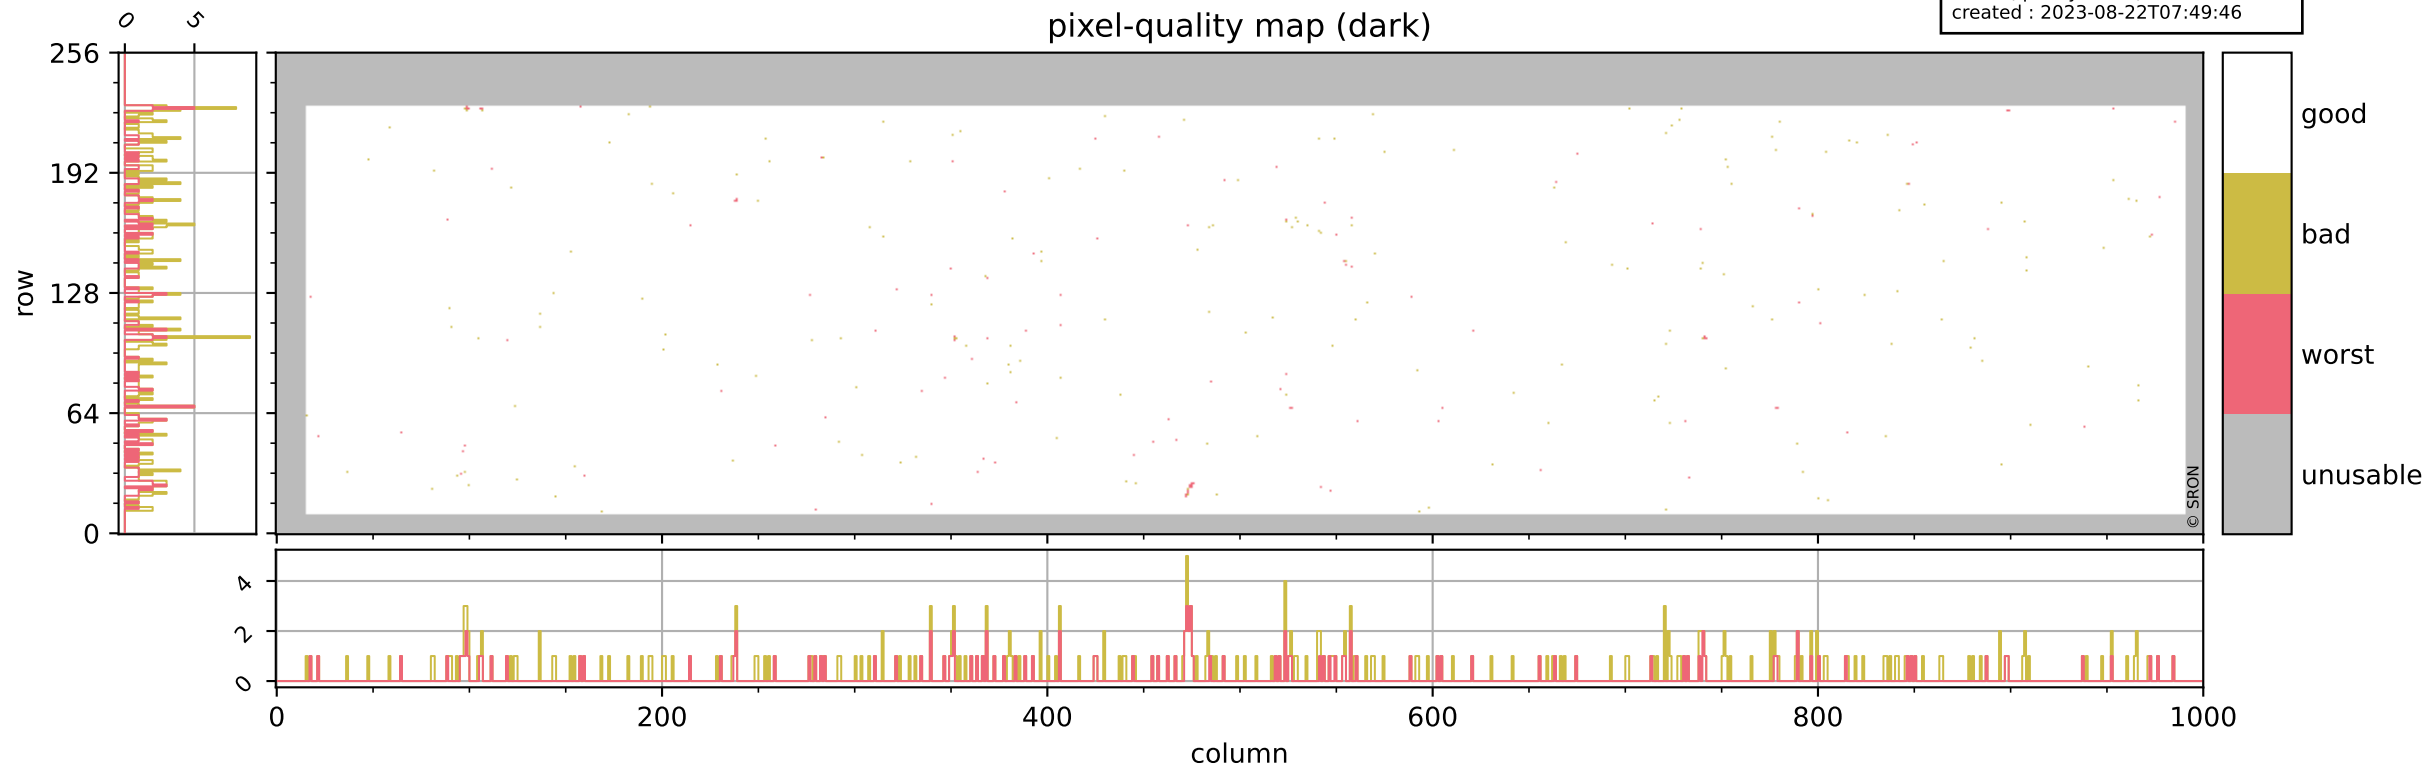

Tropomi SWIR pixel quality (official)

orbits : 19 in [5797, 5842]
coverage : 2018-11-26 / 2018-11-29
bad (quality < 0.8) : 2780
worst (quality < 0.1) : 322
created : 2023-08-22T07:49:45

pixel-quality map

Tropomi SWIR pixel quality (official)

orbits : 19 in [5797, 5842]
coverage : 2018-11-26 / 2018-11-29
bad (quality < 0.8) : 295
worst (quality < 0.1) : 115
created : 2023-08-22T07:49:46

Tropomi SWIR pixel quality (official)

orbits : 19 in [5797, 5842]
coverage : 2018-11-26 / 2018-11-29
bad (quality < 0.8) : 2527
worst (quality < 0.1) : 239
created : 2023-08-22T07:49:46

pixel-quality map (noise average)

Tropomi SWIR pixel quality (official)

orbits : 19 in [5797, 5842]
coverage : 2018-11-26 / 2018-11-29
to good : 360
good to bad : 779
to worst : 110
created : 2023-08-22T07:49:46

total quality compared with SWIR pixel-quality CKD

Tropomi SWIR pixel quality (official)