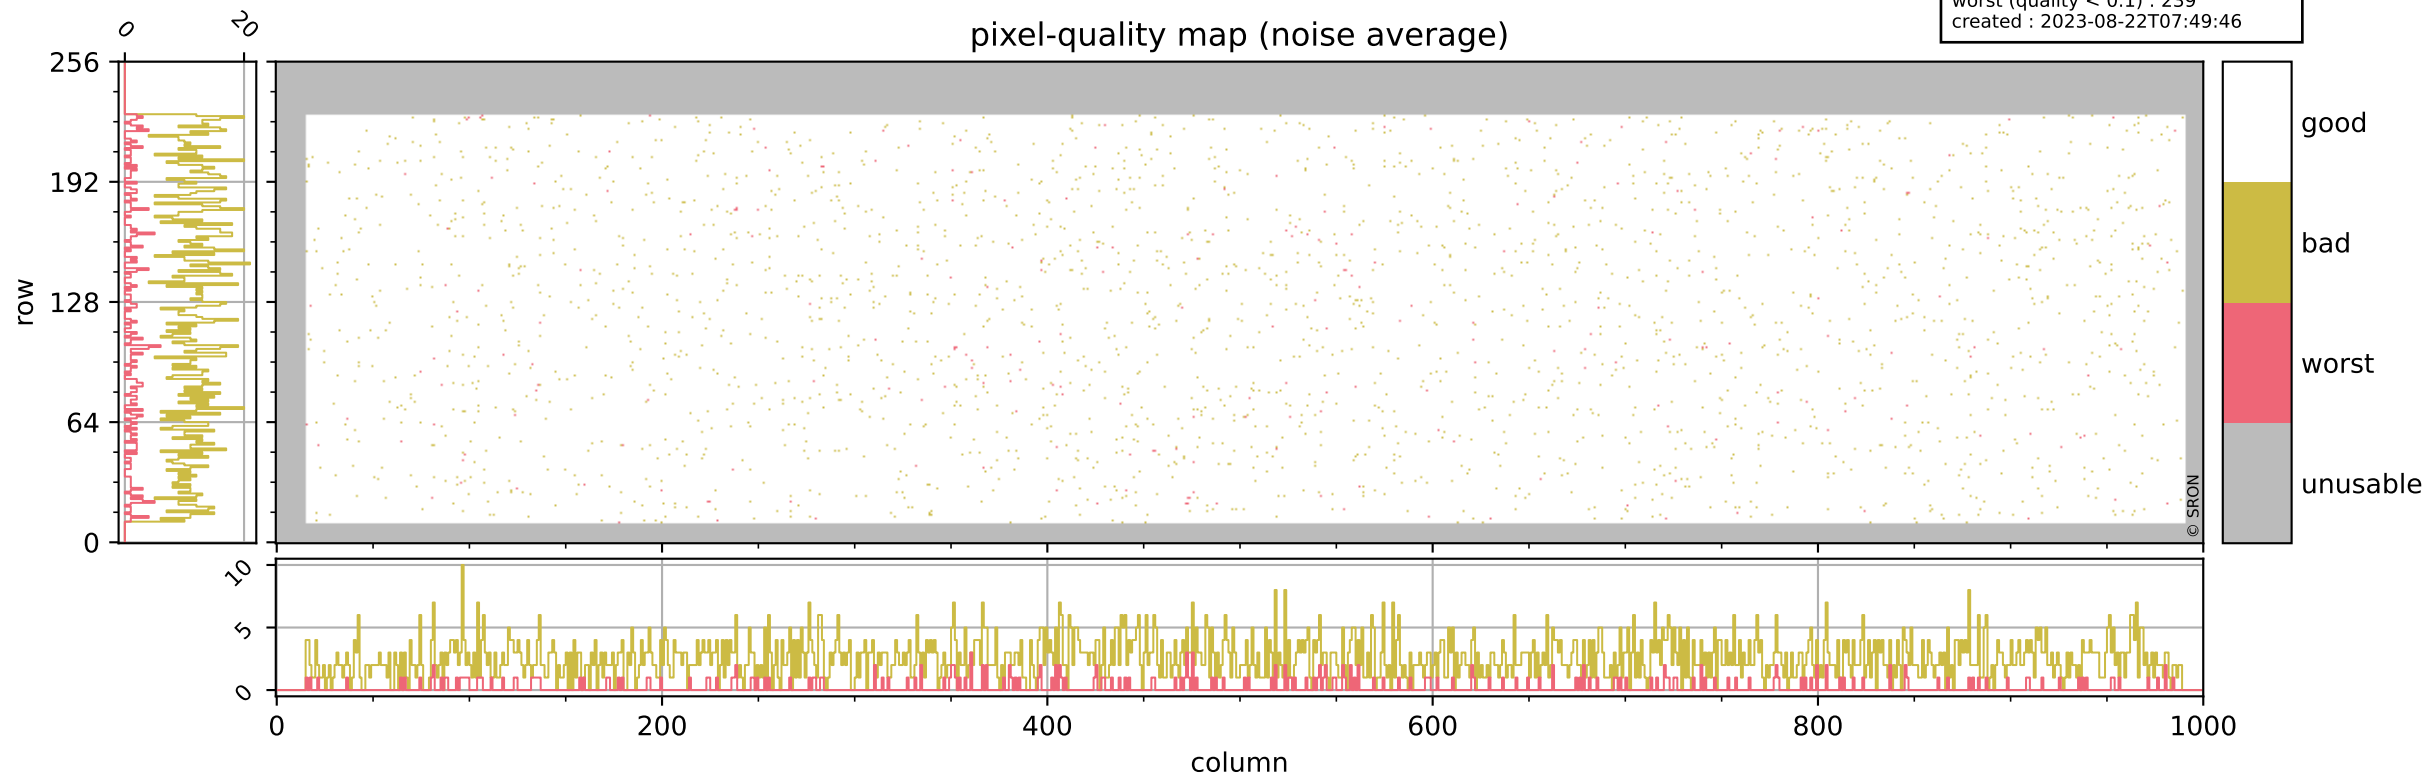

Tropomi SWIR pixel quality (official)

orbits : 19 in [5797, 5842]
coverage : 2018-11-26 / 2018-11-29
bad (quality < 0.8) : 295
worst (quality < 0.1) : 115
created : 2023-08-22T07:49:46

Tropomi SWIR pixel quality (official)

orbits : 19 in [5797, 5842]
coverage : 2018-11-26 / 2018-11-29
bad (quality < 0.8) : 2527
worst (quality < 0.1) : 239
created : 2023-08-22T07:49:46

pixel-quality map (noise average)

Tropomi SWIR pixel quality (official)

orbits : 19 in [5797, 5842]
coverage : 2018-11-26 / 2018-11-29
to good : 360
good to bad : 779
to worst : 110
created : 2023-08-22T07:49:46

total quality compared with SWIR pixel-quality CKD

Tropomi SWIR pixel quality (official)

orbits : 19 in [5797, 5842]
coverage : 2018-11-26 / 2018-11-29
created : 2023-08-22T07:49:46

Histograms of pixel-quality

Tropomi SWIR pixel quality (official) ground-tracks of Sentinel-5P

orbits : 19 in [5797, 5842]
coverage : 2018-11-26 / 2018-11-29
created : 2023-08-22T07:49:47