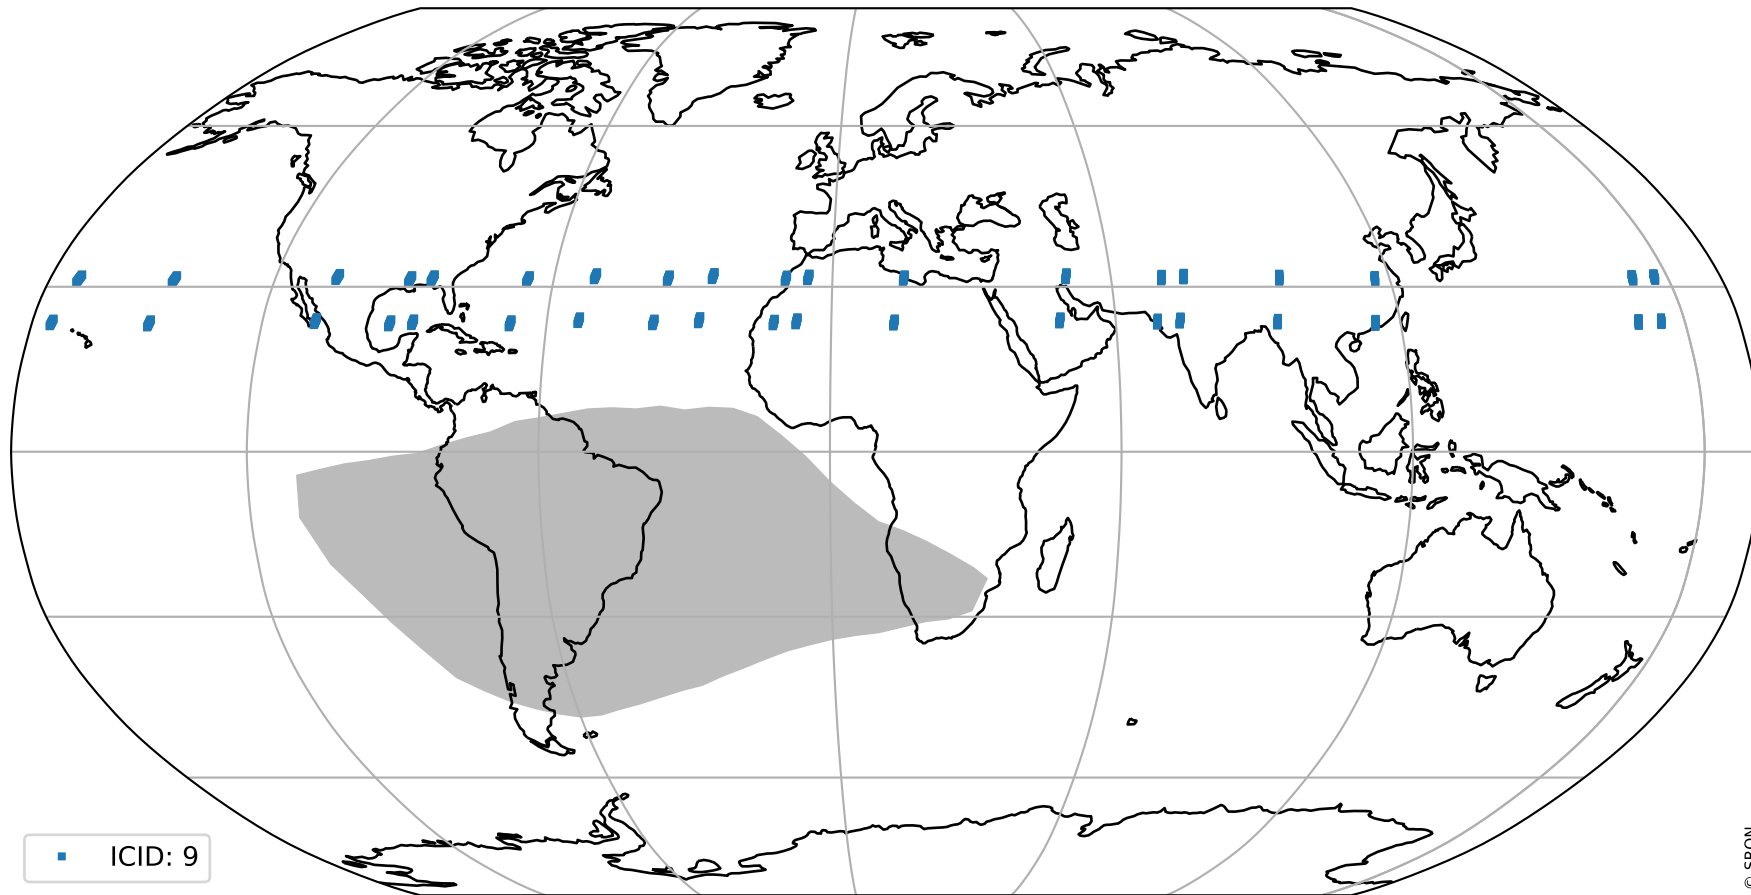

orbits : 19 in [5797, 5842]
coverage : 2018-11-26 / 2018-11-29
bad (quality < 0.8) : 2527
worst (quality < 0.1) : 239
created : 2023-08-22T07:49:46

pixel-quality map (noise average)

Tropomi SWIR pixel quality (official)

orbits : 19 in [5797, 5842]
coverage : 2018-11-26 / 2018-11-29
to good : 360
good to bad : 779
to worst : 110
created : 2023-08-22T07:49:46

total quality compared with SWIR pixel-quality CKD

Tropomi SWIR pixel quality (official)

orbits : 19 in [5797, 5842]
coverage : 2018-11-26 / 2018-11-29
created : 2023-08-22T07:49:46

Histograms of pixel-quality

Tropomi SWIR pixel quality (official) ground-tracks of Sentinel-5P

orbits : 19 in [5797, 5842]
coverage : 2018-11-26 / 2018-11-29
created : 2023-08-22T07:49:47