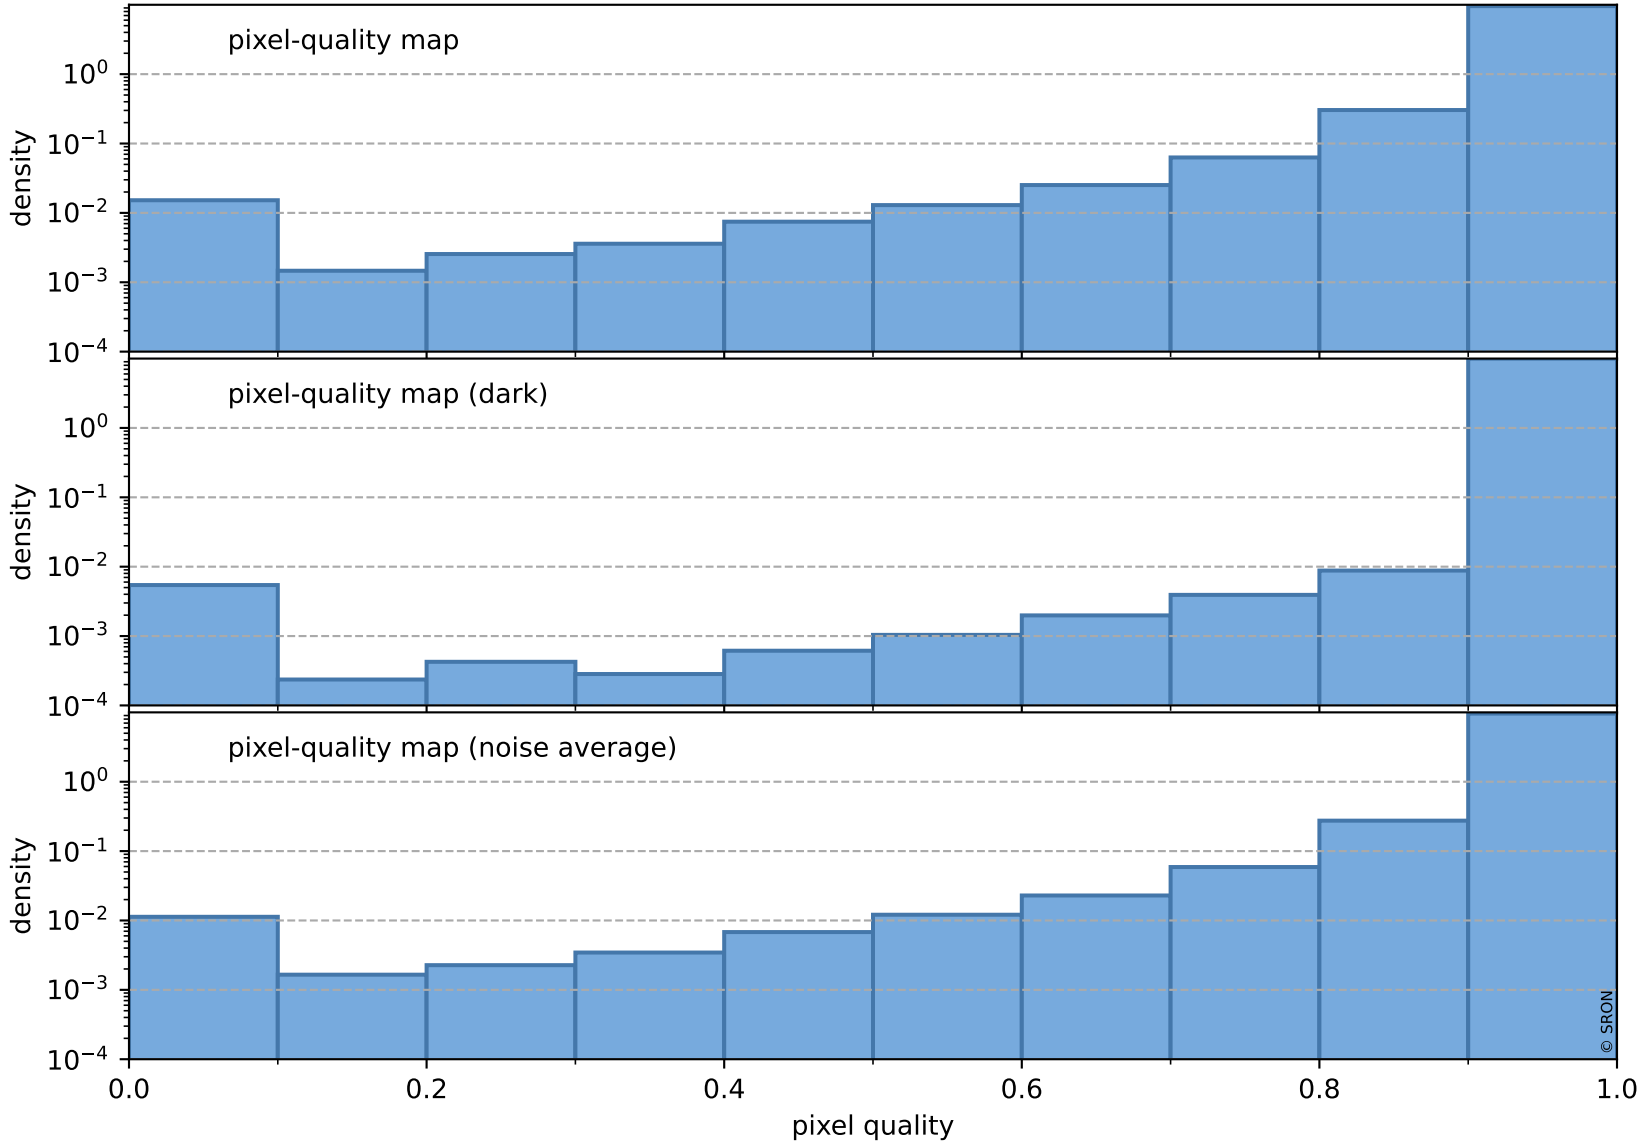

orbits : 19 in [5797, 5842]
coverage : 2018-11-26 / 2018-11-29
to good : 360
good to bad : 779
to worst : 110
created : 2023-08-22T07:49:46

total quality compared with SWIR pixel-quality CKD

Tropomi SWIR pixel quality (official)

orbits : 19 in [5797, 5842]
coverage : 2018-11-26 / 2018-11-29
created : 2023-08-22T07:49:46

Histograms of pixel-quality

Tropomi SWIR pixel quality (official) ground-tracks of Sentinel-5P

orbits : 19 in [5797, 5842]
coverage : 2018-11-26 / 2018-11-29
created : 2023-08-22T07:49:47

Tropomi SWIR pixel quality (official)

orbits : [2827, 5842]
coverage : 2018-04-30 / 2018-11-29
created : 2023-08-22T07:49:47

trend of pixel quality & temperatures