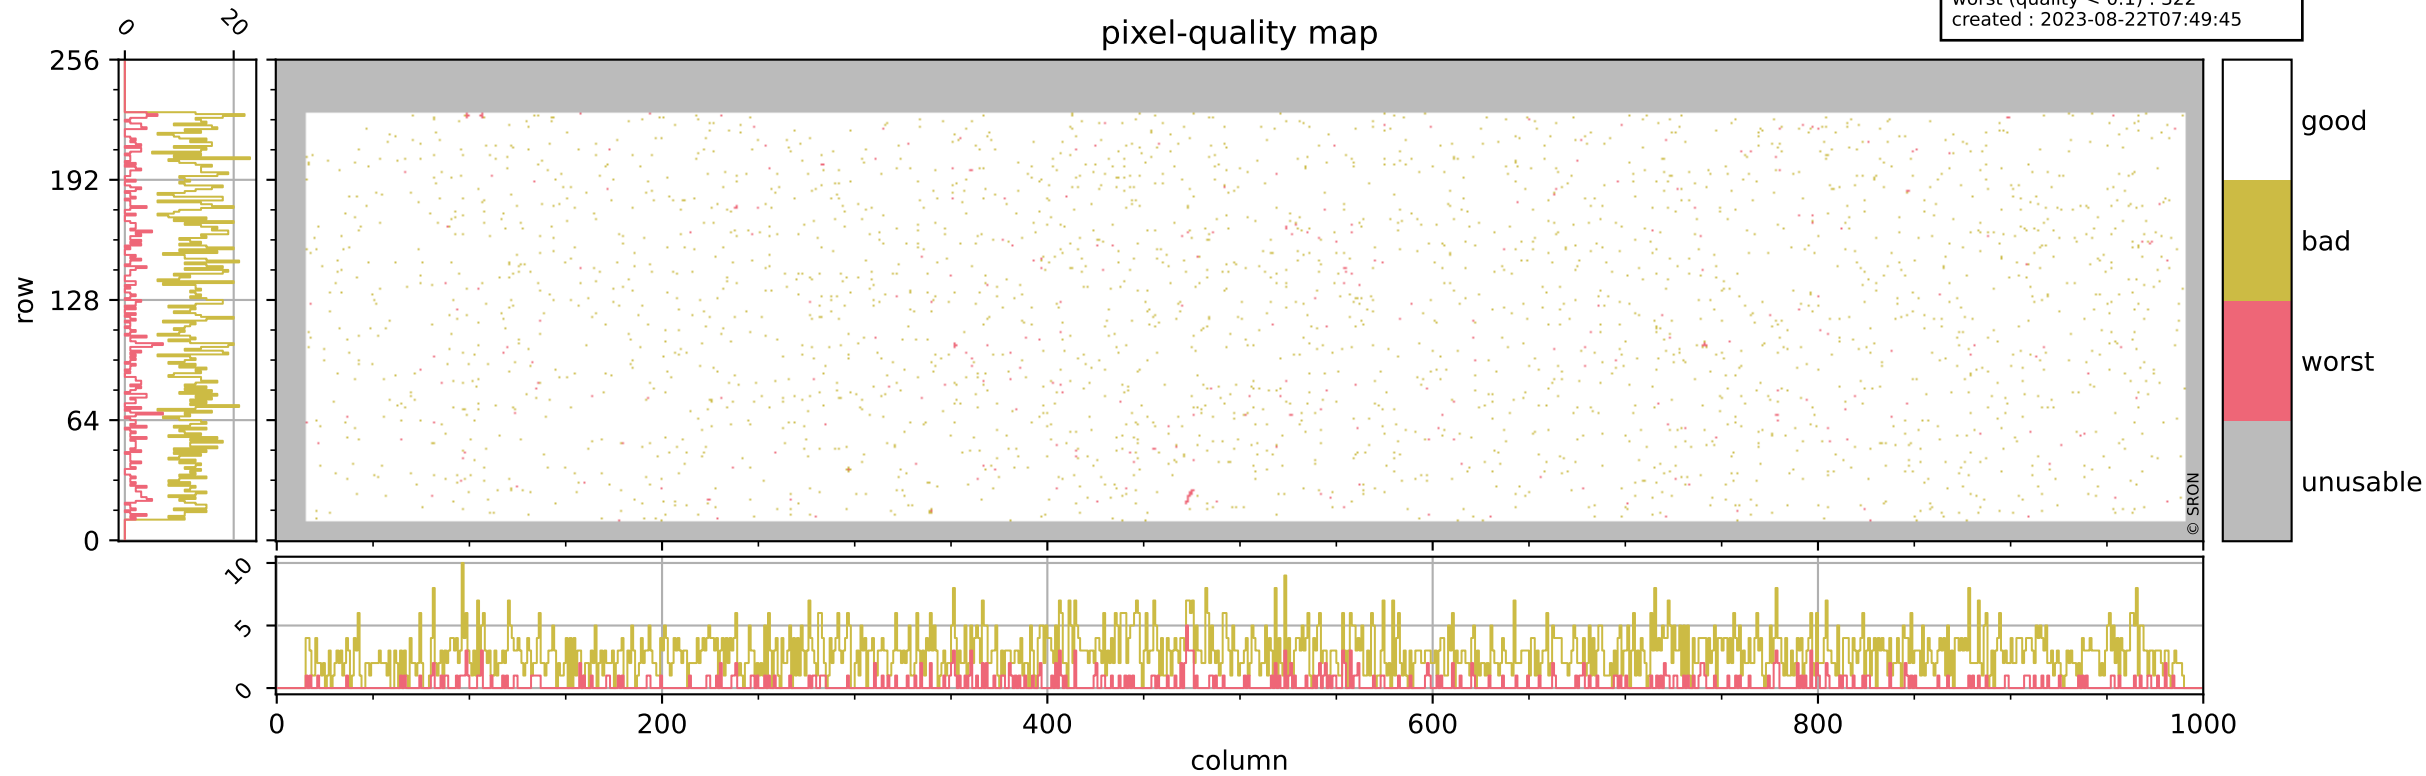

Tropomi SWIR pixel quality (official)

orbits : 19 in [5797, 5842]
coverage : 2018-11-26 / 2018-11-29
bad (quality < 0.8) : 2780
worst (quality < 0.1) : 322
created : 2023-08-22T07:49:45

pixel-quality map

Tropomi SWIR pixel quality (official)

orbits : 19 in [5797, 5842]
coverage : 2018-11-26 / 2018-11-29
bad (quality < 0.8) : 295
worst (quality < 0.1) : 115
created : 2023-08-22T07:49:46

Tropomi SWIR pixel quality (official)

orbits : 19 in [5797, 5842]
coverage : 2018-11-26 / 2018-11-29
bad (quality < 0.8) : 2527
worst (quality < 0.1) : 239
created : 2023-08-22T07:49:46

pixel-quality map (noise average)

Tropomi SWIR pixel quality (official)

orbits : 19 in [5797, 5842]
coverage : 2018-11-26 / 2018-11-29
created : 2023-08-22T07:49:46

Histograms of pixel-quality

Tropomi SWIR pixel quality (official) ground-tracks of Sentinel-5P

orbits : 19 in [5797, 5842]
coverage : 2018-11-26 / 2018-11-29
created : 2023-08-22T07:49:47