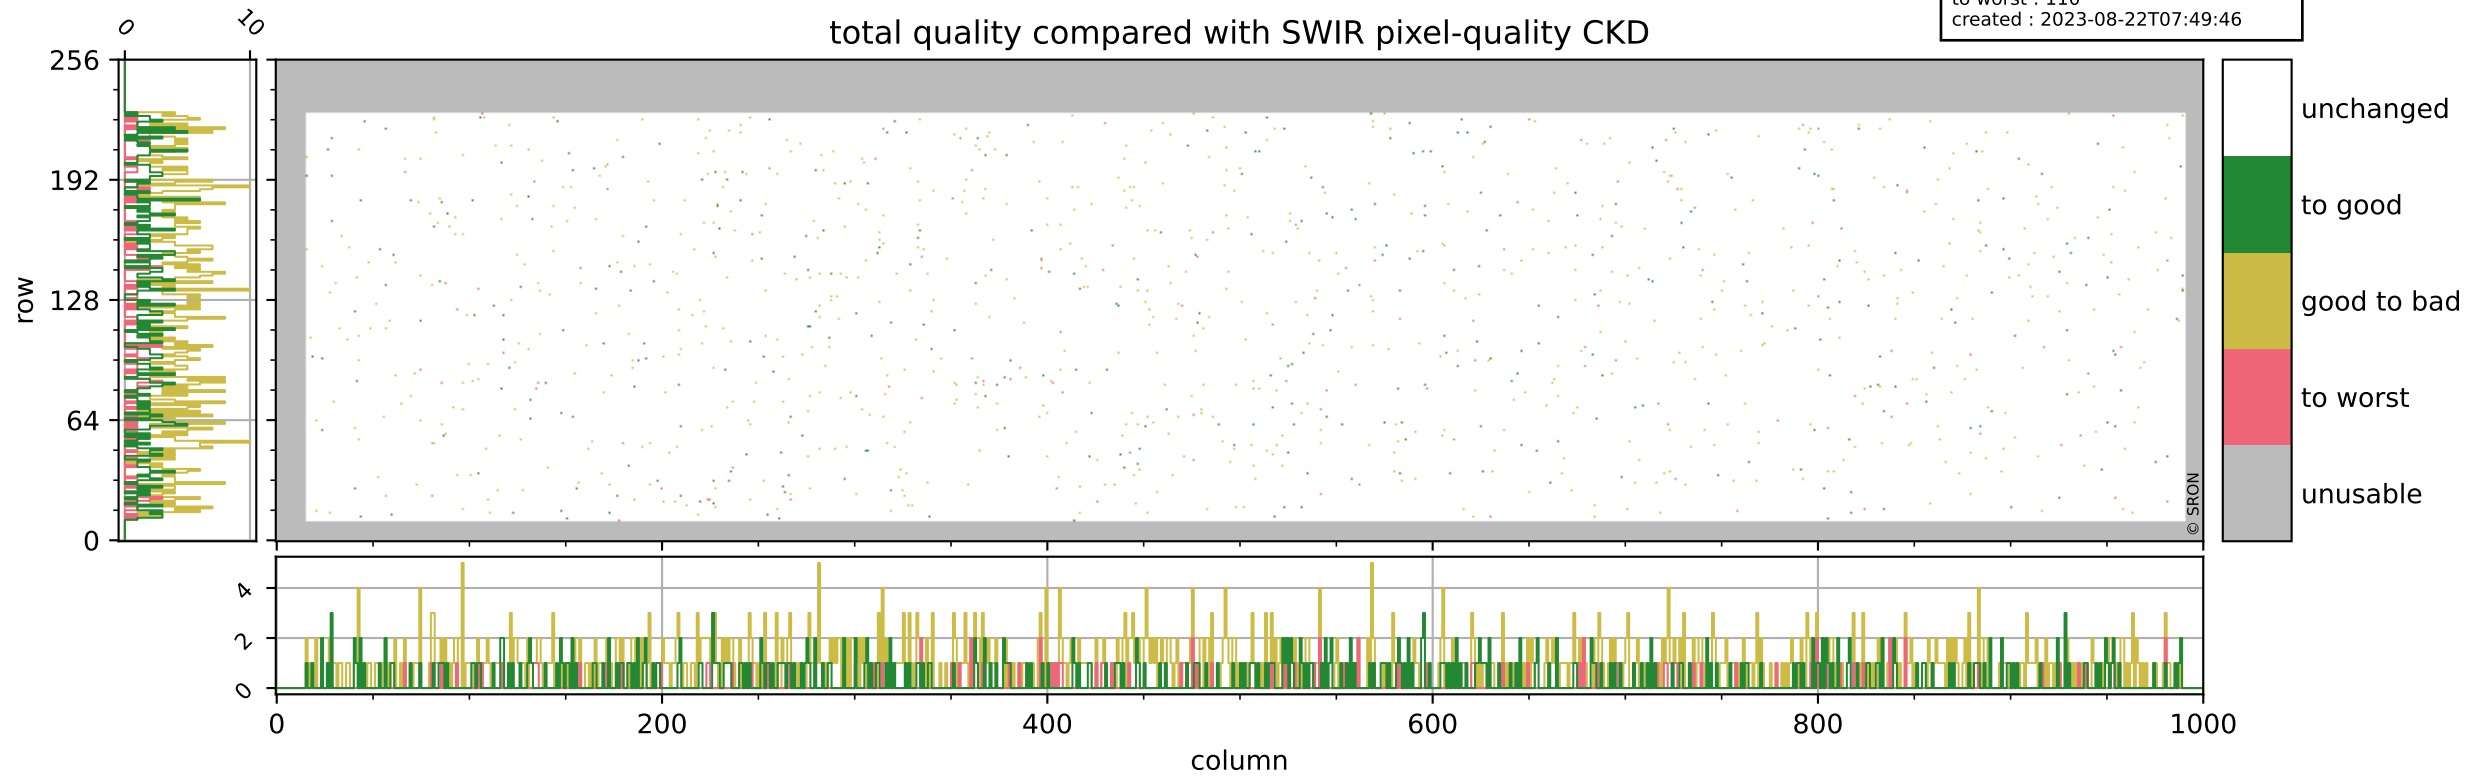

Tropomi SWIR pixel quality (official)

orbits : 19 in [5797, 5842]
coverage : 2018-11-26 / 2018-11-29
bad (quality < 0.8) : 295
worst (quality < 0.1) : 115
created : 2023-08-22T07:49:46

Tropomi SWIR pixel quality (official)

orbits : 19 in [5797, 5842]
coverage : 2018-11-26 / 2018-11-29
bad (quality < 0.8) : 2527
worst (quality < 0.1) : 239
created : 2023-08-22T07:49:46

pixel-quality map (noise average)

Tropomi SWIR pixel quality (official)

orbits : 19 in [5797, 5842]
coverage : 2018-11-26 / 2018-11-29
to good : 360
good to bad : 779
to worst : 110
created : 2023-08-22T07:49:46

total quality compared with SWIR pixel-quality CKD

Tropomi SWIR pixel quality (official)

orbits : 19 in [5797, 5842]
coverage : 2018-11-26 / 2018-11-29
created : 2023-08-22T07:49:46

Histograms of pixel-quality

Tropomi SWIR pixel quality (official) ground-tracks of Sentinel-5P

orbits : 19 in [5797, 5842]
coverage : 2018-11-26 / 2018-11-29
created : 2023-08-22T07:49:47