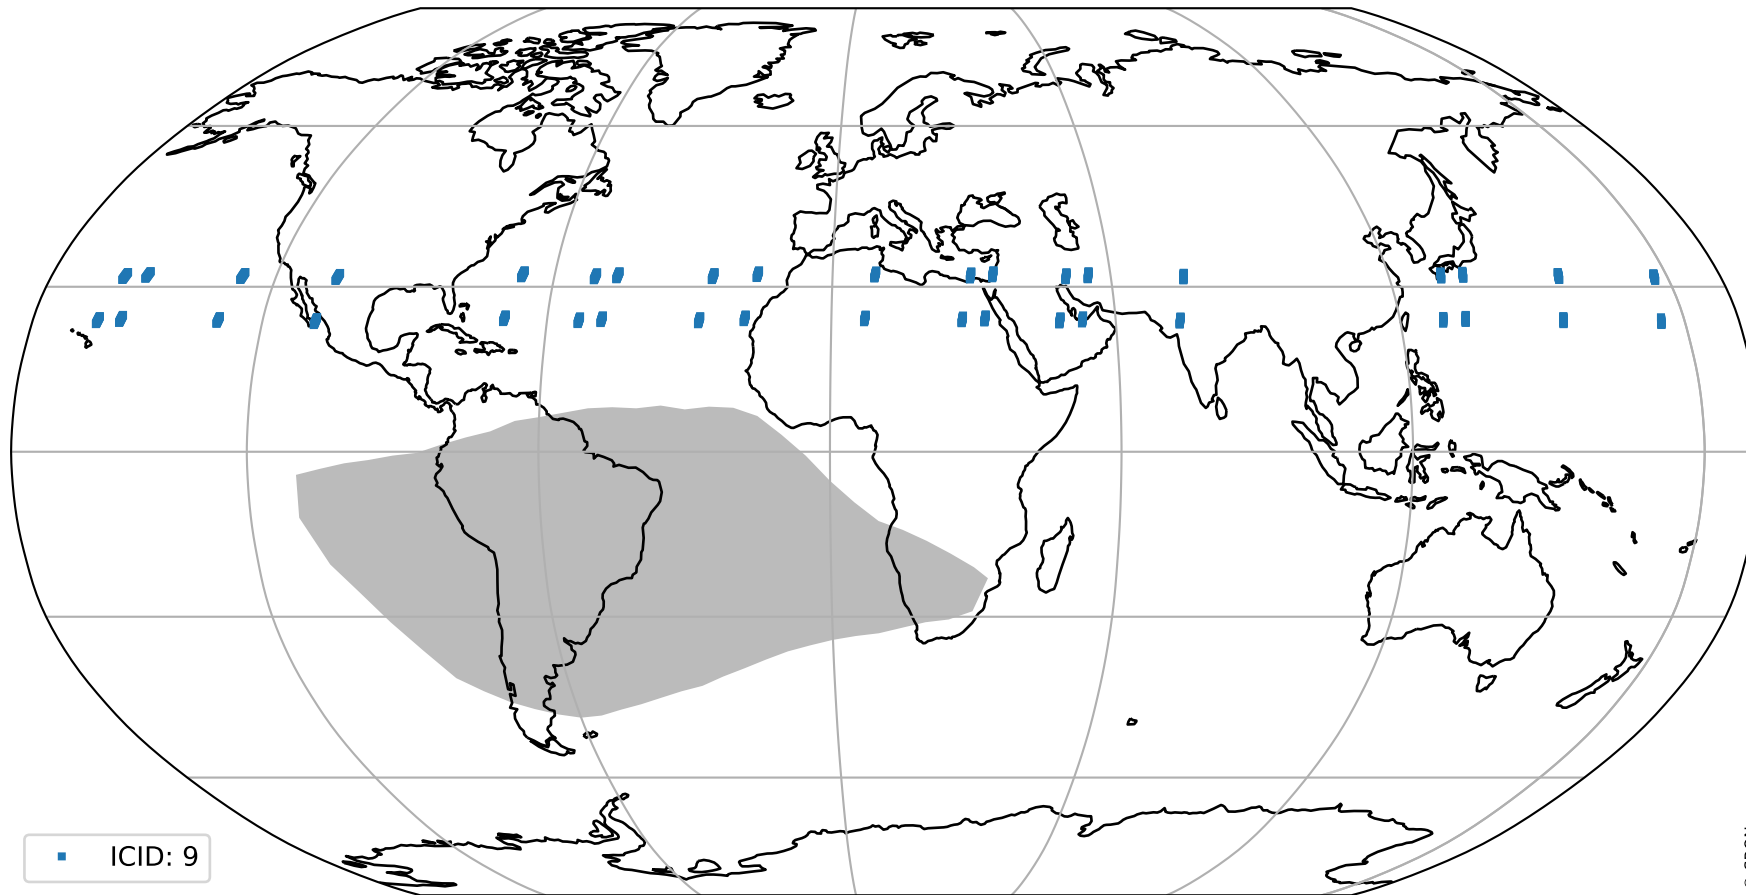

Tropomi SWIR pixel quality (official)

orbits : 19 in [5827, 5872]
coverage : 2018-11-28 / 2018-12-01
created : 2023-08-22T07:49:51

Histograms of pixel-quality

Tropomi SWIR pixel quality (official) ground-tracks of Sentinel-5P

orbits : 19 in [5827, 5872]
coverage : 2018-11-28 / 2018-12-01
created : 2023-08-22T07:49:51

Tropomi SWIR pixel quality (official)

orbits : [2827, 5872]
coverage : 2018-04-30 / 2018-12-01
created : 2023-08-22T07:49:51