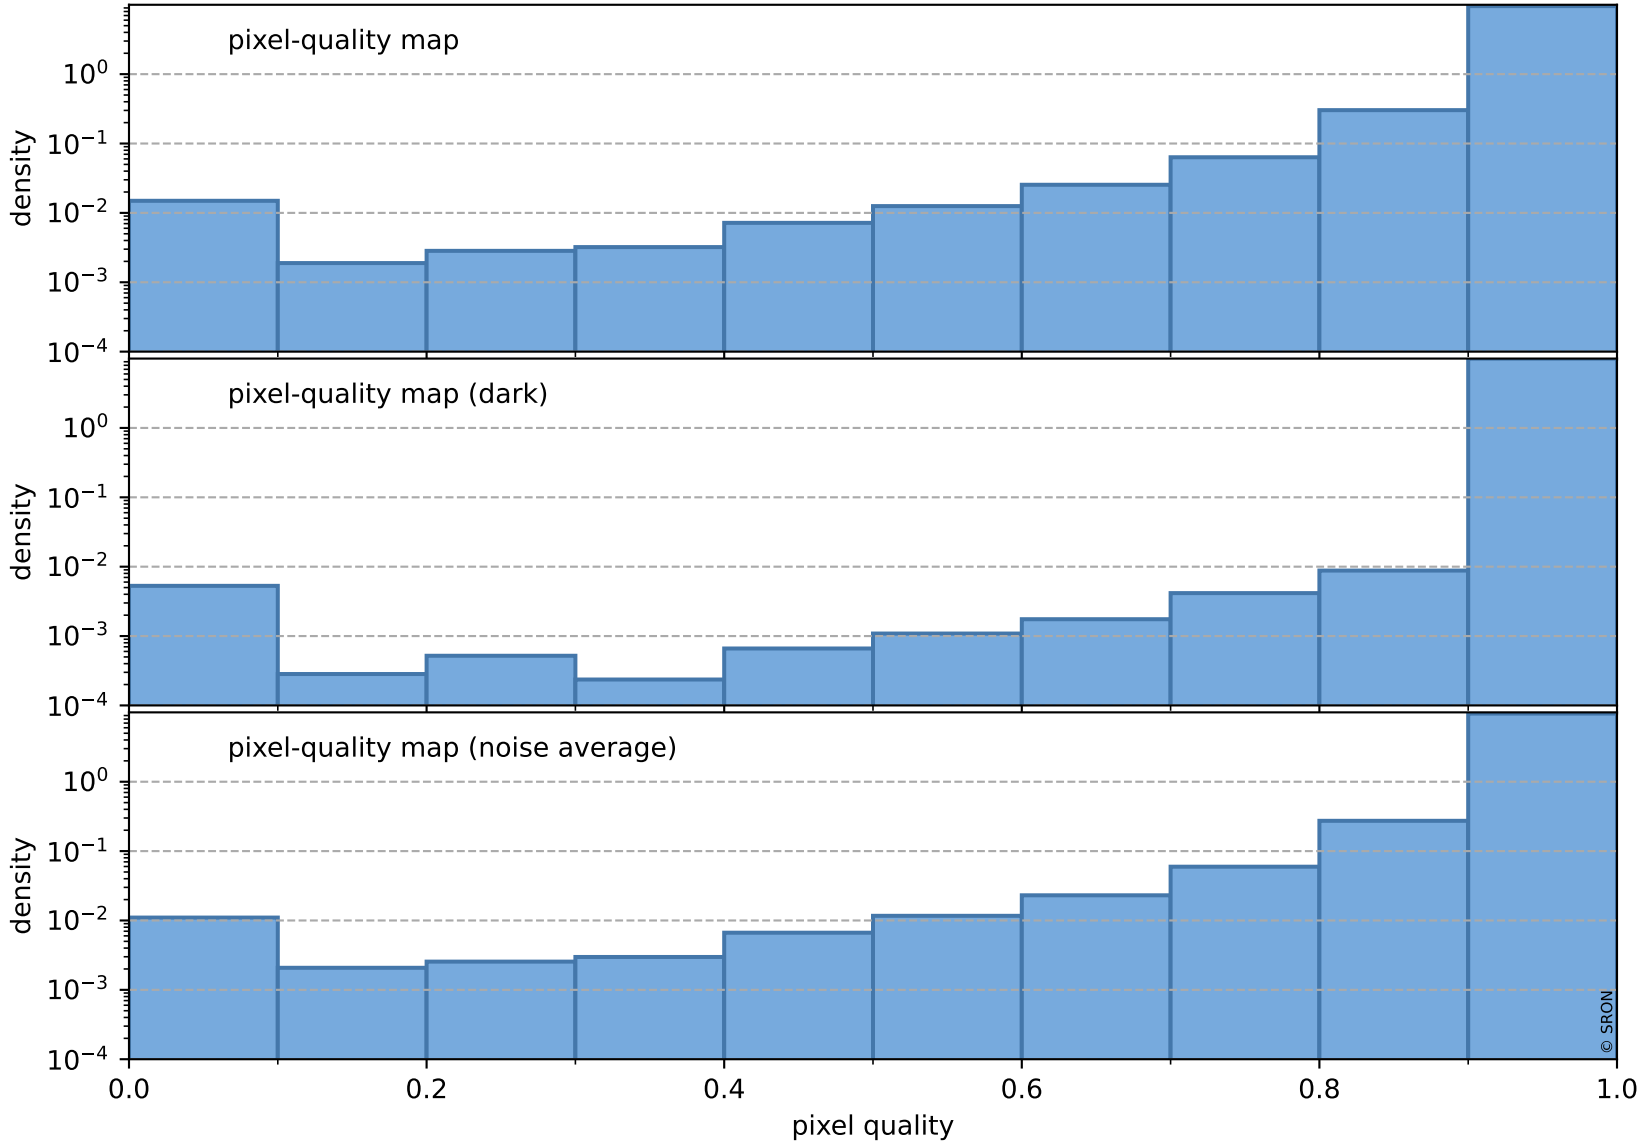

Tropomi SWIR pixel quality (official)

orbits : 19 in [5827, 5872]
coverage : 2018-11-28 / 2018-12-01
to good : 360
good to bad : 785
to worst : 104
created : 2023-08-22T07:49:50

total quality compared with SWIR pixel-quality CKD

Tropomi SWIR pixel quality (official)

orbits : 19 in [5827, 5872]
coverage : 2018-11-28 / 2018-12-01
created : 2023-08-22T07:49:51

Histograms of pixel-quality

Tropomi SWIR pixel quality (official) ground-tracks of Sentinel-5P

orbits : 19 in [5827, 5872]
coverage : 2018-11-28 / 2018-12-01
created : 2023-08-22T07:49:51

Tropomi SWIR pixel quality (official)

orbits : [2827, 5872]
coverage : 2018-04-30 / 2018-12-01
created : 2023-08-22T07:49:51