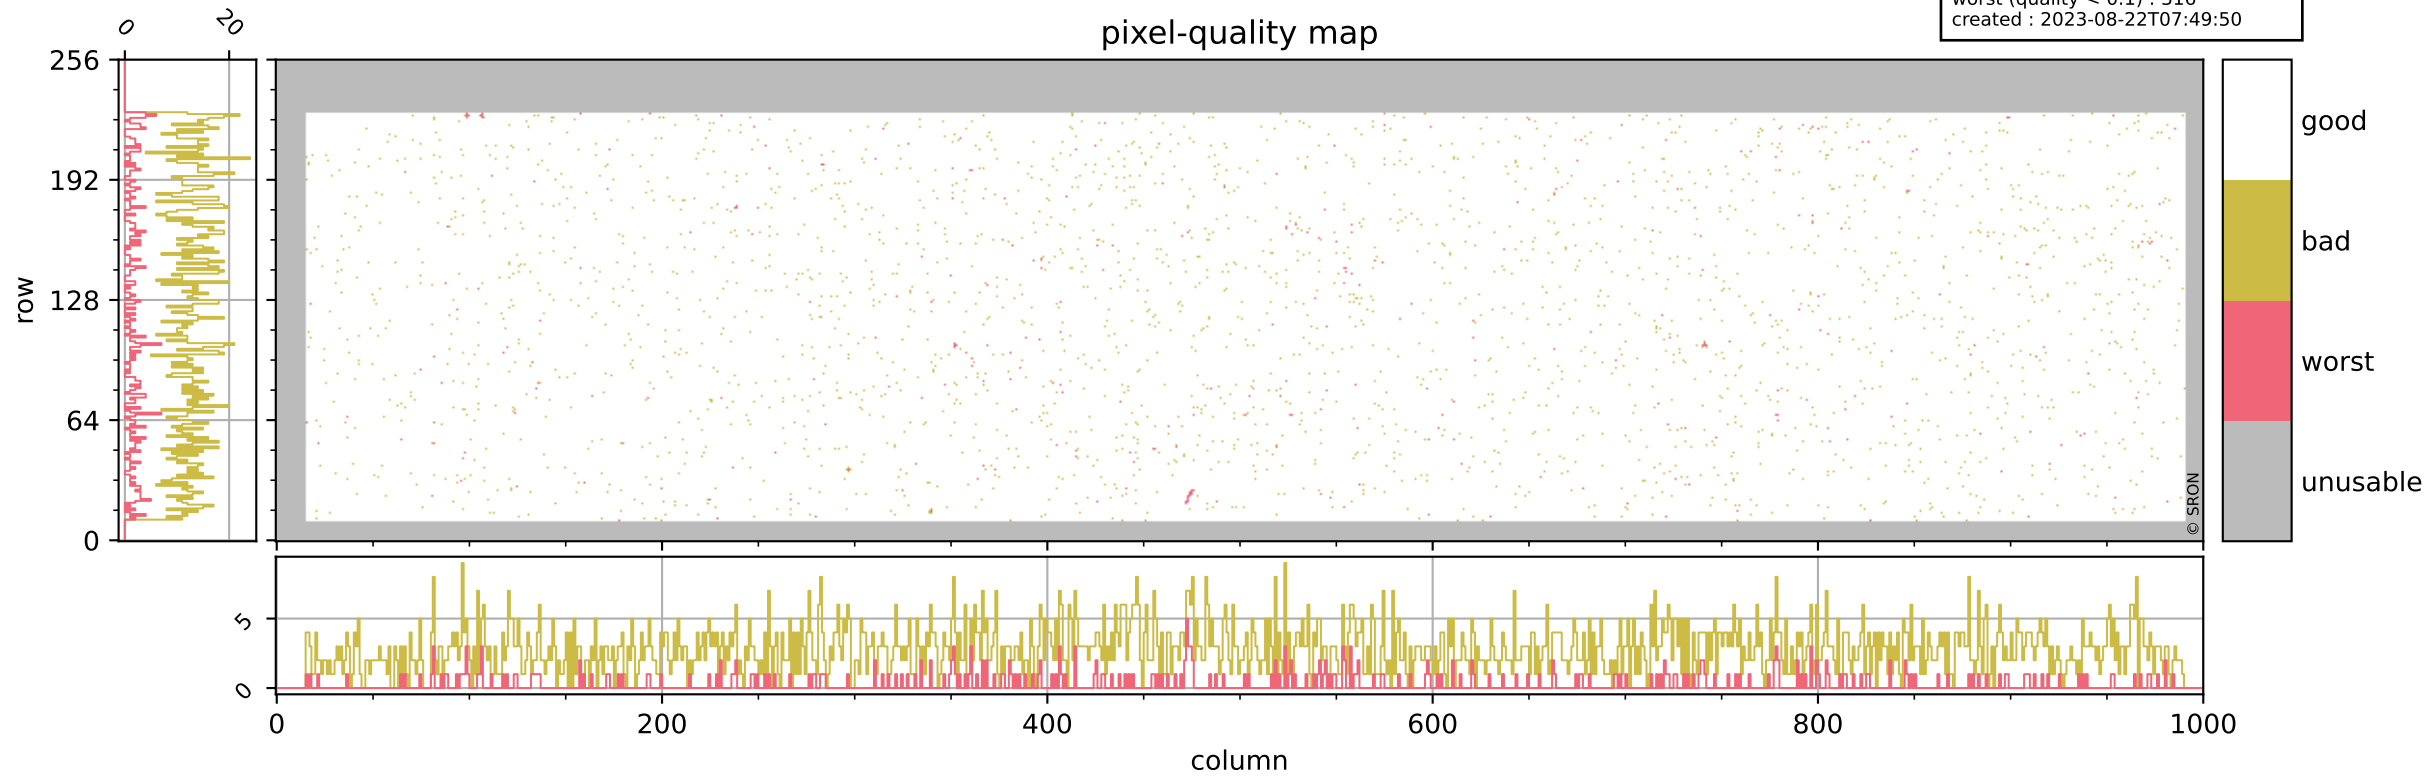

Tropomi SWIR pixel quality (official)

orbits : 19 in [5827, 5872]
coverage : 2018-11-28 / 2018-12-01
bad (quality < 0.8) : 2780
worst (quality < 0.1) : 316
created : 2023-08-22T07:49:50

pixel-quality map

Tropomi SWIR pixel quality (official)

orbits : 19 in [5827, 5872]
coverage : 2018-11-28 / 2018-12-01
bad (quality < 0.8) : 296
worst (quality < 0.1) : 112
created : 2023-08-22T07:49:50

pixel-quality map (dark)

Tropomi SWIR pixel quality (official)

orbits : 19 in [5827, 5872]
coverage : 2018-11-28 / 2018-12-01
bad (quality < 0.8) : 2531
worst (quality < 0.1) : 233
created : 2023-08-22T07:49:50

pixel-quality map (noise average)

Tropomi SWIR pixel quality (official)

orbits : 19 in [5827, 5872]
coverage : 2018-11-28 / 2018-12-01
created : 2023-08-22T07:49:51

Histograms of pixel-quality

Tropomi SWIR pixel quality (official) ground-tracks of Sentinel-5P