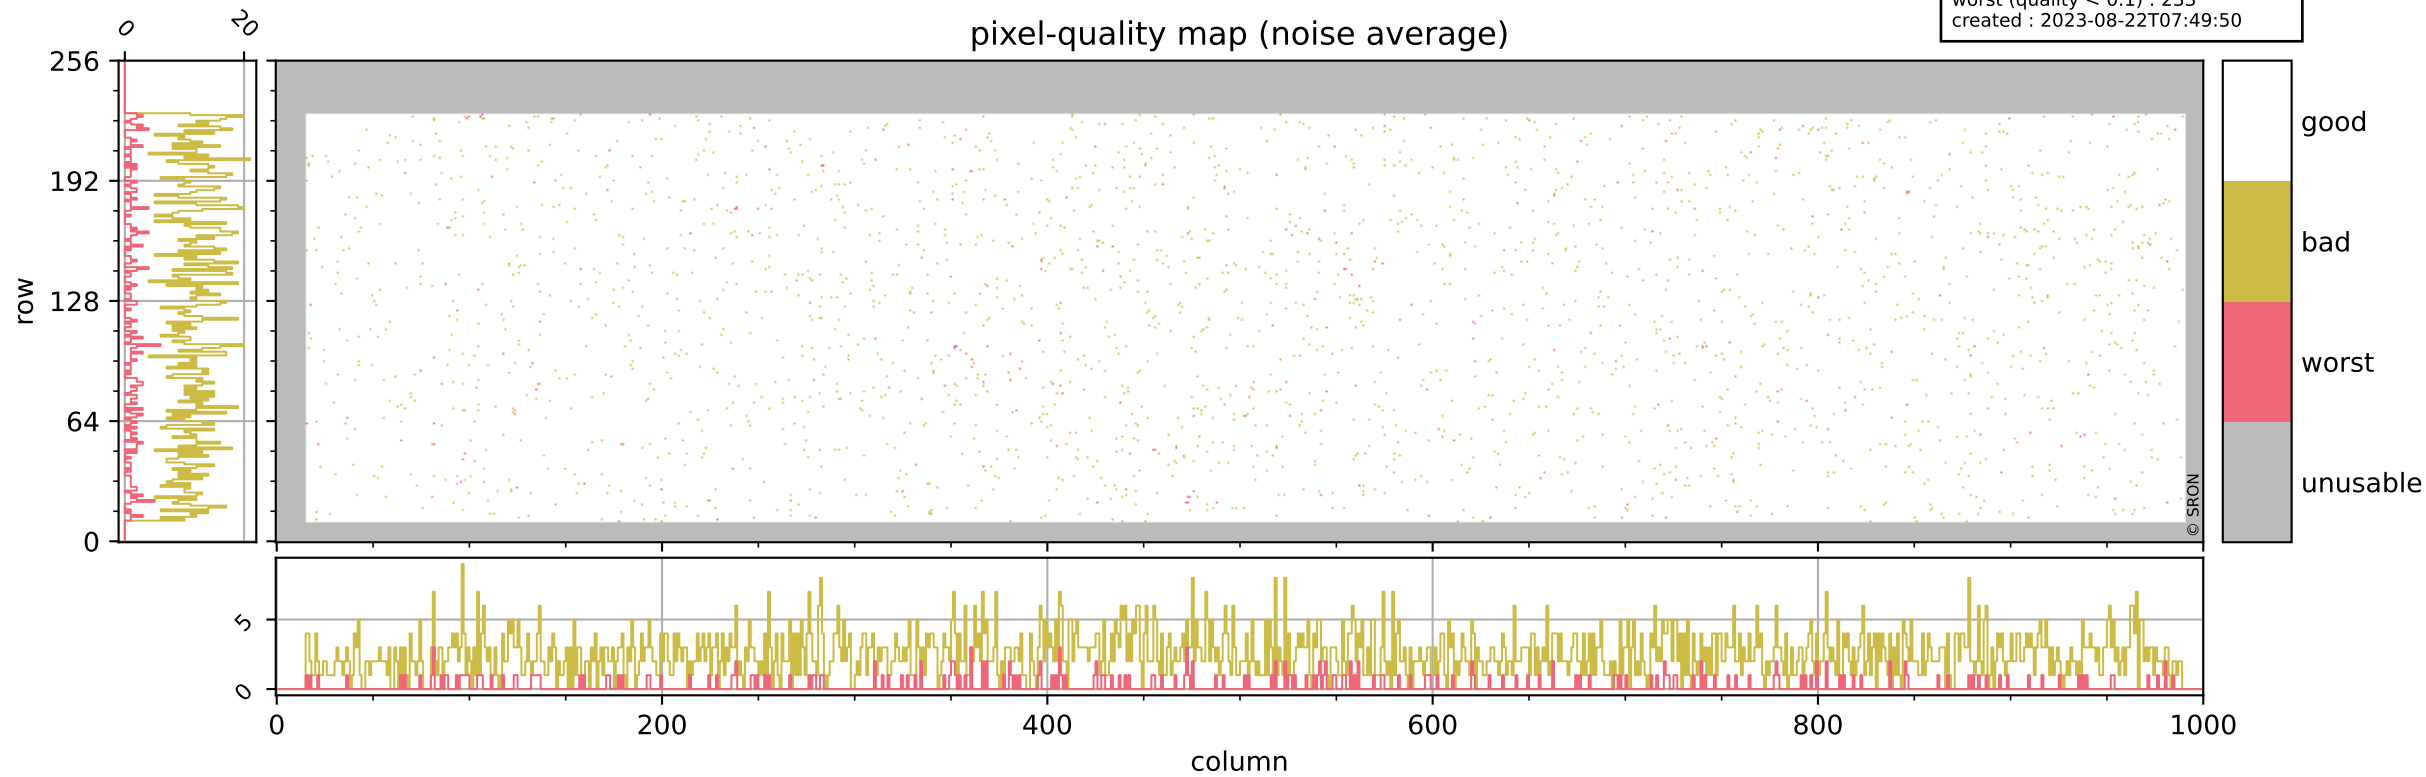

Tropomi SWIR pixel quality (official)

orbits : 19 in [5827, 5872]
coverage : 2018-11-28 / 2018-12-01
bad (quality < 0.8) : 296
worst (quality < 0.1) : 112
created : 2023-08-22T07:49:50

pixel-quality map (dark)

Tropomi SWIR pixel quality (official)

orbits : 19 in [5827, 5872]
coverage : 2018-11-28 / 2018-12-01
bad (quality < 0.8) : 2531
worst (quality < 0.1) : 233
created : 2023-08-22T07:49:50

pixel-quality map (noise average)

Tropomi SWIR pixel quality (official)

orbits : 19 in [5827, 5872]
coverage : 2018-11-28 / 2018-12-01
to good : 360
good to bad : 785
to worst : 104
created : 2023-08-22T07:49:50

total quality compared with SWIR pixel-quality CKD

Tropomi SWIR pixel quality (official)

orbits : 19 in [5827, 5872]
coverage : 2018-11-28 / 2018-12-01
created : 2023-08-22T07:49:51

Histograms of pixel-quality

Tropomi SWIR pixel quality (official) ground-tracks of Sentinel-5P