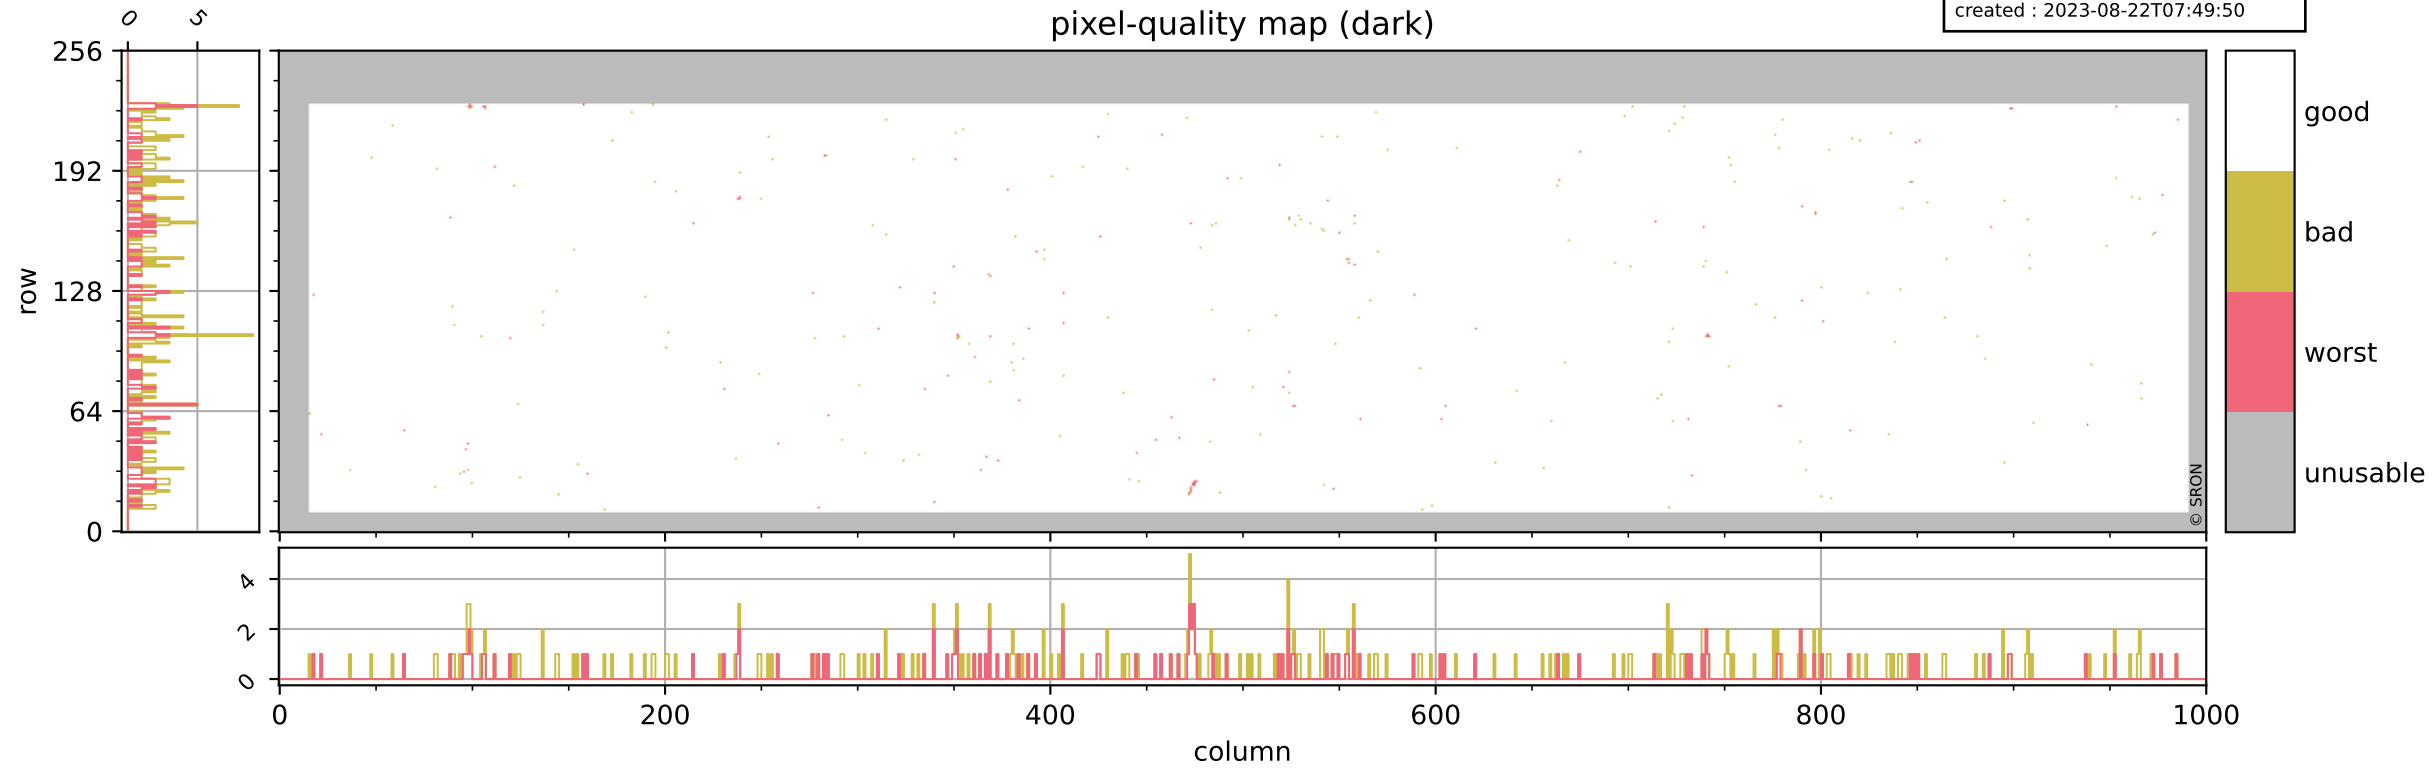

Tropomi SWIR pixel quality (official)

orbits : 19 in [5827, 5872]
coverage : 2018-11-28 / 2018-12-01
bad (quality < 0.8) : 2780
worst (quality < 0.1) : 316
created : 2023-08-22T07:49:50

pixel-quality map

Tropomi SWIR pixel quality (official)

orbits : 19 in [5827, 5872]
coverage : 2018-11-28 / 2018-12-01
bad (quality < 0.8) : 296
worst (quality < 0.1) : 112
created : 2023-08-22T07:49:50

pixel-quality map (dark)

Tropomi SWIR pixel quality (official)

orbits : 19 in [5827, 5872]
coverage : 2018-11-28 / 2018-12-01
bad (quality < 0.8) : 2531
worst (quality < 0.1) : 233
created : 2023-08-22T07:49:50

pixel-quality map (noise average)

Tropomi SWIR pixel quality (official)

orbits : 19 in [5827, 5872]
coverage : 2018-11-28 / 2018-12-01
to good : 360
good to bad : 785
to worst : 104
created : 2023-08-22T07:49:50

total quality compared with SWIR pixel-quality CKD