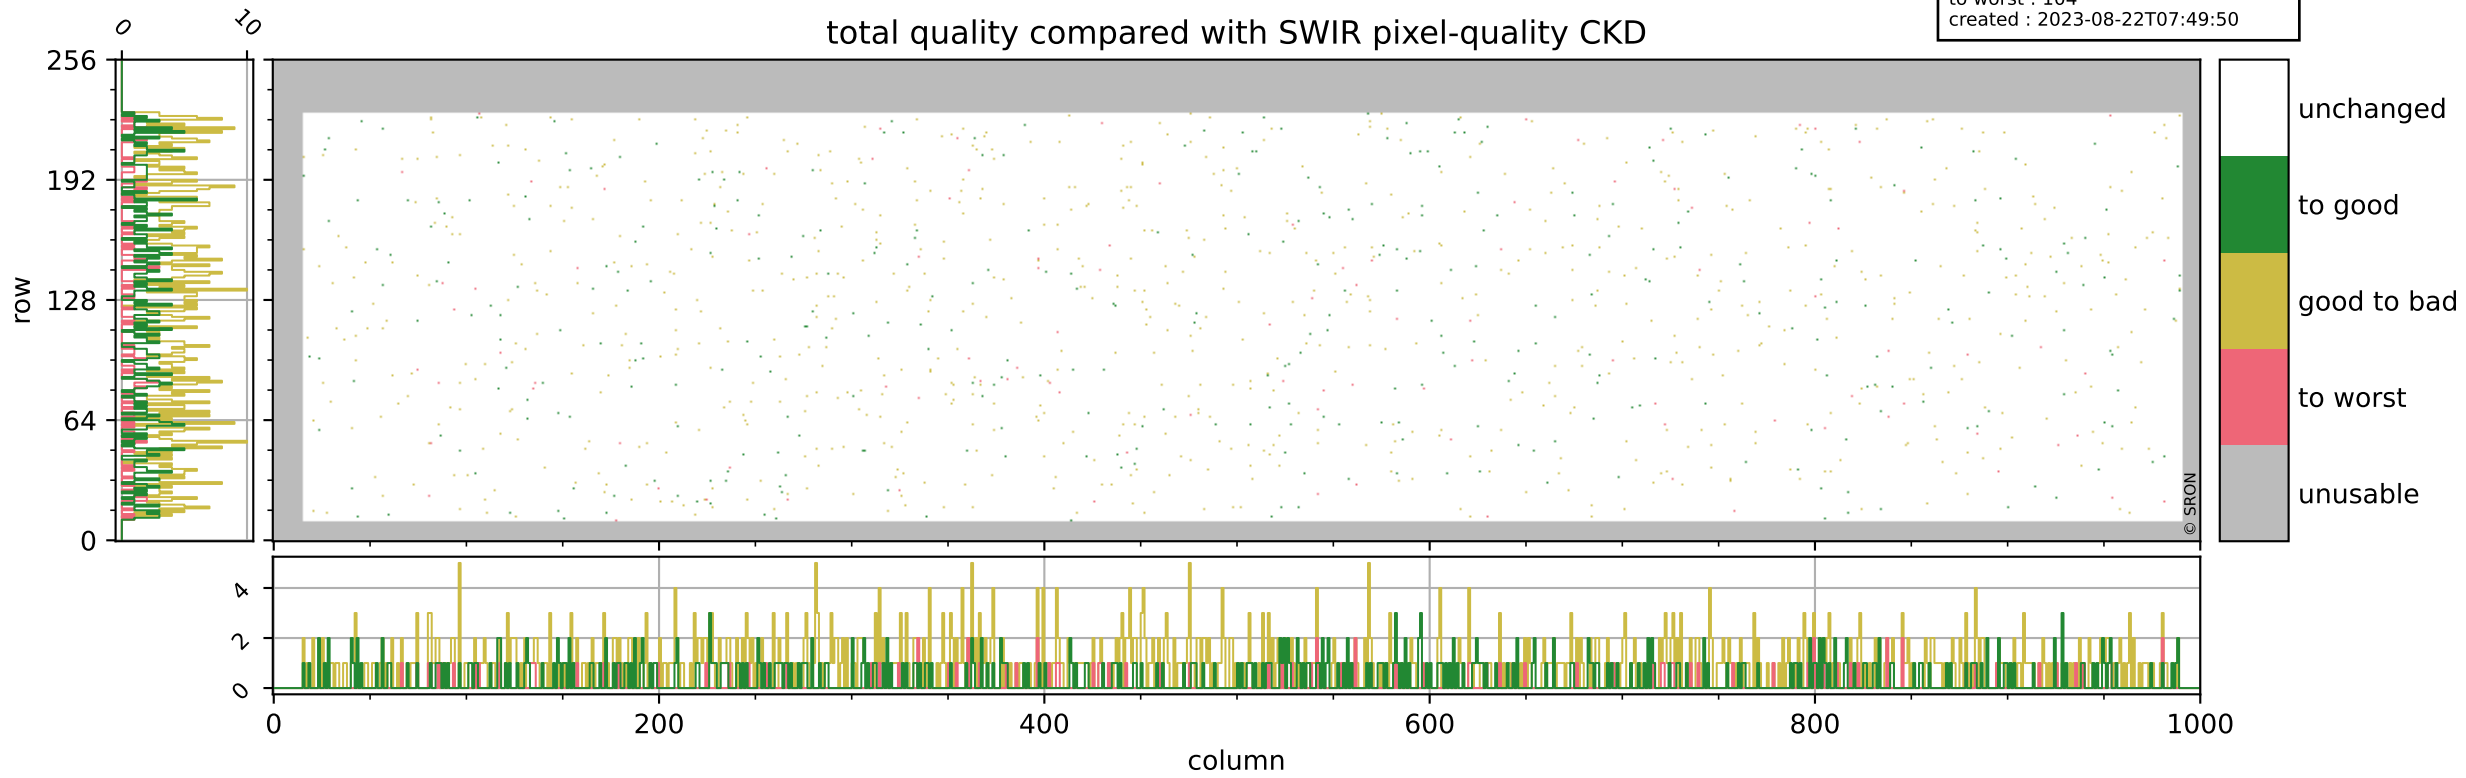

Tropomi SWIR pixel quality (official)

orbits : 19 in [5827, 5872]
coverage : 2018-11-28 / 2018-12-01
bad (quality < 0.8) : 296
worst (quality < 0.1) : 112
created : 2023-08-22T07:49:50

pixel-quality map (dark)

Tropomi SWIR pixel quality (official)

orbits : 19 in [5827, 5872]
coverage : 2018-11-28 / 2018-12-01
bad (quality < 0.8) : 2531
worst (quality < 0.1) : 233
created : 2023-08-22T07:49:50

pixel-quality map (noise average)

Tropomi SWIR pixel quality (official)

orbits : 19 in [5827, 5872]
coverage : 2018-11-28 / 2018-12-01
to good : 360
good to bad : 785
to worst : 104
created : 2023-08-22T07:49:50

total quality compared with SWIR pixel-quality CKD

Tropomi SWIR pixel quality (official)

orbits : 19 in [5827, 5872]
coverage : 2018-11-28 / 2018-12-01
created : 2023-08-22T07:49:51

Histograms of pixel-quality

Tropomi SWIR pixel quality (official) ground-tracks of Sentinel-5P