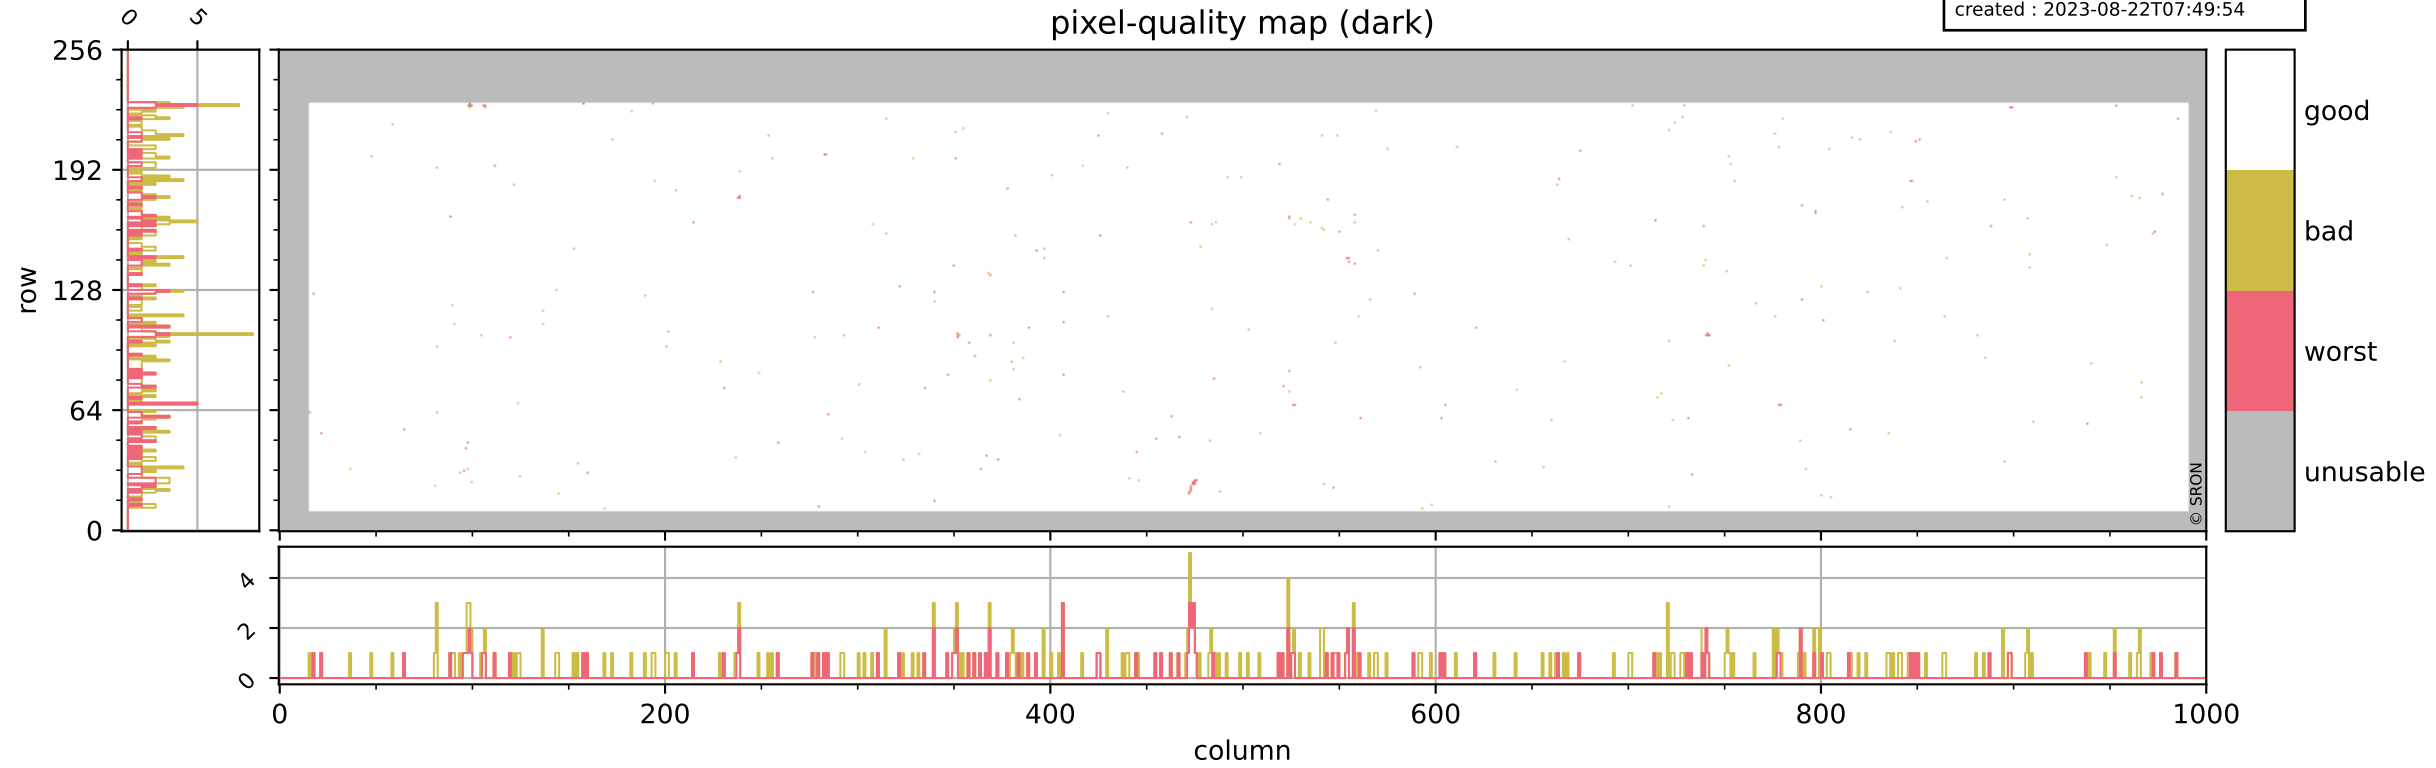

Tropomi SWIR pixel quality (official)

orbits : 19 in [5857, 5902]
coverage : 2018-11-30 / 2018-12-03
bad (quality < 0.8) : 2798
worst (quality < 0.1) : 333
created : 2023-08-22T07:49:54

pixel-quality map

Tropomi SWIR pixel quality (official)

orbits : 19 in [5857, 5902]
coverage : 2018-11-30 / 2018-12-03
bad (quality < 0.8) : 292
worst (quality < 0.1) : 114
created : 2023-08-22T07:49:54

Tropomi SWIR pixel quality (official)

orbits : 19 in [5857, 5902]
coverage : 2018-11-30 / 2018-12-03
bad (quality < 0.8) : 2556
worst (quality < 0.1) : 251
created : 2023-08-22T07:49:55

pixel-quality map (noise average)

Tropomi SWIR pixel quality (official)

orbits : 19 in [5857, 5902]
coverage : 2018-11-30 / 2018-12-03
created : 2023-08-22T07:49:55

Histograms of pixel-quality

Tropomi SWIR pixel quality (official) ground-tracks of Sentinel-5P

orbits : 19 in [5857, 5902]
coverage : 2018-11-30 / 2018-12-03
created : 2023-08-22T07:49:55