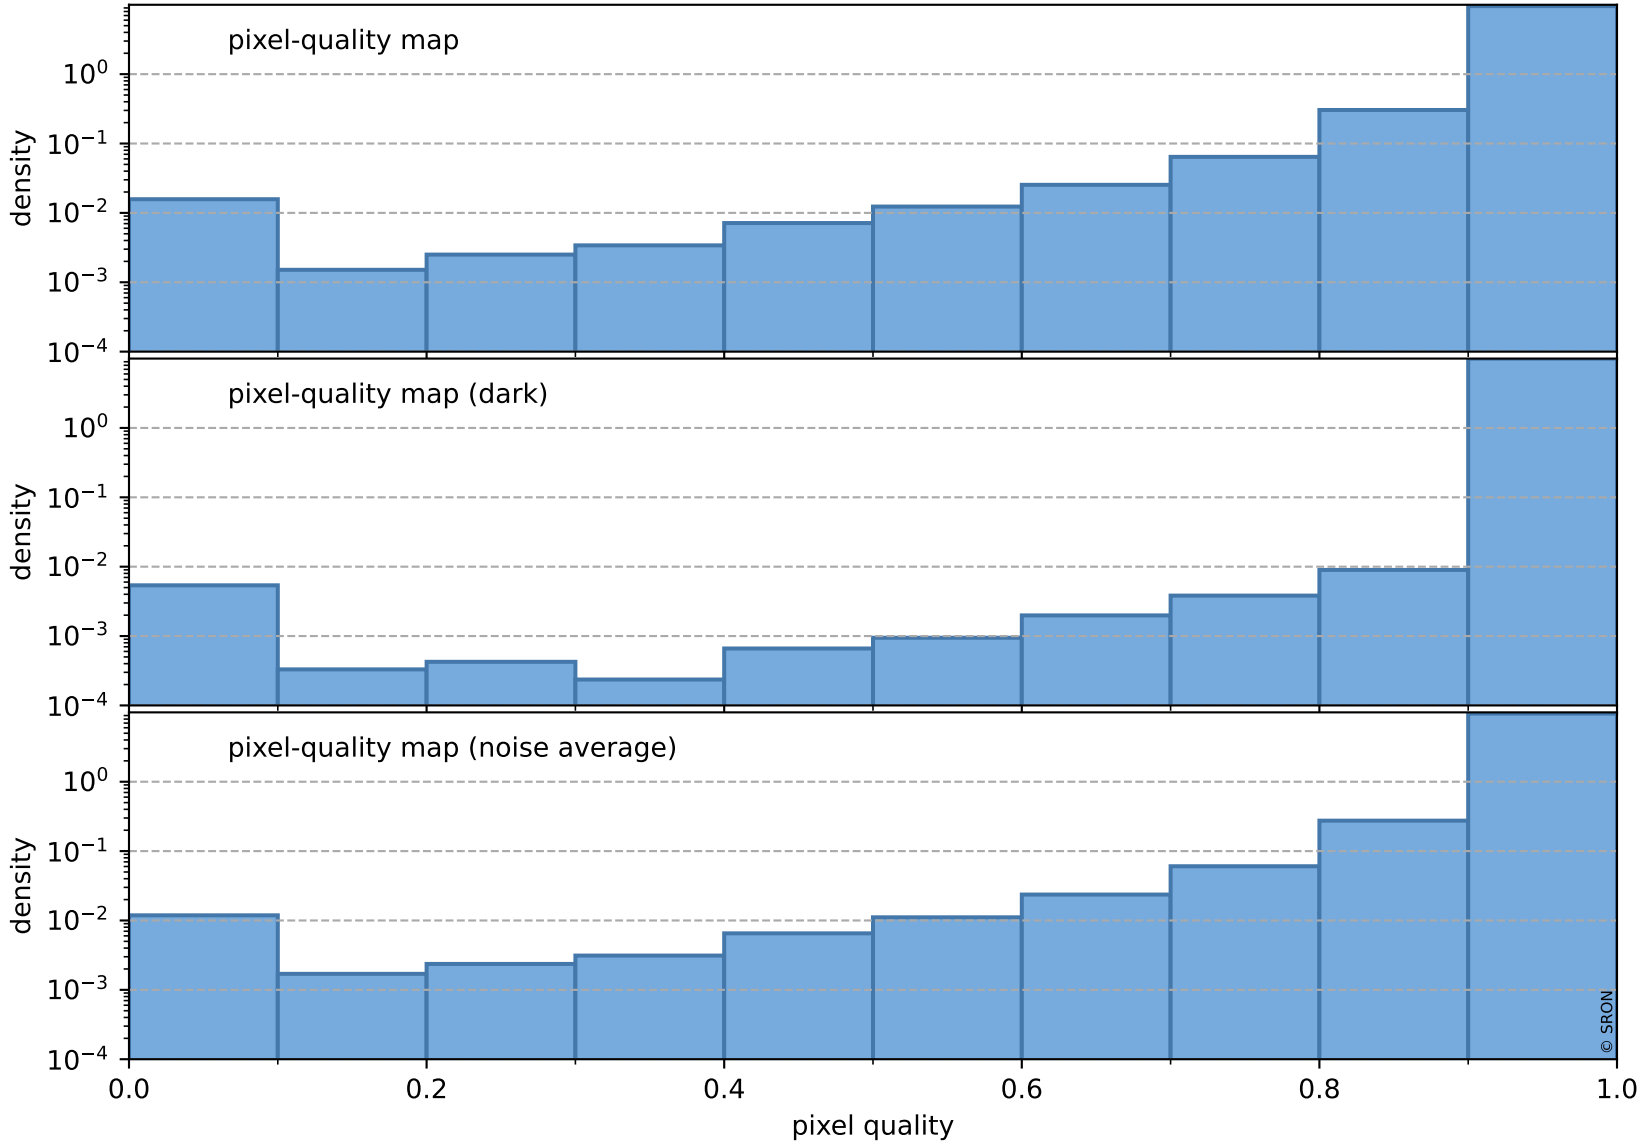

orbits : 19 in [5857, 5902]
coverage : 2018-11-30 / 2018-12-03
bad (quality < 0.8) : 2556
worst (quality < 0.1) : 251
created : 2023-08-22T07:49:55

pixel-quality map (noise average)

Tropomi SWIR pixel quality (official)

orbits : 19 in [5857, 5902]
coverage : 2018-11-30 / 2018-12-03
to good : 365
good to bad : 794
to worst : 120
created : 2023-08-22T07:49:55

total quality compared with SWIR pixel-quality CKD

Tropomi SWIR pixel quality (official)

orbits : 19 in [5857, 5902]
coverage : 2018-11-30 / 2018-12-03
created : 2023-08-22T07:49:55

Histograms of pixel-quality

Tropomi SWIR pixel quality (official) ground-tracks of Sentinel-5P

orbits : 19 in [5857, 5902]
coverage : 2018-11-30 / 2018-12-03
created : 2023-08-22T07:49:55

Tropomi SWIR pixel quality (official)

orbits : [2827, 5902]
coverage : 2018-04-30 / 2018-12-03
created : 2023-08-22T07:49:56

trend of pixel quality & temperatures