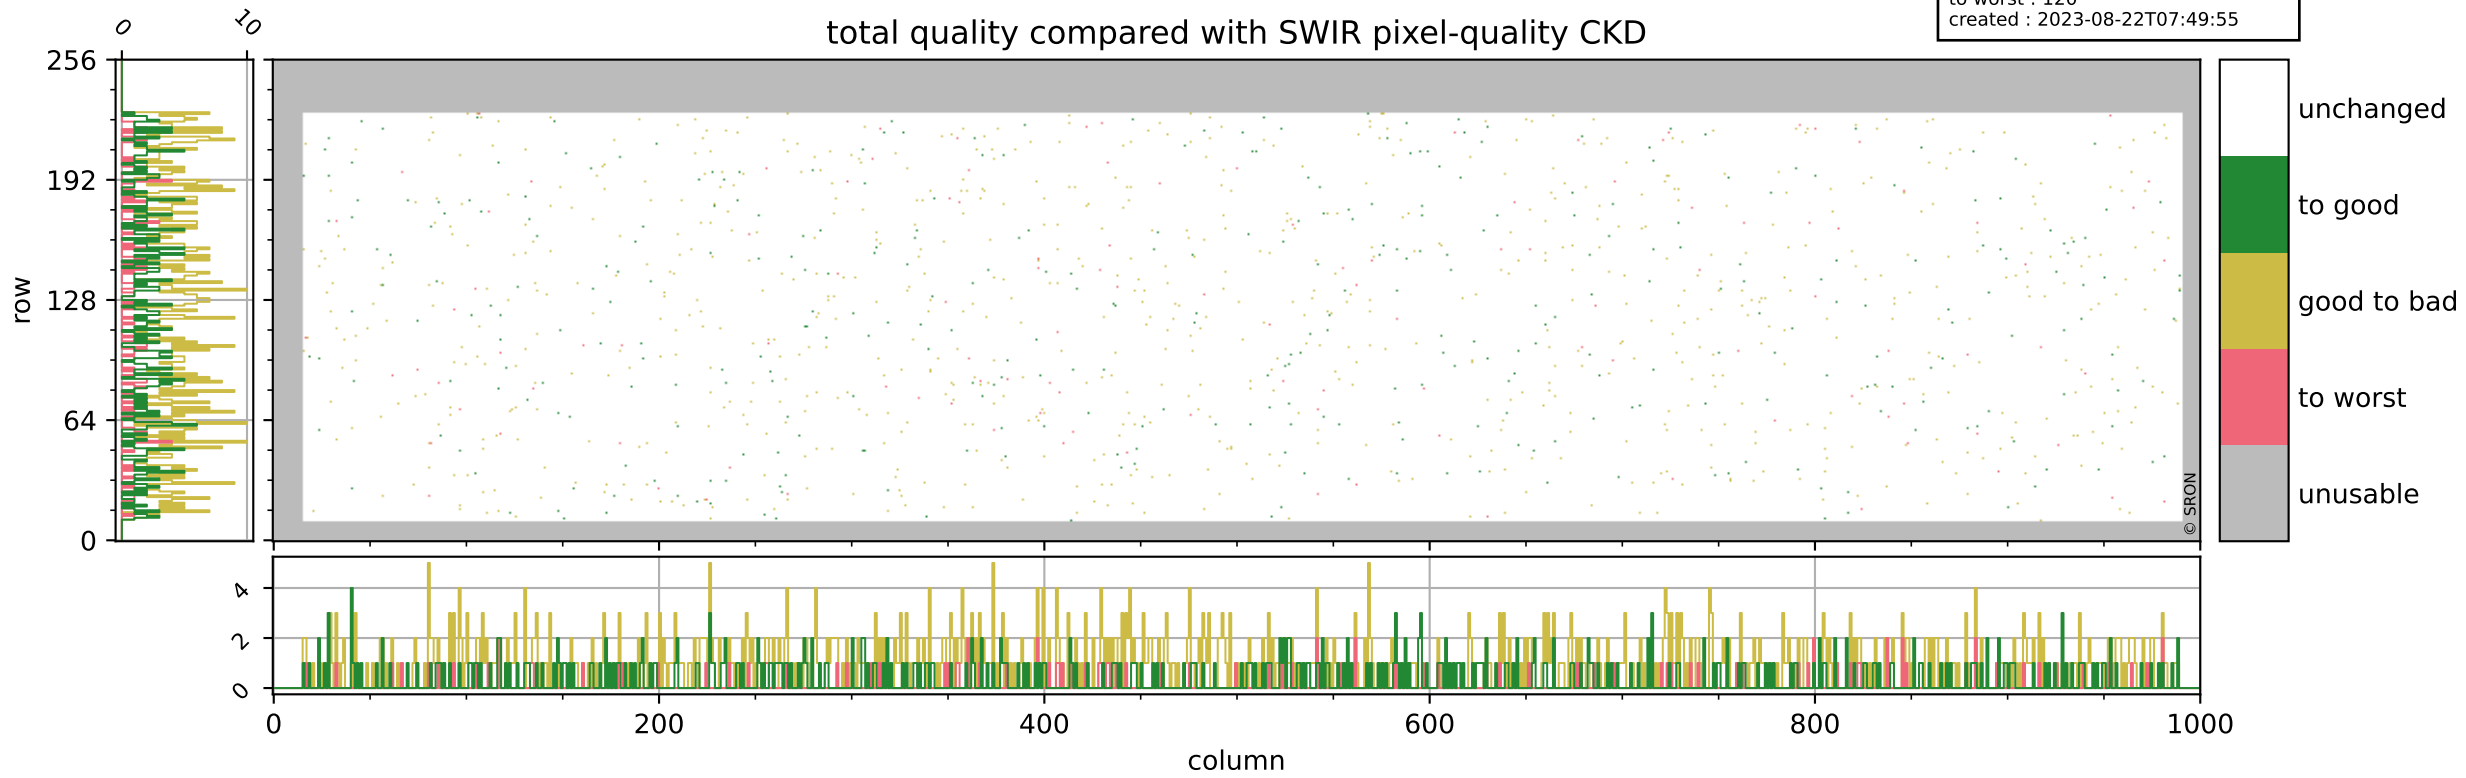

Tropomi SWIR pixel quality (official)

orbits : 19 in [5857, 5902]
coverage : 2018-11-30 / 2018-12-03
bad (quality < 0.8) : 292
worst (quality < 0.1) : 114
created : 2023-08-22T07:49:54

Tropomi SWIR pixel quality (official)

orbits : 19 in [5857, 5902]
coverage : 2018-11-30 / 2018-12-03
bad (quality < 0.8) : 2556
worst (quality < 0.1) : 251
created : 2023-08-22T07:49:55

pixel-quality map (noise average)

Tropomi SWIR pixel quality (official)

orbits : 19 in [5857, 5902]
coverage : 2018-11-30 / 2018-12-03
to good : 365
good to bad : 794
to worst : 120
created : 2023-08-22T07:49:55

total quality compared with SWIR pixel-quality CKD

Tropomi SWIR pixel quality (official)

orbits : 19 in [5857, 5902]
coverage : 2018-11-30 / 2018-12-03
created : 2023-08-22T07:49:55

Histograms of pixel-quality

Tropomi SWIR pixel quality (official) ground-tracks of Sentinel-5P

orbits : 19 in [5857, 5902]
coverage : 2018-11-30 / 2018-12-03
created : 2023-08-22T07:49:55