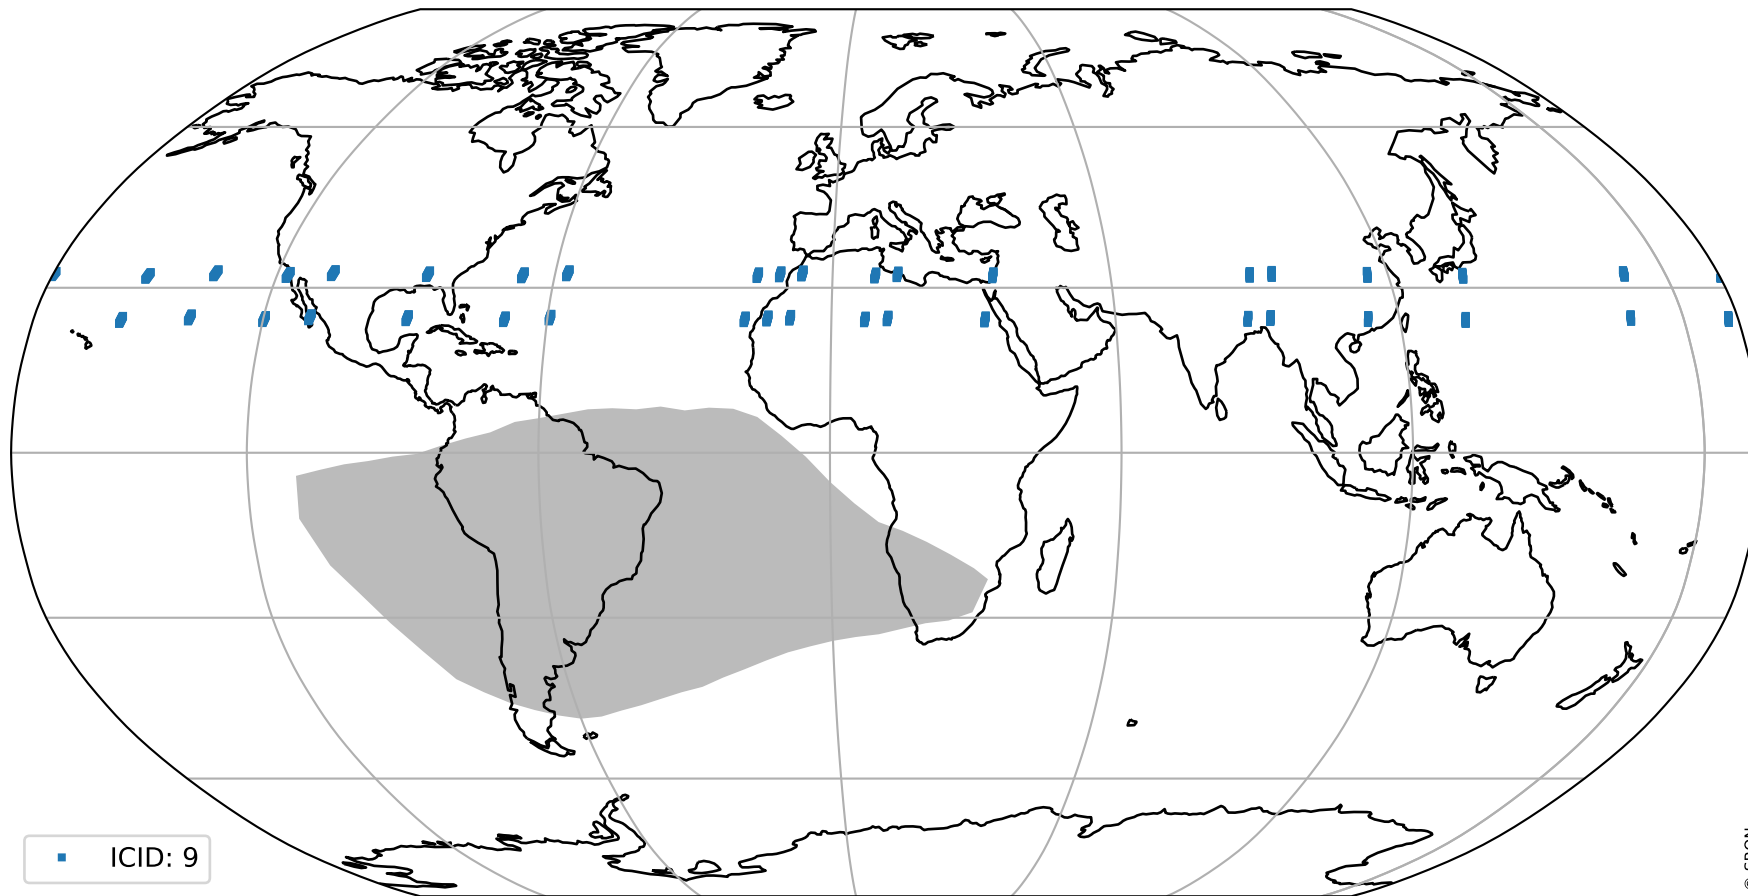

orbits : 19 in [5857, 5902]
coverage : 2018-11-30 / 2018-12-03
bad (quality < 0.8) : 2556
worst (quality < 0.1) : 251
created : 2023-08-22T07:49:55

pixel-quality map (noise average)

Tropomi SWIR pixel quality (official)

orbits : 19 in [5857, 5902]
coverage : 2018-11-30 / 2018-12-03
to good : 365
good to bad : 794
to worst : 120
created : 2023-08-22T07:49:55

total quality compared with SWIR pixel-quality CKD

Tropomi SWIR pixel quality (official)

orbits : 19 in [5857, 5902]
coverage : 2018-11-30 / 2018-12-03
created : 2023-08-22T07:49:55

Histograms of pixel-quality

Tropomi SWIR pixel quality (official) ground-tracks of Sentinel-5P

orbits : 19 in [5857, 5902]
coverage : 2018-11-30 / 2018-12-03
created : 2023-08-22T07:49:55

Tropomi SWIR pixel quality (official)

orbits : [2827, 5902]
coverage : 2018-04-30 / 2018-12-03
created : 2023-08-22T07:49:56

trend of pixel quality & temperatures