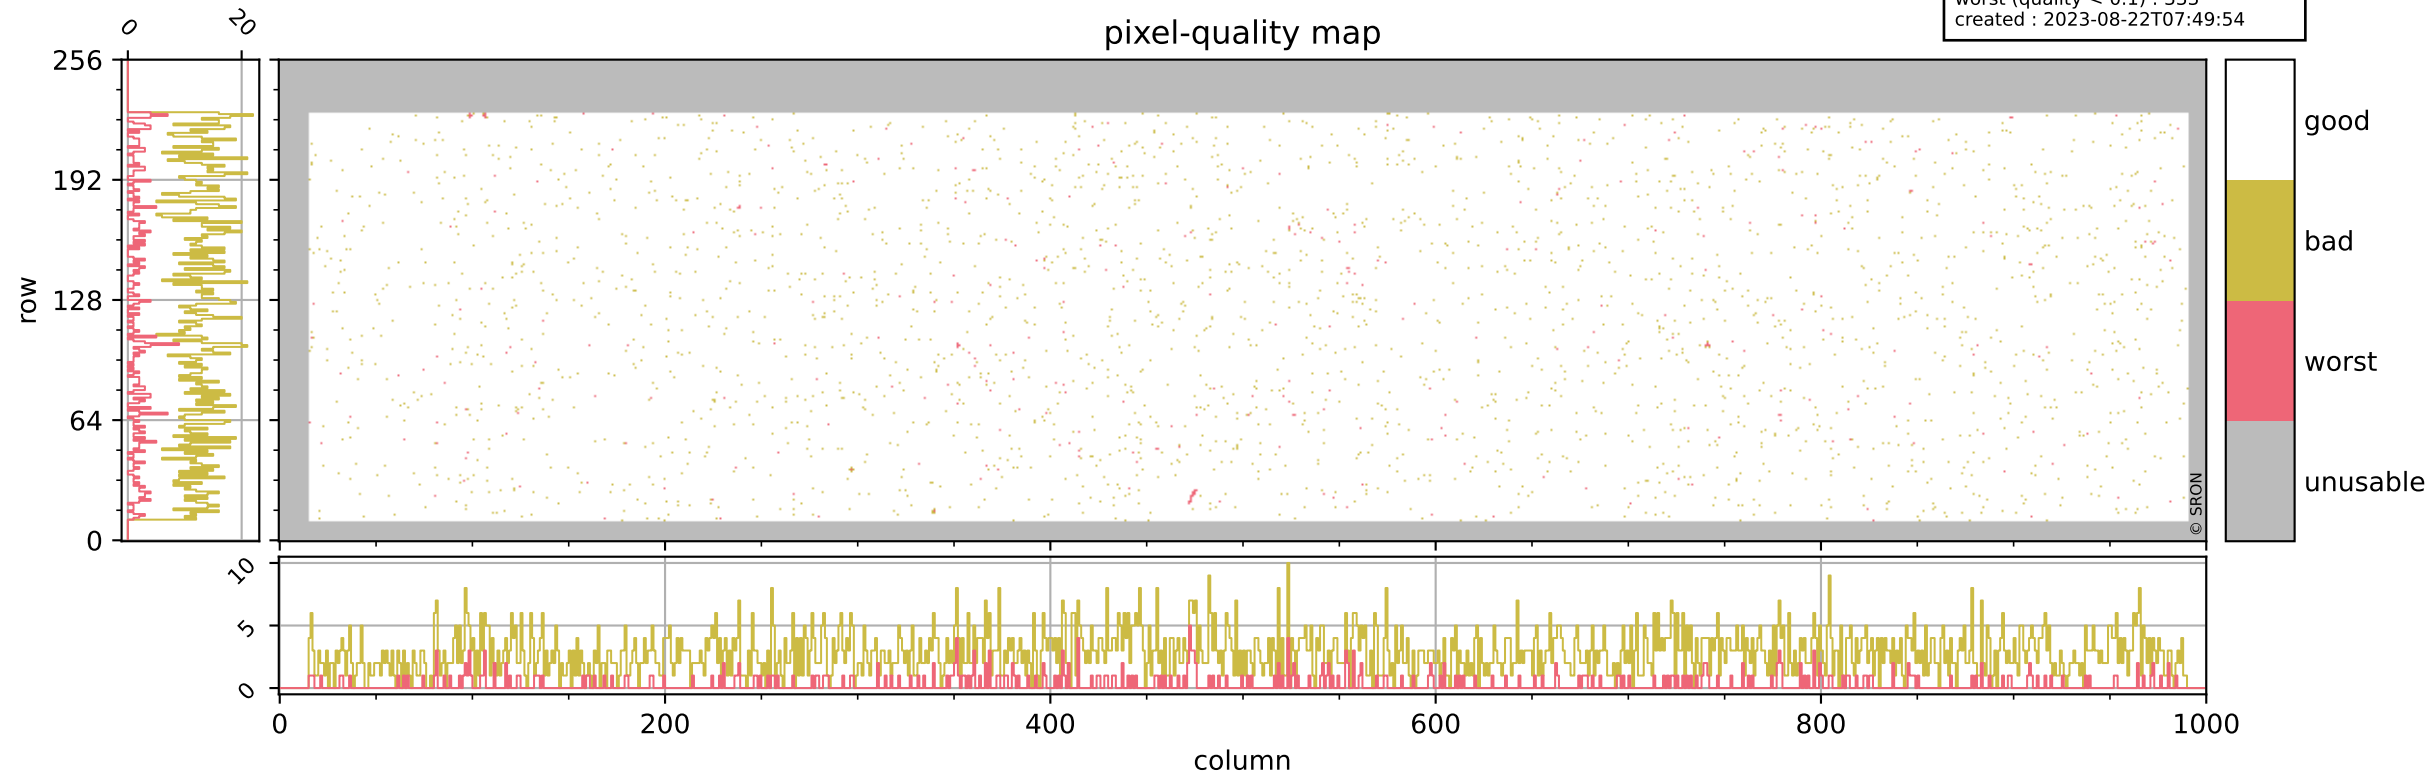

Tropomi SWIR pixel quality (official)

orbits : 19 in [5857, 5902]
coverage : 2018-11-30 / 2018-12-03
bad (quality < 0.8) : 2798
worst (quality < 0.1) : 333
created : 2023-08-22T07:49:54

pixel-quality map

Tropomi SWIR pixel quality (official)

orbits : 19 in [5857, 5902]
coverage : 2018-11-30 / 2018-12-03
bad (quality < 0.8) : 292
worst (quality < 0.1) : 114
created : 2023-08-22T07:49:54

Tropomi SWIR pixel quality (official)

orbits : 19 in [5857, 5902]
coverage : 2018-11-30 / 2018-12-03
bad (quality < 0.8) : 2556
worst (quality < 0.1) : 251
created : 2023-08-22T07:49:55

pixel-quality map (noise average)

Tropomi SWIR pixel quality (official)

orbits : 19 in [5857, 5902]
coverage : 2018-11-30 / 2018-12-03
created : 2023-08-22T07:49:55

Histograms of pixel-quality

Tropomi SWIR pixel quality (official) ground-tracks of Sentinel-5P

orbits : 19 in [5857, 5902]
coverage : 2018-11-30 / 2018-12-03
created : 2023-08-22T07:49:55