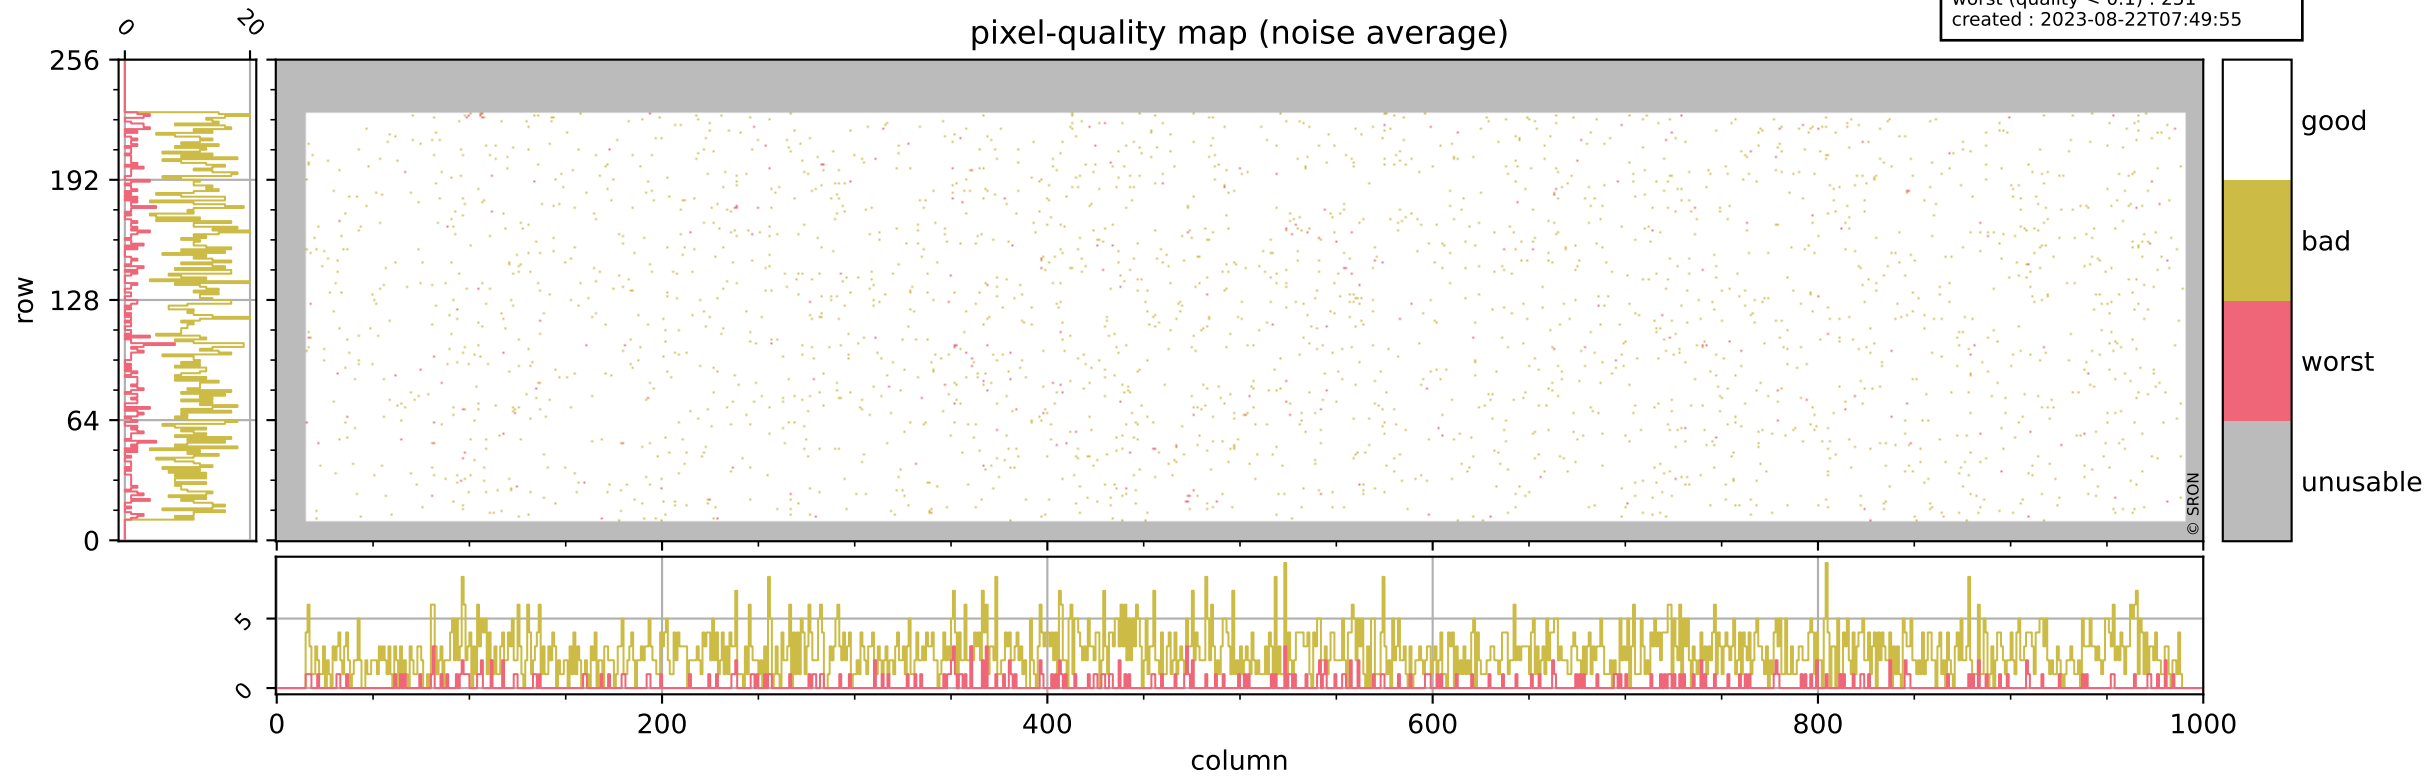

Tropomi SWIR pixel quality (official)

orbits : 19 in [5857, 5902]
coverage : 2018-11-30 / 2018-12-03
bad (quality < 0.8) : 292
worst (quality < 0.1) : 114
created : 2023-08-22T07:49:54

Tropomi SWIR pixel quality (official)

orbits : 19 in [5857, 5902]
coverage : 2018-11-30 / 2018-12-03
bad (quality < 0.8) : 2556
worst (quality < 0.1) : 251
created : 2023-08-22T07:49:55

pixel-quality map (noise average)

Tropomi SWIR pixel quality (official)

orbits : 19 in [5857, 5902]
coverage : 2018-11-30 / 2018-12-03
to good : 365
good to bad : 794
to worst : 120
created : 2023-08-22T07:49:55

total quality compared with SWIR pixel-quality CKD

Tropomi SWIR pixel quality (official)

orbits : 19 in [5857, 5902]
coverage : 2018-11-30 / 2018-12-03
created : 2023-08-22T07:49:55

Histograms of pixel-quality

Tropomi SWIR pixel quality (official) ground-tracks of Sentinel-5P

orbits : 19 in [5857, 5902]
coverage : 2018-11-30 / 2018-12-03
created : 2023-08-22T07:49:55