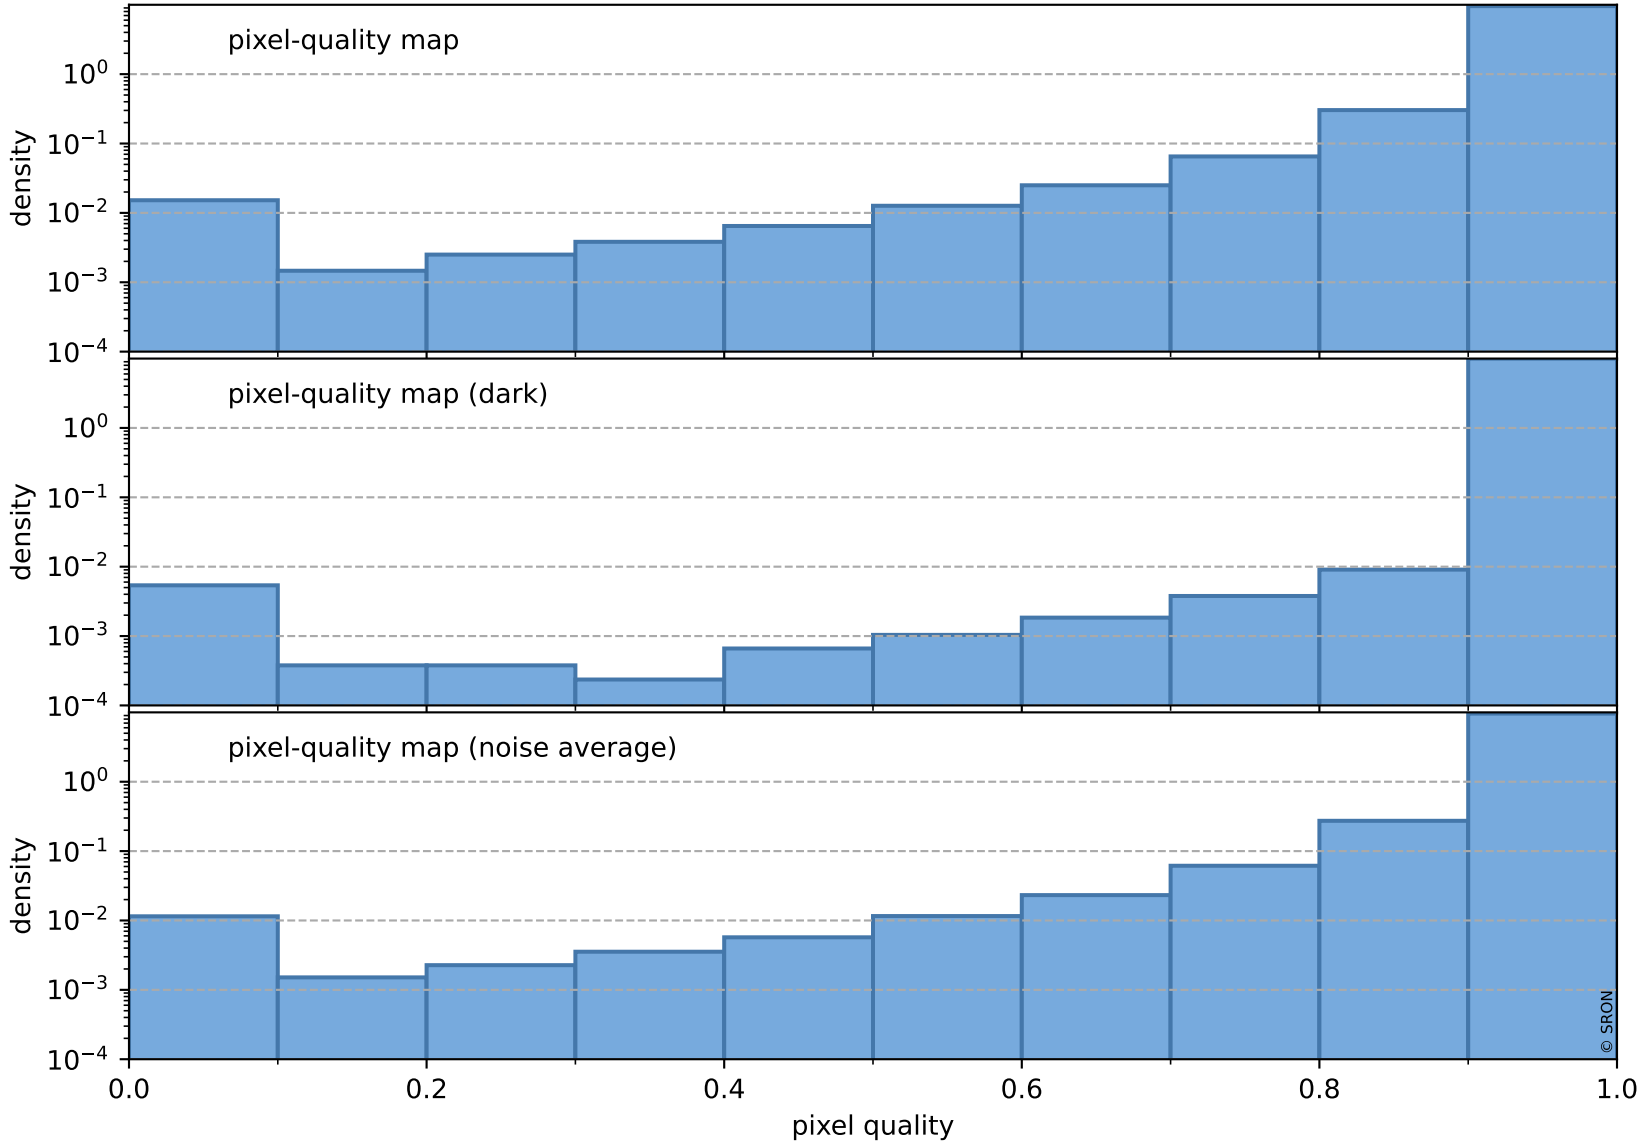

orbits : 19 in [5872, 5917]
coverage : 2018-12-01 / 2018-12-04
to good : 366
good to bad : 802
to worst : 110
created : 2023-08-22T07:49:57

total quality compared with SWIR pixel-quality CKD

Tropomi SWIR pixel quality (official)

orbits : 19 in [5872, 5917]
coverage : 2018-12-01 / 2018-12-04
created : 2023-08-22T07:49:57

Histograms of pixel-quality

Tropomi SWIR pixel quality (official) ground-tracks of Sentinel-5P

orbits : 19 in [5872, 5917]
coverage : 2018-12-01 / 2018-12-04
created : 2023-08-22T07:49:58

Tropomi SWIR pixel quality (official)

orbits : [2827, 5917]
coverage : 2018-04-30 / 2018-12-04
created : 2023-08-22T07:49:58

trend of pixel quality & temperatures