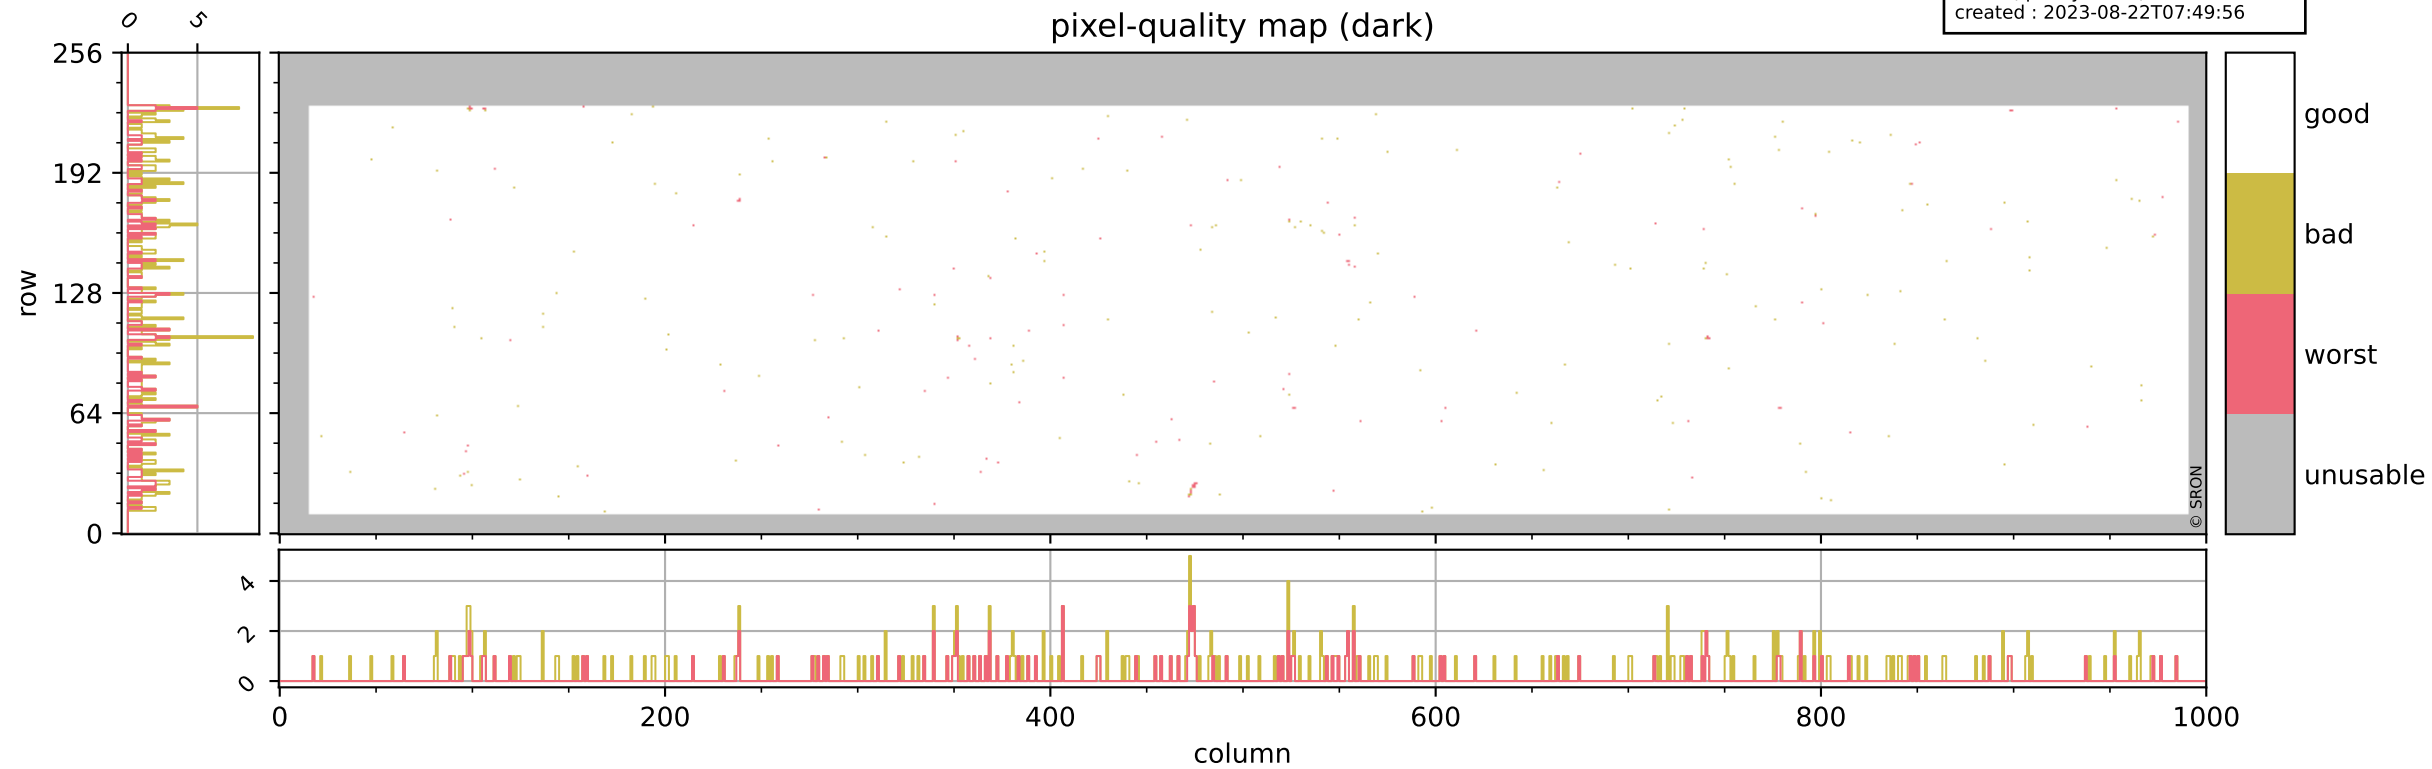

Tropomi SWIR pixel quality (official)

orbits : 19 in [5872, 5917]
coverage : 2018-12-01 / 2018-12-04
bad (quality < 0.8) : 2799
worst (quality < 0.1) : 322
created : 2023-08-22T07:49:56

pixel-quality map

Tropomi SWIR pixel quality (official)

orbits : 19 in [5872, 5917]
coverage : 2018-12-01 / 2018-12-04
bad (quality < 0.8) : 290
worst (quality < 0.1) : 114
created : 2023-08-22T07:49:56

Tropomi SWIR pixel quality (official)

orbits : 19 in [5872, 5917]
coverage : 2018-12-01 / 2018-12-04
bad (quality < 0.8) : 2556
worst (quality < 0.1) : 243
created : 2023-08-22T07:49:57

pixel-quality map (noise average)

Tropomi SWIR pixel quality (official)

orbits : 19 in [5872, 5917]
coverage : 2018-12-01 / 2018-12-04
to good : 366
good to bad : 802
to worst : 110
created : 2023-08-22T07:49:57

total quality compared with SWIR pixel-quality CKD

Tropomi SWIR pixel quality (official)