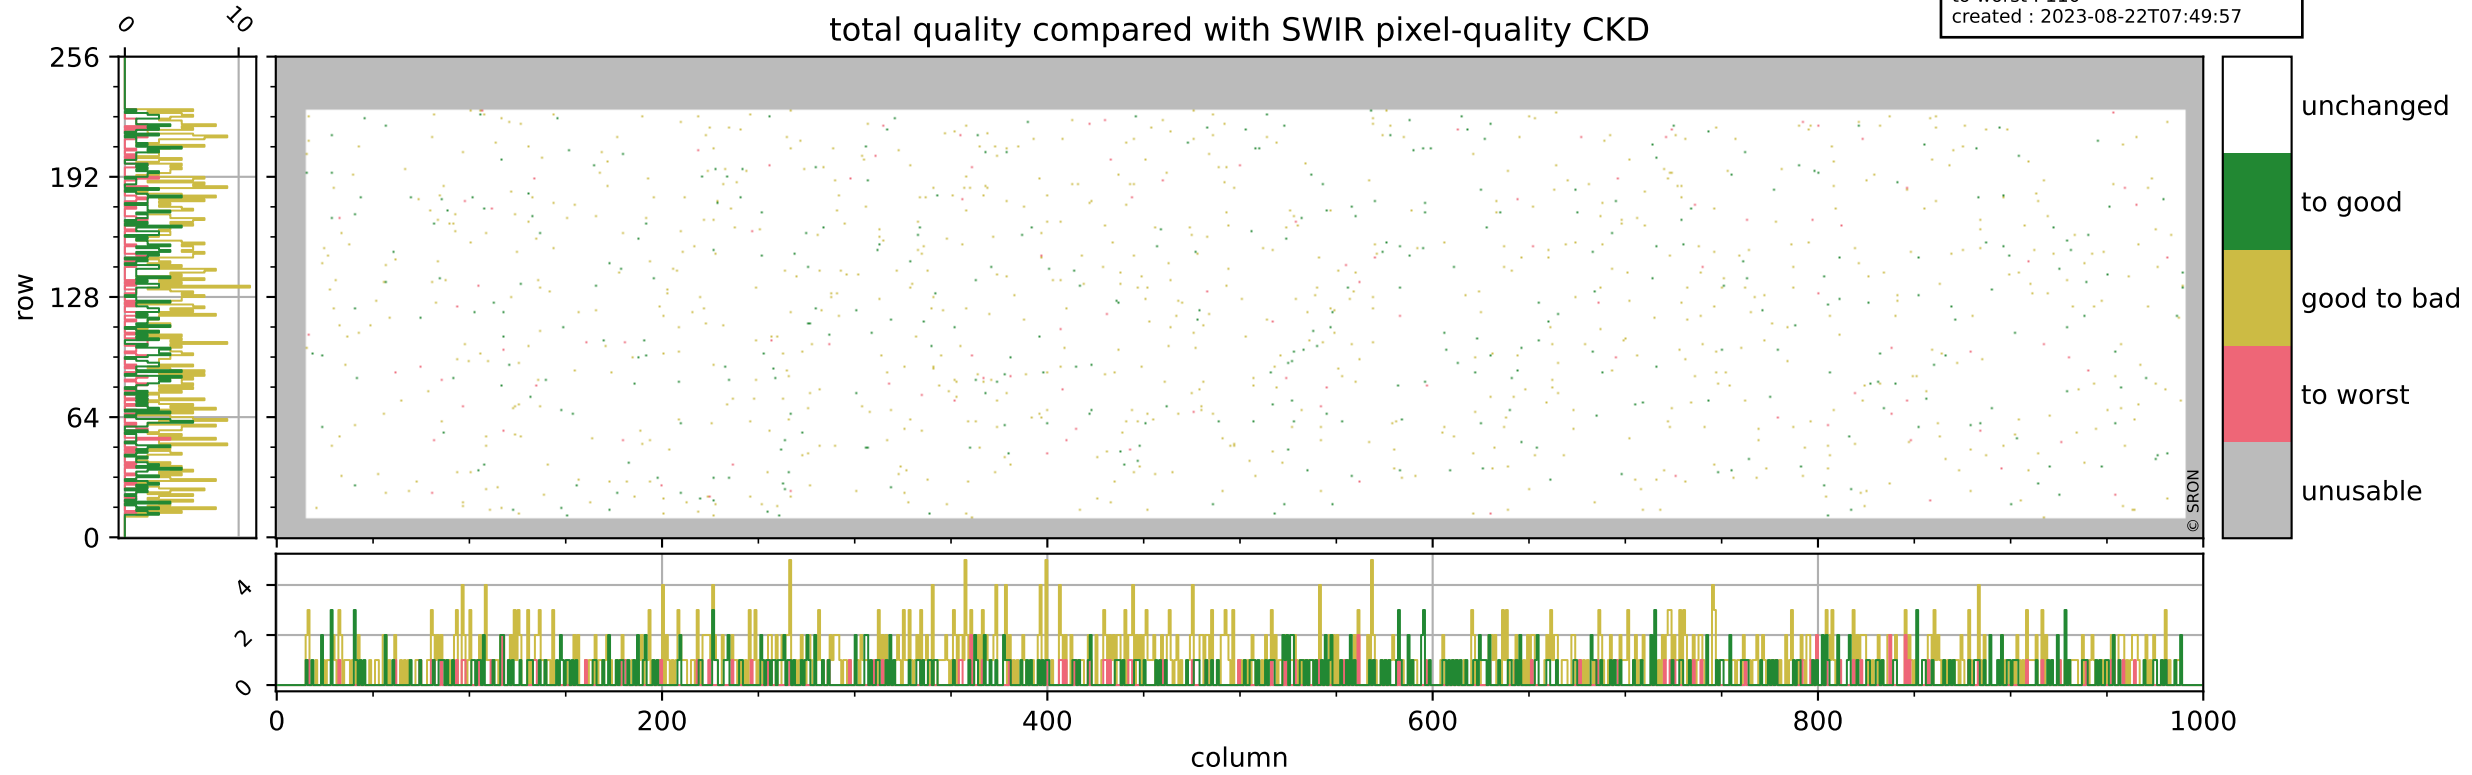

Tropomi SWIR pixel quality (official)

orbits : 19 in [5872, 5917]
coverage : 2018-12-01 / 2018-12-04
bad (quality < 0.8) : 290
worst (quality < 0.1) : 114
created : 2023-08-22T07:49:56

Tropomi SWIR pixel quality (official)

orbits : 19 in [5872, 5917]
coverage : 2018-12-01 / 2018-12-04
bad (quality < 0.8) : 2556
worst (quality < 0.1) : 243
created : 2023-08-22T07:49:57

pixel-quality map (noise average)

Tropomi SWIR pixel quality (official)

orbits : 19 in [5872, 5917]
coverage : 2018-12-01 / 2018-12-04
to good : 366
good to bad : 802
to worst : 110
created : 2023-08-22T07:49:57

total quality compared with SWIR pixel-quality CKD

Tropomi SWIR pixel quality (official)

orbits : 19 in [5872, 5917]
coverage : 2018-12-01 / 2018-12-04
created : 2023-08-22T07:49:57

Histograms of pixel-quality

Tropomi SWIR pixel quality (official) ground-tracks of Sentinel-5P

orbits : 19 in [5872, 5917]
coverage : 2018-12-01 / 2018-12-04
created : 2023-08-22T07:49:58