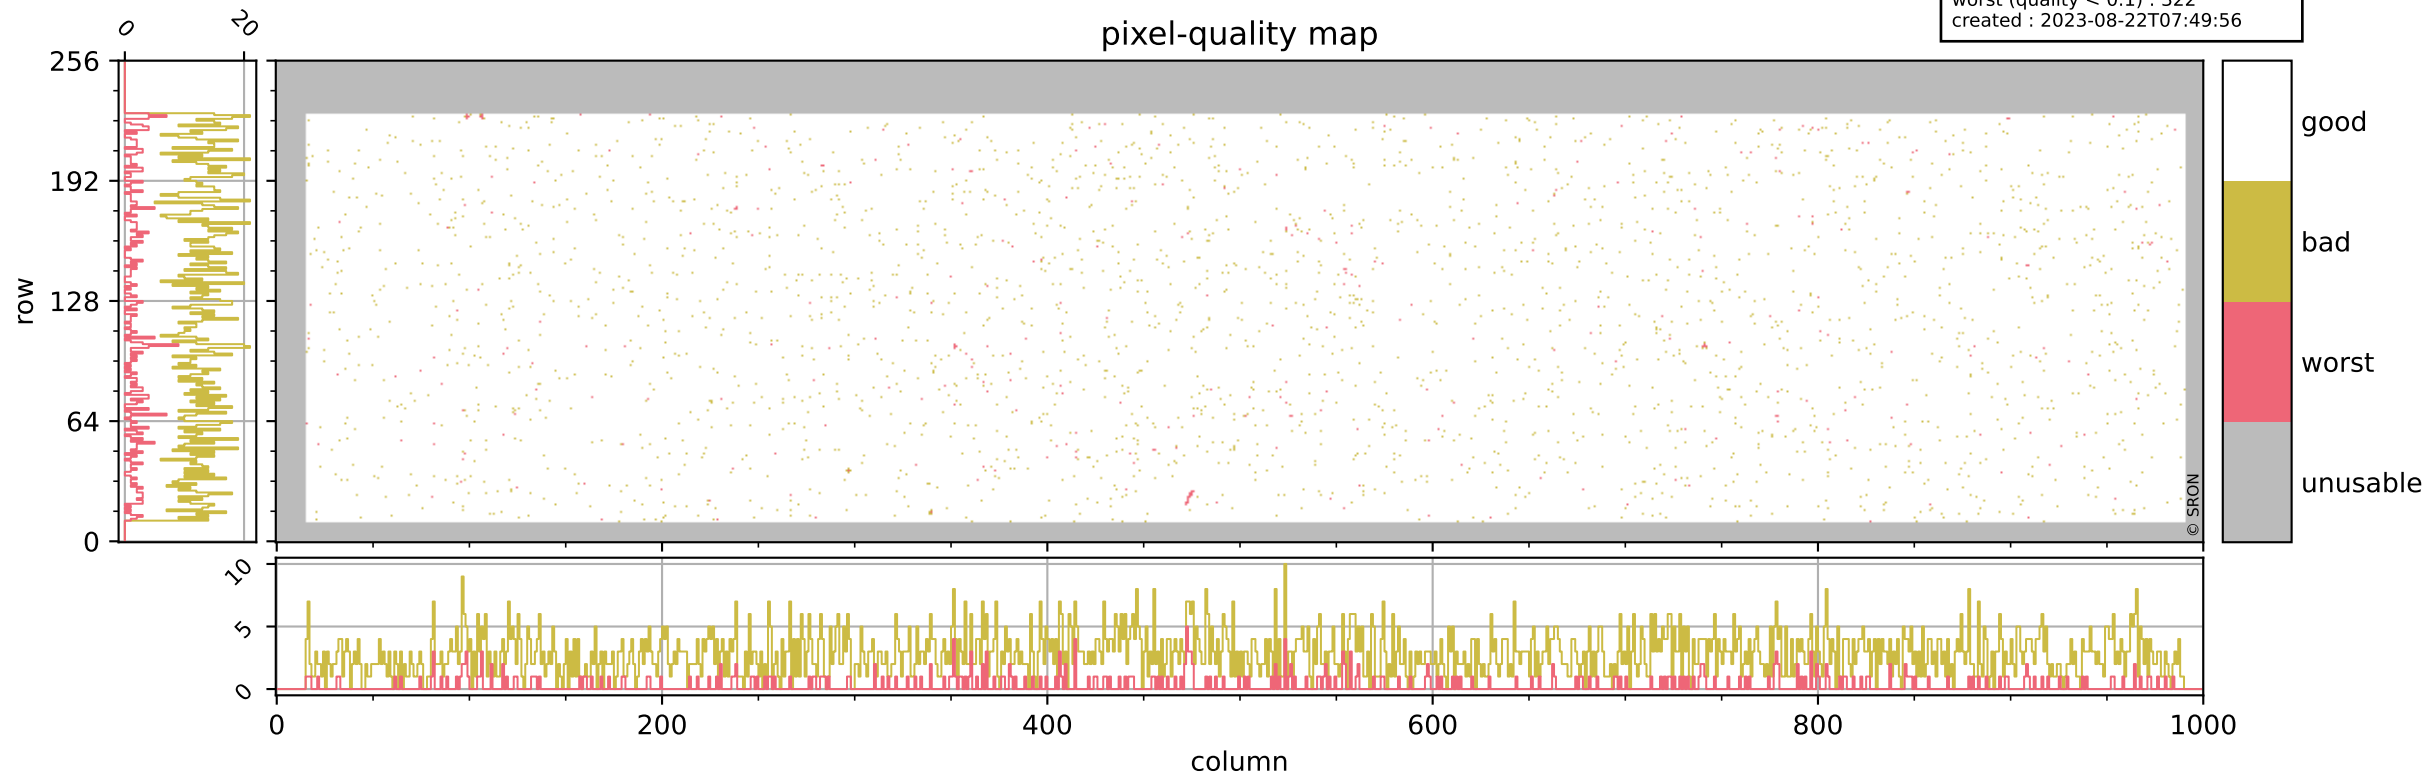

Tropomi SWIR pixel quality (official)

orbits : 19 in [5872, 5917]
coverage : 2018-12-01 / 2018-12-04
bad (quality < 0.8) : 2799
worst (quality < 0.1) : 322
created : 2023-08-22T07:49:56

pixel-quality map

Tropomi SWIR pixel quality (official)

orbits : 19 in [5872, 5917]
coverage : 2018-12-01 / 2018-12-04
bad (quality < 0.8) : 290
worst (quality < 0.1) : 114
created : 2023-08-22T07:49:56

Tropomi SWIR pixel quality (official)

orbits : 19 in [5872, 5917]
coverage : 2018-12-01 / 2018-12-04
bad (quality < 0.8) : 2556
worst (quality < 0.1) : 243
created : 2023-08-22T07:49:57

pixel-quality map (noise average)

Tropomi SWIR pixel quality (official)

orbits : 19 in [5872, 5917]
coverage : 2018-12-01 / 2018-12-04
created : 2023-08-22T07:49:57

Histograms of pixel-quality

Tropomi SWIR pixel quality (official) ground-tracks of Sentinel-5P

orbits : 19 in [5872, 5917]
coverage : 2018-12-01 / 2018-12-04
created : 2023-08-22T07:49:58