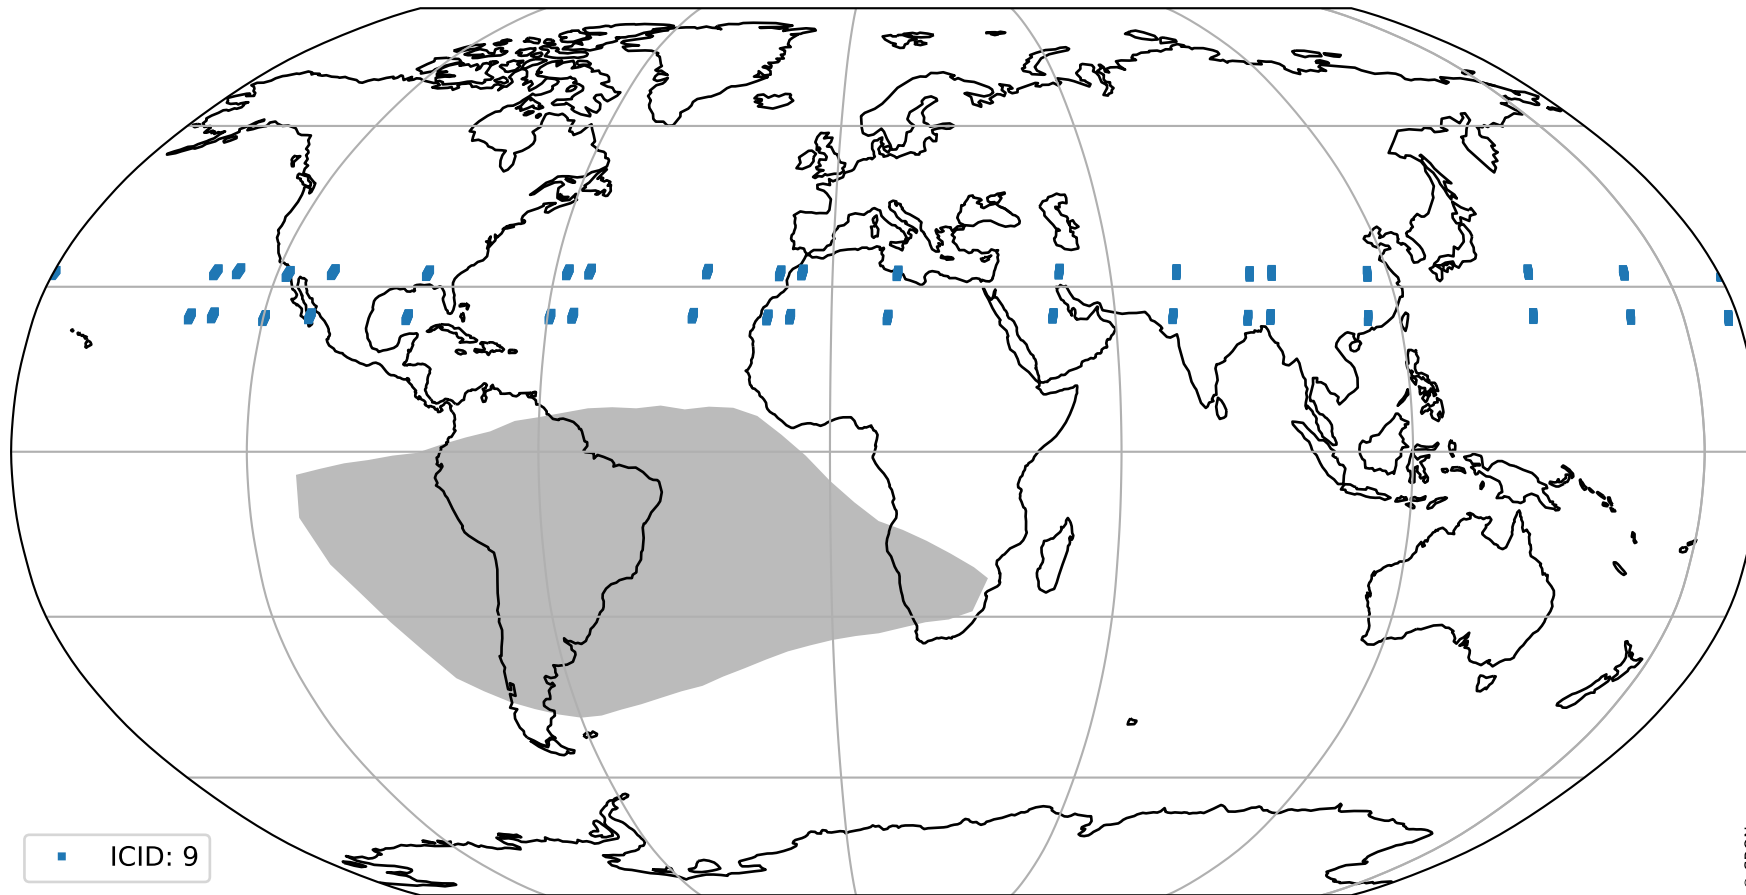

orbits : 19 in [5872, 5917]
coverage : 2018-12-01 / 2018-12-04
bad (quality < 0.8) : 2556
worst (quality < 0.1) : 243
created : 2023-08-22T07:49:57

pixel-quality map (noise average)

Tropomi SWIR pixel quality (official)

orbits : 19 in [5872, 5917]
coverage : 2018-12-01 / 2018-12-04
to good : 366
good to bad : 802
to worst : 110
created : 2023-08-22T07:49:57

total quality compared with SWIR pixel-quality CKD

Tropomi SWIR pixel quality (official)

orbits : 19 in [5872, 5917]
coverage : 2018-12-01 / 2018-12-04
created : 2023-08-22T07:49:57

Histograms of pixel-quality

Tropomi SWIR pixel quality (official) ground-tracks of Sentinel-5P

orbits : 19 in [5872, 5917]
coverage : 2018-12-01 / 2018-12-04
created : 2023-08-22T07:49:58