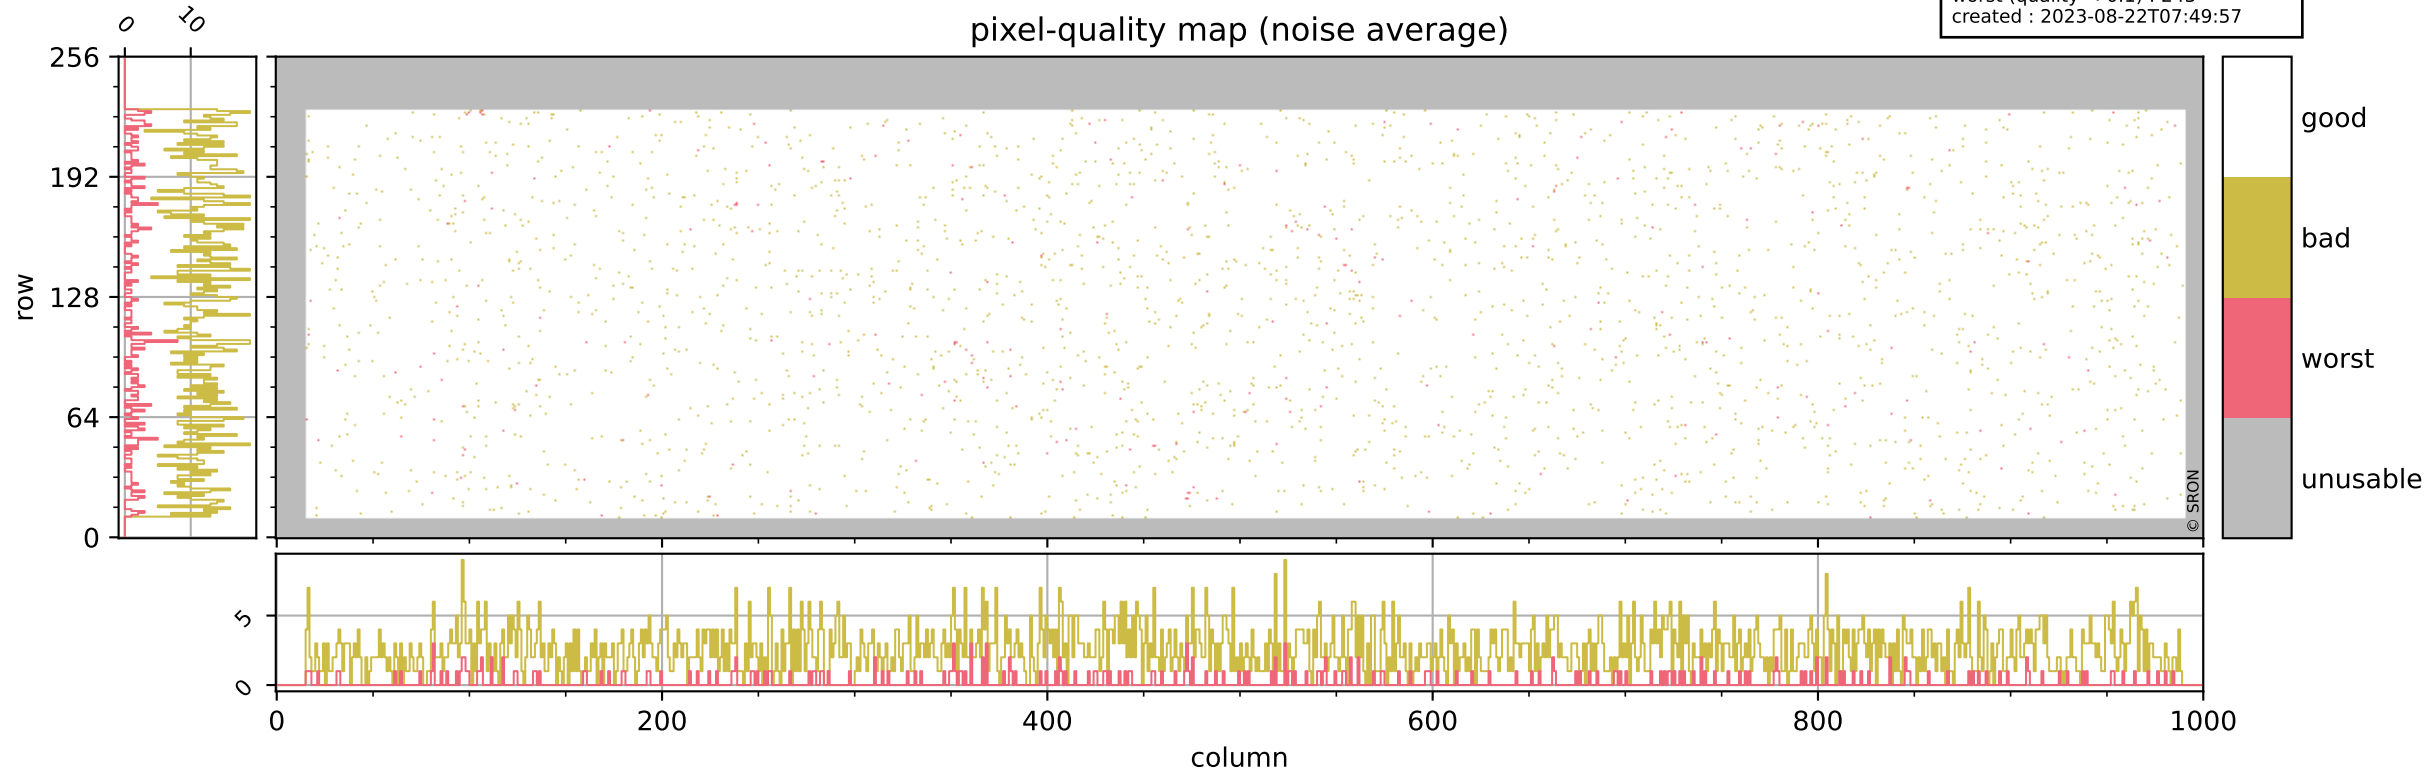

Tropomi SWIR pixel quality (official)

orbits : 19 in [5872, 5917]
coverage : 2018-12-01 / 2018-12-04
bad (quality < 0.8) : 290
worst (quality < 0.1) : 114
created : 2023-08-22T07:49:56

Tropomi SWIR pixel quality (official)

orbits : 19 in [5872, 5917]
coverage : 2018-12-01 / 2018-12-04
bad (quality < 0.8) : 2556
worst (quality < 0.1) : 243
created : 2023-08-22T07:49:57

pixel-quality map (noise average)

Tropomi SWIR pixel quality (official)

orbits : 19 in [5872, 5917]
coverage : 2018-12-01 / 2018-12-04
to good : 366
good to bad : 802
to worst : 110
created : 2023-08-22T07:49:57

total quality compared with SWIR pixel-quality CKD

Tropomi SWIR pixel quality (official)

orbits : 19 in [5872, 5917]
coverage : 2018-12-01 / 2018-12-04
created : 2023-08-22T07:49:57

Histograms of pixel-quality

Tropomi SWIR pixel quality (official) ground-tracks of Sentinel-5P

orbits : 19 in [5872, 5917]
coverage : 2018-12-01 / 2018-12-04
created : 2023-08-22T07:49:58