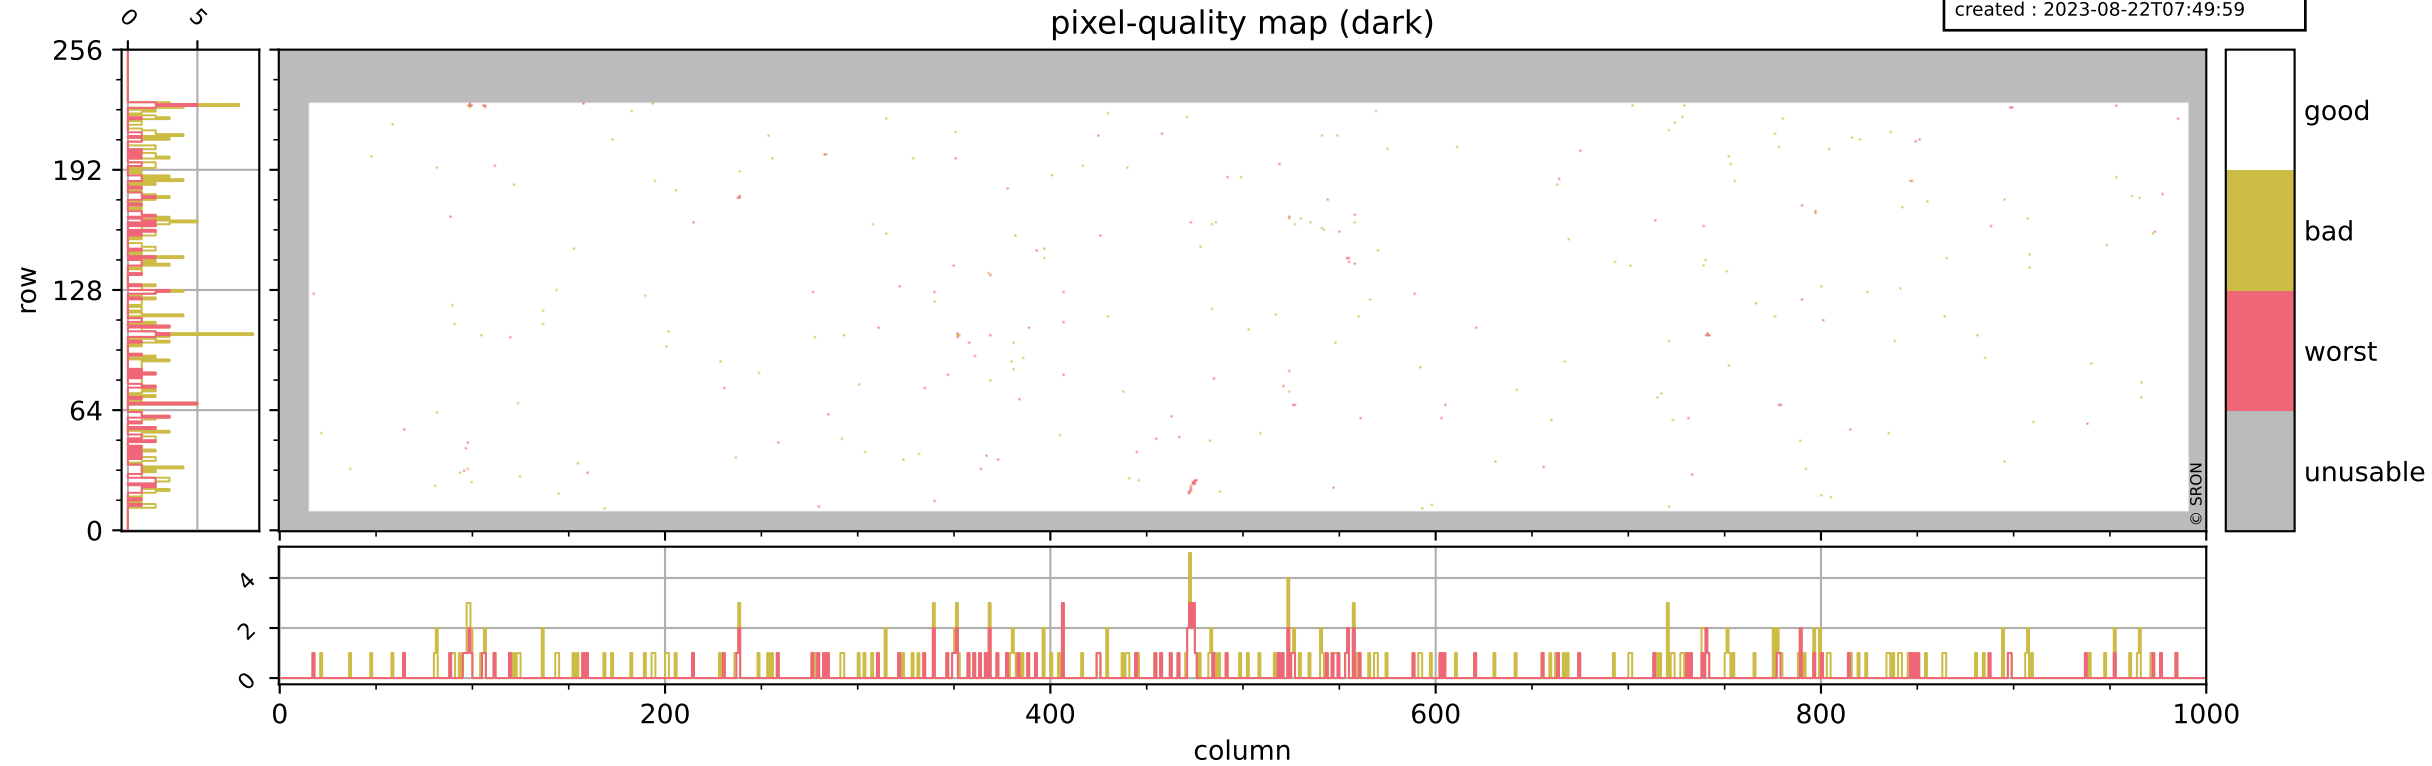

Tropomi SWIR pixel quality (official)

orbits : 18 in [5887, 5932]
coverage : 2018-12-02 / 2018-12-05
bad (quality < 0.8) : 2794
worst (quality < 0.1) : 327
created : 2023-08-22T07:49:58

pixel-quality map

Tropomi SWIR pixel quality (official)

orbits : 18 in [5887, 5932]
coverage : 2018-12-02 / 2018-12-05
bad (quality < 0.8) : 289
worst (quality < 0.1) : 116
created : 2023-08-22T07:49:59

Tropomi SWIR pixel quality (official)

orbits : 18 in [5887, 5932]
coverage : 2018-12-02 / 2018-12-05
bad (quality < 0.8) : 2543
worst (quality < 0.1) : 246
created : 2023-08-22T07:49:59

Tropomi SWIR pixel quality (official)

orbits : 18 in [5887, 5932]
coverage : 2018-12-02 / 2018-12-05
to good : 357
good to bad : 779
to worst : 115
created : 2023-08-22T07:49:59

Tropomi SWIR pixel quality (official) ground-tracks of Sentinel-5P

orbits : 18 in [5887, 5932]
coverage : 2018-12-02 / 2018-12-05
created : 2023-08-22T07:50:00

■ ICID: 9

Tropomi SWIR pixel quality (official)