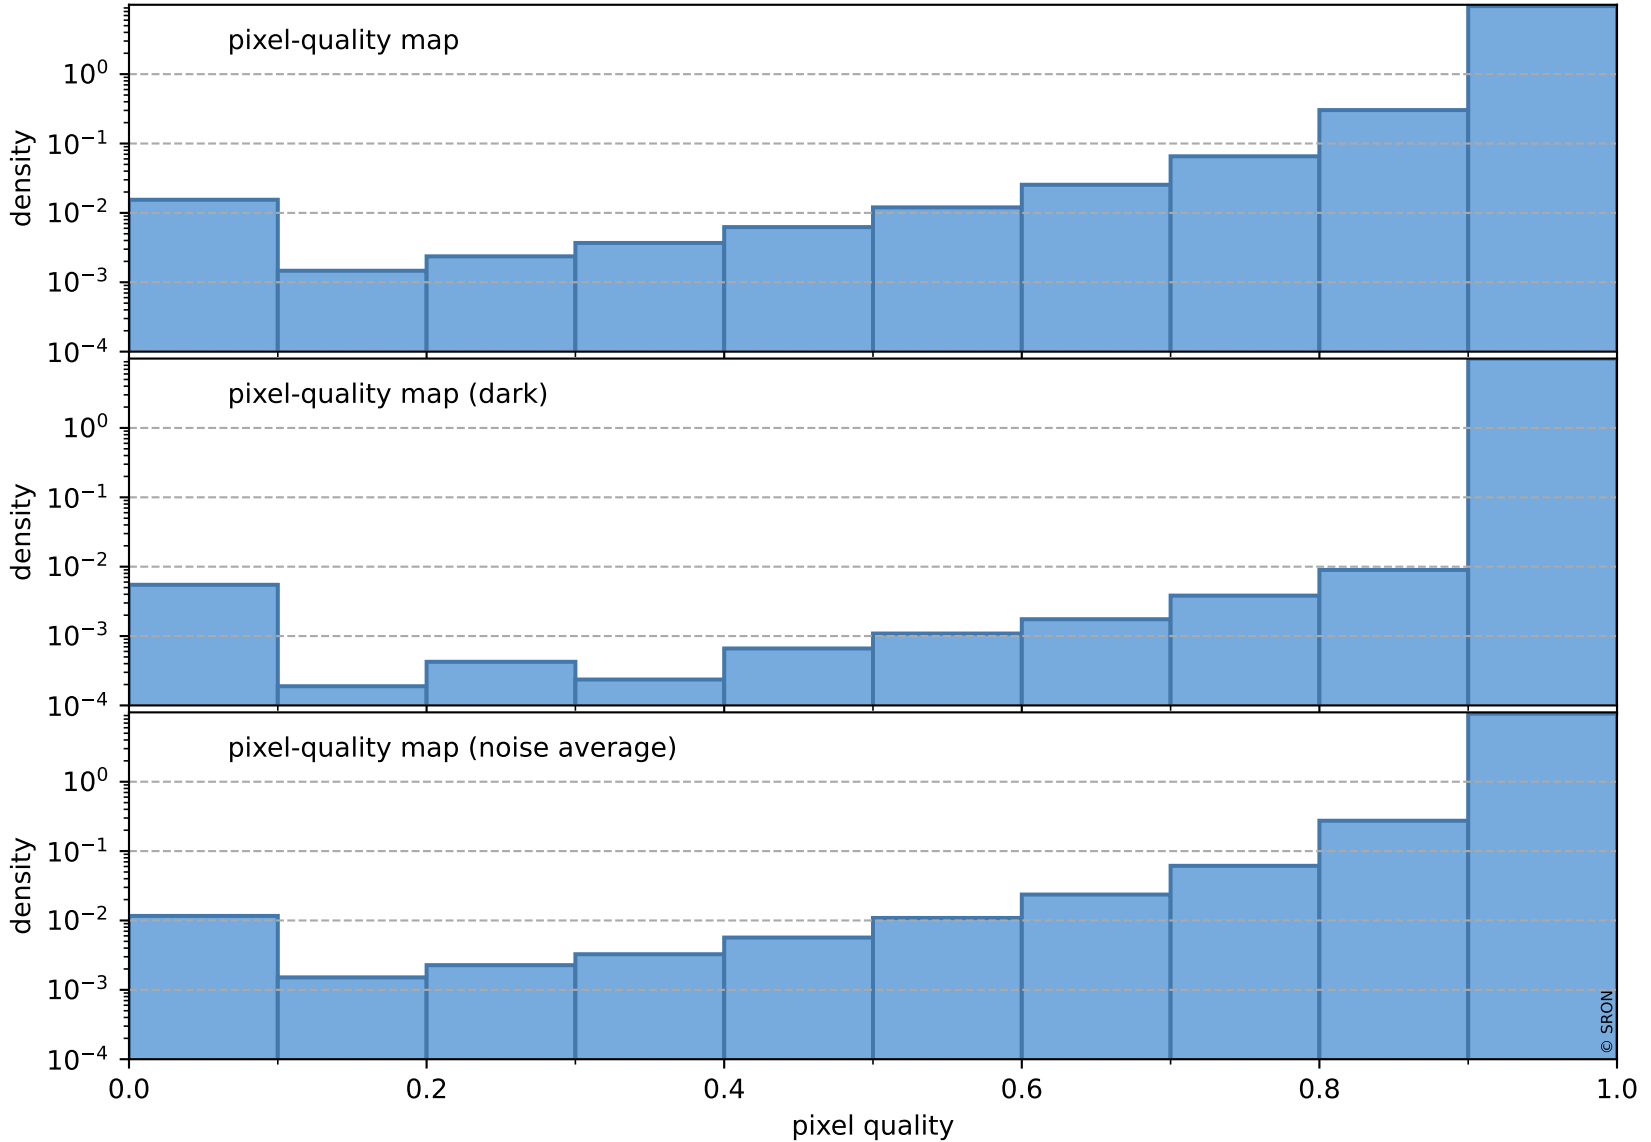

orbits : 18 in [5887, 5932]
coverage : 2018-12-02 / 2018-12-05
bad (quality < 0.8) : 2543
worst (quality < 0.1) : 246
created : 2023-08-22T07:49:59

Tropomi SWIR pixel quality (official)

orbits : 18 in [5887, 5932]
coverage : 2018-12-02 / 2018-12-05
to good : 357
good to bad : 779
to worst : 115
created : 2023-08-22T07:49:59

total quality compared with SWIR pixel-quality CKD

Tropomi SWIR pixel quality (official)

orbits : 18 in [5887, 5932]
coverage : 2018-12-02 / 2018-12-05
created : 2023-08-22T07:49:59

Histograms of pixel-quality

Tropomi SWIR pixel quality (official) ground-tracks of Sentinel-5P

orbits : 18 in [5887, 5932]
coverage : 2018-12-02 / 2018-12-05
created : 2023-08-22T07:50:00

■ ICID: 9

Tropomi SWIR pixel quality (official)

orbits : [2827, 5932]
coverage : 2018-04-30 / 2018-12-05
created : 2023-08-22T07:50:00

trend of pixel quality & temperatures