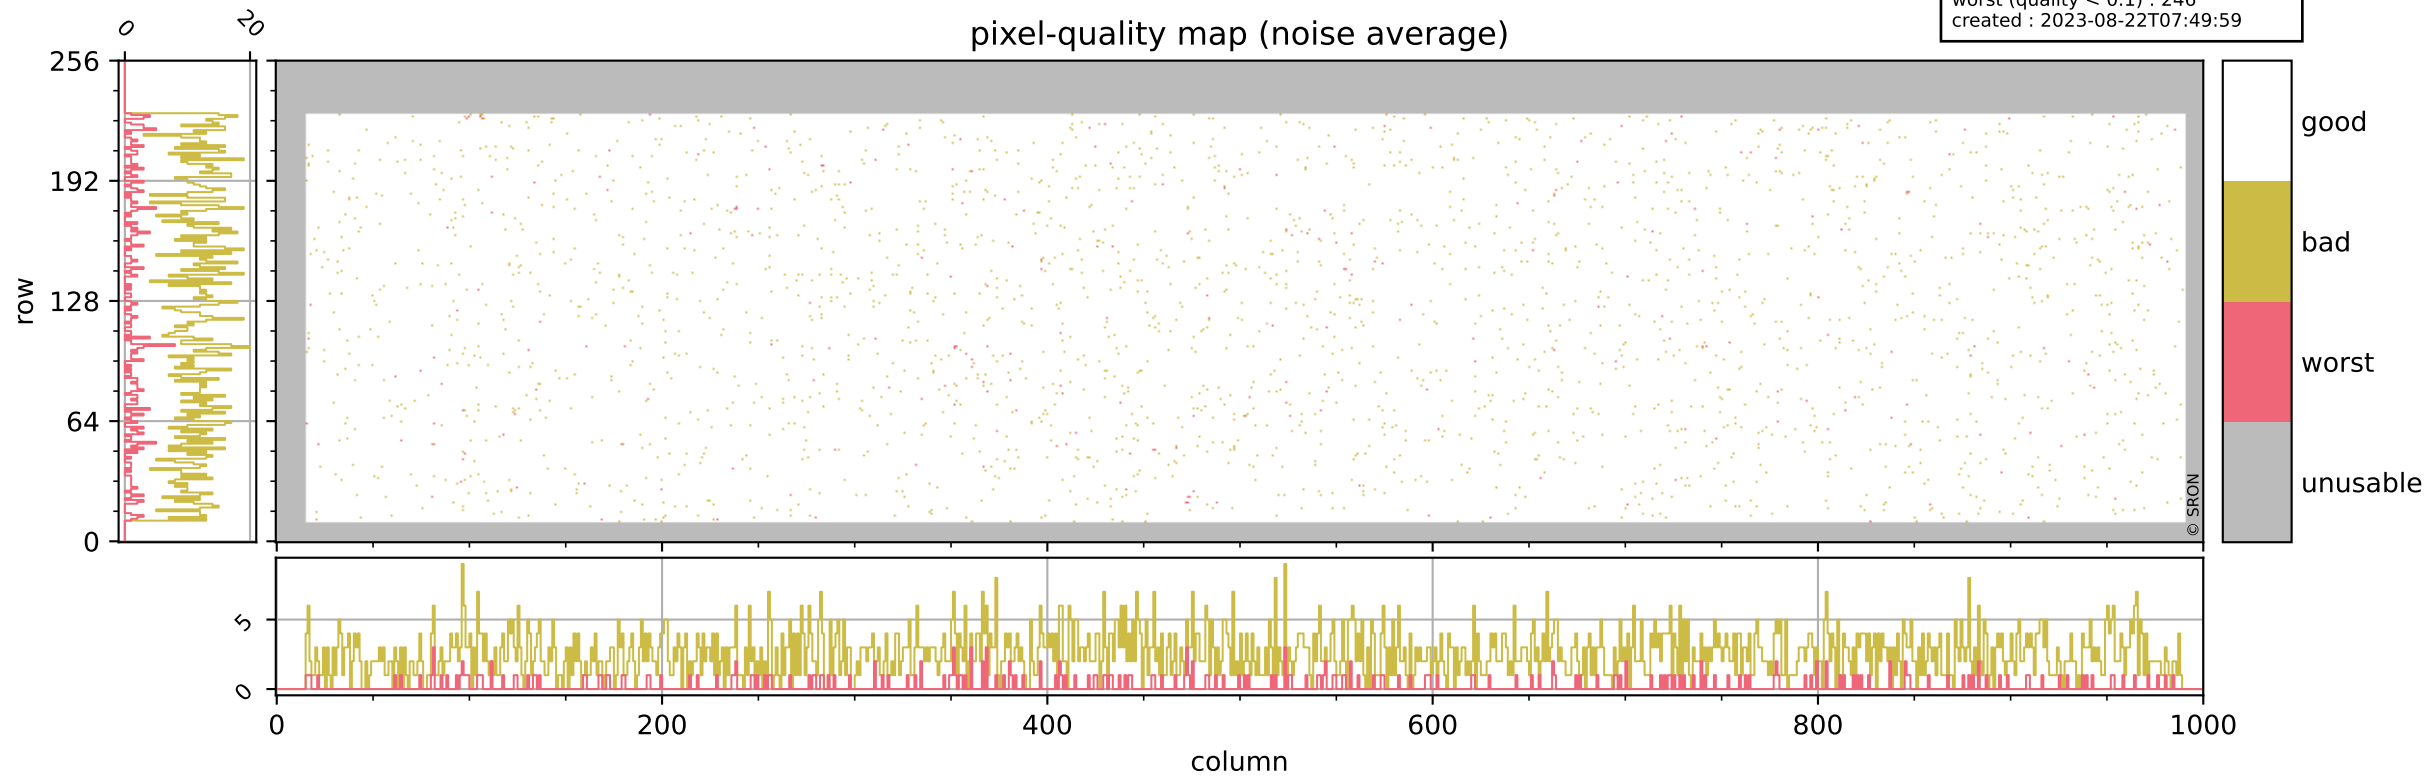

Tropomi SWIR pixel quality (official)

orbits : 18 in [5887, 5932]
coverage : 2018-12-02 / 2018-12-05
bad (quality < 0.8) : 2794
worst (quality < 0.1) : 327
created : 2023-08-22T07:49:58

pixel-quality map

Tropomi SWIR pixel quality (official)

orbits : 18 in [5887, 5932]
coverage : 2018-12-02 / 2018-12-05
bad (quality < 0.8) : 289
worst (quality < 0.1) : 116
created : 2023-08-22T07:49:59

Tropomi SWIR pixel quality (official)

orbits : 18 in [5887, 5932]
coverage : 2018-12-02 / 2018-12-05
bad (quality < 0.8) : 2543
worst (quality < 0.1) : 246
created : 2023-08-22T07:49:59

Tropomi SWIR pixel quality (official)

orbits : 18 in [5887, 5932]
coverage : 2018-12-02 / 2018-12-05
to good : 357
good to bad : 779
to worst : 115
created : 2023-08-22T07:49:59

Tropomi SWIR pixel quality (official) ground-tracks of Sentinel-5P

orbits : 18 in [5887, 5932]
coverage : 2018-12-02 / 2018-12-05
created : 2023-08-22T07:50:00

■ ICID: 9

Tropomi SWIR pixel quality (official)