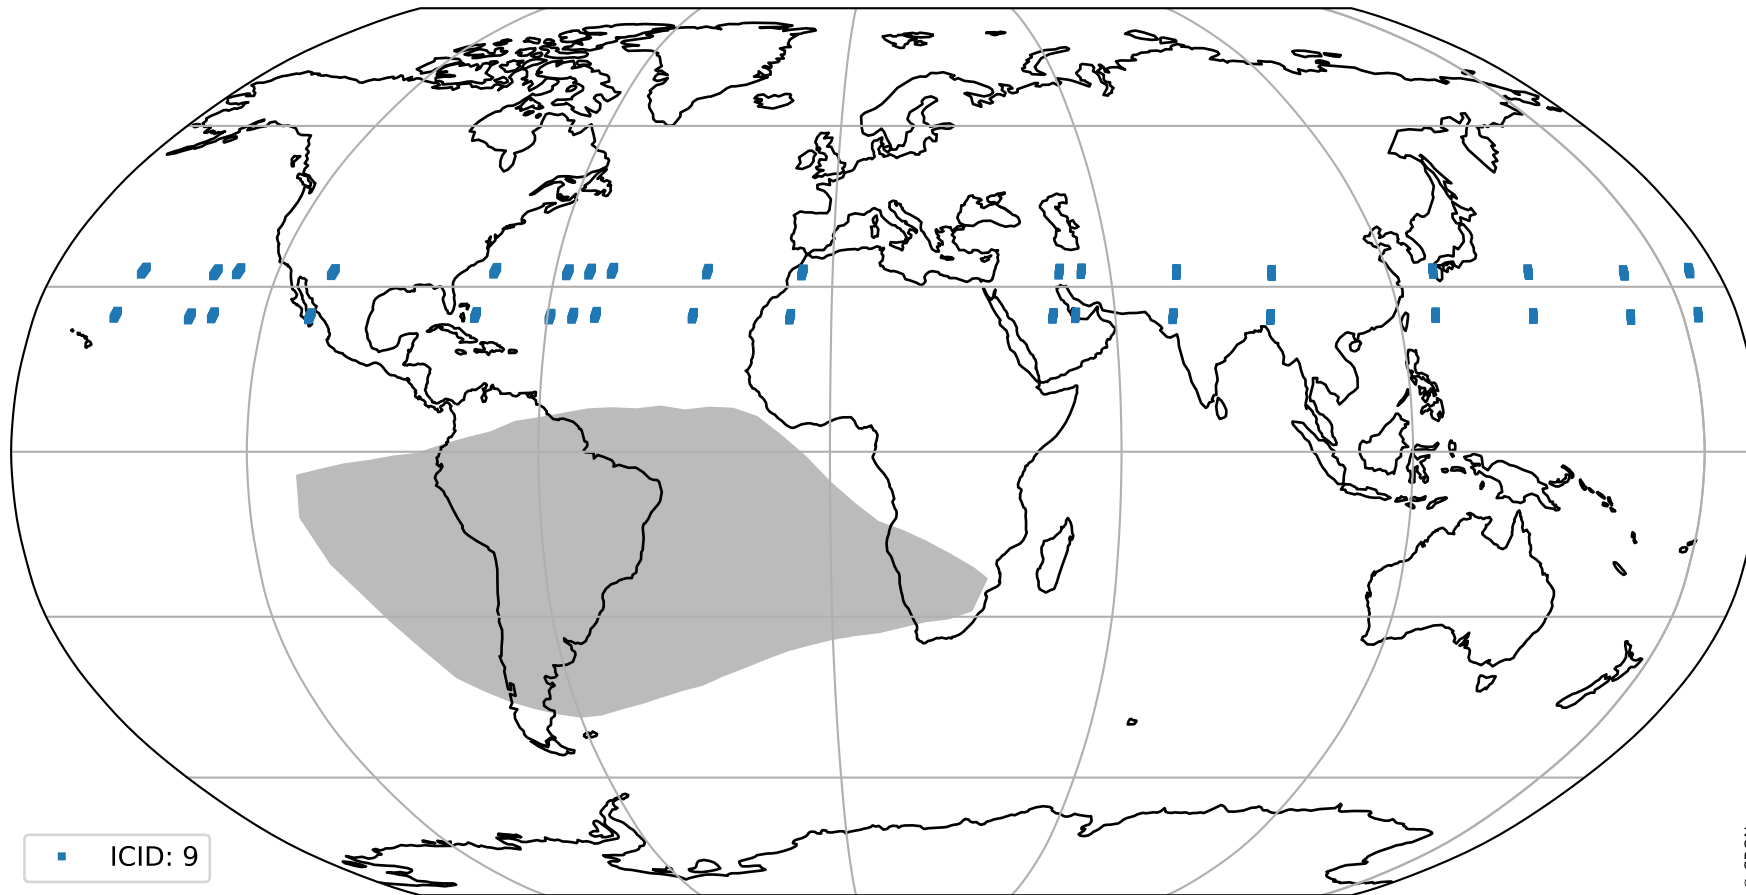

orbits : 18 in [5887, 5932]
coverage : 2018-12-02 / 2018-12-05
bad (quality < 0.8) : 2543
worst (quality < 0.1) : 246
created : 2023-08-22T07:49:59

Tropomi SWIR pixel quality (official)

orbits : 18 in [5887, 5932]
coverage : 2018-12-02 / 2018-12-05
to good : 357
good to bad : 779
to worst : 115
created : 2023-08-22T07:49:59

total quality compared with SWIR pixel-quality CKD

Tropomi SWIR pixel quality (official)

orbits : 18 in [5887, 5932]
coverage : 2018-12-02 / 2018-12-05
created : 2023-08-22T07:49:59

Histograms of pixel-quality

Tropomi SWIR pixel quality (official) ground-tracks of Sentinel-5P

orbits : 18 in [5887, 5932]
coverage : 2018-12-02 / 2018-12-05
created : 2023-08-22T07:50:00

■ ICID: 9

Tropomi SWIR pixel quality (official)

orbits : [2827, 5932]
coverage : 2018-04-30 / 2018-12-05
created : 2023-08-22T07:50:00

trend of pixel quality & temperatures