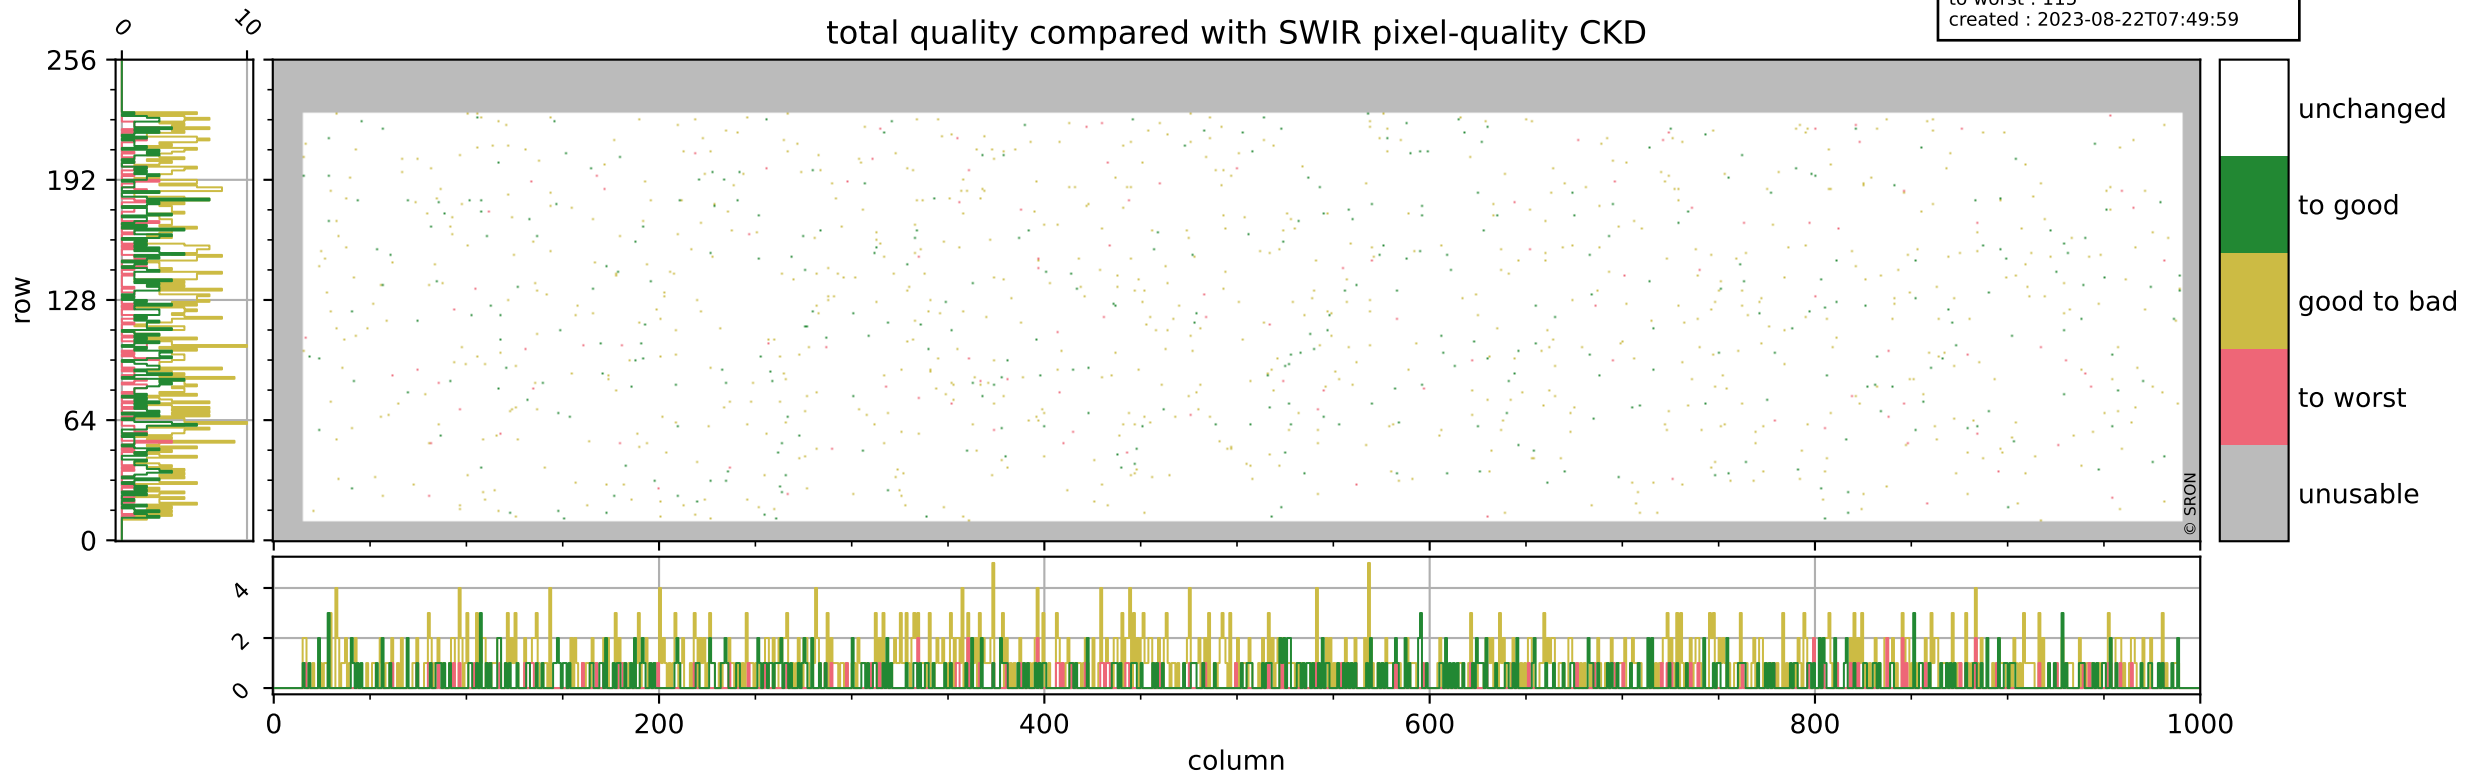

Tropomi SWIR pixel quality (official)

orbits : 18 in [5887, 5932]
coverage : 2018-12-02 / 2018-12-05
bad (quality < 0.8) : 289
worst (quality < 0.1) : 116
created : 2023-08-22T07:49:59

Tropomi SWIR pixel quality (official)

orbits : 18 in [5887, 5932]
coverage : 2018-12-02 / 2018-12-05
bad (quality < 0.8) : 2543
worst (quality < 0.1) : 246
created : 2023-08-22T07:49:59

Tropomi SWIR pixel quality (official)

orbits : 18 in [5887, 5932]
coverage : 2018-12-02 / 2018-12-05
to good : 357
good to bad : 779
to worst : 115
created : 2023-08-22T07:49:59

total quality compared with SWIR pixel-quality CKD

Tropomi SWIR pixel quality (official)

orbits : 18 in [5887, 5932]
coverage : 2018-12-02 / 2018-12-05
created : 2023-08-22T07:49:59

Histograms of pixel-quality

Tropomi SWIR pixel quality (official) ground-tracks of Sentinel-5P

orbits : 18 in [5887, 5932]
coverage : 2018-12-02 / 2018-12-05
created : 2023-08-22T07:50:00

■ ICID: 9

Tropomi SWIR pixel quality (official)