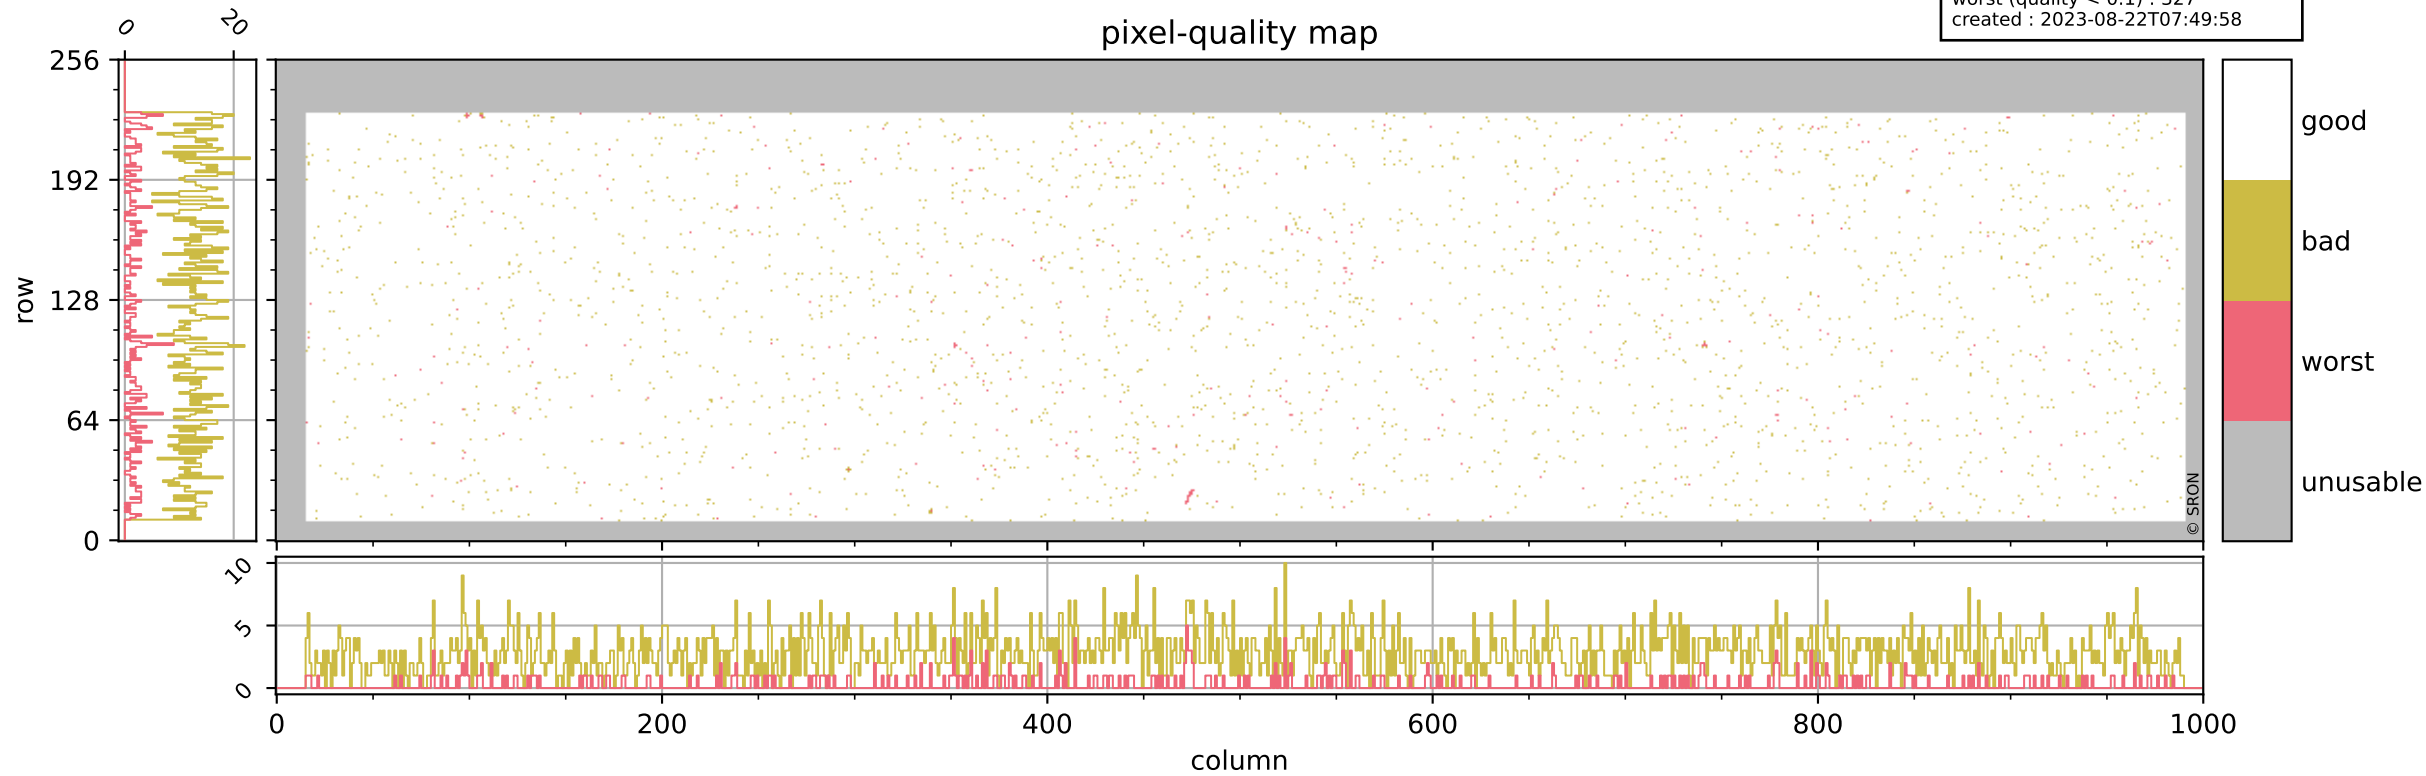

Tropomi SWIR pixel quality (official)

orbits : 18 in [5887, 5932]
coverage : 2018-12-02 / 2018-12-05
bad (quality < 0.8) : 2794
worst (quality < 0.1) : 327
created : 2023-08-22T07:49:58

pixel-quality map

Tropomi SWIR pixel quality (official)

orbits : 18 in [5887, 5932]
coverage : 2018-12-02 / 2018-12-05
bad (quality < 0.8) : 289
worst (quality < 0.1) : 116
created : 2023-08-22T07:49:59

Tropomi SWIR pixel quality (official)

orbits : 18 in [5887, 5932]
coverage : 2018-12-02 / 2018-12-05
bad (quality < 0.8) : 2543
worst (quality < 0.1) : 246
created : 2023-08-22T07:49:59

Tropomi SWIR pixel quality (official)

orbits : 18 in [5887, 5932]
coverage : 2018-12-02 / 2018-12-05
to good : 357
good to bad : 779
to worst : 115
created : 2023-08-22T07:49:59

Tropomi SWIR pixel quality (official) ground-tracks of Sentinel-5P

orbits : 18 in [5887, 5932]
coverage : 2018-12-02 / 2018-12-05
created : 2023-08-22T07:50:00

■ ICID: 9

Tropomi SWIR pixel quality (official)