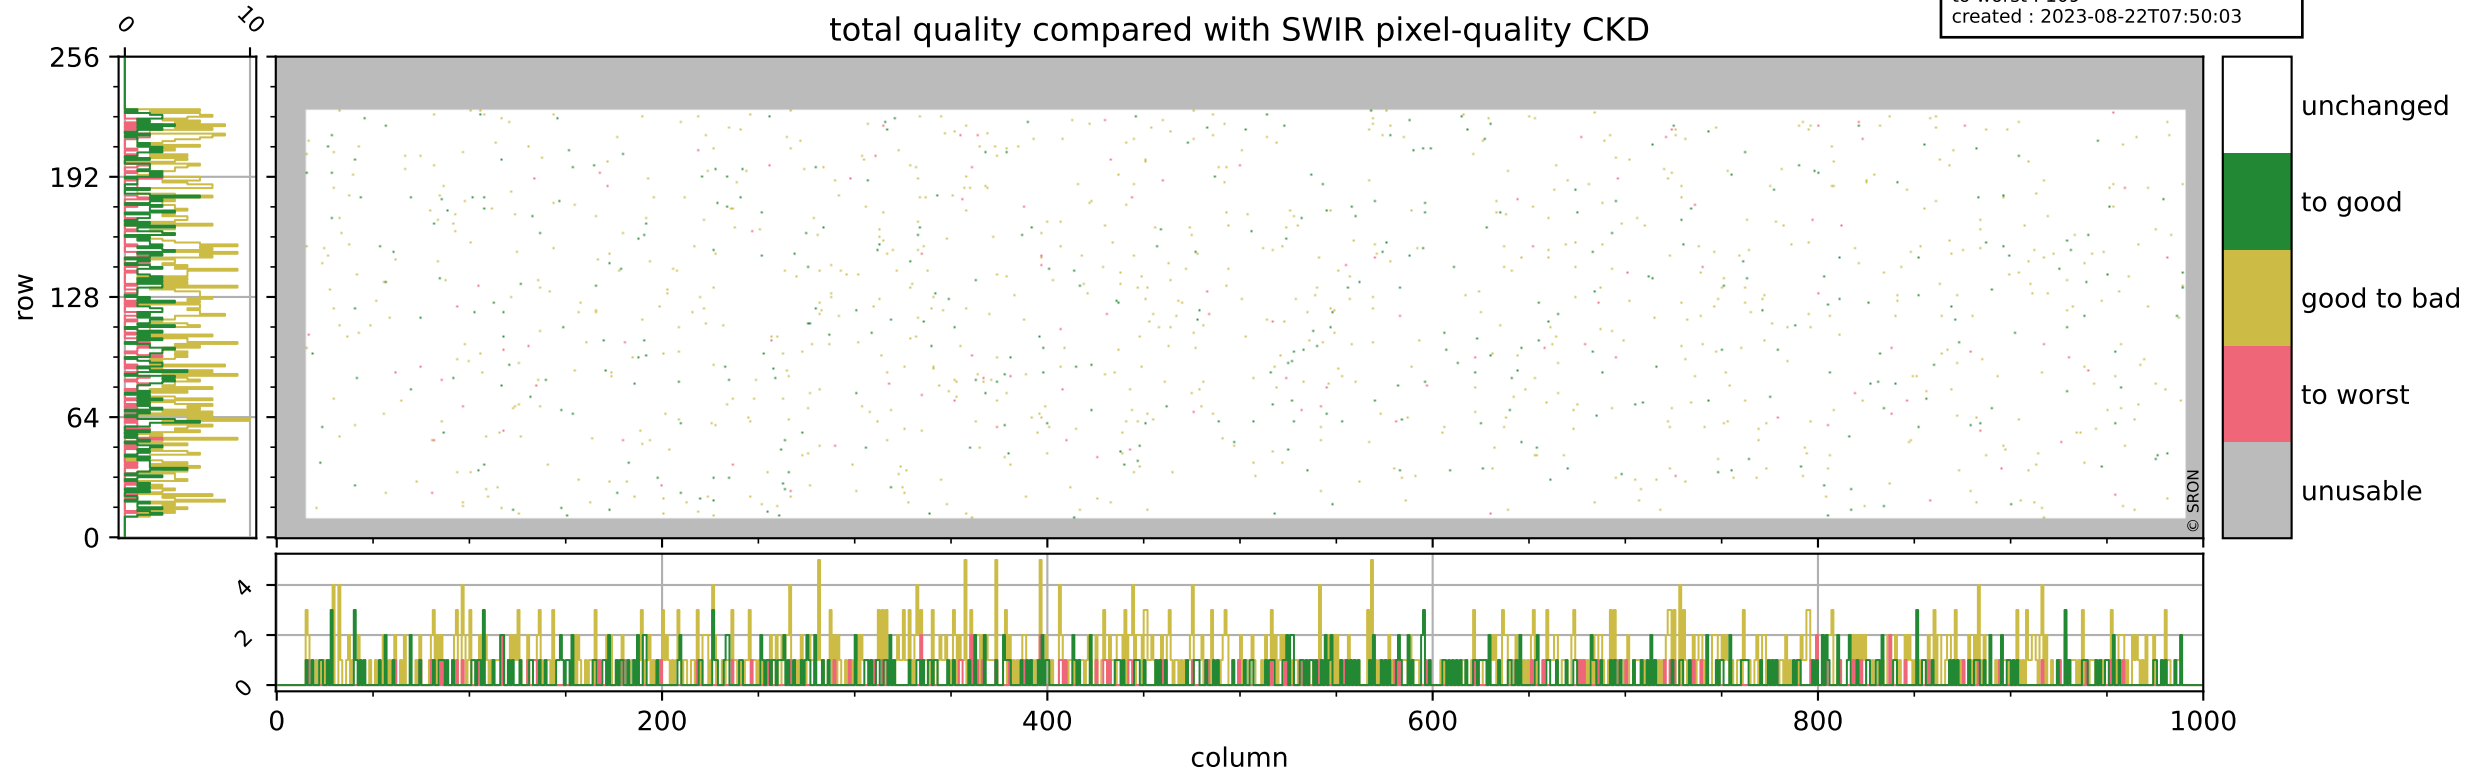

Tropomi SWIR pixel quality (official)

orbits : 19 in [5917, 5962]
coverage : 2018-12-04 / 2018-12-07
bad (quality < 0.8) : 291
worst (quality < 0.1) : 114
created : 2023-08-22T07:50:03

Tropomi SWIR pixel quality (official)

orbits : 19 in [5917, 5962]
coverage : 2018-12-04 / 2018-12-07
bad (quality < 0.8) : 2553
worst (quality < 0.1) : 239
created : 2023-08-22T07:50:03

pixel-quality map (noise average)

Tropomi SWIR pixel quality (official)

orbits : 19 in [5917, 5962]
coverage : 2018-12-04 / 2018-12-07
to good : 361
good to bad : 796
to worst : 109
created : 2023-08-22T07:50:03

total quality compared with SWIR pixel-quality CKD

Tropomi SWIR pixel quality (official)

orbits : 19 in [5917, 5962]
coverage : 2018-12-04 / 2018-12-07
created : 2023-08-22T07:50:04

Histograms of pixel-quality

Tropomi SWIR pixel quality (official) ground-tracks of Sentinel-5P

orbits : 19 in [5917, 5962]
coverage : 2018-12-04 / 2018-12-07
created : 2023-08-22T07:50:04