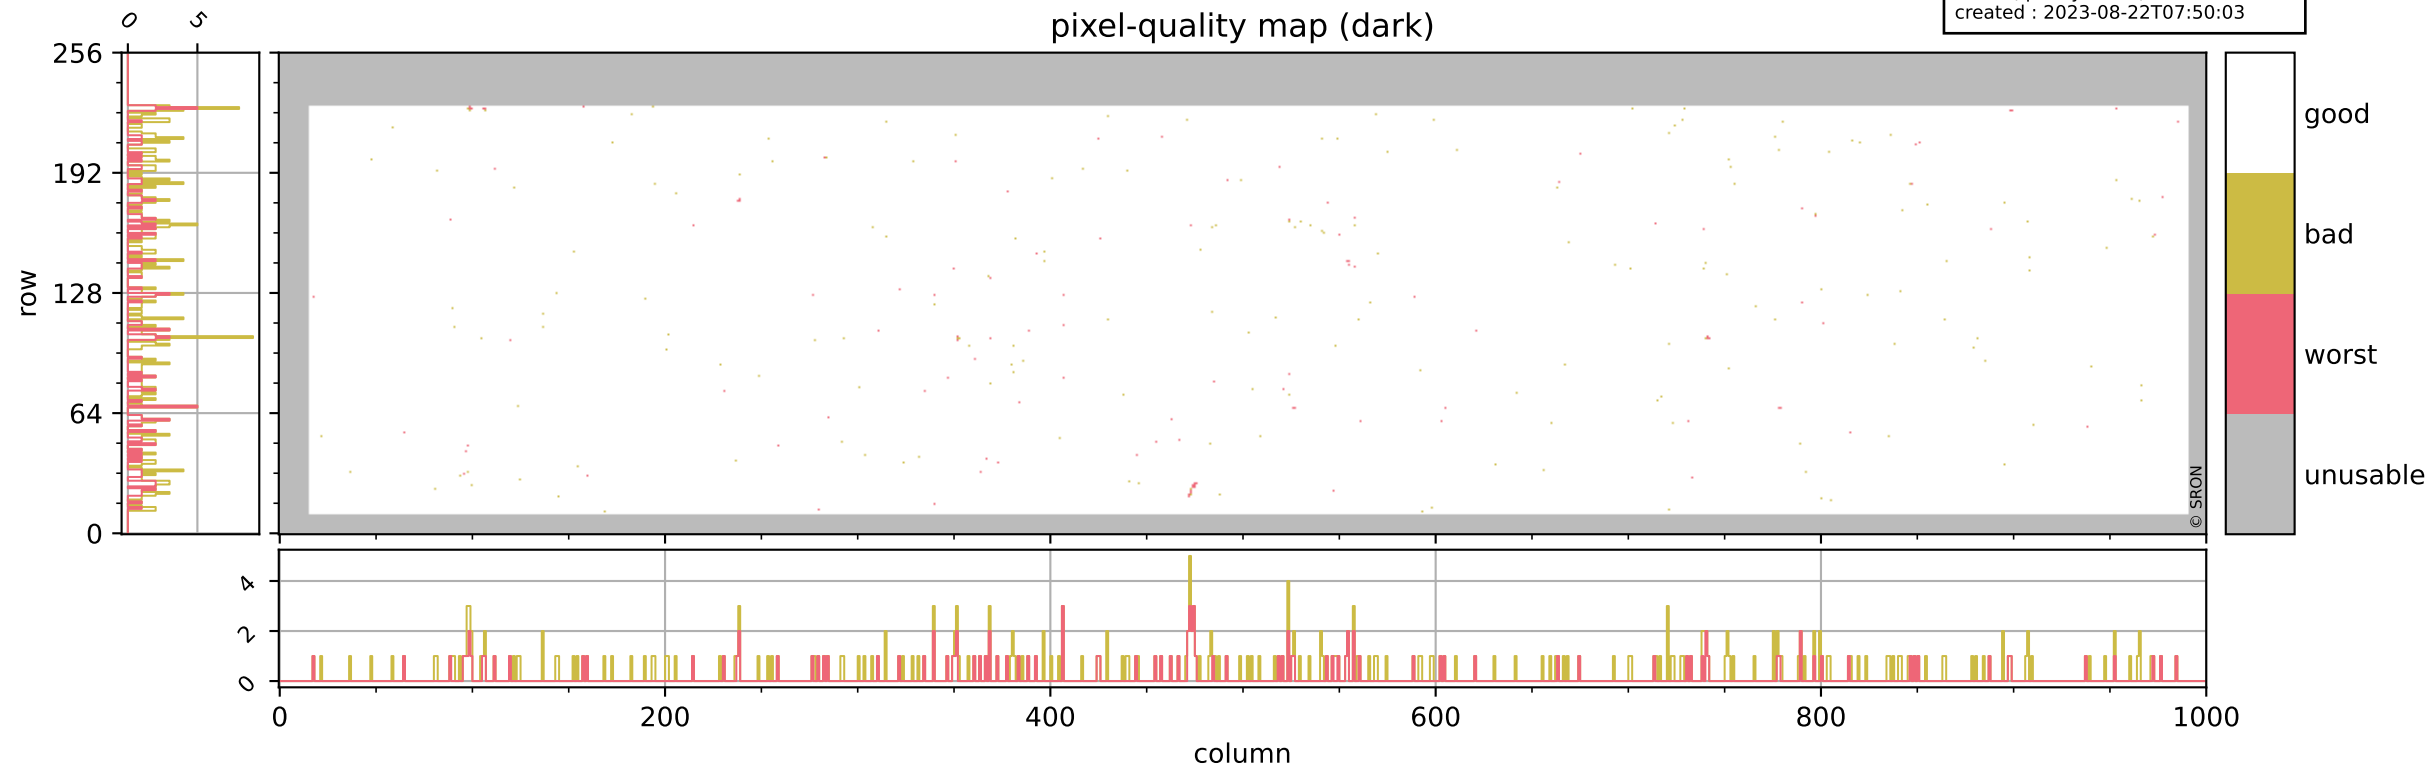

Tropomi SWIR pixel quality (official)

orbits : 19 in [5917, 5962]
coverage : 2018-12-04 / 2018-12-07
bad (quality < 0.8) : 2802
worst (quality < 0.1) : 320
created : 2023-08-22T07:50:03

pixel-quality map

Tropomi SWIR pixel quality (official)

orbits : 19 in [5917, 5962]
coverage : 2018-12-04 / 2018-12-07
bad (quality < 0.8) : 291
worst (quality < 0.1) : 114
created : 2023-08-22T07:50:03

Tropomi SWIR pixel quality (official)

orbits : 19 in [5917, 5962]
coverage : 2018-12-04 / 2018-12-07
bad (quality < 0.8) : 2553
worst (quality < 0.1) : 239
created : 2023-08-22T07:50:03

pixel-quality map (noise average)

Tropomi SWIR pixel quality (official)

orbits : 19 in [5917, 5962]
coverage : 2018-12-04 / 2018-12-07
created : 2023-08-22T07:50:04

Histograms of pixel-quality

Tropomi SWIR pixel quality (official) ground-tracks of Sentinel-5P

orbits : 19 in [5917, 5962]
coverage : 2018-12-04 / 2018-12-07
created : 2023-08-22T07:50:04