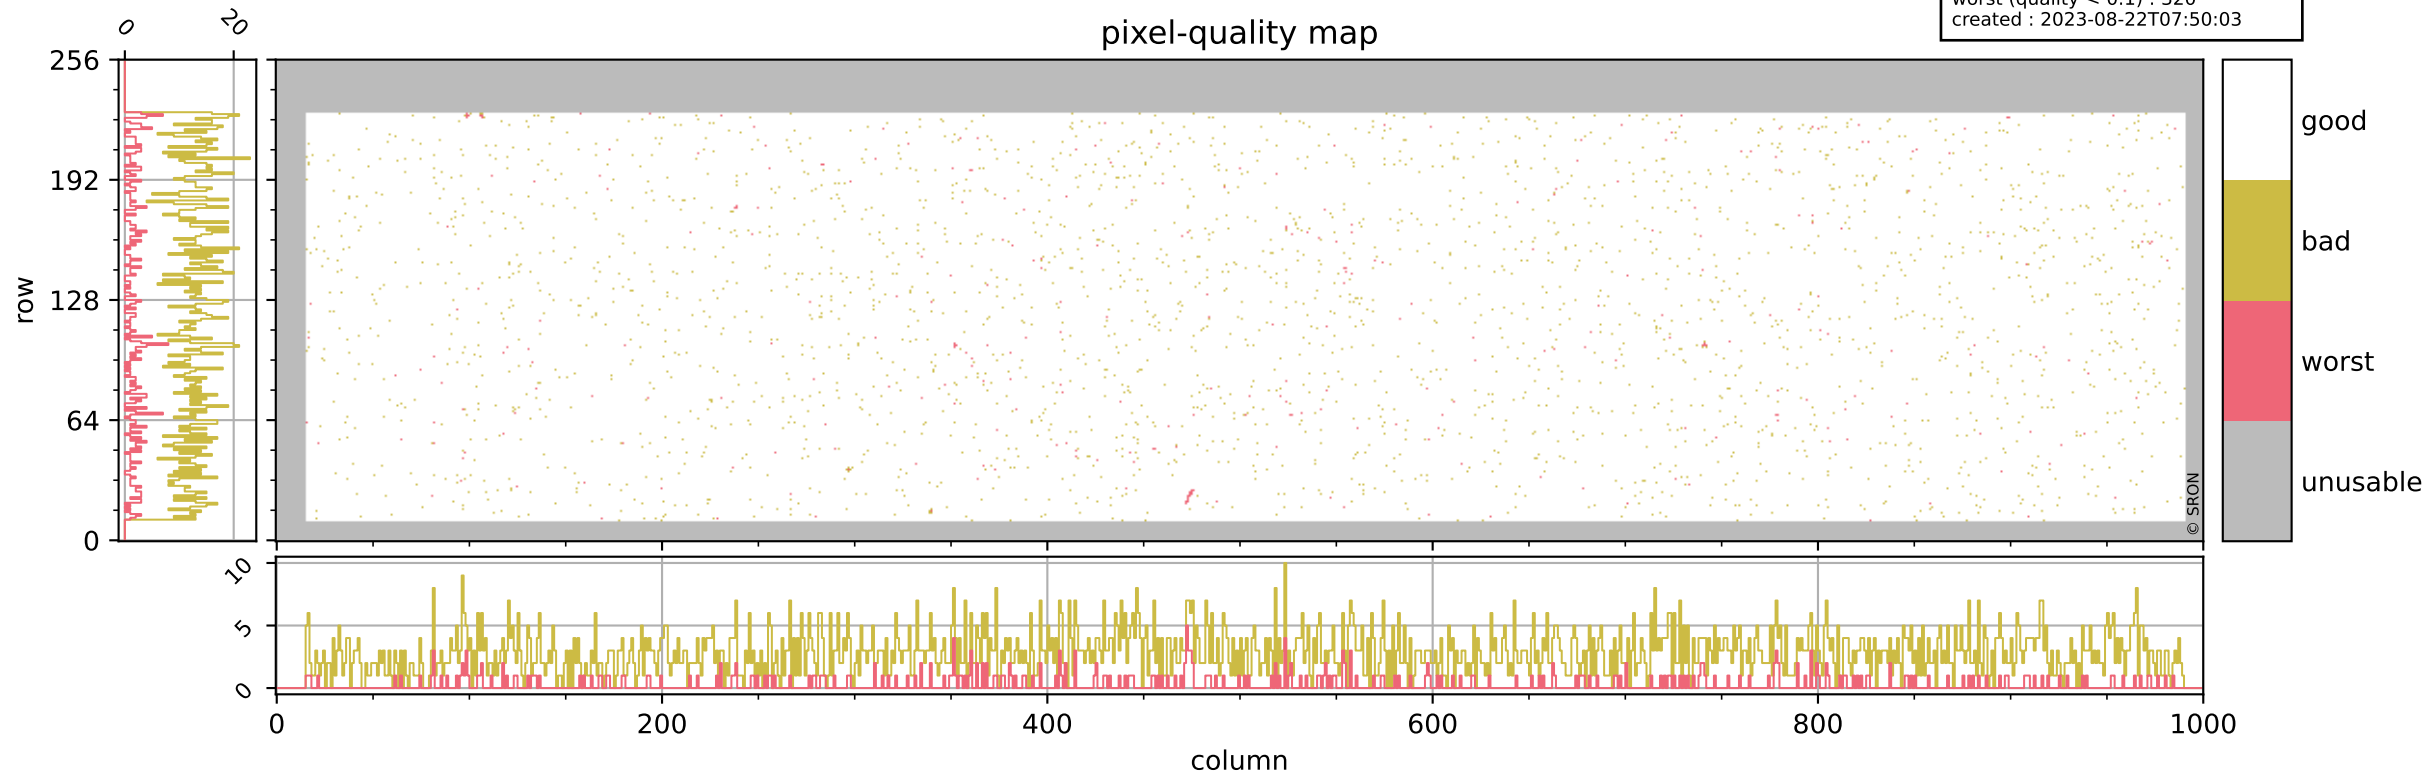

Tropomi SWIR pixel quality (official)

orbits : 19 in [5917, 5962]
coverage : 2018-12-04 / 2018-12-07
bad (quality < 0.8) : 2802
worst (quality < 0.1) : 320
created : 2023-08-22T07:50:03

pixel-quality map

Tropomi SWIR pixel quality (official)

orbits : 19 in [5917, 5962]
coverage : 2018-12-04 / 2018-12-07
bad (quality < 0.8) : 291
worst (quality < 0.1) : 114
created : 2023-08-22T07:50:03

Tropomi SWIR pixel quality (official)

orbits : 19 in [5917, 5962]
coverage : 2018-12-04 / 2018-12-07
bad (quality < 0.8) : 2553
worst (quality < 0.1) : 239
created : 2023-08-22T07:50:03

pixel-quality map (noise average)

Tropomi SWIR pixel quality (official)

orbits : 19 in [5917, 5962]
coverage : 2018-12-04 / 2018-12-07
created : 2023-08-22T07:50:04

Histograms of pixel-quality

Tropomi SWIR pixel quality (official) ground-tracks of Sentinel-5P

orbits : 19 in [5917, 5962]
coverage : 2018-12-04 / 2018-12-07
created : 2023-08-22T07:50:04