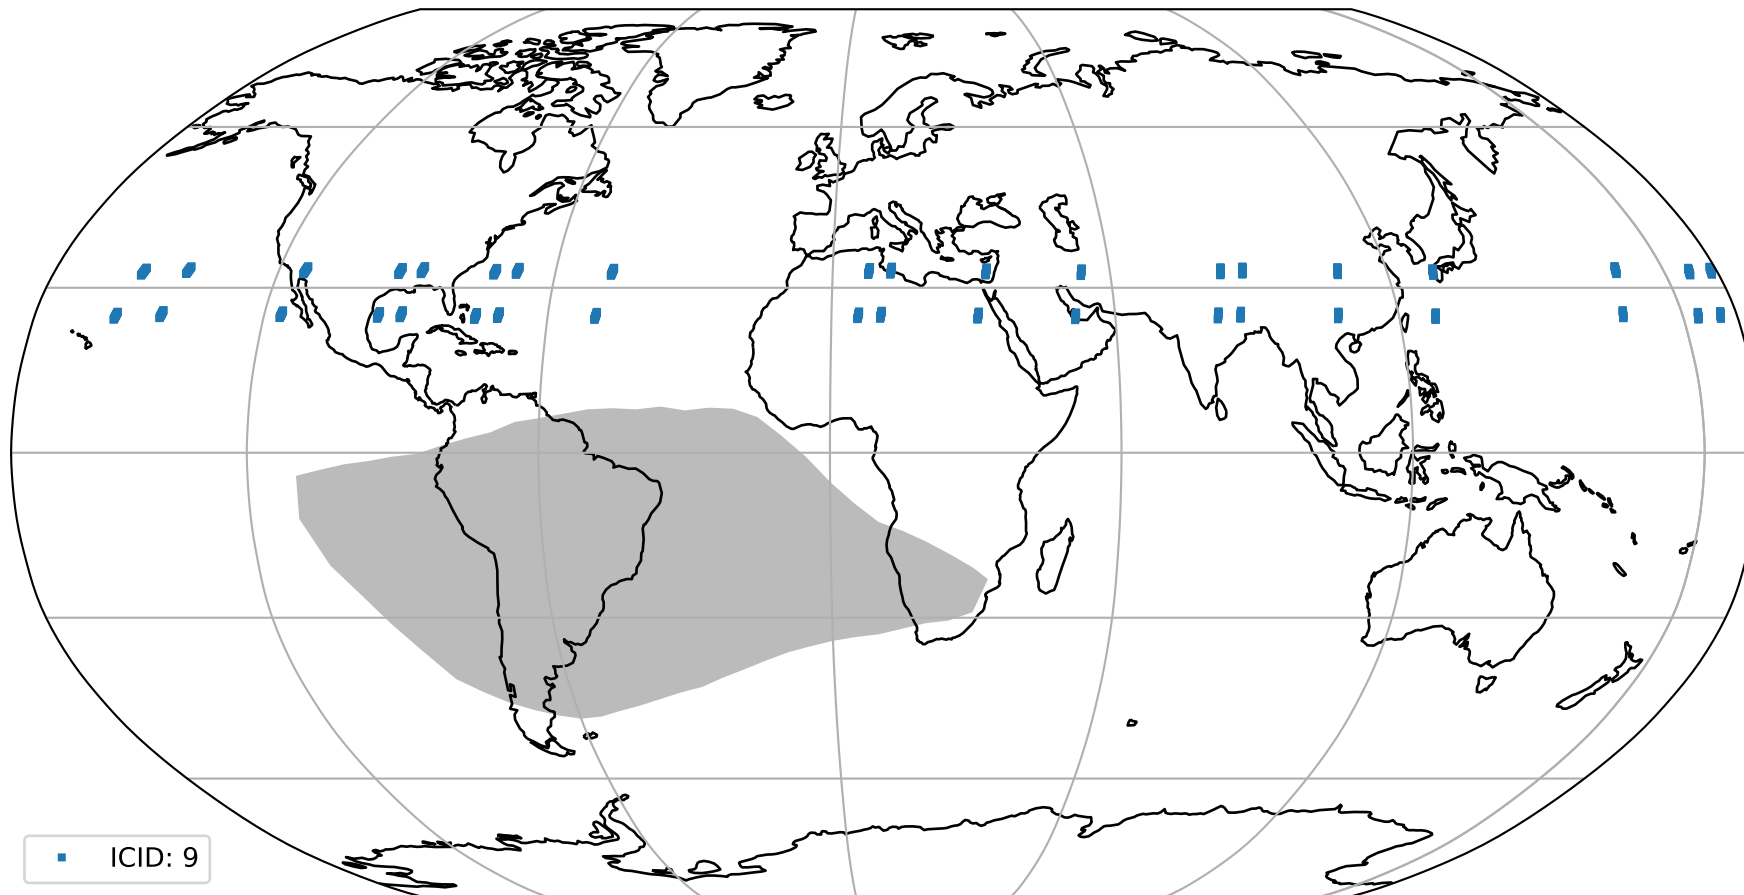

orbits : 19 in [5917, 5962]
coverage : 2018-12-04 / 2018-12-07
bad (quality < 0.8) : 2553
worst (quality < 0.1) : 239
created : 2023-08-22T07:50:03

pixel-quality map (noise average)

Tropomi SWIR pixel quality (official)

orbits : 19 in [5917, 5962]
coverage : 2018-12-04 / 2018-12-07
to good : 361
good to bad : 796
to worst : 109
created : 2023-08-22T07:50:03

total quality compared with SWIR pixel-quality CKD

Tropomi SWIR pixel quality (official)

orbits : 19 in [5917, 5962]
coverage : 2018-12-04 / 2018-12-07
created : 2023-08-22T07:50:04

Histograms of pixel-quality

Tropomi SWIR pixel quality (official) ground-tracks of Sentinel-5P

orbits : 19 in [5917, 5962]
coverage : 2018-12-04 / 2018-12-07
created : 2023-08-22T07:50:04

Tropomi SWIR pixel quality (official)

orbits : [2827, 5962]
coverage : 2018-04-30 / 2018-12-07
created : 2023-08-22T07:50:04

trend of pixel quality & temperatures