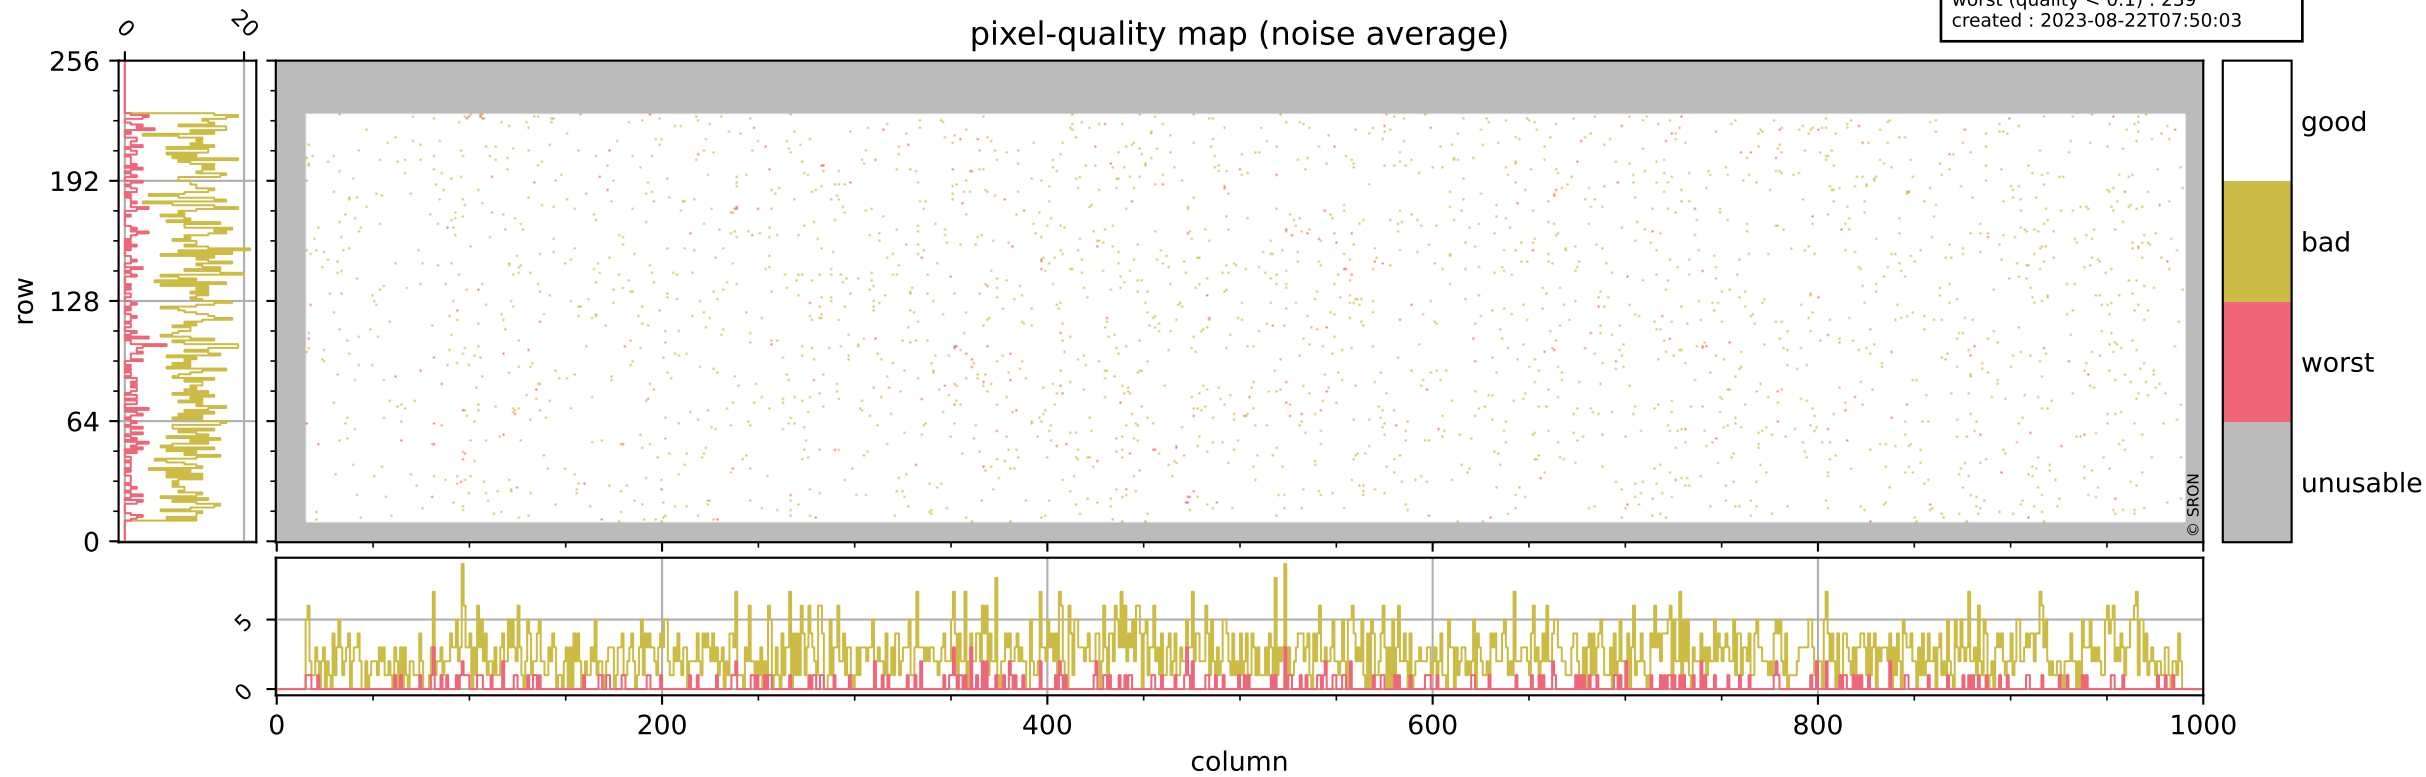

Tropomi SWIR pixel quality (official)

orbits : 19 in [5917, 5962]
coverage : 2018-12-04 / 2018-12-07
bad (quality < 0.8) : 291
worst (quality < 0.1) : 114
created : 2023-08-22T07:50:03

Tropomi SWIR pixel quality (official)

orbits : 19 in [5917, 5962]
coverage : 2018-12-04 / 2018-12-07
bad (quality < 0.8) : 2553
worst (quality < 0.1) : 239
created : 2023-08-22T07:50:03

pixel-quality map (noise average)

Tropomi SWIR pixel quality (official)

orbits : 19 in [5917, 5962]
coverage : 2018-12-04 / 2018-12-07
to good : 361
good to bad : 796
to worst : 109
created : 2023-08-22T07:50:03

total quality compared with SWIR pixel-quality CKD

Tropomi SWIR pixel quality (official)

orbits : 19 in [5917, 5962]
coverage : 2018-12-04 / 2018-12-07
created : 2023-08-22T07:50:04

Histograms of pixel-quality

Tropomi SWIR pixel quality (official) ground-tracks of Sentinel-5P

orbits : 19 in [5917, 5962]
coverage : 2018-12-04 / 2018-12-07
created : 2023-08-22T07:50:04