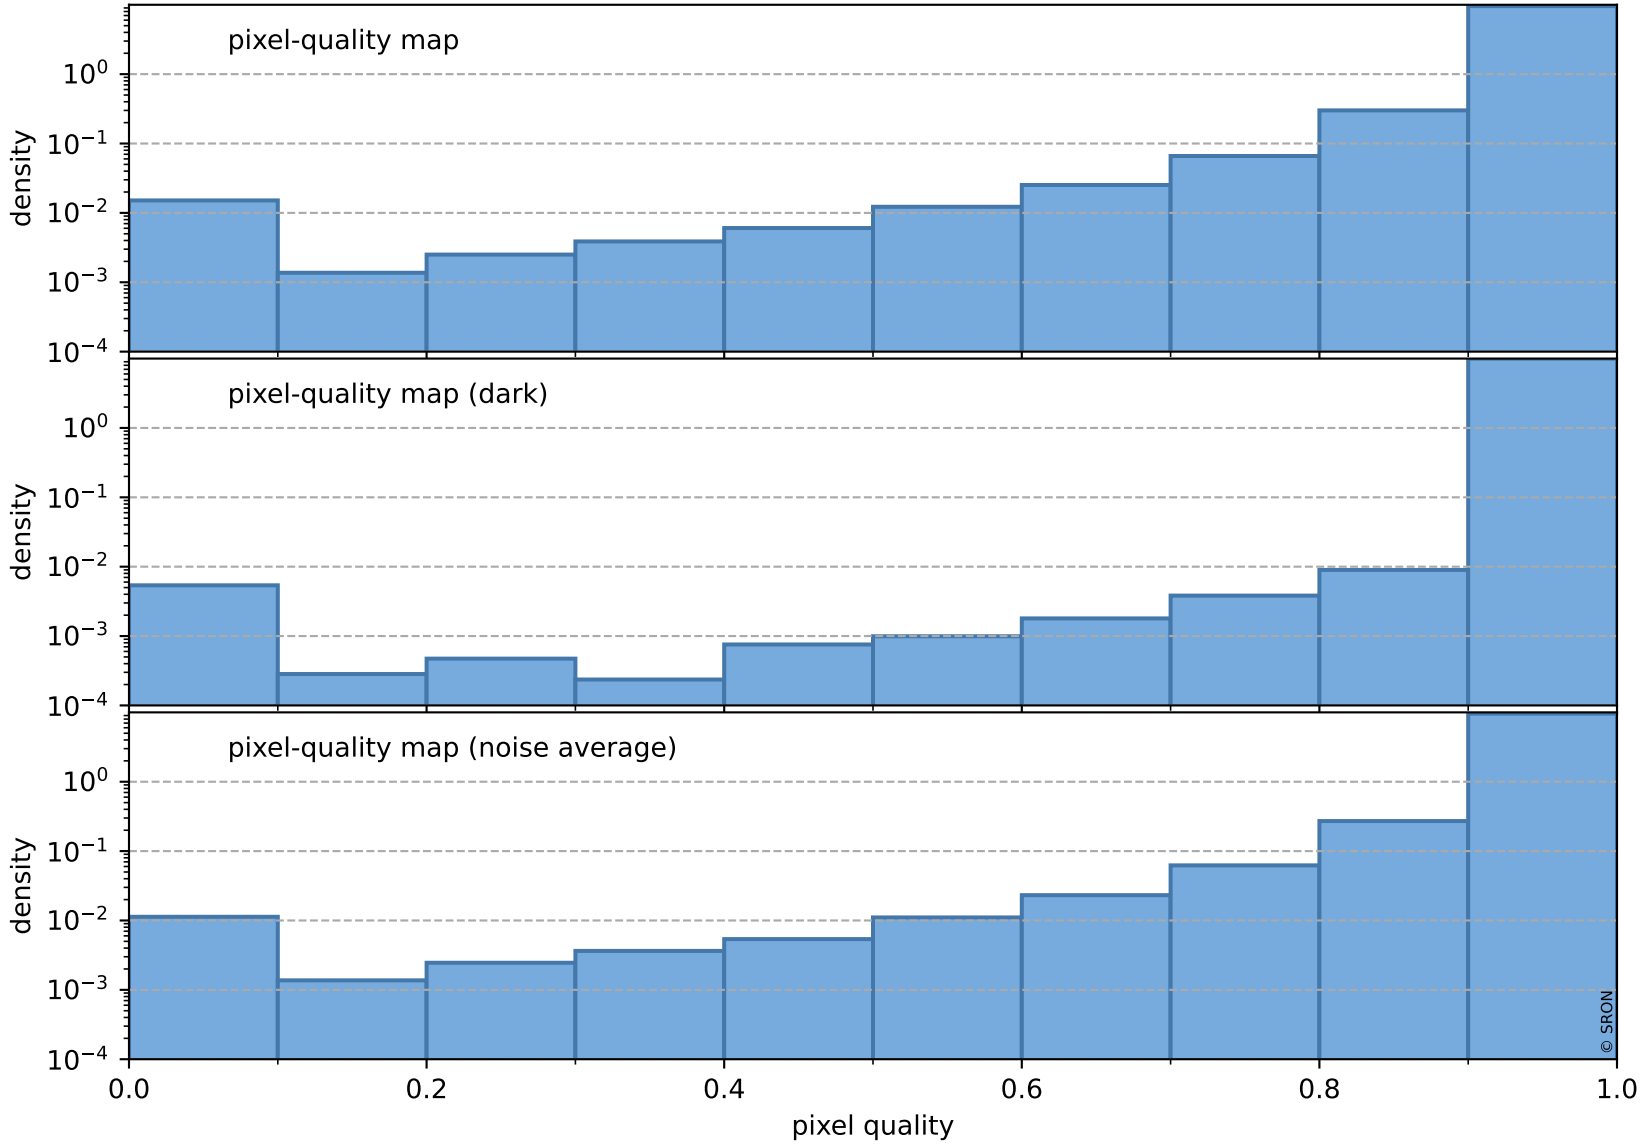

orbits : 19 in [5917, 5962]
coverage : 2018-12-04 / 2018-12-07
to good : 361
good to bad : 796
to worst : 109
created : 2023-08-22T07:50:03

total quality compared with SWIR pixel-quality CKD

Tropomi SWIR pixel quality (official)

orbits : 19 in [5917, 5962]
coverage : 2018-12-04 / 2018-12-07
created : 2023-08-22T07:50:04

Histograms of pixel-quality

Tropomi SWIR pixel quality (official) ground-tracks of Sentinel-5P

orbits : 19 in [5917, 5962]
coverage : 2018-12-04 / 2018-12-07
created : 2023-08-22T07:50:04

Tropomi SWIR pixel quality (official)

orbits : [2827, 5962]
coverage : 2018-04-30 / 2018-12-07
created : 2023-08-22T07:50:04

trend of pixel quality & temperatures