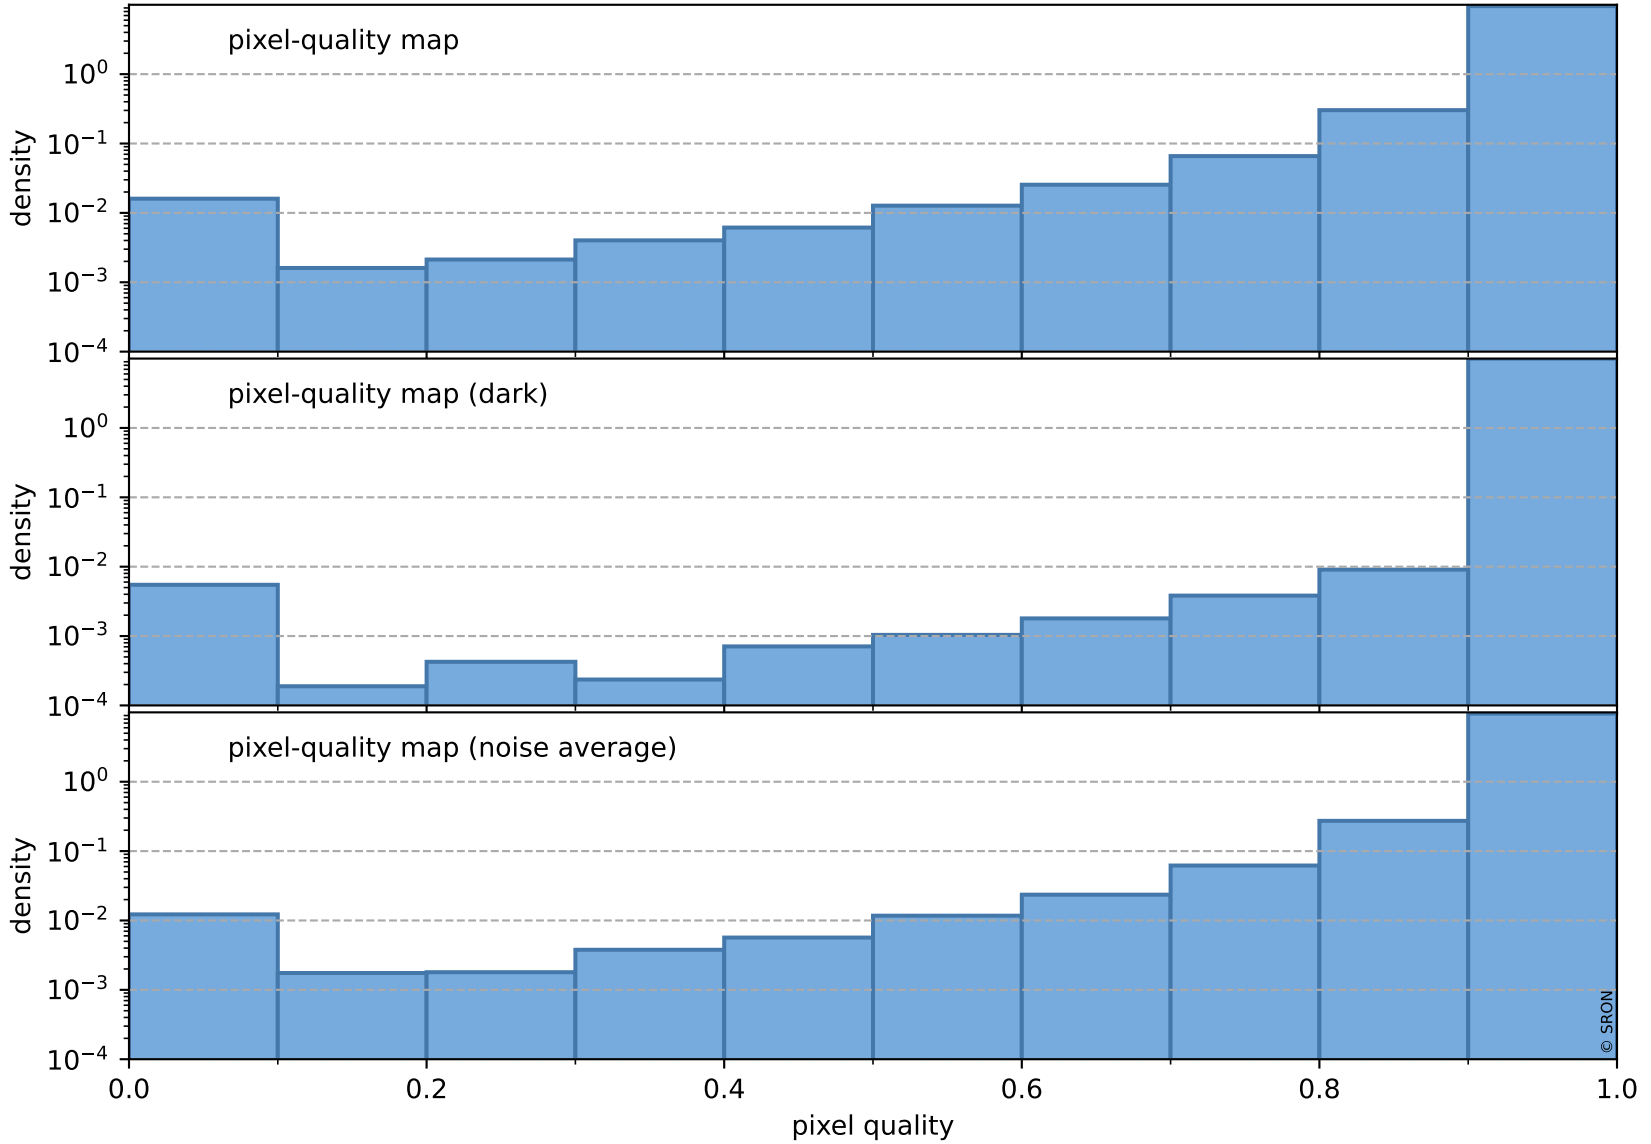

orbits : 19 in [5947, 5992]
coverage : 2018-12-06 / 2018-12-09
to good : 357
good to bad : 817
to worst : 127
created : 2023-08-22T07:50:08

total quality compared with SWIR pixel-quality CKD

Tropomi SWIR pixel quality (official)

orbits : 19 in [5947, 5992]
coverage : 2018-12-06 / 2018-12-09
created : 2023-08-22T07:50:08

Histograms of pixel-quality

Tropomi SWIR pixel quality (official) ground-tracks of Sentinel-5P

orbits : 19 in [5947, 5992]
coverage : 2018-12-06 / 2018-12-09
created : 2023-08-22T07:50:09

Tropomi SWIR pixel quality (official)

orbits : [2827, 5992]
coverage : 2018-04-30 / 2018-12-09
created : 2023-08-22T07:50:09

trend of pixel quality & temperatures