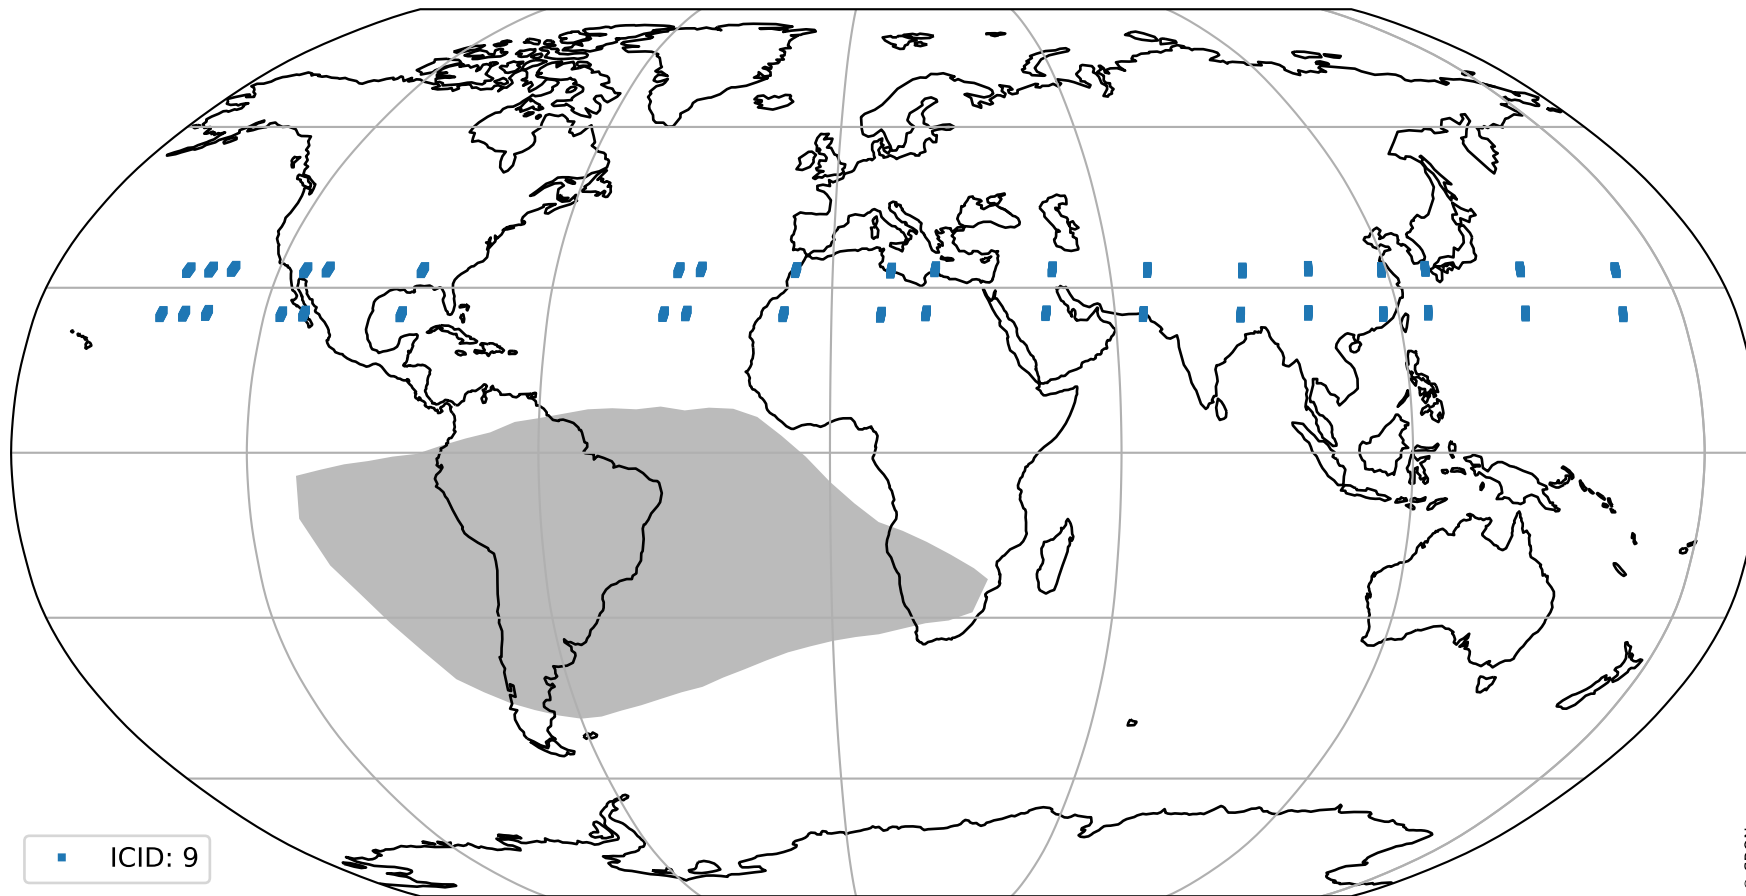

orbits : 19 in [5947, 5992]
coverage : 2018-12-06 / 2018-12-09
bad (quality < 0.8) : 2591
worst (quality < 0.1) : 259
created : 2023-08-22T07:50:08

pixel-quality map (noise average)

Tropomi SWIR pixel quality (official)

orbits : 19 in [5947, 5992]
coverage : 2018-12-06 / 2018-12-09
to good : 357
good to bad : 817
to worst : 127
created : 2023-08-22T07:50:08

total quality compared with SWIR pixel-quality CKD

Tropomi SWIR pixel quality (official)

orbits : 19 in [5947, 5992]
coverage : 2018-12-06 / 2018-12-09
created : 2023-08-22T07:50:08

Histograms of pixel-quality

Tropomi SWIR pixel quality (official) ground-tracks of Sentinel-5P

orbits : 19 in [5947, 5992]
coverage : 2018-12-06 / 2018-12-09
created : 2023-08-22T07:50:09

Tropomi SWIR pixel quality (official)

orbits : [2827, 5992]
coverage : 2018-04-30 / 2018-12-09
created : 2023-08-22T07:50:09

trend of pixel quality & temperatures