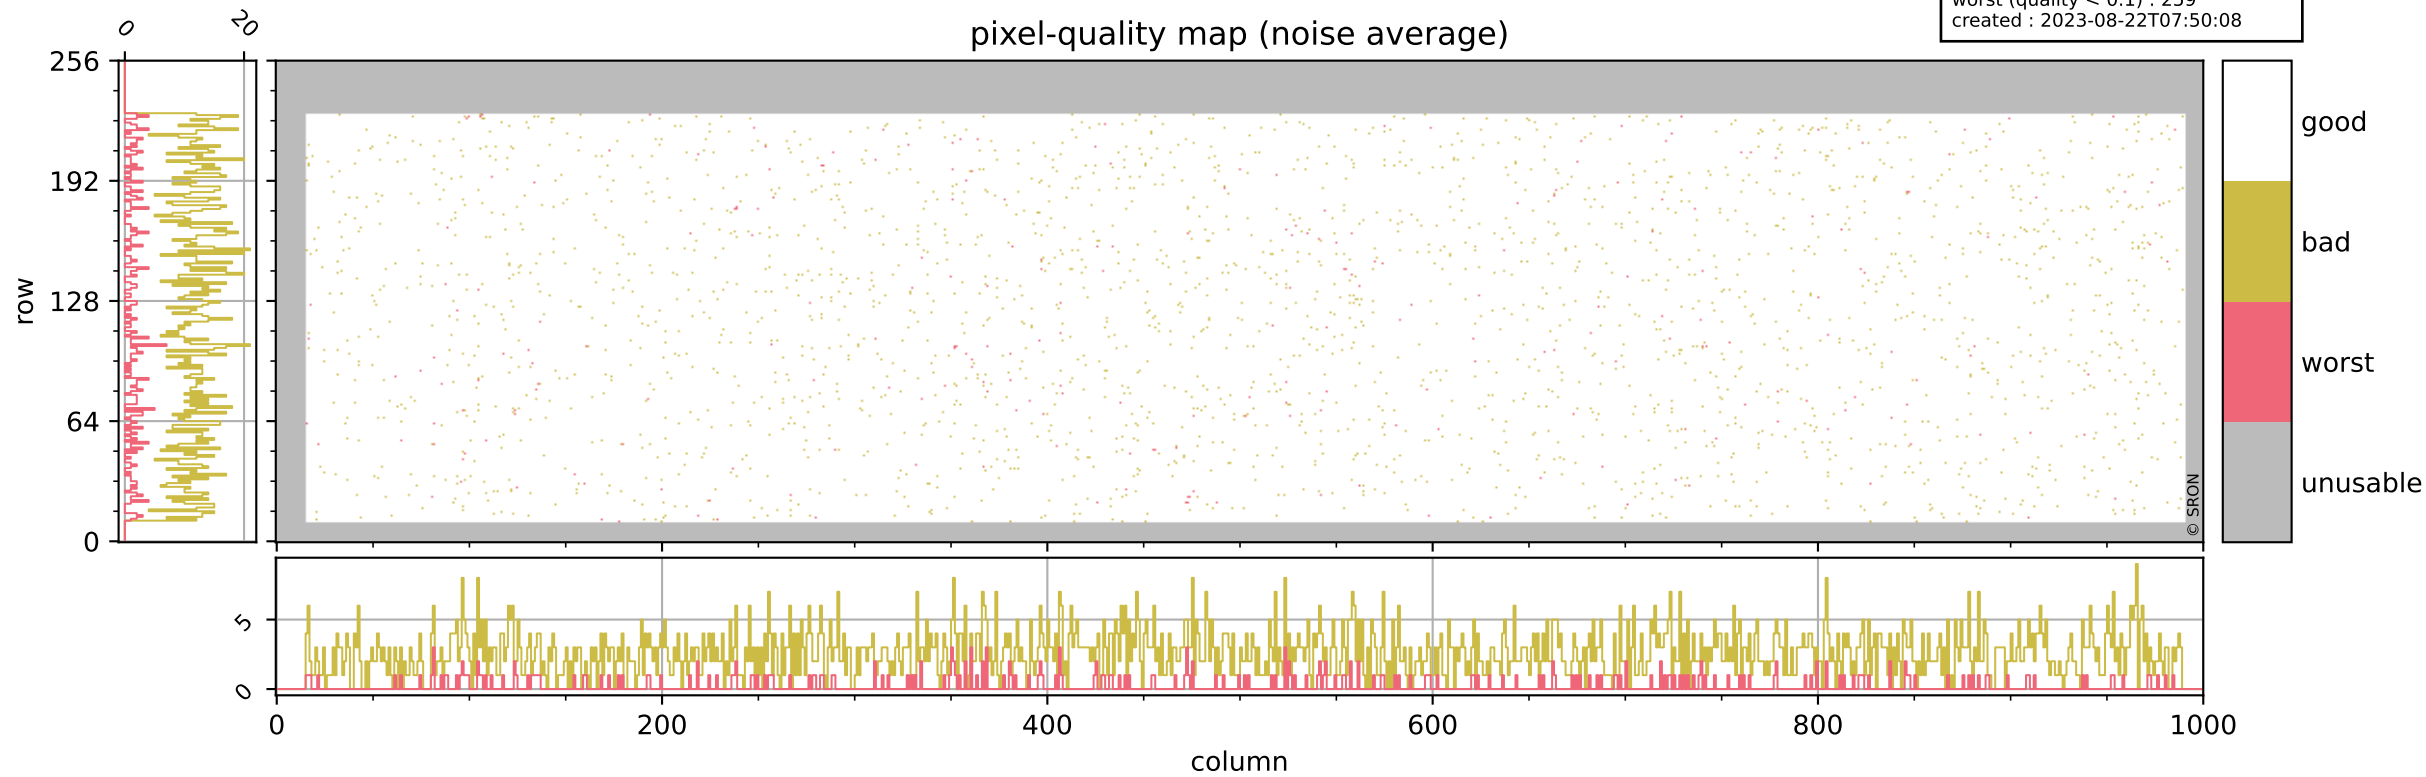

Tropomi SWIR pixel quality (official)

orbits : 19 in [5947, 5992]
coverage : 2018-12-06 / 2018-12-09
bad (quality < 0.8) : 290
worst (quality < 0.1) : 116
created : 2023-08-22T07:50:07

Tropomi SWIR pixel quality (official)

orbits : 19 in [5947, 5992]
coverage : 2018-12-06 / 2018-12-09
bad (quality < 0.8) : 2591
worst (quality < 0.1) : 259
created : 2023-08-22T07:50:08

pixel-quality map (noise average)

Tropomi SWIR pixel quality (official)

orbits : 19 in [5947, 5992]
coverage : 2018-12-06 / 2018-12-09
to good : 357
good to bad : 817
to worst : 127
created : 2023-08-22T07:50:08

total quality compared with SWIR pixel-quality CKD

Tropomi SWIR pixel quality (official)

orbits : 19 in [5947, 5992]
coverage : 2018-12-06 / 2018-12-09
created : 2023-08-22T07:50:08

Histograms of pixel-quality

Tropomi SWIR pixel quality (official) ground-tracks of Sentinel-5P

orbits : 19 in [5947, 5992]
coverage : 2018-12-06 / 2018-12-09
created : 2023-08-22T07:50:09