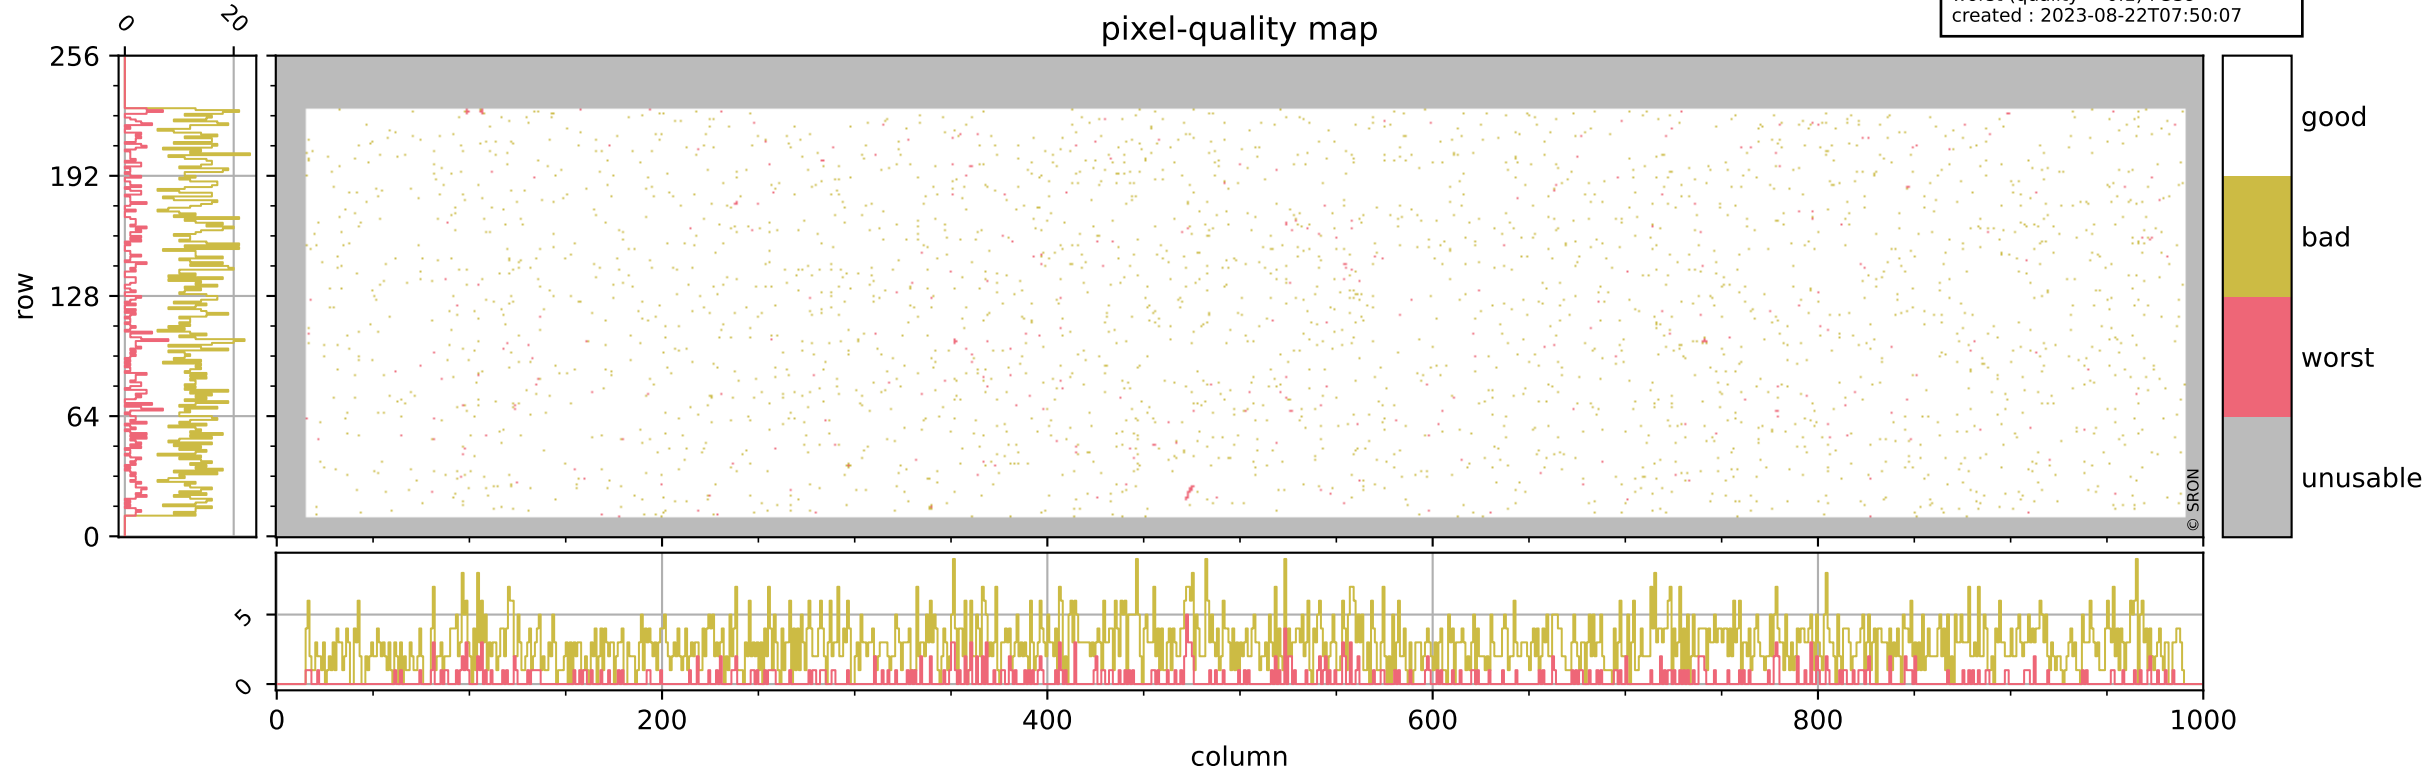

Tropomi SWIR pixel quality (official)

orbits : 19 in [5947, 5992]
coverage : 2018-12-06 / 2018-12-09
bad (quality < 0.8) : 2834
worst (quality < 0.1) : 339
created : 2023-08-22T07:50:07

pixel-quality map

Tropomi SWIR pixel quality (official)

orbits : 19 in [5947, 5992]
coverage : 2018-12-06 / 2018-12-09
bad (quality < 0.8) : 290
worst (quality < 0.1) : 116
created : 2023-08-22T07:50:07

Tropomi SWIR pixel quality (official)

orbits : 19 in [5947, 5992]
coverage : 2018-12-06 / 2018-12-09
bad (quality < 0.8) : 2591
worst (quality < 0.1) : 259
created : 2023-08-22T07:50:08

pixel-quality map (noise average)

Tropomi SWIR pixel quality (official)

orbits : 19 in [5947, 5992]
coverage : 2018-12-06 / 2018-12-09
created : 2023-08-22T07:50:08

Histograms of pixel-quality

Tropomi SWIR pixel quality (official) ground-tracks of Sentinel-5P

orbits : 19 in [5947, 5992]
coverage : 2018-12-06 / 2018-12-09
created : 2023-08-22T07:50:09