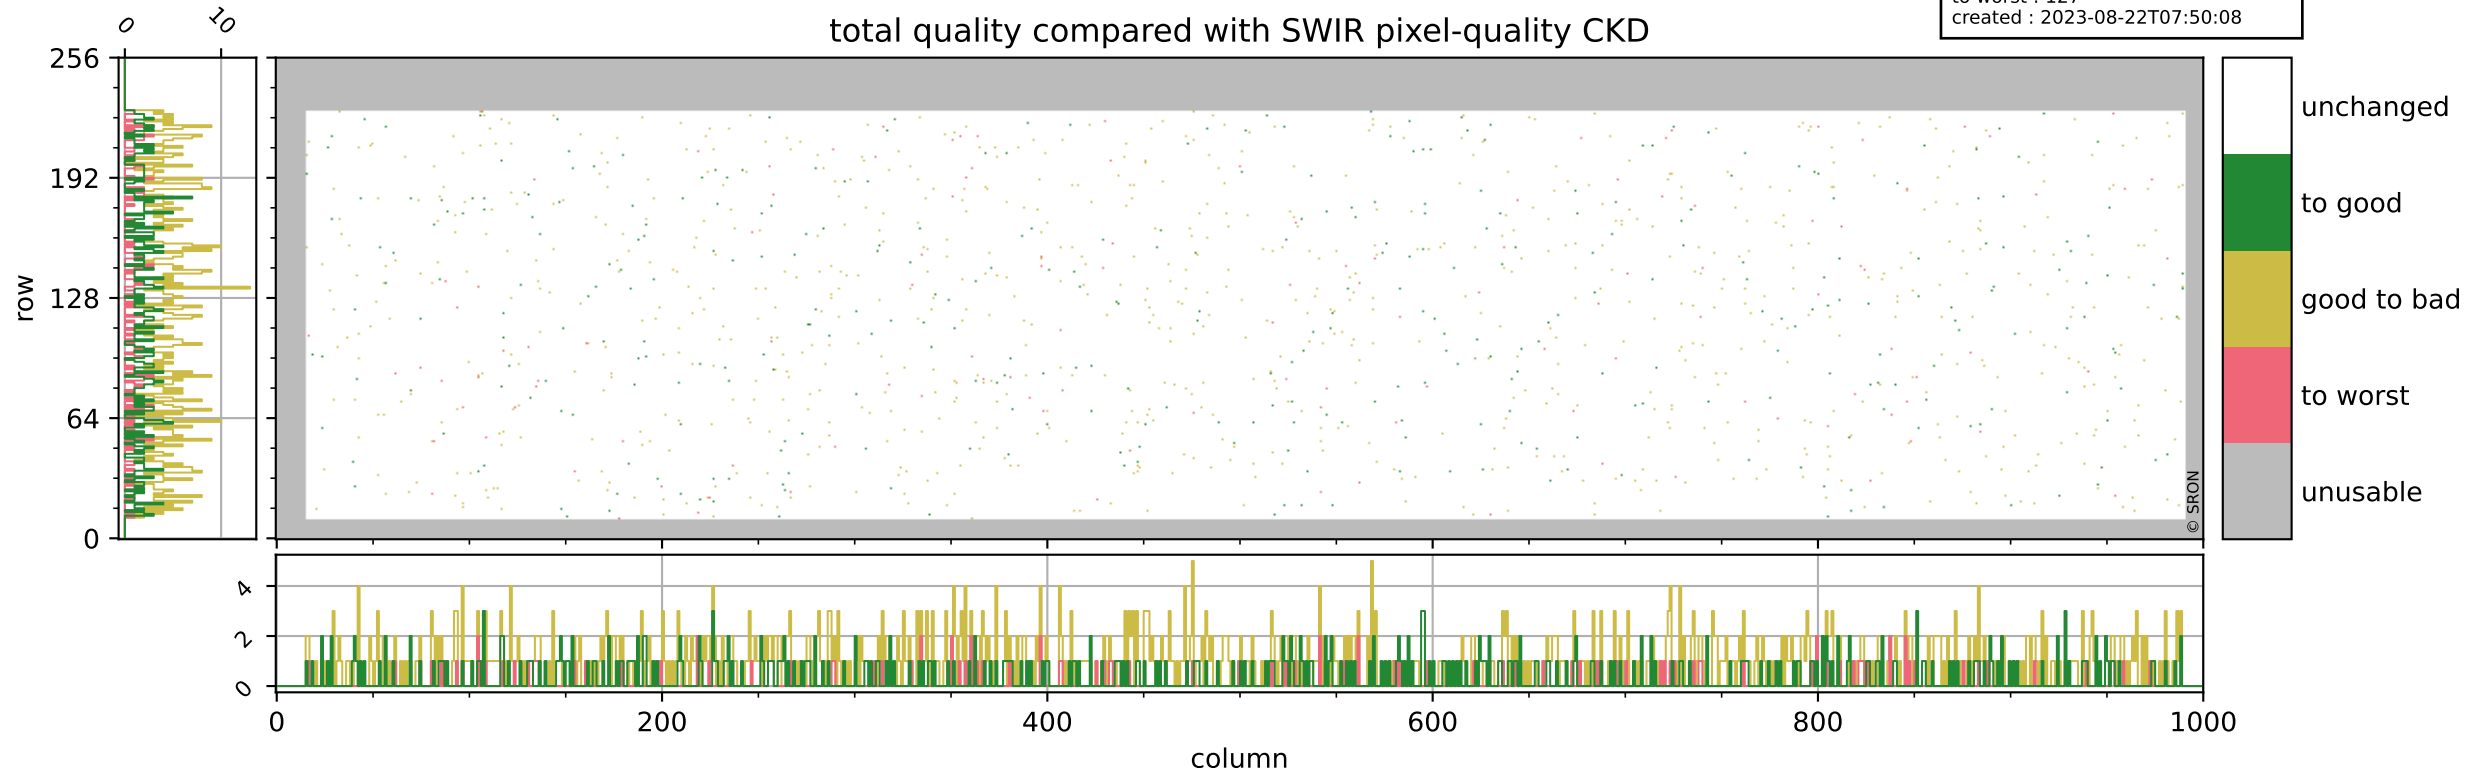

Tropomi SWIR pixel quality (official)

orbits : 19 in [5947, 5992]
coverage : 2018-12-06 / 2018-12-09
bad (quality < 0.8) : 290
worst (quality < 0.1) : 116
created : 2023-08-22T07:50:07

Tropomi SWIR pixel quality (official)

orbits : 19 in [5947, 5992]
coverage : 2018-12-06 / 2018-12-09
bad (quality < 0.8) : 2591
worst (quality < 0.1) : 259
created : 2023-08-22T07:50:08

pixel-quality map (noise average)

Tropomi SWIR pixel quality (official)

orbits : 19 in [5947, 5992]
coverage : 2018-12-06 / 2018-12-09
to good : 357
good to bad : 817
to worst : 127
created : 2023-08-22T07:50:08

total quality compared with SWIR pixel-quality CKD

Tropomi SWIR pixel quality (official)

orbits : 19 in [5947, 5992]
coverage : 2018-12-06 / 2018-12-09
created : 2023-08-22T07:50:08

Histograms of pixel-quality

Tropomi SWIR pixel quality (official) ground-tracks of Sentinel-5P

orbits : 19 in [5947, 5992]
coverage : 2018-12-06 / 2018-12-09
created : 2023-08-22T07:50:09