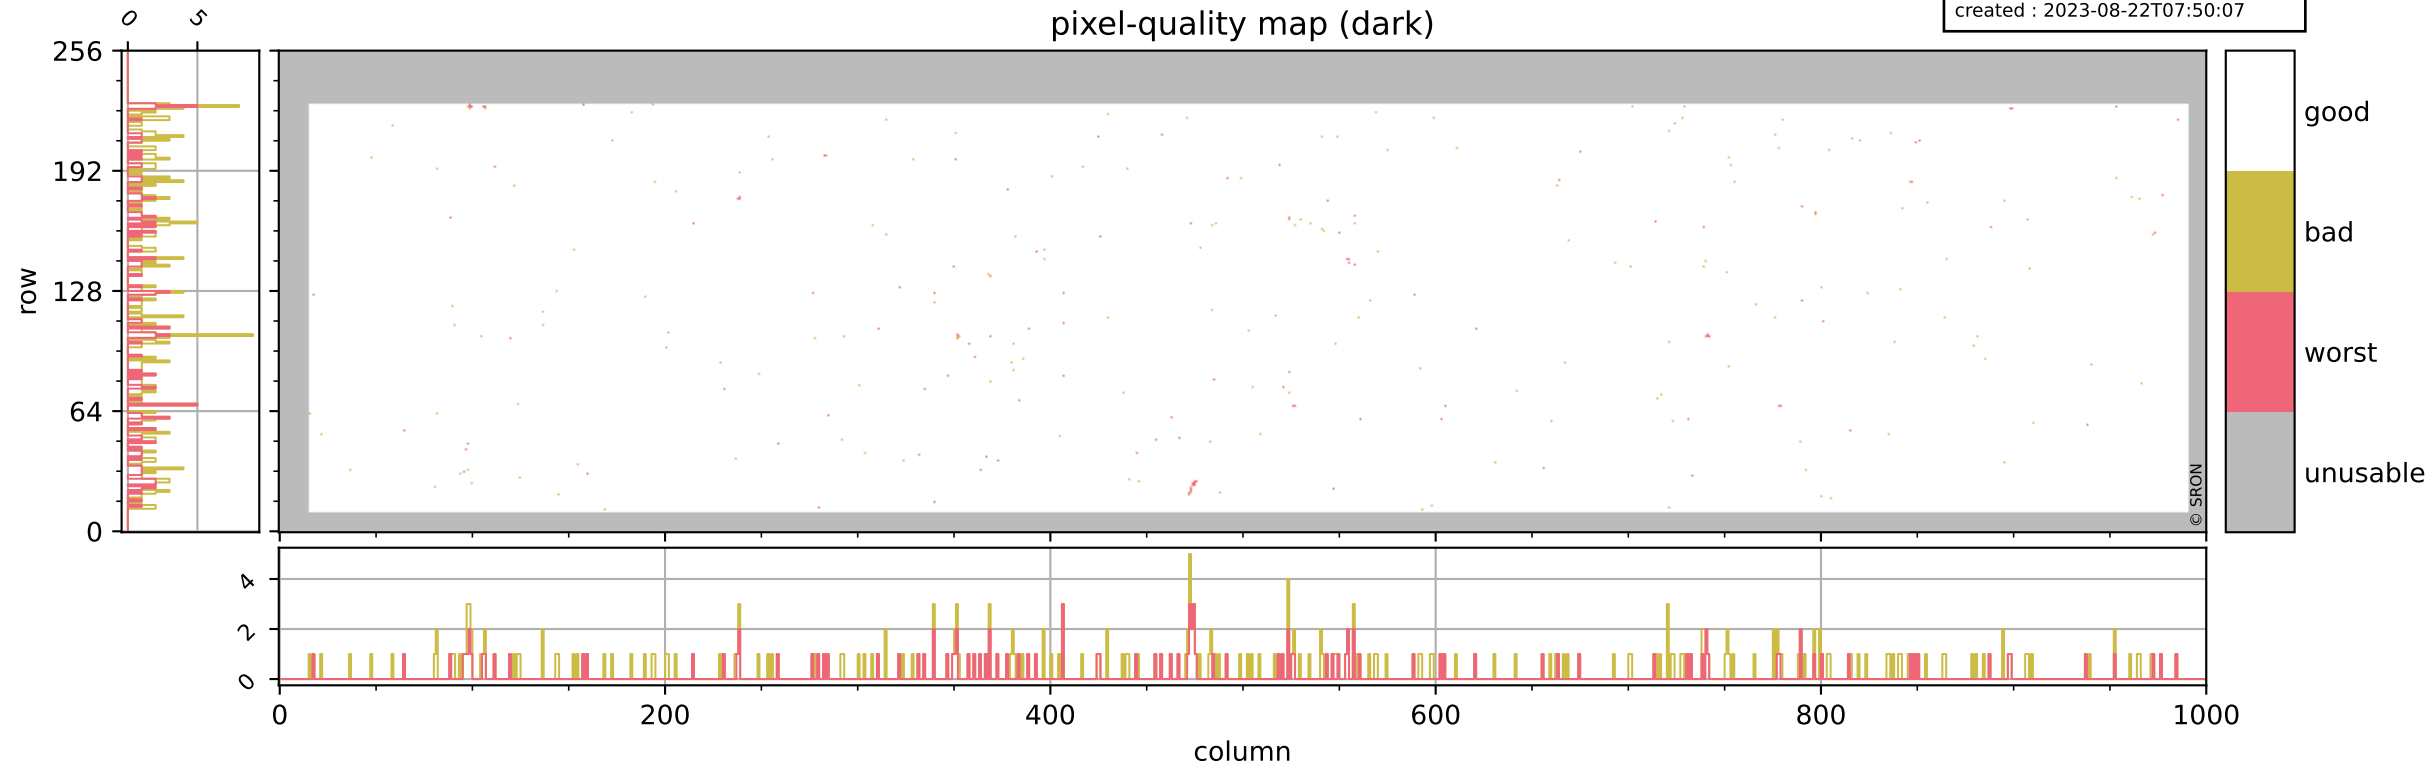

Tropomi SWIR pixel quality (official)

orbits : 19 in [5947, 5992]
coverage : 2018-12-06 / 2018-12-09
bad (quality < 0.8) : 2834
worst (quality < 0.1) : 339
created : 2023-08-22T07:50:07

pixel-quality map

Tropomi SWIR pixel quality (official)

orbits : 19 in [5947, 5992]
coverage : 2018-12-06 / 2018-12-09
bad (quality < 0.8) : 290
worst (quality < 0.1) : 116
created : 2023-08-22T07:50:07

Tropomi SWIR pixel quality (official)

orbits : 19 in [5947, 5992]
coverage : 2018-12-06 / 2018-12-09
bad (quality < 0.8) : 2591
worst (quality < 0.1) : 259
created : 2023-08-22T07:50:08

pixel-quality map (noise average)

Tropomi SWIR pixel quality (official)

orbits : 19 in [5947, 5992]
coverage : 2018-12-06 / 2018-12-09
created : 2023-08-22T07:50:08

Histograms of pixel-quality

Tropomi SWIR pixel quality (official) ground-tracks of Sentinel-5P

orbits : 19 in [5947, 5992]
coverage : 2018-12-06 / 2018-12-09
created : 2023-08-22T07:50:09