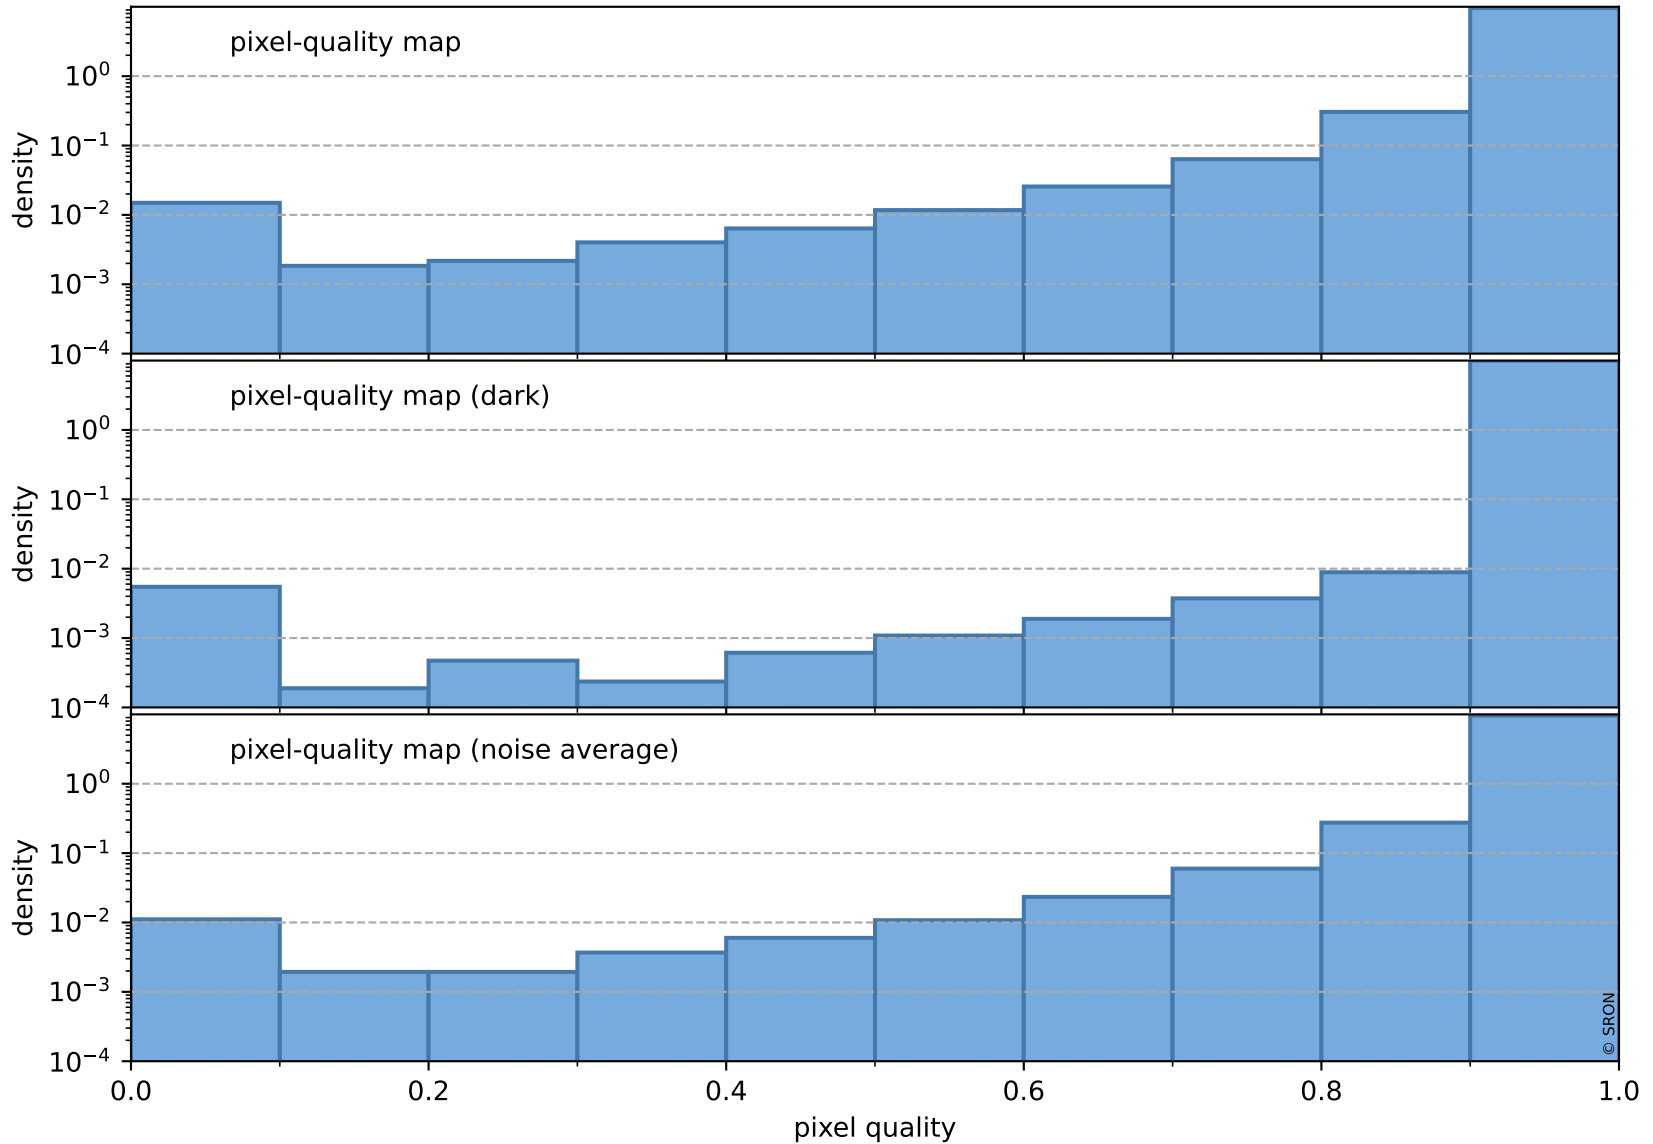

orbits : 15 in [5977, 6022]
coverage : 2018-12-08 / 2018-12-11
bad (quality < 0.8) : 290
worst (quality < 0.1) : 116
created : 2023-08-22T07:50:09

Tropomi SWIR pixel quality (official)

orbits : 15 in [5977, 6022]
coverage : 2018-12-08 / 2018-12-11
bad (quality < 0.8) : 2508
worst (quality < 0.1) : 235
created : 2023-08-22T07:50:10

pixel-quality map (noise average)

Tropomi SWIR pixel quality (official)

orbits : 15 in [5977, 6022]
coverage : 2018-12-08 / 2018-12-11
to good : 370
good to bad : 774
to worst : 104
created : 2023-08-22T07:50:10

total quality compared with SWIR pixel-quality CKD

Tropomi SWIR pixel quality (official)

orbits : 15 in [5977, 6022]
coverage : 2018-12-08 / 2018-12-11
created : 2023-08-22T07:50:10

Histograms of pixel-quality

Tropomi SWIR pixel quality (official) ground-tracks of Sentinel-5P

orbits : 15 in [5977, 6022]
coverage : 2018-12-08 / 2018-12-11
created : 2023-08-22T07:50:11

Tropomi SWIR pixel quality (official)

orbits : [2827, 6022]
coverage : 2018-04-30 / 2018-12-11
created : 2023-08-22T07:50:11