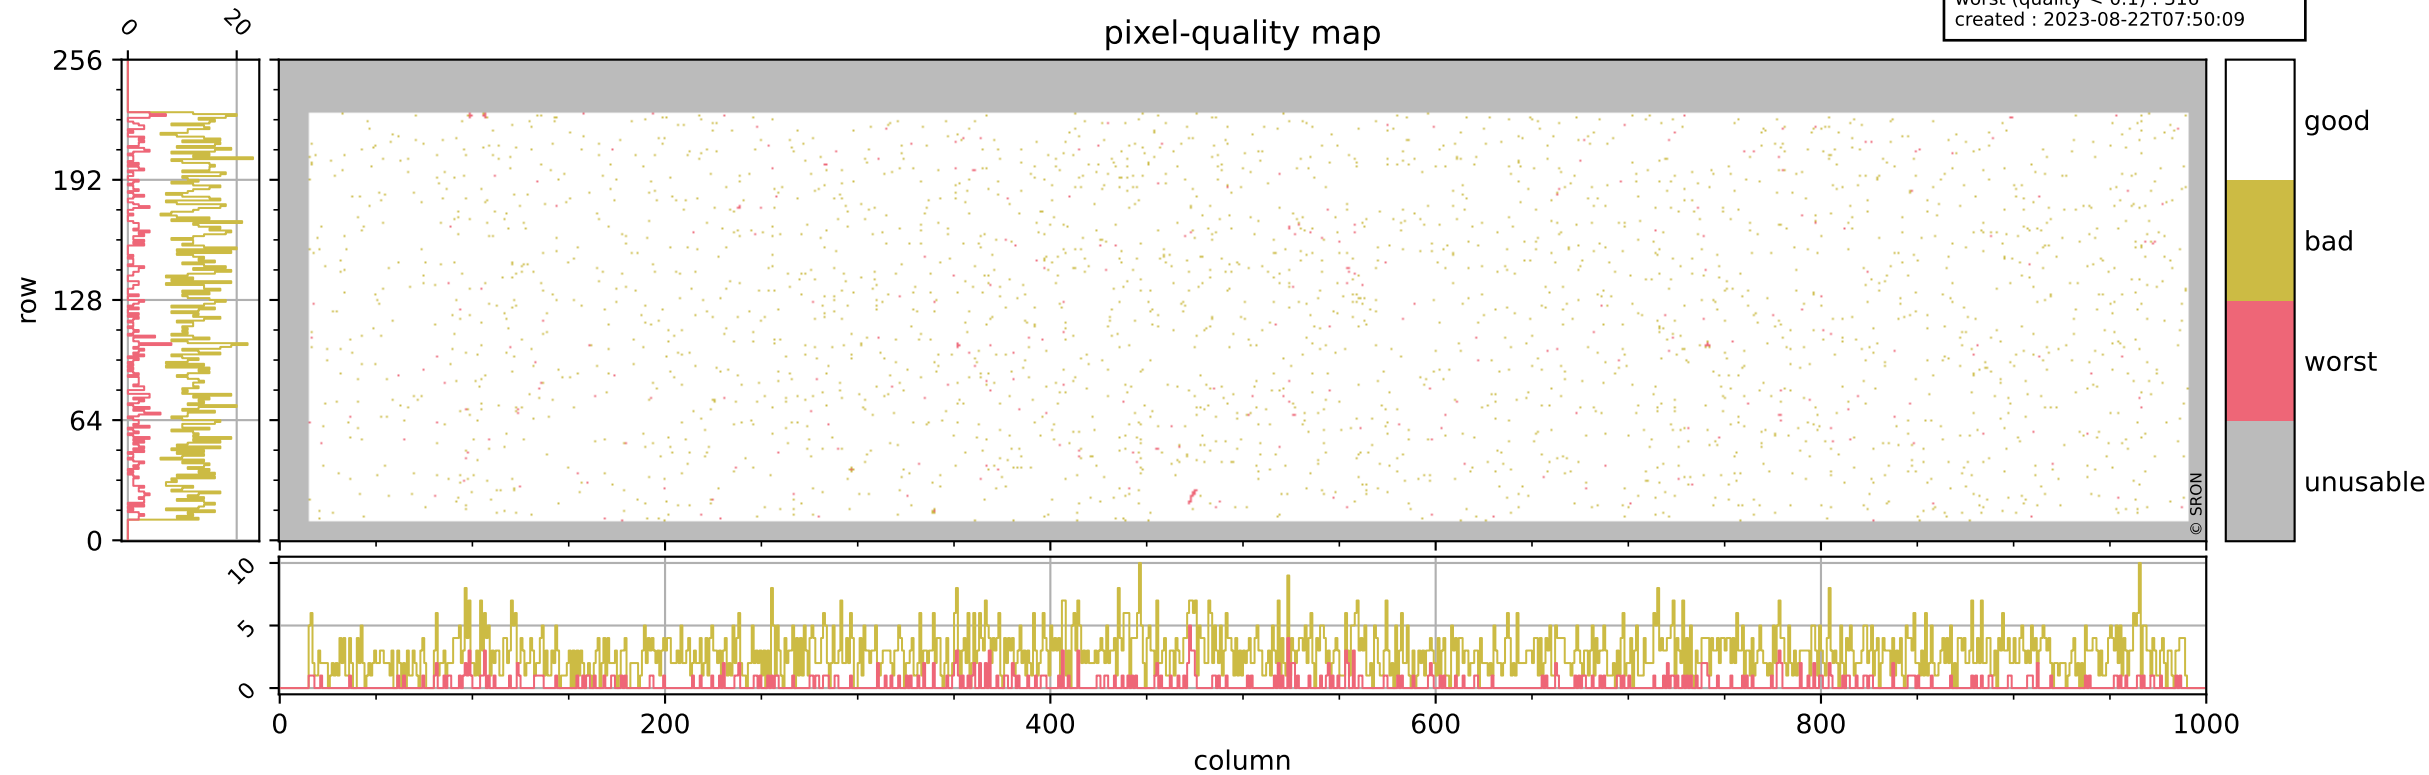

Tropomi SWIR pixel quality (official)

orbits : 15 in [5977, 6022]
coverage : 2018-12-08 / 2018-12-11
bad (quality < 0.8) : 2756
worst (quality < 0.1) : 316
created : 2023-08-22T07:50:09

Tropomi SWIR pixel quality (official)

orbits : 15 in [5977, 6022]
coverage : 2018-12-08 / 2018-12-11
bad (quality < 0.8) : 290
worst (quality < 0.1) : 116
created : 2023-08-22T07:50:09

Tropomi SWIR pixel quality (official)

orbits : 15 in [5977, 6022]
coverage : 2018-12-08 / 2018-12-11
bad (quality < 0.8) : 2508
worst (quality < 0.1) : 235
created : 2023-08-22T07:50:10

pixel-quality map (noise average)

Tropomi SWIR pixel quality (official)

orbits : 15 in [5977, 6022]
coverage : 2018-12-08 / 2018-12-11
to good : 370
good to bad : 774
to worst : 104
created : 2023-08-22T07:50:10

Tropomi SWIR pixel quality (official) ground-tracks of Sentinel-5P

orbits : 15 in [5977, 6022]
coverage : 2018-12-08 / 2018-12-11
created : 2023-08-22T07:50:11

Tropomi SWIR pixel quality (official)

orbits : [2827, 6022]
coverage : 2018-04-30 / 2018-12-11
created : 2023-08-22T07:50:11