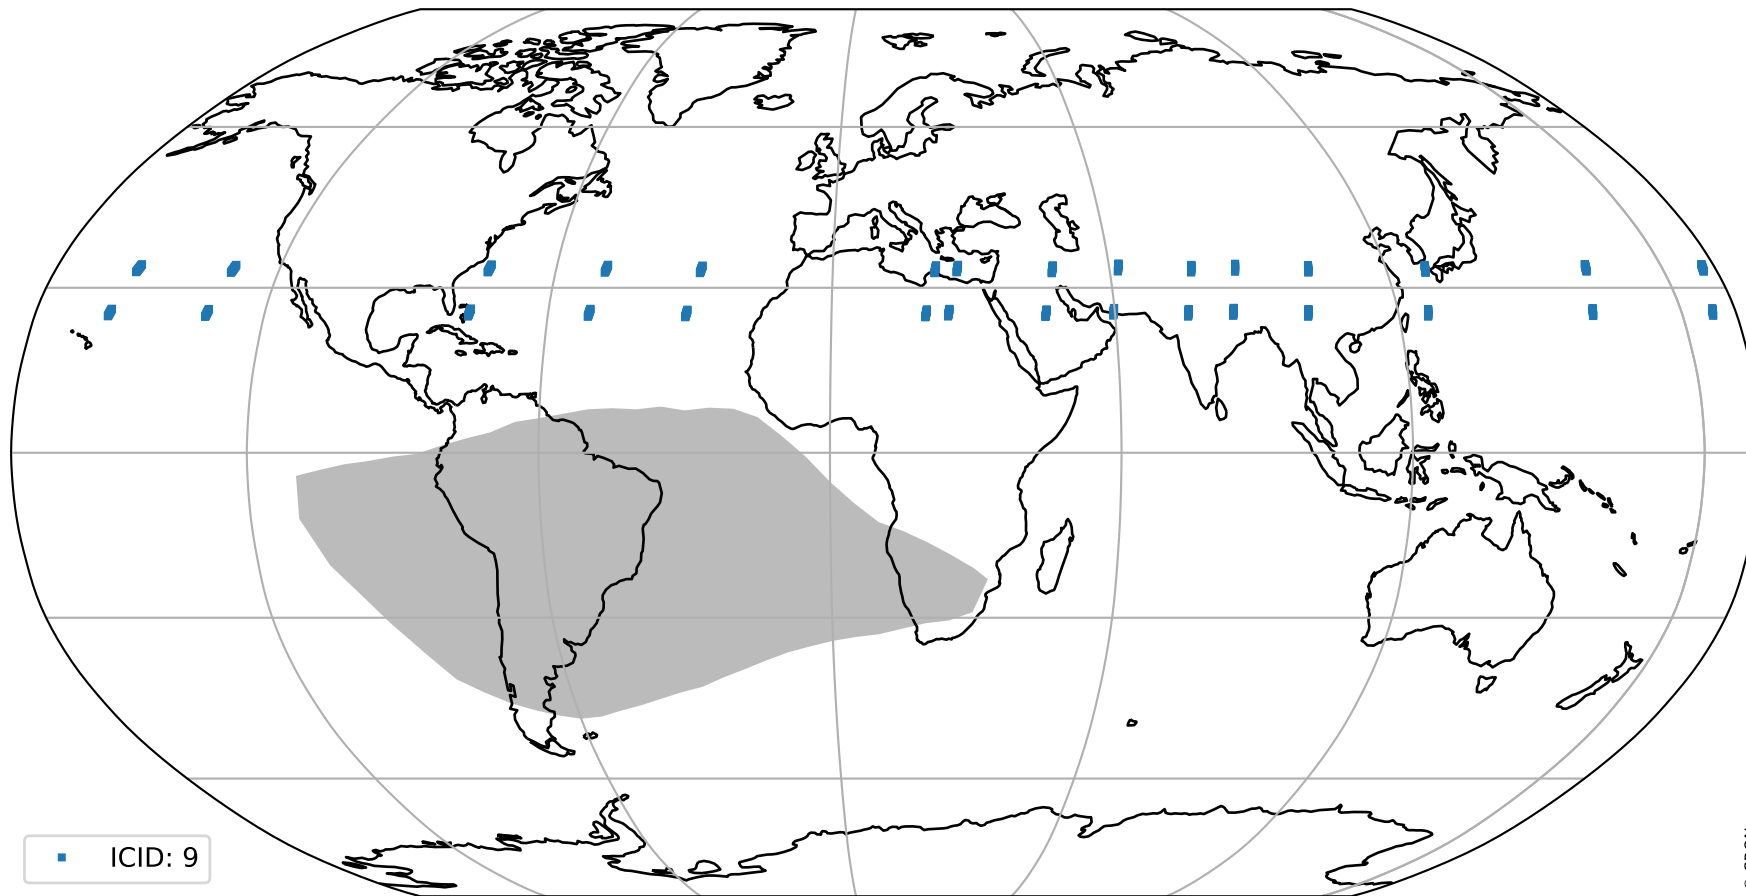

total quality compared with SWIR pixel-quality CKD

Tropomi SWIR pixel quality (official)

orbits : 15 in [5977, 6022]
coverage : 2018-12-08 / 2018-12-11
created : 2023-08-22T07:50:10

Histograms of pixel-quality

Tropomi SWIR pixel quality (official) ground-tracks of Sentinel-5P

orbits : 15 in [5977, 6022]
coverage : 2018-12-08 / 2018-12-11
created : 2023-08-22T07:50:11

Tropomi SWIR pixel quality (official)

orbits : [2827, 6022]
coverage : 2018-04-30 / 2018-12-11
created : 2023-08-22T07:50:11