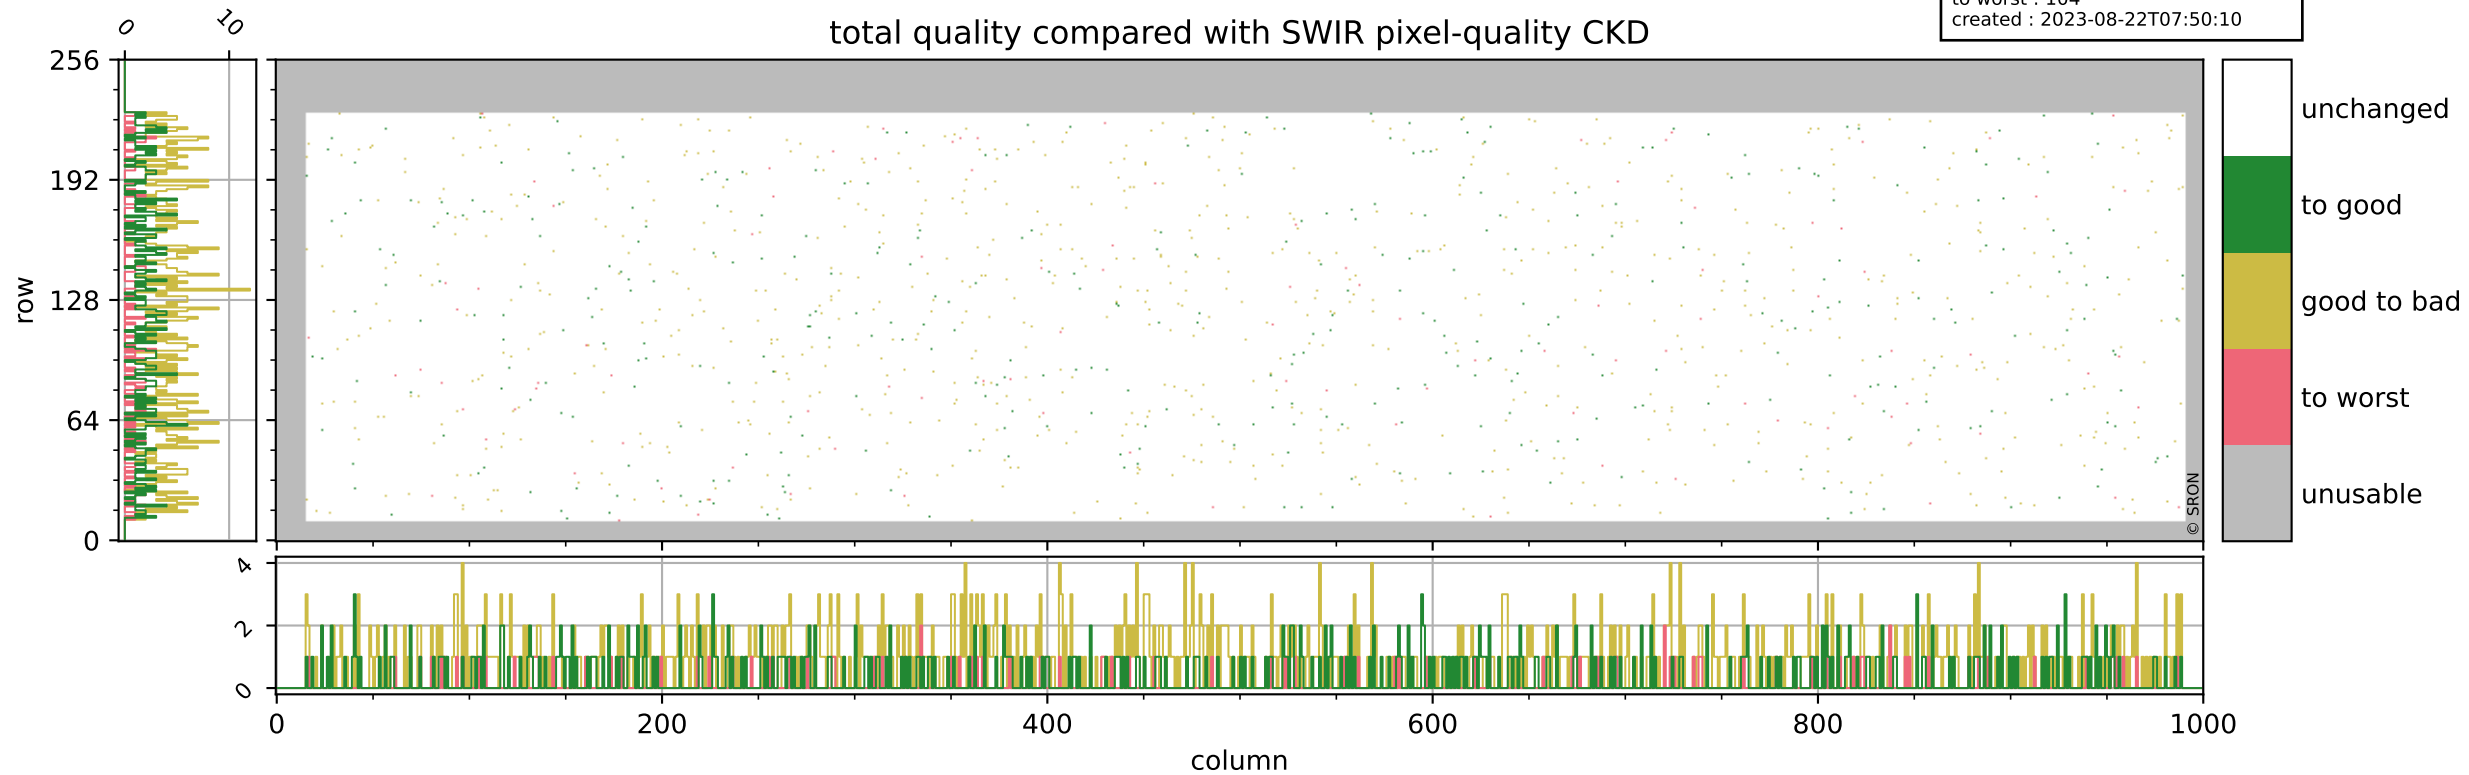

orbits : 15 in [5977, 6022]
coverage : 2018-12-08 / 2018-12-11
bad (quality < 0.8) : 290
worst (quality < 0.1) : 116
created : 2023-08-22T07:50:09

Tropomi SWIR pixel quality (official)

orbits : 15 in [5977, 6022]
coverage : 2018-12-08 / 2018-12-11
bad (quality < 0.8) : 2508
worst (quality < 0.1) : 235
created : 2023-08-22T07:50:10

pixel-quality map (noise average)

Tropomi SWIR pixel quality (official)

orbits : 15 in [5977, 6022]
coverage : 2018-12-08 / 2018-12-11
to good : 370
good to bad : 774
to worst : 104
created : 2023-08-22T07:50:10

total quality compared with SWIR pixel-quality CKD

Tropomi SWIR pixel quality (official)

orbits : 15 in [5977, 6022]
coverage : 2018-12-08 / 2018-12-11
created : 2023-08-22T07:50:10

Histograms of pixel-quality

Tropomi SWIR pixel quality (official) ground-tracks of Sentinel-5P

orbits : 15 in [5977, 6022]
coverage : 2018-12-08 / 2018-12-11
created : 2023-08-22T07:50:11

Tropomi SWIR pixel quality (official)

orbits : [2827, 6022]
coverage : 2018-04-30 / 2018-12-11
created : 2023-08-22T07:50:11