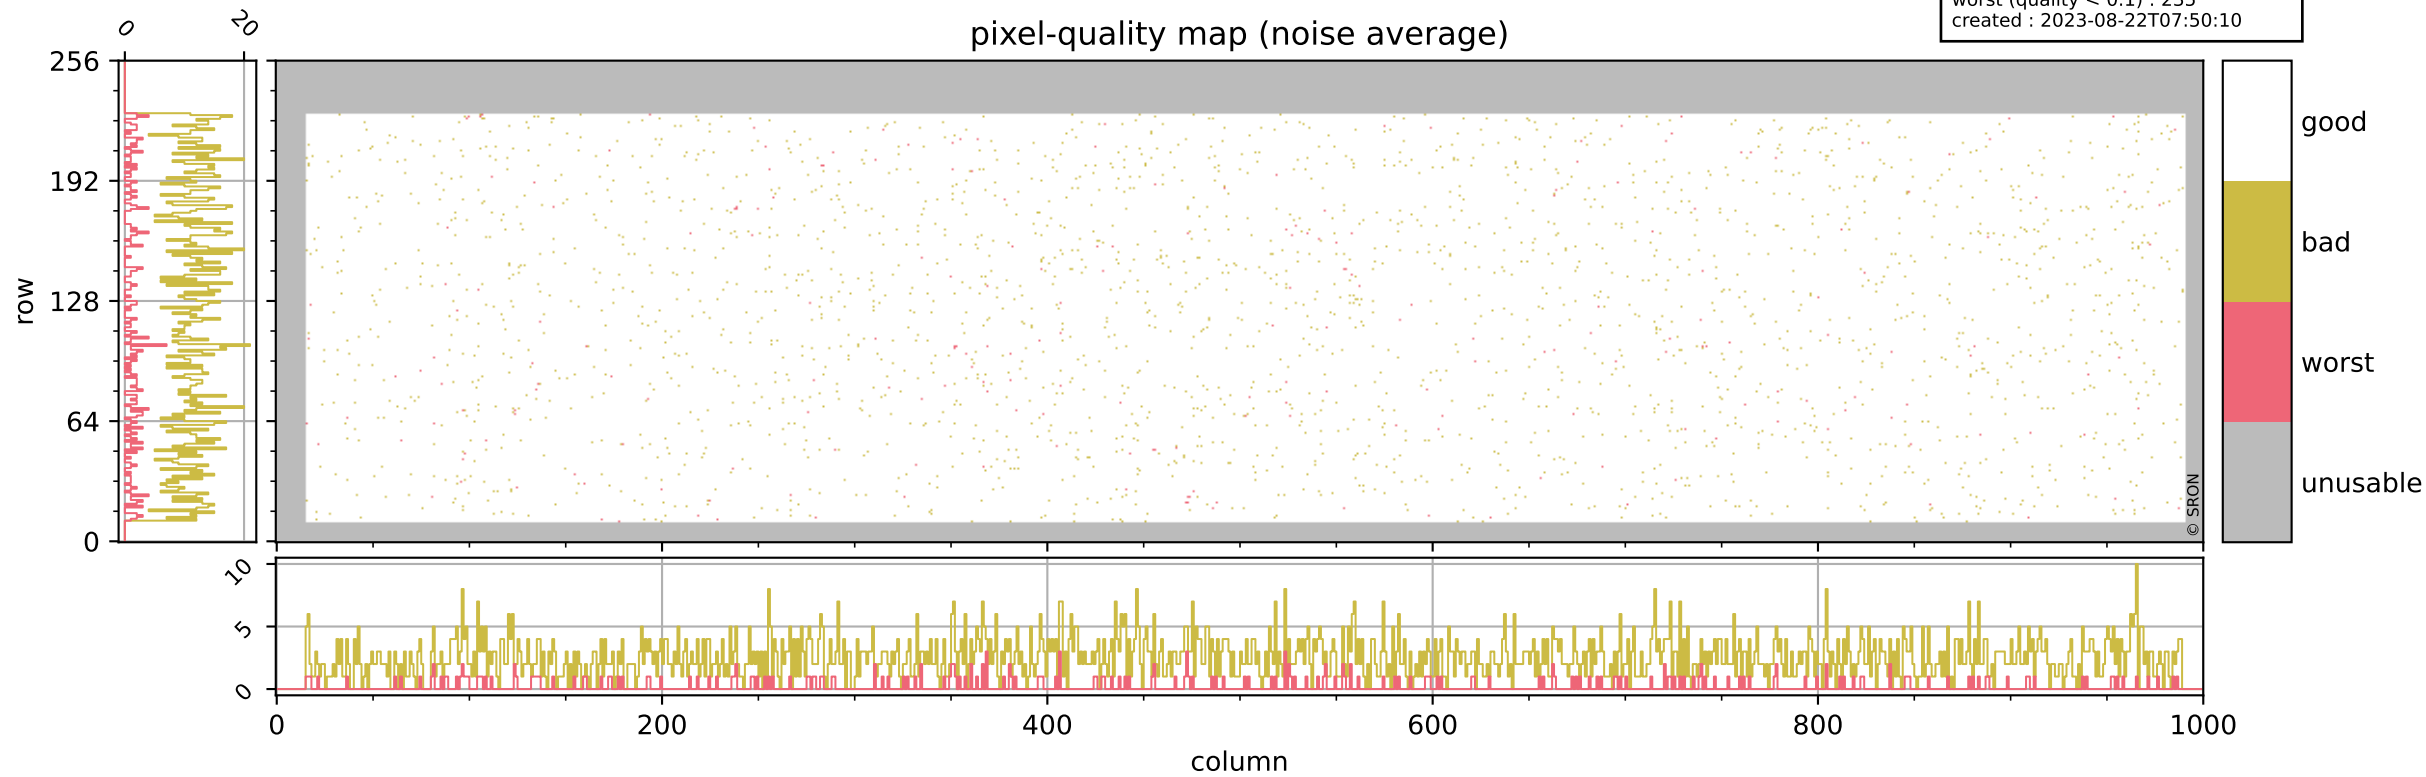

Tropomi SWIR pixel quality (official)

orbits : 15 in [5977, 6022]
coverage : 2018-12-08 / 2018-12-11
bad (quality < 0.8) : 2756
worst (quality < 0.1) : 316
created : 2023-08-22T07:50:09

Tropomi SWIR pixel quality (official)

orbits : 15 in [5977, 6022]
coverage : 2018-12-08 / 2018-12-11
bad (quality < 0.8) : 290
worst (quality < 0.1) : 116
created : 2023-08-22T07:50:09

Tropomi SWIR pixel quality (official)

orbits : 15 in [5977, 6022]
coverage : 2018-12-08 / 2018-12-11
bad (quality < 0.8) : 2508
worst (quality < 0.1) : 235
created : 2023-08-22T07:50:10

pixel-quality map (noise average)

Tropomi SWIR pixel quality (official)

orbits : 15 in [5977, 6022]
coverage : 2018-12-08 / 2018-12-11
to good : 370
good to bad : 774
to worst : 104
created : 2023-08-22T07:50:10

Tropomi SWIR pixel quality (official) ground-tracks of Sentinel-5P

orbits : 15 in [5977, 6022]
coverage : 2018-12-08 / 2018-12-11
created : 2023-08-22T07:50:11

Tropomi SWIR pixel quality (official)

orbits : [2827, 6022]
coverage : 2018-04-30 / 2018-12-11
created : 2023-08-22T07:50:11