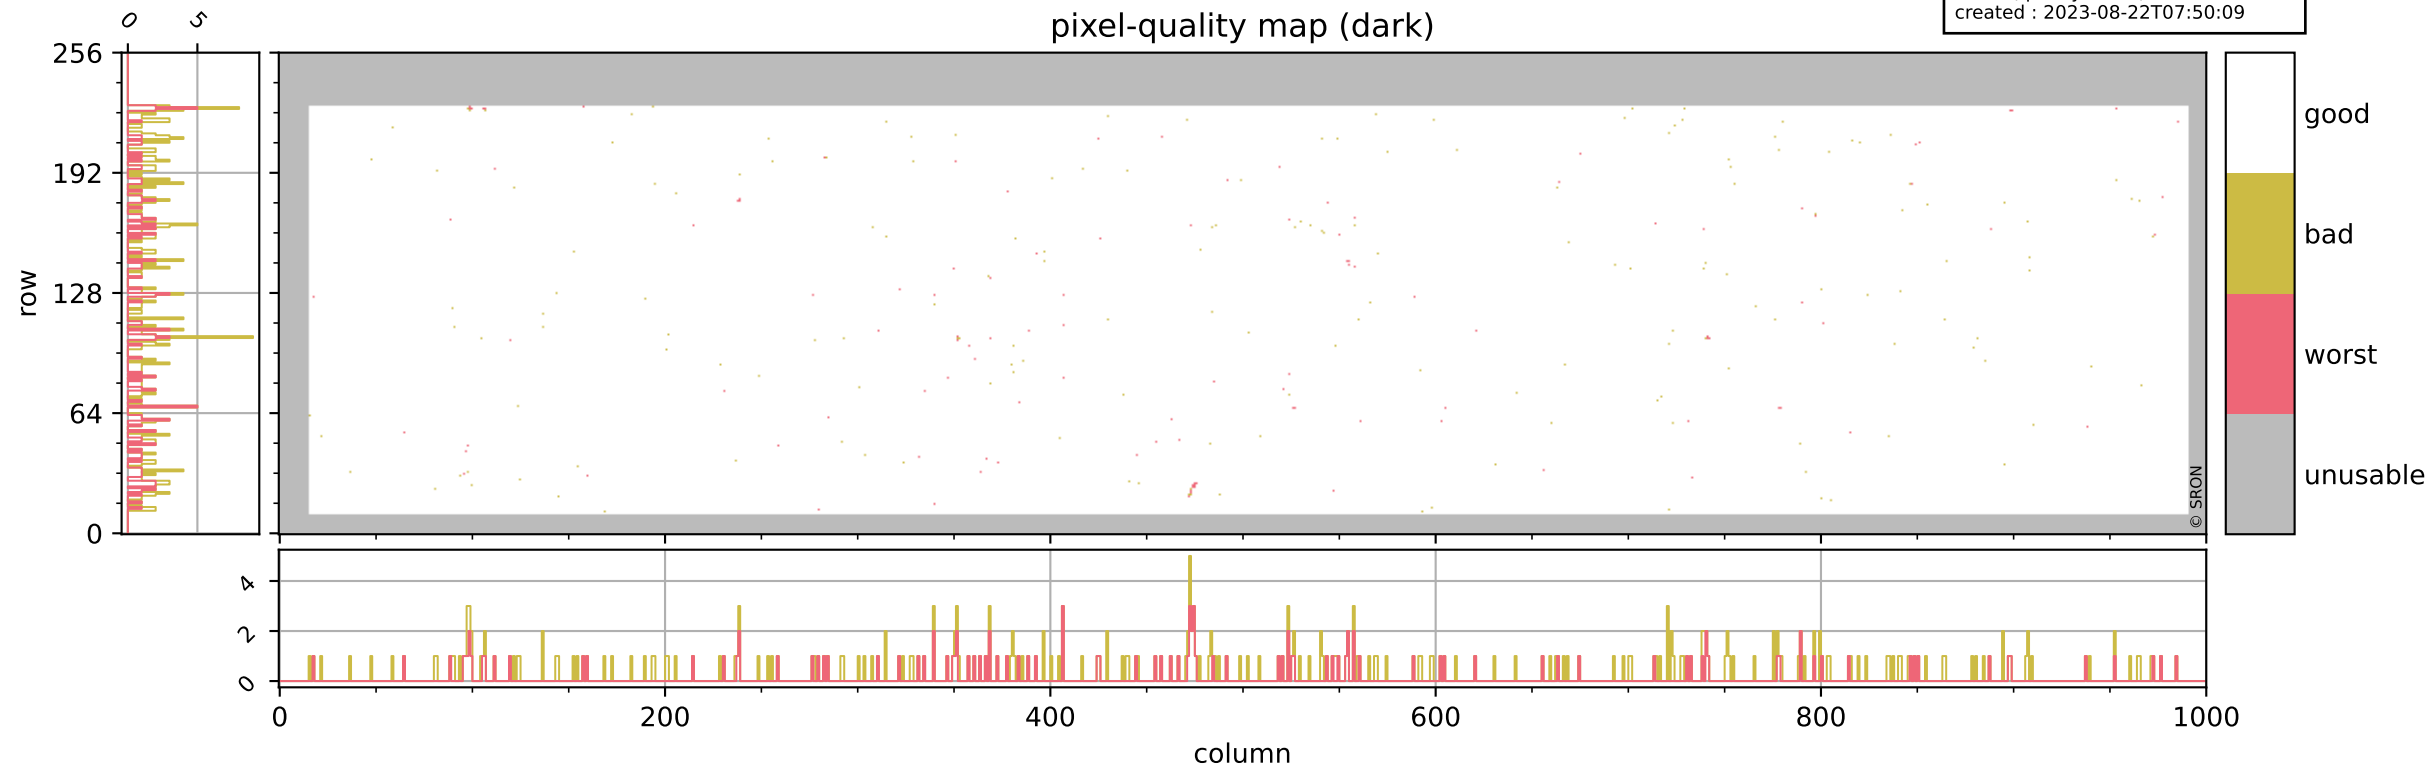

Tropomi SWIR pixel quality (official)

orbits : 15 in [5977, 6022]
coverage : 2018-12-08 / 2018-12-11
bad (quality < 0.8) : 2756
worst (quality < 0.1) : 316
created : 2023-08-22T07:50:09

Tropomi SWIR pixel quality (official)

orbits : 15 in [5977, 6022]
coverage : 2018-12-08 / 2018-12-11
bad (quality < 0.8) : 290
worst (quality < 0.1) : 116
created : 2023-08-22T07:50:09

Tropomi SWIR pixel quality (official)

orbits : 15 in [5977, 6022]
coverage : 2018-12-08 / 2018-12-11
bad (quality < 0.8) : 2508
worst (quality < 0.1) : 235
created : 2023-08-22T07:50:10

pixel-quality map (noise average)

Tropomi SWIR pixel quality (official)

orbits : 15 in [5977, 6022]
coverage : 2018-12-08 / 2018-12-11
to good : 370
good to bad : 774
to worst : 104
created : 2023-08-22T07:50:10

Tropomi SWIR pixel quality (official) ground-tracks of Sentinel-5P

orbits : 15 in [5977, 6022]
coverage : 2018-12-08 / 2018-12-11
created : 2023-08-22T07:50:11

Tropomi SWIR pixel quality (official)

orbits : [2827, 6022]
coverage : 2018-04-30 / 2018-12-11
created : 2023-08-22T07:50:11