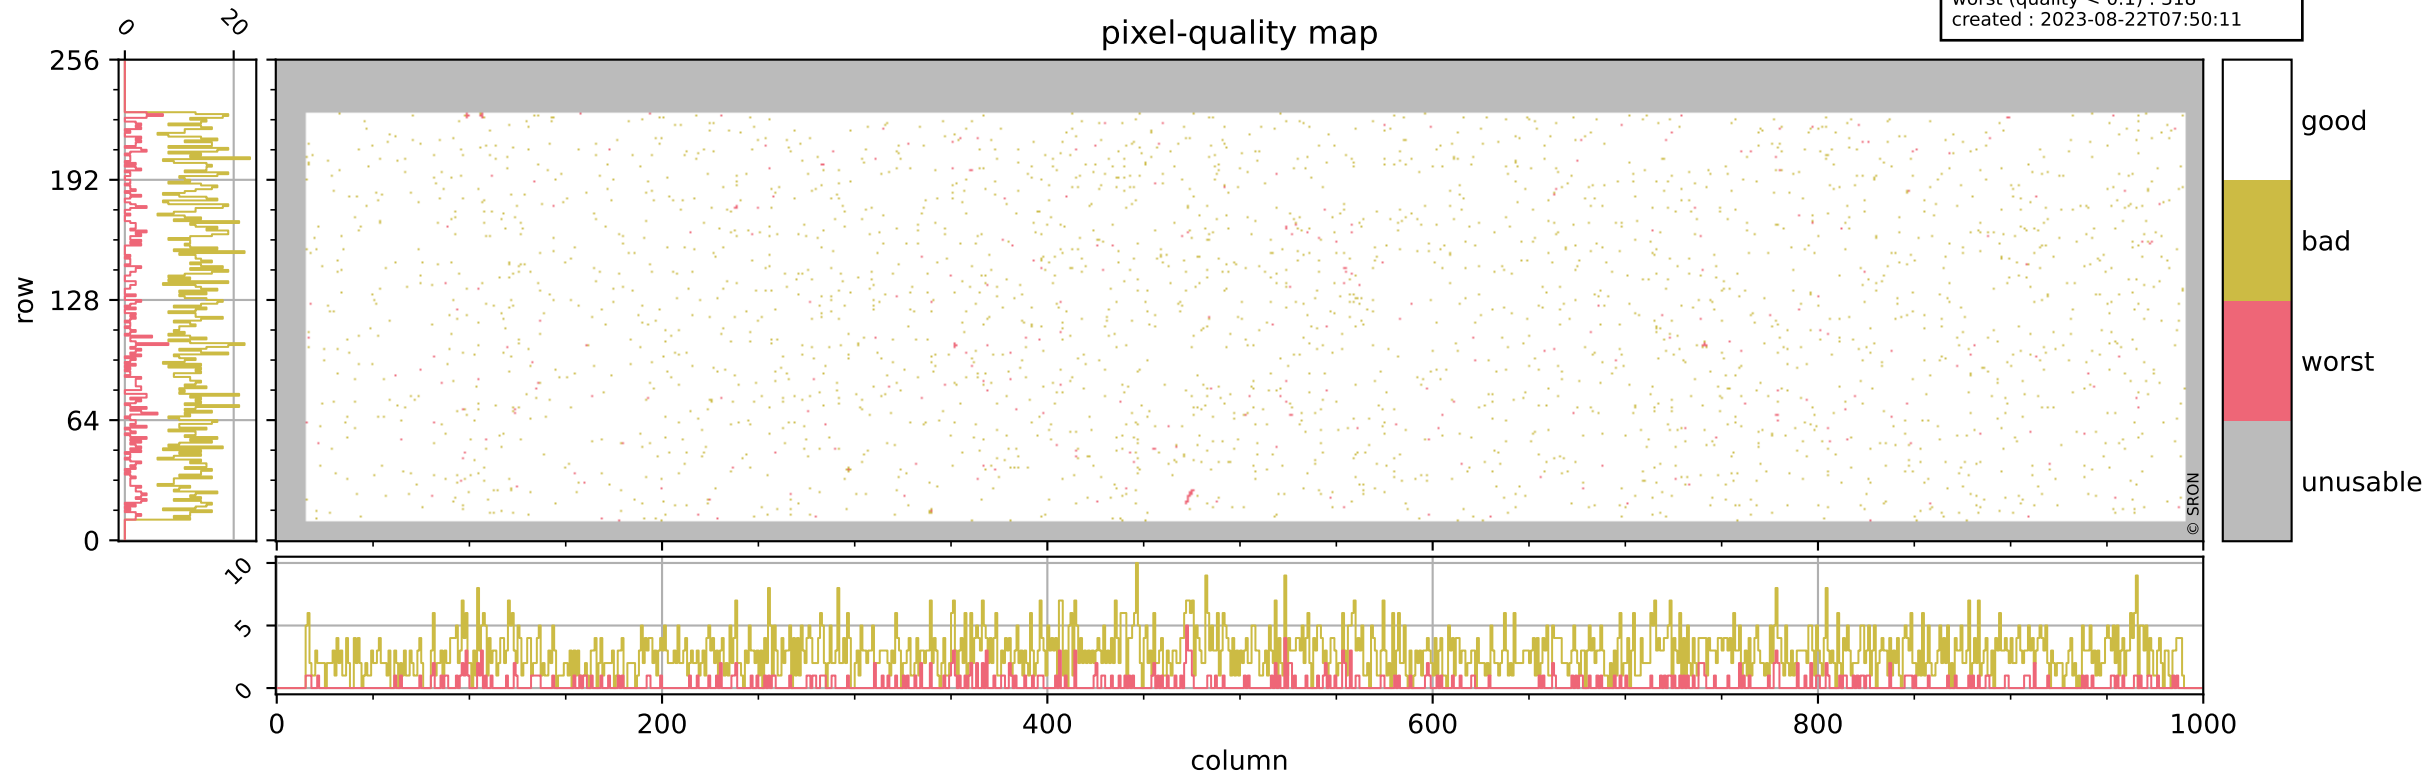

Tropomi SWIR pixel quality (official)

orbits : 16 in [5992, 6037]
coverage : 2018-12-09 / 2018-12-12
bad (quality < 0.8) : 2778
worst (quality < 0.1) : 318
created : 2023-08-22T07:50:11

pixel-quality map

Tropomi SWIR pixel quality (official)

orbits : 16 in [5992, 6037]
coverage : 2018-12-09 / 2018-12-12
bad (quality < 0.8) : 293
worst (quality < 0.1) : 118
created : 2023-08-22T07:50:12

Tropomi SWIR pixel quality (official)

orbits : 16 in [5992, 6037]
coverage : 2018-12-09 / 2018-12-12
bad (quality < 0.8) : 2519
worst (quality < 0.1) : 236
created : 2023-08-22T07:50:12

pixel-quality map (noise average)

Tropomi SWIR pixel quality (official)

orbits : 16 in [5992, 6037]
coverage : 2018-12-09 / 2018-12-12
created : 2023-08-22T07:50:12

Histograms of pixel-quality

Tropomi SWIR pixel quality (official) ground-tracks of Sentinel-5P

orbits : 16 in [5992, 6037]
coverage : 2018-12-09 / 2018-12-12
created : 2023-08-22T07:50:13