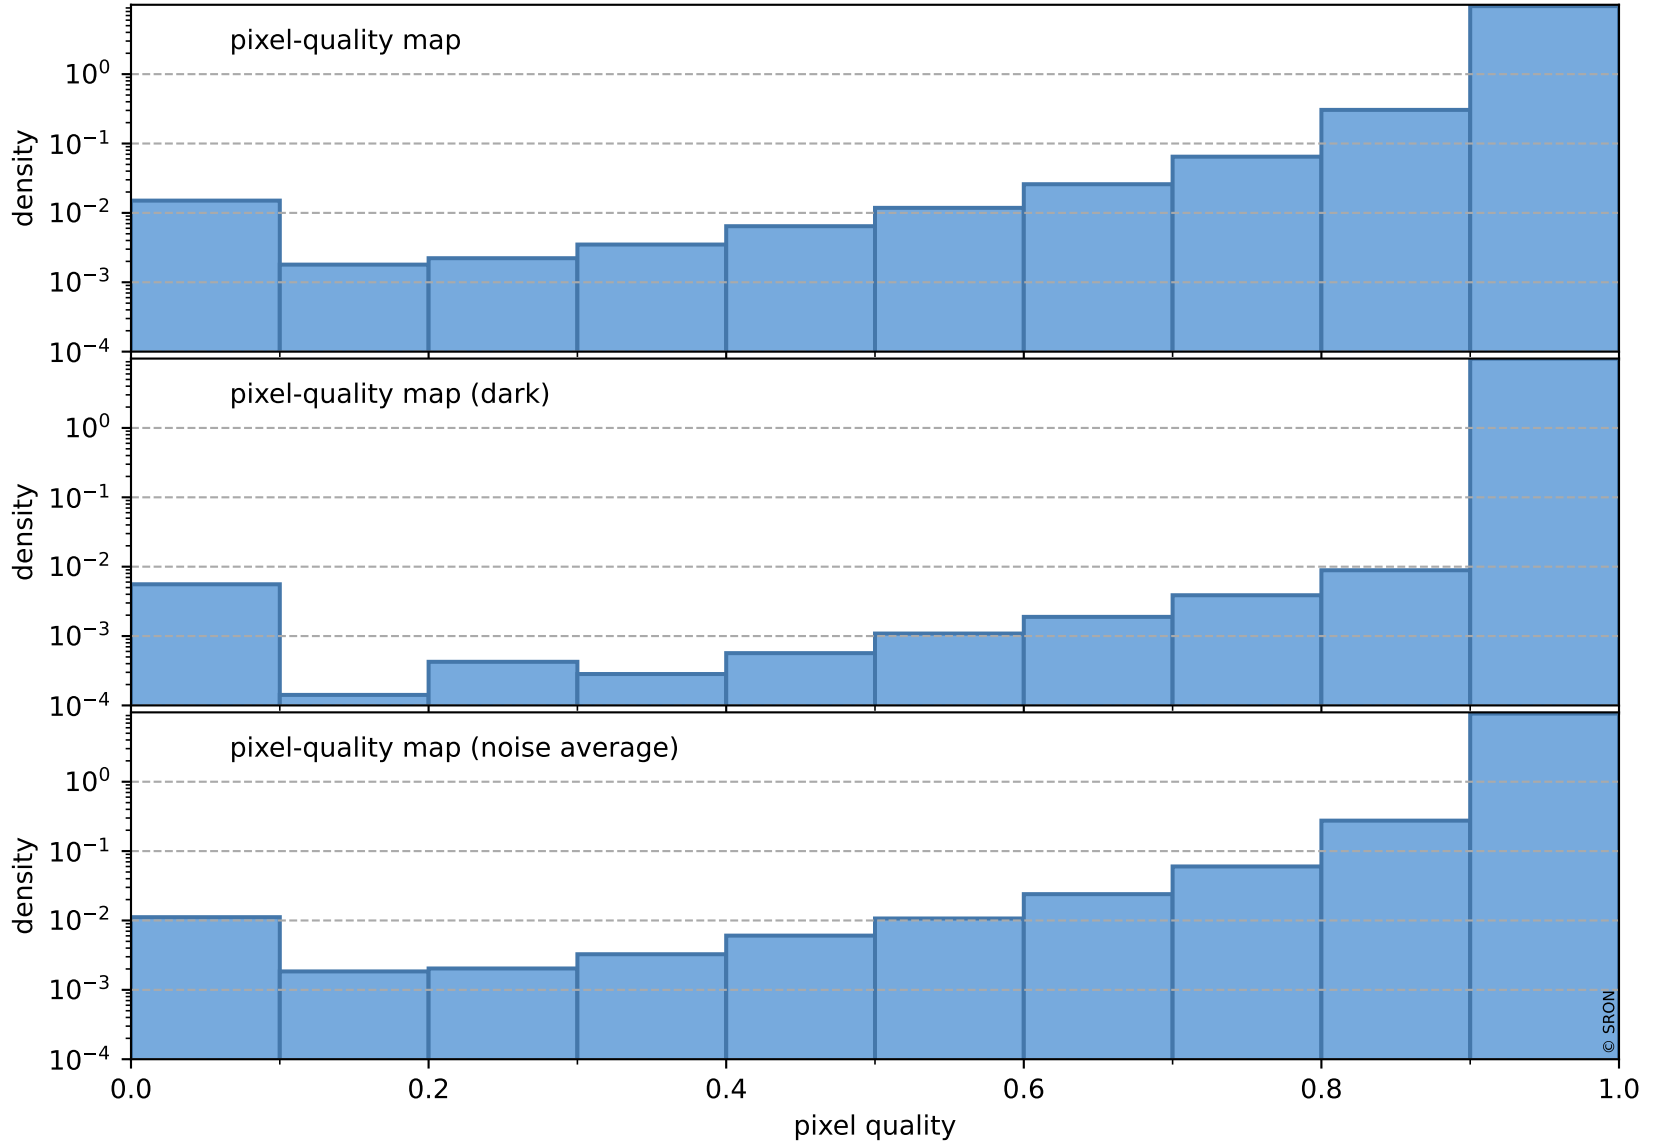

orbits : 16 in [5992, 6037]
coverage : 2018-12-09 / 2018-12-12
to good : 363
good to bad : 783
to worst : 108
created : 2023-08-22T07:50:12

total quality compared with SWIR pixel-quality CKD

Tropomi SWIR pixel quality (official)

orbits : 16 in [5992, 6037]
coverage : 2018-12-09 / 2018-12-12
created : 2023-08-22T07:50:12

Histograms of pixel-quality

Tropomi SWIR pixel quality (official) ground-tracks of Sentinel-5P

orbits : 16 in [5992, 6037]
coverage : 2018-12-09 / 2018-12-12
created : 2023-08-22T07:50:13

Tropomi SWIR pixel quality (official)

orbits : [2827, 6037]
coverage : 2018-04-30 / 2018-12-12
created : 2023-08-22T07:50:13

trend of pixel quality & temperatures