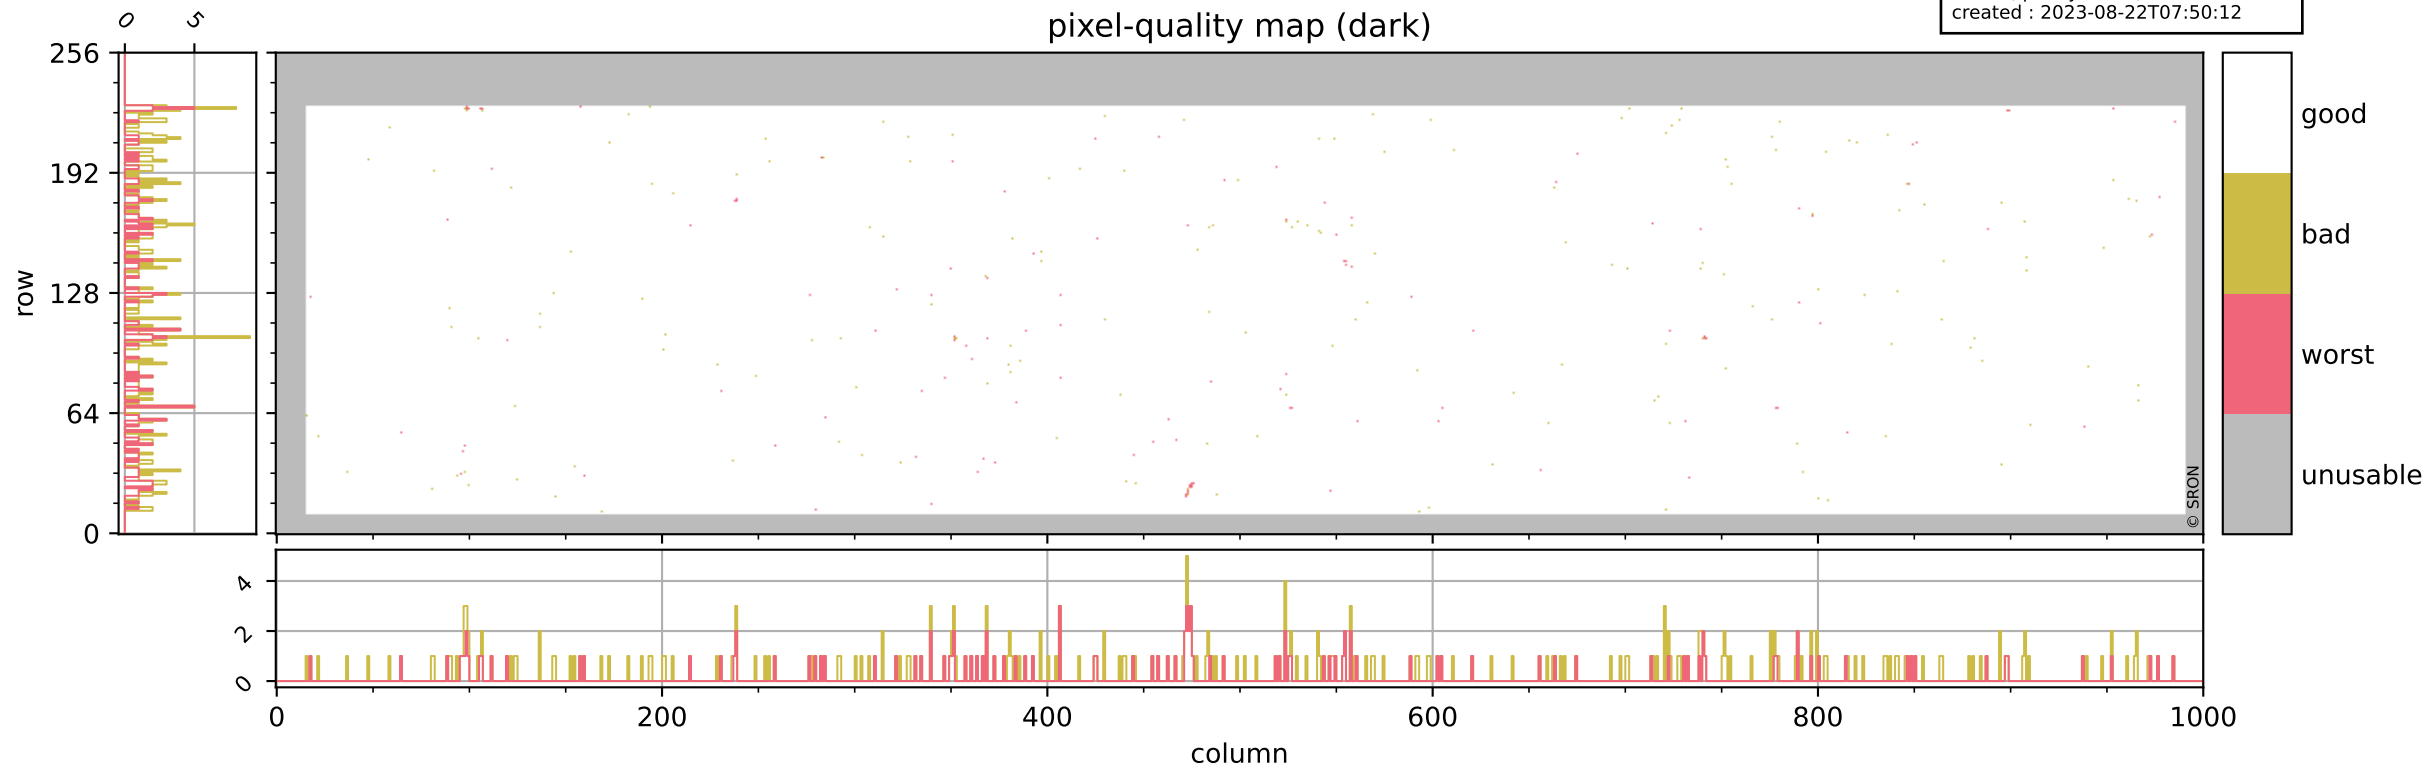

Tropomi SWIR pixel quality (official)

orbits : 16 in [5992, 6037]
coverage : 2018-12-09 / 2018-12-12
bad (quality < 0.8) : 2778
worst (quality < 0.1) : 318
created : 2023-08-22T07:50:11

pixel-quality map

Tropomi SWIR pixel quality (official)

orbits : 16 in [5992, 6037]
coverage : 2018-12-09 / 2018-12-12
bad (quality < 0.8) : 293
worst (quality < 0.1) : 118
created : 2023-08-22T07:50:12

Tropomi SWIR pixel quality (official)

orbits : 16 in [5992, 6037]
coverage : 2018-12-09 / 2018-12-12
bad (quality < 0.8) : 2519
worst (quality < 0.1) : 236
created : 2023-08-22T07:50:12

pixel-quality map (noise average)

Tropomi SWIR pixel quality (official)

orbits : 16 in [5992, 6037]
coverage : 2018-12-09 / 2018-12-12
created : 2023-08-22T07:50:12

Histograms of pixel-quality

Tropomi SWIR pixel quality (official) ground-tracks of Sentinel-5P

orbits : 16 in [5992, 6037]
coverage : 2018-12-09 / 2018-12-12
created : 2023-08-22T07:50:13