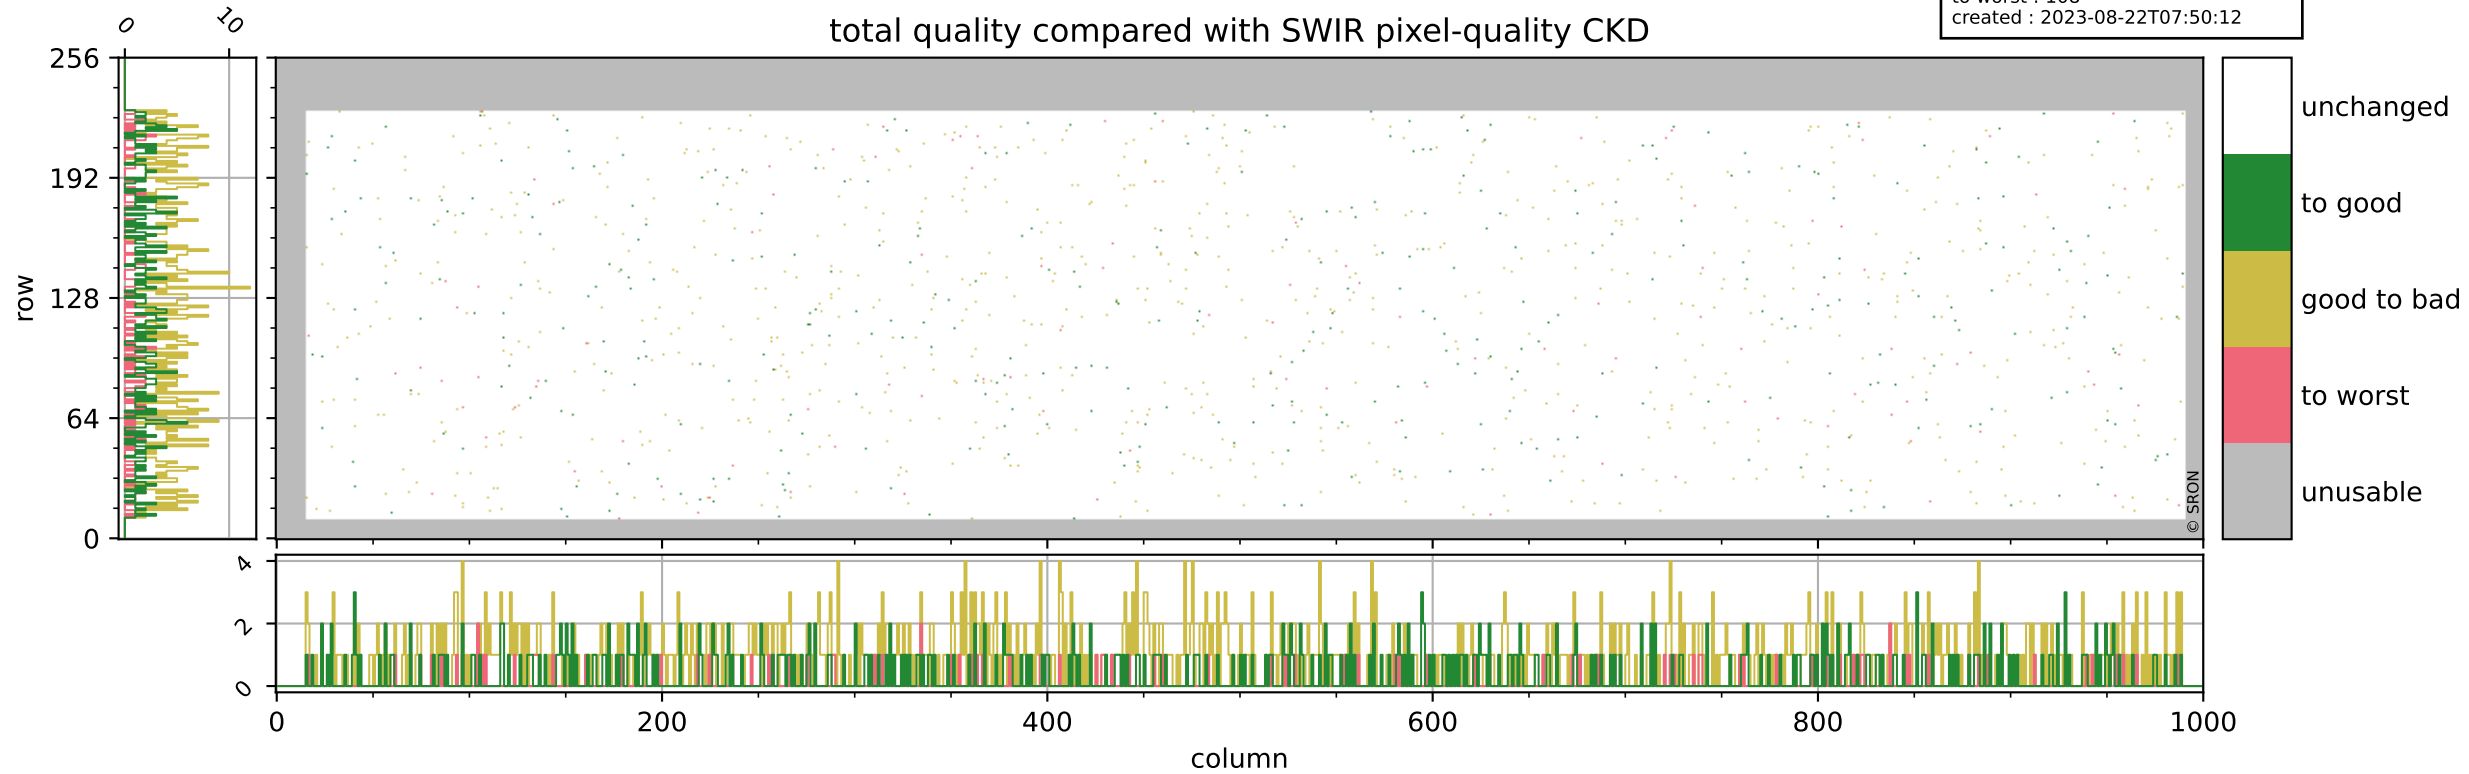

Tropomi SWIR pixel quality (official)

orbits : 16 in [5992, 6037]
coverage : 2018-12-09 / 2018-12-12
bad (quality < 0.8) : 293
worst (quality < 0.1) : 118
created : 2023-08-22T07:50:12

Tropomi SWIR pixel quality (official)

orbits : 16 in [5992, 6037]
coverage : 2018-12-09 / 2018-12-12
bad (quality < 0.8) : 2519
worst (quality < 0.1) : 236
created : 2023-08-22T07:50:12

pixel-quality map (noise average)

Tropomi SWIR pixel quality (official)

orbits : 16 in [5992, 6037]
coverage : 2018-12-09 / 2018-12-12
to good : 363
good to bad : 783
to worst : 108
created : 2023-08-22T07:50:12

total quality compared with SWIR pixel-quality CKD

Tropomi SWIR pixel quality (official)

orbits : 16 in [5992, 6037]
coverage : 2018-12-09 / 2018-12-12
created : 2023-08-22T07:50:12

Histograms of pixel-quality

Tropomi SWIR pixel quality (official) ground-tracks of Sentinel-5P

orbits : 16 in [5992, 6037]
coverage : 2018-12-09 / 2018-12-12
created : 2023-08-22T07:50:13