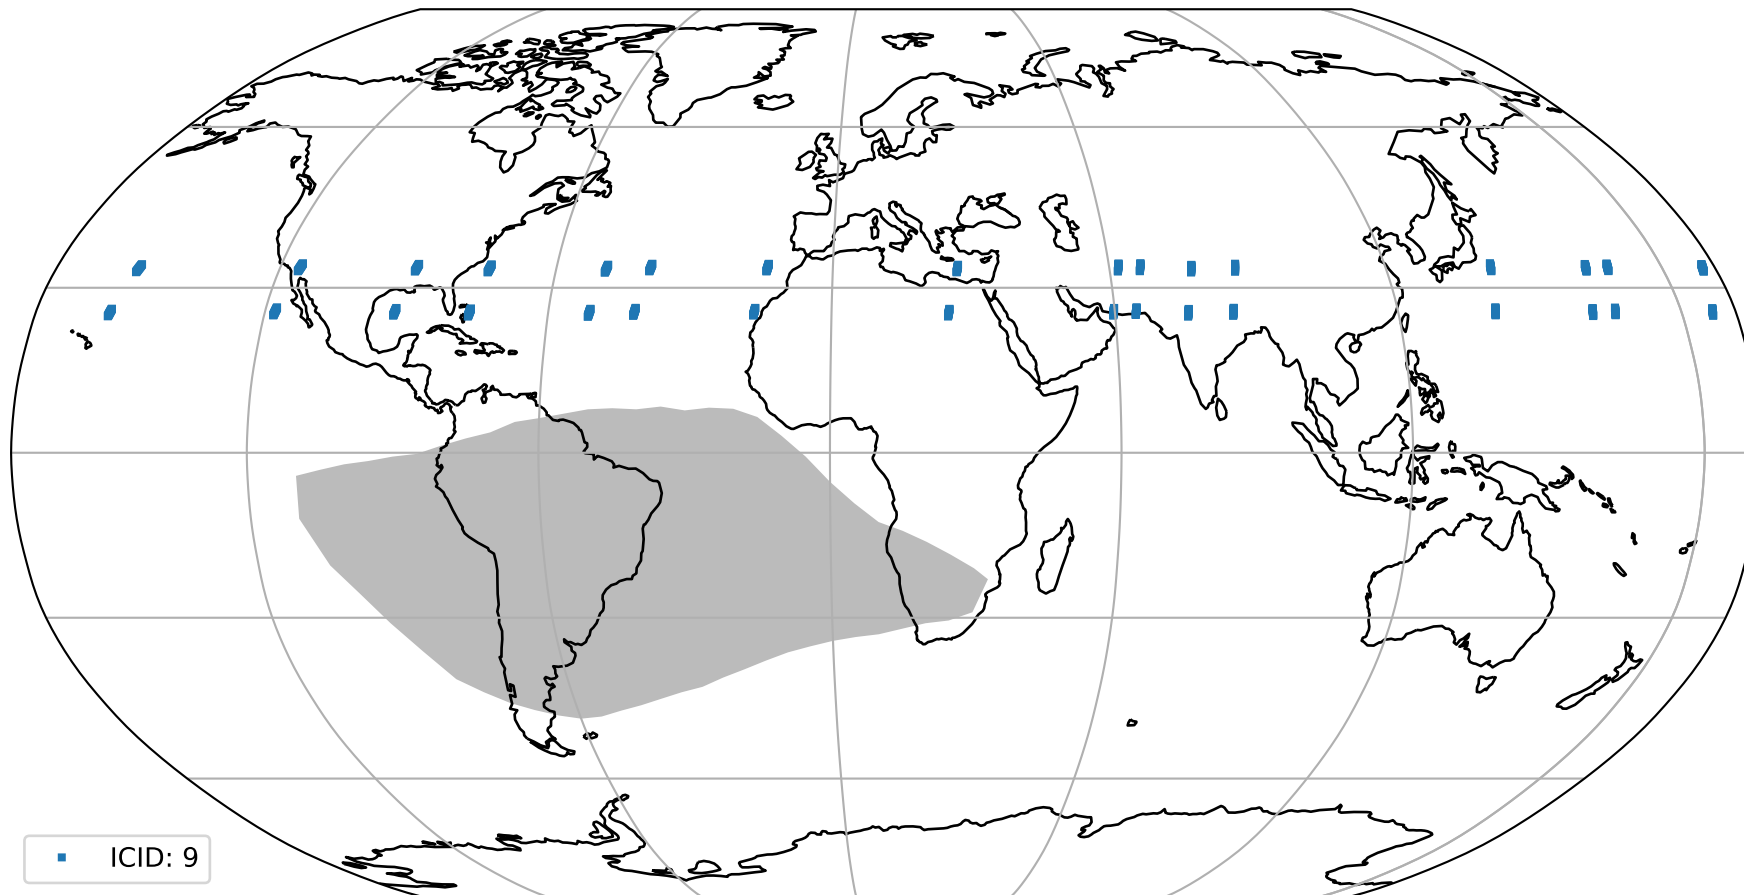

orbits : 16 in [5992, 6037]
coverage : 2018-12-09 / 2018-12-12
bad (quality < 0.8) : 2519
worst (quality < 0.1) : 236
created : 2023-08-22T07:50:12

pixel-quality map (noise average)

Tropomi SWIR pixel quality (official)

orbits : 16 in [5992, 6037]
coverage : 2018-12-09 / 2018-12-12
to good : 363
good to bad : 783
to worst : 108
created : 2023-08-22T07:50:12

total quality compared with SWIR pixel-quality CKD

Tropomi SWIR pixel quality (official)

orbits : 16 in [5992, 6037]
coverage : 2018-12-09 / 2018-12-12
created : 2023-08-22T07:50:12

Histograms of pixel-quality

Tropomi SWIR pixel quality (official) ground-tracks of Sentinel-5P

orbits : 16 in [5992, 6037]
coverage : 2018-12-09 / 2018-12-12
created : 2023-08-22T07:50:13

Tropomi SWIR pixel quality (official)

orbits : [2827, 6037]
coverage : 2018-04-30 / 2018-12-12
created : 2023-08-22T07:50:13

trend of pixel quality & temperatures