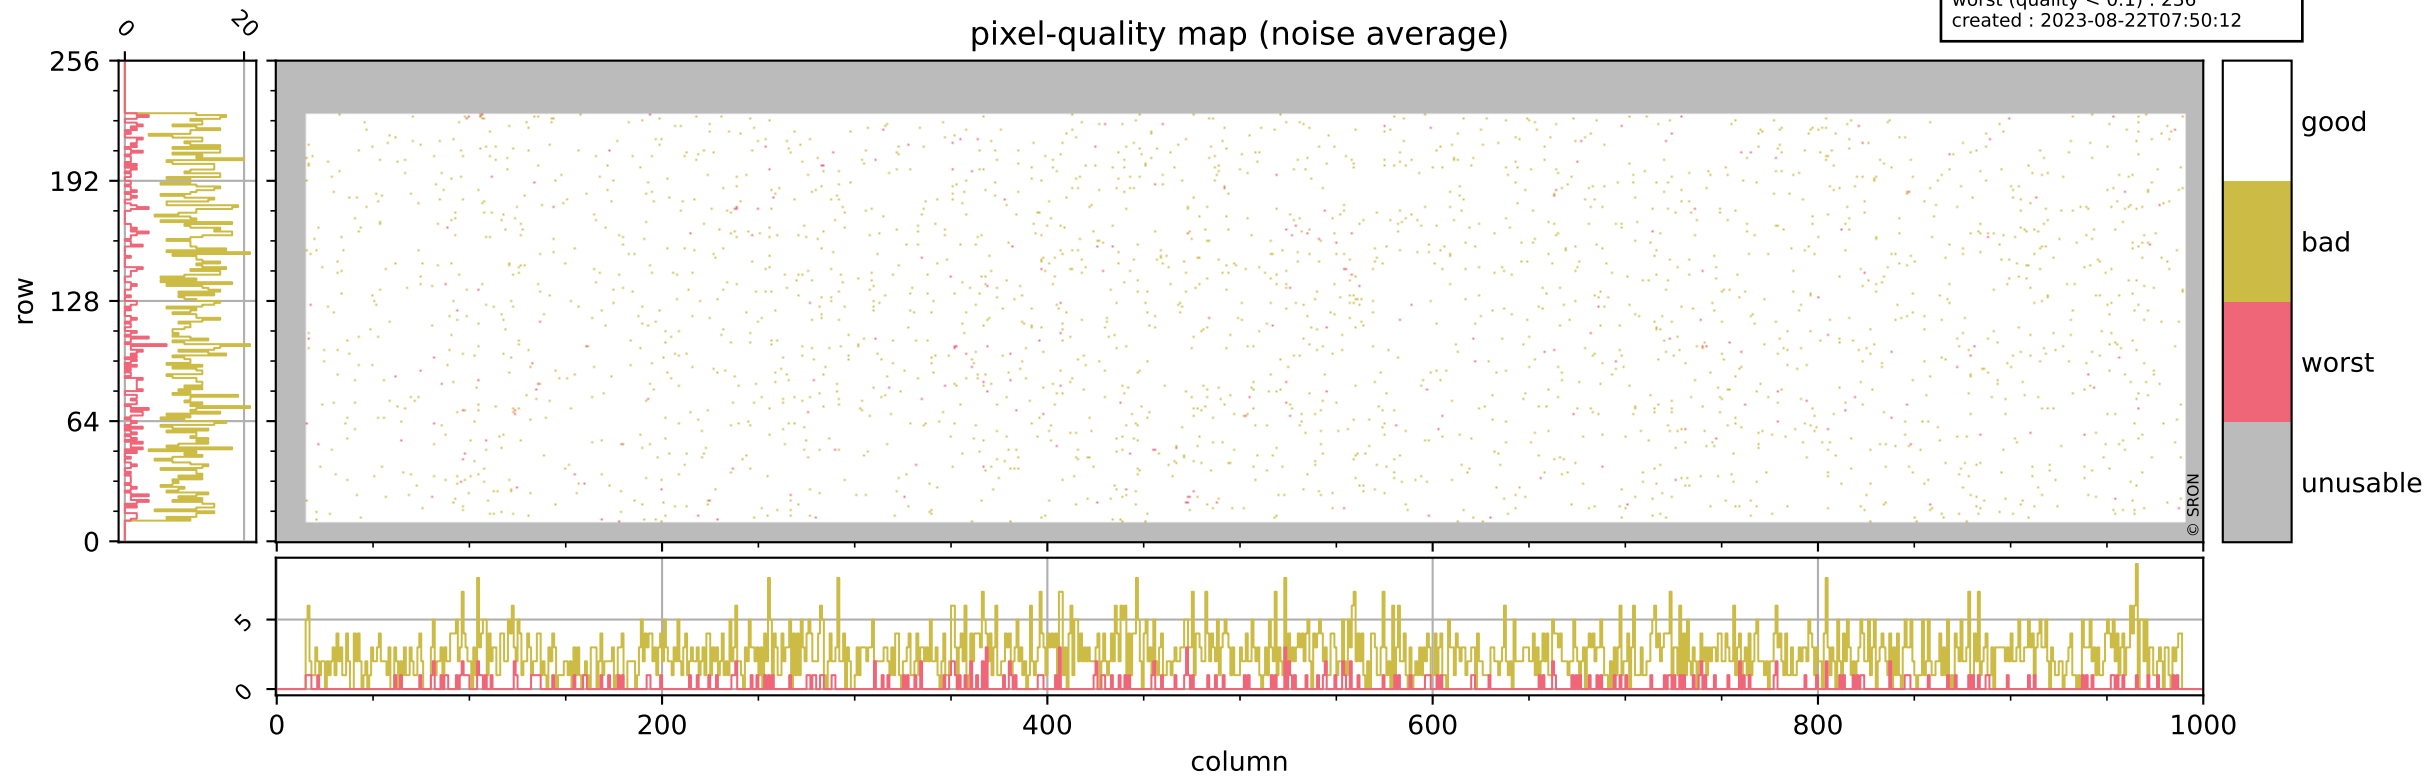

Tropomi SWIR pixel quality (official)

orbits : 16 in [5992, 6037]
coverage : 2018-12-09 / 2018-12-12
bad (quality < 0.8) : 293
worst (quality < 0.1) : 118
created : 2023-08-22T07:50:12

Tropomi SWIR pixel quality (official)

orbits : 16 in [5992, 6037]
coverage : 2018-12-09 / 2018-12-12
bad (quality < 0.8) : 2519
worst (quality < 0.1) : 236
created : 2023-08-22T07:50:12

pixel-quality map (noise average)

Tropomi SWIR pixel quality (official)

orbits : 16 in [5992, 6037]
coverage : 2018-12-09 / 2018-12-12
to good : 363
good to bad : 783
to worst : 108
created : 2023-08-22T07:50:12

total quality compared with SWIR pixel-quality CKD

Tropomi SWIR pixel quality (official)

orbits : 16 in [5992, 6037]
coverage : 2018-12-09 / 2018-12-12
created : 2023-08-22T07:50:12

Histograms of pixel-quality

Tropomi SWIR pixel quality (official) ground-tracks of Sentinel-5P

orbits : 16 in [5992, 6037]
coverage : 2018-12-09 / 2018-12-12
created : 2023-08-22T07:50:13