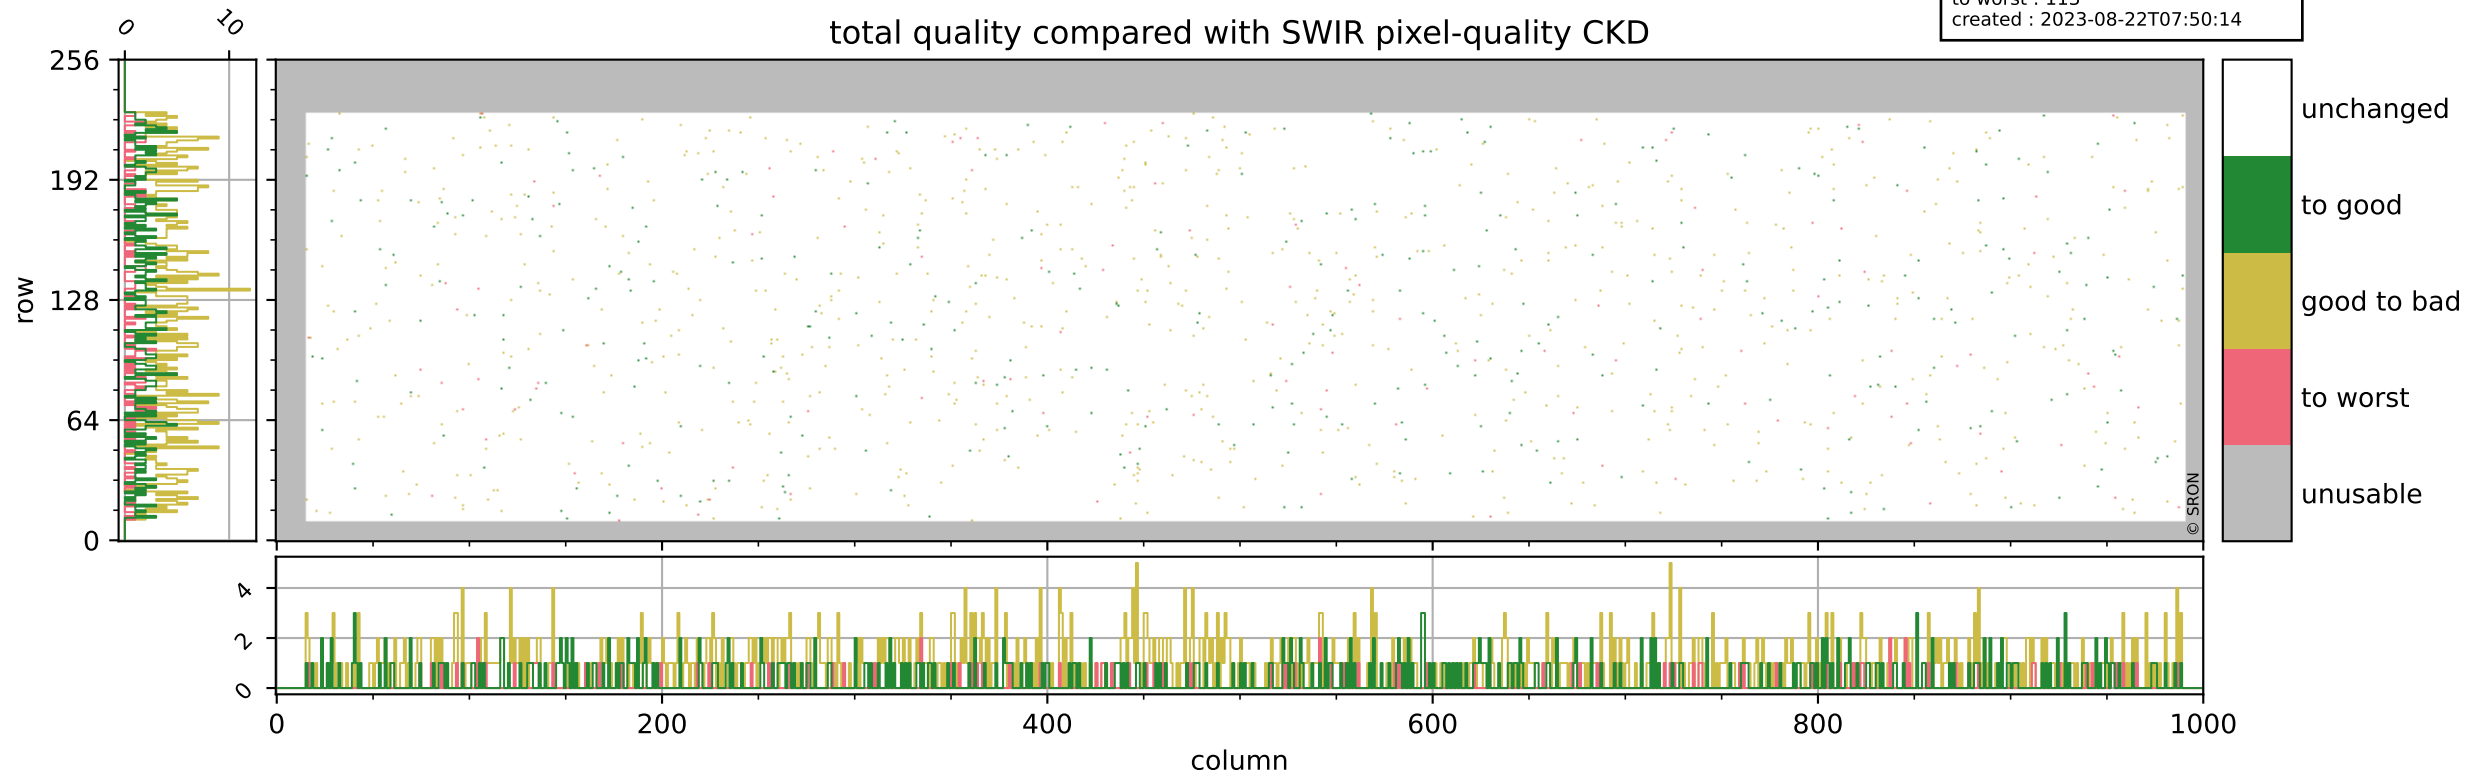

orbits : 17 in [6007, 6052]
coverage : 2018-12-11 / 2018-12-13
bad (quality < 0.8) : 293
worst (quality < 0.1) : 114
created : 2023-08-22T07:50:14

Tropomi SWIR pixel quality (official)

orbits : 17 in [6007, 6052]
coverage : 2018-12-11 / 2018-12-13
bad (quality < 0.8) : 2528
worst (quality < 0.1) : 241
created : 2023-08-22T07:50:14

pixel-quality map (noise average)

Tropomi SWIR pixel quality (official)

orbits : 17 in [6007, 6052]
coverage : 2018-12-11 / 2018-12-13
to good : 355
good to bad : 780
to worst : 113
created : 2023-08-22T07:50:14

total quality compared with SWIR pixel-quality CKD

Tropomi SWIR pixel quality (official)

orbits : 17 in [6007, 6052]
coverage : 2018-12-11 / 2018-12-13
created : 2023-08-22T07:50:15

Histograms of pixel-quality

Tropomi SWIR pixel quality (official) ground-tracks of Sentinel-5P

orbits : 17 in [6007, 6052]
coverage : 2018-12-11 / 2018-12-13
created : 2023-08-22T07:50:15

Tropomi SWIR pixel quality (official)

orbits : [2827, 6052]
coverage : 2018-04-30 / 2018-12-13
created : 2023-08-22T07:50:15