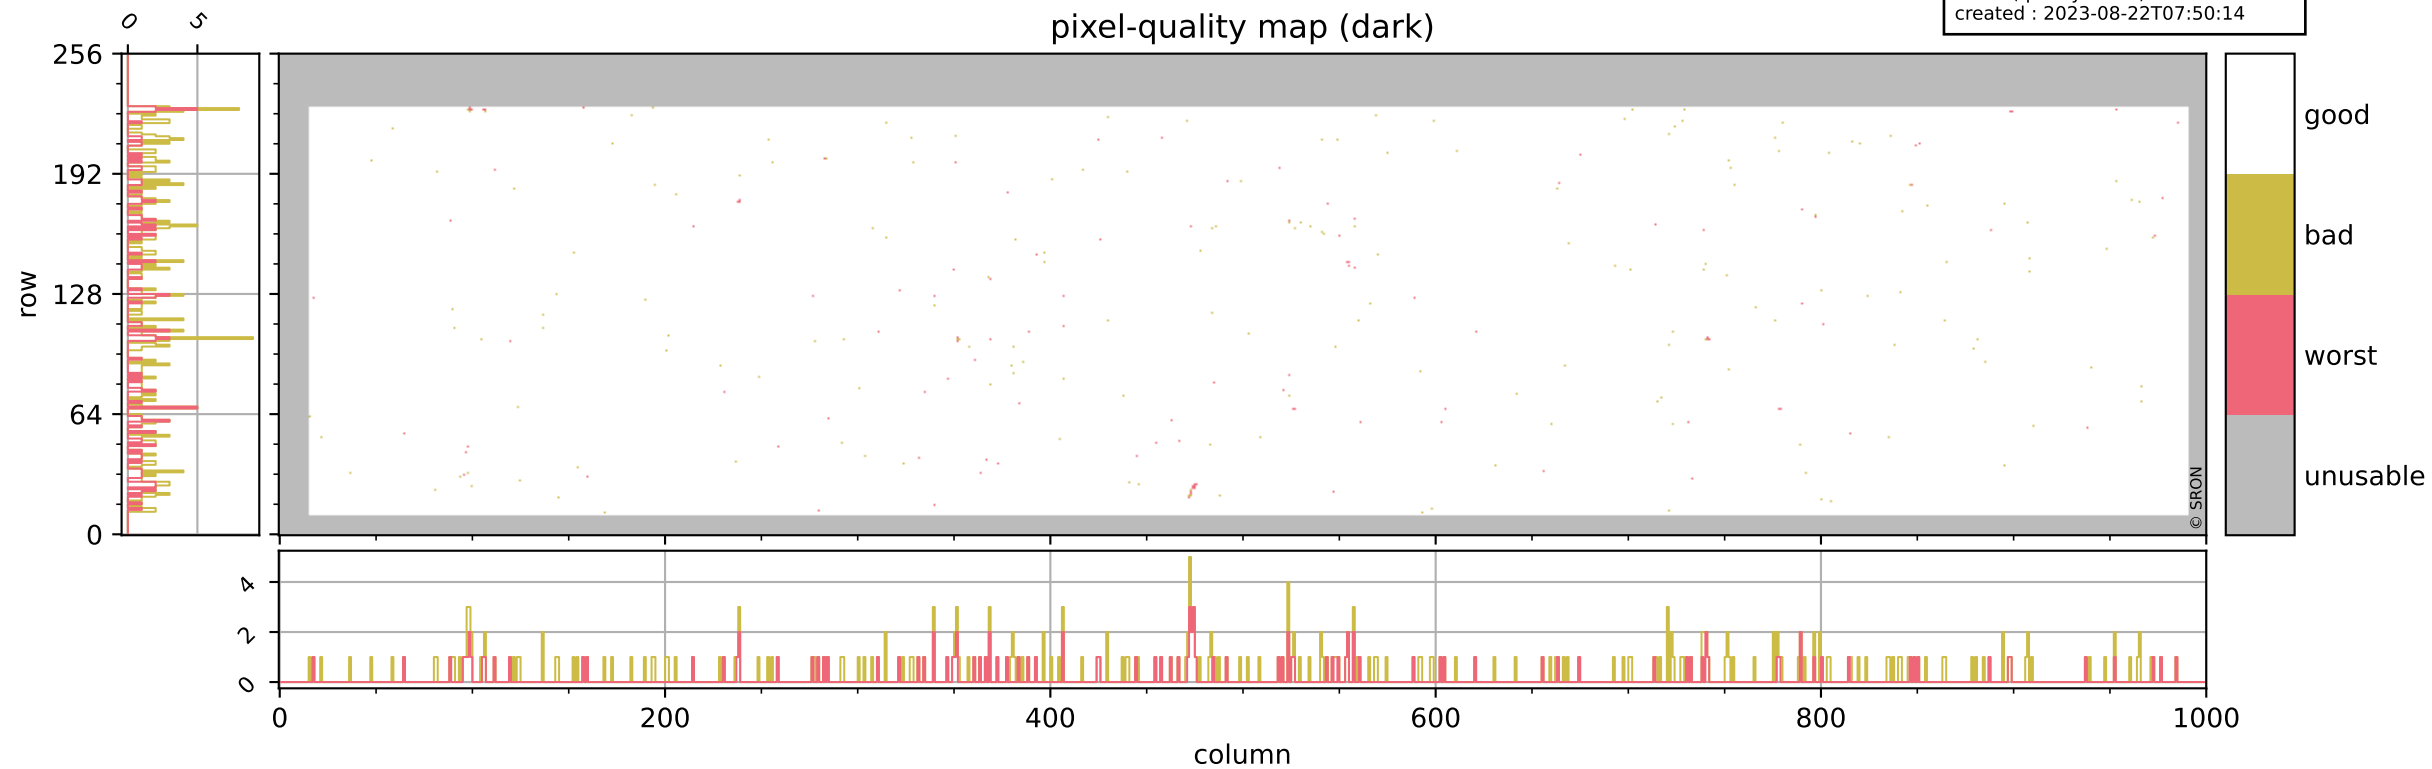

Tropomi SWIR pixel quality (official)

orbits : 17 in [6007, 6052]
coverage : 2018-12-11 / 2018-12-13
bad (quality < 0.8) : 2787
worst (quality < 0.1) : 324
created : 2023-08-22T07:50:14

Tropomi SWIR pixel quality (official)

orbits : 17 in [6007, 6052]
coverage : 2018-12-11 / 2018-12-13
bad (quality < 0.8) : 293
worst (quality < 0.1) : 114
created : 2023-08-22T07:50:14

Tropomi SWIR pixel quality (official)

orbits : 17 in [6007, 6052]
coverage : 2018-12-11 / 2018-12-13
bad (quality < 0.8) : 2528
worst (quality < 0.1) : 241
created : 2023-08-22T07:50:14

pixel-quality map (noise average)

Tropomi SWIR pixel quality (official)

orbits : 17 in [6007, 6052]
coverage : 2018-12-11 / 2018-12-13
to good : 355
good to bad : 780
to worst : 113
created : 2023-08-22T07:50:14

Tropomi SWIR pixel quality (official) ground-tracks of Sentinel-5P

orbits : 17 in [6007, 6052]
coverage : 2018-12-11 / 2018-12-13
created : 2023-08-22T07:50:15

Tropomi SWIR pixel quality (official)

orbits : [2827, 6052]
coverage : 2018-04-30 / 2018-12-13
created : 2023-08-22T07:50:15