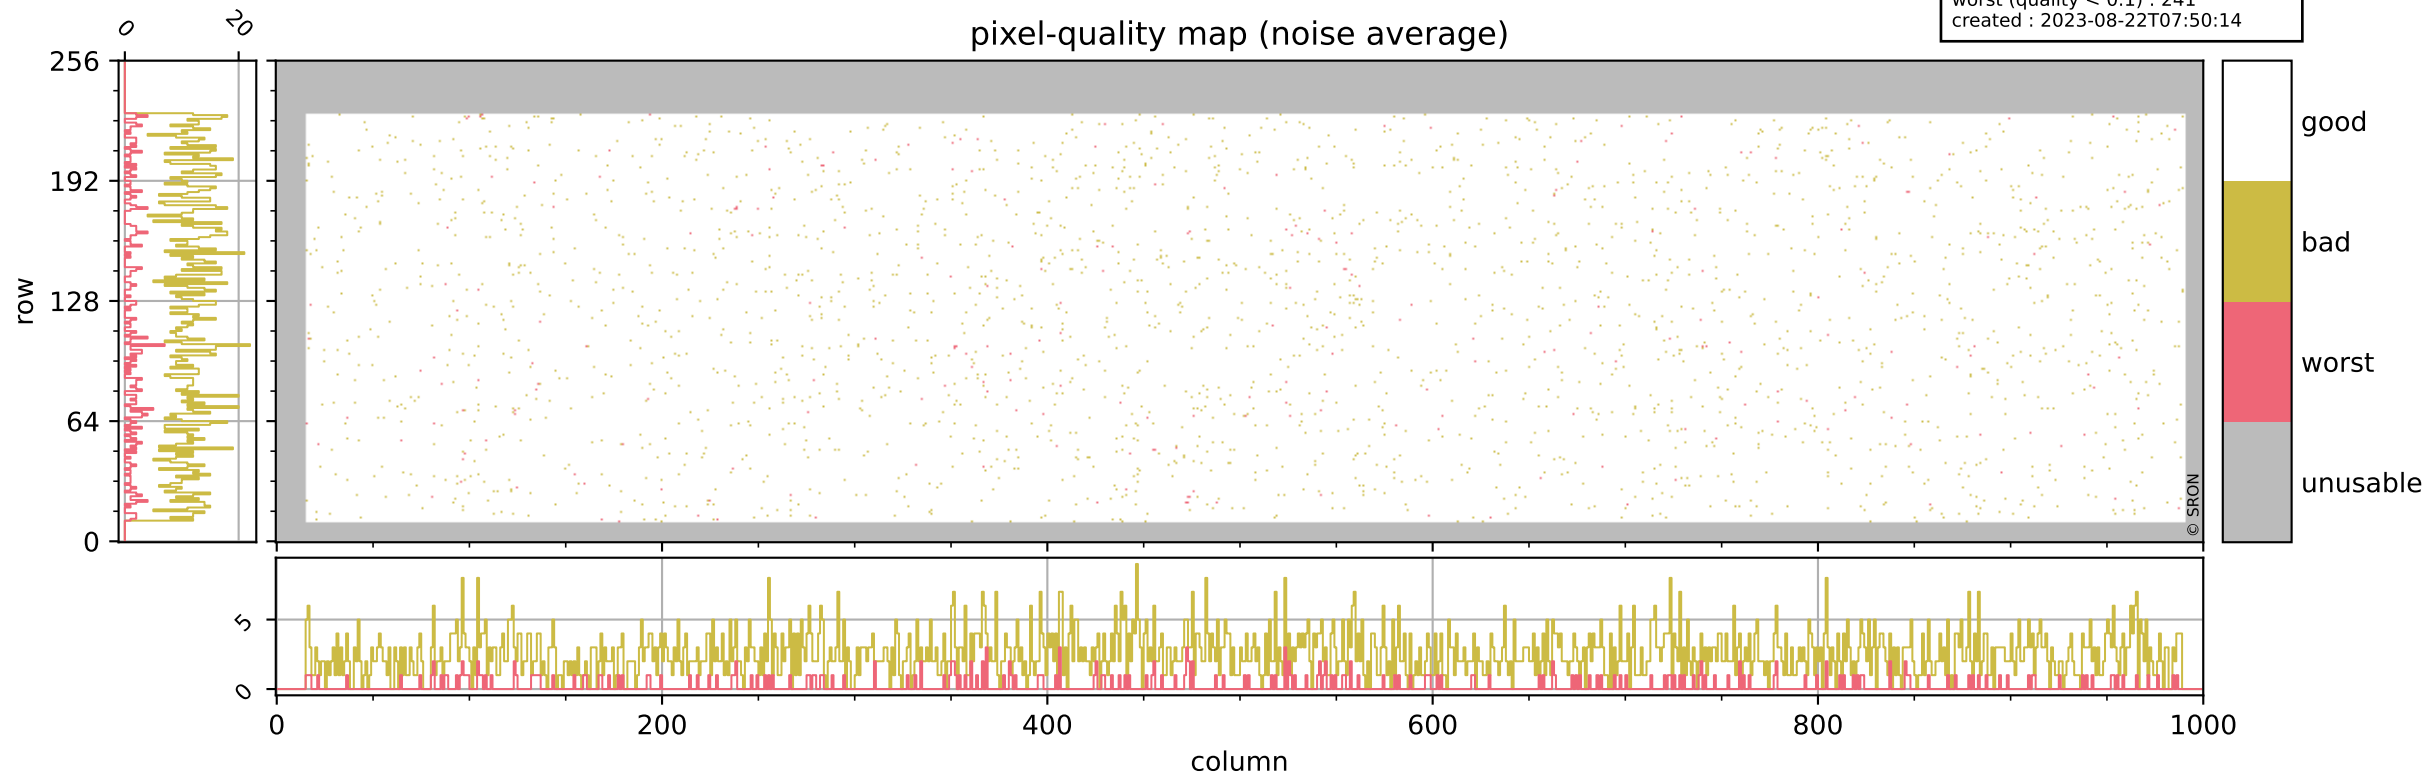

Tropomi SWIR pixel quality (official)

orbits : 17 in [6007, 6052]
coverage : 2018-12-11 / 2018-12-13
bad (quality < 0.8) : 2787
worst (quality < 0.1) : 324
created : 2023-08-22T07:50:14

Tropomi SWIR pixel quality (official)

orbits : 17 in [6007, 6052]
coverage : 2018-12-11 / 2018-12-13
bad (quality < 0.8) : 293
worst (quality < 0.1) : 114
created : 2023-08-22T07:50:14

Tropomi SWIR pixel quality (official)

orbits : 17 in [6007, 6052]
coverage : 2018-12-11 / 2018-12-13
bad (quality < 0.8) : 2528
worst (quality < 0.1) : 241
created : 2023-08-22T07:50:14

pixel-quality map (noise average)

Tropomi SWIR pixel quality (official)

orbits : 17 in [6007, 6052]
coverage : 2018-12-11 / 2018-12-13
to good : 355
good to bad : 780
to worst : 113
created : 2023-08-22T07:50:14

Tropomi SWIR pixel quality (official) ground-tracks of Sentinel-5P

orbits : 17 in [6007, 6052]
coverage : 2018-12-11 / 2018-12-13
created : 2023-08-22T07:50:15

Tropomi SWIR pixel quality (official)

orbits : [2827, 6052]
coverage : 2018-04-30 / 2018-12-13
created : 2023-08-22T07:50:15