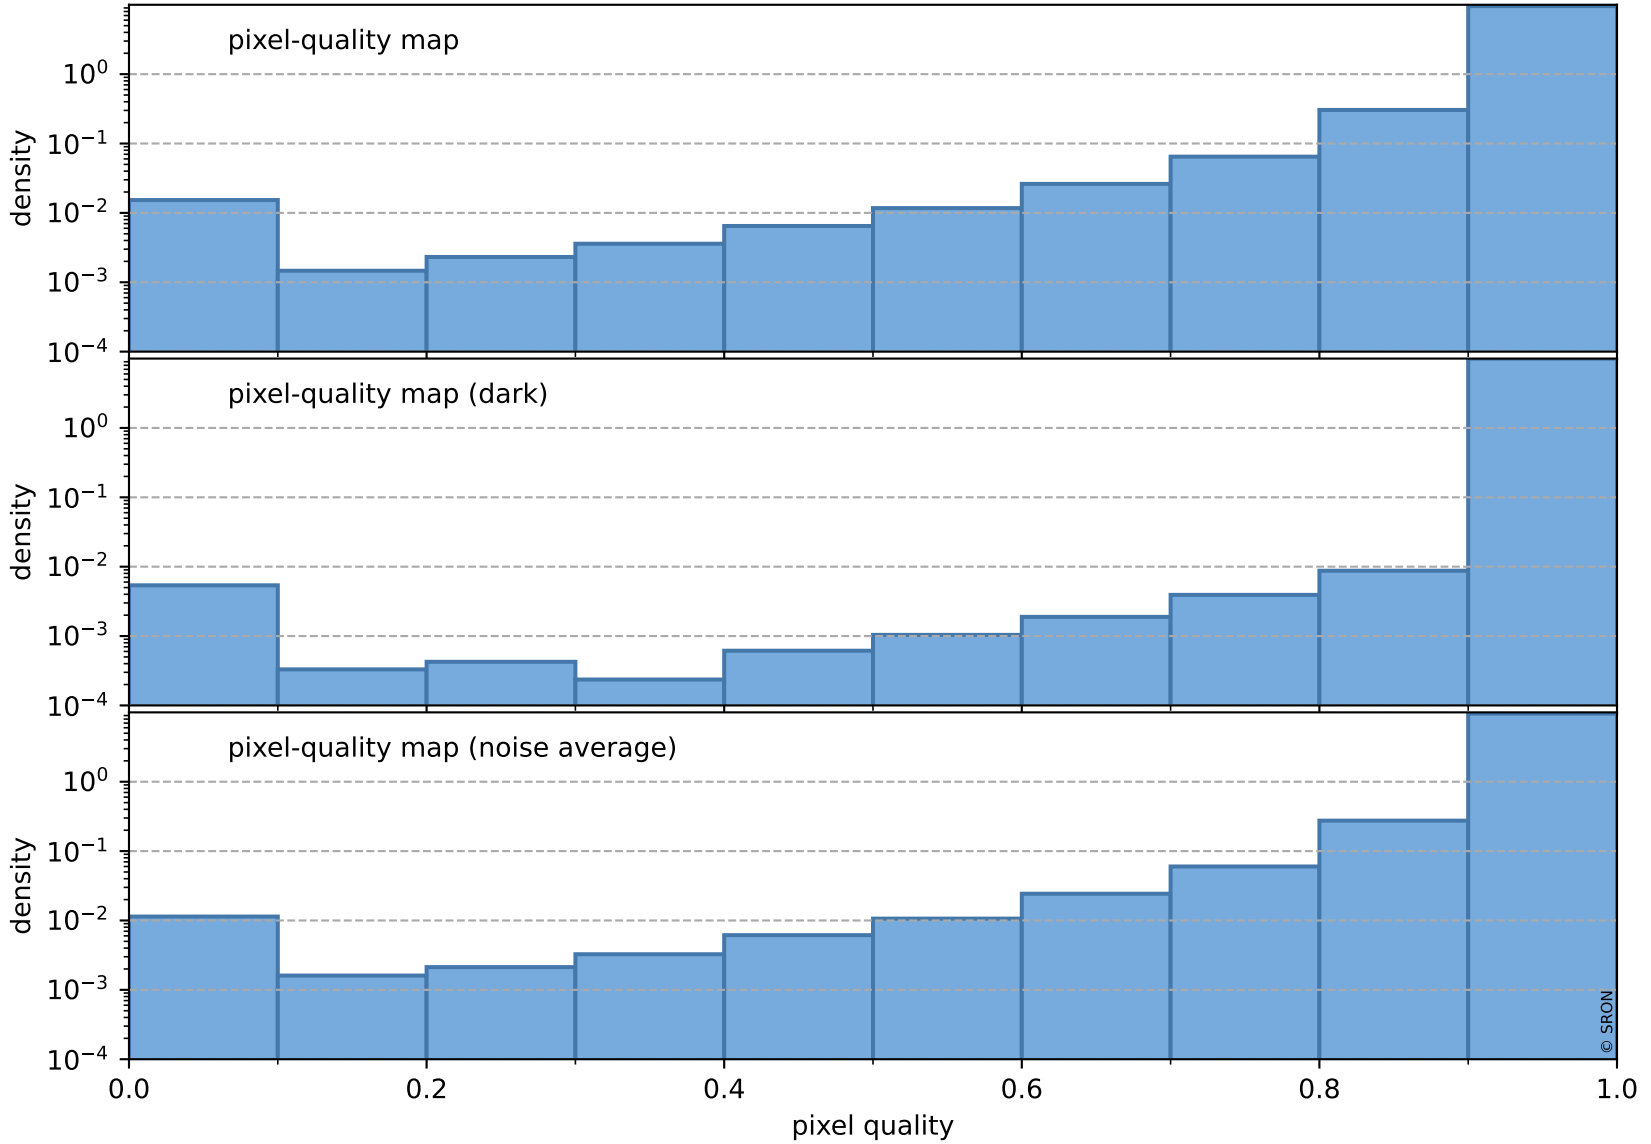

orbits : 17 in [6007, 6052]
coverage : 2018-12-11 / 2018-12-13
bad (quality < 0.8) : 293
worst (quality < 0.1) : 114
created : 2023-08-22T07:50:14

Tropomi SWIR pixel quality (official)

orbits : 17 in [6007, 6052]
coverage : 2018-12-11 / 2018-12-13
bad (quality < 0.8) : 2528
worst (quality < 0.1) : 241
created : 2023-08-22T07:50:14

pixel-quality map (noise average)

Tropomi SWIR pixel quality (official)

orbits : 17 in [6007, 6052]
coverage : 2018-12-11 / 2018-12-13
to good : 355
good to bad : 780
to worst : 113
created : 2023-08-22T07:50:14

total quality compared with SWIR pixel-quality CKD

Tropomi SWIR pixel quality (official)

orbits : 17 in [6007, 6052]
coverage : 2018-12-11 / 2018-12-13
created : 2023-08-22T07:50:15

Histograms of pixel-quality

Tropomi SWIR pixel quality (official) ground-tracks of Sentinel-5P

orbits : 17 in [6007, 6052]
coverage : 2018-12-11 / 2018-12-13
created : 2023-08-22T07:50:15

Tropomi SWIR pixel quality (official)

orbits : [2827, 6052]
coverage : 2018-04-30 / 2018-12-13
created : 2023-08-22T07:50:15