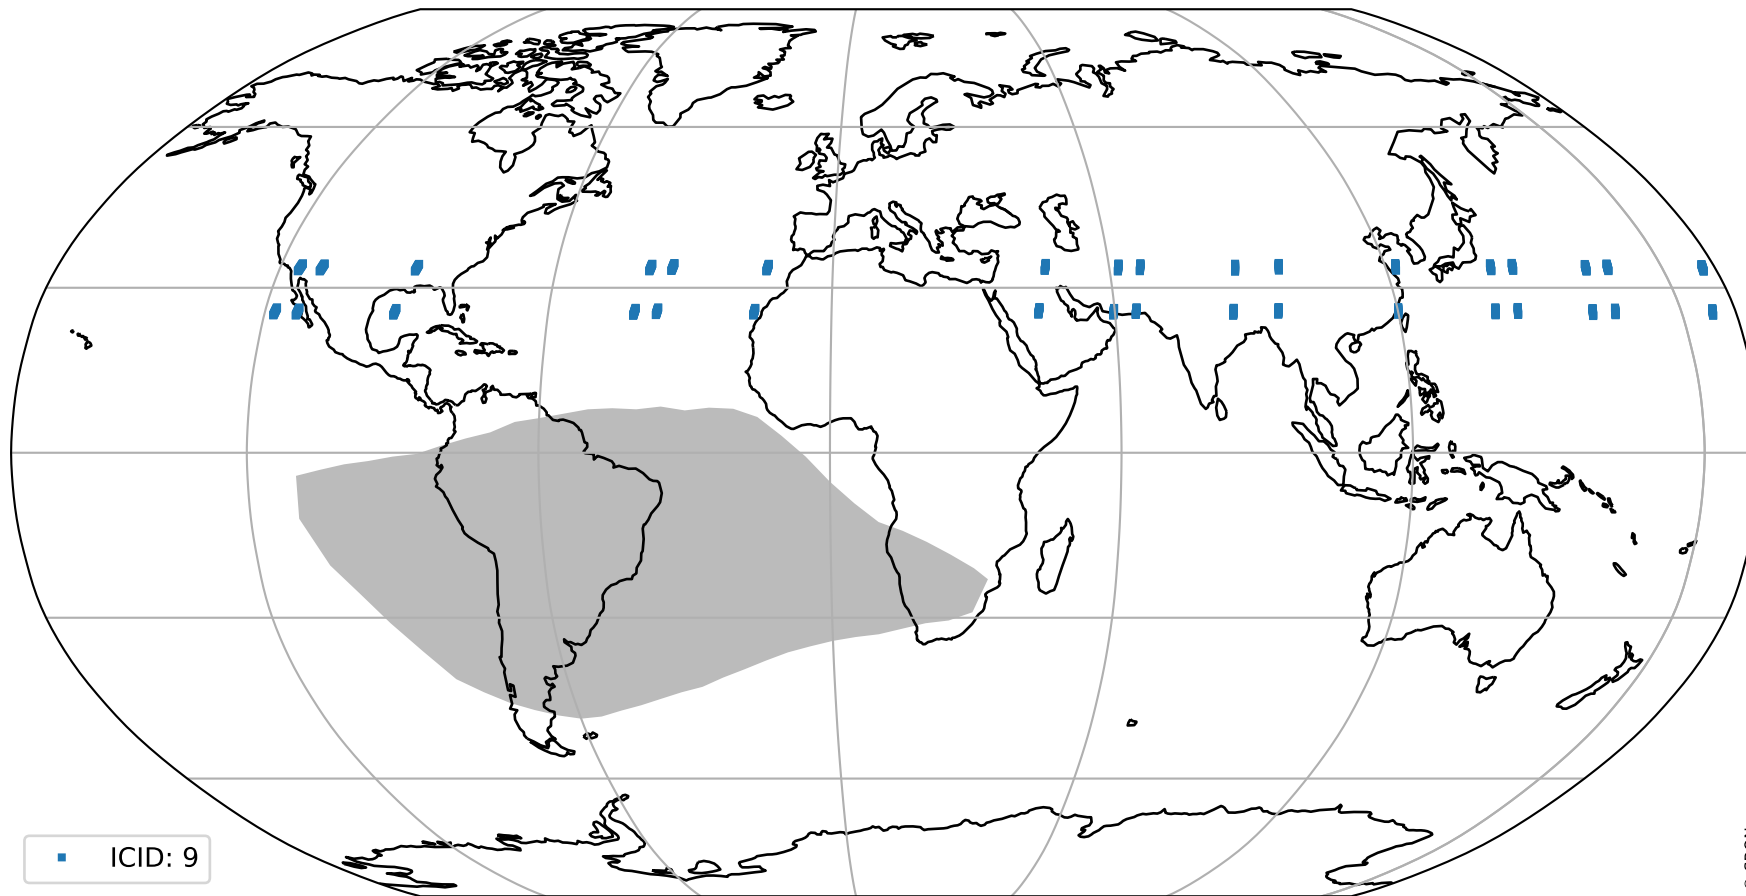

pixel-quality map (noise average)

Tropomi SWIR pixel quality (official)

orbits : 17 in [6007, 6052]
coverage : 2018-12-11 / 2018-12-13
to good : 355
good to bad : 780
to worst : 113
created : 2023-08-22T07:50:14

total quality compared with SWIR pixel-quality CKD

Tropomi SWIR pixel quality (official)

orbits : 17 in [6007, 6052]
coverage : 2018-12-11 / 2018-12-13
created : 2023-08-22T07:50:15

Histograms of pixel-quality

Tropomi SWIR pixel quality (official) ground-tracks of Sentinel-5P

orbits : 17 in [6007, 6052]
coverage : 2018-12-11 / 2018-12-13
created : 2023-08-22T07:50:15

Tropomi SWIR pixel quality (official)

orbits : [2827, 6052]
coverage : 2018-04-30 / 2018-12-13
created : 2023-08-22T07:50:15