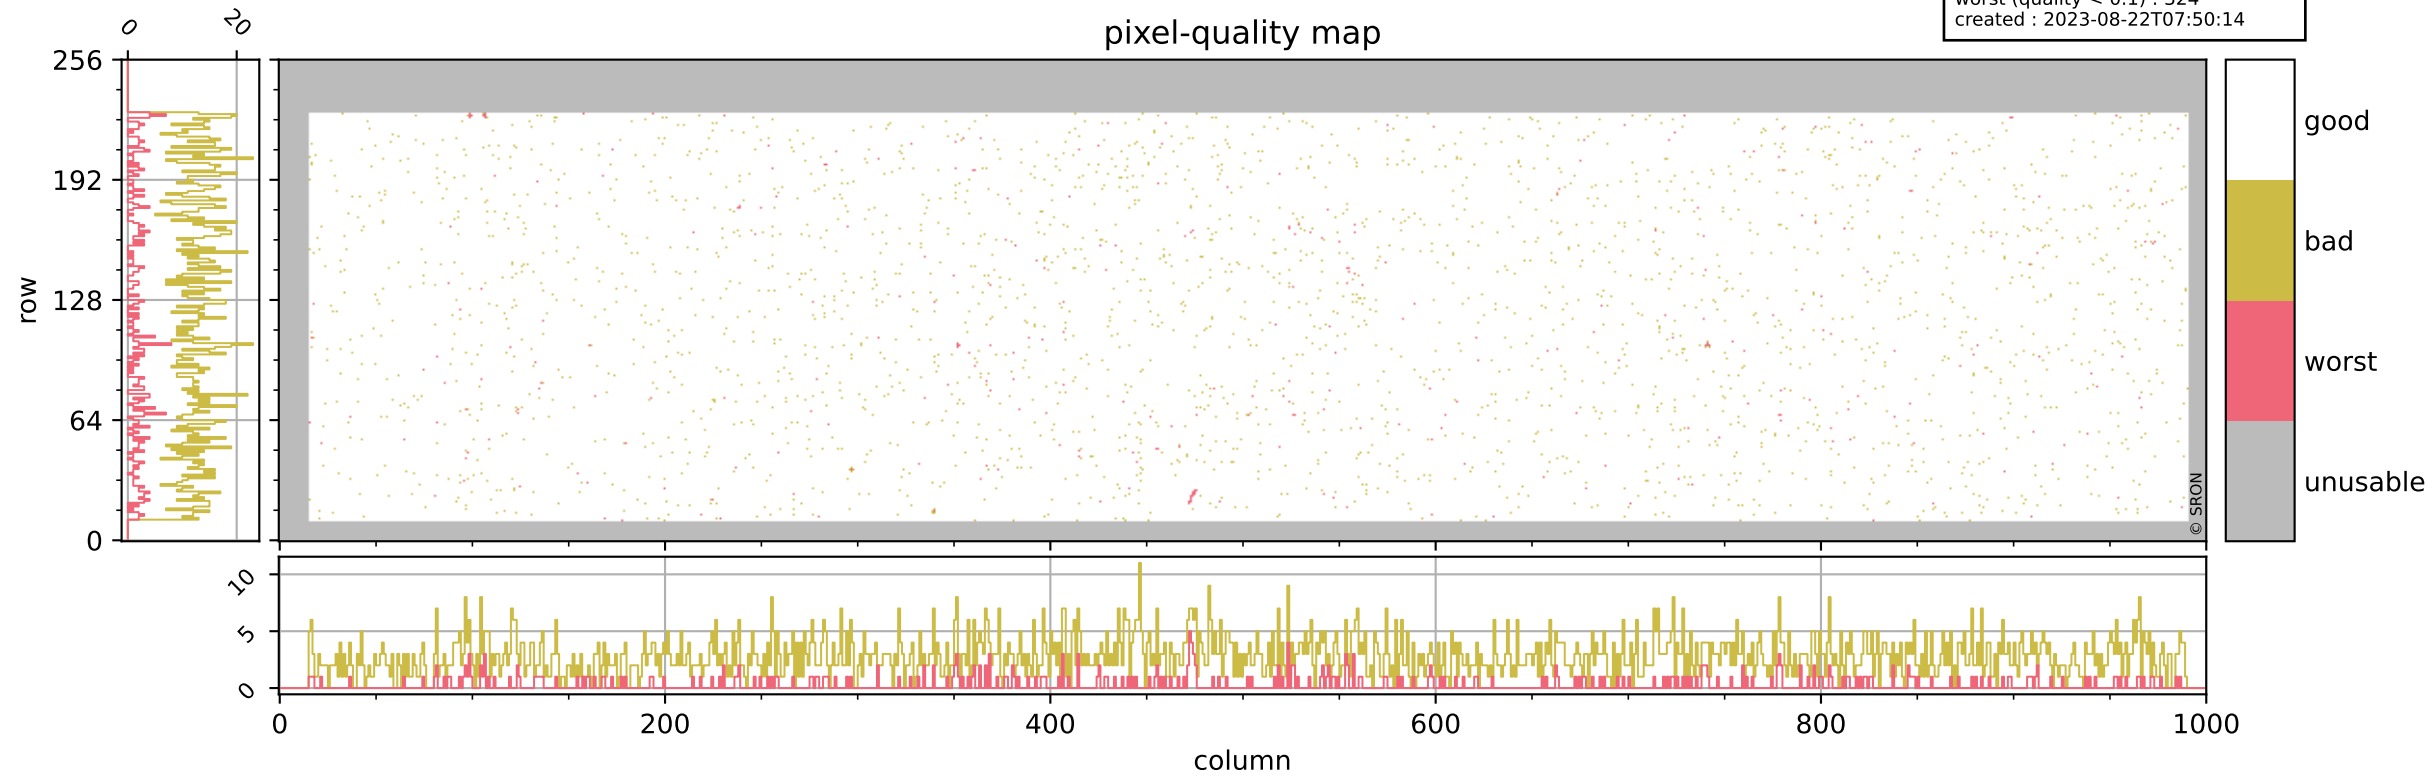

Tropomi SWIR pixel quality (official)

orbits : 17 in [6007, 6052]
coverage : 2018-12-11 / 2018-12-13
bad (quality < 0.8) : 2787
worst (quality < 0.1) : 324
created : 2023-08-22T07:50:14

Tropomi SWIR pixel quality (official)

orbits : 17 in [6007, 6052]
coverage : 2018-12-11 / 2018-12-13
bad (quality < 0.8) : 293
worst (quality < 0.1) : 114
created : 2023-08-22T07:50:14

Tropomi SWIR pixel quality (official)

orbits : 17 in [6007, 6052]
coverage : 2018-12-11 / 2018-12-13
bad (quality < 0.8) : 2528
worst (quality < 0.1) : 241
created : 2023-08-22T07:50:14

pixel-quality map (noise average)

Tropomi SWIR pixel quality (official)

orbits : 17 in [6007, 6052]
coverage : 2018-12-11 / 2018-12-13
to good : 355
good to bad : 780
to worst : 113
created : 2023-08-22T07:50:14

Tropomi SWIR pixel quality (official) ground-tracks of Sentinel-5P

orbits : 17 in [6007, 6052]
coverage : 2018-12-11 / 2018-12-13
created : 2023-08-22T07:50:15

Tropomi SWIR pixel quality (official)

orbits : [2827, 6052]
coverage : 2018-04-30 / 2018-12-13
created : 2023-08-22T07:50:15