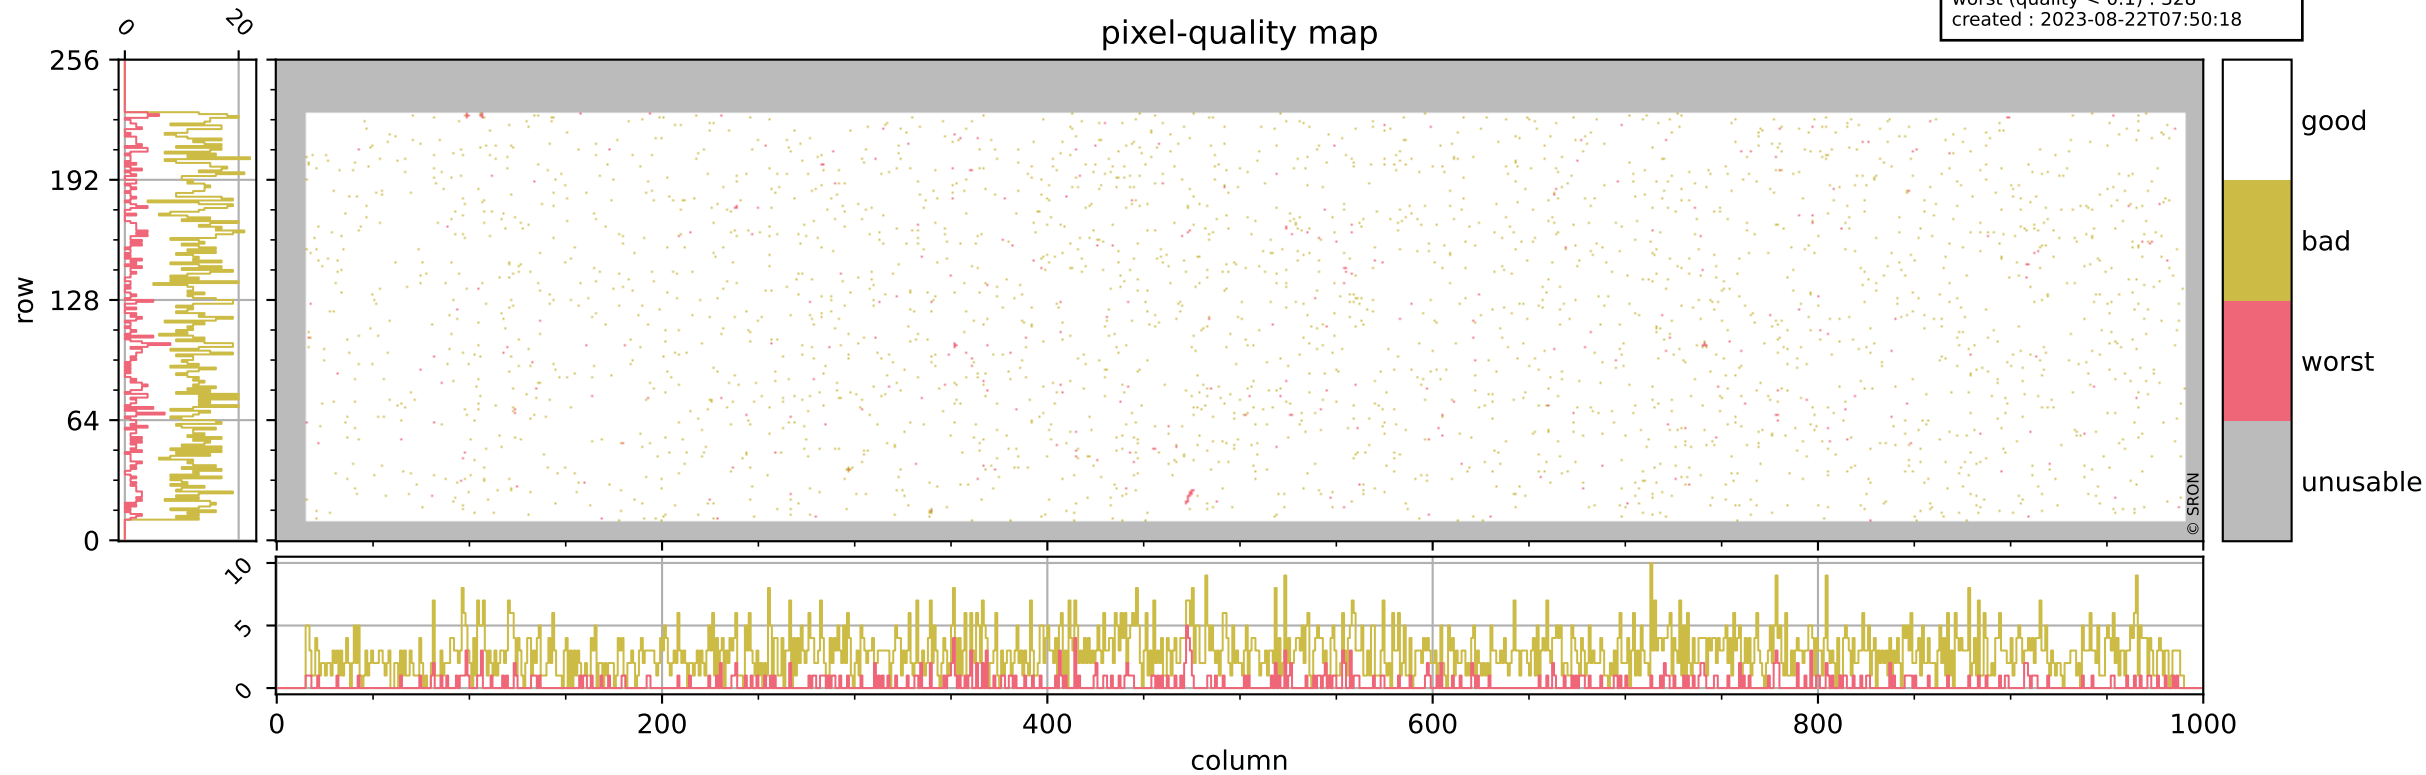

Tropomi SWIR pixel quality (official)

orbits : 19 in [6037, 6082]
coverage : 2018-12-13 / 2018-12-16
bad (quality < 0.8) : 2806
worst (quality < 0.1) : 328
created : 2023-08-22T07:50:18

pixel-quality map

Tropomi SWIR pixel quality (official)

orbits : 19 in [6037, 6082]
coverage : 2018-12-13 / 2018-12-16
bad (quality < 0.8) : 292
worst (quality < 0.1) : 116
created : 2023-08-22T07:50:18

Tropomi SWIR pixel quality (official)

orbits : 19 in [6037, 6082]
coverage : 2018-12-13 / 2018-12-16
bad (quality < 0.8) : 2553
worst (quality < 0.1) : 249
created : 2023-08-22T07:50:18

pixel-quality map (noise average)

Tropomi SWIR pixel quality (official)

orbits : 19 in [6037, 6082]
coverage : 2018-12-13 / 2018-12-16
created : 2023-08-22T07:50:19

Histograms of pixel-quality

Tropomi SWIR pixel quality (official) ground-tracks of Sentinel-5P

orbits : 19 in [6037, 6082]
coverage : 2018-12-13 / 2018-12-16
created : 2023-08-22T07:50:19