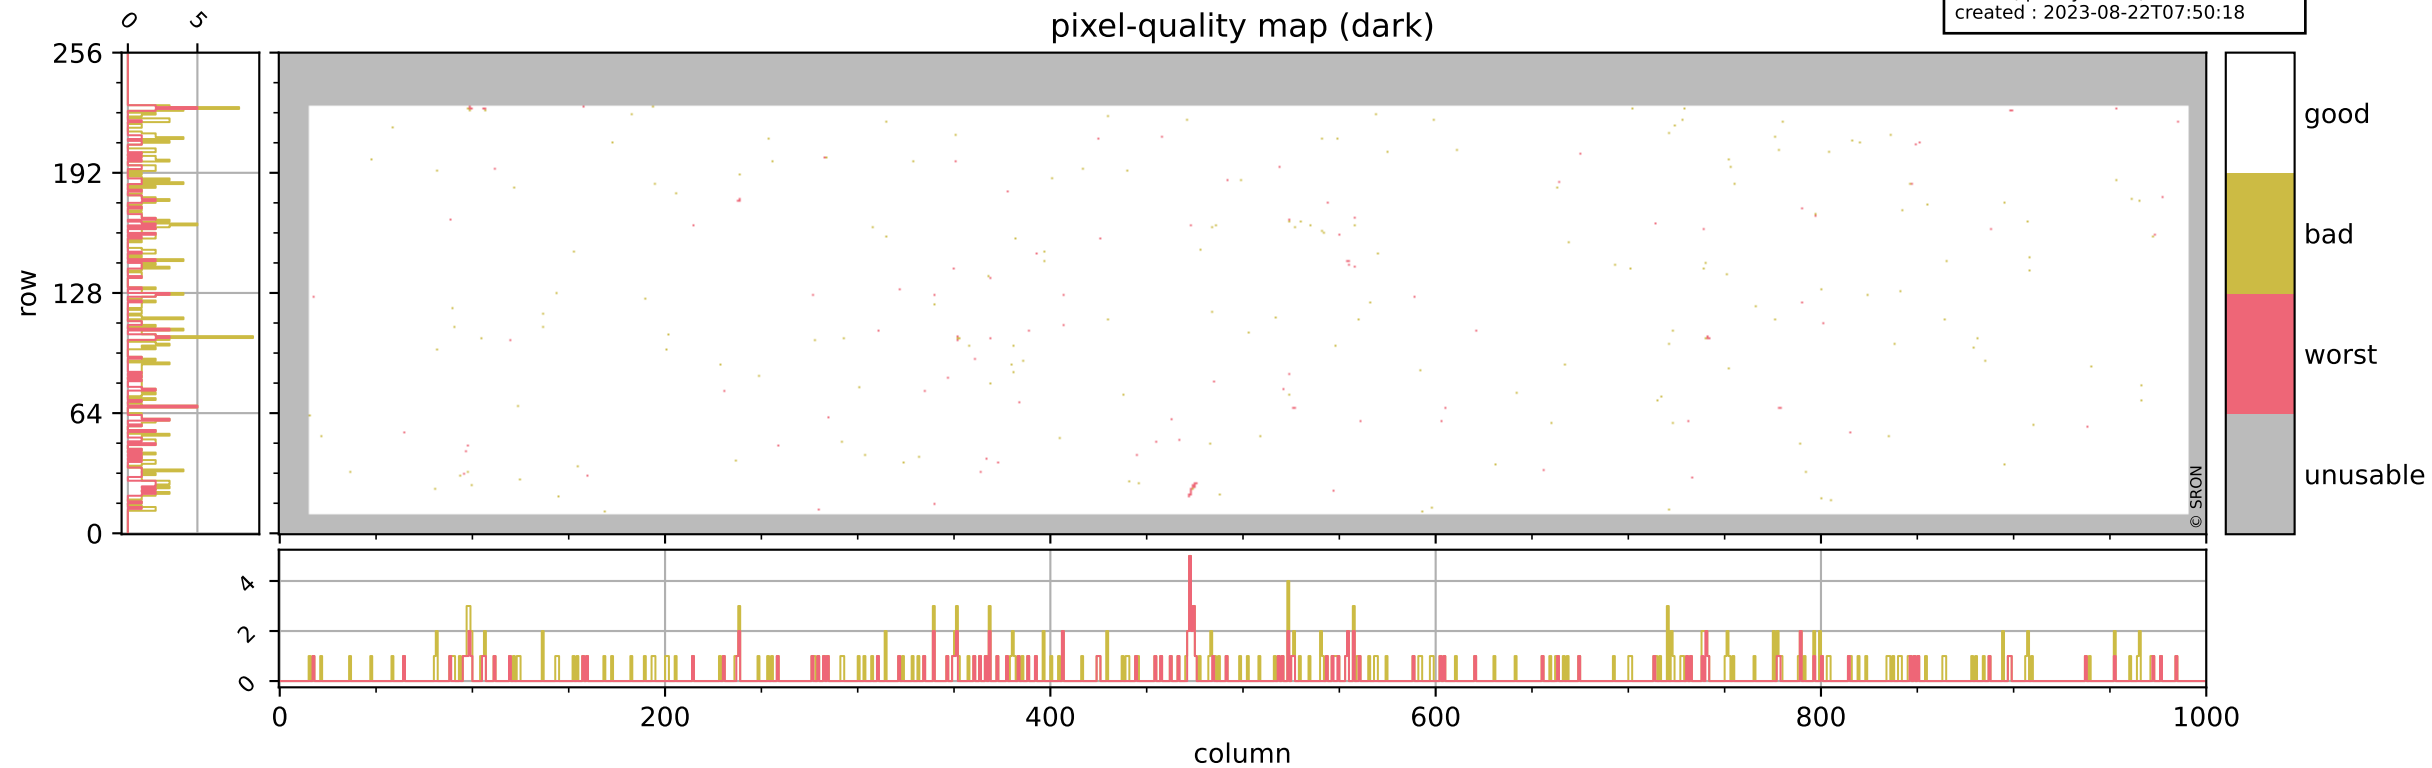

Tropomi SWIR pixel quality (official)

orbits : 19 in [6037, 6082]
coverage : 2018-12-13 / 2018-12-16
bad (quality < 0.8) : 2806
worst (quality < 0.1) : 328
created : 2023-08-22T07:50:18

pixel-quality map

Tropomi SWIR pixel quality (official)

orbits : 19 in [6037, 6082]
coverage : 2018-12-13 / 2018-12-16
bad (quality < 0.8) : 292
worst (quality < 0.1) : 116
created : 2023-08-22T07:50:18

Tropomi SWIR pixel quality (official)

orbits : 19 in [6037, 6082]
coverage : 2018-12-13 / 2018-12-16
bad (quality < 0.8) : 2553
worst (quality < 0.1) : 249
created : 2023-08-22T07:50:18

pixel-quality map (noise average)

Tropomi SWIR pixel quality (official)

orbits : 19 in [6037, 6082]
coverage : 2018-12-13 / 2018-12-16
to good : 350
good to bad : 785
to worst : 118
created : 2023-08-22T07:50:19

total quality compared with SWIR pixel-quality CKD

Tropomi SWIR pixel quality (official)