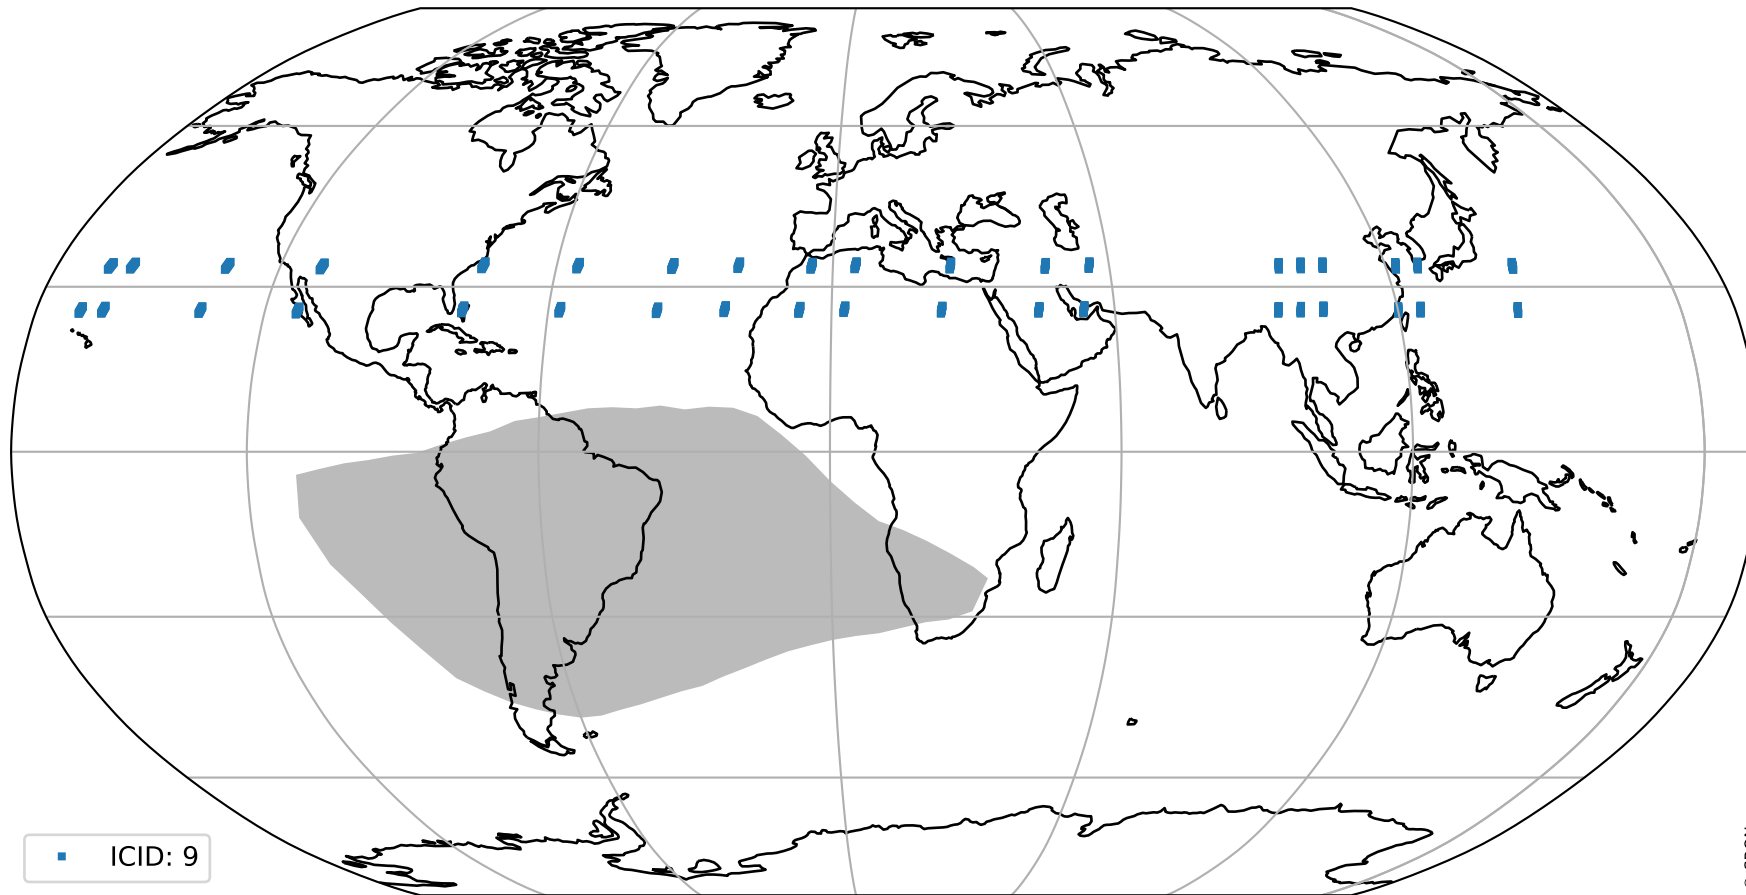

orbits : 19 in [6037, 6082]
coverage : 2018-12-13 / 2018-12-16
bad (quality < 0.8) : 2553
worst (quality < 0.1) : 249
created : 2023-08-22T07:50:18

pixel-quality map (noise average)

Tropomi SWIR pixel quality (official)

orbits : 19 in [6037, 6082]
coverage : 2018-12-13 / 2018-12-16
to good : 350
good to bad : 785
to worst : 118
created : 2023-08-22T07:50:19

total quality compared with SWIR pixel-quality CKD

Tropomi SWIR pixel quality (official)

orbits : 19 in [6037, 6082]
coverage : 2018-12-13 / 2018-12-16
created : 2023-08-22T07:50:19

Histograms of pixel-quality

Tropomi SWIR pixel quality (official) ground-tracks of Sentinel-5P

orbits : 19 in [6037, 6082]
coverage : 2018-12-13 / 2018-12-16
created : 2023-08-22T07:50:19

Tropomi SWIR pixel quality (official)

orbits : [2827, 6082]
coverage : 2018-04-30 / 2018-12-16
created : 2023-08-22T07:50:20

trend of pixel quality & temperatures