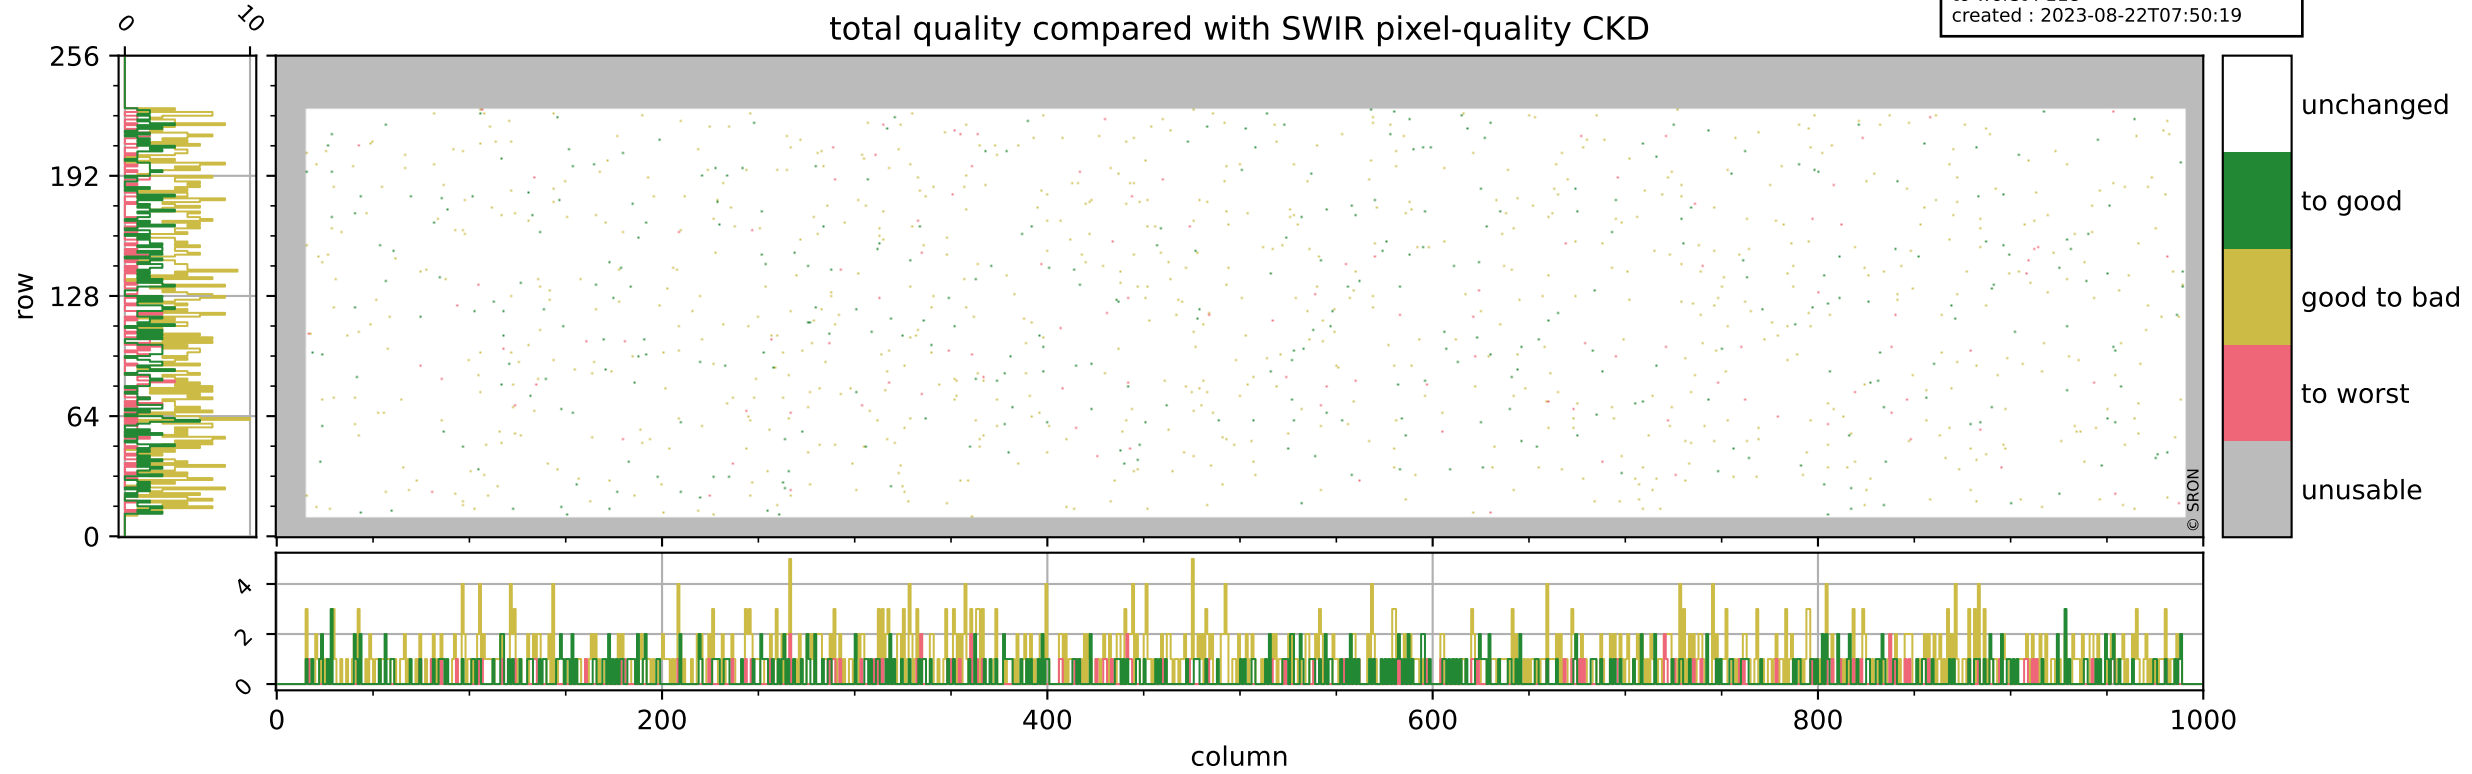

Tropomi SWIR pixel quality (official)

orbits : 19 in [6037, 6082]
coverage : 2018-12-13 / 2018-12-16
bad (quality < 0.8) : 292
worst (quality < 0.1) : 116
created : 2023-08-22T07:50:18

Tropomi SWIR pixel quality (official)

orbits : 19 in [6037, 6082]
coverage : 2018-12-13 / 2018-12-16
bad (quality < 0.8) : 2553
worst (quality < 0.1) : 249
created : 2023-08-22T07:50:18

pixel-quality map (noise average)

Tropomi SWIR pixel quality (official)

orbits : 19 in [6037, 6082]
coverage : 2018-12-13 / 2018-12-16
to good : 350
good to bad : 785
to worst : 118
created : 2023-08-22T07:50:19

total quality compared with SWIR pixel-quality CKD

Tropomi SWIR pixel quality (official)

orbits : 19 in [6037, 6082]
coverage : 2018-12-13 / 2018-12-16
created : 2023-08-22T07:50:19

Histograms of pixel-quality

Tropomi SWIR pixel quality (official) ground-tracks of Sentinel-5P

orbits : 19 in [6037, 6082]
coverage : 2018-12-13 / 2018-12-16
created : 2023-08-22T07:50:19