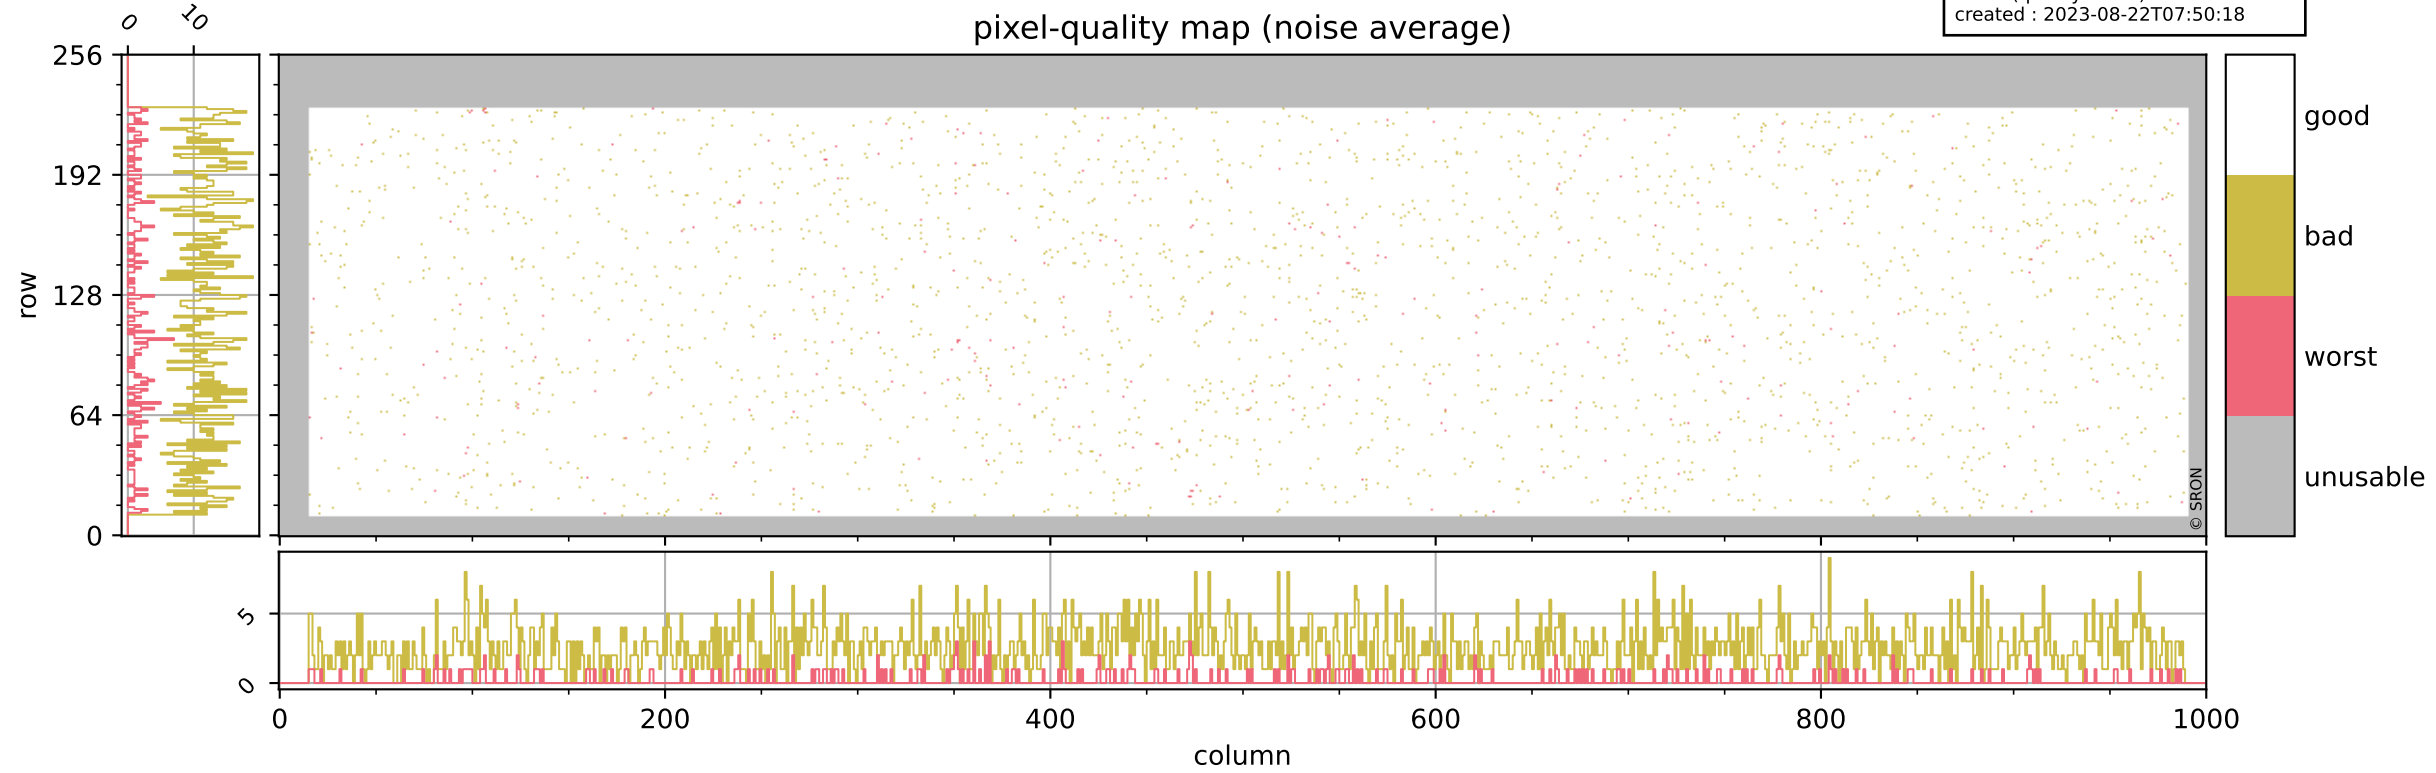

Tropomi SWIR pixel quality (official)

orbits : 19 in [6037, 6082]
coverage : 2018-12-13 / 2018-12-16
bad (quality < 0.8) : 292
worst (quality < 0.1) : 116
created : 2023-08-22T07:50:18

Tropomi SWIR pixel quality (official)

orbits : 19 in [6037, 6082]
coverage : 2018-12-13 / 2018-12-16
bad (quality < 0.8) : 2553
worst (quality < 0.1) : 249
created : 2023-08-22T07:50:18

pixel-quality map (noise average)

Tropomi SWIR pixel quality (official)

orbits : 19 in [6037, 6082]
coverage : 2018-12-13 / 2018-12-16
to good : 350
good to bad : 785
to worst : 118
created : 2023-08-22T07:50:19

total quality compared with SWIR pixel-quality CKD

Tropomi SWIR pixel quality (official)

orbits : 19 in [6037, 6082]
coverage : 2018-12-13 / 2018-12-16
created : 2023-08-22T07:50:19

Histograms of pixel-quality

Tropomi SWIR pixel quality (official) ground-tracks of Sentinel-5P

orbits : 19 in [6037, 6082]
coverage : 2018-12-13 / 2018-12-16
created : 2023-08-22T07:50:19