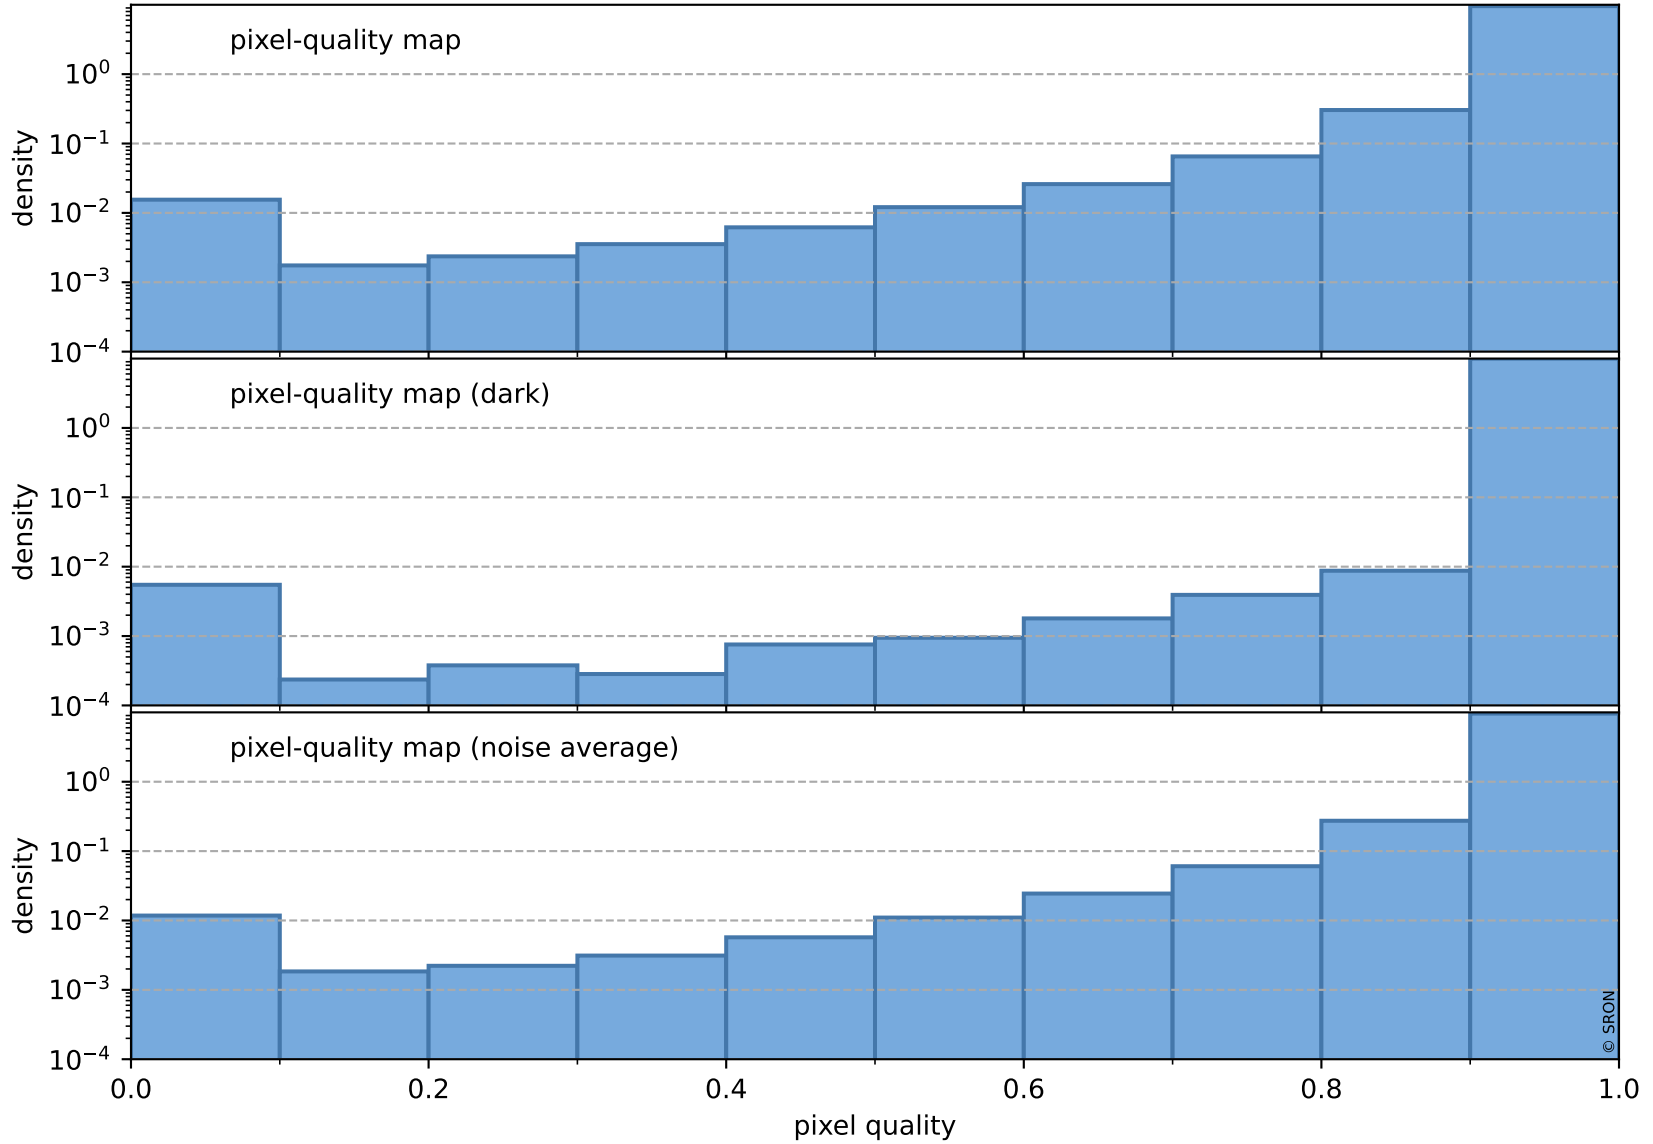

orbits : 19 in [6037, 6082]
coverage : 2018-12-13 / 2018-12-16
bad (quality < 0.8) : 2553
worst (quality < 0.1) : 249
created : 2023-08-22T07:50:18

pixel-quality map (noise average)

Tropomi SWIR pixel quality (official)

orbits : 19 in [6037, 6082]
coverage : 2018-12-13 / 2018-12-16
to good : 350
good to bad : 785
to worst : 118
created : 2023-08-22T07:50:19

total quality compared with SWIR pixel-quality CKD

Tropomi SWIR pixel quality (official)

orbits : 19 in [6037, 6082]
coverage : 2018-12-13 / 2018-12-16
created : 2023-08-22T07:50:19

Histograms of pixel-quality

Tropomi SWIR pixel quality (official) ground-tracks of Sentinel-5P

orbits : 19 in [6037, 6082]
coverage : 2018-12-13 / 2018-12-16
created : 2023-08-22T07:50:19

Tropomi SWIR pixel quality (official)

orbits : [2827, 6082]
coverage : 2018-04-30 / 2018-12-16
created : 2023-08-22T07:50:20

trend of pixel quality & temperatures