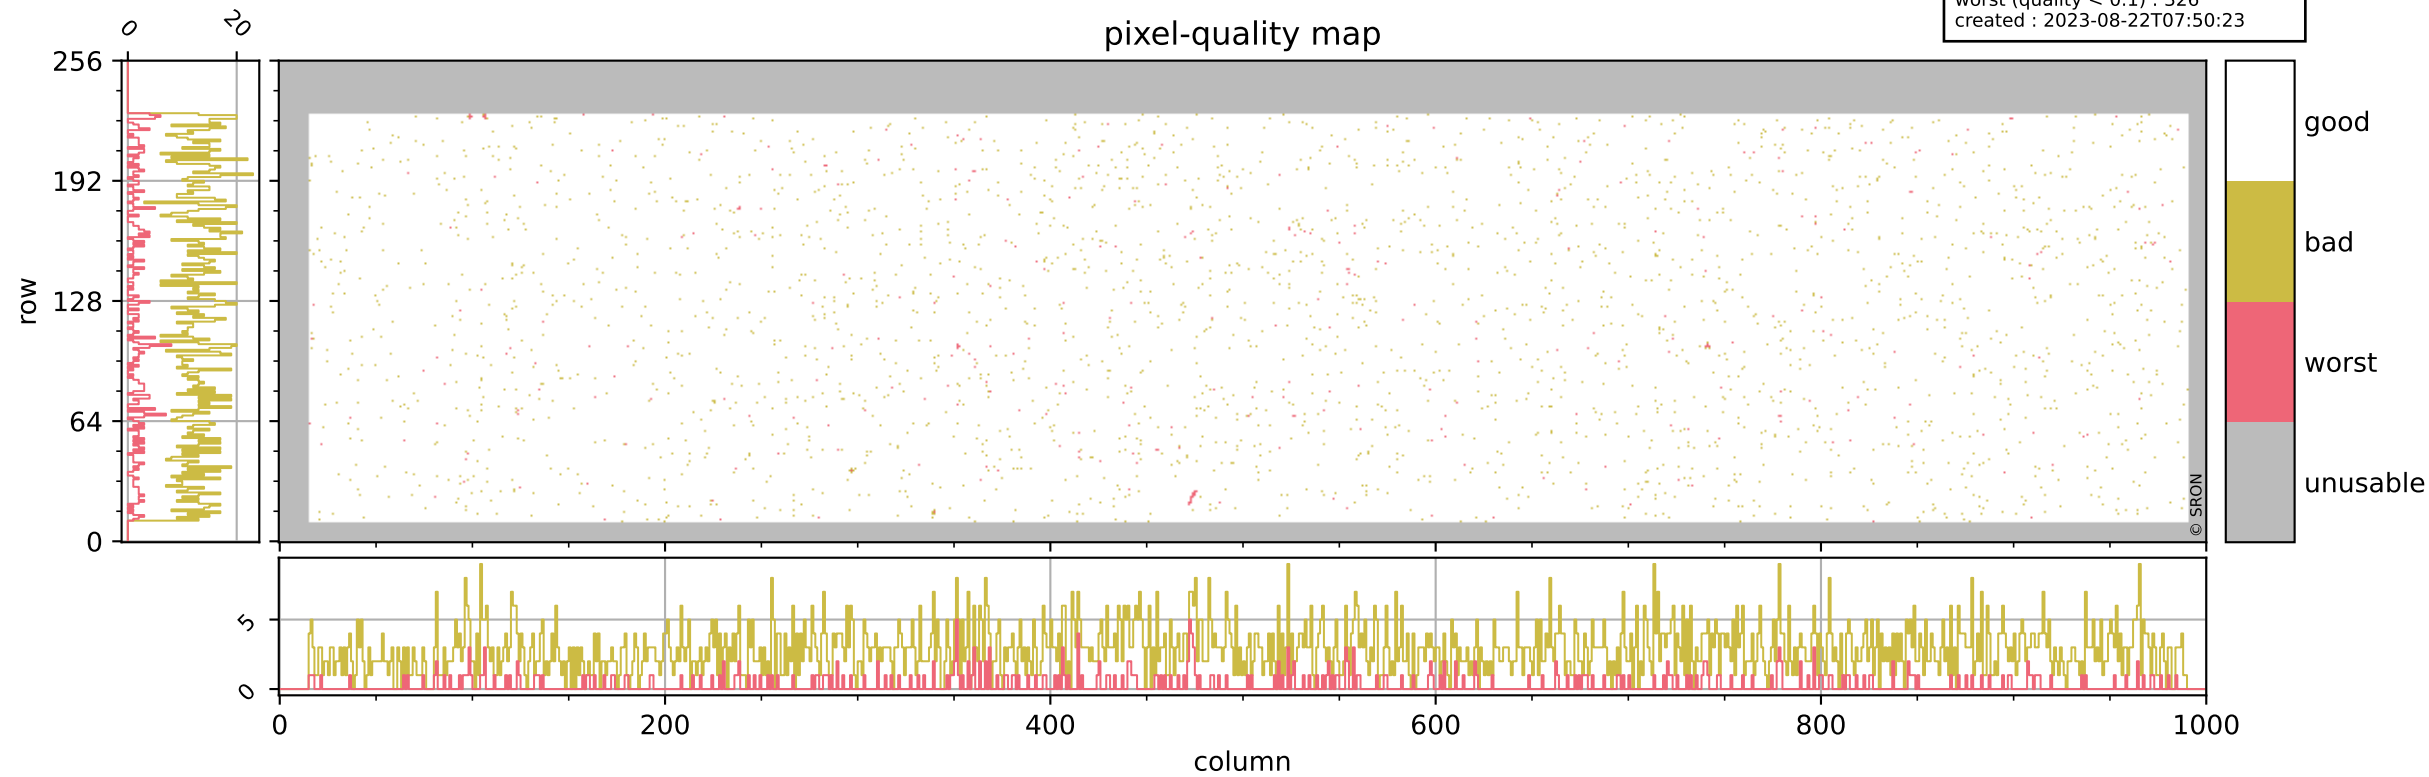

Tropomi SWIR pixel quality (official)

orbits : 18 in [6067, 6112]
coverage : 2018-12-15 / 2018-12-18
bad (quality < 0.8) : 2822
worst (quality < 0.1) : 326
created : 2023-08-22T07:50:23

Tropomi SWIR pixel quality (official)

orbits : 18 in [6067, 6112]
coverage : 2018-12-15 / 2018-12-18
bad (quality < 0.8) : 293
worst (quality < 0.1) : 114
created : 2023-08-22T07:50:23

pixel-quality map (dark)

Tropomi SWIR pixel quality (official)

orbits : 18 in [6067, 6112]
coverage : 2018-12-15 / 2018-12-18
bad (quality < 0.8) : 2568
worst (quality < 0.1) : 246
created : 2023-08-22T07:50:23

Tropomi SWIR pixel quality (official)

orbits : 18 in [6067, 6112]
coverage : 2018-12-15 / 2018-12-18
to good : 341
good to bad : 799
to worst : 117
created : 2023-08-22T07:50:23

Tropomi SWIR pixel quality (official) ground-tracks of Sentinel-5P

orbits : 18 in [6067, 6112]
coverage : 2018-12-15 / 2018-12-18
created : 2023-08-22T07:50:24

Tropomi SWIR pixel quality (official)

orbits : [2827, 6112]
coverage : 2018-04-30 / 2018-12-18
created : 2023-08-22T07:50:24