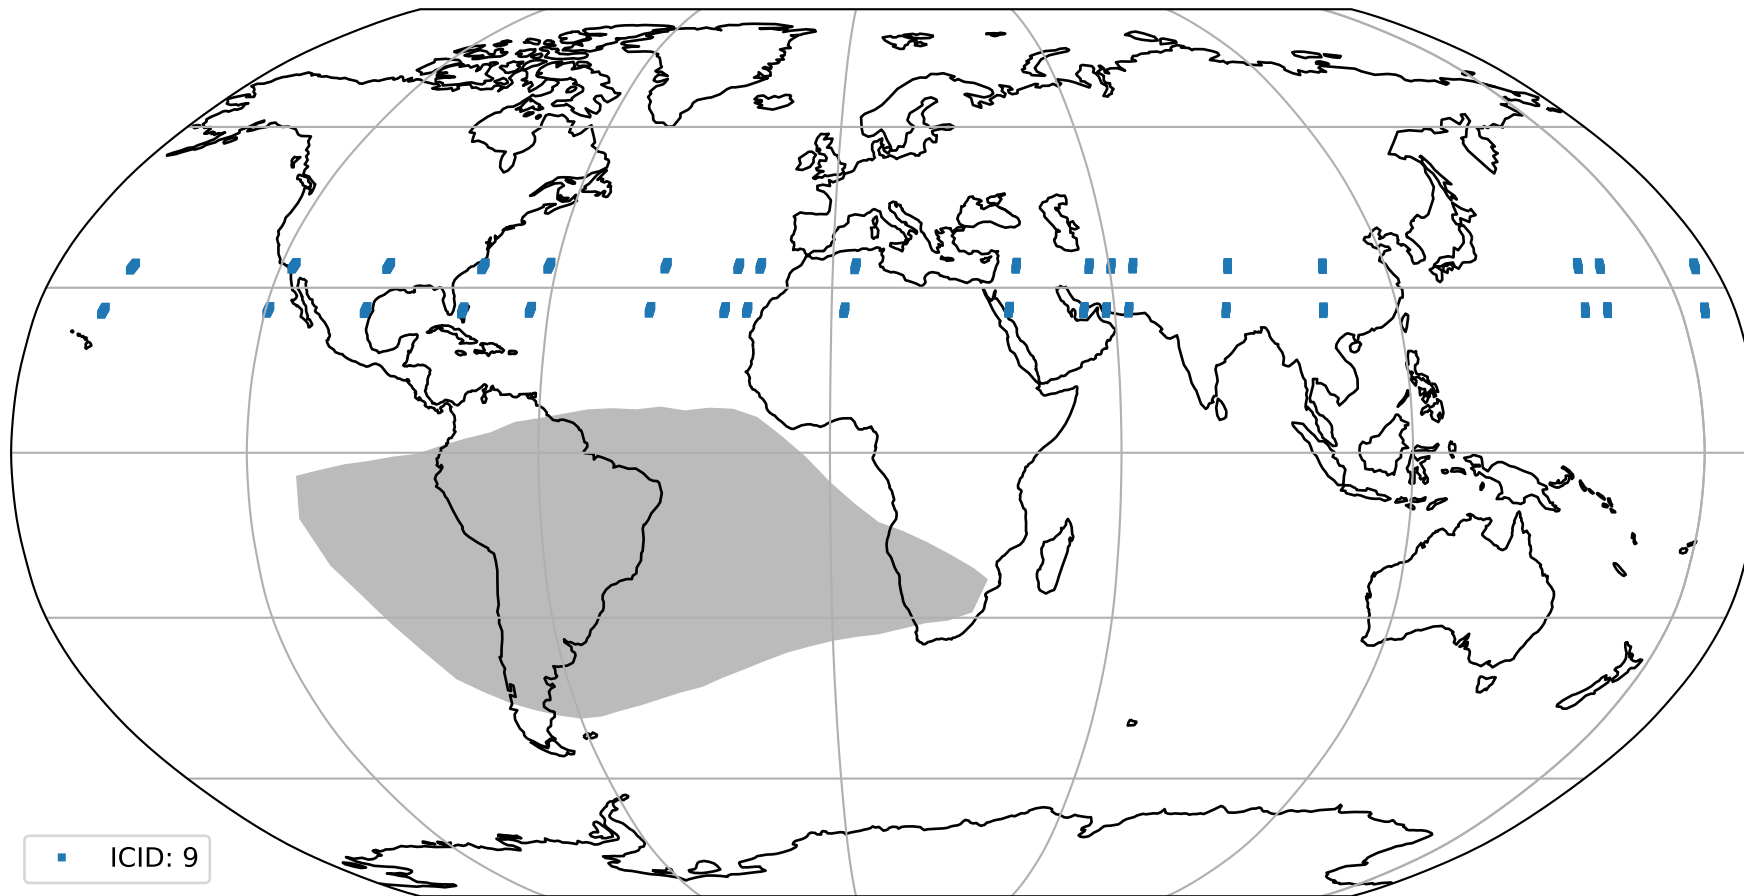

orbits : 18 in [6067, 6112]
coverage : 2018-12-15 / 2018-12-18
bad (quality < 0.8) : 2568
worst (quality < 0.1) : 246
created : 2023-08-22T07:50:23

Tropomi SWIR pixel quality (official)

orbits : 18 in [6067, 6112]
coverage : 2018-12-15 / 2018-12-18
to good : 341
good to bad : 799
to worst : 117
created : 2023-08-22T07:50:23

total quality compared with SWIR pixel-quality CKD

Tropomi SWIR pixel quality (official)

orbits : 18 in [6067, 6112]
coverage : 2018-12-15 / 2018-12-18
created : 2023-08-22T07:50:23

Histograms of pixel-quality

Tropomi SWIR pixel quality (official) ground-tracks of Sentinel-5P

orbits : 18 in [6067, 6112]
coverage : 2018-12-15 / 2018-12-18
created : 2023-08-22T07:50:24

Tropomi SWIR pixel quality (official)

orbits : [2827, 6112]
coverage : 2018-04-30 / 2018-12-18
created : 2023-08-22T07:50:24