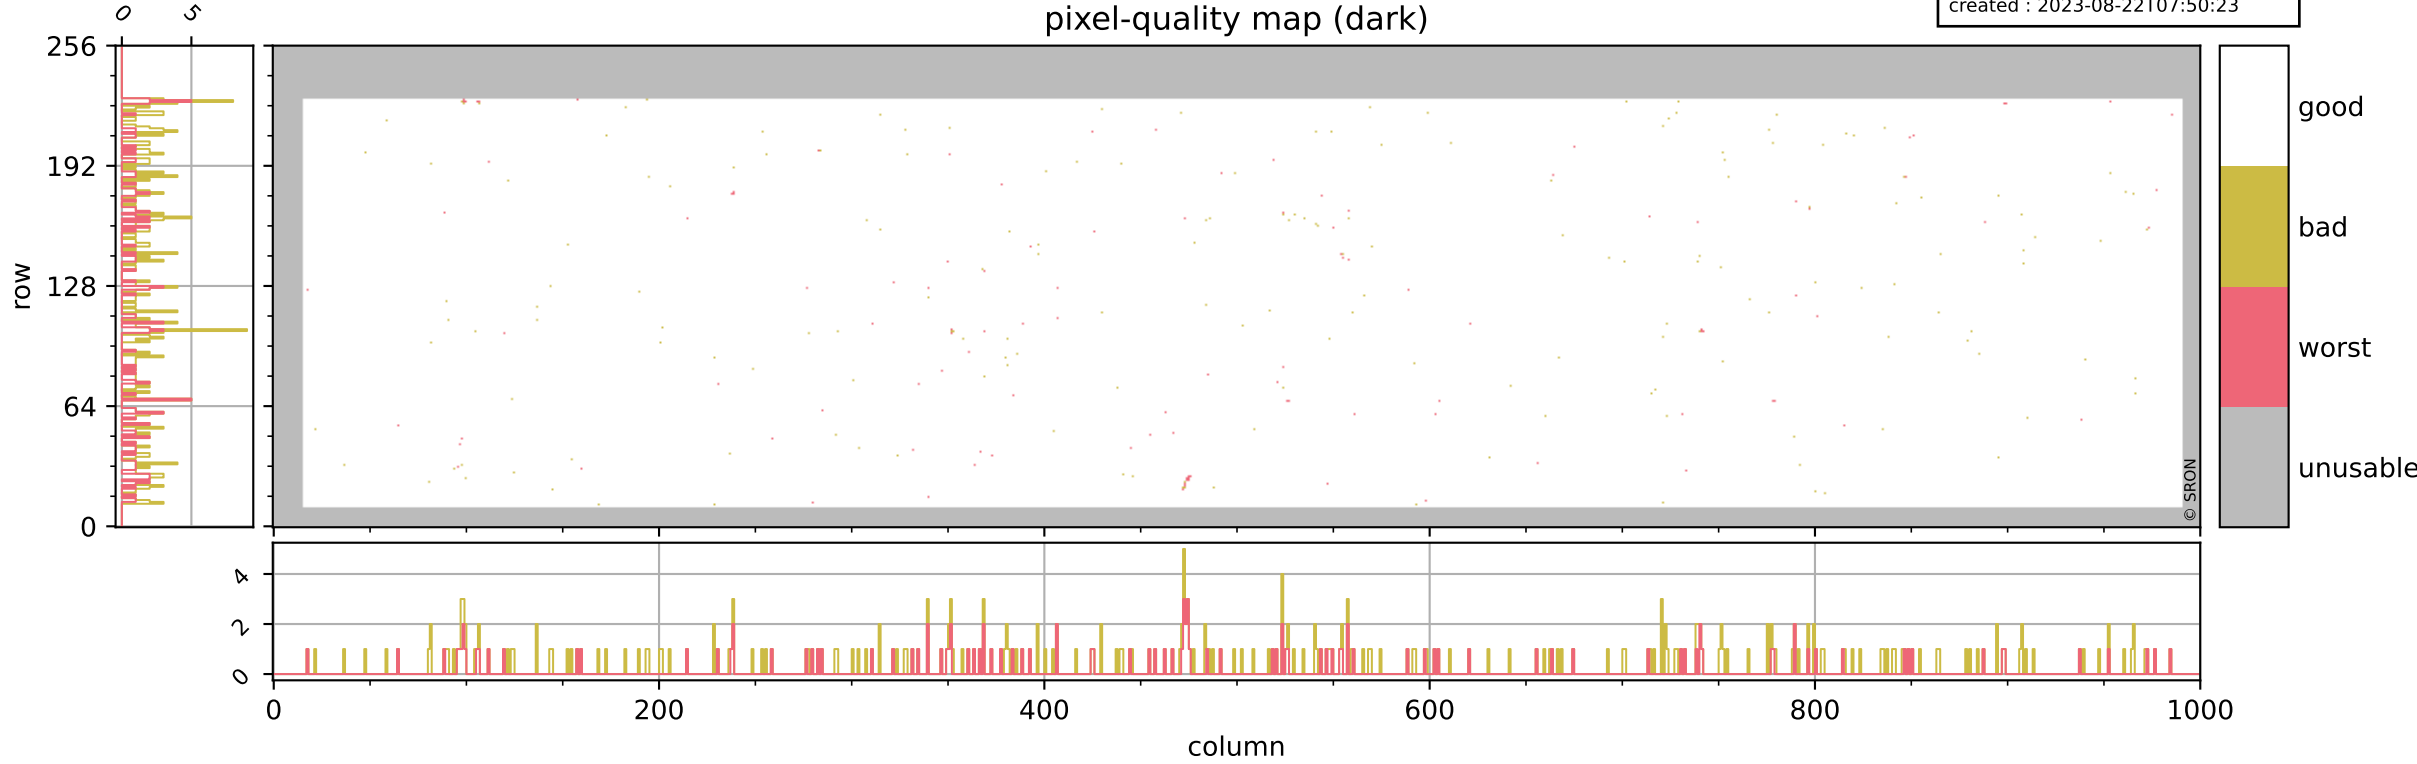

Tropomi SWIR pixel quality (official)

orbits : 18 in [6067, 6112]
coverage : 2018-12-15 / 2018-12-18
bad (quality < 0.8) : 2822
worst (quality < 0.1) : 326
created : 2023-08-22T07:50:23

Tropomi SWIR pixel quality (official)

orbits : 18 in [6067, 6112]
coverage : 2018-12-15 / 2018-12-18
bad (quality < 0.8) : 293
worst (quality < 0.1) : 114
created : 2023-08-22T07:50:23

pixel-quality map (dark)

Tropomi SWIR pixel quality (official)

orbits : 18 in [6067, 6112]
coverage : 2018-12-15 / 2018-12-18
bad (quality < 0.8) : 2568
worst (quality < 0.1) : 246
created : 2023-08-22T07:50:23

Tropomi SWIR pixel quality (official)

orbits : 18 in [6067, 6112]
coverage : 2018-12-15 / 2018-12-18
to good : 341
good to bad : 799
to worst : 117
created : 2023-08-22T07:50:23

Tropomi SWIR pixel quality (official) ground-tracks of Sentinel-5P

orbits : 18 in [6067, 6112]
coverage : 2018-12-15 / 2018-12-18
created : 2023-08-22T07:50:24

Tropomi SWIR pixel quality (official)

orbits : [2827, 6112]
coverage : 2018-04-30 / 2018-12-18
created : 2023-08-22T07:50:24