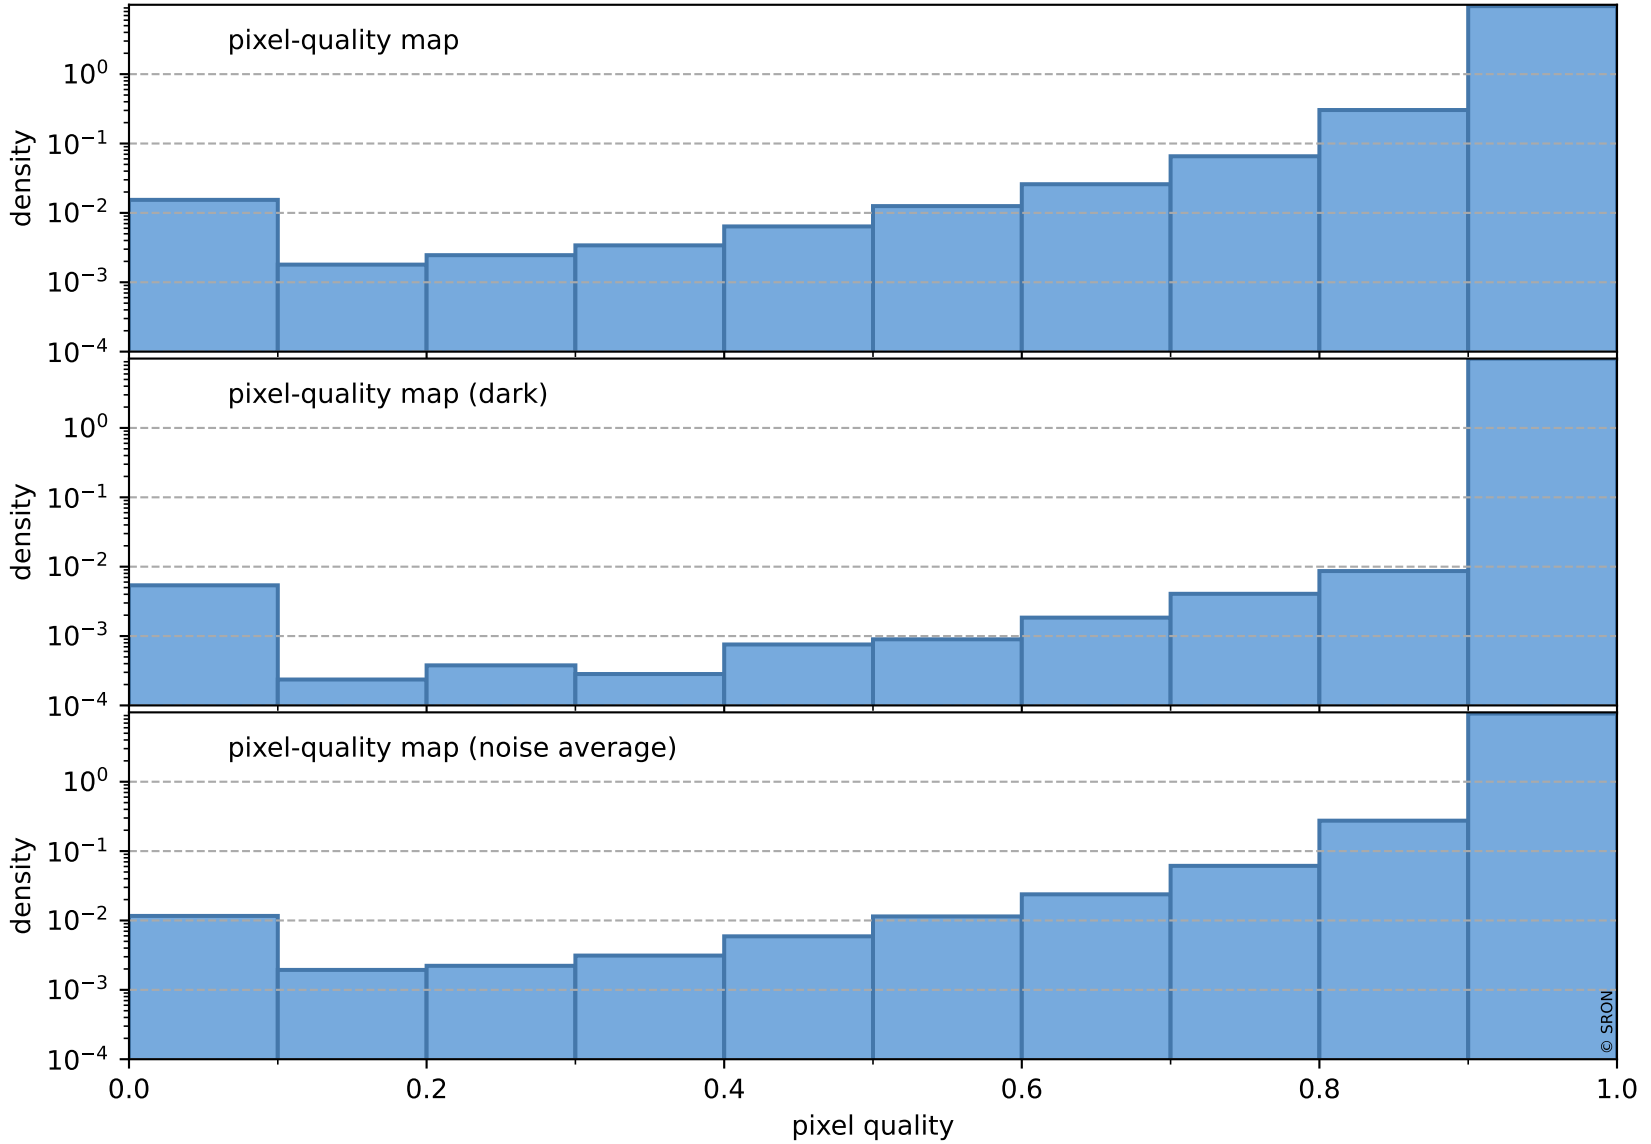

orbits : 18 in [6067, 6112]
coverage : 2018-12-15 / 2018-12-18
bad (quality < 0.8) : 293
worst (quality < 0.1) : 114
created : 2023-08-22T07:50:23

pixel-quality map (dark)

Tropomi SWIR pixel quality (official)

orbits : 18 in [6067, 6112]
coverage : 2018-12-15 / 2018-12-18
bad (quality < 0.8) : 2568
worst (quality < 0.1) : 246
created : 2023-08-22T07:50:23

Tropomi SWIR pixel quality (official)

orbits : 18 in [6067, 6112]
coverage : 2018-12-15 / 2018-12-18
to good : 341
good to bad : 799
to worst : 117
created : 2023-08-22T07:50:23

total quality compared with SWIR pixel-quality CKD

Tropomi SWIR pixel quality (official)

orbits : 18 in [6067, 6112]
coverage : 2018-12-15 / 2018-12-18
created : 2023-08-22T07:50:23

Histograms of pixel-quality

Tropomi SWIR pixel quality (official) ground-tracks of Sentinel-5P

orbits : 18 in [6067, 6112]
coverage : 2018-12-15 / 2018-12-18
created : 2023-08-22T07:50:24

Tropomi SWIR pixel quality (official)

orbits : [2827, 6112]
coverage : 2018-04-30 / 2018-12-18
created : 2023-08-22T07:50:24