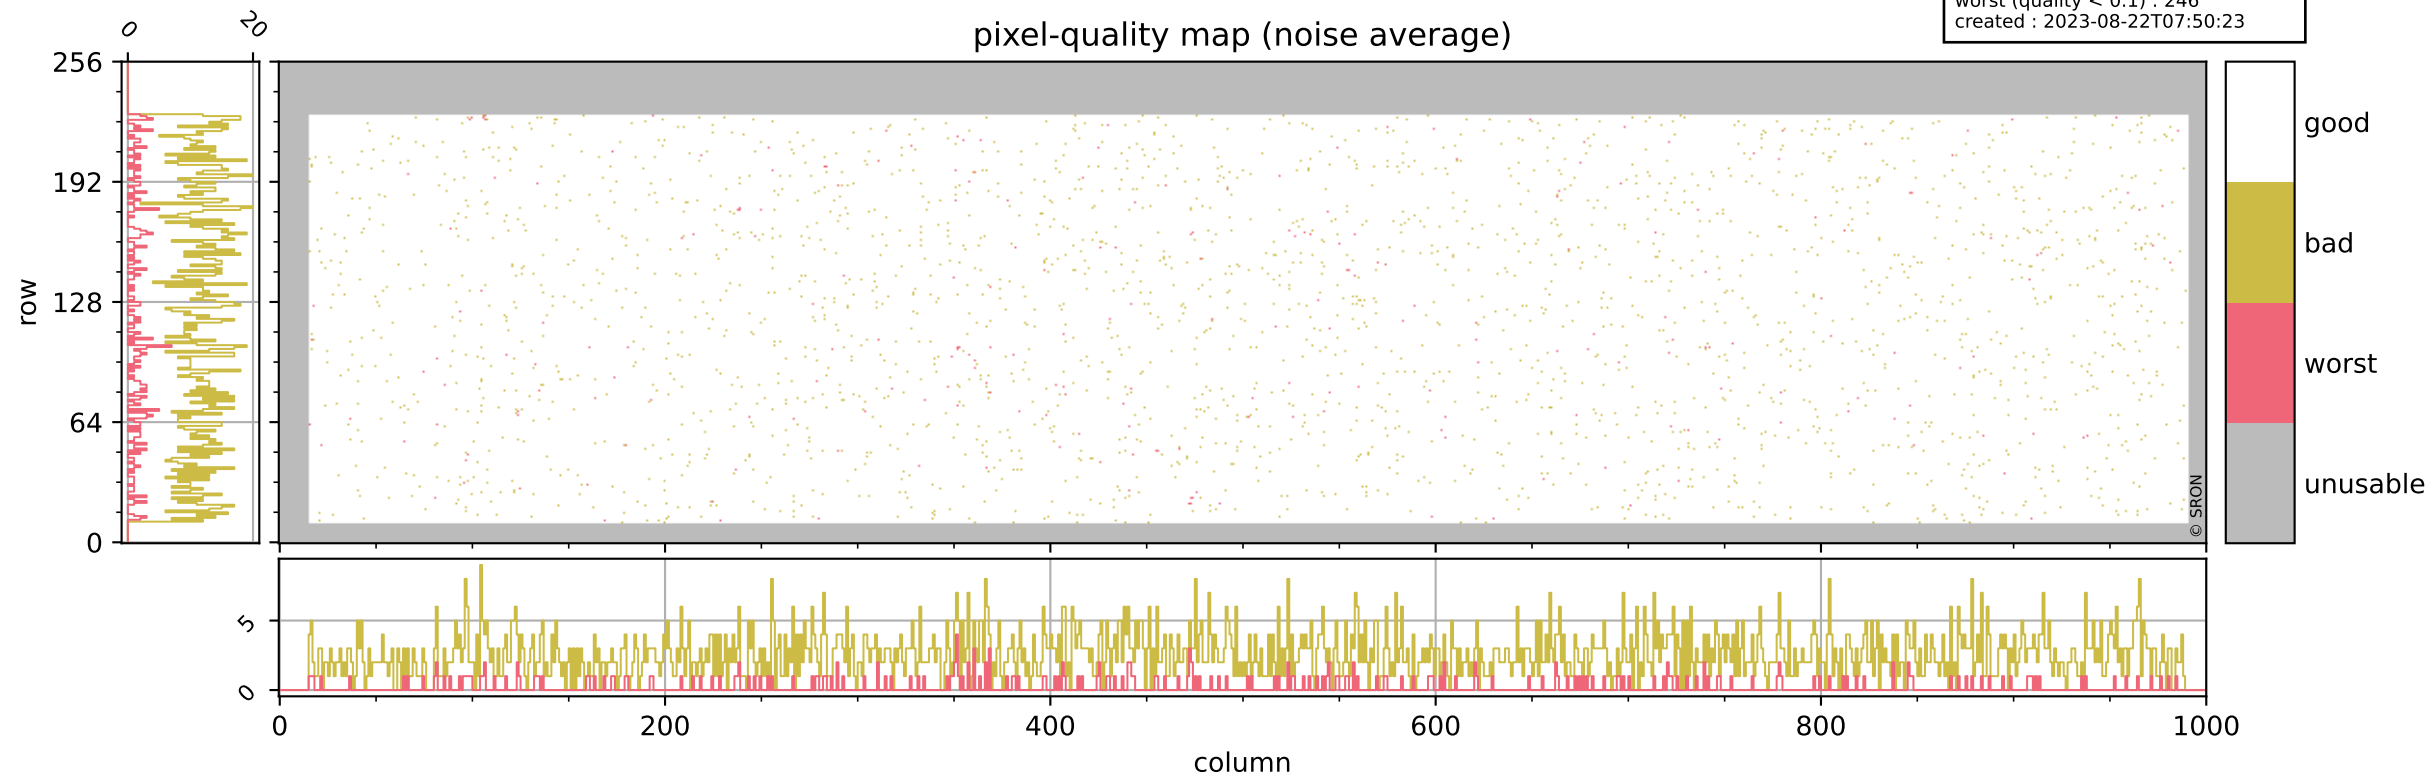

Tropomi SWIR pixel quality (official)

orbits : 18 in [6067, 6112]
coverage : 2018-12-15 / 2018-12-18
bad (quality < 0.8) : 2822
worst (quality < 0.1) : 326
created : 2023-08-22T07:50:23

Tropomi SWIR pixel quality (official)

orbits : 18 in [6067, 6112]
coverage : 2018-12-15 / 2018-12-18
bad (quality < 0.8) : 293
worst (quality < 0.1) : 114
created : 2023-08-22T07:50:23

pixel-quality map (dark)

Tropomi SWIR pixel quality (official)

orbits : 18 in [6067, 6112]
coverage : 2018-12-15 / 2018-12-18
bad (quality < 0.8) : 2568
worst (quality < 0.1) : 246
created : 2023-08-22T07:50:23

Tropomi SWIR pixel quality (official)

orbits : 18 in [6067, 6112]
coverage : 2018-12-15 / 2018-12-18
to good : 341
good to bad : 799
to worst : 117
created : 2023-08-22T07:50:23

Tropomi SWIR pixel quality (official) ground-tracks of Sentinel-5P

orbits : 18 in [6067, 6112]
coverage : 2018-12-15 / 2018-12-18
created : 2023-08-22T07:50:24

Tropomi SWIR pixel quality (official)

orbits : [2827, 6112]
coverage : 2018-04-30 / 2018-12-18
created : 2023-08-22T07:50:24