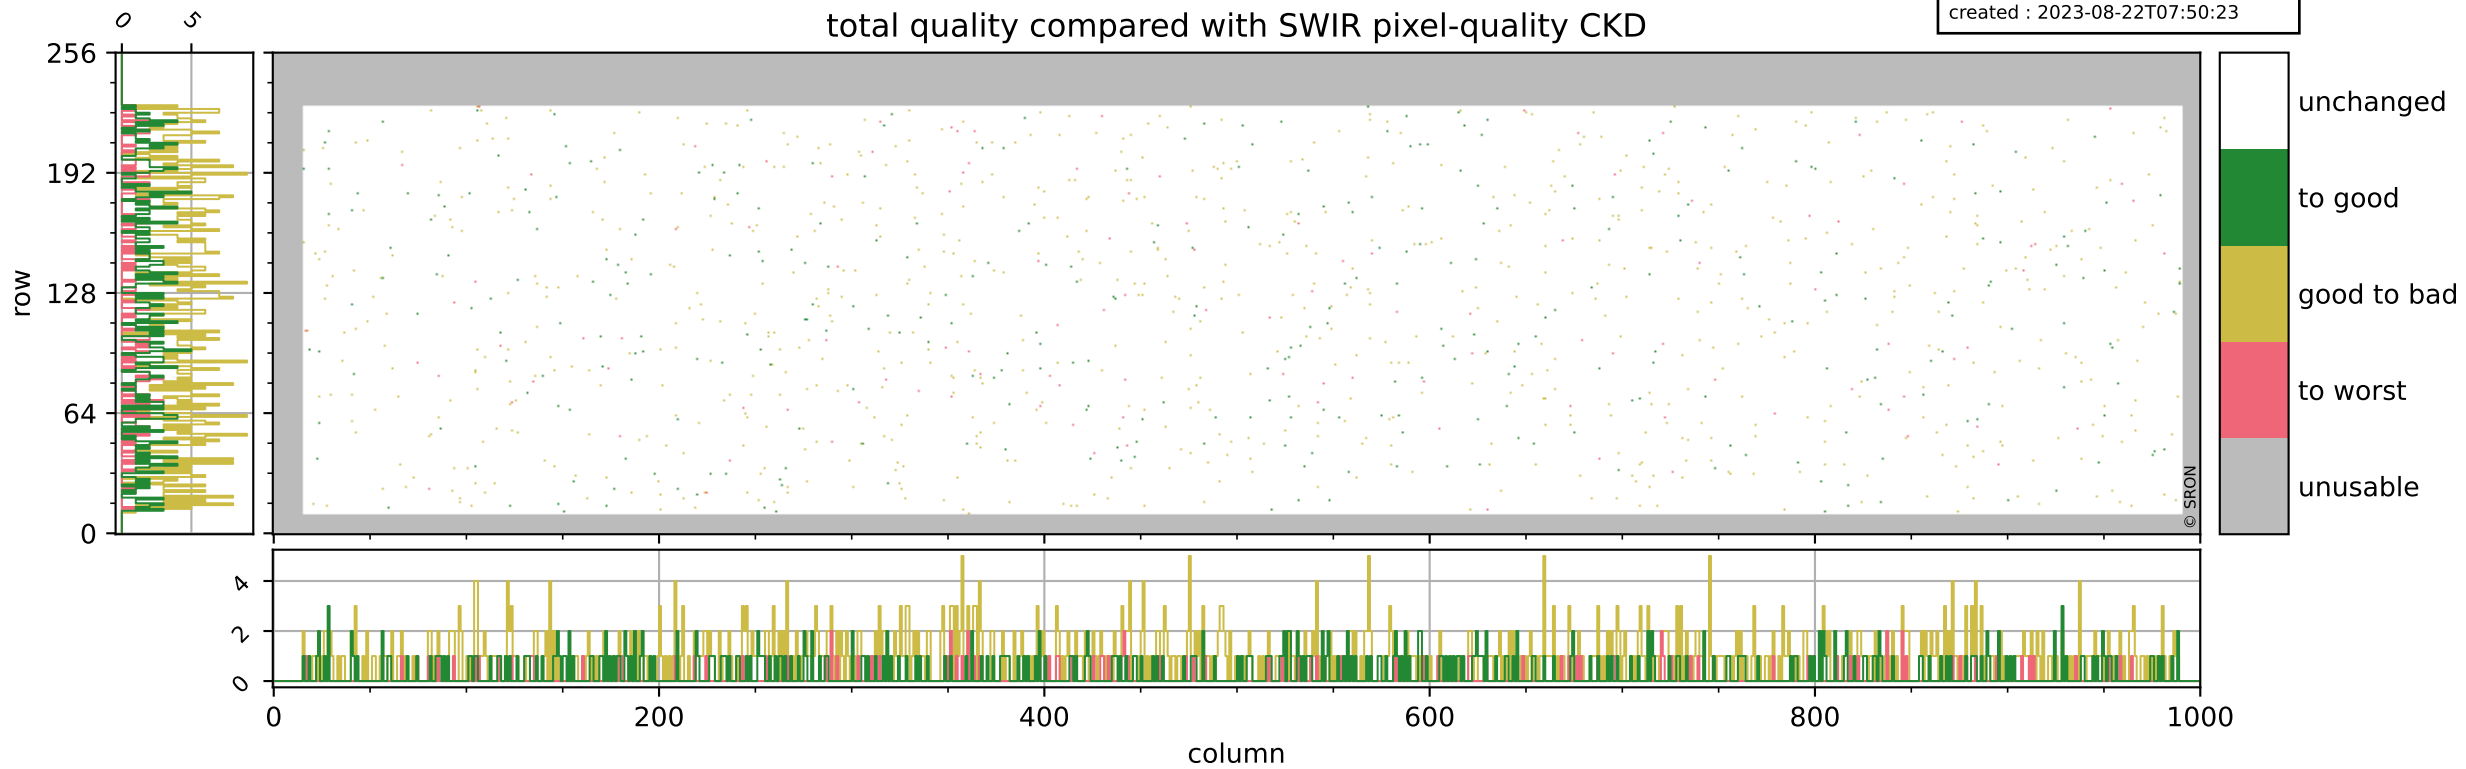

orbits : 18 in [6067, 6112]
coverage : 2018-12-15 / 2018-12-18
bad (quality < 0.8) : 293
worst (quality < 0.1) : 114
created : 2023-08-22T07:50:23

pixel-quality map (dark)

Tropomi SWIR pixel quality (official)

orbits : 18 in [6067, 6112]
coverage : 2018-12-15 / 2018-12-18
bad (quality < 0.8) : 2568
worst (quality < 0.1) : 246
created : 2023-08-22T07:50:23

Tropomi SWIR pixel quality (official)

orbits : 18 in [6067, 6112]
coverage : 2018-12-15 / 2018-12-18
to good : 341
good to bad : 799
to worst : 117
created : 2023-08-22T07:50:23

total quality compared with SWIR pixel-quality CKD

Tropomi SWIR pixel quality (official)

orbits : 18 in [6067, 6112]
coverage : 2018-12-15 / 2018-12-18
created : 2023-08-22T07:50:23

Histograms of pixel-quality

Tropomi SWIR pixel quality (official) ground-tracks of Sentinel-5P

orbits : 18 in [6067, 6112]
coverage : 2018-12-15 / 2018-12-18
created : 2023-08-22T07:50:24

Tropomi SWIR pixel quality (official)

orbits : [2827, 6112]
coverage : 2018-04-30 / 2018-12-18
created : 2023-08-22T07:50:24