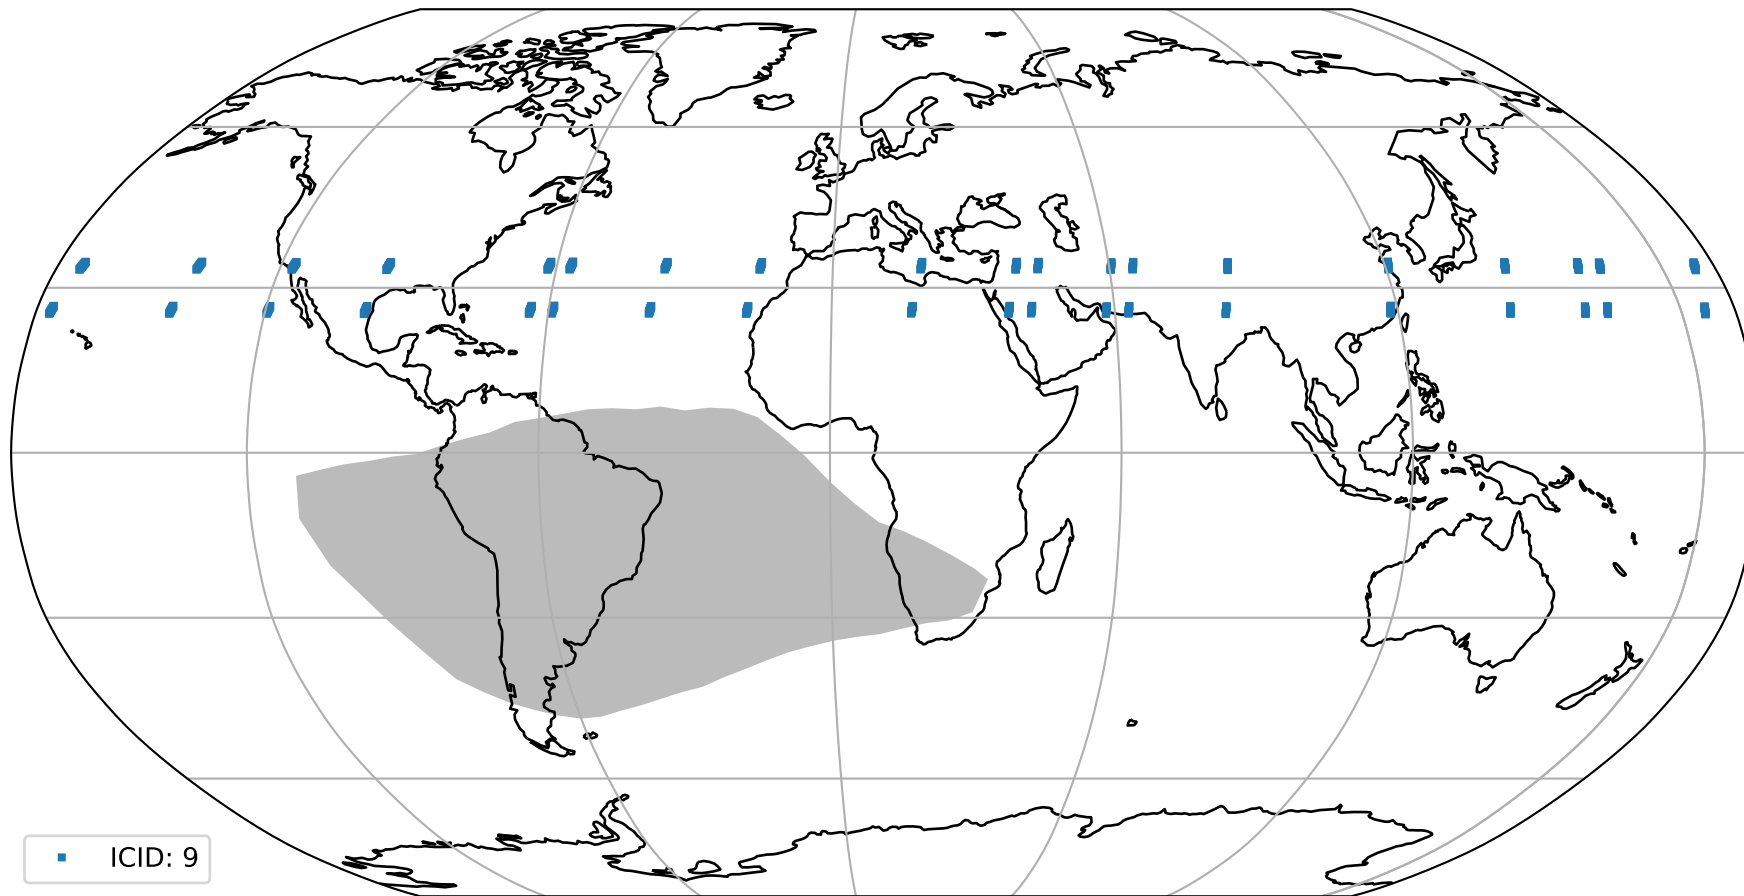

Tropomi SWIR pixel quality (official)

orbits : 19 in [6082, 6127]
coverage : 2018-12-16 / 2018-12-19
created : 2023-08-22T07:50:26

Histograms of pixel-quality

Tropomi SWIR pixel quality (official) ground-tracks of Sentinel-5P

orbits : 19 in [6082, 6127]
coverage : 2018-12-16 / 2018-12-19
created : 2023-08-22T07:50:26

Tropomi SWIR pixel quality (official)

orbits : [2827, 6127]
coverage : 2018-04-30 / 2018-12-19
created : 2023-08-22T07:50:26