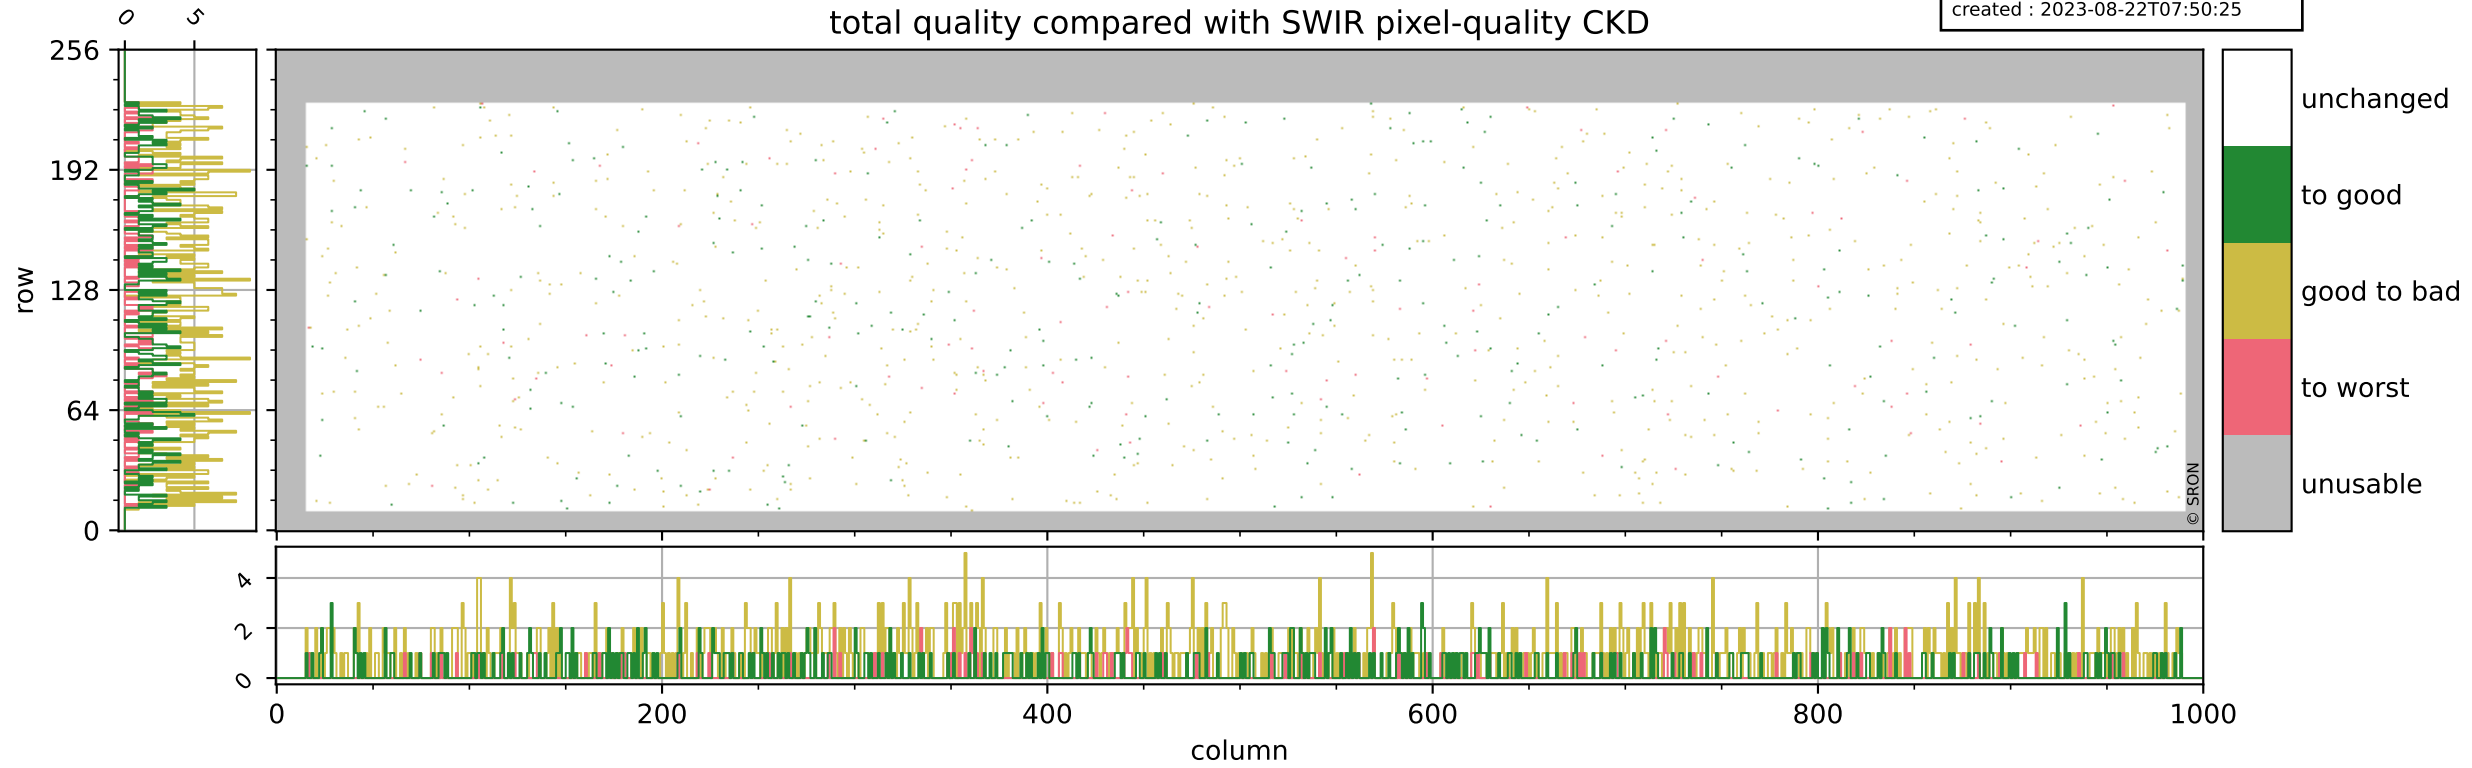

Tropomi SWIR pixel quality (official)

orbits : 19 in [6082, 6127]
coverage : 2018-12-16 / 2018-12-19
bad (quality < 0.8) : 292
worst (quality < 0.1) : 113
created : 2023-08-22T07:50:25

pixel-quality map (dark)

Tropomi SWIR pixel quality (official)

orbits : 19 in [6082, 6127]
coverage : 2018-12-16 / 2018-12-19
bad (quality < 0.8) : 2559
worst (quality < 0.1) : 245
created : 2023-08-22T07:50:25

pixel-quality map (noise average)

Tropomi SWIR pixel quality (official)

orbits : 19 in [6082, 6127]
coverage : 2018-12-16 / 2018-12-19
to good : 341
good to bad : 792
to worst : 115
created : 2023-08-22T07:50:25

total quality compared with SWIR pixel-quality CKD

Tropomi SWIR pixel quality (official)

orbits : 19 in [6082, 6127]
coverage : 2018-12-16 / 2018-12-19
created : 2023-08-22T07:50:26

Histograms of pixel-quality

Tropomi SWIR pixel quality (official) ground-tracks of Sentinel-5P