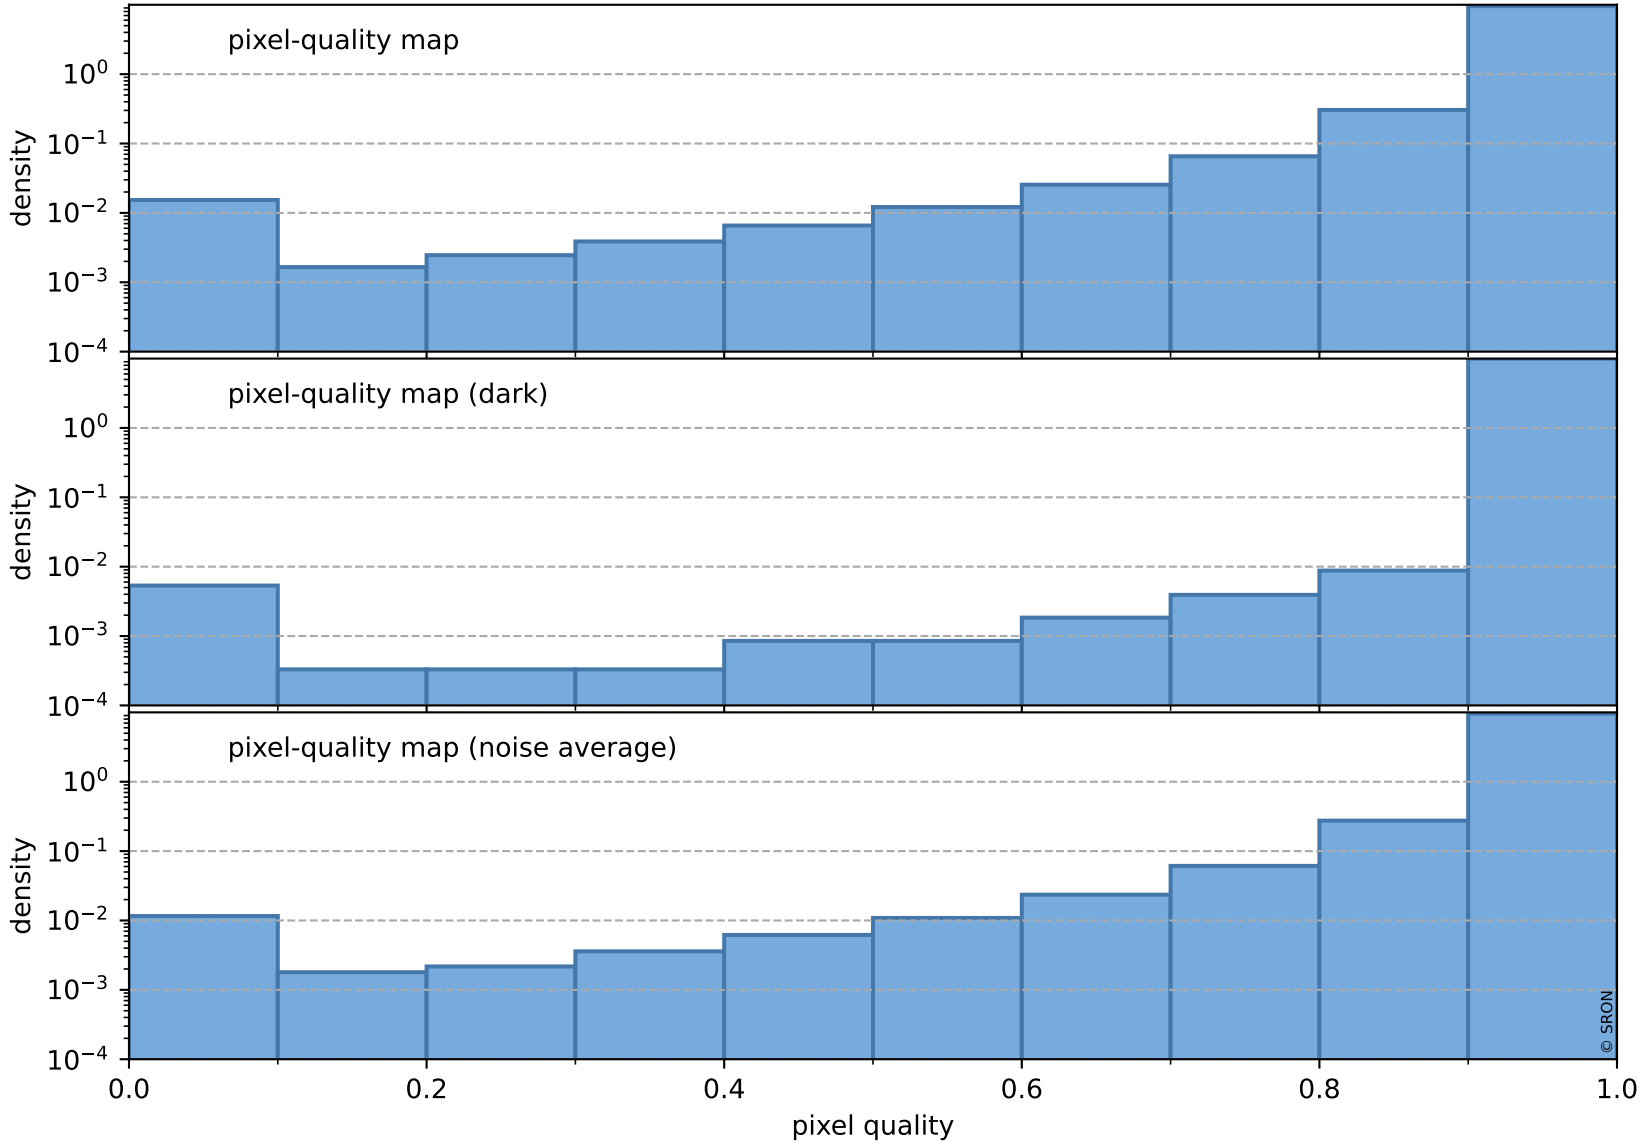

Tropomi SWIR pixel quality (official)

orbits : 19 in [6082, 6127]
coverage : 2018-12-16 / 2018-12-19
to good : 341
good to bad : 792
to worst : 115
created : 2023-08-22T07:50:25

total quality compared with SWIR pixel-quality CKD

Tropomi SWIR pixel quality (official)

orbits : 19 in [6082, 6127]
coverage : 2018-12-16 / 2018-12-19
created : 2023-08-22T07:50:26

Histograms of pixel-quality

Tropomi SWIR pixel quality (official) ground-tracks of Sentinel-5P

orbits : 19 in [6082, 6127]
coverage : 2018-12-16 / 2018-12-19
created : 2023-08-22T07:50:26

Tropomi SWIR pixel quality (official)

orbits : [2827, 6127]
coverage : 2018-04-30 / 2018-12-19
created : 2023-08-22T07:50:26