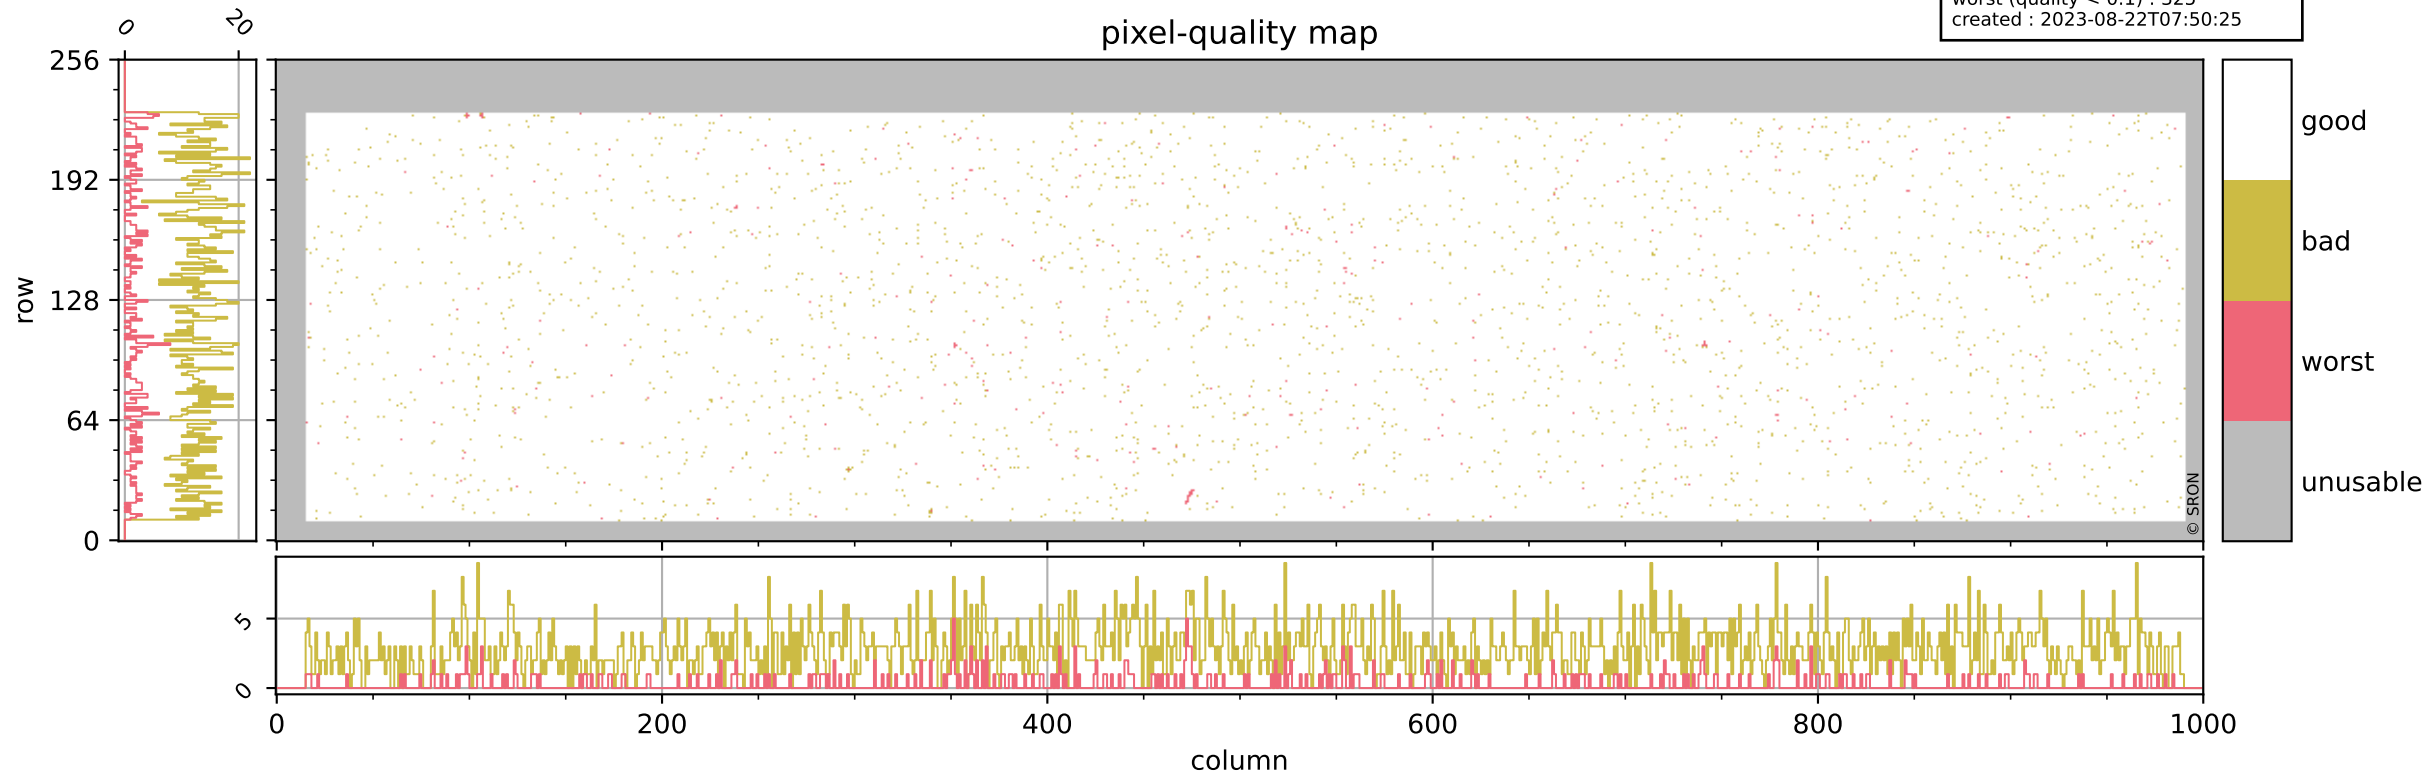

Tropomi SWIR pixel quality (official)

orbits : 19 in [6082, 6127]
coverage : 2018-12-16 / 2018-12-19
bad (quality < 0.8) : 2814
worst (quality < 0.1) : 325
created : 2023-08-22T07:50:25

pixel-quality map

Tropomi SWIR pixel quality (official)

orbits : 19 in [6082, 6127]
coverage : 2018-12-16 / 2018-12-19
bad (quality < 0.8) : 292
worst (quality < 0.1) : 113
created : 2023-08-22T07:50:25

pixel-quality map (dark)

Tropomi SWIR pixel quality (official)

orbits : 19 in [6082, 6127]
coverage : 2018-12-16 / 2018-12-19
bad (quality < 0.8) : 2559
worst (quality < 0.1) : 245
created : 2023-08-22T07:50:25

pixel-quality map (noise average)

Tropomi SWIR pixel quality (official)

orbits : 19 in [6082, 6127]
coverage : 2018-12-16 / 2018-12-19
created : 2023-08-22T07:50:26

Histograms of pixel-quality

Tropomi SWIR pixel quality (official) ground-tracks of Sentinel-5P