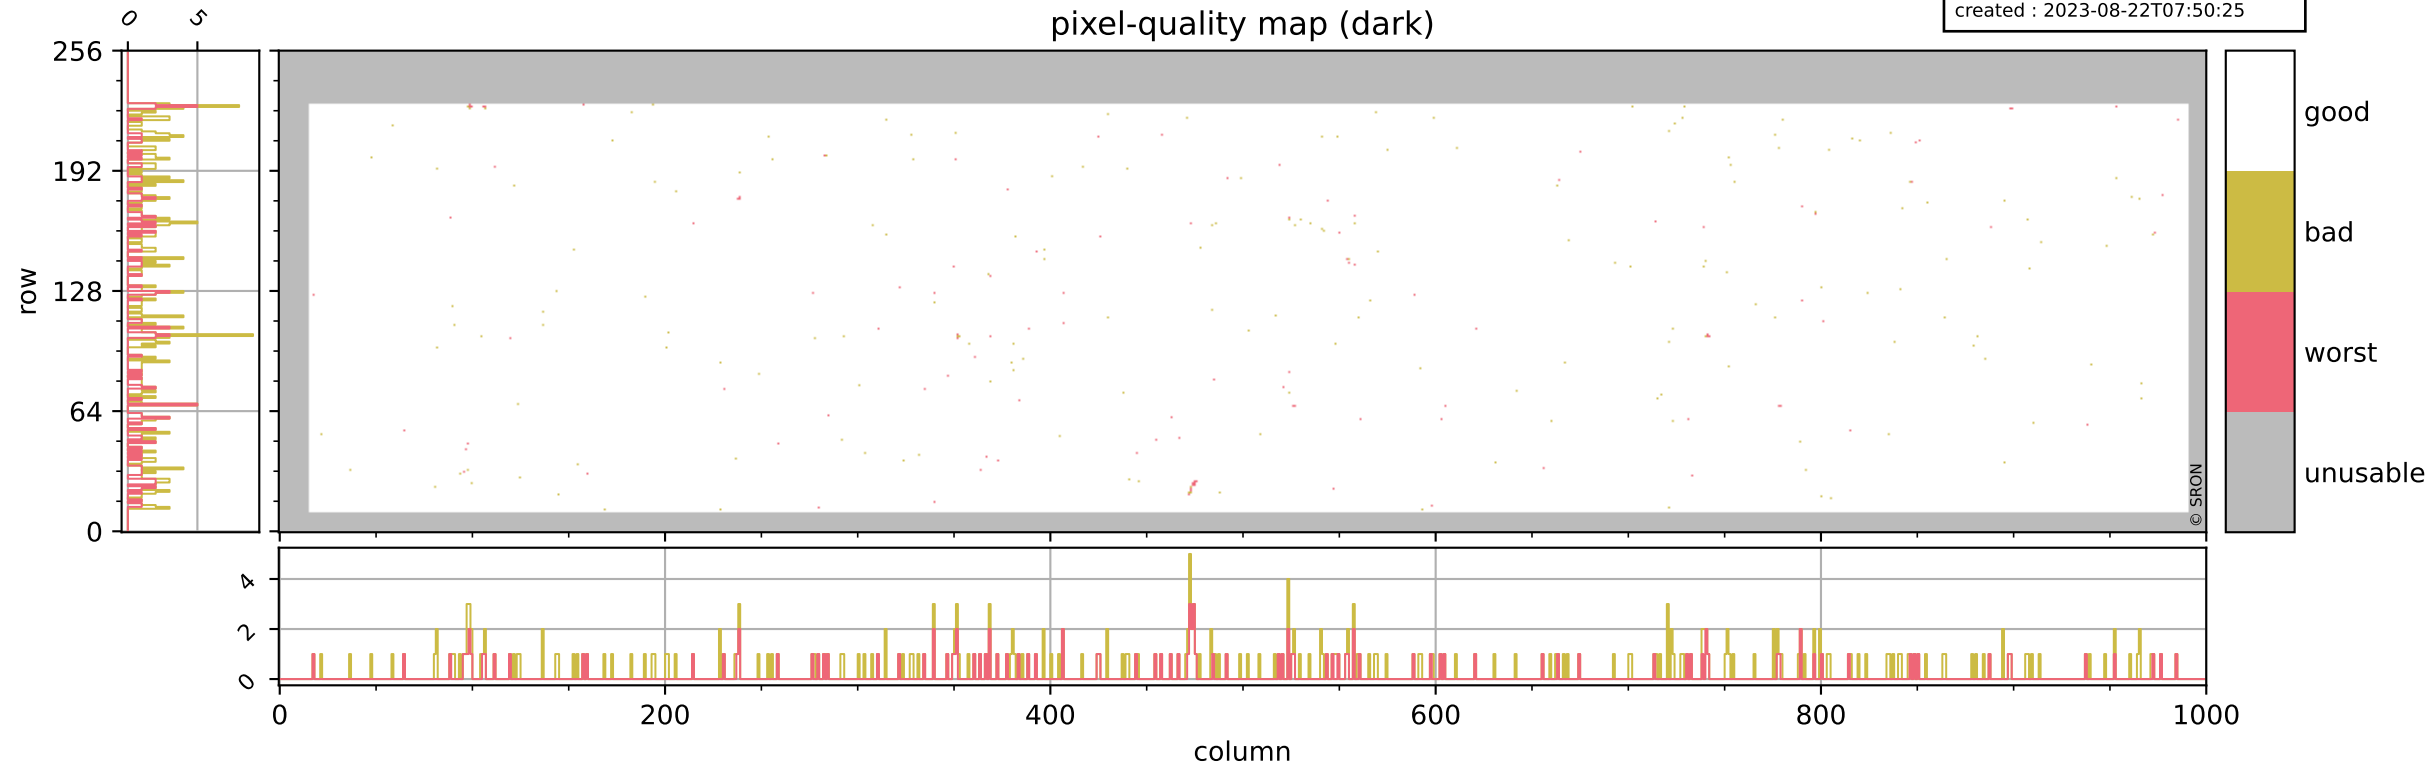

Tropomi SWIR pixel quality (official)

orbits : 19 in [6082, 6127]
coverage : 2018-12-16 / 2018-12-19
bad (quality < 0.8) : 2814
worst (quality < 0.1) : 325
created : 2023-08-22T07:50:25

pixel-quality map

Tropomi SWIR pixel quality (official)

orbits : 19 in [6082, 6127]
coverage : 2018-12-16 / 2018-12-19
bad (quality < 0.8) : 292
worst (quality < 0.1) : 113
created : 2023-08-22T07:50:25

pixel-quality map (dark)

Tropomi SWIR pixel quality (official)

orbits : 19 in [6082, 6127]
coverage : 2018-12-16 / 2018-12-19
bad (quality < 0.8) : 2559
worst (quality < 0.1) : 245
created : 2023-08-22T07:50:25

pixel-quality map (noise average)

Tropomi SWIR pixel quality (official)

orbits : 19 in [6082, 6127]
coverage : 2018-12-16 / 2018-12-19
created : 2023-08-22T07:50:26

Histograms of pixel-quality

Tropomi SWIR pixel quality (official) ground-tracks of Sentinel-5P