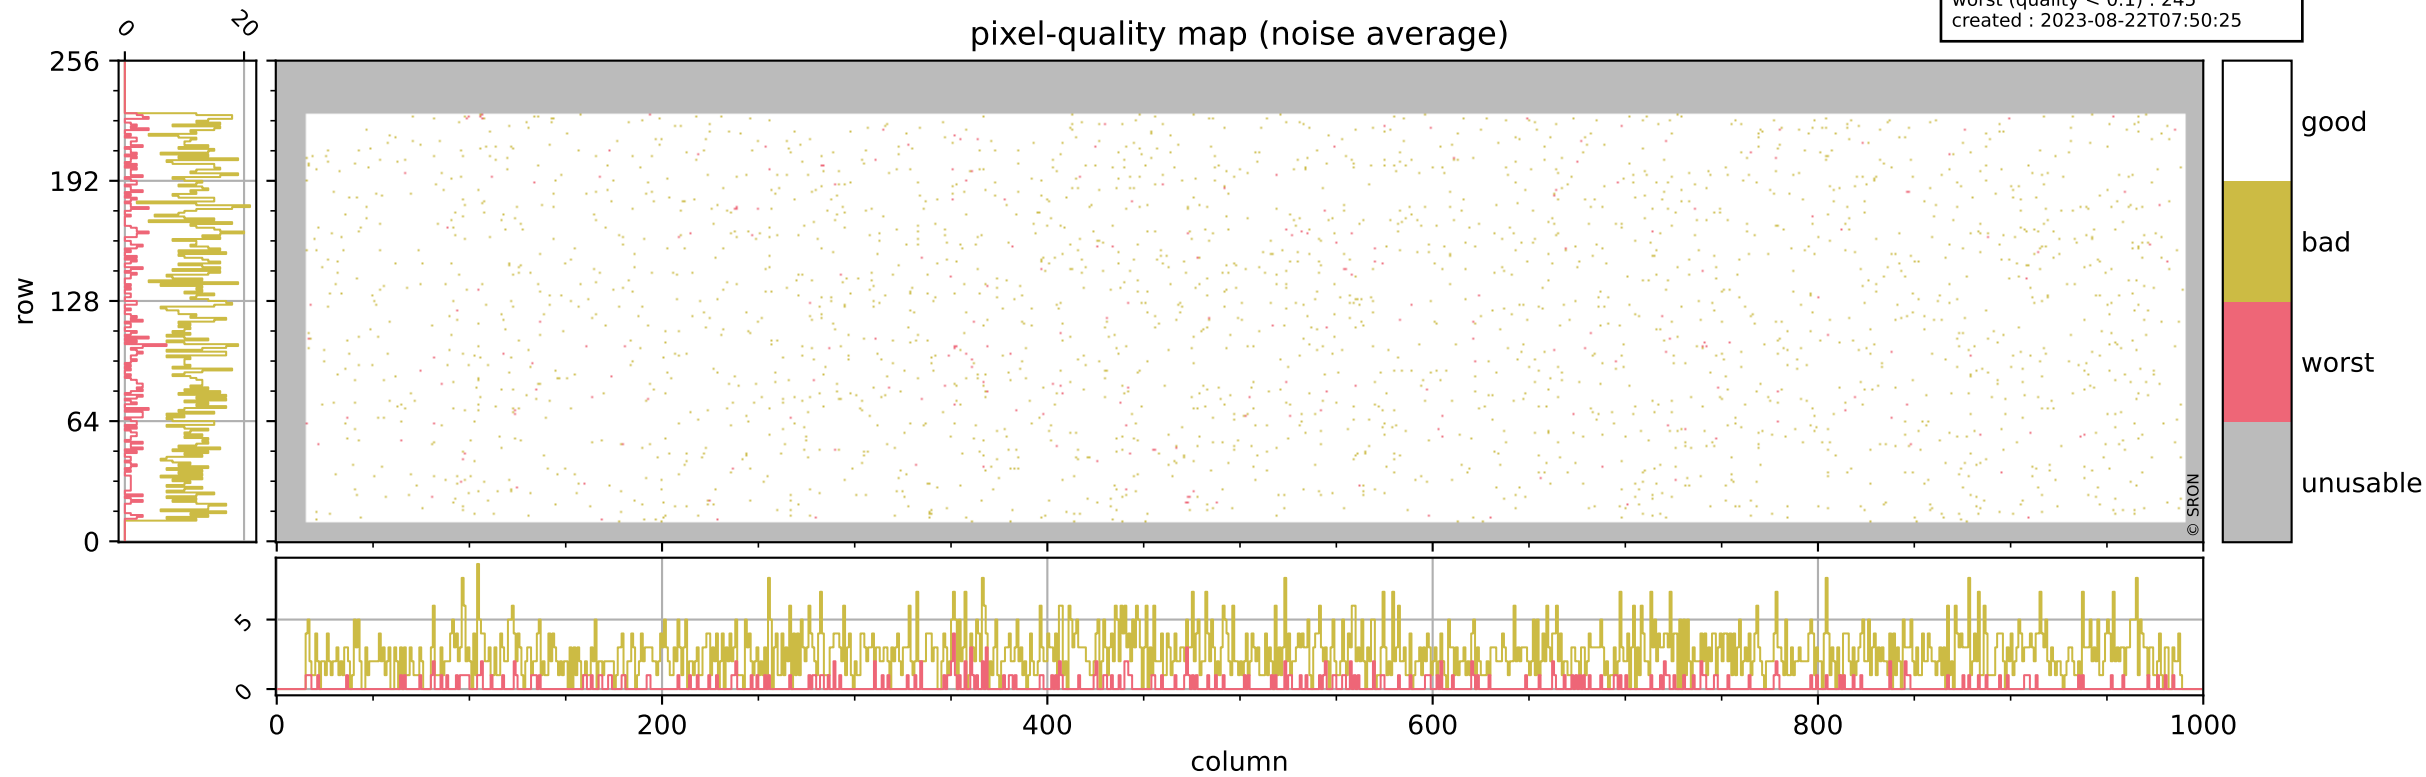

Tropomi SWIR pixel quality (official)

orbits : 19 in [6082, 6127]
coverage : 2018-12-16 / 2018-12-19
bad (quality < 0.8) : 292
worst (quality < 0.1) : 113
created : 2023-08-22T07:50:25

pixel-quality map (dark)

Tropomi SWIR pixel quality (official)

orbits : 19 in [6082, 6127]
coverage : 2018-12-16 / 2018-12-19
bad (quality < 0.8) : 2559
worst (quality < 0.1) : 245
created : 2023-08-22T07:50:25

pixel-quality map (noise average)

Tropomi SWIR pixel quality (official)

orbits : 19 in [6082, 6127]
coverage : 2018-12-16 / 2018-12-19
to good : 341
good to bad : 792
to worst : 115
created : 2023-08-22T07:50:25

total quality compared with SWIR pixel-quality CKD

Tropomi SWIR pixel quality (official)

orbits : 19 in [6082, 6127]
coverage : 2018-12-16 / 2018-12-19
created : 2023-08-22T07:50:26

Histograms of pixel-quality

Tropomi SWIR pixel quality (official) ground-tracks of Sentinel-5P