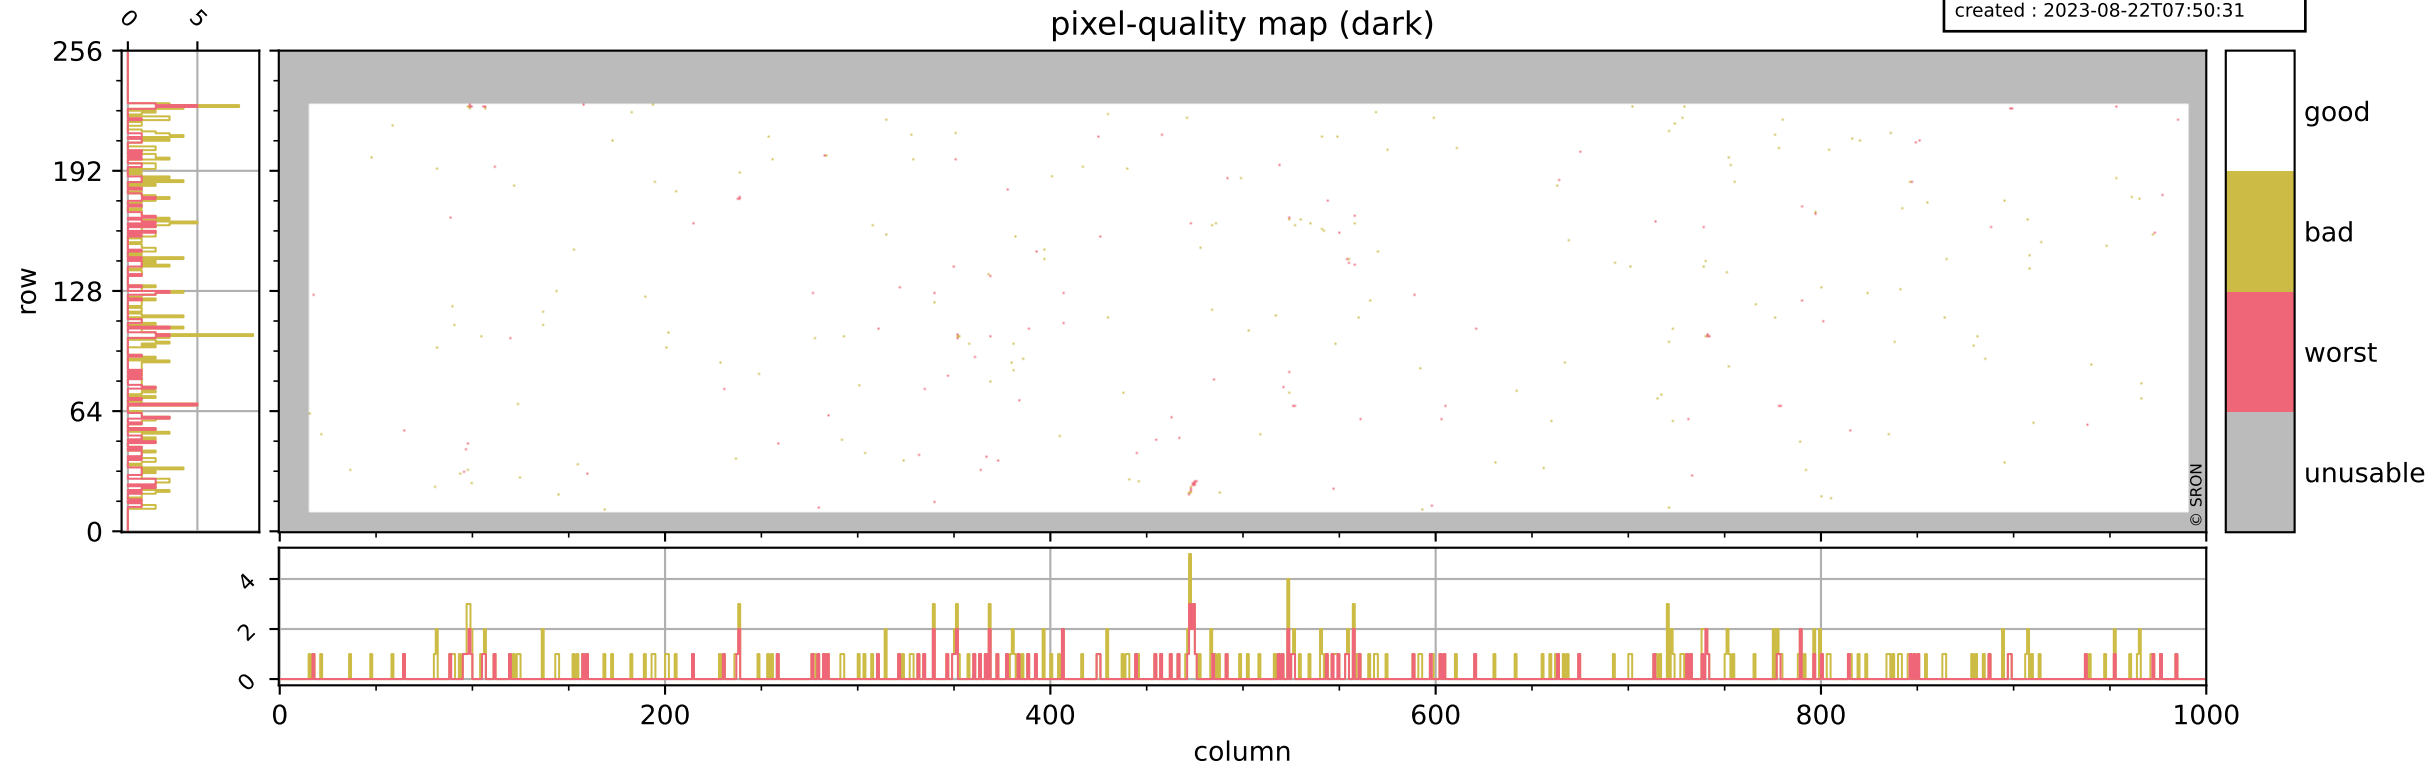

Tropomi SWIR pixel quality (official)

orbits : 19 in [6127, 6172]
coverage : 2018-12-19 / 2018-12-22
bad (quality < 0.8) : 2877
worst (quality < 0.1) : 348
created : 2023-08-22T07:50:31

pixel-quality map

Tropomi SWIR pixel quality (official)

orbits : 19 in [6127, 6172]
coverage : 2018-12-19 / 2018-12-22
bad (quality < 0.8) : 293
worst (quality < 0.1) : 113
created : 2023-08-22T07:50:31

pixel-quality map (dark)

Tropomi SWIR pixel quality (official)

orbits : 19 in [6127, 6172]
coverage : 2018-12-19 / 2018-12-22
bad (quality < 0.8) : 2630
worst (quality < 0.1) : 267
created : 2023-08-22T07:50:32

pixel-quality map (noise average)

Tropomi SWIR pixel quality (official)

orbits : 19 in [6127, 6172]
coverage : 2018-12-19 / 2018-12-22
created : 2023-08-22T07:50:32

Histograms of pixel-quality

Tropomi SWIR pixel quality (official) ground-tracks of Sentinel-5P