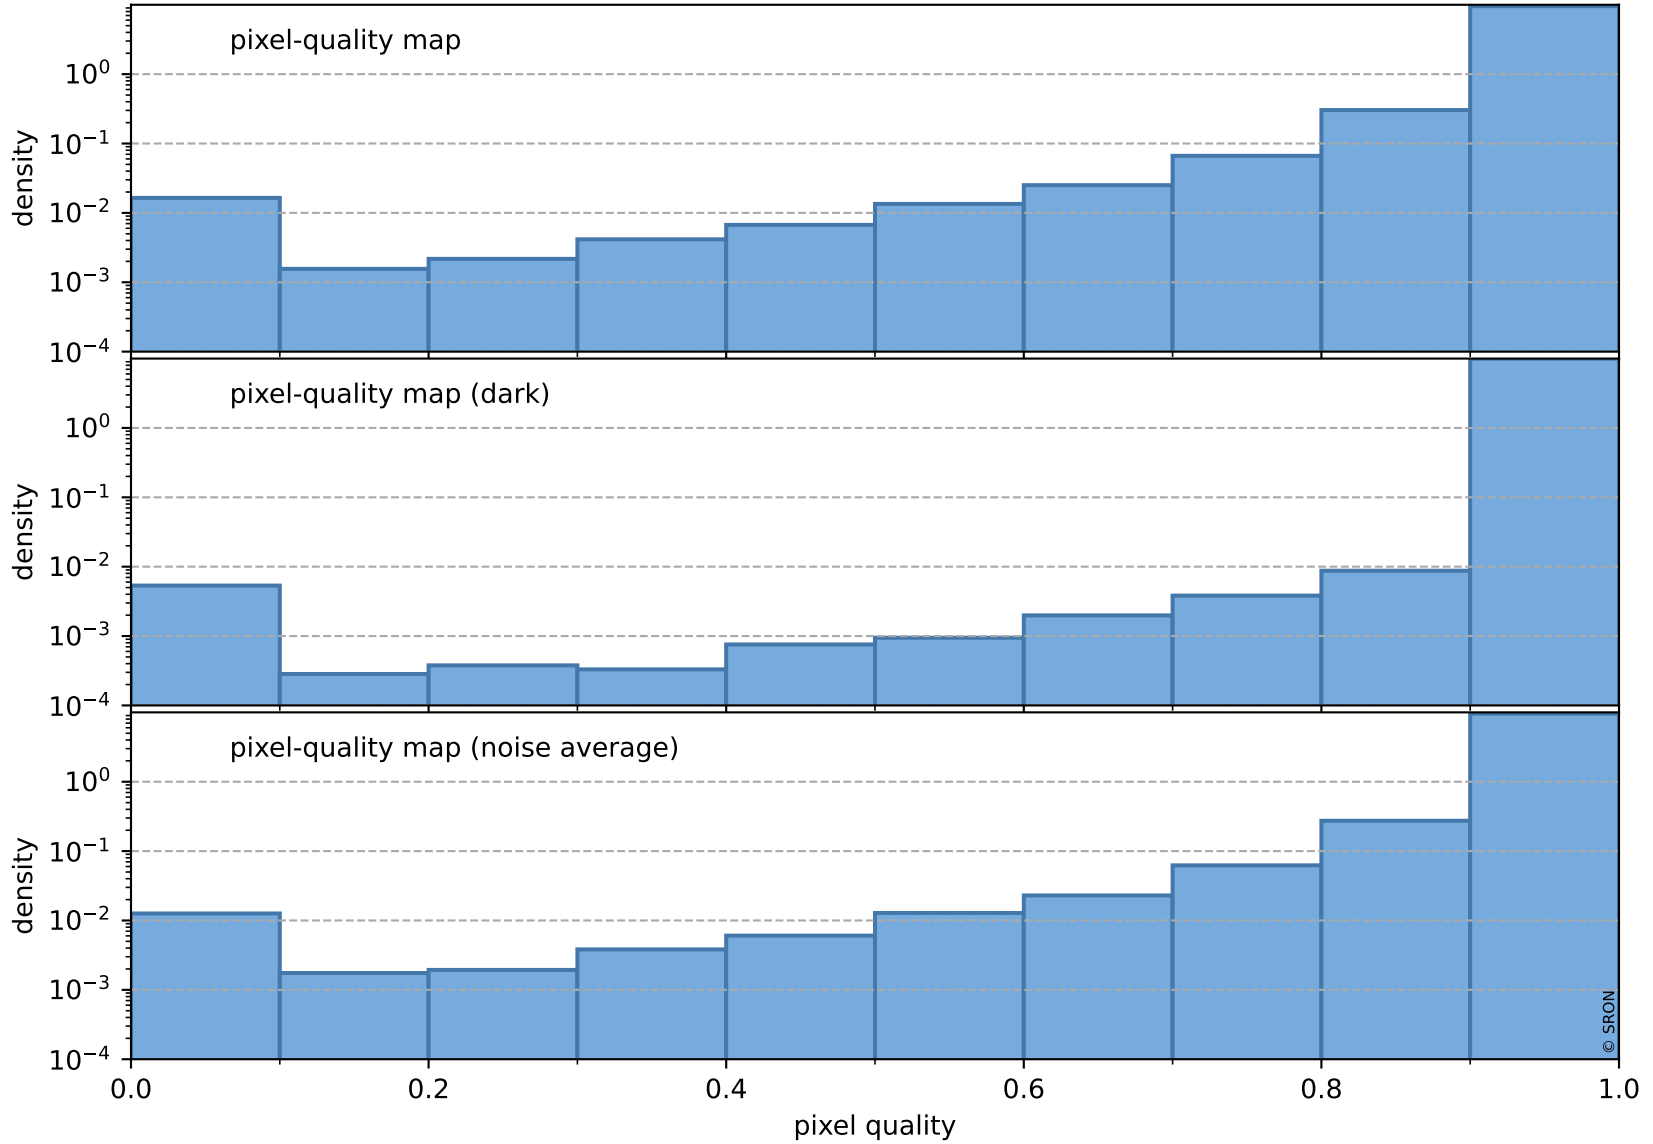

Tropomi SWIR pixel quality (official)

orbits : 19 in [6127, 6172]
coverage : 2018-12-19 / 2018-12-22
to good : 357
good to bad : 851
to worst : 134
created : 2023-08-22T07:50:32

total quality compared with SWIR pixel-quality CKD

Tropomi SWIR pixel quality (official)

orbits : 19 in [6127, 6172]
coverage : 2018-12-19 / 2018-12-22
created : 2023-08-22T07:50:32

Histograms of pixel-quality

Tropomi SWIR pixel quality (official) ground-tracks of Sentinel-5P

orbits : 19 in [6127, 6172]
coverage : 2018-12-19 / 2018-12-22
created : 2023-08-22T07:50:33

Tropomi SWIR pixel quality (official)

orbits : [2827, 6172]
coverage : 2018-04-30 / 2018-12-22
created : 2023-08-22T07:50:33