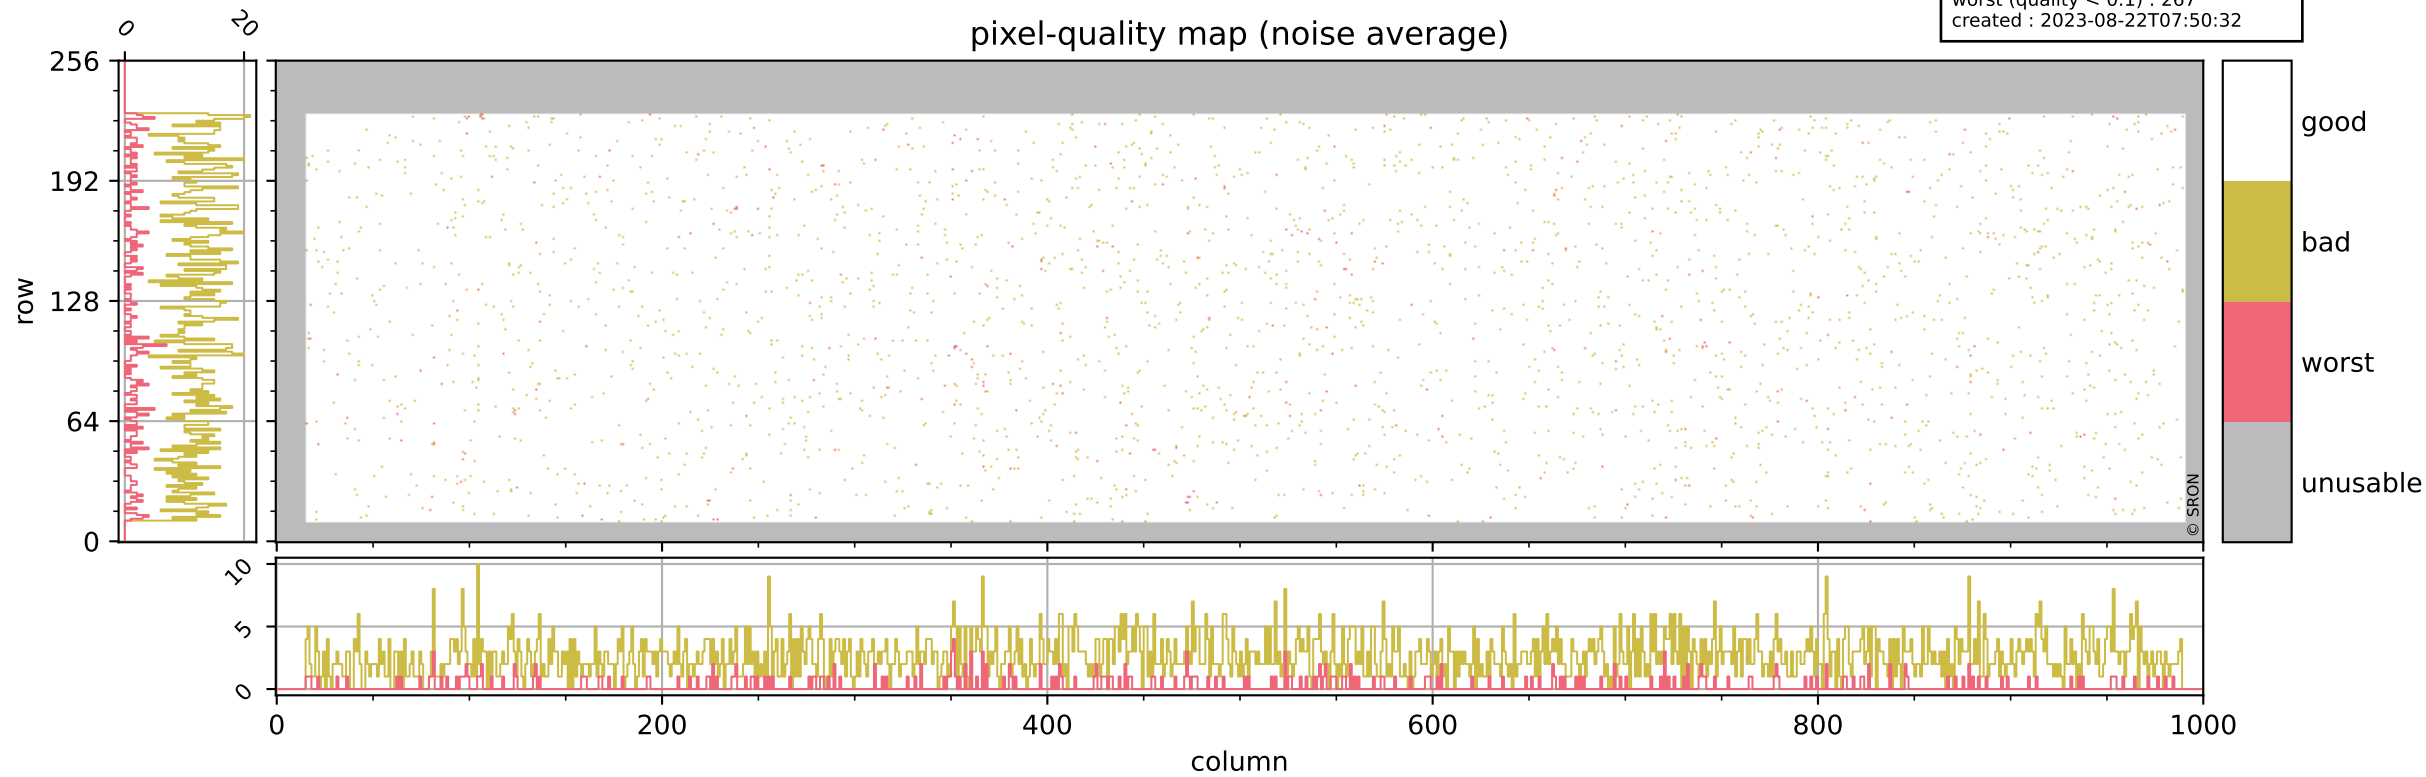

Tropomi SWIR pixel quality (official)

orbits : 19 in [6127, 6172]
coverage : 2018-12-19 / 2018-12-22
bad (quality < 0.8) : 293
worst (quality < 0.1) : 113
created : 2023-08-22T07:50:31

pixel-quality map (dark)

Tropomi SWIR pixel quality (official)

orbits : 19 in [6127, 6172]
coverage : 2018-12-19 / 2018-12-22
bad (quality < 0.8) : 2630
worst (quality < 0.1) : 267
created : 2023-08-22T07:50:32

pixel-quality map (noise average)

Tropomi SWIR pixel quality (official)

orbits : 19 in [6127, 6172]
coverage : 2018-12-19 / 2018-12-22
to good : 357
good to bad : 851
to worst : 134
created : 2023-08-22T07:50:32

total quality compared with SWIR pixel-quality CKD

Tropomi SWIR pixel quality (official)

orbits : 19 in [6127, 6172]
coverage : 2018-12-19 / 2018-12-22
created : 2023-08-22T07:50:32

Histograms of pixel-quality

Tropomi SWIR pixel quality (official) ground-tracks of Sentinel-5P