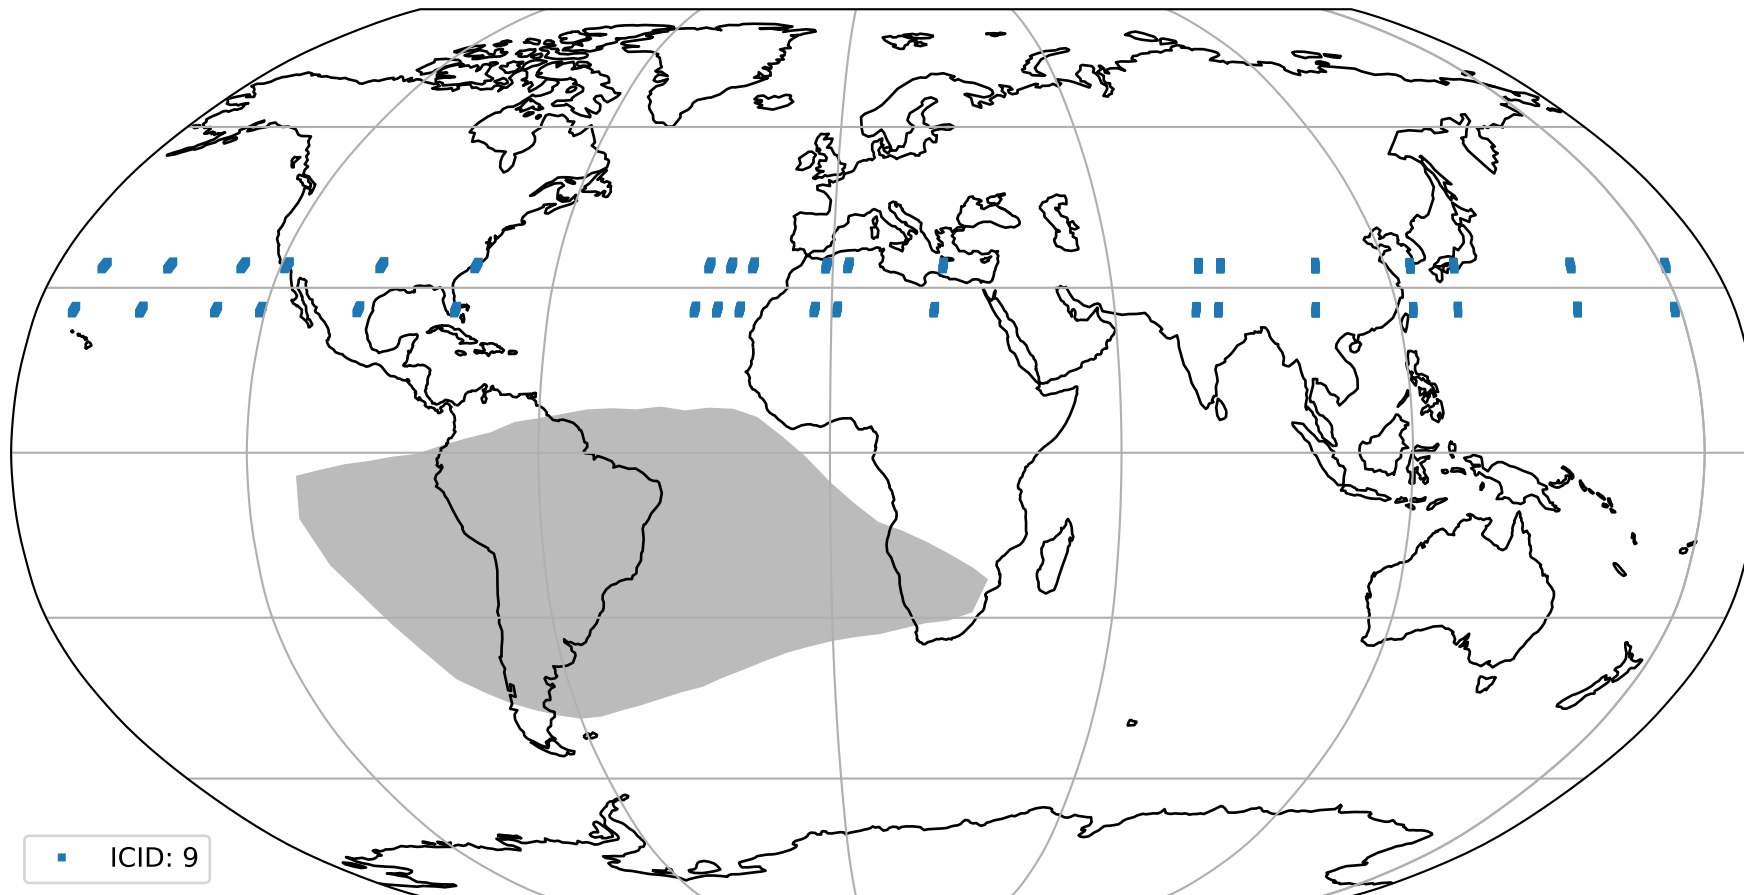

Tropomi SWIR pixel quality (official)

orbits : 19 in [6127, 6172]
coverage : 2018-12-19 / 2018-12-22
created : 2023-08-22T07:50:32

Histograms of pixel-quality

Tropomi SWIR pixel quality (official) ground-tracks of Sentinel-5P

orbits : 19 in [6127, 6172]
coverage : 2018-12-19 / 2018-12-22
created : 2023-08-22T07:50:33

Tropomi SWIR pixel quality (official)

orbits : [2827, 6172]
coverage : 2018-04-30 / 2018-12-22
created : 2023-08-22T07:50:33