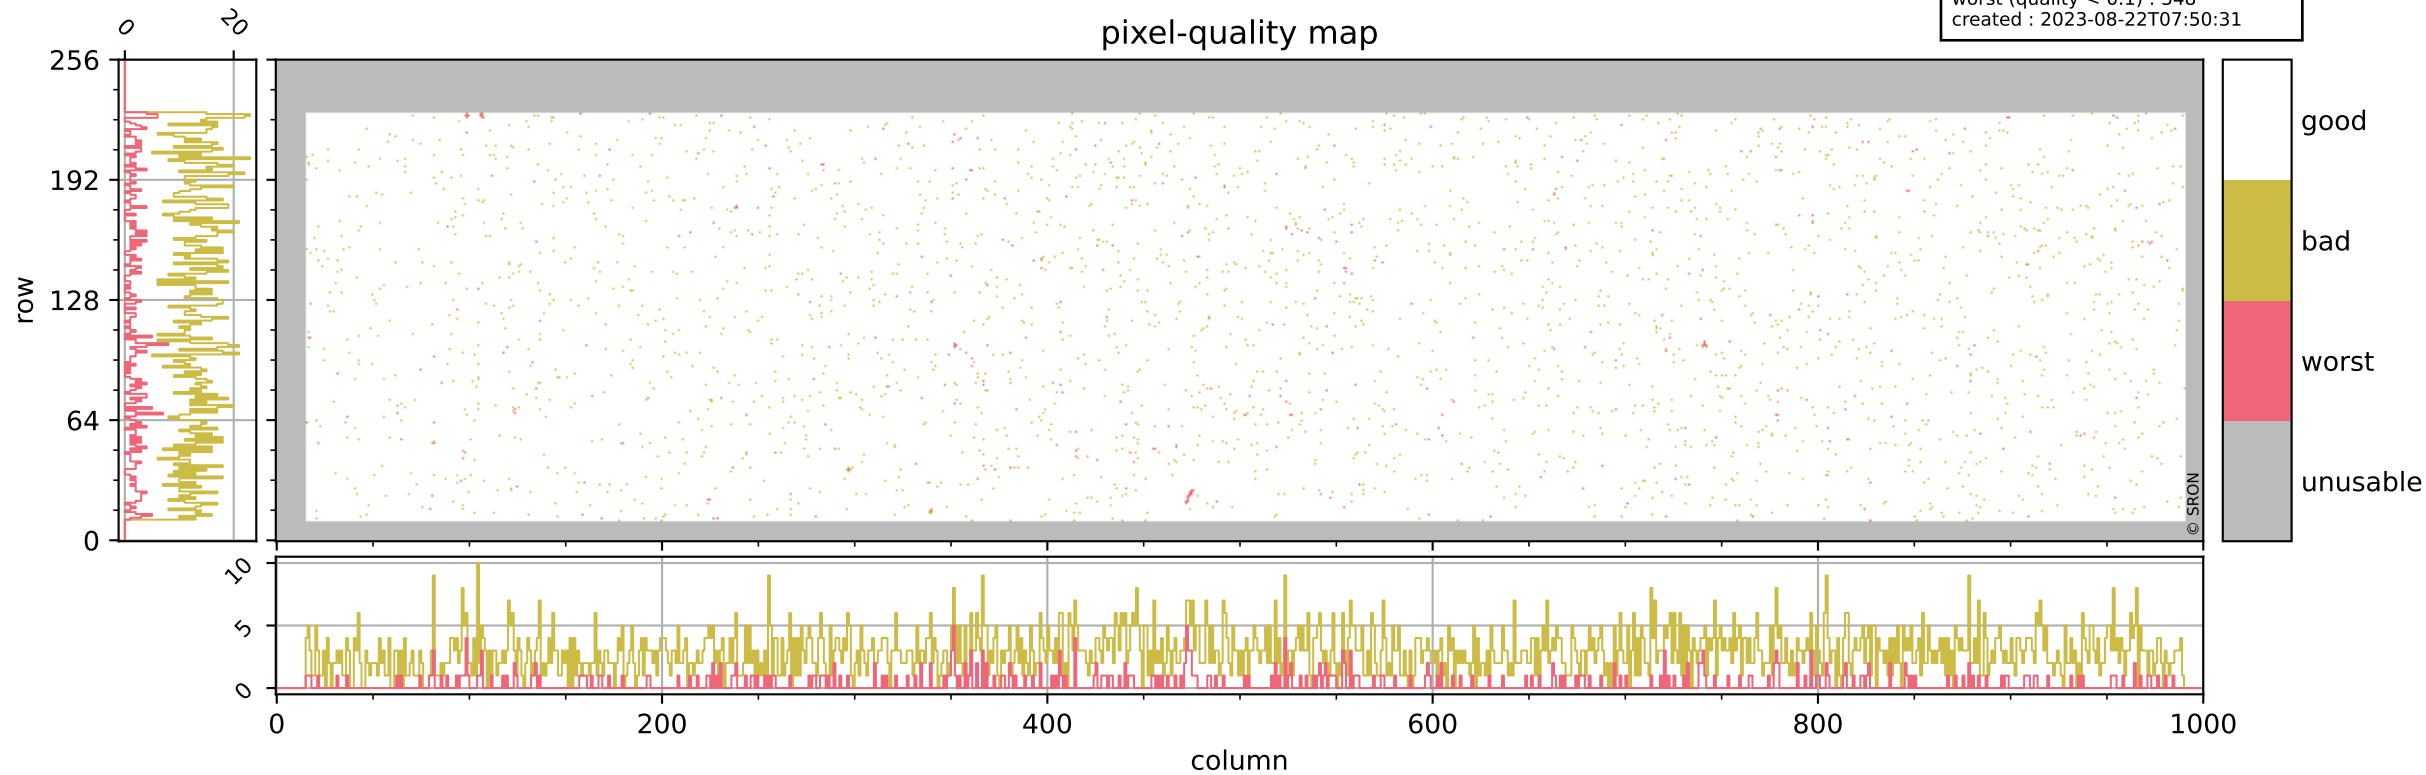

Tropomi SWIR pixel quality (official)

orbits : 19 in [6127, 6172]
coverage : 2018-12-19 / 2018-12-22
bad (quality < 0.8) : 2877
worst (quality < 0.1) : 348
created : 2023-08-22T07:50:31

pixel-quality map

Tropomi SWIR pixel quality (official)

orbits : 19 in [6127, 6172]
coverage : 2018-12-19 / 2018-12-22
bad (quality < 0.8) : 293
worst (quality < 0.1) : 113
created : 2023-08-22T07:50:31

pixel-quality map (dark)

Tropomi SWIR pixel quality (official)

orbits : 19 in [6127, 6172]
coverage : 2018-12-19 / 2018-12-22
bad (quality < 0.8) : 2630
worst (quality < 0.1) : 267
created : 2023-08-22T07:50:32

pixel-quality map (noise average)

Tropomi SWIR pixel quality (official)

orbits : 19 in [6127, 6172]
coverage : 2018-12-19 / 2018-12-22
created : 2023-08-22T07:50:32

Histograms of pixel-quality

Tropomi SWIR pixel quality (official) ground-tracks of Sentinel-5P