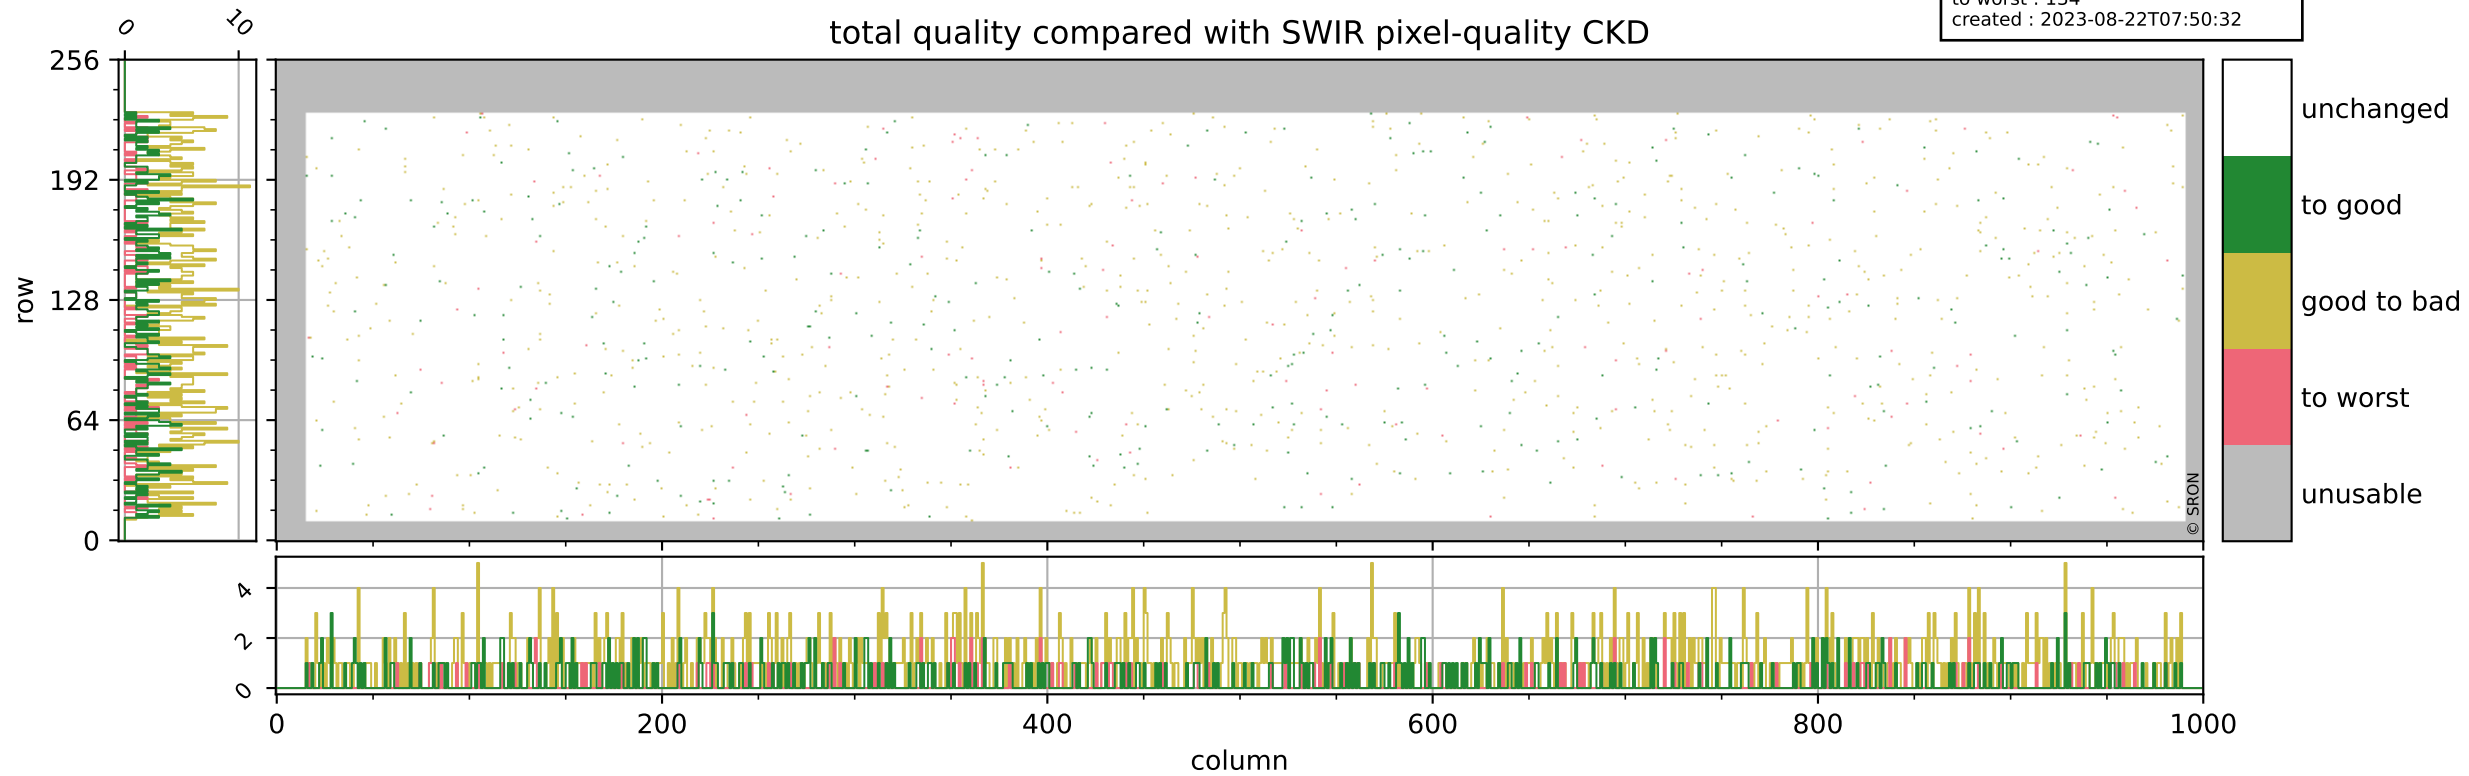

Tropomi SWIR pixel quality (official)

orbits : 19 in [6127, 6172]
coverage : 2018-12-19 / 2018-12-22
bad (quality < 0.8) : 2630
worst (quality < 0.1) : 267
created : 2023-08-22T07:50:32

pixel-quality map (noise average)

Tropomi SWIR pixel quality (official)

orbits : 19 in [6127, 6172]
coverage : 2018-12-19 / 2018-12-22
to good : 357
good to bad : 851
to worst : 134
created : 2023-08-22T07:50:32

total quality compared with SWIR pixel-quality CKD

Tropomi SWIR pixel quality (official)

orbits : 19 in [6127, 6172]
coverage : 2018-12-19 / 2018-12-22
created : 2023-08-22T07:50:32

Histograms of pixel-quality

Tropomi SWIR pixel quality (official) ground-tracks of Sentinel-5P

orbits : 19 in [6127, 6172]
coverage : 2018-12-19 / 2018-12-22
created : 2023-08-22T07:50:33

Tropomi SWIR pixel quality (official)

orbits : [2827, 6172]
coverage : 2018-04-30 / 2018-12-22
created : 2023-08-22T07:50:33