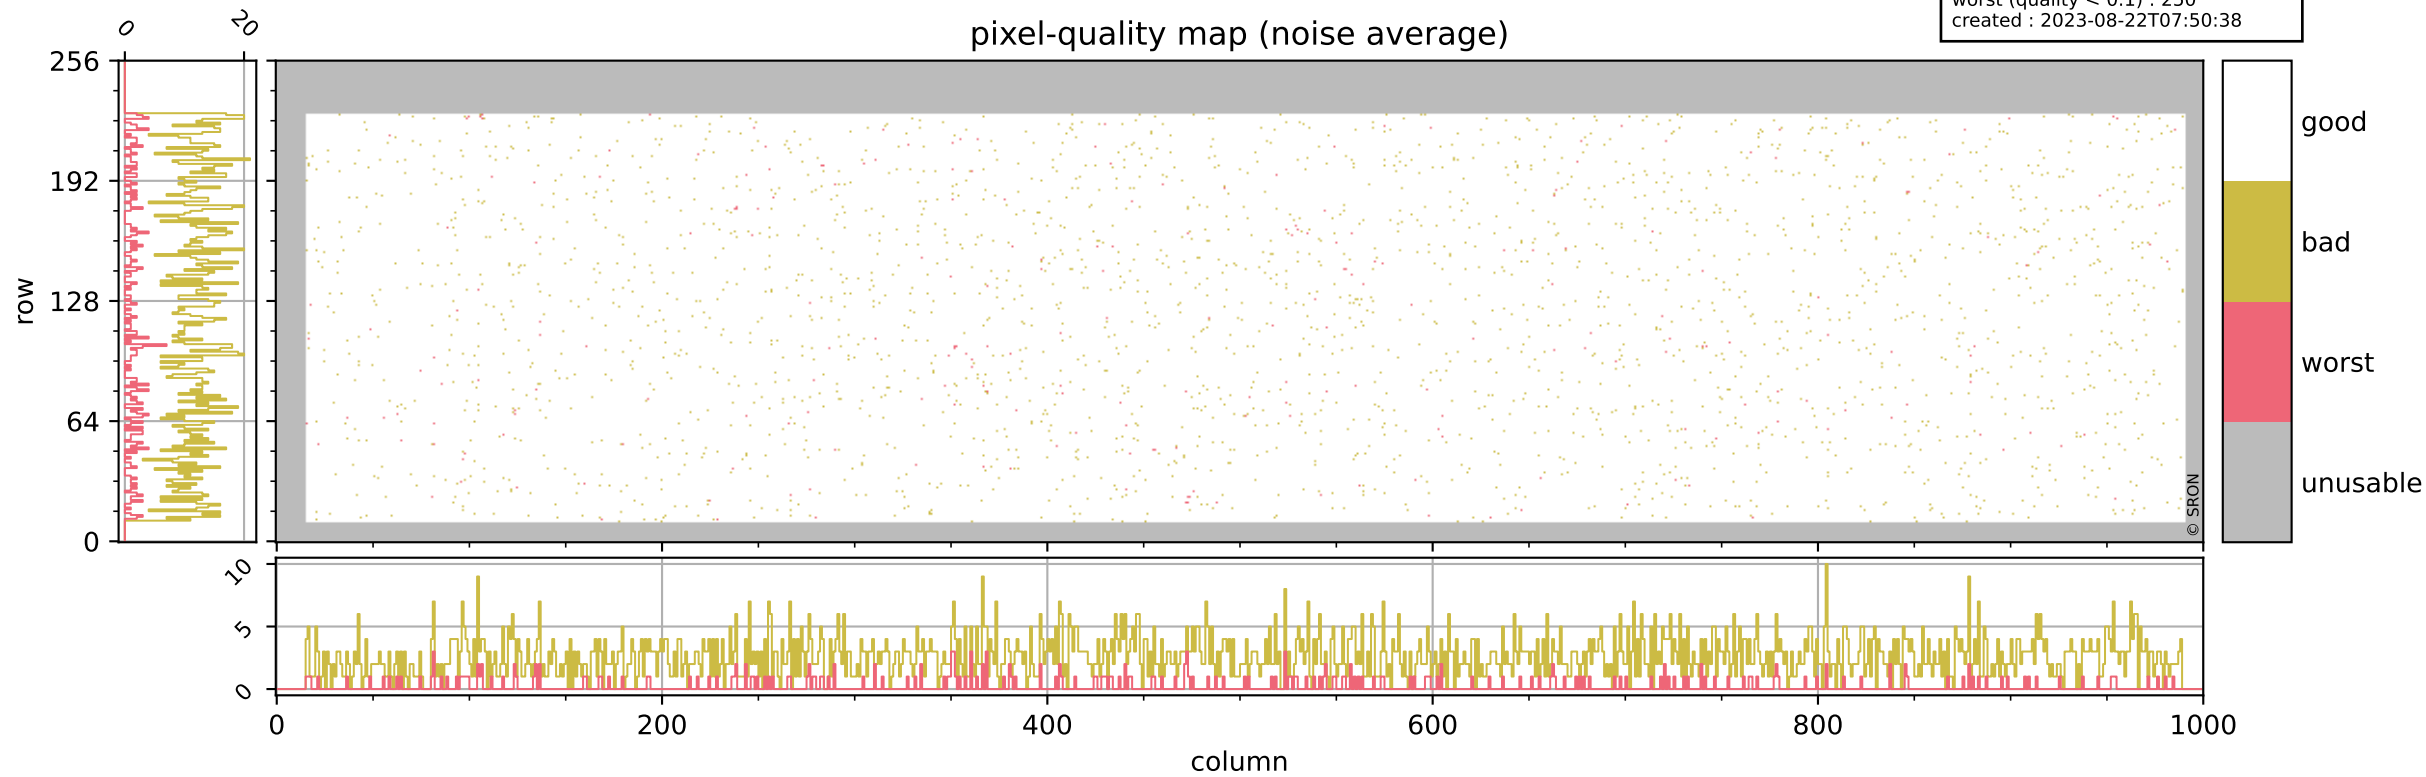

Tropomi SWIR pixel quality (official)

orbits : 20 in [6172, 6217]
coverage : 2018-12-22 / 2018-12-25
bad (quality < 0.8) : 292
worst (quality < 0.1) : 114
created : 2023-08-22T07:50:38

Tropomi SWIR pixel quality (official)

orbits : 20 in [6172, 6217]
coverage : 2018-12-22 / 2018-12-25
bad (quality < 0.8) : 2592
worst (quality < 0.1) : 250
created : 2023-08-22T07:50:38

pixel-quality map (noise average)

Tropomi SWIR pixel quality (official)

orbits : 20 in [6172, 6217]
coverage : 2018-12-22 / 2018-12-25
to good : 361
good to bad : 818
to worst : 120
created : 2023-08-22T07:50:39

total quality compared with SWIR pixel-quality CKD

Tropomi SWIR pixel quality (official)

orbits : 20 in [6172, 6217]
coverage : 2018-12-22 / 2018-12-25
created : 2023-08-22T07:50:39

Histograms of pixel-quality

Tropomi SWIR pixel quality (official) ground-tracks of Sentinel-5P

orbits : 20 in [6172, 6217]
coverage : 2018-12-22 / 2018-12-25
created : 2023-08-22T07:50:39