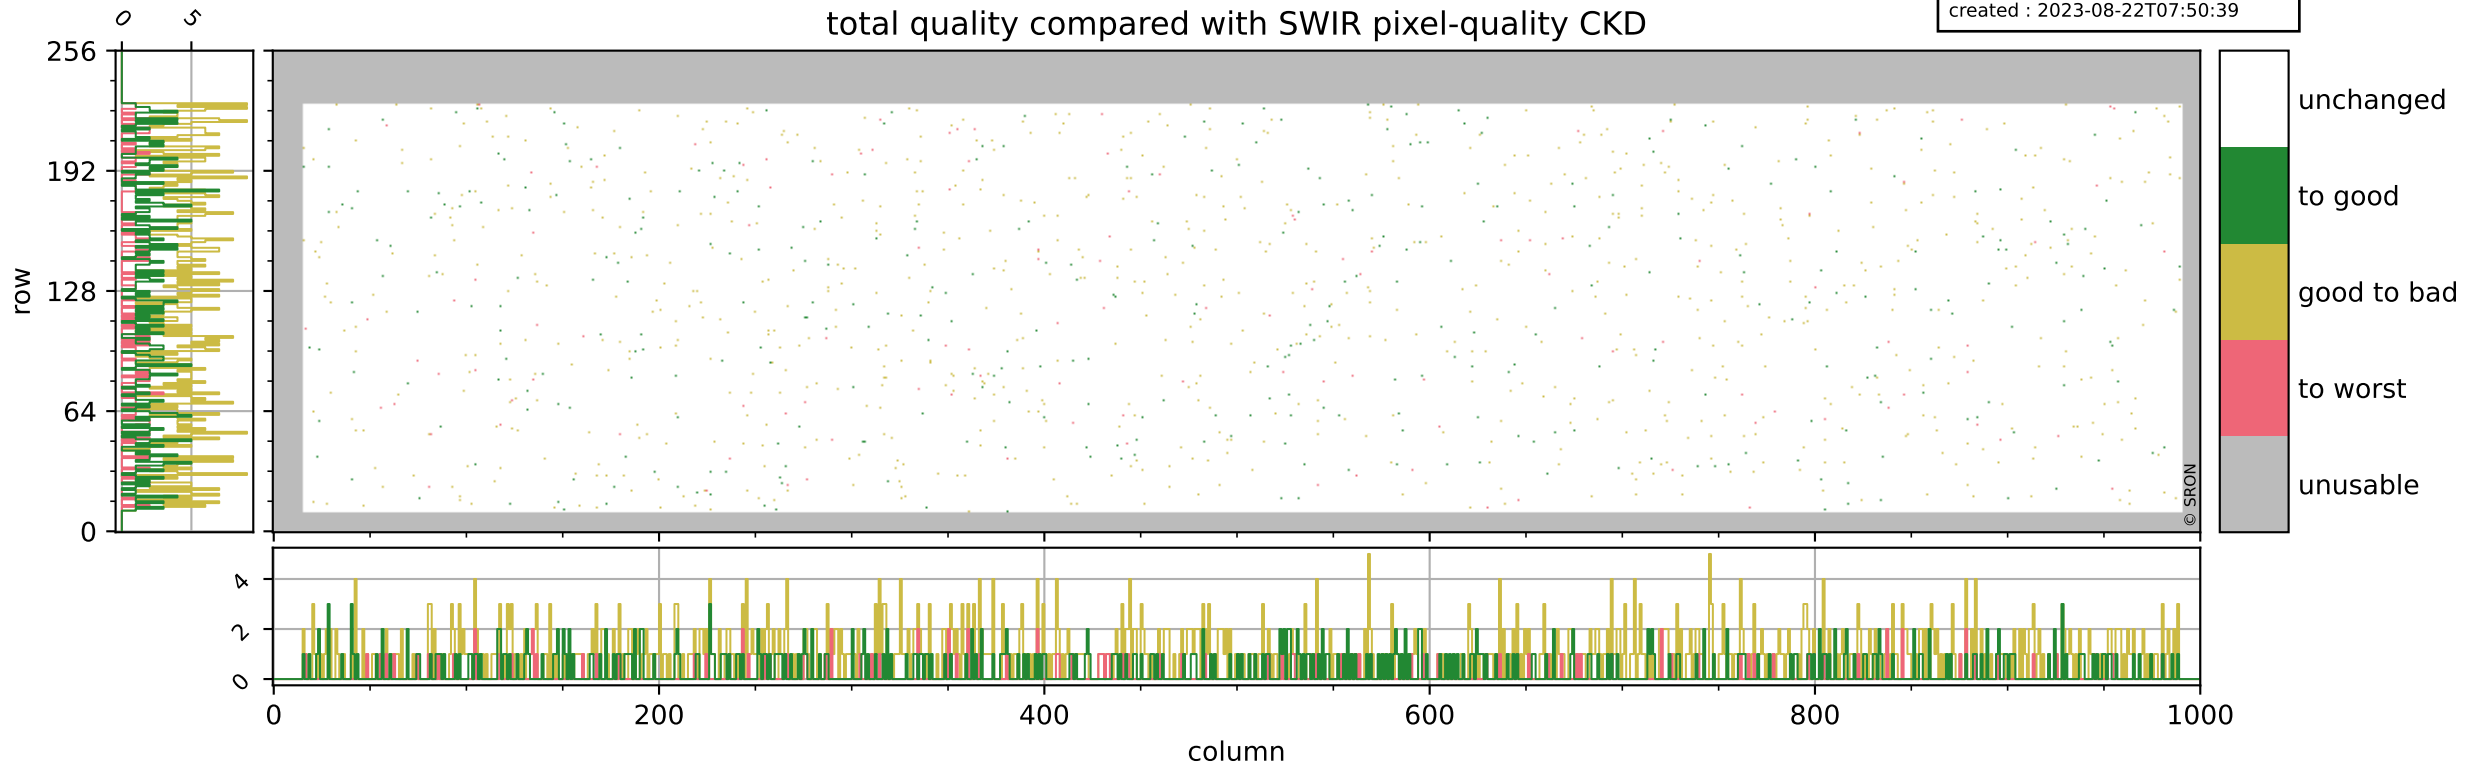

Tropomi SWIR pixel quality (official)

orbits : 20 in [6172, 6217]
coverage : 2018-12-22 / 2018-12-25
bad (quality < 0.8) : 292
worst (quality < 0.1) : 114
created : 2023-08-22T07:50:38

Tropomi SWIR pixel quality (official)

orbits : 20 in [6172, 6217]
coverage : 2018-12-22 / 2018-12-25
bad (quality < 0.8) : 2592
worst (quality < 0.1) : 250
created : 2023-08-22T07:50:38

pixel-quality map (noise average)

Tropomi SWIR pixel quality (official)

orbits : 20 in [6172, 6217]
coverage : 2018-12-22 / 2018-12-25
to good : 361
good to bad : 818
to worst : 120
created : 2023-08-22T07:50:39

total quality compared with SWIR pixel-quality CKD

Tropomi SWIR pixel quality (official)

orbits : 20 in [6172, 6217]
coverage : 2018-12-22 / 2018-12-25
created : 2023-08-22T07:50:39

Histograms of pixel-quality

Tropomi SWIR pixel quality (official) ground-tracks of Sentinel-5P

orbits : 20 in [6172, 6217]
coverage : 2018-12-22 / 2018-12-25
created : 2023-08-22T07:50:39