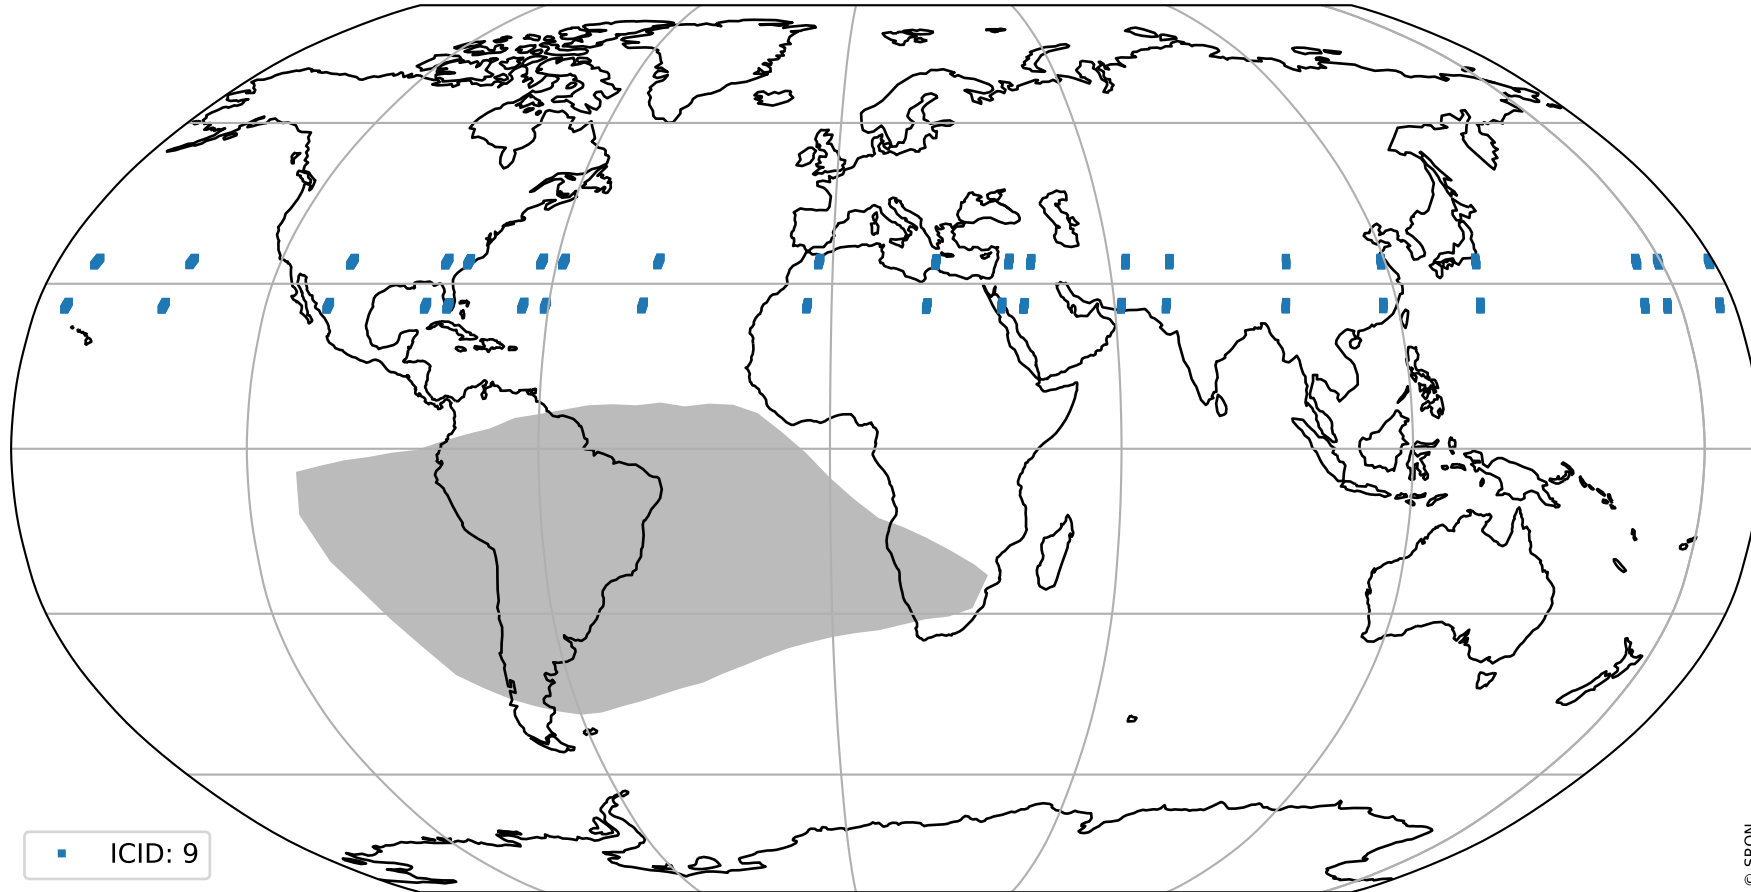

orbits : 20 in [6172, 6217]
coverage : 2018-12-22 / 2018-12-25
bad (quality < 0.8) : 2592
worst (quality < 0.1) : 250
created : 2023-08-22T07:50:38

pixel-quality map (noise average)

Tropomi SWIR pixel quality (official)

orbits : 20 in [6172, 6217]
coverage : 2018-12-22 / 2018-12-25
to good : 361
good to bad : 818
to worst : 120
created : 2023-08-22T07:50:39

total quality compared with SWIR pixel-quality CKD

Tropomi SWIR pixel quality (official)

orbits : 20 in [6172, 6217]
coverage : 2018-12-22 / 2018-12-25
created : 2023-08-22T07:50:39

Histograms of pixel-quality

Tropomi SWIR pixel quality (official) ground-tracks of Sentinel-5P

orbits : 20 in [6172, 6217]
coverage : 2018-12-22 / 2018-12-25
created : 2023-08-22T07:50:39

Tropomi SWIR pixel quality (official)

orbits : [2827, 6217]
coverage : 2018-04-30 / 2018-12-25
created : 2023-08-22T07:50:40

trend of pixel quality & temperatures