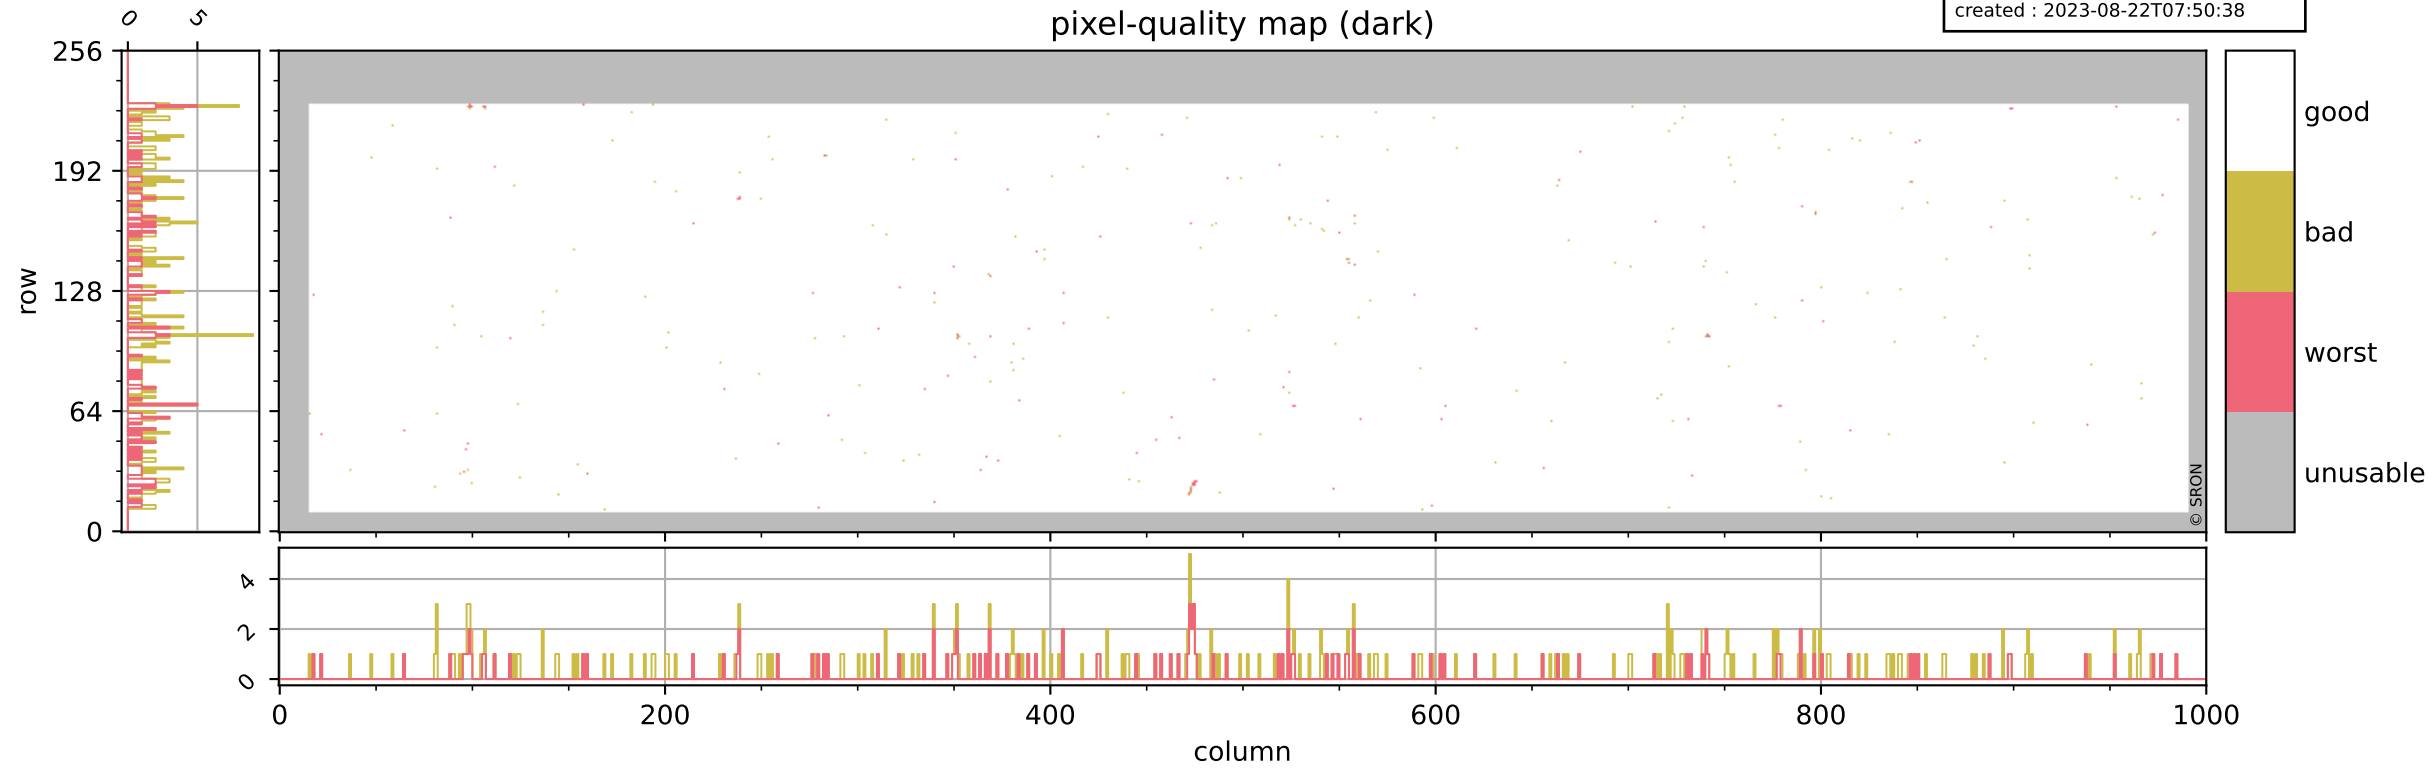

Tropomi SWIR pixel quality (official)

orbits : 20 in [6172, 6217]
coverage : 2018-12-22 / 2018-12-25
bad (quality < 0.8) : 2832
worst (quality < 0.1) : 330
created : 2023-08-22T07:50:38

pixel-quality map

Tropomi SWIR pixel quality (official)

orbits : 20 in [6172, 6217]
coverage : 2018-12-22 / 2018-12-25
bad (quality < 0.8) : 292
worst (quality < 0.1) : 114
created : 2023-08-22T07:50:38

Tropomi SWIR pixel quality (official)

orbits : 20 in [6172, 6217]
coverage : 2018-12-22 / 2018-12-25
bad (quality < 0.8) : 2592
worst (quality < 0.1) : 250
created : 2023-08-22T07:50:38

pixel-quality map (noise average)

Tropomi SWIR pixel quality (official)

orbits : 20 in [6172, 6217]
coverage : 2018-12-22 / 2018-12-25
to good : 361
good to bad : 818
to worst : 120
created : 2023-08-22T07:50:39

total quality compared with SWIR pixel-quality CKD

Tropomi SWIR pixel quality (official)