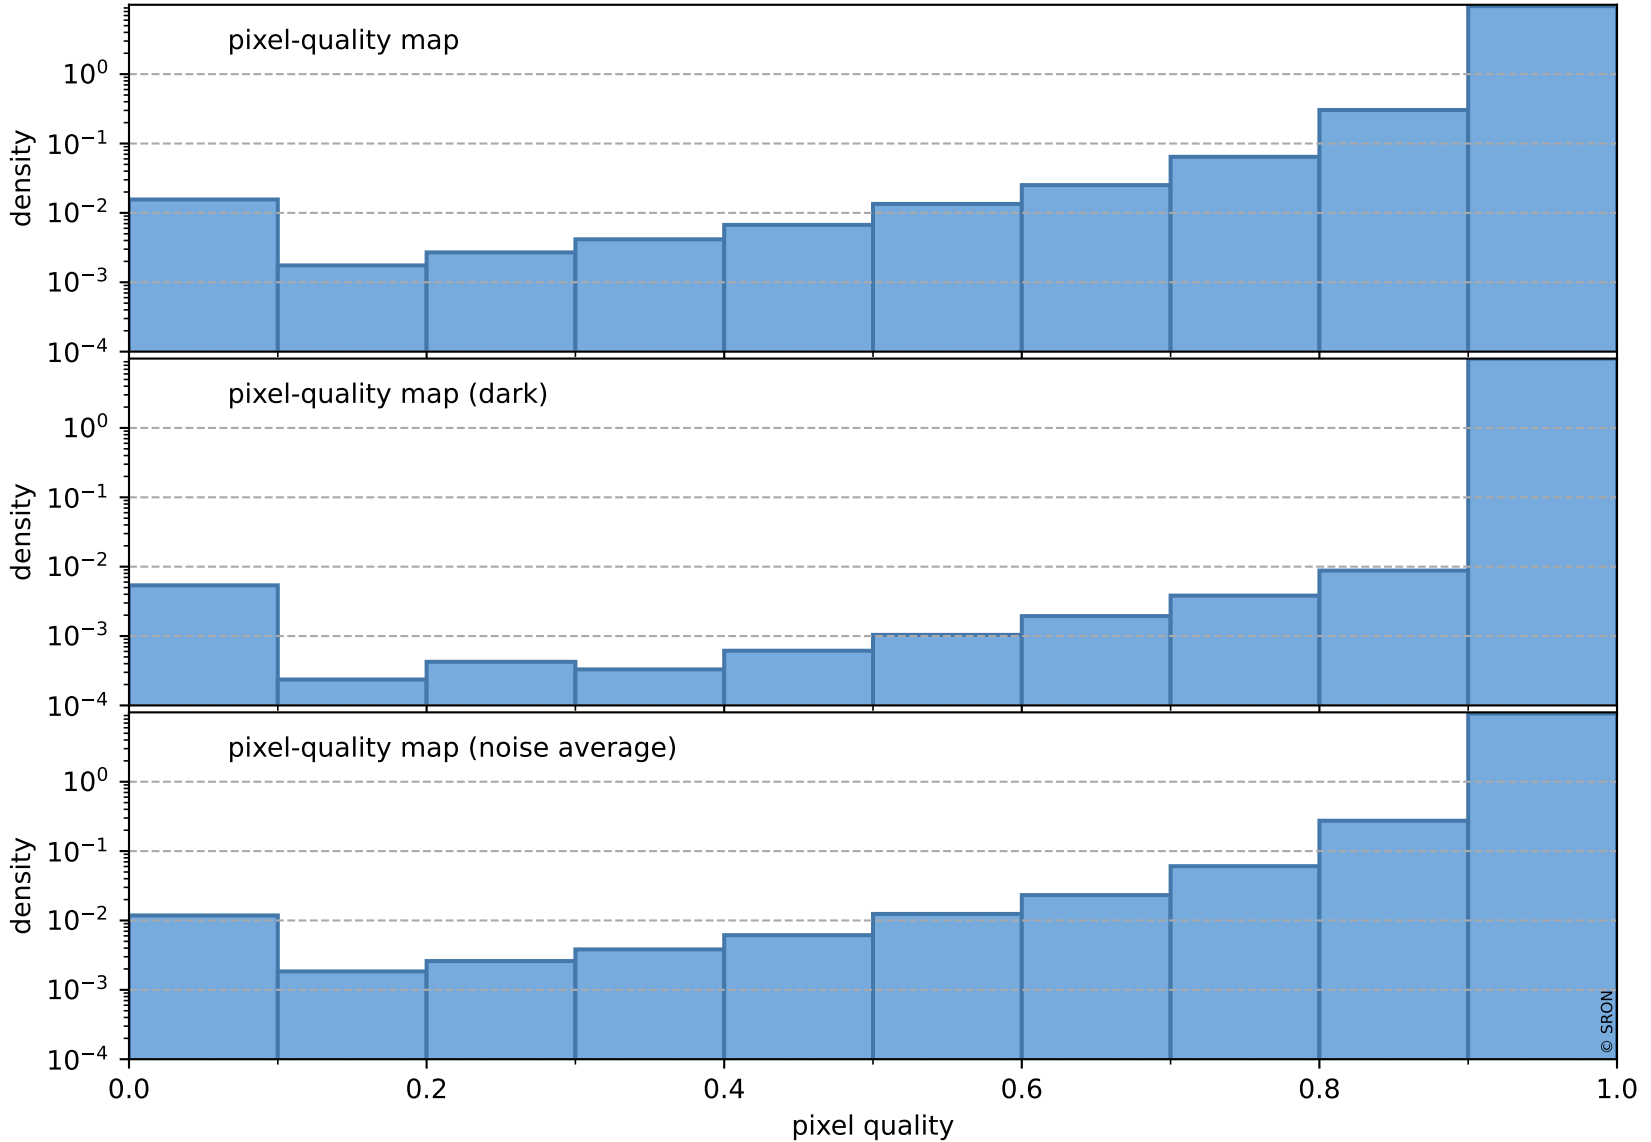

orbits : 20 in [6172, 6217]
coverage : 2018-12-22 / 2018-12-25
to good : 361
good to bad : 818
to worst : 120
created : 2023-08-22T07:50:39

total quality compared with SWIR pixel-quality CKD

Tropomi SWIR pixel quality (official)

orbits : 20 in [6172, 6217]
coverage : 2018-12-22 / 2018-12-25
created : 2023-08-22T07:50:39

Histograms of pixel-quality

Tropomi SWIR pixel quality (official) ground-tracks of Sentinel-5P

orbits : 20 in [6172, 6217]
coverage : 2018-12-22 / 2018-12-25
created : 2023-08-22T07:50:39

Tropomi SWIR pixel quality (official)

orbits : [2827, 6217]
coverage : 2018-04-30 / 2018-12-25
created : 2023-08-22T07:50:40

trend of pixel quality & temperatures