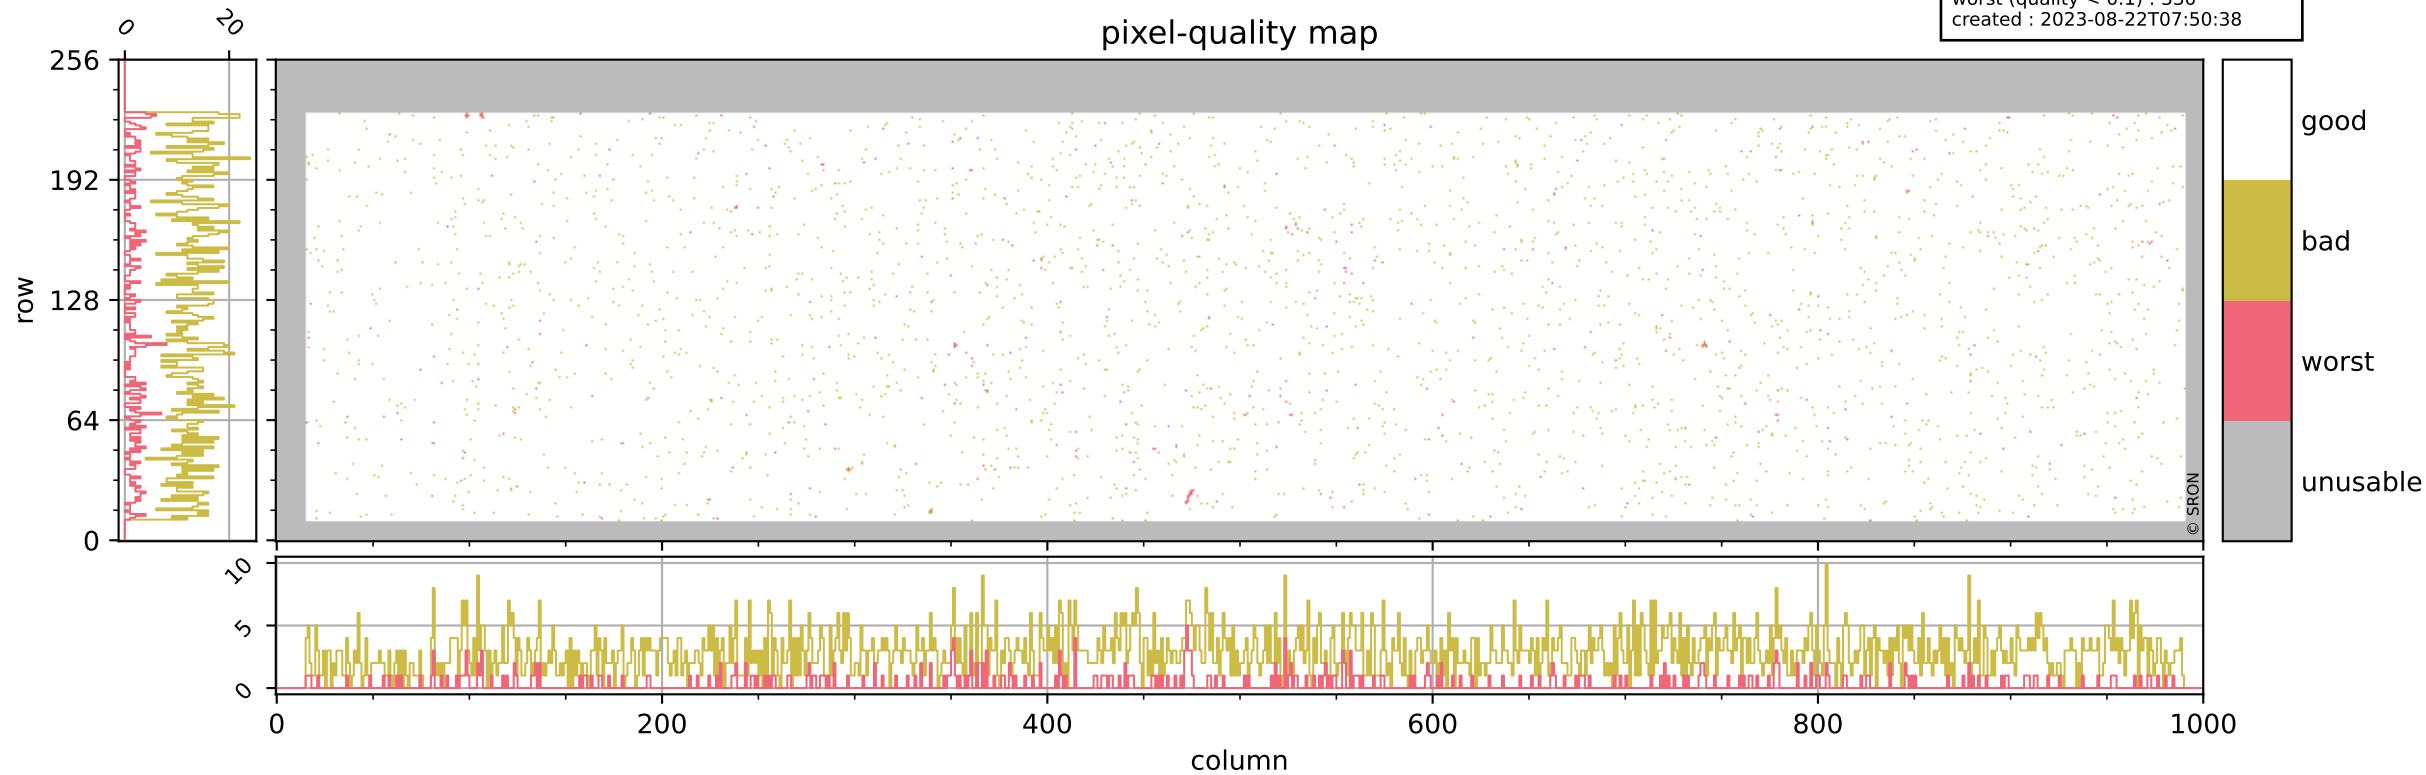

Tropomi SWIR pixel quality (official)

orbits : 20 in [6172, 6217]
coverage : 2018-12-22 / 2018-12-25
bad (quality < 0.8) : 2832
worst (quality < 0.1) : 330
created : 2023-08-22T07:50:38

pixel-quality map

Tropomi SWIR pixel quality (official)

orbits : 20 in [6172, 6217]
coverage : 2018-12-22 / 2018-12-25
bad (quality < 0.8) : 292
worst (quality < 0.1) : 114
created : 2023-08-22T07:50:38

Tropomi SWIR pixel quality (official)

orbits : 20 in [6172, 6217]
coverage : 2018-12-22 / 2018-12-25
bad (quality < 0.8) : 2592
worst (quality < 0.1) : 250
created : 2023-08-22T07:50:38

pixel-quality map (noise average)

Tropomi SWIR pixel quality (official)

orbits : 20 in [6172, 6217]
coverage : 2018-12-22 / 2018-12-25
created : 2023-08-22T07:50:39

Histograms of pixel-quality

Tropomi SWIR pixel quality (official) ground-tracks of Sentinel-5P

orbits : 20 in [6172, 6217]
coverage : 2018-12-22 / 2018-12-25
created : 2023-08-22T07:50:39