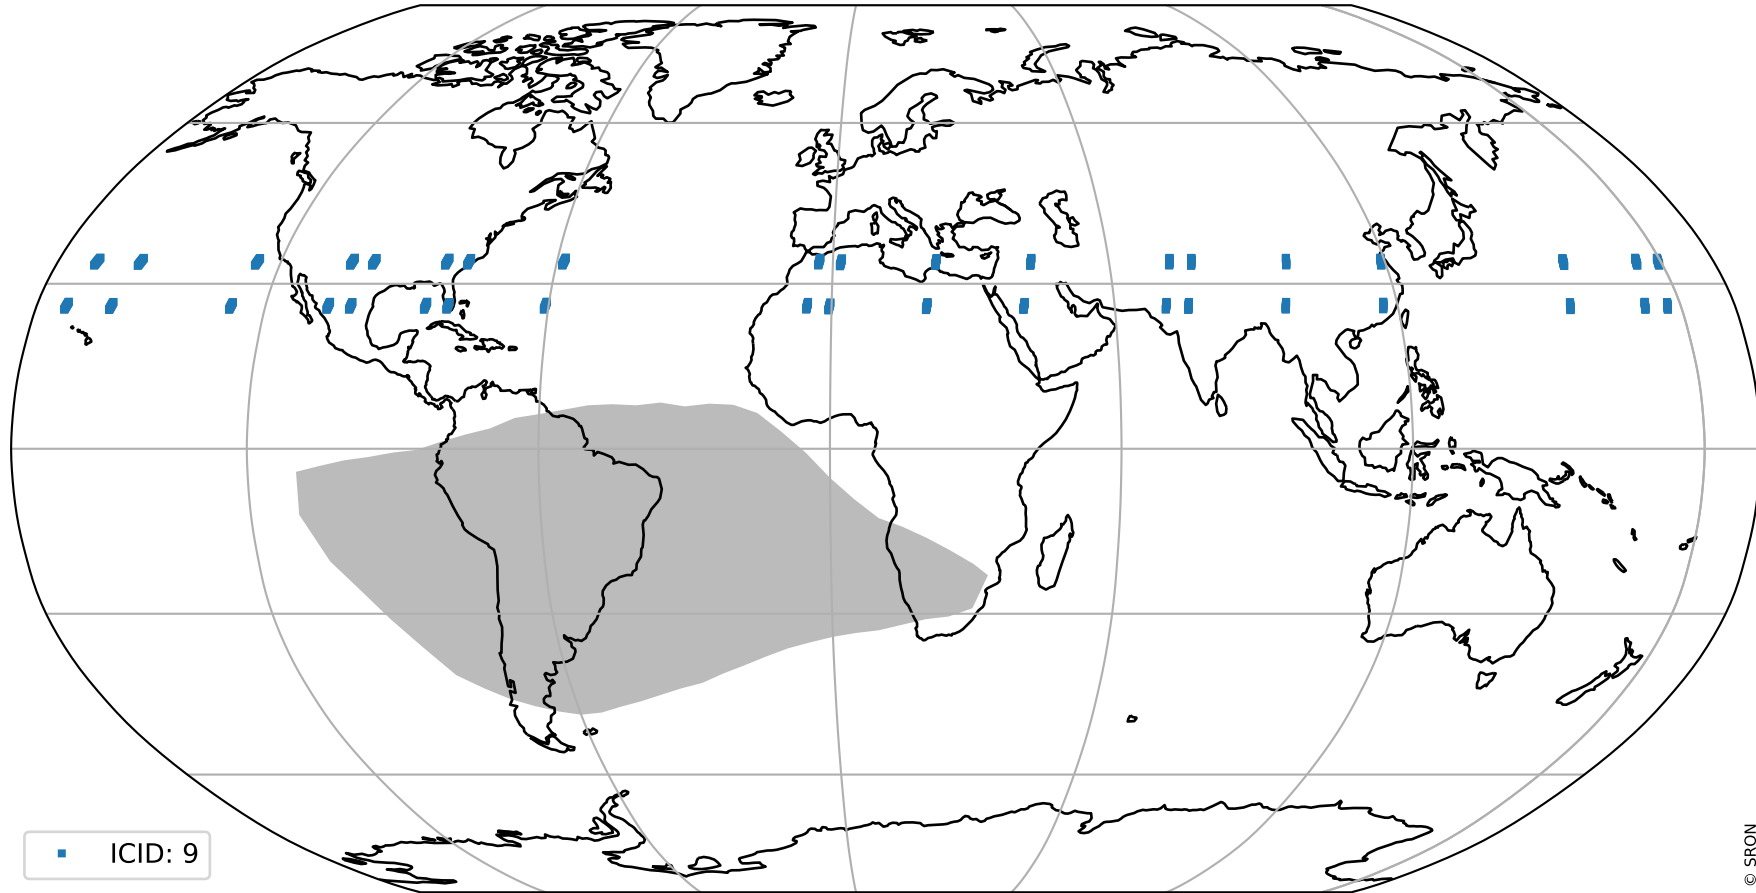

orbits : 19 in [6187, 6232]
coverage : 2018-12-23 / 2018-12-26
bad (quality < 0.8) : 2576
worst (quality < 0.1) : 244
created : 2023-08-22T07:50:41

pixel-quality map (noise average)

Tropomi SWIR pixel quality (official)

orbits : 19 in [6187, 6232]
coverage : 2018-12-23 / 2018-12-26
to good : 368
good to bad : 809
to worst : 116
created : 2023-08-22T07:50:41

total quality compared with SWIR pixel-quality CKD

Tropomi SWIR pixel quality (official)

orbits : 19 in [6187, 6232]
coverage : 2018-12-23 / 2018-12-26
created : 2023-08-22T07:50:41

Histograms of pixel-quality

Tropomi SWIR pixel quality (official) ground-tracks of Sentinel-5P

orbits : 19 in [6187, 6232]
coverage : 2018-12-23 / 2018-12-26
created : 2023-08-22T07:50:42