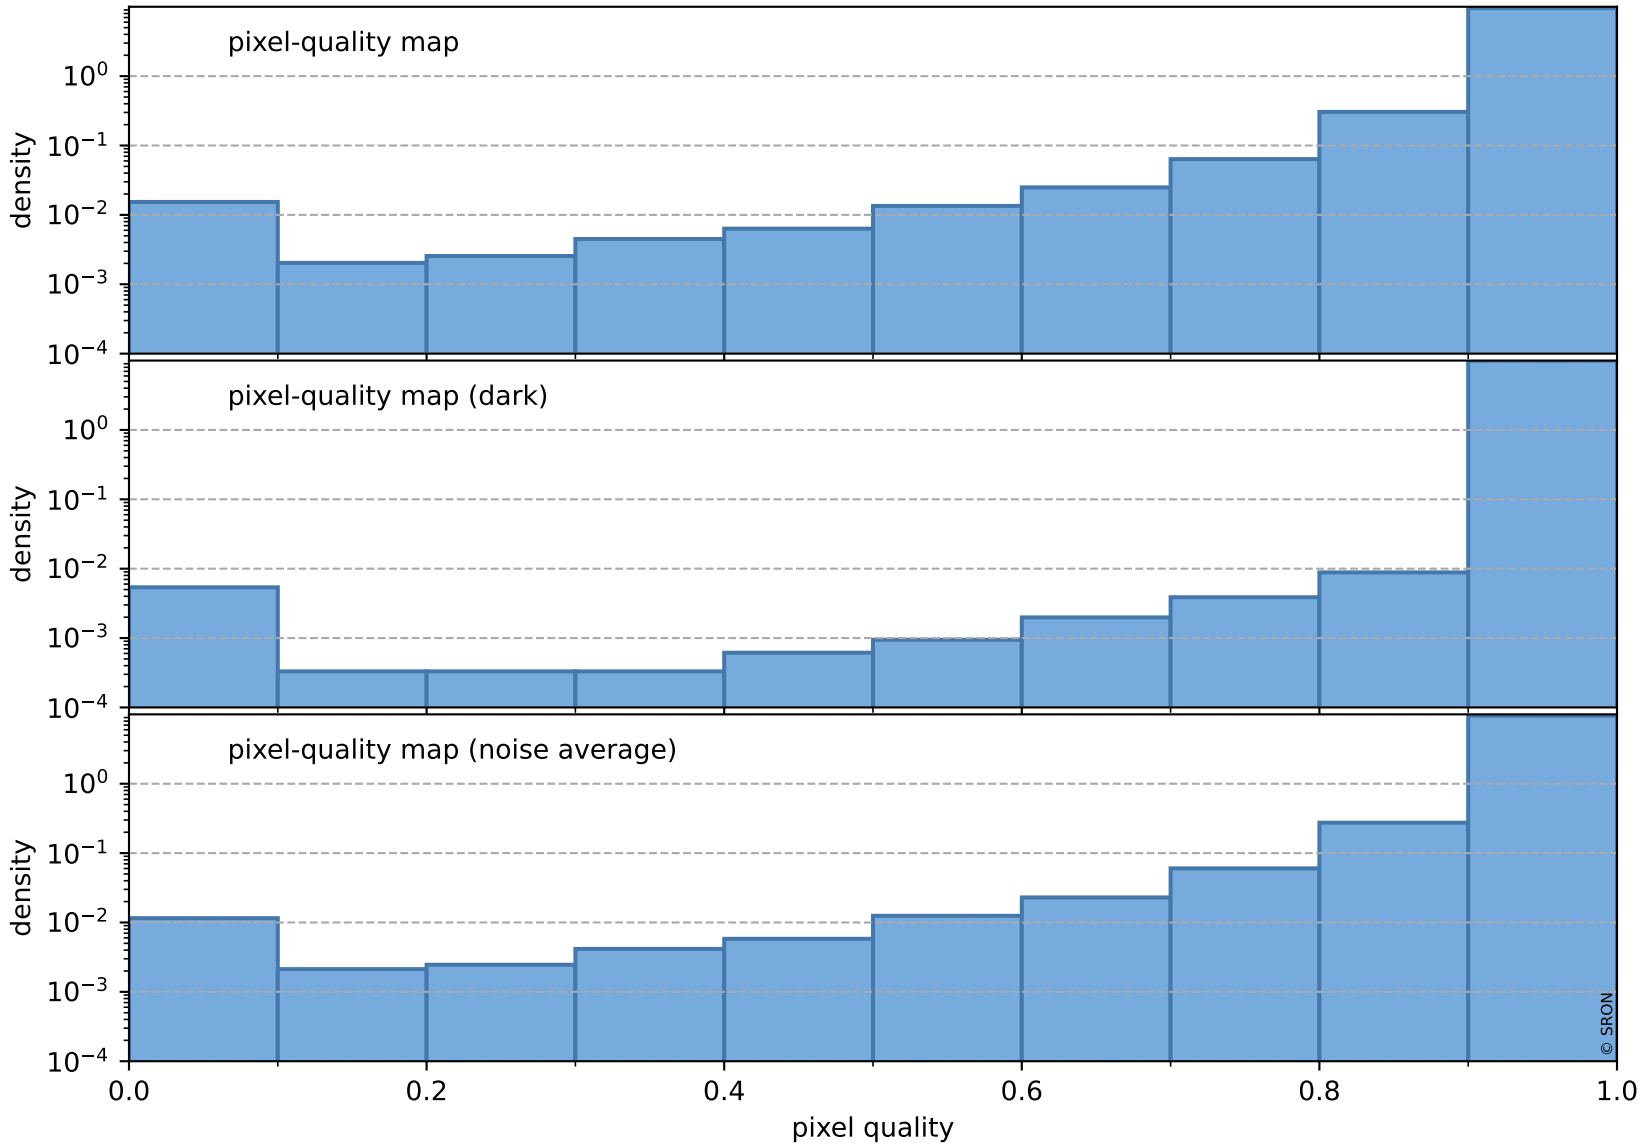

orbits : 19 in [6187, 6232]
coverage : 2018-12-23 / 2018-12-26
to good : 368
good to bad : 809
to worst : 116
created : 2023-08-22T07:50:41

total quality compared with SWIR pixel-quality CKD

Tropomi SWIR pixel quality (official)

orbits : 19 in [6187, 6232]
coverage : 2018-12-23 / 2018-12-26
created : 2023-08-22T07:50:41

Histograms of pixel-quality

Tropomi SWIR pixel quality (official) ground-tracks of Sentinel-5P

orbits : 19 in [6187, 6232]
coverage : 2018-12-23 / 2018-12-26
created : 2023-08-22T07:50:42

Tropomi SWIR pixel quality (official)

orbits : [2827, 6232]
coverage : 2018-04-30 / 2018-12-26
created : 2023-08-22T07:50:42

trend of pixel quality & temperatures