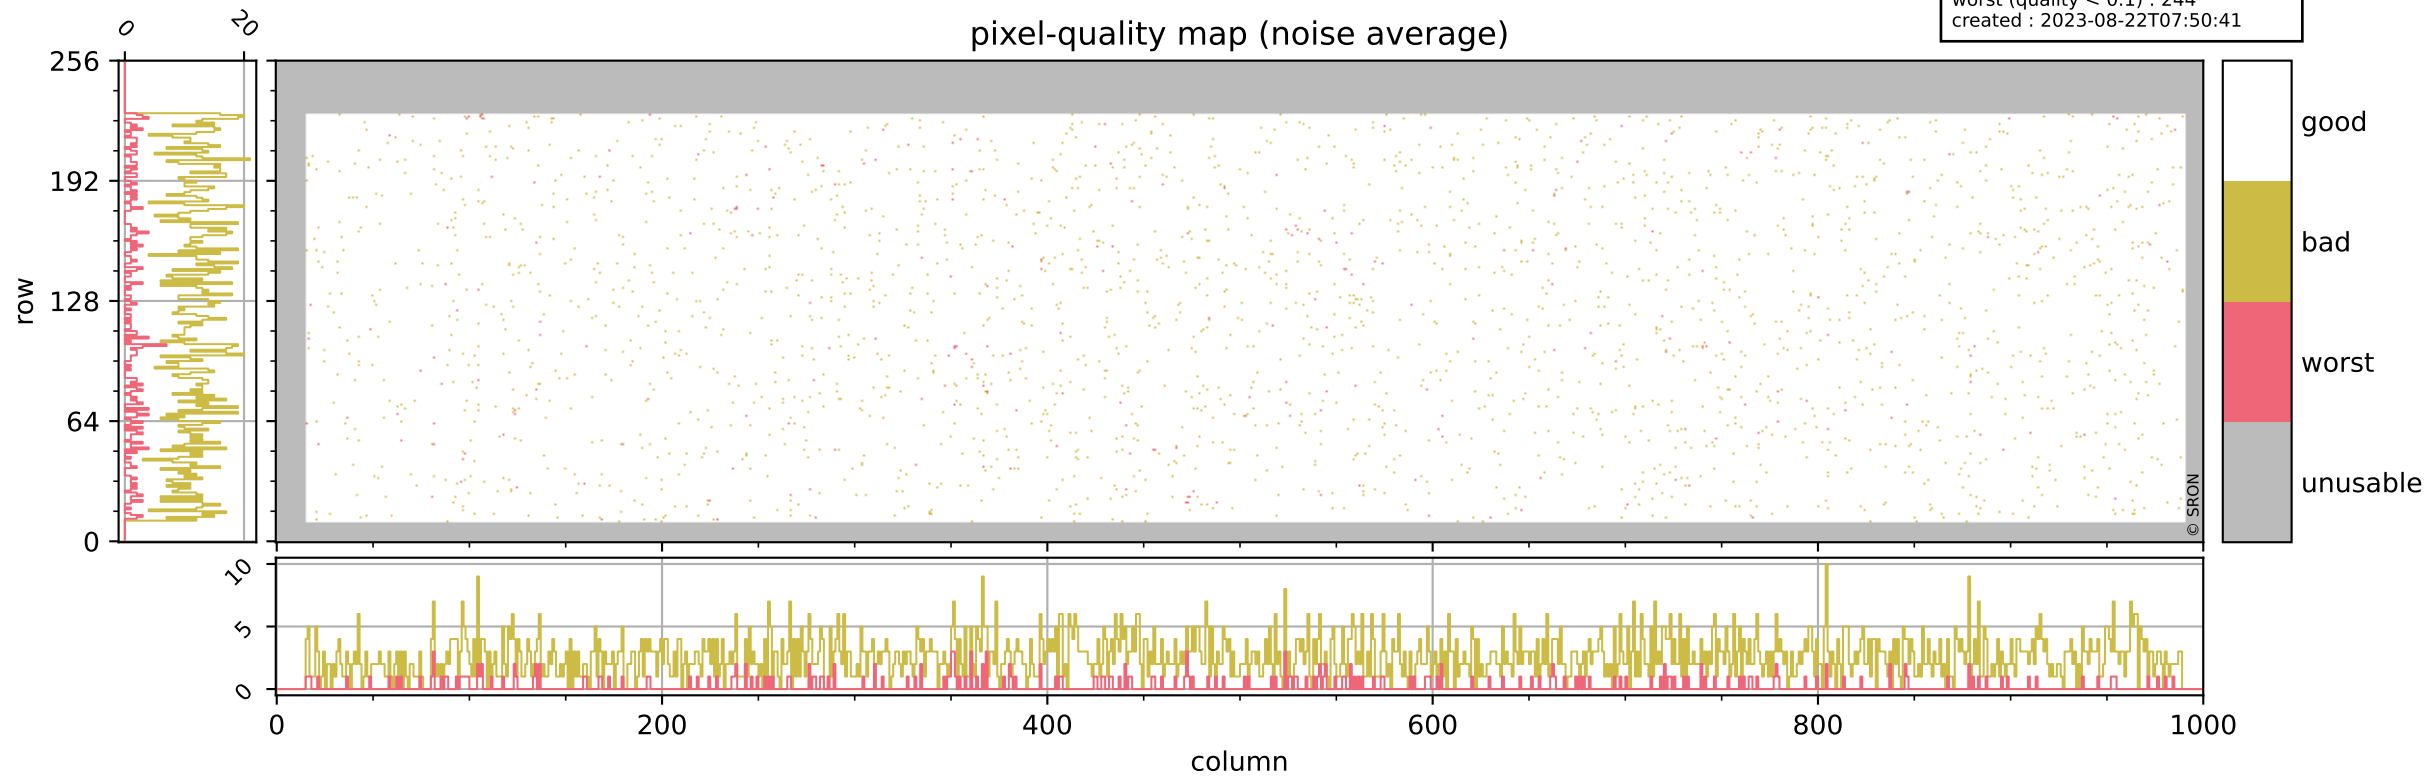

Tropomi SWIR pixel quality (official)

orbits : 19 in [6187, 6232]
coverage : 2018-12-23 / 2018-12-26
bad (quality < 0.8) : 292
worst (quality < 0.1) : 114
created : 2023-08-22T07:50:40

Tropomi SWIR pixel quality (official)

orbits : 19 in [6187, 6232]
coverage : 2018-12-23 / 2018-12-26
bad (quality < 0.8) : 2576
worst (quality < 0.1) : 244
created : 2023-08-22T07:50:41

pixel-quality map (noise average)

Tropomi SWIR pixel quality (official)

orbits : 19 in [6187, 6232]
coverage : 2018-12-23 / 2018-12-26
to good : 368
good to bad : 809
to worst : 116
created : 2023-08-22T07:50:41

total quality compared with SWIR pixel-quality CKD

Tropomi SWIR pixel quality (official)

orbits : 19 in [6187, 6232]
coverage : 2018-12-23 / 2018-12-26
created : 2023-08-22T07:50:41

Histograms of pixel-quality

Tropomi SWIR pixel quality (official) ground-tracks of Sentinel-5P

orbits : 19 in [6187, 6232]
coverage : 2018-12-23 / 2018-12-26
created : 2023-08-22T07:50:42