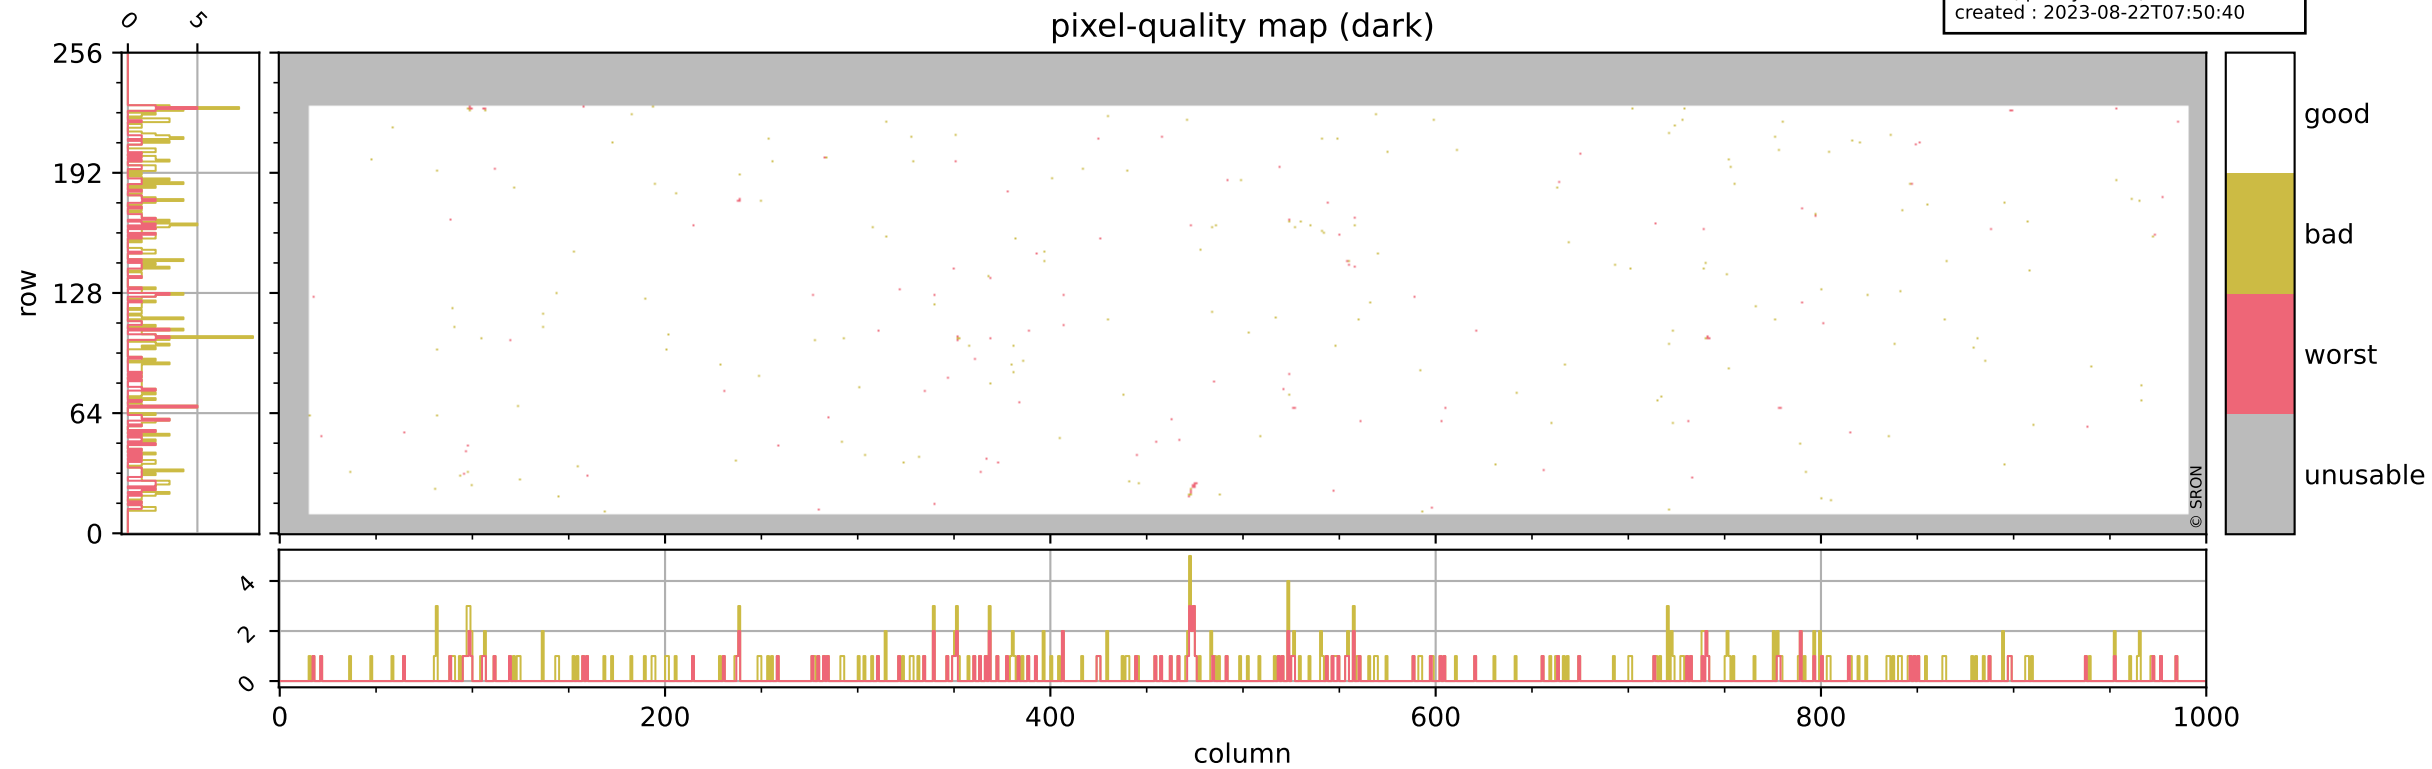

Tropomi SWIR pixel quality (official)

orbits : 19 in [6187, 6232]
coverage : 2018-12-23 / 2018-12-26
bad (quality < 0.8) : 2811
worst (quality < 0.1) : 325
created : 2023-08-22T07:50:40

pixel-quality map

Tropomi SWIR pixel quality (official)

orbits : 19 in [6187, 6232]
coverage : 2018-12-23 / 2018-12-26
bad (quality < 0.8) : 292
worst (quality < 0.1) : 114
created : 2023-08-22T07:50:40

Tropomi SWIR pixel quality (official)

orbits : 19 in [6187, 6232]
coverage : 2018-12-23 / 2018-12-26
bad (quality < 0.8) : 2576
worst (quality < 0.1) : 244
created : 2023-08-22T07:50:41

pixel-quality map (noise average)

Tropomi SWIR pixel quality (official)

orbits : 19 in [6187, 6232]
coverage : 2018-12-23 / 2018-12-26
created : 2023-08-22T07:50:41

Histograms of pixel-quality

Tropomi SWIR pixel quality (official) ground-tracks of Sentinel-5P

orbits : 19 in [6187, 6232]
coverage : 2018-12-23 / 2018-12-26
created : 2023-08-22T07:50:42