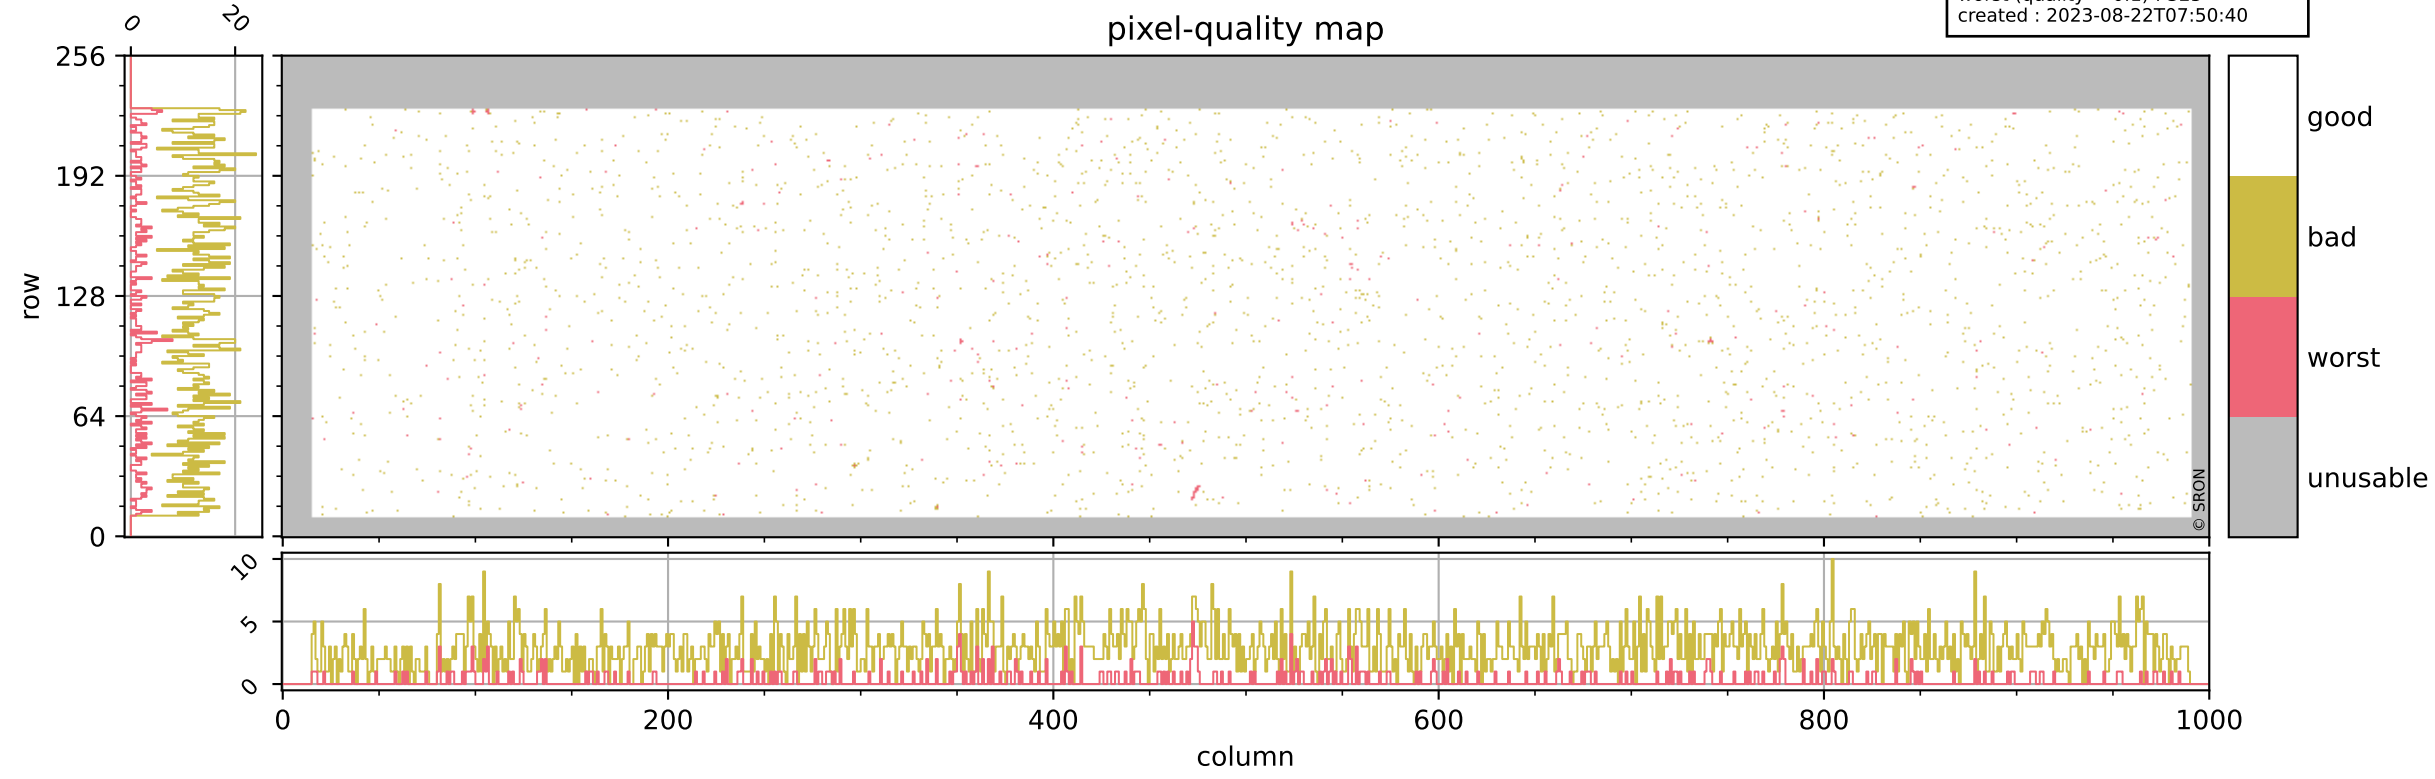

Tropomi SWIR pixel quality (official)

orbits : 19 in [6187, 6232]
coverage : 2018-12-23 / 2018-12-26
bad (quality < 0.8) : 2811
worst (quality < 0.1) : 325
created : 2023-08-22T07:50:40

pixel-quality map

Tropomi SWIR pixel quality (official)

orbits : 19 in [6187, 6232]
coverage : 2018-12-23 / 2018-12-26
bad (quality < 0.8) : 292
worst (quality < 0.1) : 114
created : 2023-08-22T07:50:40

Tropomi SWIR pixel quality (official)

orbits : 19 in [6187, 6232]
coverage : 2018-12-23 / 2018-12-26
bad (quality < 0.8) : 2576
worst (quality < 0.1) : 244
created : 2023-08-22T07:50:41

pixel-quality map (noise average)

Tropomi SWIR pixel quality (official)

orbits : 19 in [6187, 6232]
coverage : 2018-12-23 / 2018-12-26
created : 2023-08-22T07:50:41

Histograms of pixel-quality

Tropomi SWIR pixel quality (official) ground-tracks of Sentinel-5P

orbits : 19 in [6187, 6232]
coverage : 2018-12-23 / 2018-12-26
created : 2023-08-22T07:50:42