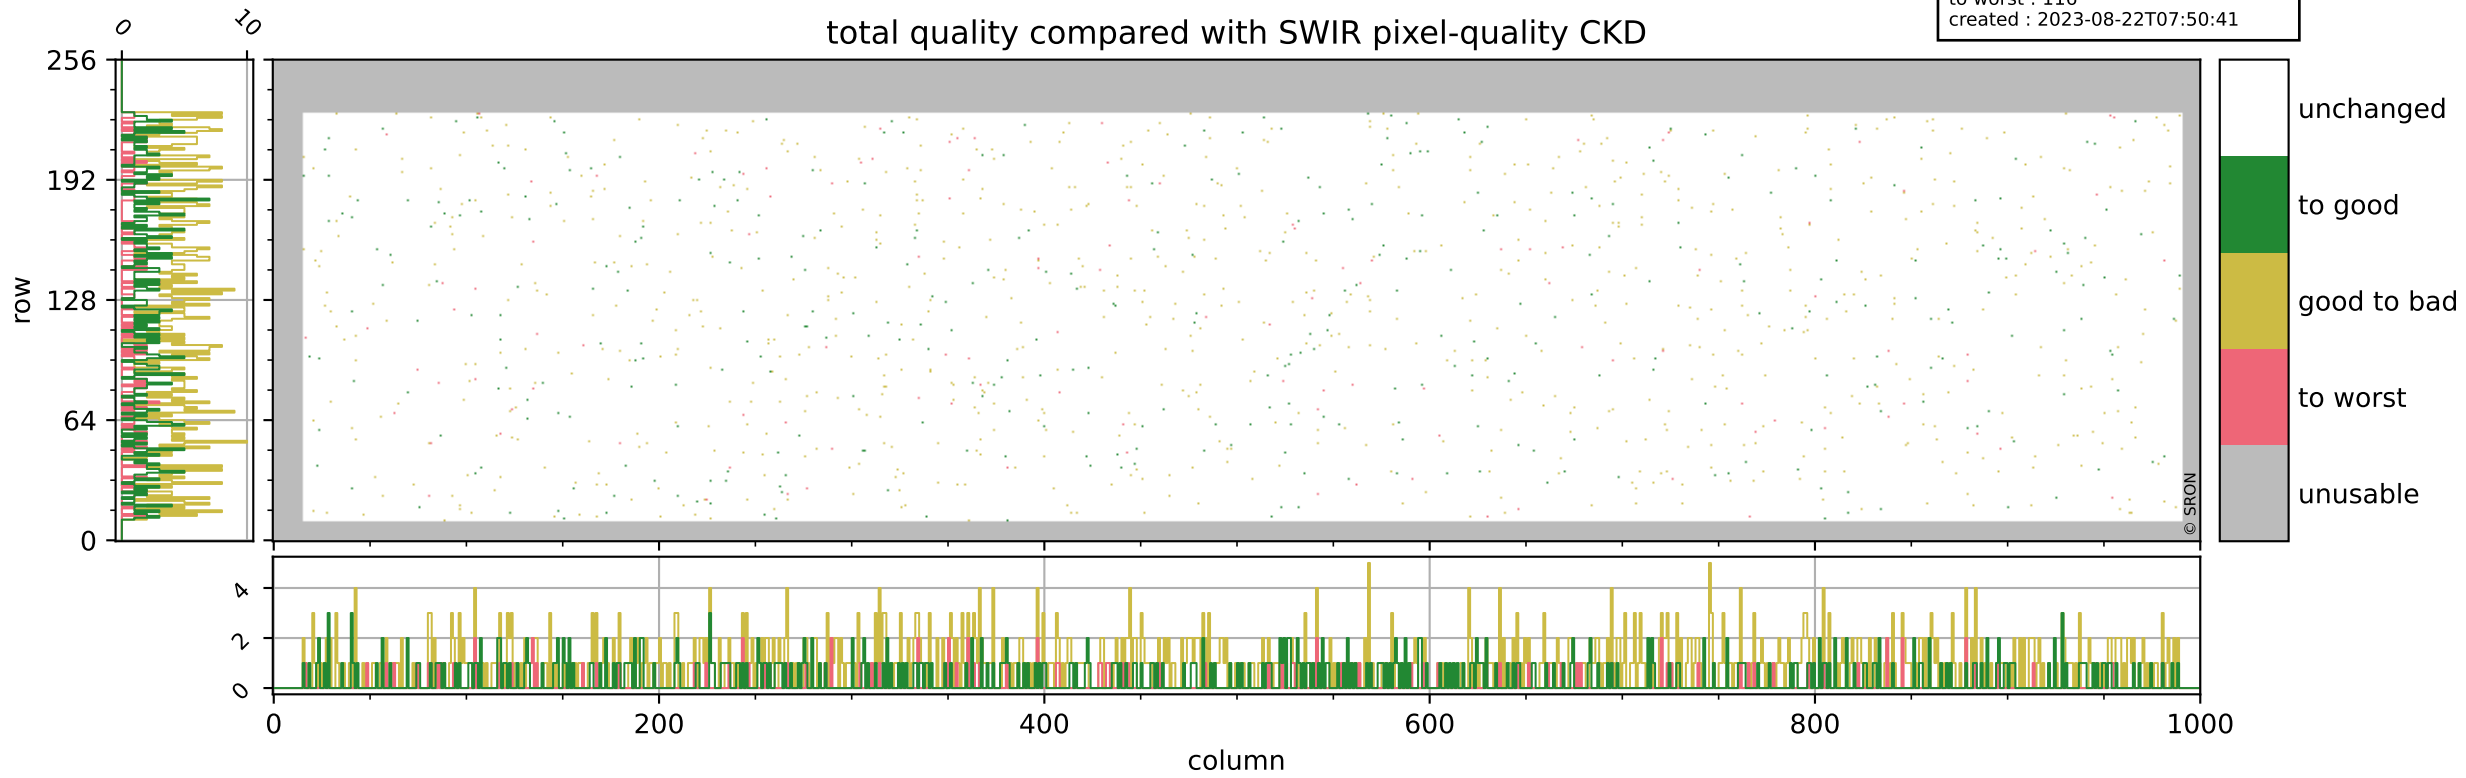

Tropomi SWIR pixel quality (official)

orbits : 19 in [6187, 6232]
coverage : 2018-12-23 / 2018-12-26
bad (quality < 0.8) : 292
worst (quality < 0.1) : 114
created : 2023-08-22T07:50:40

Tropomi SWIR pixel quality (official)

orbits : 19 in [6187, 6232]
coverage : 2018-12-23 / 2018-12-26
bad (quality < 0.8) : 2576
worst (quality < 0.1) : 244
created : 2023-08-22T07:50:41

pixel-quality map (noise average)

Tropomi SWIR pixel quality (official)

orbits : 19 in [6187, 6232]
coverage : 2018-12-23 / 2018-12-26
to good : 368
good to bad : 809
to worst : 116
created : 2023-08-22T07:50:41

total quality compared with SWIR pixel-quality CKD

Tropomi SWIR pixel quality (official)

orbits : 19 in [6187, 6232]
coverage : 2018-12-23 / 2018-12-26
created : 2023-08-22T07:50:41

Histograms of pixel-quality

Tropomi SWIR pixel quality (official) ground-tracks of Sentinel-5P

orbits : 19 in [6187, 6232]
coverage : 2018-12-23 / 2018-12-26
created : 2023-08-22T07:50:42