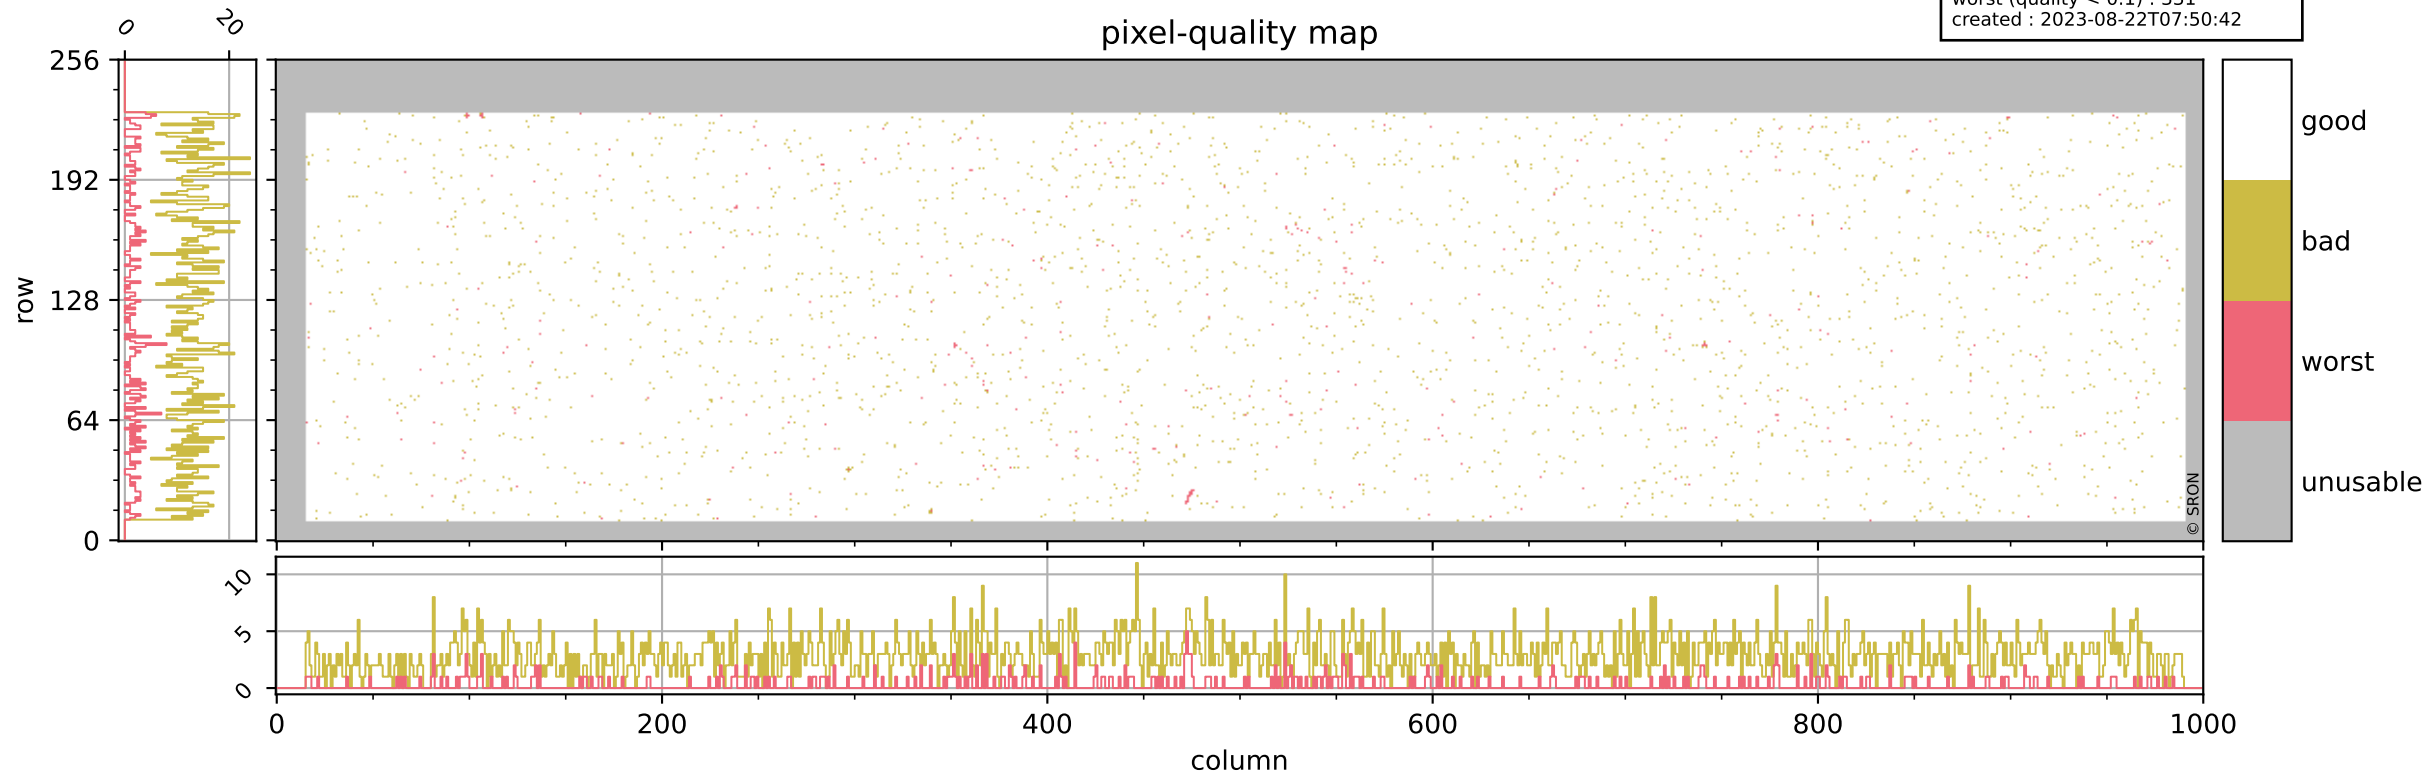

Tropomi SWIR pixel quality (official)

orbits : 20 in [6202, 6247]
coverage : 2018-12-24 / 2018-12-27
bad (quality < 0.8) : 2836
worst (quality < 0.1) : 331
created : 2023-08-22T07:50:42

pixel-quality map

Tropomi SWIR pixel quality (official)

orbits : 20 in [6202, 6247]
coverage : 2018-12-24 / 2018-12-27
bad (quality < 0.8) : 291
worst (quality < 0.1) : 116
created : 2023-08-22T07:50:43

pixel-quality map (dark)

Tropomi SWIR pixel quality (official)

orbits : 20 in [6202, 6247]
coverage : 2018-12-24 / 2018-12-27
bad (quality < 0.8) : 2599
worst (quality < 0.1) : 253
created : 2023-08-22T07:50:43

pixel-quality map (noise average)

Tropomi SWIR pixel quality (official)

orbits : 20 in [6202, 6247]
coverage : 2018-12-24 / 2018-12-27
created : 2023-08-22T07:50:43

Histograms of pixel-quality

Tropomi SWIR pixel quality (official) ground-tracks of Sentinel-5P