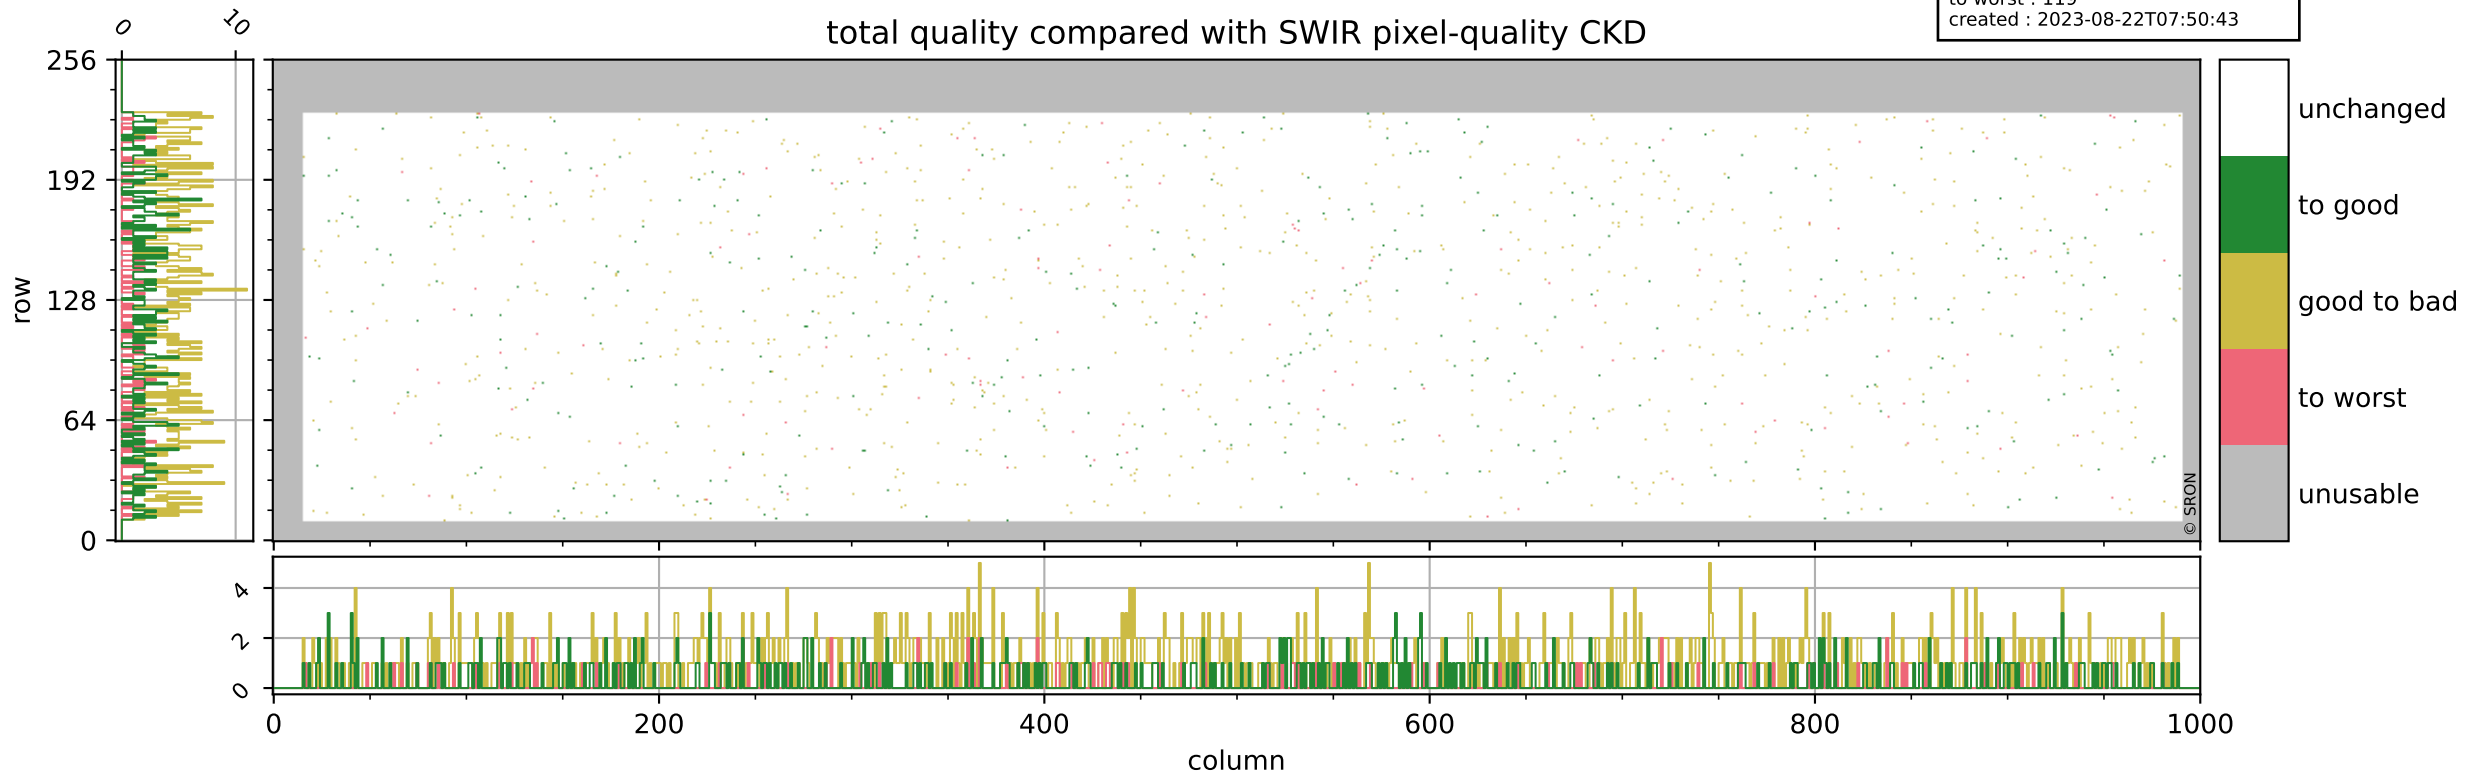

Tropomi SWIR pixel quality (official)

orbits : 20 in [6202, 6247]
coverage : 2018-12-24 / 2018-12-27
bad (quality < 0.8) : 291
worst (quality < 0.1) : 116
created : 2023-08-22T07:50:43

pixel-quality map (dark)

Tropomi SWIR pixel quality (official)

orbits : 20 in [6202, 6247]
coverage : 2018-12-24 / 2018-12-27
bad (quality < 0.8) : 2599
worst (quality < 0.1) : 253
created : 2023-08-22T07:50:43

pixel-quality map (noise average)

Tropomi SWIR pixel quality (official)

orbits : 20 in [6202, 6247]
coverage : 2018-12-24 / 2018-12-27
to good : 366
good to bad : 830
to worst : 119
created : 2023-08-22T07:50:43

total quality compared with SWIR pixel-quality CKD

Tropomi SWIR pixel quality (official)

orbits : 20 in [6202, 6247]
coverage : 2018-12-24 / 2018-12-27
created : 2023-08-22T07:50:43

Histograms of pixel-quality

Tropomi SWIR pixel quality (official) ground-tracks of Sentinel-5P