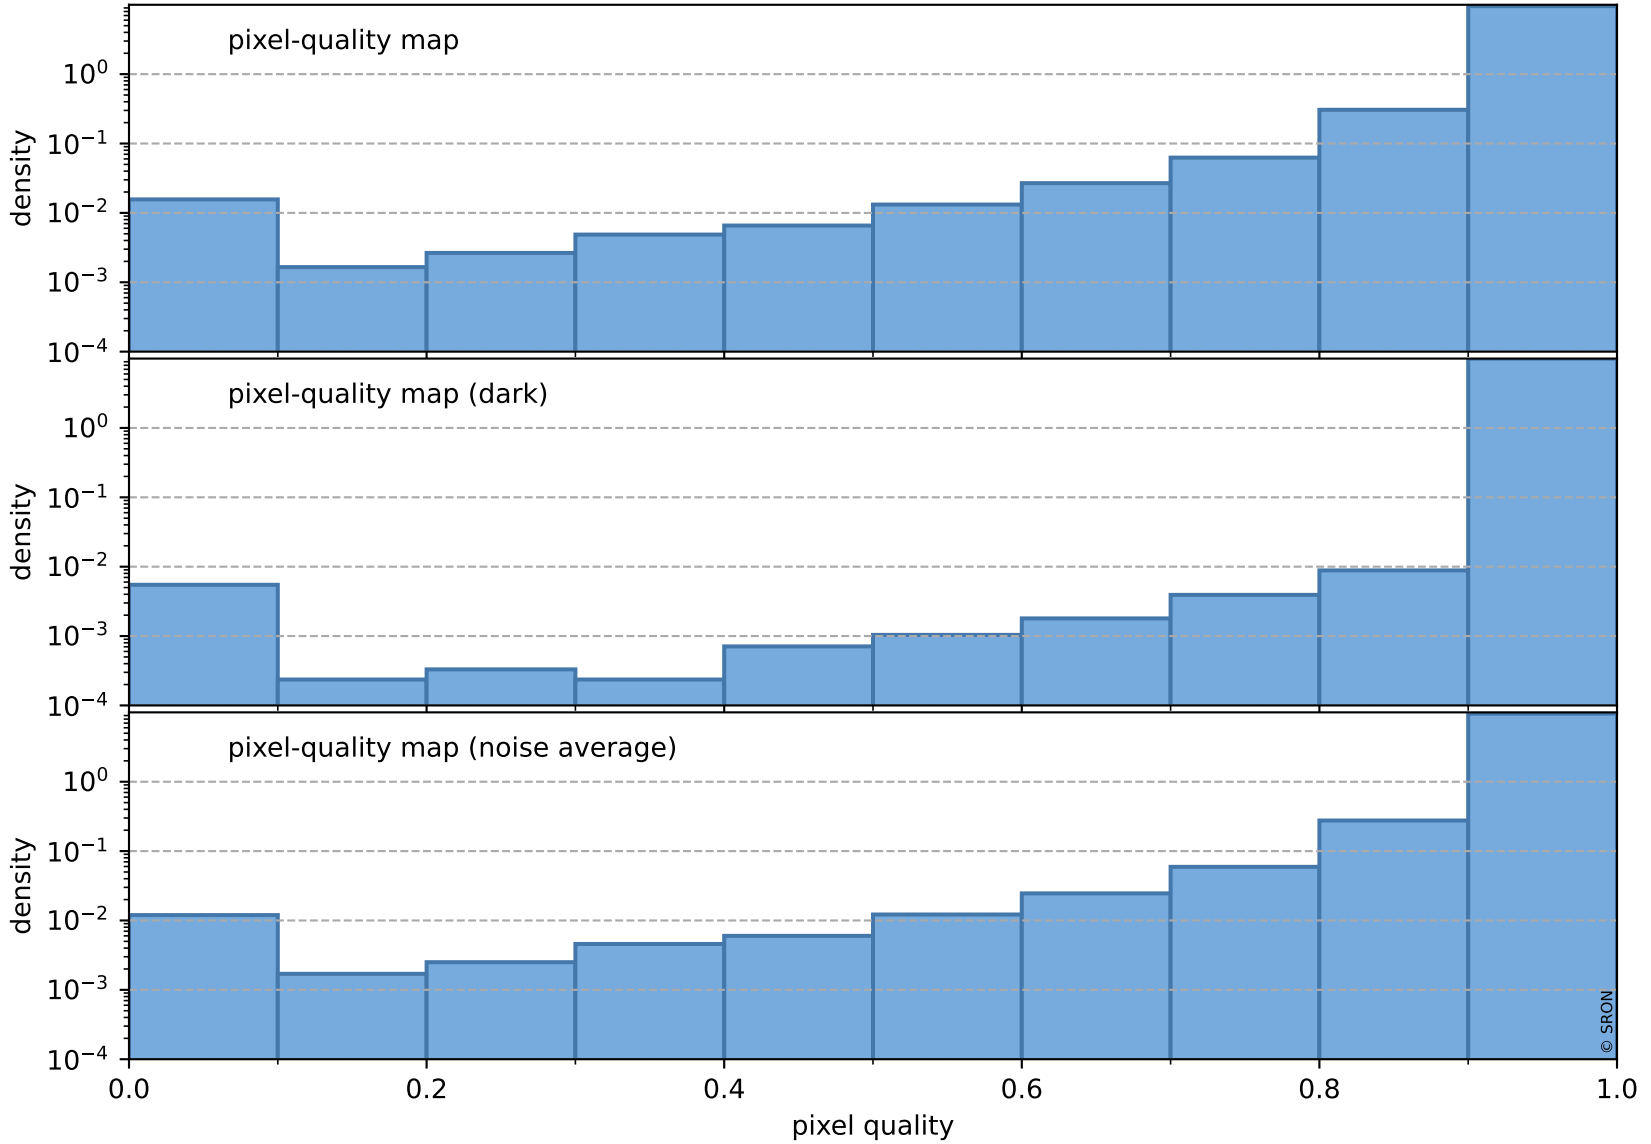

Tropomi SWIR pixel quality (official)

orbits : 20 in [6202, 6247]
coverage : 2018-12-24 / 2018-12-27
to good : 366
good to bad : 830
to worst : 119
created : 2023-08-22T07:50:43

total quality compared with SWIR pixel-quality CKD

Tropomi SWIR pixel quality (official)

orbits : 20 in [6202, 6247]
coverage : 2018-12-24 / 2018-12-27
created : 2023-08-22T07:50:43

Histograms of pixel-quality

Tropomi SWIR pixel quality (official) ground-tracks of Sentinel-5P

orbits : 20 in [6202, 6247]
coverage : 2018-12-24 / 2018-12-27
created : 2023-08-22T07:50:44

Tropomi SWIR pixel quality (official)

orbits : [2827, 6247]
coverage : 2018-04-30 / 2018-12-27
created : 2023-08-22T07:50:44