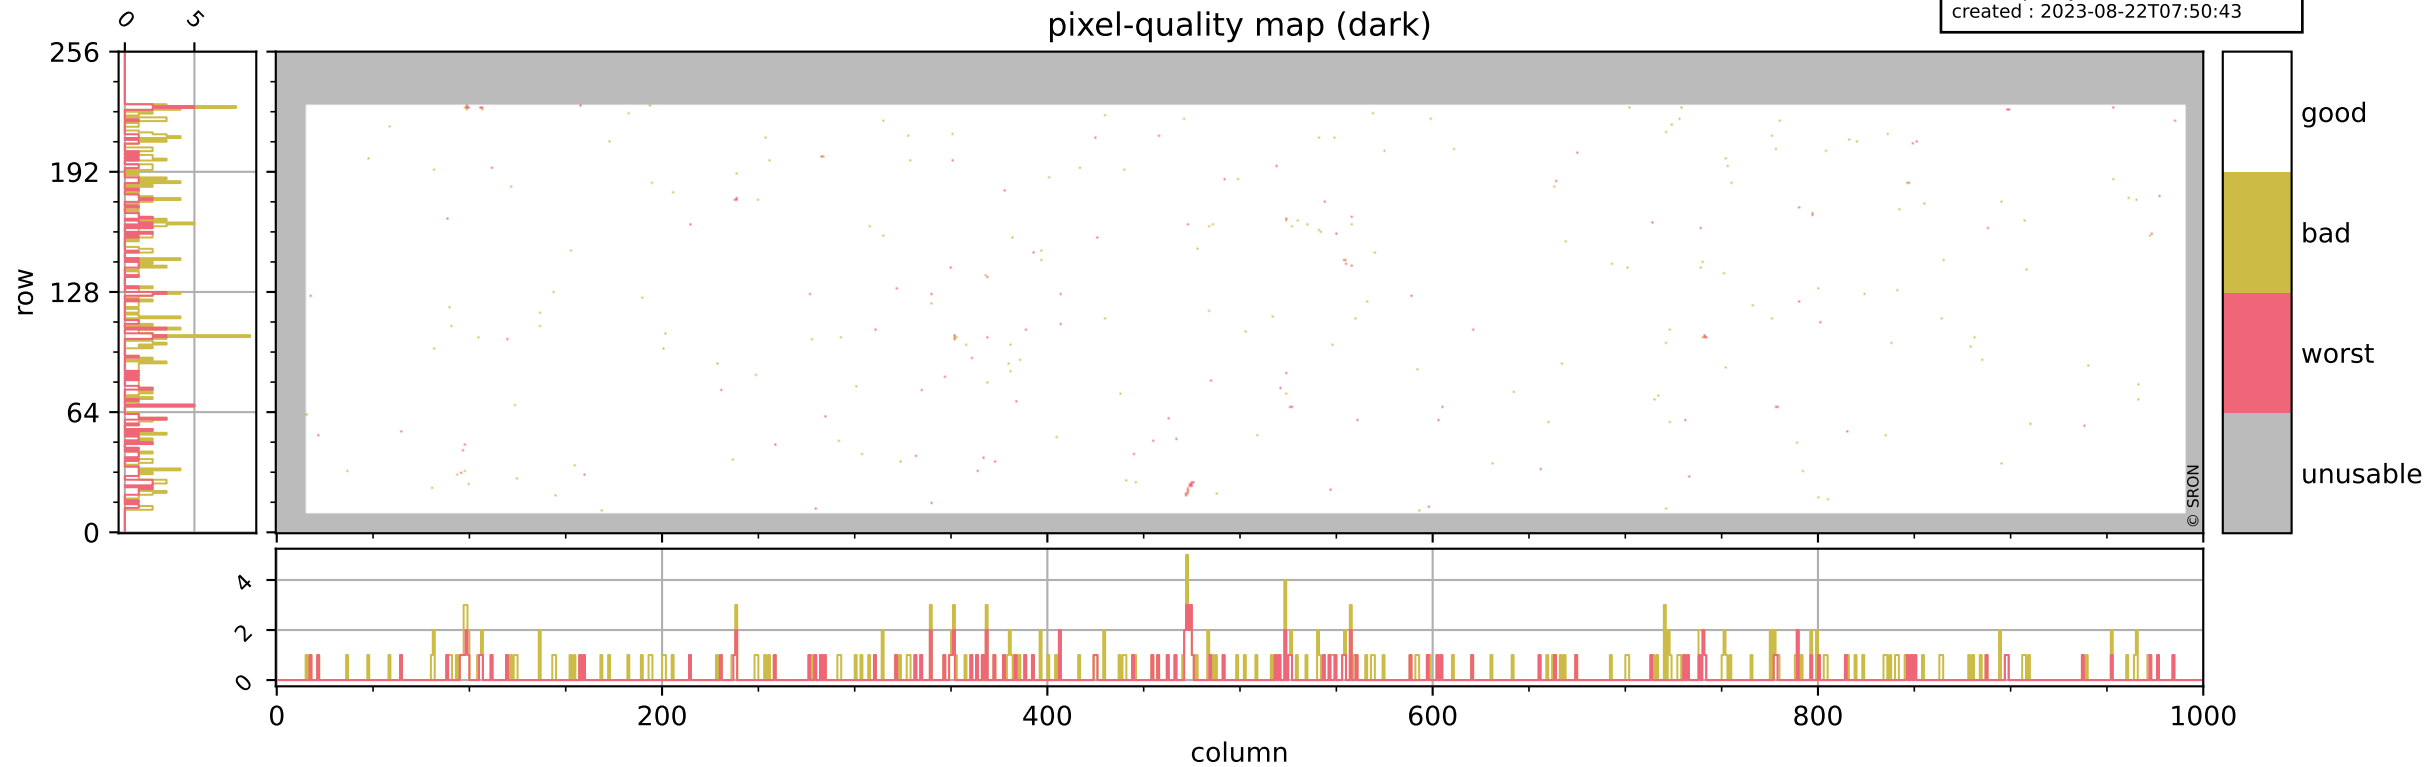

Tropomi SWIR pixel quality (official)

orbits : 20 in [6202, 6247]
coverage : 2018-12-24 / 2018-12-27
bad (quality < 0.8) : 2836
worst (quality < 0.1) : 331
created : 2023-08-22T07:50:42

pixel-quality map

Tropomi SWIR pixel quality (official)

orbits : 20 in [6202, 6247]
coverage : 2018-12-24 / 2018-12-27
bad (quality < 0.8) : 291
worst (quality < 0.1) : 116
created : 2023-08-22T07:50:43

pixel-quality map (dark)

Tropomi SWIR pixel quality (official)

orbits : 20 in [6202, 6247]
coverage : 2018-12-24 / 2018-12-27
bad (quality < 0.8) : 2599
worst (quality < 0.1) : 253
created : 2023-08-22T07:50:43

pixel-quality map (noise average)

Tropomi SWIR pixel quality (official)

orbits : 20 in [6202, 6247]
coverage : 2018-12-24 / 2018-12-27
created : 2023-08-22T07:50:43

Histograms of pixel-quality

Tropomi SWIR pixel quality (official) ground-tracks of Sentinel-5P