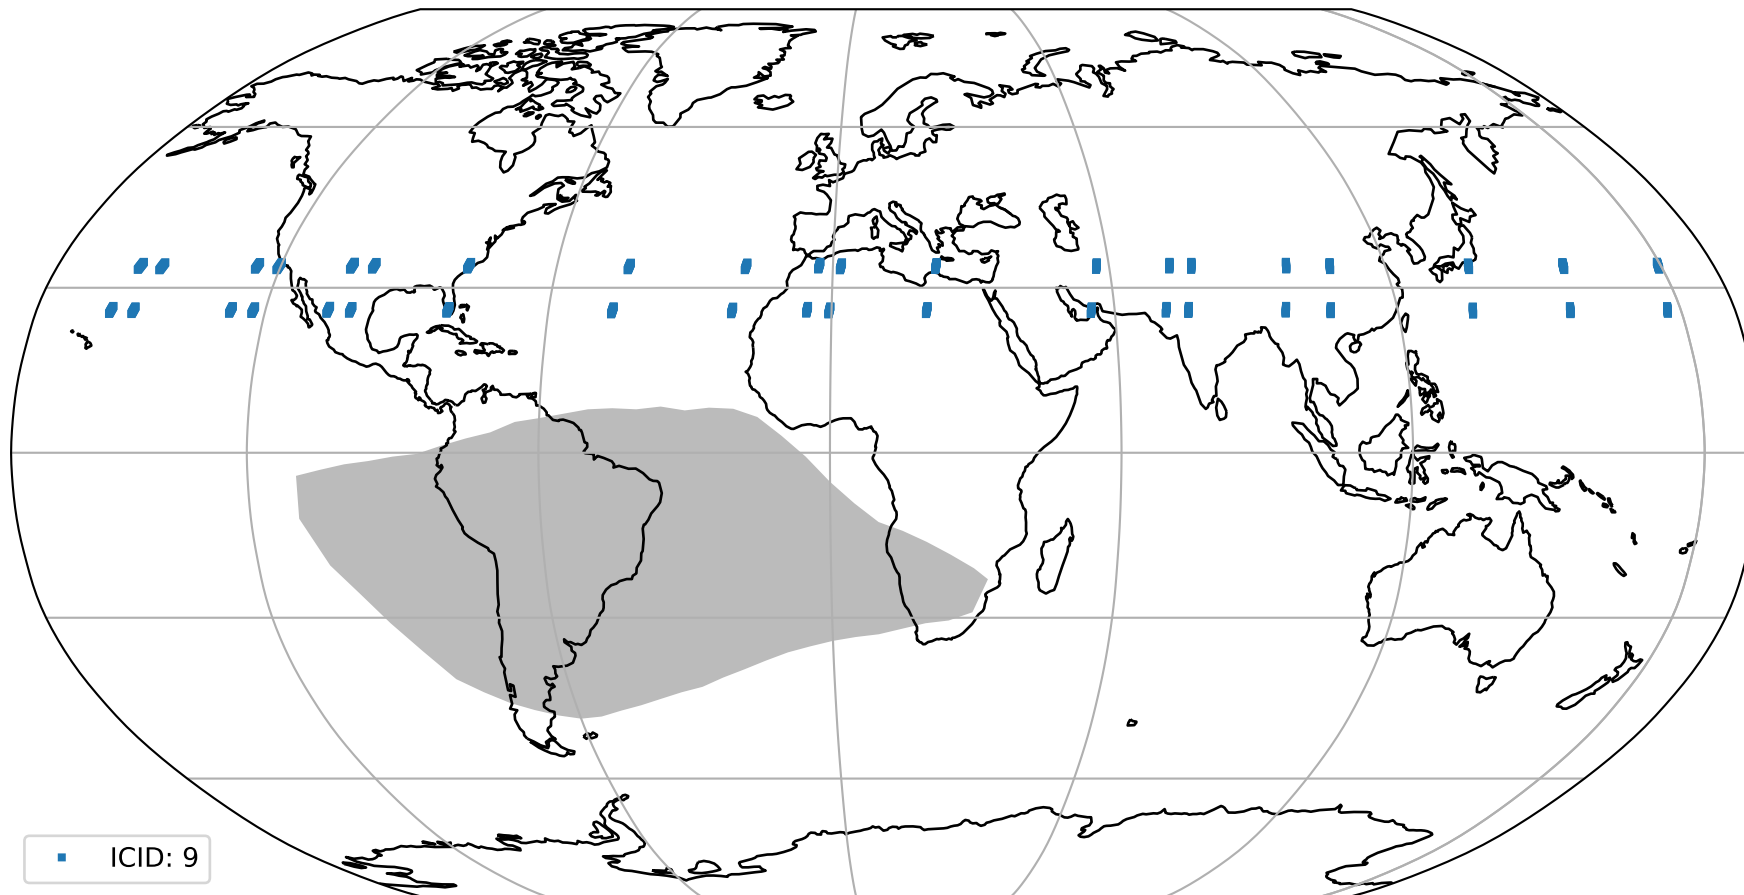

Tropomi SWIR pixel quality (official)

orbits : 20 in [6202, 6247]
coverage : 2018-12-24 / 2018-12-27
created : 2023-08-22T07:50:43

Histograms of pixel-quality

Tropomi SWIR pixel quality (official) ground-tracks of Sentinel-5P

orbits : 20 in [6202, 6247]
coverage : 2018-12-24 / 2018-12-27
created : 2023-08-22T07:50:44

Tropomi SWIR pixel quality (official)

orbits : [2827, 6247]
coverage : 2018-04-30 / 2018-12-27
created : 2023-08-22T07:50:44