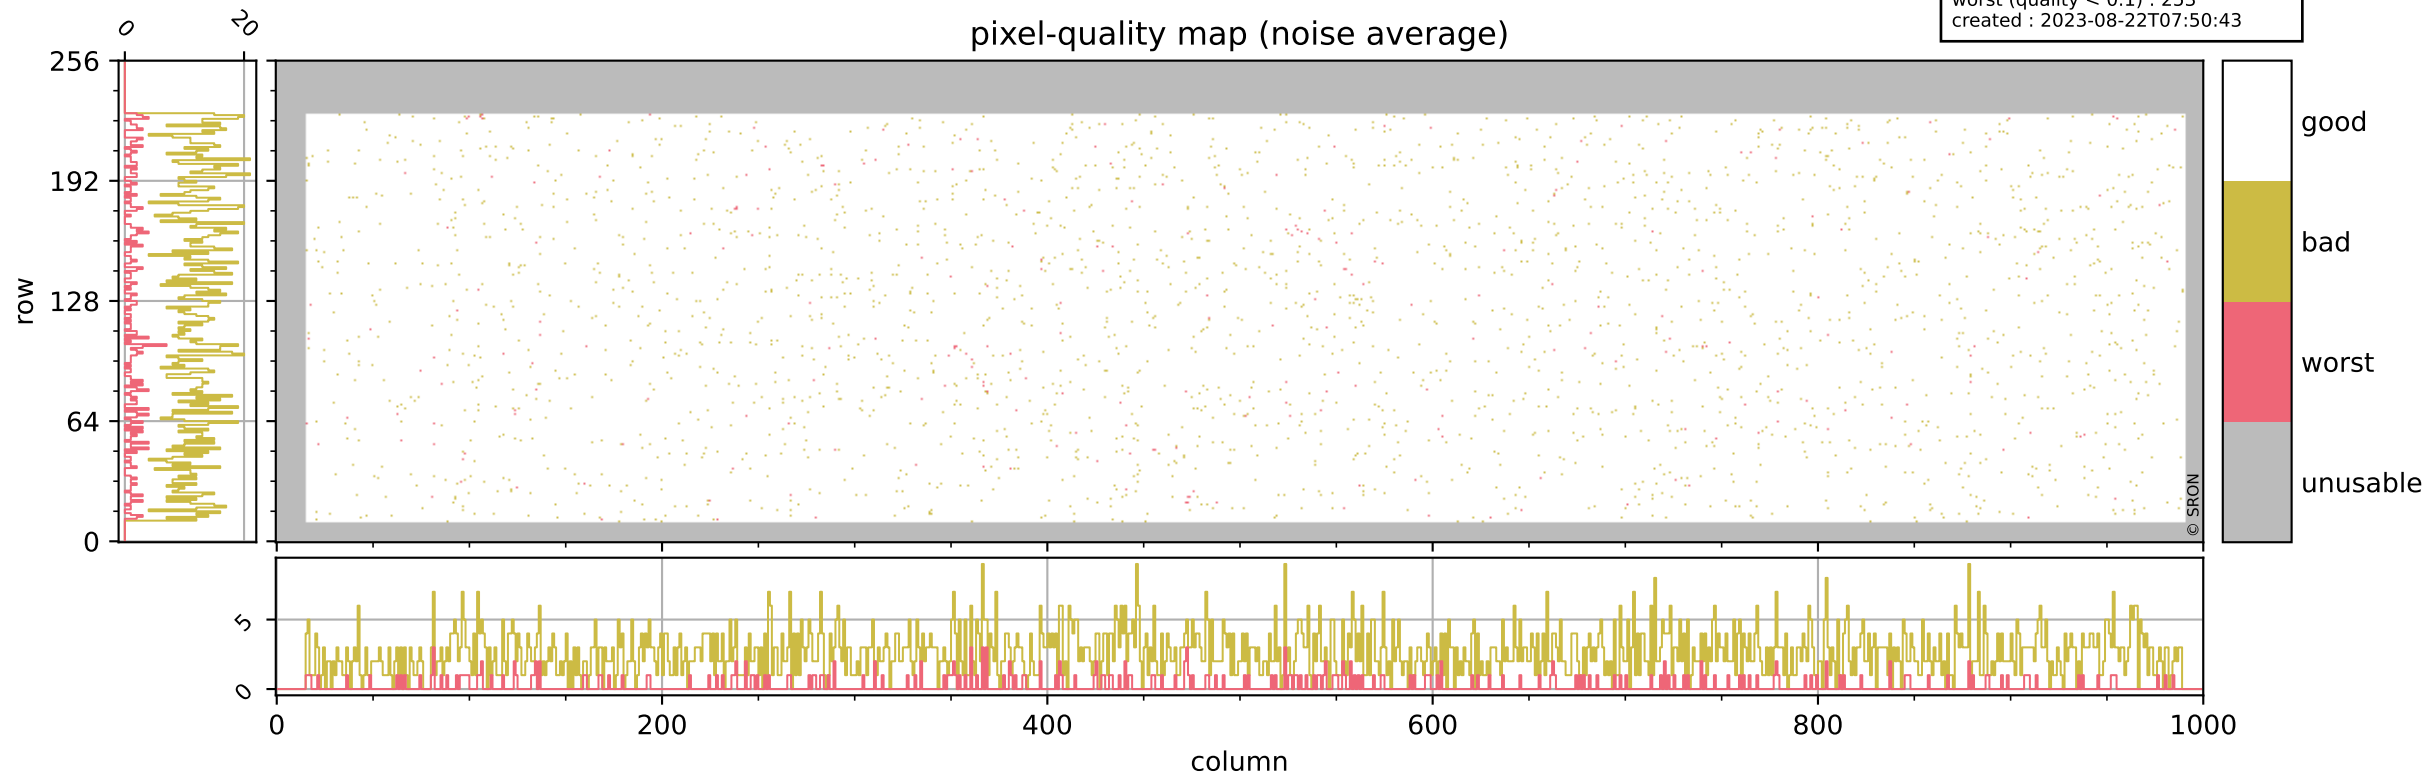

Tropomi SWIR pixel quality (official)

orbits : 20 in [6202, 6247]
coverage : 2018-12-24 / 2018-12-27
bad (quality < 0.8) : 291
worst (quality < 0.1) : 116
created : 2023-08-22T07:50:43

pixel-quality map (dark)

Tropomi SWIR pixel quality (official)

orbits : 20 in [6202, 6247]
coverage : 2018-12-24 / 2018-12-27
bad (quality < 0.8) : 2599
worst (quality < 0.1) : 253
created : 2023-08-22T07:50:43

pixel-quality map (noise average)

Tropomi SWIR pixel quality (official)

orbits : 20 in [6202, 6247]
coverage : 2018-12-24 / 2018-12-27
to good : 366
good to bad : 830
to worst : 119
created : 2023-08-22T07:50:43

total quality compared with SWIR pixel-quality CKD

Tropomi SWIR pixel quality (official)

orbits : 20 in [6202, 6247]
coverage : 2018-12-24 / 2018-12-27
created : 2023-08-22T07:50:43

Histograms of pixel-quality

Tropomi SWIR pixel quality (official) ground-tracks of Sentinel-5P