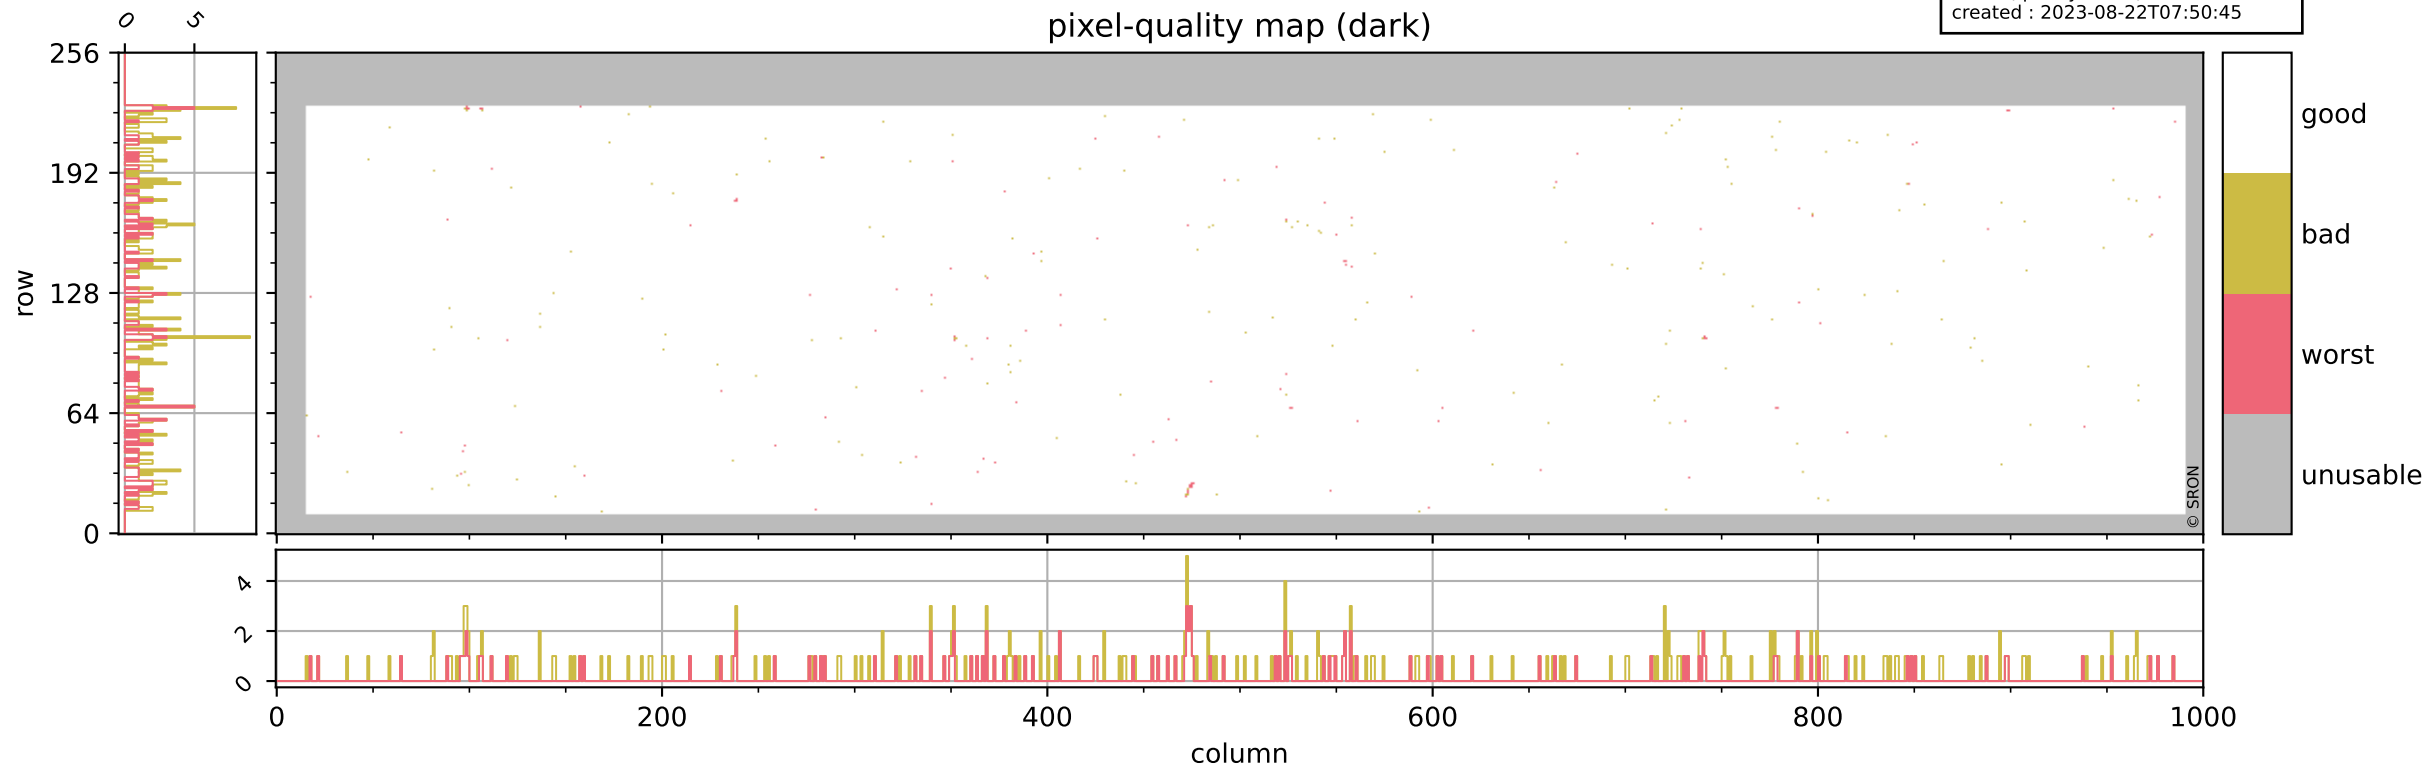

Tropomi SWIR pixel quality (official)

orbits : 19 in [6217, 6262]
coverage : 2018-12-25 / 2018-12-28
bad (quality < 0.8) : 2873
worst (quality < 0.1) : 333
created : 2023-08-22T07:50:44

pixel-quality map

Tropomi SWIR pixel quality (official)

orbits : 19 in [6217, 6262]
coverage : 2018-12-25 / 2018-12-28
bad (quality < 0.8) : 290
worst (quality < 0.1) : 116
created : 2023-08-22T07:50:45

Tropomi SWIR pixel quality (official)

orbits : 19 in [6217, 6262]
coverage : 2018-12-25 / 2018-12-28
bad (quality < 0.8) : 2636
worst (quality < 0.1) : 253
created : 2023-08-22T07:50:45

Tropomi SWIR pixel quality (official)

orbits : 19 in [6217, 6262]
coverage : 2018-12-25 / 2018-12-28
to good : 356
good to bad : 854
to worst : 124
created : 2023-08-22T07:50:45

Tropomi SWIR pixel quality (official) ground-tracks of Sentinel-5P

orbits : 19 in [6217, 6262]
coverage : 2018-12-25 / 2018-12-28
created : 2023-08-22T07:50:46

Tropomi SWIR pixel quality (official)

orbits : [2827, 6262]
coverage : 2018-04-30 / 2018-12-28
created : 2023-08-22T07:50:46