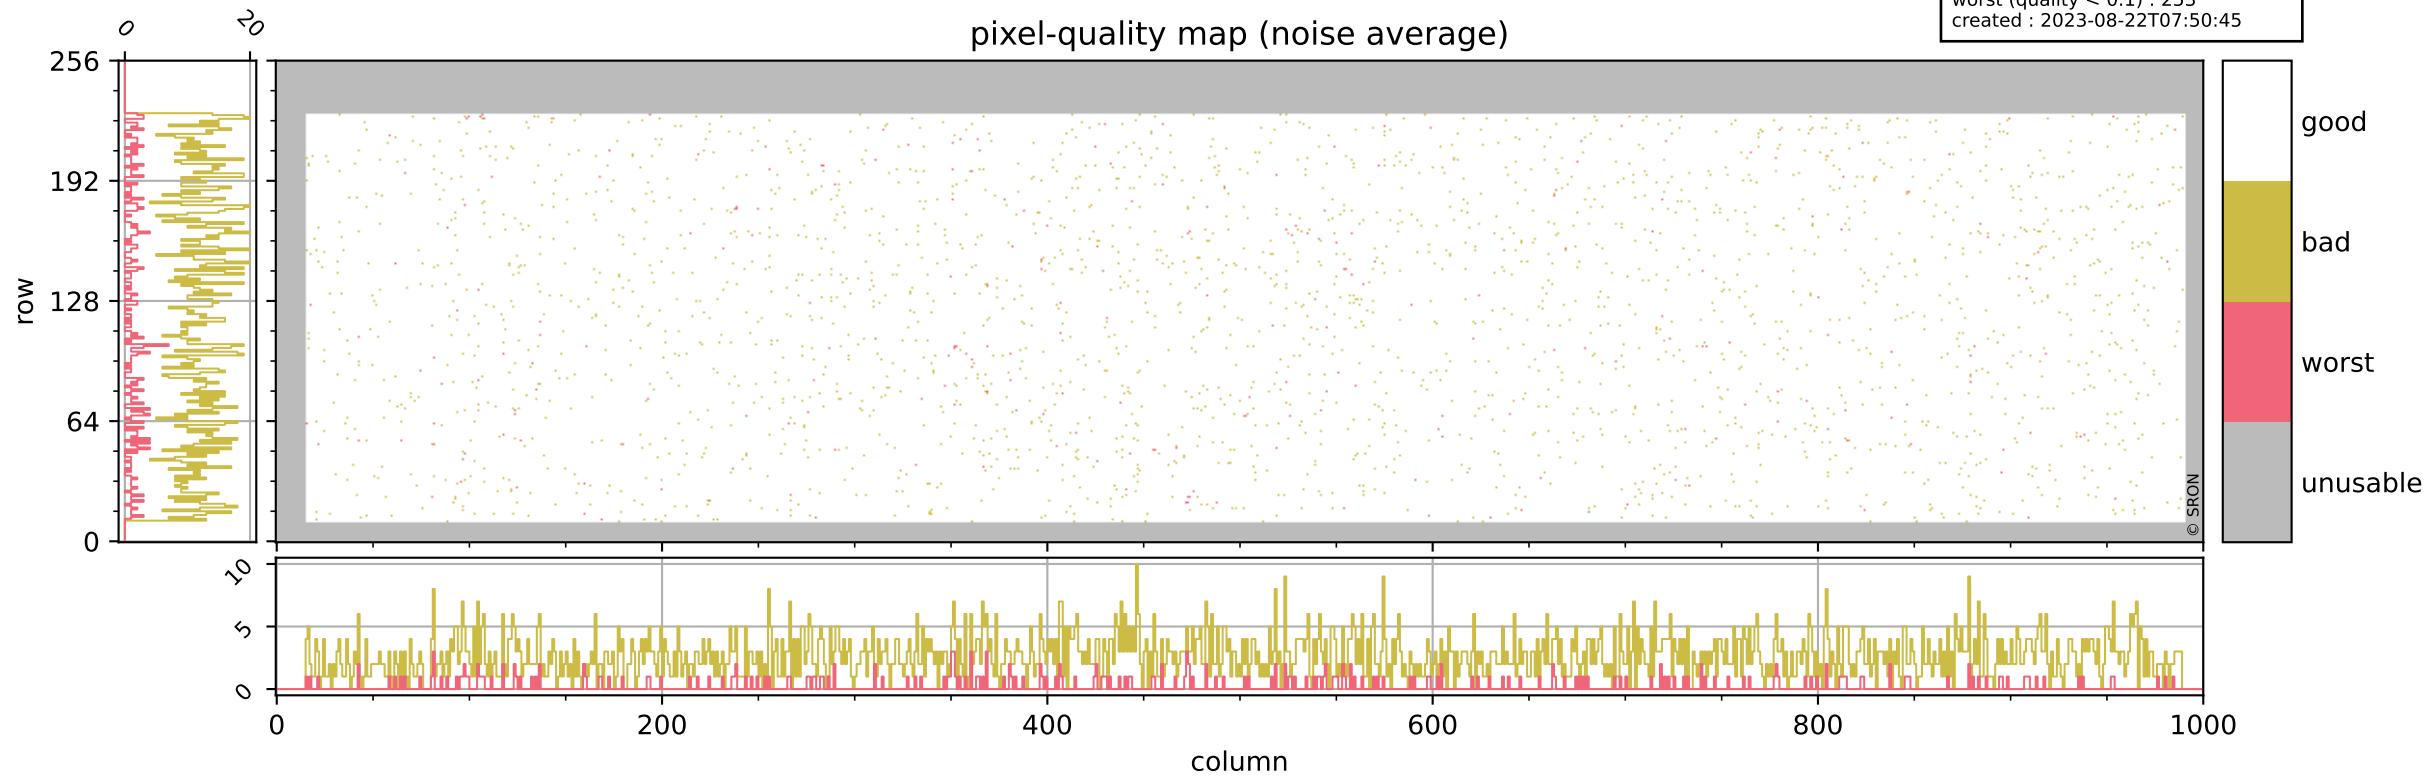

Tropomi SWIR pixel quality (official)

orbits : 19 in [6217, 6262]
coverage : 2018-12-25 / 2018-12-28
bad (quality < 0.8) : 2873
worst (quality < 0.1) : 333
created : 2023-08-22T07:50:44

pixel-quality map

Tropomi SWIR pixel quality (official)

orbits : 19 in [6217, 6262]
coverage : 2018-12-25 / 2018-12-28
bad (quality < 0.8) : 290
worst (quality < 0.1) : 116
created : 2023-08-22T07:50:45

Tropomi SWIR pixel quality (official)

orbits : 19 in [6217, 6262]
coverage : 2018-12-25 / 2018-12-28
bad (quality < 0.8) : 2636
worst (quality < 0.1) : 253
created : 2023-08-22T07:50:45

Tropomi SWIR pixel quality (official)

orbits : 19 in [6217, 6262]
coverage : 2018-12-25 / 2018-12-28
to good : 356
good to bad : 854
to worst : 124
created : 2023-08-22T07:50:45

Tropomi SWIR pixel quality (official) ground-tracks of Sentinel-5P

orbits : 19 in [6217, 6262]
coverage : 2018-12-25 / 2018-12-28
created : 2023-08-22T07:50:46

Tropomi SWIR pixel quality (official)

orbits : [2827, 6262]
coverage : 2018-04-30 / 2018-12-28
created : 2023-08-22T07:50:46