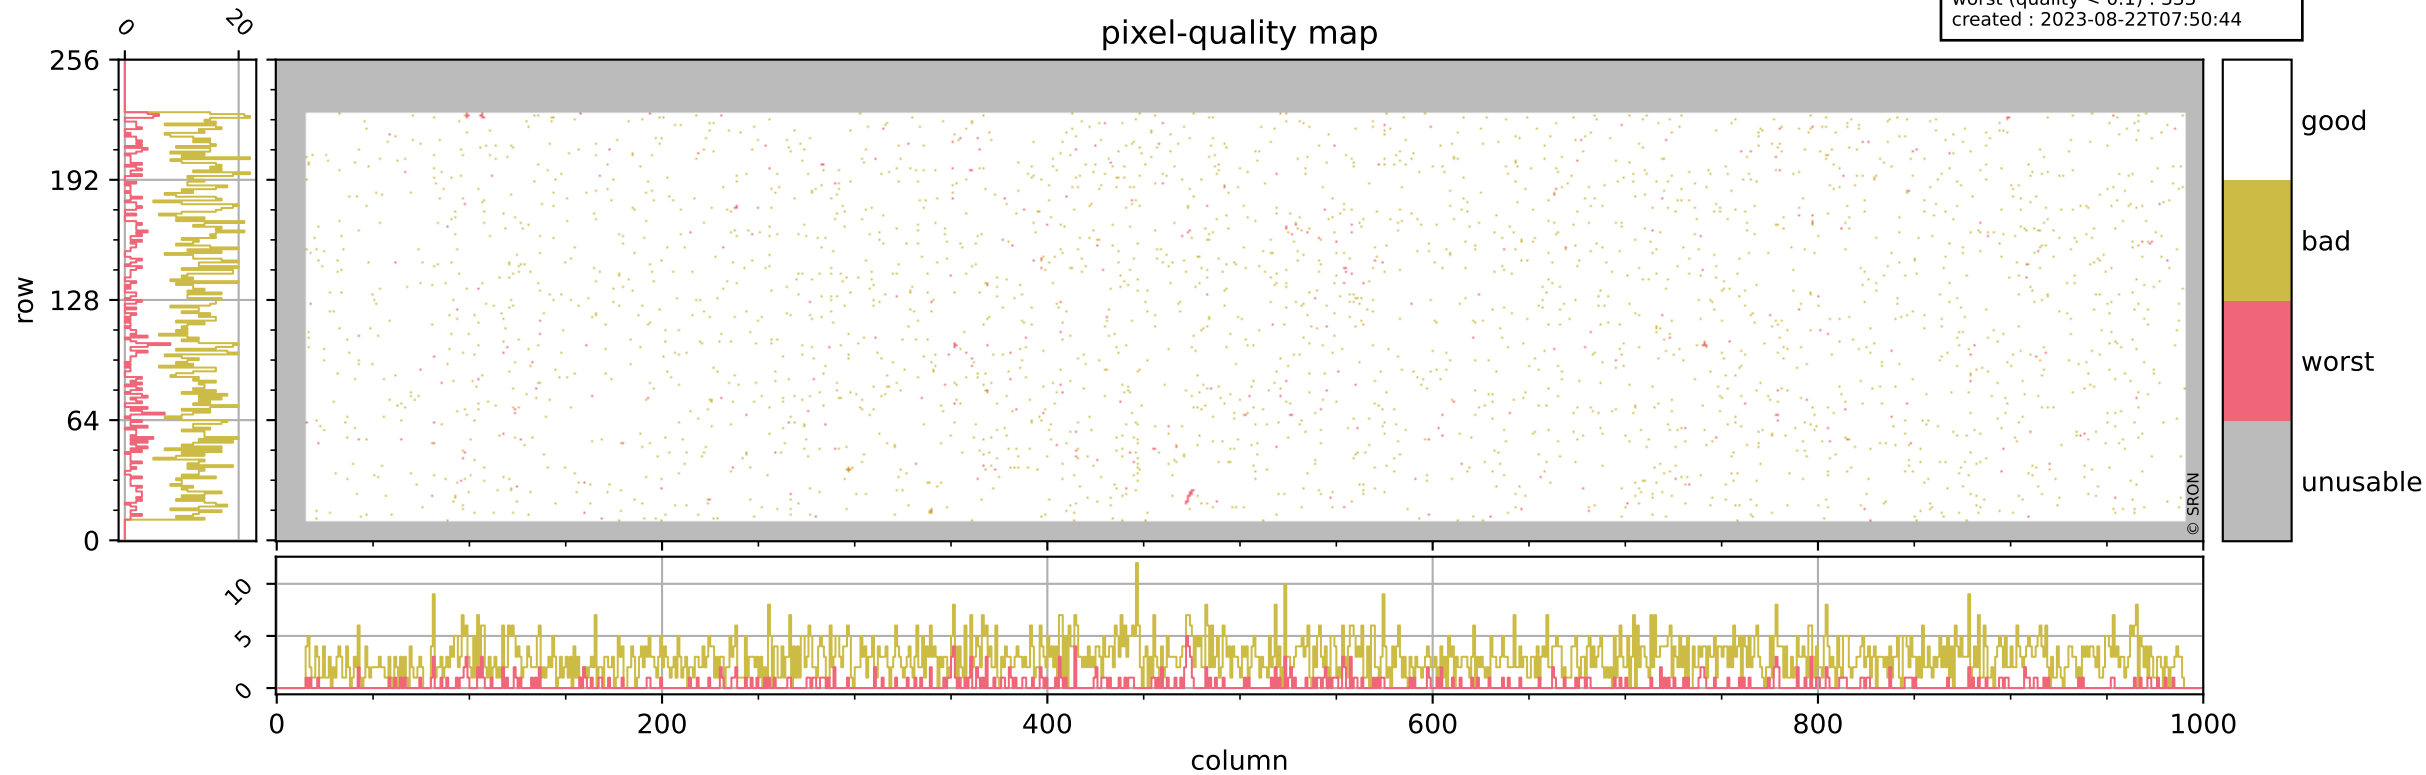

Tropomi SWIR pixel quality (official)

orbits : 19 in [6217, 6262]
coverage : 2018-12-25 / 2018-12-28
bad (quality < 0.8) : 2873
worst (quality < 0.1) : 333
created : 2023-08-22T07:50:44

pixel-quality map

Tropomi SWIR pixel quality (official)

orbits : 19 in [6217, 6262]
coverage : 2018-12-25 / 2018-12-28
bad (quality < 0.8) : 290
worst (quality < 0.1) : 116
created : 2023-08-22T07:50:45

Tropomi SWIR pixel quality (official)

orbits : 19 in [6217, 6262]
coverage : 2018-12-25 / 2018-12-28
bad (quality < 0.8) : 2636
worst (quality < 0.1) : 253
created : 2023-08-22T07:50:45

Tropomi SWIR pixel quality (official)

orbits : 19 in [6217, 6262]
coverage : 2018-12-25 / 2018-12-28
to good : 356
good to bad : 854
to worst : 124
created : 2023-08-22T07:50:45

Tropomi SWIR pixel quality (official) ground-tracks of Sentinel-5P

orbits : 19 in [6217, 6262]
coverage : 2018-12-25 / 2018-12-28
created : 2023-08-22T07:50:46

Tropomi SWIR pixel quality (official)

orbits : [2827, 6262]
coverage : 2018-04-30 / 2018-12-28
created : 2023-08-22T07:50:46