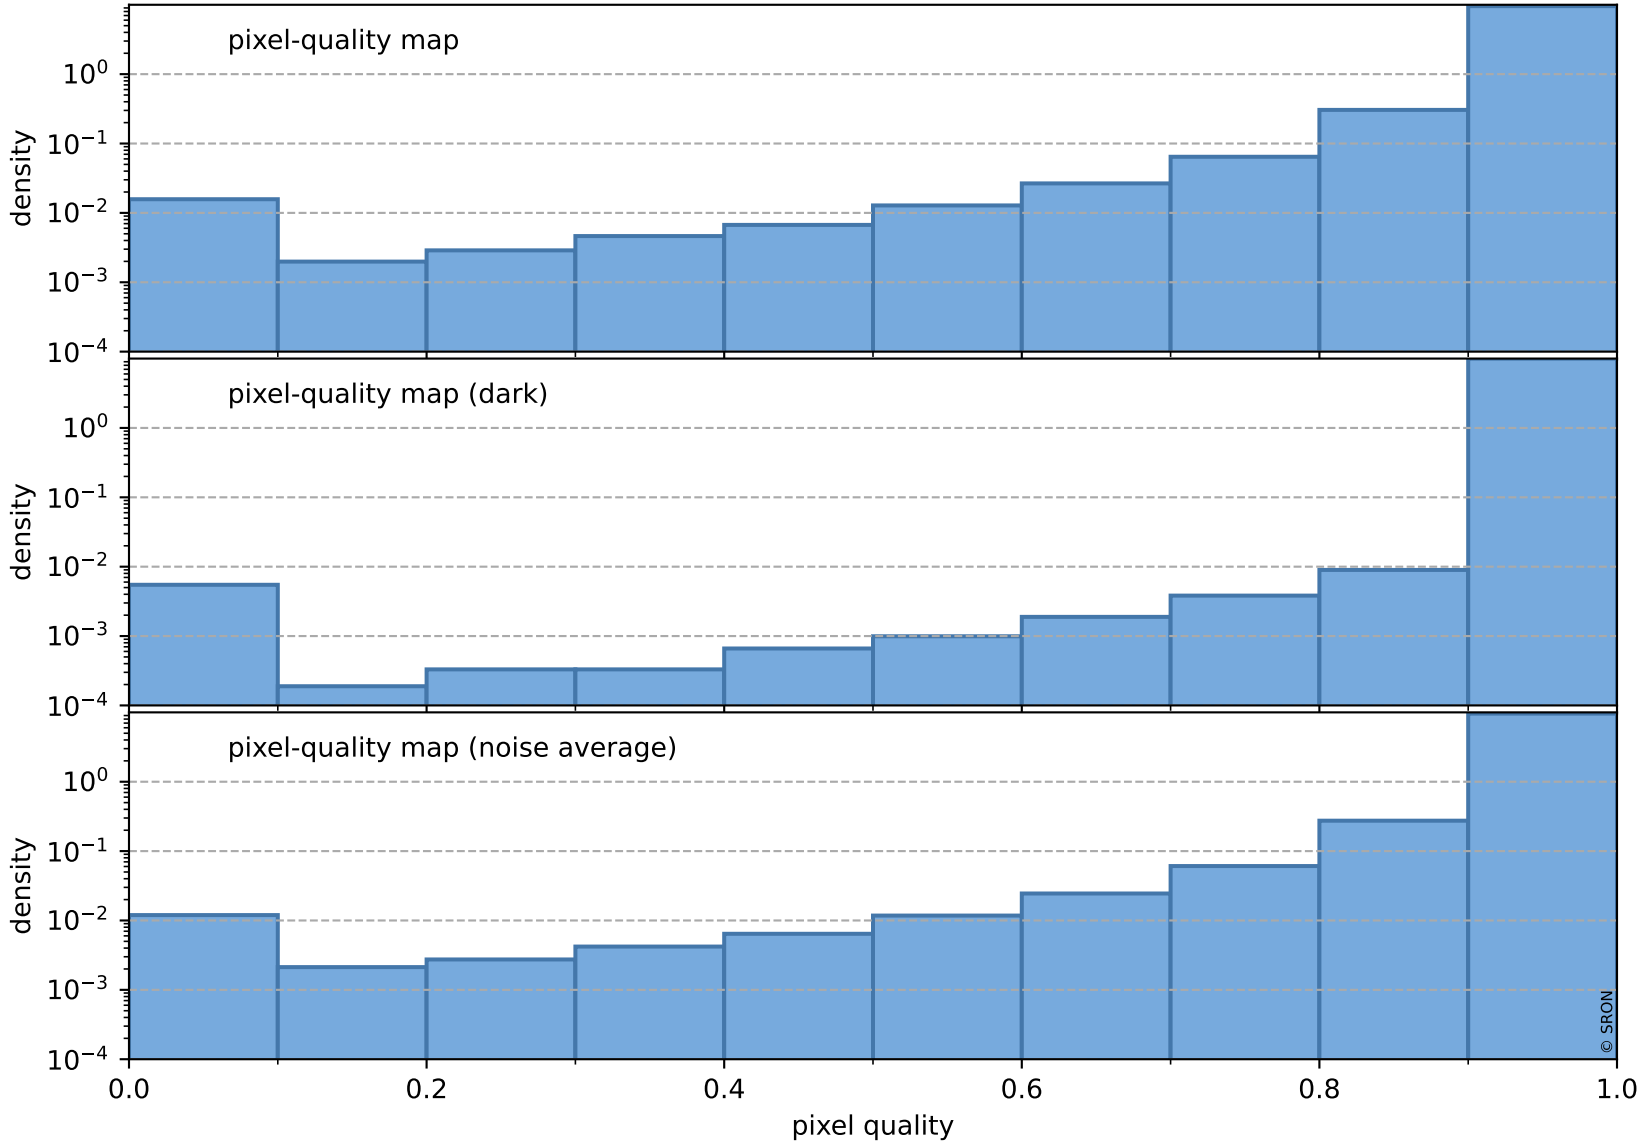

orbits : 19 in [6217, 6262]
coverage : 2018-12-25 / 2018-12-28
bad (quality < 0.8) : 2636
worst (quality < 0.1) : 253
created : 2023-08-22T07:50:45

Tropomi SWIR pixel quality (official)

orbits : 19 in [6217, 6262]
coverage : 2018-12-25 / 2018-12-28
to good : 356
good to bad : 854
to worst : 124
created : 2023-08-22T07:50:45

total quality compared with SWIR pixel-quality CKD

Tropomi SWIR pixel quality (official)

orbits : 19 in [6217, 6262]
coverage : 2018-12-25 / 2018-12-28
created : 2023-08-22T07:50:45

Histograms of pixel-quality

Tropomi SWIR pixel quality (official) ground-tracks of Sentinel-5P

orbits : 19 in [6217, 6262]
coverage : 2018-12-25 / 2018-12-28
created : 2023-08-22T07:50:46

Tropomi SWIR pixel quality (official)

orbits : [2827, 6262]
coverage : 2018-04-30 / 2018-12-28
created : 2023-08-22T07:50:46