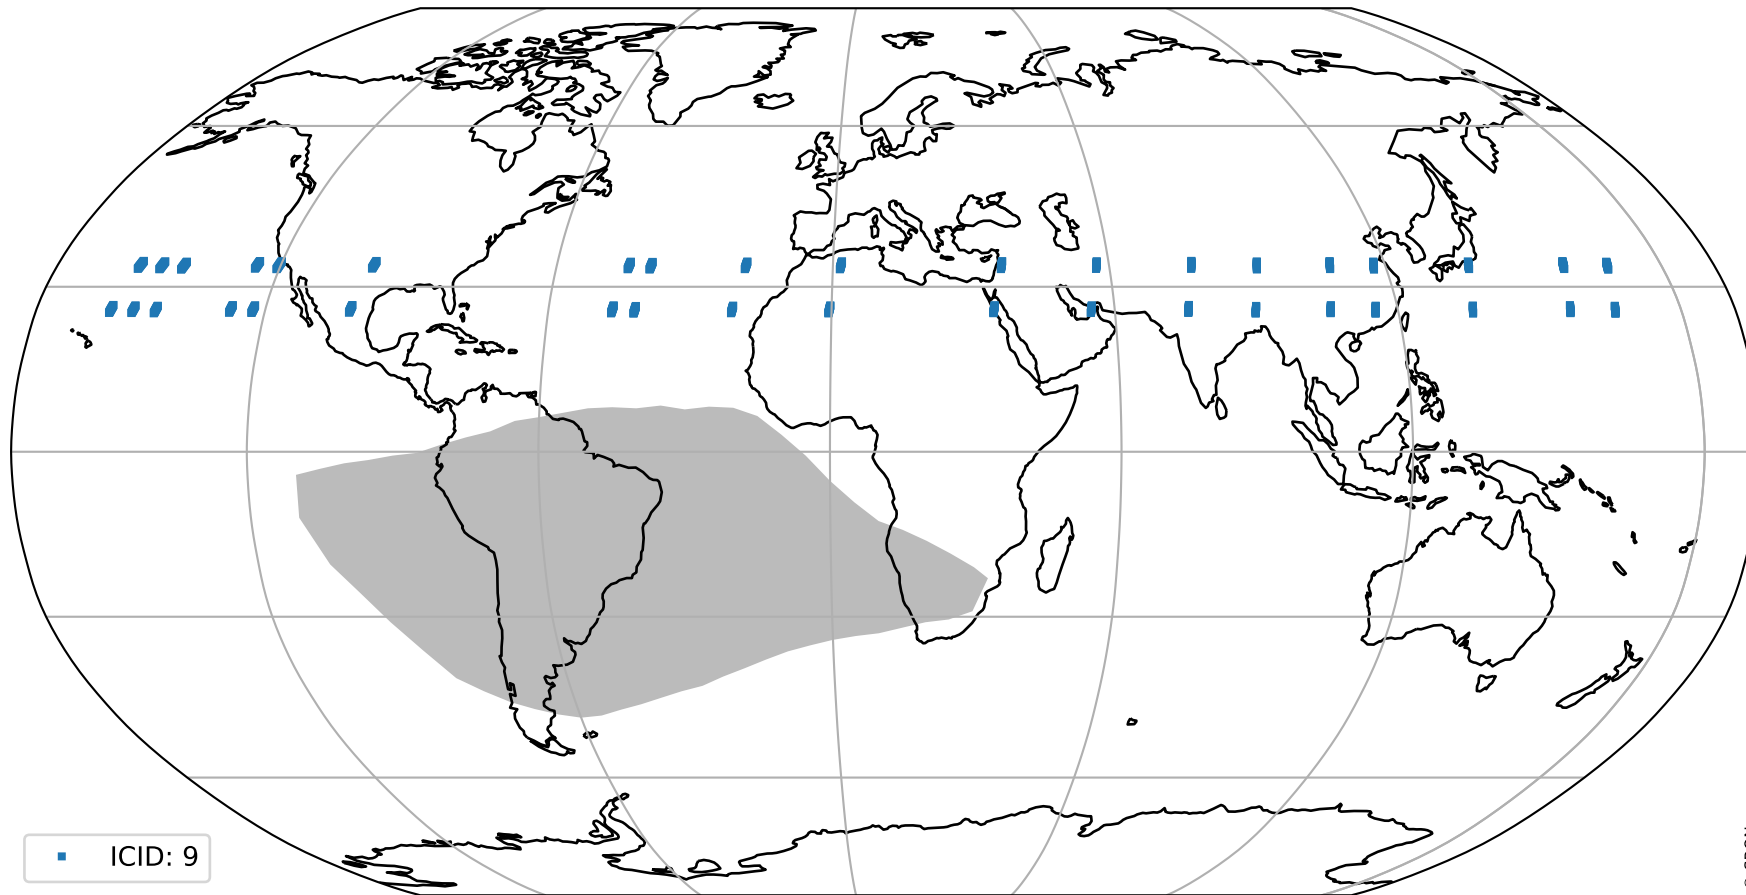

total quality compared with SWIR pixel-quality CKD

Tropomi SWIR pixel quality (official)

orbits : 19 in [6217, 6262]
coverage : 2018-12-25 / 2018-12-28
created : 2023-08-22T07:50:45

Histograms of pixel-quality

Tropomi SWIR pixel quality (official) ground-tracks of Sentinel-5P

orbits : 19 in [6217, 6262]
coverage : 2018-12-25 / 2018-12-28
created : 2023-08-22T07:50:46

Tropomi SWIR pixel quality (official)

orbits : [2827, 6262]
coverage : 2018-04-30 / 2018-12-28
created : 2023-08-22T07:50:46