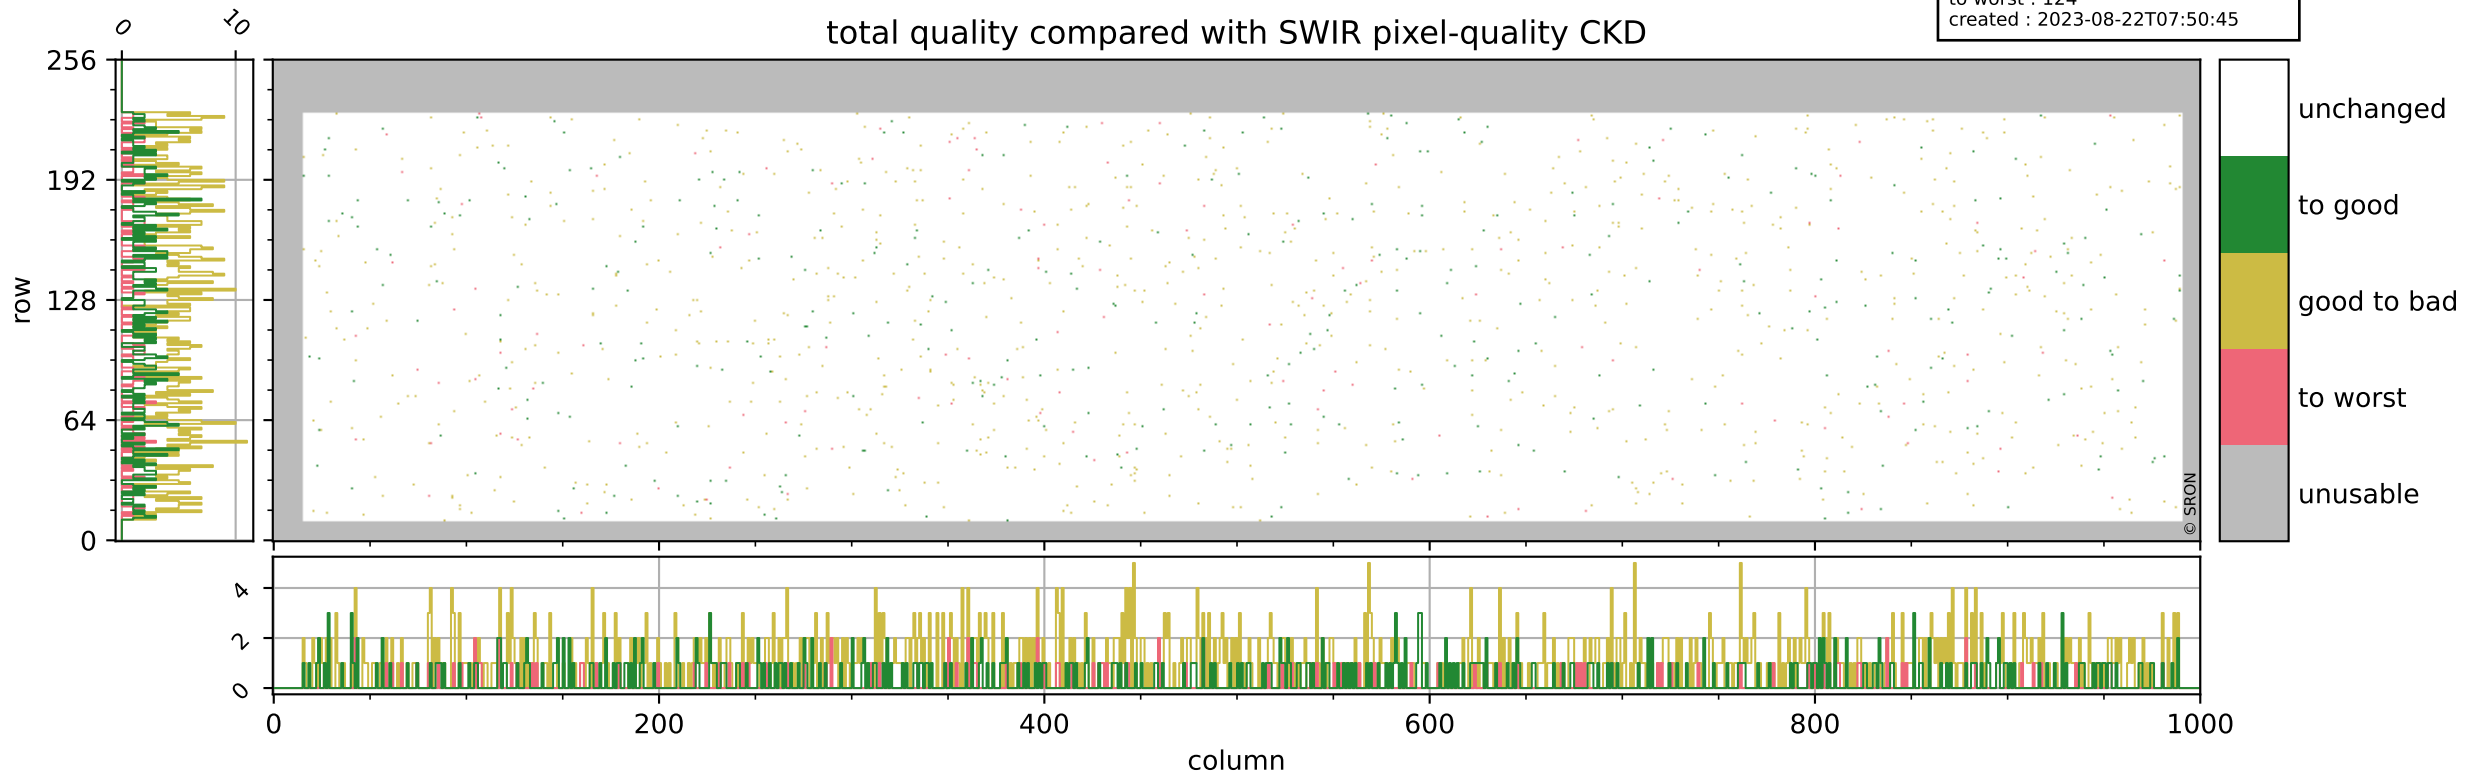

Tropomi SWIR pixel quality (official)

orbits : 19 in [6217, 6262]
coverage : 2018-12-25 / 2018-12-28
bad (quality < 0.8) : 290
worst (quality < 0.1) : 116
created : 2023-08-22T07:50:45

Tropomi SWIR pixel quality (official)

orbits : 19 in [6217, 6262]
coverage : 2018-12-25 / 2018-12-28
bad (quality < 0.8) : 2636
worst (quality < 0.1) : 253
created : 2023-08-22T07:50:45

Tropomi SWIR pixel quality (official)

orbits : 19 in [6217, 6262]
coverage : 2018-12-25 / 2018-12-28
to good : 356
good to bad : 854
to worst : 124
created : 2023-08-22T07:50:45

total quality compared with SWIR pixel-quality CKD

Tropomi SWIR pixel quality (official)

orbits : 19 in [6217, 6262]
coverage : 2018-12-25 / 2018-12-28
created : 2023-08-22T07:50:45

Histograms of pixel-quality

Tropomi SWIR pixel quality (official) ground-tracks of Sentinel-5P

orbits : 19 in [6217, 6262]
coverage : 2018-12-25 / 2018-12-28
created : 2023-08-22T07:50:46

Tropomi SWIR pixel quality (official)

orbits : [2827, 6262]
coverage : 2018-04-30 / 2018-12-28
created : 2023-08-22T07:50:46