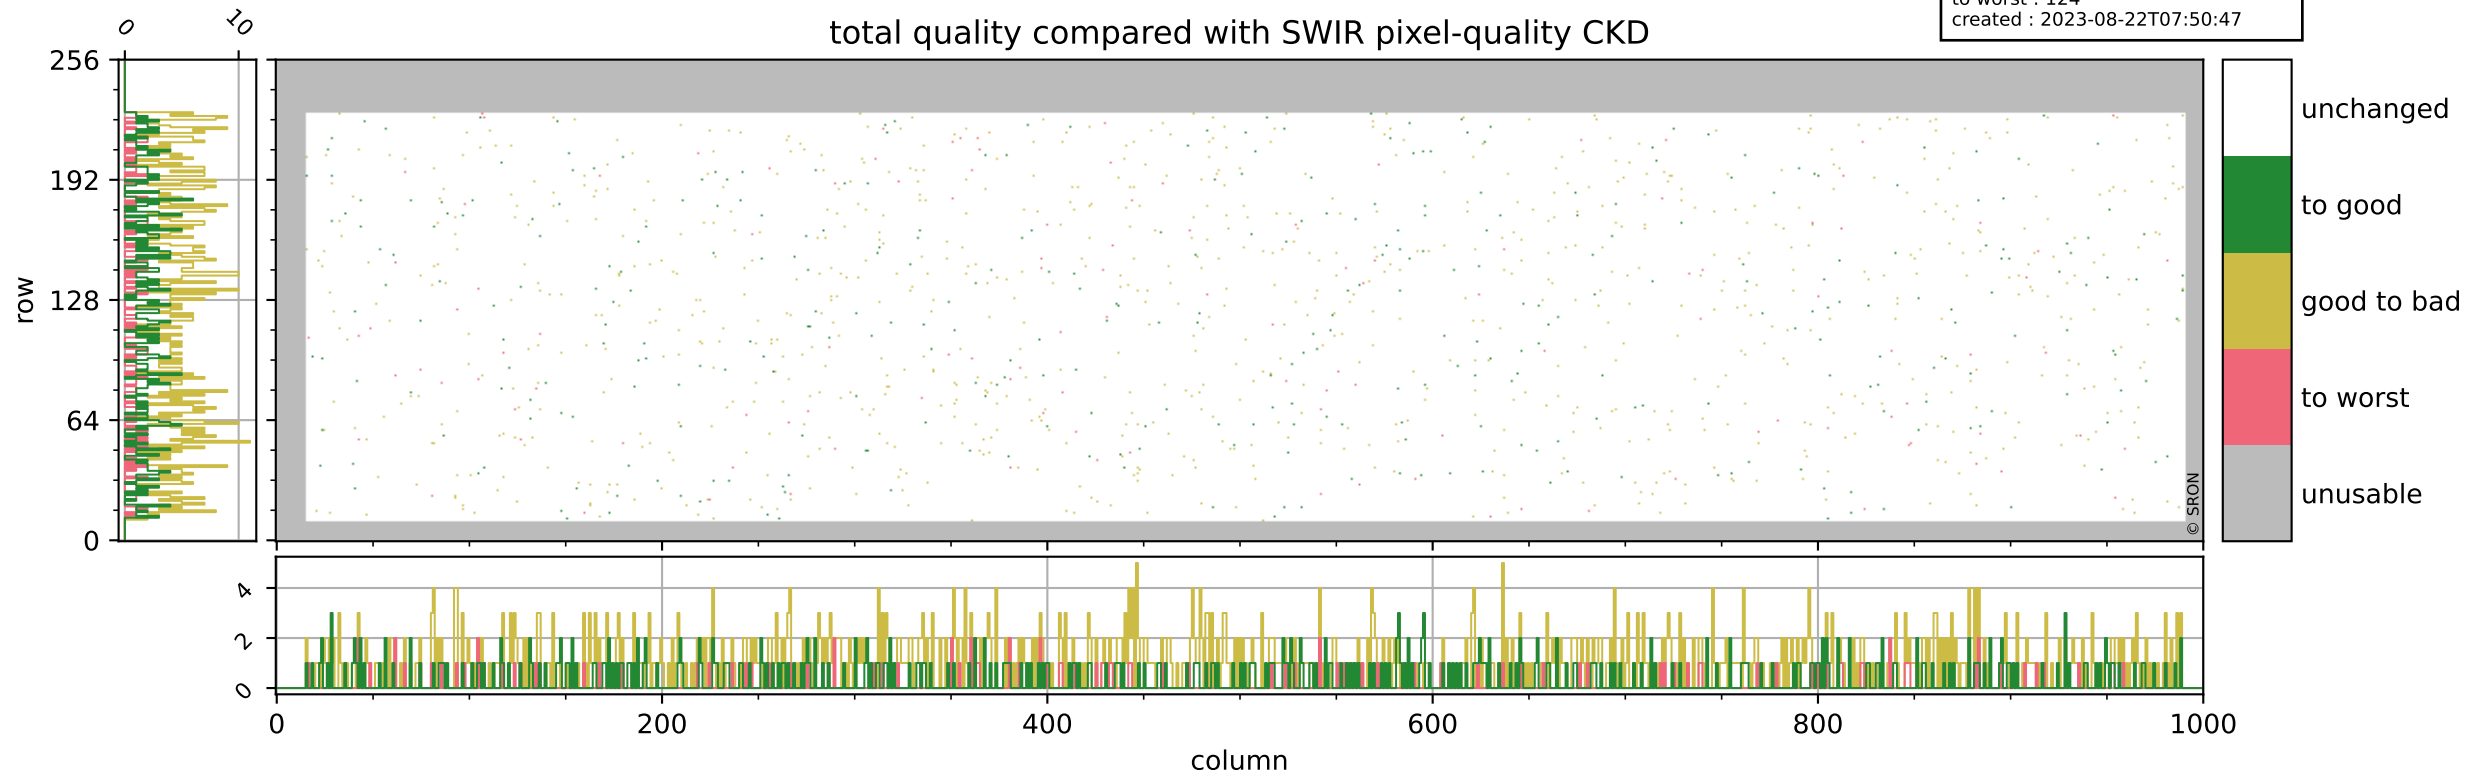

orbits : 19 in [6232, 6277]
coverage : 2018-12-26 / 2018-12-29
bad (quality < 0.8) : 291
worst (quality < 0.1) : 116
created : 2023-08-22T07:50:47

Tropomi SWIR pixel quality (official)

orbits : 19 in [6232, 6277]
coverage : 2018-12-26 / 2018-12-29
bad (quality < 0.8) : 2644
worst (quality < 0.1) : 251
created : 2023-08-22T07:50:47

pixel-quality map (noise average)

Tropomi SWIR pixel quality (official)

orbits : 19 in [6232, 6277]
coverage : 2018-12-26 / 2018-12-29
to good : 355
good to bad : 866
to worst : 124
created : 2023-08-22T07:50:47

total quality compared with SWIR pixel-quality CKD

Tropomi SWIR pixel quality (official)

orbits : 19 in [6232, 6277]
coverage : 2018-12-26 / 2018-12-29
created : 2023-08-22T07:50:48

Histograms of pixel-quality

Tropomi SWIR pixel quality (official) ground-tracks of Sentinel-5P

orbits : 19 in [6232, 6277]
coverage : 2018-12-26 / 2018-12-29
created : 2023-08-22T07:50:48

Tropomi SWIR pixel quality (official)

orbits : [2827, 6277]
coverage : 2018-04-30 / 2018-12-29
created : 2023-08-22T07:50:48