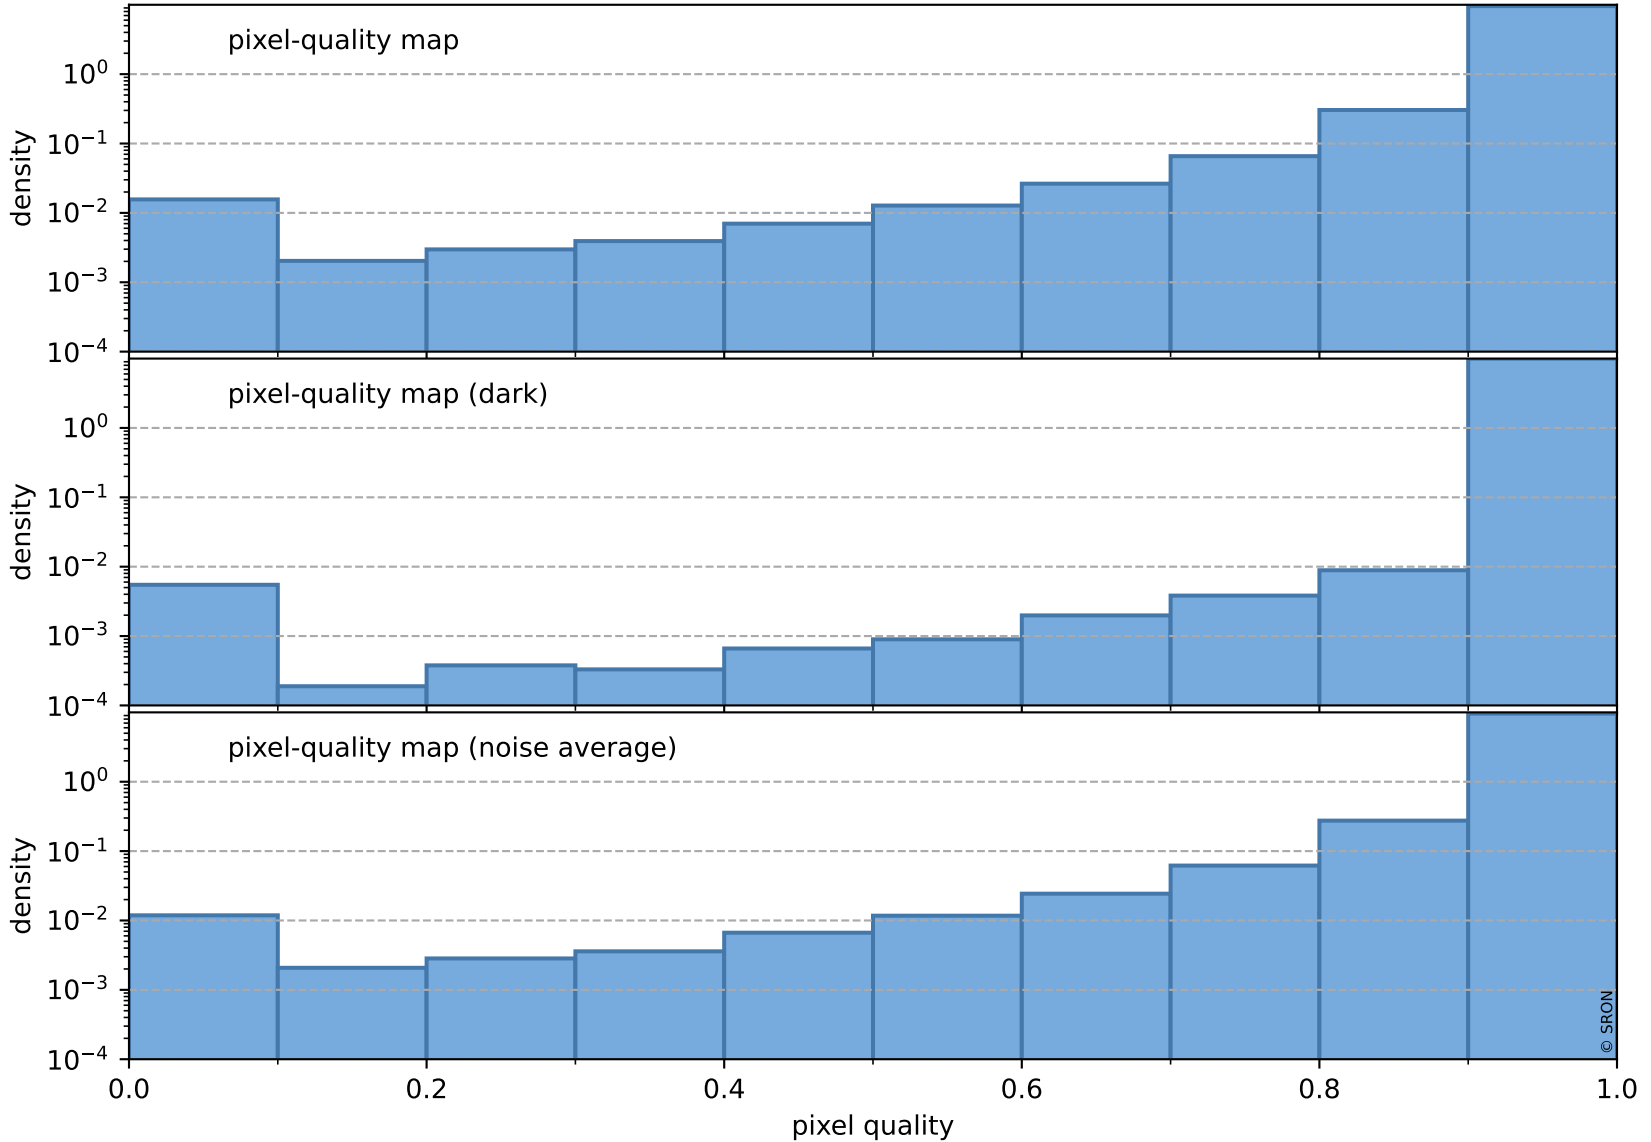

pixel-quality map (noise average)

Tropomi SWIR pixel quality (official)

orbits : 19 in [6232, 6277]
coverage : 2018-12-26 / 2018-12-29
to good : 355
good to bad : 866
to worst : 124
created : 2023-08-22T07:50:47

total quality compared with SWIR pixel-quality CKD

Tropomi SWIR pixel quality (official)

orbits : 19 in [6232, 6277]
coverage : 2018-12-26 / 2018-12-29
created : 2023-08-22T07:50:48

Histograms of pixel-quality

Tropomi SWIR pixel quality (official) ground-tracks of Sentinel-5P

orbits : 19 in [6232, 6277]
coverage : 2018-12-26 / 2018-12-29
created : 2023-08-22T07:50:48

Tropomi SWIR pixel quality (official)

orbits : [2827, 6277]
coverage : 2018-04-30 / 2018-12-29
created : 2023-08-22T07:50:48