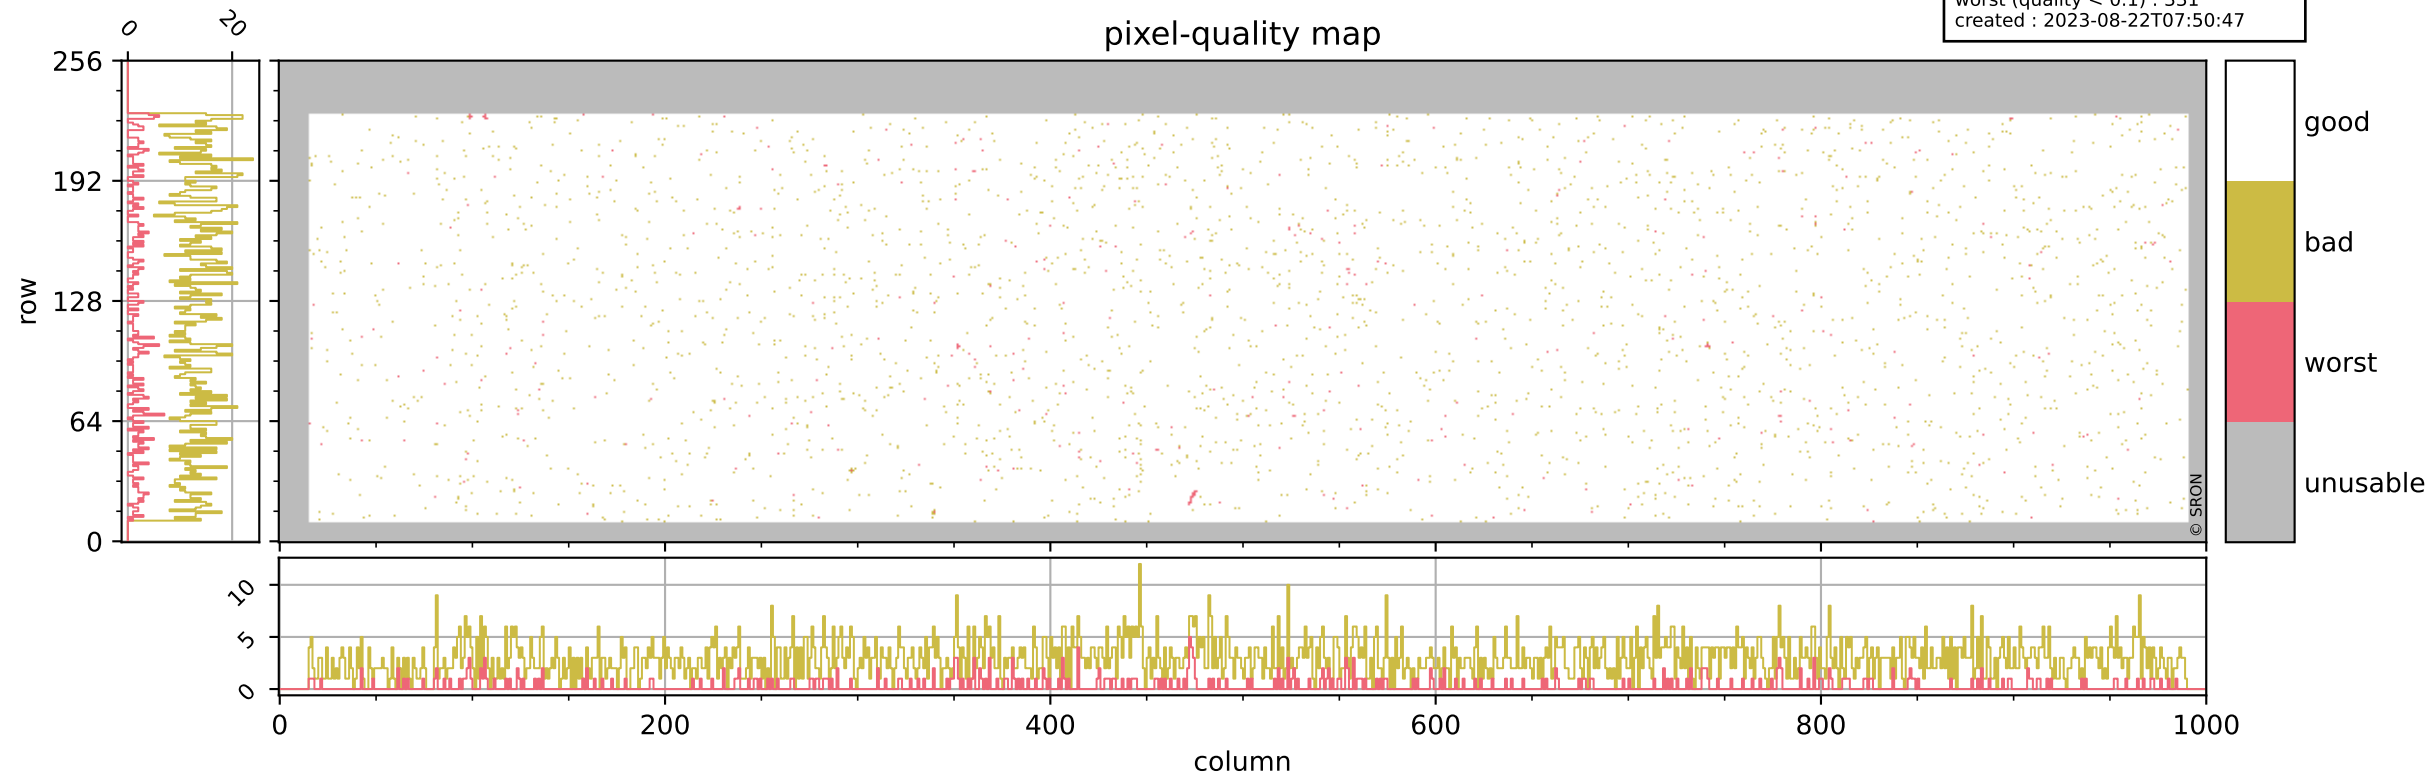

Tropomi SWIR pixel quality (official)

orbits : 19 in [6232, 6277]
coverage : 2018-12-26 / 2018-12-29
bad (quality < 0.8) : 2886
worst (quality < 0.1) : 331
created : 2023-08-22T07:50:47

Tropomi SWIR pixel quality (official)

orbits : 19 in [6232, 6277]
coverage : 2018-12-26 / 2018-12-29
bad (quality < 0.8) : 291
worst (quality < 0.1) : 116
created : 2023-08-22T07:50:47

Tropomi SWIR pixel quality (official)

orbits : 19 in [6232, 6277]
coverage : 2018-12-26 / 2018-12-29
bad (quality < 0.8) : 2644
worst (quality < 0.1) : 251
created : 2023-08-22T07:50:47

pixel-quality map (noise average)

Tropomi SWIR pixel quality (official)

orbits : 19 in [6232, 6277]
coverage : 2018-12-26 / 2018-12-29
to good : 355
good to bad : 866
to worst : 124
created : 2023-08-22T07:50:47

Tropomi SWIR pixel quality (official) ground-tracks of Sentinel-5P

orbits : 19 in [6232, 6277]
coverage : 2018-12-26 / 2018-12-29
created : 2023-08-22T07:50:48

Tropomi SWIR pixel quality (official)

orbits : [2827, 6277]
coverage : 2018-04-30 / 2018-12-29
created : 2023-08-22T07:50:48