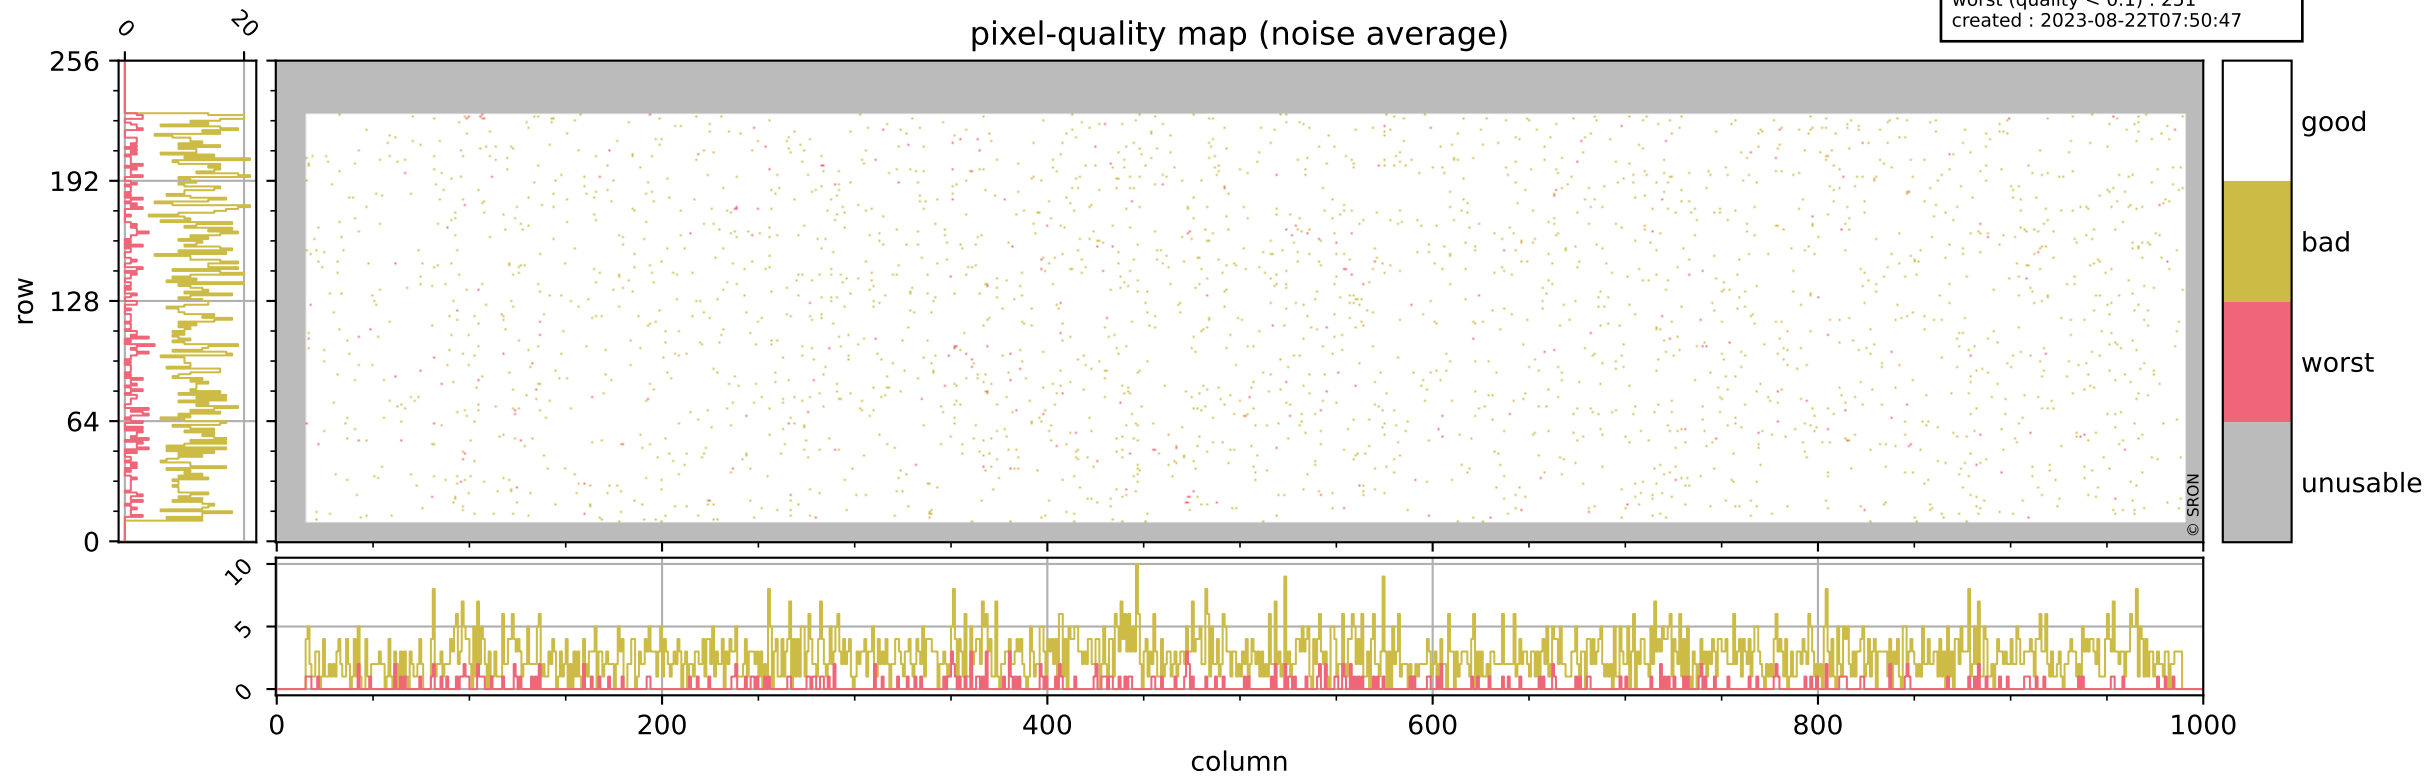

Tropomi SWIR pixel quality (official)

orbits : 19 in [6232, 6277]
coverage : 2018-12-26 / 2018-12-29
bad (quality < 0.8) : 2886
worst (quality < 0.1) : 331
created : 2023-08-22T07:50:47

Tropomi SWIR pixel quality (official)

orbits : 19 in [6232, 6277]
coverage : 2018-12-26 / 2018-12-29
bad (quality < 0.8) : 291
worst (quality < 0.1) : 116
created : 2023-08-22T07:50:47

Tropomi SWIR pixel quality (official)

orbits : 19 in [6232, 6277]
coverage : 2018-12-26 / 2018-12-29
bad (quality < 0.8) : 2644
worst (quality < 0.1) : 251
created : 2023-08-22T07:50:47

pixel-quality map (noise average)

Tropomi SWIR pixel quality (official)

orbits : 19 in [6232, 6277]
coverage : 2018-12-26 / 2018-12-29
to good : 355
good to bad : 866
to worst : 124
created : 2023-08-22T07:50:47

Tropomi SWIR pixel quality (official) ground-tracks of Sentinel-5P

orbits : 19 in [6232, 6277]
coverage : 2018-12-26 / 2018-12-29
created : 2023-08-22T07:50:48

Tropomi SWIR pixel quality (official)

orbits : [2827, 6277]
coverage : 2018-04-30 / 2018-12-29
created : 2023-08-22T07:50:48