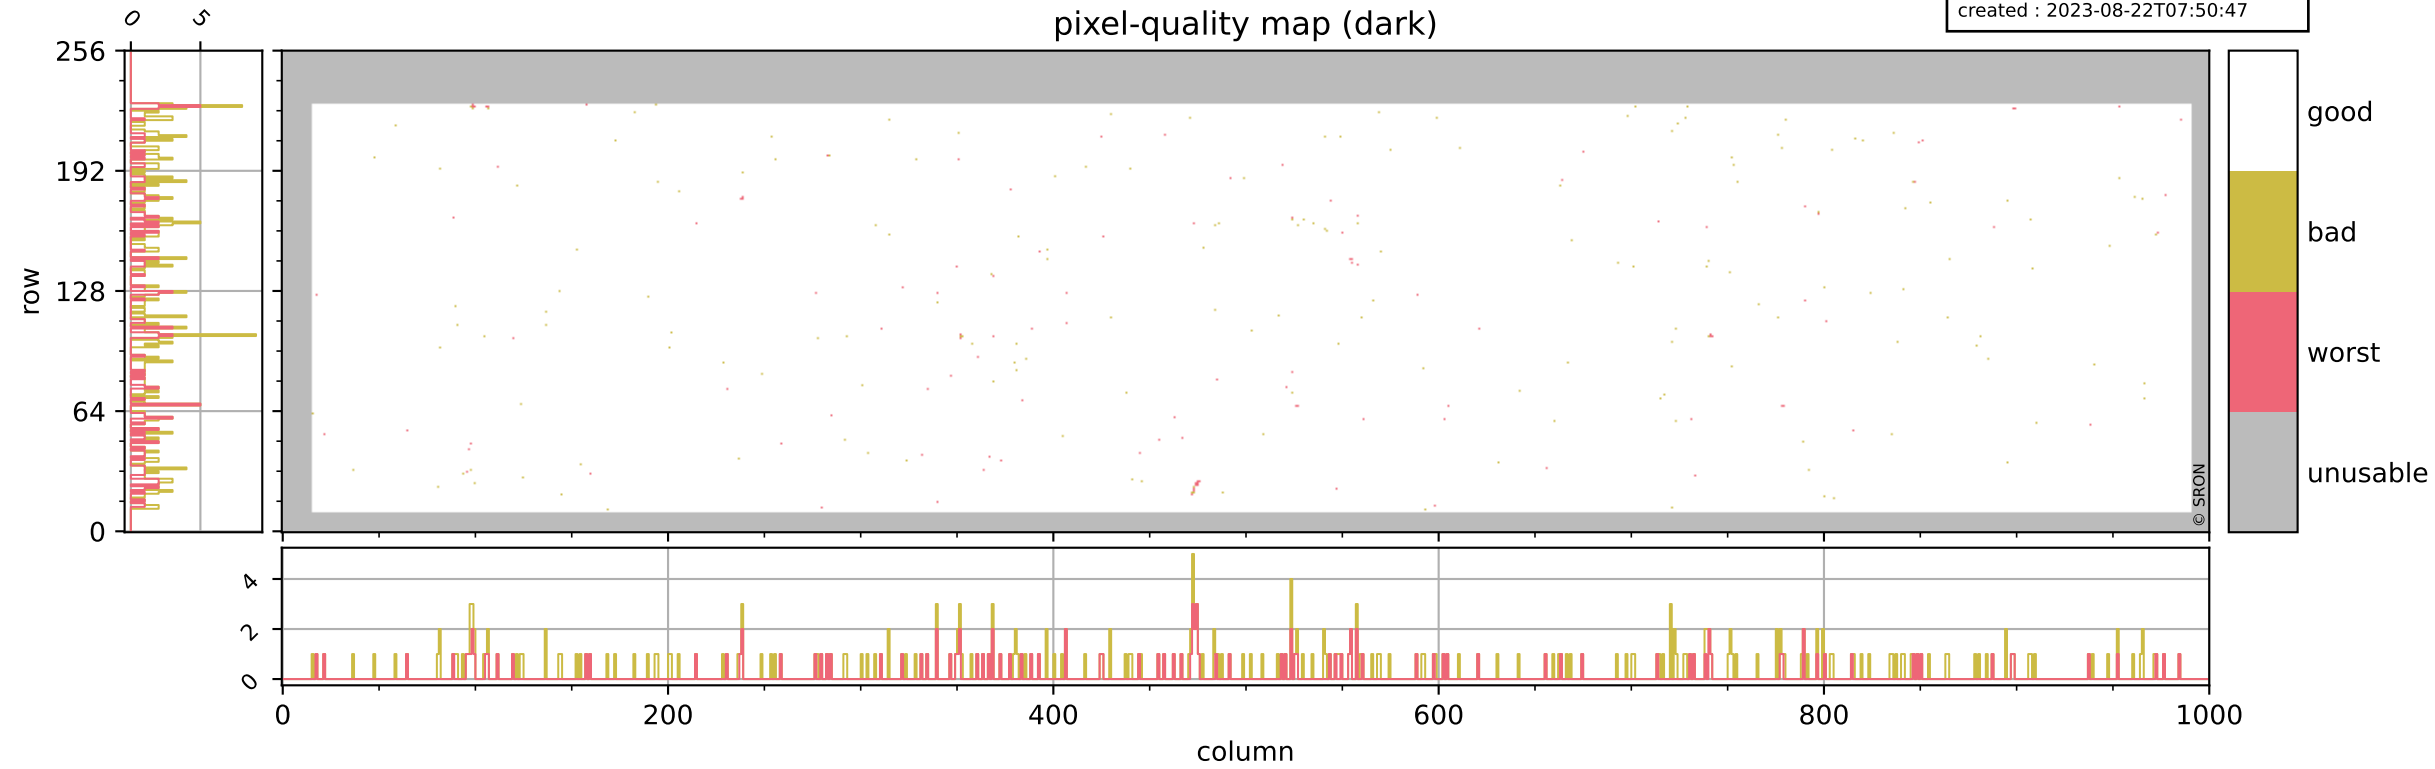

Tropomi SWIR pixel quality (official)

orbits : 19 in [6232, 6277]
coverage : 2018-12-26 / 2018-12-29
bad (quality < 0.8) : 2886
worst (quality < 0.1) : 331
created : 2023-08-22T07:50:47

Tropomi SWIR pixel quality (official)

orbits : 19 in [6232, 6277]
coverage : 2018-12-26 / 2018-12-29
bad (quality < 0.8) : 291
worst (quality < 0.1) : 116
created : 2023-08-22T07:50:47

Tropomi SWIR pixel quality (official)

orbits : 19 in [6232, 6277]
coverage : 2018-12-26 / 2018-12-29
bad (quality < 0.8) : 2644
worst (quality < 0.1) : 251
created : 2023-08-22T07:50:47

pixel-quality map (noise average)

Tropomi SWIR pixel quality (official)

orbits : 19 in [6232, 6277]
coverage : 2018-12-26 / 2018-12-29
to good : 355
good to bad : 866
to worst : 124
created : 2023-08-22T07:50:47

Tropomi SWIR pixel quality (official) ground-tracks of Sentinel-5P

orbits : 19 in [6232, 6277]
coverage : 2018-12-26 / 2018-12-29
created : 2023-08-22T07:50:48

Tropomi SWIR pixel quality (official)

orbits : [2827, 6277]
coverage : 2018-04-30 / 2018-12-29
created : 2023-08-22T07:50:48