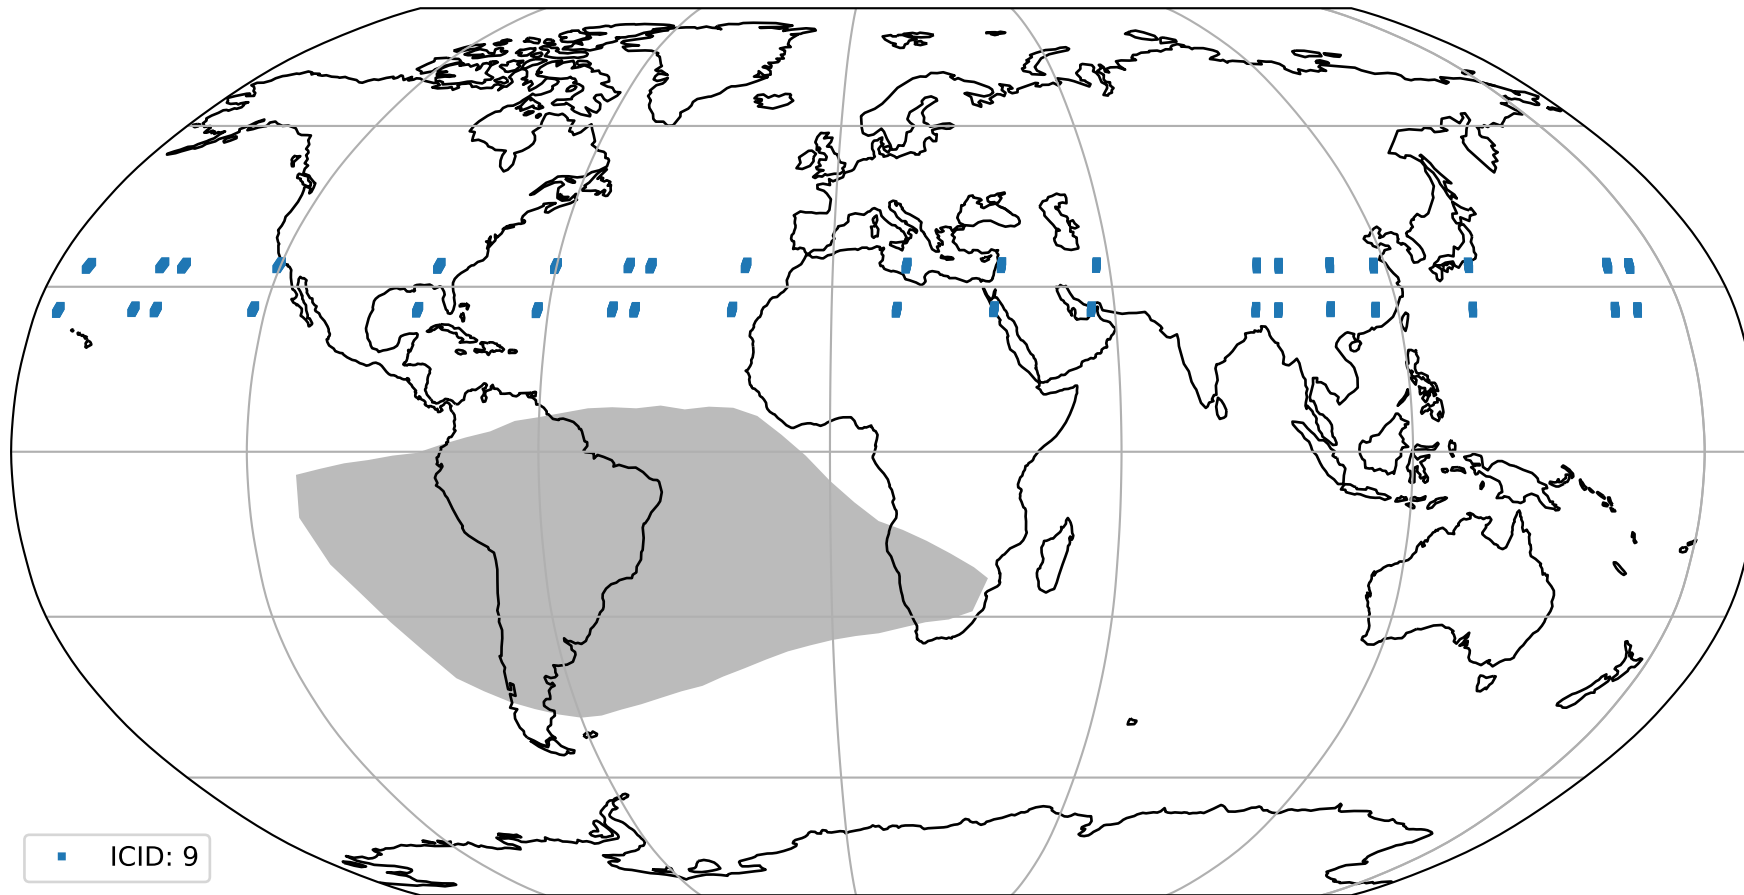

total quality compared with SWIR pixel-quality CKD

Tropomi SWIR pixel quality (official)

orbits : 19 in [6232, 6277]
coverage : 2018-12-26 / 2018-12-29
created : 2023-08-22T07:50:48

Histograms of pixel-quality

Tropomi SWIR pixel quality (official) ground-tracks of Sentinel-5P

orbits : 19 in [6232, 6277]
coverage : 2018-12-26 / 2018-12-29
created : 2023-08-22T07:50:48

Tropomi SWIR pixel quality (official)

orbits : [2827, 6277]
coverage : 2018-04-30 / 2018-12-29
created : 2023-08-22T07:50:48