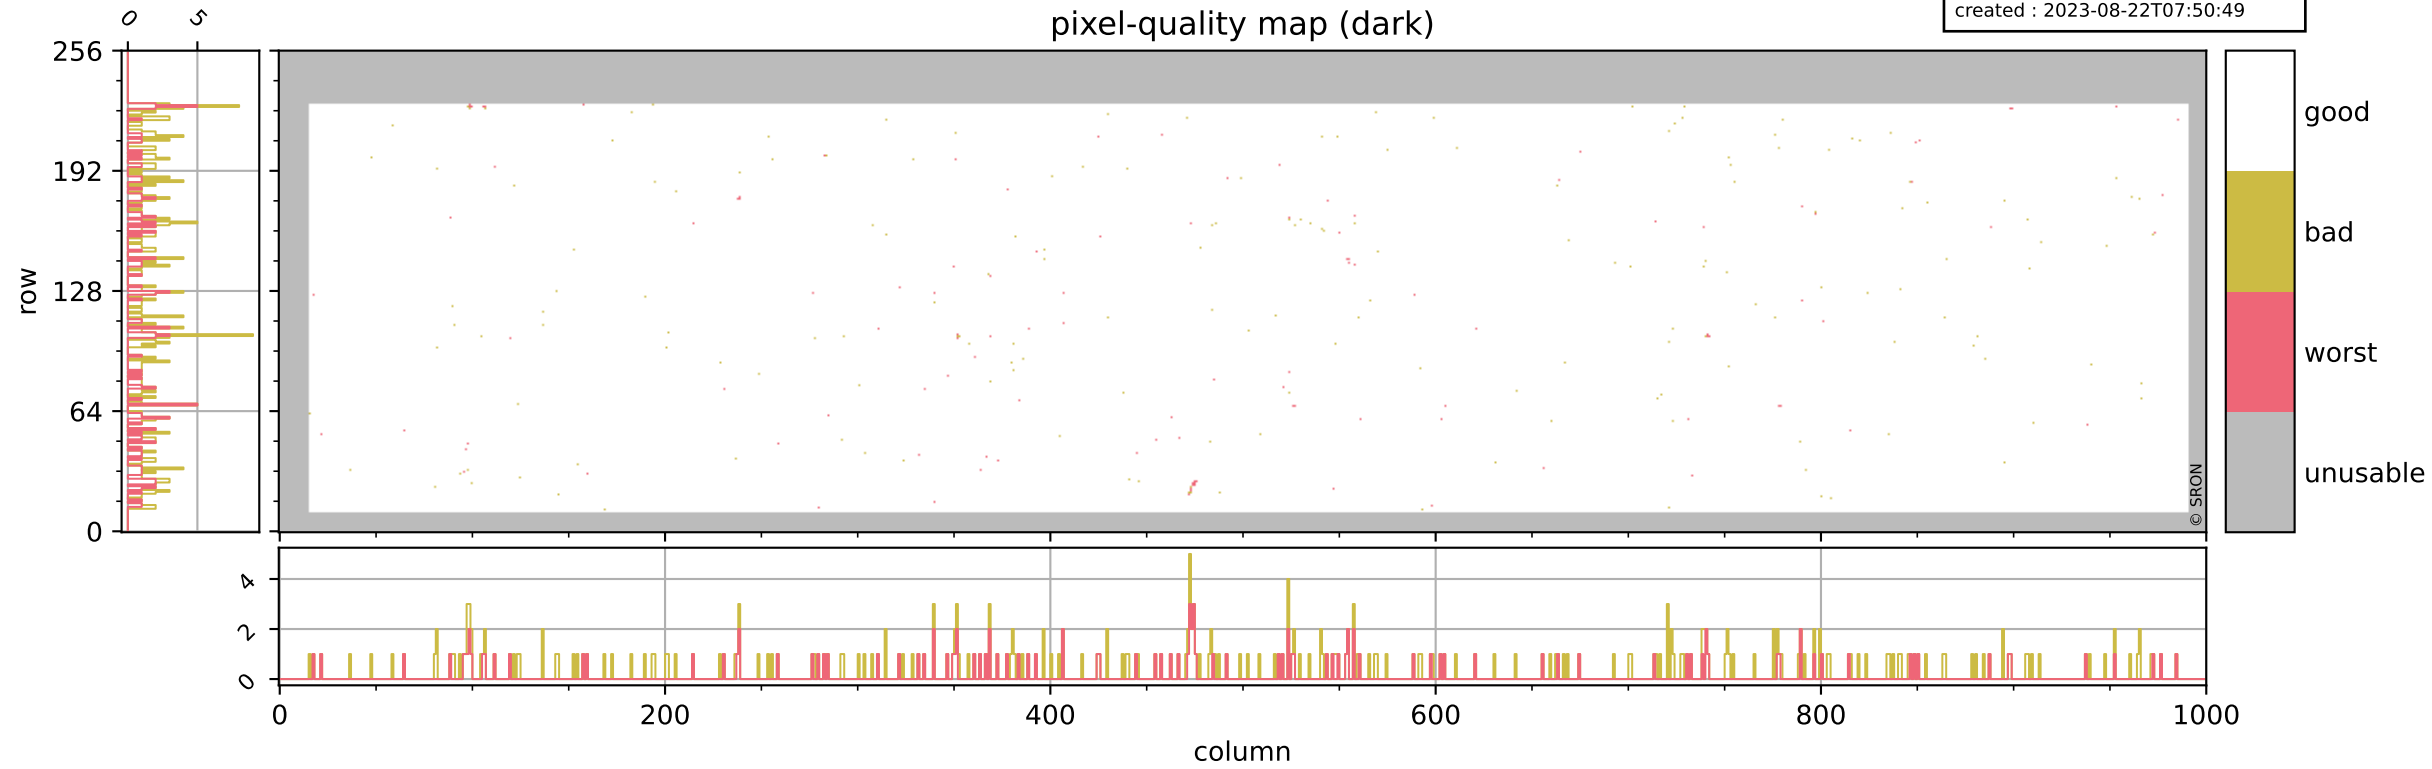

Tropomi SWIR pixel quality (official)

orbits : 18 in [6247, 6292]
coverage : 2018-12-27 / 2018-12-30
bad (quality < 0.8) : 2851
worst (quality < 0.1) : 323
created : 2023-08-22T07:50:49

pixel-quality map

Tropomi SWIR pixel quality (official)

orbits : 18 in [6247, 6292]
coverage : 2018-12-27 / 2018-12-30
bad (quality < 0.8) : 292
worst (quality < 0.1) : 116
created : 2023-08-22T07:50:49

pixel-quality map (dark)

Tropomi SWIR pixel quality (official)

orbits : 18 in [6247, 6292]
coverage : 2018-12-27 / 2018-12-30
bad (quality < 0.8) : 2603
worst (quality < 0.1) : 241
created : 2023-08-22T07:50:49

pixel-quality map (noise average)

Tropomi SWIR pixel quality (official)

orbits : 18 in [6247, 6292]
coverage : 2018-12-27 / 2018-12-30
created : 2023-08-22T07:50:50

Histograms of pixel-quality

Tropomi SWIR pixel quality (official) ground-tracks of Sentinel-5P