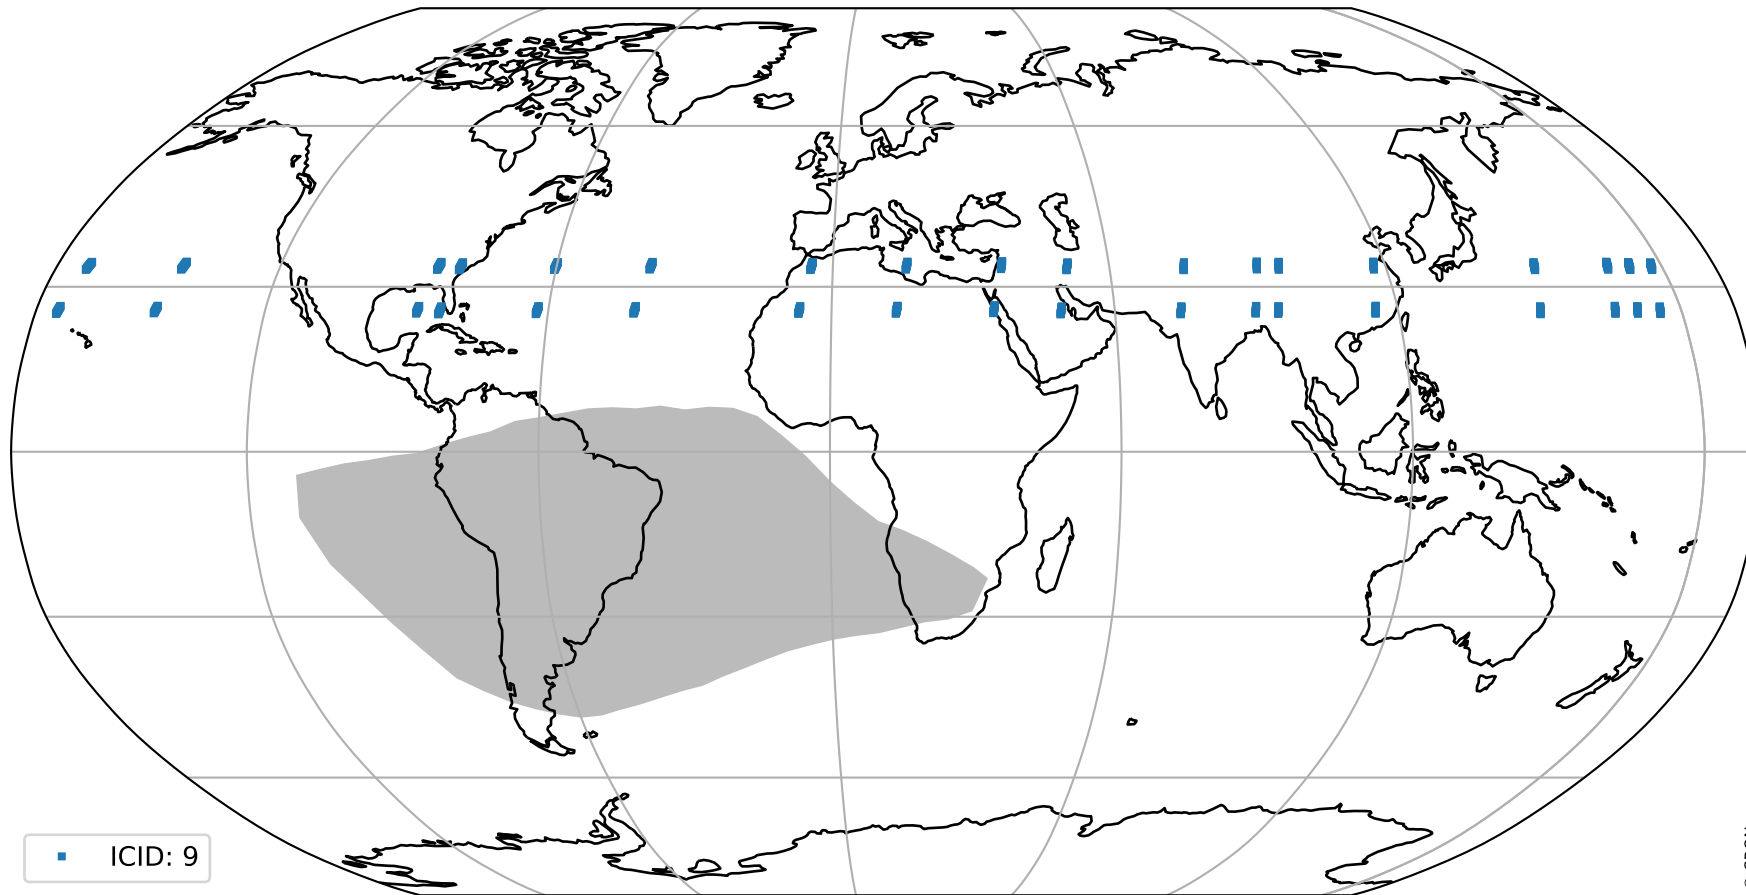

Tropomi SWIR pixel quality (official)

orbits : 18 in [6247, 6292]
coverage : 2018-12-27 / 2018-12-30
created : 2023-08-22T07:50:50

Histograms of pixel-quality

Tropomi SWIR pixel quality (official) ground-tracks of Sentinel-5P

orbits : 18 in [6247, 6292]
coverage : 2018-12-27 / 2018-12-30
created : 2023-08-22T07:50:50

Tropomi SWIR pixel quality (official)

orbits : [2827, 6292]
coverage : 2018-04-30 / 2018-12-30
created : 2023-08-22T07:50:51