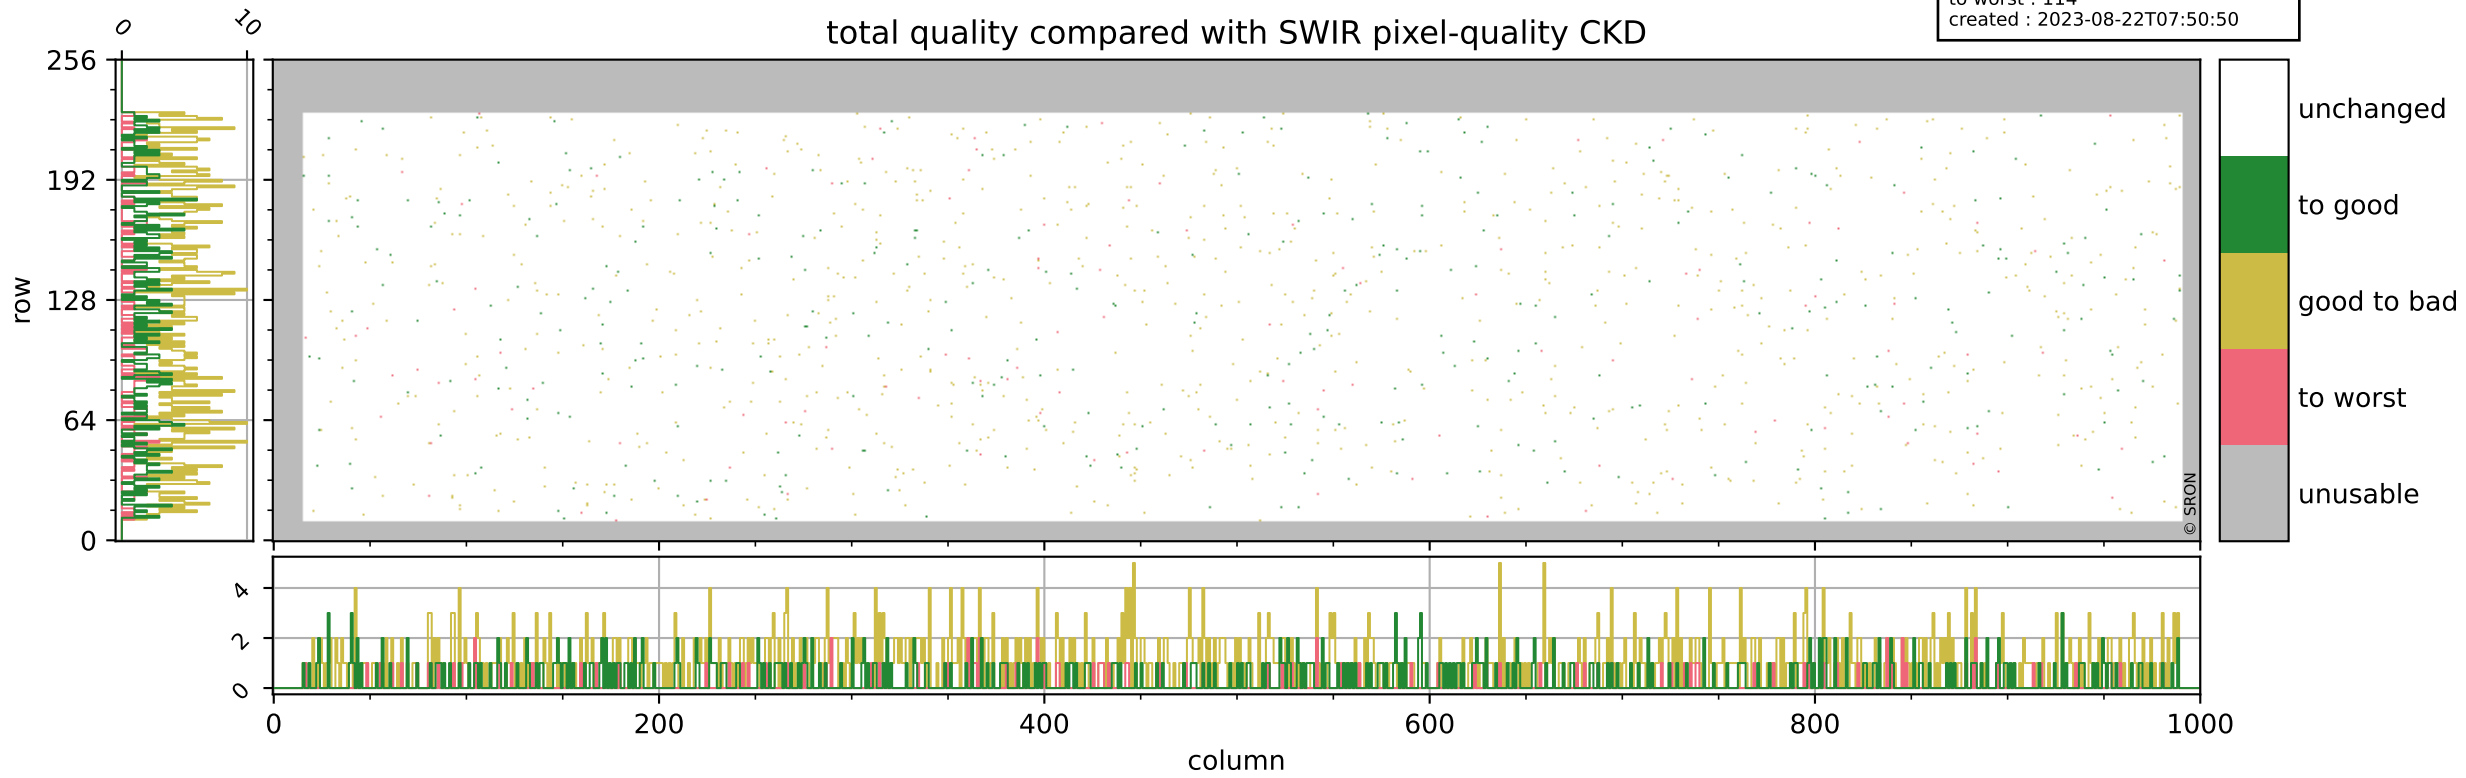

Tropomi SWIR pixel quality (official)

orbits : 18 in [6247, 6292]
coverage : 2018-12-27 / 2018-12-30
bad (quality < 0.8) : 292
worst (quality < 0.1) : 116
created : 2023-08-22T07:50:49

pixel-quality map (dark)

Tropomi SWIR pixel quality (official)

orbits : 18 in [6247, 6292]
coverage : 2018-12-27 / 2018-12-30
bad (quality < 0.8) : 2603
worst (quality < 0.1) : 241
created : 2023-08-22T07:50:49

pixel-quality map (noise average)

Tropomi SWIR pixel quality (official)

orbits : 18 in [6247, 6292]
coverage : 2018-12-27 / 2018-12-30
to good : 357
good to bad : 844
to worst : 114
created : 2023-08-22T07:50:50

total quality compared with SWIR pixel-quality CKD

Tropomi SWIR pixel quality (official)

orbits : 18 in [6247, 6292]
coverage : 2018-12-27 / 2018-12-30
created : 2023-08-22T07:50:50

Histograms of pixel-quality

Tropomi SWIR pixel quality (official) ground-tracks of Sentinel-5P