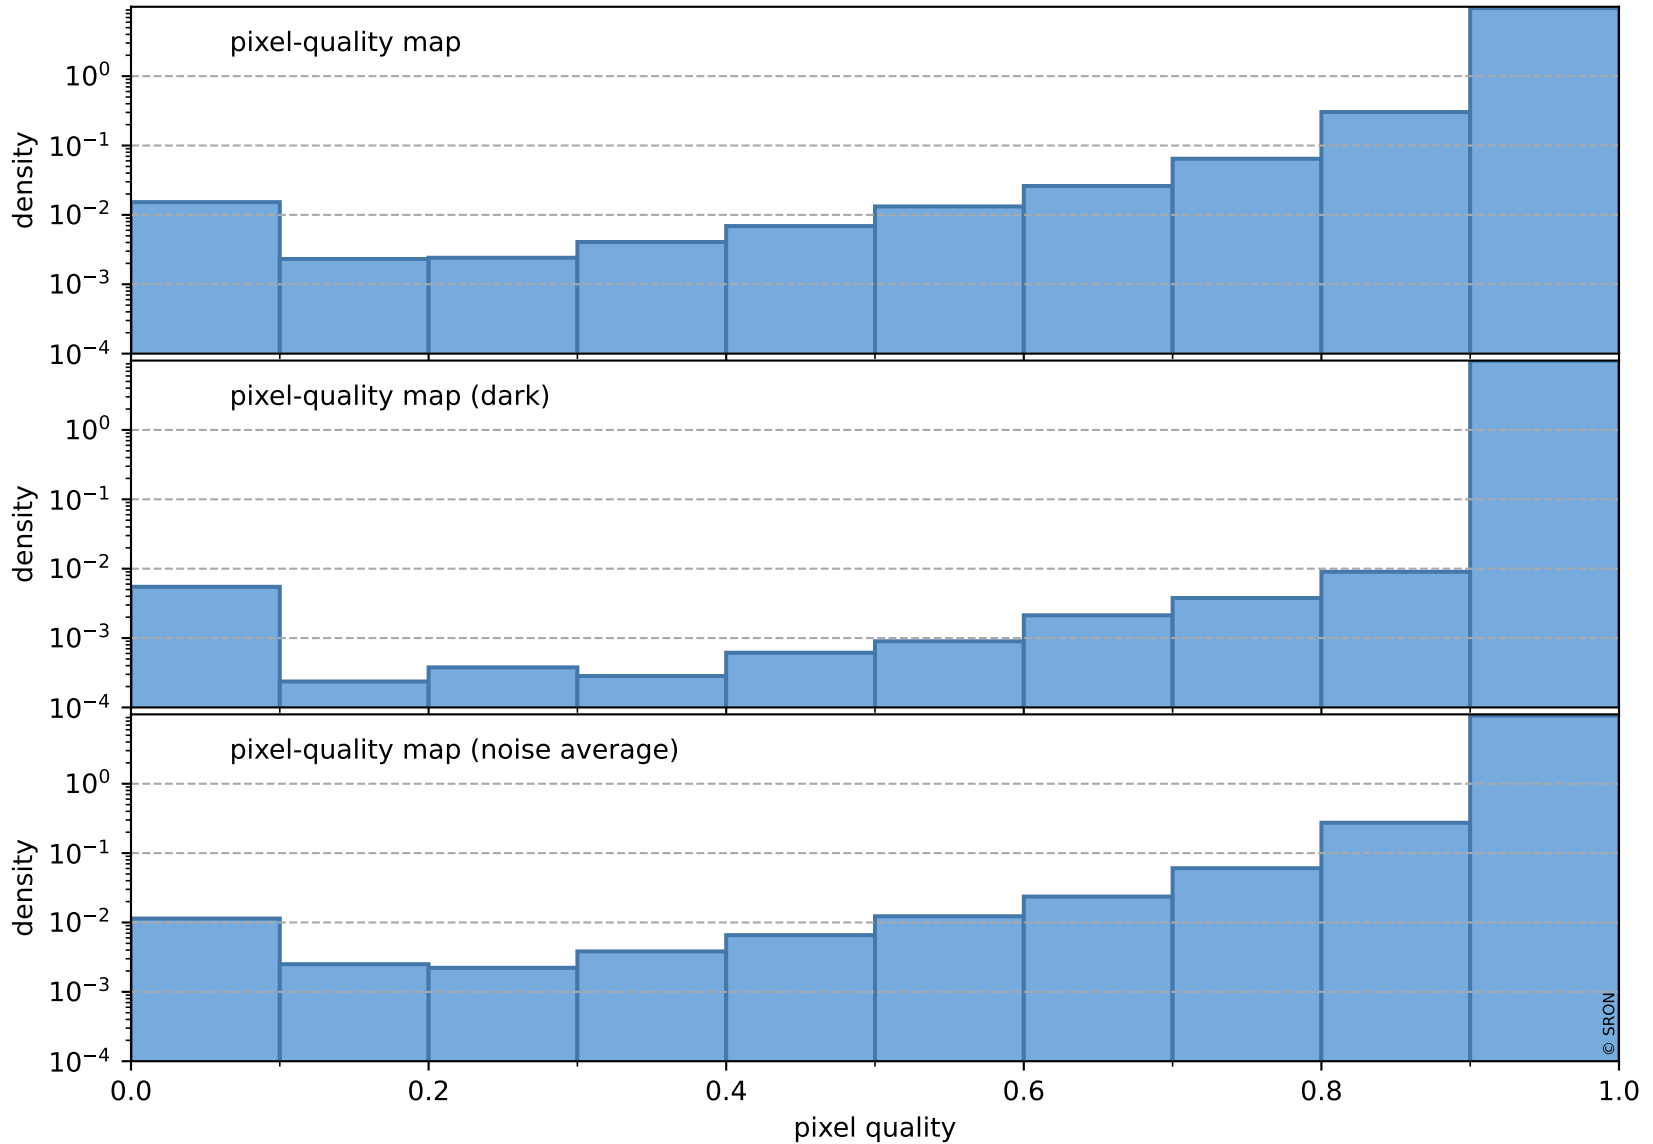

Tropomi SWIR pixel quality (official)

orbits : 18 in [6247, 6292]
coverage : 2018-12-27 / 2018-12-30
to good : 357
good to bad : 844
to worst : 114
created : 2023-08-22T07:50:50

total quality compared with SWIR pixel-quality CKD

Tropomi SWIR pixel quality (official)

orbits : 18 in [6247, 6292]
coverage : 2018-12-27 / 2018-12-30
created : 2023-08-22T07:50:50

Histograms of pixel-quality

Tropomi SWIR pixel quality (official) ground-tracks of Sentinel-5P

orbits : 18 in [6247, 6292]
coverage : 2018-12-27 / 2018-12-30
created : 2023-08-22T07:50:50

Tropomi SWIR pixel quality (official)

orbits : [2827, 6292]
coverage : 2018-04-30 / 2018-12-30
created : 2023-08-22T07:50:51