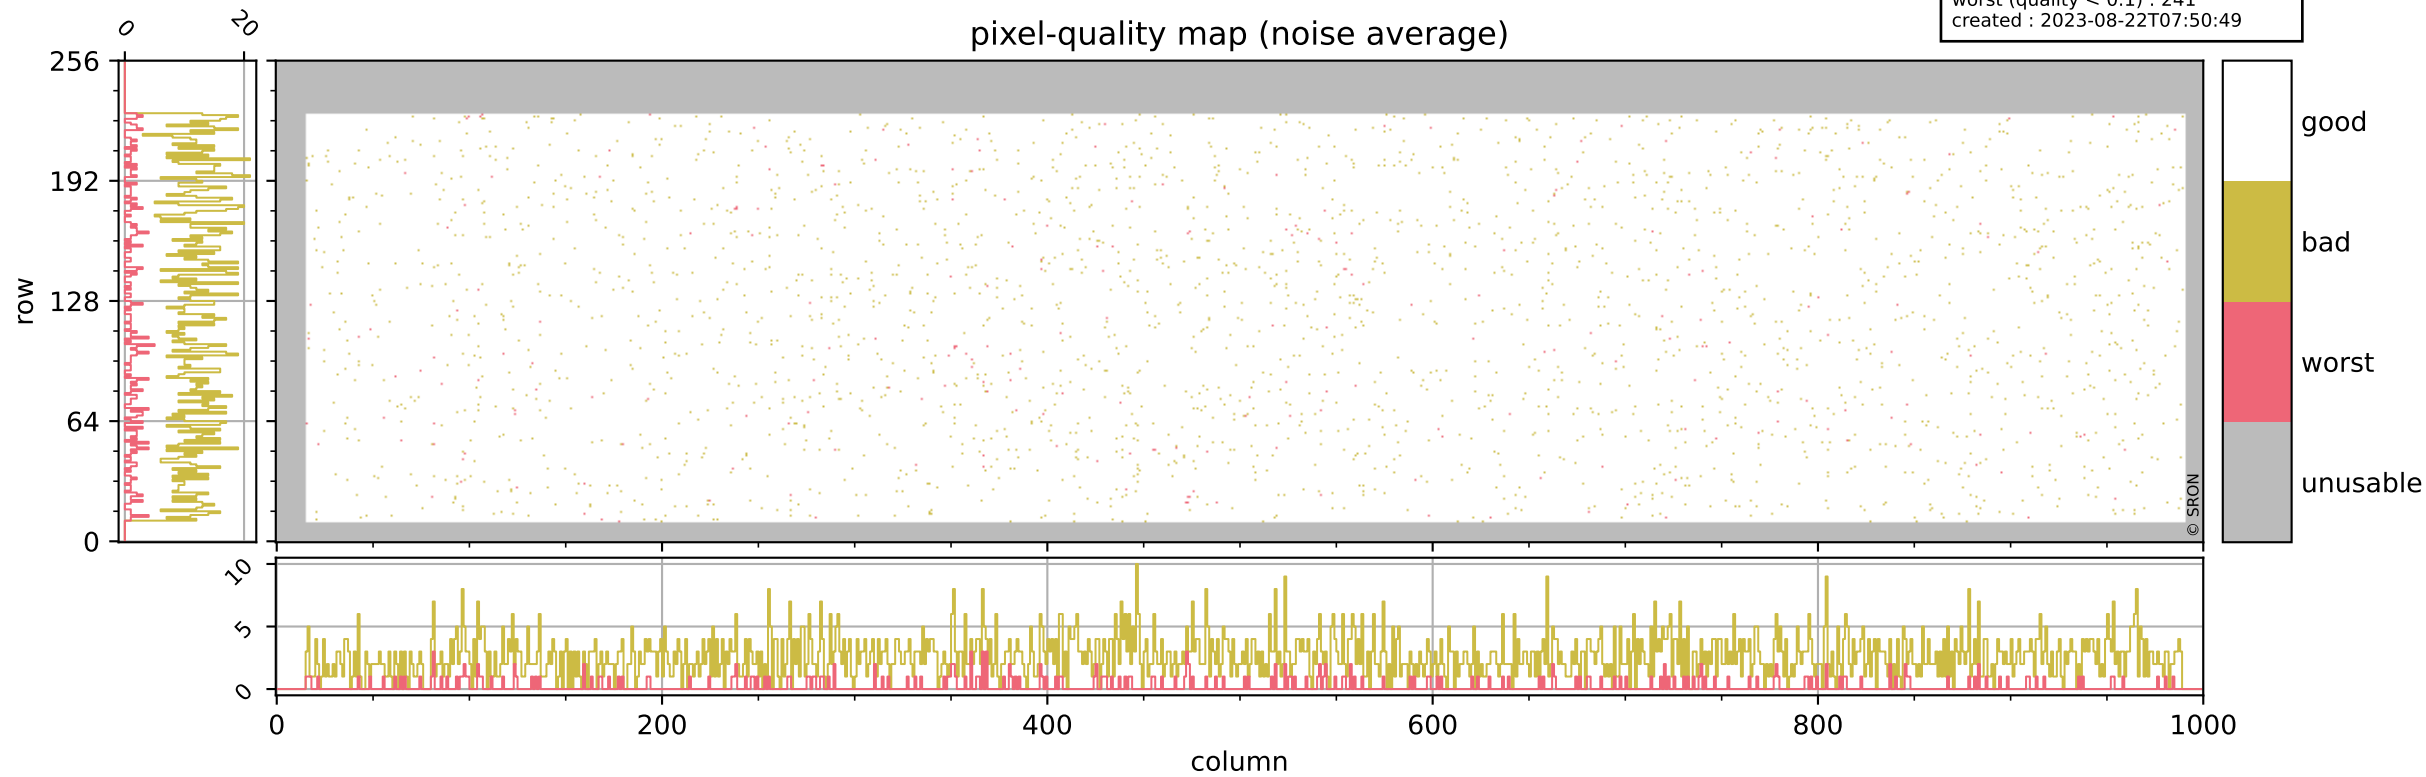

Tropomi SWIR pixel quality (official)

orbits : 18 in [6247, 6292]
coverage : 2018-12-27 / 2018-12-30
bad (quality < 0.8) : 292
worst (quality < 0.1) : 116
created : 2023-08-22T07:50:49

pixel-quality map (dark)

Tropomi SWIR pixel quality (official)

orbits : 18 in [6247, 6292]
coverage : 2018-12-27 / 2018-12-30
bad (quality < 0.8) : 2603
worst (quality < 0.1) : 241
created : 2023-08-22T07:50:49

pixel-quality map (noise average)

Tropomi SWIR pixel quality (official)

orbits : 18 in [6247, 6292]
coverage : 2018-12-27 / 2018-12-30
to good : 357
good to bad : 844
to worst : 114
created : 2023-08-22T07:50:50

total quality compared with SWIR pixel-quality CKD

Tropomi SWIR pixel quality (official)

orbits : 18 in [6247, 6292]
coverage : 2018-12-27 / 2018-12-30
created : 2023-08-22T07:50:50

Histograms of pixel-quality

Tropomi SWIR pixel quality (official) ground-tracks of Sentinel-5P