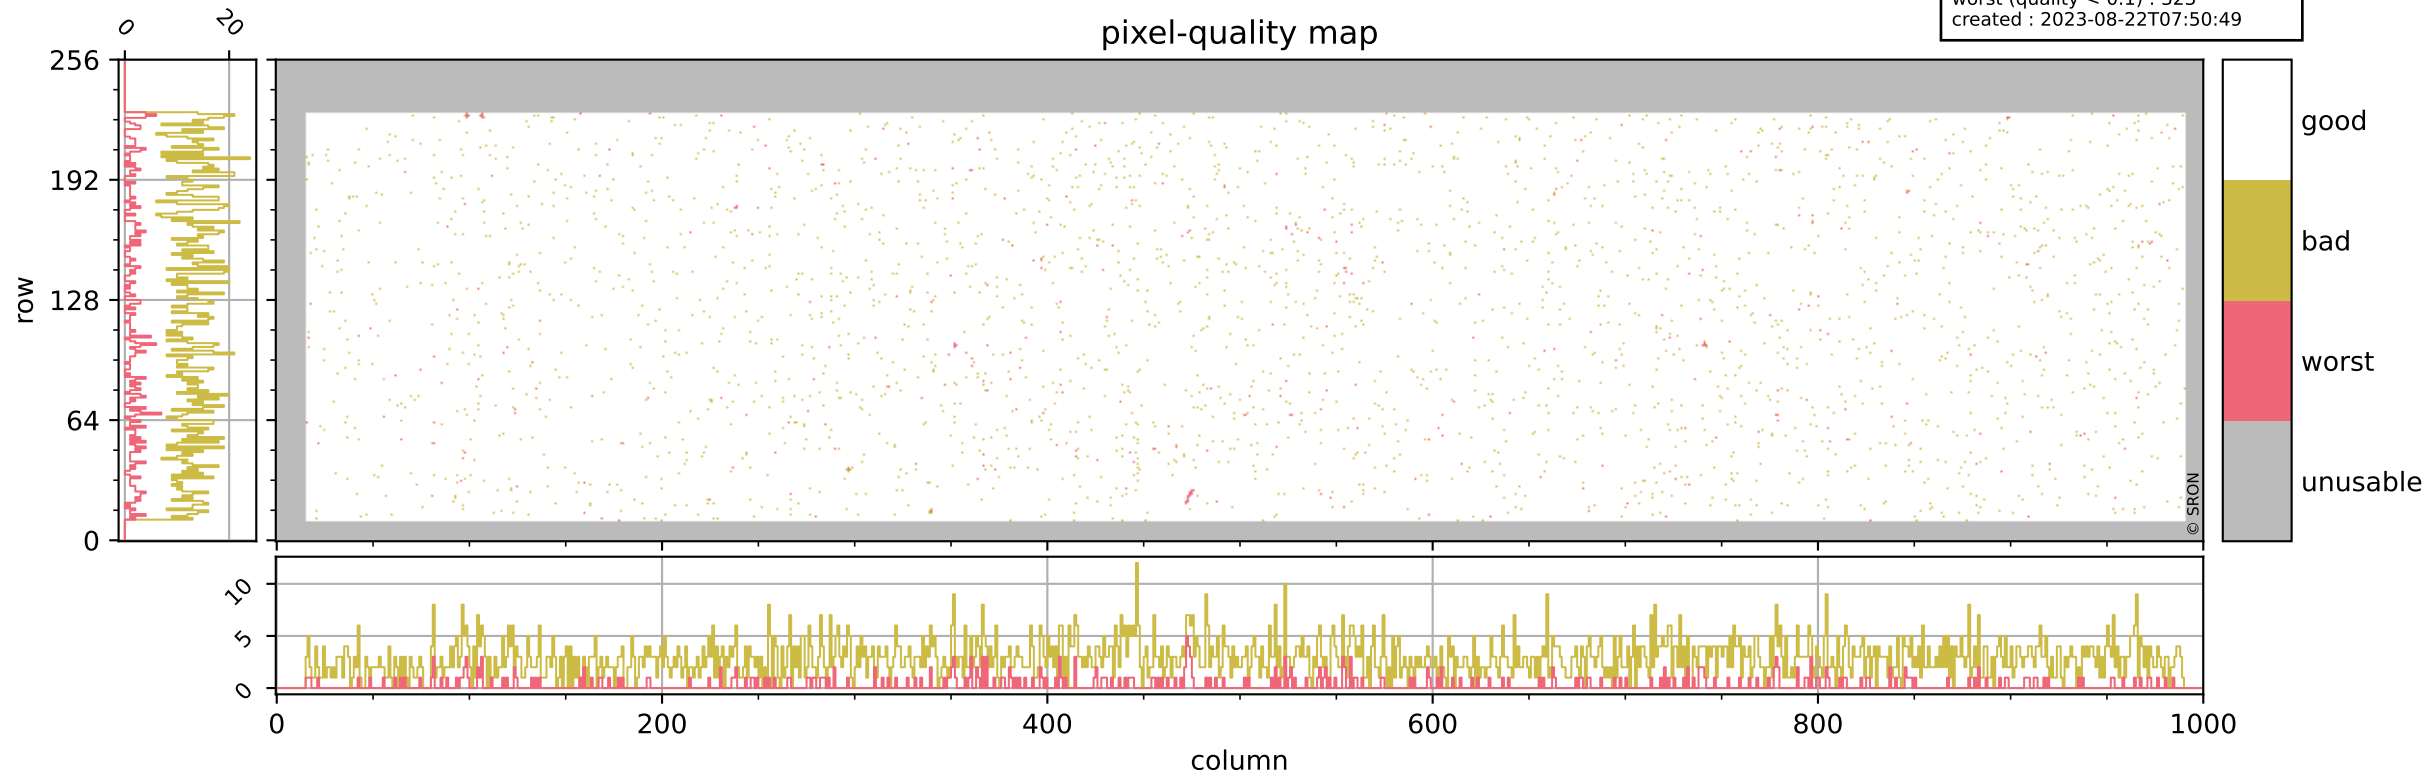

Tropomi SWIR pixel quality (official)

orbits : 18 in [6247, 6292]
coverage : 2018-12-27 / 2018-12-30
bad (quality < 0.8) : 2851
worst (quality < 0.1) : 323
created : 2023-08-22T07:50:49

pixel-quality map

Tropomi SWIR pixel quality (official)

orbits : 18 in [6247, 6292]
coverage : 2018-12-27 / 2018-12-30
bad (quality < 0.8) : 292
worst (quality < 0.1) : 116
created : 2023-08-22T07:50:49

pixel-quality map (dark)

Tropomi SWIR pixel quality (official)

orbits : 18 in [6247, 6292]
coverage : 2018-12-27 / 2018-12-30
bad (quality < 0.8) : 2603
worst (quality < 0.1) : 241
created : 2023-08-22T07:50:49

pixel-quality map (noise average)

Tropomi SWIR pixel quality (official)

orbits : 18 in [6247, 6292]
coverage : 2018-12-27 / 2018-12-30
created : 2023-08-22T07:50:50

Histograms of pixel-quality

Tropomi SWIR pixel quality (official) ground-tracks of Sentinel-5P