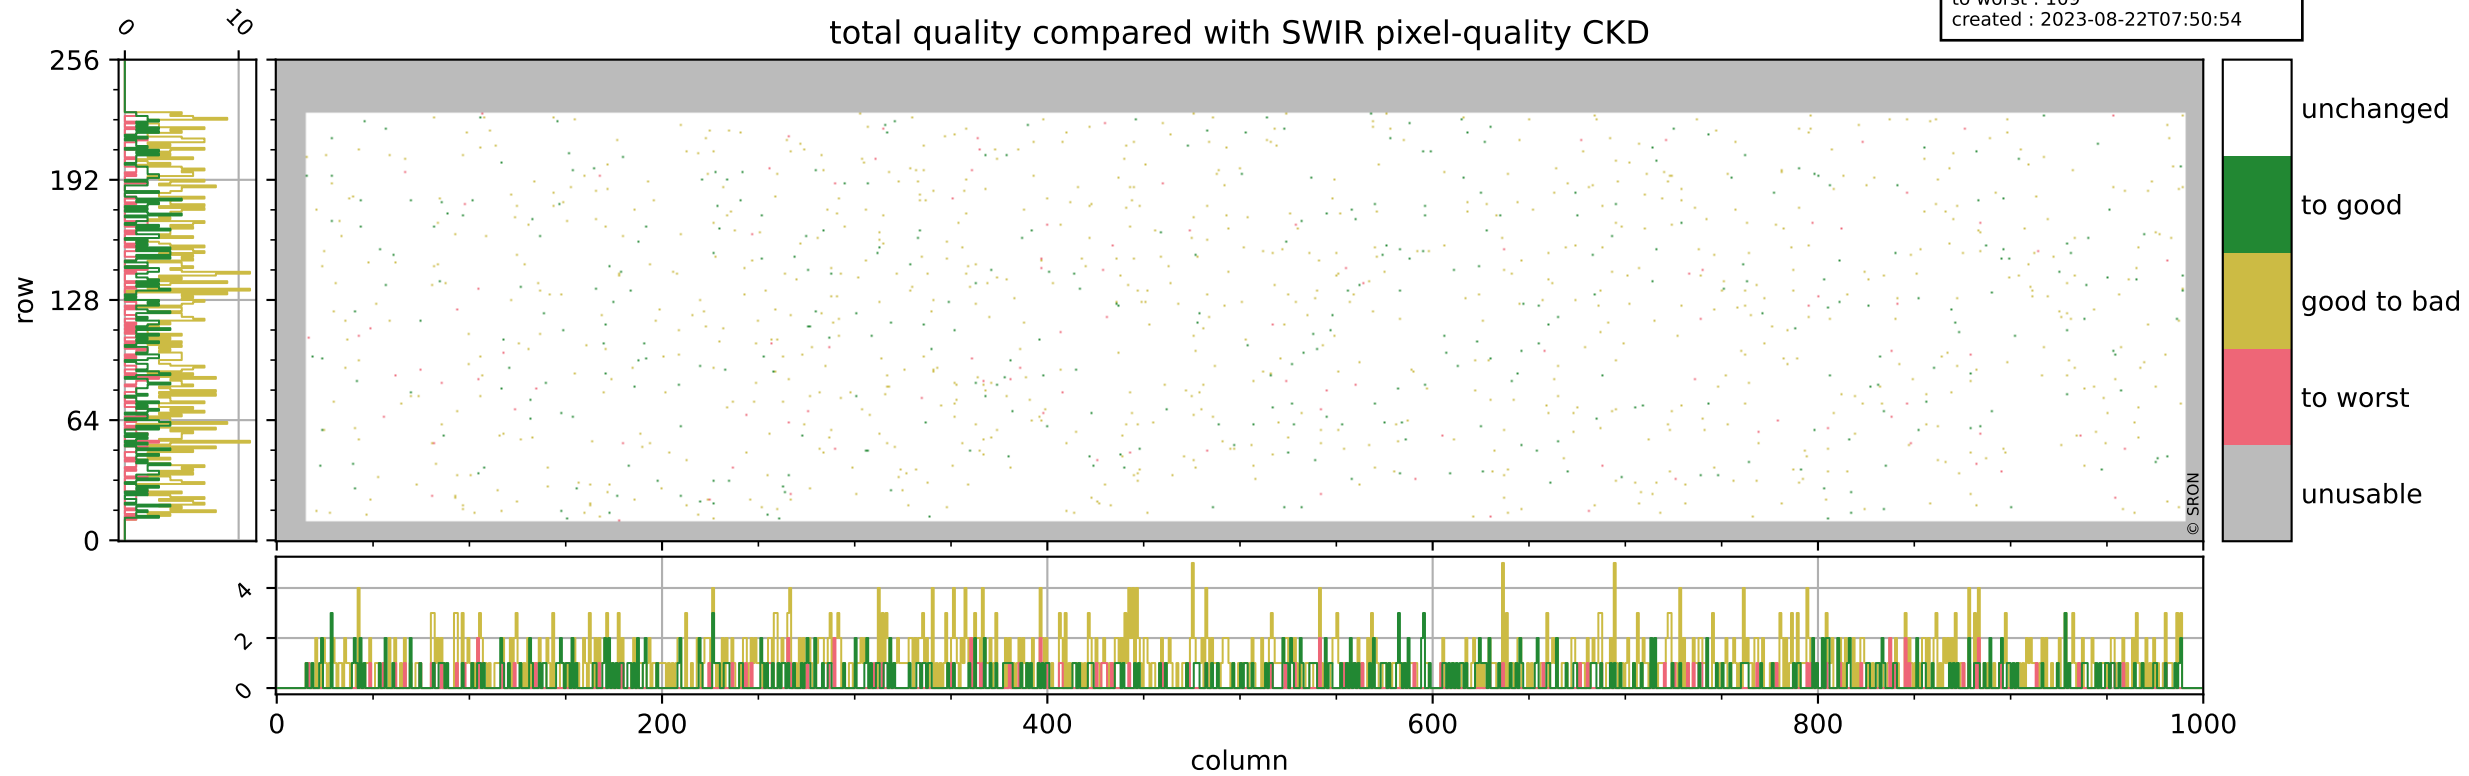

Tropomi SWIR pixel quality (official)

orbits : 19 in [6277, 6322]
coverage : 2018-12-30 / 2019-01-01
bad (quality < 0.8) : 293
worst (quality < 0.1) : 117
created : 2023-08-22T07:50:54

Tropomi SWIR pixel quality (official)

orbits : 19 in [6277, 6322]
coverage : 2018-12-30 / 2019-01-01
bad (quality < 0.8) : 2595
worst (quality < 0.1) : 240
created : 2023-08-22T07:50:54

pixel-quality map (noise average)

Tropomi SWIR pixel quality (official)

orbits : 19 in [6277, 6322]
coverage : 2018-12-30 / 2019-01-01
to good : 360
good to bad : 843
to worst : 109
created : 2023-08-22T07:50:54

total quality compared with SWIR pixel-quality CKD

Tropomi SWIR pixel quality (official)

orbits : 19 in [6277, 6322]
coverage : 2018-12-30 / 2019-01-01
created : 2023-08-22T07:50:54

Histograms of pixel-quality

Tropomi SWIR pixel quality (official) ground-tracks of Sentinel-5P

orbits : 19 in [6277, 6322]
coverage : 2018-12-30 / 2019-01-01
created : 2023-08-22T07:50:55