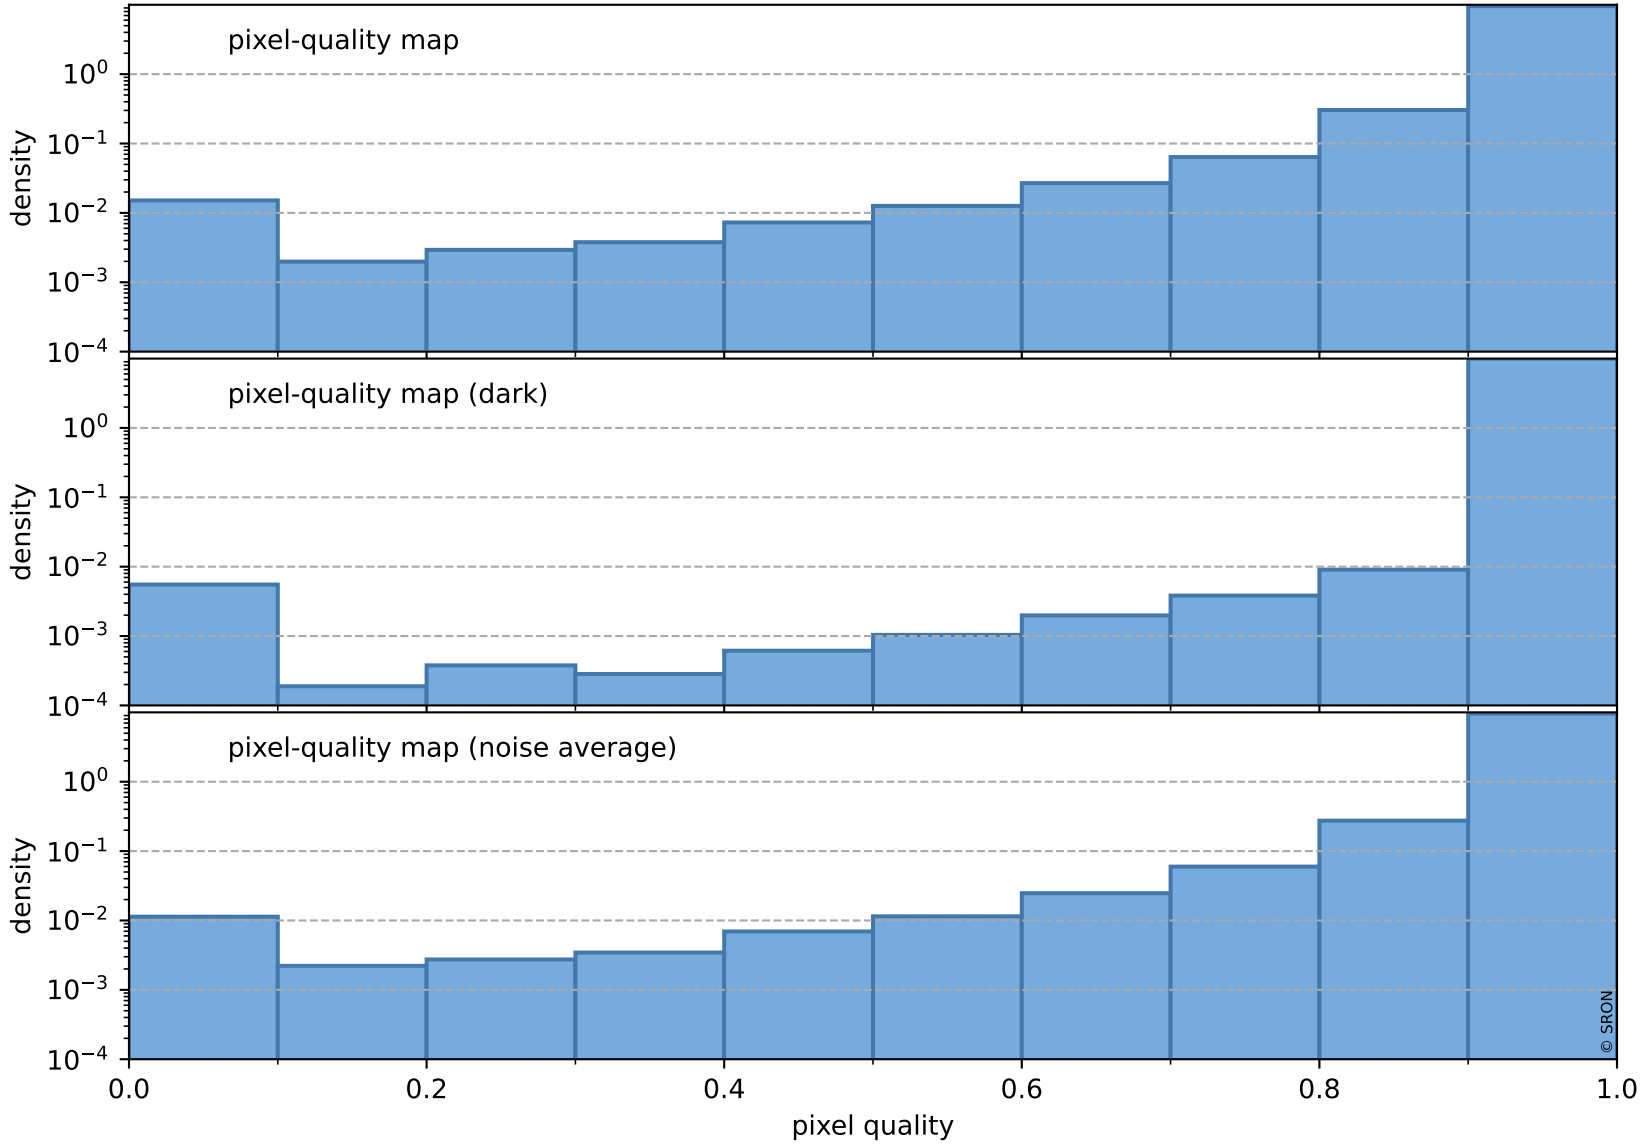

orbits : 19 in [6277, 6322]
coverage : 2018-12-30 / 2019-01-01
bad (quality < 0.8) : 2595
worst (quality < 0.1) : 240
created : 2023-08-22T07:50:54

pixel-quality map (noise average)

Tropomi SWIR pixel quality (official)

orbits : 19 in [6277, 6322]
coverage : 2018-12-30 / 2019-01-01
to good : 360
good to bad : 843
to worst : 109
created : 2023-08-22T07:50:54

total quality compared with SWIR pixel-quality CKD

Tropomi SWIR pixel quality (official)

orbits : 19 in [6277, 6322]
coverage : 2018-12-30 / 2019-01-01
created : 2023-08-22T07:50:54

Histograms of pixel-quality

Tropomi SWIR pixel quality (official) ground-tracks of Sentinel-5P

orbits : 19 in [6277, 6322]
coverage : 2018-12-30 / 2019-01-01
created : 2023-08-22T07:50:55