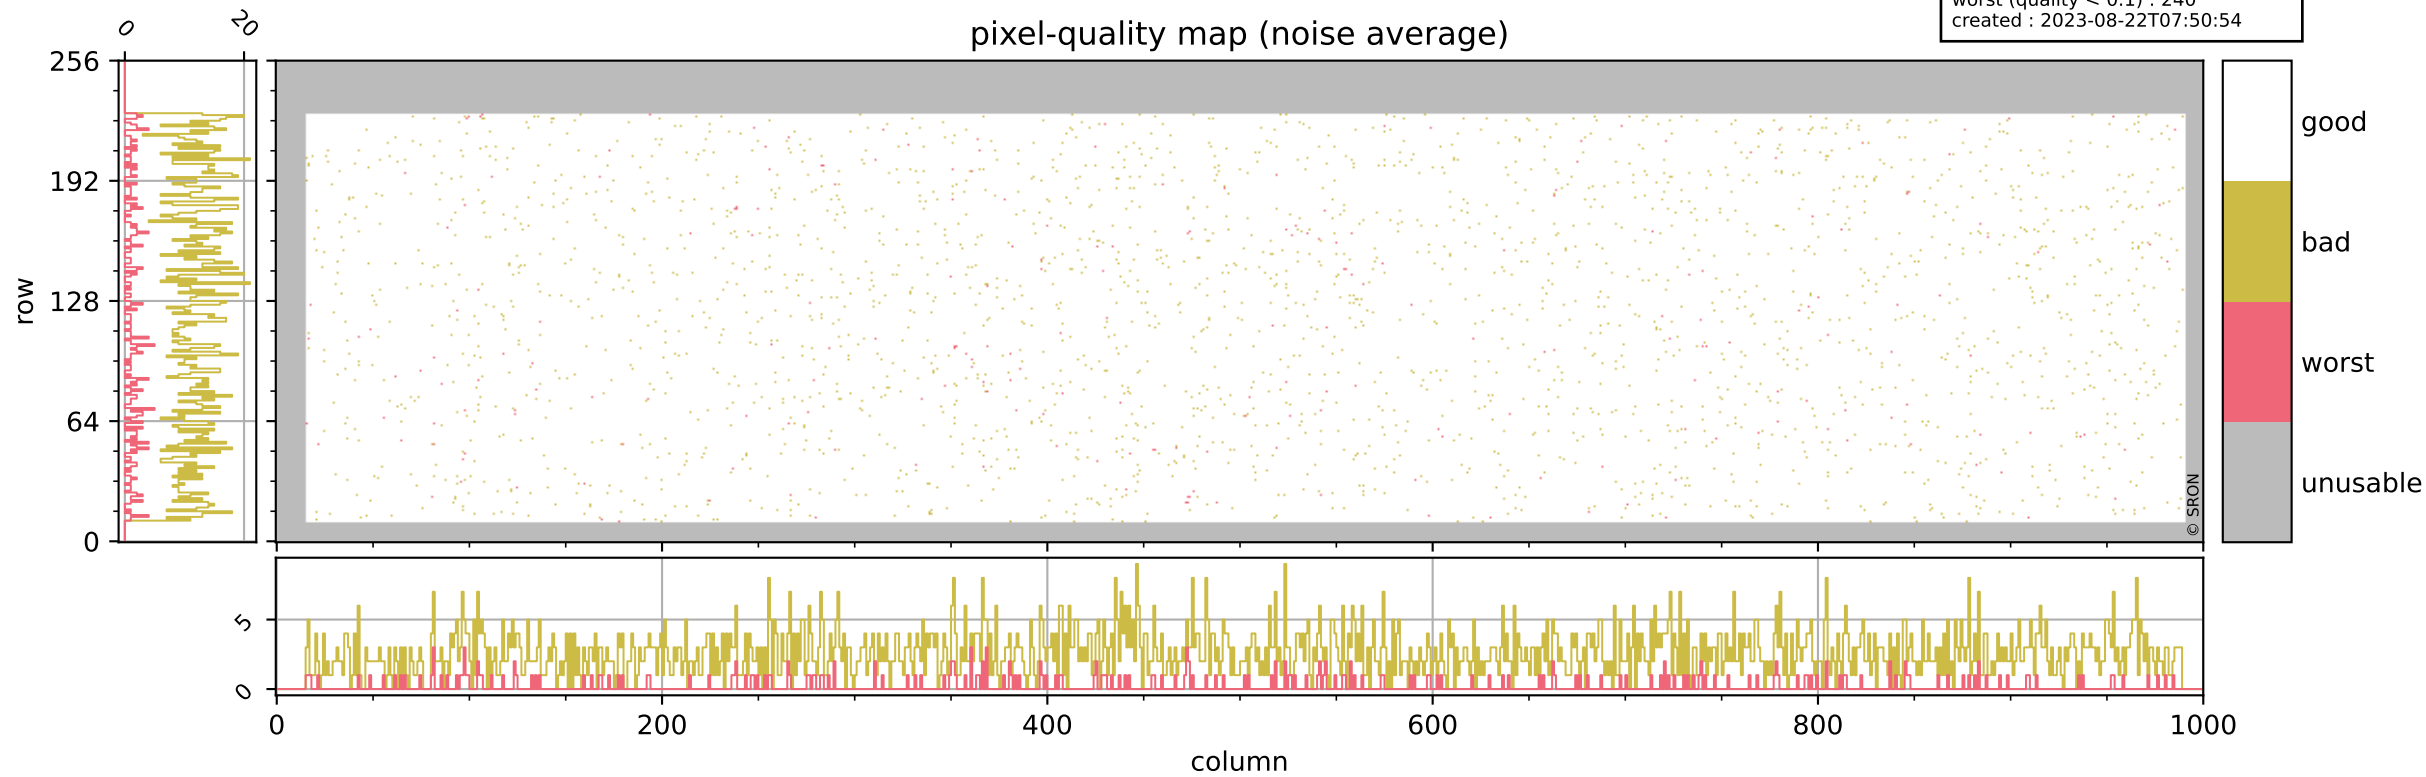

Tropomi SWIR pixel quality (official)

orbits : 19 in [6277, 6322]
coverage : 2018-12-30 / 2019-01-01
bad (quality < 0.8) : 293
worst (quality < 0.1) : 117
created : 2023-08-22T07:50:54

Tropomi SWIR pixel quality (official)

orbits : 19 in [6277, 6322]
coverage : 2018-12-30 / 2019-01-01
bad (quality < 0.8) : 2595
worst (quality < 0.1) : 240
created : 2023-08-22T07:50:54

pixel-quality map (noise average)

Tropomi SWIR pixel quality (official)

orbits : 19 in [6277, 6322]
coverage : 2018-12-30 / 2019-01-01
to good : 360
good to bad : 843
to worst : 109
created : 2023-08-22T07:50:54

total quality compared with SWIR pixel-quality CKD

Tropomi SWIR pixel quality (official)

orbits : 19 in [6277, 6322]
coverage : 2018-12-30 / 2019-01-01
created : 2023-08-22T07:50:54

Histograms of pixel-quality

Tropomi SWIR pixel quality (official) ground-tracks of Sentinel-5P

orbits : 19 in [6277, 6322]
coverage : 2018-12-30 / 2019-01-01
created : 2023-08-22T07:50:55