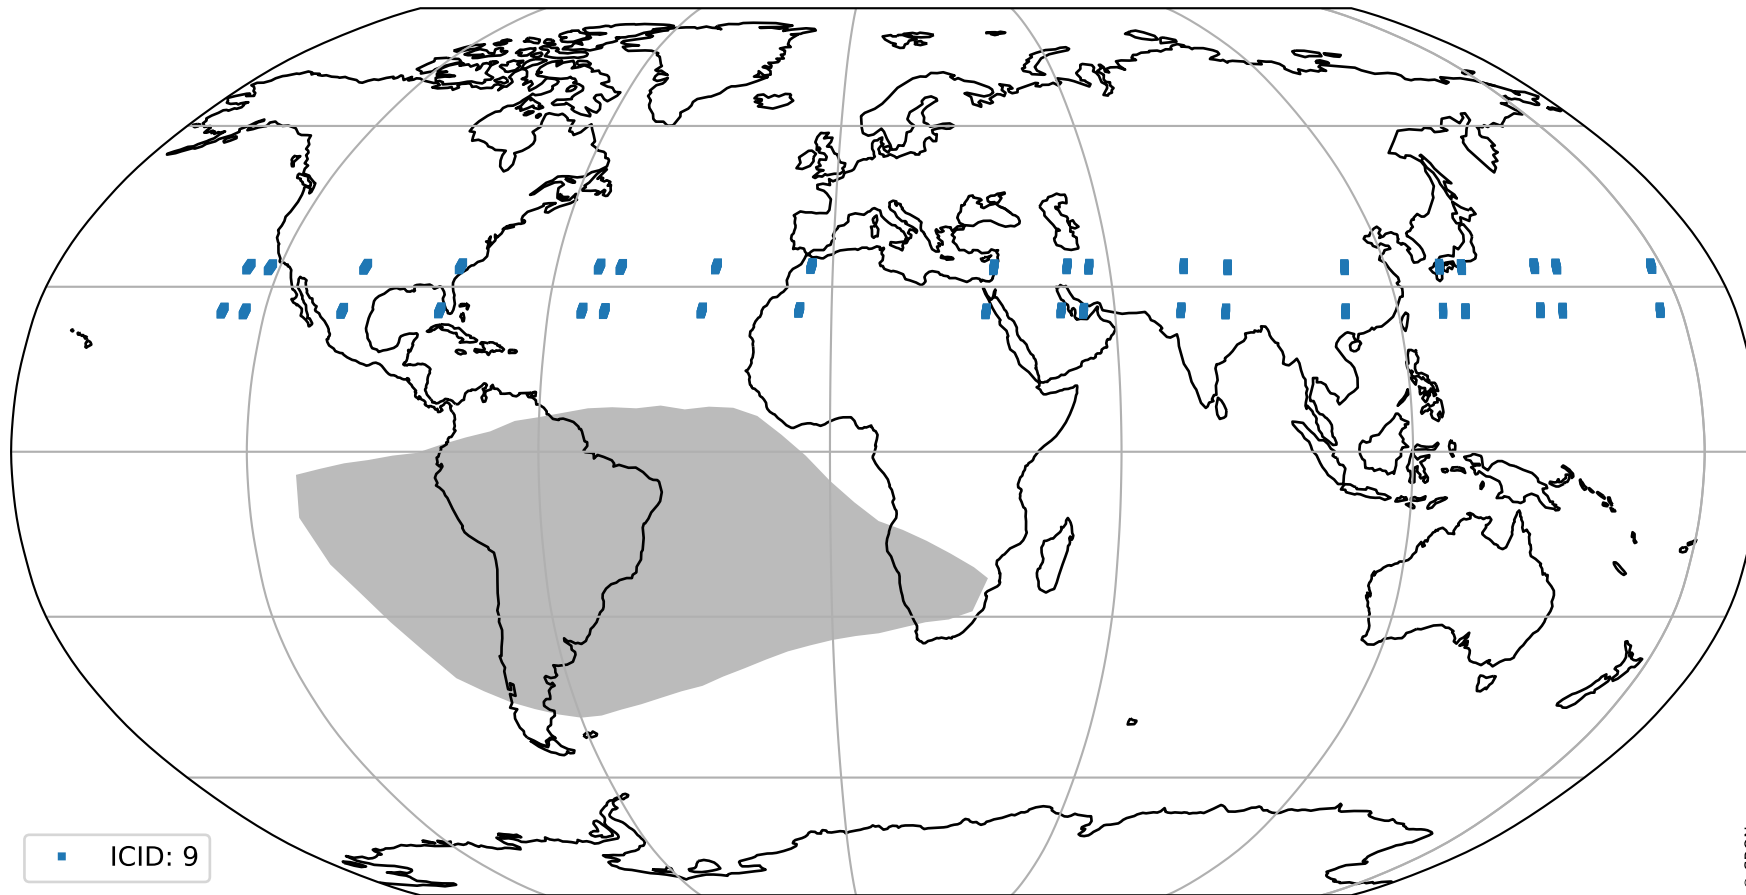

orbits : 19 in [6277, 6322]
coverage : 2018-12-30 / 2019-01-01
bad (quality < 0.8) : 2595
worst (quality < 0.1) : 240
created : 2023-08-22T07:50:54

pixel-quality map (noise average)

Tropomi SWIR pixel quality (official)

orbits : 19 in [6277, 6322]
coverage : 2018-12-30 / 2019-01-01
to good : 360
good to bad : 843
to worst : 109
created : 2023-08-22T07:50:54

total quality compared with SWIR pixel-quality CKD

Tropomi SWIR pixel quality (official)

orbits : 19 in [6277, 6322]
coverage : 2018-12-30 / 2019-01-01
created : 2023-08-22T07:50:54

Histograms of pixel-quality

Tropomi SWIR pixel quality (official) ground-tracks of Sentinel-5P

orbits : 19 in [6277, 6322]
coverage : 2018-12-30 / 2019-01-01
created : 2023-08-22T07:50:55