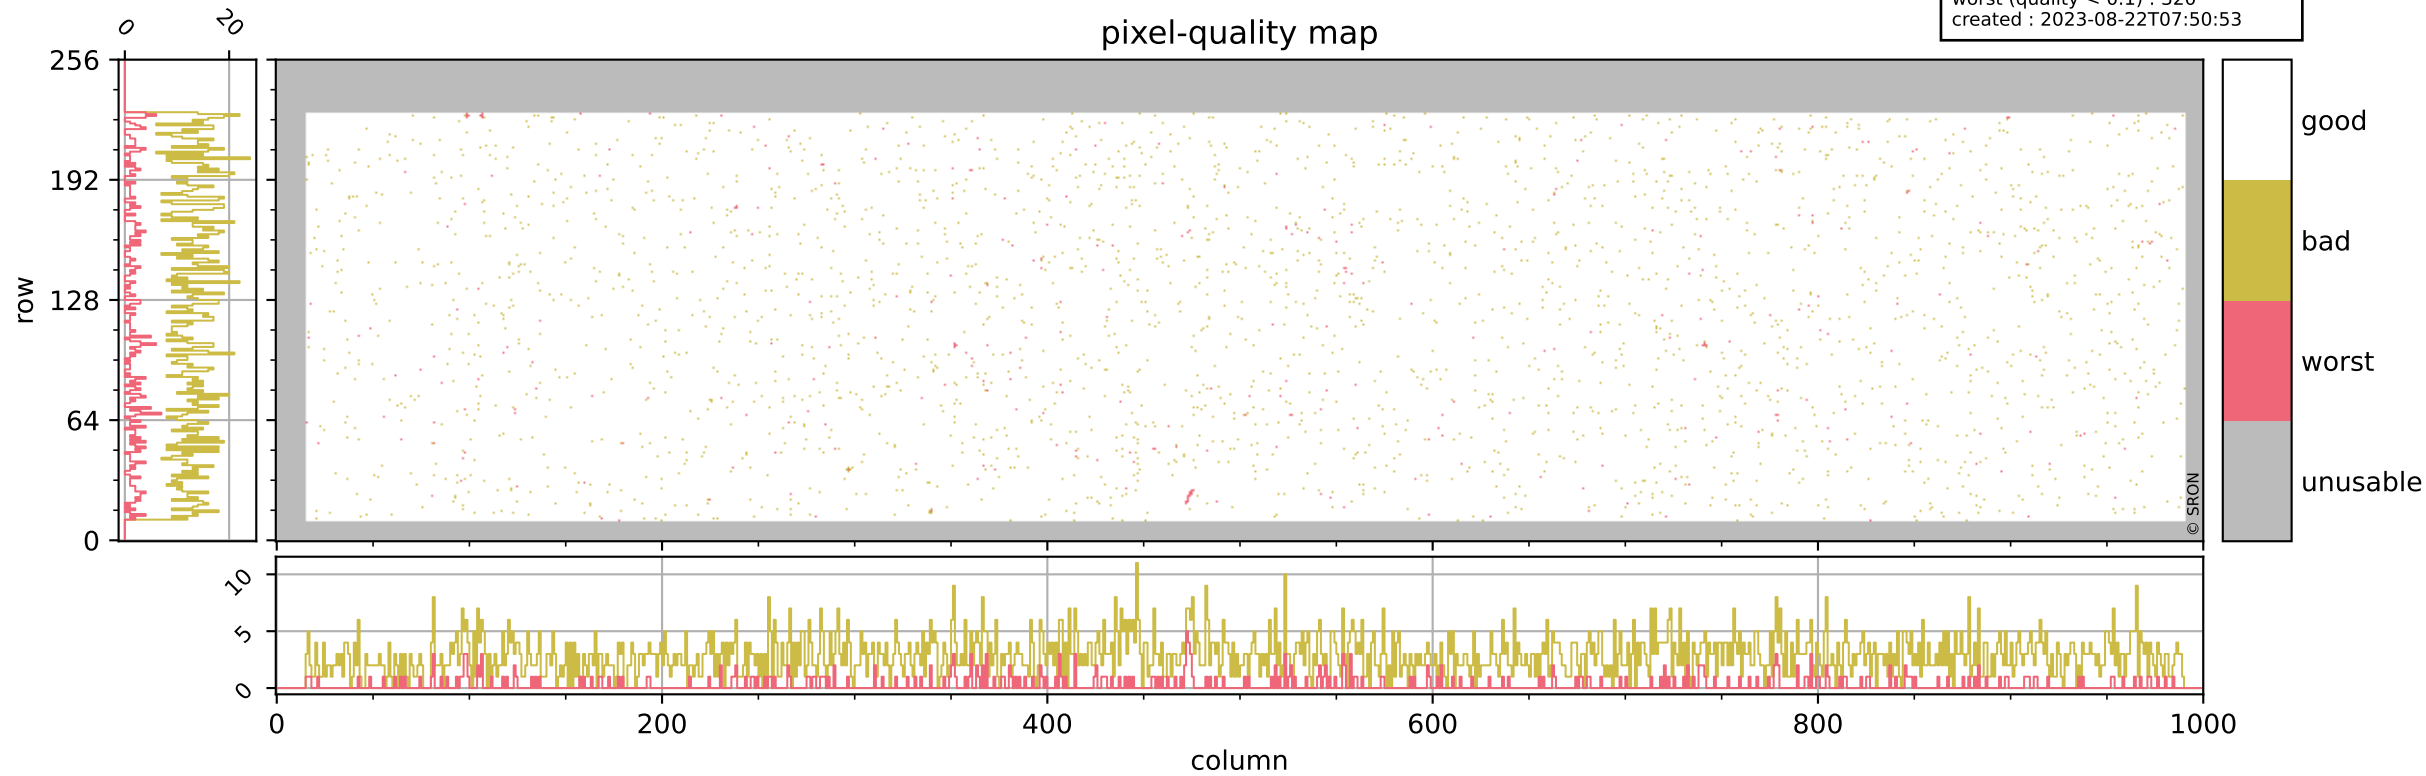

Tropomi SWIR pixel quality (official)

orbits : 19 in [6277, 6322]
coverage : 2018-12-30 / 2019-01-01
bad (quality < 0.8) : 2844
worst (quality < 0.1) : 320
created : 2023-08-22T07:50:53

pixel-quality map

Tropomi SWIR pixel quality (official)

orbits : 19 in [6277, 6322]
coverage : 2018-12-30 / 2019-01-01
bad (quality < 0.8) : 293
worst (quality < 0.1) : 117
created : 2023-08-22T07:50:54

Tropomi SWIR pixel quality (official)

orbits : 19 in [6277, 6322]
coverage : 2018-12-30 / 2019-01-01
bad (quality < 0.8) : 2595
worst (quality < 0.1) : 240
created : 2023-08-22T07:50:54

pixel-quality map (noise average)

Tropomi SWIR pixel quality (official)

orbits : 19 in [6277, 6322]
coverage : 2018-12-30 / 2019-01-01
created : 2023-08-22T07:50:54

Histograms of pixel-quality

Tropomi SWIR pixel quality (official) ground-tracks of Sentinel-5P

orbits : 19 in [6277, 6322]
coverage : 2018-12-30 / 2019-01-01
created : 2023-08-22T07:50:55