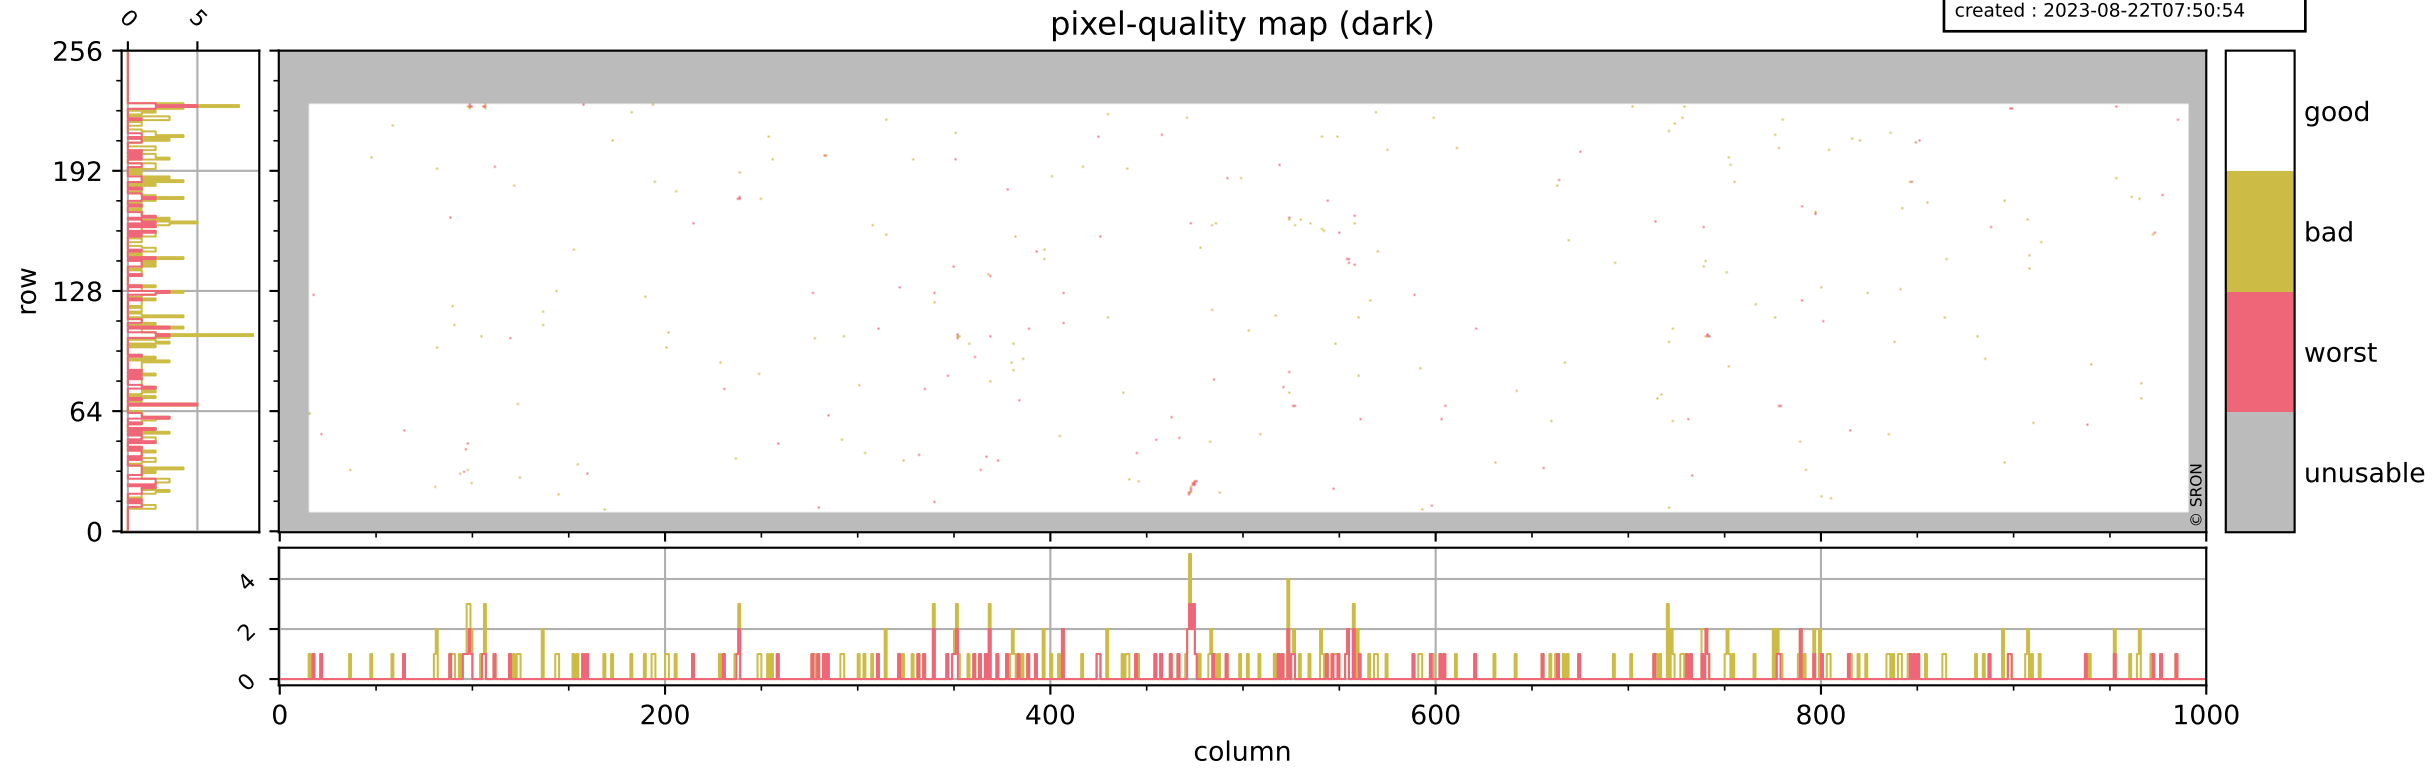

Tropomi SWIR pixel quality (official)

orbits : 19 in [6277, 6322]
coverage : 2018-12-30 / 2019-01-01
bad (quality < 0.8) : 2844
worst (quality < 0.1) : 320
created : 2023-08-22T07:50:53

pixel-quality map

Tropomi SWIR pixel quality (official)

orbits : 19 in [6277, 6322]
coverage : 2018-12-30 / 2019-01-01
bad (quality < 0.8) : 293
worst (quality < 0.1) : 117
created : 2023-08-22T07:50:54

Tropomi SWIR pixel quality (official)

orbits : 19 in [6277, 6322]
coverage : 2018-12-30 / 2019-01-01
bad (quality < 0.8) : 2595
worst (quality < 0.1) : 240
created : 2023-08-22T07:50:54

pixel-quality map (noise average)

Tropomi SWIR pixel quality (official)

orbits : 19 in [6277, 6322]
coverage : 2018-12-30 / 2019-01-01
to good : 360
good to bad : 843
to worst : 109
created : 2023-08-22T07:50:54

total quality compared with SWIR pixel-quality CKD

Tropomi SWIR pixel quality (official)