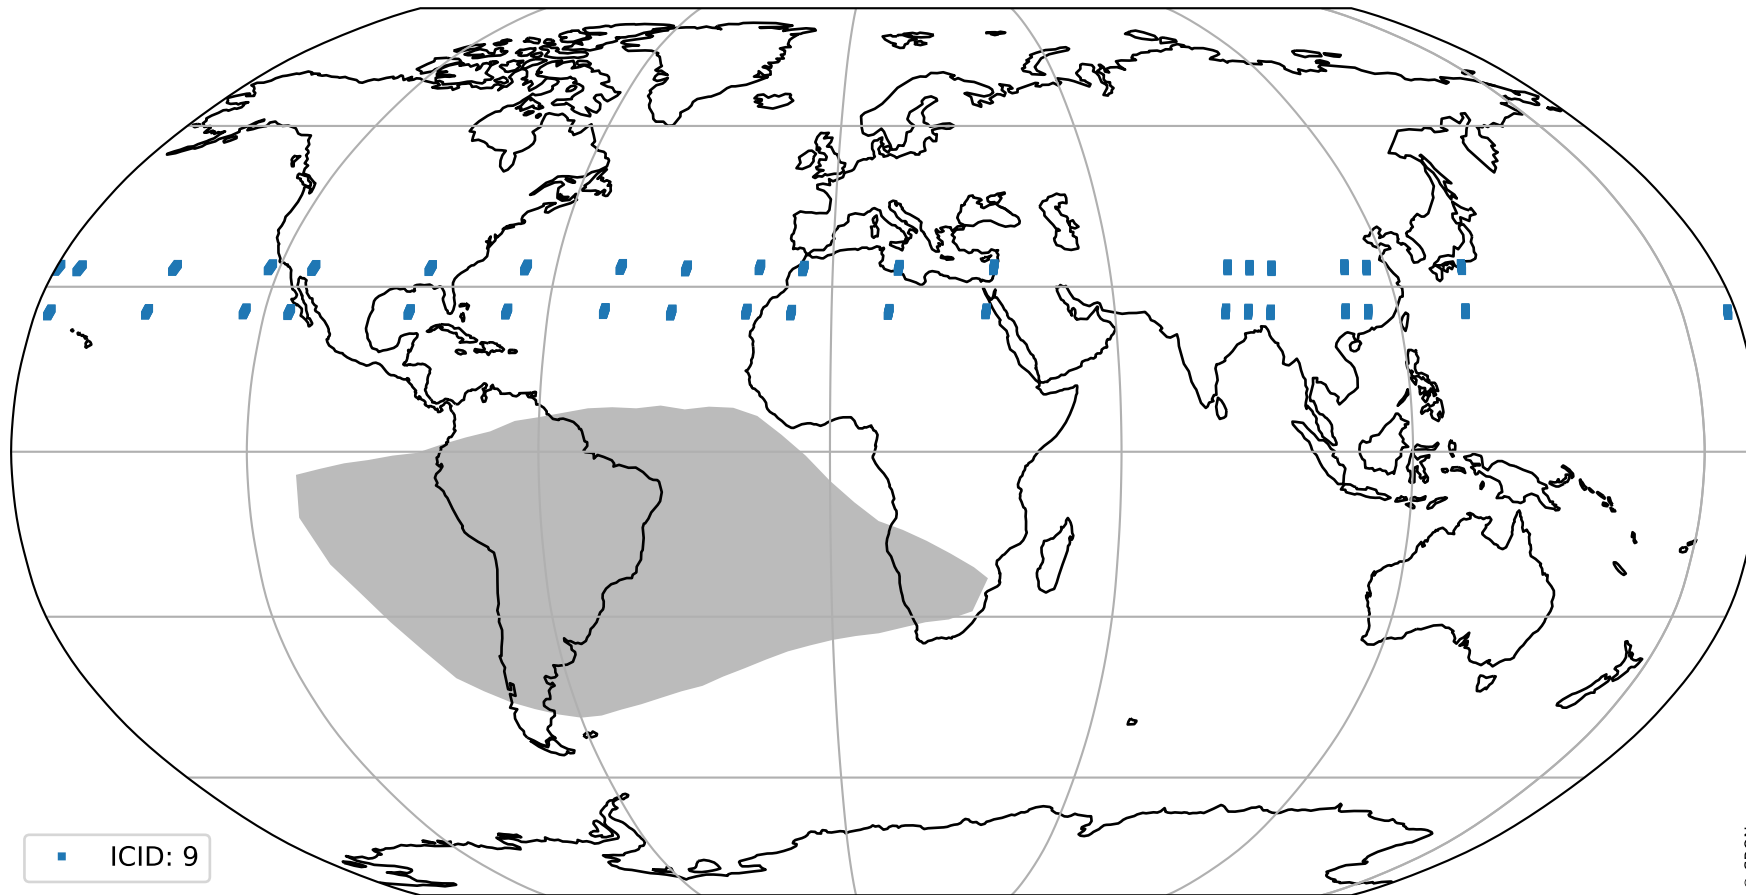

Tropomi SWIR pixel quality (official)

orbits : 19 in [6307, 6352]
coverage : 2019-01-01 / 2019-01-04
created : 2023-08-22T07:50:59

Histograms of pixel-quality

Tropomi SWIR pixel quality (official) ground-tracks of Sentinel-5P

orbits : 19 in [6307, 6352]
coverage : 2019-01-01 / 2019-01-04
created : 2023-08-22T07:50:59

Tropomi SWIR pixel quality (official)

orbits : [2827, 6352]
coverage : 2018-04-30 / 2019-01-04
created : 2023-08-22T07:50:59