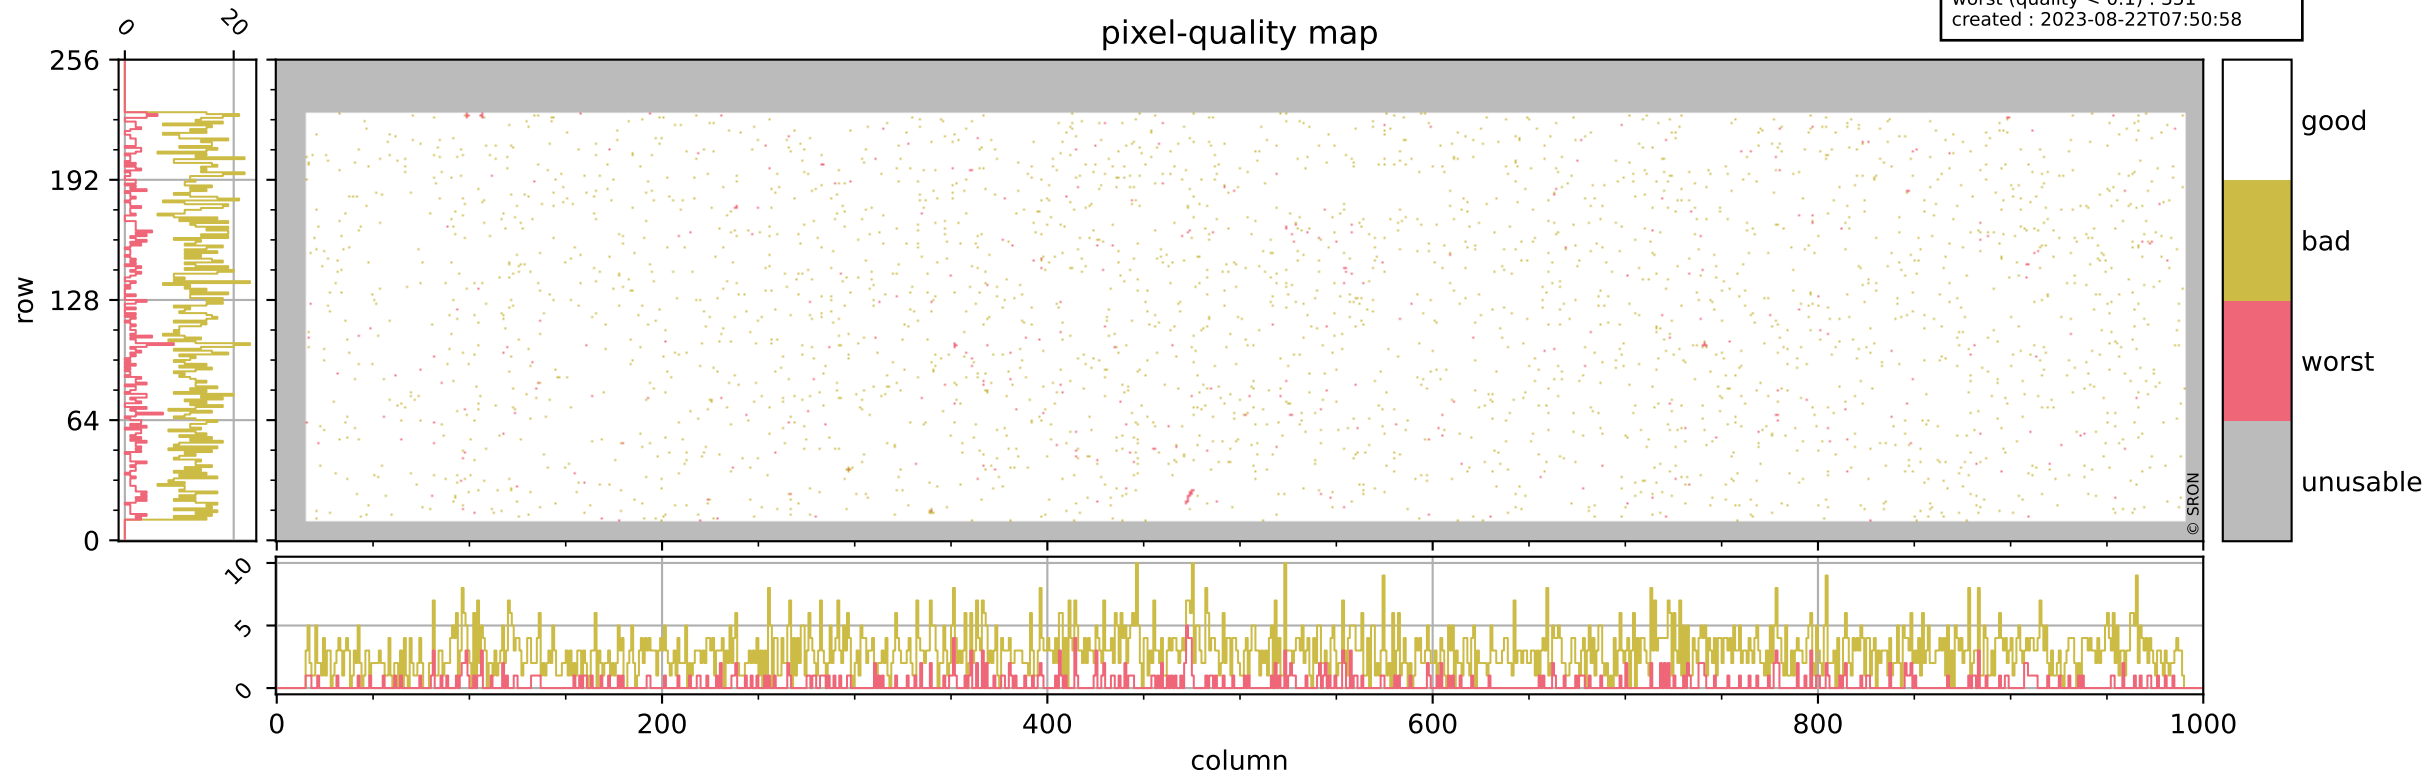

Tropomi SWIR pixel quality (official)

orbits : 19 in [6307, 6352]
coverage : 2019-01-01 / 2019-01-04
bad (quality < 0.8) : 2888
worst (quality < 0.1) : 351
created : 2023-08-22T07:50:58

pixel-quality map

Tropomi SWIR pixel quality (official)

orbits : 19 in [6307, 6352]
coverage : 2019-01-01 / 2019-01-04
bad (quality < 0.8) : 293
worst (quality < 0.1) : 114
created : 2023-08-22T07:50:58

pixel-quality map (dark)

Tropomi SWIR pixel quality (official)

orbits : 19 in [6307, 6352]
coverage : 2019-01-01 / 2019-01-04
bad (quality < 0.8) : 2640
worst (quality < 0.1) : 271
created : 2023-08-22T07:50:58

pixel-quality map (noise average)

Tropomi SWIR pixel quality (official)

orbits : 19 in [6307, 6352]
coverage : 2019-01-01 / 2019-01-04
created : 2023-08-22T07:50:59

Histograms of pixel-quality

Tropomi SWIR pixel quality (official) ground-tracks of Sentinel-5P