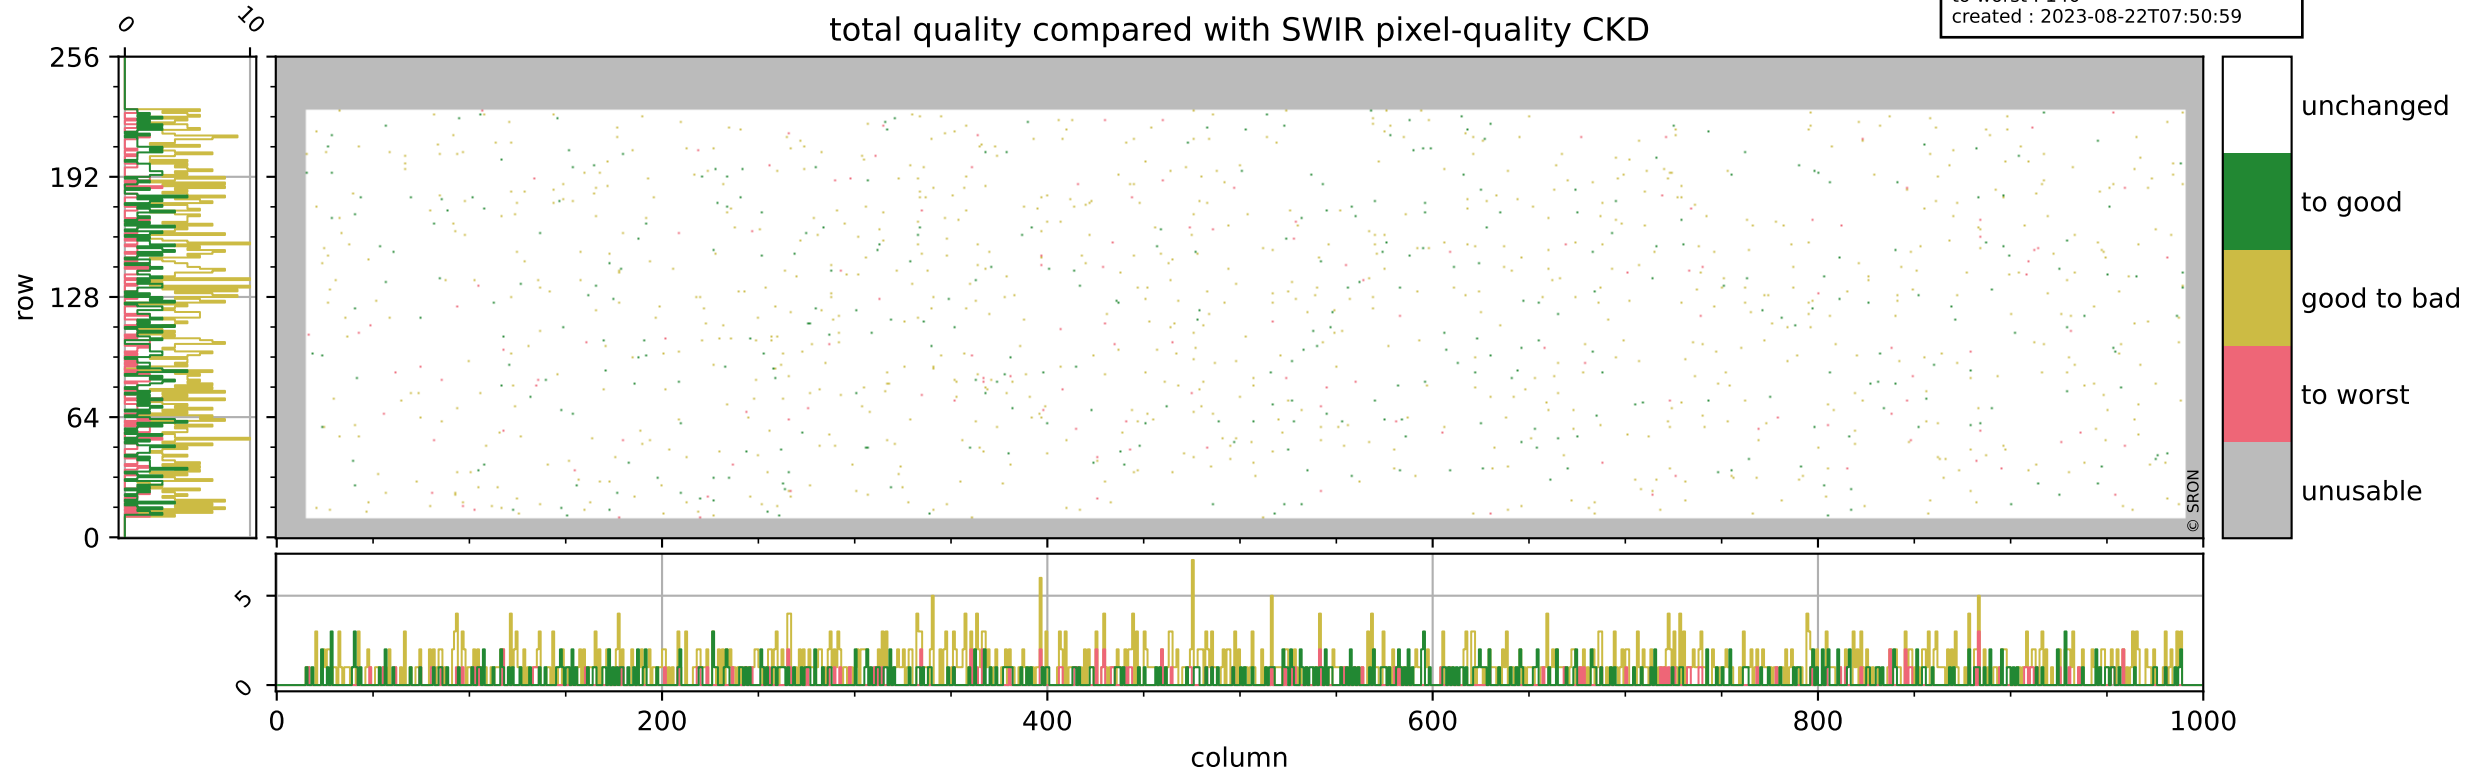

Tropomi SWIR pixel quality (official)

orbits : 19 in [6307, 6352]
coverage : 2019-01-01 / 2019-01-04
bad (quality < 0.8) : 293
worst (quality < 0.1) : 114
created : 2023-08-22T07:50:58

pixel-quality map (dark)

Tropomi SWIR pixel quality (official)

orbits : 19 in [6307, 6352]
coverage : 2019-01-01 / 2019-01-04
bad (quality < 0.8) : 2640
worst (quality < 0.1) : 271
created : 2023-08-22T07:50:58

pixel-quality map (noise average)

Tropomi SWIR pixel quality (official)

orbits : 19 in [6307, 6352]
coverage : 2019-01-01 / 2019-01-04
to good : 355
good to bad : 859
to worst : 140
created : 2023-08-22T07:50:59

total quality compared with SWIR pixel-quality CKD

Tropomi SWIR pixel quality (official)

orbits : 19 in [6307, 6352]
coverage : 2019-01-01 / 2019-01-04
created : 2023-08-22T07:50:59

Histograms of pixel-quality

Tropomi SWIR pixel quality (official) ground-tracks of Sentinel-5P