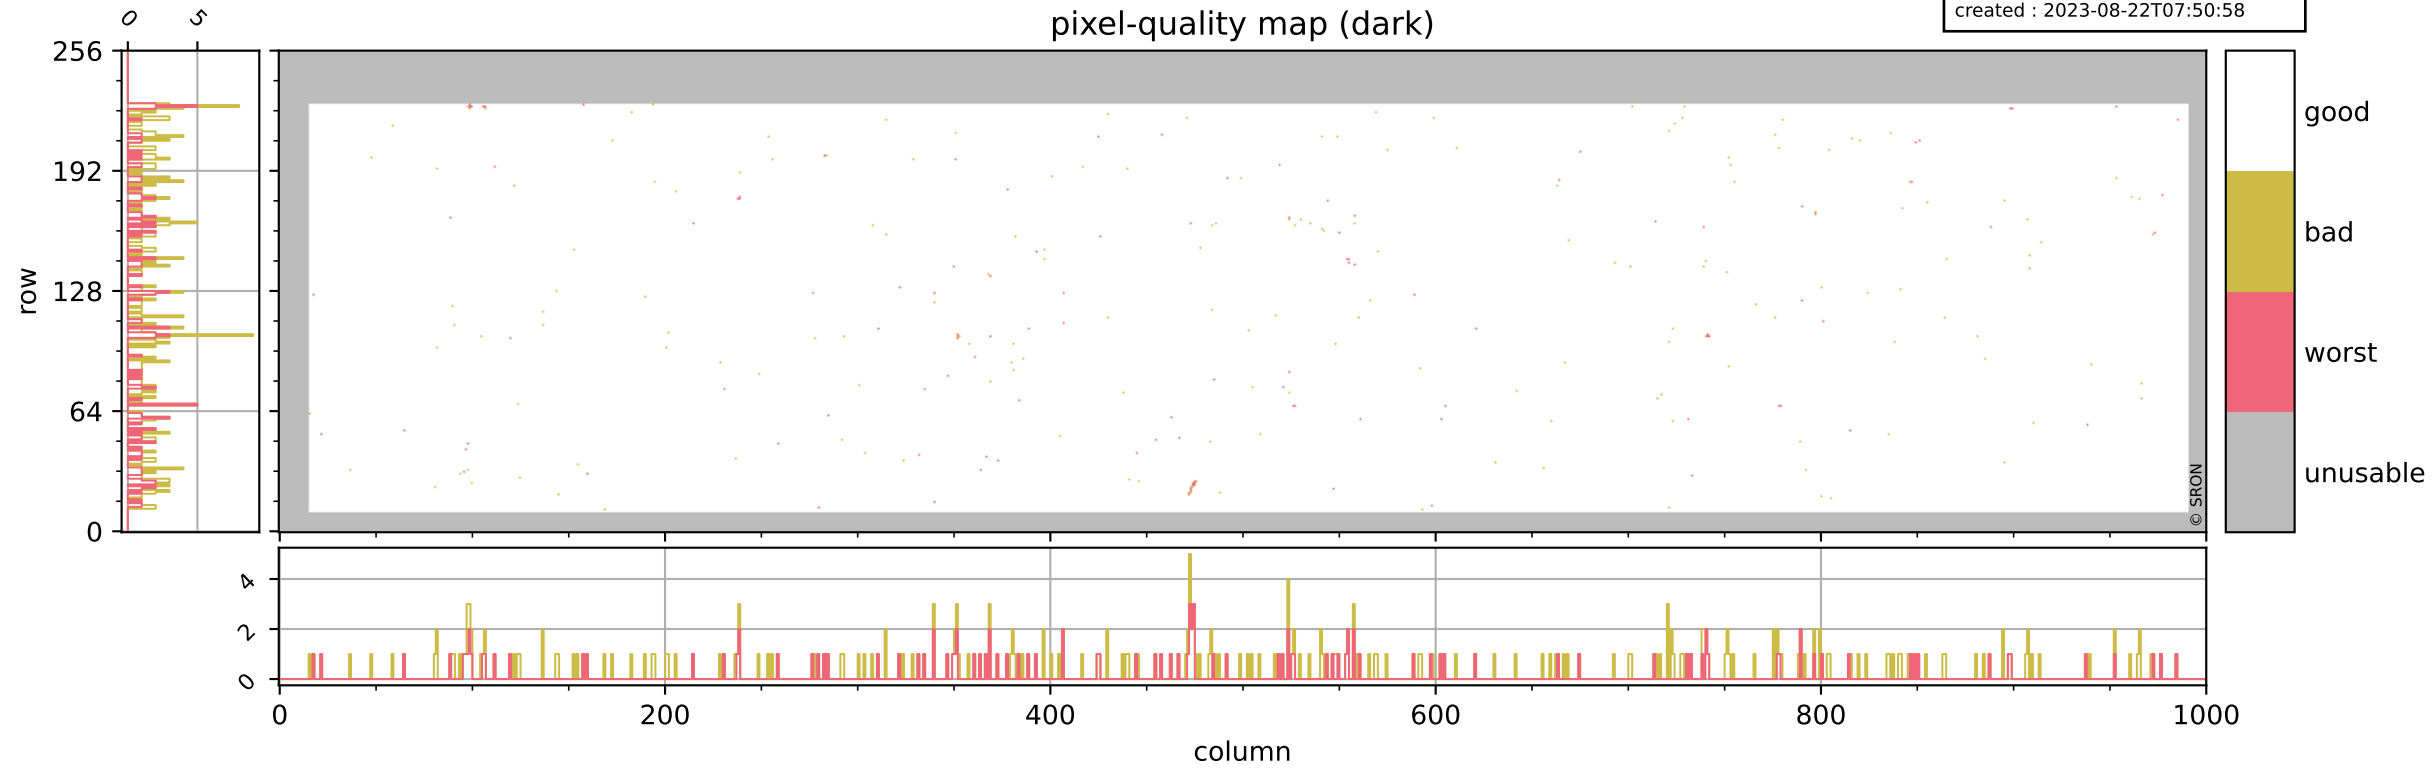

Tropomi SWIR pixel quality (official)

orbits : 19 in [6307, 6352]
coverage : 2019-01-01 / 2019-01-04
bad (quality < 0.8) : 2888
worst (quality < 0.1) : 351
created : 2023-08-22T07:50:58

pixel-quality map

Tropomi SWIR pixel quality (official)

orbits : 19 in [6307, 6352]
coverage : 2019-01-01 / 2019-01-04
bad (quality < 0.8) : 293
worst (quality < 0.1) : 114
created : 2023-08-22T07:50:58

pixel-quality map (dark)

Tropomi SWIR pixel quality (official)

orbits : 19 in [6307, 6352]
coverage : 2019-01-01 / 2019-01-04
bad (quality < 0.8) : 2640
worst (quality < 0.1) : 271
created : 2023-08-22T07:50:58

pixel-quality map (noise average)

Tropomi SWIR pixel quality (official)

orbits : 19 in [6307, 6352]
coverage : 2019-01-01 / 2019-01-04
created : 2023-08-22T07:50:59

Histograms of pixel-quality

Tropomi SWIR pixel quality (official) ground-tracks of Sentinel-5P