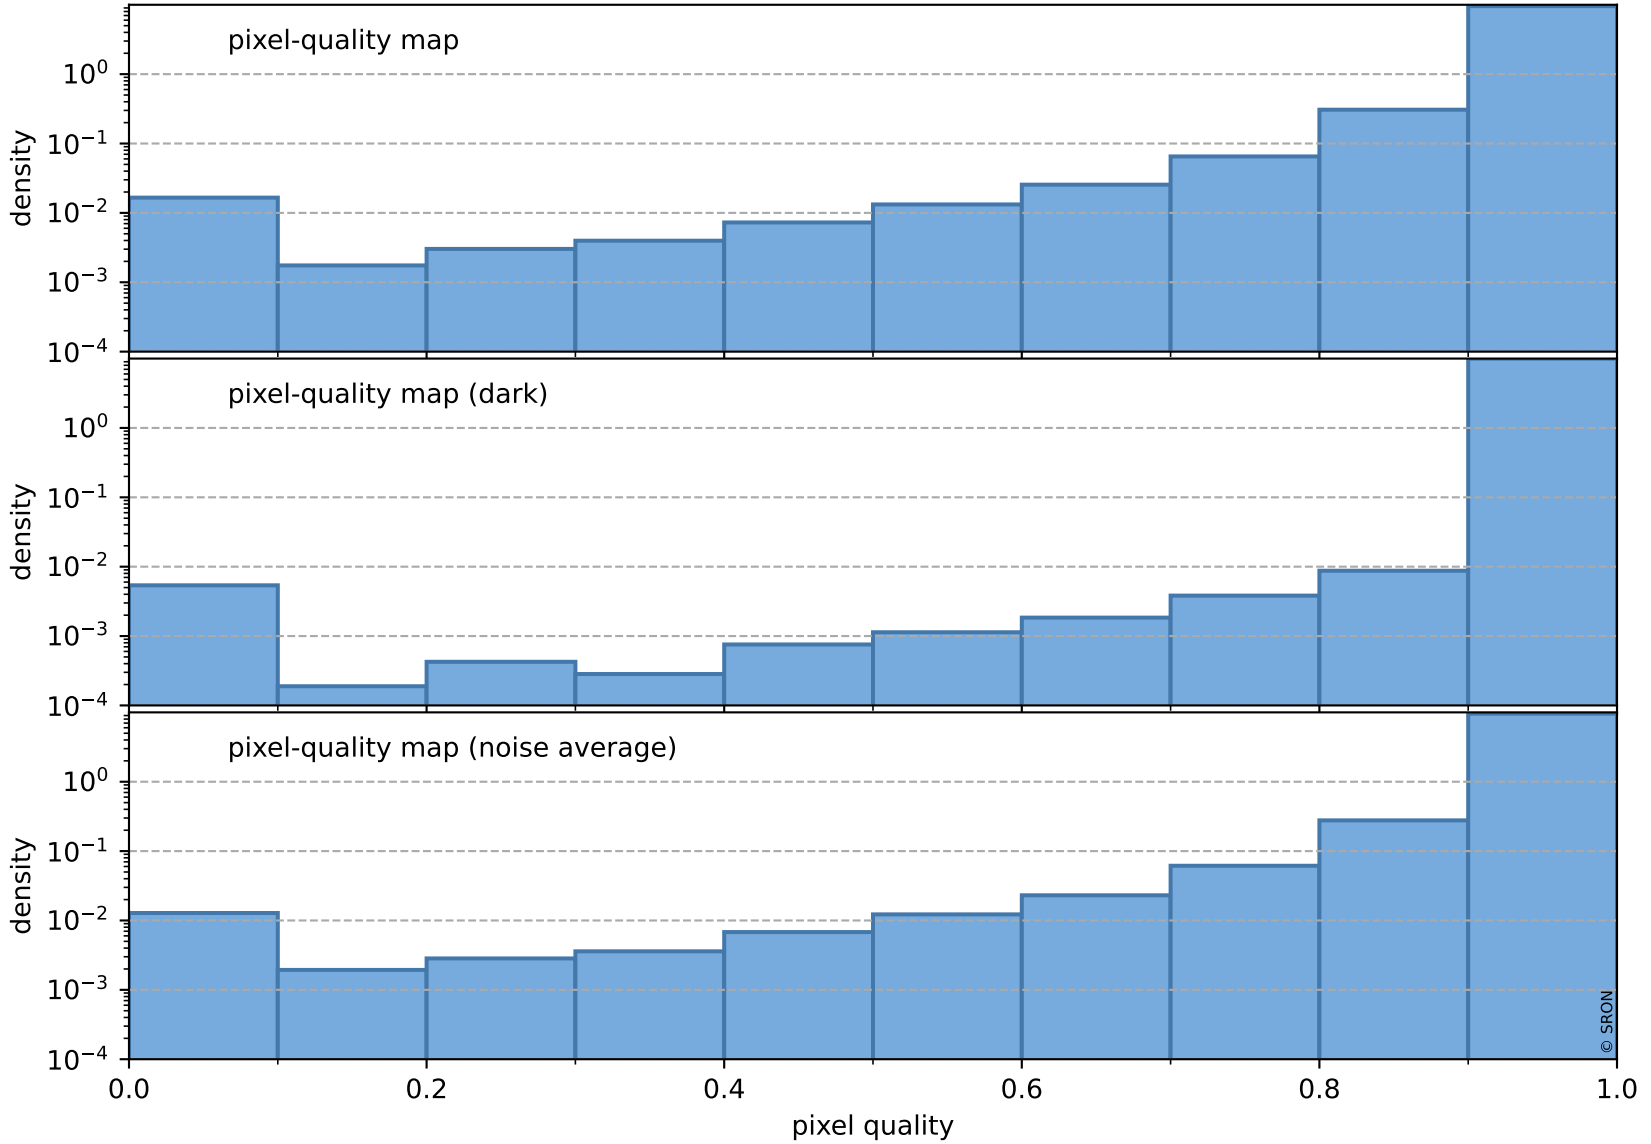

Tropomi SWIR pixel quality (official)

orbits : 19 in [6307, 6352]
coverage : 2019-01-01 / 2019-01-04
to good : 355
good to bad : 859
to worst : 140
created : 2023-08-22T07:50:59

total quality compared with SWIR pixel-quality CKD

Tropomi SWIR pixel quality (official)

orbits : 19 in [6307, 6352]
coverage : 2019-01-01 / 2019-01-04
created : 2023-08-22T07:50:59

Histograms of pixel-quality

Tropomi SWIR pixel quality (official) ground-tracks of Sentinel-5P

orbits : 19 in [6307, 6352]
coverage : 2019-01-01 / 2019-01-04
created : 2023-08-22T07:50:59

Tropomi SWIR pixel quality (official)

orbits : [2827, 6352]
coverage : 2018-04-30 / 2019-01-04
created : 2023-08-22T07:50:59