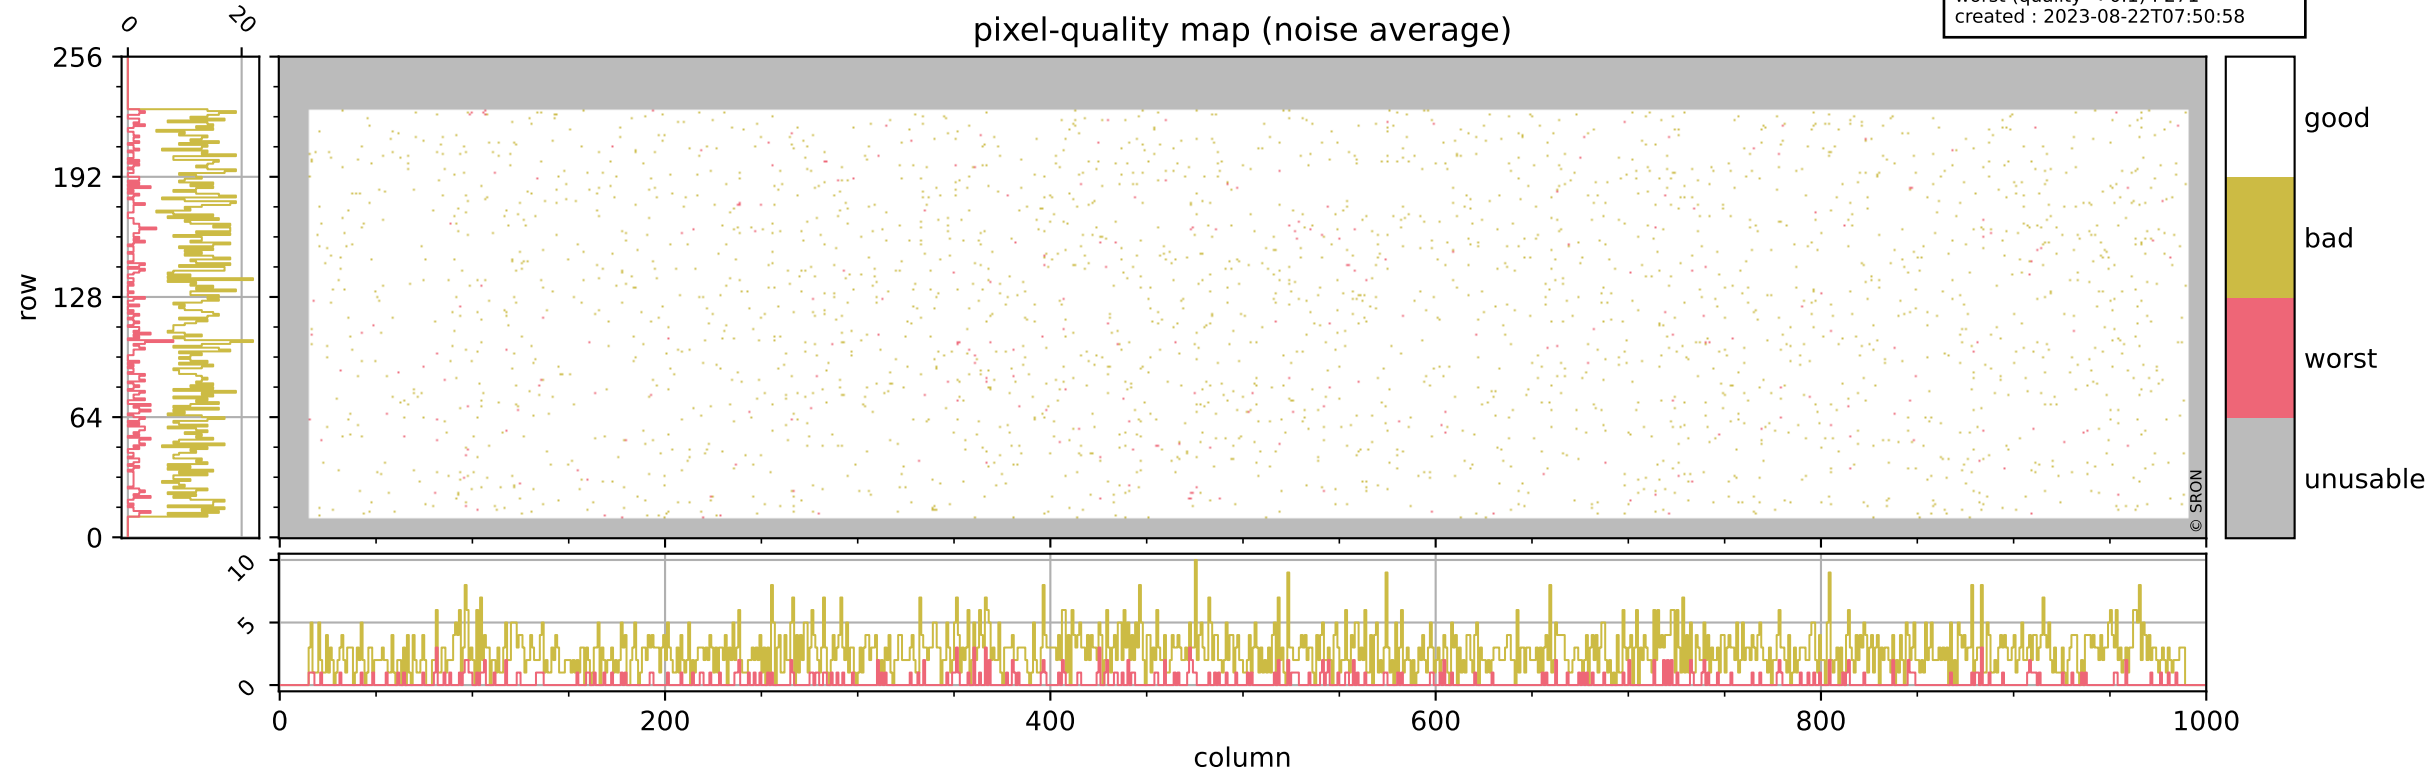

Tropomi SWIR pixel quality (official)

orbits : 19 in [6307, 6352]
coverage : 2019-01-01 / 2019-01-04
bad (quality < 0.8) : 293
worst (quality < 0.1) : 114
created : 2023-08-22T07:50:58

pixel-quality map (dark)

Tropomi SWIR pixel quality (official)

orbits : 19 in [6307, 6352]
coverage : 2019-01-01 / 2019-01-04
bad (quality < 0.8) : 2640
worst (quality < 0.1) : 271
created : 2023-08-22T07:50:58

pixel-quality map (noise average)

Tropomi SWIR pixel quality (official)

orbits : 19 in [6307, 6352]
coverage : 2019-01-01 / 2019-01-04
to good : 355
good to bad : 859
to worst : 140
created : 2023-08-22T07:50:59

total quality compared with SWIR pixel-quality CKD

Tropomi SWIR pixel quality (official)

orbits : 19 in [6307, 6352]
coverage : 2019-01-01 / 2019-01-04
created : 2023-08-22T07:50:59

Histograms of pixel-quality

Tropomi SWIR pixel quality (official) ground-tracks of Sentinel-5P