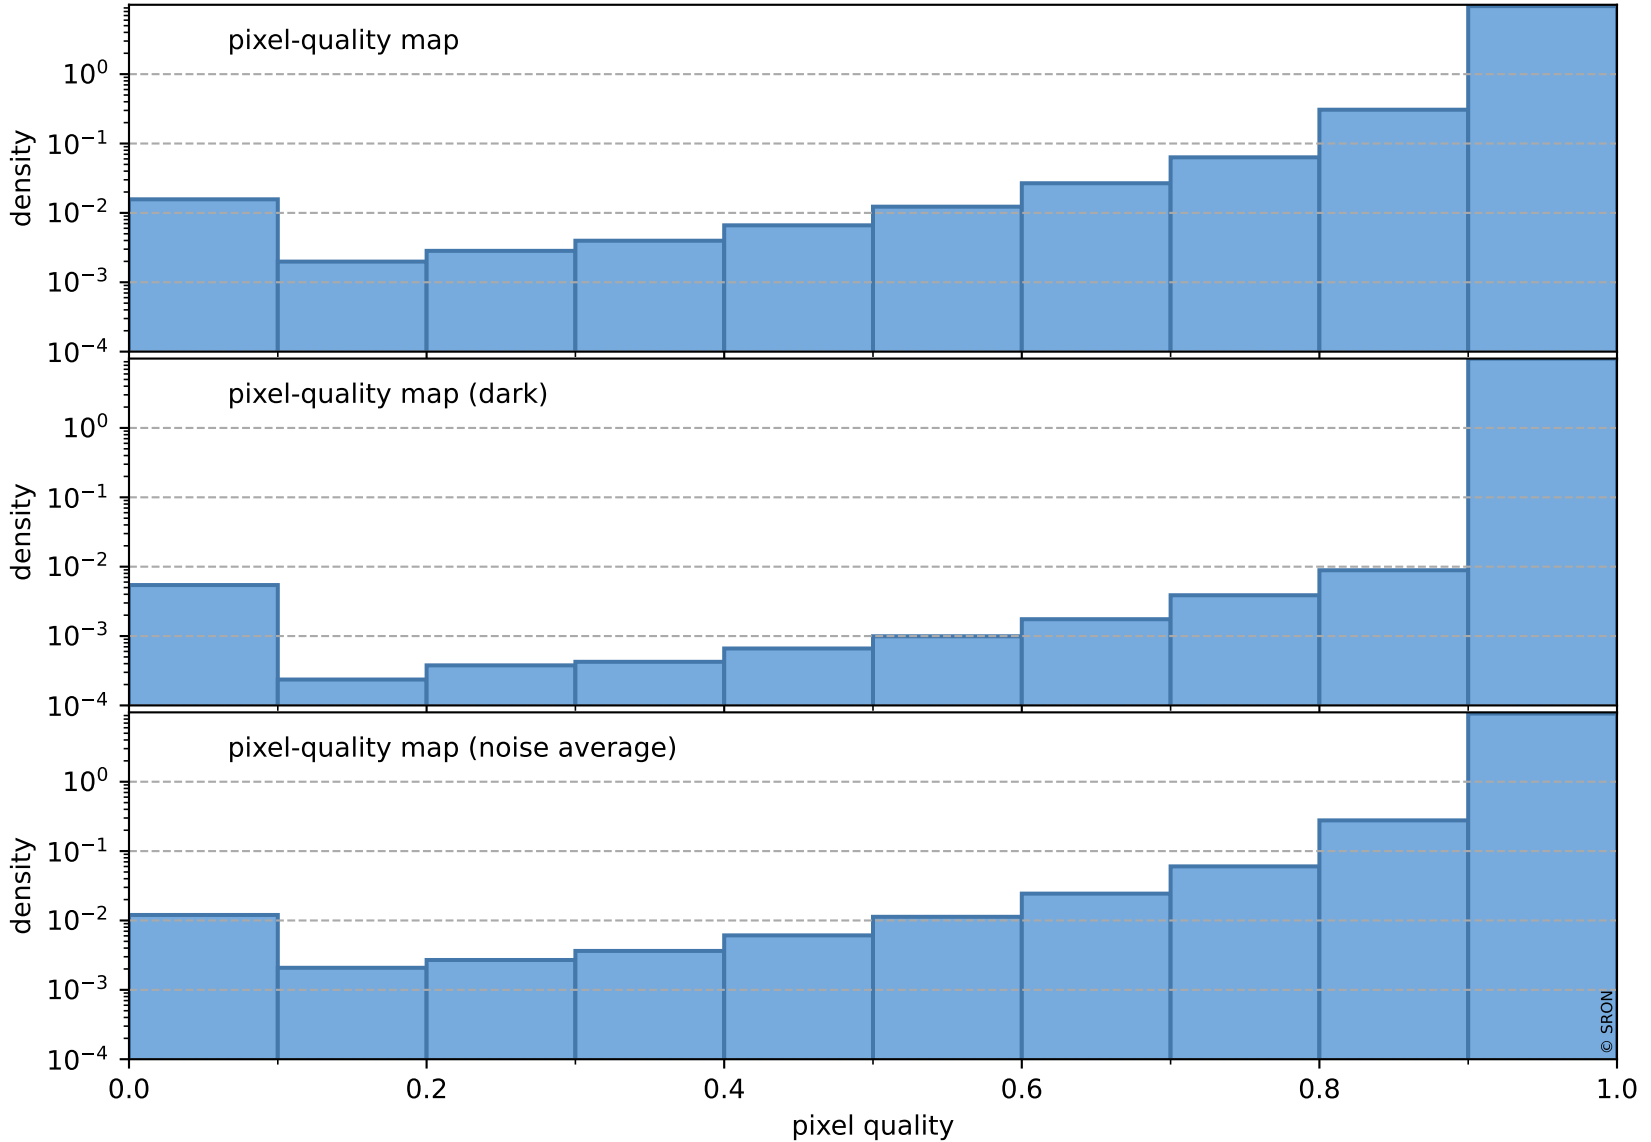

Tropomi SWIR pixel quality (official)

orbits : 19 in [6367, 6412]
coverage : 2019-01-05 / 2019-01-08
to good : 365
good to bad : 815
to worst : 124
created : 2023-08-22T07:51:07

total quality compared with SWIR pixel-quality CKD

Tropomi SWIR pixel quality (official)

orbits : 19 in [6367, 6412]
coverage : 2019-01-05 / 2019-01-08
created : 2023-08-22T07:51:08

Histograms of pixel-quality

Tropomi SWIR pixel quality (official) ground-tracks of Sentinel-5P