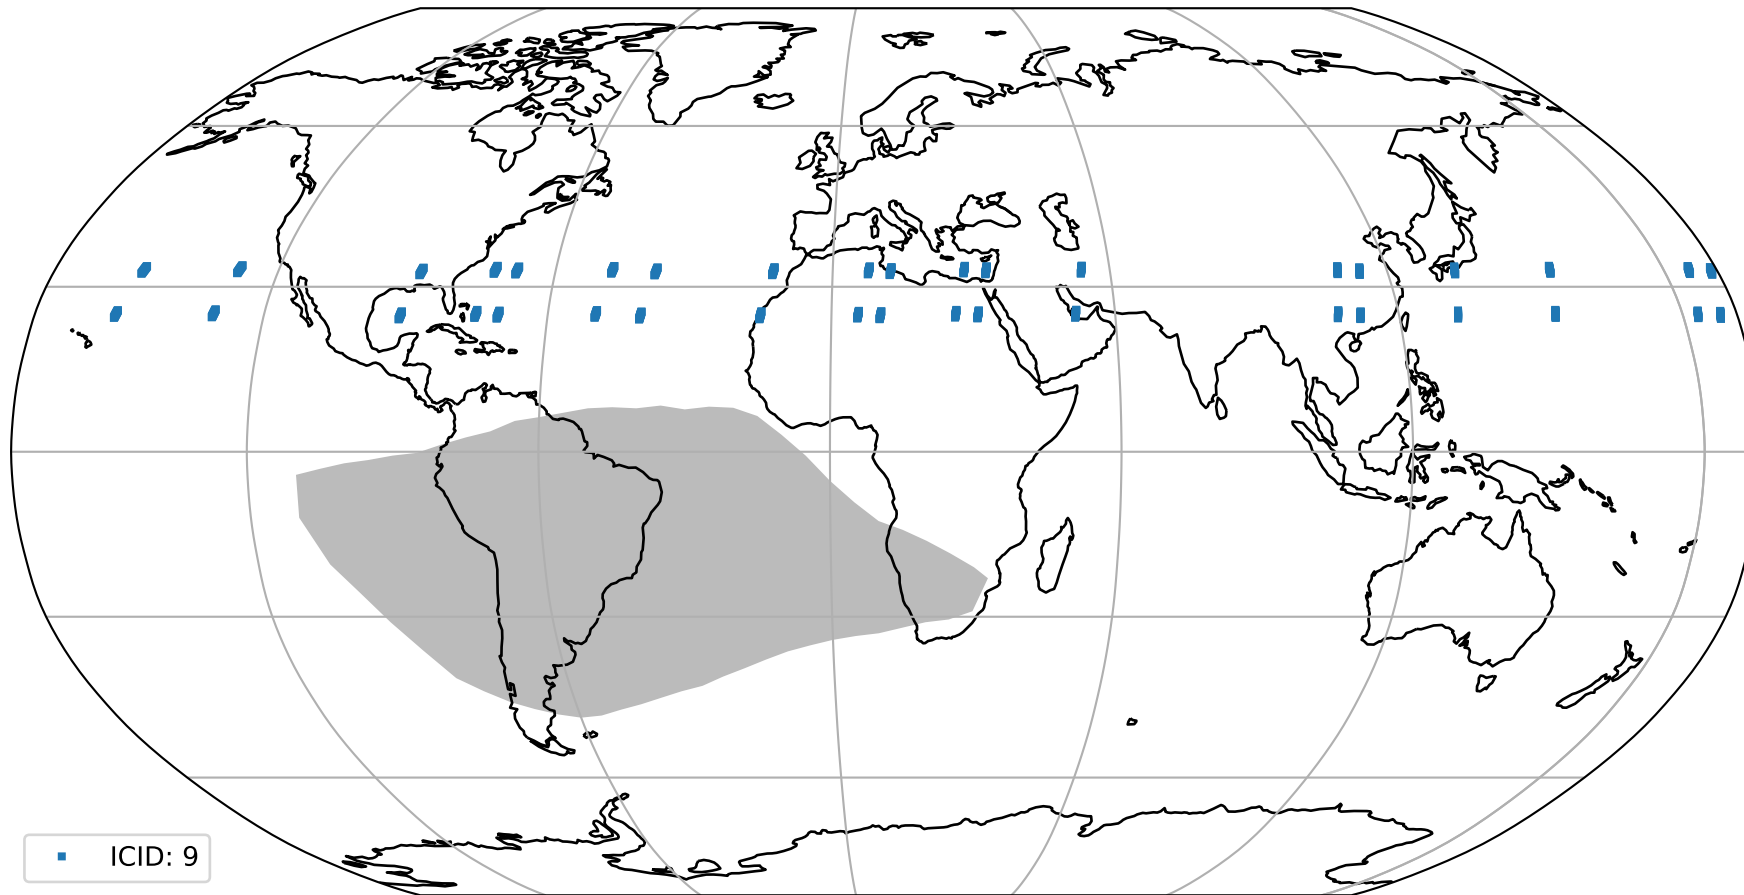

Tropomi SWIR pixel quality (official)

orbits : 19 in [6367, 6412]
coverage : 2019-01-05 / 2019-01-08
created : 2023-08-22T07:51:08

Histograms of pixel-quality

Tropomi SWIR pixel quality (official) ground-tracks of Sentinel-5P

orbits : 19 in [6367, 6412]
coverage : 2019-01-05 / 2019-01-08
created : 2023-08-22T07:51:08

■ ICID: 9

Tropomi SWIR pixel quality (official)

orbits : [2827, 6412]
coverage : 2018-04-30 / 2019-01-08
created : 2023-08-22T07:51:08