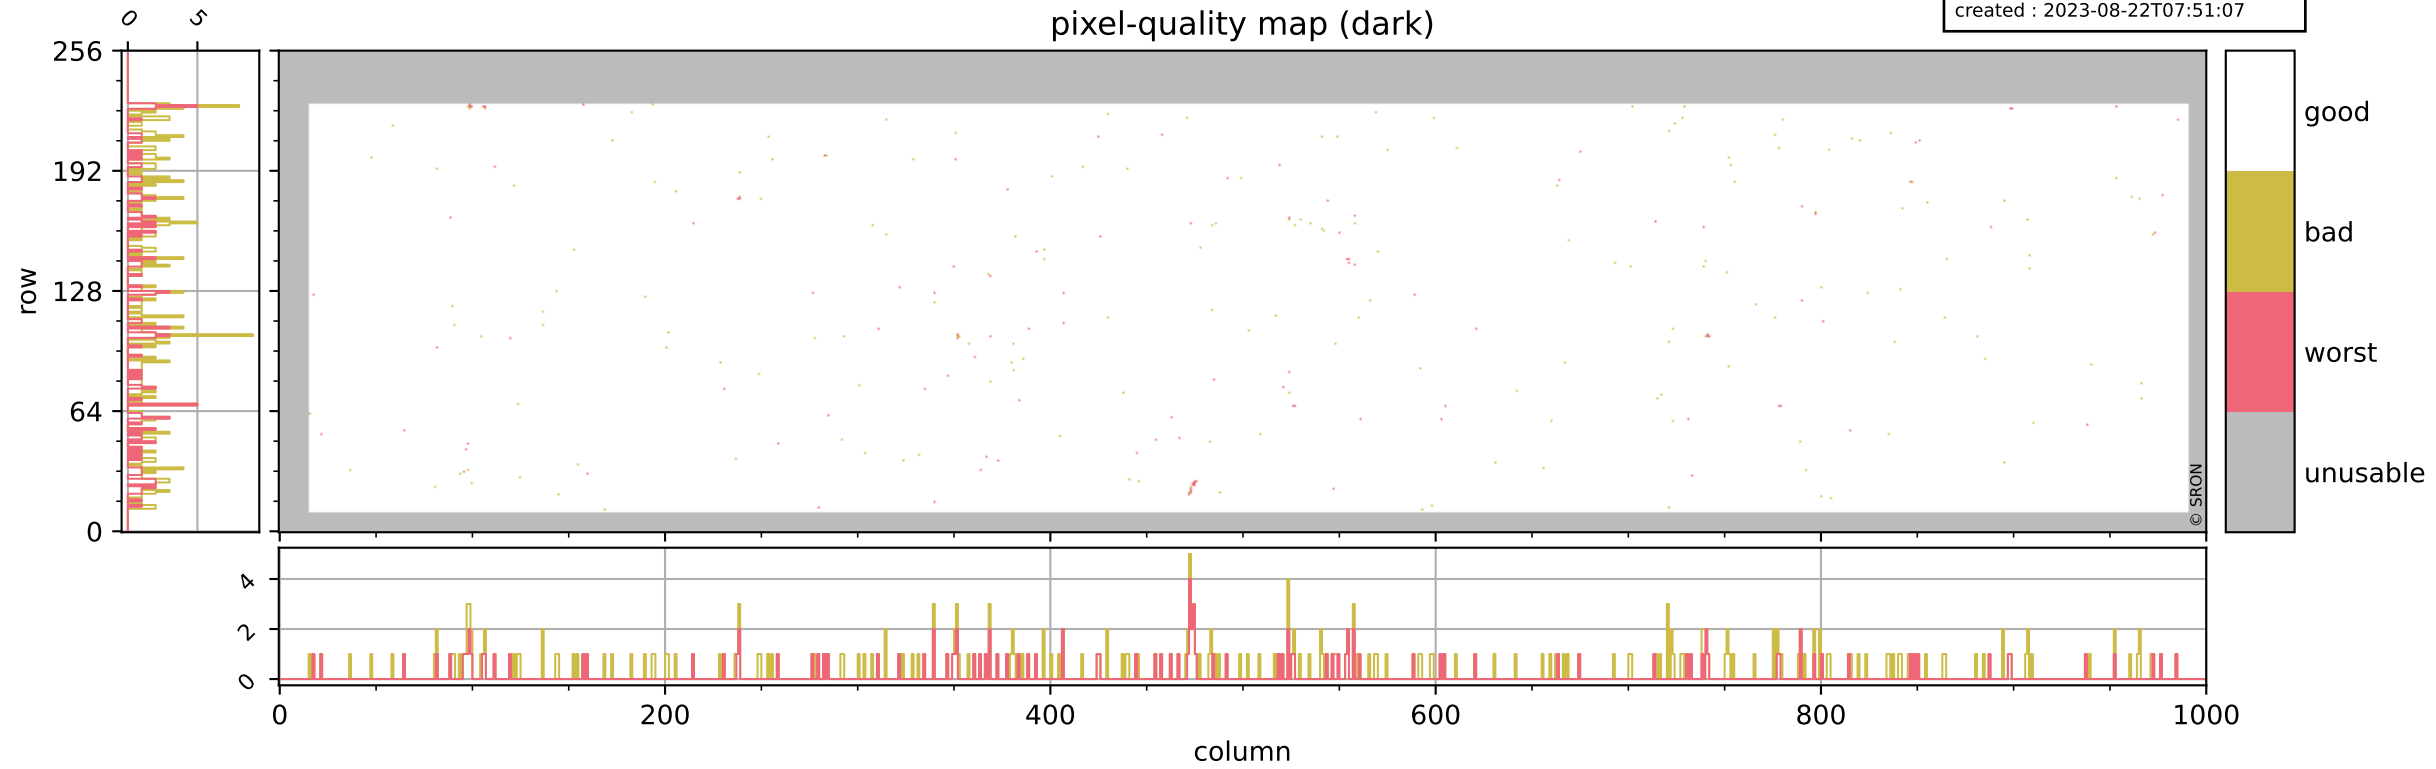

Tropomi SWIR pixel quality (official)

orbits : 19 in [6367, 6412]
coverage : 2019-01-05 / 2019-01-08
bad (quality < 0.8) : 2822
worst (quality < 0.1) : 332
created : 2023-08-22T07:51:07

pixel-quality map

Tropomi SWIR pixel quality (official)

orbits : 19 in [6367, 6412]
coverage : 2019-01-05 / 2019-01-08
bad (quality < 0.8) : 291
worst (quality < 0.1) : 115
created : 2023-08-22T07:51:07

pixel-quality map (dark)

Tropomi SWIR pixel quality (official)

orbits : 19 in [6367, 6412]
coverage : 2019-01-05 / 2019-01-08
bad (quality < 0.8) : 2590
worst (quality < 0.1) : 254
created : 2023-08-22T07:51:07

pixel-quality map (noise average)

Tropomi SWIR pixel quality (official)

orbits : 19 in [6367, 6412]
coverage : 2019-01-05 / 2019-01-08
created : 2023-08-22T07:51:08

Histograms of pixel-quality

Tropomi SWIR pixel quality (official) ground-tracks of Sentinel-5P