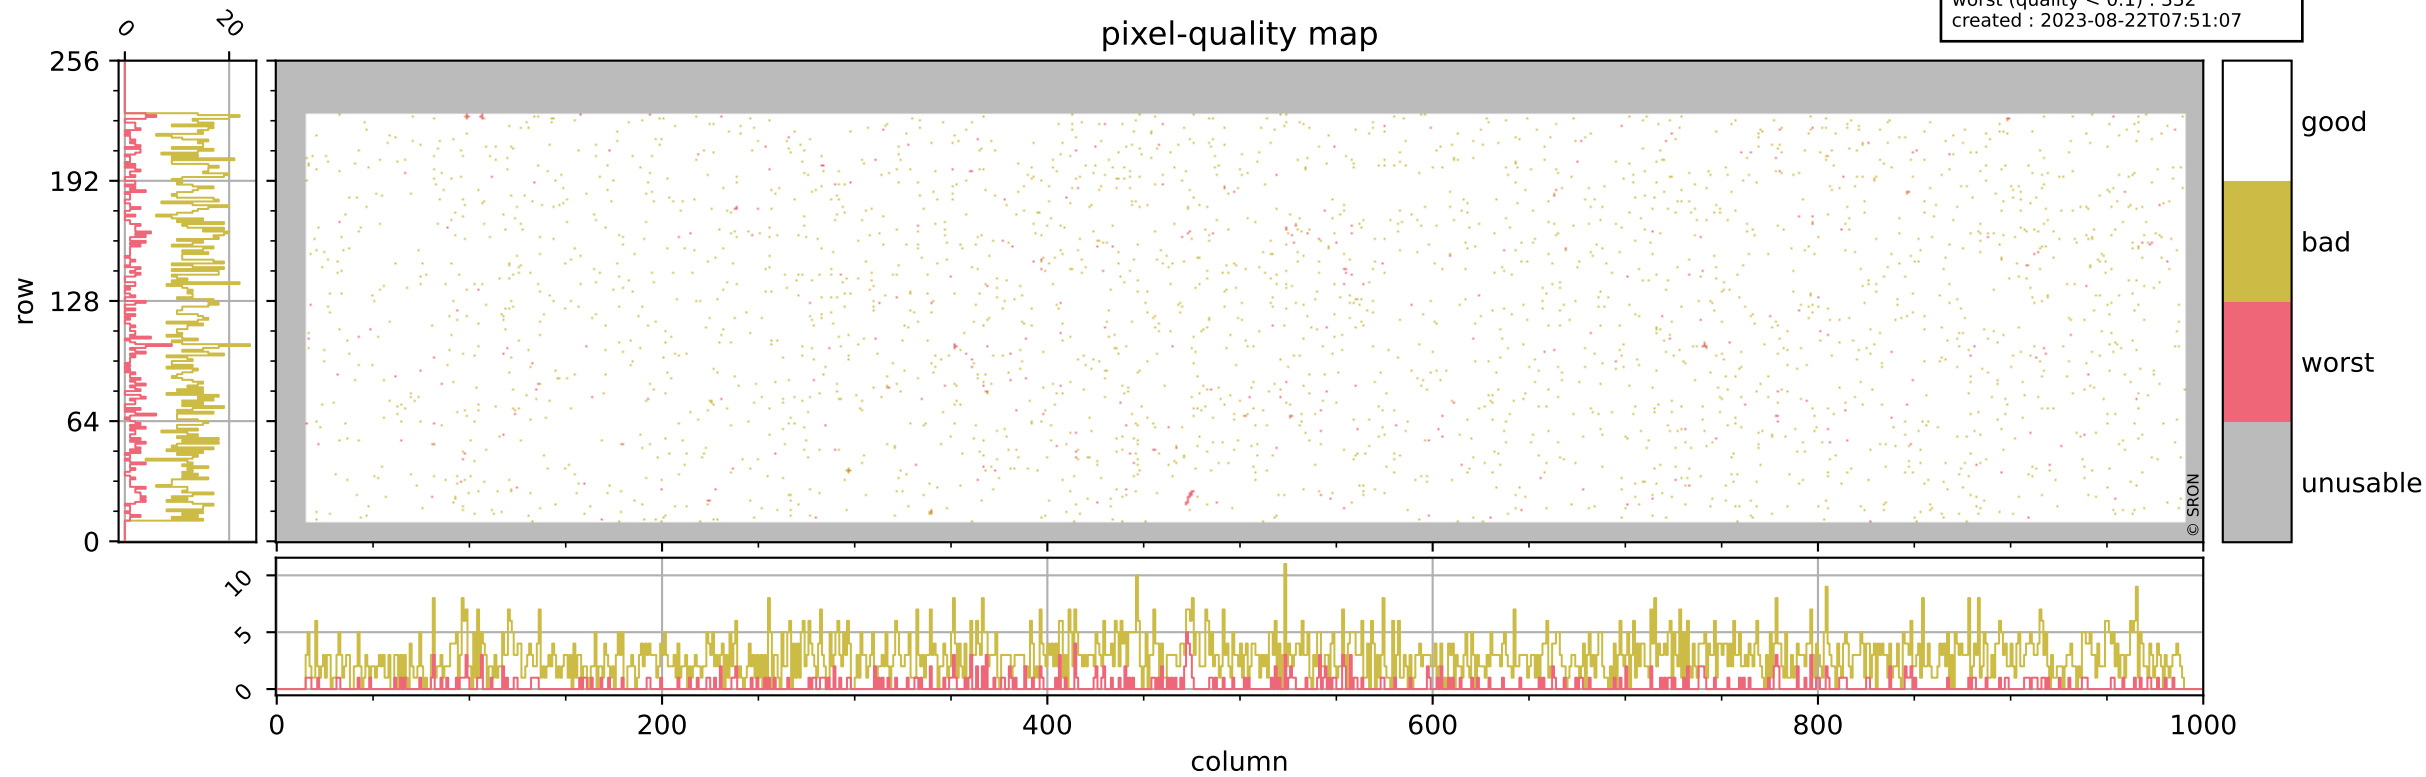

Tropomi SWIR pixel quality (official)

orbits : 19 in [6367, 6412]
coverage : 2019-01-05 / 2019-01-08
bad (quality < 0.8) : 2822
worst (quality < 0.1) : 332
created : 2023-08-22T07:51:07

pixel-quality map

Tropomi SWIR pixel quality (official)

orbits : 19 in [6367, 6412]
coverage : 2019-01-05 / 2019-01-08
bad (quality < 0.8) : 291
worst (quality < 0.1) : 115
created : 2023-08-22T07:51:07

pixel-quality map (dark)

Tropomi SWIR pixel quality (official)

orbits : 19 in [6367, 6412]
coverage : 2019-01-05 / 2019-01-08
bad (quality < 0.8) : 2590
worst (quality < 0.1) : 254
created : 2023-08-22T07:51:07

pixel-quality map (noise average)

Tropomi SWIR pixel quality (official)

orbits : 19 in [6367, 6412]
coverage : 2019-01-05 / 2019-01-08
created : 2023-08-22T07:51:08

Histograms of pixel-quality

Tropomi SWIR pixel quality (official) ground-tracks of Sentinel-5P