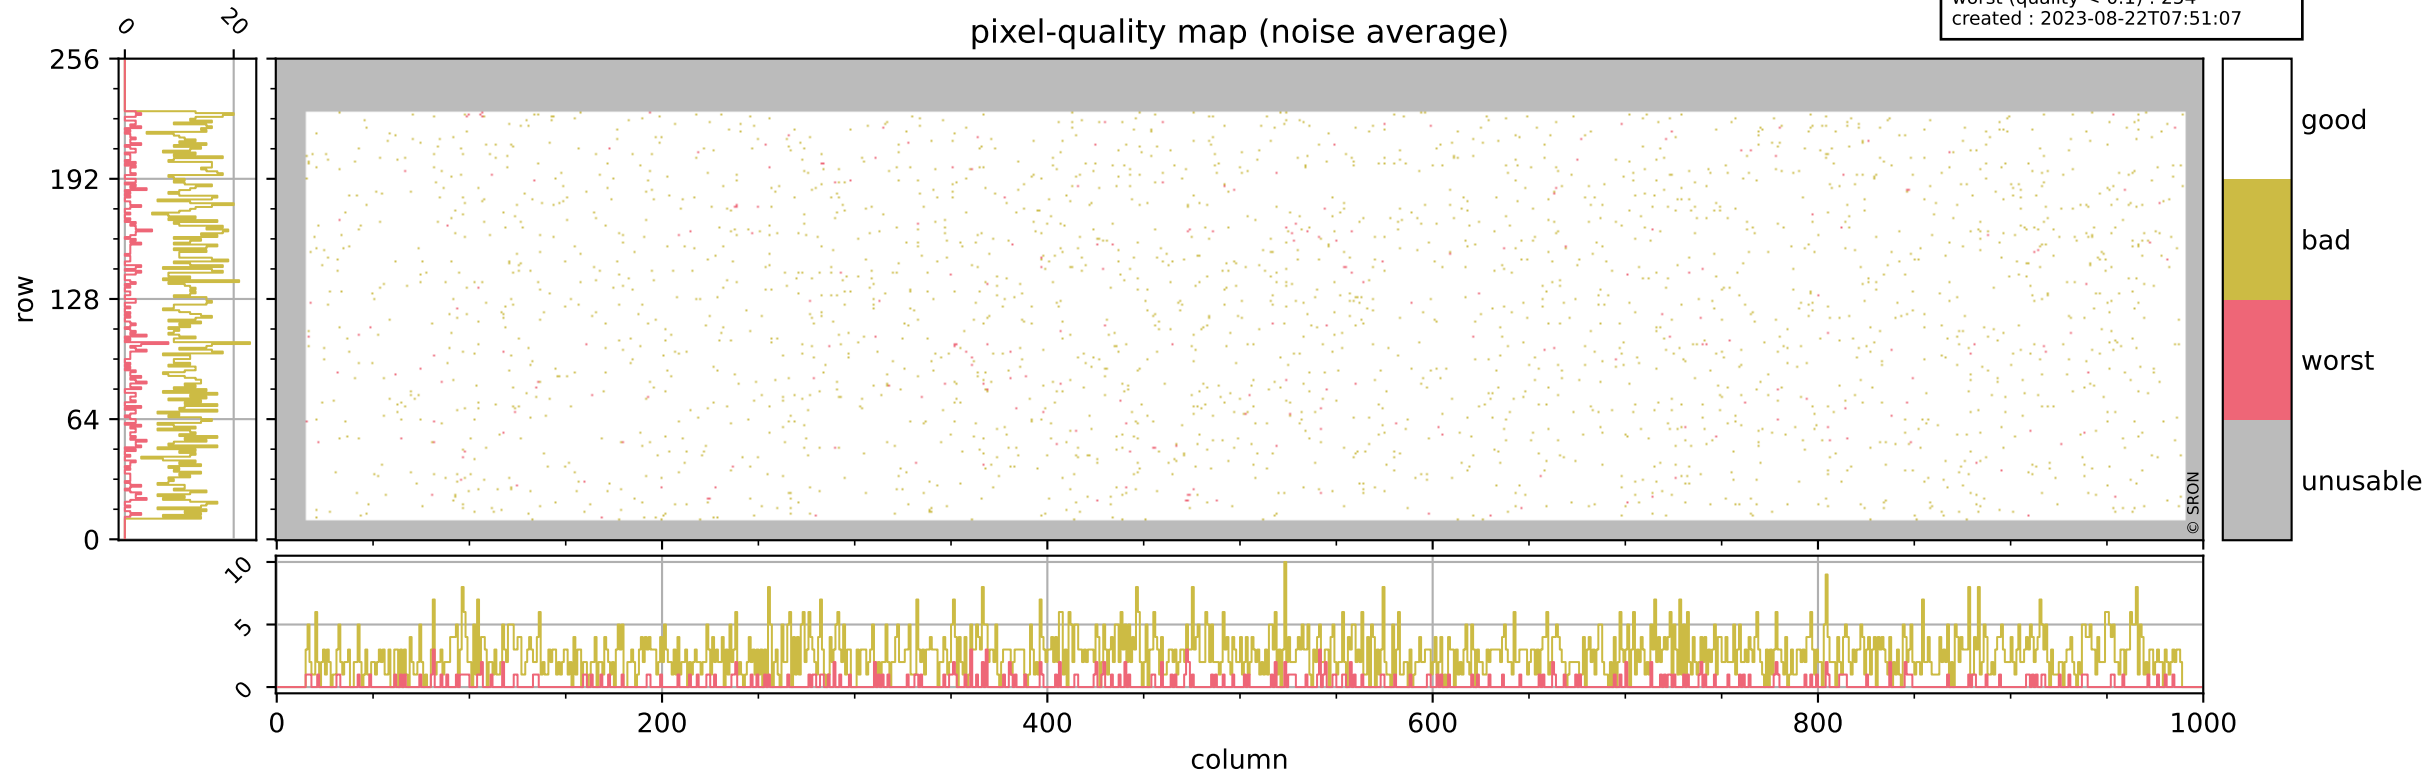

Tropomi SWIR pixel quality (official)

orbits : 19 in [6367, 6412]
coverage : 2019-01-05 / 2019-01-08
bad (quality < 0.8) : 291
worst (quality < 0.1) : 115
created : 2023-08-22T07:51:07

pixel-quality map (dark)

Tropomi SWIR pixel quality (official)

orbits : 19 in [6367, 6412]
coverage : 2019-01-05 / 2019-01-08
bad (quality < 0.8) : 2590
worst (quality < 0.1) : 254
created : 2023-08-22T07:51:07

pixel-quality map (noise average)

Tropomi SWIR pixel quality (official)

orbits : 19 in [6367, 6412]
coverage : 2019-01-05 / 2019-01-08
to good : 365
good to bad : 815
to worst : 124
created : 2023-08-22T07:51:07

total quality compared with SWIR pixel-quality CKD

Tropomi SWIR pixel quality (official)

orbits : 19 in [6367, 6412]
coverage : 2019-01-05 / 2019-01-08
created : 2023-08-22T07:51:08

Histograms of pixel-quality

Tropomi SWIR pixel quality (official) ground-tracks of Sentinel-5P