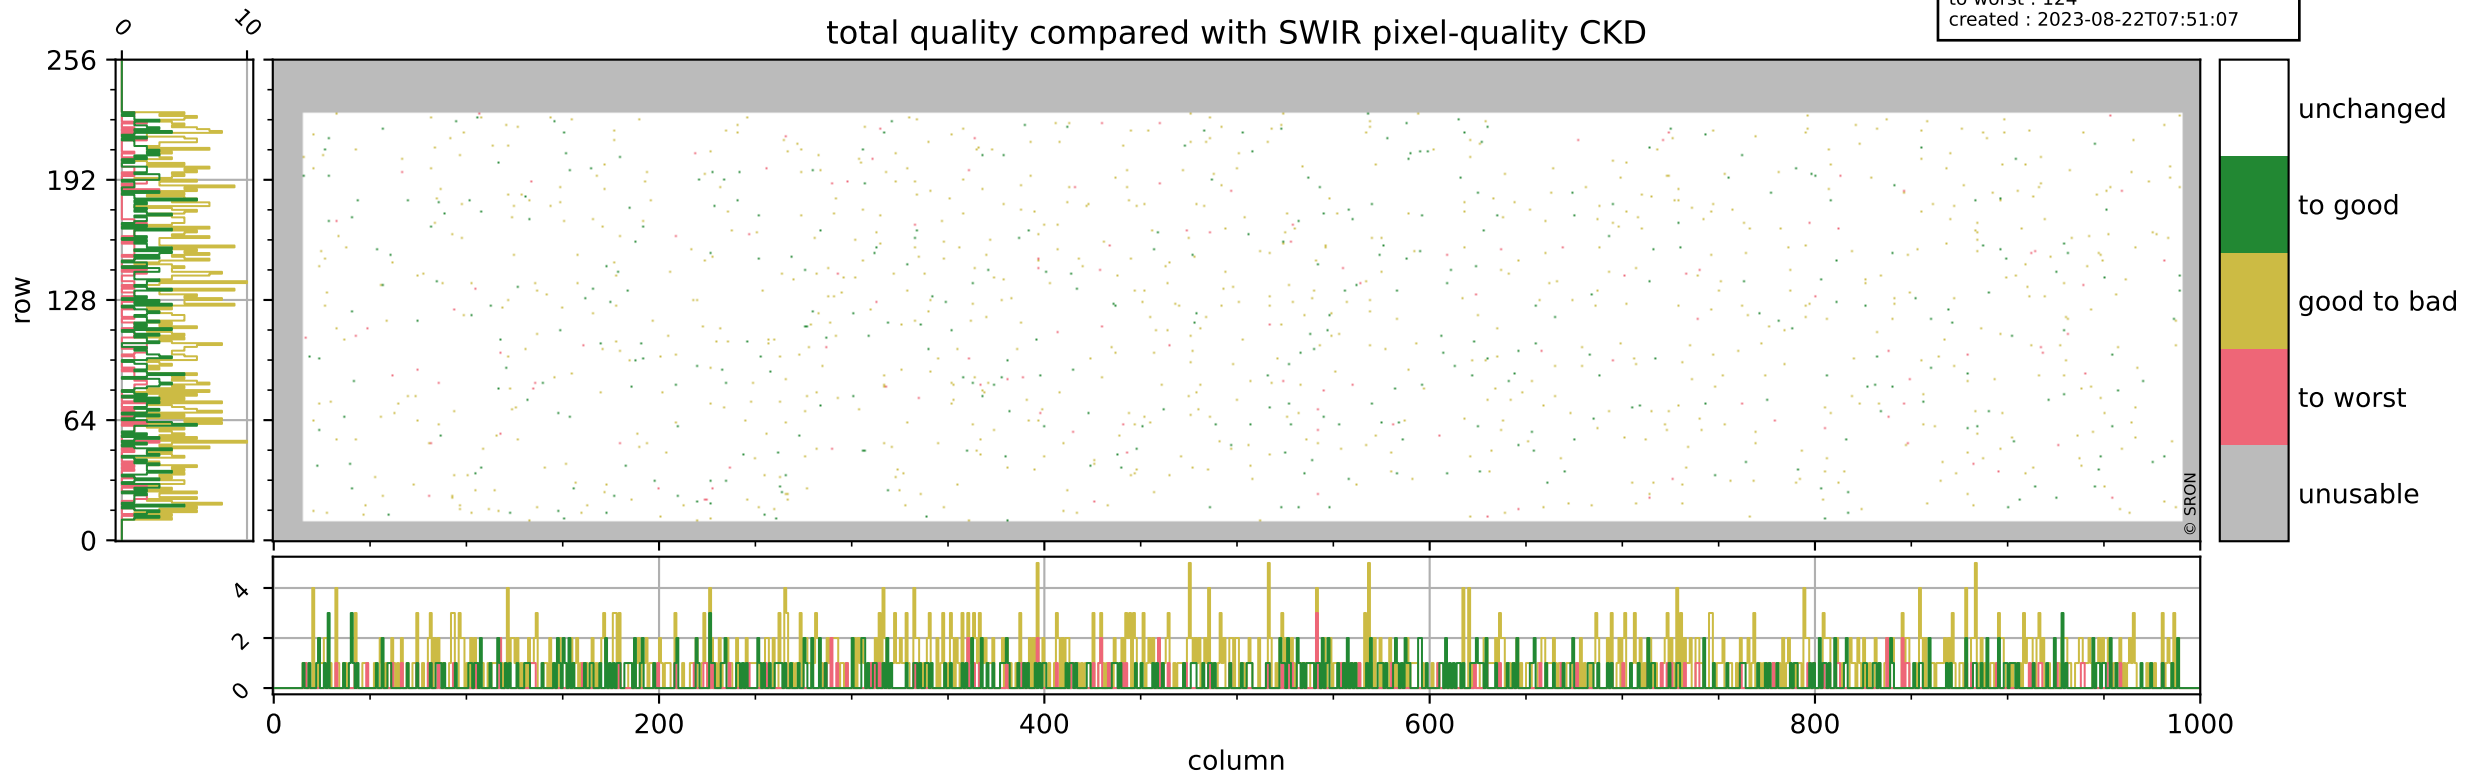

Tropomi SWIR pixel quality (official)

orbits : 19 in [6367, 6412]
coverage : 2019-01-05 / 2019-01-08
bad (quality < 0.8) : 291
worst (quality < 0.1) : 115
created : 2023-08-22T07:51:07

pixel-quality map (dark)

Tropomi SWIR pixel quality (official)

orbits : 19 in [6367, 6412]
coverage : 2019-01-05 / 2019-01-08
bad (quality < 0.8) : 2590
worst (quality < 0.1) : 254
created : 2023-08-22T07:51:07

pixel-quality map (noise average)

Tropomi SWIR pixel quality (official)

orbits : 19 in [6367, 6412]
coverage : 2019-01-05 / 2019-01-08
to good : 365
good to bad : 815
to worst : 124
created : 2023-08-22T07:51:07

total quality compared with SWIR pixel-quality CKD

Tropomi SWIR pixel quality (official)

orbits : 19 in [6367, 6412]
coverage : 2019-01-05 / 2019-01-08
created : 2023-08-22T07:51:08

Histograms of pixel-quality

Tropomi SWIR pixel quality (official) ground-tracks of Sentinel-5P