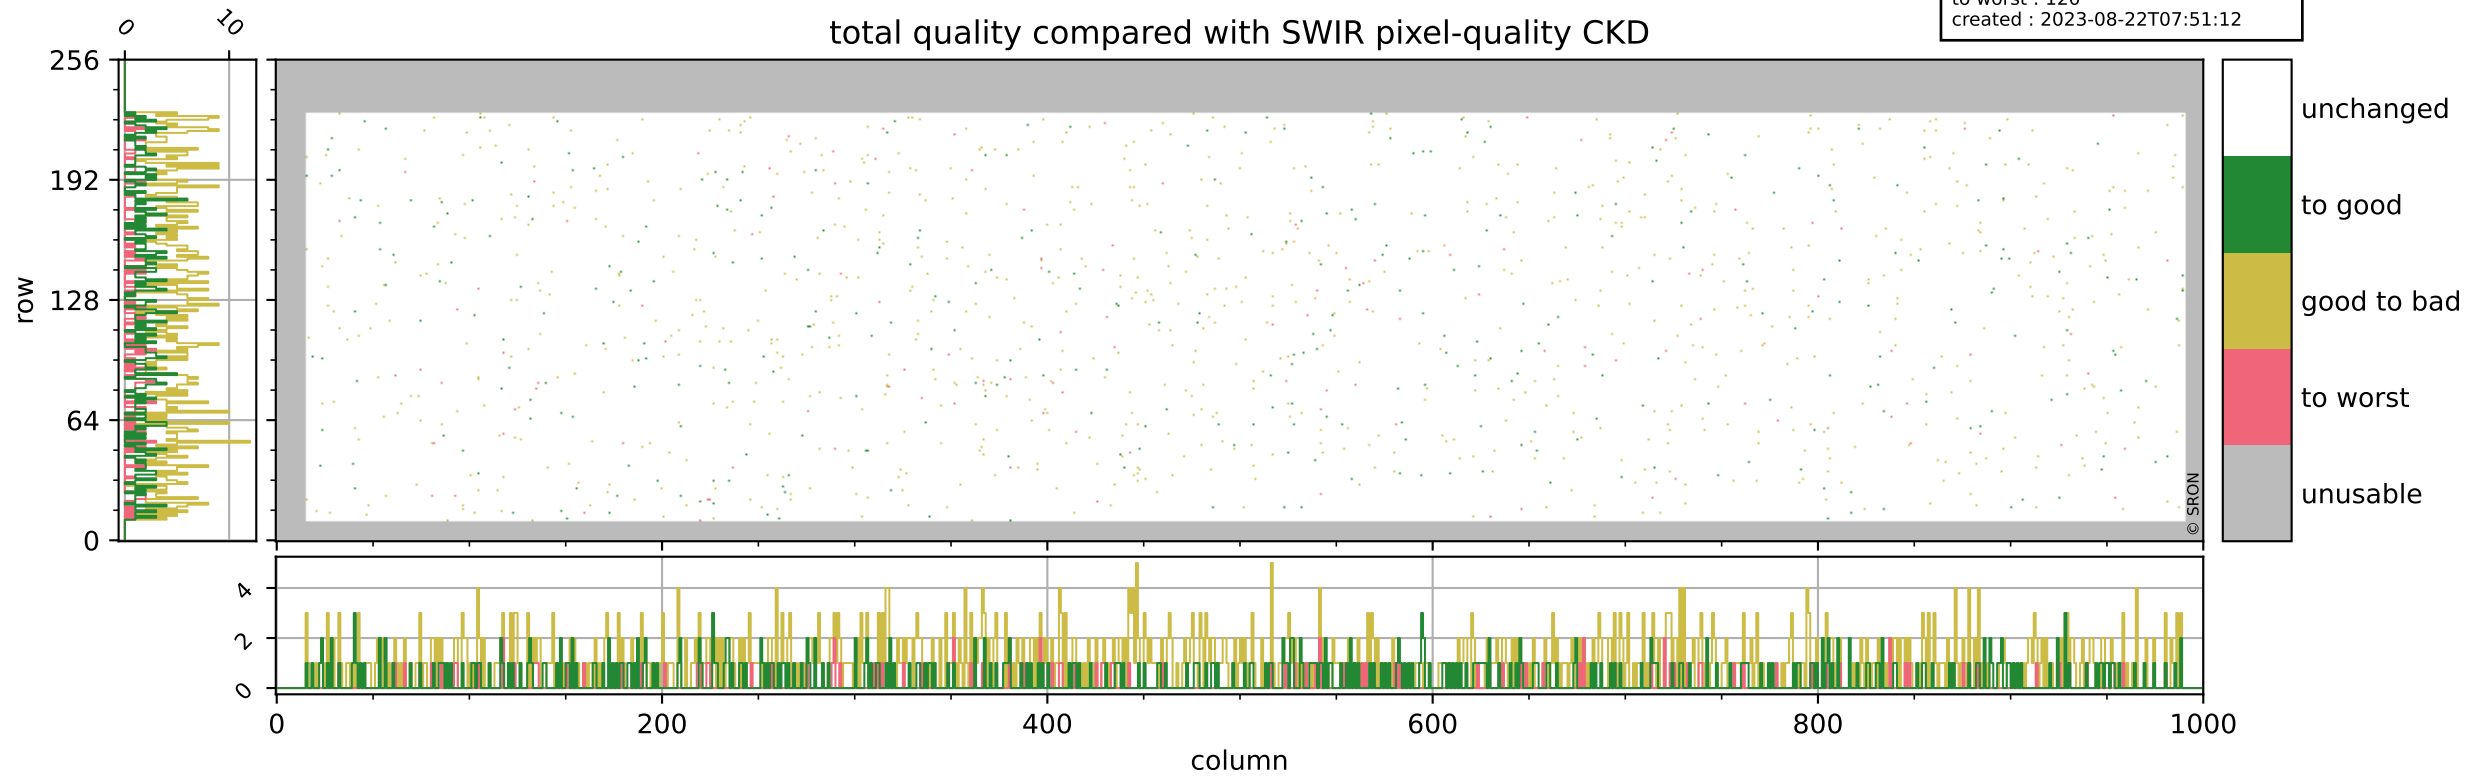

Tropomi SWIR pixel quality (official)

orbits : 19 in [6397, 6442]
coverage : 2019-01-07 / 2019-01-10
bad (quality < 0.8) : 296
worst (quality < 0.1) : 115
created : 2023-08-22T07:51:12

Tropomi SWIR pixel quality (official)

orbits : 19 in [6397, 6442]
coverage : 2019-01-07 / 2019-01-10
bad (quality < 0.8) : 2651
worst (quality < 0.1) : 253
created : 2023-08-22T07:51:12

pixel-quality map (noise average)

Tropomi SWIR pixel quality (official)

orbits : 19 in [6397, 6442]
coverage : 2019-01-07 / 2019-01-10
to good : 356
good to bad : 881
to worst : 120
created : 2023-08-22T07:51:12

total quality compared with SWIR pixel-quality CKD

Tropomi SWIR pixel quality (official)

orbits : 19 in [6397, 6442]
coverage : 2019-01-07 / 2019-01-10
created : 2023-08-22T07:51:12

Histograms of pixel-quality

Tropomi SWIR pixel quality (official) ground-tracks of Sentinel-5P

orbits : 19 in [6397, 6442]
coverage : 2019-01-07 / 2019-01-10
created : 2023-08-22T07:51:13