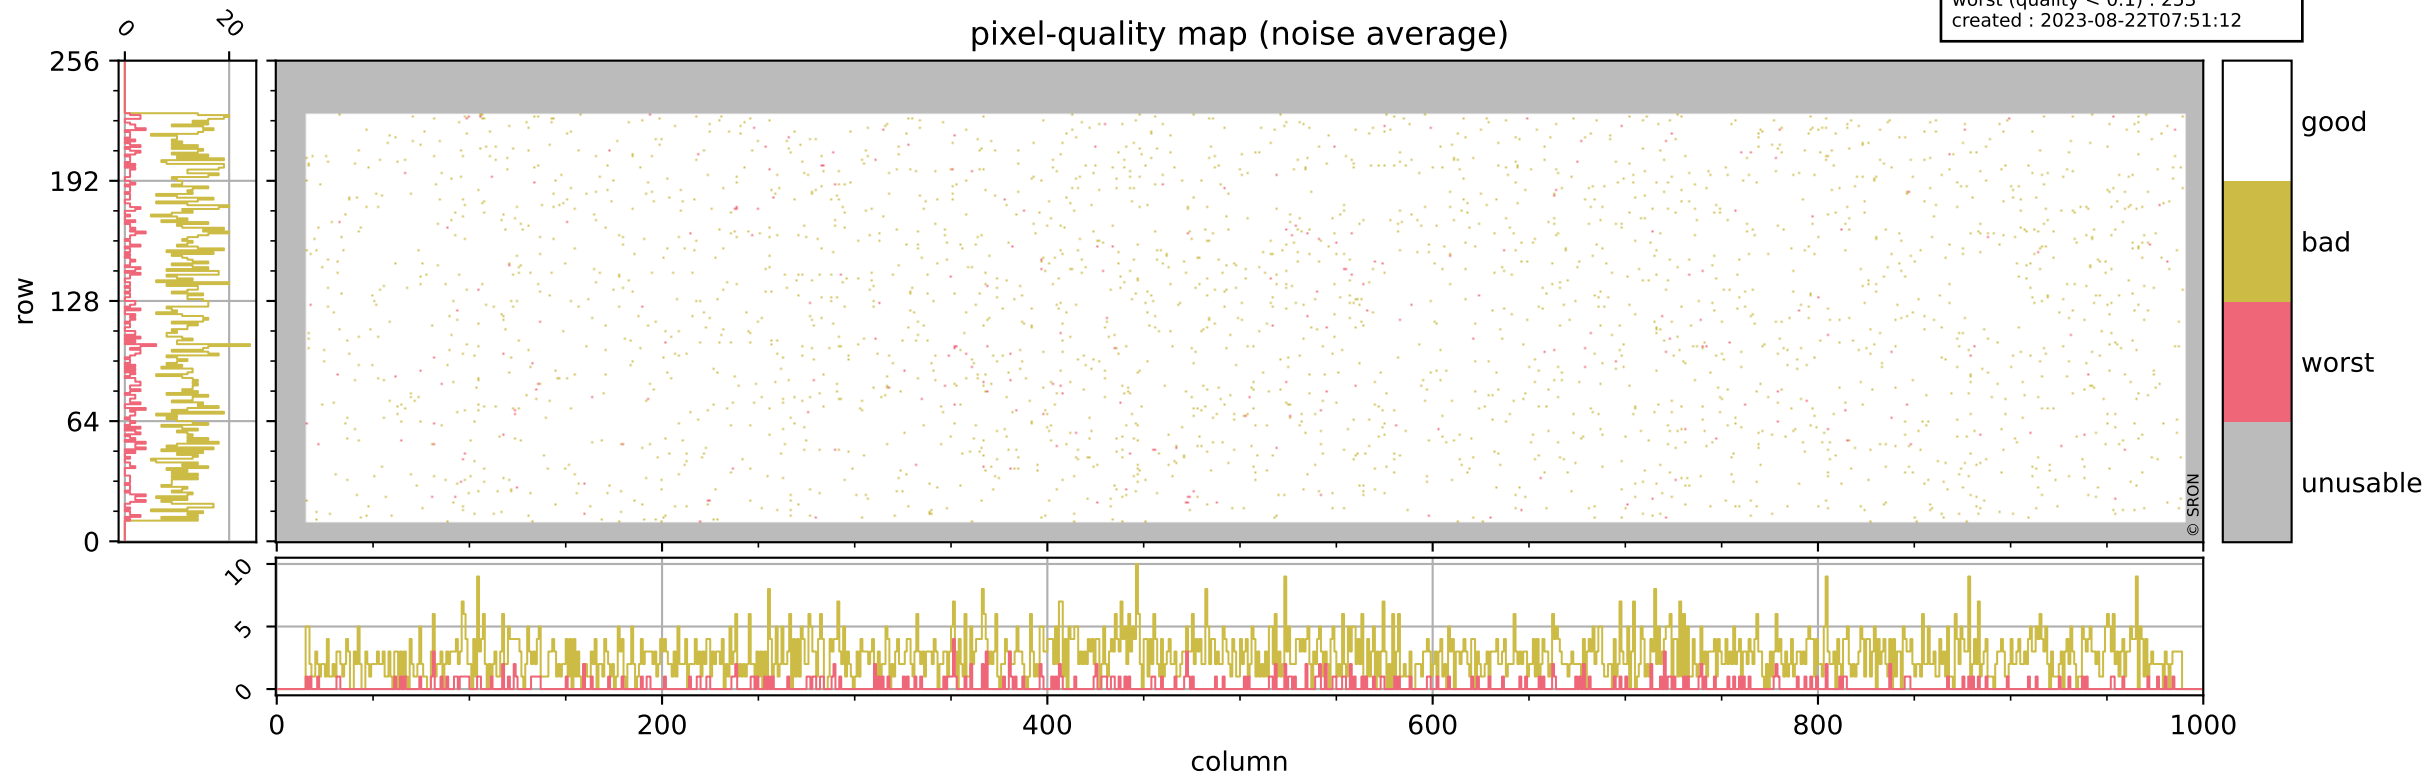

Tropomi SWIR pixel quality (official)

orbits : 19 in [6397, 6442]
coverage : 2019-01-07 / 2019-01-10
bad (quality < 0.8) : 296
worst (quality < 0.1) : 115
created : 2023-08-22T07:51:12

Tropomi SWIR pixel quality (official)

orbits : 19 in [6397, 6442]
coverage : 2019-01-07 / 2019-01-10
bad (quality < 0.8) : 2651
worst (quality < 0.1) : 253
created : 2023-08-22T07:51:12

pixel-quality map (noise average)

Tropomi SWIR pixel quality (official)

orbits : 19 in [6397, 6442]
coverage : 2019-01-07 / 2019-01-10
to good : 356
good to bad : 881
to worst : 120
created : 2023-08-22T07:51:12

total quality compared with SWIR pixel-quality CKD

Tropomi SWIR pixel quality (official)

orbits : 19 in [6397, 6442]
coverage : 2019-01-07 / 2019-01-10
created : 2023-08-22T07:51:12

Histograms of pixel-quality

Tropomi SWIR pixel quality (official) ground-tracks of Sentinel-5P

orbits : 19 in [6397, 6442]
coverage : 2019-01-07 / 2019-01-10
created : 2023-08-22T07:51:13