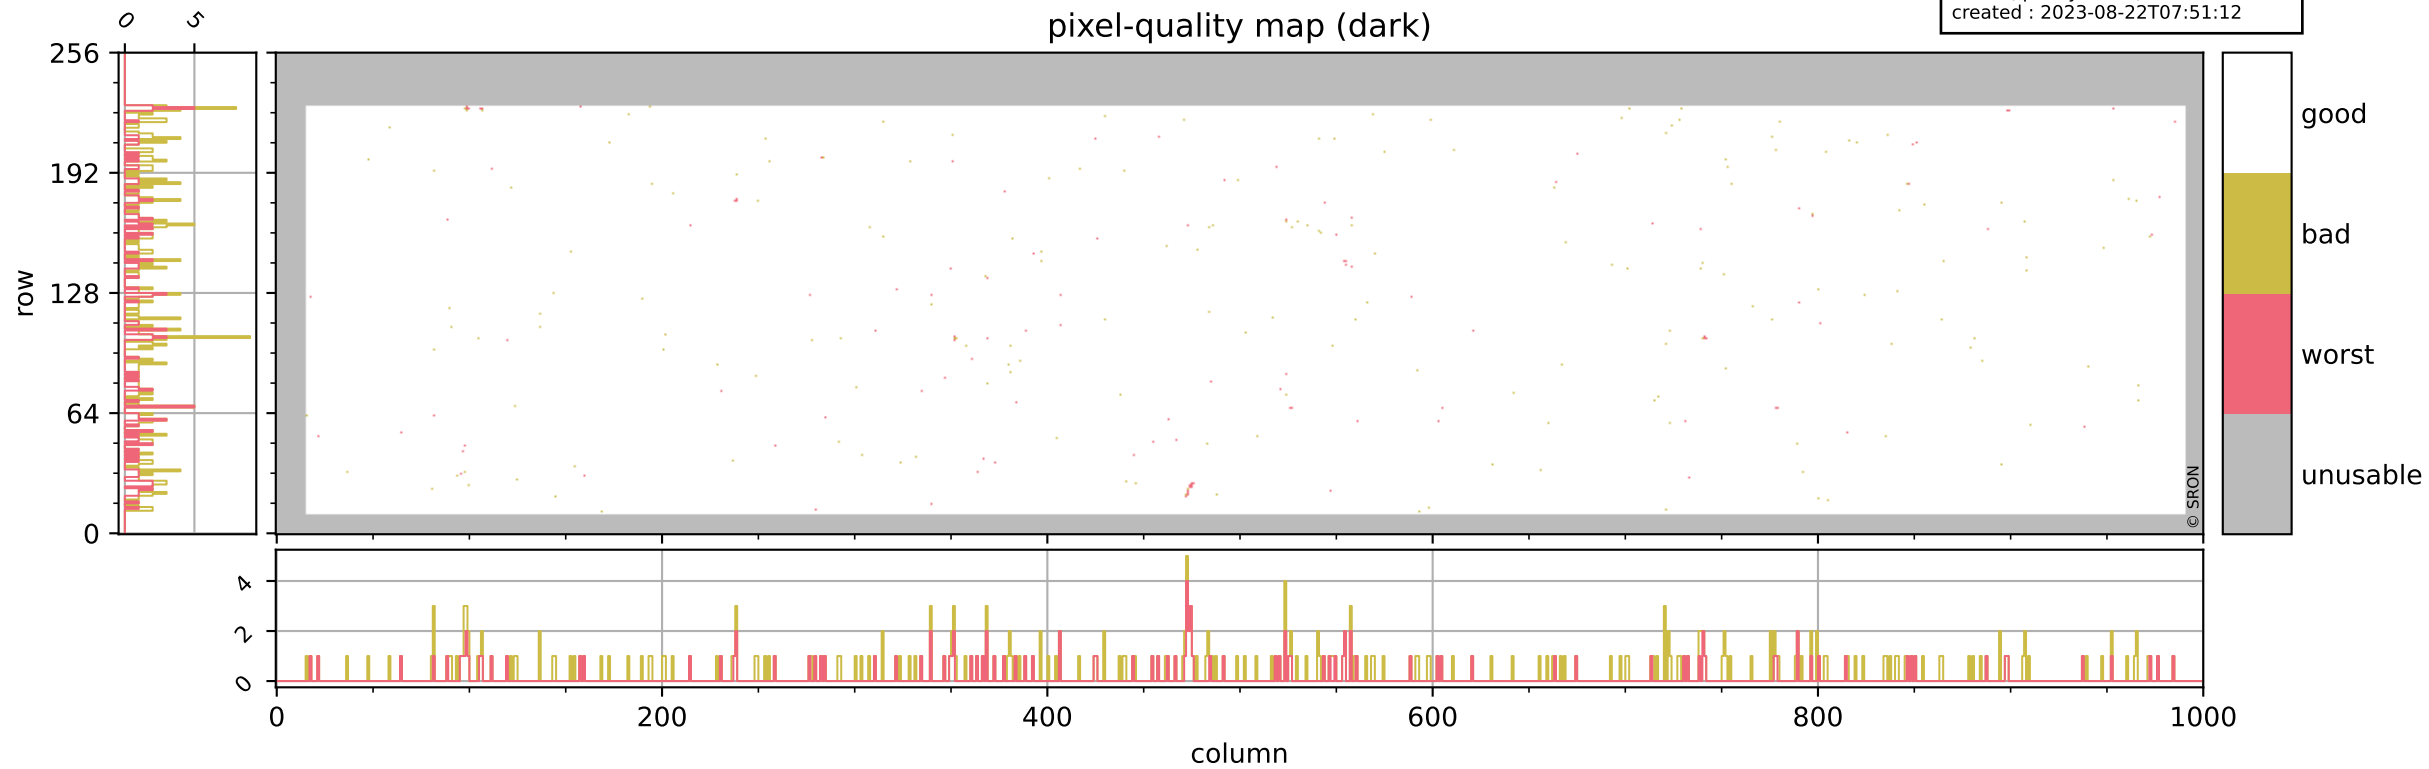

Tropomi SWIR pixel quality (official)

orbits : 19 in [6397, 6442]
coverage : 2019-01-07 / 2019-01-10
bad (quality < 0.8) : 2891
worst (quality < 0.1) : 332
created : 2023-08-22T07:51:11

pixel-quality map

Tropomi SWIR pixel quality (official)

orbits : 19 in [6397, 6442]
coverage : 2019-01-07 / 2019-01-10
bad (quality < 0.8) : 296
worst (quality < 0.1) : 115
created : 2023-08-22T07:51:12

Tropomi SWIR pixel quality (official)

orbits : 19 in [6397, 6442]
coverage : 2019-01-07 / 2019-01-10
bad (quality < 0.8) : 2651
worst (quality < 0.1) : 253
created : 2023-08-22T07:51:12

pixel-quality map (noise average)

Tropomi SWIR pixel quality (official)

orbits : 19 in [6397, 6442]
coverage : 2019-01-07 / 2019-01-10
created : 2023-08-22T07:51:12

Histograms of pixel-quality

Tropomi SWIR pixel quality (official) ground-tracks of Sentinel-5P

orbits : 19 in [6397, 6442]
coverage : 2019-01-07 / 2019-01-10
created : 2023-08-22T07:51:13