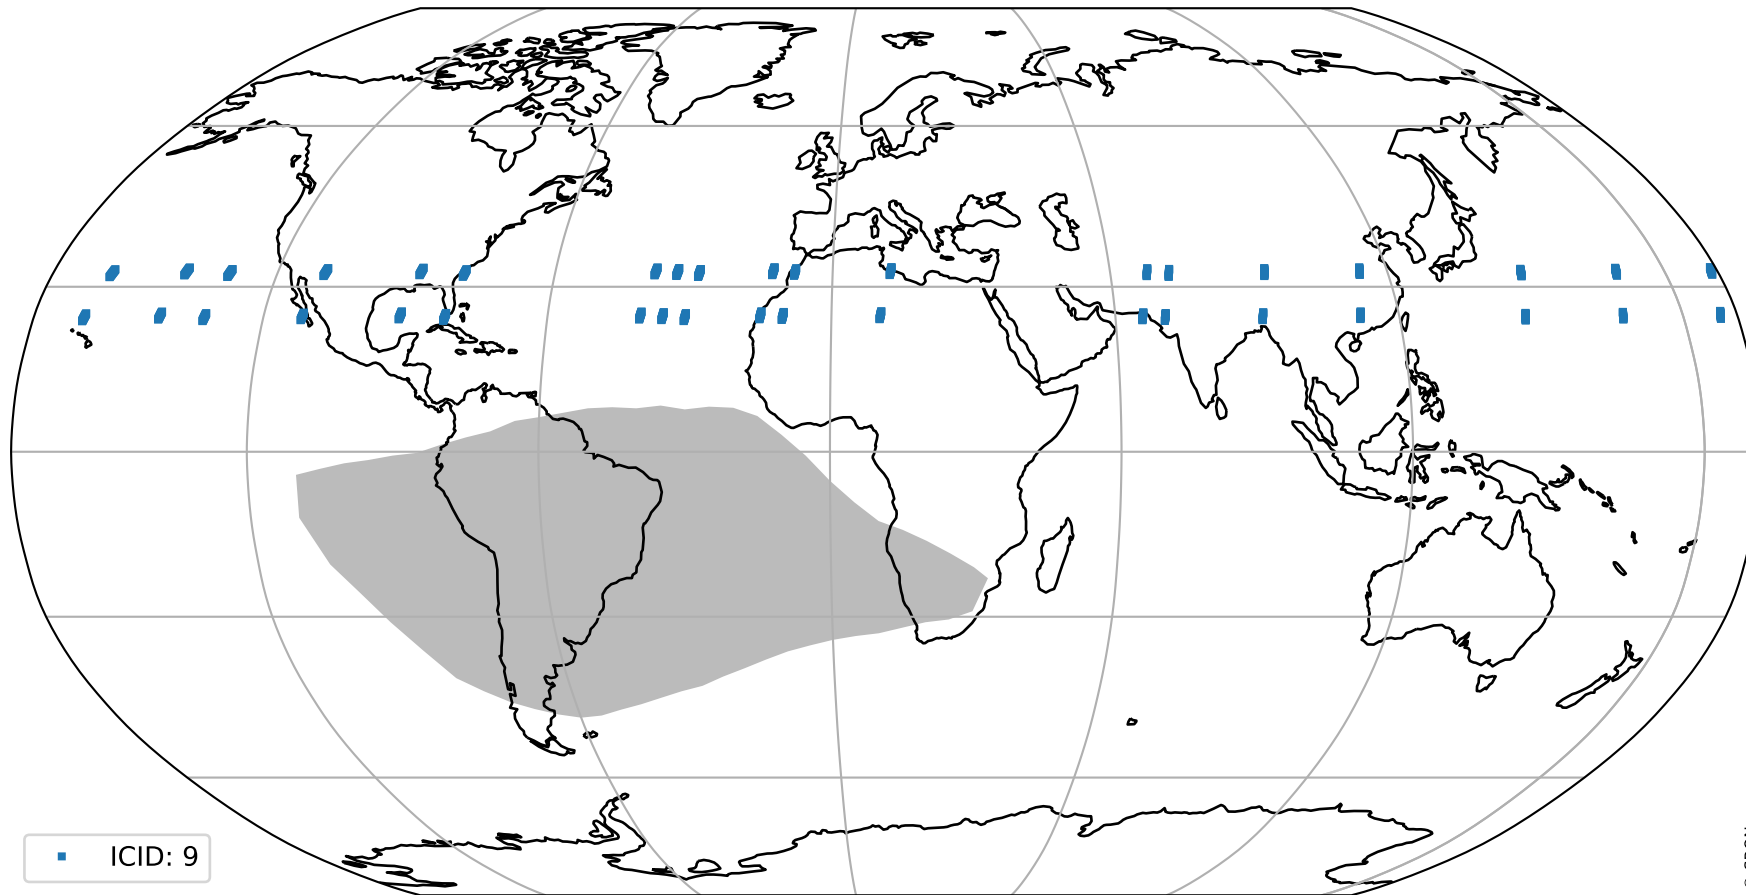

orbits : 19 in [6397, 6442]
coverage : 2019-01-07 / 2019-01-10
bad (quality < 0.8) : 2651
worst (quality < 0.1) : 253
created : 2023-08-22T07:51:12

pixel-quality map (noise average)

Tropomi SWIR pixel quality (official)

orbits : 19 in [6397, 6442]
coverage : 2019-01-07 / 2019-01-10
to good : 356
good to bad : 881
to worst : 120
created : 2023-08-22T07:51:12

total quality compared with SWIR pixel-quality CKD

Tropomi SWIR pixel quality (official)

orbits : 19 in [6397, 6442]
coverage : 2019-01-07 / 2019-01-10
created : 2023-08-22T07:51:12

Histograms of pixel-quality

Tropomi SWIR pixel quality (official) ground-tracks of Sentinel-5P

orbits : 19 in [6397, 6442]
coverage : 2019-01-07 / 2019-01-10
created : 2023-08-22T07:51:13