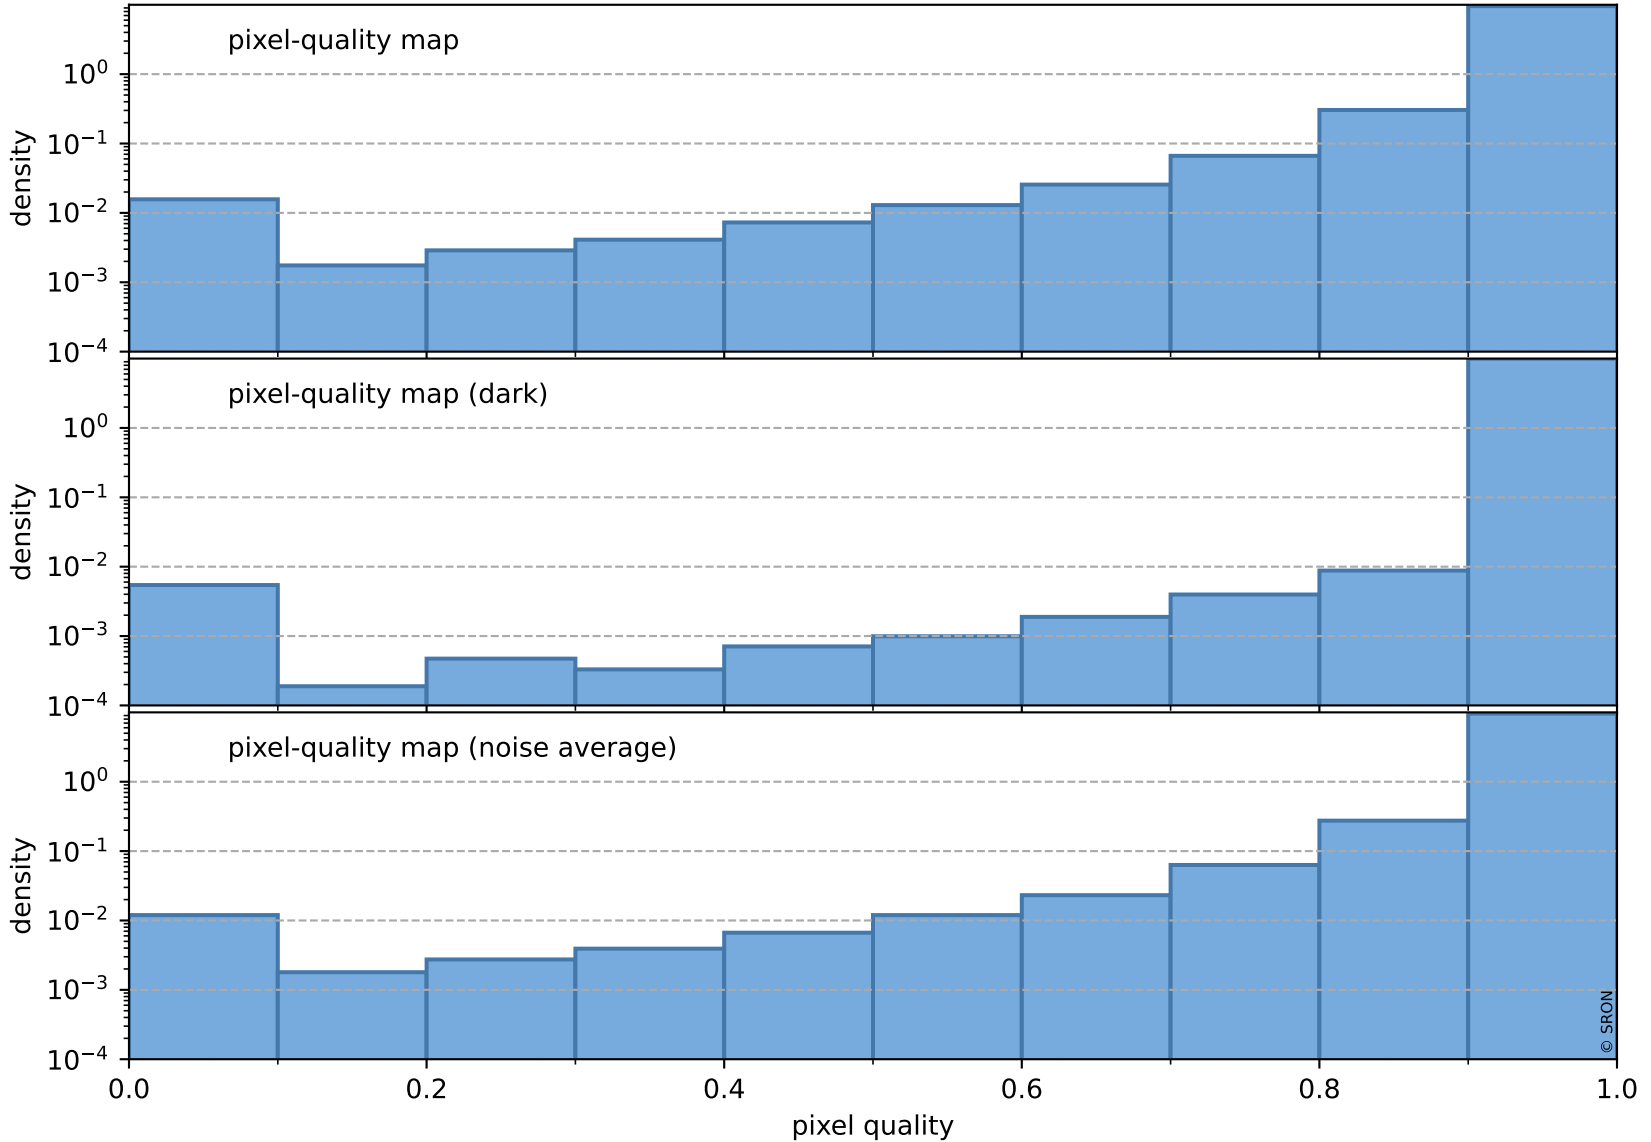

orbits : 19 in [6397, 6442]
coverage : 2019-01-07 / 2019-01-10
to good : 356
good to bad : 881
to worst : 120
created : 2023-08-22T07:51:12

total quality compared with SWIR pixel-quality CKD

Tropomi SWIR pixel quality (official)

orbits : 19 in [6397, 6442]
coverage : 2019-01-07 / 2019-01-10
created : 2023-08-22T07:51:12

Histograms of pixel-quality

Tropomi SWIR pixel quality (official) ground-tracks of Sentinel-5P

orbits : 19 in [6397, 6442]
coverage : 2019-01-07 / 2019-01-10
created : 2023-08-22T07:51:13