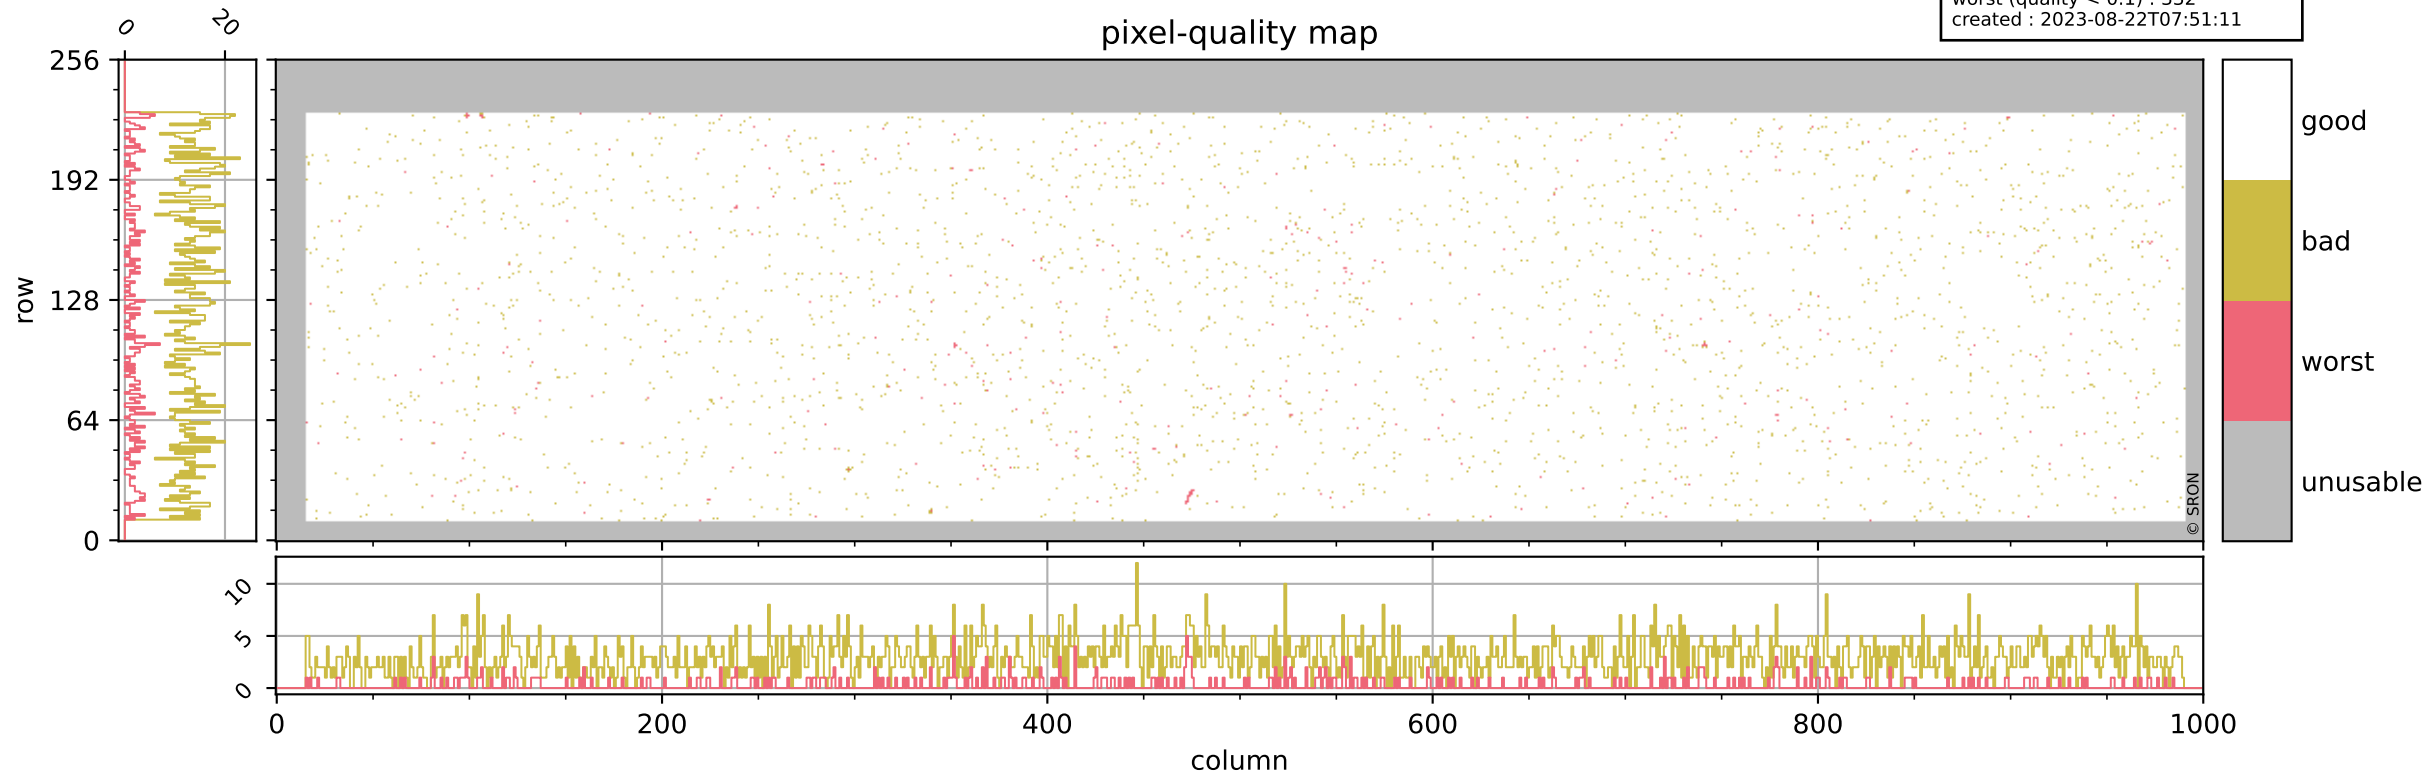

Tropomi SWIR pixel quality (official)

orbits : 19 in [6397, 6442]
coverage : 2019-01-07 / 2019-01-10
bad (quality < 0.8) : 2891
worst (quality < 0.1) : 332
created : 2023-08-22T07:51:11

pixel-quality map

Tropomi SWIR pixel quality (official)

orbits : 19 in [6397, 6442]
coverage : 2019-01-07 / 2019-01-10
bad (quality < 0.8) : 296
worst (quality < 0.1) : 115
created : 2023-08-22T07:51:12

Tropomi SWIR pixel quality (official)

orbits : 19 in [6397, 6442]
coverage : 2019-01-07 / 2019-01-10
bad (quality < 0.8) : 2651
worst (quality < 0.1) : 253
created : 2023-08-22T07:51:12

pixel-quality map (noise average)

Tropomi SWIR pixel quality (official)

orbits : 19 in [6397, 6442]
coverage : 2019-01-07 / 2019-01-10
created : 2023-08-22T07:51:12

Histograms of pixel-quality

Tropomi SWIR pixel quality (official) ground-tracks of Sentinel-5P

orbits : 19 in [6397, 6442]
coverage : 2019-01-07 / 2019-01-10
created : 2023-08-22T07:51:13