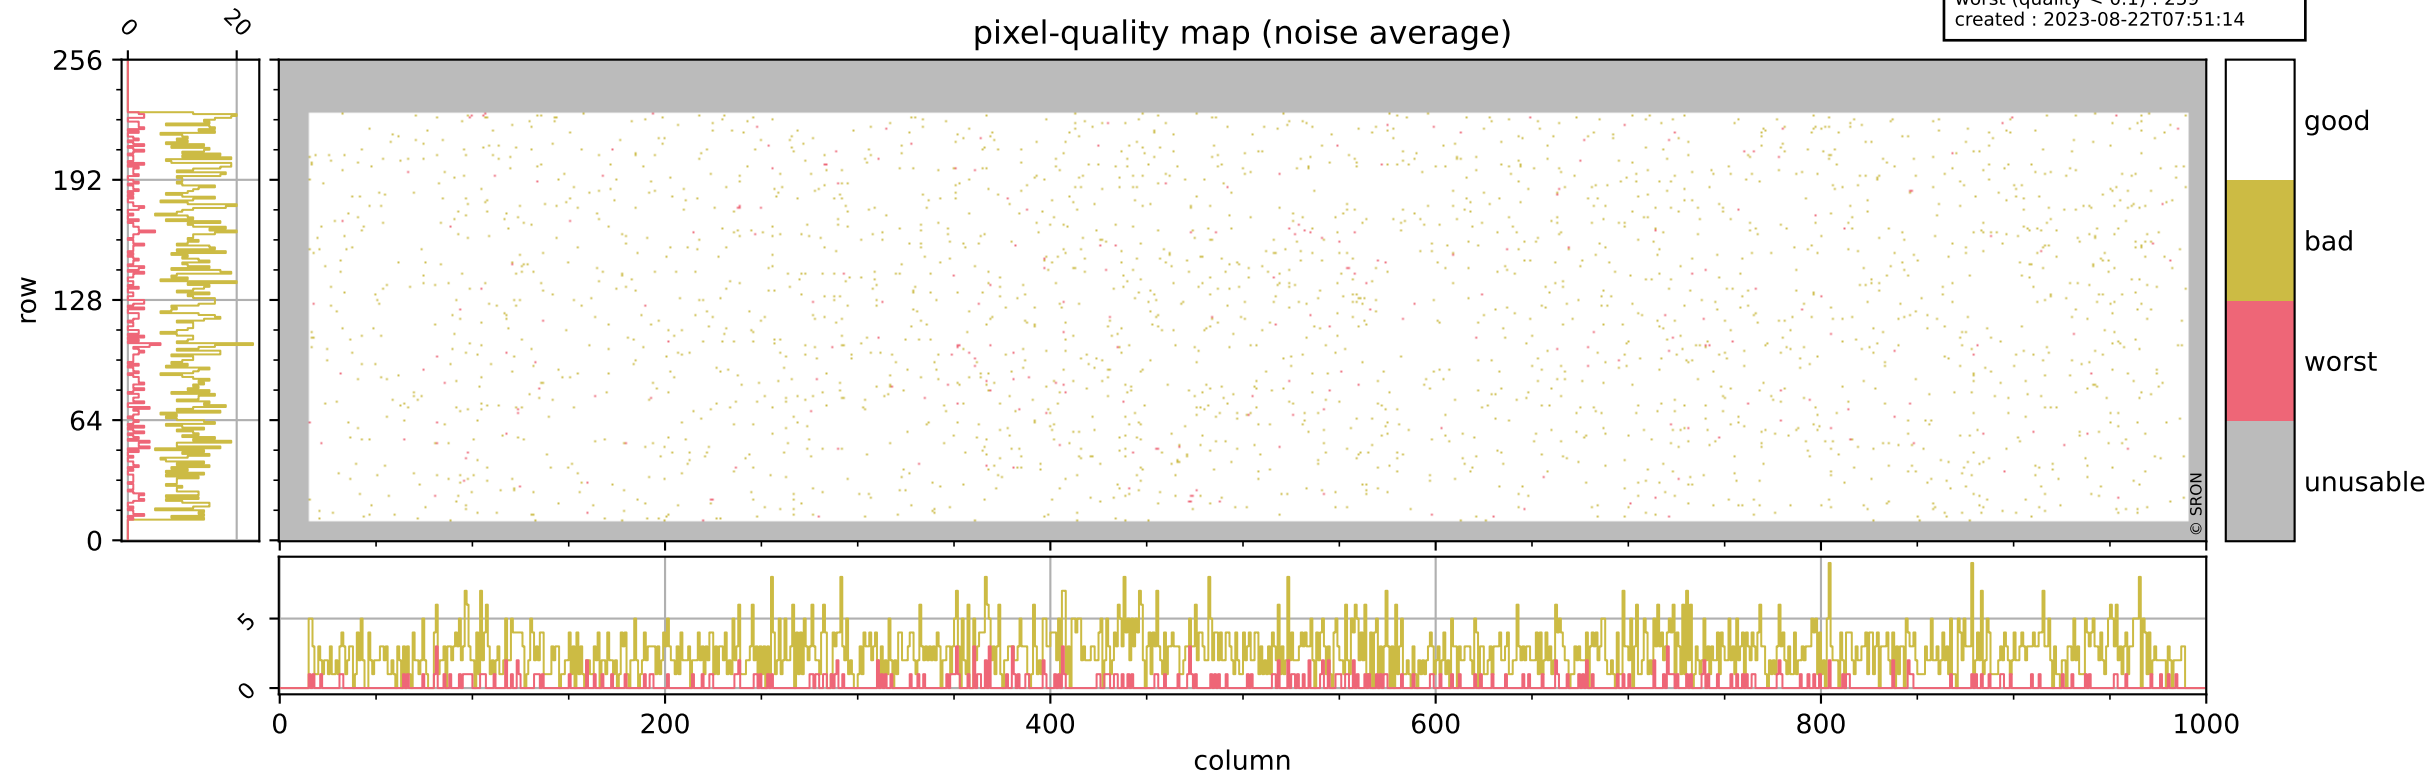

Tropomi SWIR pixel quality (official)

orbits : 19 in [6412, 6457]
coverage : 2019-01-08 / 2019-01-11
bad (quality < 0.8) : 2853
worst (quality < 0.1) : 337
created : 2023-08-22T07:51:14

pixel-quality map

Tropomi SWIR pixel quality (official)

orbits : 19 in [6412, 6457]
coverage : 2019-01-08 / 2019-01-11
bad (quality < 0.8) : 296
worst (quality < 0.1) : 115
created : 2023-08-22T07:51:14

Tropomi SWIR pixel quality (official)

orbits : 19 in [6412, 6457]
coverage : 2019-01-08 / 2019-01-11
bad (quality < 0.8) : 2604
worst (quality < 0.1) : 259
created : 2023-08-22T07:51:14

Tropomi SWIR pixel quality (official)

orbits : 19 in [6412, 6457]
coverage : 2019-01-08 / 2019-01-11
to good : 360
good to bad : 849
to worst : 125
created : 2023-08-22T07:51:14

Tropomi SWIR pixel quality (official) ground-tracks of Sentinel-5P

orbits : 19 in [6412, 6457]
coverage : 2019-01-08 / 2019-01-11
created : 2023-08-22T07:51:15

■ ICID: 9

Tropomi SWIR pixel quality (official)