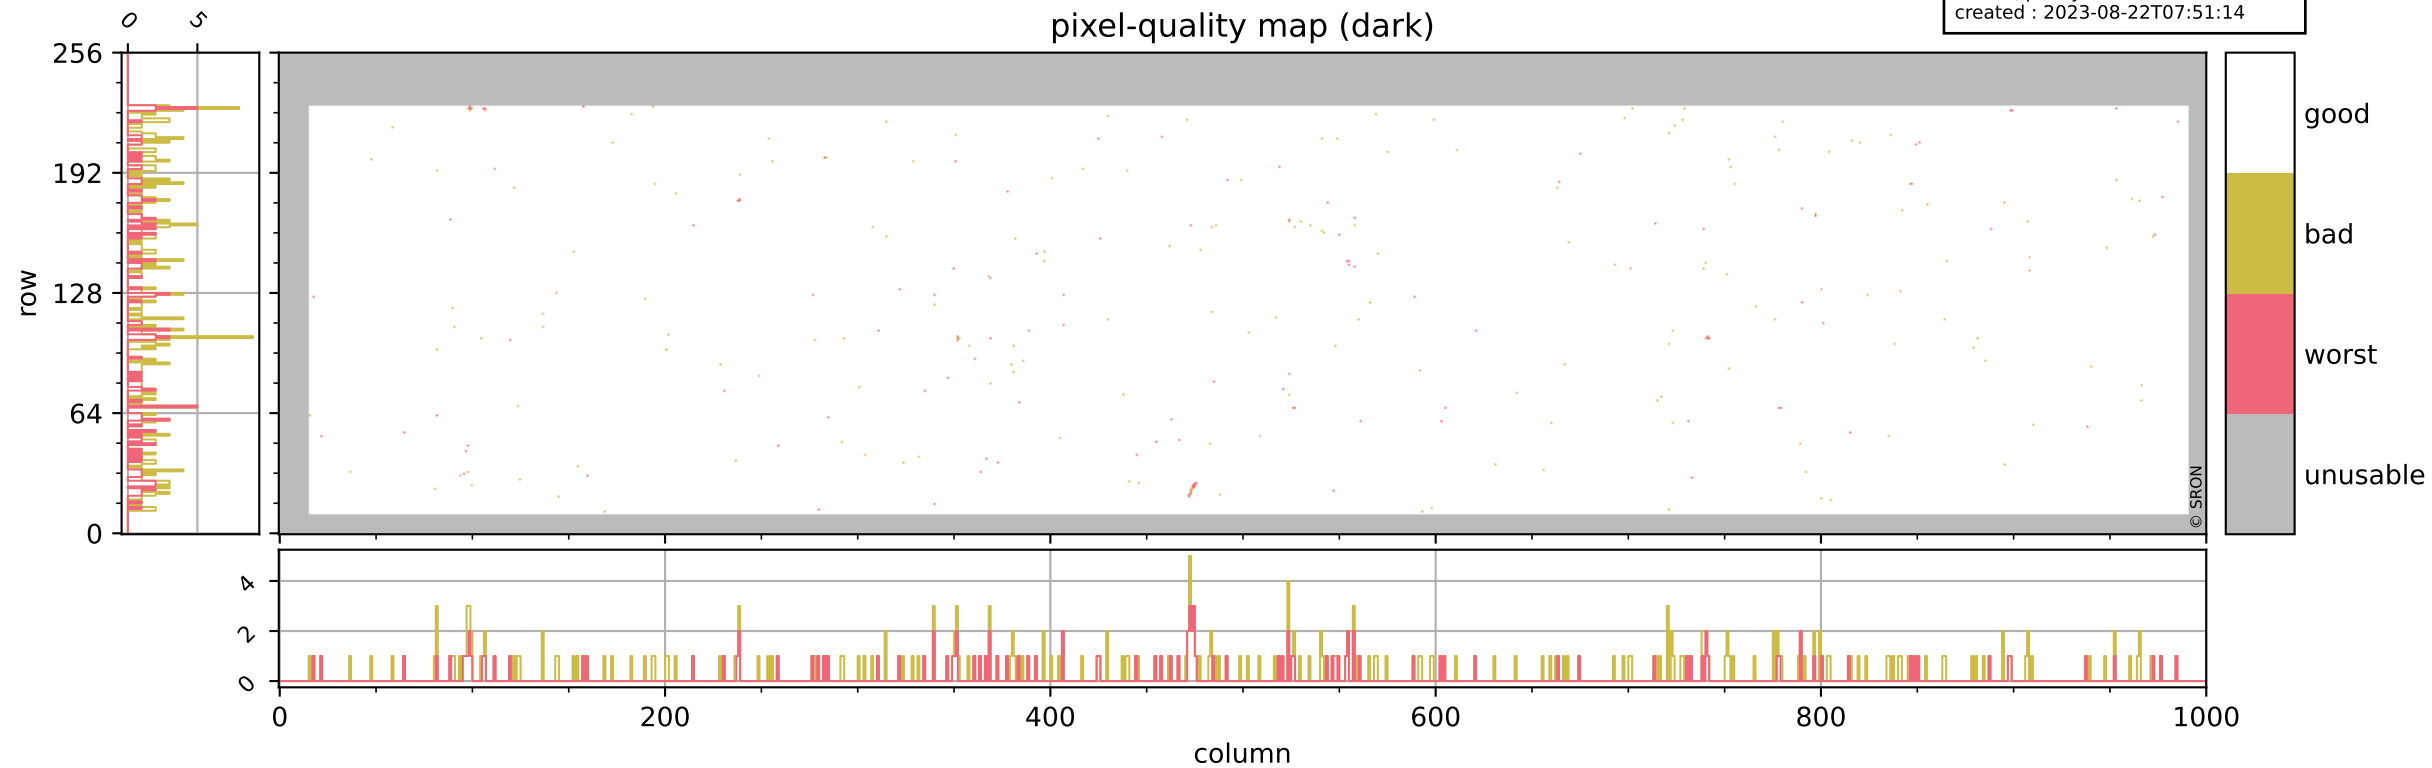

Tropomi SWIR pixel quality (official)

orbits : 19 in [6412, 6457]
coverage : 2019-01-08 / 2019-01-11
bad (quality < 0.8) : 2853
worst (quality < 0.1) : 337
created : 2023-08-22T07:51:14

pixel-quality map

Tropomi SWIR pixel quality (official)

orbits : 19 in [6412, 6457]
coverage : 2019-01-08 / 2019-01-11
bad (quality < 0.8) : 296
worst (quality < 0.1) : 115
created : 2023-08-22T07:51:14

Tropomi SWIR pixel quality (official)

orbits : 19 in [6412, 6457]
coverage : 2019-01-08 / 2019-01-11
bad (quality < 0.8) : 2604
worst (quality < 0.1) : 259
created : 2023-08-22T07:51:14

Tropomi SWIR pixel quality (official)

orbits : 19 in [6412, 6457]
coverage : 2019-01-08 / 2019-01-11
to good : 360
good to bad : 849
to worst : 125
created : 2023-08-22T07:51:14

Tropomi SWIR pixel quality (official) ground-tracks of Sentinel-5P

orbits : 19 in [6412, 6457]
coverage : 2019-01-08 / 2019-01-11
created : 2023-08-22T07:51:15

■ ICID: 9

Tropomi SWIR pixel quality (official)