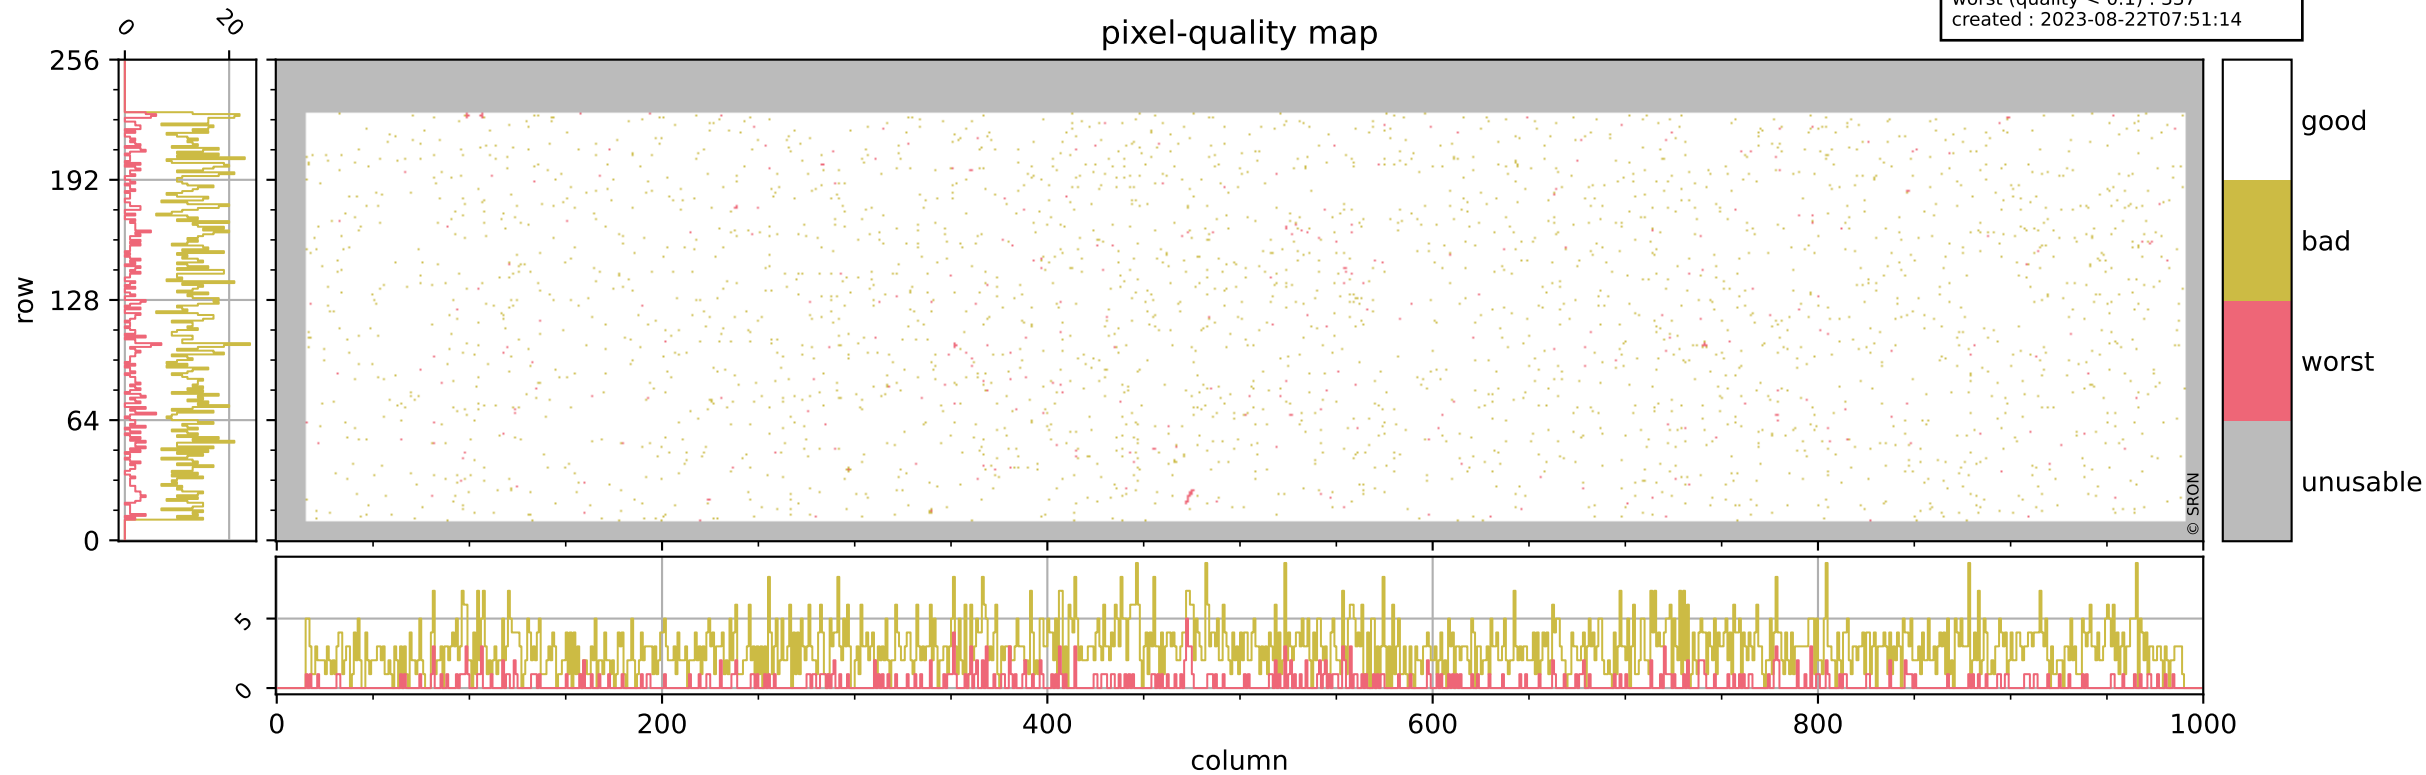

Tropomi SWIR pixel quality (official)

orbits : 19 in [6412, 6457]
coverage : 2019-01-08 / 2019-01-11
bad (quality < 0.8) : 2853
worst (quality < 0.1) : 337
created : 2023-08-22T07:51:14

pixel-quality map

Tropomi SWIR pixel quality (official)

orbits : 19 in [6412, 6457]
coverage : 2019-01-08 / 2019-01-11
bad (quality < 0.8) : 296
worst (quality < 0.1) : 115
created : 2023-08-22T07:51:14

Tropomi SWIR pixel quality (official)

orbits : 19 in [6412, 6457]
coverage : 2019-01-08 / 2019-01-11
bad (quality < 0.8) : 2604
worst (quality < 0.1) : 259
created : 2023-08-22T07:51:14

Tropomi SWIR pixel quality (official)

orbits : 19 in [6412, 6457]
coverage : 2019-01-08 / 2019-01-11
to good : 360
good to bad : 849
to worst : 125
created : 2023-08-22T07:51:14

Tropomi SWIR pixel quality (official) ground-tracks of Sentinel-5P

orbits : 19 in [6412, 6457]
coverage : 2019-01-08 / 2019-01-11
created : 2023-08-22T07:51:15

■ ICID: 9

Tropomi SWIR pixel quality (official)