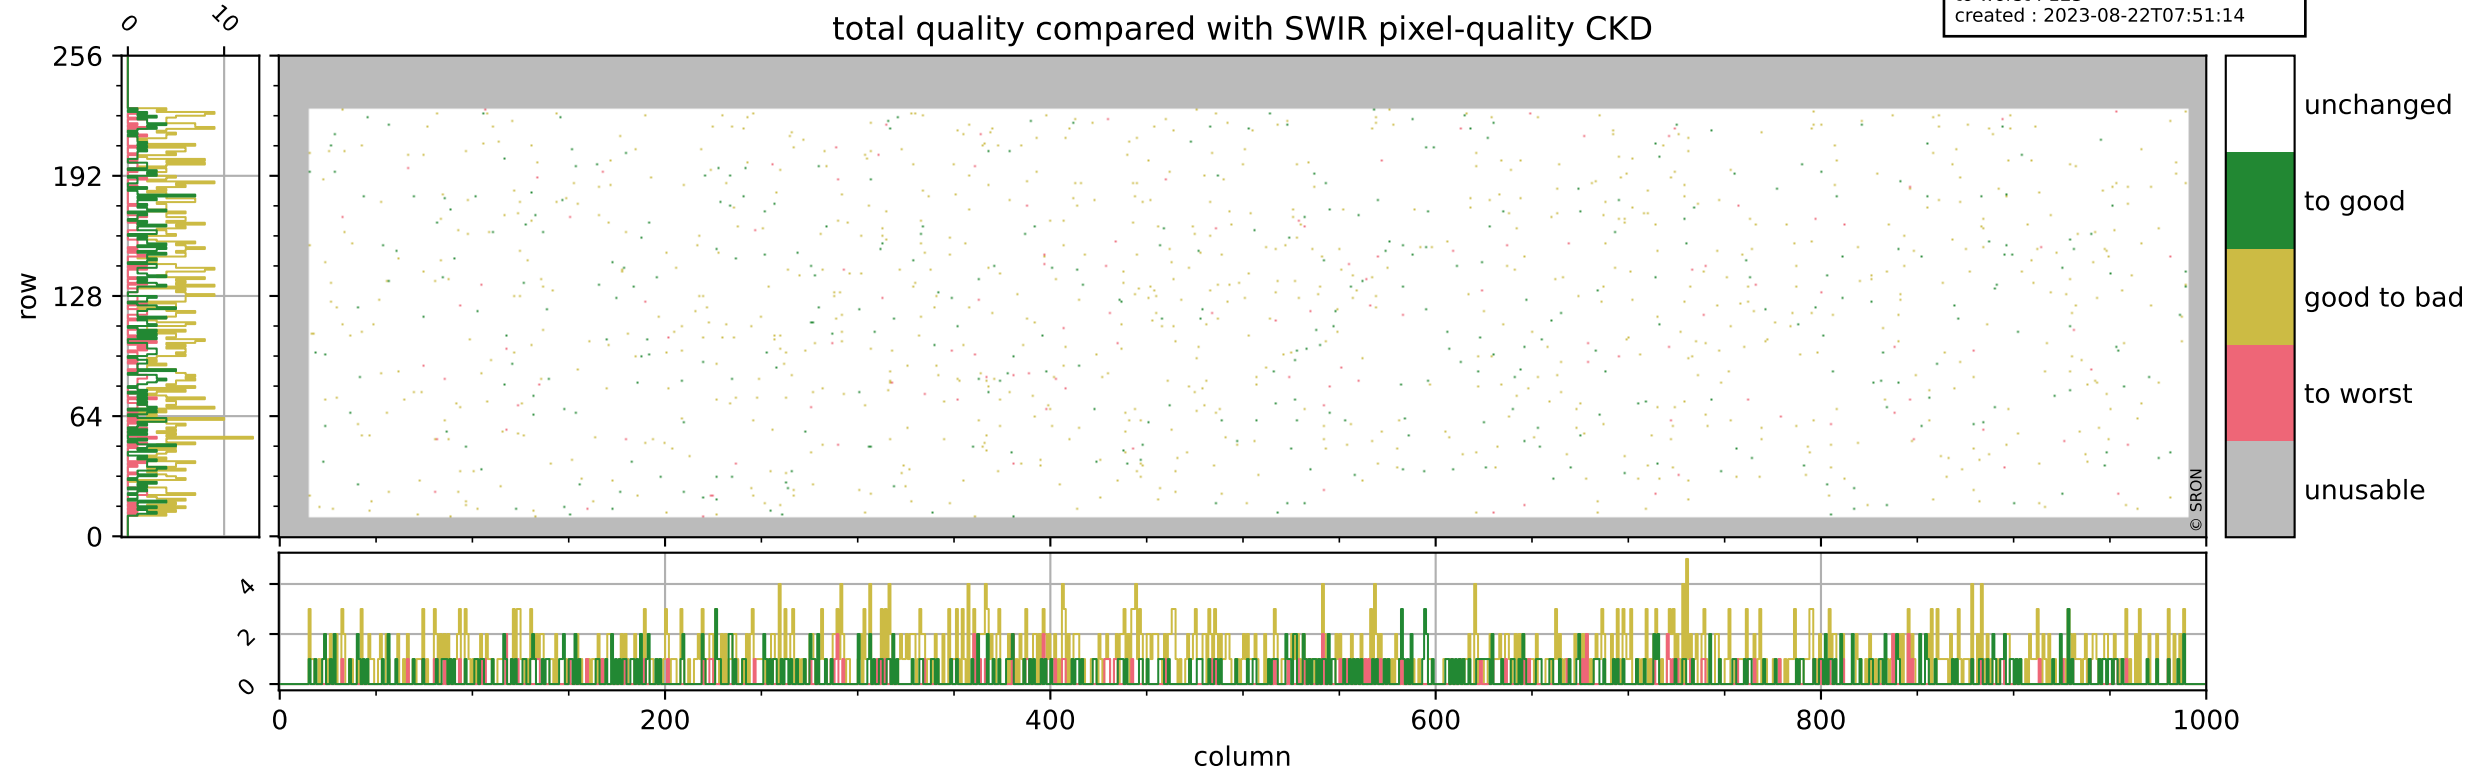

Tropomi SWIR pixel quality (official)

orbits : 19 in [6412, 6457]
coverage : 2019-01-08 / 2019-01-11
bad (quality < 0.8) : 296
worst (quality < 0.1) : 115
created : 2023-08-22T07:51:14

Tropomi SWIR pixel quality (official)

orbits : 19 in [6412, 6457]
coverage : 2019-01-08 / 2019-01-11
bad (quality < 0.8) : 2604
worst (quality < 0.1) : 259
created : 2023-08-22T07:51:14

Tropomi SWIR pixel quality (official)

orbits : 19 in [6412, 6457]
coverage : 2019-01-08 / 2019-01-11
to good : 360
good to bad : 849
to worst : 125
created : 2023-08-22T07:51:14

total quality compared with SWIR pixel-quality CKD

Tropomi SWIR pixel quality (official)

orbits : 19 in [6412, 6457]
coverage : 2019-01-08 / 2019-01-11
created : 2023-08-22T07:51:14

Histograms of pixel-quality

Tropomi SWIR pixel quality (official) ground-tracks of Sentinel-5P

orbits : 19 in [6412, 6457]
coverage : 2019-01-08 / 2019-01-11
created : 2023-08-22T07:51:15

■ ICID: 9

Tropomi SWIR pixel quality (official)