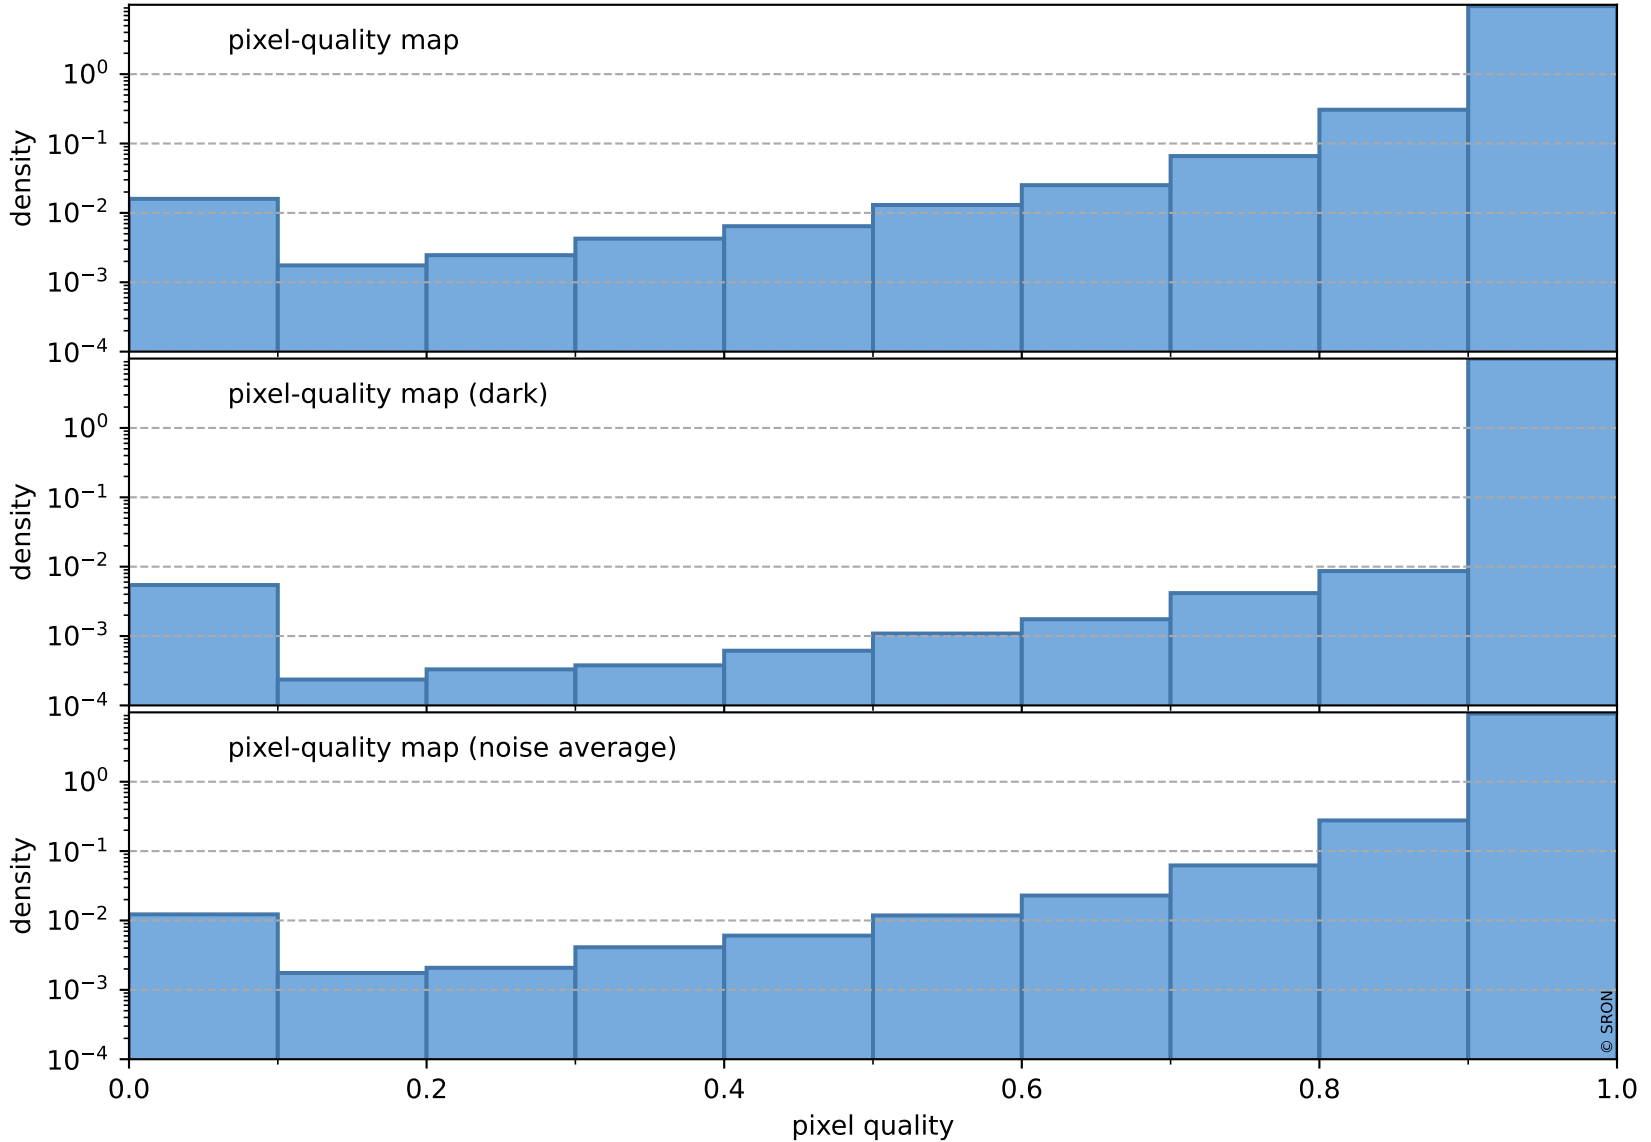

orbits : 19 in [6412, 6457]
coverage : 2019-01-08 / 2019-01-11
bad (quality < 0.8) : 2604
worst (quality < 0.1) : 259
created : 2023-08-22T07:51:14

Tropomi SWIR pixel quality (official)

orbits : 19 in [6412, 6457]
coverage : 2019-01-08 / 2019-01-11
to good : 360
good to bad : 849
to worst : 125
created : 2023-08-22T07:51:14

total quality compared with SWIR pixel-quality CKD

Tropomi SWIR pixel quality (official)

orbits : 19 in [6412, 6457]
coverage : 2019-01-08 / 2019-01-11
created : 2023-08-22T07:51:14

Histograms of pixel-quality

Tropomi SWIR pixel quality (official) ground-tracks of Sentinel-5P

orbits : 19 in [6412, 6457]
coverage : 2019-01-08 / 2019-01-11
created : 2023-08-22T07:51:15

■ ICID: 9

Tropomi SWIR pixel quality (official)