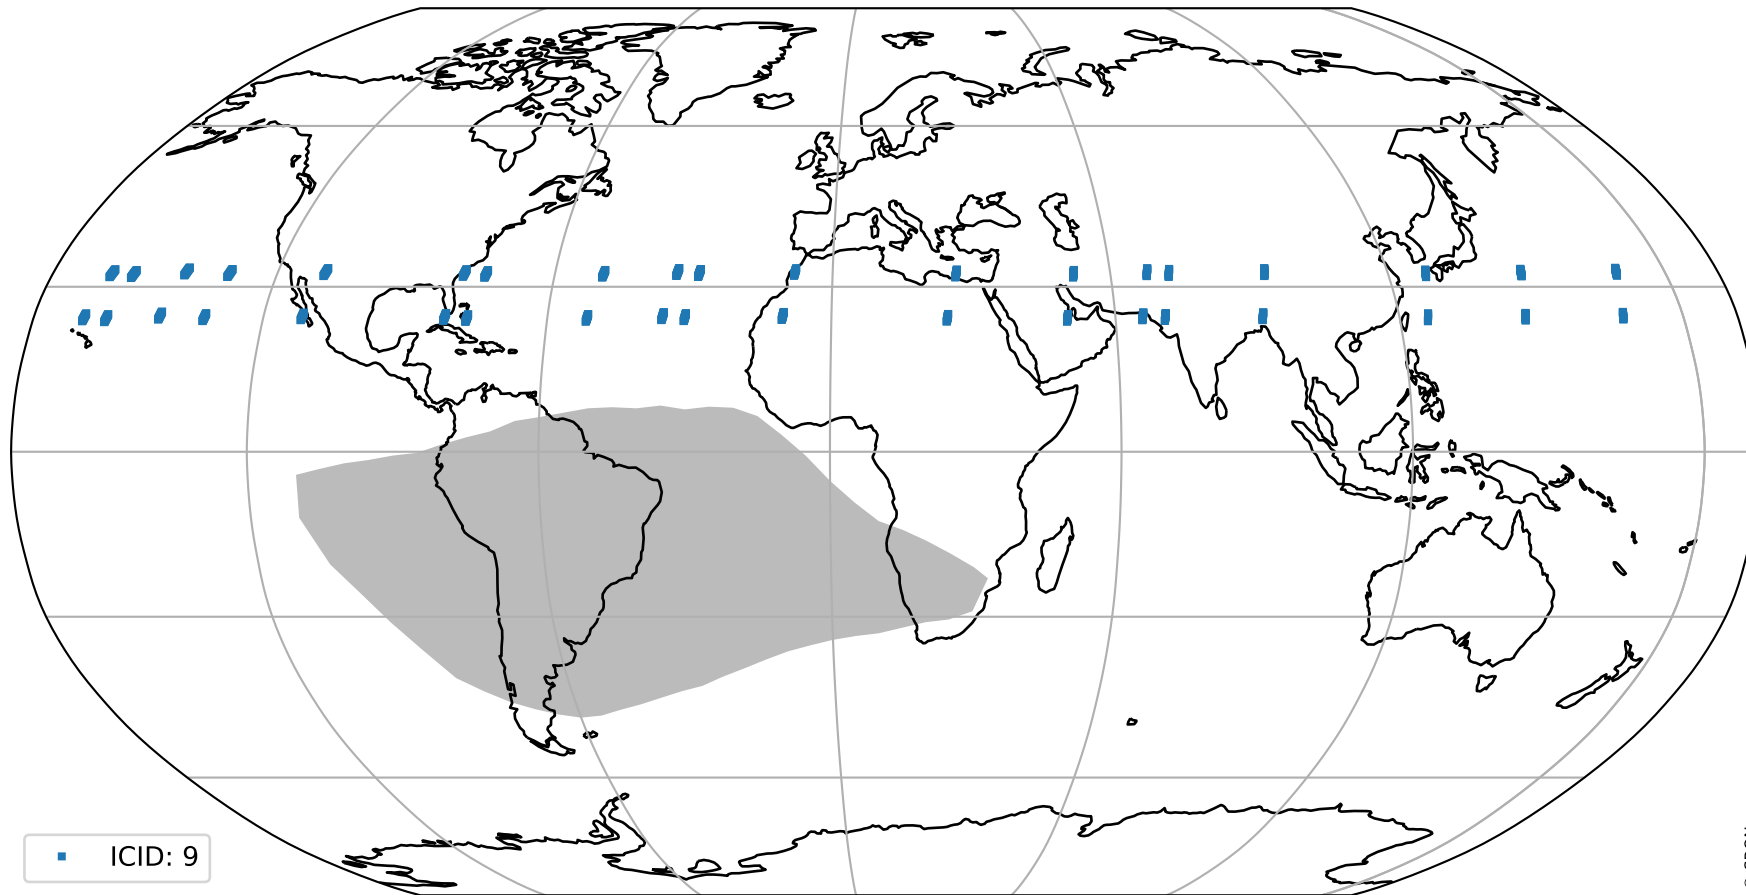

orbits : 19 in [6412, 6457]
coverage : 2019-01-08 / 2019-01-11
bad (quality < 0.8) : 2604
worst (quality < 0.1) : 259
created : 2023-08-22T07:51:14

Tropomi SWIR pixel quality (official)

orbits : 19 in [6412, 6457]
coverage : 2019-01-08 / 2019-01-11
to good : 360
good to bad : 849
to worst : 125
created : 2023-08-22T07:51:14

total quality compared with SWIR pixel-quality CKD

Tropomi SWIR pixel quality (official)

orbits : 19 in [6412, 6457]
coverage : 2019-01-08 / 2019-01-11
created : 2023-08-22T07:51:14

Histograms of pixel-quality

Tropomi SWIR pixel quality (official) ground-tracks of Sentinel-5P

orbits : 19 in [6412, 6457]
coverage : 2019-01-08 / 2019-01-11
created : 2023-08-22T07:51:15

■ ICID: 9

Tropomi SWIR pixel quality (official)