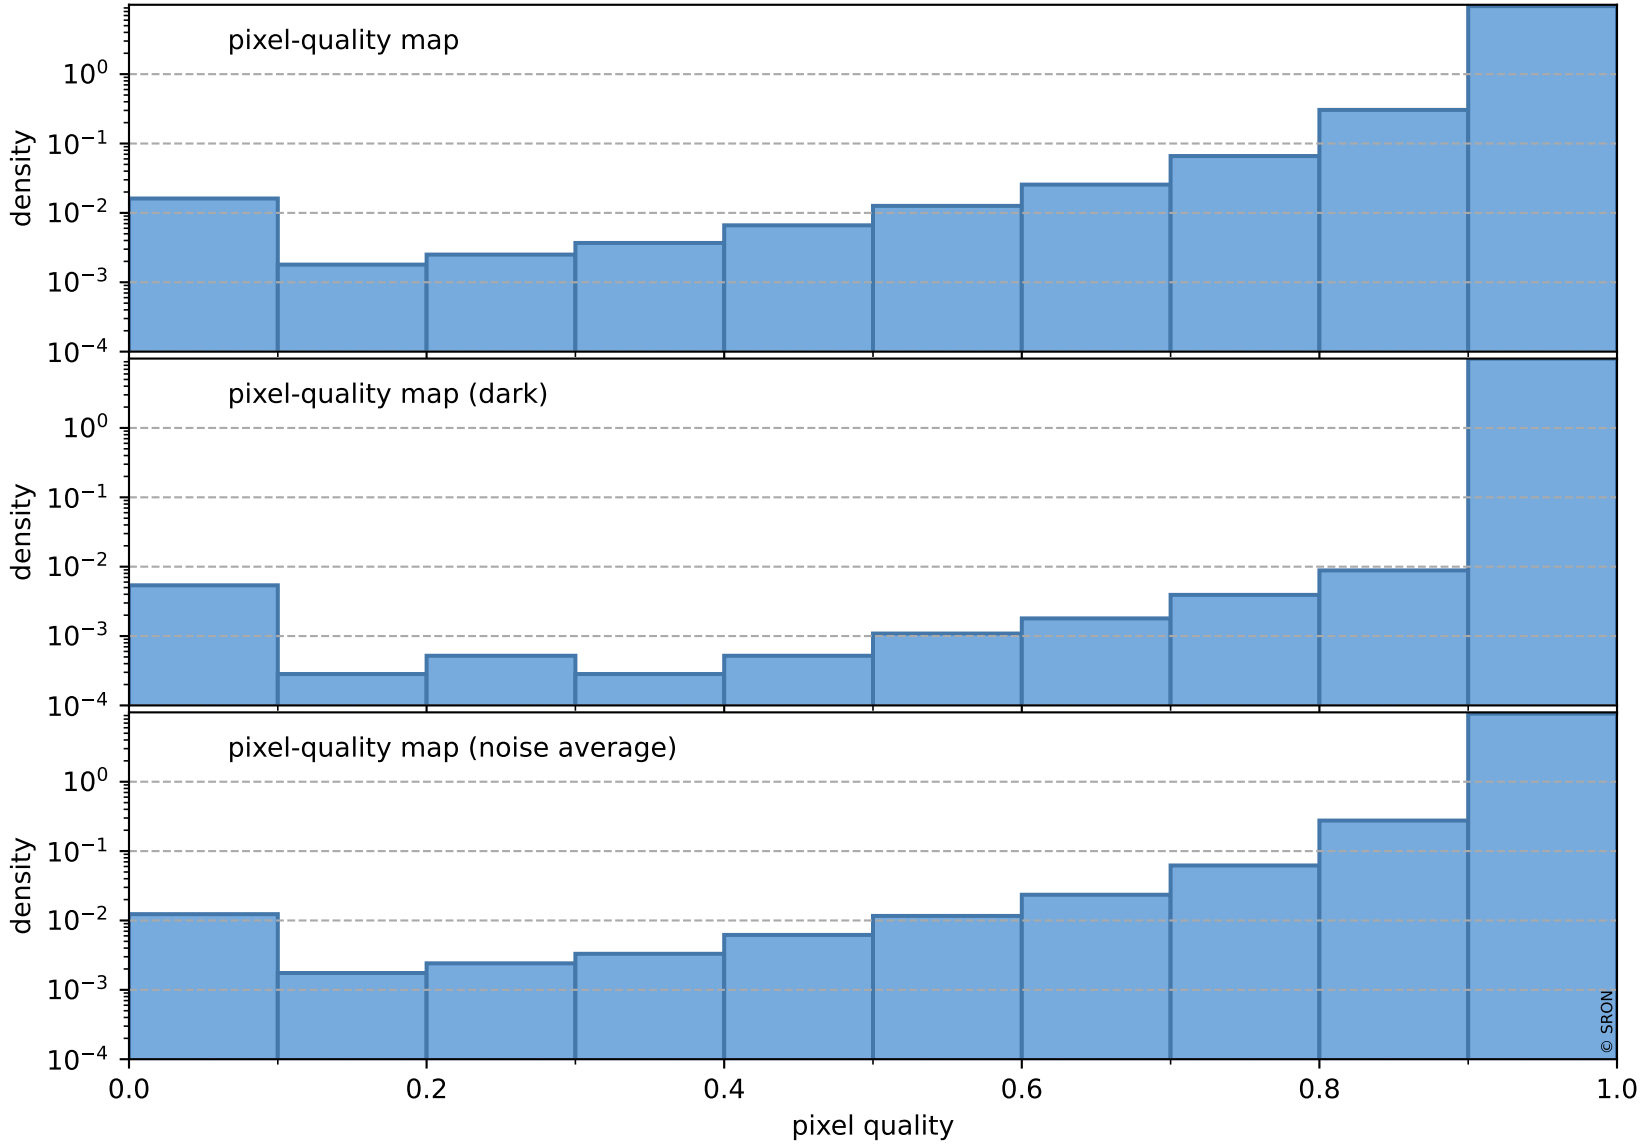

orbits : 18 in [6607, 6652]
coverage : 2019-01-22 / 2019-01-25
to good : 355
good to bad : 835
to worst : 127
created : 2023-08-22T07:51:43

total quality compared with SWIR pixel-quality CKD

Tropomi SWIR pixel quality (official)

orbits : 18 in [6607, 6652]
coverage : 2019-01-22 / 2019-01-25
created : 2023-08-22T07:51:44

Histograms of pixel-quality

Tropomi SWIR pixel quality (official) ground-tracks of Sentinel-5P

orbits : 18 in [6607, 6652]
coverage : 2019-01-22 / 2019-01-25
created : 2023-08-22T07:51:44

Tropomi SWIR pixel quality (official)

orbits : [2827, 6652]
coverage : 2018-04-30 / 2019-01-25
created : 2023-08-22T07:51:44

trend of pixel quality & temperatures