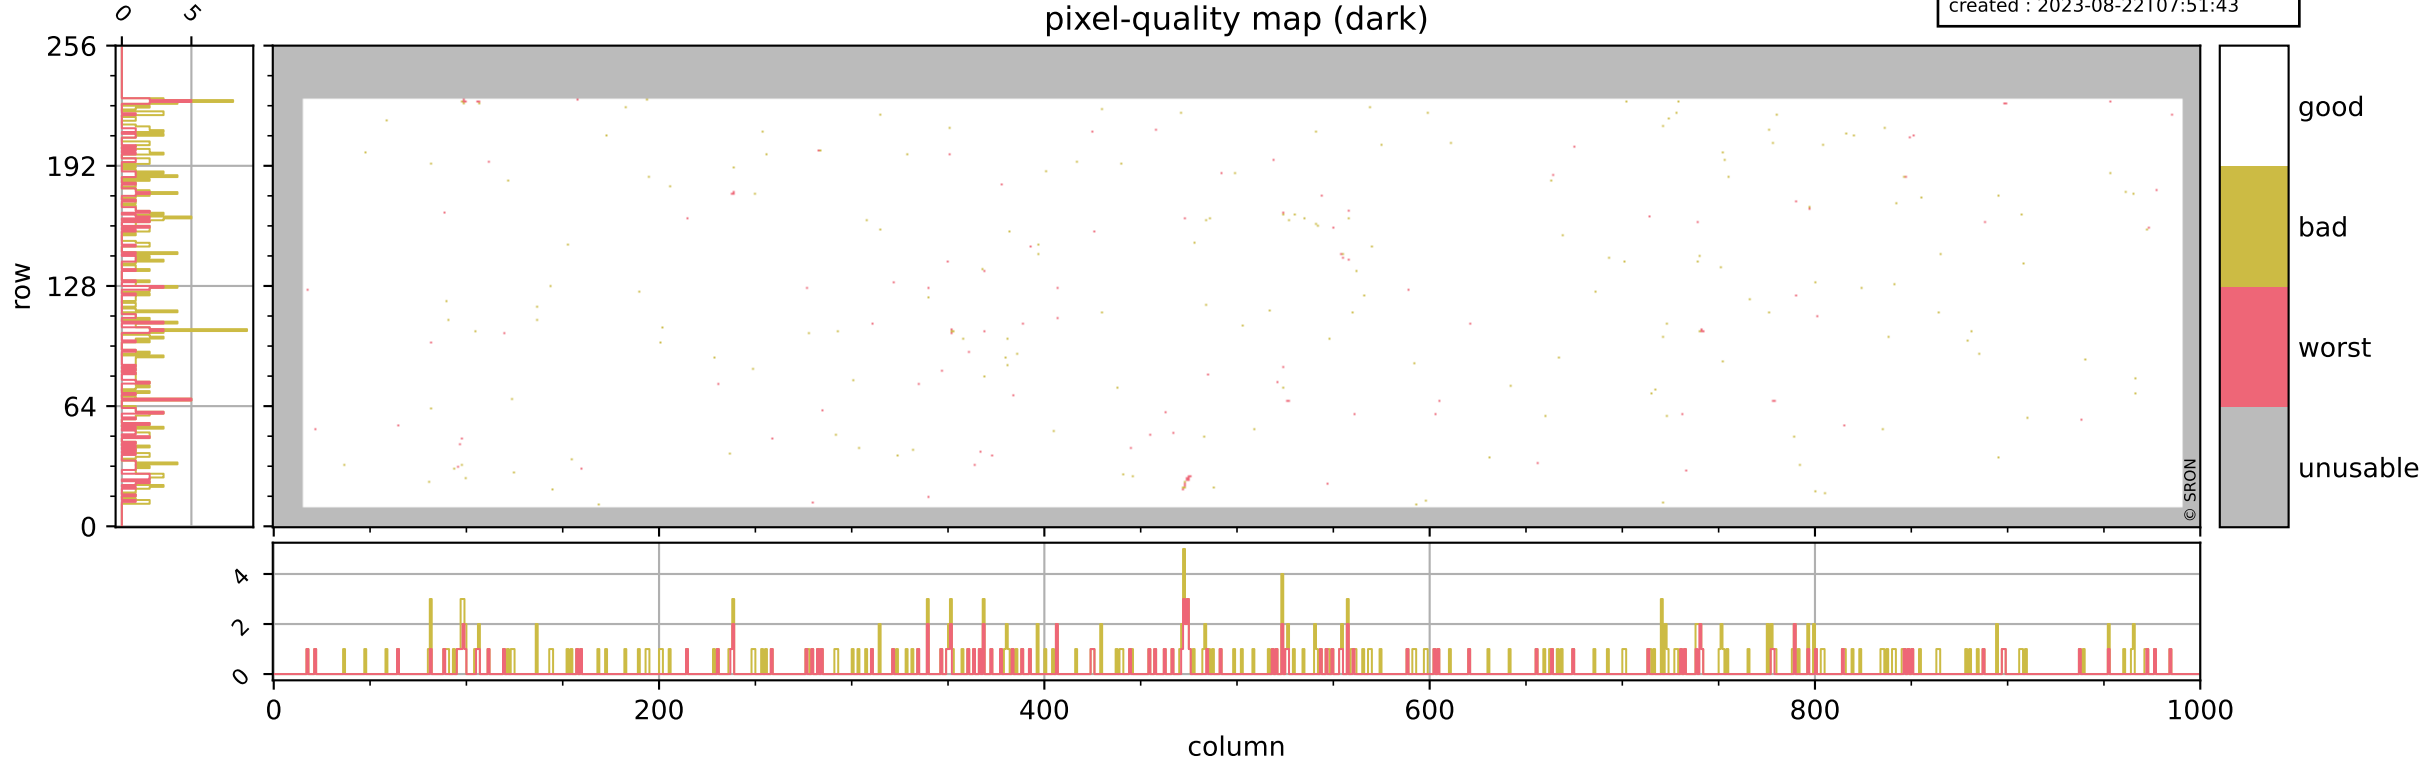

Tropomi SWIR pixel quality (official)

orbits : 18 in [6607, 6652]
coverage : 2019-01-22 / 2019-01-25
bad (quality < 0.8) : 2854
worst (quality < 0.1) : 341
created : 2023-08-22T07:51:43

pixel-quality map

Tropomi SWIR pixel quality (official)

orbits : 18 in [6607, 6652]
coverage : 2019-01-22 / 2019-01-25
bad (quality < 0.8) : 292
worst (quality < 0.1) : 114
created : 2023-08-22T07:51:43

pixel-quality map (dark)

Tropomi SWIR pixel quality (official)

orbits : 18 in [6607, 6652]
coverage : 2019-01-22 / 2019-01-25
bad (quality < 0.8) : 2606
worst (quality < 0.1) : 261
created : 2023-08-22T07:51:43

Tropomi SWIR pixel quality (official)

orbits : 18 in [6607, 6652]
coverage : 2019-01-22 / 2019-01-25
created : 2023-08-22T07:51:44

Histograms of pixel-quality

Tropomi SWIR pixel quality (official) ground-tracks of Sentinel-5P

orbits : 18 in [6607, 6652]
coverage : 2019-01-22 / 2019-01-25
created : 2023-08-22T07:51:44