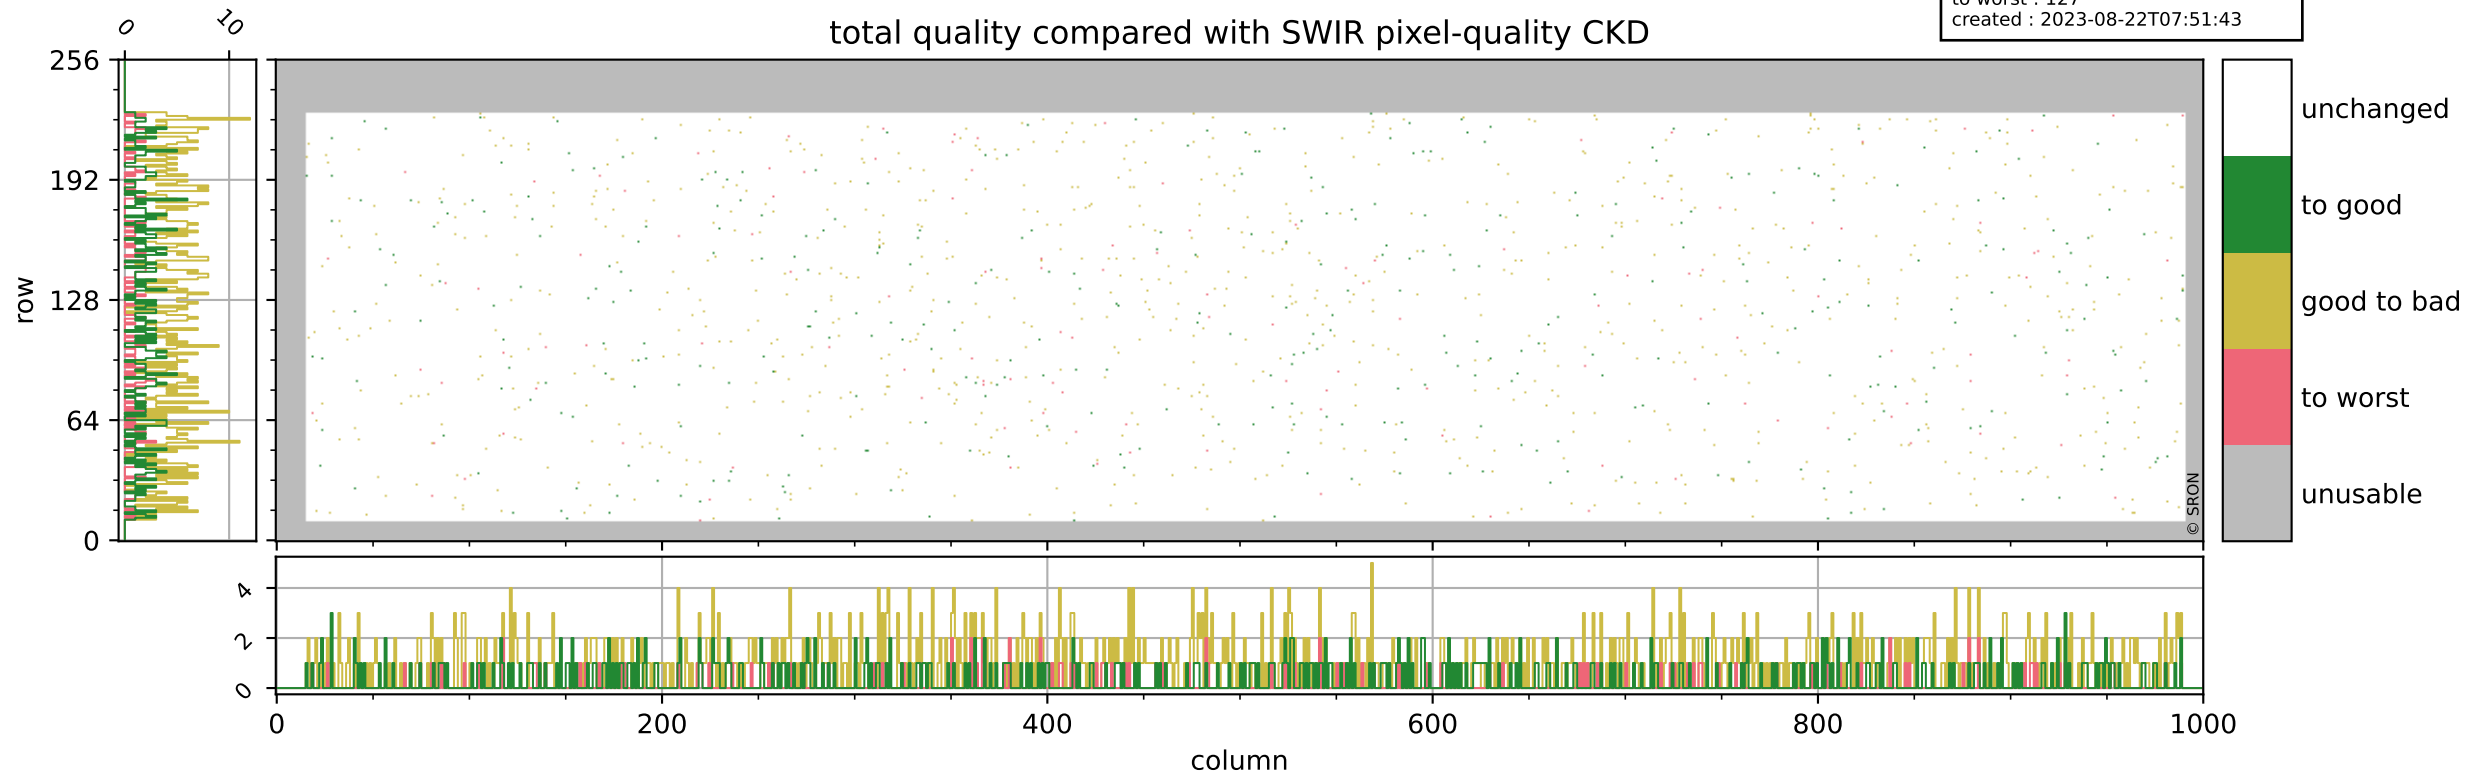

Tropomi SWIR pixel quality (official)

orbits : 18 in [6607, 6652]
coverage : 2019-01-22 / 2019-01-25
bad (quality < 0.8) : 292
worst (quality < 0.1) : 114
created : 2023-08-22T07:51:43

pixel-quality map (dark)

Tropomi SWIR pixel quality (official)

orbits : 18 in [6607, 6652]
coverage : 2019-01-22 / 2019-01-25
bad (quality < 0.8) : 2606
worst (quality < 0.1) : 261
created : 2023-08-22T07:51:43

Tropomi SWIR pixel quality (official)

orbits : 18 in [6607, 6652]
coverage : 2019-01-22 / 2019-01-25
to good : 355
good to bad : 835
to worst : 127
created : 2023-08-22T07:51:43

total quality compared with SWIR pixel-quality CKD

Tropomi SWIR pixel quality (official)

orbits : 18 in [6607, 6652]
coverage : 2019-01-22 / 2019-01-25
created : 2023-08-22T07:51:44

Histograms of pixel-quality

Tropomi SWIR pixel quality (official) ground-tracks of Sentinel-5P

orbits : 18 in [6607, 6652]
coverage : 2019-01-22 / 2019-01-25
created : 2023-08-22T07:51:44