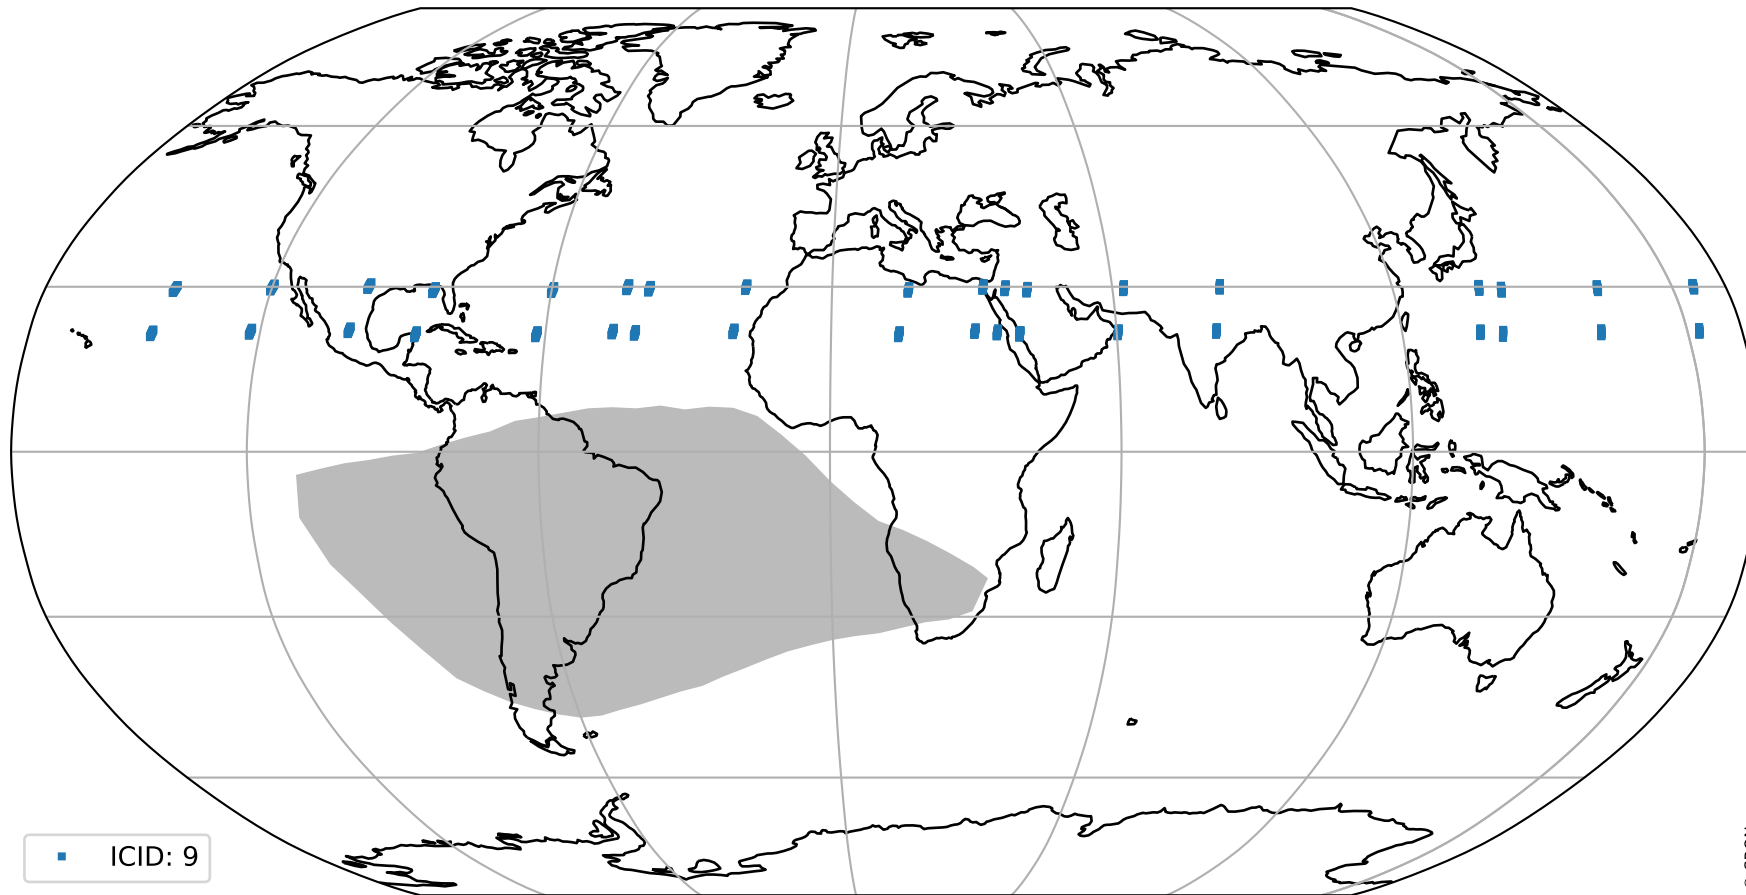

Tropomi SWIR pixel quality (official)

orbits : 18 in [6607, 6652]
coverage : 2019-01-22 / 2019-01-25
bad (quality < 0.8) : 2606
worst (quality < 0.1) : 261
created : 2023-08-22T07:51:43

Tropomi SWIR pixel quality (official)

orbits : 18 in [6607, 6652]
coverage : 2019-01-22 / 2019-01-25
to good : 355
good to bad : 835
to worst : 127
created : 2023-08-22T07:51:43

total quality compared with SWIR pixel-quality CKD

Tropomi SWIR pixel quality (official)

orbits : 18 in [6607, 6652]
coverage : 2019-01-22 / 2019-01-25
created : 2023-08-22T07:51:44

Histograms of pixel-quality

Tropomi SWIR pixel quality (official) ground-tracks of Sentinel-5P

orbits : 18 in [6607, 6652]
coverage : 2019-01-22 / 2019-01-25
created : 2023-08-22T07:51:44

Tropomi SWIR pixel quality (official)

orbits : [2827, 6652]
coverage : 2018-04-30 / 2019-01-25
created : 2023-08-22T07:51:44

trend of pixel quality & temperatures