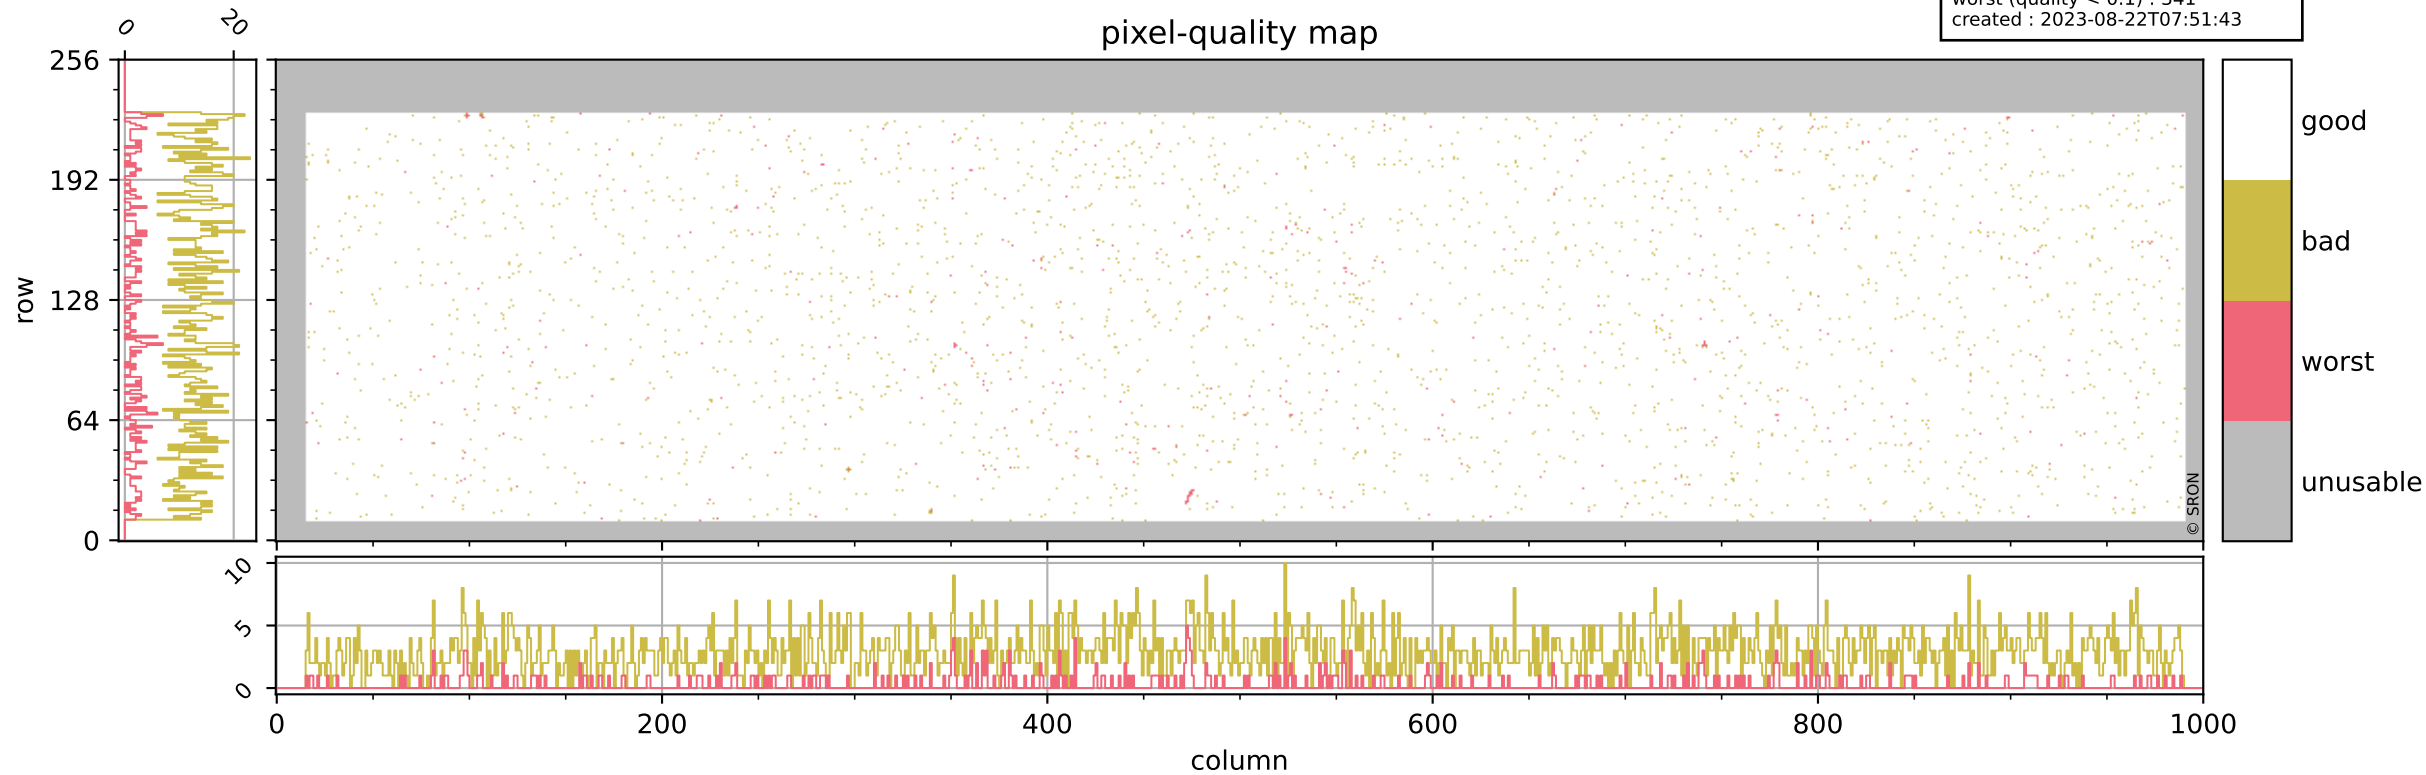

Tropomi SWIR pixel quality (official)

orbits : 18 in [6607, 6652]
coverage : 2019-01-22 / 2019-01-25
bad (quality < 0.8) : 2854
worst (quality < 0.1) : 341
created : 2023-08-22T07:51:43

pixel-quality map

Tropomi SWIR pixel quality (official)

orbits : 18 in [6607, 6652]
coverage : 2019-01-22 / 2019-01-25
bad (quality < 0.8) : 292
worst (quality < 0.1) : 114
created : 2023-08-22T07:51:43

pixel-quality map (dark)

Tropomi SWIR pixel quality (official)

orbits : 18 in [6607, 6652]
coverage : 2019-01-22 / 2019-01-25
bad (quality < 0.8) : 2606
worst (quality < 0.1) : 261
created : 2023-08-22T07:51:43

Tropomi SWIR pixel quality (official)

orbits : 18 in [6607, 6652]
coverage : 2019-01-22 / 2019-01-25
created : 2023-08-22T07:51:44

Histograms of pixel-quality

Tropomi SWIR pixel quality (official) ground-tracks of Sentinel-5P

orbits : 18 in [6607, 6652]
coverage : 2019-01-22 / 2019-01-25
created : 2023-08-22T07:51:44