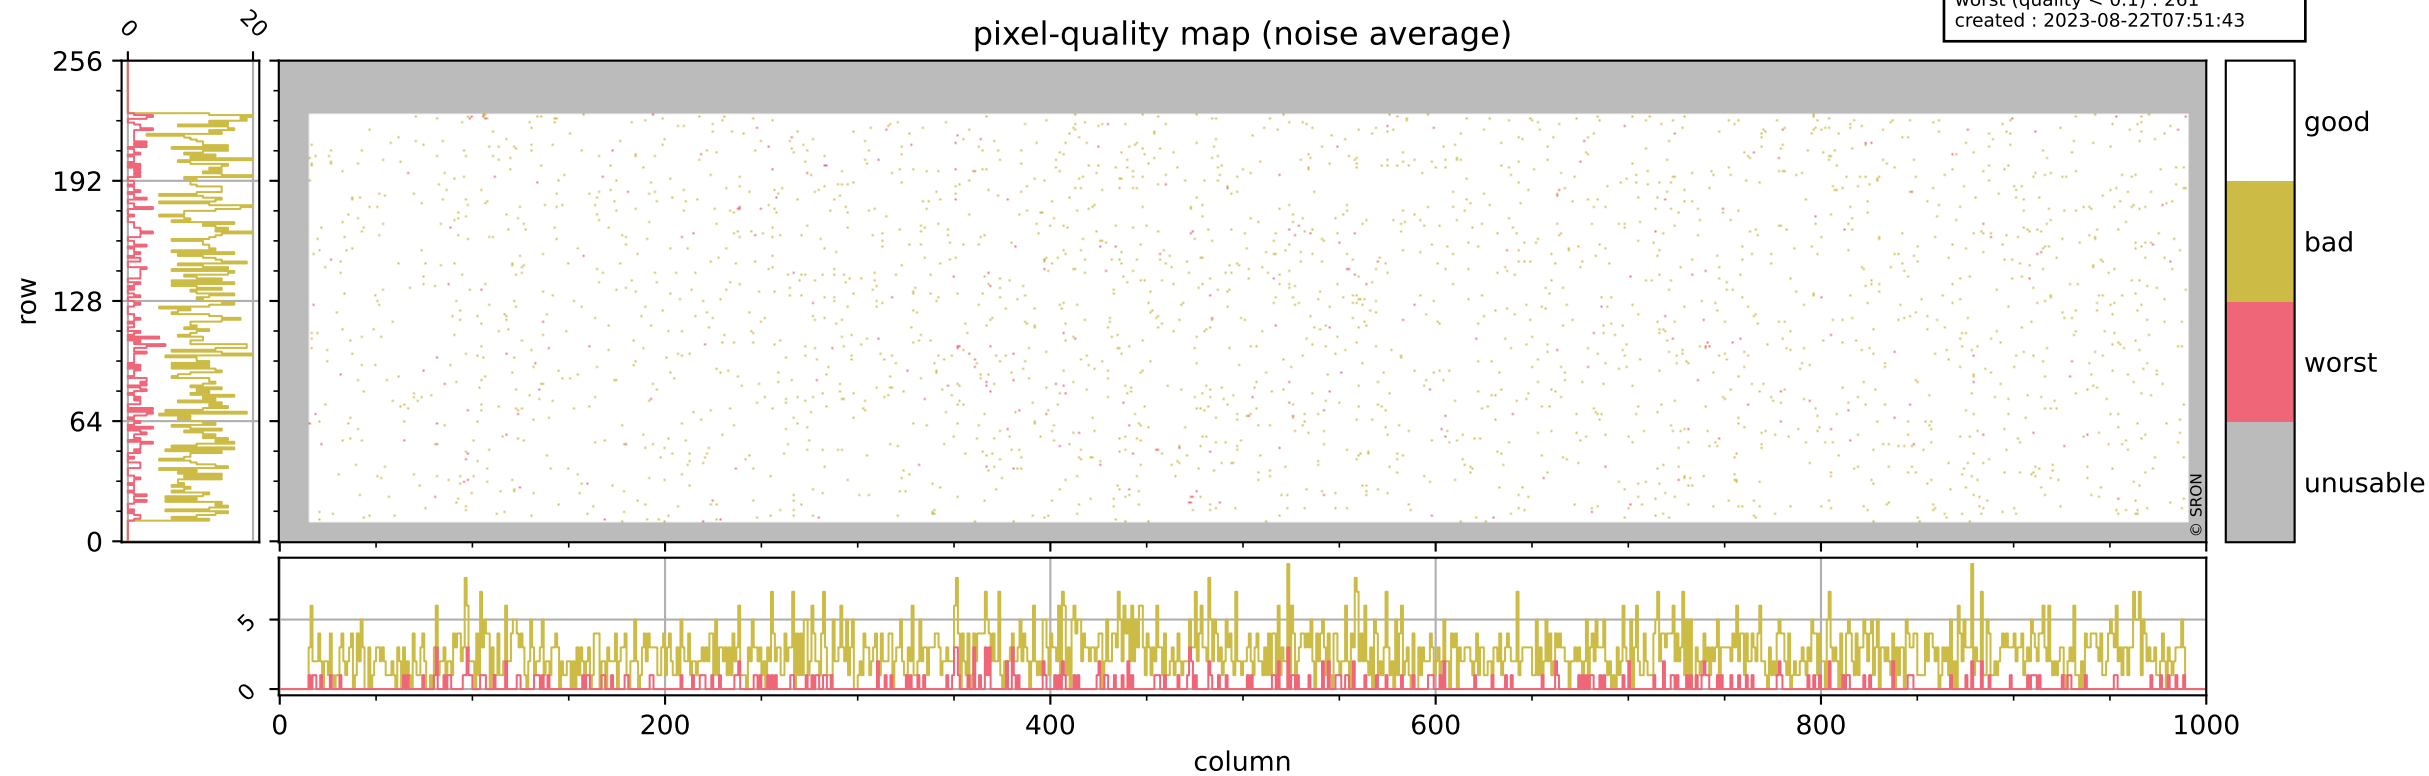

Tropomi SWIR pixel quality (official)

orbits : 18 in [6607, 6652]
coverage : 2019-01-22 / 2019-01-25
bad (quality < 0.8) : 292
worst (quality < 0.1) : 114
created : 2023-08-22T07:51:43

pixel-quality map (dark)

Tropomi SWIR pixel quality (official)

orbits : 18 in [6607, 6652]
coverage : 2019-01-22 / 2019-01-25
bad (quality < 0.8) : 2606
worst (quality < 0.1) : 261
created : 2023-08-22T07:51:43

Tropomi SWIR pixel quality (official)

orbits : 18 in [6607, 6652]
coverage : 2019-01-22 / 2019-01-25
to good : 355
good to bad : 835
to worst : 127
created : 2023-08-22T07:51:43

total quality compared with SWIR pixel-quality CKD

Tropomi SWIR pixel quality (official)

orbits : 18 in [6607, 6652]
coverage : 2019-01-22 / 2019-01-25
created : 2023-08-22T07:51:44

Histograms of pixel-quality

Tropomi SWIR pixel quality (official) ground-tracks of Sentinel-5P

orbits : 18 in [6607, 6652]
coverage : 2019-01-22 / 2019-01-25
created : 2023-08-22T07:51:44