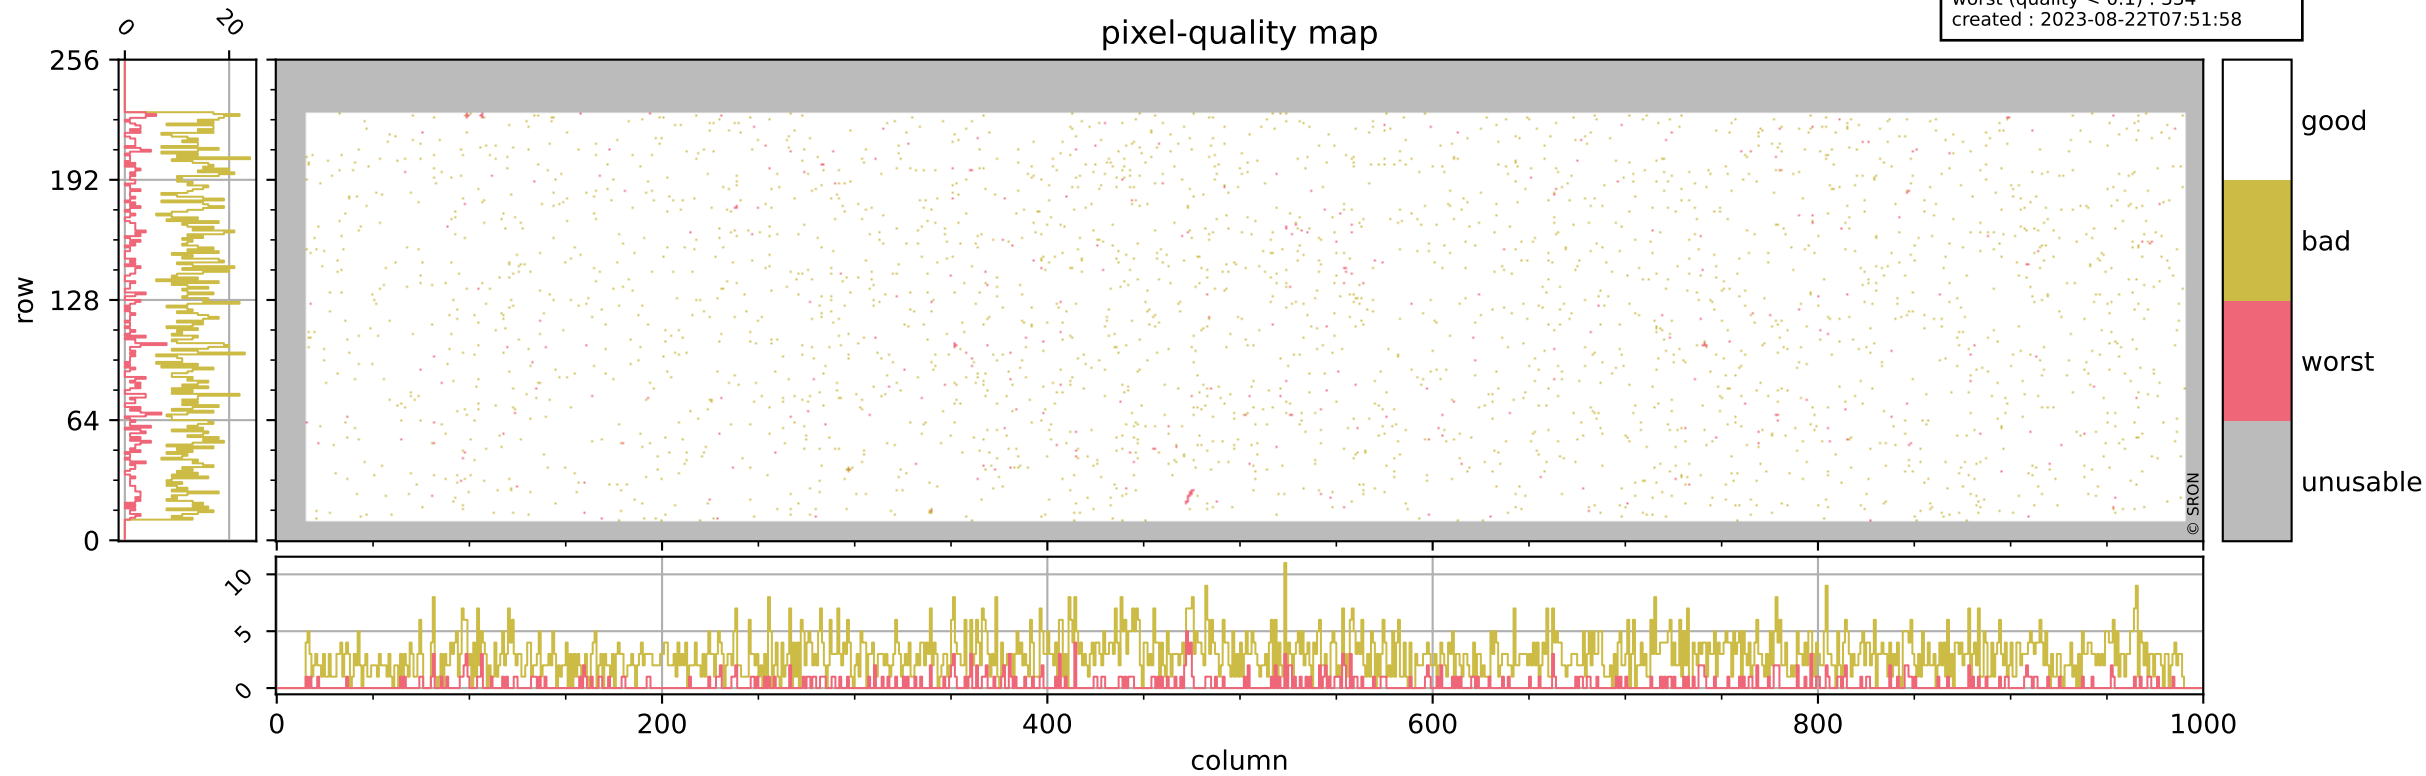

Tropomi SWIR pixel quality (official)

orbits : 20 in [6712, 6757]
coverage : 2019-01-29 / 2019-02-01
bad (quality < 0.8) : 2843
worst (quality < 0.1) : 334
created : 2023-08-22T07:51:58

pixel-quality map

Tropomi SWIR pixel quality (official)

orbits : 20 in [6712, 6757]
coverage : 2019-01-29 / 2019-02-01
bad (quality < 0.8) : 293
worst (quality < 0.1) : 117
created : 2023-08-22T07:51:59

Tropomi SWIR pixel quality (official)

orbits : 20 in [6712, 6757]
coverage : 2019-01-29 / 2019-02-01
bad (quality < 0.8) : 2598
worst (quality < 0.1) : 256
created : 2023-08-22T07:51:59

pixel-quality map (noise average)

Tropomi SWIR pixel quality (official)

orbits : 20 in [6712, 6757]
coverage : 2019-01-29 / 2019-02-01
created : 2023-08-22T07:51:59

Histograms of pixel-quality

Tropomi SWIR pixel quality (official) ground-tracks of Sentinel-5P

orbits : 20 in [6712, 6757]
coverage : 2019-01-29 / 2019-02-01
created : 2023-08-22T07:52:00