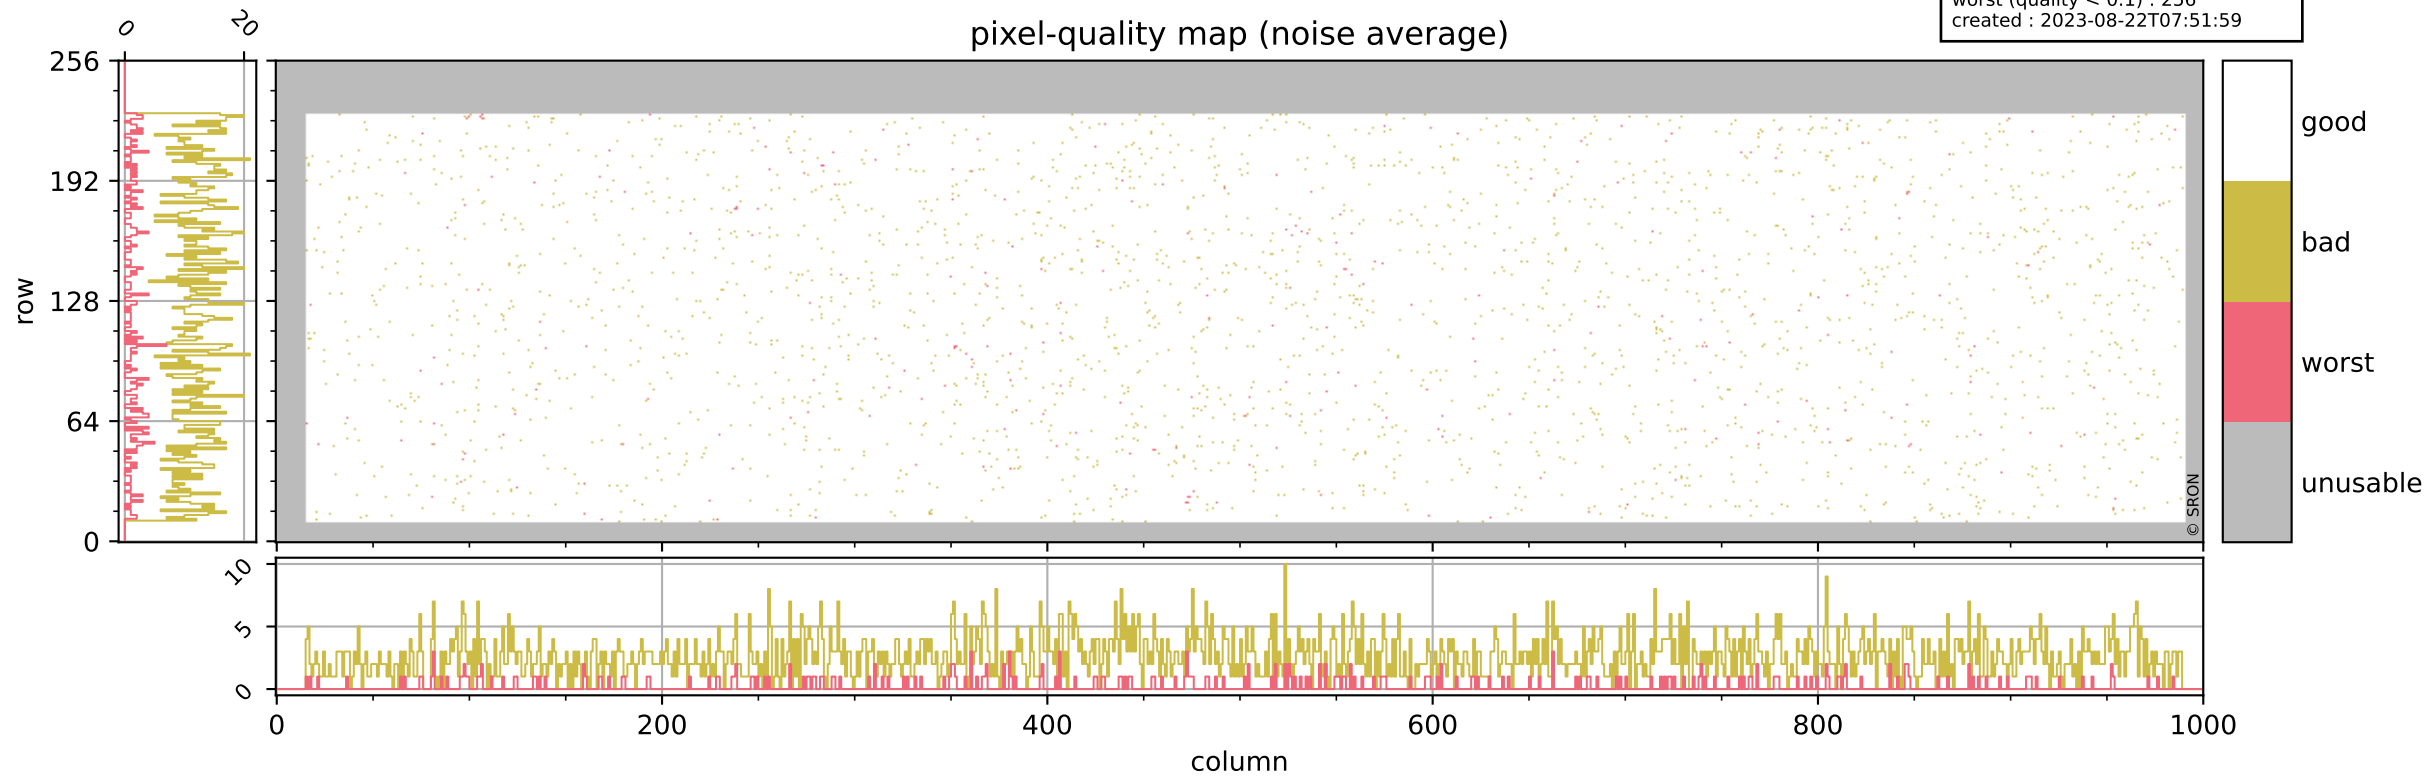

Tropomi SWIR pixel quality (official)

orbits : 20 in [6712, 6757]
coverage : 2019-01-29 / 2019-02-01
bad (quality < 0.8) : 293
worst (quality < 0.1) : 117
created : 2023-08-22T07:51:59

Tropomi SWIR pixel quality (official)

orbits : 20 in [6712, 6757]
coverage : 2019-01-29 / 2019-02-01
bad (quality < 0.8) : 2598
worst (quality < 0.1) : 256
created : 2023-08-22T07:51:59

pixel-quality map (noise average)

Tropomi SWIR pixel quality (official)

orbits : 20 in [6712, 6757]
coverage : 2019-01-29 / 2019-02-01
to good : 349
good to bad : 816
to worst : 124
created : 2023-08-22T07:51:59

total quality compared with SWIR pixel-quality CKD

Tropomi SWIR pixel quality (official)

orbits : 20 in [6712, 6757]
coverage : 2019-01-29 / 2019-02-01
created : 2023-08-22T07:51:59

Histograms of pixel-quality

Tropomi SWIR pixel quality (official) ground-tracks of Sentinel-5P

orbits : 20 in [6712, 6757]
coverage : 2019-01-29 / 2019-02-01
created : 2023-08-22T07:52:00