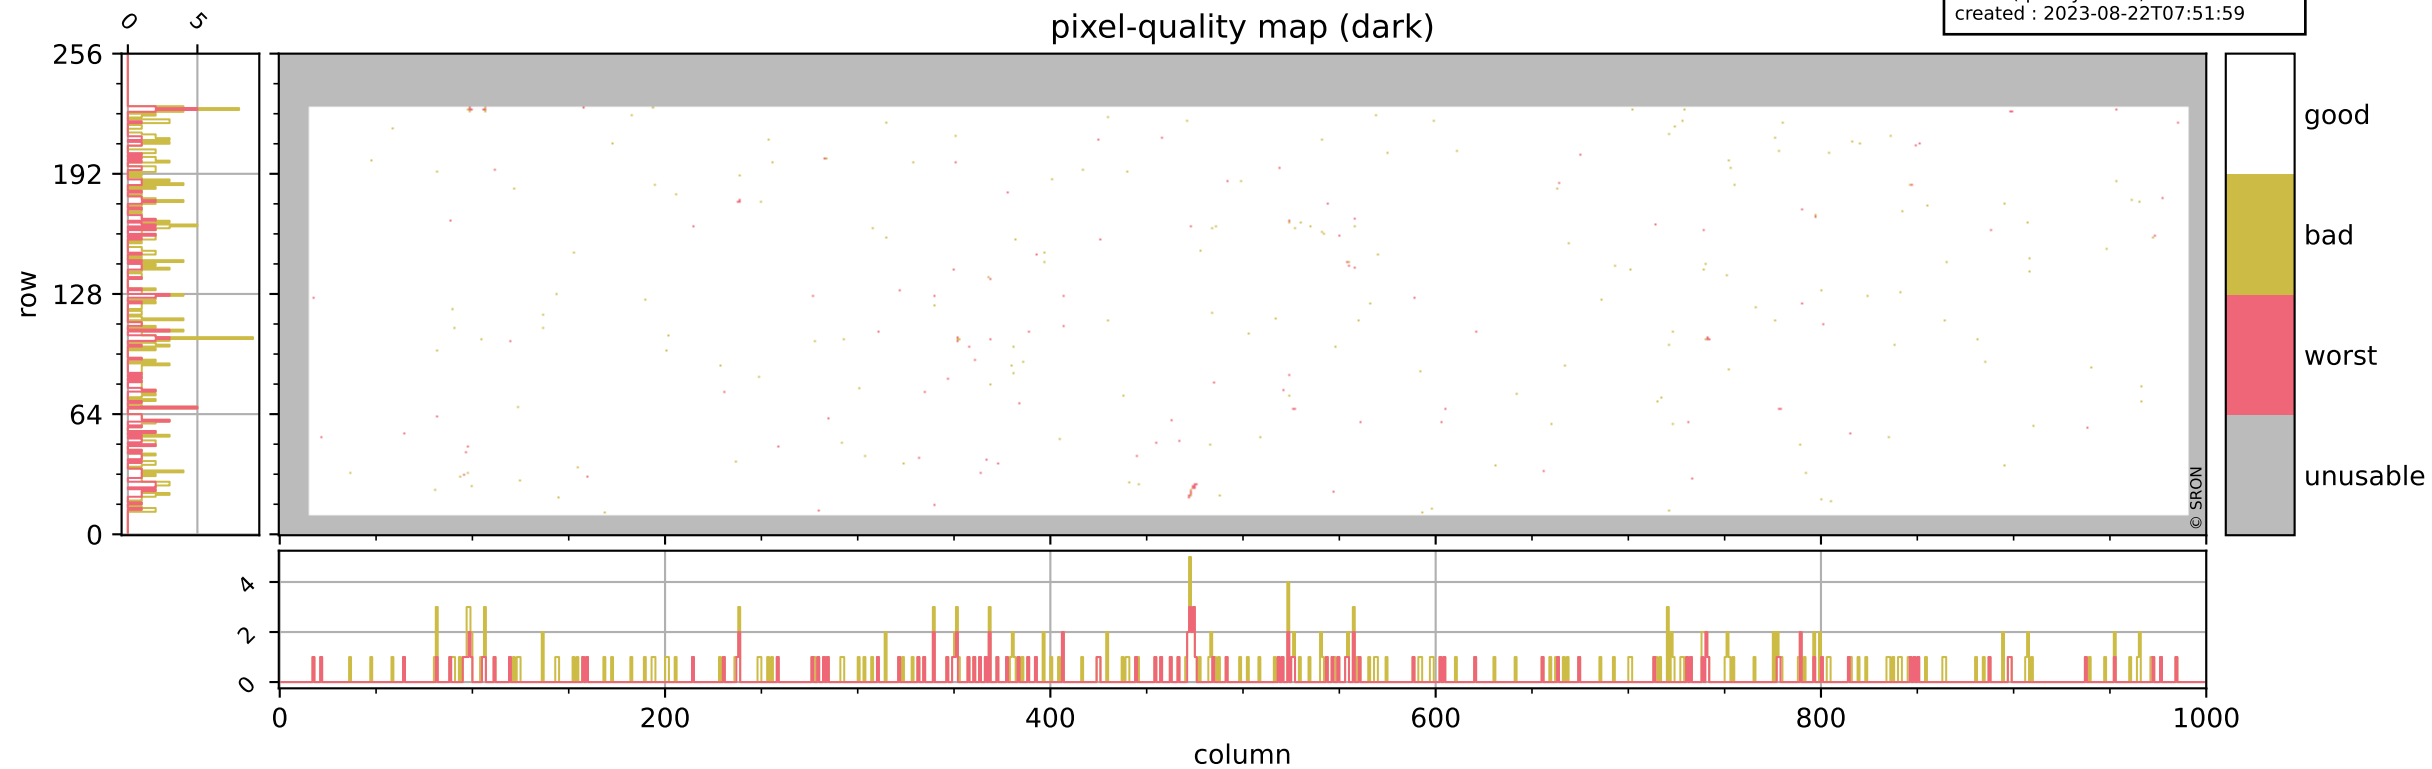

Tropomi SWIR pixel quality (official)

orbits : 20 in [6712, 6757]
coverage : 2019-01-29 / 2019-02-01
bad (quality < 0.8) : 2843
worst (quality < 0.1) : 334
created : 2023-08-22T07:51:58

pixel-quality map

Tropomi SWIR pixel quality (official)

orbits : 20 in [6712, 6757]
coverage : 2019-01-29 / 2019-02-01
bad (quality < 0.8) : 293
worst (quality < 0.1) : 117
created : 2023-08-22T07:51:59

Tropomi SWIR pixel quality (official)

orbits : 20 in [6712, 6757]
coverage : 2019-01-29 / 2019-02-01
bad (quality < 0.8) : 2598
worst (quality < 0.1) : 256
created : 2023-08-22T07:51:59

pixel-quality map (noise average)

Tropomi SWIR pixel quality (official)

orbits : 20 in [6712, 6757]
coverage : 2019-01-29 / 2019-02-01
created : 2023-08-22T07:51:59

Histograms of pixel-quality

Tropomi SWIR pixel quality (official) ground-tracks of Sentinel-5P

orbits : 20 in [6712, 6757]
coverage : 2019-01-29 / 2019-02-01
created : 2023-08-22T07:52:00