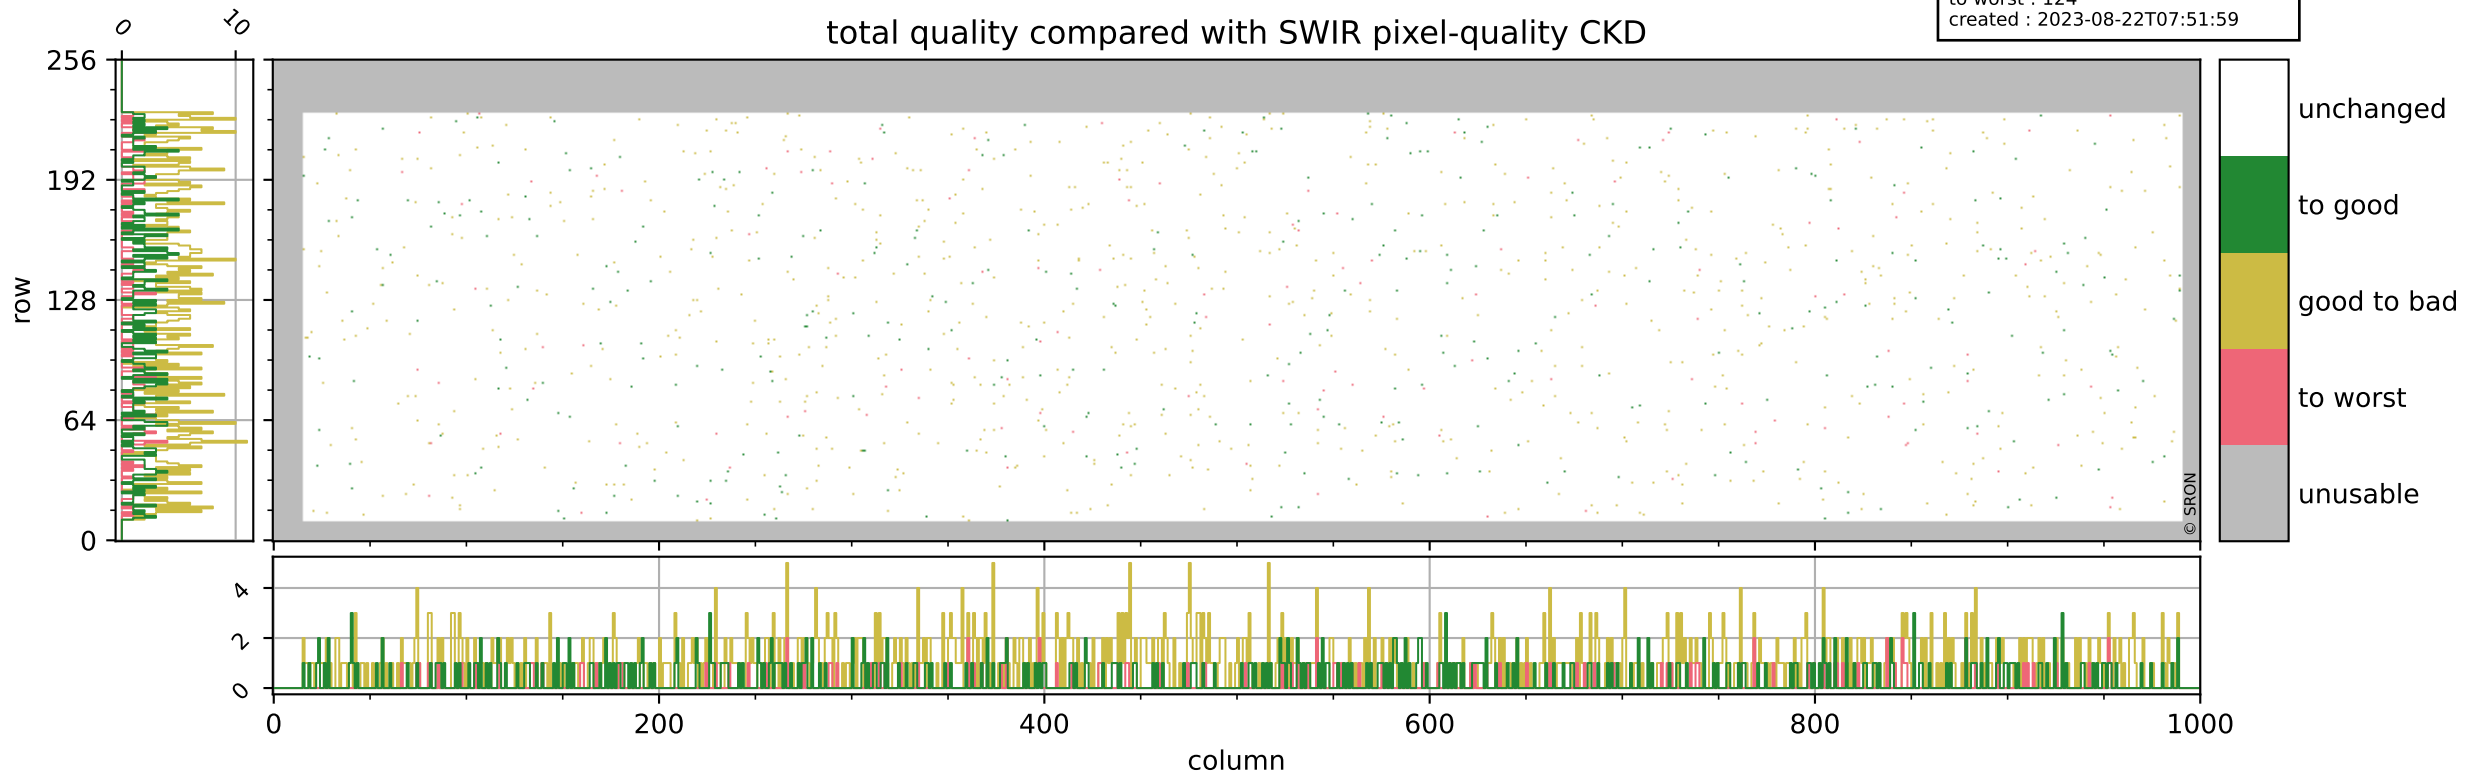

Tropomi SWIR pixel quality (official)

orbits : 20 in [6712, 6757]
coverage : 2019-01-29 / 2019-02-01
bad (quality < 0.8) : 293
worst (quality < 0.1) : 117
created : 2023-08-22T07:51:59

Tropomi SWIR pixel quality (official)

orbits : 20 in [6712, 6757]
coverage : 2019-01-29 / 2019-02-01
bad (quality < 0.8) : 2598
worst (quality < 0.1) : 256
created : 2023-08-22T07:51:59

pixel-quality map (noise average)

Tropomi SWIR pixel quality (official)

orbits : 20 in [6712, 6757]
coverage : 2019-01-29 / 2019-02-01
to good : 349
good to bad : 816
to worst : 124
created : 2023-08-22T07:51:59

total quality compared with SWIR pixel-quality CKD

Tropomi SWIR pixel quality (official)

orbits : 20 in [6712, 6757]
coverage : 2019-01-29 / 2019-02-01
created : 2023-08-22T07:51:59

Histograms of pixel-quality

Tropomi SWIR pixel quality (official) ground-tracks of Sentinel-5P

orbits : 20 in [6712, 6757]
coverage : 2019-01-29 / 2019-02-01
created : 2023-08-22T07:52:00