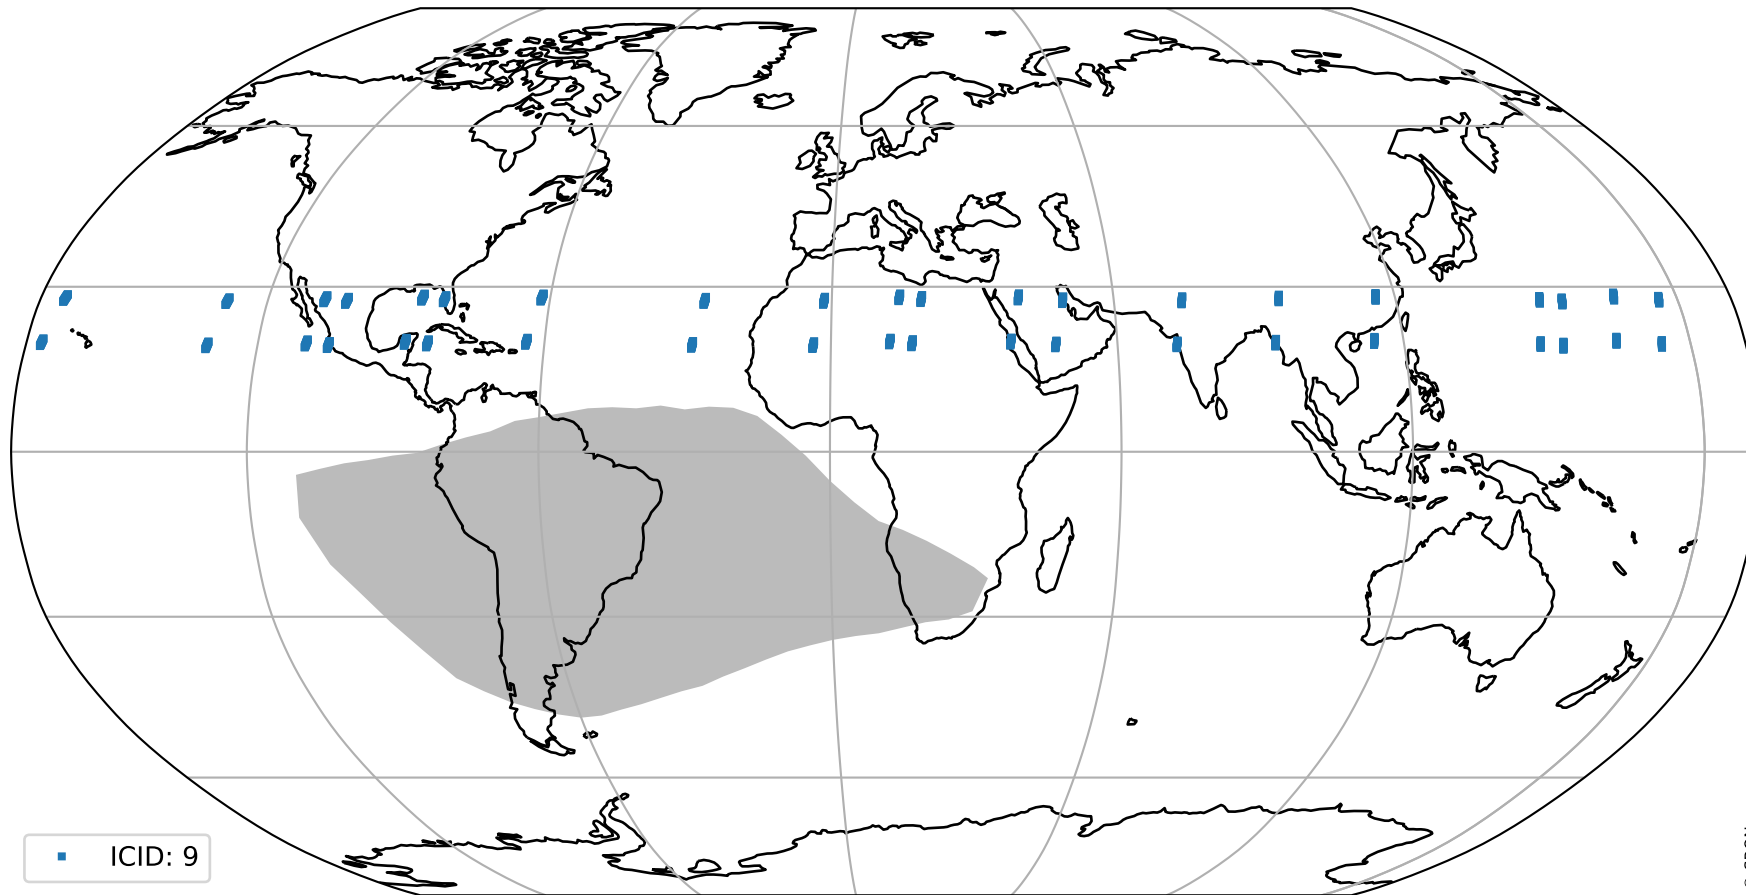

orbits : 20 in [6712, 6757]
coverage : 2019-01-29 / 2019-02-01
bad (quality < 0.8) : 2598
worst (quality < 0.1) : 256
created : 2023-08-22T07:51:59

pixel-quality map (noise average)

Tropomi SWIR pixel quality (official)

orbits : 20 in [6712, 6757]
coverage : 2019-01-29 / 2019-02-01
to good : 349
good to bad : 816
to worst : 124
created : 2023-08-22T07:51:59

total quality compared with SWIR pixel-quality CKD

Tropomi SWIR pixel quality (official)

orbits : 20 in [6712, 6757]
coverage : 2019-01-29 / 2019-02-01
created : 2023-08-22T07:51:59

Histograms of pixel-quality

Tropomi SWIR pixel quality (official) ground-tracks of Sentinel-5P

orbits : 20 in [6712, 6757]
coverage : 2019-01-29 / 2019-02-01
created : 2023-08-22T07:52:00

Tropomi SWIR pixel quality (official)

orbits : [2827, 6757]
coverage : 2018-04-30 / 2019-02-01
created : 2023-08-22T07:52:00

trend of pixel quality & temperatures