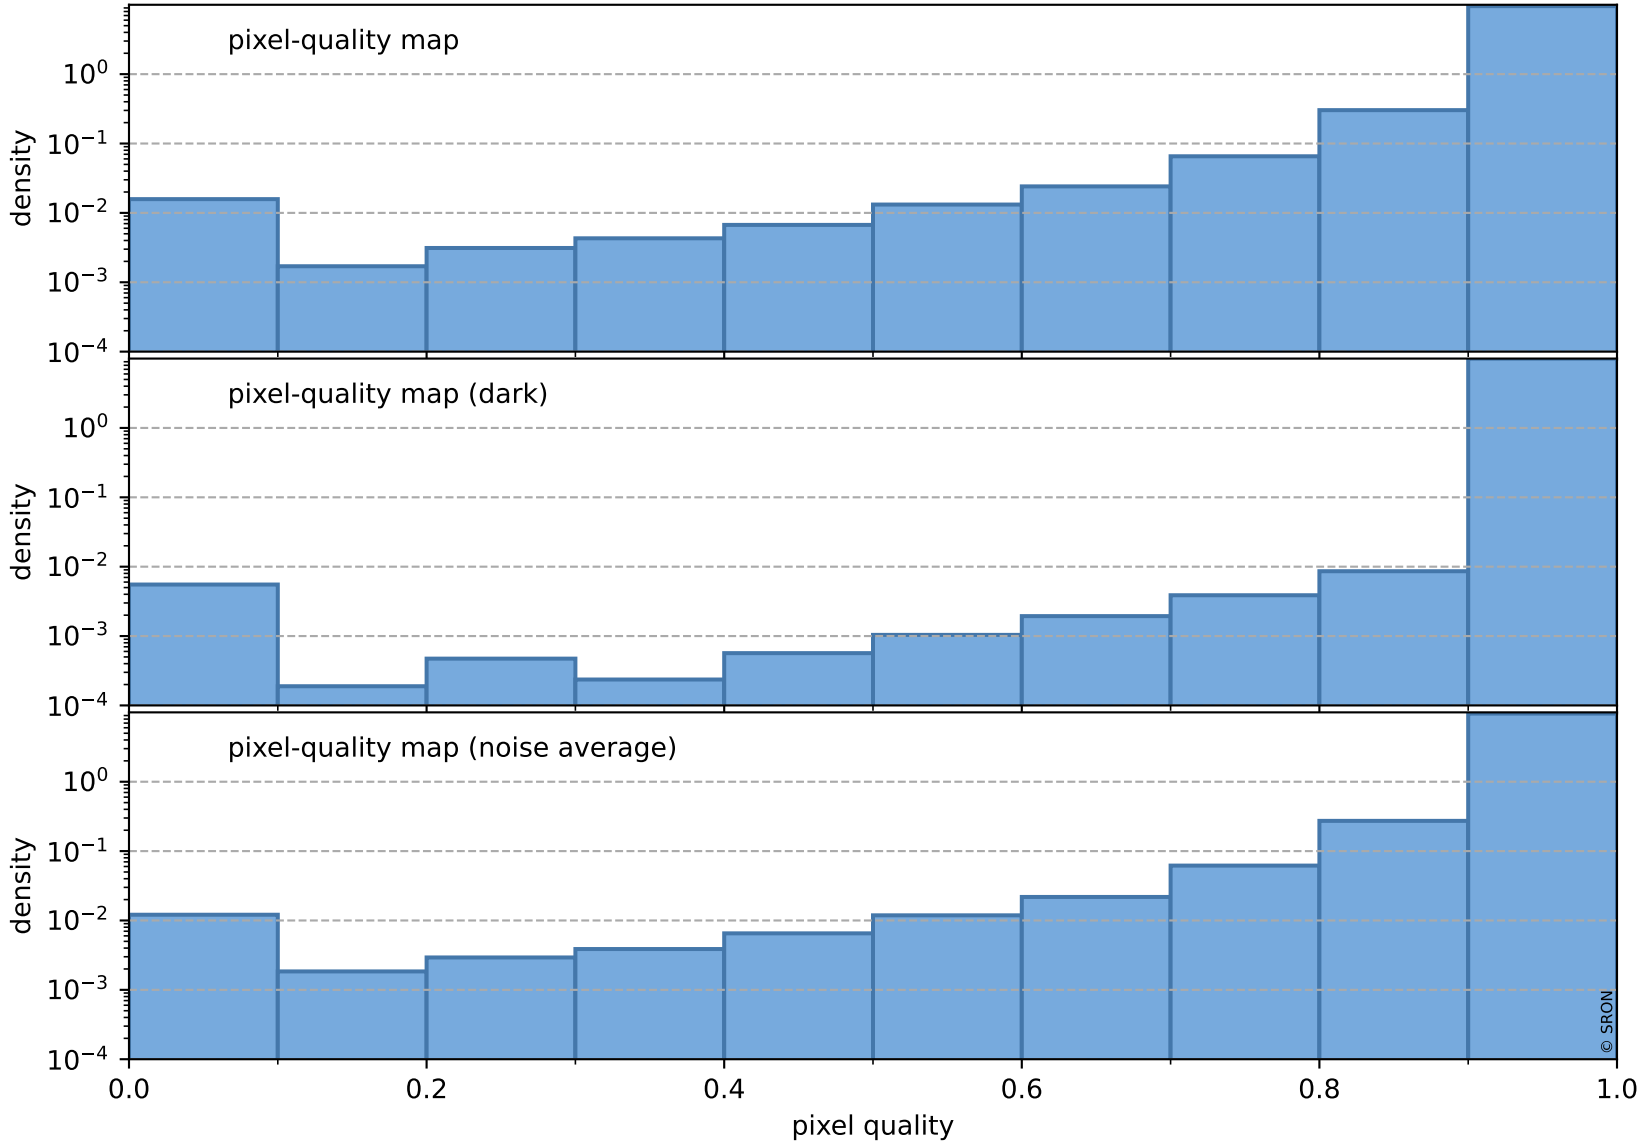

orbits : 20 in [6712, 6757]
coverage : 2019-01-29 / 2019-02-01
bad (quality < 0.8) : 2598
worst (quality < 0.1) : 256
created : 2023-08-22T07:51:59

pixel-quality map (noise average)

Tropomi SWIR pixel quality (official)

orbits : 20 in [6712, 6757]
coverage : 2019-01-29 / 2019-02-01
to good : 349
good to bad : 816
to worst : 124
created : 2023-08-22T07:51:59

total quality compared with SWIR pixel-quality CKD

Tropomi SWIR pixel quality (official)

orbits : 20 in [6712, 6757]
coverage : 2019-01-29 / 2019-02-01
created : 2023-08-22T07:51:59

Histograms of pixel-quality

Tropomi SWIR pixel quality (official) ground-tracks of Sentinel-5P

orbits : 20 in [6712, 6757]
coverage : 2019-01-29 / 2019-02-01
created : 2023-08-22T07:52:00

Tropomi SWIR pixel quality (official)

orbits : [2827, 6757]
coverage : 2018-04-30 / 2019-02-01
created : 2023-08-22T07:52:00

trend of pixel quality & temperatures