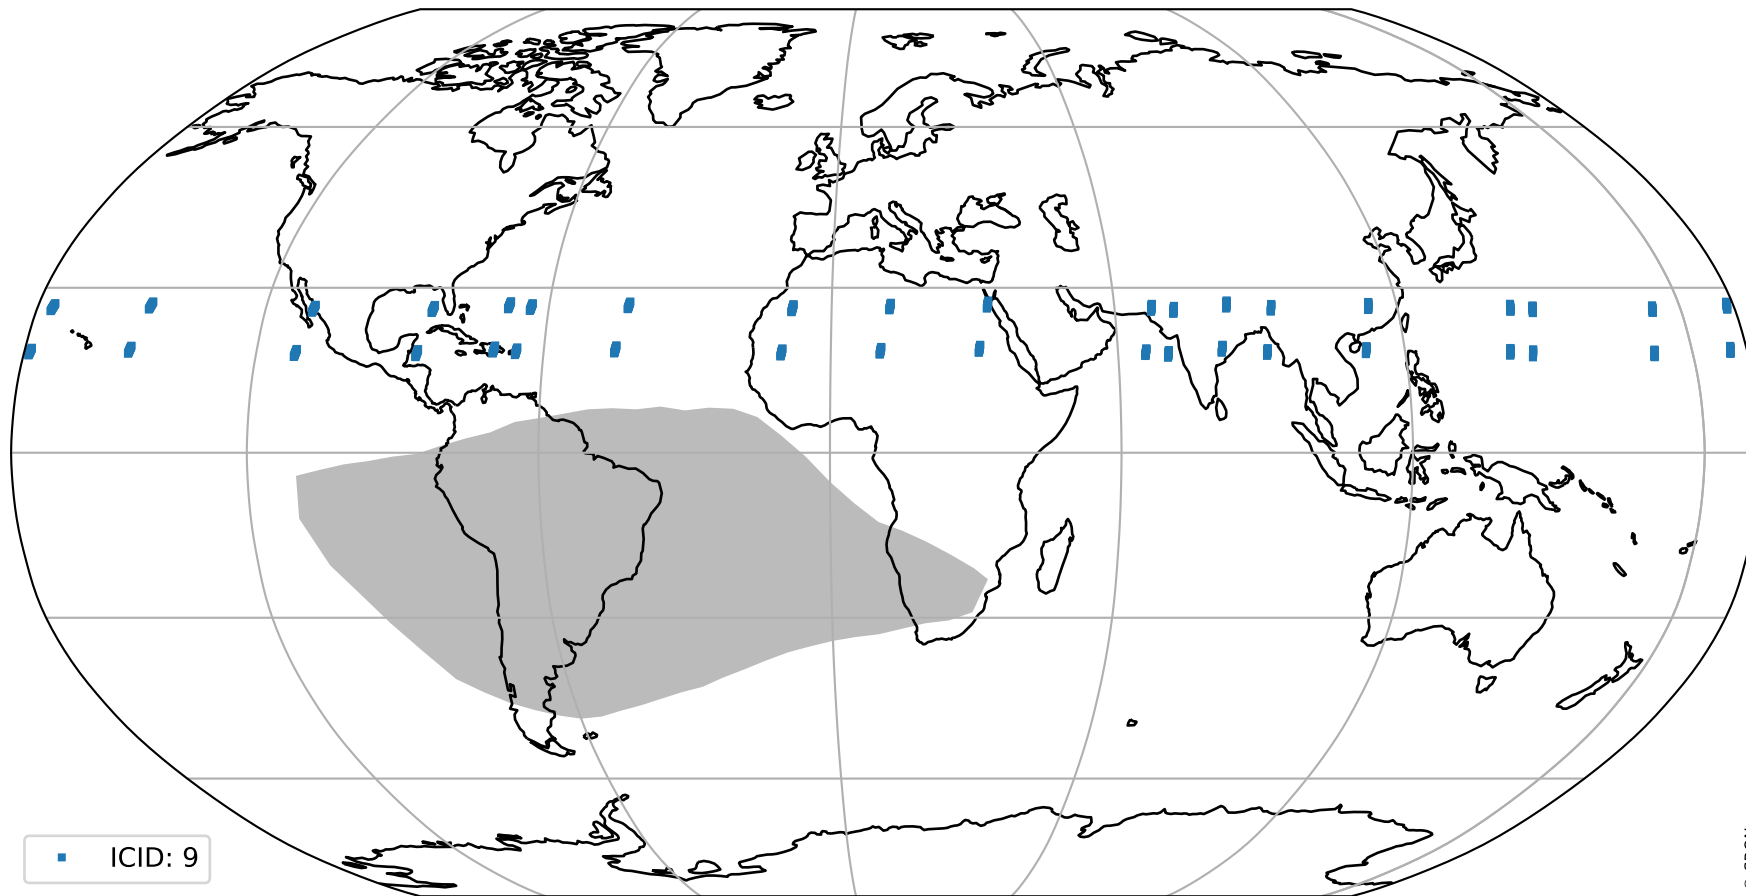

orbits : 19 in [6772, 6817]
coverage : 2019-02-02 / 2019-02-05
bad (quality < 0.8) : 2638
worst (quality < 0.1) : 259
created : 2023-08-22T07:52:08

pixel-quality map (noise average)

Tropomi SWIR pixel quality (official)

orbits : 19 in [6772, 6817]
coverage : 2019-02-02 / 2019-02-05
to good : 351
good to bad : 853
to worst : 131
created : 2023-08-22T07:52:08

total quality compared with SWIR pixel-quality CKD

Tropomi SWIR pixel quality (official)

orbits : 19 in [6772, 6817]
coverage : 2019-02-02 / 2019-02-05
created : 2023-08-22T07:52:08

Histograms of pixel-quality

Tropomi SWIR pixel quality (official) ground-tracks of Sentinel-5P

orbits : 19 in [6772, 6817]
coverage : 2019-02-02 / 2019-02-05
created : 2023-08-22T07:52:09