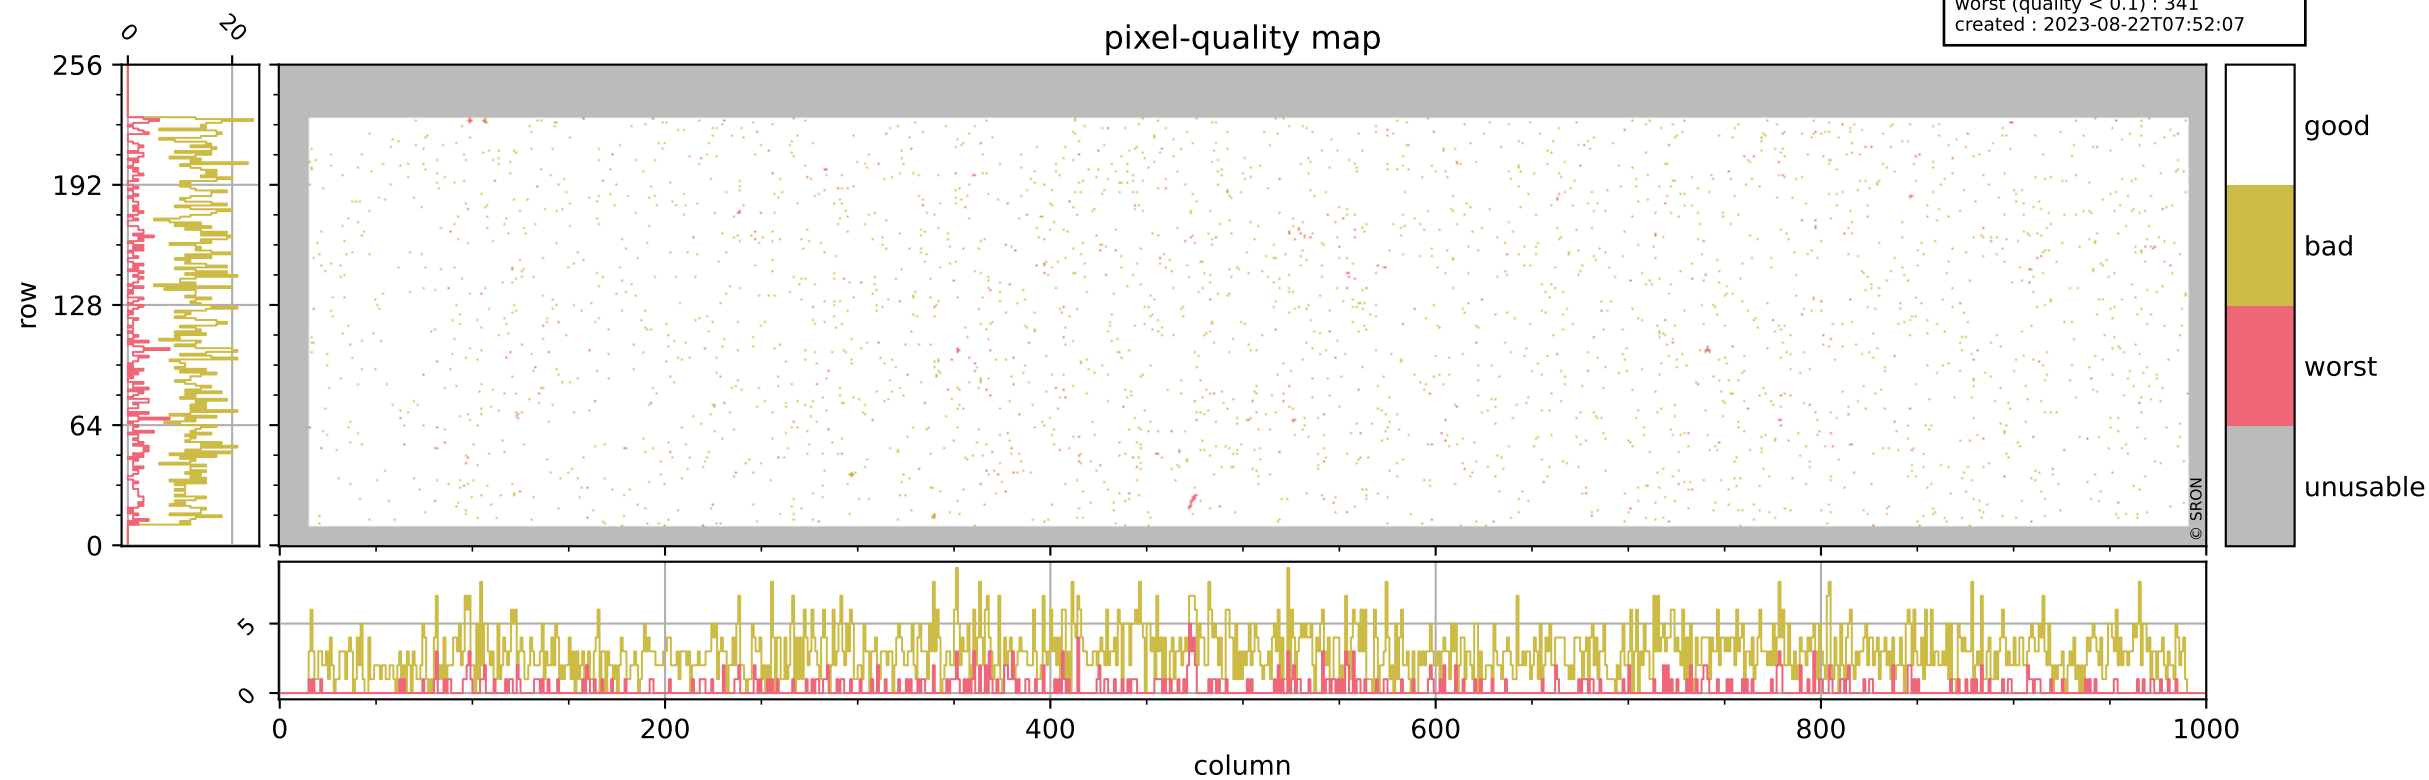

Tropomi SWIR pixel quality (official)

orbits : 19 in [6772, 6817]
coverage : 2019-02-02 / 2019-02-05
bad (quality < 0.8) : 2881
worst (quality < 0.1) : 341
created : 2023-08-22T07:52:07

Tropomi SWIR pixel quality (official)

orbits : 19 in [6772, 6817]
coverage : 2019-02-02 / 2019-02-05
bad (quality < 0.8) : 292
worst (quality < 0.1) : 114
created : 2023-08-22T07:52:08

pixel-quality map (dark)

Tropomi SWIR pixel quality (official)

orbits : 19 in [6772, 6817]
coverage : 2019-02-02 / 2019-02-05
bad (quality < 0.8) : 2638
worst (quality < 0.1) : 259
created : 2023-08-22T07:52:08

pixel-quality map (noise average)

Tropomi SWIR pixel quality (official)

orbits : 19 in [6772, 6817]
coverage : 2019-02-02 / 2019-02-05
created : 2023-08-22T07:52:08

Histograms of pixel-quality

Tropomi SWIR pixel quality (official) ground-tracks of Sentinel-5P

orbits : 19 in [6772, 6817]
coverage : 2019-02-02 / 2019-02-05
created : 2023-08-22T07:52:09