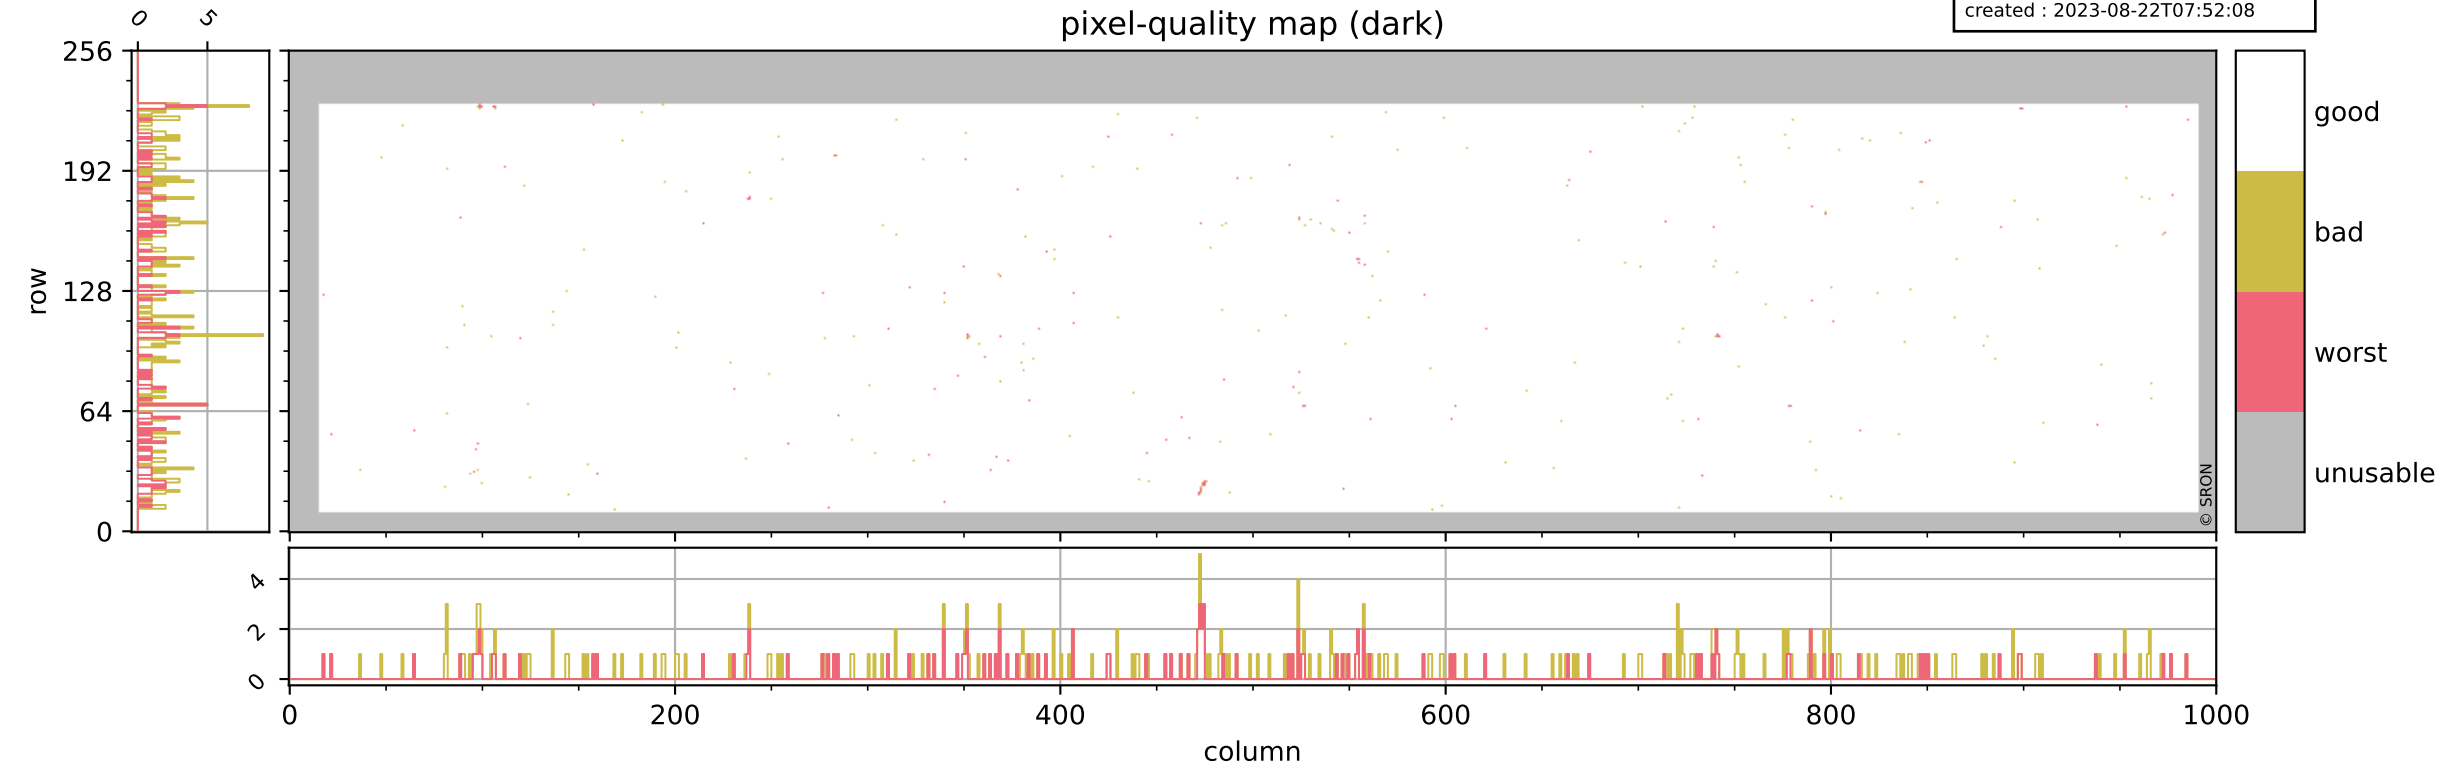

Tropomi SWIR pixel quality (official)

orbits : 19 in [6772, 6817]
coverage : 2019-02-02 / 2019-02-05
bad (quality < 0.8) : 2881
worst (quality < 0.1) : 341
created : 2023-08-22T07:52:07

Tropomi SWIR pixel quality (official)

orbits : 19 in [6772, 6817]
coverage : 2019-02-02 / 2019-02-05
bad (quality < 0.8) : 292
worst (quality < 0.1) : 114
created : 2023-08-22T07:52:08

pixel-quality map (dark)

Tropomi SWIR pixel quality (official)

orbits : 19 in [6772, 6817]
coverage : 2019-02-02 / 2019-02-05
bad (quality < 0.8) : 2638
worst (quality < 0.1) : 259
created : 2023-08-22T07:52:08

pixel-quality map (noise average)

Tropomi SWIR pixel quality (official)

orbits : 19 in [6772, 6817]
coverage : 2019-02-02 / 2019-02-05
created : 2023-08-22T07:52:08

Histograms of pixel-quality

Tropomi SWIR pixel quality (official) ground-tracks of Sentinel-5P

orbits : 19 in [6772, 6817]
coverage : 2019-02-02 / 2019-02-05
created : 2023-08-22T07:52:09