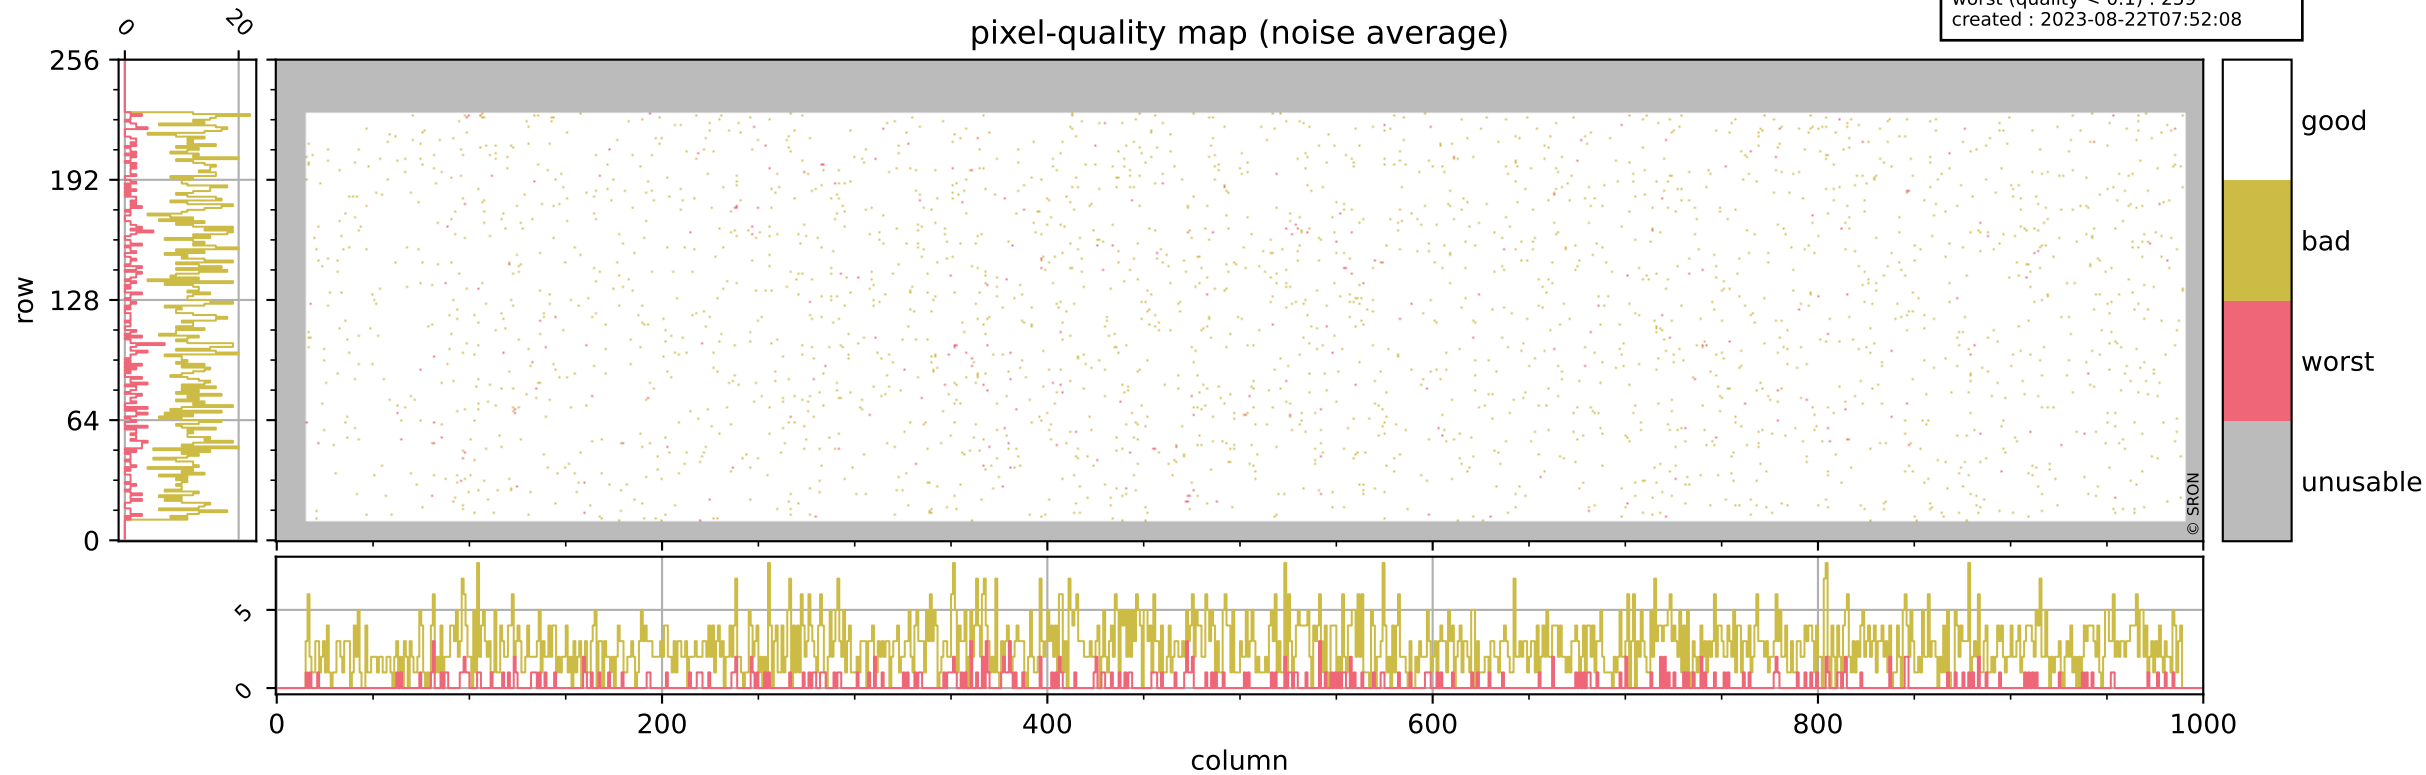

orbits : 19 in [6772, 6817]
coverage : 2019-02-02 / 2019-02-05
bad (quality < 0.8) : 292
worst (quality < 0.1) : 114
created : 2023-08-22T07:52:08

pixel-quality map (dark)

Tropomi SWIR pixel quality (official)

orbits : 19 in [6772, 6817]
coverage : 2019-02-02 / 2019-02-05
bad (quality < 0.8) : 2638
worst (quality < 0.1) : 259
created : 2023-08-22T07:52:08

pixel-quality map (noise average)

Tropomi SWIR pixel quality (official)

orbits : 19 in [6772, 6817]
coverage : 2019-02-02 / 2019-02-05
to good : 351
good to bad : 853
to worst : 131
created : 2023-08-22T07:52:08

total quality compared with SWIR pixel-quality CKD

Tropomi SWIR pixel quality (official)

orbits : 19 in [6772, 6817]
coverage : 2019-02-02 / 2019-02-05
created : 2023-08-22T07:52:08

Histograms of pixel-quality

Tropomi SWIR pixel quality (official) ground-tracks of Sentinel-5P

orbits : 19 in [6772, 6817]
coverage : 2019-02-02 / 2019-02-05
created : 2023-08-22T07:52:09