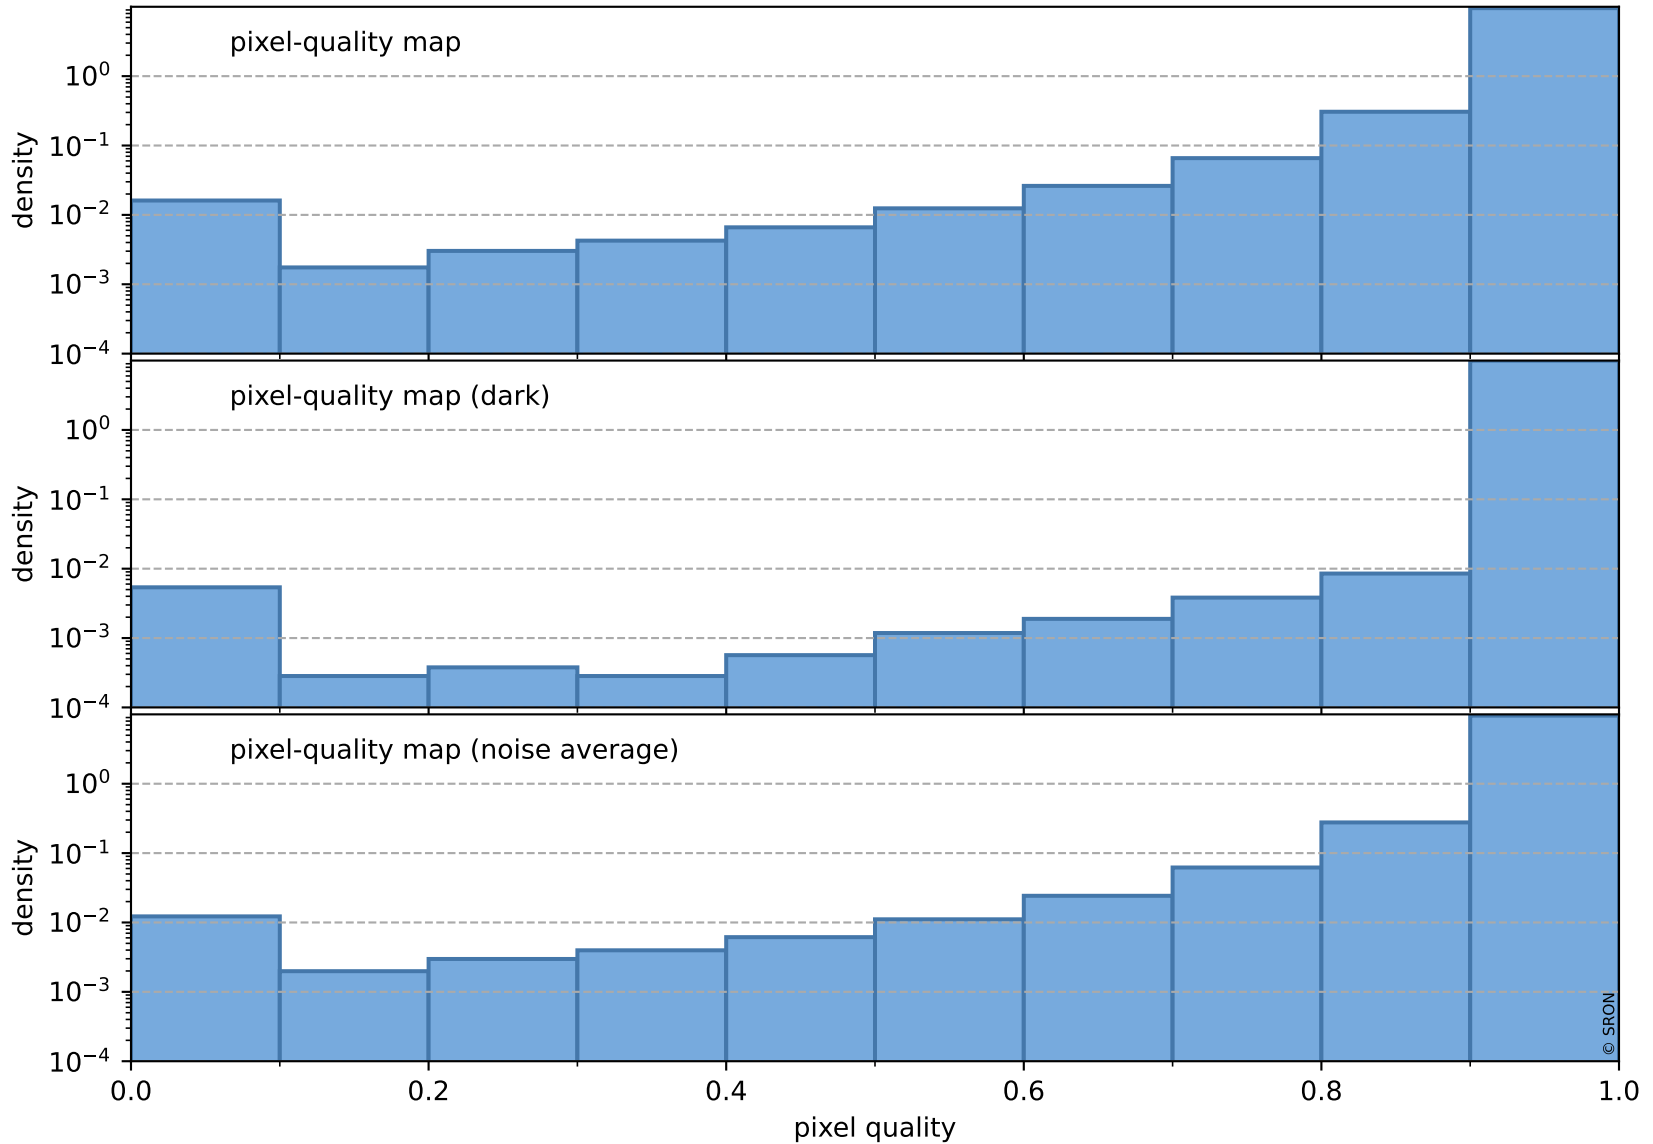

orbits : 19 in [6772, 6817]
coverage : 2019-02-02 / 2019-02-05
bad (quality < 0.8) : 2638
worst (quality < 0.1) : 259
created : 2023-08-22T07:52:08

pixel-quality map (noise average)

Tropomi SWIR pixel quality (official)

orbits : 19 in [6772, 6817]
coverage : 2019-02-02 / 2019-02-05
to good : 351
good to bad : 853
to worst : 131
created : 2023-08-22T07:52:08

total quality compared with SWIR pixel-quality CKD

Tropomi SWIR pixel quality (official)

orbits : 19 in [6772, 6817]
coverage : 2019-02-02 / 2019-02-05
created : 2023-08-22T07:52:08

Histograms of pixel-quality

Tropomi SWIR pixel quality (official) ground-tracks of Sentinel-5P

orbits : 19 in [6772, 6817]
coverage : 2019-02-02 / 2019-02-05
created : 2023-08-22T07:52:09