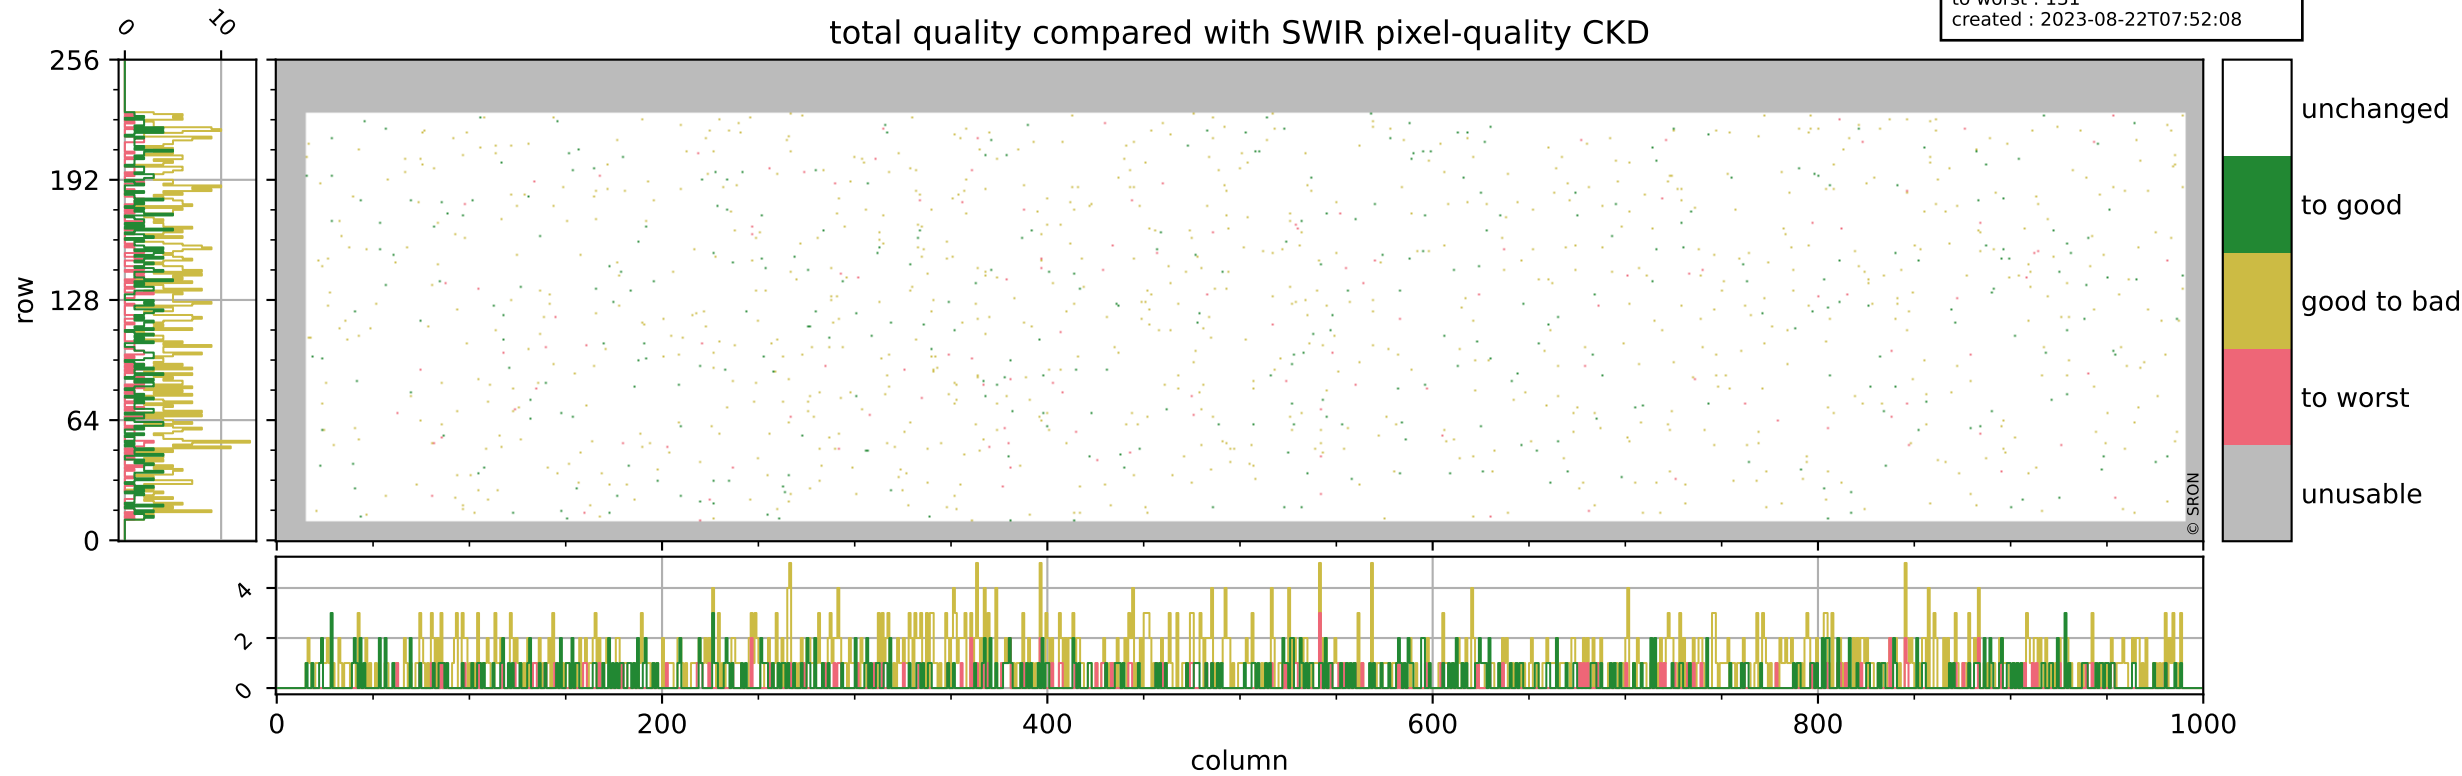

orbits : 19 in [6772, 6817]
coverage : 2019-02-02 / 2019-02-05
bad (quality < 0.8) : 292
worst (quality < 0.1) : 114
created : 2023-08-22T07:52:08

pixel-quality map (dark)

Tropomi SWIR pixel quality (official)

orbits : 19 in [6772, 6817]
coverage : 2019-02-02 / 2019-02-05
bad (quality < 0.8) : 2638
worst (quality < 0.1) : 259
created : 2023-08-22T07:52:08

pixel-quality map (noise average)

Tropomi SWIR pixel quality (official)

orbits : 19 in [6772, 6817]
coverage : 2019-02-02 / 2019-02-05
to good : 351
good to bad : 853
to worst : 131
created : 2023-08-22T07:52:08

total quality compared with SWIR pixel-quality CKD

Tropomi SWIR pixel quality (official)

orbits : 19 in [6772, 6817]
coverage : 2019-02-02 / 2019-02-05
created : 2023-08-22T07:52:08

Histograms of pixel-quality

Tropomi SWIR pixel quality (official) ground-tracks of Sentinel-5P

orbits : 19 in [6772, 6817]
coverage : 2019-02-02 / 2019-02-05
created : 2023-08-22T07:52:09