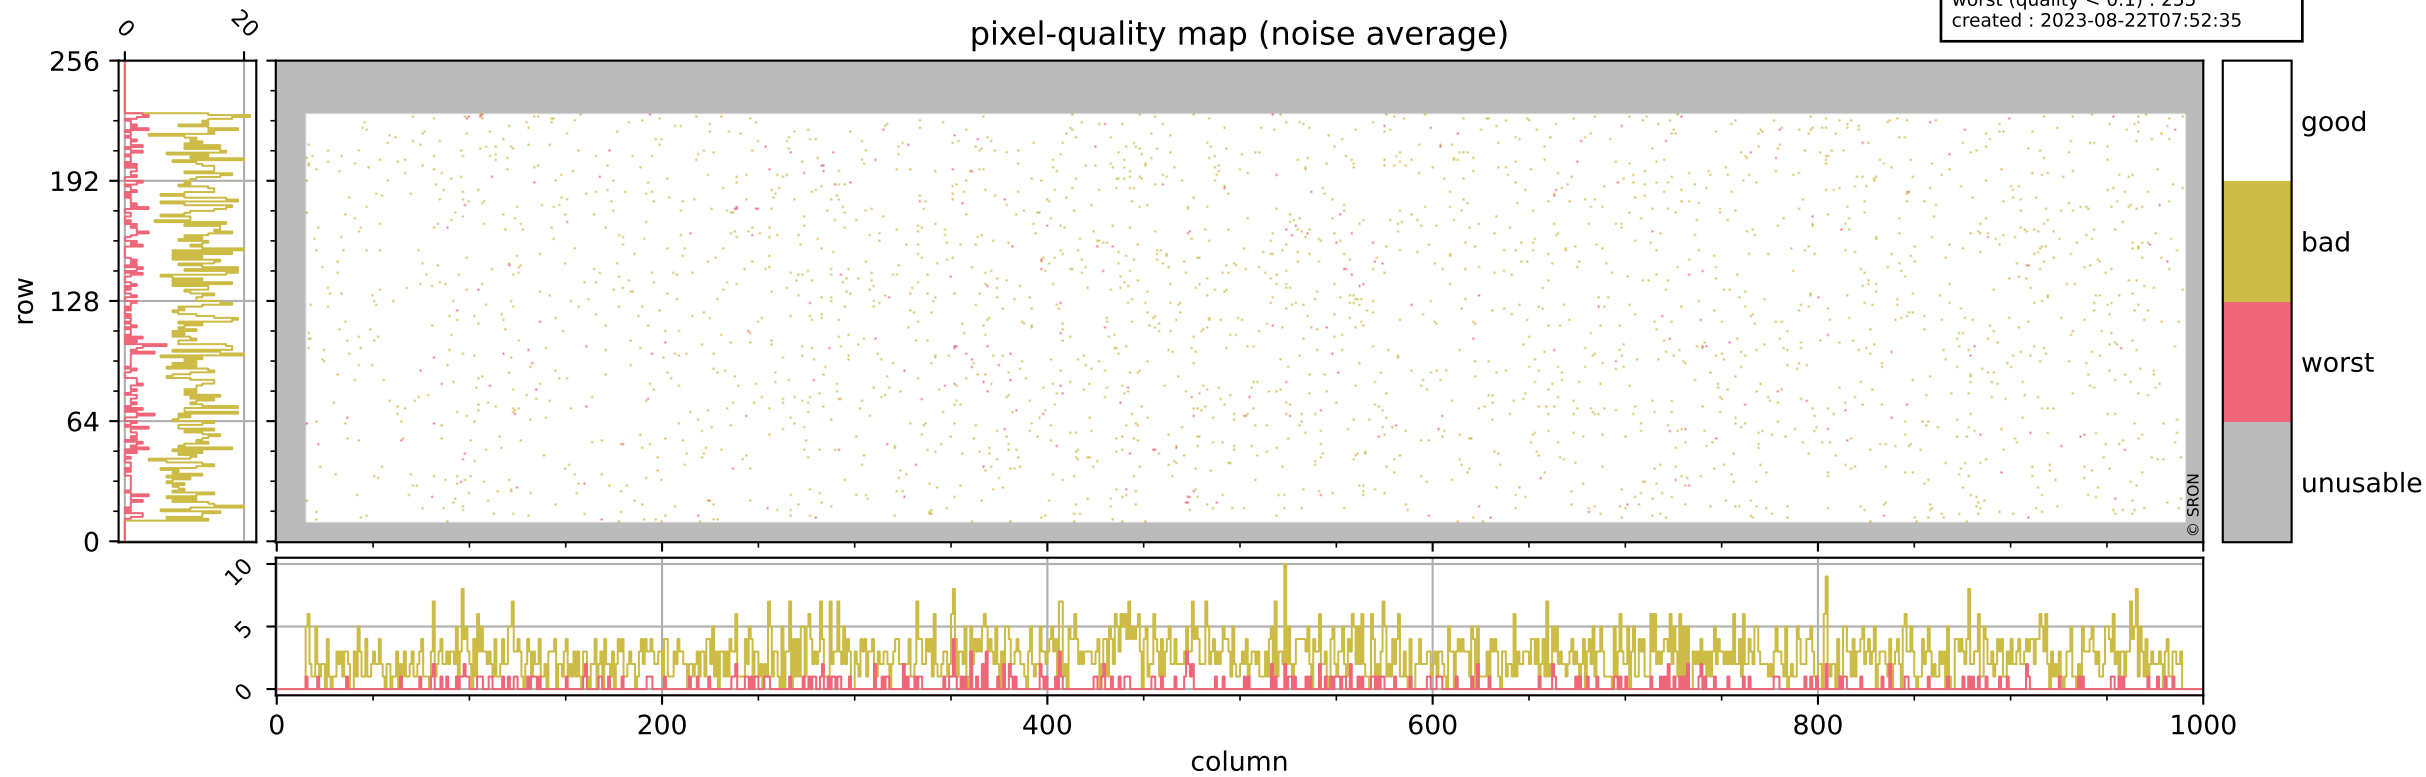

Tropomi SWIR pixel quality (official)

orbits : 19 in [6952, 6997]
coverage : 2019-02-15 / 2019-02-18
bad (quality < 0.8) : 294
worst (quality < 0.1) : 116
created : 2023-08-22T07:52:35

Tropomi SWIR pixel quality (official)

orbits : 19 in [6952, 6997]
coverage : 2019-02-15 / 2019-02-18
bad (quality < 0.8) : 2642
worst (quality < 0.1) : 255
created : 2023-08-22T07:52:35

pixel-quality map (noise average)

Tropomi SWIR pixel quality (official)

orbits : 19 in [6952, 6997]
coverage : 2019-02-15 / 2019-02-18
to good : 358
good to bad : 875
to worst : 127
created : 2023-08-22T07:52:35

total quality compared with SWIR pixel-quality CKD

Tropomi SWIR pixel quality (official)

orbits : 19 in [6952, 6997]
coverage : 2019-02-15 / 2019-02-18
created : 2023-08-22T07:52:36

Histograms of pixel-quality

Tropomi SWIR pixel quality (official) ground-tracks of Sentinel-5P

orbits : 19 in [6952, 6997]
coverage : 2019-02-15 / 2019-02-18
created : 2023-08-22T07:52:36