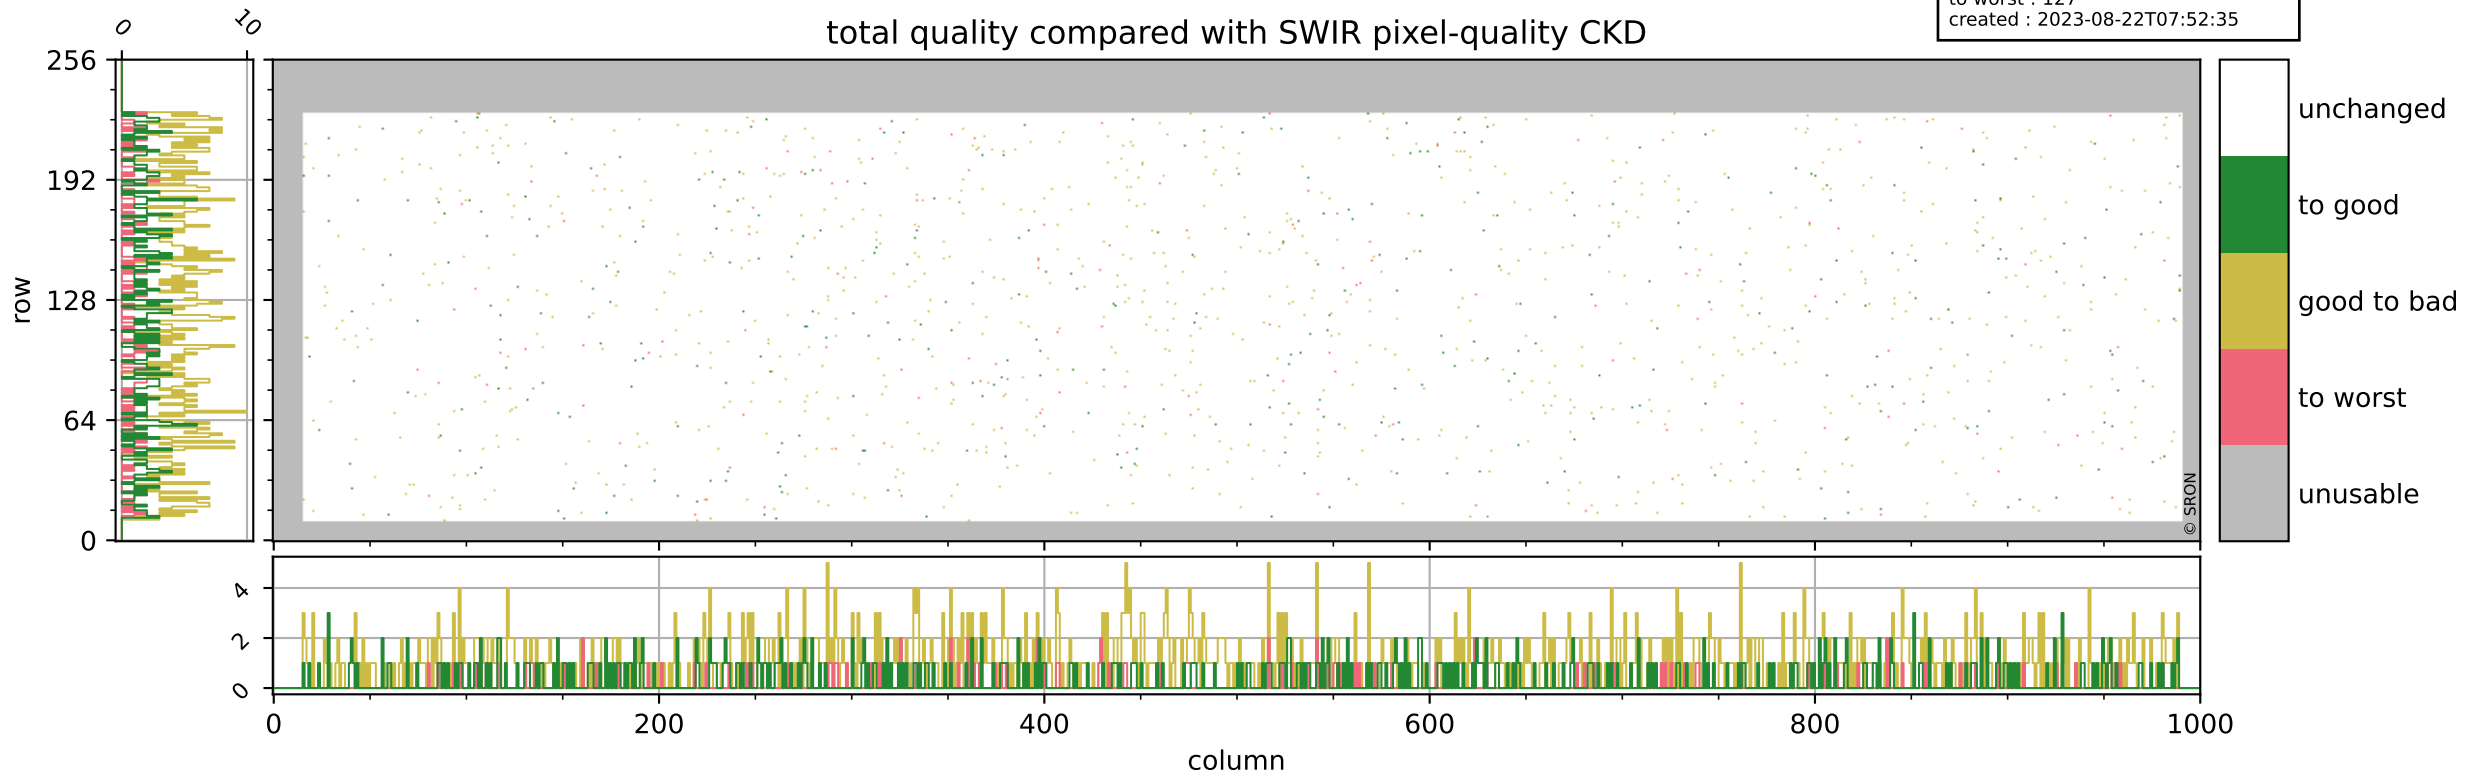

Tropomi SWIR pixel quality (official)

orbits : 19 in [6952, 6997]
coverage : 2019-02-15 / 2019-02-18
bad (quality < 0.8) : 294
worst (quality < 0.1) : 116
created : 2023-08-22T07:52:35

Tropomi SWIR pixel quality (official)

orbits : 19 in [6952, 6997]
coverage : 2019-02-15 / 2019-02-18
bad (quality < 0.8) : 2642
worst (quality < 0.1) : 255
created : 2023-08-22T07:52:35

pixel-quality map (noise average)

Tropomi SWIR pixel quality (official)

orbits : 19 in [6952, 6997]
coverage : 2019-02-15 / 2019-02-18
to good : 358
good to bad : 875
to worst : 127
created : 2023-08-22T07:52:35

total quality compared with SWIR pixel-quality CKD

Tropomi SWIR pixel quality (official)

orbits : 19 in [6952, 6997]
coverage : 2019-02-15 / 2019-02-18
created : 2023-08-22T07:52:36

Histograms of pixel-quality

Tropomi SWIR pixel quality (official) ground-tracks of Sentinel-5P

orbits : 19 in [6952, 6997]
coverage : 2019-02-15 / 2019-02-18
created : 2023-08-22T07:52:36