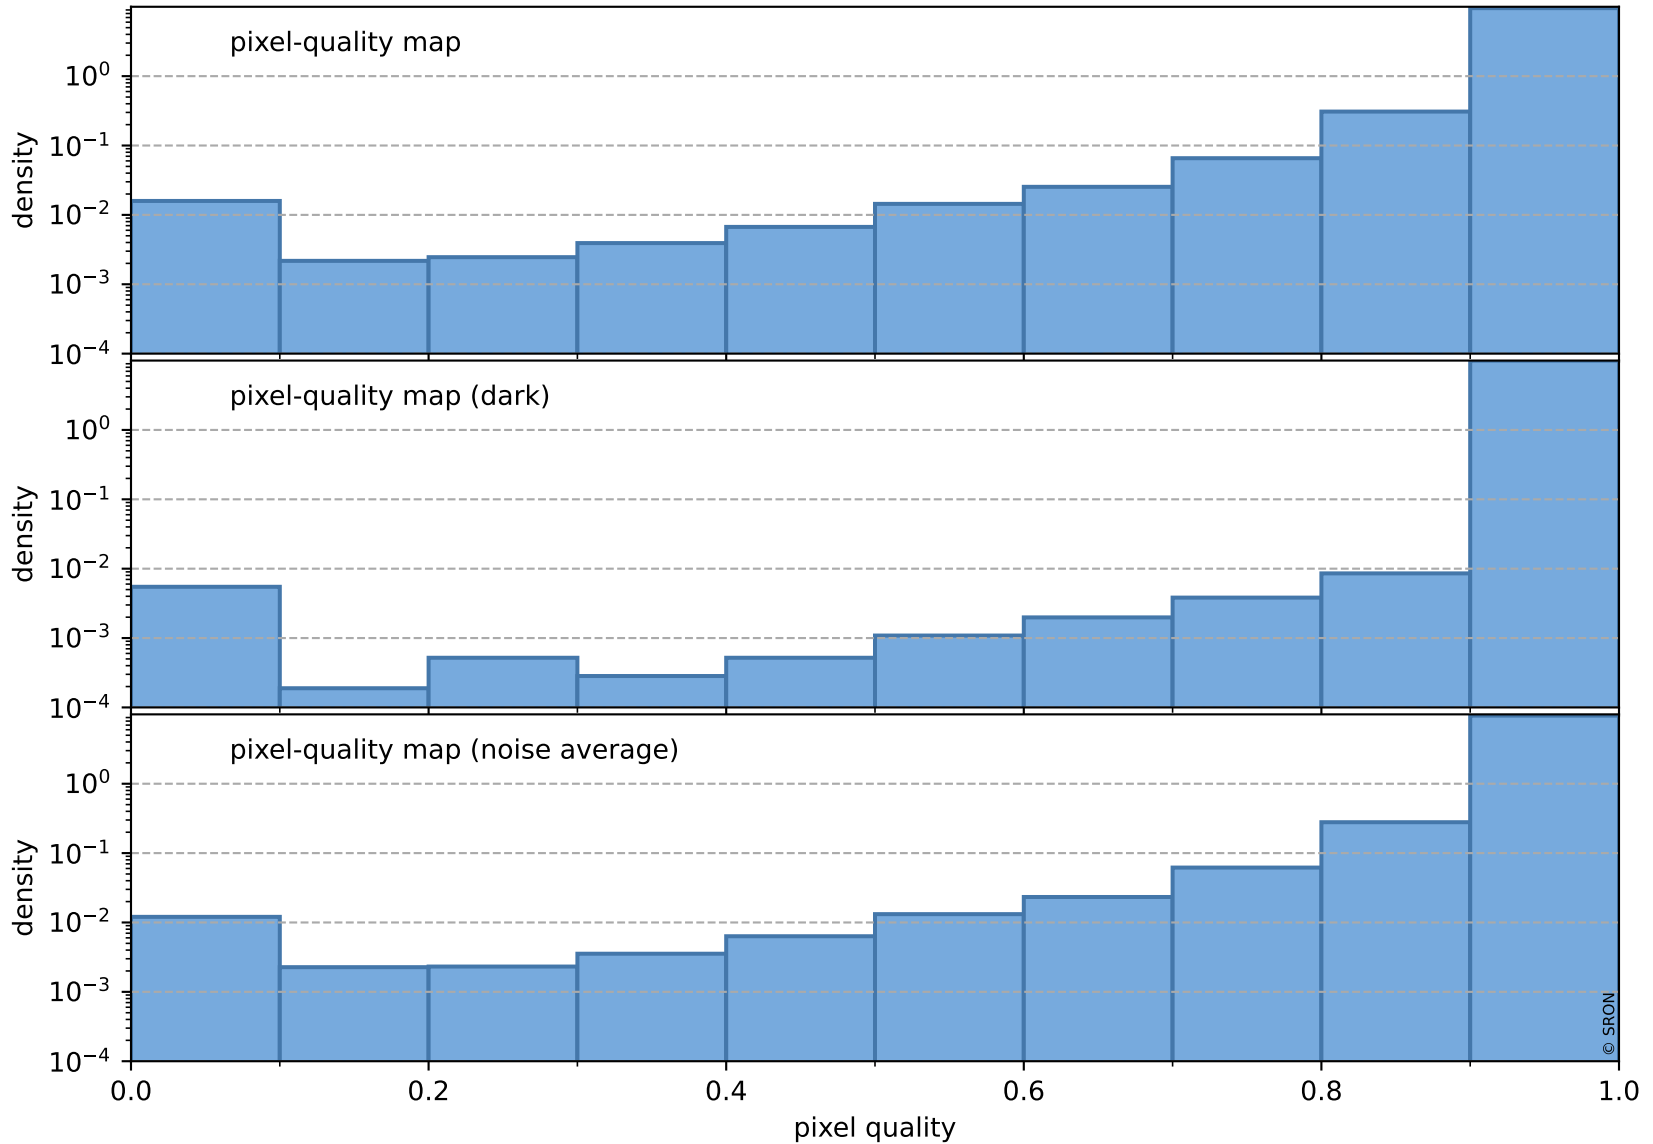

orbits : 19 in [6952, 6997]
coverage : 2019-02-15 / 2019-02-18
to good : 358
good to bad : 875
to worst : 127
created : 2023-08-22T07:52:35

total quality compared with SWIR pixel-quality CKD

Tropomi SWIR pixel quality (official)

orbits : 19 in [6952, 6997]
coverage : 2019-02-15 / 2019-02-18
created : 2023-08-22T07:52:36

Histograms of pixel-quality

Tropomi SWIR pixel quality (official) ground-tracks of Sentinel-5P

orbits : 19 in [6952, 6997]
coverage : 2019-02-15 / 2019-02-18
created : 2023-08-22T07:52:36

Tropomi SWIR pixel quality (official)

orbits : [2827, 6997]
coverage : 2018-04-30 / 2019-02-18
created : 2023-08-22T07:52:36

trend of pixel quality & temperatures