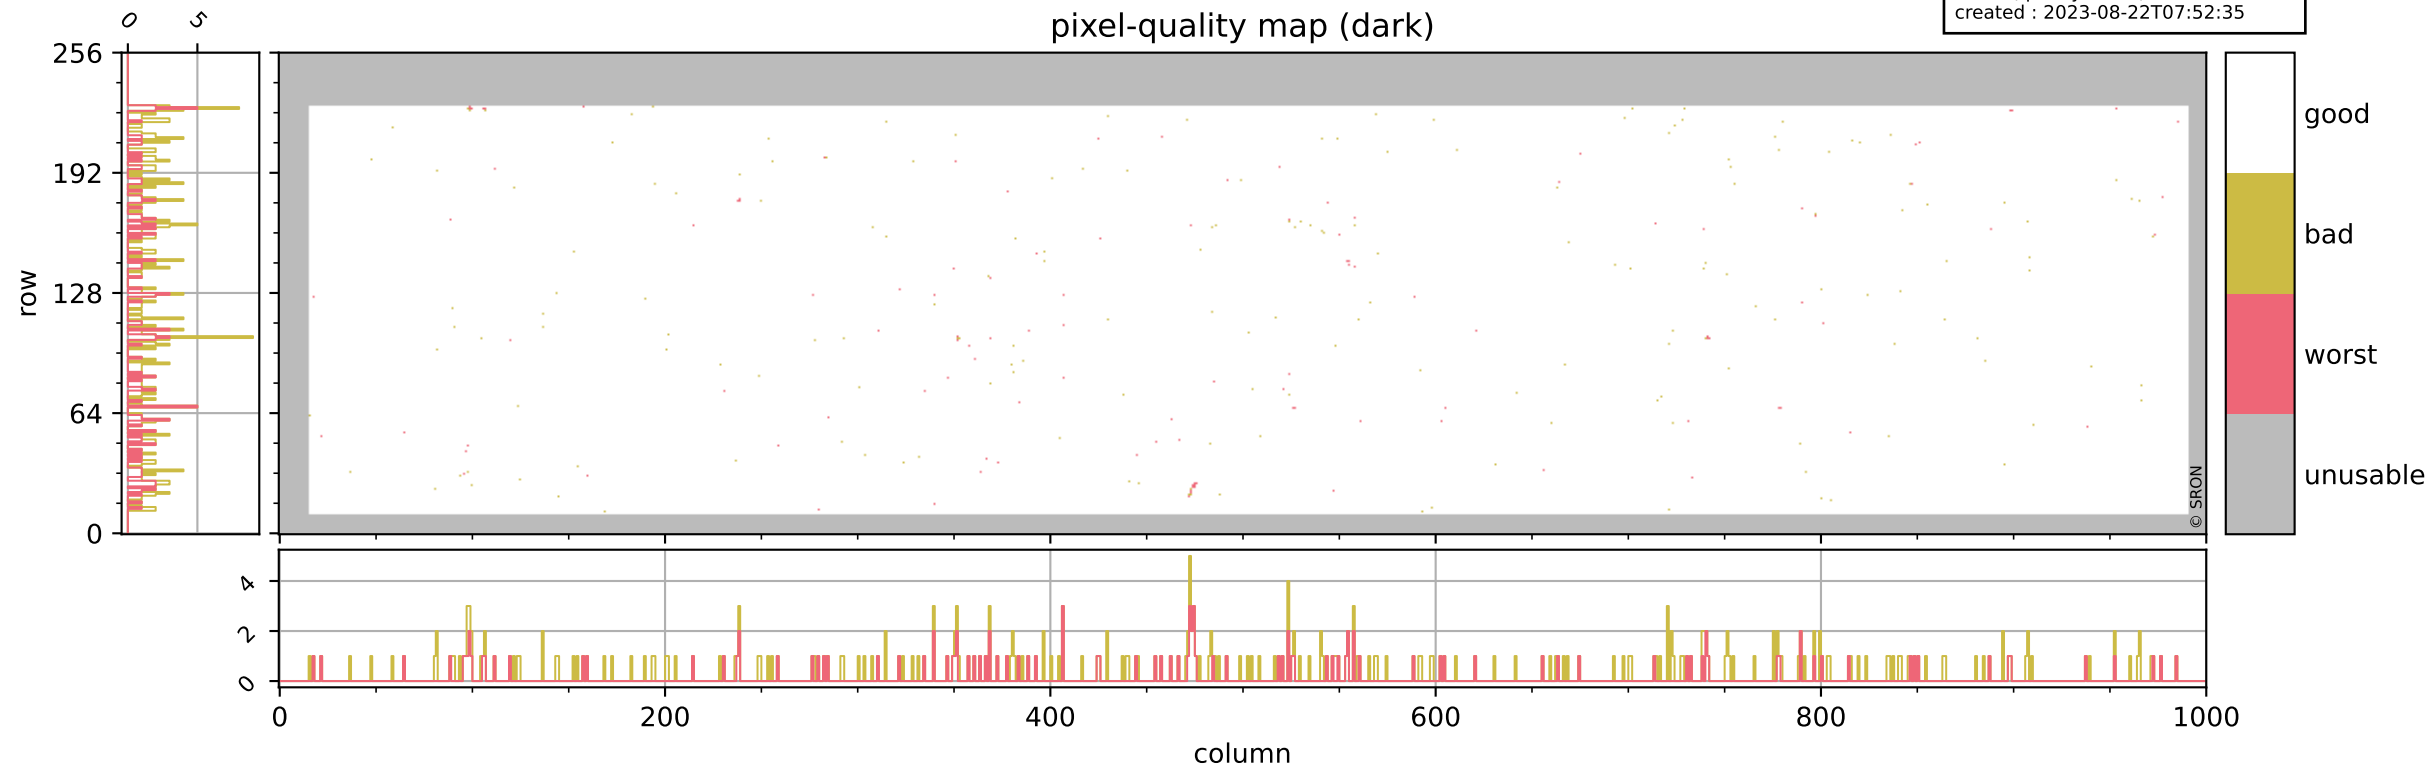

Tropomi SWIR pixel quality (official)

orbits : 19 in [6952, 6997]
coverage : 2019-02-15 / 2019-02-18
bad (quality < 0.8) : 2890
worst (quality < 0.1) : 336
created : 2023-08-22T07:52:35

pixel-quality map

Tropomi SWIR pixel quality (official)

orbits : 19 in [6952, 6997]
coverage : 2019-02-15 / 2019-02-18
bad (quality < 0.8) : 294
worst (quality < 0.1) : 116
created : 2023-08-22T07:52:35

Tropomi SWIR pixel quality (official)

orbits : 19 in [6952, 6997]
coverage : 2019-02-15 / 2019-02-18
bad (quality < 0.8) : 2642
worst (quality < 0.1) : 255
created : 2023-08-22T07:52:35

pixel-quality map (noise average)

Tropomi SWIR pixel quality (official)

orbits : 19 in [6952, 6997]
coverage : 2019-02-15 / 2019-02-18
created : 2023-08-22T07:52:36

Histograms of pixel-quality

Tropomi SWIR pixel quality (official) ground-tracks of Sentinel-5P

orbits : 19 in [6952, 6997]
coverage : 2019-02-15 / 2019-02-18
created : 2023-08-22T07:52:36