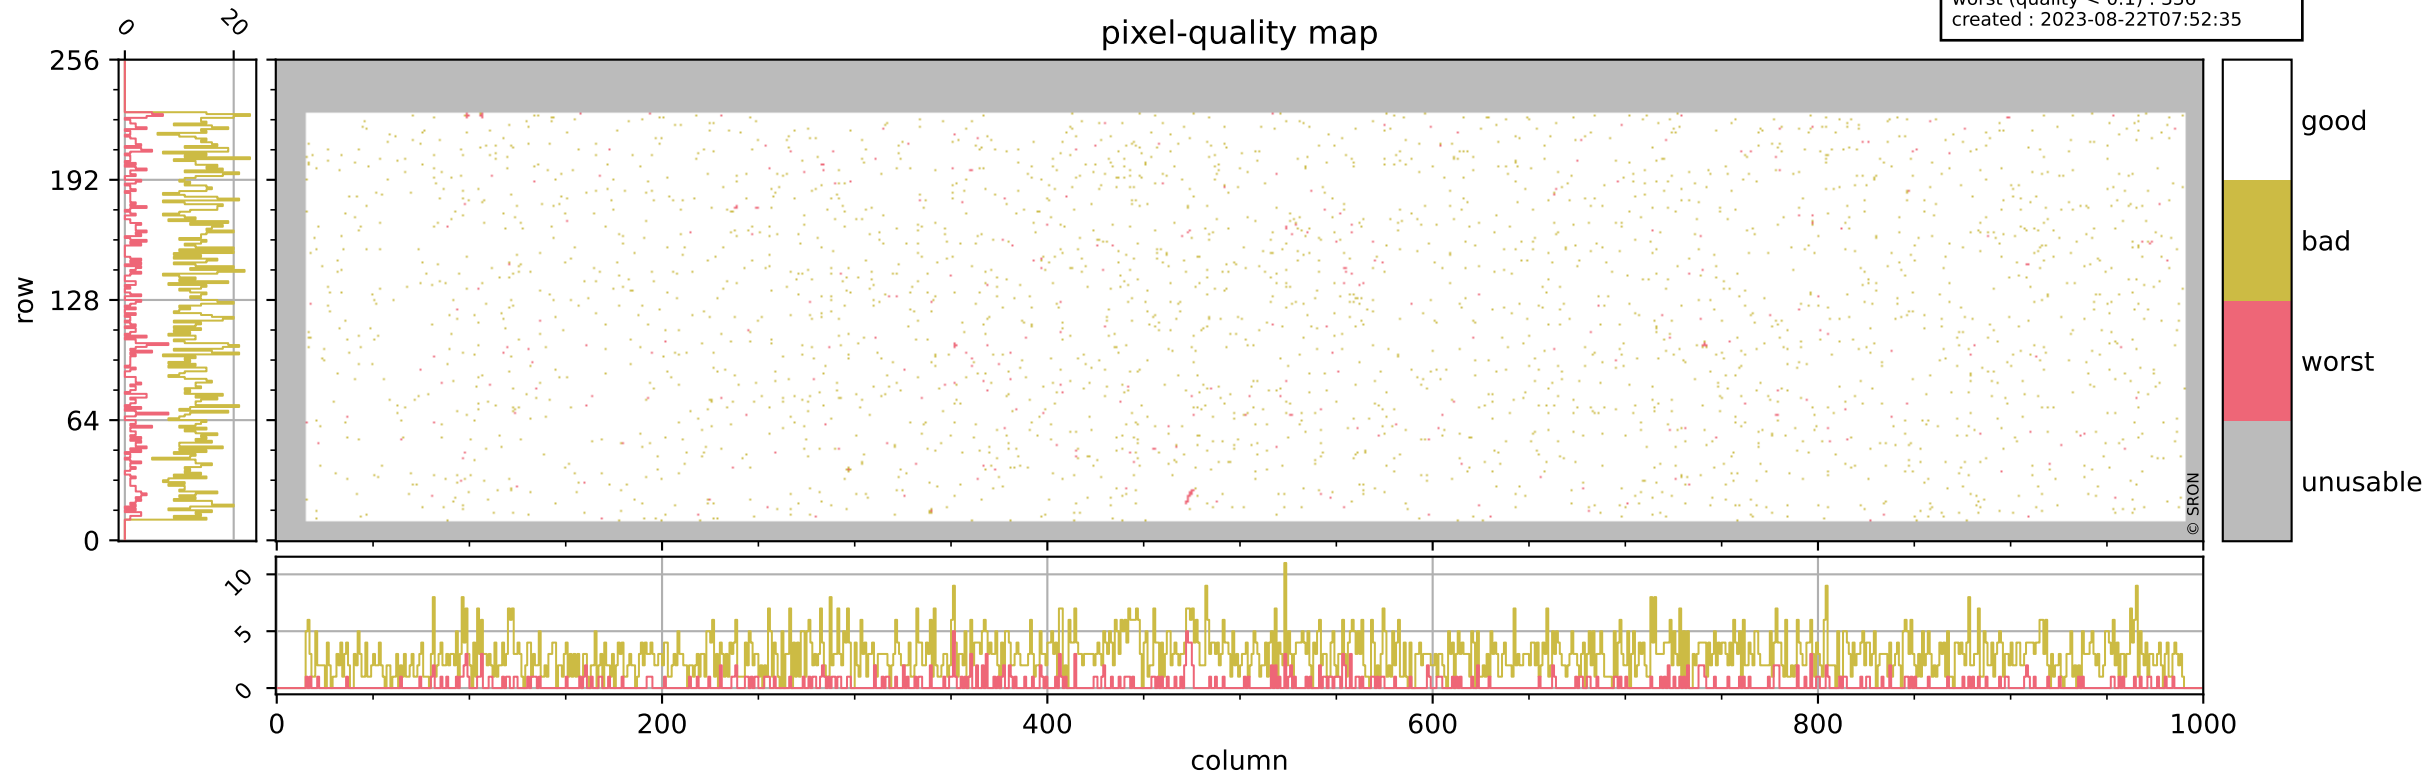

Tropomi SWIR pixel quality (official)

orbits : 19 in [6952, 6997]
coverage : 2019-02-15 / 2019-02-18
bad (quality < 0.8) : 2890
worst (quality < 0.1) : 336
created : 2023-08-22T07:52:35

pixel-quality map

Tropomi SWIR pixel quality (official)

orbits : 19 in [6952, 6997]
coverage : 2019-02-15 / 2019-02-18
bad (quality < 0.8) : 294
worst (quality < 0.1) : 116
created : 2023-08-22T07:52:35

Tropomi SWIR pixel quality (official)

orbits : 19 in [6952, 6997]
coverage : 2019-02-15 / 2019-02-18
bad (quality < 0.8) : 2642
worst (quality < 0.1) : 255
created : 2023-08-22T07:52:35

pixel-quality map (noise average)

Tropomi SWIR pixel quality (official)

orbits : 19 in [6952, 6997]
coverage : 2019-02-15 / 2019-02-18
created : 2023-08-22T07:52:36

Histograms of pixel-quality

Tropomi SWIR pixel quality (official) ground-tracks of Sentinel-5P

orbits : 19 in [6952, 6997]
coverage : 2019-02-15 / 2019-02-18
created : 2023-08-22T07:52:36