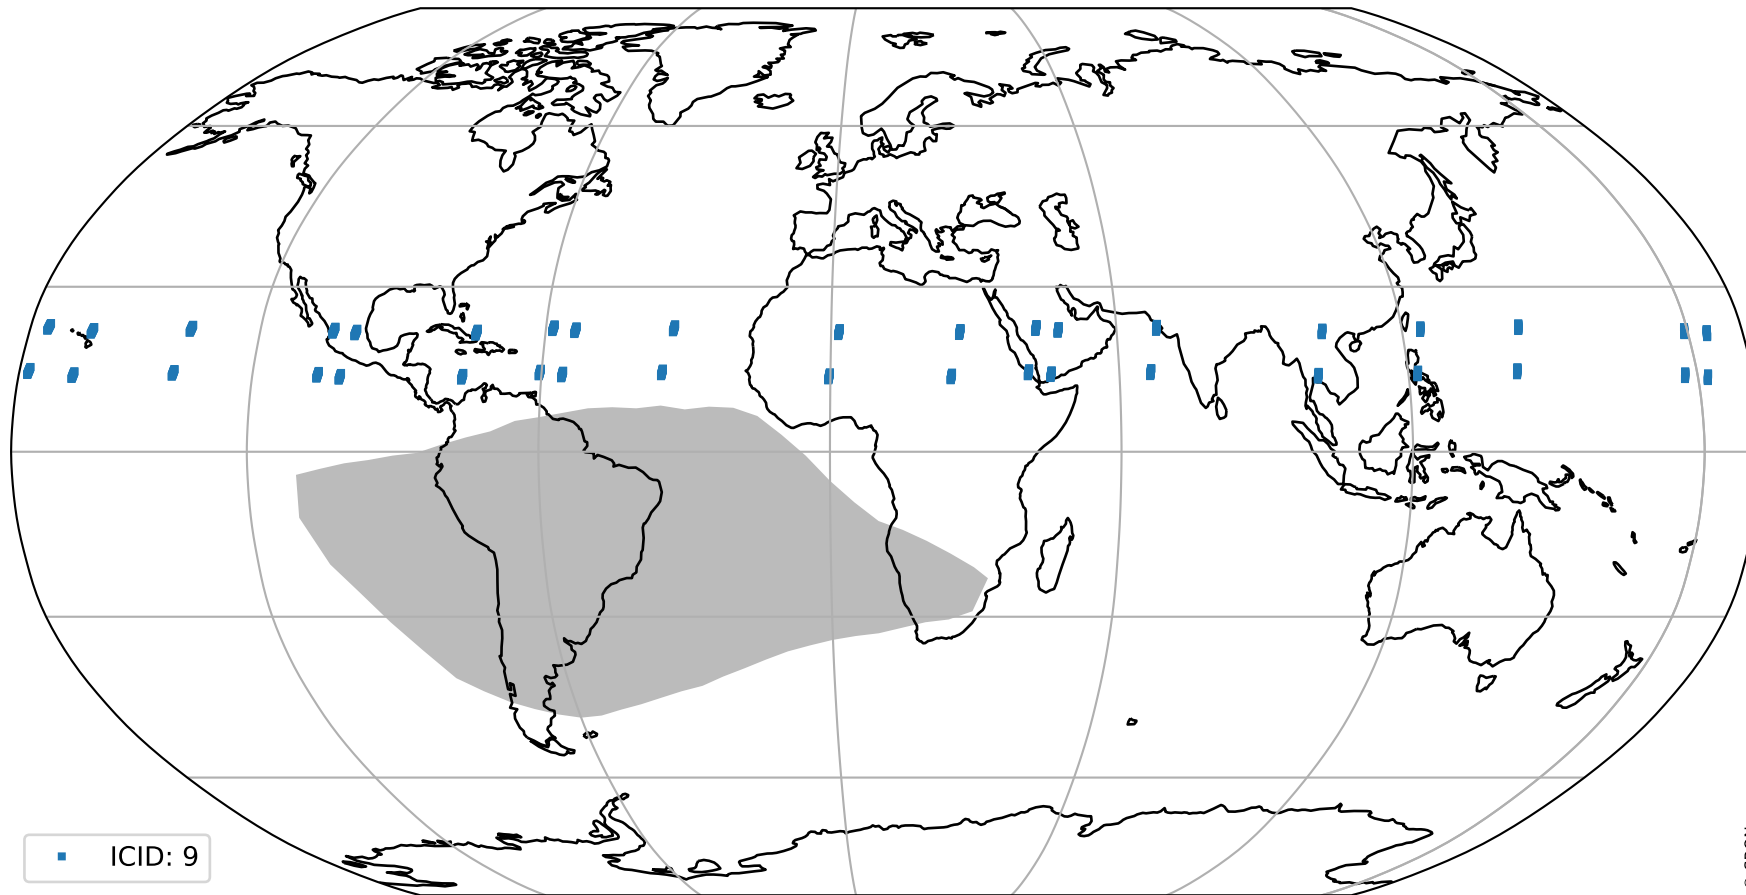

orbits : 19 in [6952, 6997]
coverage : 2019-02-15 / 2019-02-18
to good : 358
good to bad : 875
to worst : 127
created : 2023-08-22T07:52:35

total quality compared with SWIR pixel-quality CKD

Tropomi SWIR pixel quality (official)

orbits : 19 in [6952, 6997]
coverage : 2019-02-15 / 2019-02-18
created : 2023-08-22T07:52:36

Histograms of pixel-quality

Tropomi SWIR pixel quality (official) ground-tracks of Sentinel-5P

orbits : 19 in [6952, 6997]
coverage : 2019-02-15 / 2019-02-18
created : 2023-08-22T07:52:36