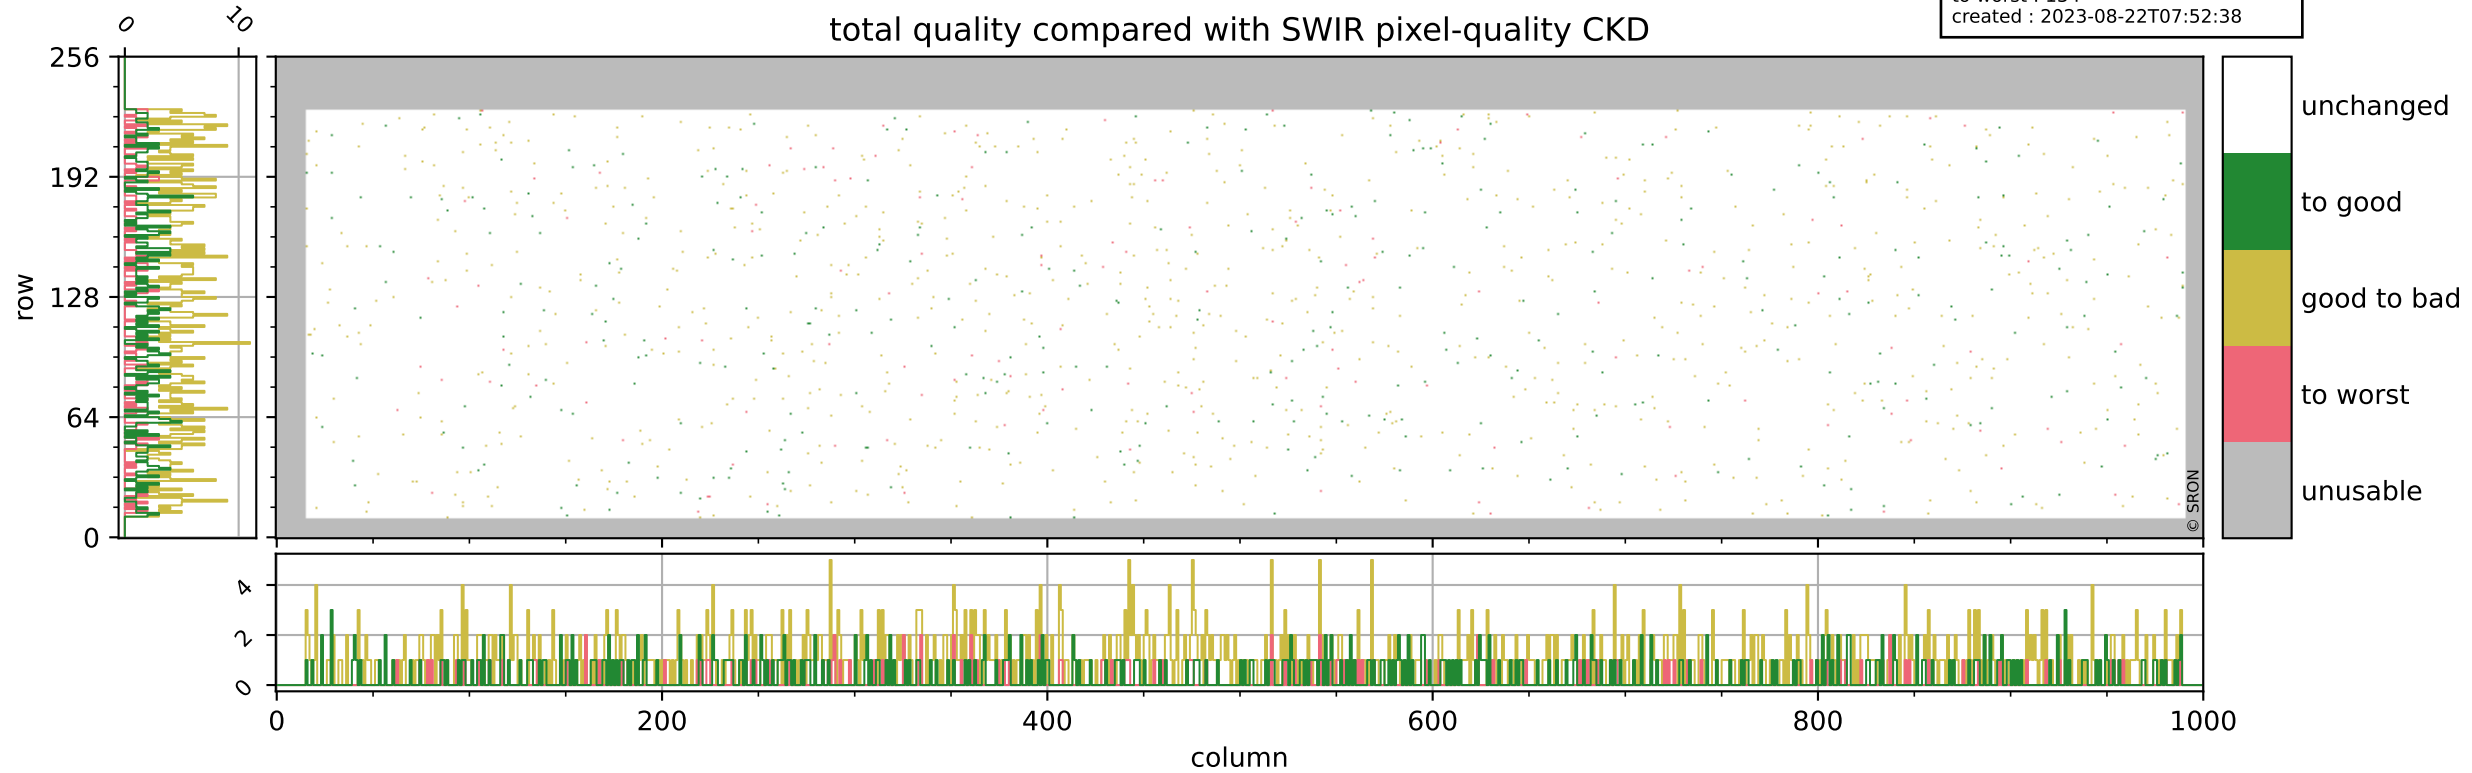

Tropomi SWIR pixel quality (official)

orbits : 18 in [6967, 7012]
coverage : 2019-02-16 / 2019-02-19
bad (quality < 0.8) : 293
worst (quality < 0.1) : 117
created : 2023-08-22T07:52:37

Tropomi SWIR pixel quality (official)

orbits : 18 in [6967, 7012]
coverage : 2019-02-16 / 2019-02-19
bad (quality < 0.8) : 2619
worst (quality < 0.1) : 261
created : 2023-08-22T07:52:37

pixel-quality map (noise average)

Tropomi SWIR pixel quality (official)

orbits : 18 in [6967, 7012]
coverage : 2019-02-16 / 2019-02-19
to good : 356
good to bad : 842
to worst : 134
created : 2023-08-22T07:52:38

total quality compared with SWIR pixel-quality CKD

Tropomi SWIR pixel quality (official)

orbits : 18 in [6967, 7012]
coverage : 2019-02-16 / 2019-02-19
created : 2023-08-22T07:52:38

Histograms of pixel-quality

Tropomi SWIR pixel quality (official) ground-tracks of Sentinel-5P

orbits : 18 in [6967, 7012]
coverage : 2019-02-16 / 2019-02-19
created : 2023-08-22T07:52:38