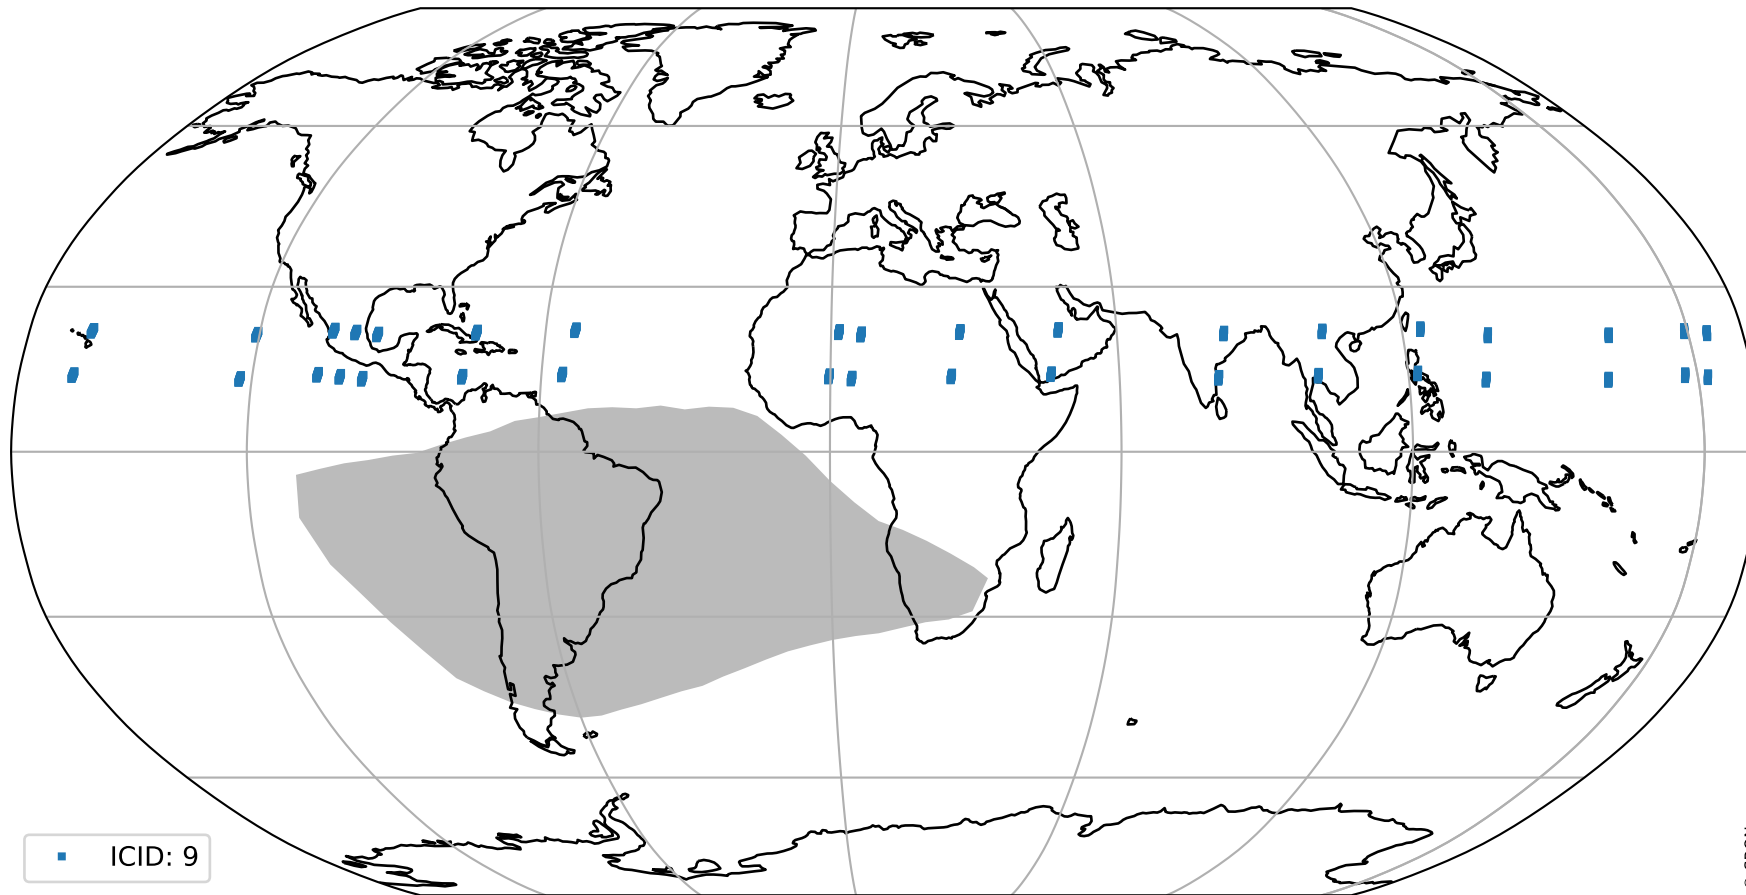

orbits : 18 in [6967, 7012]
coverage : 2019-02-16 / 2019-02-19
bad (quality < 0.8) : 2619
worst (quality < 0.1) : 261
created : 2023-08-22T07:52:37

pixel-quality map (noise average)

Tropomi SWIR pixel quality (official)

orbits : 18 in [6967, 7012]
coverage : 2019-02-16 / 2019-02-19
to good : 356
good to bad : 842
to worst : 134
created : 2023-08-22T07:52:38

total quality compared with SWIR pixel-quality CKD

Tropomi SWIR pixel quality (official)

orbits : 18 in [6967, 7012]
coverage : 2019-02-16 / 2019-02-19
created : 2023-08-22T07:52:38

Histograms of pixel-quality

Tropomi SWIR pixel quality (official) ground-tracks of Sentinel-5P

orbits : 18 in [6967, 7012]
coverage : 2019-02-16 / 2019-02-19
created : 2023-08-22T07:52:38

Tropomi SWIR pixel quality (official)

orbits : [2827, 7012]
coverage : 2018-04-30 / 2019-02-19
created : 2023-08-22T07:52:39

trend of pixel quality & temperatures