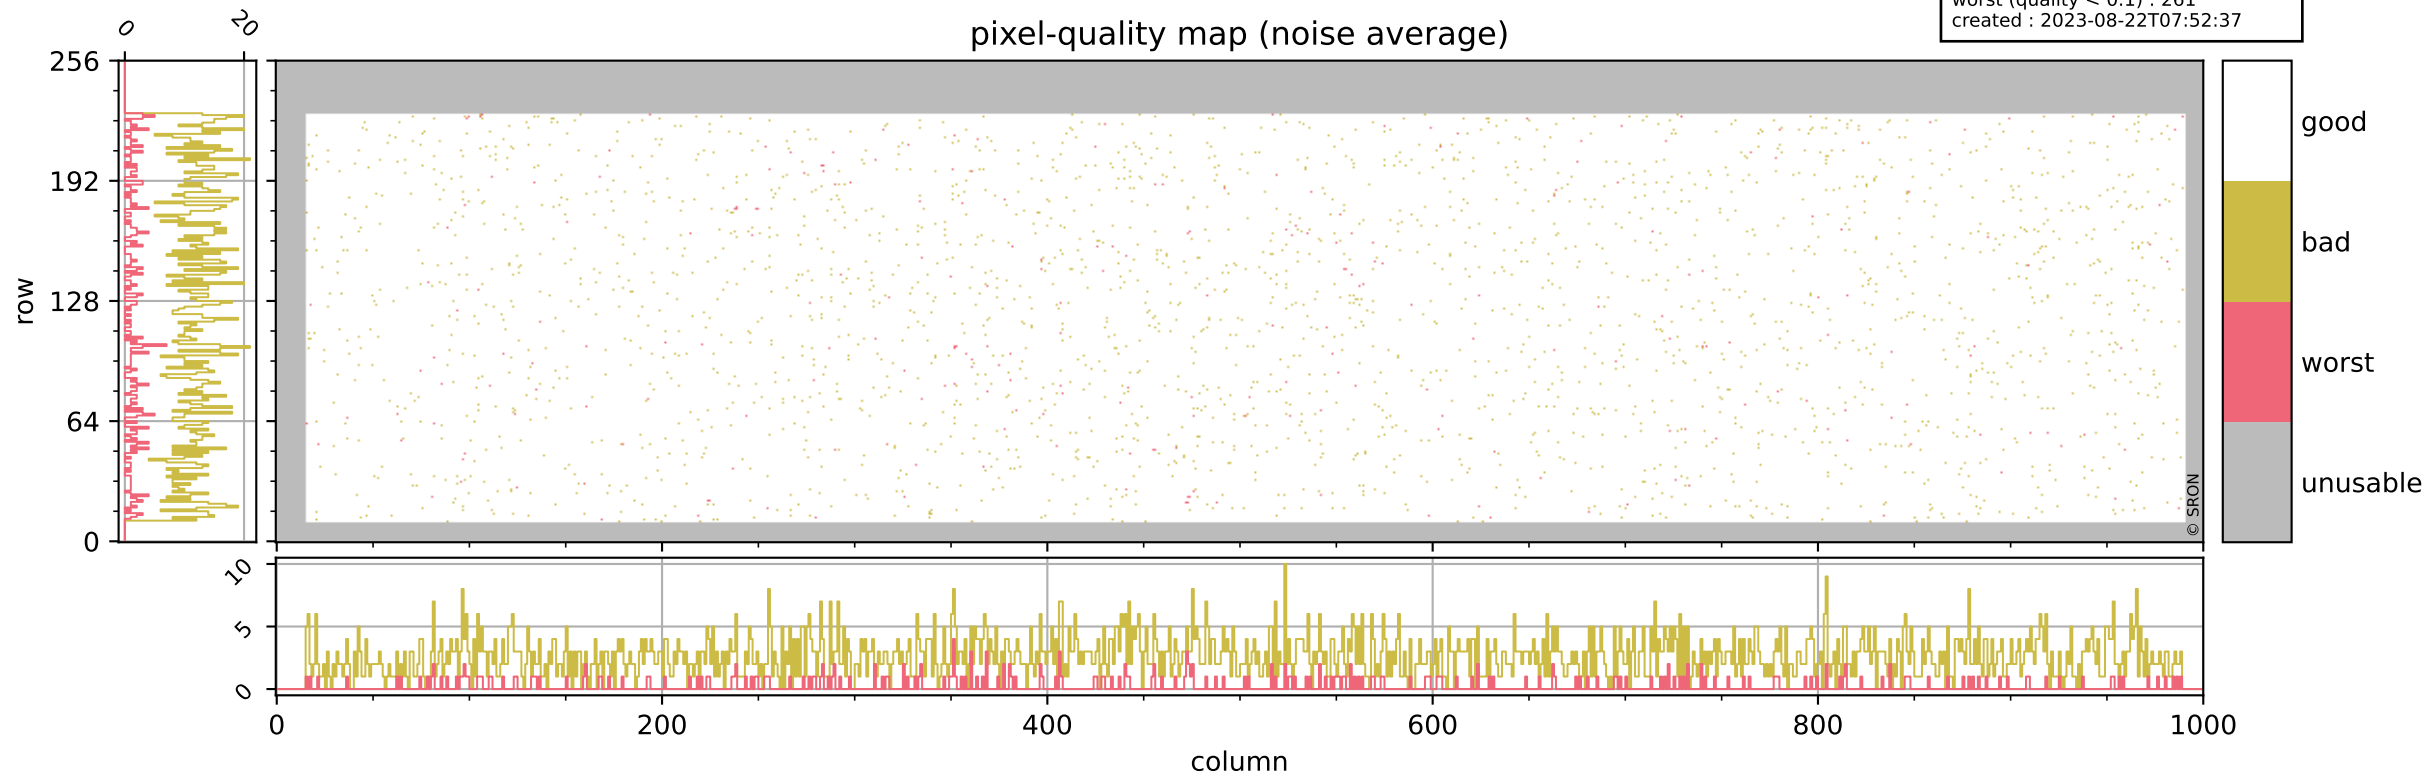

Tropomi SWIR pixel quality (official)

orbits : 18 in [6967, 7012]
coverage : 2019-02-16 / 2019-02-19
bad (quality < 0.8) : 293
worst (quality < 0.1) : 117
created : 2023-08-22T07:52:37

Tropomi SWIR pixel quality (official)

orbits : 18 in [6967, 7012]
coverage : 2019-02-16 / 2019-02-19
bad (quality < 0.8) : 2619
worst (quality < 0.1) : 261
created : 2023-08-22T07:52:37

pixel-quality map (noise average)

Tropomi SWIR pixel quality (official)

orbits : 18 in [6967, 7012]
coverage : 2019-02-16 / 2019-02-19
to good : 356
good to bad : 842
to worst : 134
created : 2023-08-22T07:52:38

total quality compared with SWIR pixel-quality CKD

Tropomi SWIR pixel quality (official)

orbits : 18 in [6967, 7012]
coverage : 2019-02-16 / 2019-02-19
created : 2023-08-22T07:52:38

Histograms of pixel-quality

Tropomi SWIR pixel quality (official) ground-tracks of Sentinel-5P

orbits : 18 in [6967, 7012]
coverage : 2019-02-16 / 2019-02-19
created : 2023-08-22T07:52:38