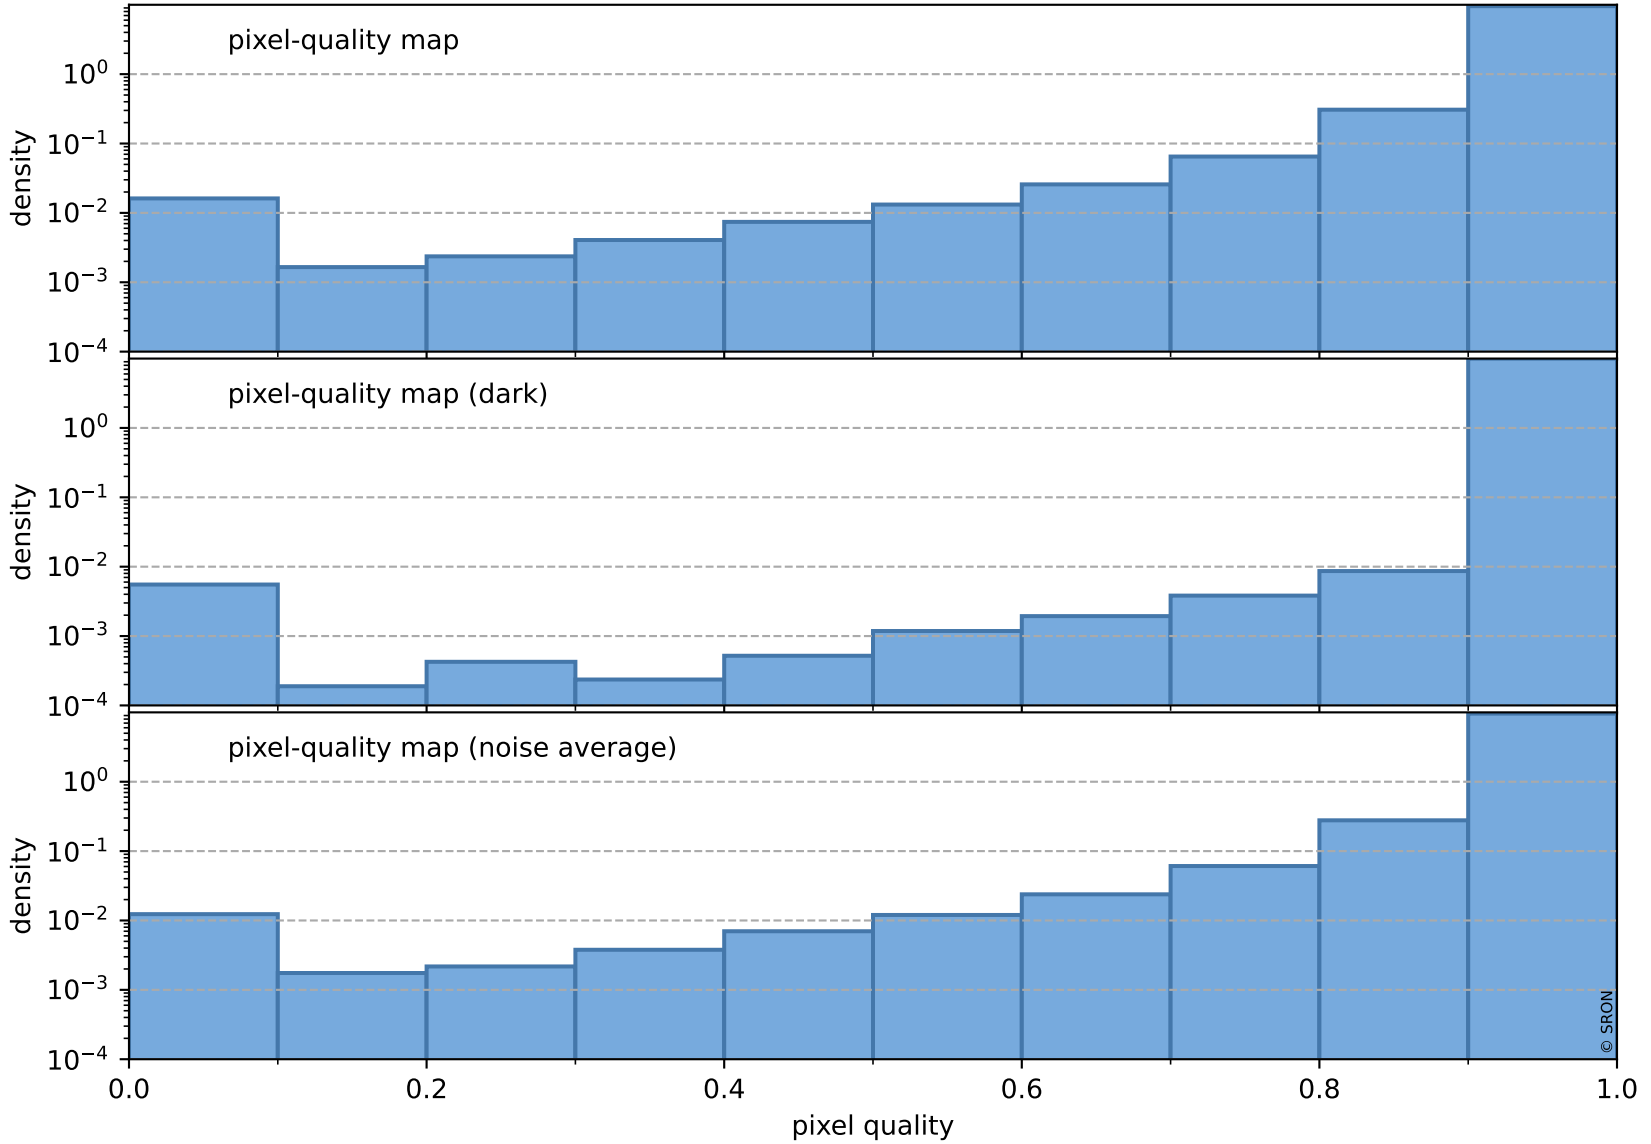

orbits : 18 in [6967, 7012]
coverage : 2019-02-16 / 2019-02-19
bad (quality < 0.8) : 2619
worst (quality < 0.1) : 261
created : 2023-08-22T07:52:37

pixel-quality map (noise average)

Tropomi SWIR pixel quality (official)

orbits : 18 in [6967, 7012]
coverage : 2019-02-16 / 2019-02-19
to good : 356
good to bad : 842
to worst : 134
created : 2023-08-22T07:52:38

total quality compared with SWIR pixel-quality CKD

Tropomi SWIR pixel quality (official)

orbits : 18 in [6967, 7012]
coverage : 2019-02-16 / 2019-02-19
created : 2023-08-22T07:52:38

Histograms of pixel-quality

Tropomi SWIR pixel quality (official) ground-tracks of Sentinel-5P

orbits : 18 in [6967, 7012]
coverage : 2019-02-16 / 2019-02-19
created : 2023-08-22T07:52:38

Tropomi SWIR pixel quality (official)

orbits : [2827, 7012]
coverage : 2018-04-30 / 2019-02-19
created : 2023-08-22T07:52:39

trend of pixel quality & temperatures