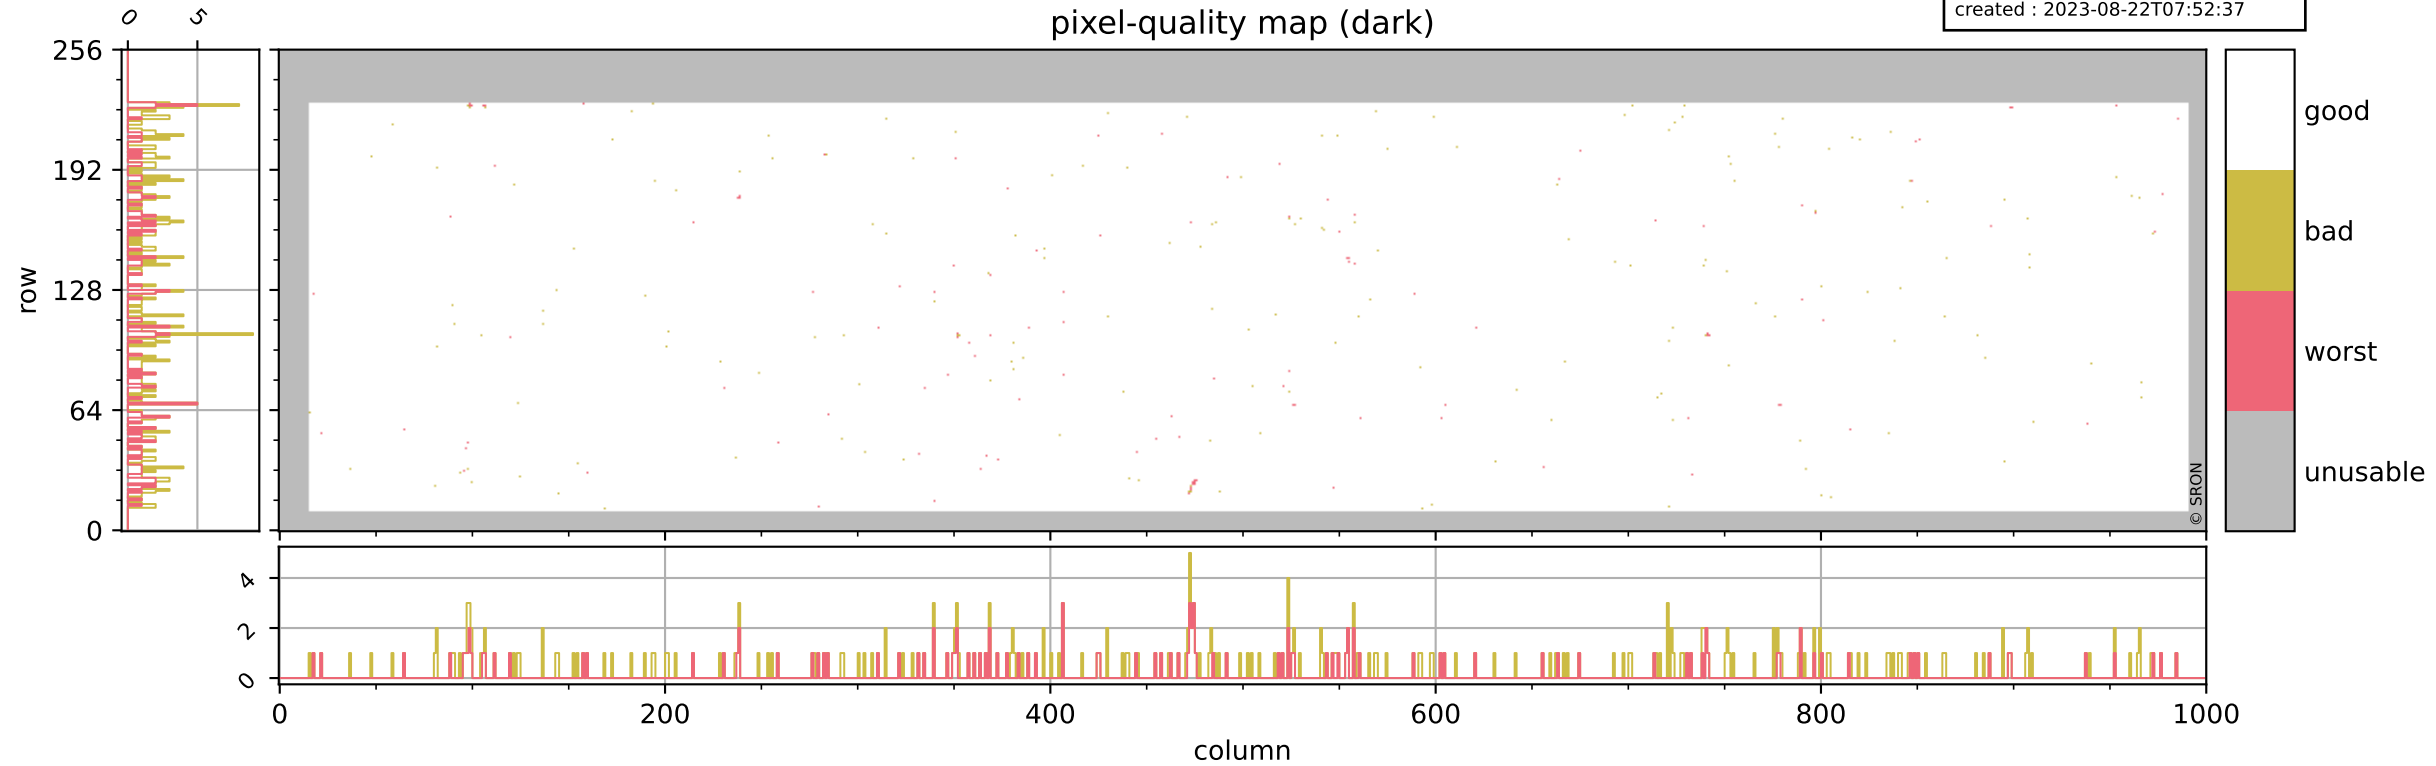

Tropomi SWIR pixel quality (official)

orbits : 18 in [6967, 7012]
coverage : 2019-02-16 / 2019-02-19
bad (quality < 0.8) : 2867
worst (quality < 0.1) : 342
created : 2023-08-22T07:52:37

pixel-quality map

Tropomi SWIR pixel quality (official)

orbits : 18 in [6967, 7012]
coverage : 2019-02-16 / 2019-02-19
bad (quality < 0.8) : 293
worst (quality < 0.1) : 117
created : 2023-08-22T07:52:37

Tropomi SWIR pixel quality (official)

orbits : 18 in [6967, 7012]
coverage : 2019-02-16 / 2019-02-19
bad (quality < 0.8) : 2619
worst (quality < 0.1) : 261
created : 2023-08-22T07:52:37

pixel-quality map (noise average)

Tropomi SWIR pixel quality (official)

orbits : 18 in [6967, 7012]
coverage : 2019-02-16 / 2019-02-19
created : 2023-08-22T07:52:38

Histograms of pixel-quality

Tropomi SWIR pixel quality (official) ground-tracks of Sentinel-5P

orbits : 18 in [6967, 7012]
coverage : 2019-02-16 / 2019-02-19
created : 2023-08-22T07:52:38