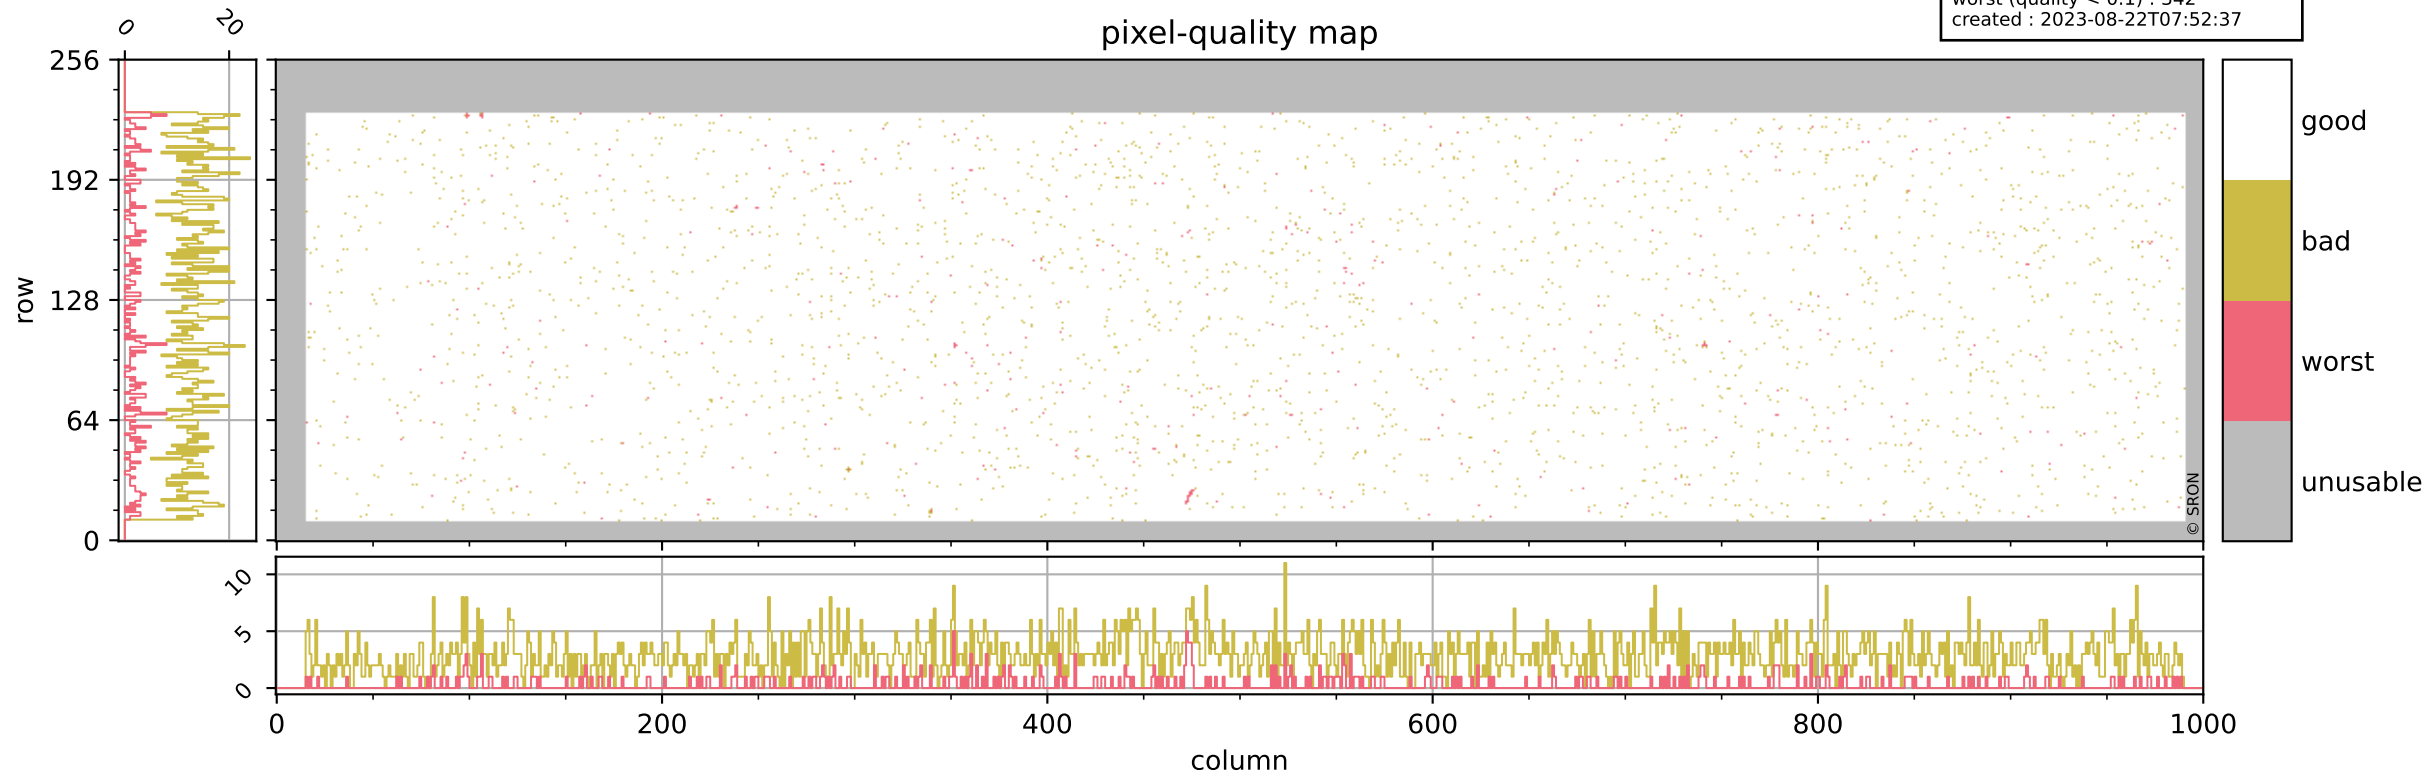

Tropomi SWIR pixel quality (official)

orbits : 18 in [6967, 7012]
coverage : 2019-02-16 / 2019-02-19
bad (quality < 0.8) : 2867
worst (quality < 0.1) : 342
created : 2023-08-22T07:52:37

pixel-quality map

Tropomi SWIR pixel quality (official)

orbits : 18 in [6967, 7012]
coverage : 2019-02-16 / 2019-02-19
bad (quality < 0.8) : 293
worst (quality < 0.1) : 117
created : 2023-08-22T07:52:37

Tropomi SWIR pixel quality (official)

orbits : 18 in [6967, 7012]
coverage : 2019-02-16 / 2019-02-19
bad (quality < 0.8) : 2619
worst (quality < 0.1) : 261
created : 2023-08-22T07:52:37

pixel-quality map (noise average)

Tropomi SWIR pixel quality (official)

orbits : 18 in [6967, 7012]
coverage : 2019-02-16 / 2019-02-19
created : 2023-08-22T07:52:38

Histograms of pixel-quality

Tropomi SWIR pixel quality (official) ground-tracks of Sentinel-5P

orbits : 18 in [6967, 7012]
coverage : 2019-02-16 / 2019-02-19
created : 2023-08-22T07:52:38