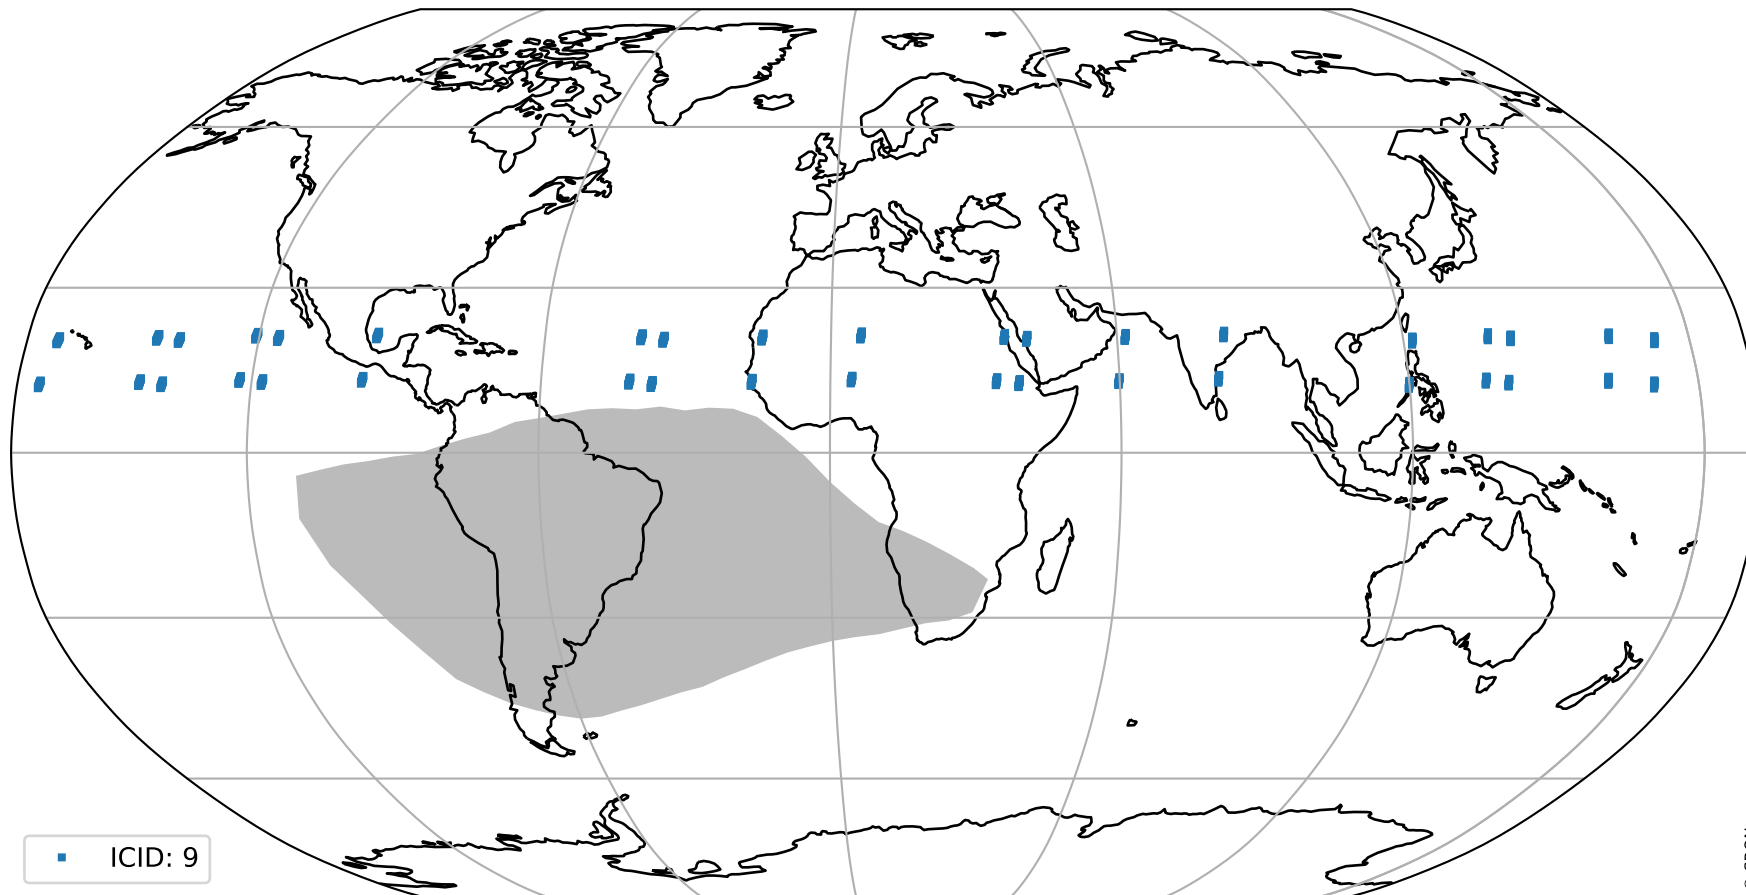

orbits : 19 in [6997, 7042]
coverage : 2019-02-18 / 2019-02-21
bad (quality < 0.8) : 2621
worst (quality < 0.1) : 262
created : 2023-08-22T07:52:42

pixel-quality map (noise average)

Tropomi SWIR pixel quality (official)

orbits : 19 in [6997, 7042]
coverage : 2019-02-18 / 2019-02-21
to good : 350
good to bad : 842
to worst : 135
created : 2023-08-22T07:52:42

total quality compared with SWIR pixel-quality CKD

Tropomi SWIR pixel quality (official)

orbits : 19 in [6997, 7042]
coverage : 2019-02-18 / 2019-02-21
created : 2023-08-22T07:52:42

Histograms of pixel-quality

Tropomi SWIR pixel quality (official) ground-tracks of Sentinel-5P

orbits : 19 in [6997, 7042]
coverage : 2019-02-18 / 2019-02-21
created : 2023-08-22T07:52:43