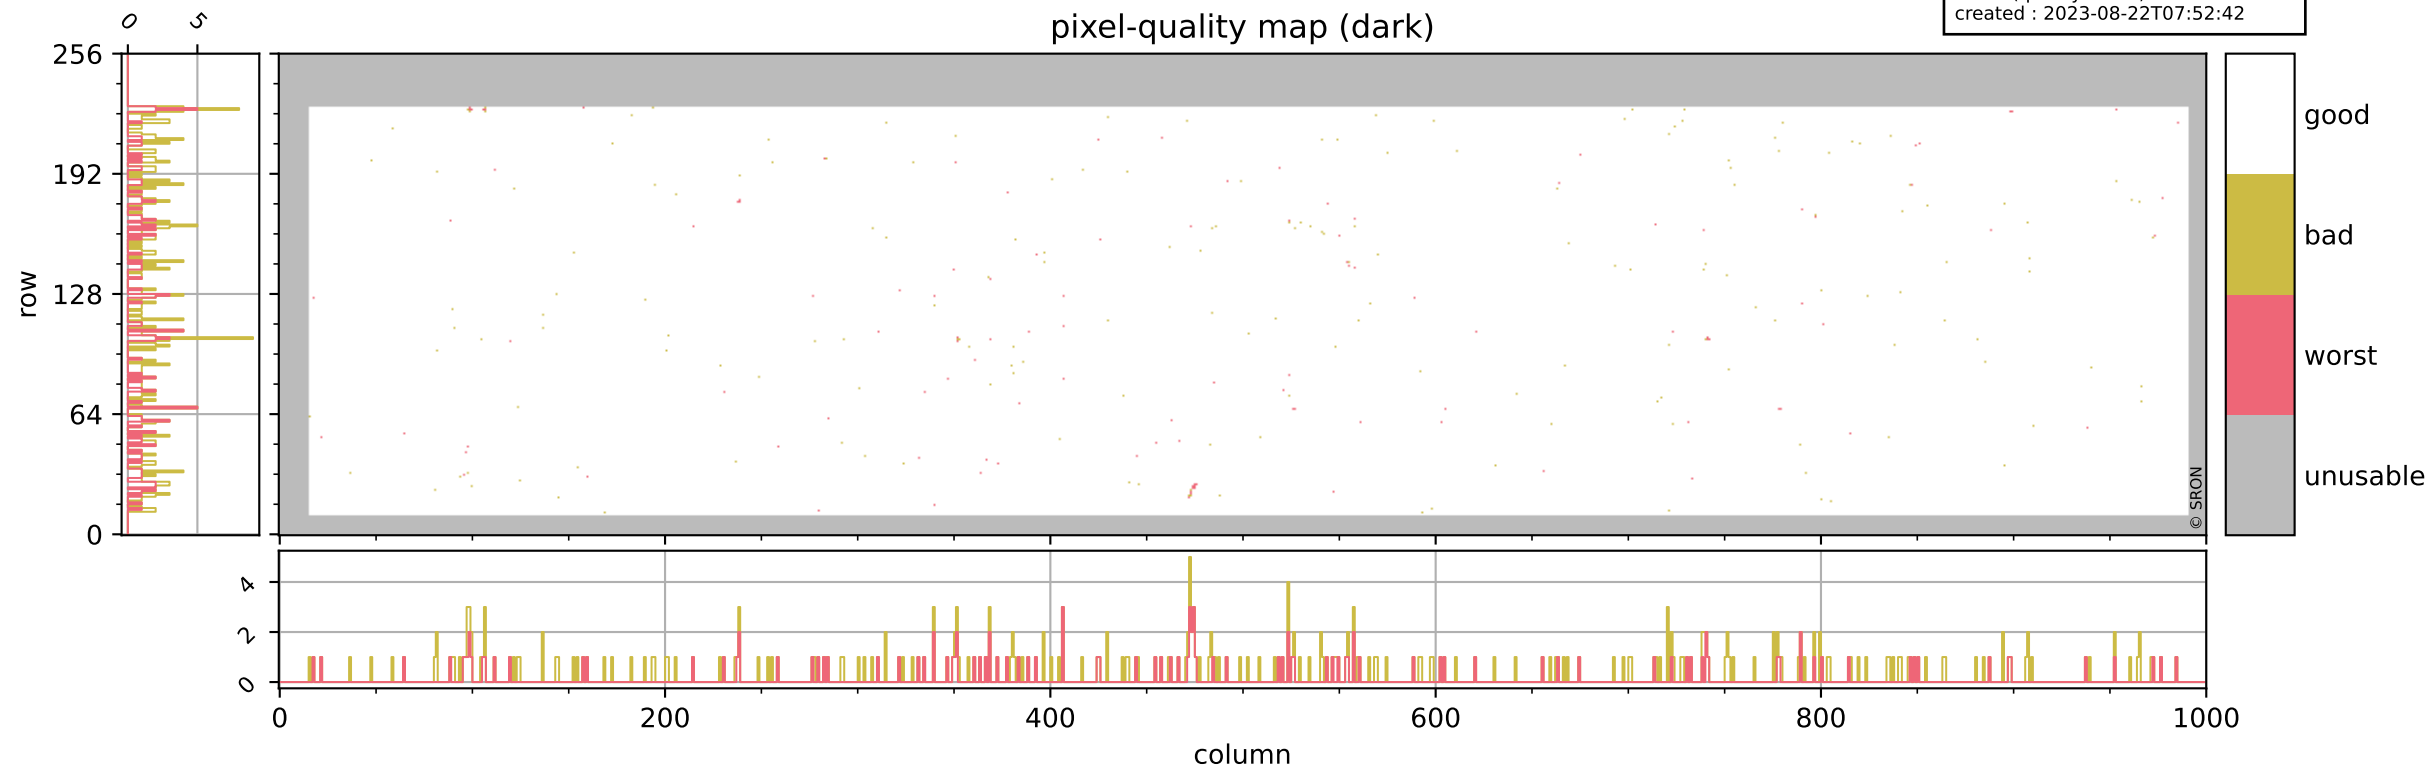

Tropomi SWIR pixel quality (official)

orbits : 19 in [6997, 7042]
coverage : 2019-02-18 / 2019-02-21
bad (quality < 0.8) : 2875
worst (quality < 0.1) : 343
created : 2023-08-22T07:52:41

pixel-quality map

Tropomi SWIR pixel quality (official)

orbits : 19 in [6997, 7042]
coverage : 2019-02-18 / 2019-02-21
bad (quality < 0.8) : 294
worst (quality < 0.1) : 116
created : 2023-08-22T07:52:42

Tropomi SWIR pixel quality (official)

orbits : 19 in [6997, 7042]
coverage : 2019-02-18 / 2019-02-21
bad (quality < 0.8) : 2621
worst (quality < 0.1) : 262
created : 2023-08-22T07:52:42

pixel-quality map (noise average)

Tropomi SWIR pixel quality (official)

orbits : 19 in [6997, 7042]
coverage : 2019-02-18 / 2019-02-21
created : 2023-08-22T07:52:42

Histograms of pixel-quality

Tropomi SWIR pixel quality (official) ground-tracks of Sentinel-5P

orbits : 19 in [6997, 7042]
coverage : 2019-02-18 / 2019-02-21
created : 2023-08-22T07:52:43