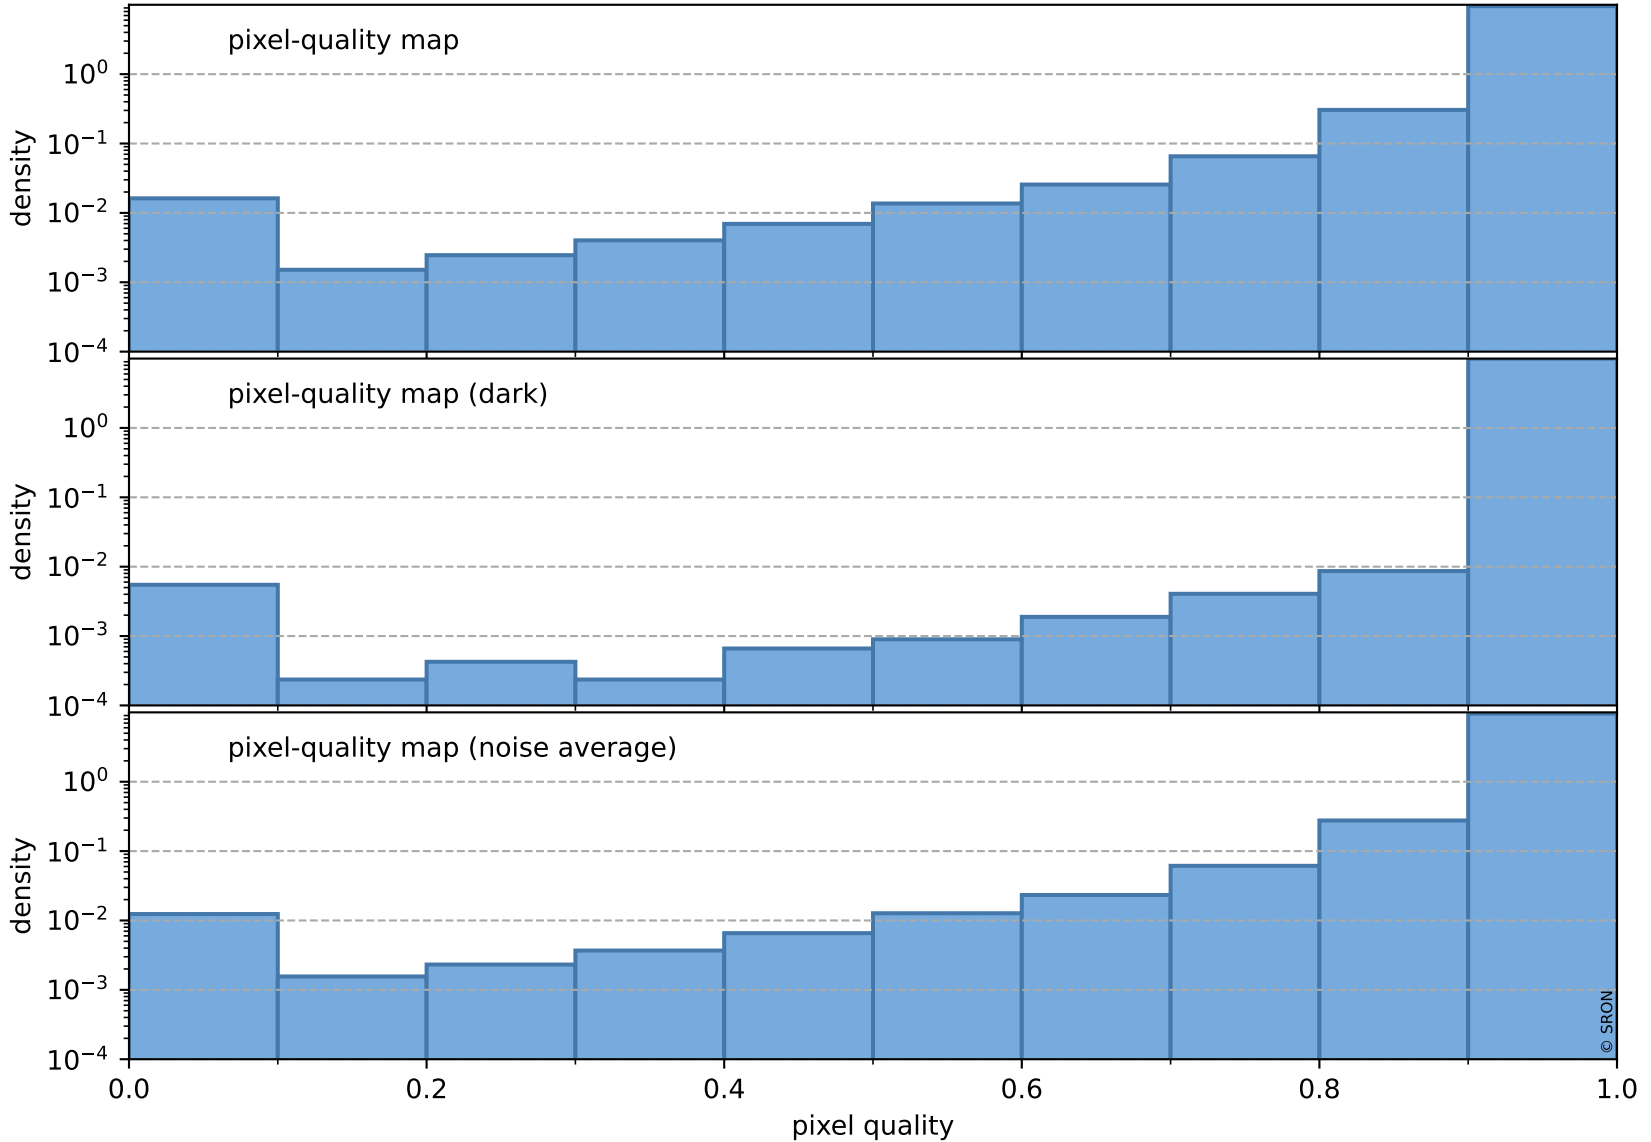

orbits : 19 in [6997, 7042]
coverage : 2019-02-18 / 2019-02-21
to good : 350
good to bad : 842
to worst : 135
created : 2023-08-22T07:52:42

total quality compared with SWIR pixel-quality CKD

Tropomi SWIR pixel quality (official)

orbits : 19 in [6997, 7042]
coverage : 2019-02-18 / 2019-02-21
created : 2023-08-22T07:52:42

Histograms of pixel-quality

Tropomi SWIR pixel quality (official) ground-tracks of Sentinel-5P

orbits : 19 in [6997, 7042]
coverage : 2019-02-18 / 2019-02-21
created : 2023-08-22T07:52:43

Tropomi SWIR pixel quality (official)

orbits : [2827, 7042]
coverage : 2018-04-30 / 2019-02-21
created : 2023-08-22T07:52:43

trend of pixel quality & temperatures