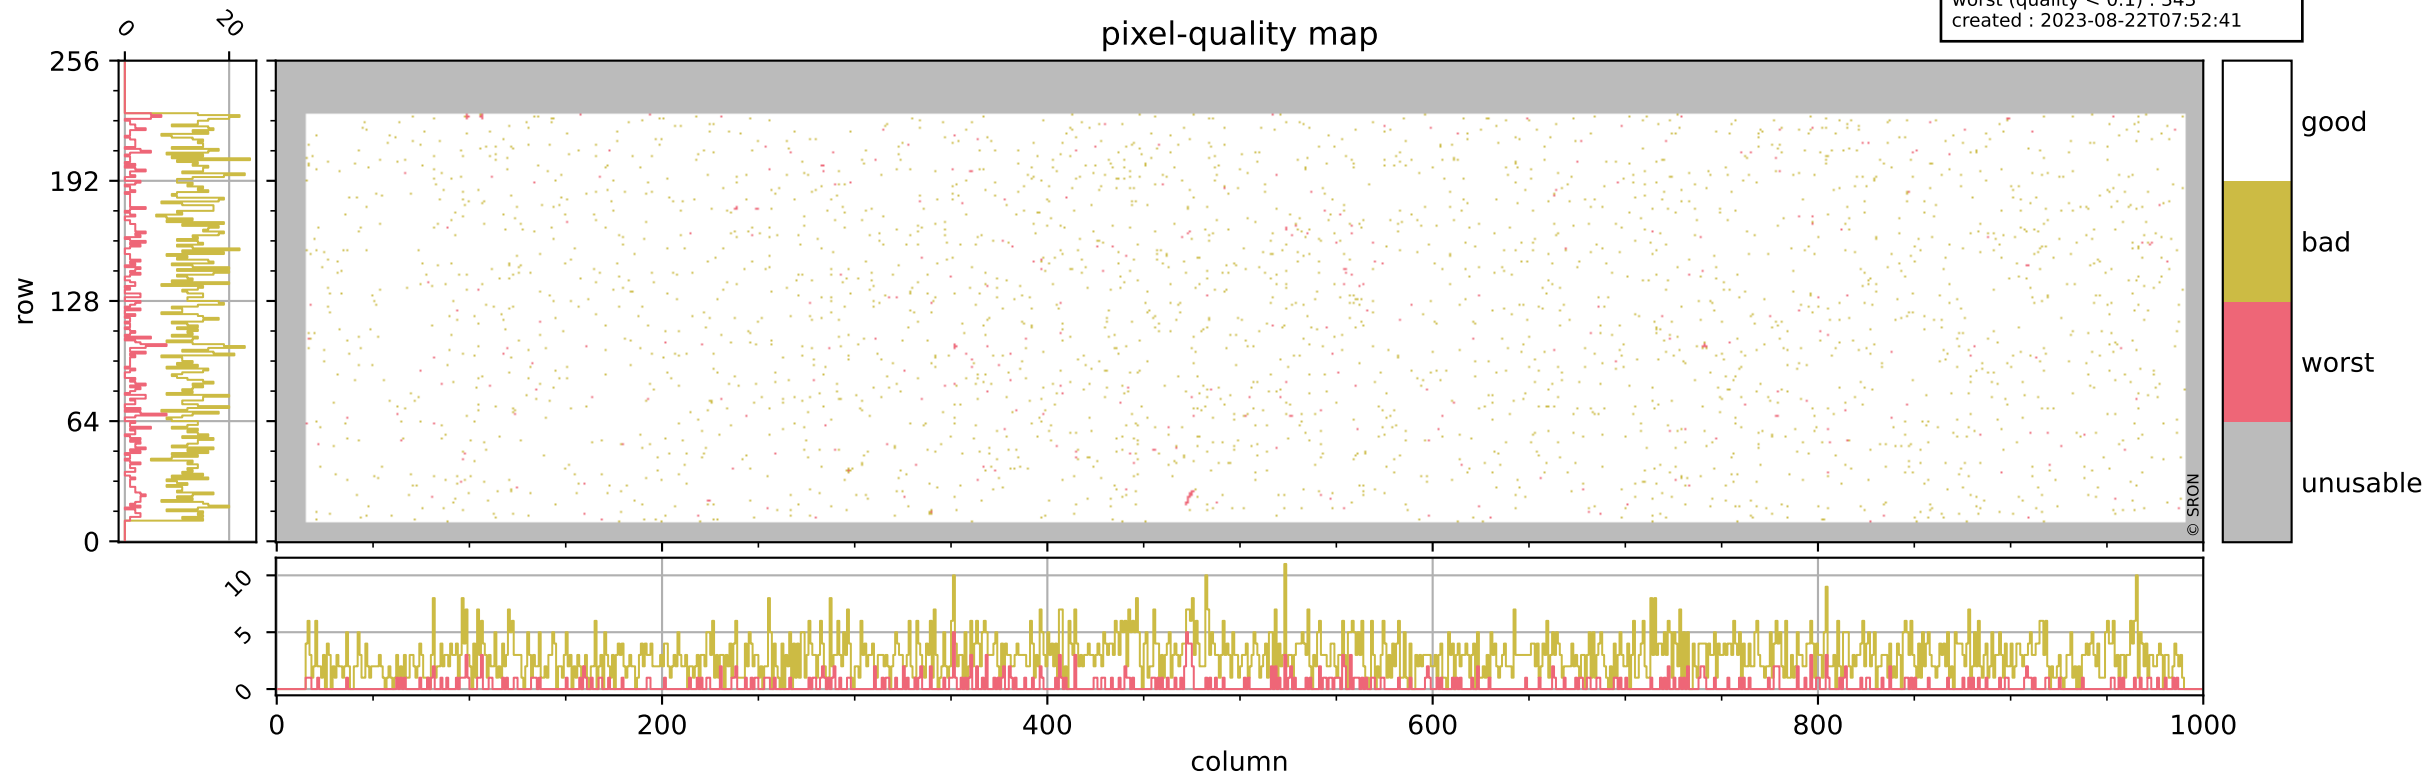

Tropomi SWIR pixel quality (official)

orbits : 19 in [6997, 7042]
coverage : 2019-02-18 / 2019-02-21
bad (quality < 0.8) : 2875
worst (quality < 0.1) : 343
created : 2023-08-22T07:52:41

pixel-quality map

Tropomi SWIR pixel quality (official)

orbits : 19 in [6997, 7042]
coverage : 2019-02-18 / 2019-02-21
bad (quality < 0.8) : 294
worst (quality < 0.1) : 116
created : 2023-08-22T07:52:42

Tropomi SWIR pixel quality (official)

orbits : 19 in [6997, 7042]
coverage : 2019-02-18 / 2019-02-21
bad (quality < 0.8) : 2621
worst (quality < 0.1) : 262
created : 2023-08-22T07:52:42

pixel-quality map (noise average)

Tropomi SWIR pixel quality (official)

orbits : 19 in [6997, 7042]
coverage : 2019-02-18 / 2019-02-21
created : 2023-08-22T07:52:42

Histograms of pixel-quality

Tropomi SWIR pixel quality (official) ground-tracks of Sentinel-5P

orbits : 19 in [6997, 7042]
coverage : 2019-02-18 / 2019-02-21
created : 2023-08-22T07:52:43