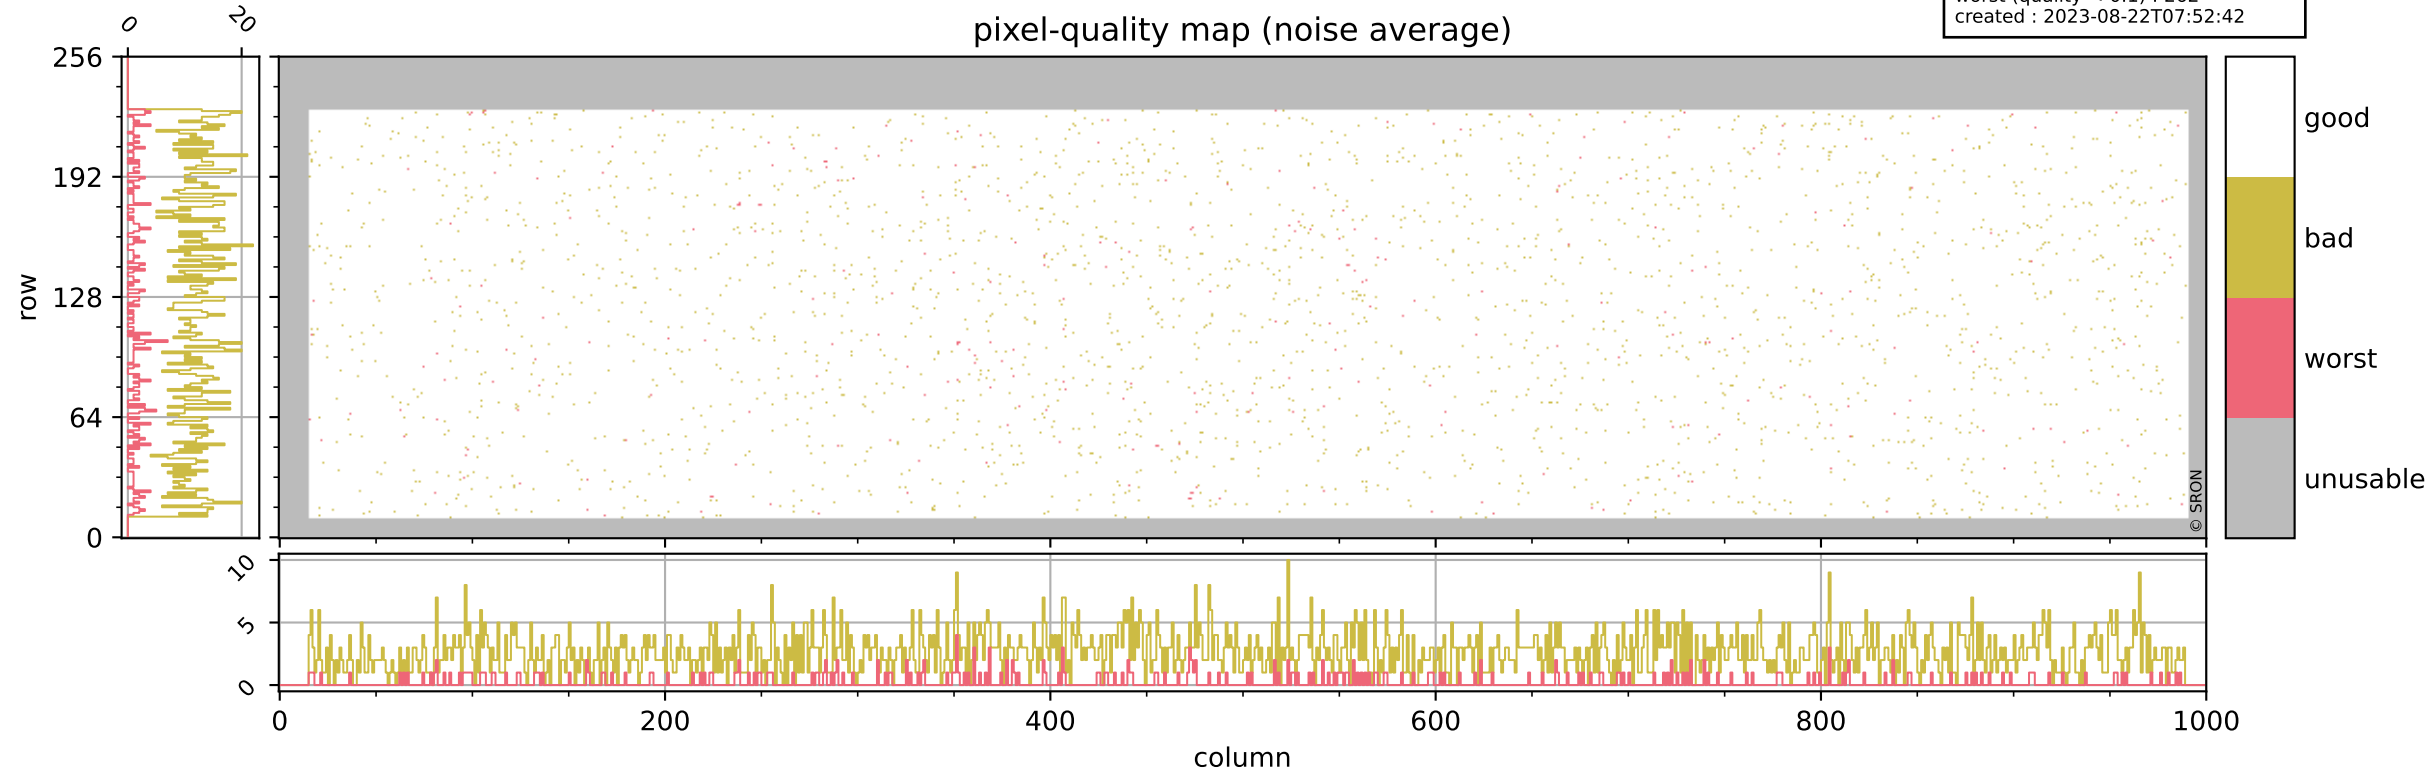

Tropomi SWIR pixel quality (official)

orbits : 19 in [6997, 7042]
coverage : 2019-02-18 / 2019-02-21
bad (quality < 0.8) : 294
worst (quality < 0.1) : 116
created : 2023-08-22T07:52:42

Tropomi SWIR pixel quality (official)

orbits : 19 in [6997, 7042]
coverage : 2019-02-18 / 2019-02-21
bad (quality < 0.8) : 2621
worst (quality < 0.1) : 262
created : 2023-08-22T07:52:42

pixel-quality map (noise average)

Tropomi SWIR pixel quality (official)

orbits : 19 in [6997, 7042]
coverage : 2019-02-18 / 2019-02-21
to good : 350
good to bad : 842
to worst : 135
created : 2023-08-22T07:52:42

total quality compared with SWIR pixel-quality CKD

Tropomi SWIR pixel quality (official)

orbits : 19 in [6997, 7042]
coverage : 2019-02-18 / 2019-02-21
created : 2023-08-22T07:52:42

Histograms of pixel-quality

Tropomi SWIR pixel quality (official) ground-tracks of Sentinel-5P

orbits : 19 in [6997, 7042]
coverage : 2019-02-18 / 2019-02-21
created : 2023-08-22T07:52:43