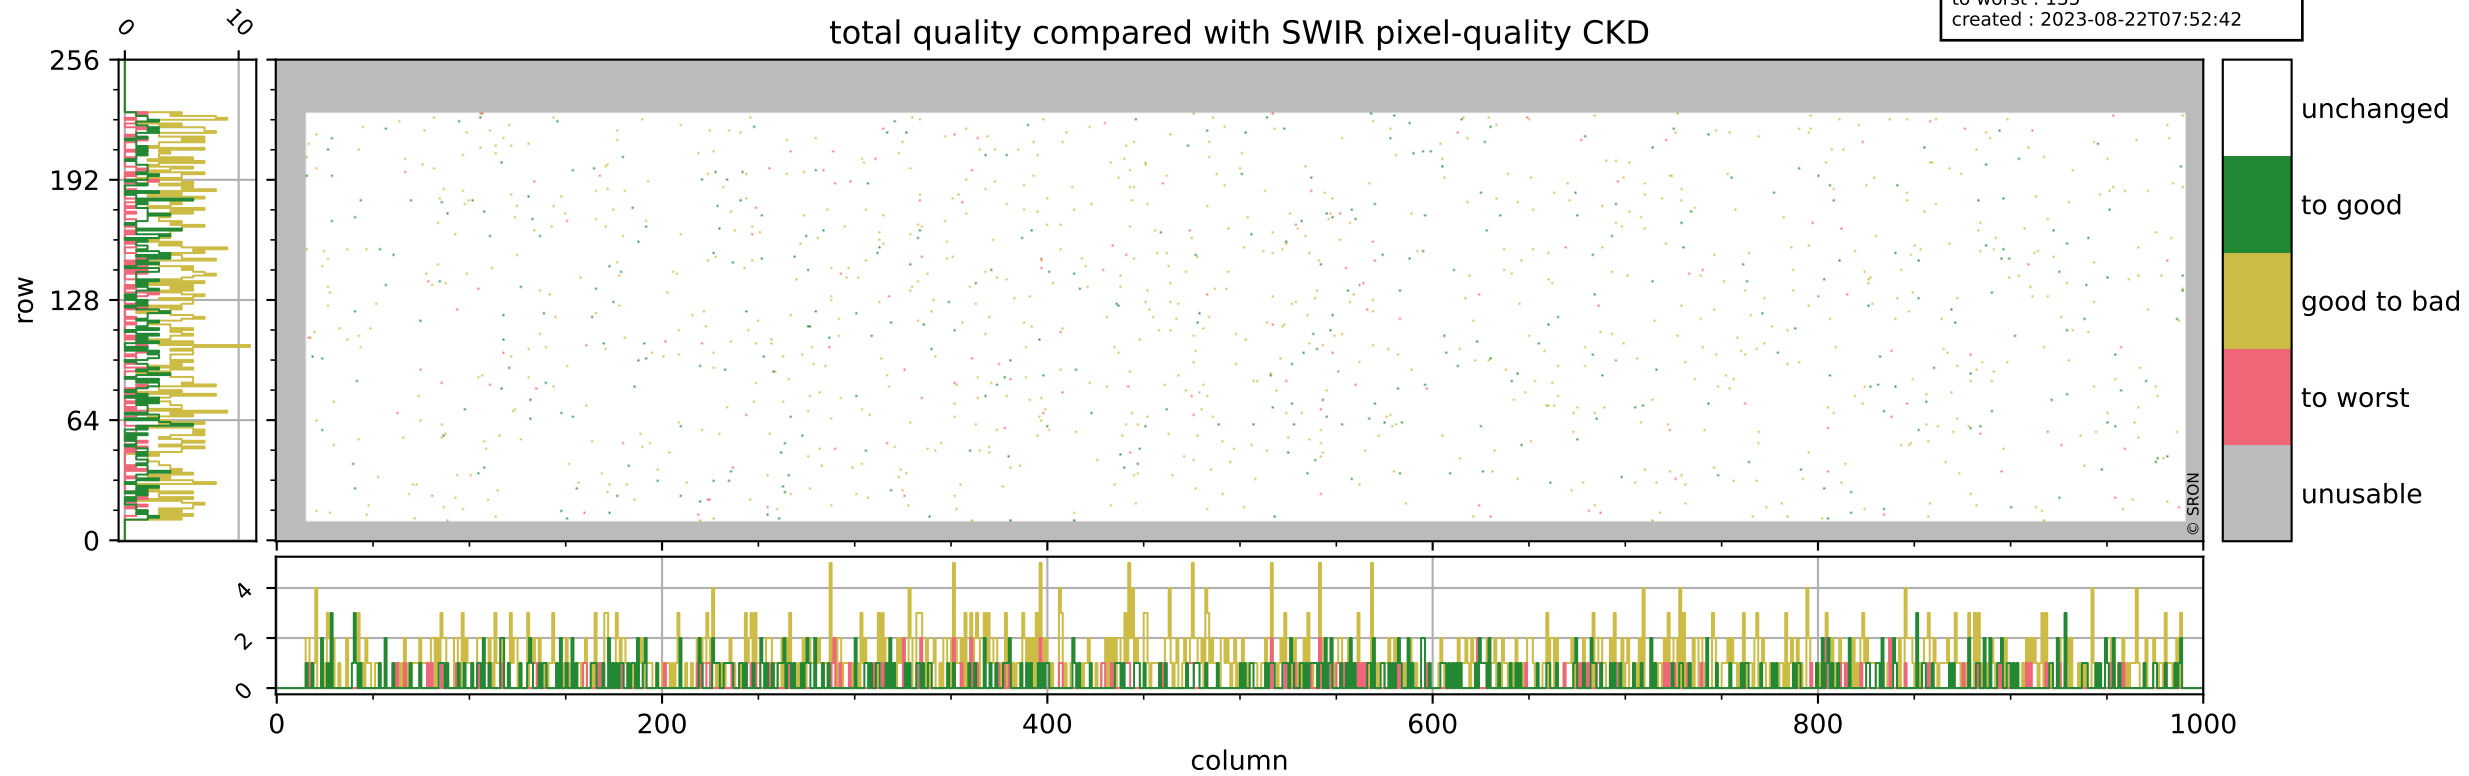

Tropomi SWIR pixel quality (official)

orbits : 19 in [6997, 7042]
coverage : 2019-02-18 / 2019-02-21
bad (quality < 0.8) : 294
worst (quality < 0.1) : 116
created : 2023-08-22T07:52:42

Tropomi SWIR pixel quality (official)

orbits : 19 in [6997, 7042]
coverage : 2019-02-18 / 2019-02-21
bad (quality < 0.8) : 2621
worst (quality < 0.1) : 262
created : 2023-08-22T07:52:42

pixel-quality map (noise average)

Tropomi SWIR pixel quality (official)

orbits : 19 in [6997, 7042]
coverage : 2019-02-18 / 2019-02-21
to good : 350
good to bad : 842
to worst : 135
created : 2023-08-22T07:52:42

total quality compared with SWIR pixel-quality CKD

Tropomi SWIR pixel quality (official)

orbits : 19 in [6997, 7042]
coverage : 2019-02-18 / 2019-02-21
created : 2023-08-22T07:52:42

Histograms of pixel-quality

Tropomi SWIR pixel quality (official) ground-tracks of Sentinel-5P

orbits : 19 in [6997, 7042]
coverage : 2019-02-18 / 2019-02-21
created : 2023-08-22T07:52:43