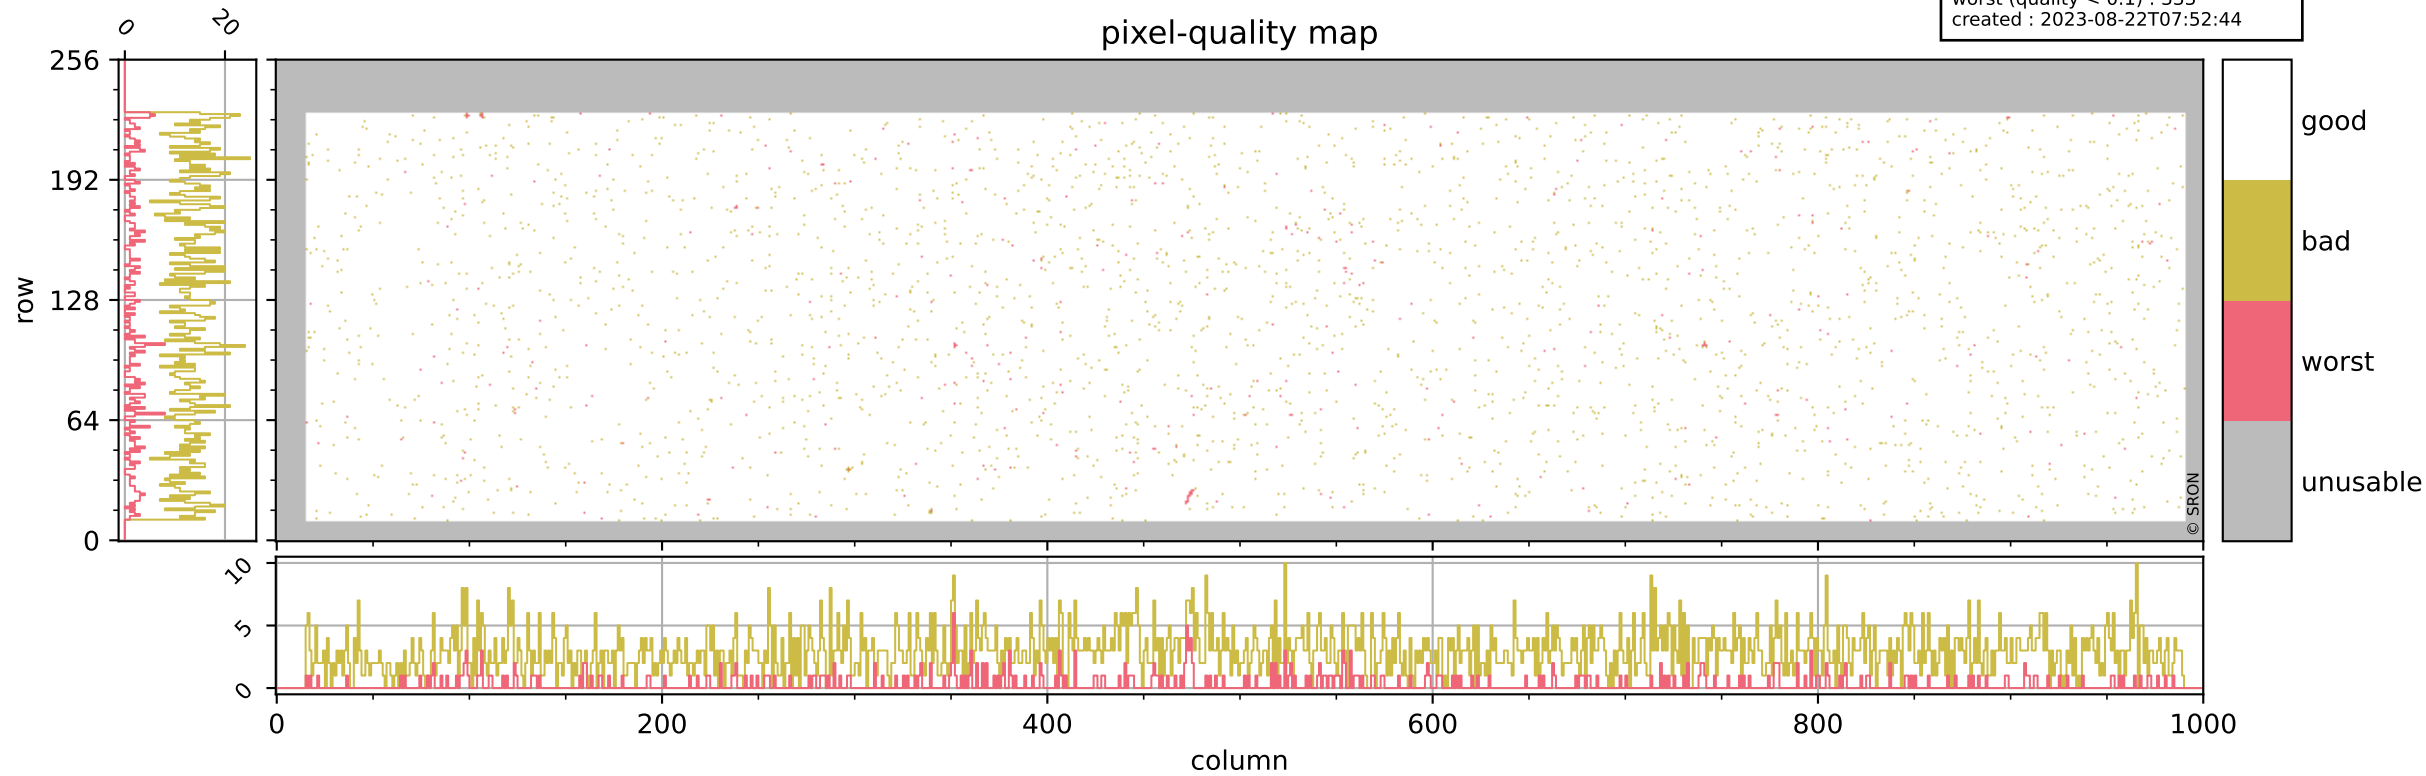

Tropomi SWIR pixel quality (official)

orbits : 20 in [7012, 7057]
coverage : 2019-02-19 / 2019-02-22
bad (quality < 0.8) : 2906
worst (quality < 0.1) : 333
created : 2023-08-22T07:52:44

pixel-quality map

Tropomi SWIR pixel quality (official)

orbits : 20 in [7012, 7057]
coverage : 2019-02-19 / 2019-02-22
bad (quality < 0.8) : 294
worst (quality < 0.1) : 113
created : 2023-08-22T07:52:44

Tropomi SWIR pixel quality (official)

orbits : 20 in [7012, 7057]
coverage : 2019-02-19 / 2019-02-22
bad (quality < 0.8) : 2655
worst (quality < 0.1) : 250
created : 2023-08-22T07:52:44

pixel-quality map (noise average)

Tropomi SWIR pixel quality (official)

orbits : 20 in [7012, 7057]
coverage : 2019-02-19 / 2019-02-22
created : 2023-08-22T07:52:45

Histograms of pixel-quality

Tropomi SWIR pixel quality (official) ground-tracks of Sentinel-5P

orbits : 20 in [7012, 7057]
coverage : 2019-02-19 / 2019-02-22
created : 2023-08-22T07:52:45