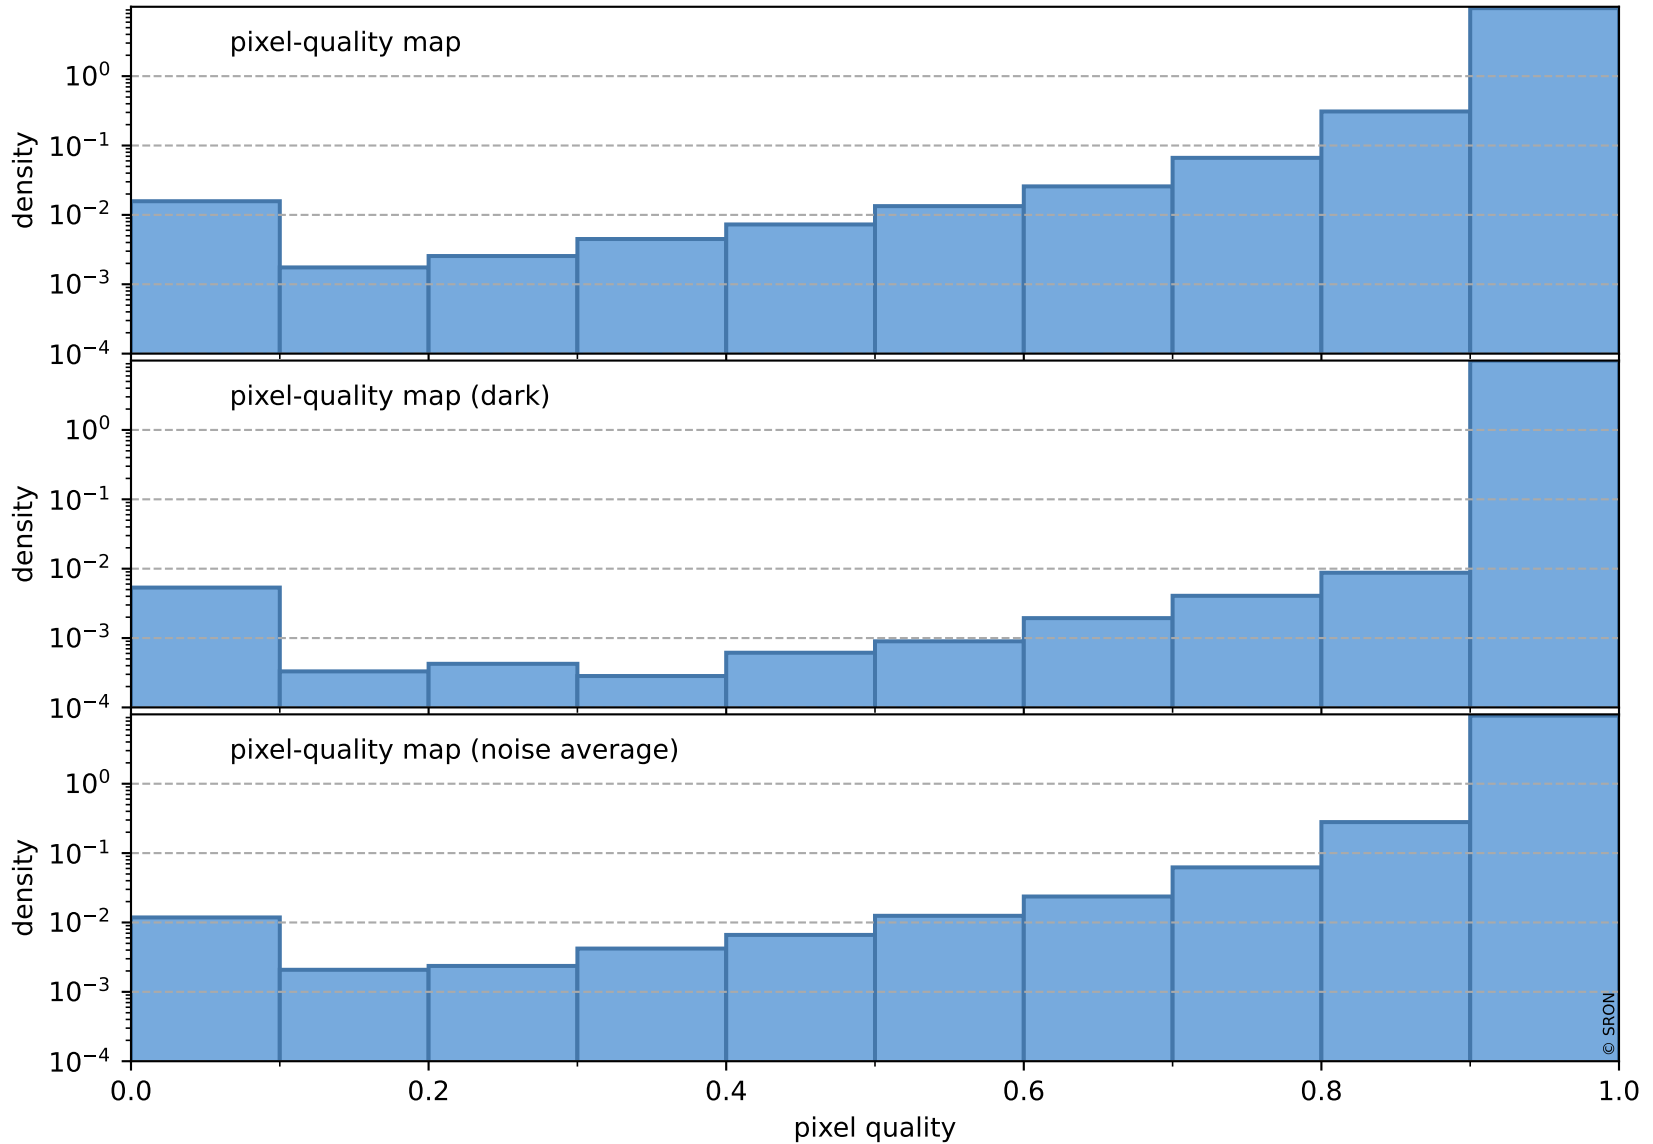

orbits : 20 in [7012, 7057]
coverage : 2019-02-19 / 2019-02-22
bad (quality < 0.8) : 2655
worst (quality < 0.1) : 250
created : 2023-08-22T07:52:44

pixel-quality map (noise average)

Tropomi SWIR pixel quality (official)

orbits : 20 in [7012, 7057]
coverage : 2019-02-19 / 2019-02-22
to good : 357
good to bad : 892
to worst : 126
created : 2023-08-22T07:52:44

total quality compared with SWIR pixel-quality CKD

Tropomi SWIR pixel quality (official)

orbits : 20 in [7012, 7057]
coverage : 2019-02-19 / 2019-02-22
created : 2023-08-22T07:52:45

Histograms of pixel-quality

Tropomi SWIR pixel quality (official) ground-tracks of Sentinel-5P

orbits : 20 in [7012, 7057]
coverage : 2019-02-19 / 2019-02-22
created : 2023-08-22T07:52:45

Tropomi SWIR pixel quality (official)

orbits : [2827, 7057]
coverage : 2018-04-30 / 2019-02-22
created : 2023-08-22T07:52:45

trend of pixel quality & temperatures