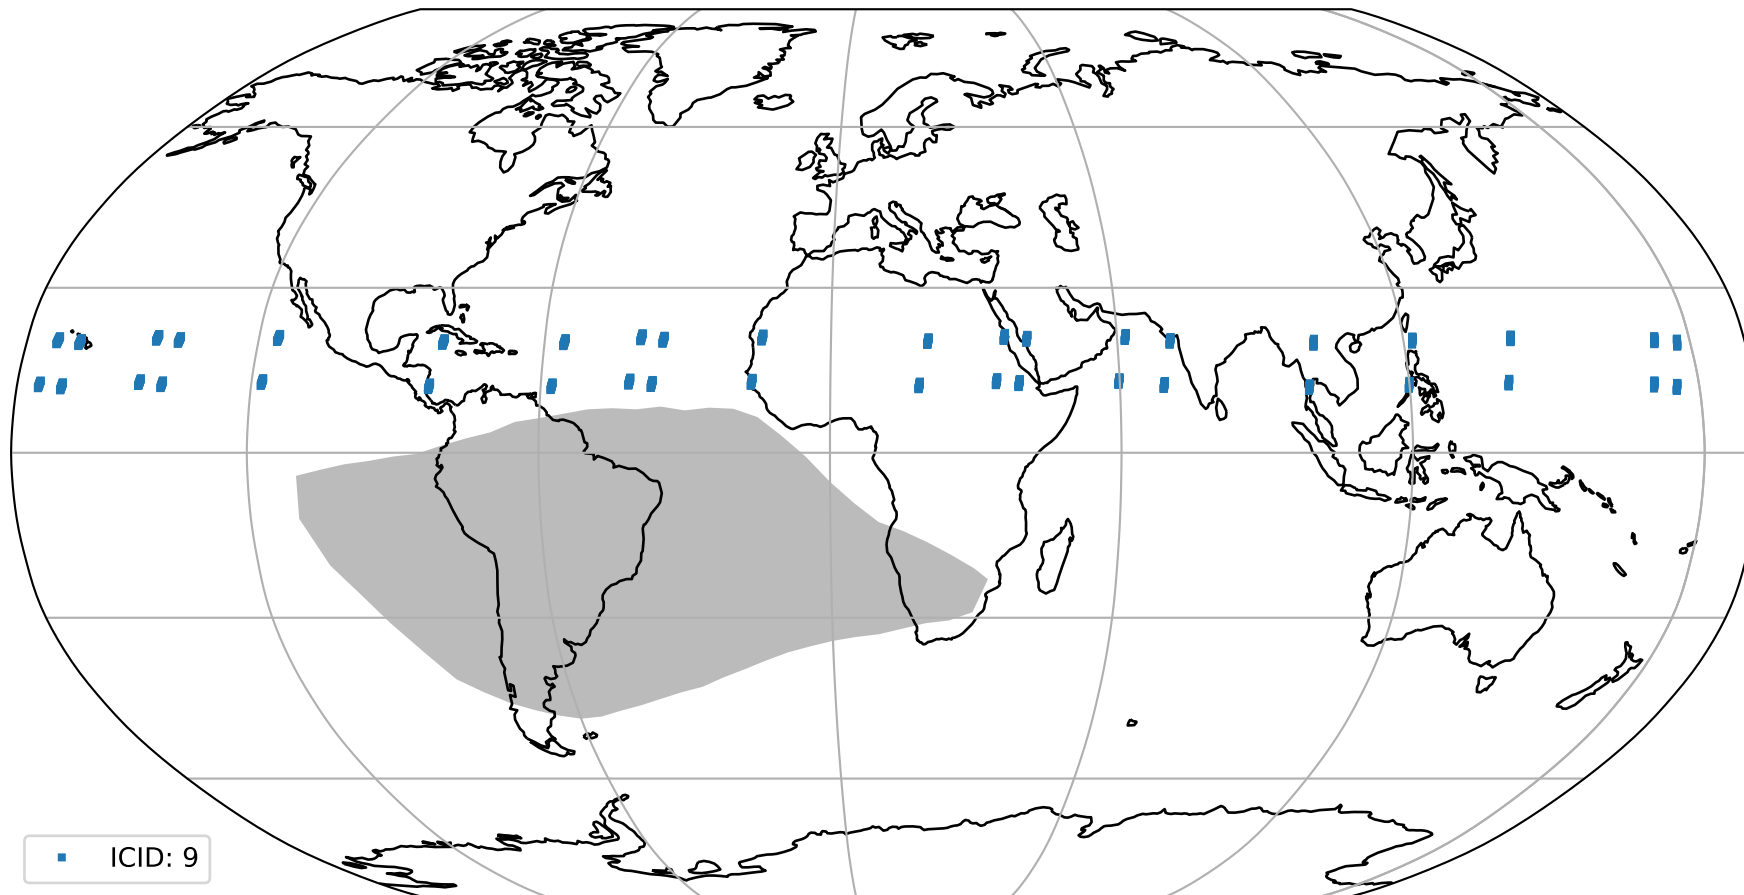

orbits : 20 in [7012, 7057]
coverage : 2019-02-19 / 2019-02-22
bad (quality < 0.8) : 2655
worst (quality < 0.1) : 250
created : 2023-08-22T07:52:44

pixel-quality map (noise average)

Tropomi SWIR pixel quality (official)

orbits : 20 in [7012, 7057]
coverage : 2019-02-19 / 2019-02-22
to good : 357
good to bad : 892
to worst : 126
created : 2023-08-22T07:52:44

total quality compared with SWIR pixel-quality CKD

Tropomi SWIR pixel quality (official)

orbits : 20 in [7012, 7057]
coverage : 2019-02-19 / 2019-02-22
created : 2023-08-22T07:52:45

Histograms of pixel-quality

Tropomi SWIR pixel quality (official) ground-tracks of Sentinel-5P

orbits : 20 in [7012, 7057]
coverage : 2019-02-19 / 2019-02-22
created : 2023-08-22T07:52:45