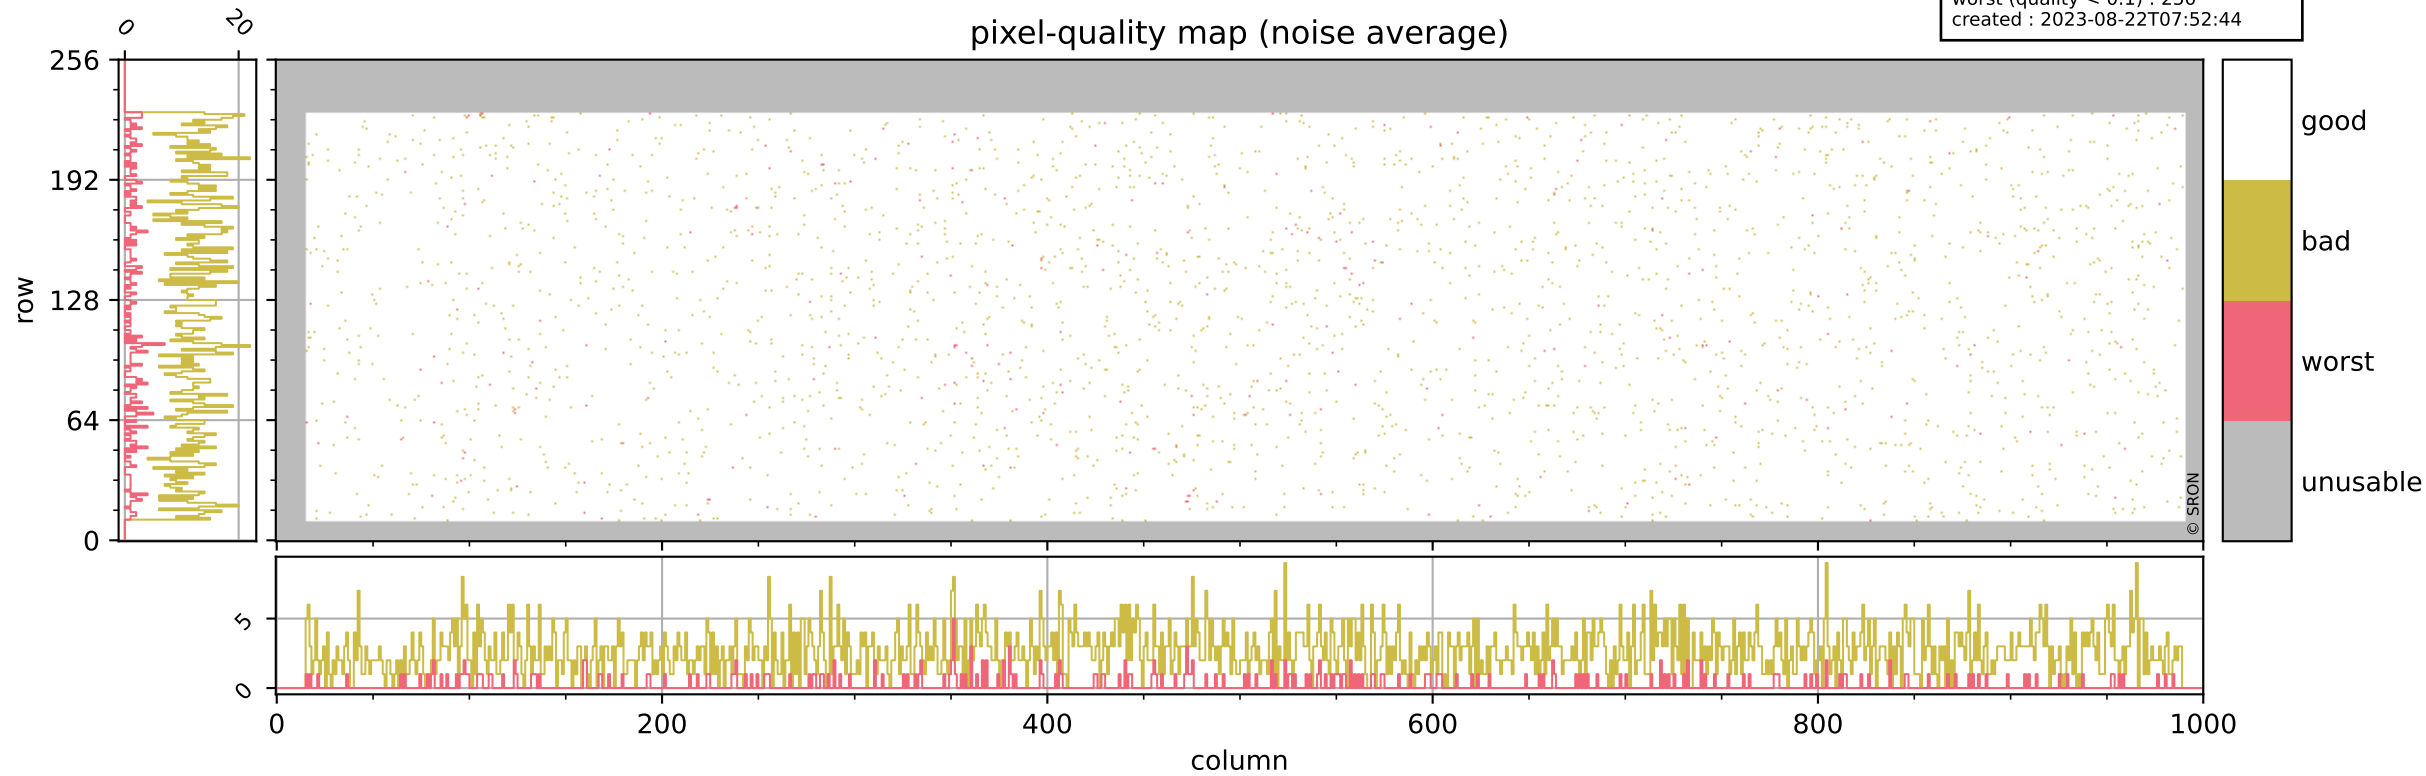

Tropomi SWIR pixel quality (official)

orbits : 20 in [7012, 7057]
coverage : 2019-02-19 / 2019-02-22
bad (quality < 0.8) : 294
worst (quality < 0.1) : 113
created : 2023-08-22T07:52:44

Tropomi SWIR pixel quality (official)

orbits : 20 in [7012, 7057]
coverage : 2019-02-19 / 2019-02-22
bad (quality < 0.8) : 2655
worst (quality < 0.1) : 250
created : 2023-08-22T07:52:44

pixel-quality map (noise average)

Tropomi SWIR pixel quality (official)

orbits : 20 in [7012, 7057]
coverage : 2019-02-19 / 2019-02-22
to good : 357
good to bad : 892
to worst : 126
created : 2023-08-22T07:52:44

total quality compared with SWIR pixel-quality CKD

Tropomi SWIR pixel quality (official)

orbits : 20 in [7012, 7057]
coverage : 2019-02-19 / 2019-02-22
created : 2023-08-22T07:52:45

Histograms of pixel-quality

Tropomi SWIR pixel quality (official) ground-tracks of Sentinel-5P

orbits : 20 in [7012, 7057]
coverage : 2019-02-19 / 2019-02-22
created : 2023-08-22T07:52:45