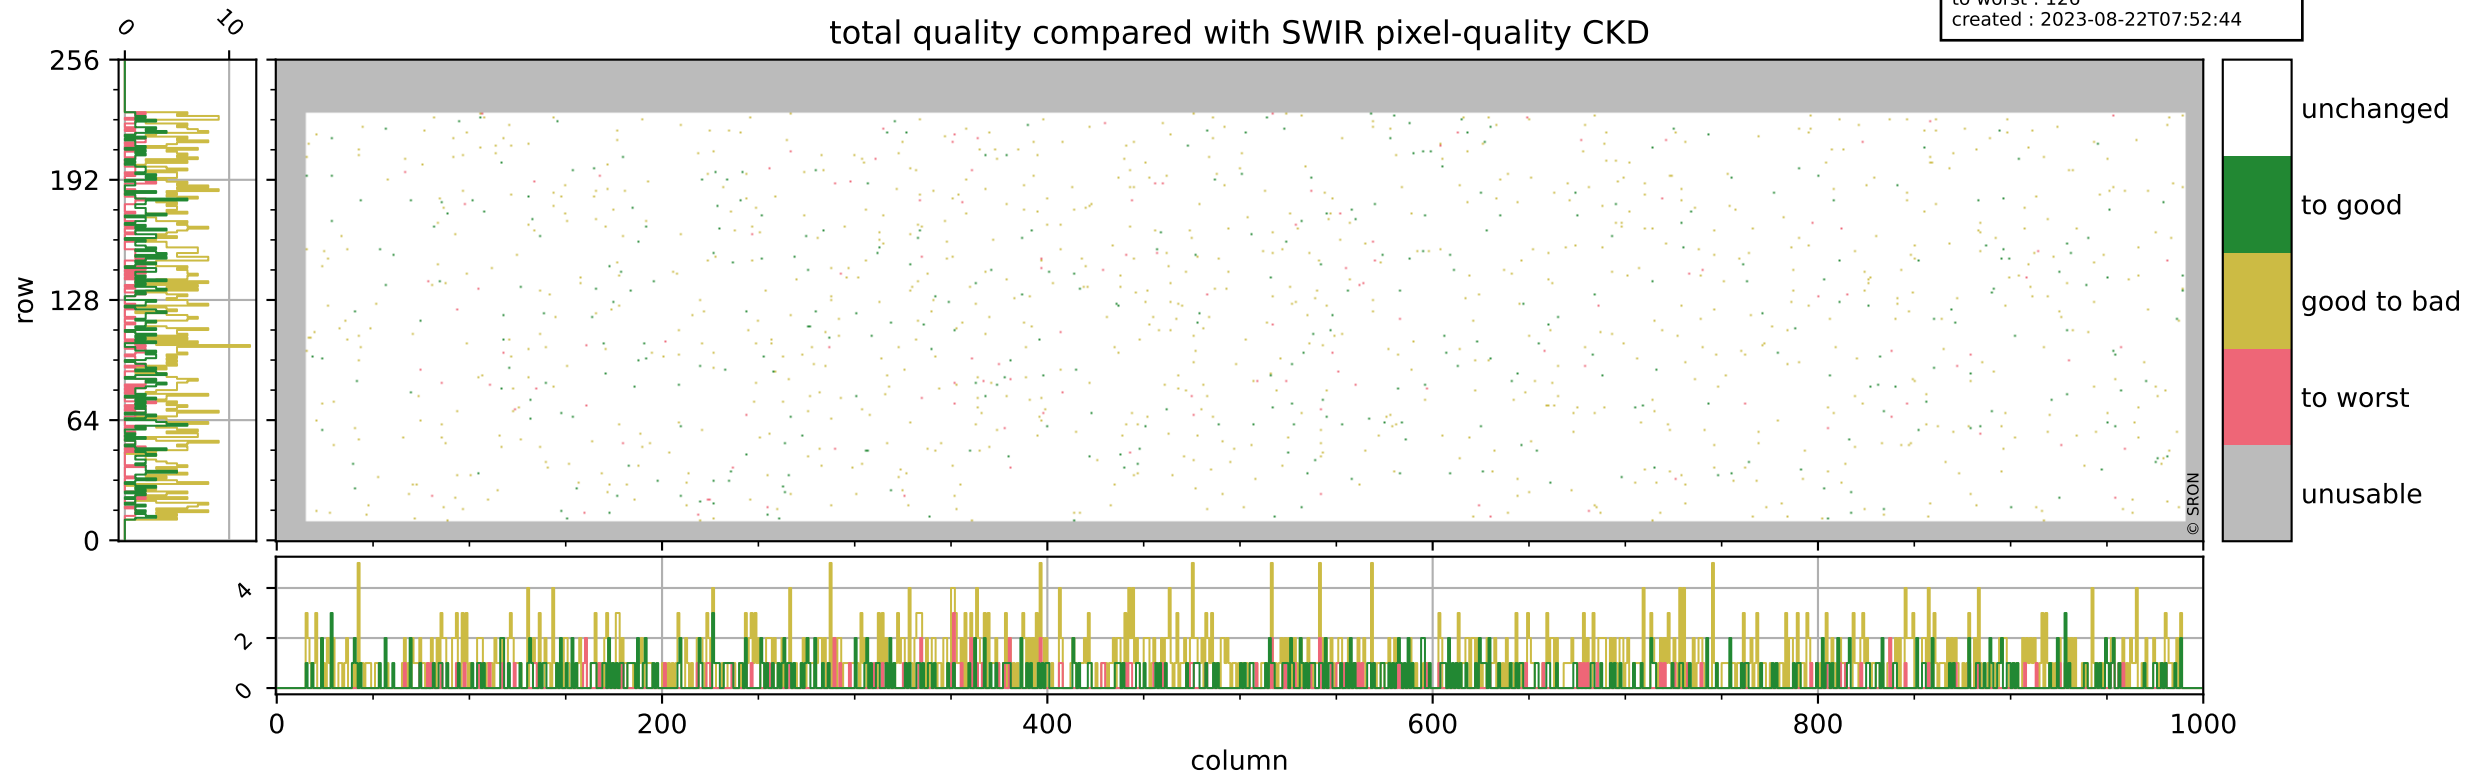

Tropomi SWIR pixel quality (official)

orbits : 20 in [7012, 7057]
coverage : 2019-02-19 / 2019-02-22
bad (quality < 0.8) : 294
worst (quality < 0.1) : 113
created : 2023-08-22T07:52:44

Tropomi SWIR pixel quality (official)

orbits : 20 in [7012, 7057]
coverage : 2019-02-19 / 2019-02-22
bad (quality < 0.8) : 2655
worst (quality < 0.1) : 250
created : 2023-08-22T07:52:44

pixel-quality map (noise average)

Tropomi SWIR pixel quality (official)

orbits : 20 in [7012, 7057]
coverage : 2019-02-19 / 2019-02-22
to good : 357
good to bad : 892
to worst : 126
created : 2023-08-22T07:52:44

total quality compared with SWIR pixel-quality CKD

Tropomi SWIR pixel quality (official)

orbits : 20 in [7012, 7057]
coverage : 2019-02-19 / 2019-02-22
created : 2023-08-22T07:52:45

Histograms of pixel-quality

Tropomi SWIR pixel quality (official) ground-tracks of Sentinel-5P

orbits : 20 in [7012, 7057]
coverage : 2019-02-19 / 2019-02-22
created : 2023-08-22T07:52:45