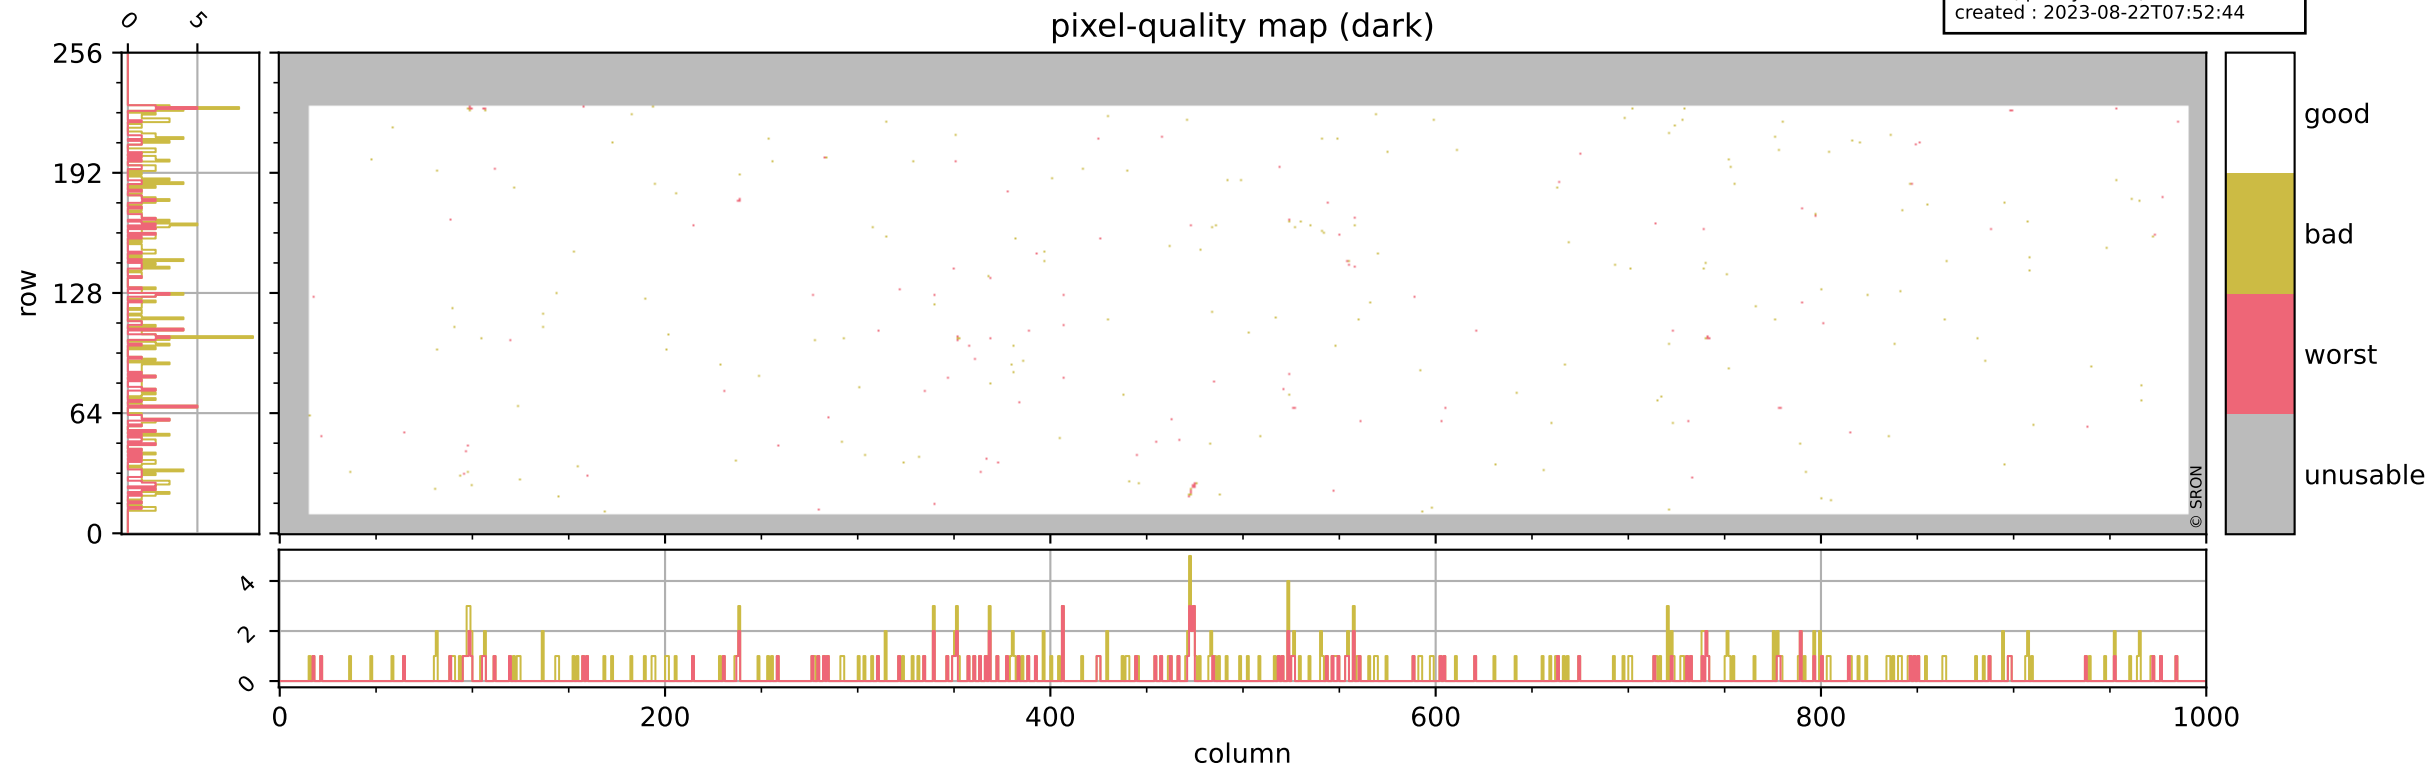

Tropomi SWIR pixel quality (official)

orbits : 20 in [7012, 7057]
coverage : 2019-02-19 / 2019-02-22
bad (quality < 0.8) : 2906
worst (quality < 0.1) : 333
created : 2023-08-22T07:52:44

pixel-quality map

Tropomi SWIR pixel quality (official)

orbits : 20 in [7012, 7057]
coverage : 2019-02-19 / 2019-02-22
bad (quality < 0.8) : 294
worst (quality < 0.1) : 113
created : 2023-08-22T07:52:44

Tropomi SWIR pixel quality (official)

orbits : 20 in [7012, 7057]
coverage : 2019-02-19 / 2019-02-22
bad (quality < 0.8) : 2655
worst (quality < 0.1) : 250
created : 2023-08-22T07:52:44

pixel-quality map (noise average)

Tropomi SWIR pixel quality (official)

orbits : 20 in [7012, 7057]
coverage : 2019-02-19 / 2019-02-22
to good : 357
good to bad : 892
to worst : 126
created : 2023-08-22T07:52:44

total quality compared with SWIR pixel-quality CKD

Tropomi SWIR pixel quality (official)