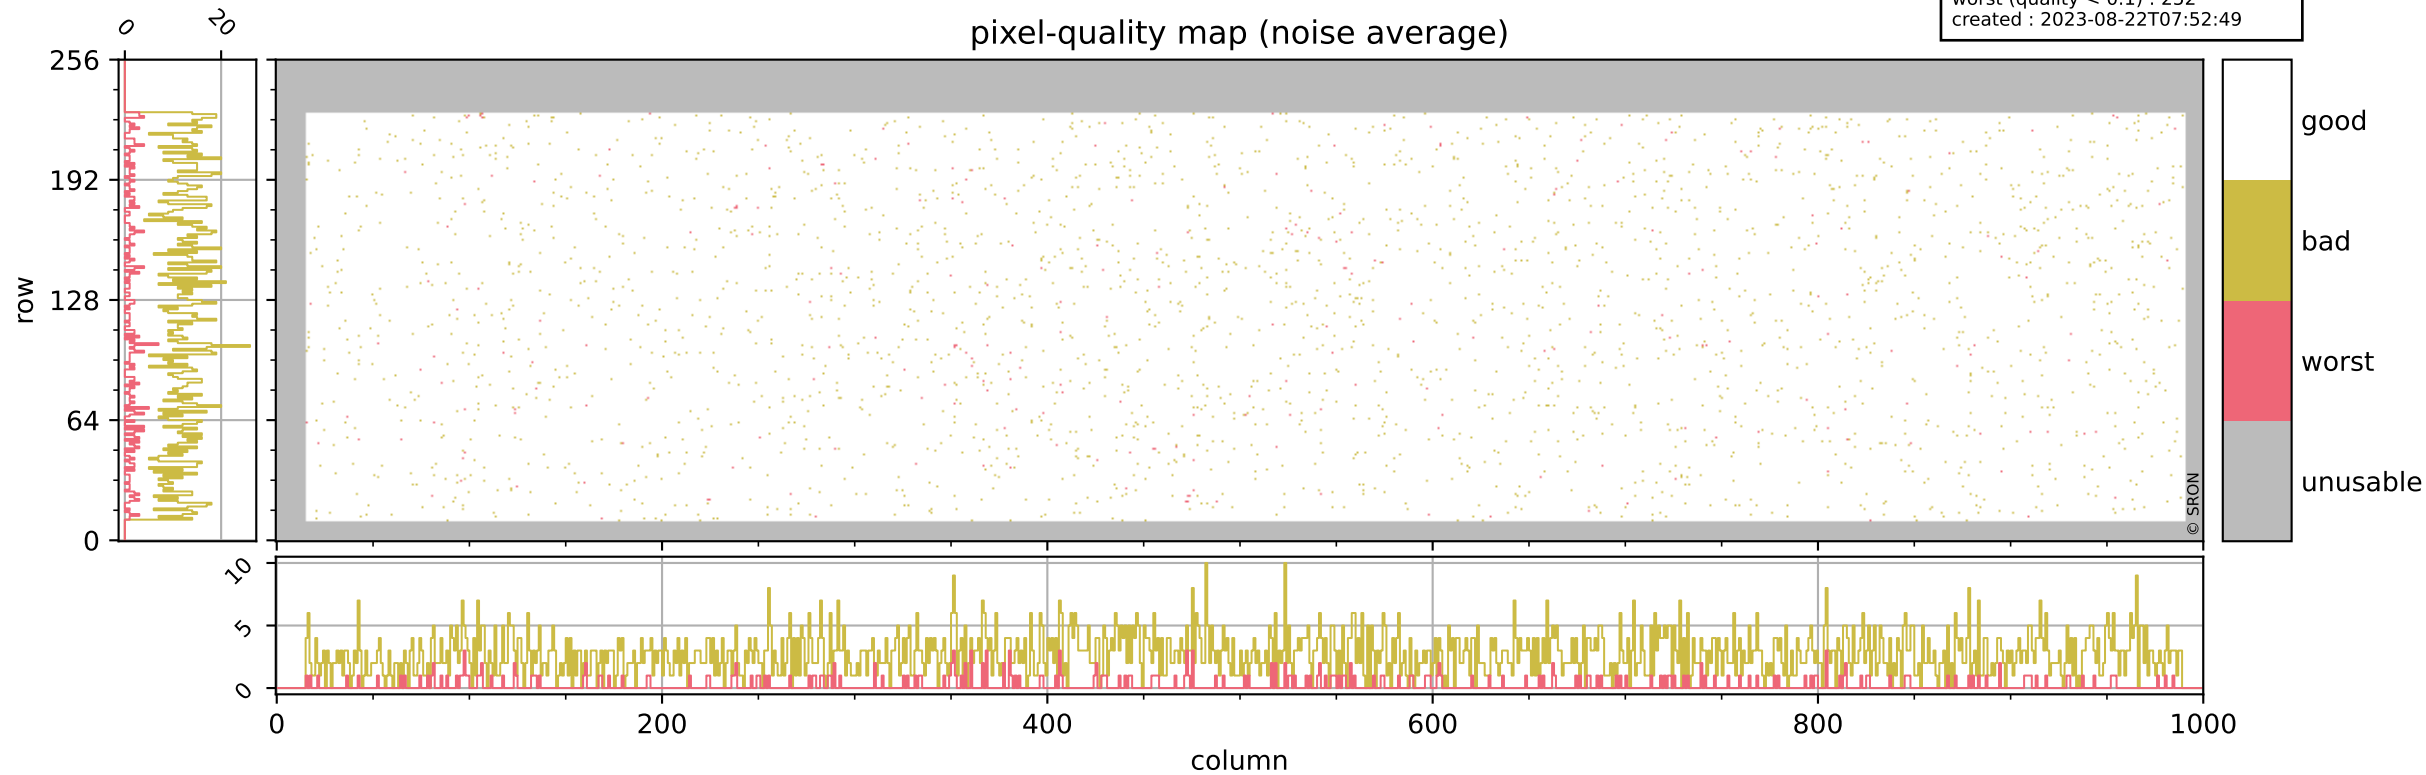

Tropomi SWIR pixel quality (official)

orbits : 20 in [7042, 7087]
coverage : 2019-02-21 / 2019-02-24
bad (quality < 0.8) : 2945
worst (quality < 0.1) : 329
created : 2023-08-22T07:52:48

Tropomi SWIR pixel quality (official)

orbits : 20 in [7042, 7087]
coverage : 2019-02-21 / 2019-02-24
bad (quality < 0.8) : 295
worst (quality < 0.1) : 115
created : 2023-08-22T07:52:48

Tropomi SWIR pixel quality (official)

orbits : 20 in [7042, 7087]
coverage : 2019-02-21 / 2019-02-24
bad (quality < 0.8) : 2698
worst (quality < 0.1) : 252
created : 2023-08-22T07:52:49

pixel-quality map (noise average)

Tropomi SWIR pixel quality (official)

orbits : 20 in [7042, 7087]
coverage : 2019-02-21 / 2019-02-24
to good : 348
good to bad : 926
to worst : 120
created : 2023-08-22T07:52:49

Tropomi SWIR pixel quality (official) ground-tracks of Sentinel-5P

orbits : 20 in [7042, 7087]
coverage : 2019-02-21 / 2019-02-24
created : 2023-08-22T07:52:50

Tropomi SWIR pixel quality (official)

orbits : [2827, 7087]
coverage : 2018-04-30 / 2019-02-24
created : 2023-08-22T07:52:50