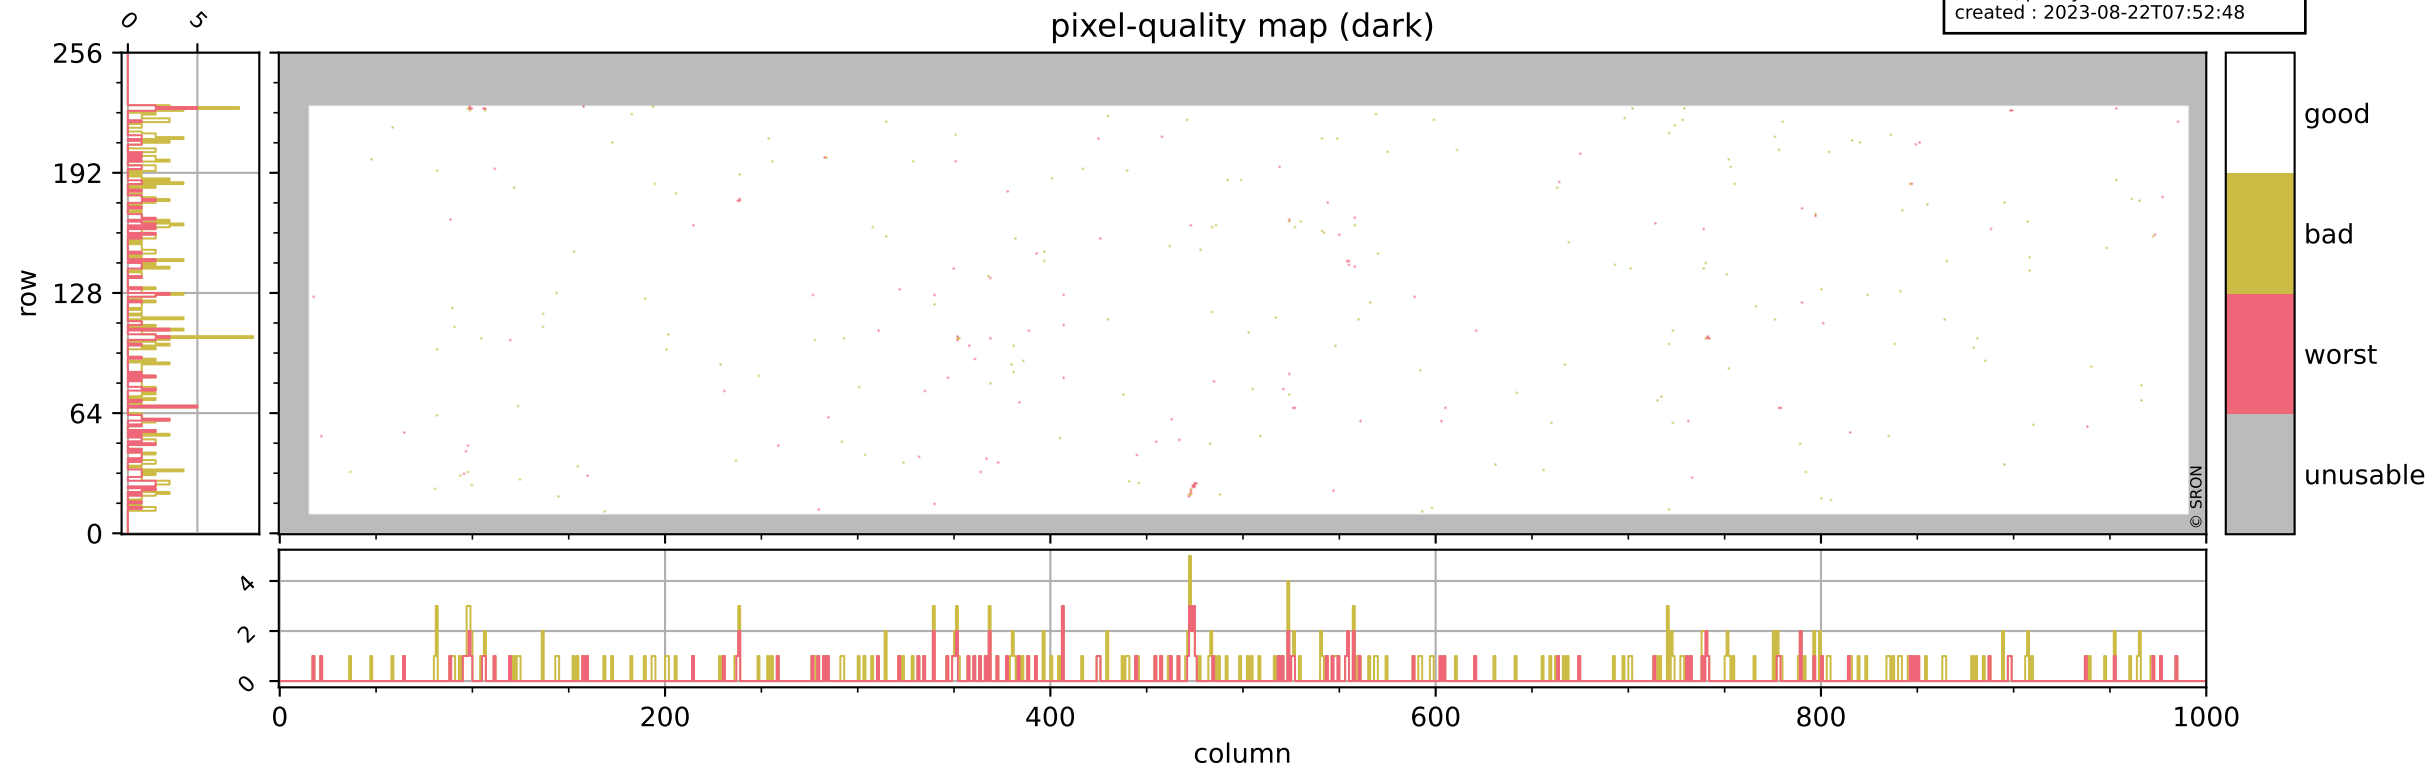

Tropomi SWIR pixel quality (official)

orbits : 20 in [7042, 7087]
coverage : 2019-02-21 / 2019-02-24
bad (quality < 0.8) : 2945
worst (quality < 0.1) : 329
created : 2023-08-22T07:52:48

Tropomi SWIR pixel quality (official)

orbits : 20 in [7042, 7087]
coverage : 2019-02-21 / 2019-02-24
bad (quality < 0.8) : 295
worst (quality < 0.1) : 115
created : 2023-08-22T07:52:48

Tropomi SWIR pixel quality (official)

orbits : 20 in [7042, 7087]
coverage : 2019-02-21 / 2019-02-24
bad (quality < 0.8) : 2698
worst (quality < 0.1) : 252
created : 2023-08-22T07:52:49

pixel-quality map (noise average)

Tropomi SWIR pixel quality (official)

orbits : 20 in [7042, 7087]
coverage : 2019-02-21 / 2019-02-24
to good : 348
good to bad : 926
to worst : 120
created : 2023-08-22T07:52:49

Tropomi SWIR pixel quality (official) ground-tracks of Sentinel-5P

orbits : 20 in [7042, 7087]
coverage : 2019-02-21 / 2019-02-24
created : 2023-08-22T07:52:50

Tropomi SWIR pixel quality (official)

orbits : [2827, 7087]
coverage : 2018-04-30 / 2019-02-24
created : 2023-08-22T07:52:50