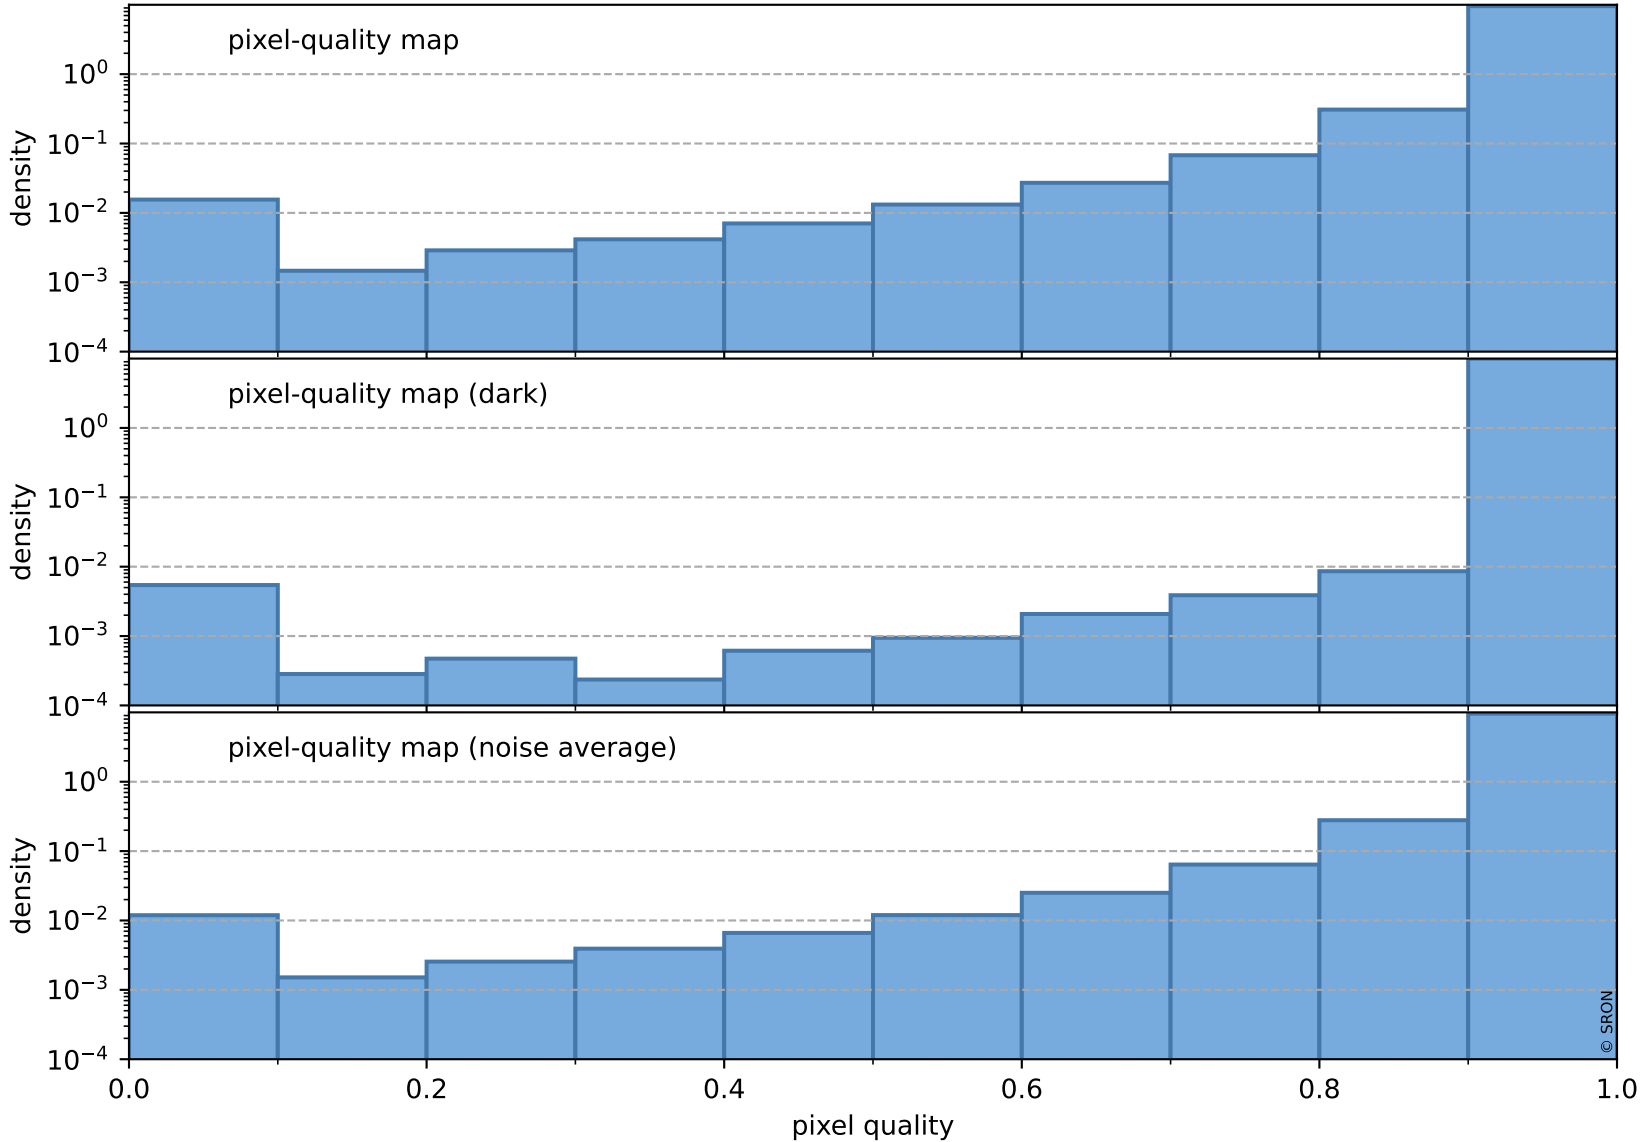

orbits : 20 in [7042, 7087]
coverage : 2019-02-21 / 2019-02-24
bad (quality < 0.8) : 295
worst (quality < 0.1) : 115
created : 2023-08-22T07:52:48

Tropomi SWIR pixel quality (official)

orbits : 20 in [7042, 7087]
coverage : 2019-02-21 / 2019-02-24
bad (quality < 0.8) : 2698
worst (quality < 0.1) : 252
created : 2023-08-22T07:52:49

pixel-quality map (noise average)

Tropomi SWIR pixel quality (official)

orbits : 20 in [7042, 7087]
coverage : 2019-02-21 / 2019-02-24
to good : 348
good to bad : 926
to worst : 120
created : 2023-08-22T07:52:49

total quality compared with SWIR pixel-quality CKD

Tropomi SWIR pixel quality (official)

orbits : 20 in [7042, 7087]
coverage : 2019-02-21 / 2019-02-24
created : 2023-08-22T07:52:49

Histograms of pixel-quality

Tropomi SWIR pixel quality (official) ground-tracks of Sentinel-5P

orbits : 20 in [7042, 7087]
coverage : 2019-02-21 / 2019-02-24
created : 2023-08-22T07:52:50

Tropomi SWIR pixel quality (official)

orbits : [2827, 7087]
coverage : 2018-04-30 / 2019-02-24
created : 2023-08-22T07:52:50