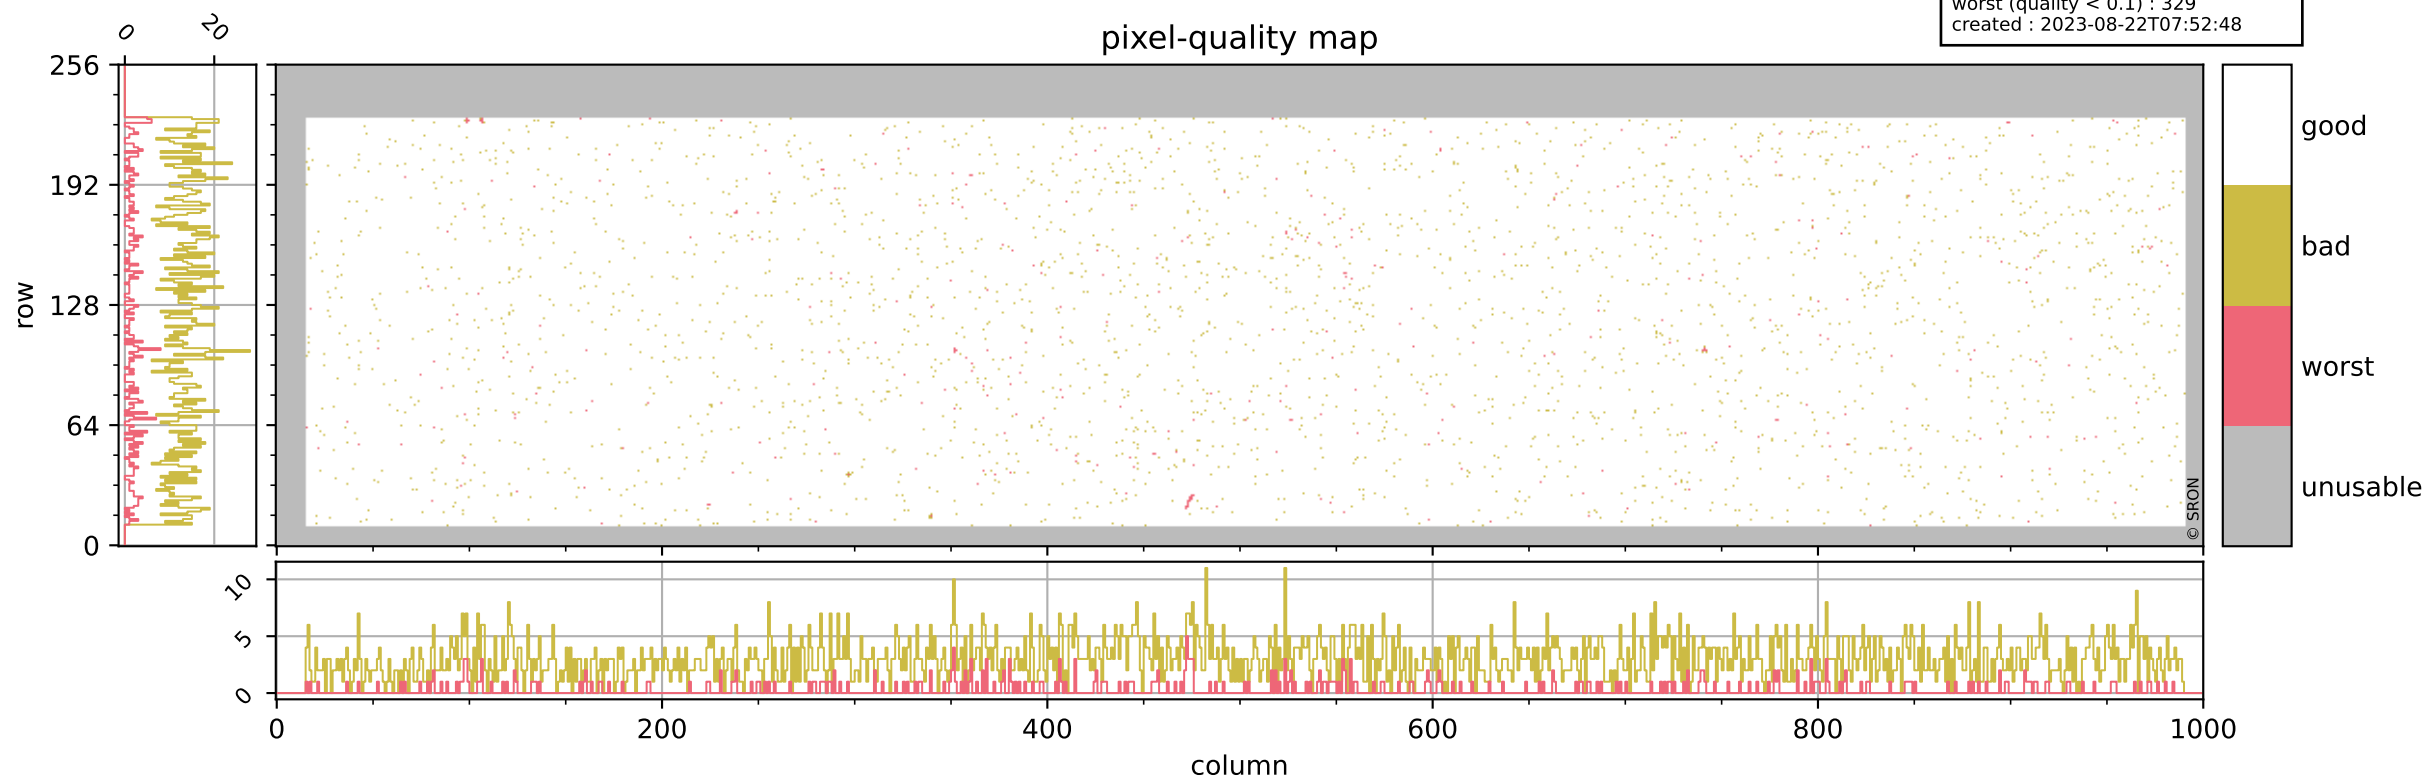

Tropomi SWIR pixel quality (official)

orbits : 20 in [7042, 7087]
coverage : 2019-02-21 / 2019-02-24
bad (quality < 0.8) : 2945
worst (quality < 0.1) : 329
created : 2023-08-22T07:52:48

Tropomi SWIR pixel quality (official)

orbits : 20 in [7042, 7087]
coverage : 2019-02-21 / 2019-02-24
bad (quality < 0.8) : 295
worst (quality < 0.1) : 115
created : 2023-08-22T07:52:48

Tropomi SWIR pixel quality (official)

orbits : 20 in [7042, 7087]
coverage : 2019-02-21 / 2019-02-24
bad (quality < 0.8) : 2698
worst (quality < 0.1) : 252
created : 2023-08-22T07:52:49

pixel-quality map (noise average)

Tropomi SWIR pixel quality (official)

orbits : 20 in [7042, 7087]
coverage : 2019-02-21 / 2019-02-24
to good : 348
good to bad : 926
to worst : 120
created : 2023-08-22T07:52:49

Tropomi SWIR pixel quality (official) ground-tracks of Sentinel-5P

orbits : 20 in [7042, 7087]
coverage : 2019-02-21 / 2019-02-24
created : 2023-08-22T07:52:50

Tropomi SWIR pixel quality (official)

orbits : [2827, 7087]
coverage : 2018-04-30 / 2019-02-24
created : 2023-08-22T07:52:50