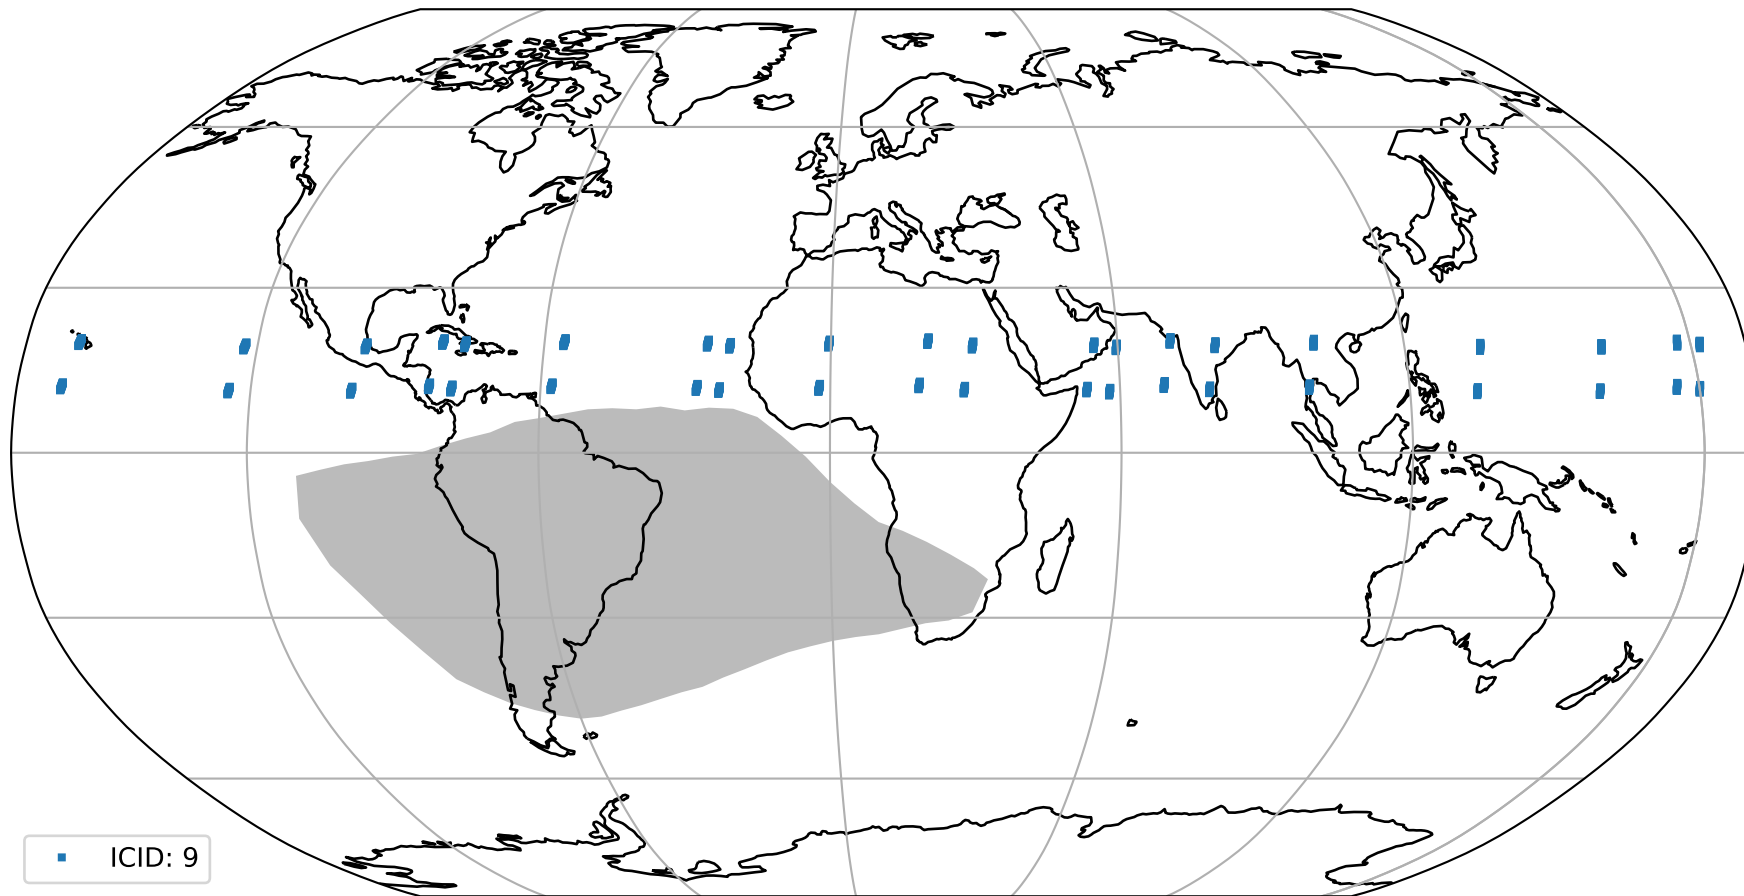

total quality compared with SWIR pixel-quality CKD

Tropomi SWIR pixel quality (official)

orbits : 20 in [7042, 7087]
coverage : 2019-02-21 / 2019-02-24
created : 2023-08-22T07:52:49

Histograms of pixel-quality

Tropomi SWIR pixel quality (official) ground-tracks of Sentinel-5P

orbits : 20 in [7042, 7087]
coverage : 2019-02-21 / 2019-02-24
created : 2023-08-22T07:52:50

Tropomi SWIR pixel quality (official)

orbits : [2827, 7087]
coverage : 2018-04-30 / 2019-02-24
created : 2023-08-22T07:52:50