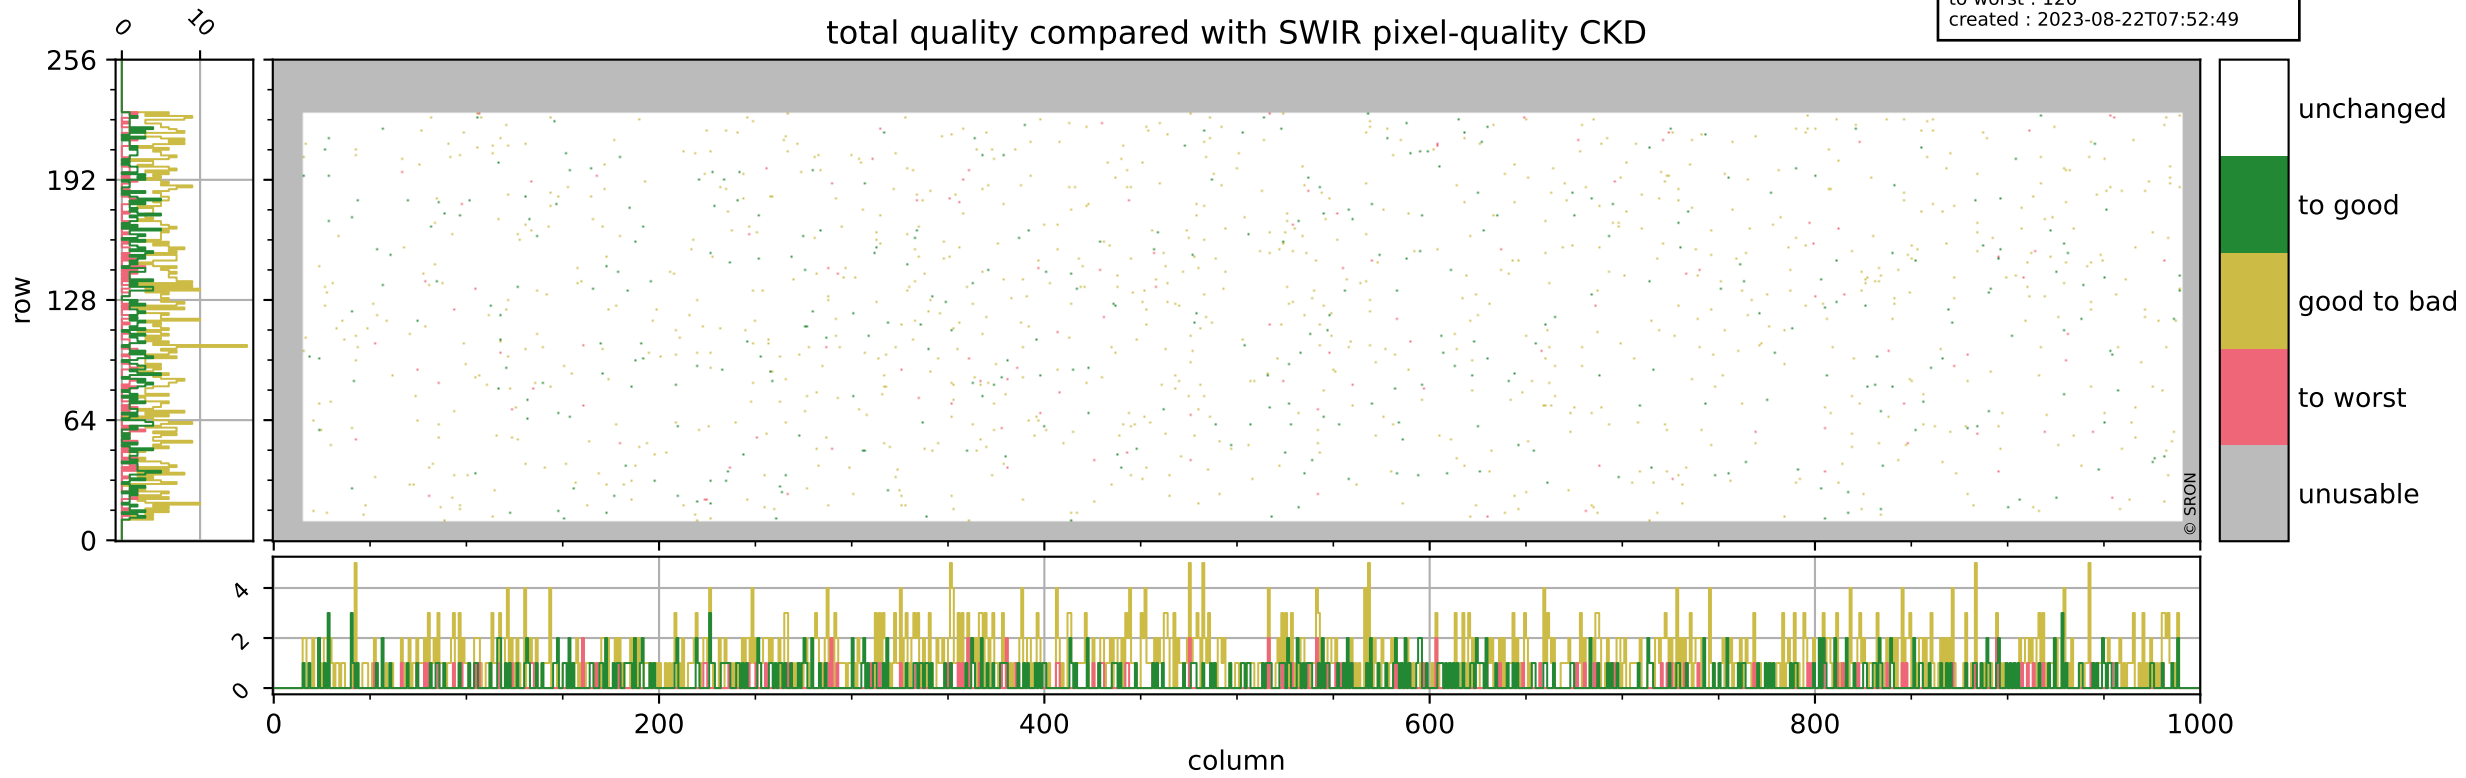

orbits : 20 in [7042, 7087]
coverage : 2019-02-21 / 2019-02-24
bad (quality < 0.8) : 295
worst (quality < 0.1) : 115
created : 2023-08-22T07:52:48

Tropomi SWIR pixel quality (official)

orbits : 20 in [7042, 7087]
coverage : 2019-02-21 / 2019-02-24
bad (quality < 0.8) : 2698
worst (quality < 0.1) : 252
created : 2023-08-22T07:52:49

pixel-quality map (noise average)

Tropomi SWIR pixel quality (official)

orbits : 20 in [7042, 7087]
coverage : 2019-02-21 / 2019-02-24
to good : 348
good to bad : 926
to worst : 120
created : 2023-08-22T07:52:49

total quality compared with SWIR pixel-quality CKD

Tropomi SWIR pixel quality (official)

orbits : 20 in [7042, 7087]
coverage : 2019-02-21 / 2019-02-24
created : 2023-08-22T07:52:49

Histograms of pixel-quality

Tropomi SWIR pixel quality (official) ground-tracks of Sentinel-5P

orbits : 20 in [7042, 7087]
coverage : 2019-02-21 / 2019-02-24
created : 2023-08-22T07:52:50

Tropomi SWIR pixel quality (official)

orbits : [2827, 7087]
coverage : 2018-04-30 / 2019-02-24
created : 2023-08-22T07:52:50