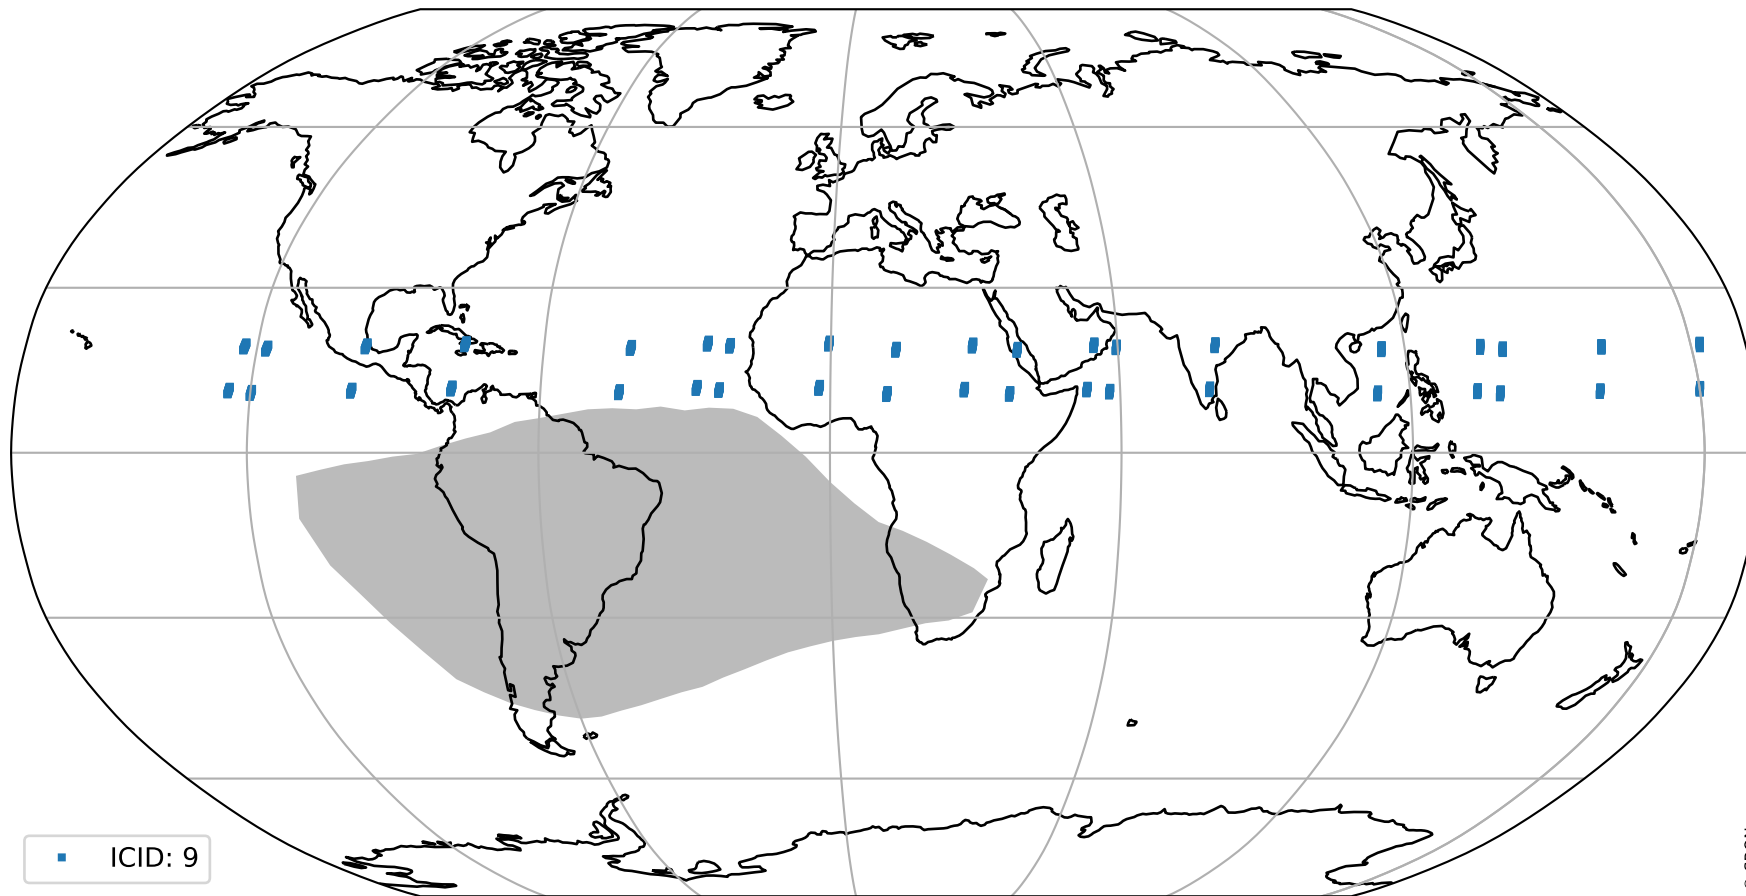

# Tropomi SWIR pixel quality (official)

orbits : 19 in [7057, 7102]  
coverage : 2019-02-23 / 2019-02-26  
created : 2023-08-22T07:52:51

## Histograms of pixel-quality

# Tropomi SWIR pixel quality (official) ground-tracks of Sentinel-5P

orbits : 19 in [7057, 7102]  
coverage : 2019-02-23 / 2019-02-26  
created : 2023-08-22T07:52:52