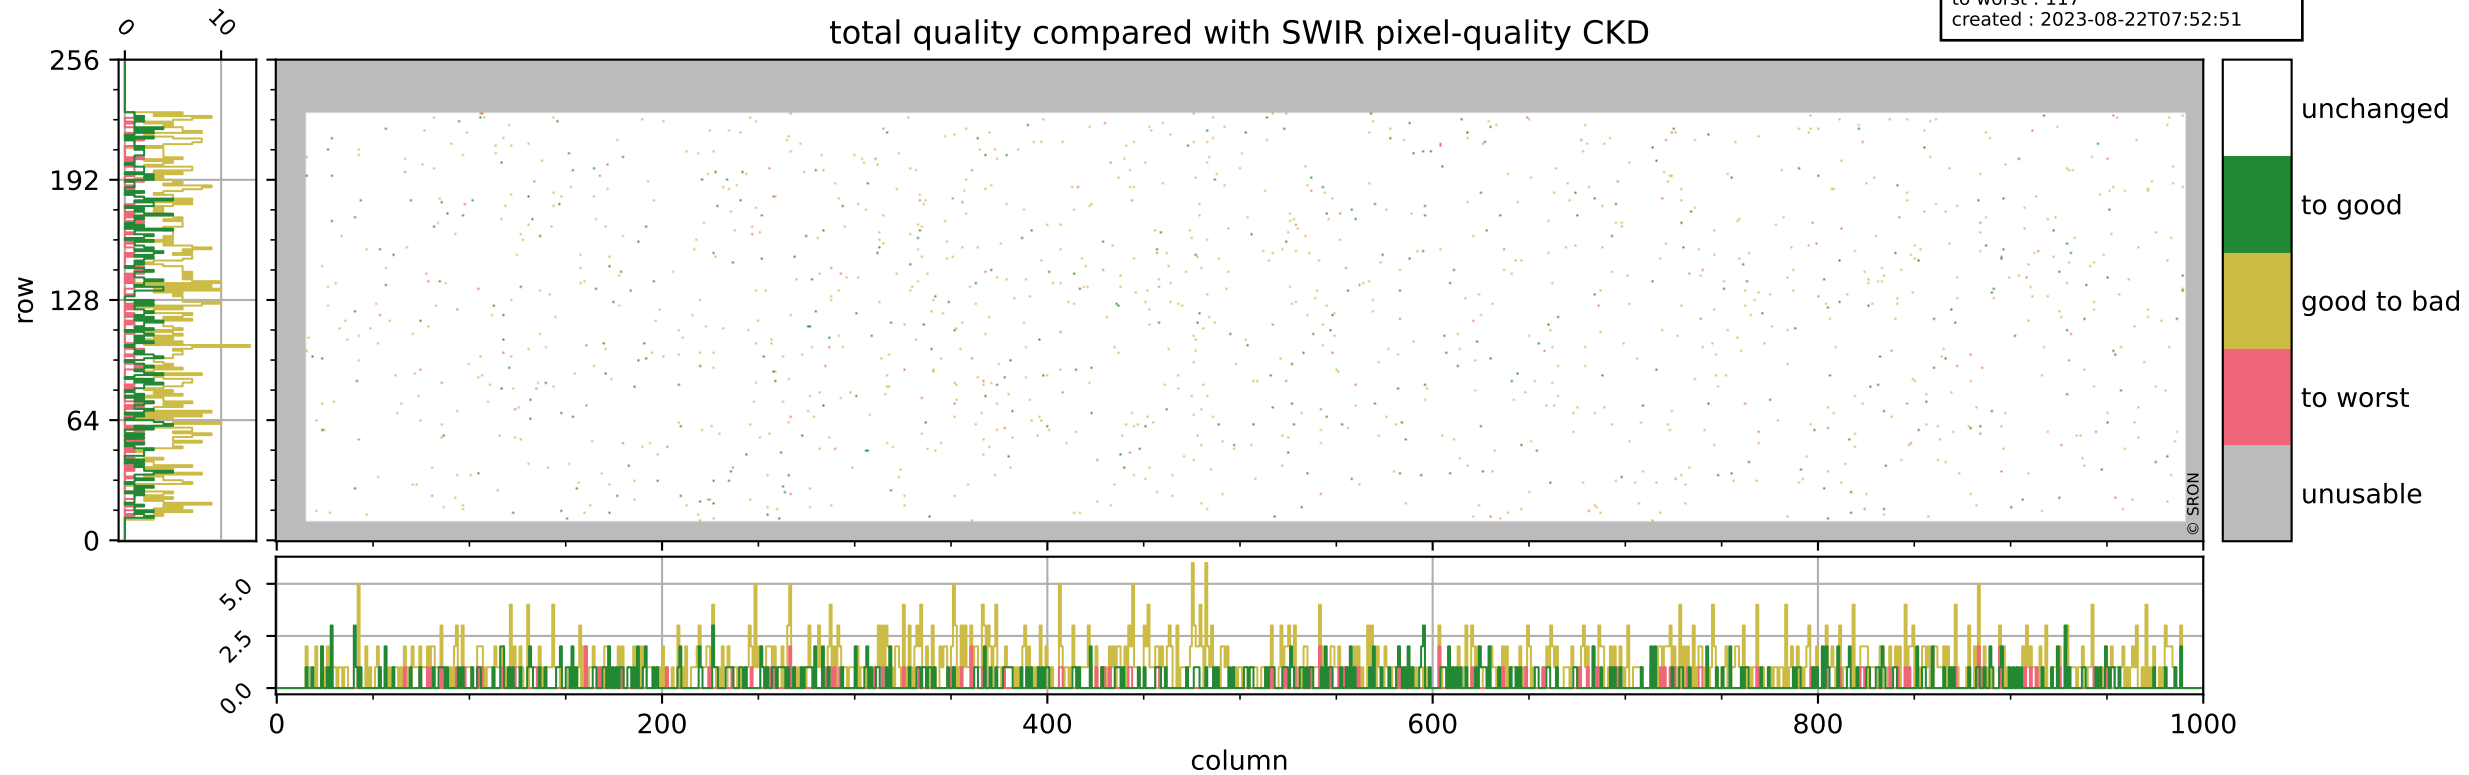

# Tropomi SWIR pixel quality (official)

orbits : 19 in [7057, 7102]  
coverage : 2019-02-23 / 2019-02-26  
bad (quality < 0.8) : 295  
worst (quality < 0.1) : 115  
created : 2023-08-22T07:52:51

# Tropomi SWIR pixel quality (official)

orbits : 19 in [7057, 7102]  
coverage : 2019-02-23 / 2019-02-26  
bad (quality < 0.8) : 2688  
worst (quality < 0.1) : 247  
created : 2023-08-22T07:52:51

# Tropomi SWIR pixel quality (official)

orbits : 19 in [7057, 7102]  
coverage : 2019-02-23 / 2019-02-26  
to good : 351  
good to bad : 922  
to worst : 117  
created : 2023-08-22T07:52:51

## total quality compared with SWIR pixel-quality CKD