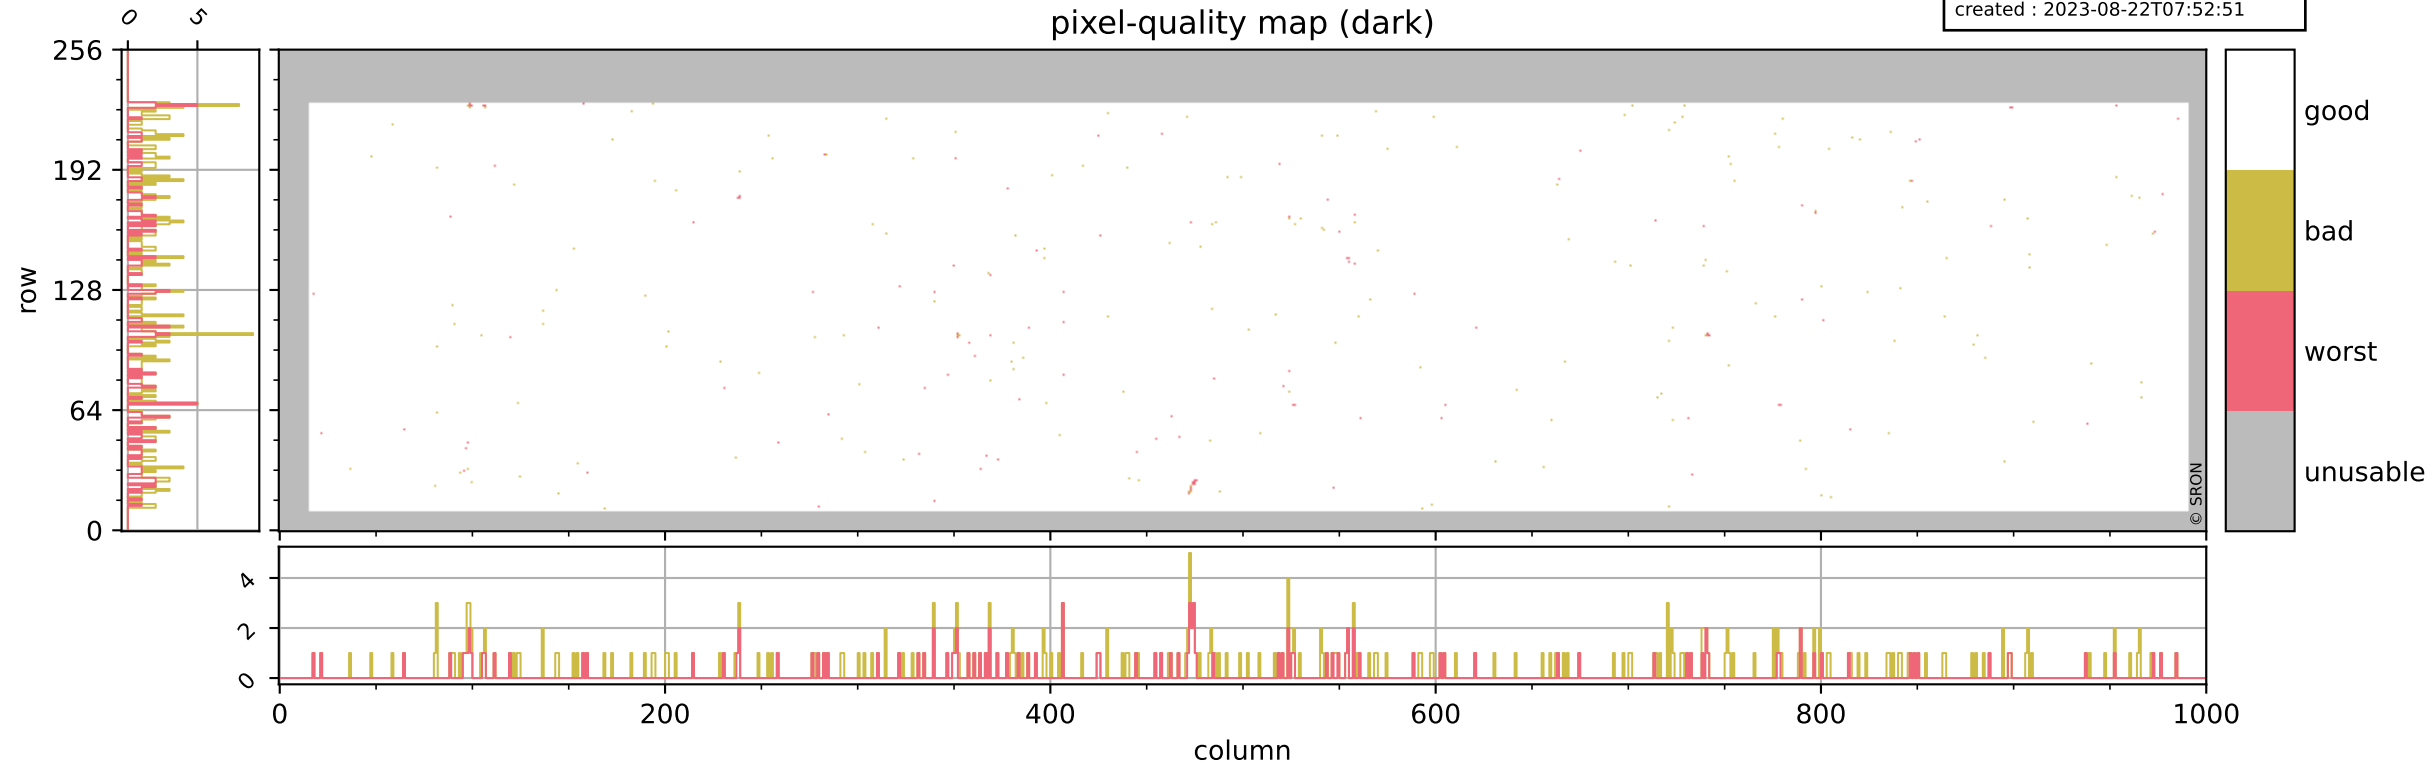

# Tropomi SWIR pixel quality (official)

orbits : 19 in [7057, 7102]  
coverage : 2019-02-23 / 2019-02-26  
bad (quality < 0.8) : 2937  
worst (quality < 0.1) : 327  
created : 2023-08-22T07:52:50

## pixel-quality map

# Tropomi SWIR pixel quality (official)

orbits : 19 in [7057, 7102]  
coverage : 2019-02-23 / 2019-02-26  
bad (quality < 0.8) : 295  
worst (quality < 0.1) : 115  
created : 2023-08-22T07:52:51

# Tropomi SWIR pixel quality (official)

orbits : 19 in [7057, 7102]  
coverage : 2019-02-23 / 2019-02-26  
bad (quality < 0.8) : 2688  
worst (quality < 0.1) : 247  
created : 2023-08-22T07:52:51