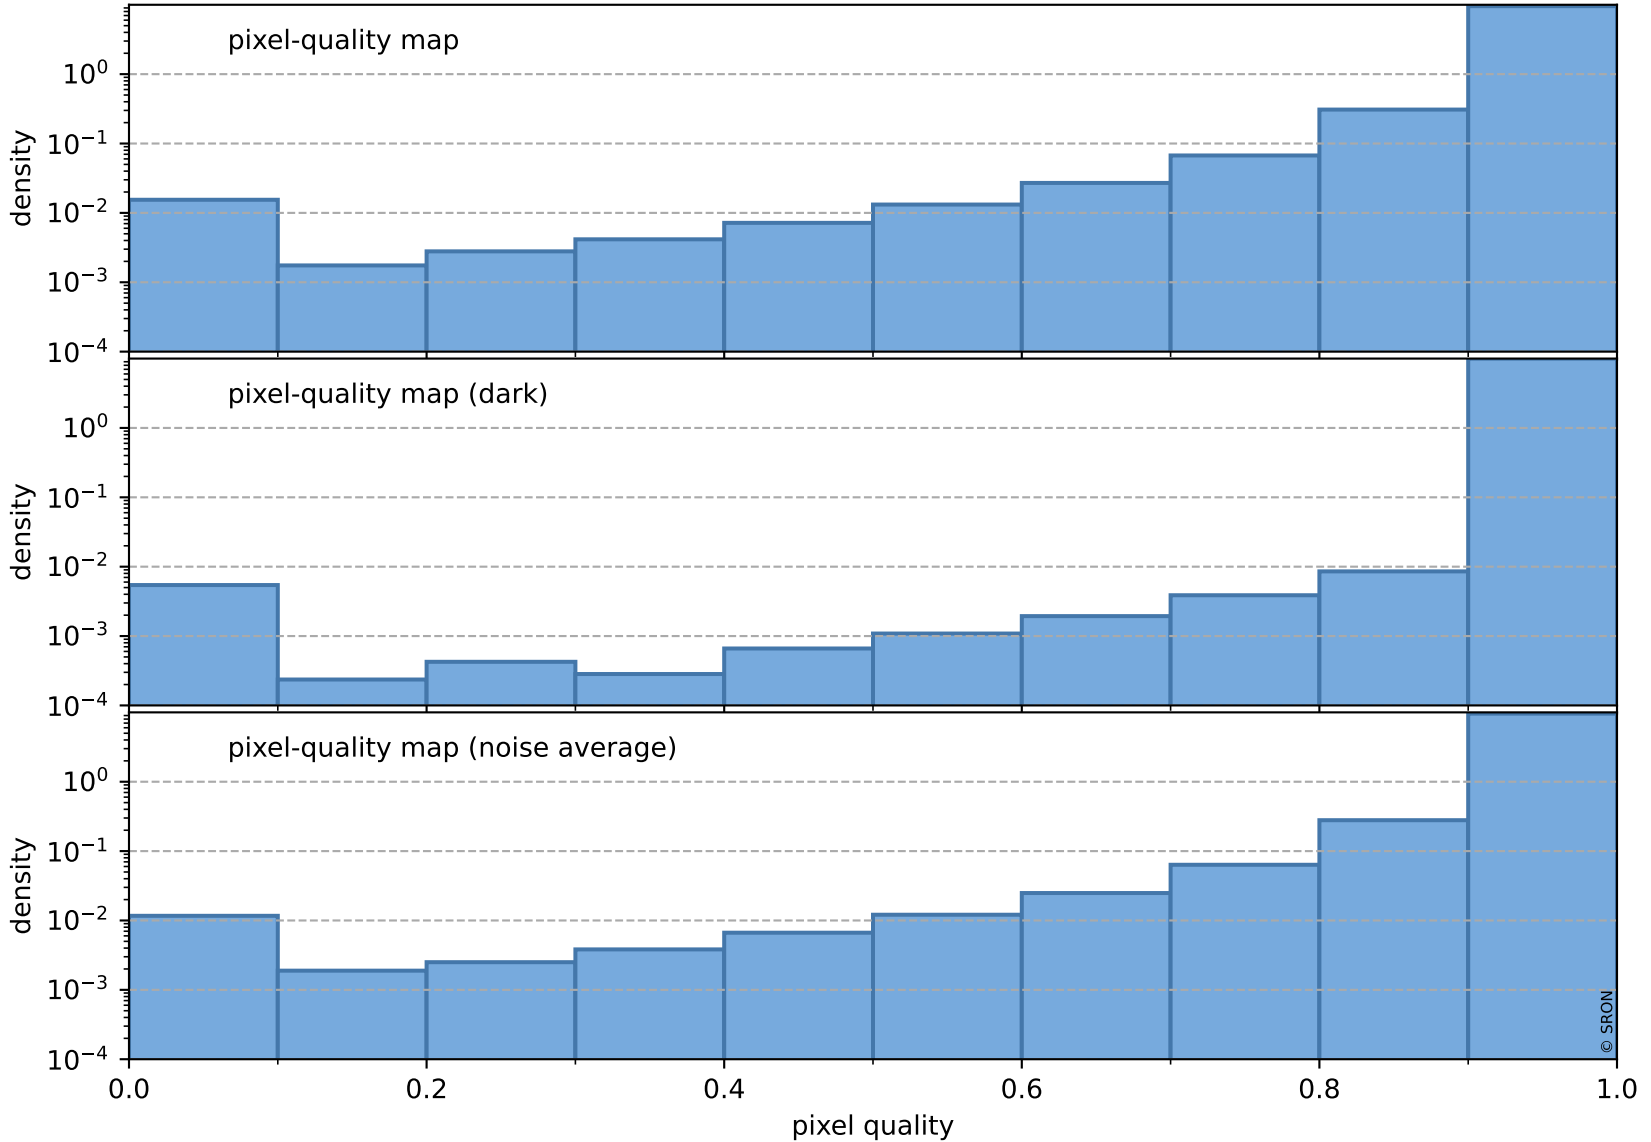

Tropomi SWIR pixel quality (official)

orbits : 19 in [7057, 7102]
coverage : 2019-02-23 / 2019-02-26
created : 2023-08-22T07:52:51

Histograms of pixel-quality