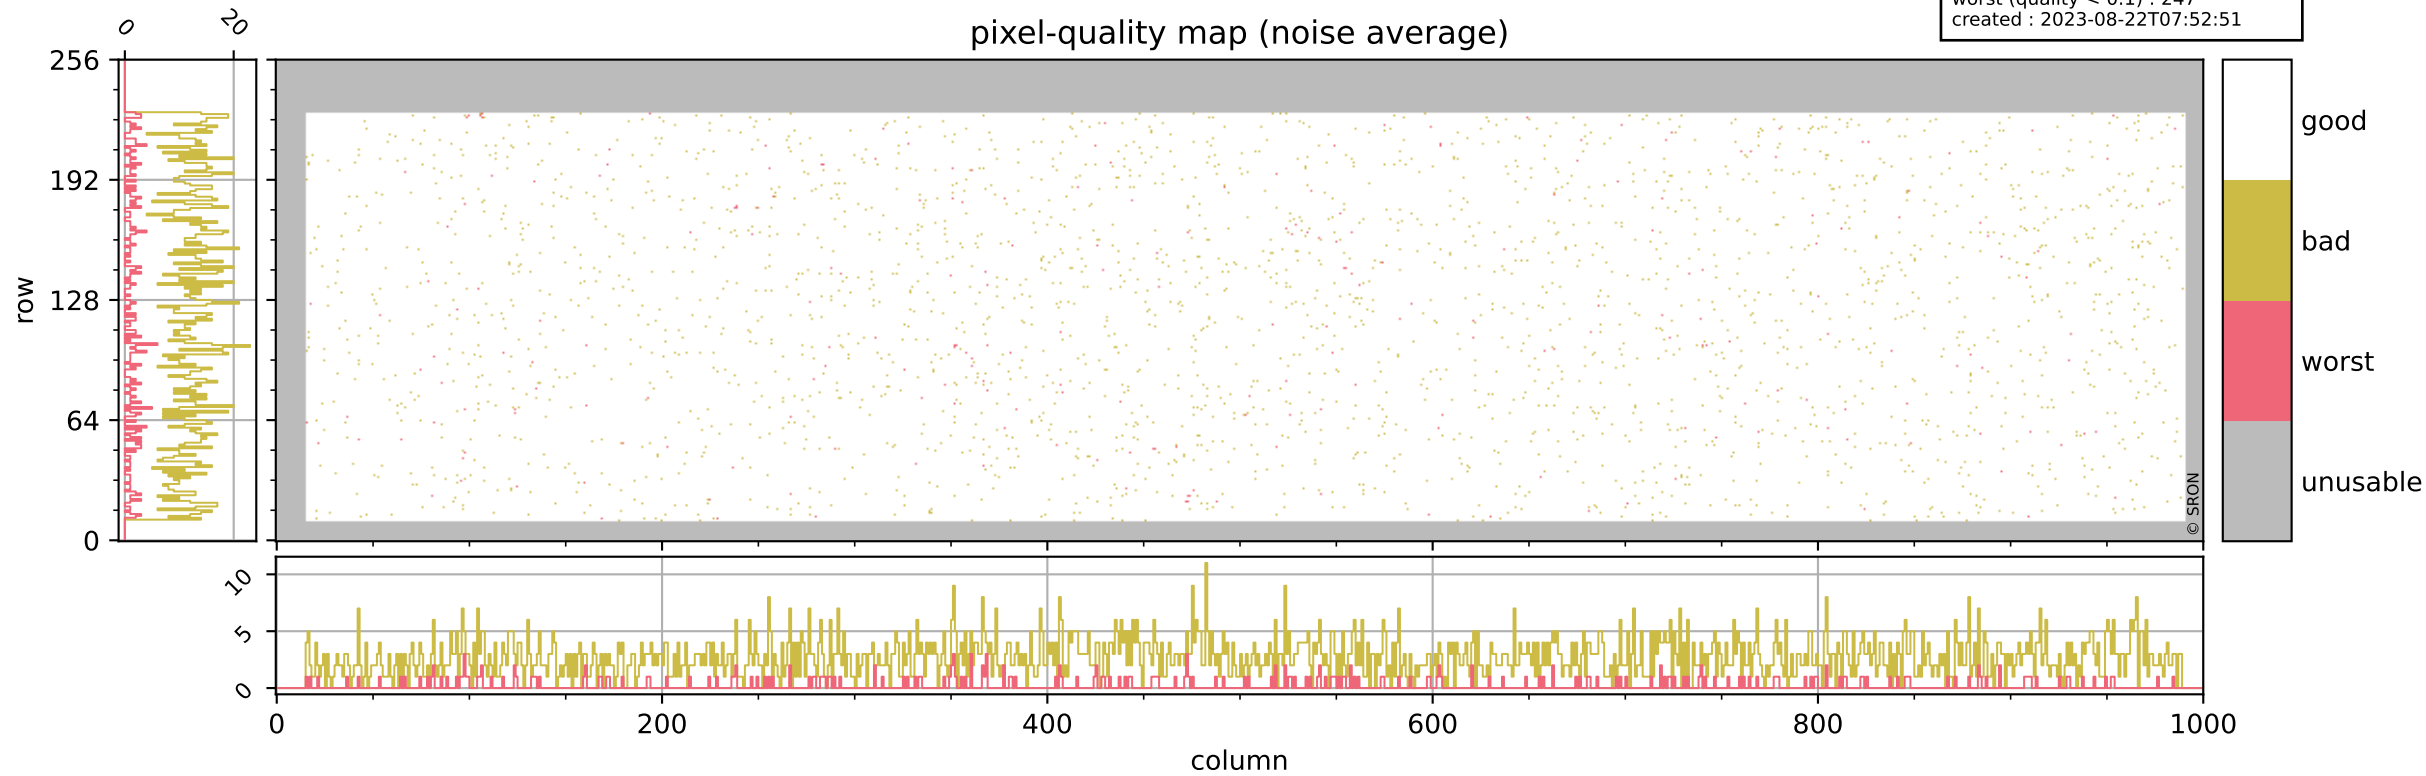

# Tropomi SWIR pixel quality (official)

orbits : 19 in [7057, 7102]  
coverage : 2019-02-23 / 2019-02-26  
bad (quality < 0.8) : 2937  
worst (quality < 0.1) : 327  
created : 2023-08-22T07:52:50

## pixel-quality map

# Tropomi SWIR pixel quality (official)

orbits : 19 in [7057, 7102]  
coverage : 2019-02-23 / 2019-02-26  
bad (quality < 0.8) : 295  
worst (quality < 0.1) : 115  
created : 2023-08-22T07:52:51

# Tropomi SWIR pixel quality (official)

orbits : 19 in [7057, 7102]  
coverage : 2019-02-23 / 2019-02-26  
bad (quality < 0.8) : 2688  
worst (quality < 0.1) : 247  
created : 2023-08-22T07:52:51