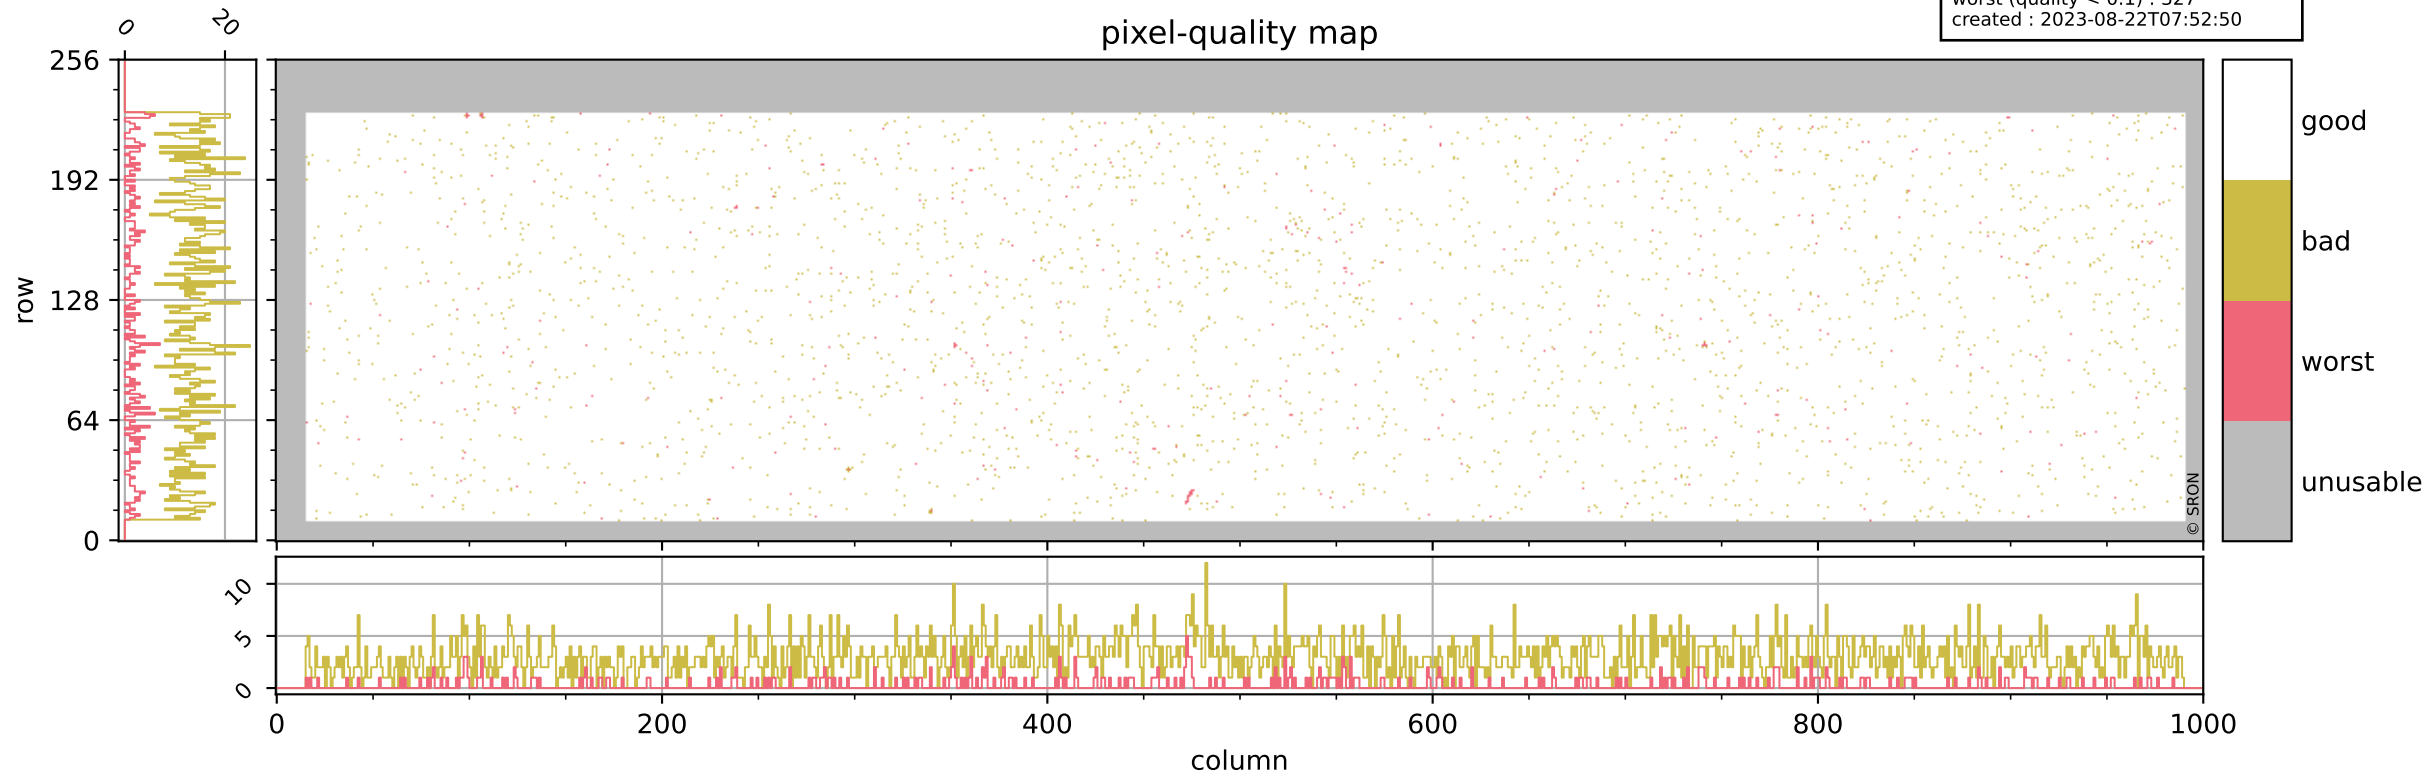

# Tropomi SWIR pixel quality (official)

orbits : 19 in [7057, 7102]  
coverage : 2019-02-23 / 2019-02-26  
bad (quality < 0.8) : 2937  
worst (quality < 0.1) : 327  
created : 2023-08-22T07:52:50

## pixel-quality map

# Tropomi SWIR pixel quality (official)

orbits : 19 in [7057, 7102]  
coverage : 2019-02-23 / 2019-02-26  
bad (quality < 0.8) : 295  
worst (quality < 0.1) : 115  
created : 2023-08-22T07:52:51

# Tropomi SWIR pixel quality (official)

orbits : 19 in [7057, 7102]  
coverage : 2019-02-23 / 2019-02-26  
bad (quality < 0.8) : 2688  
worst (quality < 0.1) : 247  
created : 2023-08-22T07:52:51