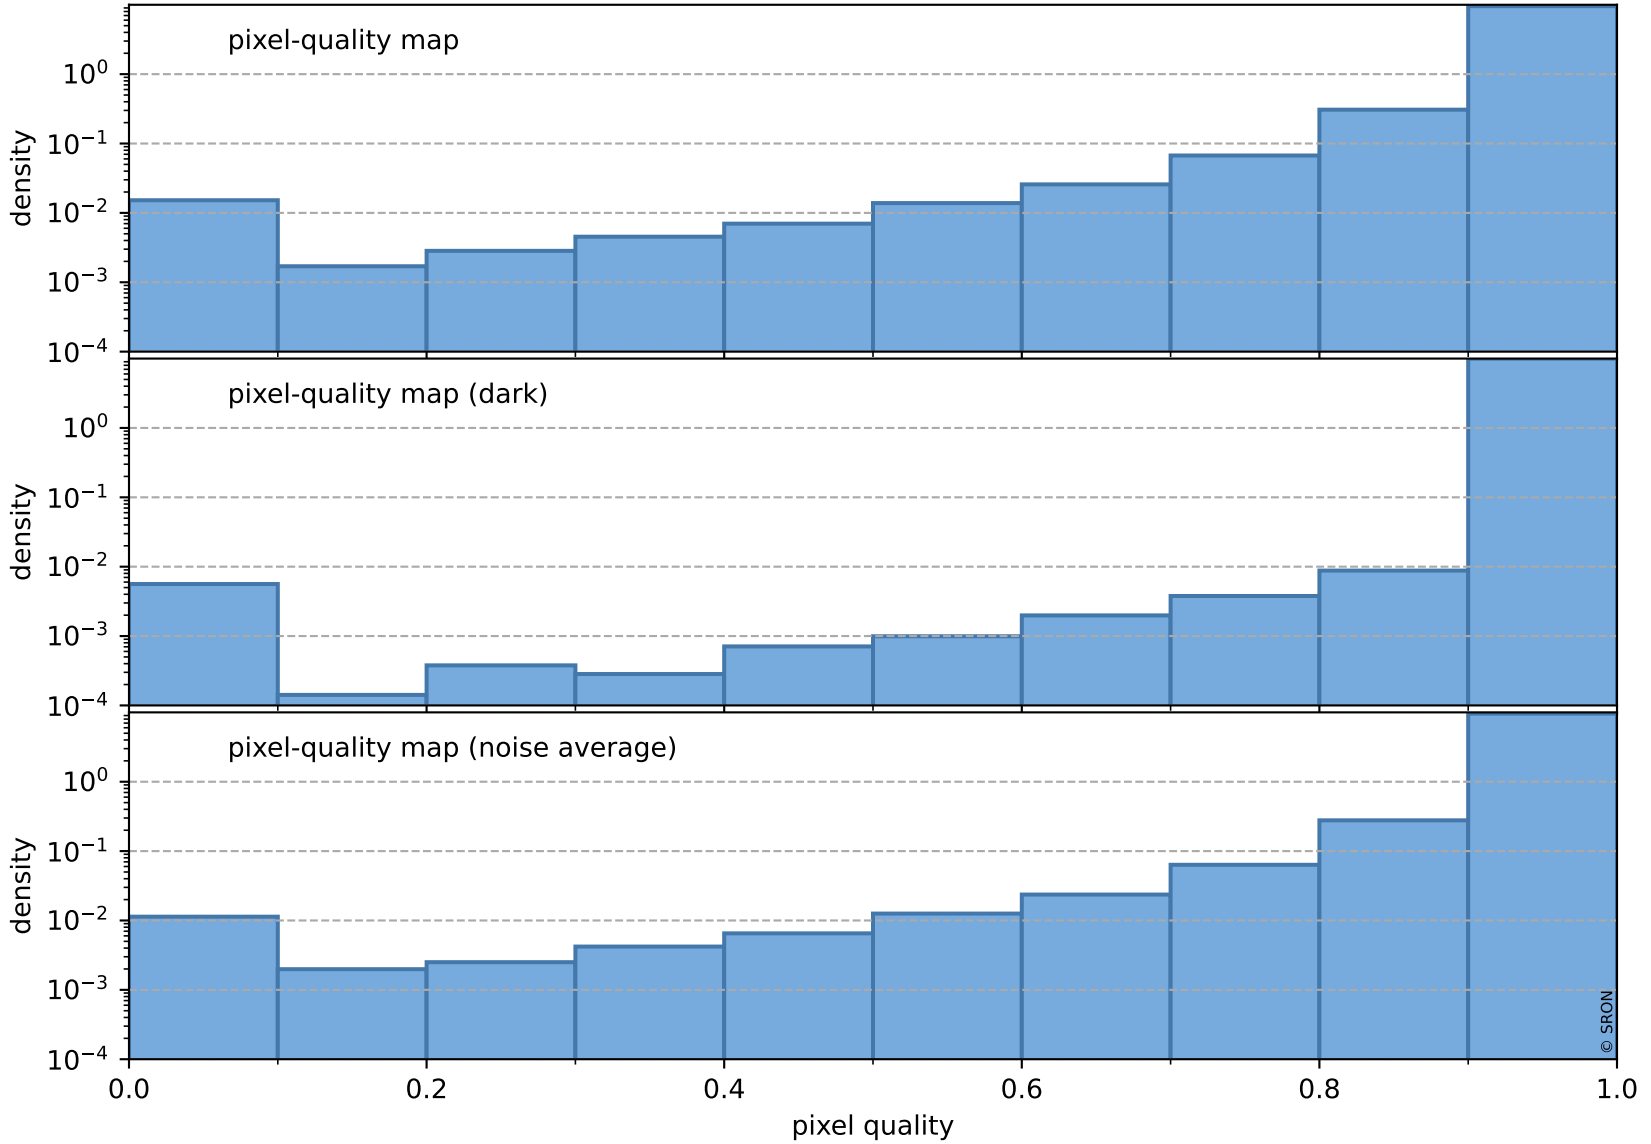

Tropomi SWIR pixel quality (official)

orbits : 19 in [7087, 7132]
coverage : 2019-02-25 / 2019-02-28
to good : 341
good to bad : 900
to worst : 113
created : 2023-08-22T07:52:56

total quality compared with SWIR pixel-quality CKD

Tropomi SWIR pixel quality (official)

orbits : 19 in [7087, 7132]
coverage : 2019-02-25 / 2019-02-28
created : 2023-08-22T07:52:56

Histograms of pixel-quality

Tropomi SWIR pixel quality (official) ground-tracks of Sentinel-5P

orbits : 19 in [7087, 7132]
coverage : 2019-02-25 / 2019-02-28
created : 2023-08-22T07:52:56

Tropomi SWIR pixel quality (official)

orbits : [2827, 7132]
coverage : 2018-04-30 / 2019-02-28
created : 2023-08-22T07:52:57