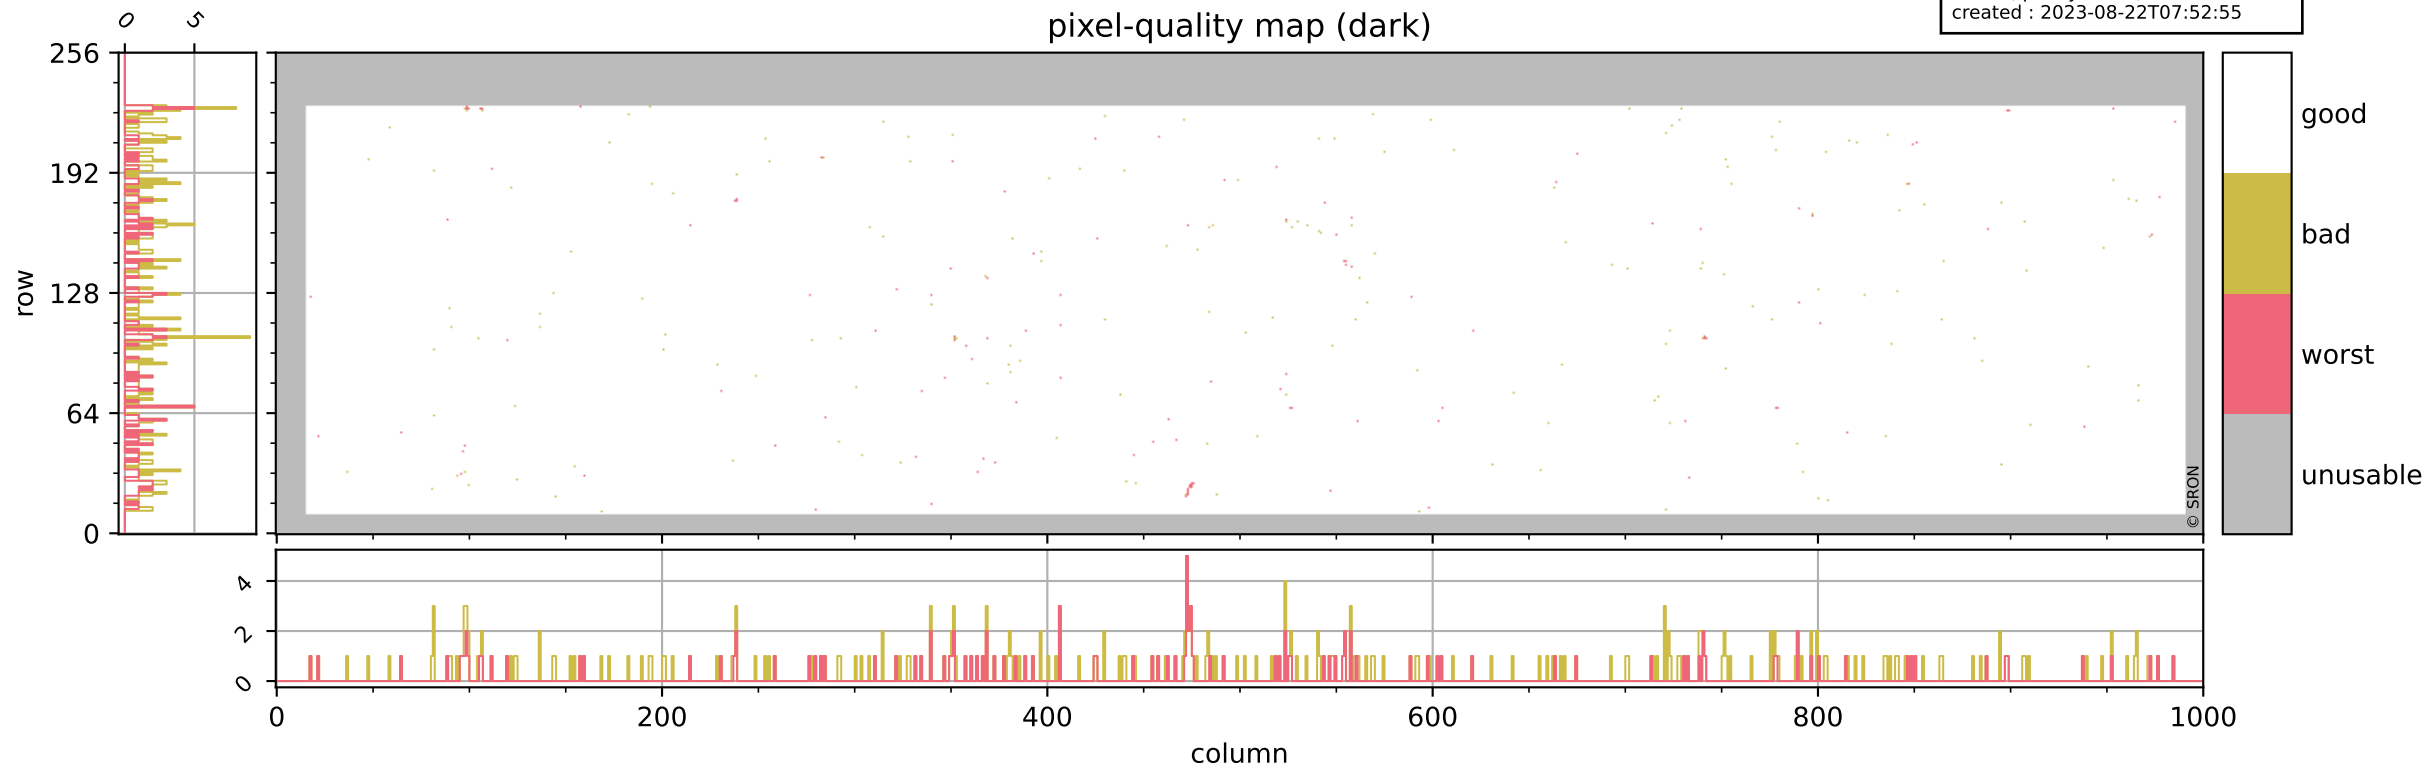

Tropomi SWIR pixel quality (official)

orbits : 19 in [7087, 7132]
coverage : 2019-02-25 / 2019-02-28
bad (quality < 0.8) : 2921
worst (quality < 0.1) : 322
created : 2023-08-22T07:52:55

pixel-quality map

Tropomi SWIR pixel quality (official)

orbits : 19 in [7087, 7132]
coverage : 2019-02-25 / 2019-02-28
bad (quality < 0.8) : 294
worst (quality < 0.1) : 119
created : 2023-08-22T07:52:55

pixel-quality map (dark)

Tropomi SWIR pixel quality (official)

orbits : 19 in [7087, 7132]
coverage : 2019-02-25 / 2019-02-28
bad (quality < 0.8) : 2671
worst (quality < 0.1) : 240
created : 2023-08-22T07:52:56

pixel-quality map (noise average)

Tropomi SWIR pixel quality (official)

orbits : 19 in [7087, 7132]
coverage : 2019-02-25 / 2019-02-28
created : 2023-08-22T07:52:56

Histograms of pixel-quality

Tropomi SWIR pixel quality (official) ground-tracks of Sentinel-5P