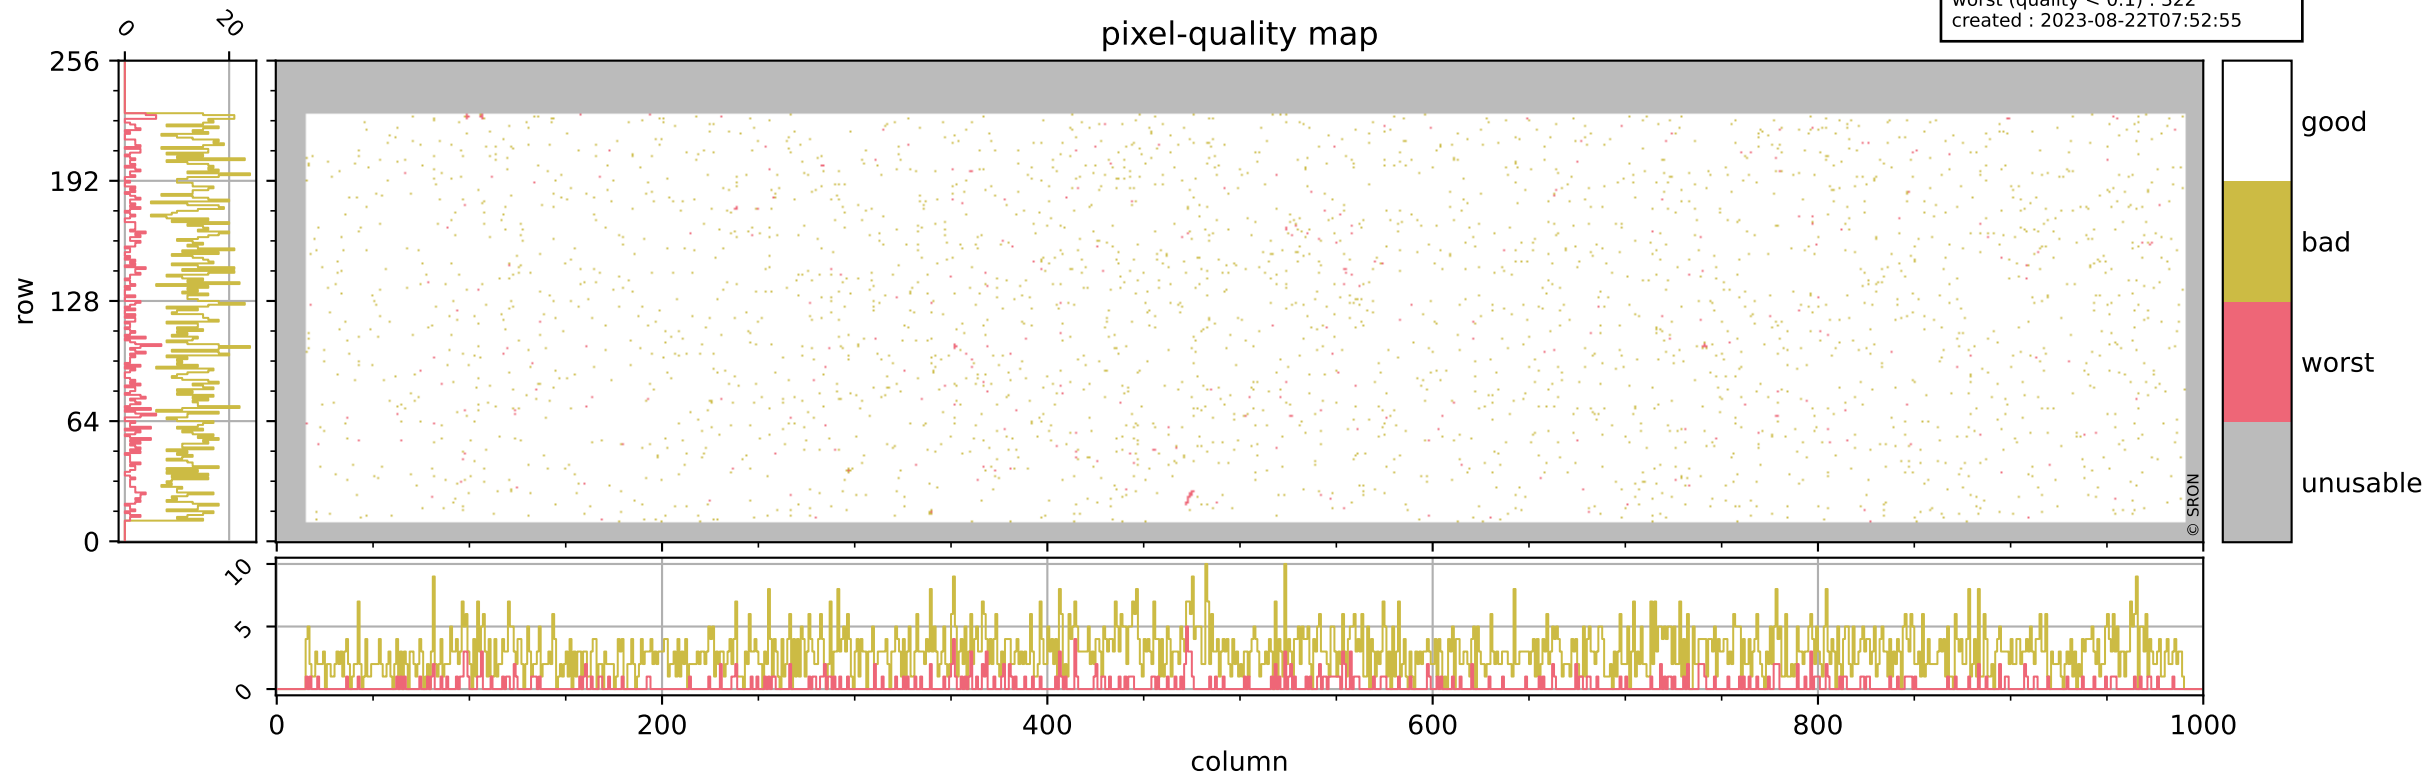

Tropomi SWIR pixel quality (official)

orbits : 19 in [7087, 7132]
coverage : 2019-02-25 / 2019-02-28
bad (quality < 0.8) : 2921
worst (quality < 0.1) : 322
created : 2023-08-22T07:52:55

pixel-quality map

Tropomi SWIR pixel quality (official)

orbits : 19 in [7087, 7132]
coverage : 2019-02-25 / 2019-02-28
bad (quality < 0.8) : 294
worst (quality < 0.1) : 119
created : 2023-08-22T07:52:55

pixel-quality map (dark)

Tropomi SWIR pixel quality (official)

orbits : 19 in [7087, 7132]
coverage : 2019-02-25 / 2019-02-28
bad (quality < 0.8) : 2671
worst (quality < 0.1) : 240
created : 2023-08-22T07:52:56

pixel-quality map (noise average)

Tropomi SWIR pixel quality (official)

orbits : 19 in [7087, 7132]
coverage : 2019-02-25 / 2019-02-28
created : 2023-08-22T07:52:56

Histograms of pixel-quality

Tropomi SWIR pixel quality (official) ground-tracks of Sentinel-5P