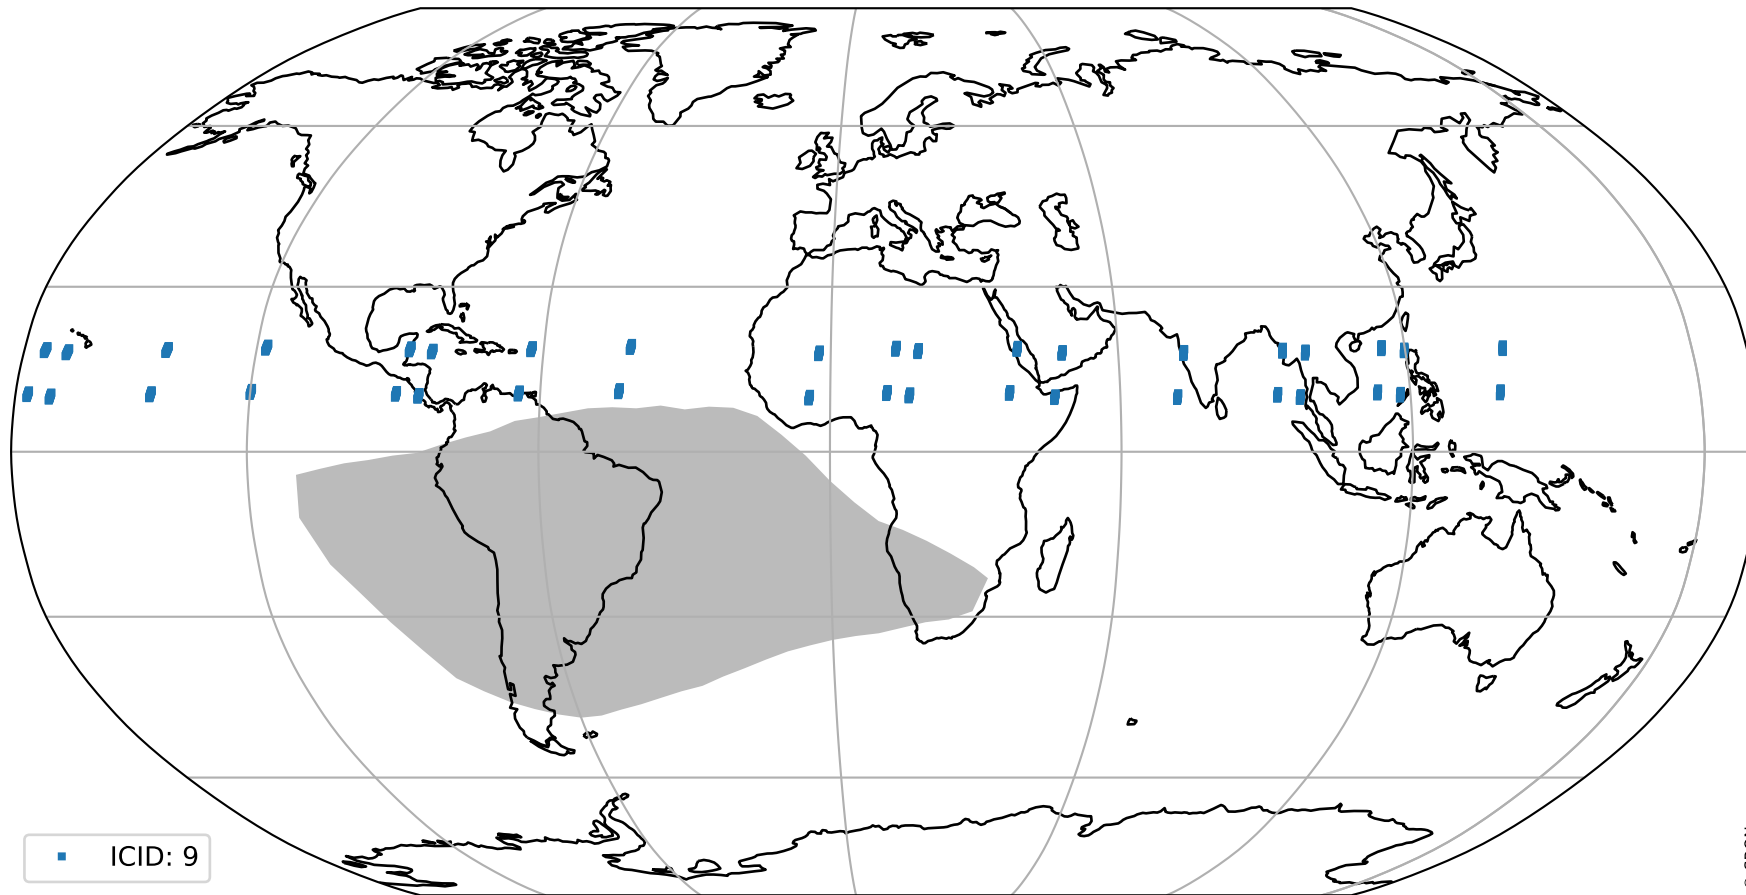

Tropomi SWIR pixel quality (official)

orbits : 19 in [7087, 7132]
coverage : 2019-02-25 / 2019-02-28
created : 2023-08-22T07:52:56

Histograms of pixel-quality

Tropomi SWIR pixel quality (official) ground-tracks of Sentinel-5P

orbits : 19 in [7087, 7132]
coverage : 2019-02-25 / 2019-02-28
created : 2023-08-22T07:52:56

Tropomi SWIR pixel quality (official)

orbits : [2827, 7132]
coverage : 2018-04-30 / 2019-02-28
created : 2023-08-22T07:52:57