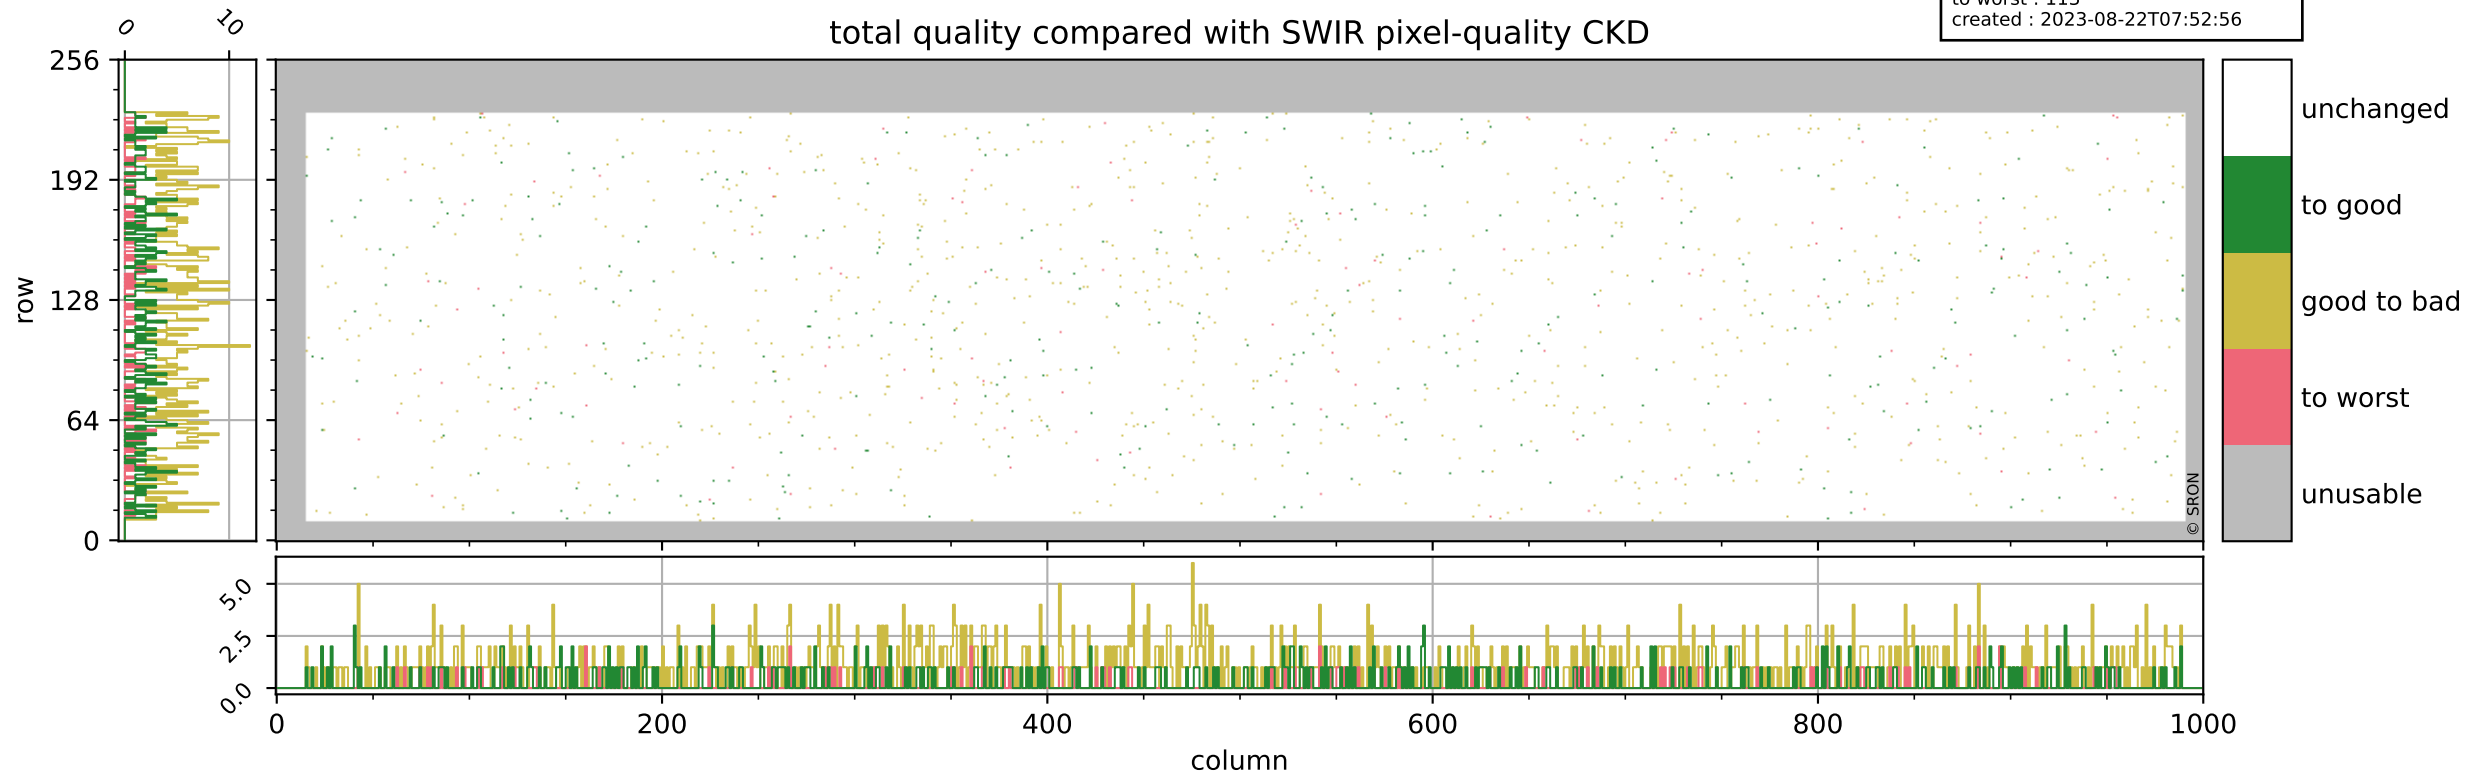

Tropomi SWIR pixel quality (official)

orbits : 19 in [7087, 7132]
coverage : 2019-02-25 / 2019-02-28
bad (quality < 0.8) : 294
worst (quality < 0.1) : 119
created : 2023-08-22T07:52:55

pixel-quality map (dark)

Tropomi SWIR pixel quality (official)

orbits : 19 in [7087, 7132]
coverage : 2019-02-25 / 2019-02-28
bad (quality < 0.8) : 2671
worst (quality < 0.1) : 240
created : 2023-08-22T07:52:56

pixel-quality map (noise average)

Tropomi SWIR pixel quality (official)

orbits : 19 in [7087, 7132]
coverage : 2019-02-25 / 2019-02-28
to good : 341
good to bad : 900
to worst : 113
created : 2023-08-22T07:52:56

total quality compared with SWIR pixel-quality CKD

Tropomi SWIR pixel quality (official)

orbits : 19 in [7087, 7132]
coverage : 2019-02-25 / 2019-02-28
created : 2023-08-22T07:52:56

Histograms of pixel-quality

Tropomi SWIR pixel quality (official) ground-tracks of Sentinel-5P