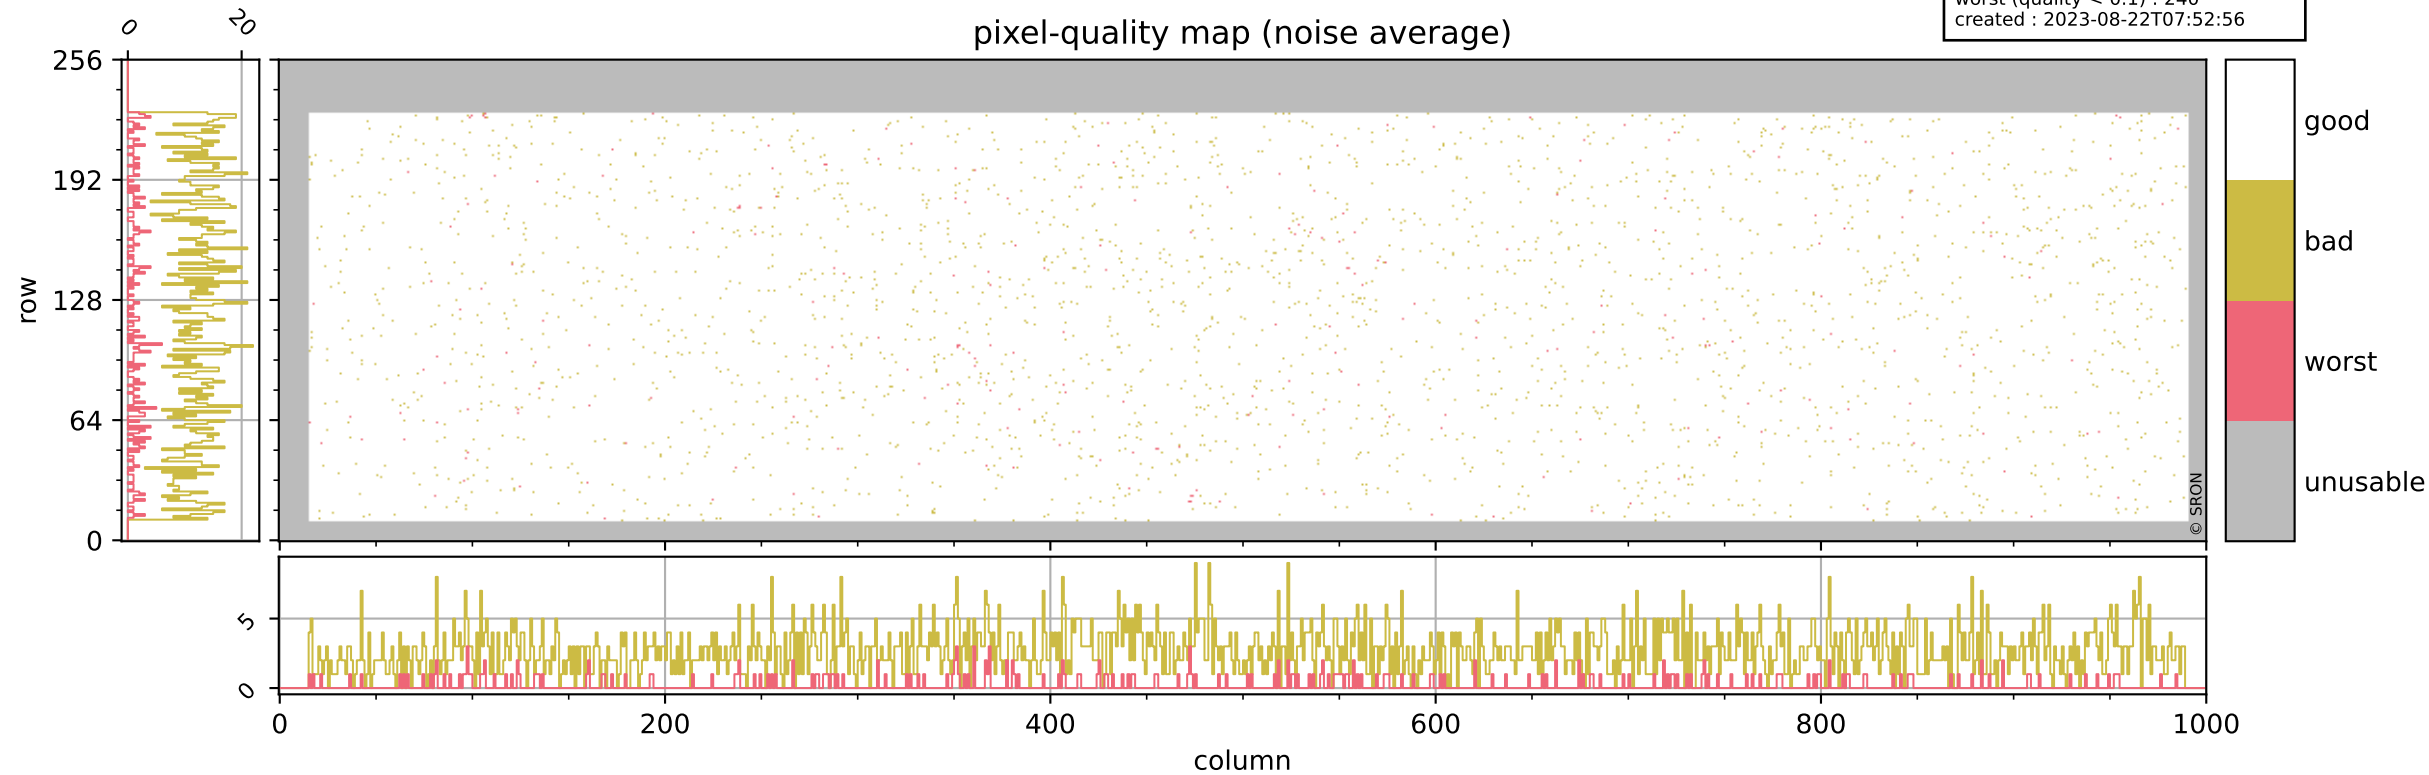

Tropomi SWIR pixel quality (official)

orbits : 19 in [7087, 7132]
coverage : 2019-02-25 / 2019-02-28
bad (quality < 0.8) : 294
worst (quality < 0.1) : 119
created : 2023-08-22T07:52:55

pixel-quality map (dark)

Tropomi SWIR pixel quality (official)

orbits : 19 in [7087, 7132]
coverage : 2019-02-25 / 2019-02-28
bad (quality < 0.8) : 2671
worst (quality < 0.1) : 240
created : 2023-08-22T07:52:56

pixel-quality map (noise average)

Tropomi SWIR pixel quality (official)

orbits : 19 in [7087, 7132]
coverage : 2019-02-25 / 2019-02-28
to good : 341
good to bad : 900
to worst : 113
created : 2023-08-22T07:52:56

total quality compared with SWIR pixel-quality CKD

Tropomi SWIR pixel quality (official)

orbits : 19 in [7087, 7132]
coverage : 2019-02-25 / 2019-02-28
created : 2023-08-22T07:52:56

Histograms of pixel-quality

Tropomi SWIR pixel quality (official) ground-tracks of Sentinel-5P