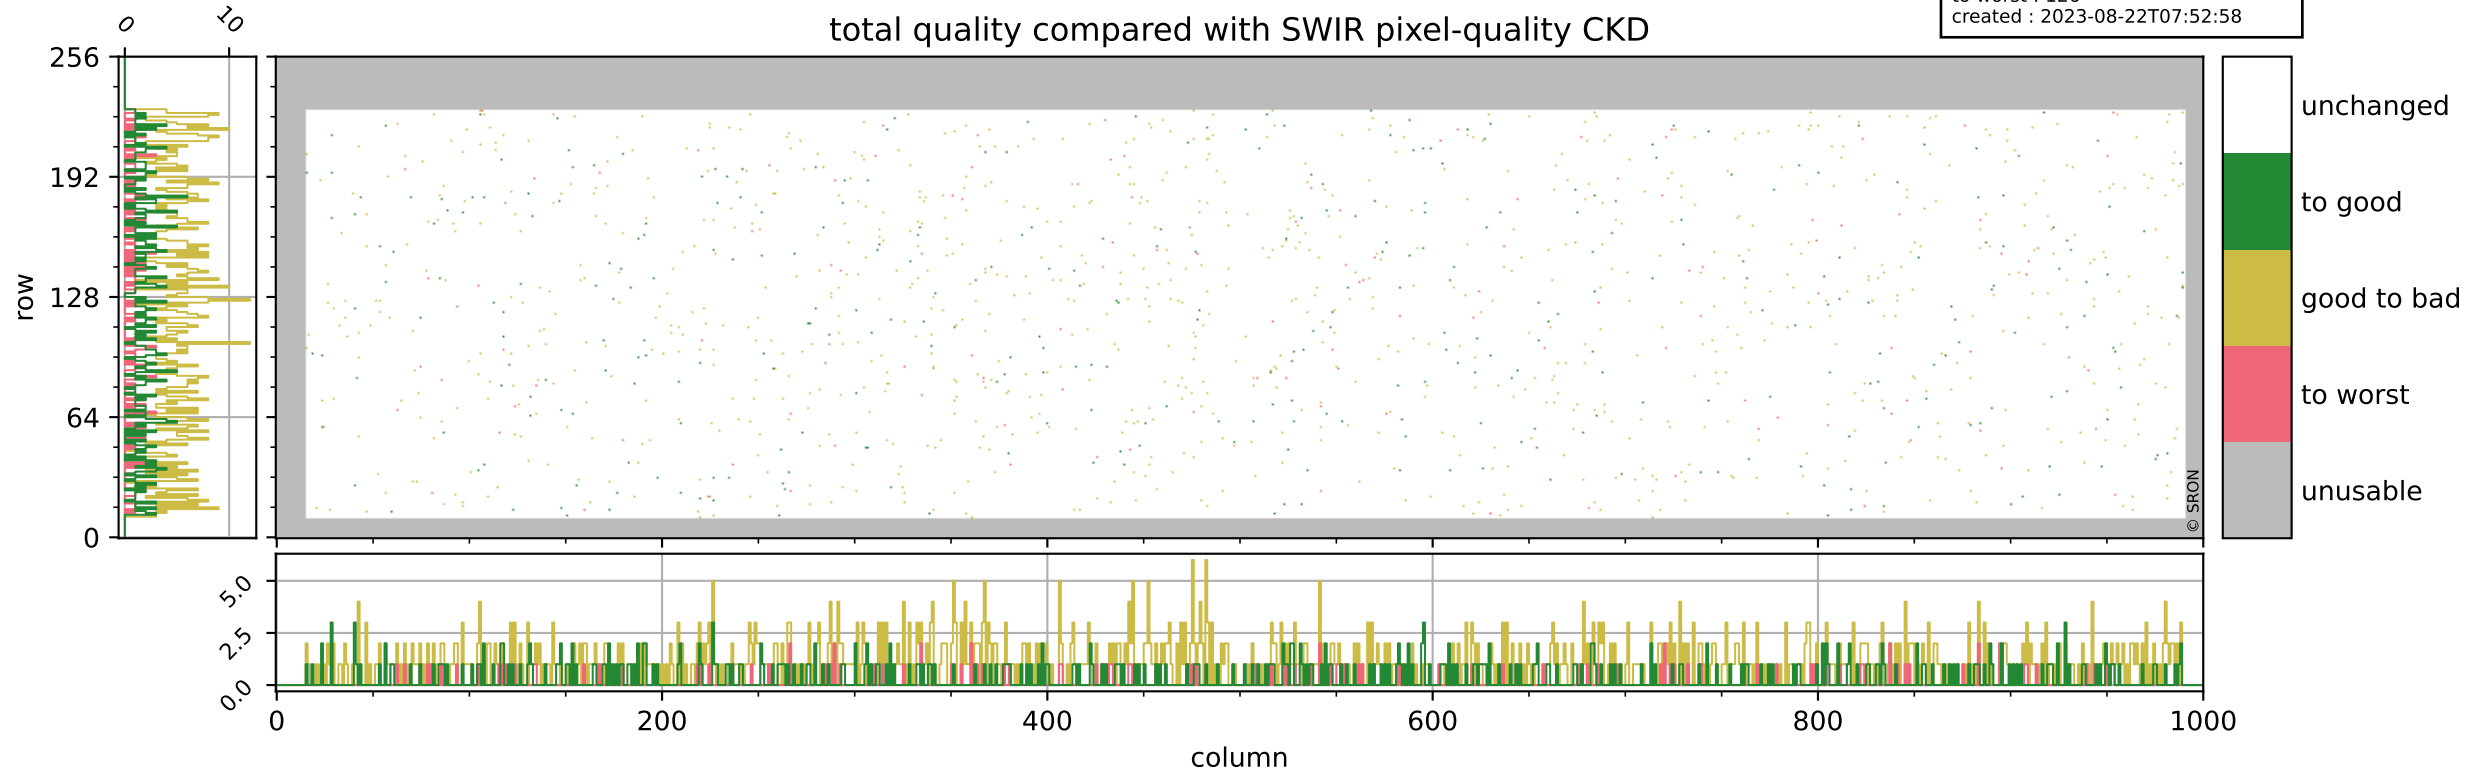

Tropomi SWIR pixel quality (official)

orbits : 20 in [7102, 7147]
coverage : 2019-02-26 / 2019-03-01
bad (quality < 0.8) : 295
worst (quality < 0.1) : 120
created : 2023-08-22T07:52:58

Tropomi SWIR pixel quality (official)

orbits : 20 in [7102, 7147]
coverage : 2019-02-26 / 2019-03-01
bad (quality < 0.8) : 2704
worst (quality < 0.1) : 255
created : 2023-08-22T07:52:58

pixel-quality map (noise average)

Tropomi SWIR pixel quality (official)

orbits : 20 in [7102, 7147]
coverage : 2019-02-26 / 2019-03-01
to good : 348
good to bad : 919
to worst : 126
created : 2023-08-22T07:52:58

total quality compared with SWIR pixel-quality CKD

Tropomi SWIR pixel quality (official)

orbits : 20 in [7102, 7147]
coverage : 2019-02-26 / 2019-03-01
created : 2023-08-22T07:52:58

Histograms of pixel-quality

Tropomi SWIR pixel quality (official) ground-tracks of Sentinel-5P

orbits : 20 in [7102, 7147]
coverage : 2019-02-26 / 2019-03-01
created : 2023-08-22T07:52:59