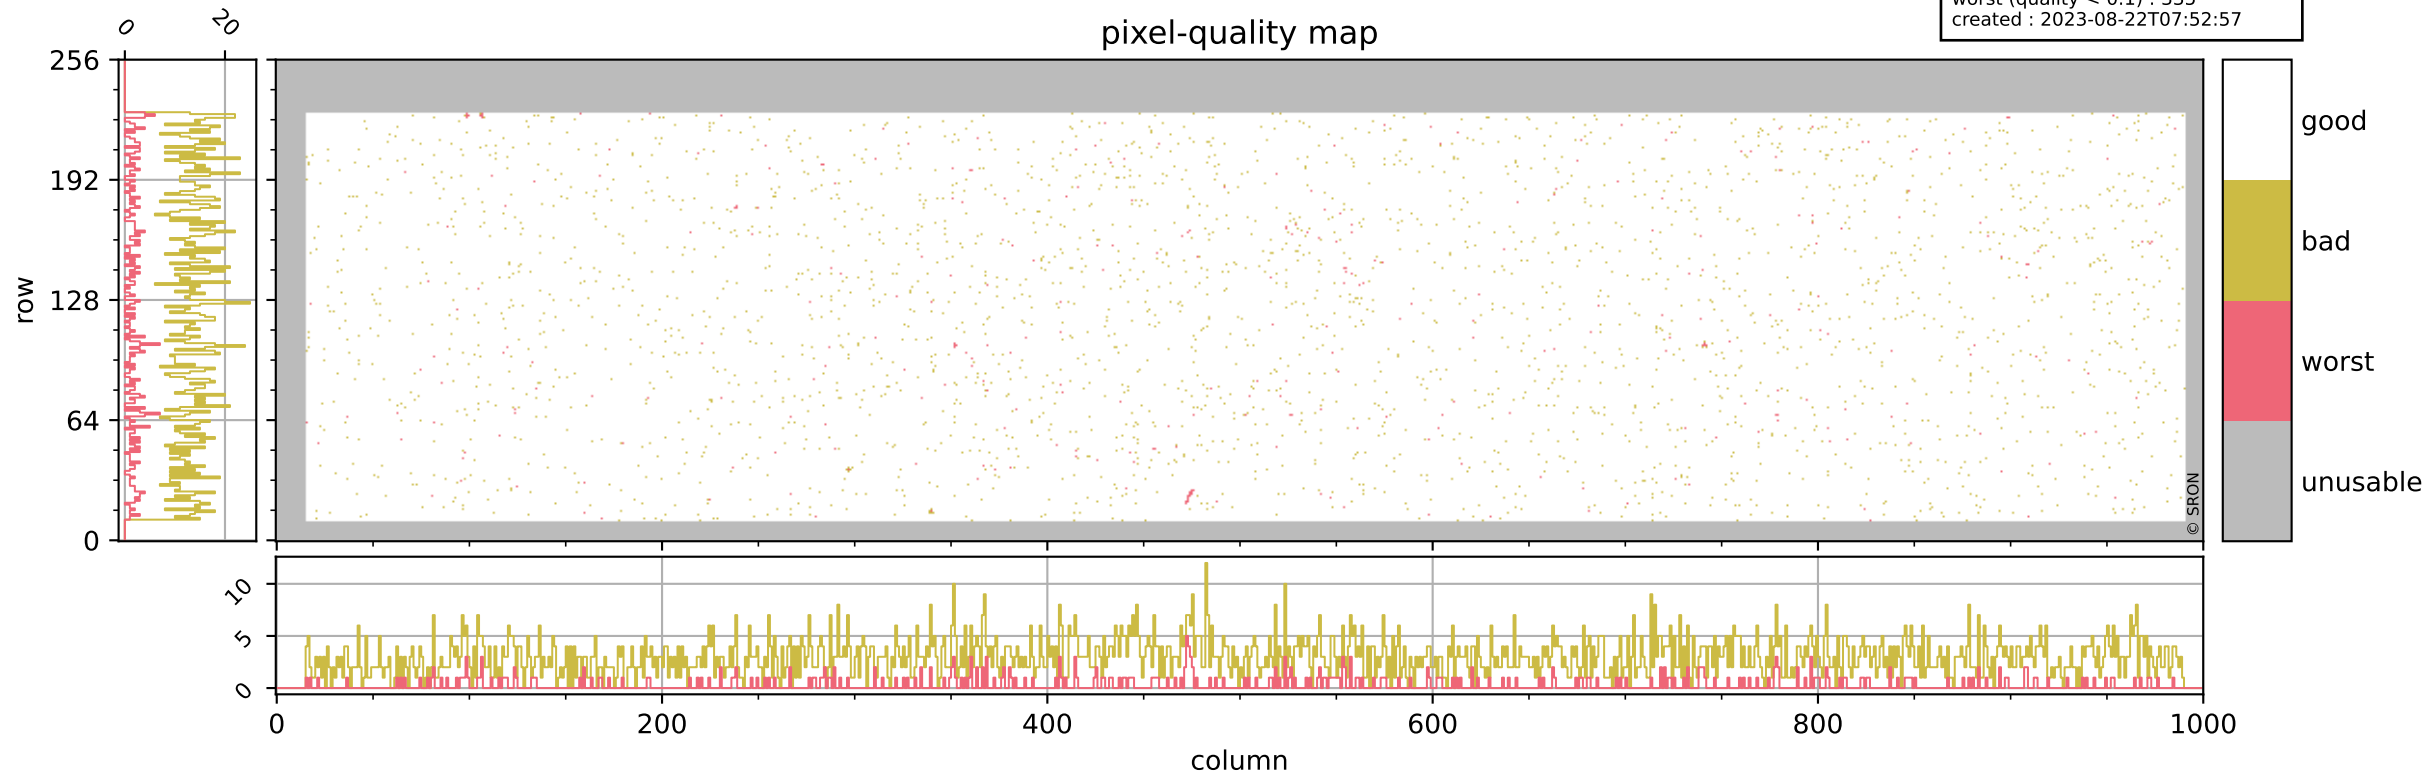

Tropomi SWIR pixel quality (official)

orbits : 20 in [7102, 7147]
coverage : 2019-02-26 / 2019-03-01
bad (quality < 0.8) : 2945
worst (quality < 0.1) : 335
created : 2023-08-22T07:52:57

pixel-quality map

Tropomi SWIR pixel quality (official)

orbits : 20 in [7102, 7147]
coverage : 2019-02-26 / 2019-03-01
bad (quality < 0.8) : 295
worst (quality < 0.1) : 120
created : 2023-08-22T07:52:58

Tropomi SWIR pixel quality (official)

orbits : 20 in [7102, 7147]
coverage : 2019-02-26 / 2019-03-01
bad (quality < 0.8) : 2704
worst (quality < 0.1) : 255
created : 2023-08-22T07:52:58

pixel-quality map (noise average)

Tropomi SWIR pixel quality (official)

orbits : 20 in [7102, 7147]
coverage : 2019-02-26 / 2019-03-01
created : 2023-08-22T07:52:58

Histograms of pixel-quality

Tropomi SWIR pixel quality (official) ground-tracks of Sentinel-5P

orbits : 20 in [7102, 7147]
coverage : 2019-02-26 / 2019-03-01
created : 2023-08-22T07:52:59