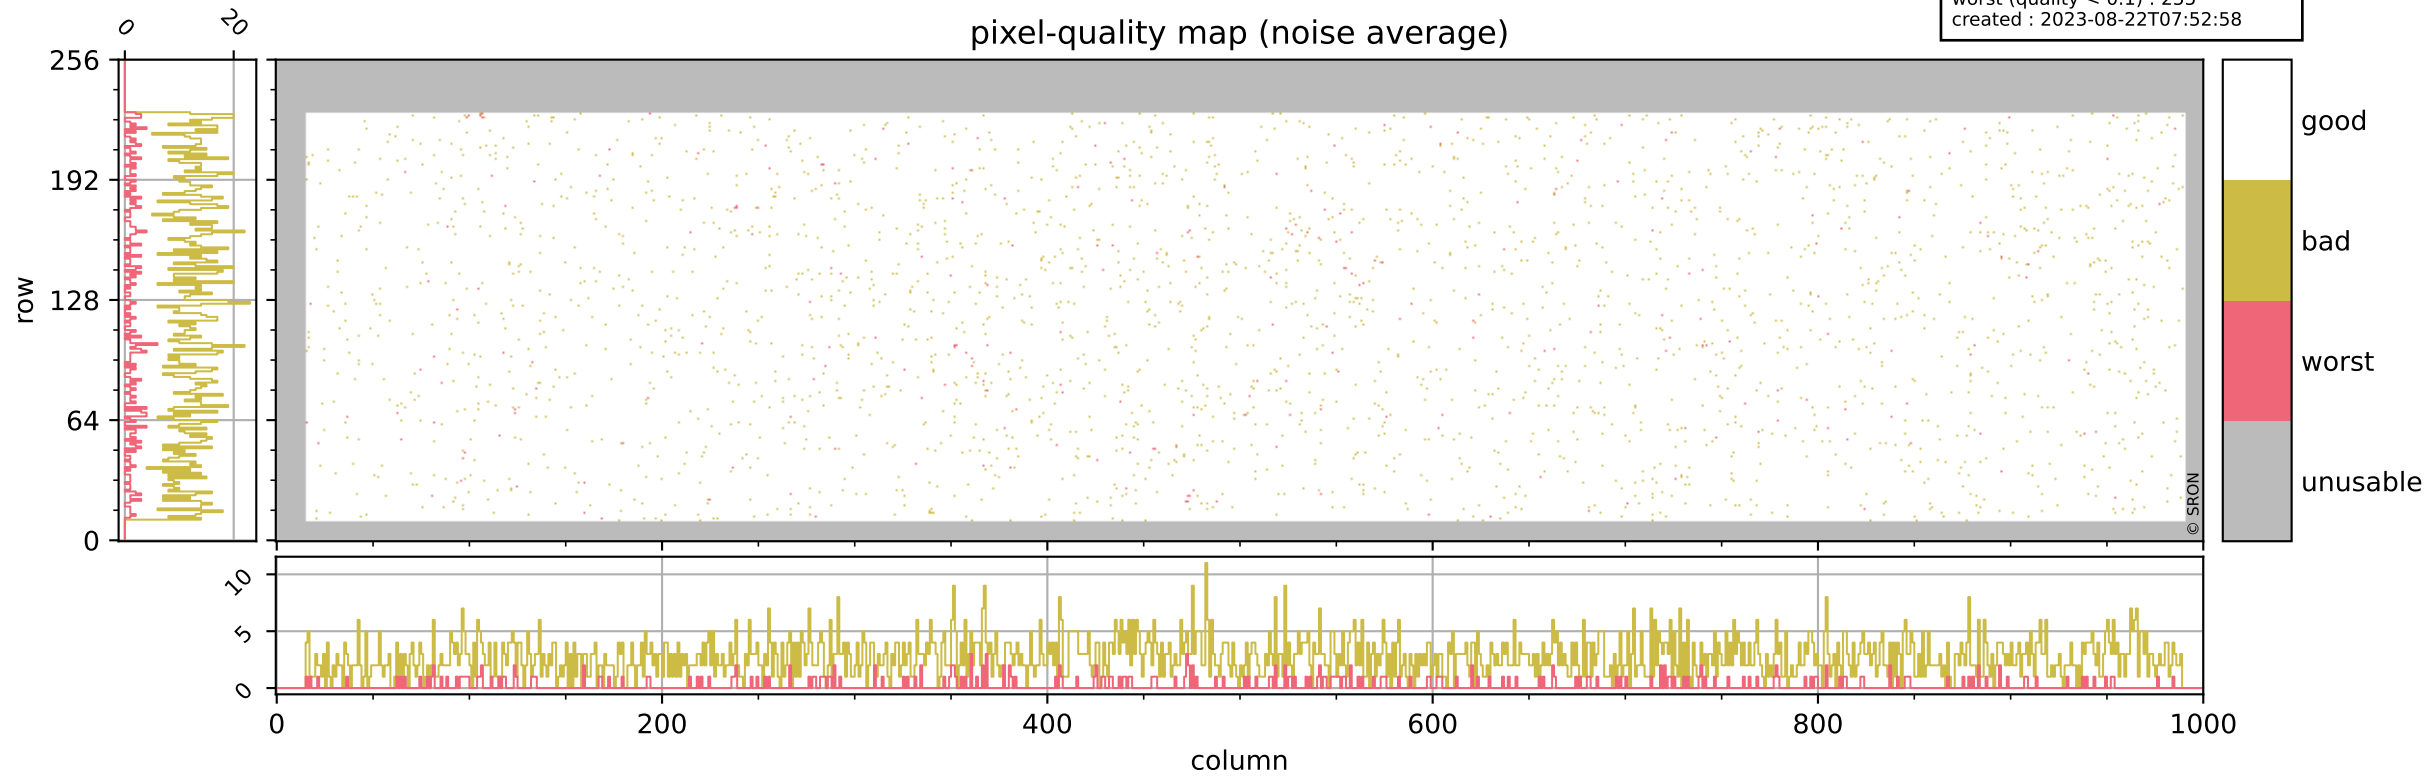

Tropomi SWIR pixel quality (official)

orbits : 20 in [7102, 7147]
coverage : 2019-02-26 / 2019-03-01
bad (quality < 0.8) : 295
worst (quality < 0.1) : 120
created : 2023-08-22T07:52:58

Tropomi SWIR pixel quality (official)

orbits : 20 in [7102, 7147]
coverage : 2019-02-26 / 2019-03-01
bad (quality < 0.8) : 2704
worst (quality < 0.1) : 255
created : 2023-08-22T07:52:58

pixel-quality map (noise average)

Tropomi SWIR pixel quality (official)

orbits : 20 in [7102, 7147]
coverage : 2019-02-26 / 2019-03-01
to good : 348
good to bad : 919
to worst : 126
created : 2023-08-22T07:52:58

total quality compared with SWIR pixel-quality CKD

Tropomi SWIR pixel quality (official)

orbits : 20 in [7102, 7147]
coverage : 2019-02-26 / 2019-03-01
created : 2023-08-22T07:52:58

Histograms of pixel-quality

Tropomi SWIR pixel quality (official) ground-tracks of Sentinel-5P

orbits : 20 in [7102, 7147]
coverage : 2019-02-26 / 2019-03-01
created : 2023-08-22T07:52:59