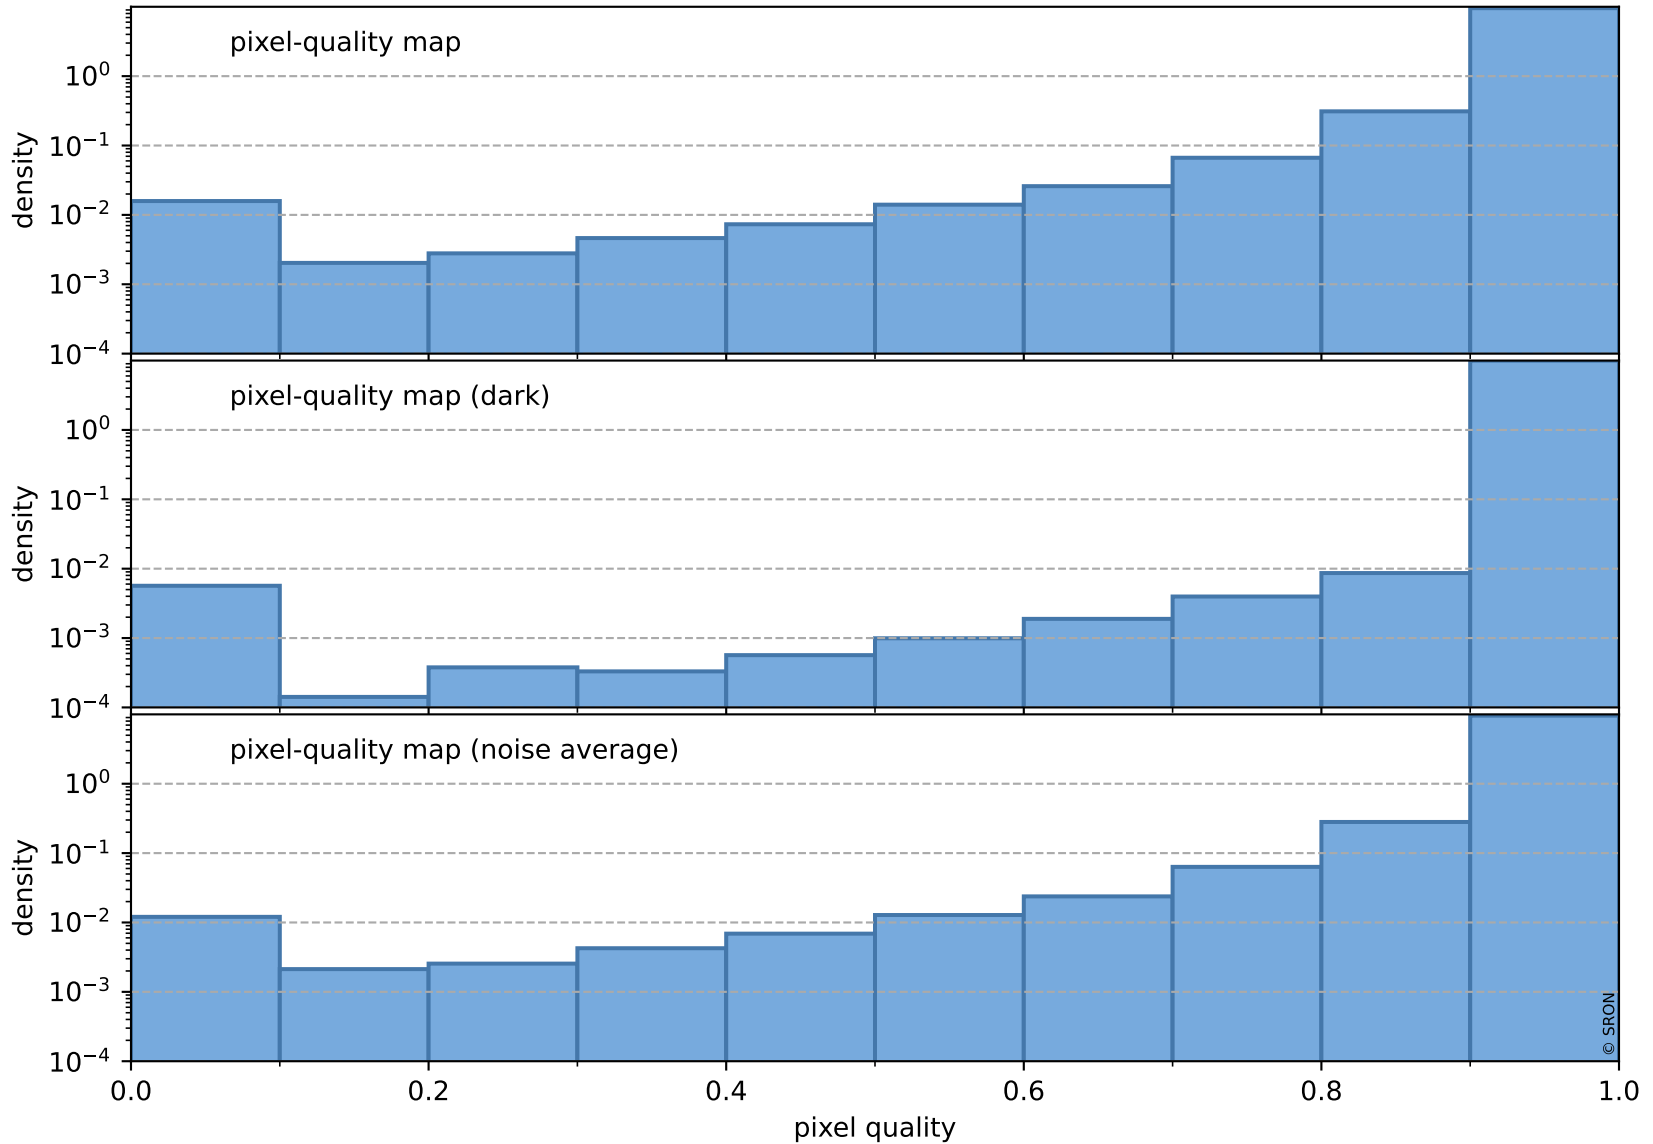

orbits : 20 in [7102, 7147]
coverage : 2019-02-26 / 2019-03-01
bad (quality < 0.8) : 2704
worst (quality < 0.1) : 255
created : 2023-08-22T07:52:58

pixel-quality map (noise average)

Tropomi SWIR pixel quality (official)

orbits : 20 in [7102, 7147]
coverage : 2019-02-26 / 2019-03-01
to good : 348
good to bad : 919
to worst : 126
created : 2023-08-22T07:52:58

total quality compared with SWIR pixel-quality CKD

Tropomi SWIR pixel quality (official)

orbits : 20 in [7102, 7147]
coverage : 2019-02-26 / 2019-03-01
created : 2023-08-22T07:52:58

Histograms of pixel-quality

Tropomi SWIR pixel quality (official) ground-tracks of Sentinel-5P

orbits : 20 in [7102, 7147]
coverage : 2019-02-26 / 2019-03-01
created : 2023-08-22T07:52:59

Tropomi SWIR pixel quality (official)

orbits : [2827, 7147]
coverage : 2018-04-30 / 2019-03-01
created : 2023-08-22T07:52:59

trend of pixel quality & temperatures