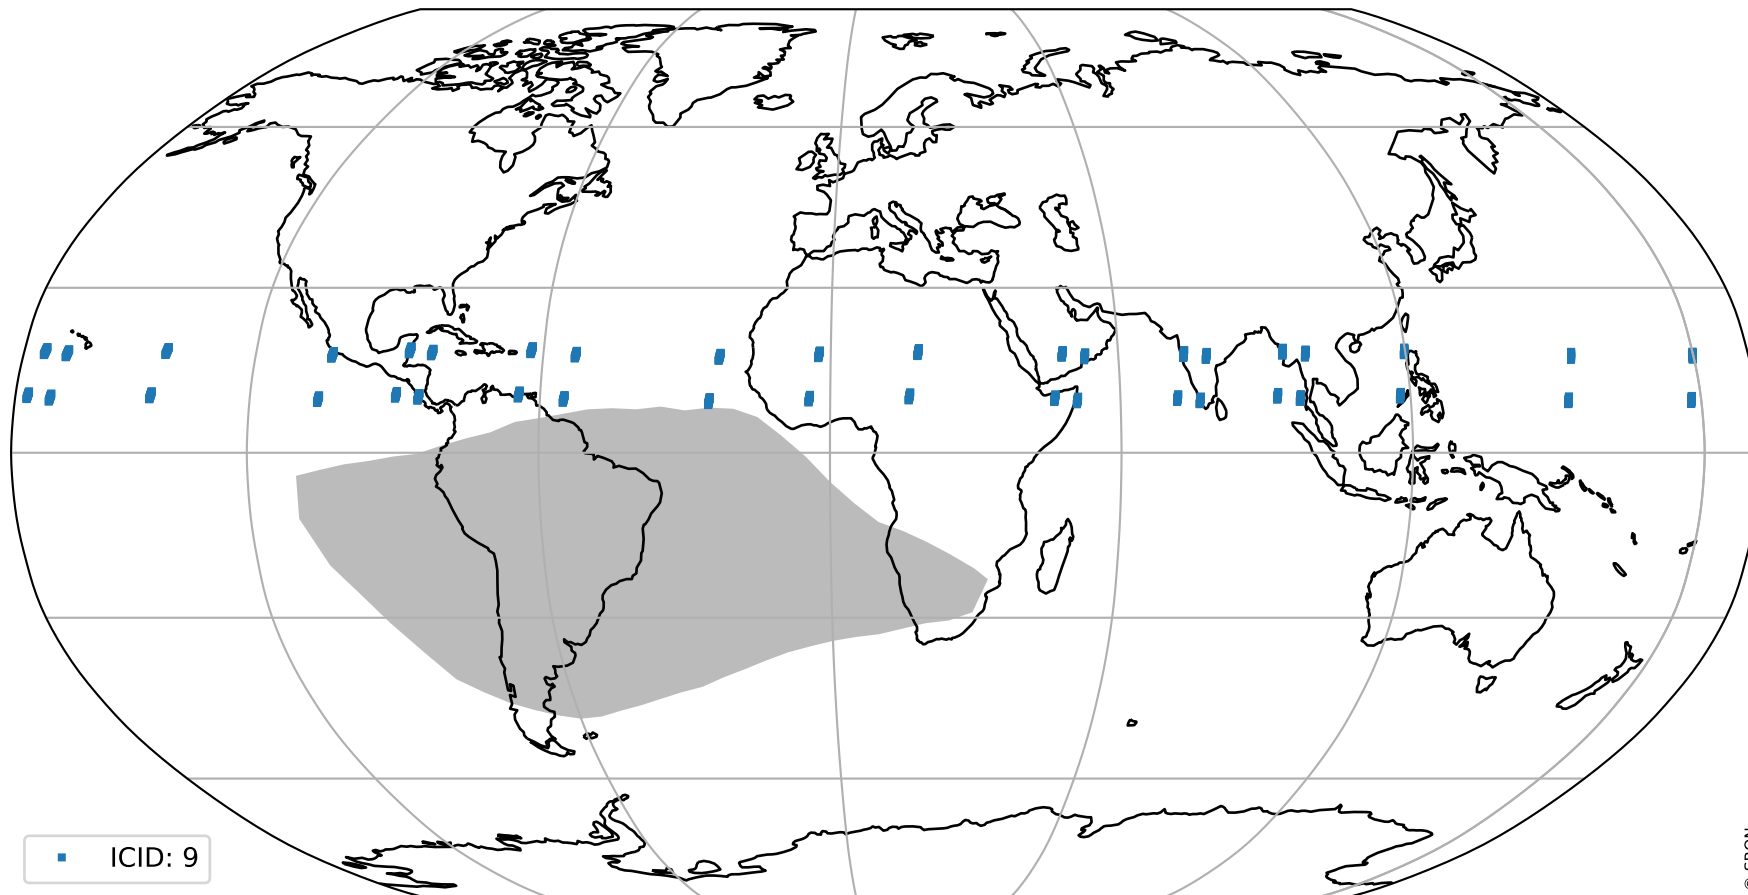

orbits : 20 in [7102, 7147]
coverage : 2019-02-26 / 2019-03-01
bad (quality < 0.8) : 2704
worst (quality < 0.1) : 255
created : 2023-08-22T07:52:58

pixel-quality map (noise average)

Tropomi SWIR pixel quality (official)

orbits : 20 in [7102, 7147]
coverage : 2019-02-26 / 2019-03-01
to good : 348
good to bad : 919
to worst : 126
created : 2023-08-22T07:52:58

total quality compared with SWIR pixel-quality CKD

Tropomi SWIR pixel quality (official)

orbits : 20 in [7102, 7147]
coverage : 2019-02-26 / 2019-03-01
created : 2023-08-22T07:52:58

Histograms of pixel-quality

Tropomi SWIR pixel quality (official) ground-tracks of Sentinel-5P

orbits : 20 in [7102, 7147]
coverage : 2019-02-26 / 2019-03-01
created : 2023-08-22T07:52:59

Tropomi SWIR pixel quality (official)

orbits : [2827, 7147]
coverage : 2018-04-30 / 2019-03-01
created : 2023-08-22T07:52:59

trend of pixel quality & temperatures