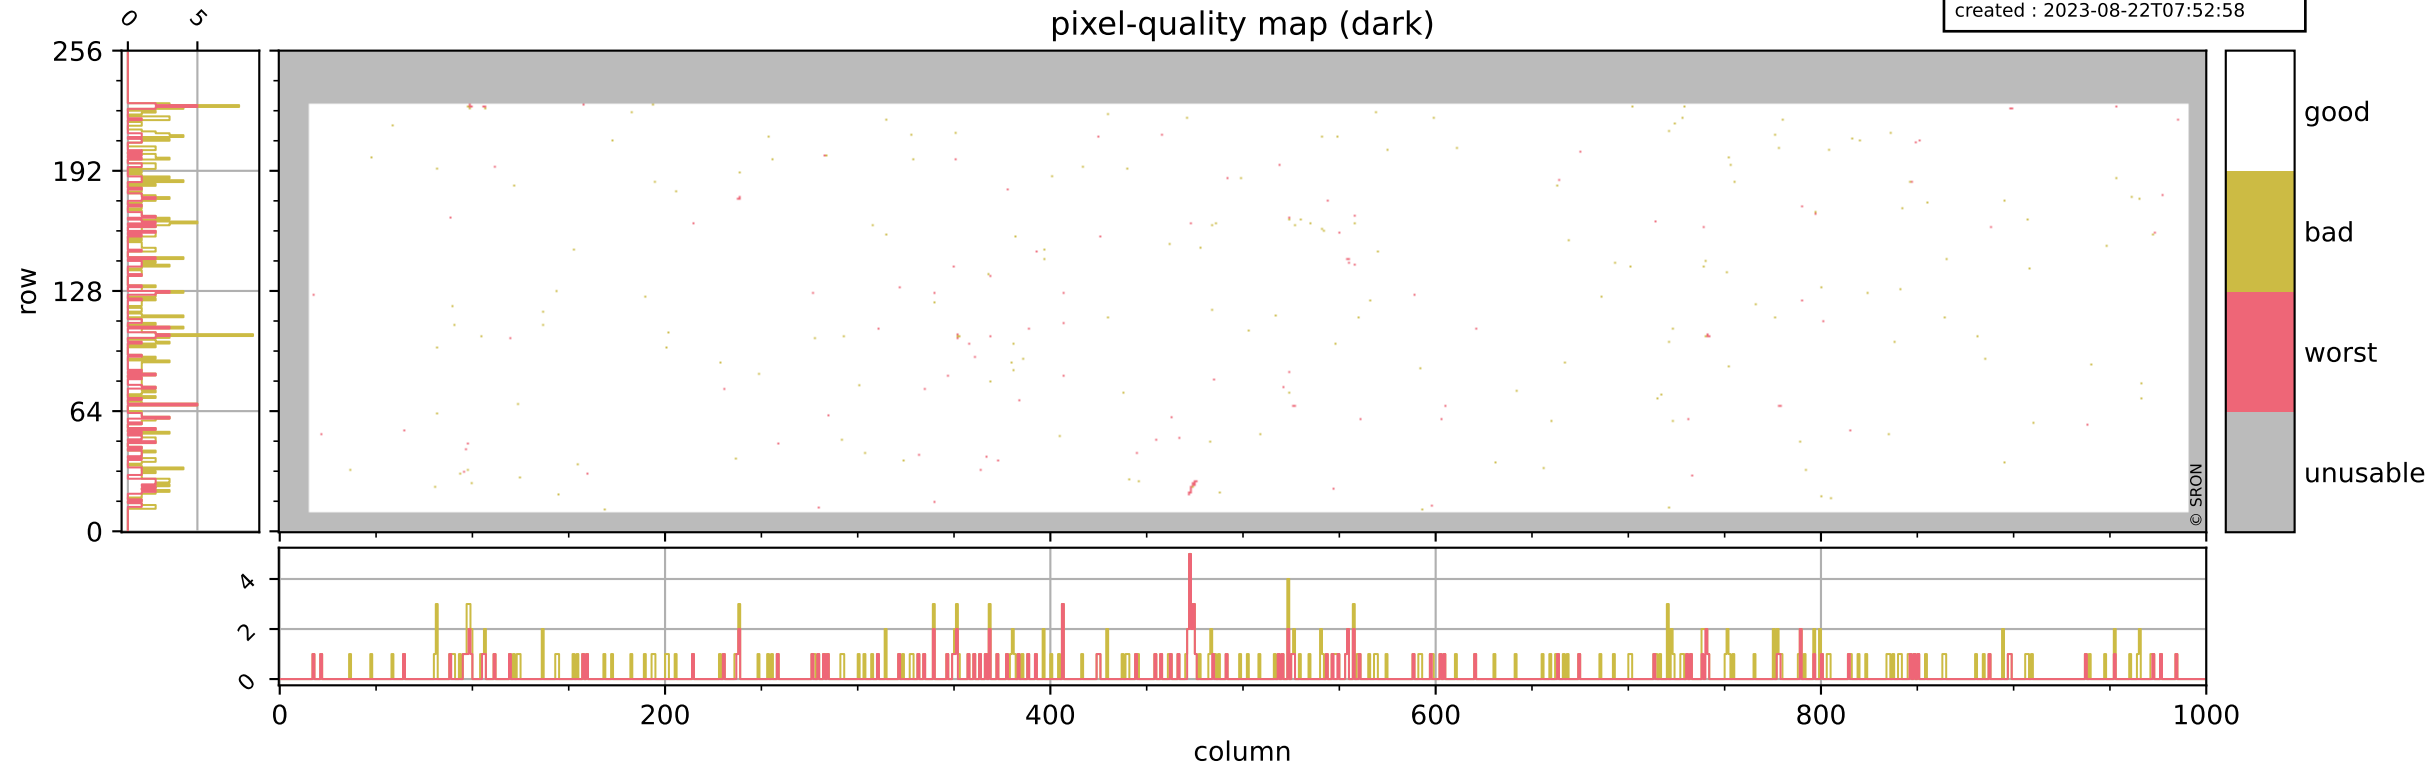

Tropomi SWIR pixel quality (official)

orbits : 20 in [7102, 7147]
coverage : 2019-02-26 / 2019-03-01
bad (quality < 0.8) : 2945
worst (quality < 0.1) : 335
created : 2023-08-22T07:52:57

pixel-quality map

Tropomi SWIR pixel quality (official)

orbits : 20 in [7102, 7147]
coverage : 2019-02-26 / 2019-03-01
bad (quality < 0.8) : 295
worst (quality < 0.1) : 120
created : 2023-08-22T07:52:58

Tropomi SWIR pixel quality (official)

orbits : 20 in [7102, 7147]
coverage : 2019-02-26 / 2019-03-01
bad (quality < 0.8) : 2704
worst (quality < 0.1) : 255
created : 2023-08-22T07:52:58

pixel-quality map (noise average)

Tropomi SWIR pixel quality (official)

orbits : 20 in [7102, 7147]
coverage : 2019-02-26 / 2019-03-01
to good : 348
good to bad : 919
to worst : 126
created : 2023-08-22T07:52:58

total quality compared with SWIR pixel-quality CKD

Tropomi SWIR pixel quality (official)