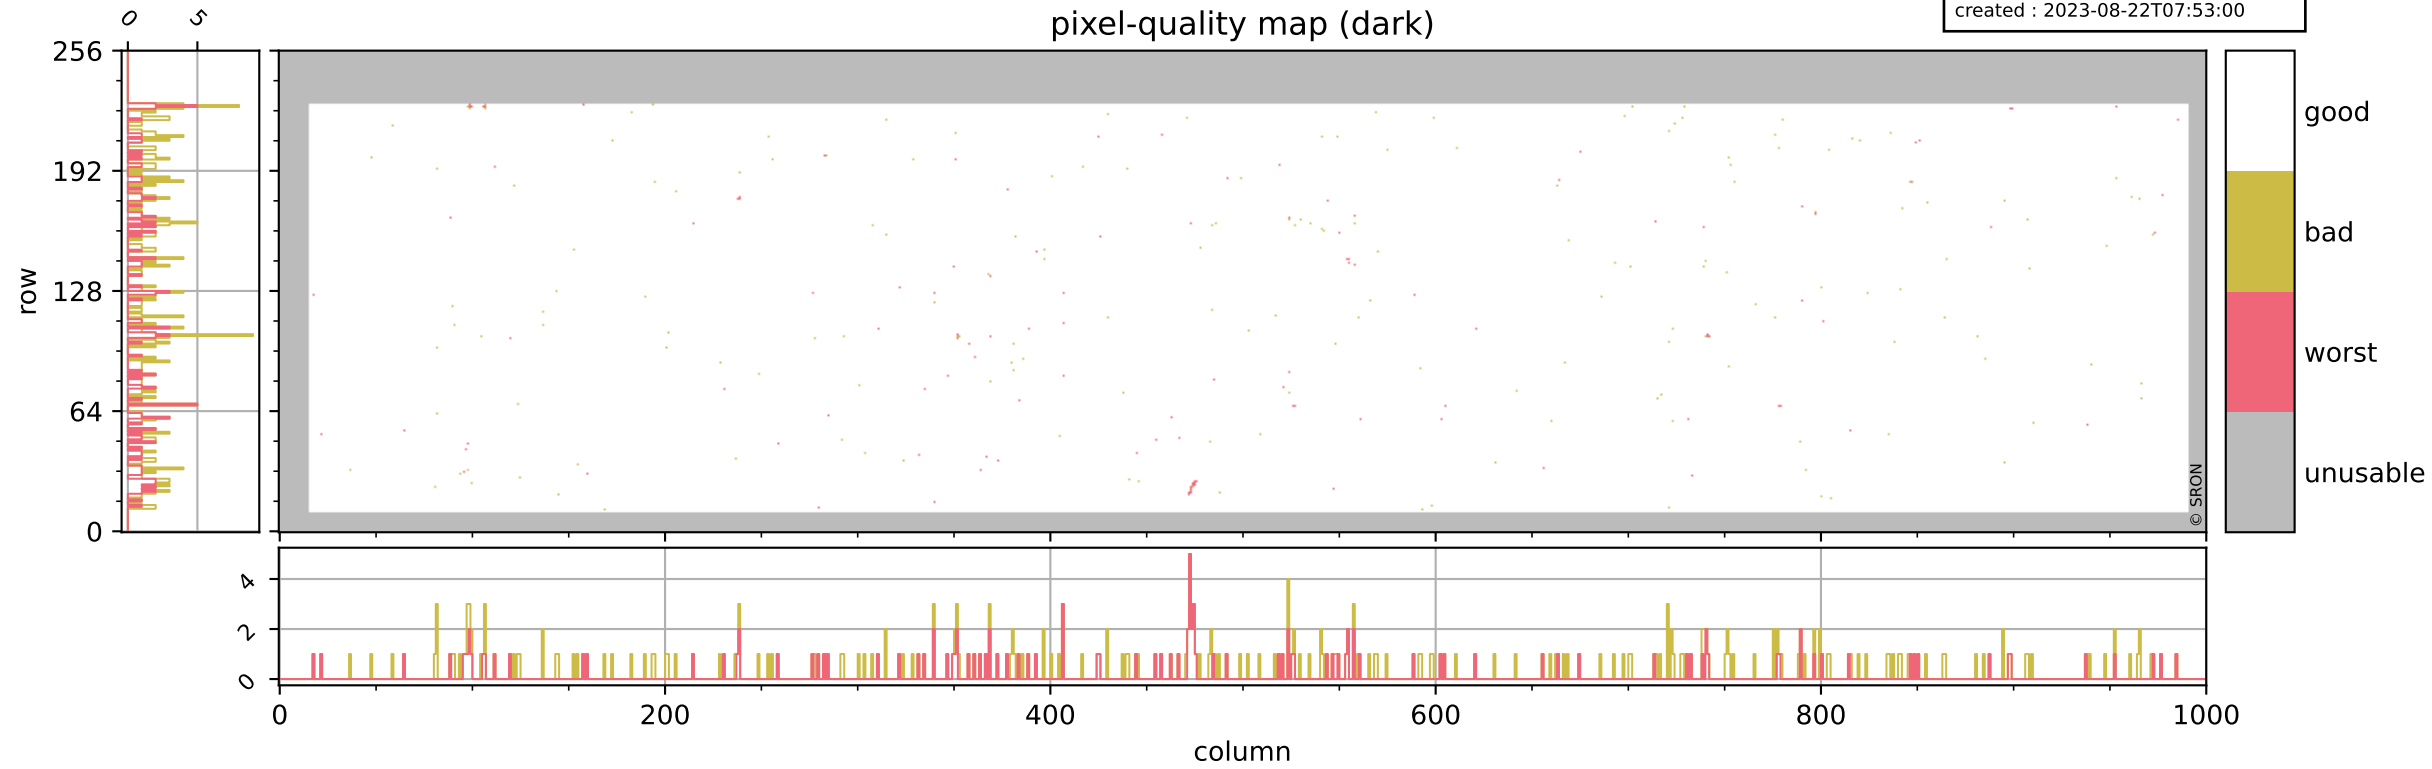

Tropomi SWIR pixel quality (official)

orbits : 19 in [7117, 7162]
coverage : 2019-02-27 / 2019-03-02
bad (quality < 0.8) : 2937
worst (quality < 0.1) : 351
created : 2023-08-22T07:53:00

Tropomi SWIR pixel quality (official)

orbits : 19 in [7117, 7162]
coverage : 2019-02-27 / 2019-03-02
bad (quality < 0.8) : 295
worst (quality < 0.1) : 120
created : 2023-08-22T07:53:00

Tropomi SWIR pixel quality (official)

orbits : 19 in [7117, 7162]
coverage : 2019-02-27 / 2019-03-02
bad (quality < 0.8) : 2691
worst (quality < 0.1) : 269
created : 2023-08-22T07:53:00

pixel-quality map (noise average)

Tropomi SWIR pixel quality (official)

orbits : 19 in [7117, 7162]
coverage : 2019-02-27 / 2019-03-02
to good : 345
good to bad : 892
to worst : 140
created : 2023-08-22T07:53:00

Tropomi SWIR pixel quality (official) ground-tracks of Sentinel-5P

orbits : 19 in [7117, 7162]
coverage : 2019-02-27 / 2019-03-02
created : 2023-08-22T07:53:01

Tropomi SWIR pixel quality (official)

orbits : [2827, 7162]
coverage : 2018-04-30 / 2019-03-02
created : 2023-08-22T07:53:01