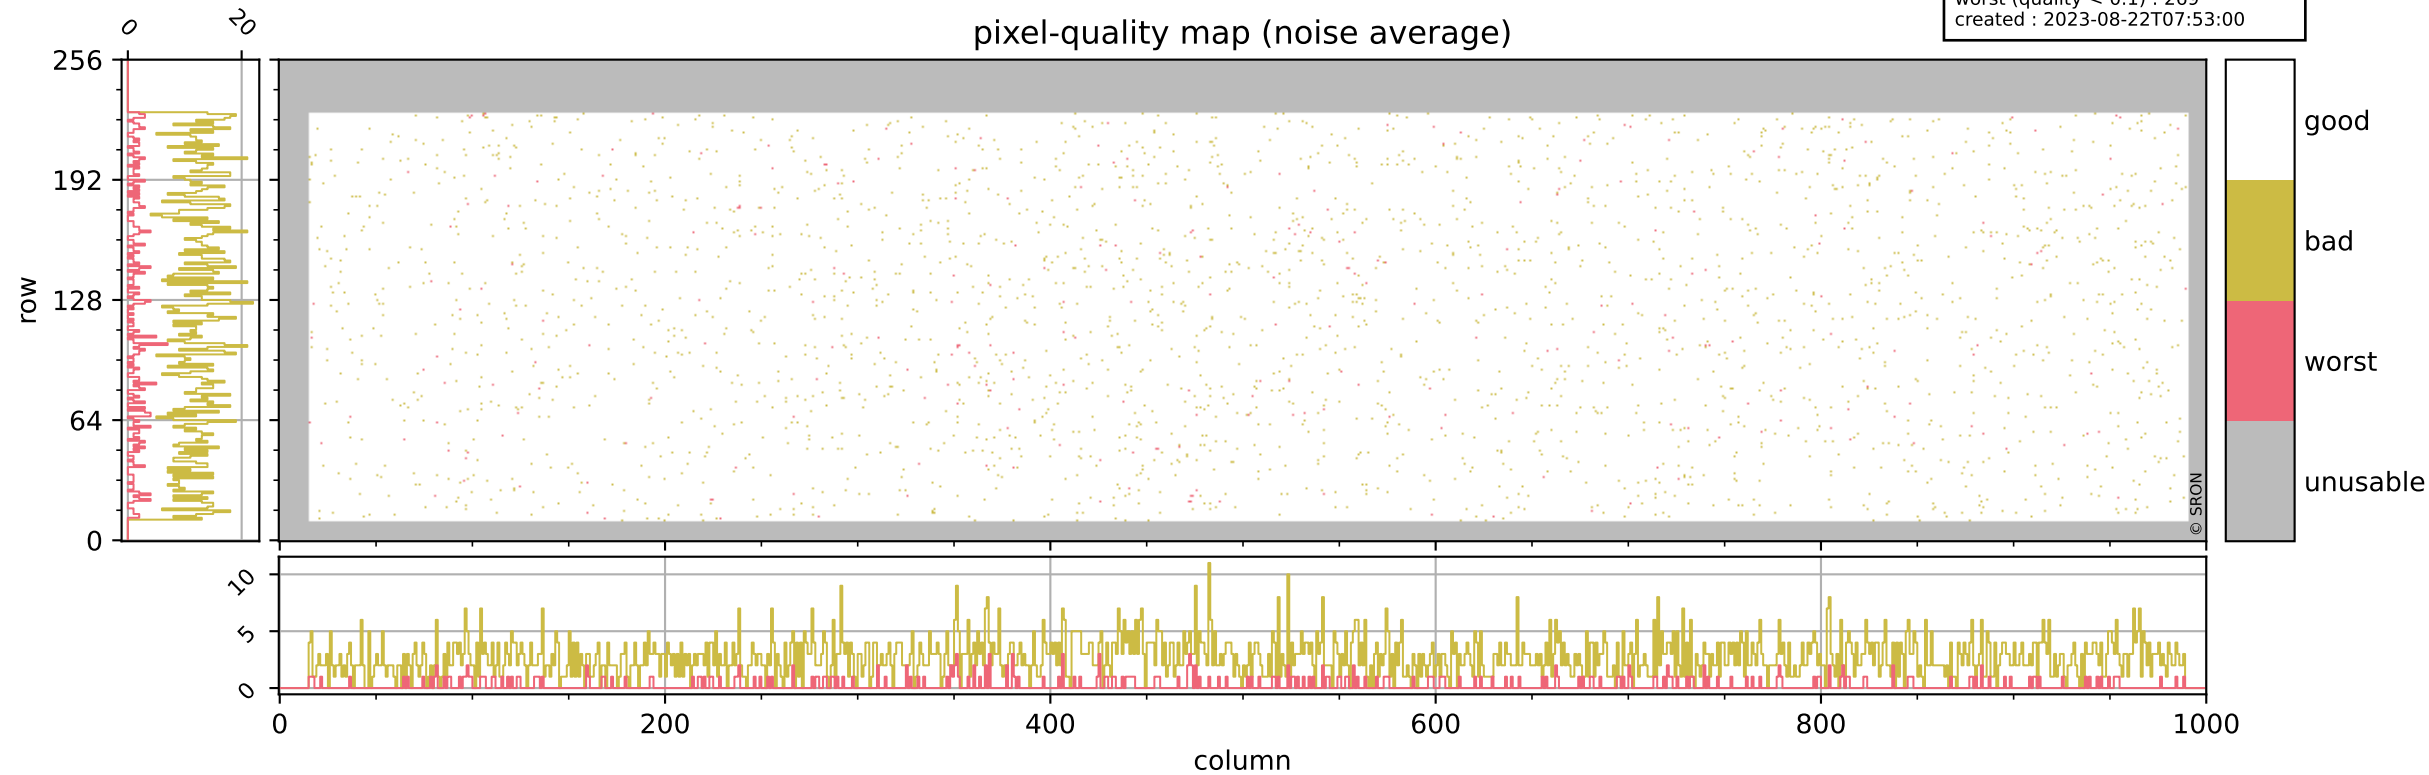

Tropomi SWIR pixel quality (official)

orbits : 19 in [7117, 7162]
coverage : 2019-02-27 / 2019-03-02
bad (quality < 0.8) : 2937
worst (quality < 0.1) : 351
created : 2023-08-22T07:53:00

Tropomi SWIR pixel quality (official)

orbits : 19 in [7117, 7162]
coverage : 2019-02-27 / 2019-03-02
bad (quality < 0.8) : 295
worst (quality < 0.1) : 120
created : 2023-08-22T07:53:00

Tropomi SWIR pixel quality (official)

orbits : 19 in [7117, 7162]
coverage : 2019-02-27 / 2019-03-02
bad (quality < 0.8) : 2691
worst (quality < 0.1) : 269
created : 2023-08-22T07:53:00

pixel-quality map (noise average)

Tropomi SWIR pixel quality (official)

orbits : 19 in [7117, 7162]
coverage : 2019-02-27 / 2019-03-02
to good : 345
good to bad : 892
to worst : 140
created : 2023-08-22T07:53:00

Tropomi SWIR pixel quality (official) ground-tracks of Sentinel-5P

orbits : 19 in [7117, 7162]
coverage : 2019-02-27 / 2019-03-02
created : 2023-08-22T07:53:01

Tropomi SWIR pixel quality (official)

orbits : [2827, 7162]
coverage : 2018-04-30 / 2019-03-02
created : 2023-08-22T07:53:01