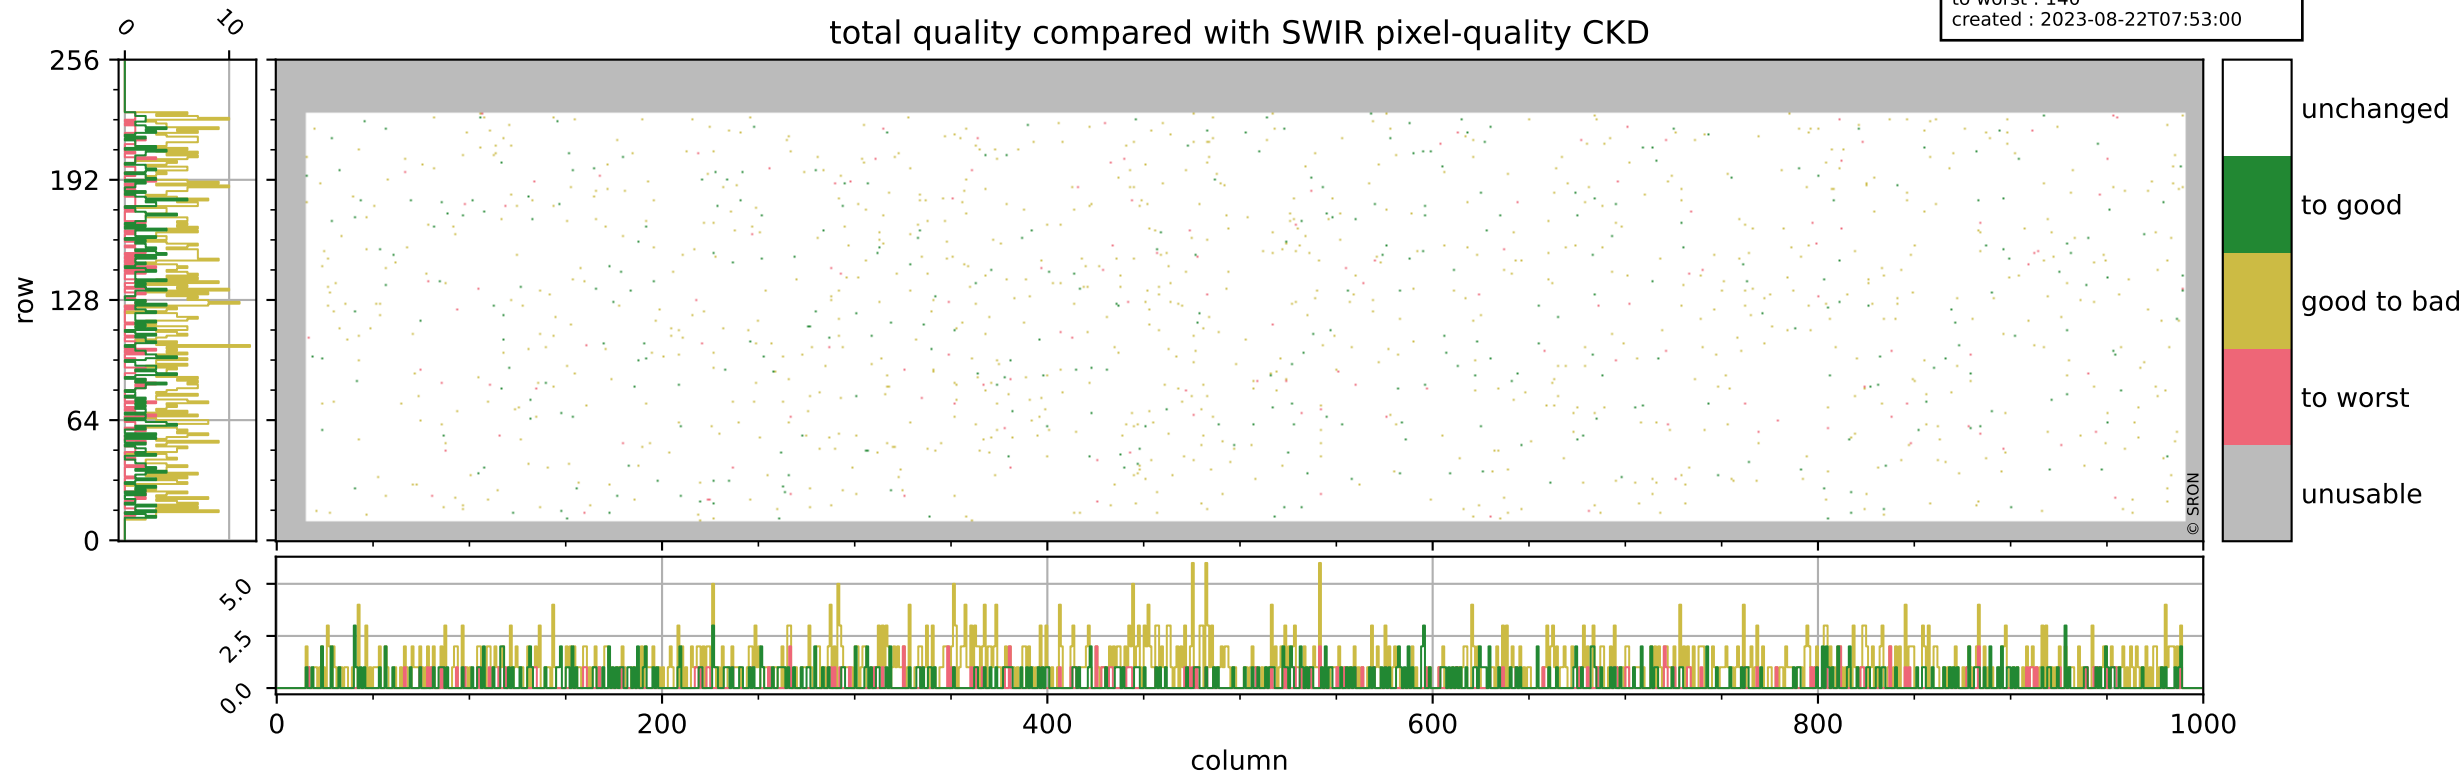

orbits : 19 in [7117, 7162]
coverage : 2019-02-27 / 2019-03-02
bad (quality < 0.8) : 295
worst (quality < 0.1) : 120
created : 2023-08-22T07:53:00

Tropomi SWIR pixel quality (official)

orbits : 19 in [7117, 7162]
coverage : 2019-02-27 / 2019-03-02
bad (quality < 0.8) : 2691
worst (quality < 0.1) : 269
created : 2023-08-22T07:53:00

pixel-quality map (noise average)

Tropomi SWIR pixel quality (official)

orbits : 19 in [7117, 7162]
coverage : 2019-02-27 / 2019-03-02
to good : 345
good to bad : 892
to worst : 140
created : 2023-08-22T07:53:00

total quality compared with SWIR pixel-quality CKD

Tropomi SWIR pixel quality (official)

orbits : 19 in [7117, 7162]
coverage : 2019-02-27 / 2019-03-02
created : 2023-08-22T07:53:01

Histograms of pixel-quality

Tropomi SWIR pixel quality (official) ground-tracks of Sentinel-5P

orbits : 19 in [7117, 7162]
coverage : 2019-02-27 / 2019-03-02
created : 2023-08-22T07:53:01

Tropomi SWIR pixel quality (official)

orbits : [2827, 7162]
coverage : 2018-04-30 / 2019-03-02
created : 2023-08-22T07:53:01