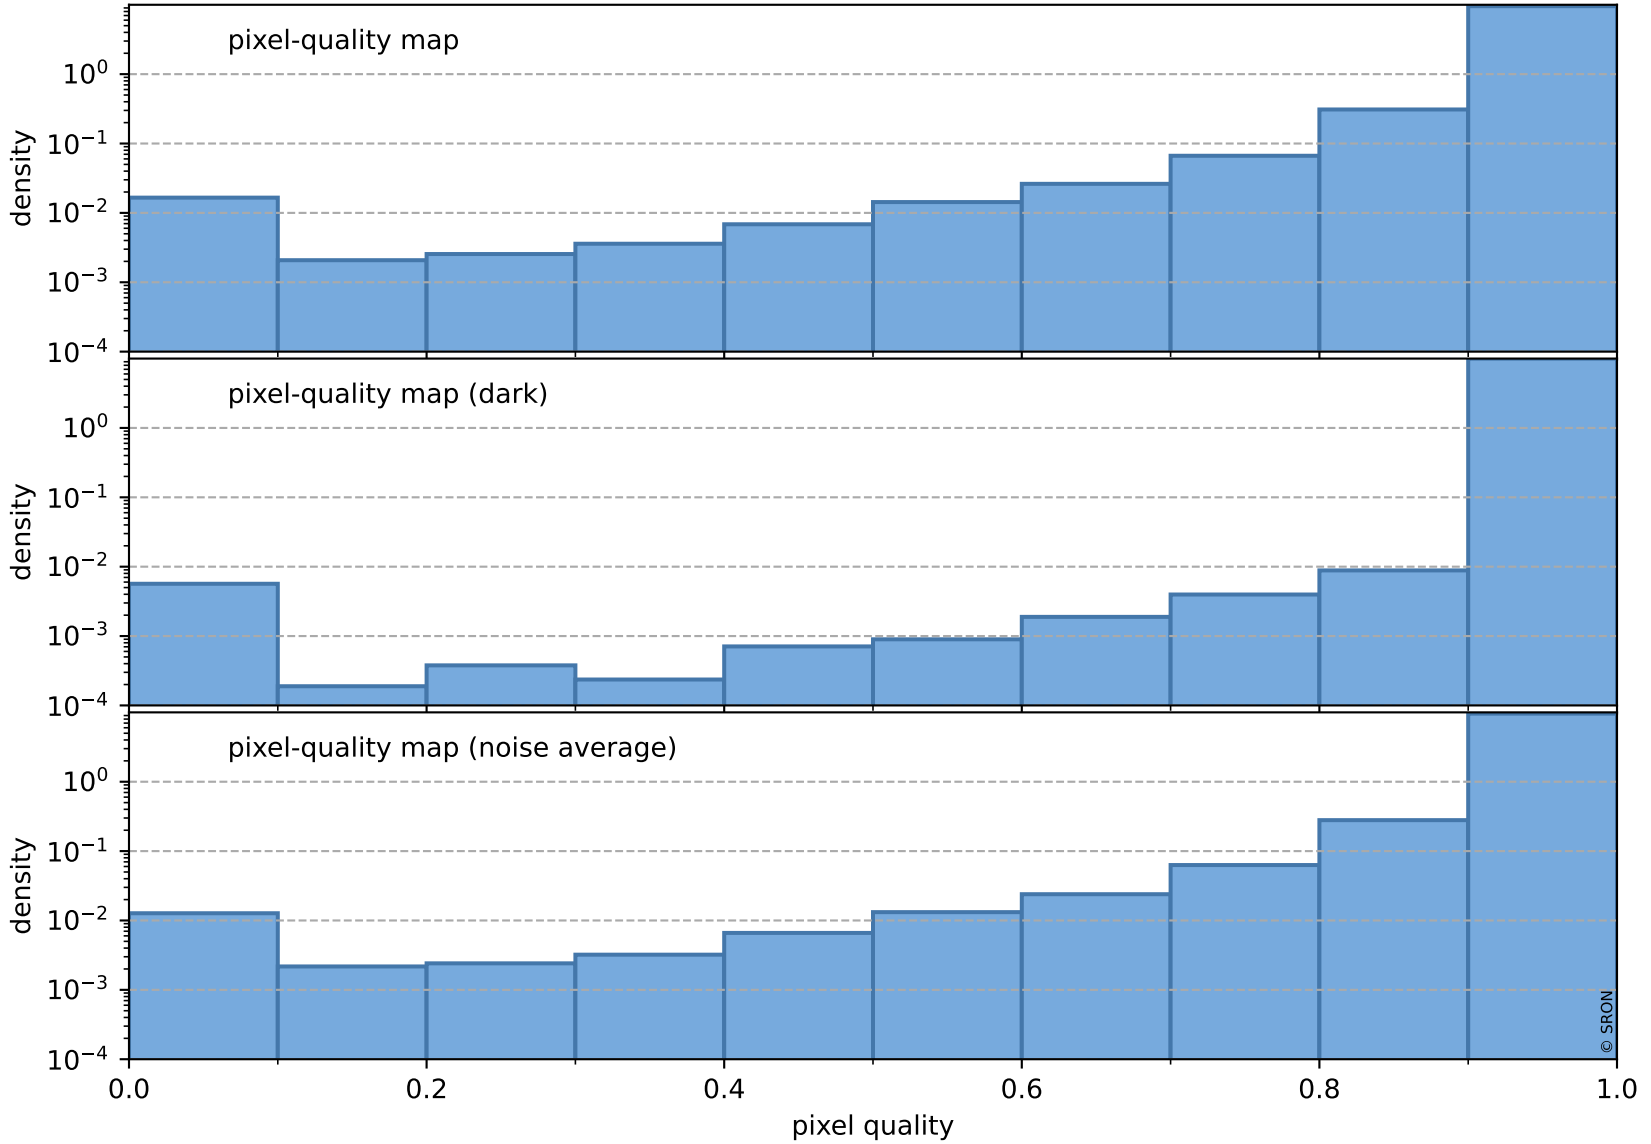

orbits : 19 in [7117, 7162]
coverage : 2019-02-27 / 2019-03-02
bad (quality < 0.8) : 295
worst (quality < 0.1) : 120
created : 2023-08-22T07:53:00

Tropomi SWIR pixel quality (official)

orbits : 19 in [7117, 7162]
coverage : 2019-02-27 / 2019-03-02
bad (quality < 0.8) : 2691
worst (quality < 0.1) : 269
created : 2023-08-22T07:53:00

pixel-quality map (noise average)

Tropomi SWIR pixel quality (official)

orbits : 19 in [7117, 7162]
coverage : 2019-02-27 / 2019-03-02
to good : 345
good to bad : 892
to worst : 140
created : 2023-08-22T07:53:00

total quality compared with SWIR pixel-quality CKD

Tropomi SWIR pixel quality (official)

orbits : 19 in [7117, 7162]
coverage : 2019-02-27 / 2019-03-02
created : 2023-08-22T07:53:01

Histograms of pixel-quality

Tropomi SWIR pixel quality (official) ground-tracks of Sentinel-5P

orbits : 19 in [7117, 7162]
coverage : 2019-02-27 / 2019-03-02
created : 2023-08-22T07:53:01

Tropomi SWIR pixel quality (official)

orbits : [2827, 7162]
coverage : 2018-04-30 / 2019-03-02
created : 2023-08-22T07:53:01