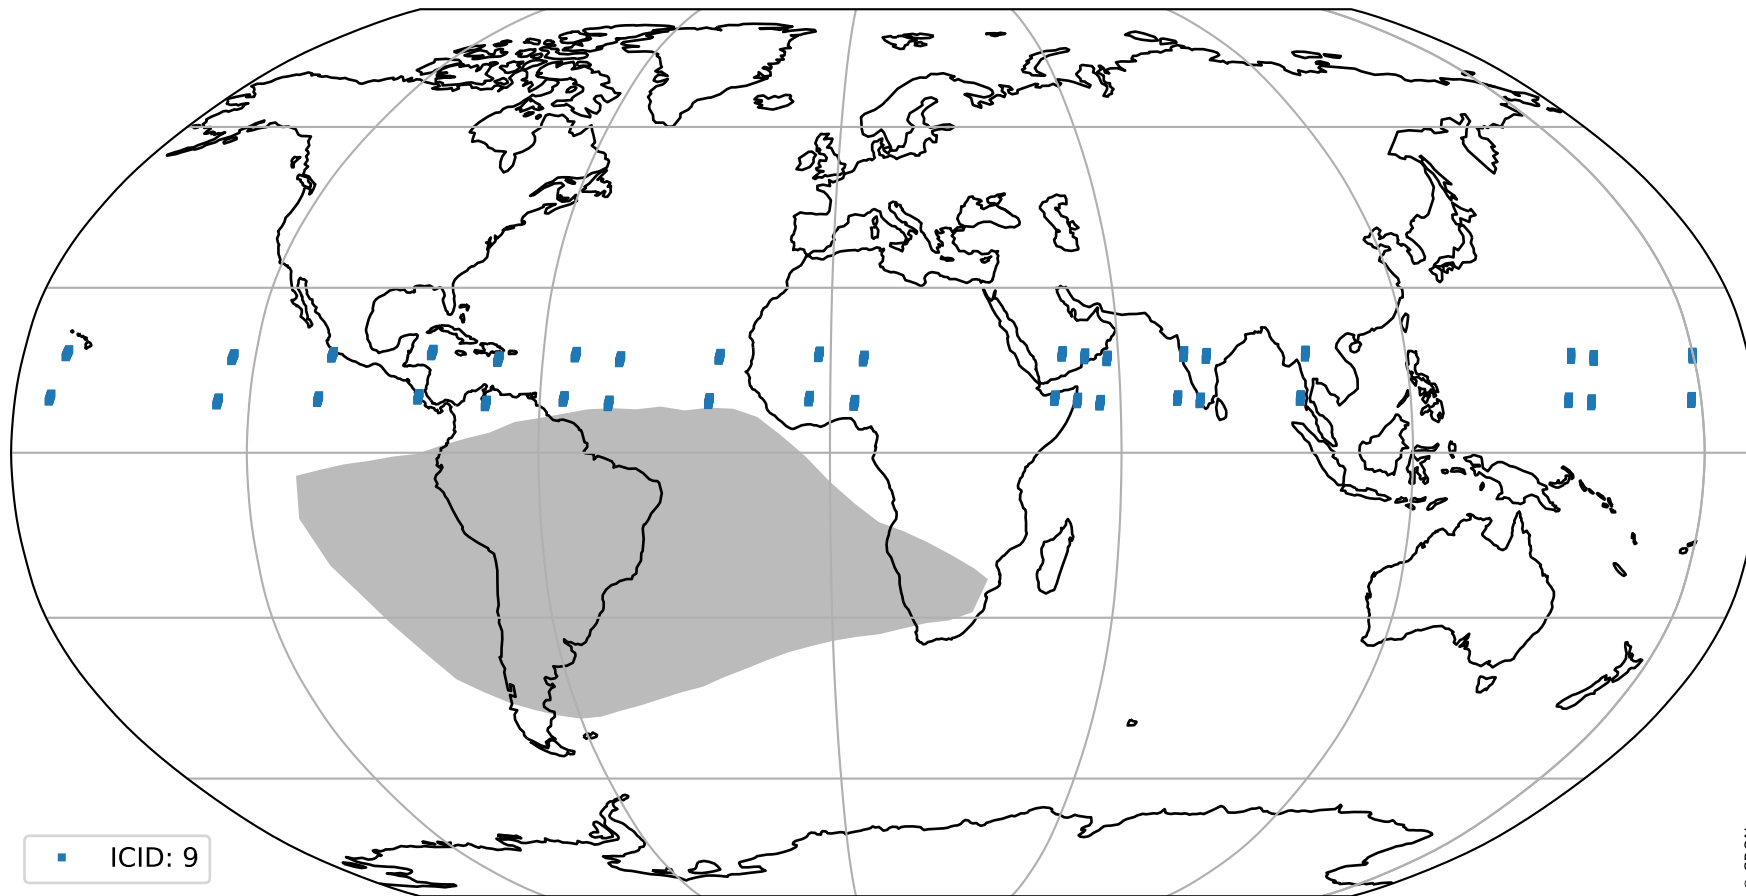

total quality compared with SWIR pixel-quality CKD

Tropomi SWIR pixel quality (official)

orbits : 19 in [7117, 7162]
coverage : 2019-02-27 / 2019-03-02
created : 2023-08-22T07:53:01

Histograms of pixel-quality

Tropomi SWIR pixel quality (official) ground-tracks of Sentinel-5P

orbits : 19 in [7117, 7162]
coverage : 2019-02-27 / 2019-03-02
created : 2023-08-22T07:53:01

Tropomi SWIR pixel quality (official)

orbits : [2827, 7162]
coverage : 2018-04-30 / 2019-03-02
created : 2023-08-22T07:53:01