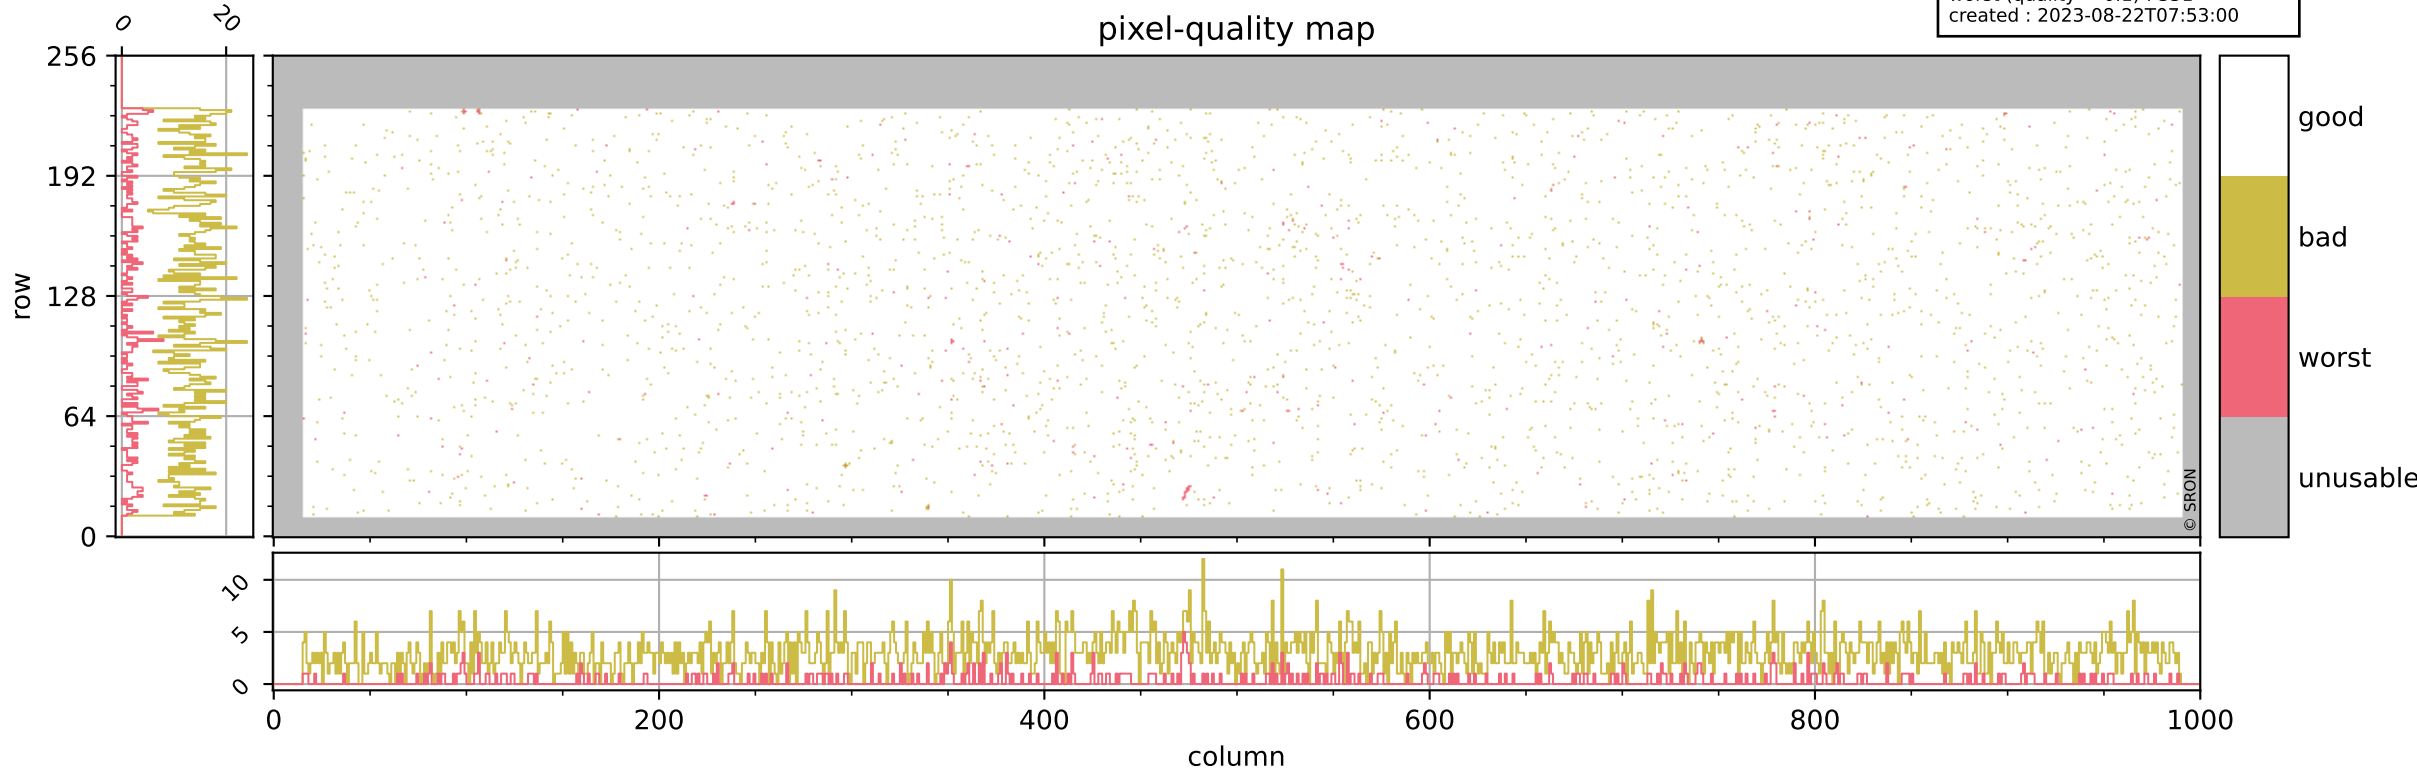

Tropomi SWIR pixel quality (official)

orbits : 19 in [7117, 7162]
coverage : 2019-02-27 / 2019-03-02
bad (quality < 0.8) : 2937
worst (quality < 0.1) : 351
created : 2023-08-22T07:53:00

Tropomi SWIR pixel quality (official)

orbits : 19 in [7117, 7162]
coverage : 2019-02-27 / 2019-03-02
bad (quality < 0.8) : 295
worst (quality < 0.1) : 120
created : 2023-08-22T07:53:00

Tropomi SWIR pixel quality (official)

orbits : 19 in [7117, 7162]
coverage : 2019-02-27 / 2019-03-02
bad (quality < 0.8) : 2691
worst (quality < 0.1) : 269
created : 2023-08-22T07:53:00

pixel-quality map (noise average)

Tropomi SWIR pixel quality (official)

orbits : 19 in [7117, 7162]
coverage : 2019-02-27 / 2019-03-02
to good : 345
good to bad : 892
to worst : 140
created : 2023-08-22T07:53:00

Tropomi SWIR pixel quality (official) ground-tracks of Sentinel-5P

orbits : 19 in [7117, 7162]
coverage : 2019-02-27 / 2019-03-02
created : 2023-08-22T07:53:01

Tropomi SWIR pixel quality (official)

orbits : [2827, 7162]
coverage : 2018-04-30 / 2019-03-02
created : 2023-08-22T07:53:01