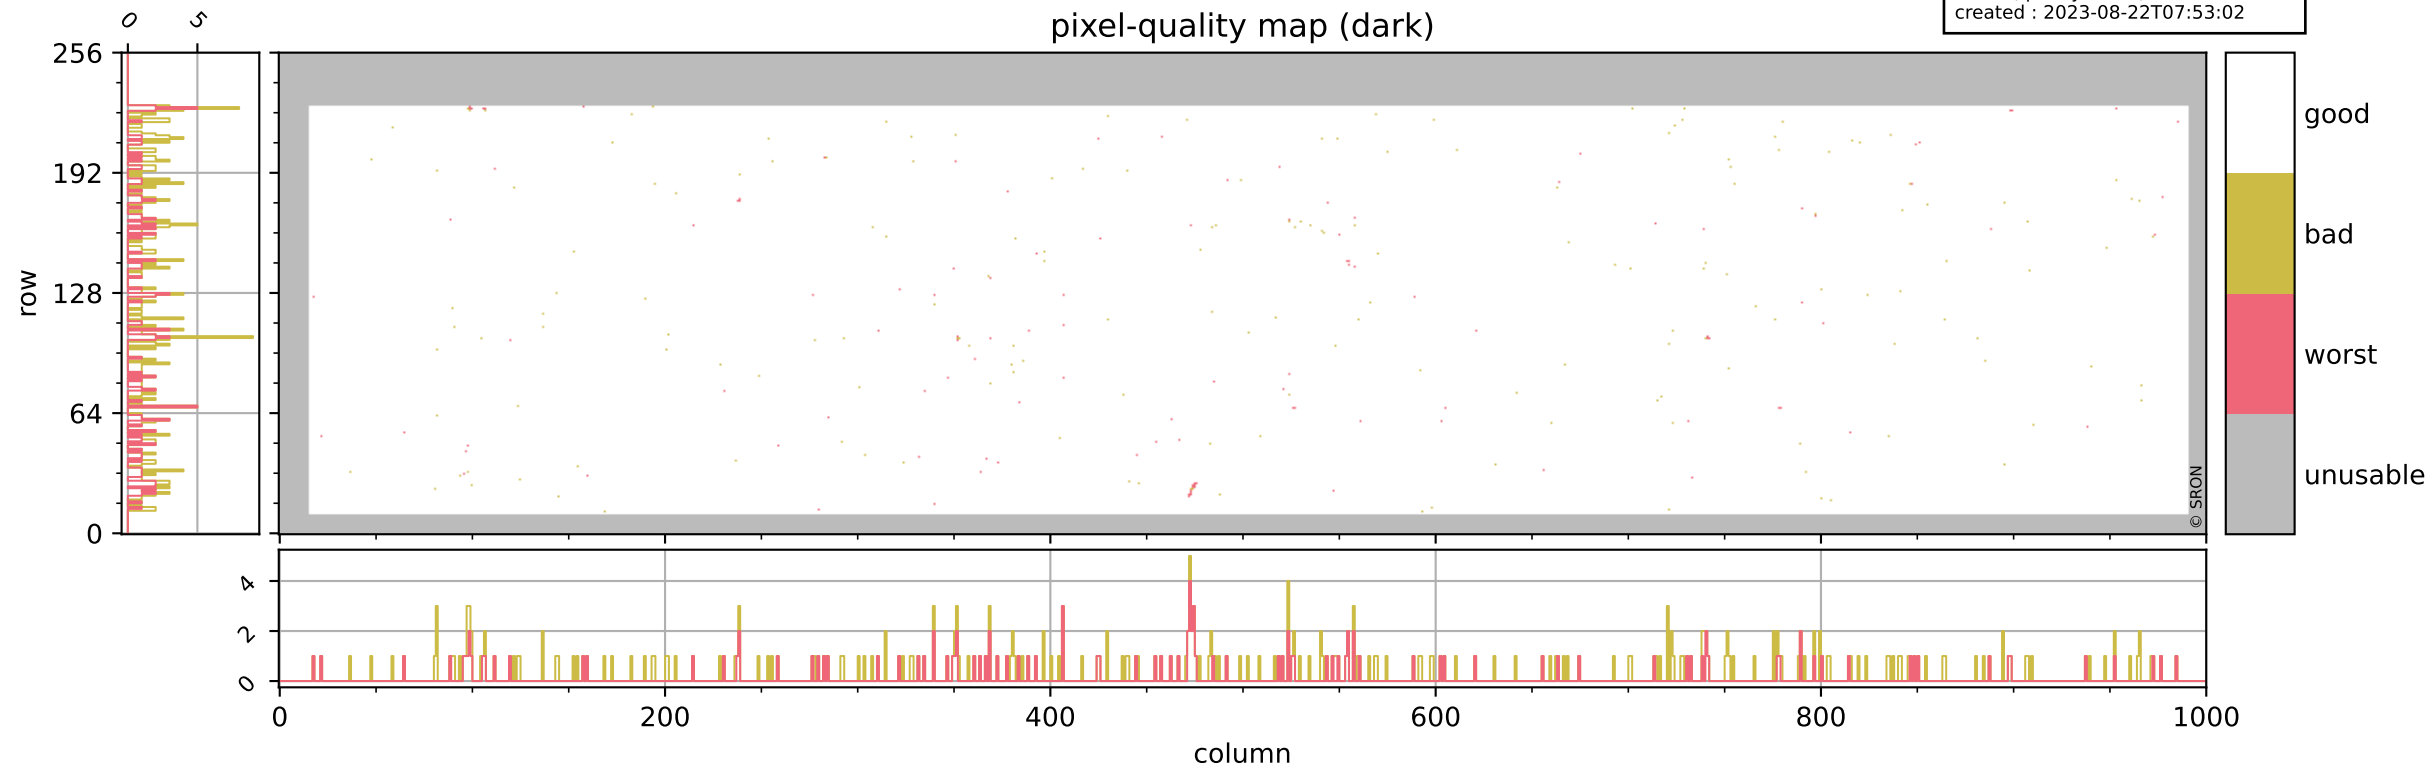

Tropomi SWIR pixel quality (official)

orbits : 19 in [7132, 7177]
coverage : 2019-02-28 / 2019-03-03
bad (quality < 0.8) : 2913
worst (quality < 0.1) : 339
created : 2023-08-22T07:53:02

Tropomi SWIR pixel quality (official)

orbits : 19 in [7132, 7177]
coverage : 2019-02-28 / 2019-03-03
bad (quality < 0.8) : 293
worst (quality < 0.1) : 118
created : 2023-08-22T07:53:02

Tropomi SWIR pixel quality (official)

orbits : 19 in [7132, 7177]
coverage : 2019-02-28 / 2019-03-03
bad (quality < 0.8) : 2671
worst (quality < 0.1) : 258
created : 2023-08-22T07:53:02

pixel-quality map (noise average)

Tropomi SWIR pixel quality (official)

orbits : 19 in [7132, 7177]
coverage : 2019-02-28 / 2019-03-03
to good : 349
good to bad : 881
to worst : 128
created : 2023-08-22T07:53:03

Tropomi SWIR pixel quality (official) ground-tracks of Sentinel-5P

orbits : 19 in [7132, 7177]
coverage : 2019-02-28 / 2019-03-03
created : 2023-08-22T07:53:03

Tropomi SWIR pixel quality (official)

orbits : [2827, 7177]
coverage : 2018-04-30 / 2019-03-03
created : 2023-08-22T07:53:04