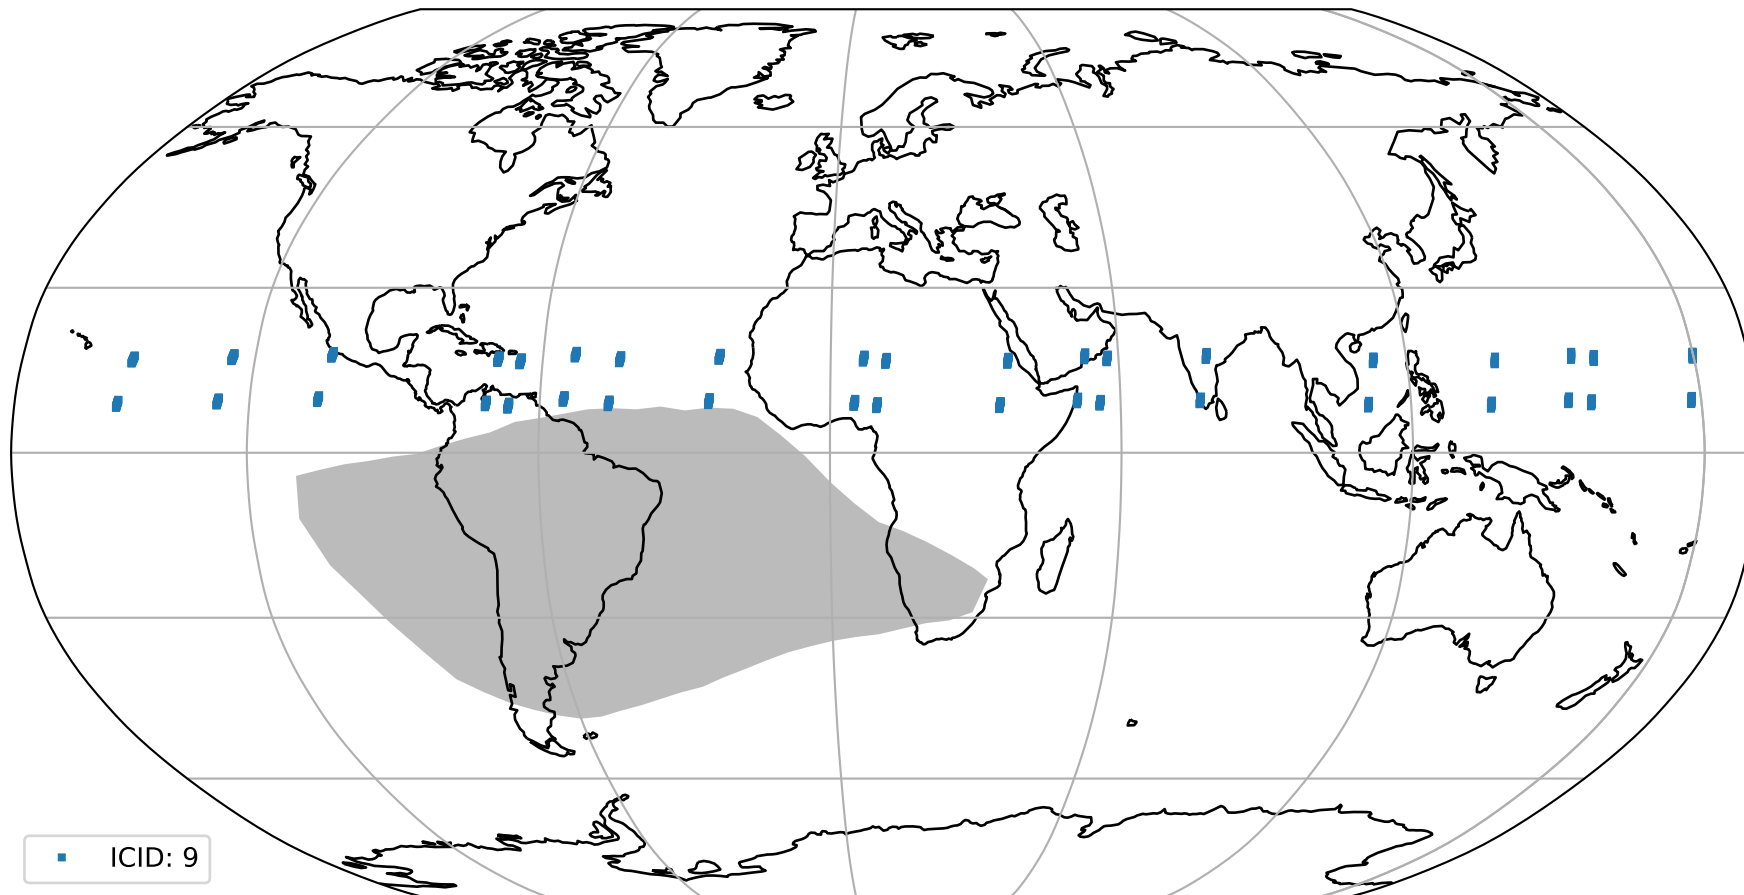

total quality compared with SWIR pixel-quality CKD

Tropomi SWIR pixel quality (official)

orbits : 19 in [7132, 7177]
coverage : 2019-02-28 / 2019-03-03
created : 2023-08-22T07:53:03

Histograms of pixel-quality

Tropomi SWIR pixel quality (official) ground-tracks of Sentinel-5P

orbits : 19 in [7132, 7177]
coverage : 2019-02-28 / 2019-03-03
created : 2023-08-22T07:53:03

Tropomi SWIR pixel quality (official)

orbits : [2827, 7177]
coverage : 2018-04-30 / 2019-03-03
created : 2023-08-22T07:53:04