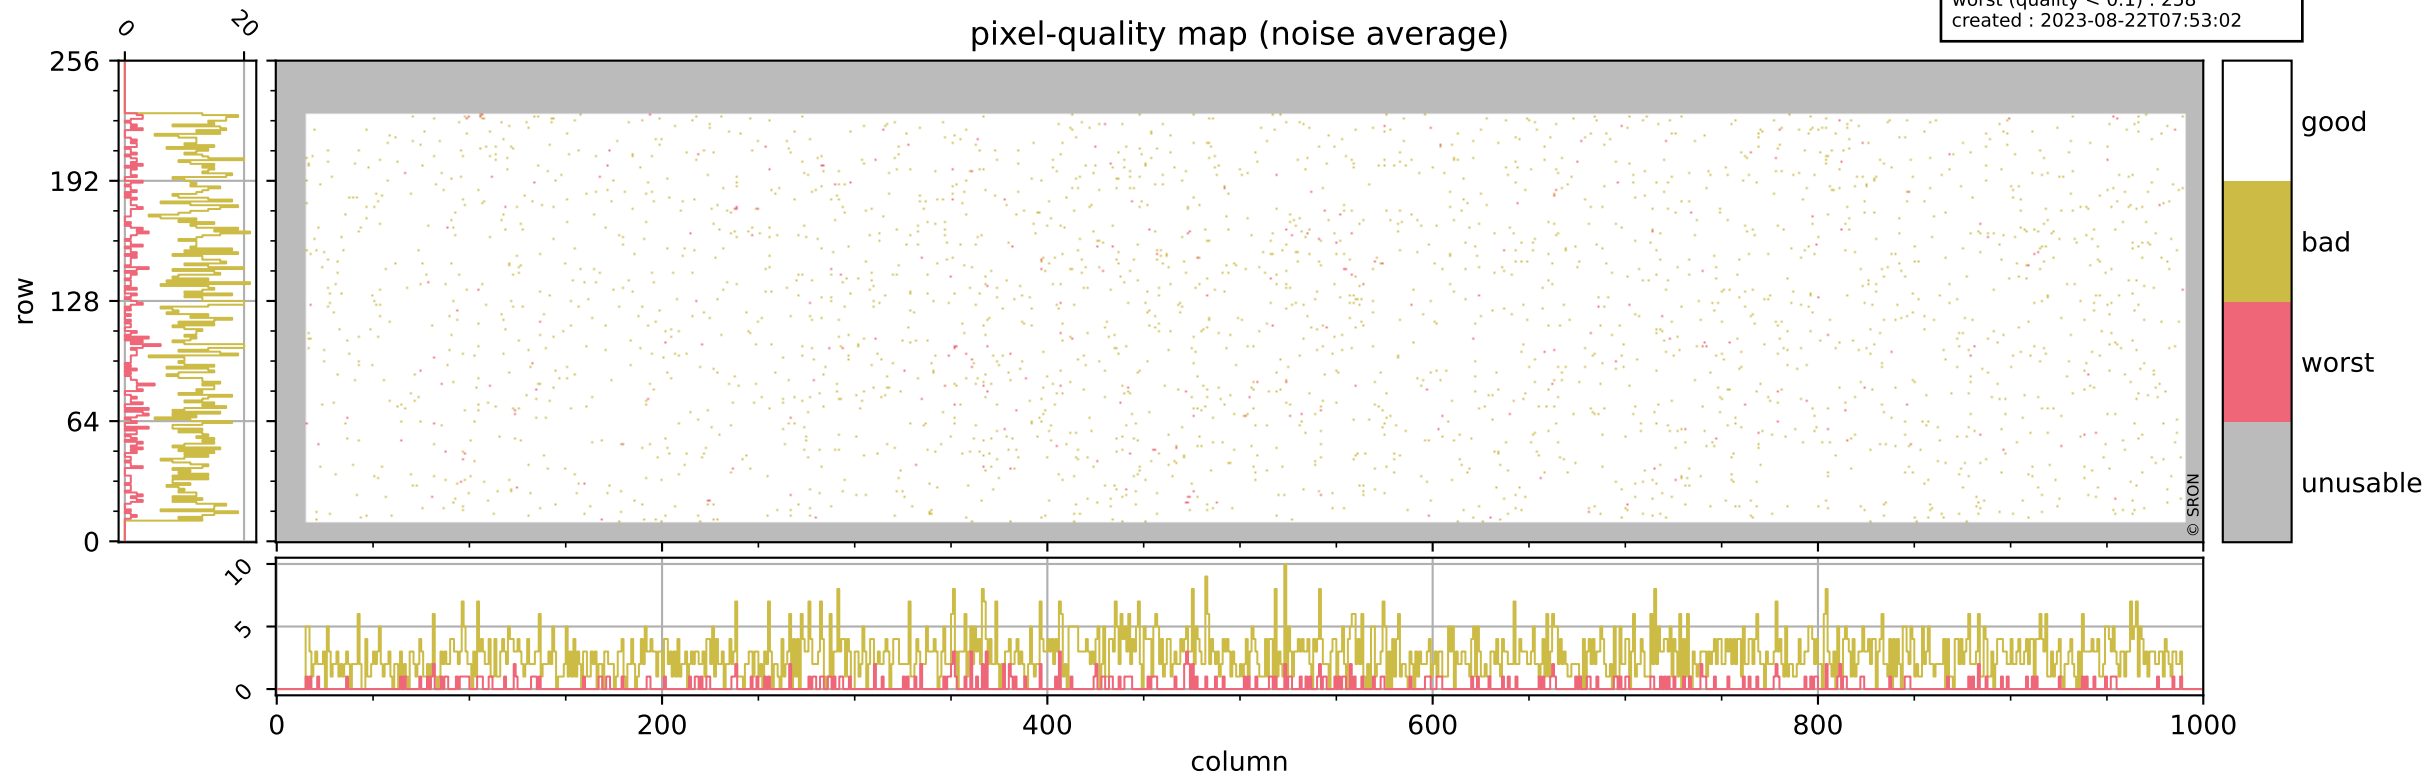

Tropomi SWIR pixel quality (official)

orbits : 19 in [7132, 7177]
coverage : 2019-02-28 / 2019-03-03
bad (quality < 0.8) : 2913
worst (quality < 0.1) : 339
created : 2023-08-22T07:53:02

Tropomi SWIR pixel quality (official)

orbits : 19 in [7132, 7177]
coverage : 2019-02-28 / 2019-03-03
bad (quality < 0.8) : 293
worst (quality < 0.1) : 118
created : 2023-08-22T07:53:02

Tropomi SWIR pixel quality (official)

orbits : 19 in [7132, 7177]
coverage : 2019-02-28 / 2019-03-03
bad (quality < 0.8) : 2671
worst (quality < 0.1) : 258
created : 2023-08-22T07:53:02

pixel-quality map (noise average)

Tropomi SWIR pixel quality (official)

orbits : 19 in [7132, 7177]
coverage : 2019-02-28 / 2019-03-03
to good : 349
good to bad : 881
to worst : 128
created : 2023-08-22T07:53:03

Tropomi SWIR pixel quality (official) ground-tracks of Sentinel-5P

orbits : 19 in [7132, 7177]
coverage : 2019-02-28 / 2019-03-03
created : 2023-08-22T07:53:03

Tropomi SWIR pixel quality (official)

orbits : [2827, 7177]
coverage : 2018-04-30 / 2019-03-03
created : 2023-08-22T07:53:04