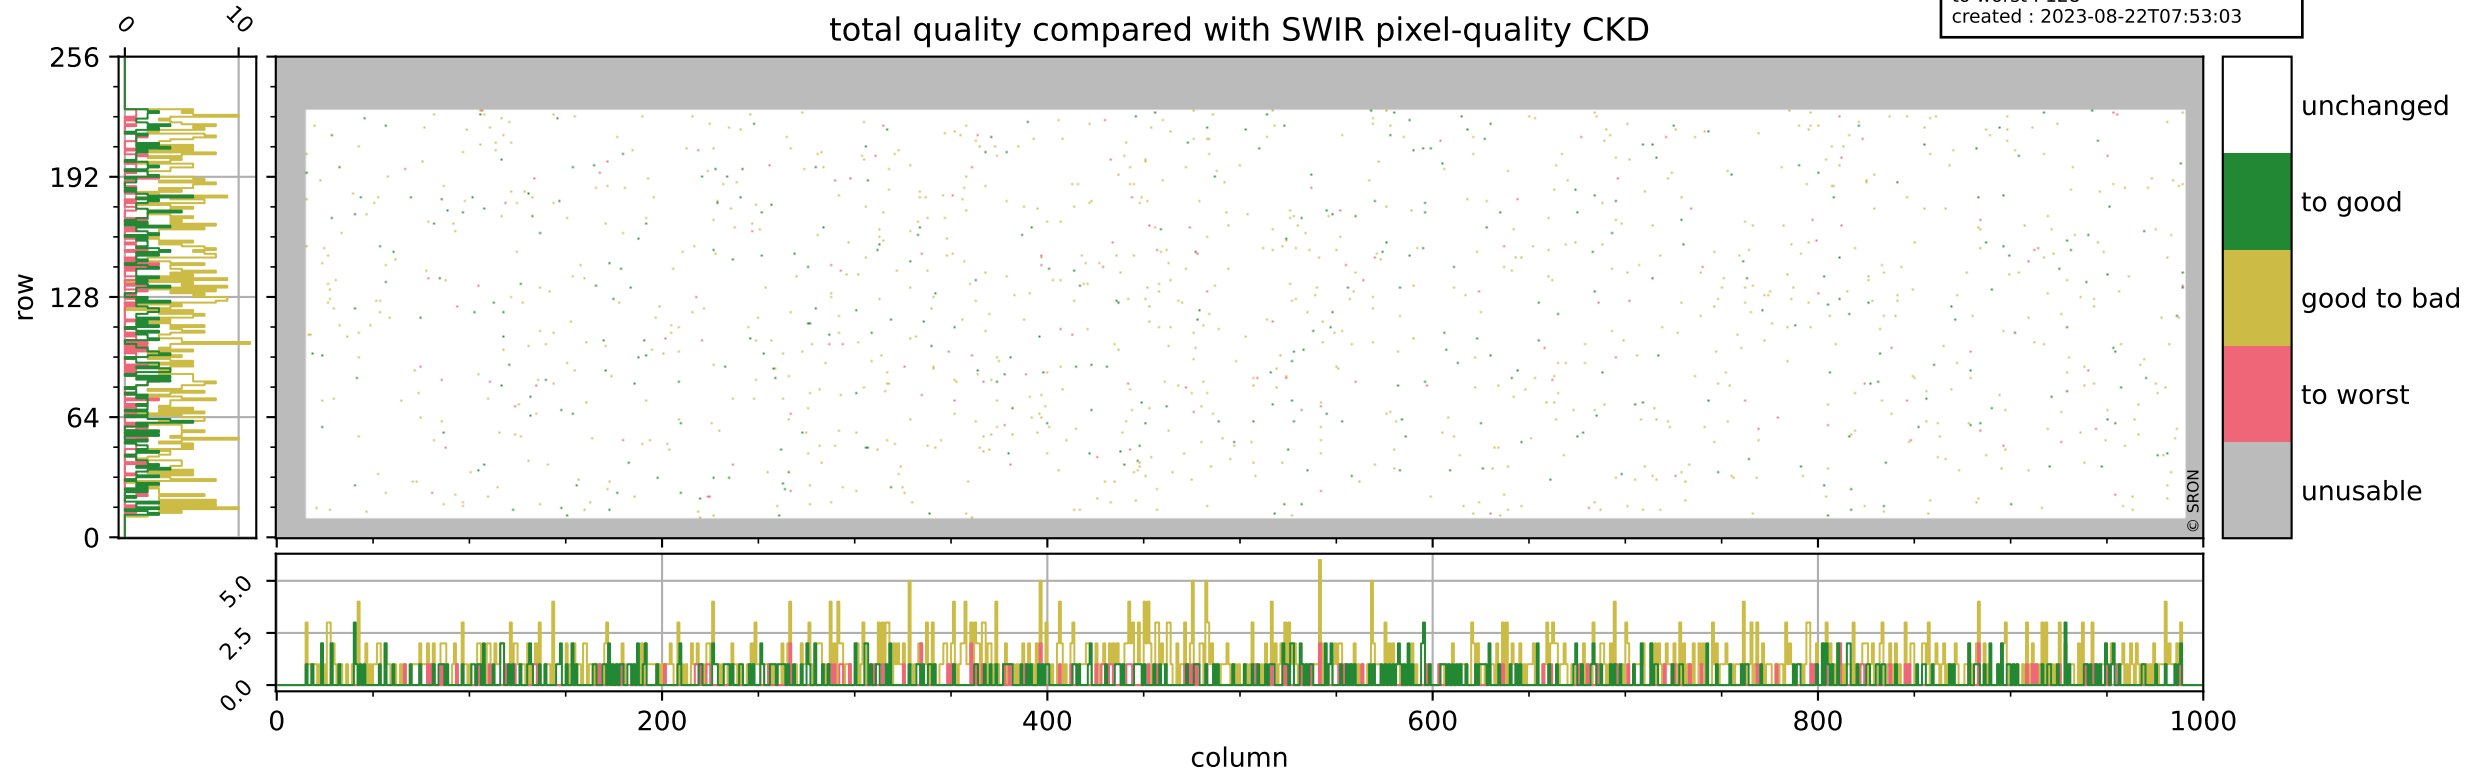

orbits : 19 in [7132, 7177]
coverage : 2019-02-28 / 2019-03-03
bad (quality < 0.8) : 293
worst (quality < 0.1) : 118
created : 2023-08-22T07:53:02

Tropomi SWIR pixel quality (official)

orbits : 19 in [7132, 7177]
coverage : 2019-02-28 / 2019-03-03
bad (quality < 0.8) : 2671
worst (quality < 0.1) : 258
created : 2023-08-22T07:53:02

pixel-quality map (noise average)

Tropomi SWIR pixel quality (official)

orbits : 19 in [7132, 7177]
coverage : 2019-02-28 / 2019-03-03
to good : 349
good to bad : 881
to worst : 128
created : 2023-08-22T07:53:03

total quality compared with SWIR pixel-quality CKD

Tropomi SWIR pixel quality (official)

orbits : 19 in [7132, 7177]
coverage : 2019-02-28 / 2019-03-03
created : 2023-08-22T07:53:03

Histograms of pixel-quality

Tropomi SWIR pixel quality (official) ground-tracks of Sentinel-5P

orbits : 19 in [7132, 7177]
coverage : 2019-02-28 / 2019-03-03
created : 2023-08-22T07:53:03

Tropomi SWIR pixel quality (official)

orbits : [2827, 7177]
coverage : 2018-04-30 / 2019-03-03
created : 2023-08-22T07:53:04