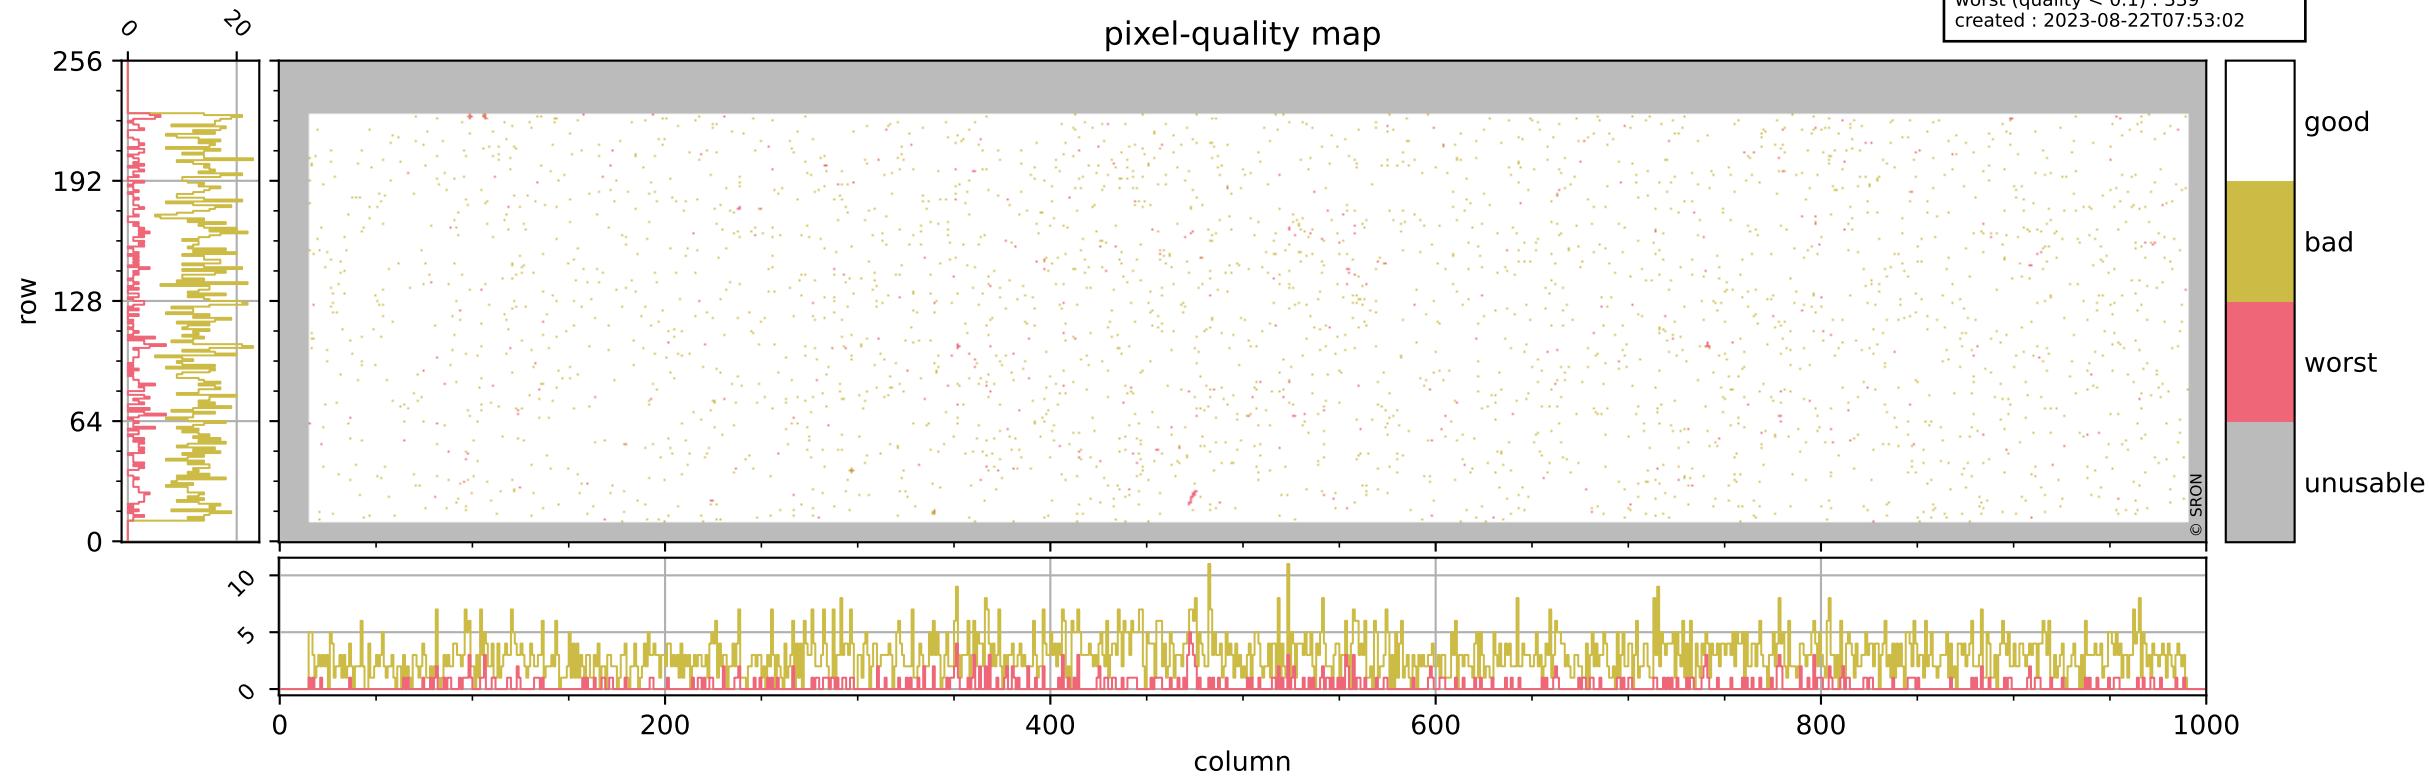

Tropomi SWIR pixel quality (official)

orbits : 19 in [7132, 7177]
coverage : 2019-02-28 / 2019-03-03
bad (quality < 0.8) : 2913
worst (quality < 0.1) : 339
created : 2023-08-22T07:53:02

Tropomi SWIR pixel quality (official)

orbits : 19 in [7132, 7177]
coverage : 2019-02-28 / 2019-03-03
bad (quality < 0.8) : 293
worst (quality < 0.1) : 118
created : 2023-08-22T07:53:02

Tropomi SWIR pixel quality (official)

orbits : 19 in [7132, 7177]
coverage : 2019-02-28 / 2019-03-03
bad (quality < 0.8) : 2671
worst (quality < 0.1) : 258
created : 2023-08-22T07:53:02

pixel-quality map (noise average)

Tropomi SWIR pixel quality (official)

orbits : 19 in [7132, 7177]
coverage : 2019-02-28 / 2019-03-03
to good : 349
good to bad : 881
to worst : 128
created : 2023-08-22T07:53:03

Tropomi SWIR pixel quality (official) ground-tracks of Sentinel-5P

orbits : 19 in [7132, 7177]
coverage : 2019-02-28 / 2019-03-03
created : 2023-08-22T07:53:03

Tropomi SWIR pixel quality (official)

orbits : [2827, 7177]
coverage : 2018-04-30 / 2019-03-03
created : 2023-08-22T07:53:04