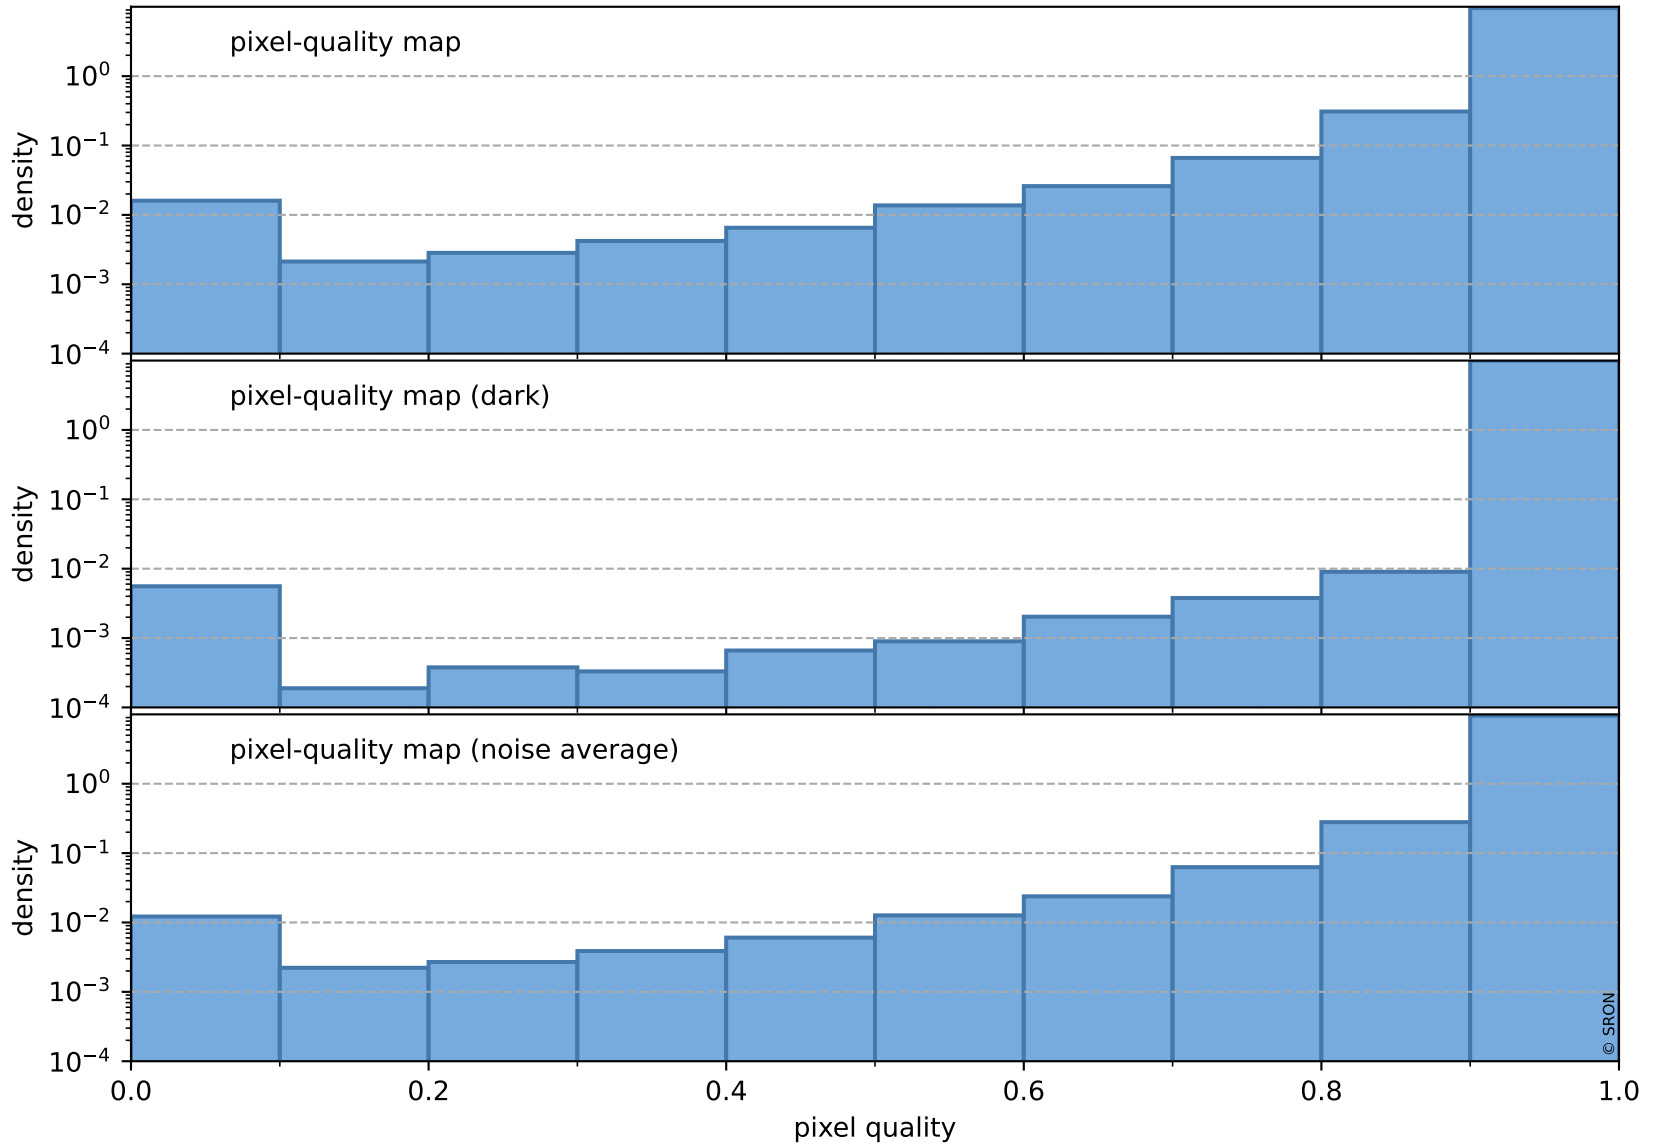

orbits : 19 in [7132, 7177]
coverage : 2019-02-28 / 2019-03-03
bad (quality < 0.8) : 293
worst (quality < 0.1) : 118
created : 2023-08-22T07:53:02

Tropomi SWIR pixel quality (official)

orbits : 19 in [7132, 7177]
coverage : 2019-02-28 / 2019-03-03
bad (quality < 0.8) : 2671
worst (quality < 0.1) : 258
created : 2023-08-22T07:53:02

pixel-quality map (noise average)

Tropomi SWIR pixel quality (official)

orbits : 19 in [7132, 7177]
coverage : 2019-02-28 / 2019-03-03
to good : 349
good to bad : 881
to worst : 128
created : 2023-08-22T07:53:03

total quality compared with SWIR pixel-quality CKD

Tropomi SWIR pixel quality (official)

orbits : 19 in [7132, 7177]
coverage : 2019-02-28 / 2019-03-03
created : 2023-08-22T07:53:03

Histograms of pixel-quality

Tropomi SWIR pixel quality (official) ground-tracks of Sentinel-5P

orbits : 19 in [7132, 7177]
coverage : 2019-02-28 / 2019-03-03
created : 2023-08-22T07:53:03

Tropomi SWIR pixel quality (official)

orbits : [2827, 7177]
coverage : 2018-04-30 / 2019-03-03
created : 2023-08-22T07:53:04