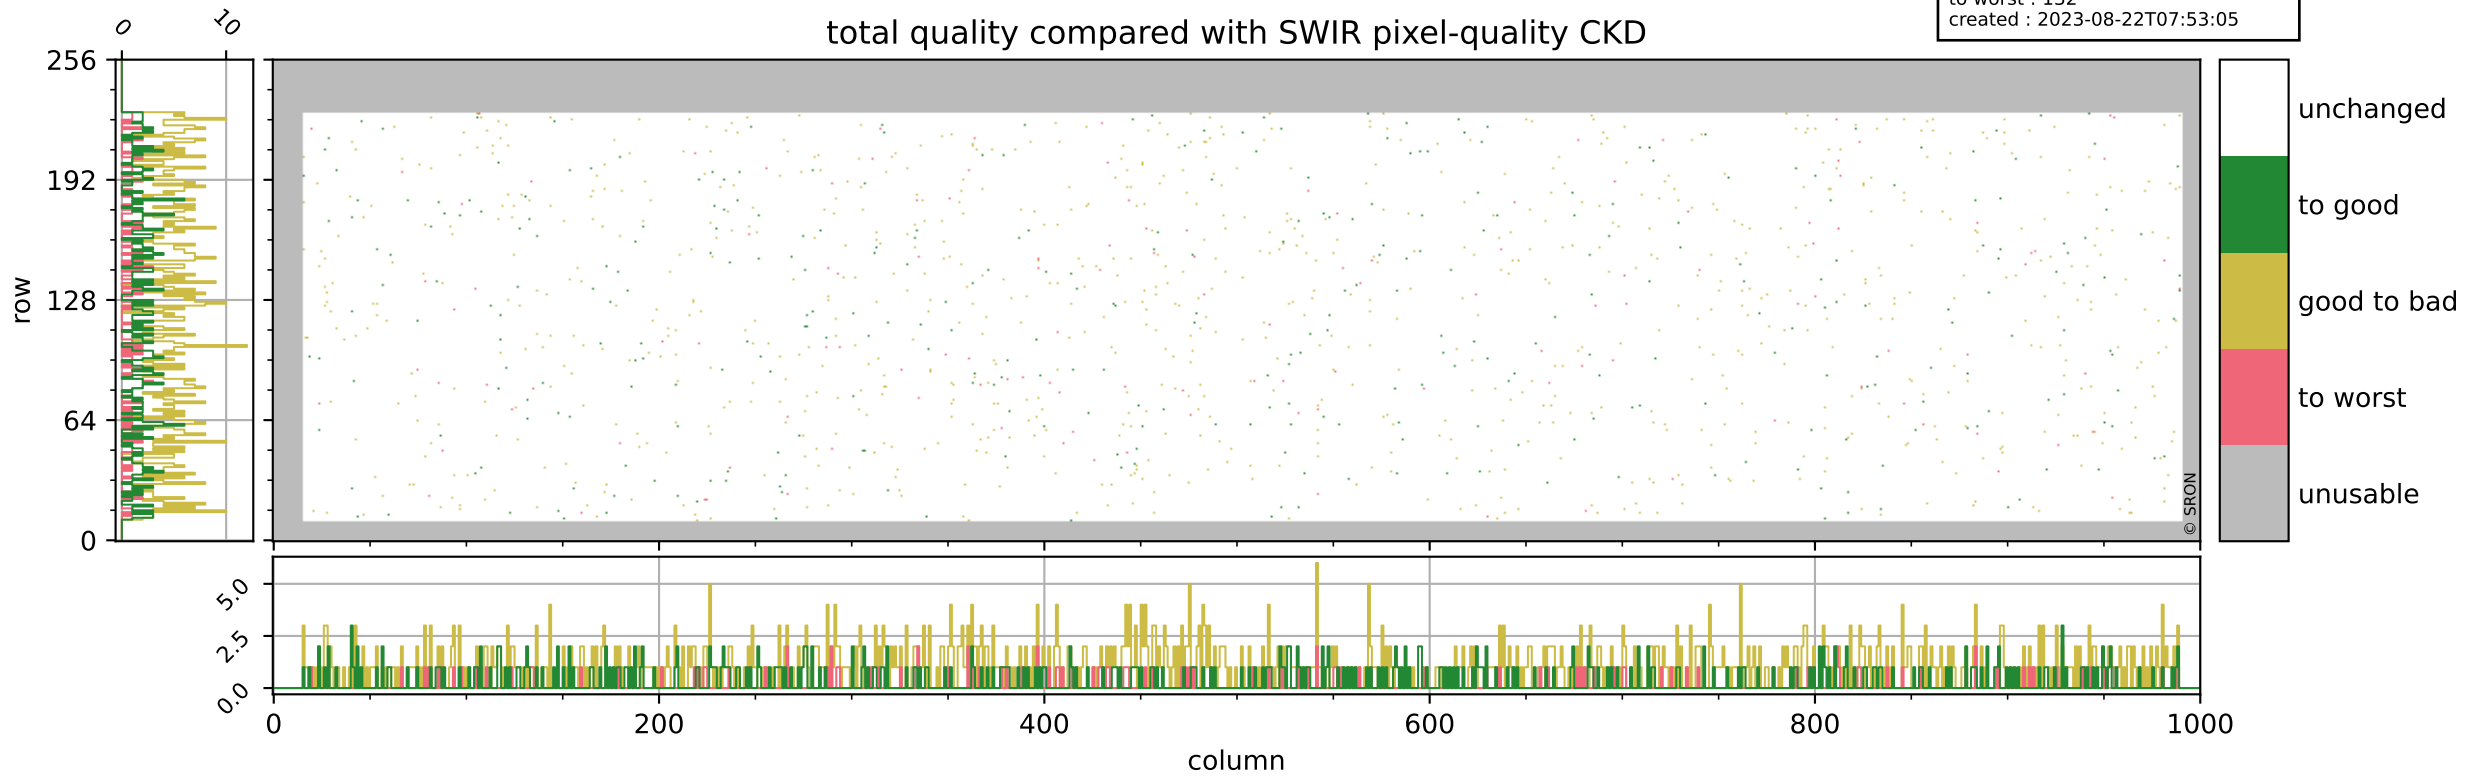

Tropomi SWIR pixel quality (official)

orbits : 18 in [7147, 7192]
coverage : 2019-03-01 / 2019-03-04
bad (quality < 0.8) : 297
worst (quality < 0.1) : 117
created : 2023-08-22T07:53:04

pixel-quality map (dark)

Tropomi SWIR pixel quality (official)

orbits : 18 in [7147, 7192]
coverage : 2019-03-01 / 2019-03-04
bad (quality < 0.8) : 2671
worst (quality < 0.1) : 261
created : 2023-08-22T07:53:05

Tropomi SWIR pixel quality (official)

orbits : 18 in [7147, 7192]
coverage : 2019-03-01 / 2019-03-04
to good : 350
good to bad : 876
to worst : 132
created : 2023-08-22T07:53:05

total quality compared with SWIR pixel-quality CKD

Tropomi SWIR pixel quality (official)

orbits : 18 in [7147, 7192]
coverage : 2019-03-01 / 2019-03-04
created : 2023-08-22T07:53:05

Histograms of pixel-quality

Tropomi SWIR pixel quality (official) ground-tracks of Sentinel-5P

orbits : 18 in [7147, 7192]
coverage : 2019-03-01 / 2019-03-04
created : 2023-08-22T07:53:05