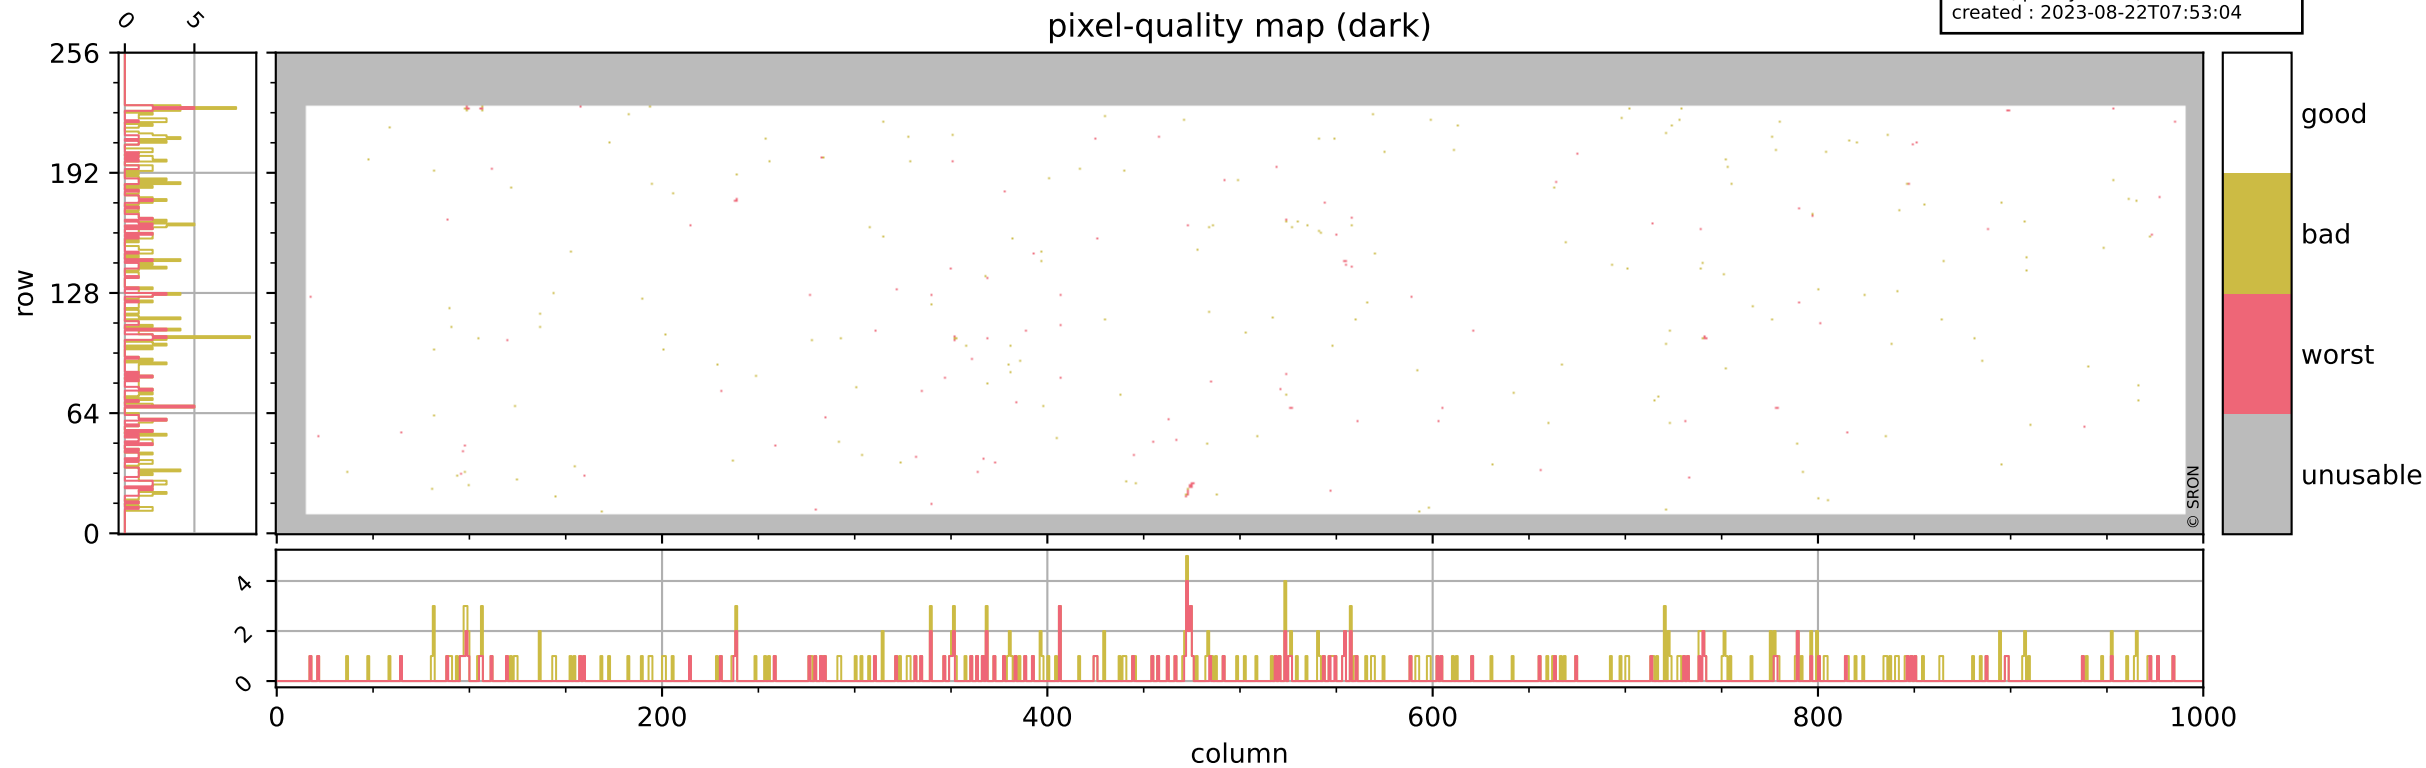

Tropomi SWIR pixel quality (official)

orbits : 18 in [7147, 7192]
coverage : 2019-03-01 / 2019-03-04
bad (quality < 0.8) : 2908
worst (quality < 0.1) : 340
created : 2023-08-22T07:53:04

pixel-quality map

Tropomi SWIR pixel quality (official)

orbits : 18 in [7147, 7192]
coverage : 2019-03-01 / 2019-03-04
bad (quality < 0.8) : 297
worst (quality < 0.1) : 117
created : 2023-08-22T07:53:04

pixel-quality map (dark)

Tropomi SWIR pixel quality (official)

orbits : 18 in [7147, 7192]
coverage : 2019-03-01 / 2019-03-04
bad (quality < 0.8) : 2671
worst (quality < 0.1) : 261
created : 2023-08-22T07:53:05

Tropomi SWIR pixel quality (official)

orbits : 18 in [7147, 7192]
coverage : 2019-03-01 / 2019-03-04
created : 2023-08-22T07:53:05

Histograms of pixel-quality

Tropomi SWIR pixel quality (official) ground-tracks of Sentinel-5P

orbits : 18 in [7147, 7192]
coverage : 2019-03-01 / 2019-03-04
created : 2023-08-22T07:53:05