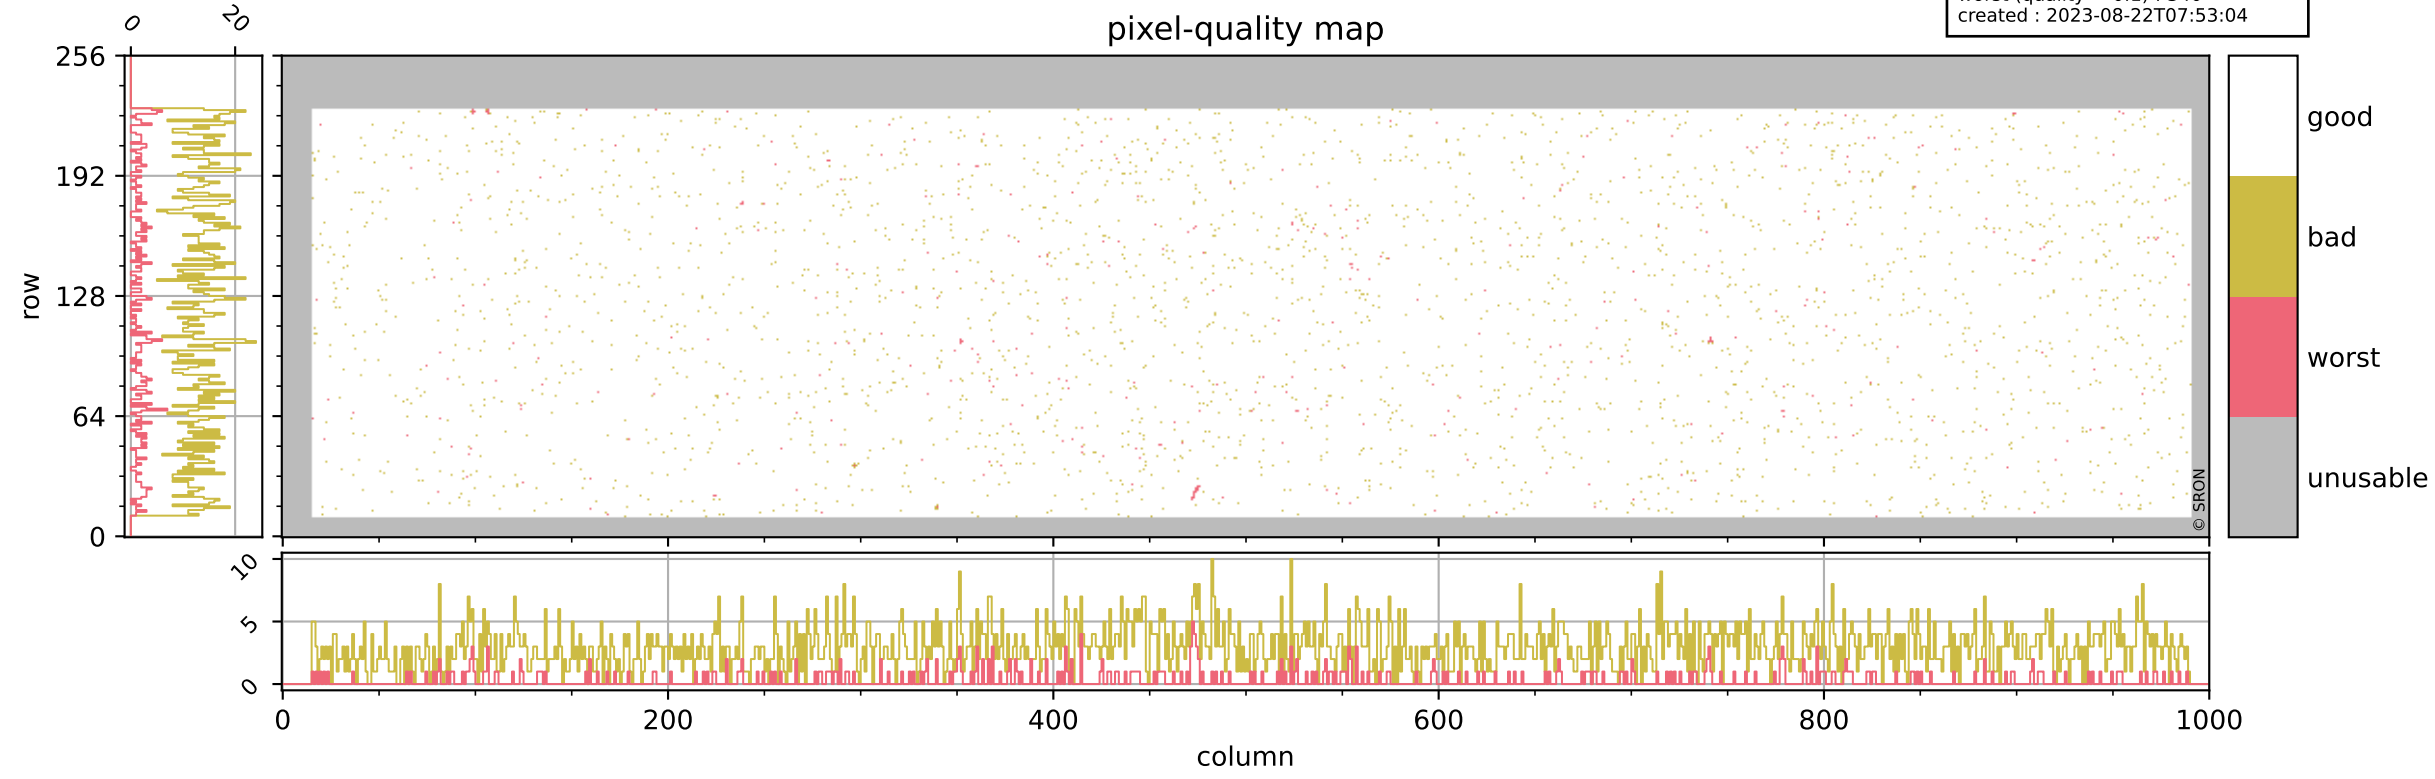

Tropomi SWIR pixel quality (official)

orbits : 18 in [7147, 7192]
coverage : 2019-03-01 / 2019-03-04
bad (quality < 0.8) : 2908
worst (quality < 0.1) : 340
created : 2023-08-22T07:53:04

pixel-quality map

Tropomi SWIR pixel quality (official)

orbits : 18 in [7147, 7192]
coverage : 2019-03-01 / 2019-03-04
bad (quality < 0.8) : 297
worst (quality < 0.1) : 117
created : 2023-08-22T07:53:04

pixel-quality map (dark)

Tropomi SWIR pixel quality (official)

orbits : 18 in [7147, 7192]
coverage : 2019-03-01 / 2019-03-04
bad (quality < 0.8) : 2671
worst (quality < 0.1) : 261
created : 2023-08-22T07:53:05

Tropomi SWIR pixel quality (official)

orbits : 18 in [7147, 7192]
coverage : 2019-03-01 / 2019-03-04
created : 2023-08-22T07:53:05

Histograms of pixel-quality

Tropomi SWIR pixel quality (official) ground-tracks of Sentinel-5P

orbits : 18 in [7147, 7192]
coverage : 2019-03-01 / 2019-03-04
created : 2023-08-22T07:53:05