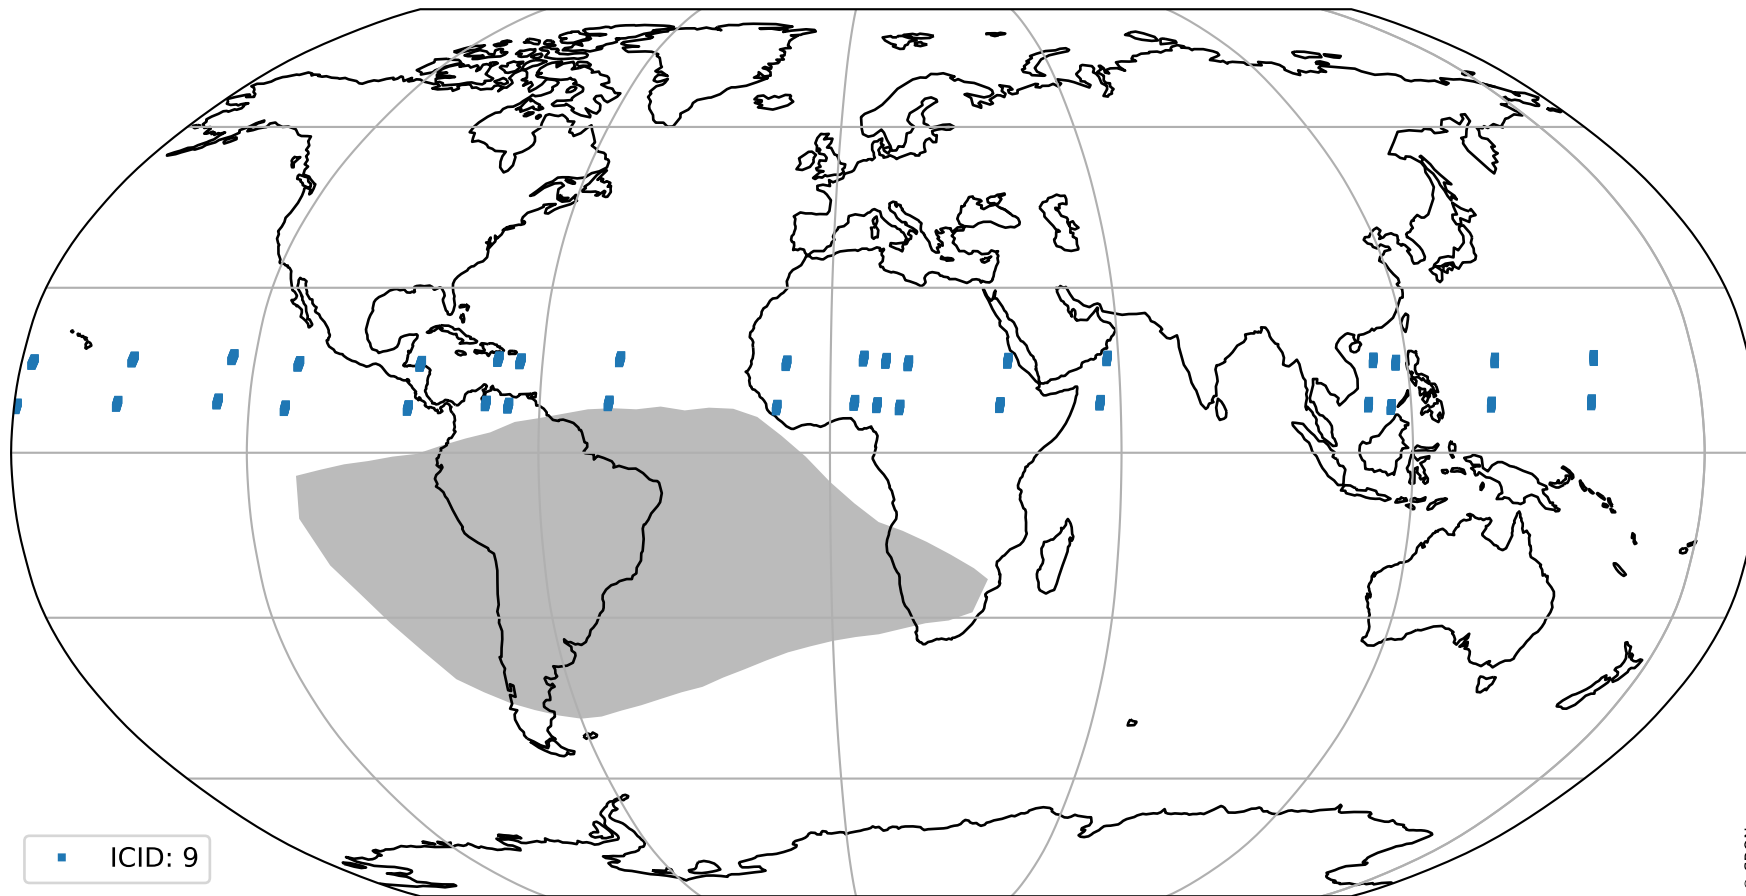

Tropomi SWIR pixel quality (official)

orbits : 18 in [7147, 7192]
coverage : 2019-03-01 / 2019-03-04
bad (quality < 0.8) : 2671
worst (quality < 0.1) : 261
created : 2023-08-22T07:53:05

Tropomi SWIR pixel quality (official)

orbits : 18 in [7147, 7192]
coverage : 2019-03-01 / 2019-03-04
to good : 350
good to bad : 876
to worst : 132
created : 2023-08-22T07:53:05

total quality compared with SWIR pixel-quality CKD

Tropomi SWIR pixel quality (official)

orbits : 18 in [7147, 7192]
coverage : 2019-03-01 / 2019-03-04
created : 2023-08-22T07:53:05

Histograms of pixel-quality

Tropomi SWIR pixel quality (official) ground-tracks of Sentinel-5P

orbits : 18 in [7147, 7192]
coverage : 2019-03-01 / 2019-03-04
created : 2023-08-22T07:53:05