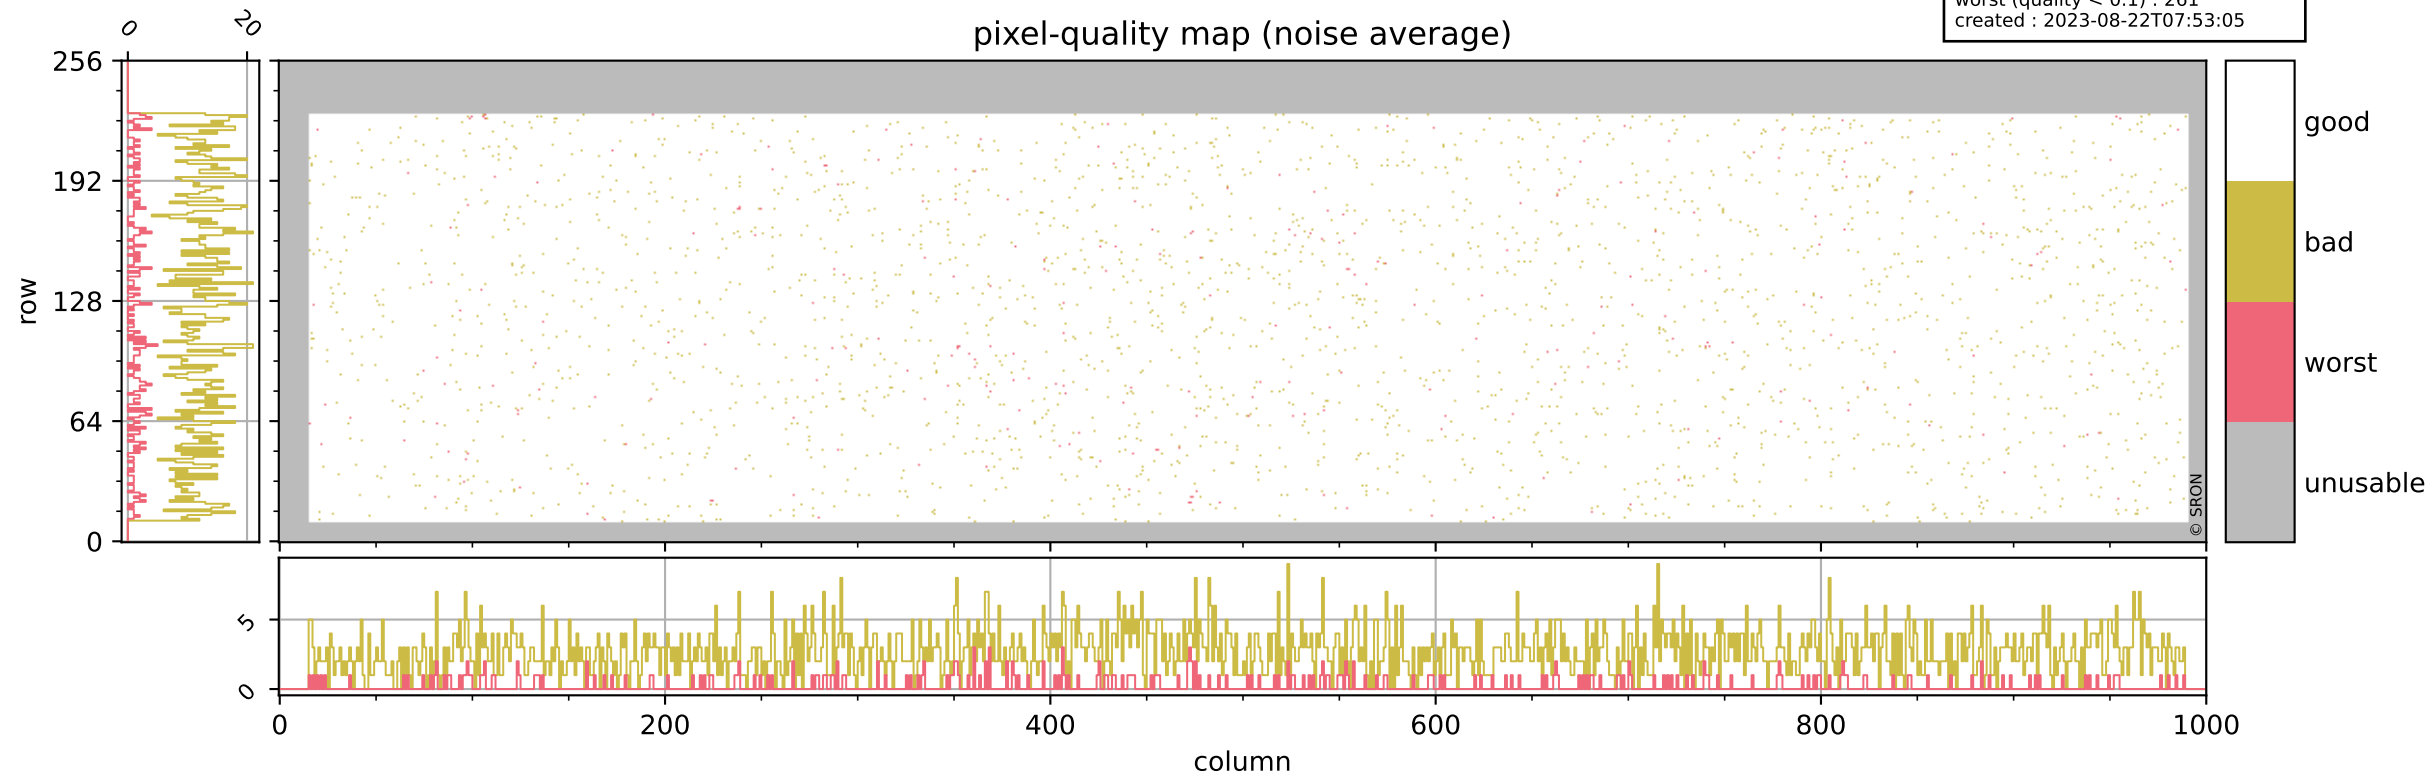

Tropomi SWIR pixel quality (official)

orbits : 18 in [7147, 7192]
coverage : 2019-03-01 / 2019-03-04
bad (quality < 0.8) : 297
worst (quality < 0.1) : 117
created : 2023-08-22T07:53:04

pixel-quality map (dark)

Tropomi SWIR pixel quality (official)

orbits : 18 in [7147, 7192]
coverage : 2019-03-01 / 2019-03-04
bad (quality < 0.8) : 2671
worst (quality < 0.1) : 261
created : 2023-08-22T07:53:05

Tropomi SWIR pixel quality (official)

orbits : 18 in [7147, 7192]
coverage : 2019-03-01 / 2019-03-04
to good : 350
good to bad : 876
to worst : 132
created : 2023-08-22T07:53:05

total quality compared with SWIR pixel-quality CKD

Tropomi SWIR pixel quality (official)

orbits : 18 in [7147, 7192]
coverage : 2019-03-01 / 2019-03-04
created : 2023-08-22T07:53:05

Histograms of pixel-quality

Tropomi SWIR pixel quality (official) ground-tracks of Sentinel-5P

orbits : 18 in [7147, 7192]
coverage : 2019-03-01 / 2019-03-04
created : 2023-08-22T07:53:05