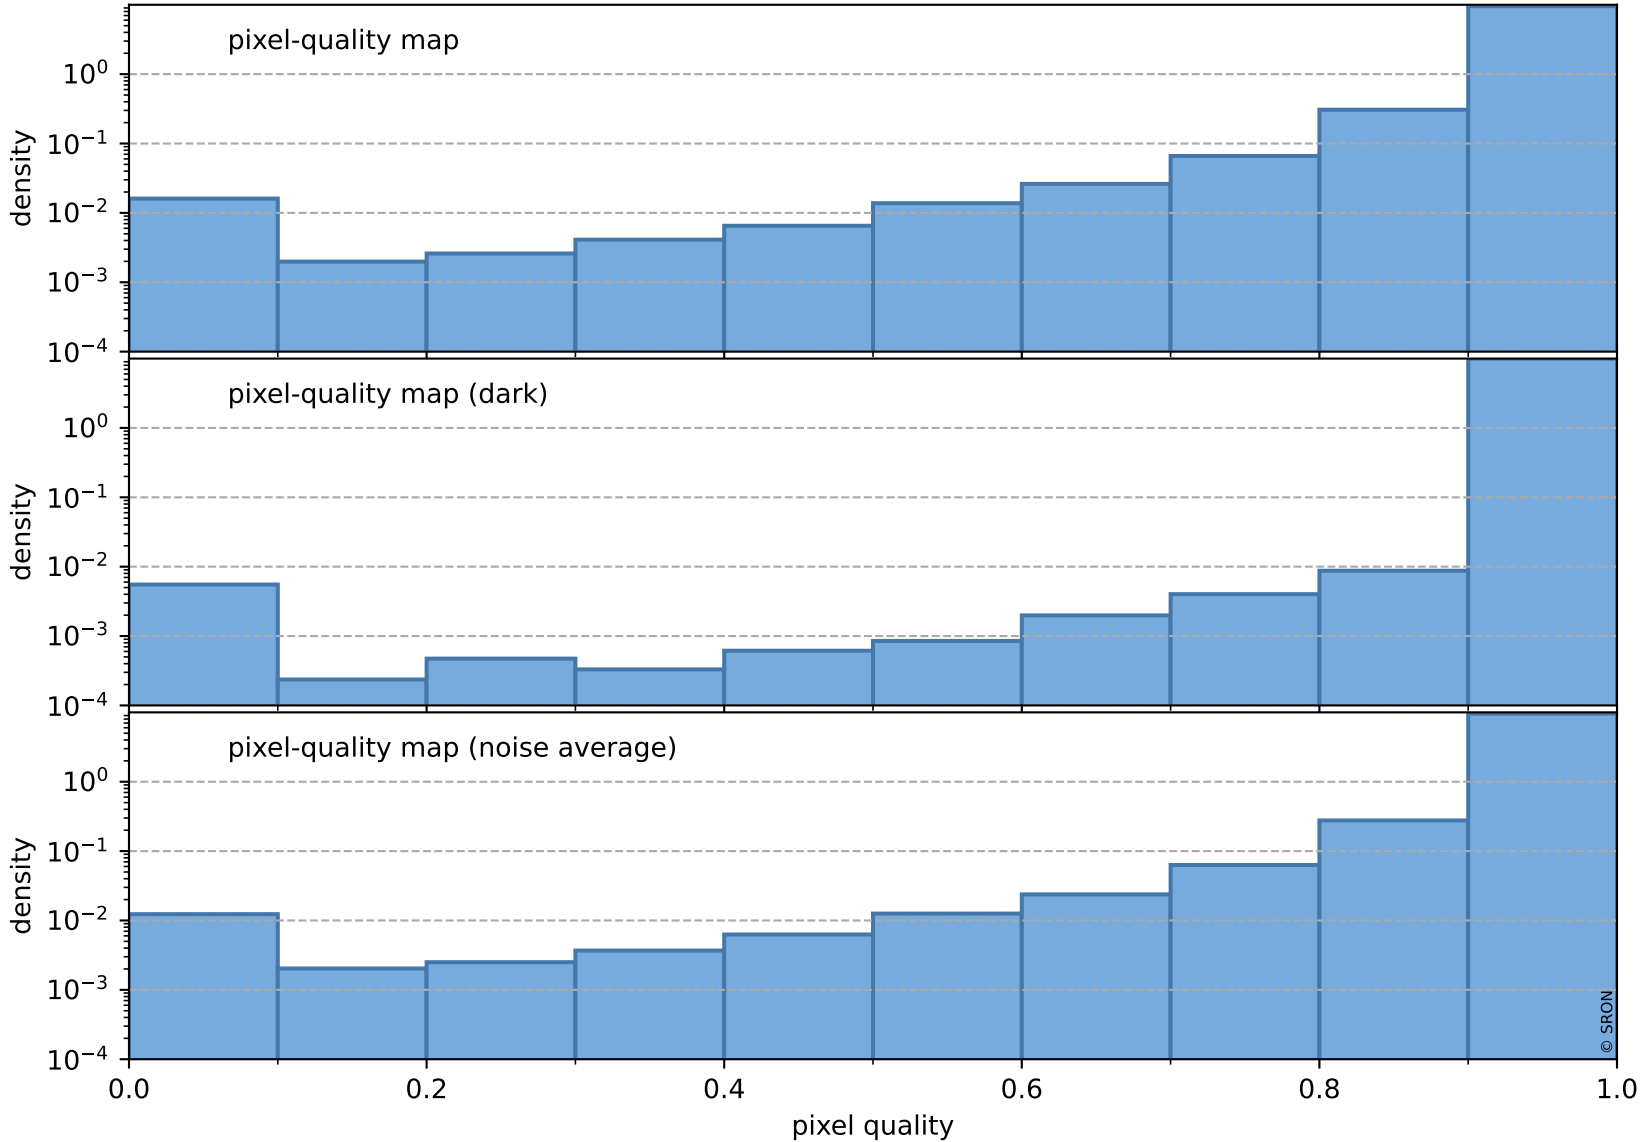

orbits : 18 in [7147, 7192]
coverage : 2019-03-01 / 2019-03-04
to good : 350
good to bad : 876
to worst : 132
created : 2023-08-22T07:53:05

total quality compared with SWIR pixel-quality CKD

Tropomi SWIR pixel quality (official)

orbits : 18 in [7147, 7192]
coverage : 2019-03-01 / 2019-03-04
created : 2023-08-22T07:53:05

Histograms of pixel-quality

Tropomi SWIR pixel quality (official) ground-tracks of Sentinel-5P

orbits : 18 in [7147, 7192]
coverage : 2019-03-01 / 2019-03-04
created : 2023-08-22T07:53:05

Tropomi SWIR pixel quality (official)

orbits : [2827, 7192]
coverage : 2018-04-30 / 2019-03-04
created : 2023-08-22T07:53:06

trend of pixel quality & temperatures