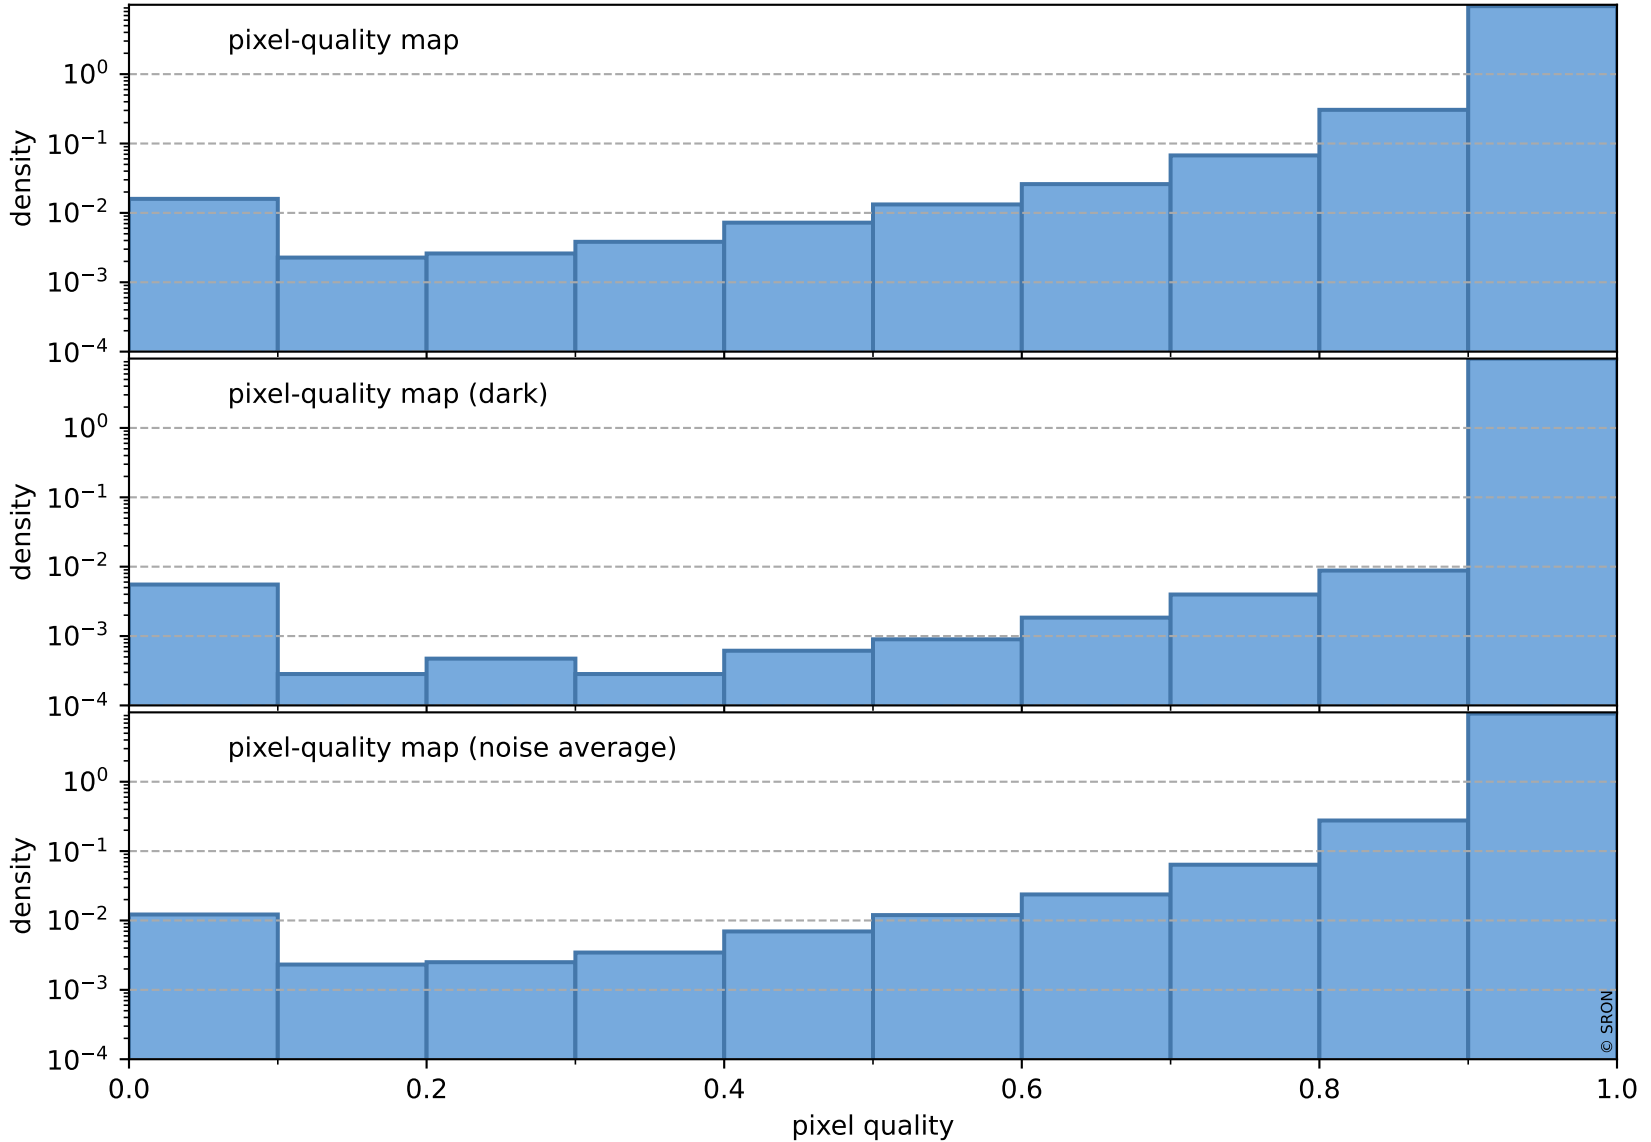

orbits : 19 in [7162, 7207]
coverage : 2019-03-02 / 2019-03-05
to good : 346
good to bad : 893
to worst : 130
created : 2023-08-22T07:53:07

total quality compared with SWIR pixel-quality CKD

Tropomi SWIR pixel quality (official)

orbits : 19 in [7162, 7207]
coverage : 2019-03-02 / 2019-03-05
created : 2023-08-22T07:53:07

Histograms of pixel-quality

Tropomi SWIR pixel quality (official) ground-tracks of Sentinel-5P

orbits : 19 in [7162, 7207]
coverage : 2019-03-02 / 2019-03-05
created : 2023-08-22T07:53:08

Tropomi SWIR pixel quality (official)

orbits : [2827, 7207]
coverage : 2018-04-30 / 2019-03-05
created : 2023-08-22T07:53:08

trend of pixel quality & temperatures