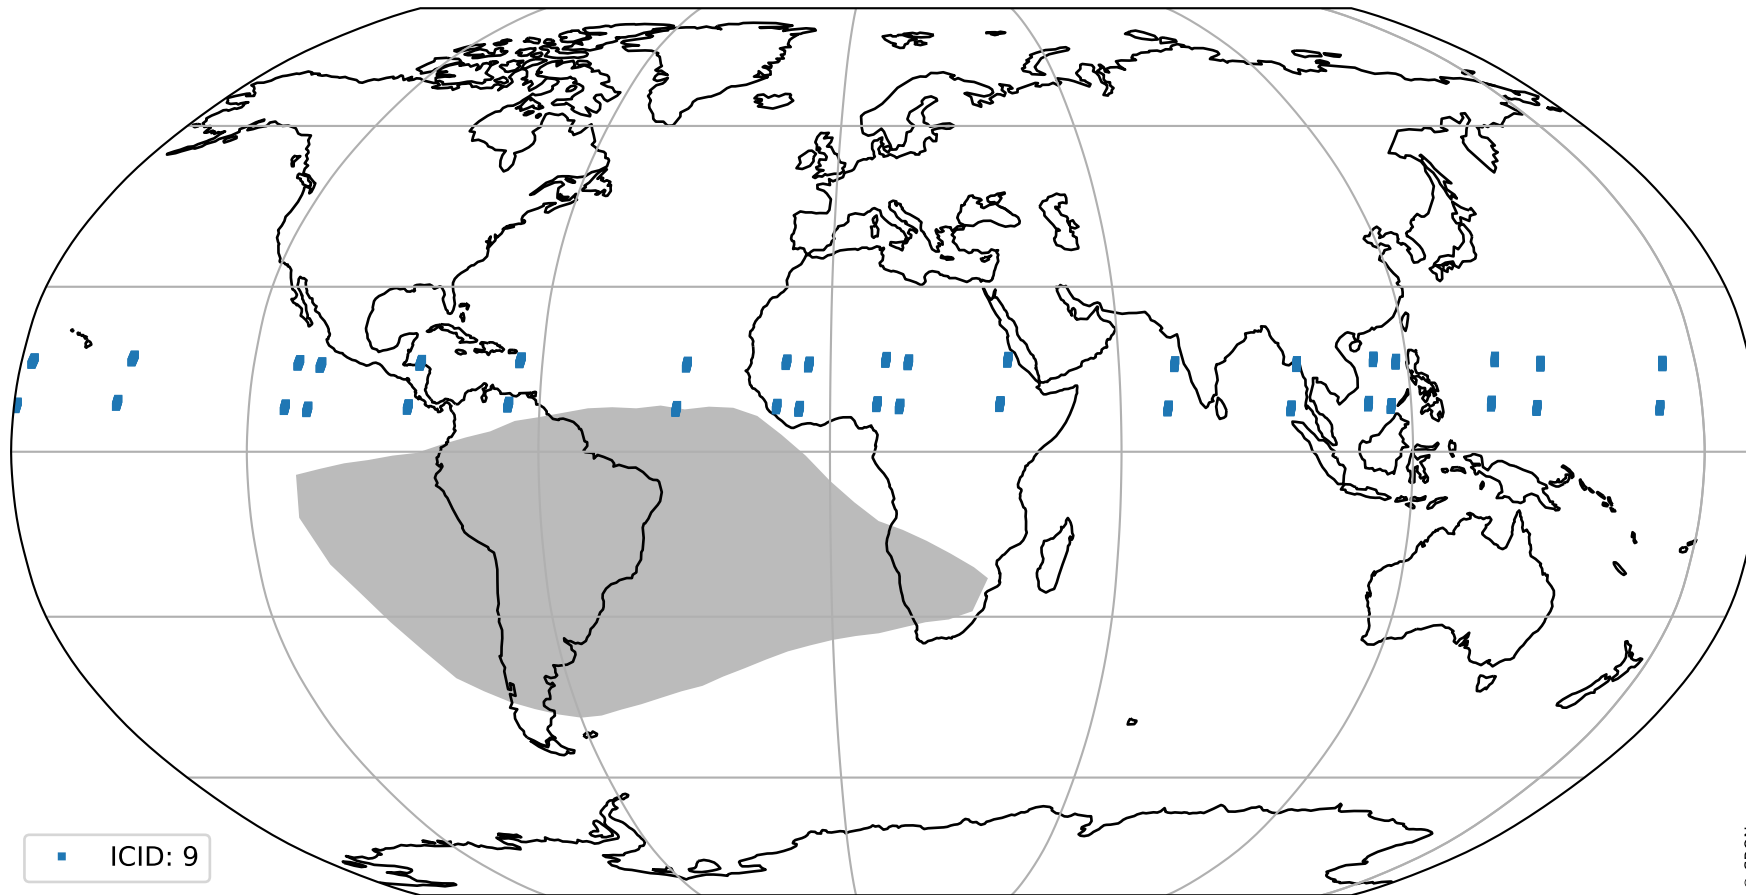

orbits : 19 in [7162, 7207]
coverage : 2019-03-02 / 2019-03-05
bad (quality < 0.8) : 2682
worst (quality < 0.1) : 258
created : 2023-08-22T07:53:07

pixel-quality map (noise average)

Tropomi SWIR pixel quality (official)

orbits : 19 in [7162, 7207]
coverage : 2019-03-02 / 2019-03-05
to good : 346
good to bad : 893
to worst : 130
created : 2023-08-22T07:53:07

total quality compared with SWIR pixel-quality CKD

Tropomi SWIR pixel quality (official)

orbits : 19 in [7162, 7207]
coverage : 2019-03-02 / 2019-03-05
created : 2023-08-22T07:53:07

Histograms of pixel-quality

Tropomi SWIR pixel quality (official) ground-tracks of Sentinel-5P

orbits : 19 in [7162, 7207]
coverage : 2019-03-02 / 2019-03-05
created : 2023-08-22T07:53:08

Tropomi SWIR pixel quality (official)

orbits : [2827, 7207]
coverage : 2018-04-30 / 2019-03-05
created : 2023-08-22T07:53:08

trend of pixel quality & temperatures