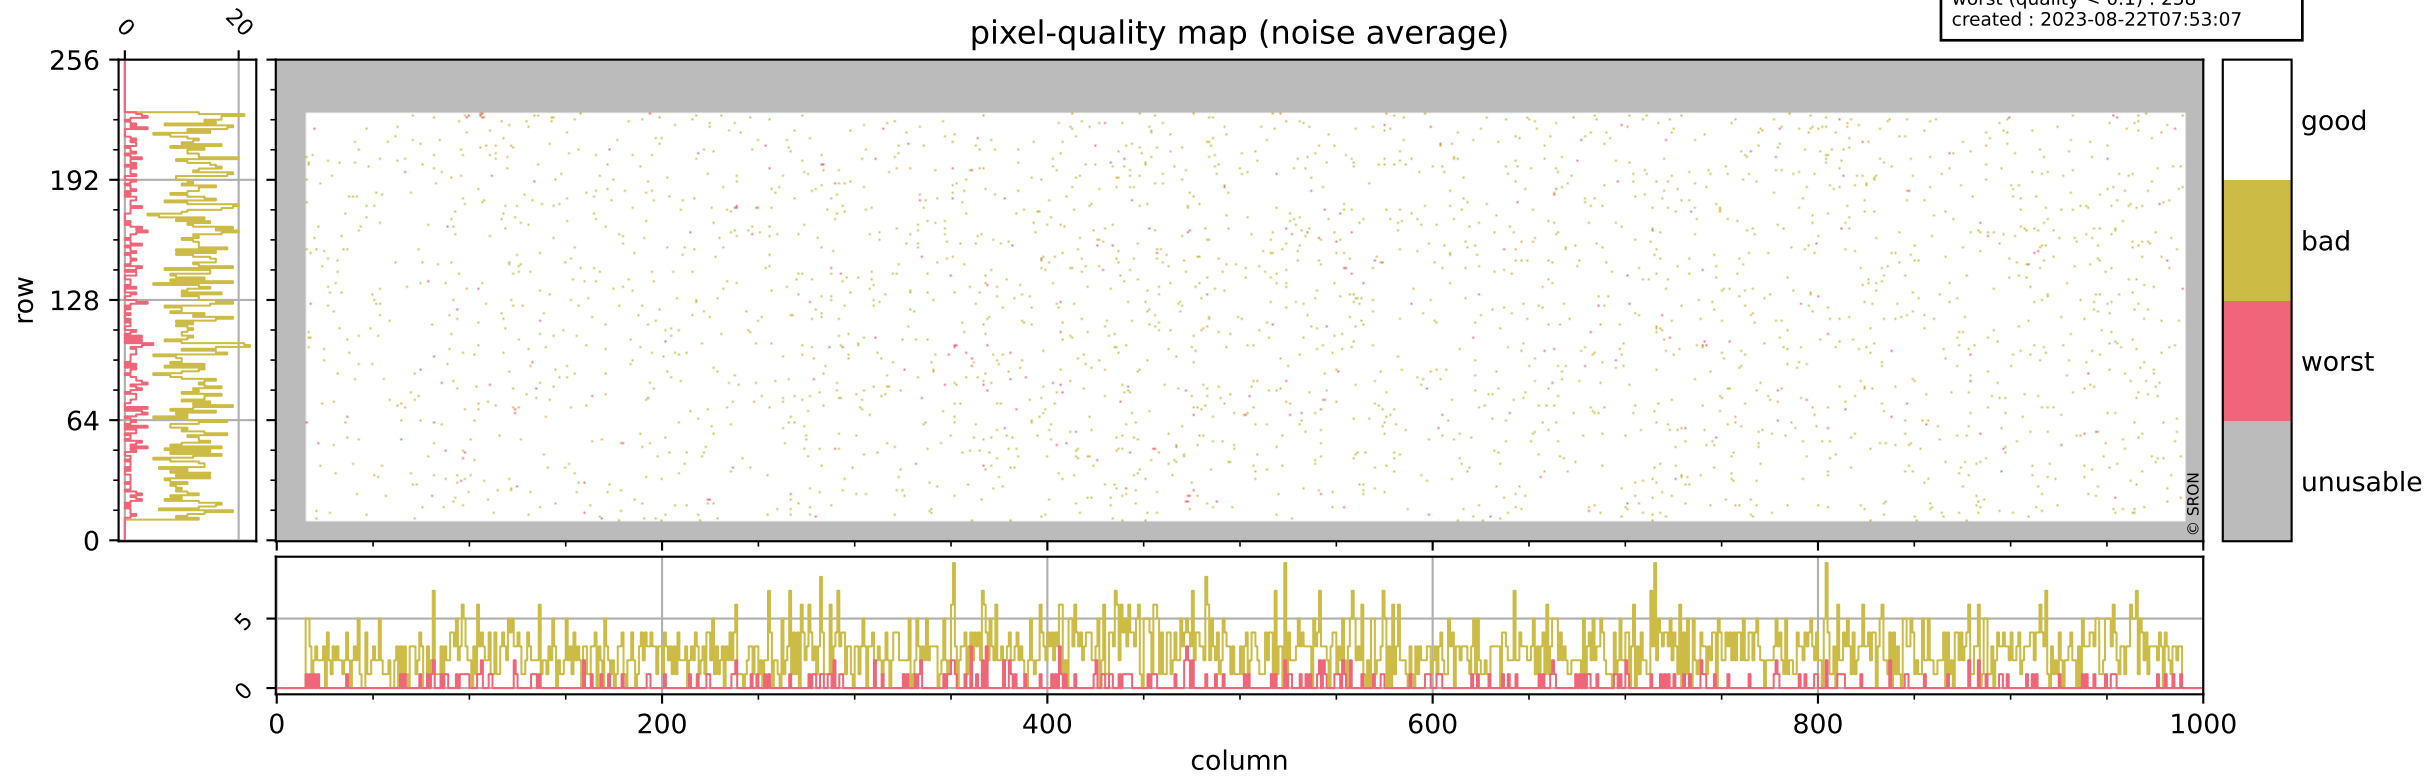

Tropomi SWIR pixel quality (official)

orbits : 19 in [7162, 7207]
coverage : 2019-03-02 / 2019-03-05
bad (quality < 0.8) : 294
worst (quality < 0.1) : 117
created : 2023-08-22T07:53:07

Tropomi SWIR pixel quality (official)

orbits : 19 in [7162, 7207]
coverage : 2019-03-02 / 2019-03-05
bad (quality < 0.8) : 2682
worst (quality < 0.1) : 258
created : 2023-08-22T07:53:07

pixel-quality map (noise average)

Tropomi SWIR pixel quality (official)

orbits : 19 in [7162, 7207]
coverage : 2019-03-02 / 2019-03-05
to good : 346
good to bad : 893
to worst : 130
created : 2023-08-22T07:53:07

total quality compared with SWIR pixel-quality CKD

Tropomi SWIR pixel quality (official)

orbits : 19 in [7162, 7207]
coverage : 2019-03-02 / 2019-03-05
created : 2023-08-22T07:53:07

Histograms of pixel-quality

Tropomi SWIR pixel quality (official) ground-tracks of Sentinel-5P

orbits : 19 in [7162, 7207]
coverage : 2019-03-02 / 2019-03-05
created : 2023-08-22T07:53:08