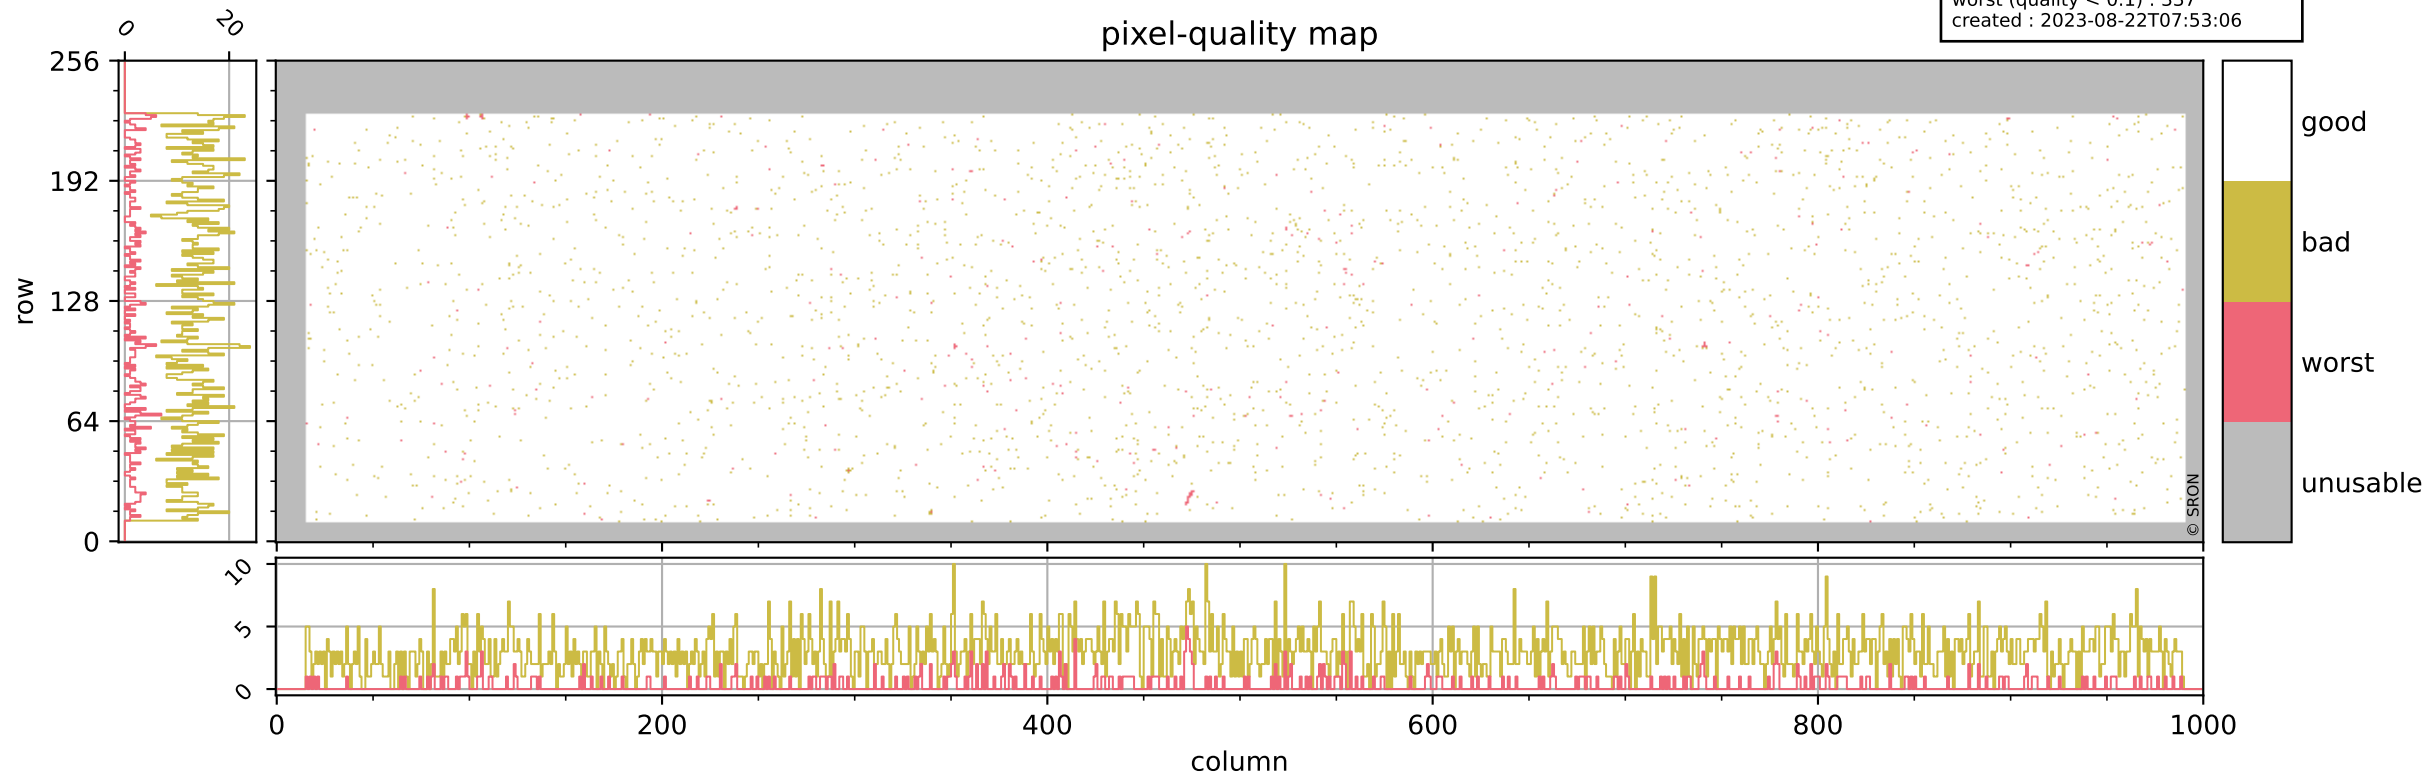

Tropomi SWIR pixel quality (official)

orbits : 19 in [7162, 7207]
coverage : 2019-03-02 / 2019-03-05
bad (quality < 0.8) : 2929
worst (quality < 0.1) : 337
created : 2023-08-22T07:53:06

pixel-quality map

Tropomi SWIR pixel quality (official)

orbits : 19 in [7162, 7207]
coverage : 2019-03-02 / 2019-03-05
bad (quality < 0.8) : 294
worst (quality < 0.1) : 117
created : 2023-08-22T07:53:07

Tropomi SWIR pixel quality (official)

orbits : 19 in [7162, 7207]
coverage : 2019-03-02 / 2019-03-05
bad (quality < 0.8) : 2682
worst (quality < 0.1) : 258
created : 2023-08-22T07:53:07

pixel-quality map (noise average)

Tropomi SWIR pixel quality (official)

orbits : 19 in [7162, 7207]
coverage : 2019-03-02 / 2019-03-05
created : 2023-08-22T07:53:07

Histograms of pixel-quality

Tropomi SWIR pixel quality (official) ground-tracks of Sentinel-5P

orbits : 19 in [7162, 7207]
coverage : 2019-03-02 / 2019-03-05
created : 2023-08-22T07:53:08