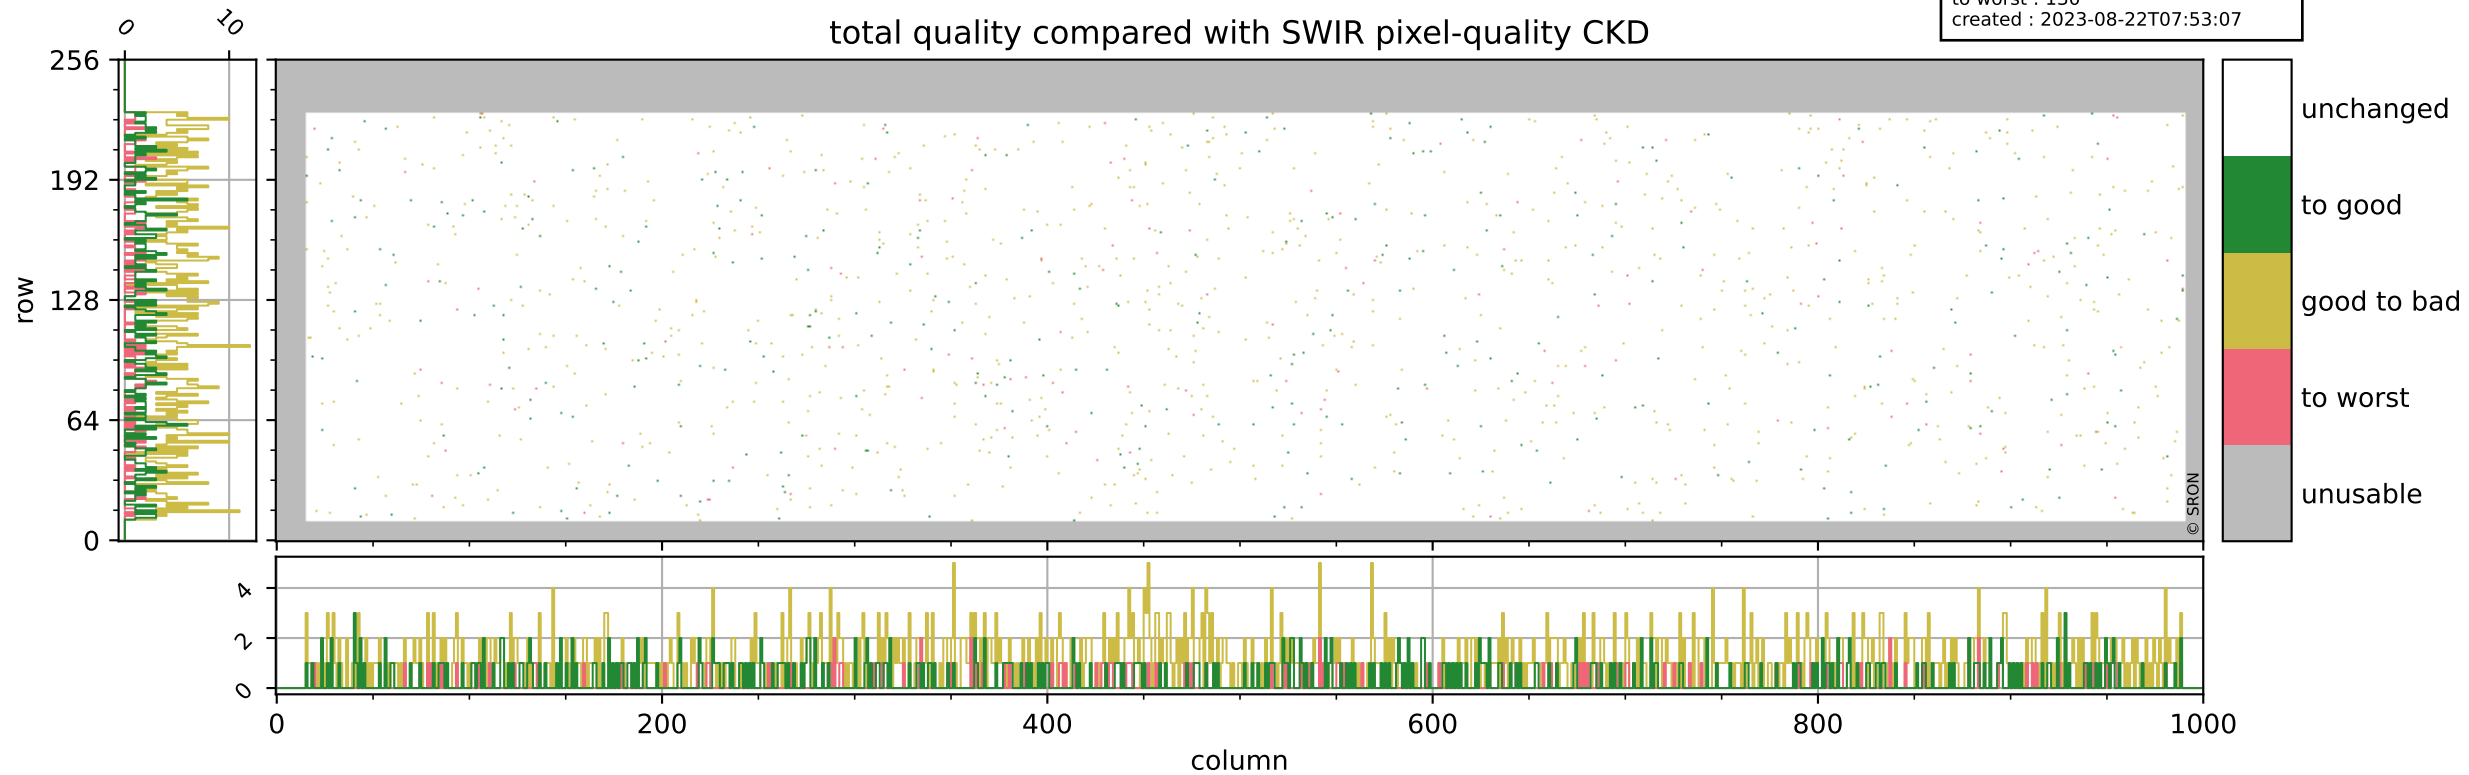

Tropomi SWIR pixel quality (official)

orbits : 19 in [7162, 7207]
coverage : 2019-03-02 / 2019-03-05
bad (quality < 0.8) : 294
worst (quality < 0.1) : 117
created : 2023-08-22T07:53:07

Tropomi SWIR pixel quality (official)

orbits : 19 in [7162, 7207]
coverage : 2019-03-02 / 2019-03-05
bad (quality < 0.8) : 2682
worst (quality < 0.1) : 258
created : 2023-08-22T07:53:07

pixel-quality map (noise average)

Tropomi SWIR pixel quality (official)

orbits : 19 in [7162, 7207]
coverage : 2019-03-02 / 2019-03-05
to good : 346
good to bad : 893
to worst : 130
created : 2023-08-22T07:53:07

total quality compared with SWIR pixel-quality CKD

Tropomi SWIR pixel quality (official)

orbits : 19 in [7162, 7207]
coverage : 2019-03-02 / 2019-03-05
created : 2023-08-22T07:53:07

Histograms of pixel-quality

Tropomi SWIR pixel quality (official) ground-tracks of Sentinel-5P

orbits : 19 in [7162, 7207]
coverage : 2019-03-02 / 2019-03-05
created : 2023-08-22T07:53:08