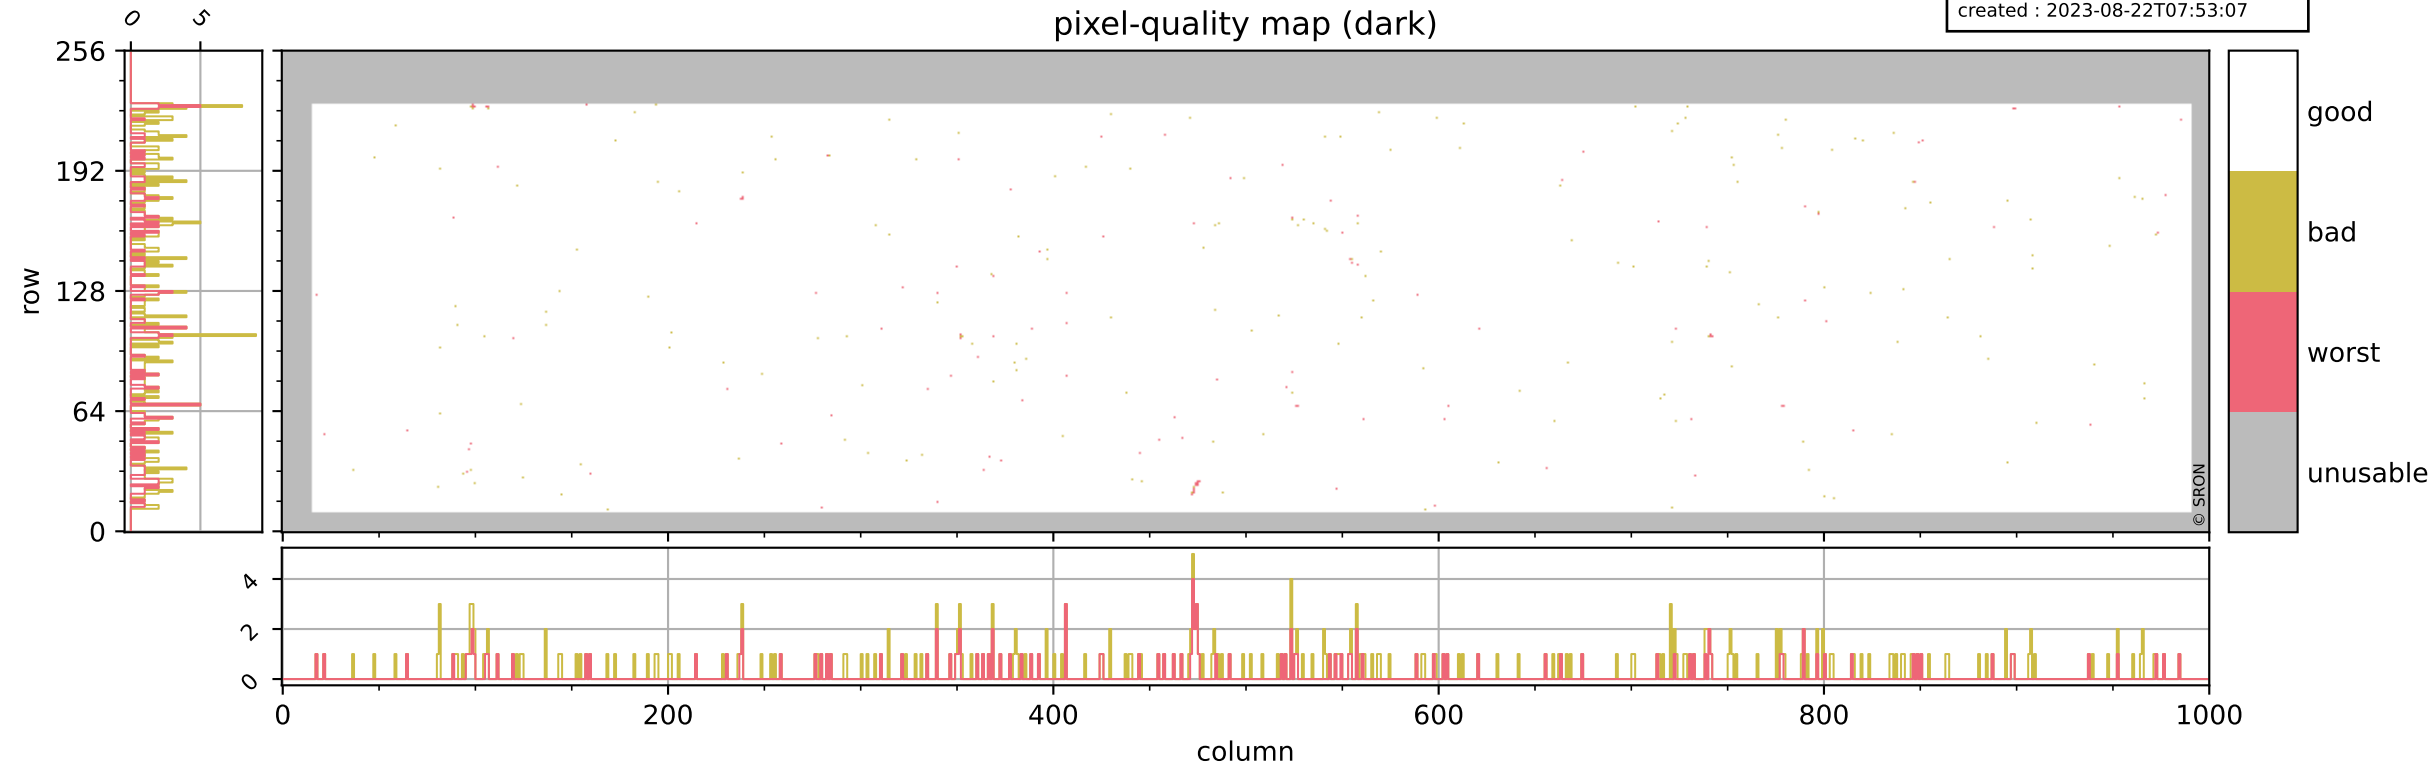

Tropomi SWIR pixel quality (official)

orbits : 19 in [7162, 7207]
coverage : 2019-03-02 / 2019-03-05
bad (quality < 0.8) : 2929
worst (quality < 0.1) : 337
created : 2023-08-22T07:53:06

pixel-quality map

Tropomi SWIR pixel quality (official)

orbits : 19 in [7162, 7207]
coverage : 2019-03-02 / 2019-03-05
bad (quality < 0.8) : 294
worst (quality < 0.1) : 117
created : 2023-08-22T07:53:07

Tropomi SWIR pixel quality (official)

orbits : 19 in [7162, 7207]
coverage : 2019-03-02 / 2019-03-05
bad (quality < 0.8) : 2682
worst (quality < 0.1) : 258
created : 2023-08-22T07:53:07

pixel-quality map (noise average)

Tropomi SWIR pixel quality (official)

orbits : 19 in [7162, 7207]
coverage : 2019-03-02 / 2019-03-05
created : 2023-08-22T07:53:07

Histograms of pixel-quality

Tropomi SWIR pixel quality (official) ground-tracks of Sentinel-5P

orbits : 19 in [7162, 7207]
coverage : 2019-03-02 / 2019-03-05
created : 2023-08-22T07:53:08