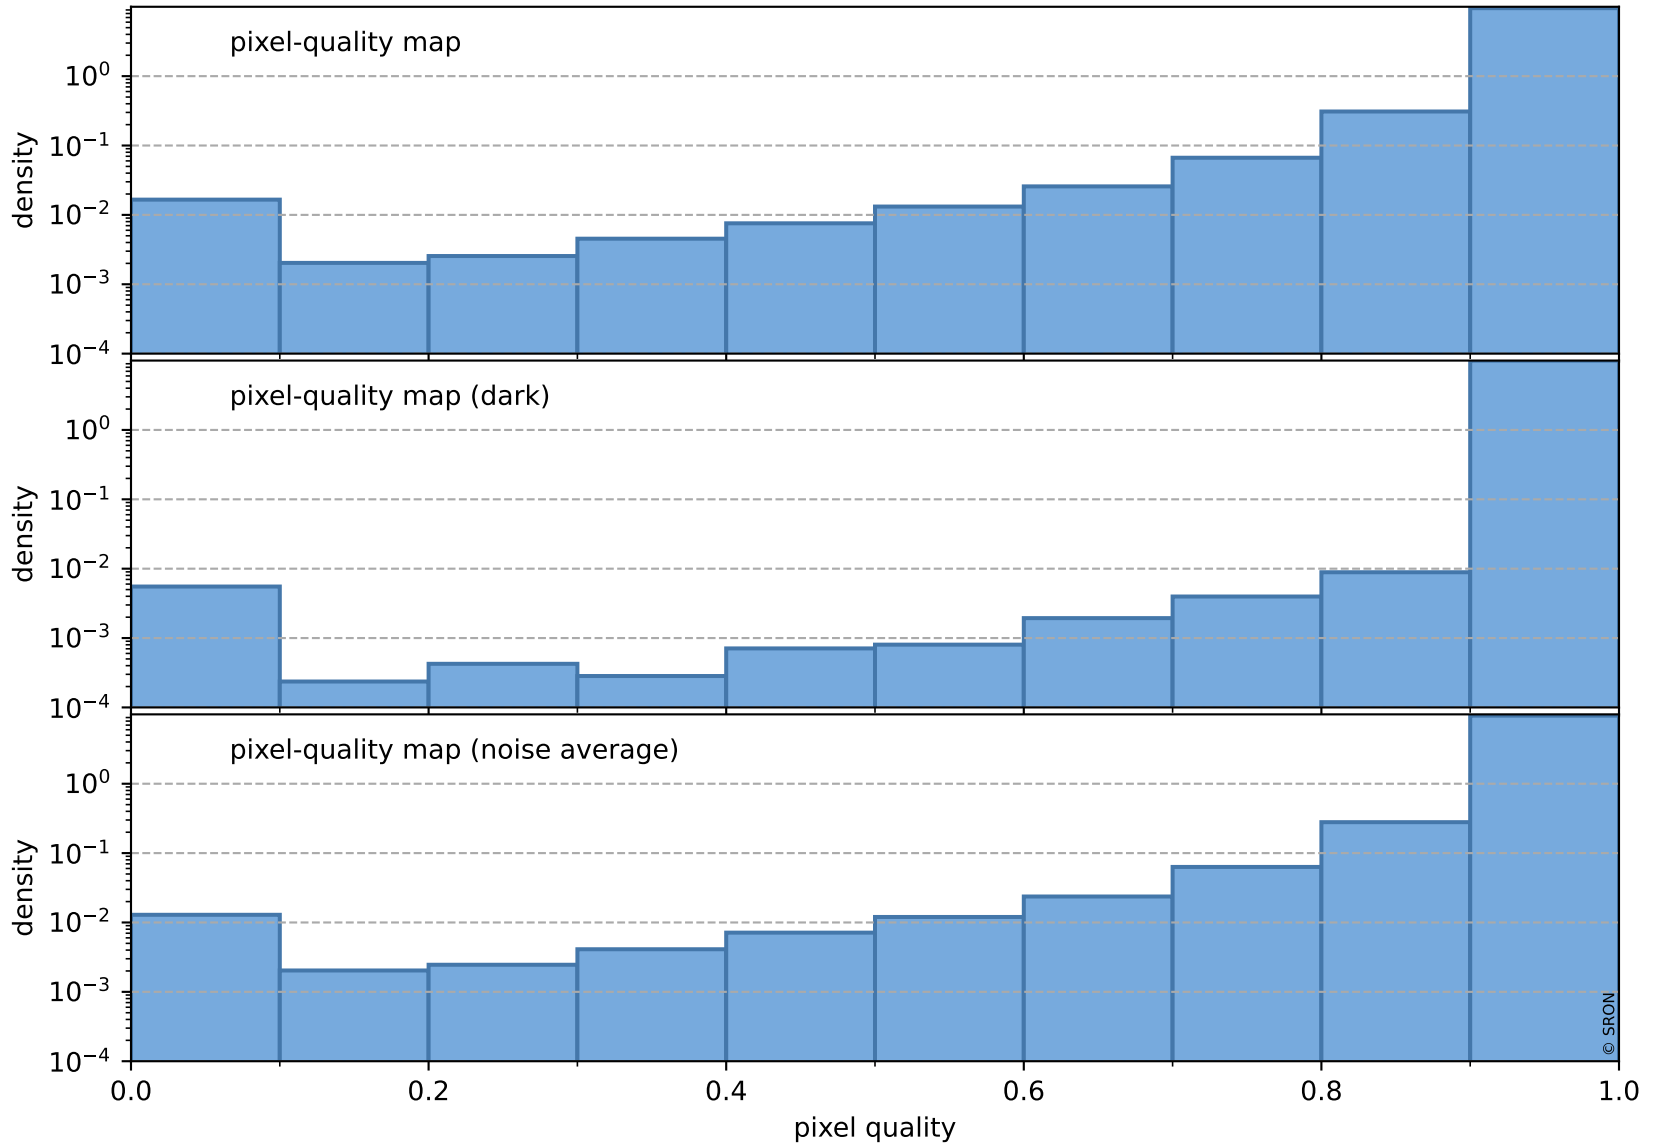

Tropomi SWIR pixel quality (official)

orbits : 20 in [7192, 7237]
coverage : 2019-03-04 / 2019-03-07
bad (quality < 0.8) : 2698
worst (quality < 0.1) : 273
created : 2023-08-22T07:53:12

pixel-quality map (noise average)

Tropomi SWIR pixel quality (official)

orbits : 20 in [7192, 7237]
coverage : 2019-03-04 / 2019-03-07
to good : 342
good to bad : 889
to worst : 143
created : 2023-08-22T07:53:12

total quality compared with SWIR pixel-quality CKD

Tropomi SWIR pixel quality (official)

orbits : 20 in [7192, 7237]
coverage : 2019-03-04 / 2019-03-07
created : 2023-08-22T07:53:12

Histograms of pixel-quality

Tropomi SWIR pixel quality (official) ground-tracks of Sentinel-5P

orbits : 20 in [7192, 7237]
coverage : 2019-03-04 / 2019-03-07
created : 2023-08-22T07:53:12

Tropomi SWIR pixel quality (official)

orbits : [2827, 7237]
coverage : 2018-04-30 / 2019-03-07
created : 2023-08-22T07:53:13