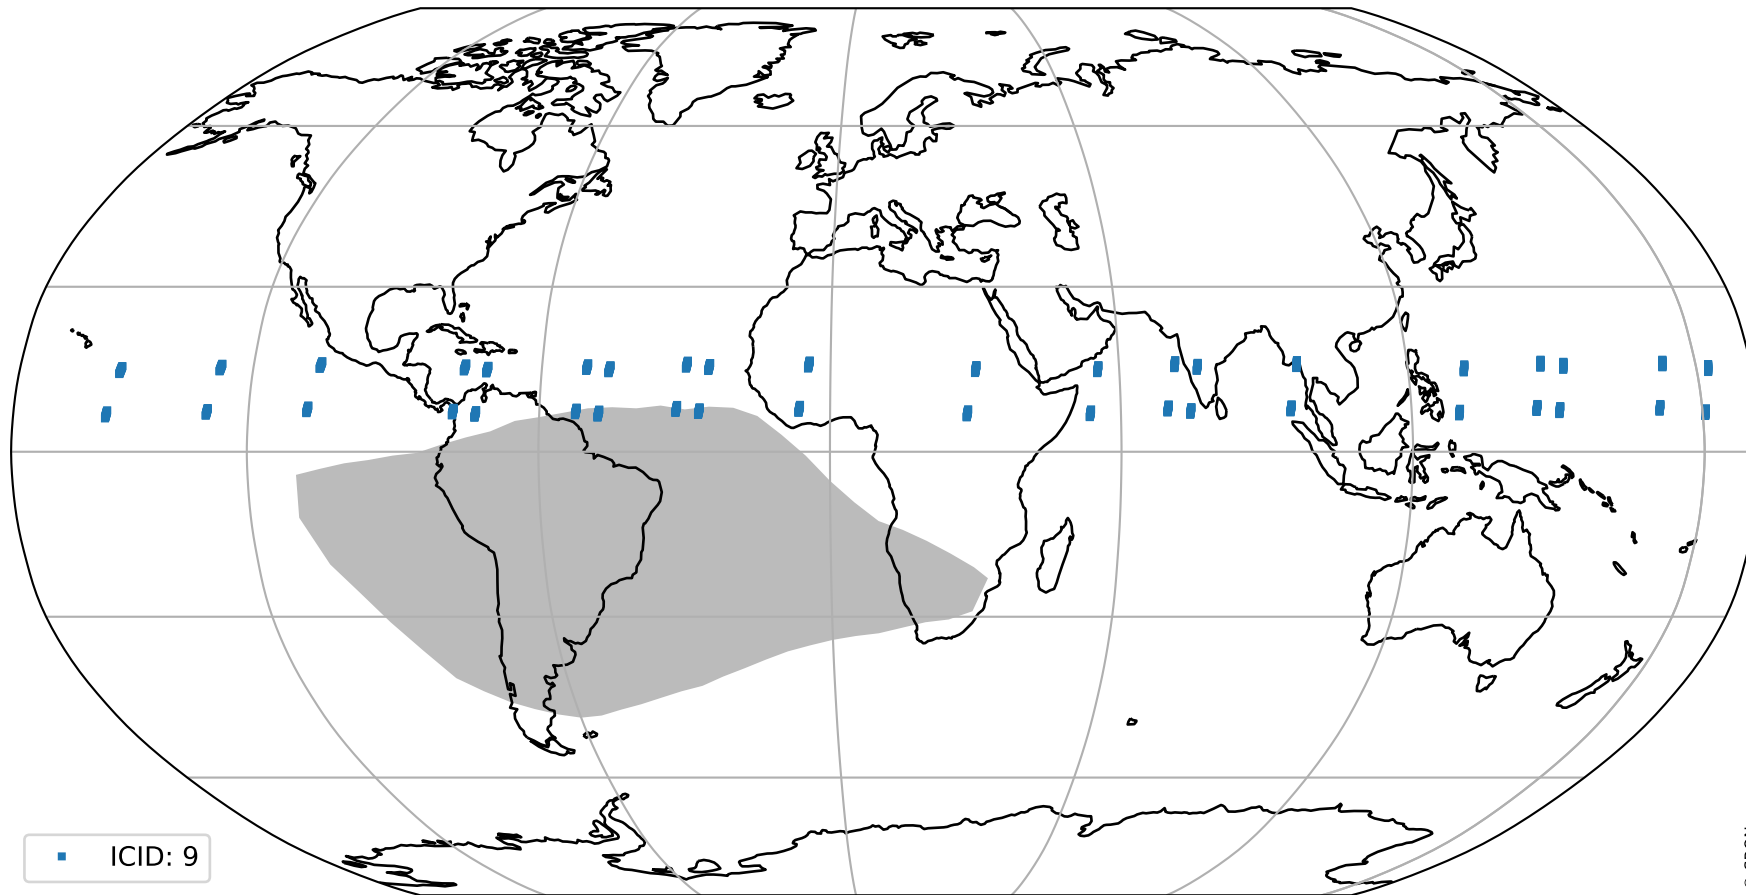

Tropomi SWIR pixel quality (official)

orbits : 20 in [7192, 7237]
coverage : 2019-03-04 / 2019-03-07
to good : 342
good to bad : 889
to worst : 143
created : 2023-08-22T07:53:12

total quality compared with SWIR pixel-quality CKD

Tropomi SWIR pixel quality (official)

orbits : 20 in [7192, 7237]
coverage : 2019-03-04 / 2019-03-07
created : 2023-08-22T07:53:12

Histograms of pixel-quality

Tropomi SWIR pixel quality (official) ground-tracks of Sentinel-5P

orbits : 20 in [7192, 7237]
coverage : 2019-03-04 / 2019-03-07
created : 2023-08-22T07:53:12

Tropomi SWIR pixel quality (official)

orbits : [2827, 7237]
coverage : 2018-04-30 / 2019-03-07
created : 2023-08-22T07:53:13