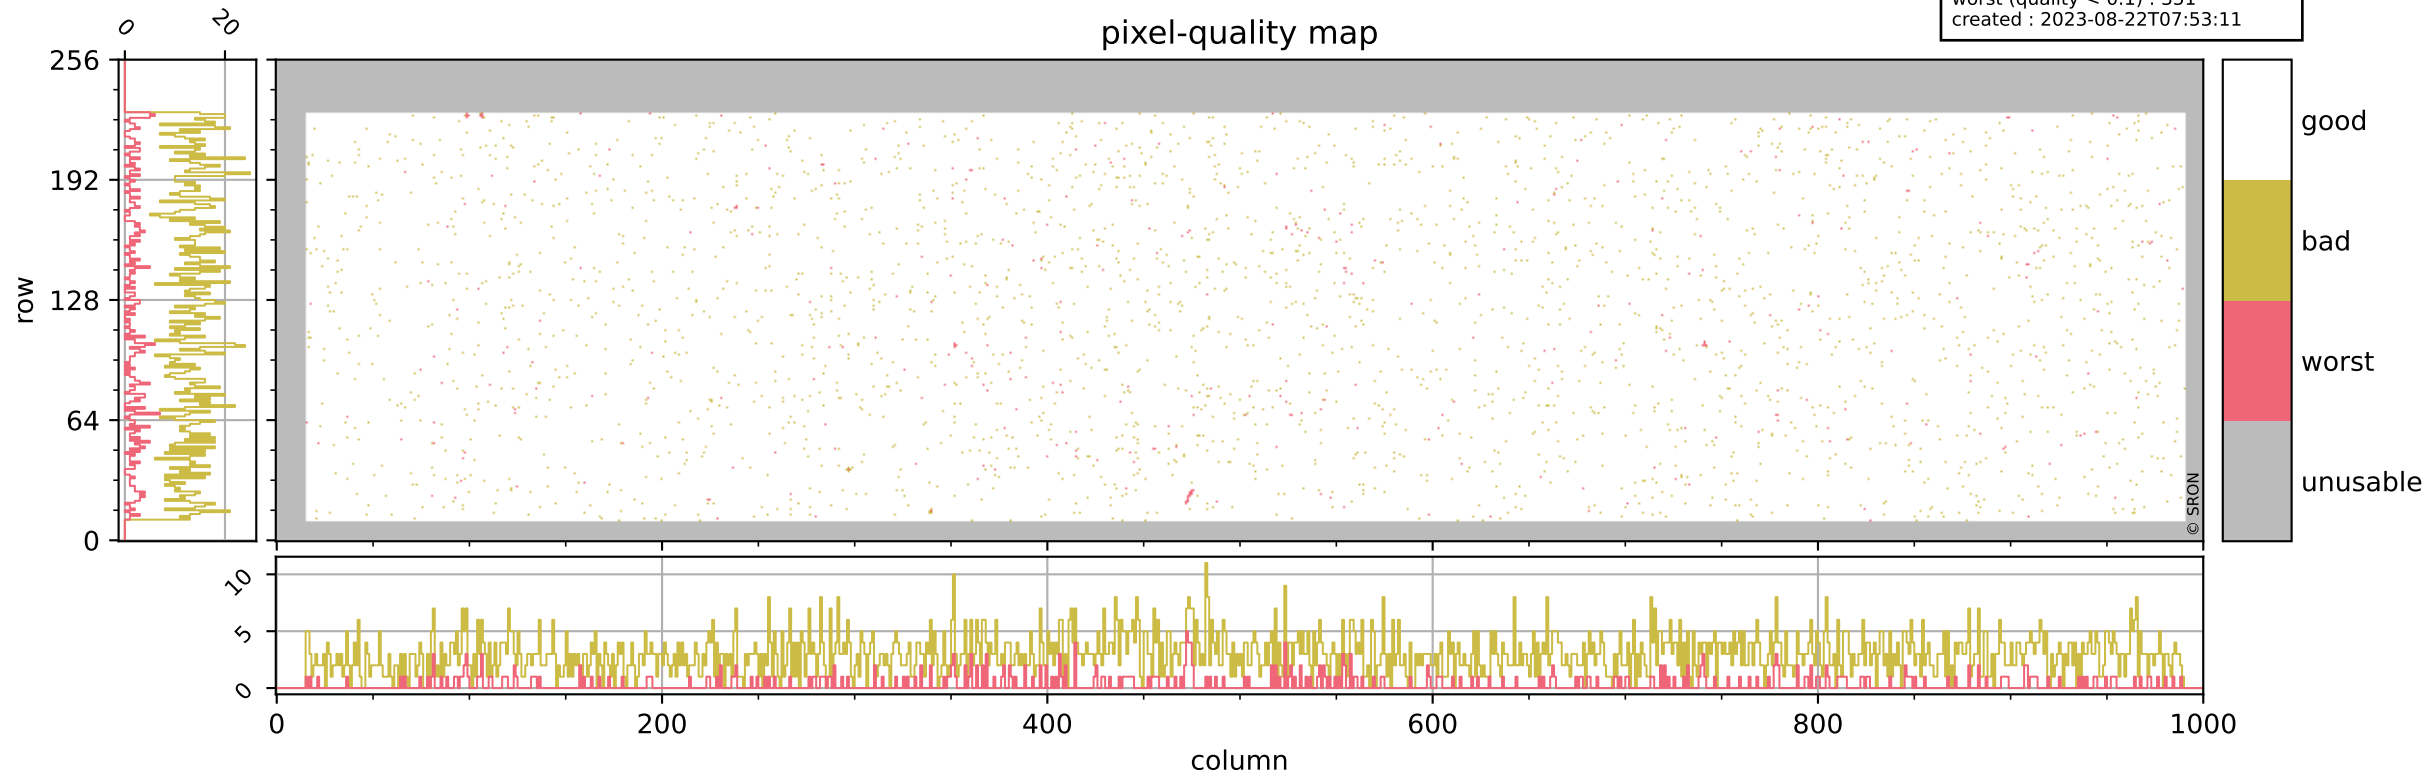

Tropomi SWIR pixel quality (official)

orbits : 20 in [7192, 7237]
coverage : 2019-03-04 / 2019-03-07
bad (quality < 0.8) : 2938
worst (quality < 0.1) : 351
created : 2023-08-22T07:53:11

pixel-quality map

Tropomi SWIR pixel quality (official)

orbits : 20 in [7192, 7237]
coverage : 2019-03-04 / 2019-03-07
bad (quality < 0.8) : 294
worst (quality < 0.1) : 117
created : 2023-08-22T07:53:11

pixel-quality map (dark)

Tropomi SWIR pixel quality (official)

orbits : 20 in [7192, 7237]
coverage : 2019-03-04 / 2019-03-07
bad (quality < 0.8) : 2698
worst (quality < 0.1) : 273
created : 2023-08-22T07:53:12

pixel-quality map (noise average)

Tropomi SWIR pixel quality (official)

orbits : 20 in [7192, 7237]
coverage : 2019-03-04 / 2019-03-07
created : 2023-08-22T07:53:12

Histograms of pixel-quality

Tropomi SWIR pixel quality (official) ground-tracks of Sentinel-5P