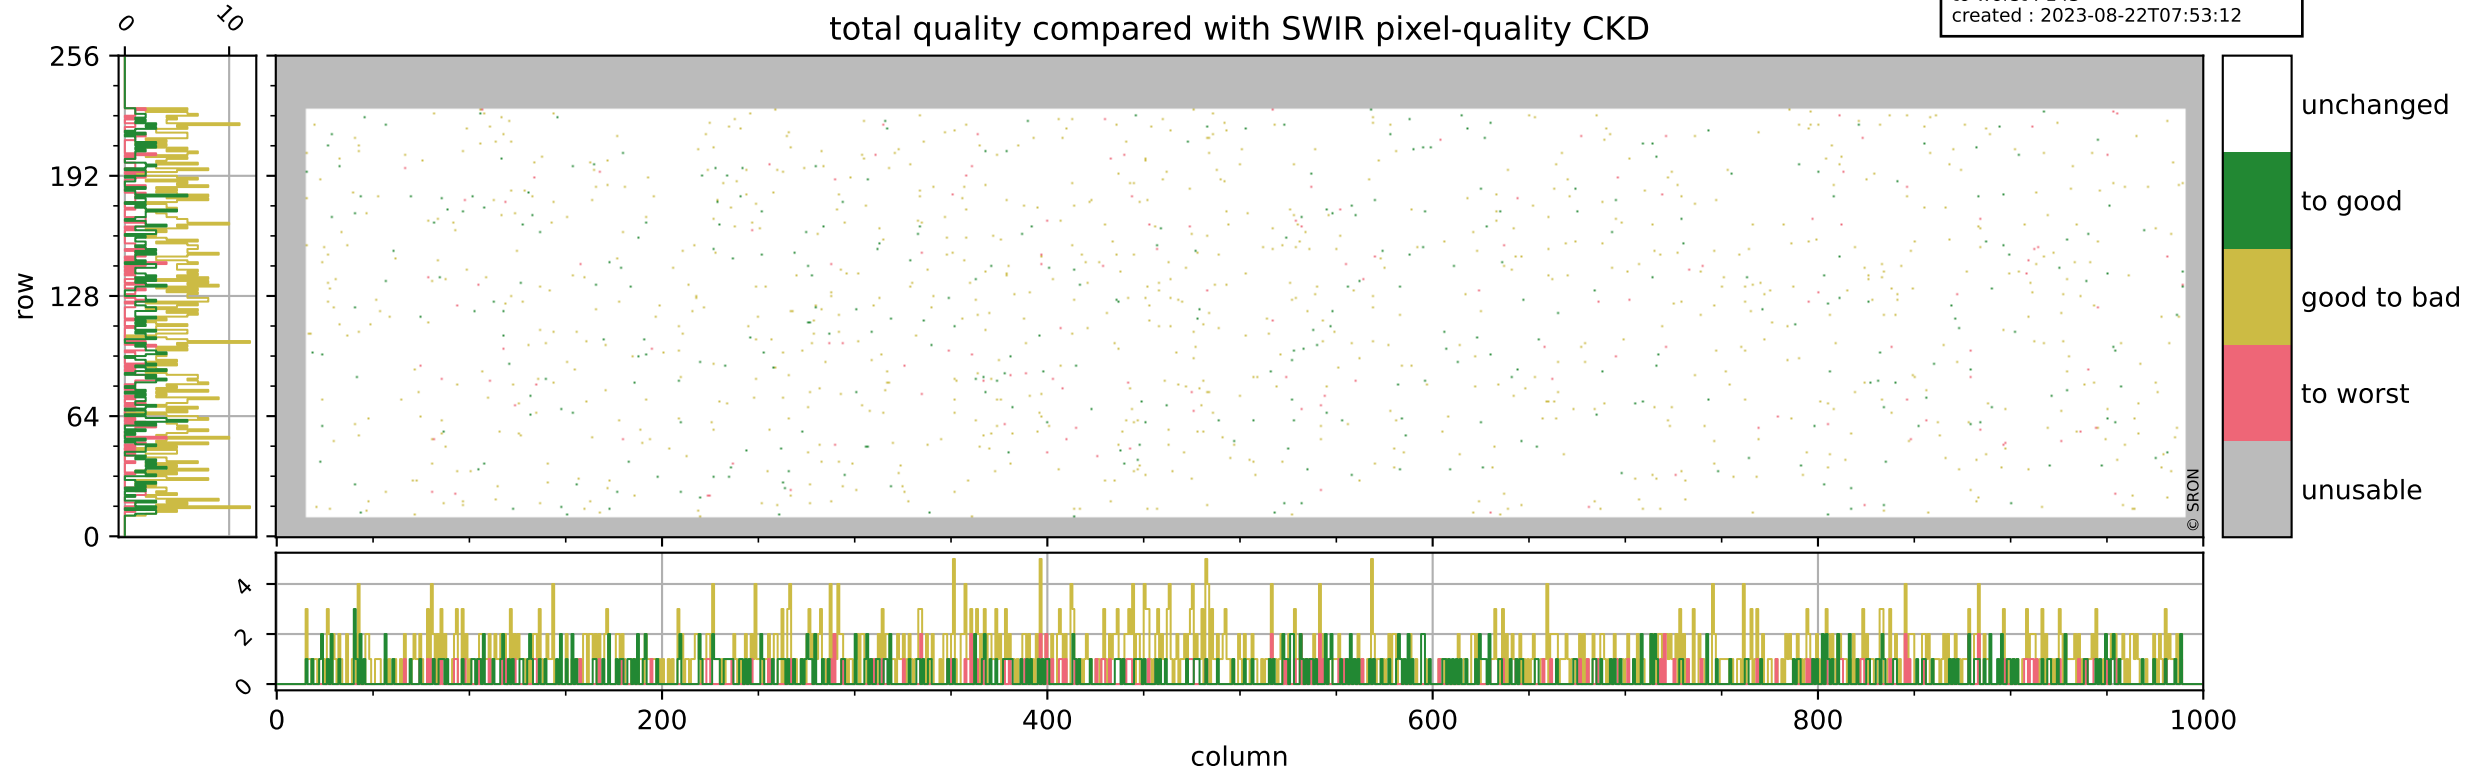

Tropomi SWIR pixel quality (official)

orbits : 20 in [7192, 7237]
coverage : 2019-03-04 / 2019-03-07
bad (quality < 0.8) : 294
worst (quality < 0.1) : 117
created : 2023-08-22T07:53:11

pixel-quality map (dark)

Tropomi SWIR pixel quality (official)

orbits : 20 in [7192, 7237]
coverage : 2019-03-04 / 2019-03-07
bad (quality < 0.8) : 2698
worst (quality < 0.1) : 273
created : 2023-08-22T07:53:12

pixel-quality map (noise average)

Tropomi SWIR pixel quality (official)

orbits : 20 in [7192, 7237]
coverage : 2019-03-04 / 2019-03-07
to good : 342
good to bad : 889
to worst : 143
created : 2023-08-22T07:53:12

total quality compared with SWIR pixel-quality CKD

Tropomi SWIR pixel quality (official)

orbits : 20 in [7192, 7237]
coverage : 2019-03-04 / 2019-03-07
created : 2023-08-22T07:53:12

Histograms of pixel-quality

Tropomi SWIR pixel quality (official) ground-tracks of Sentinel-5P