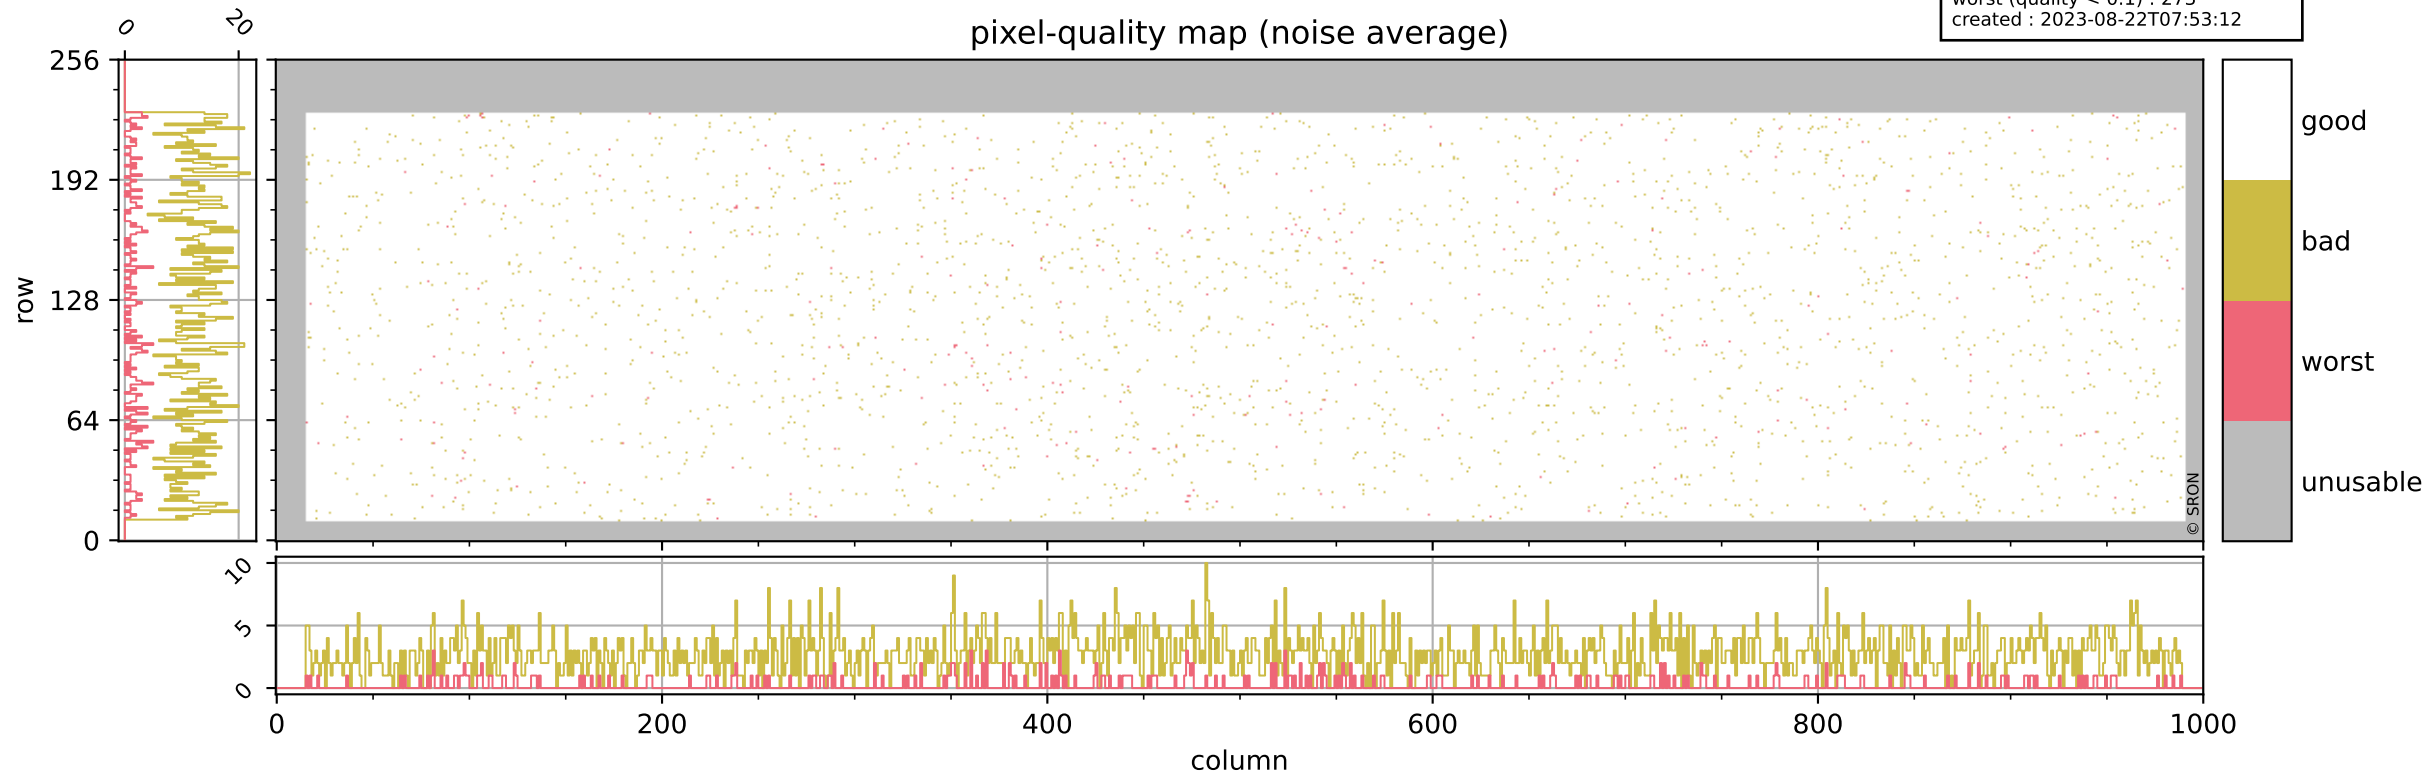

Tropomi SWIR pixel quality (official)

orbits : 20 in [7192, 7237]
coverage : 2019-03-04 / 2019-03-07
bad (quality < 0.8) : 294
worst (quality < 0.1) : 117
created : 2023-08-22T07:53:11

pixel-quality map (dark)

Tropomi SWIR pixel quality (official)

orbits : 20 in [7192, 7237]
coverage : 2019-03-04 / 2019-03-07
bad (quality < 0.8) : 2698
worst (quality < 0.1) : 273
created : 2023-08-22T07:53:12

pixel-quality map (noise average)

Tropomi SWIR pixel quality (official)

orbits : 20 in [7192, 7237]
coverage : 2019-03-04 / 2019-03-07
to good : 342
good to bad : 889
to worst : 143
created : 2023-08-22T07:53:12

total quality compared with SWIR pixel-quality CKD

Tropomi SWIR pixel quality (official)

orbits : 20 in [7192, 7237]
coverage : 2019-03-04 / 2019-03-07
created : 2023-08-22T07:53:12

Histograms of pixel-quality

Tropomi SWIR pixel quality (official) ground-tracks of Sentinel-5P