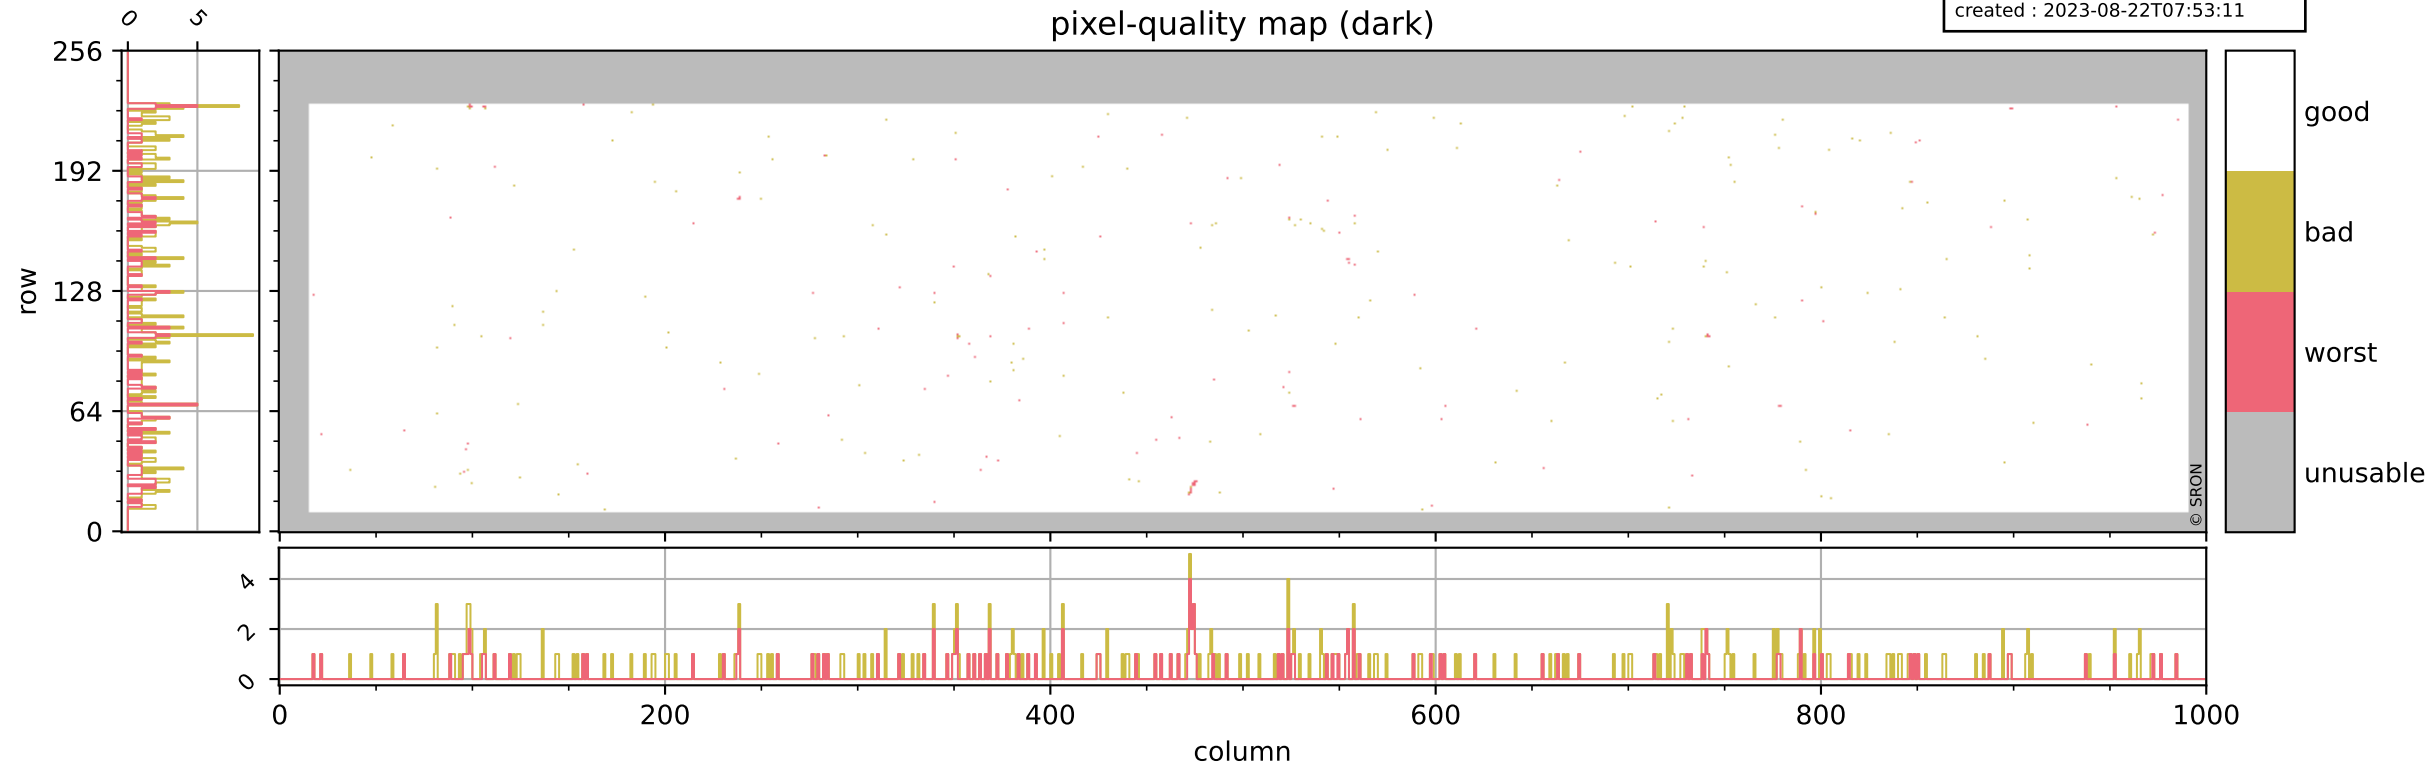

Tropomi SWIR pixel quality (official)

orbits : 20 in [7192, 7237]
coverage : 2019-03-04 / 2019-03-07
bad (quality < 0.8) : 2938
worst (quality < 0.1) : 351
created : 2023-08-22T07:53:11

pixel-quality map

Tropomi SWIR pixel quality (official)

orbits : 20 in [7192, 7237]
coverage : 2019-03-04 / 2019-03-07
bad (quality < 0.8) : 294
worst (quality < 0.1) : 117
created : 2023-08-22T07:53:11

pixel-quality map (dark)

Tropomi SWIR pixel quality (official)

orbits : 20 in [7192, 7237]
coverage : 2019-03-04 / 2019-03-07
bad (quality < 0.8) : 2698
worst (quality < 0.1) : 273
created : 2023-08-22T07:53:12

pixel-quality map (noise average)

Tropomi SWIR pixel quality (official)

orbits : 20 in [7192, 7237]
coverage : 2019-03-04 / 2019-03-07
created : 2023-08-22T07:53:12

Histograms of pixel-quality

Tropomi SWIR pixel quality (official) ground-tracks of Sentinel-5P