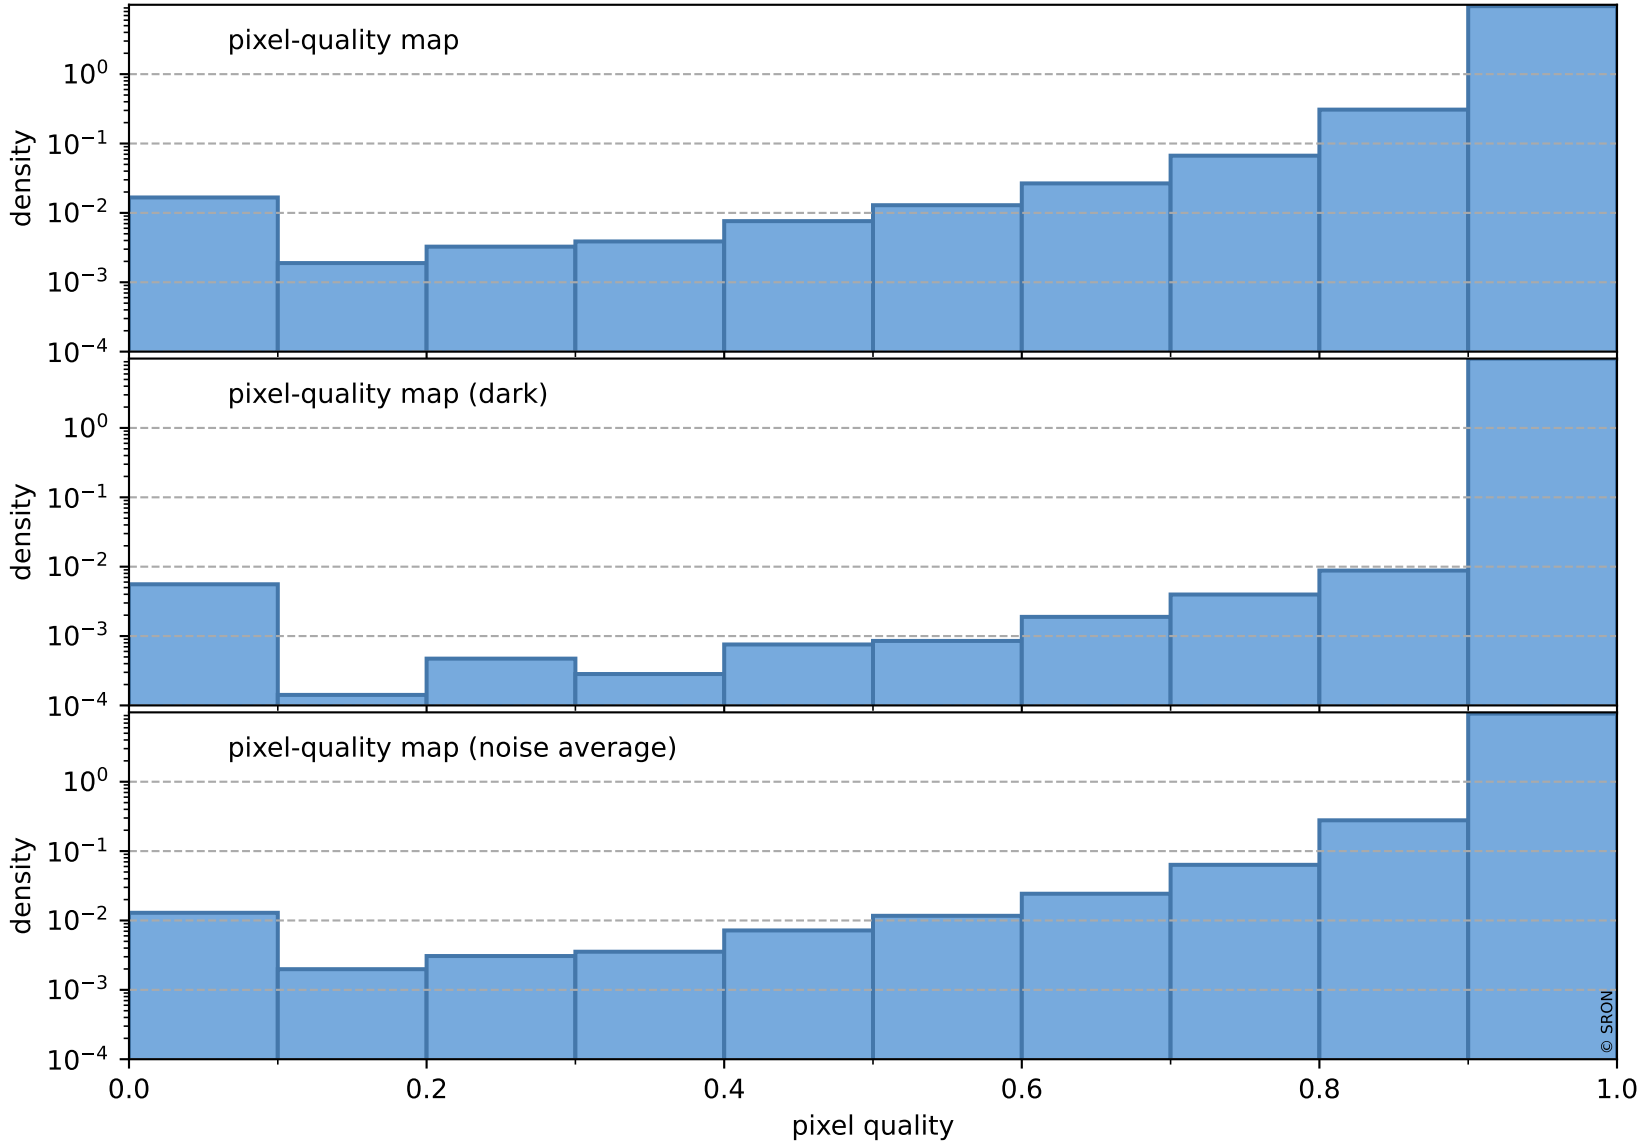

orbits : 19 in [7207, 7252]
coverage : 2019-03-05 / 2019-03-08
to good : 355
good to bad : 918
to worst : 147
created : 2023-08-22T07:53:14

total quality compared with SWIR pixel-quality CKD

Tropomi SWIR pixel quality (official)

orbits : 19 in [7207, 7252]
coverage : 2019-03-05 / 2019-03-08
created : 2023-08-22T07:53:14

Histograms of pixel-quality

Tropomi SWIR pixel quality (official) ground-tracks of Sentinel-5P

orbits : 19 in [7207, 7252]
coverage : 2019-03-05 / 2019-03-08
created : 2023-08-22T07:53:15

Tropomi SWIR pixel quality (official)

orbits : [2827, 7252]
coverage : 2018-04-30 / 2019-03-08
created : 2023-08-22T07:53:15

trend of pixel quality & temperatures