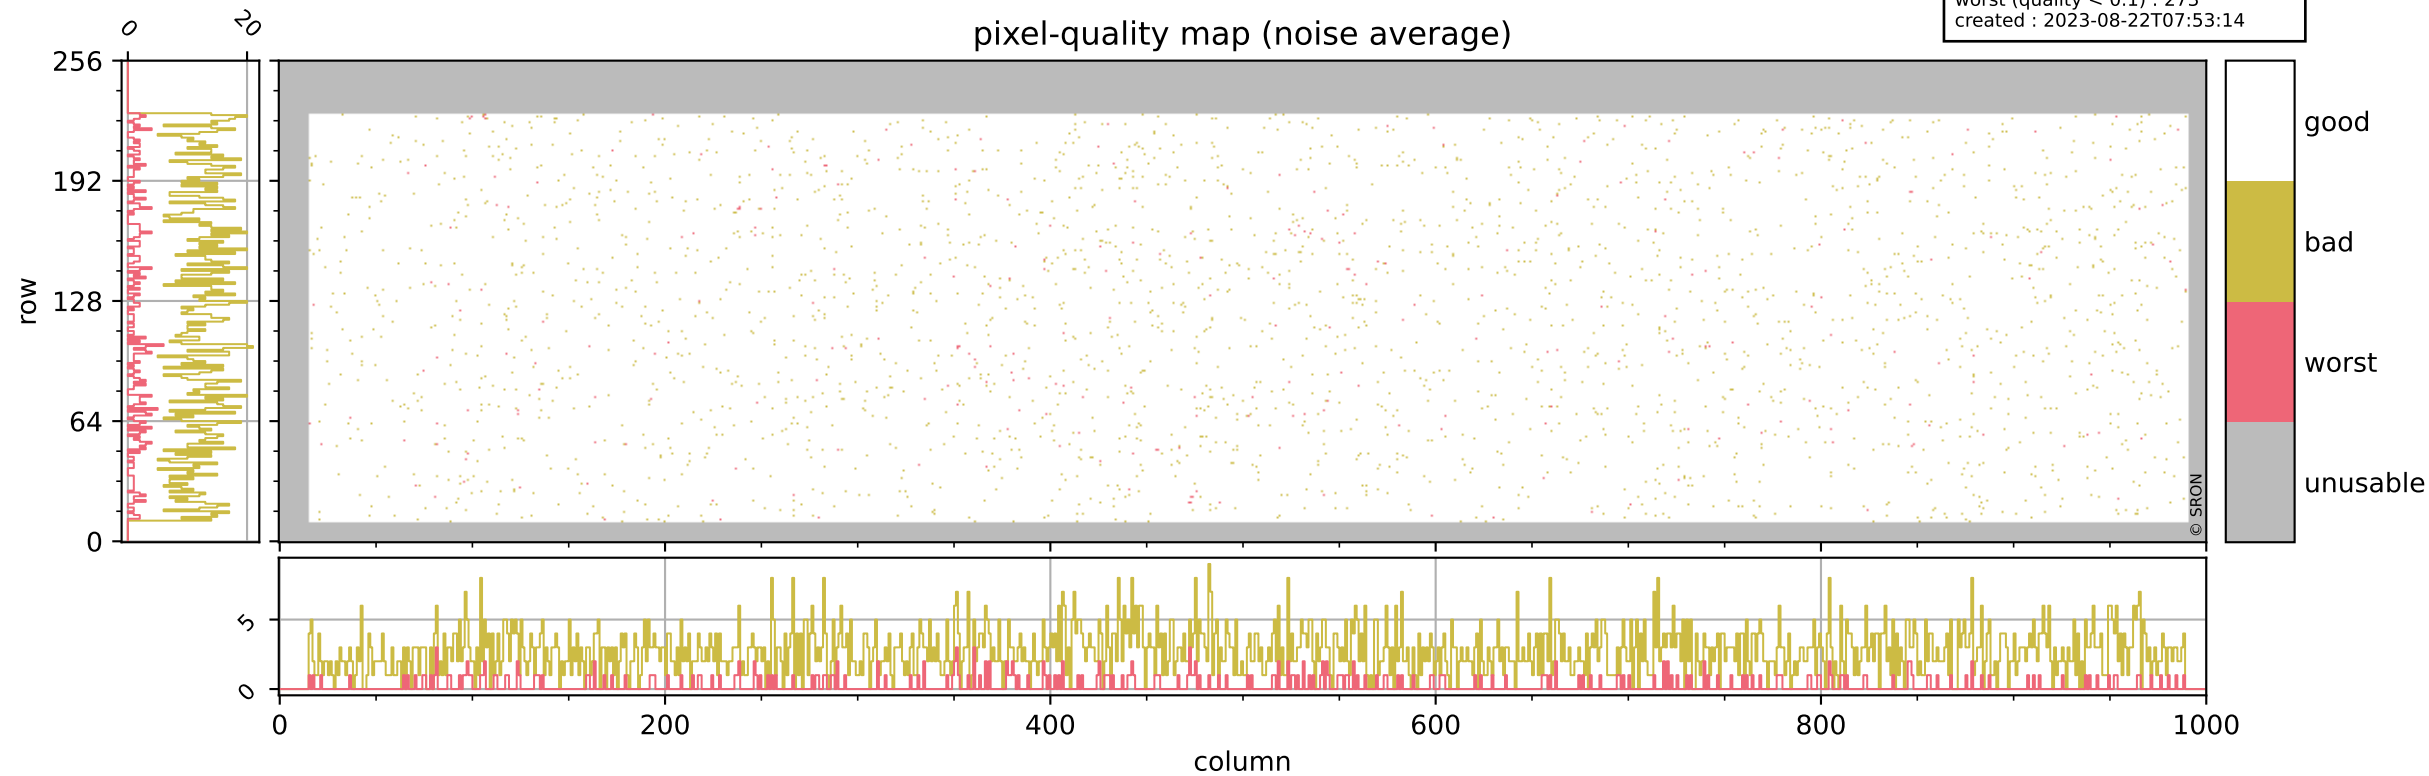

Tropomi SWIR pixel quality (official)

orbits : 19 in [7207, 7252]
coverage : 2019-03-05 / 2019-03-08
bad (quality < 0.8) : 295
worst (quality < 0.1) : 118
created : 2023-08-22T07:53:13

Tropomi SWIR pixel quality (official)

orbits : 19 in [7207, 7252]
coverage : 2019-03-05 / 2019-03-08
bad (quality < 0.8) : 2710
worst (quality < 0.1) : 273
created : 2023-08-22T07:53:14

pixel-quality map (noise average)

Tropomi SWIR pixel quality (official)

orbits : 19 in [7207, 7252]
coverage : 2019-03-05 / 2019-03-08
to good : 355
good to bad : 918
to worst : 147
created : 2023-08-22T07:53:14

total quality compared with SWIR pixel-quality CKD

Tropomi SWIR pixel quality (official)

orbits : 19 in [7207, 7252]
coverage : 2019-03-05 / 2019-03-08
created : 2023-08-22T07:53:14

Histograms of pixel-quality

Tropomi SWIR pixel quality (official) ground-tracks of Sentinel-5P

orbits : 19 in [7207, 7252]
coverage : 2019-03-05 / 2019-03-08
created : 2023-08-22T07:53:15