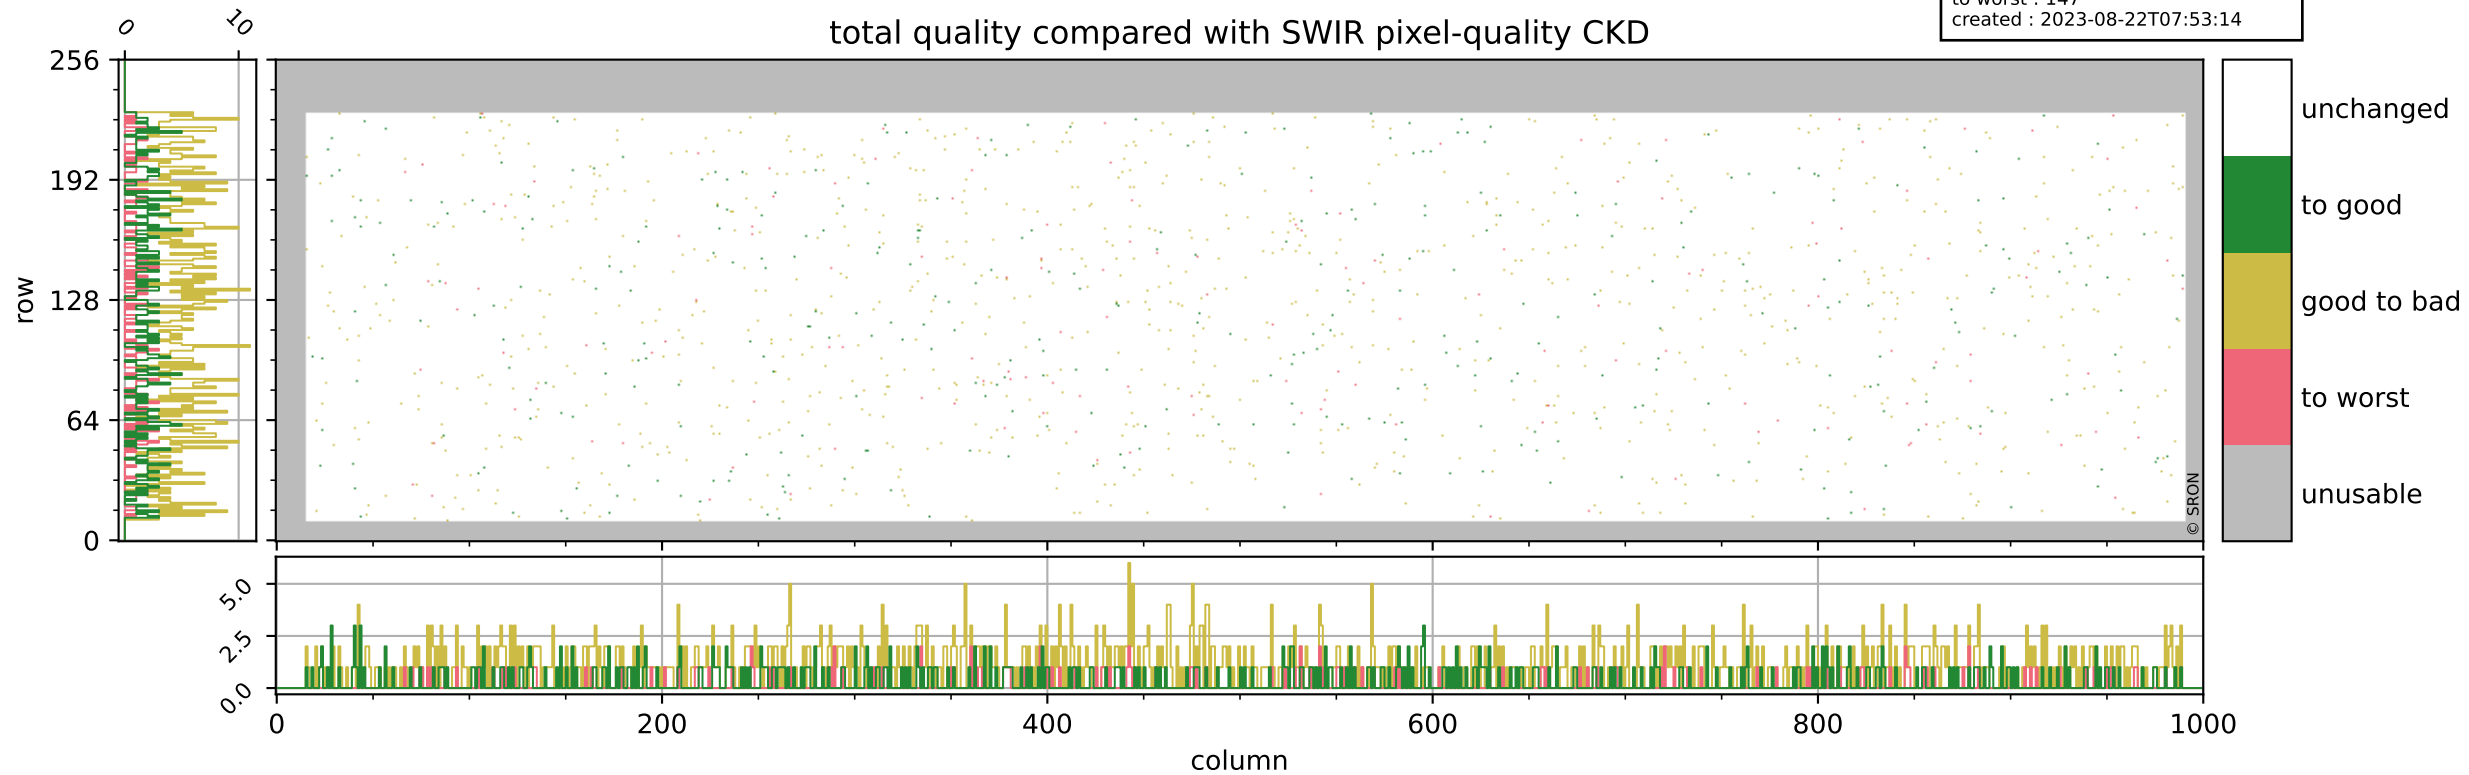

Tropomi SWIR pixel quality (official)

orbits : 19 in [7207, 7252]
coverage : 2019-03-05 / 2019-03-08
bad (quality < 0.8) : 295
worst (quality < 0.1) : 118
created : 2023-08-22T07:53:13

Tropomi SWIR pixel quality (official)

orbits : 19 in [7207, 7252]
coverage : 2019-03-05 / 2019-03-08
bad (quality < 0.8) : 2710
worst (quality < 0.1) : 273
created : 2023-08-22T07:53:14

pixel-quality map (noise average)

Tropomi SWIR pixel quality (official)

orbits : 19 in [7207, 7252]
coverage : 2019-03-05 / 2019-03-08
to good : 355
good to bad : 918
to worst : 147
created : 2023-08-22T07:53:14

total quality compared with SWIR pixel-quality CKD

Tropomi SWIR pixel quality (official)

orbits : 19 in [7207, 7252]
coverage : 2019-03-05 / 2019-03-08
created : 2023-08-22T07:53:14

Histograms of pixel-quality

Tropomi SWIR pixel quality (official) ground-tracks of Sentinel-5P

orbits : 19 in [7207, 7252]
coverage : 2019-03-05 / 2019-03-08
created : 2023-08-22T07:53:15