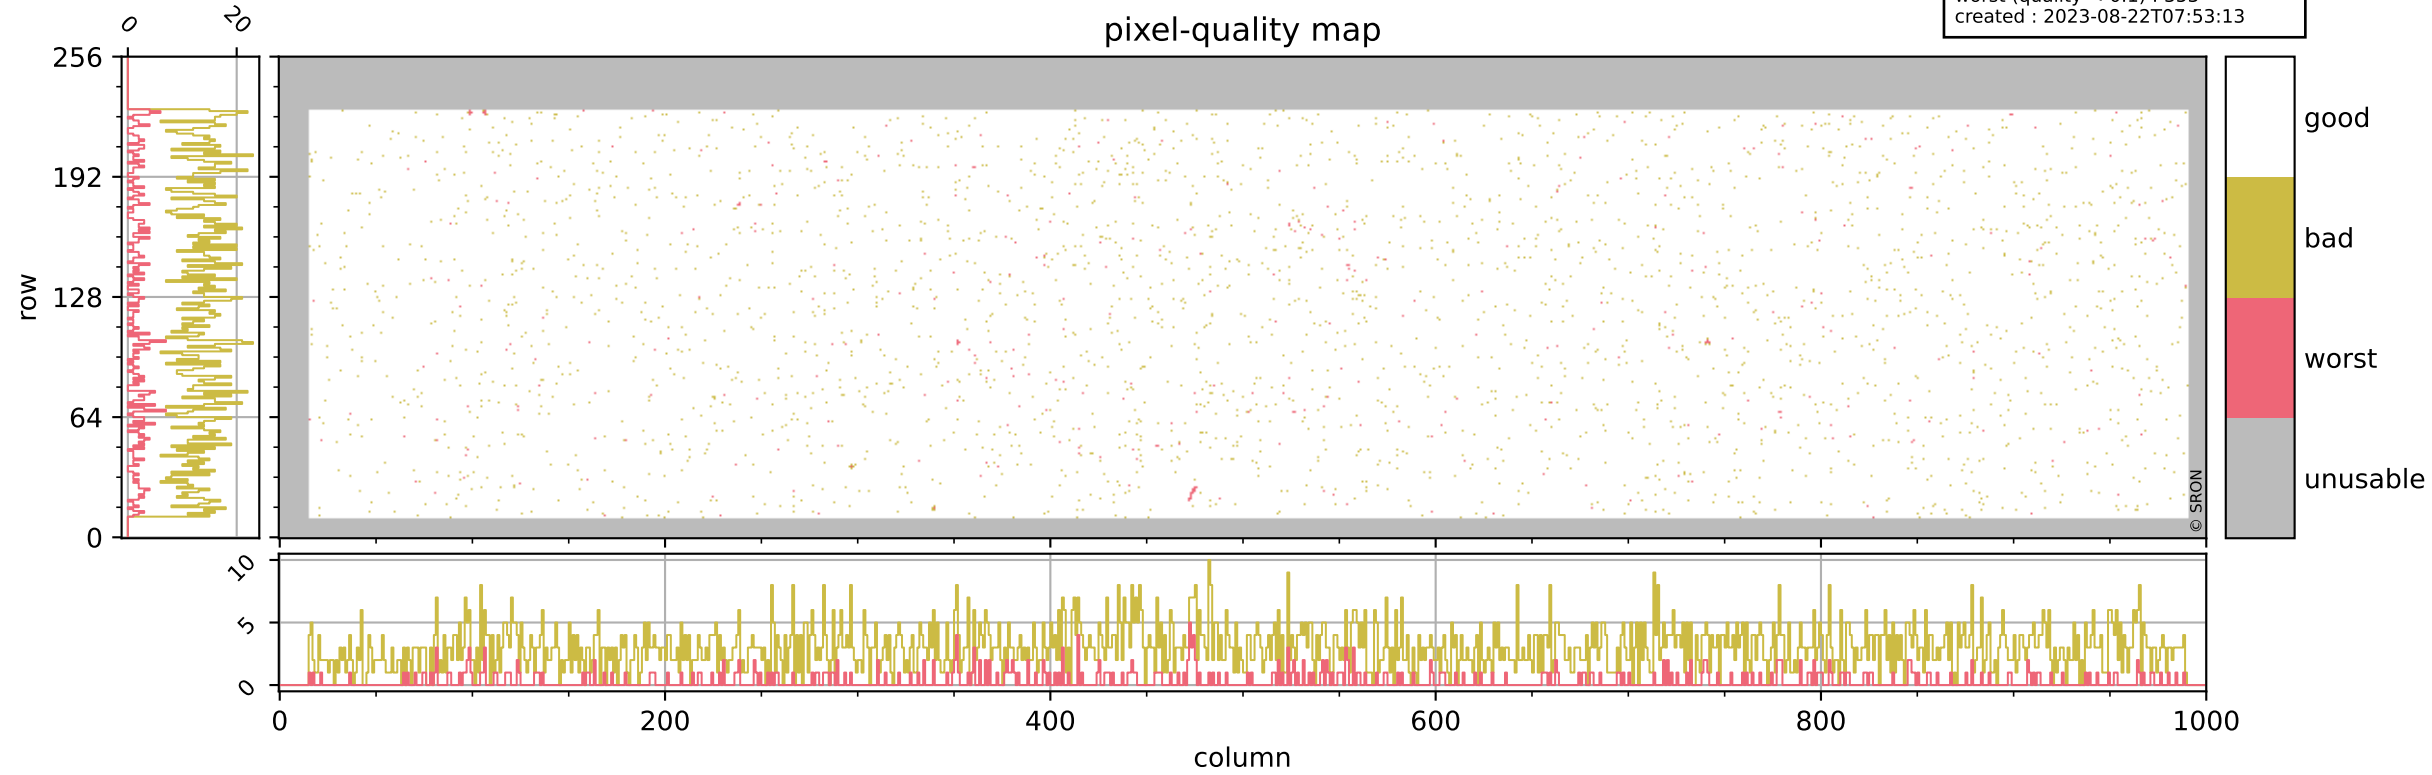

Tropomi SWIR pixel quality (official)

orbits : 19 in [7207, 7252]
coverage : 2019-03-05 / 2019-03-08
bad (quality < 0.8) : 2954
worst (quality < 0.1) : 353
created : 2023-08-22T07:53:13

pixel-quality map

Tropomi SWIR pixel quality (official)

orbits : 19 in [7207, 7252]
coverage : 2019-03-05 / 2019-03-08
bad (quality < 0.8) : 295
worst (quality < 0.1) : 118
created : 2023-08-22T07:53:13

Tropomi SWIR pixel quality (official)

orbits : 19 in [7207, 7252]
coverage : 2019-03-05 / 2019-03-08
bad (quality < 0.8) : 2710
worst (quality < 0.1) : 273
created : 2023-08-22T07:53:14

pixel-quality map (noise average)

Tropomi SWIR pixel quality (official)

orbits : 19 in [7207, 7252]
coverage : 2019-03-05 / 2019-03-08
created : 2023-08-22T07:53:14

Histograms of pixel-quality

Tropomi SWIR pixel quality (official) ground-tracks of Sentinel-5P

orbits : 19 in [7207, 7252]
coverage : 2019-03-05 / 2019-03-08
created : 2023-08-22T07:53:15