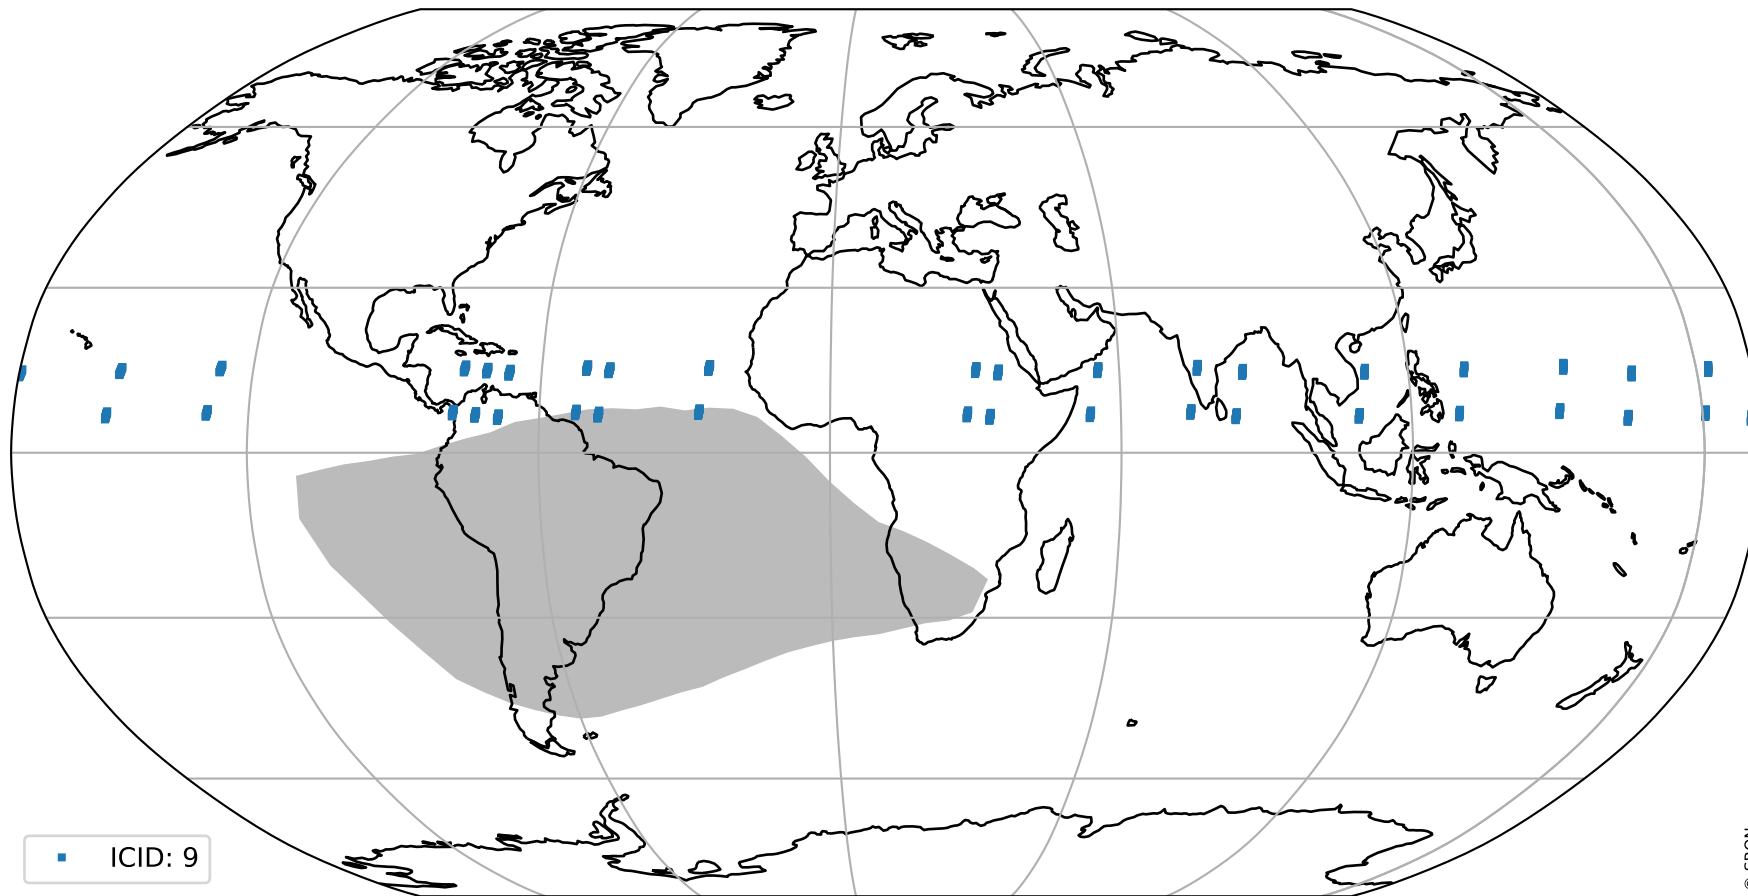

orbits : 19 in [7207, 7252]
coverage : 2019-03-05 / 2019-03-08
bad (quality < 0.8) : 2710
worst (quality < 0.1) : 273
created : 2023-08-22T07:53:14

pixel-quality map (noise average)

Tropomi SWIR pixel quality (official)

orbits : 19 in [7207, 7252]
coverage : 2019-03-05 / 2019-03-08
to good : 355
good to bad : 918
to worst : 147
created : 2023-08-22T07:53:14

total quality compared with SWIR pixel-quality CKD

Tropomi SWIR pixel quality (official)

orbits : 19 in [7207, 7252]
coverage : 2019-03-05 / 2019-03-08
created : 2023-08-22T07:53:14

Histograms of pixel-quality

Tropomi SWIR pixel quality (official) ground-tracks of Sentinel-5P

orbits : 19 in [7207, 7252]
coverage : 2019-03-05 / 2019-03-08
created : 2023-08-22T07:53:15