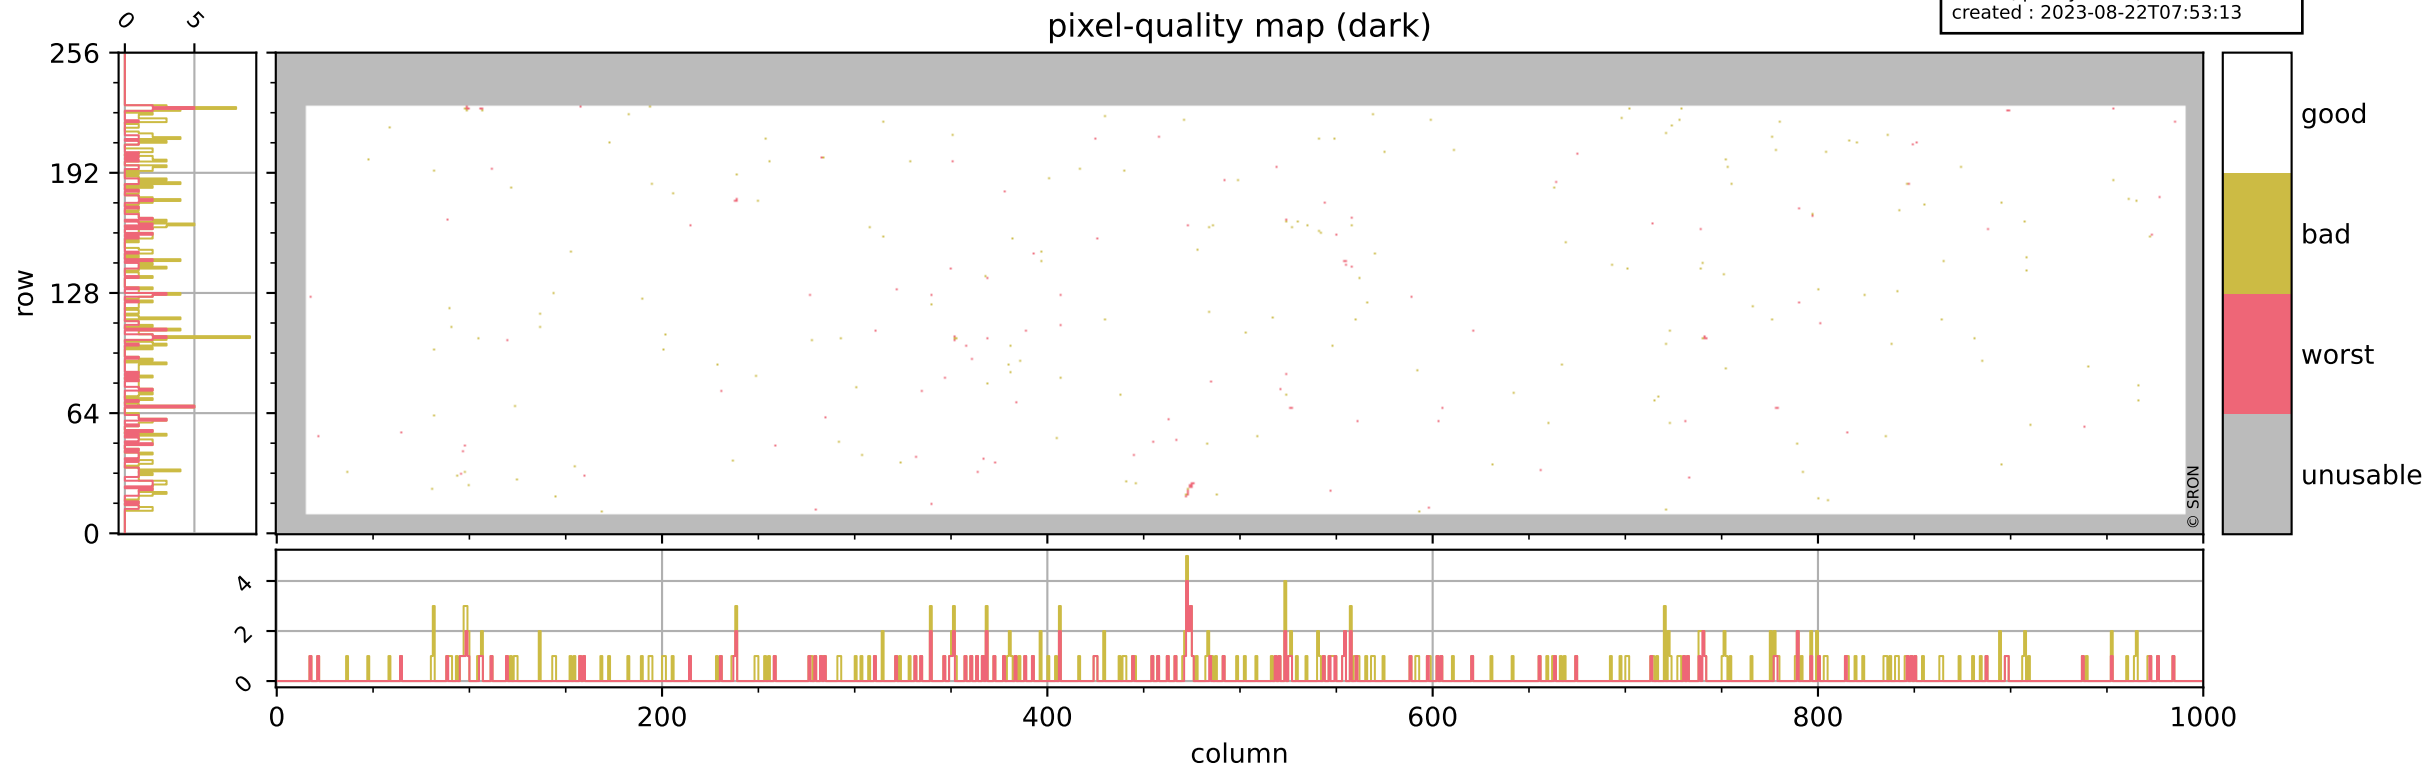

Tropomi SWIR pixel quality (official)

orbits : 19 in [7207, 7252]
coverage : 2019-03-05 / 2019-03-08
bad (quality < 0.8) : 2954
worst (quality < 0.1) : 353
created : 2023-08-22T07:53:13

pixel-quality map

Tropomi SWIR pixel quality (official)

orbits : 19 in [7207, 7252]
coverage : 2019-03-05 / 2019-03-08
bad (quality < 0.8) : 295
worst (quality < 0.1) : 118
created : 2023-08-22T07:53:13

Tropomi SWIR pixel quality (official)

orbits : 19 in [7207, 7252]
coverage : 2019-03-05 / 2019-03-08
bad (quality < 0.8) : 2710
worst (quality < 0.1) : 273
created : 2023-08-22T07:53:14

pixel-quality map (noise average)

Tropomi SWIR pixel quality (official)

orbits : 19 in [7207, 7252]
coverage : 2019-03-05 / 2019-03-08
to good : 355
good to bad : 918
to worst : 147
created : 2023-08-22T07:53:14

total quality compared with SWIR pixel-quality CKD

Tropomi SWIR pixel quality (official)