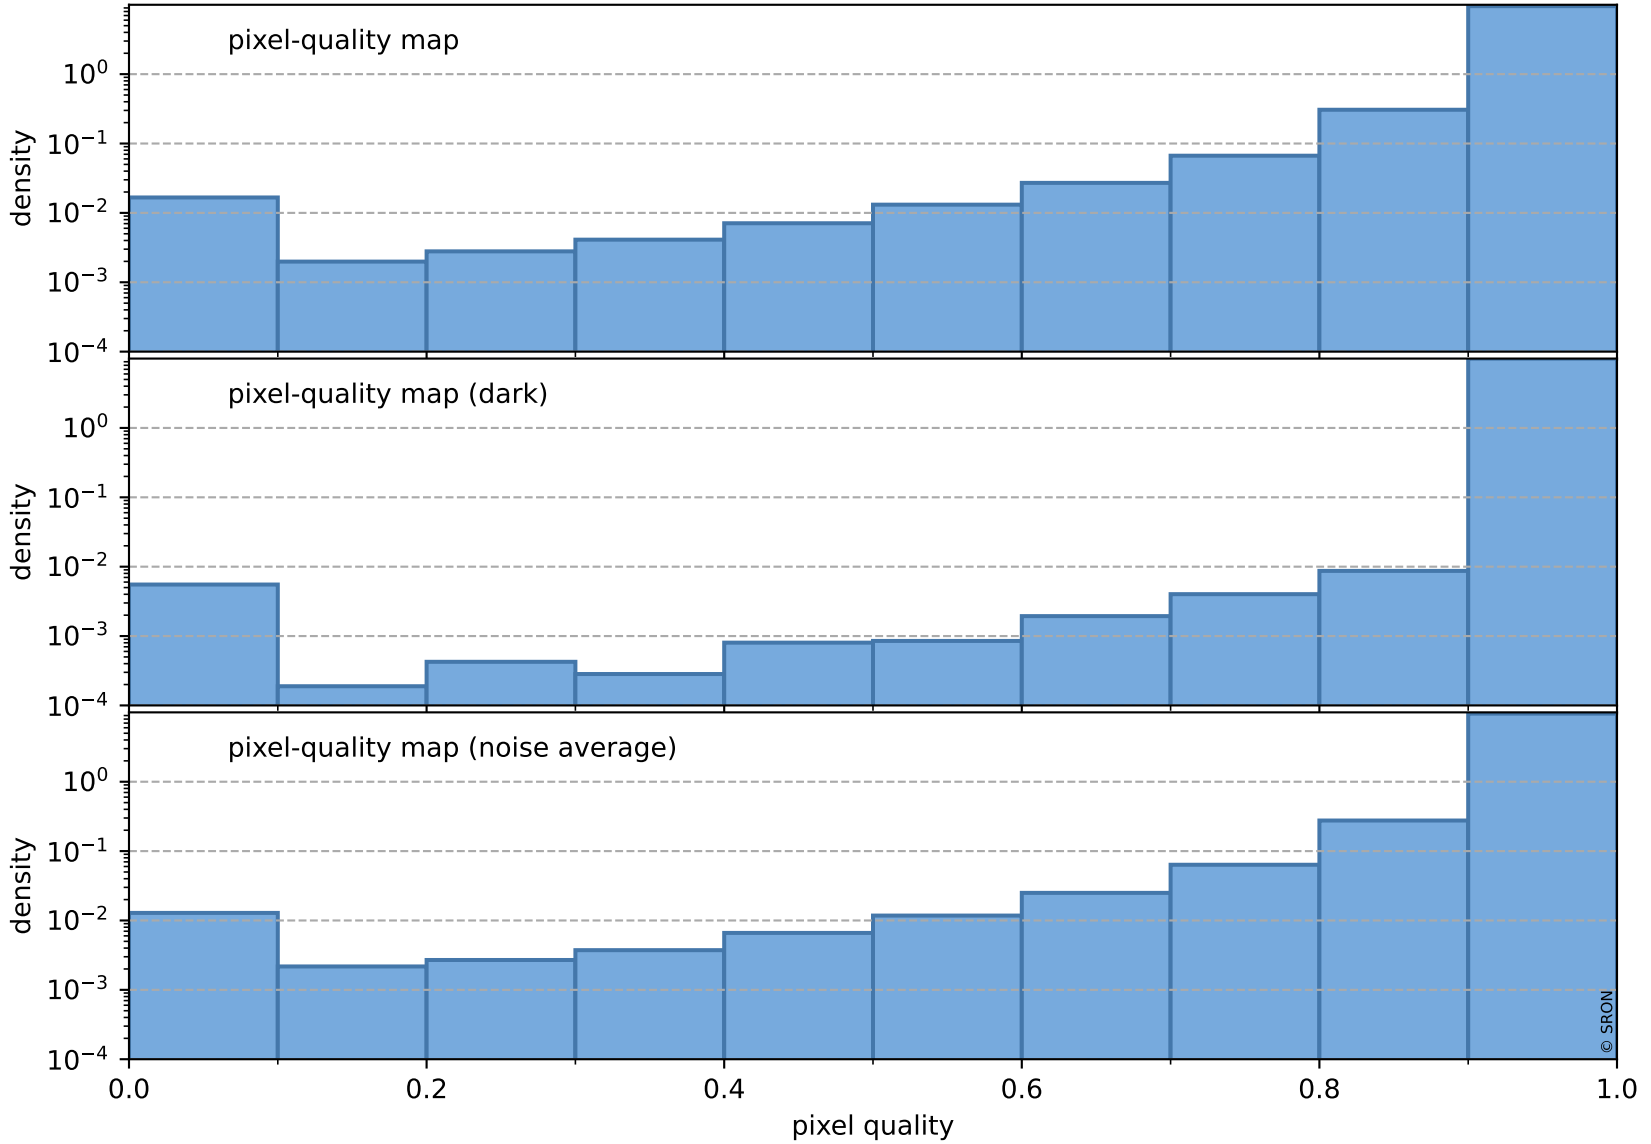

orbits : 19 in [7222, 7267]
coverage : 2019-03-06 / 2019-03-09
to good : 351
good to bad : 918
to worst : 144
created : 2023-08-22T07:53:16

total quality compared with SWIR pixel-quality CKD

Tropomi SWIR pixel quality (official)

orbits : 19 in [7222, 7267]
coverage : 2019-03-06 / 2019-03-09
created : 2023-08-22T07:53:17

Histograms of pixel-quality

Tropomi SWIR pixel quality (official) ground-tracks of Sentinel-5P

orbits : 19 in [7222, 7267]
coverage : 2019-03-06 / 2019-03-09
created : 2023-08-22T07:53:17

Tropomi SWIR pixel quality (official)

orbits : [2827, 7267]
coverage : 2018-04-30 / 2019-03-09
created : 2023-08-22T07:53:17

trend of pixel quality & temperatures