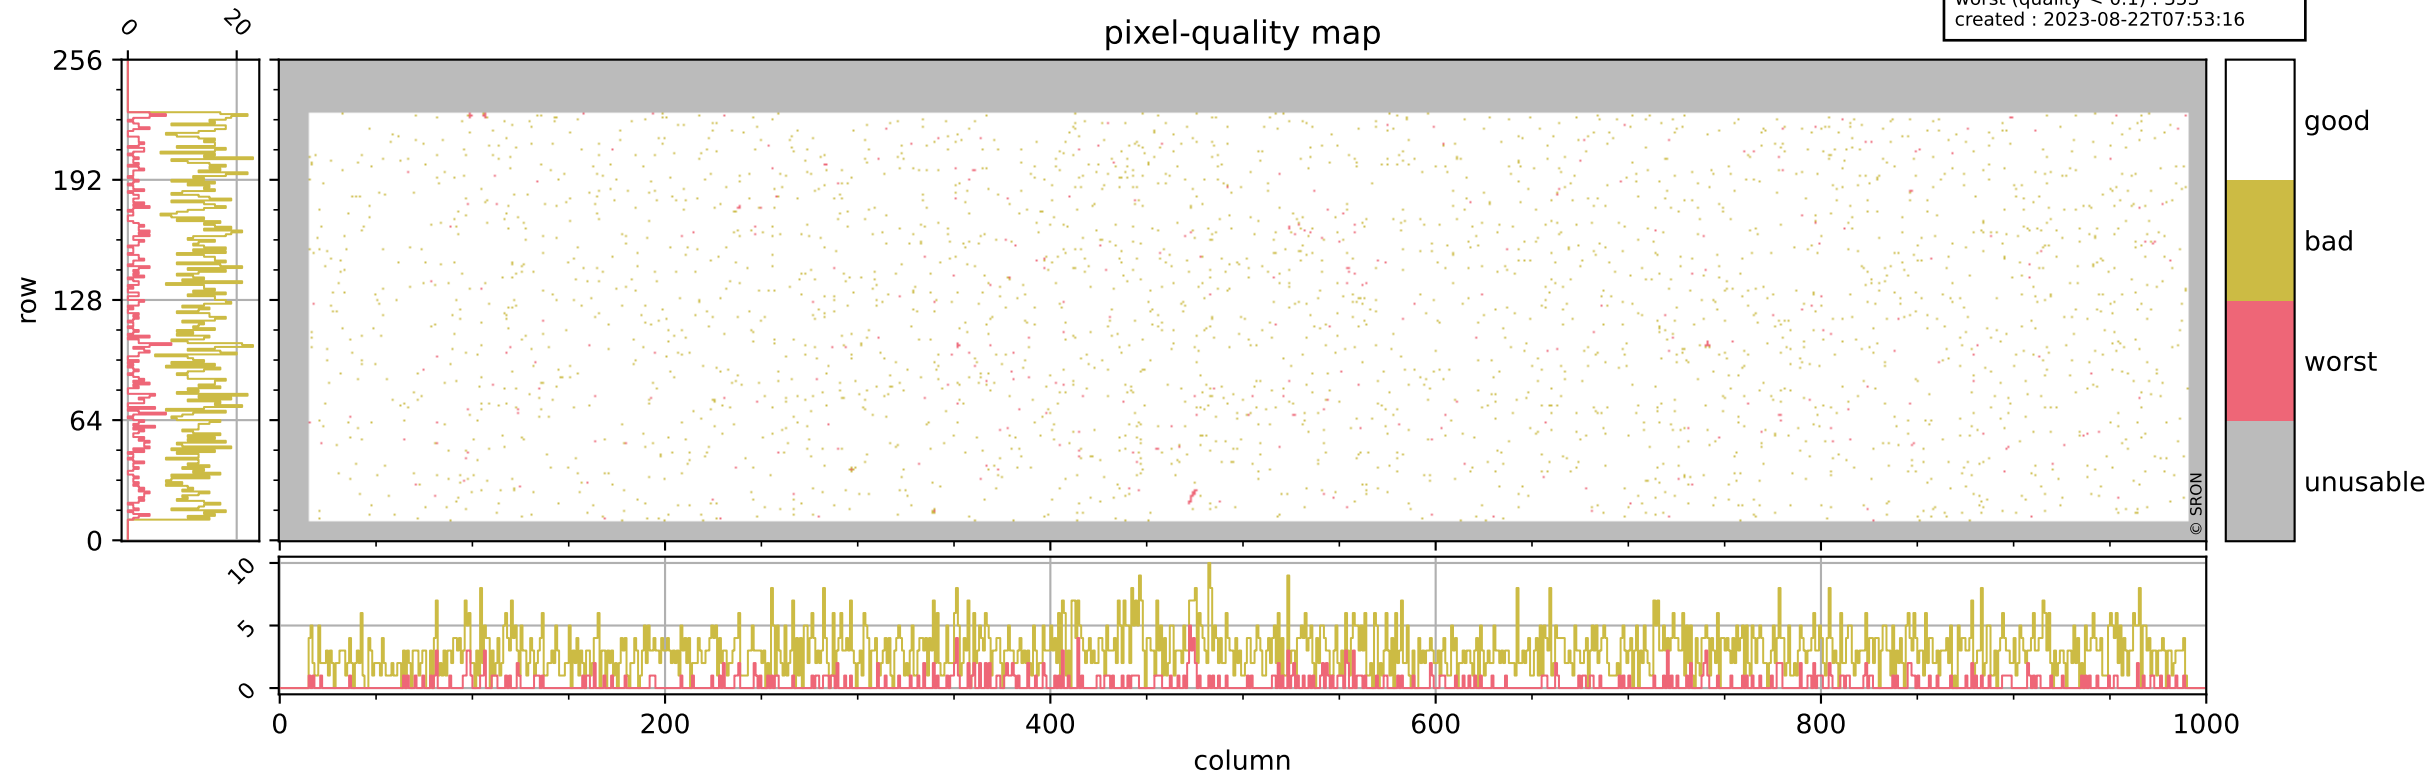

Tropomi SWIR pixel quality (official)

orbits : 19 in [7222, 7267]
coverage : 2019-03-06 / 2019-03-09
bad (quality < 0.8) : 2954
worst (quality < 0.1) : 353
created : 2023-08-22T07:53:16

pixel-quality map

Tropomi SWIR pixel quality (official)

orbits : 19 in [7222, 7267]
coverage : 2019-03-06 / 2019-03-09
bad (quality < 0.8) : 297
worst (quality < 0.1) : 117
created : 2023-08-22T07:53:16

Tropomi SWIR pixel quality (official)

orbits : 19 in [7222, 7267]
coverage : 2019-03-06 / 2019-03-09
bad (quality < 0.8) : 2717
worst (quality < 0.1) : 272
created : 2023-08-22T07:53:16

pixel-quality map (noise average)

Tropomi SWIR pixel quality (official)

orbits : 19 in [7222, 7267]
coverage : 2019-03-06 / 2019-03-09
created : 2023-08-22T07:53:17

Histograms of pixel-quality

Tropomi SWIR pixel quality (official) ground-tracks of Sentinel-5P

orbits : 19 in [7222, 7267]
coverage : 2019-03-06 / 2019-03-09
created : 2023-08-22T07:53:17