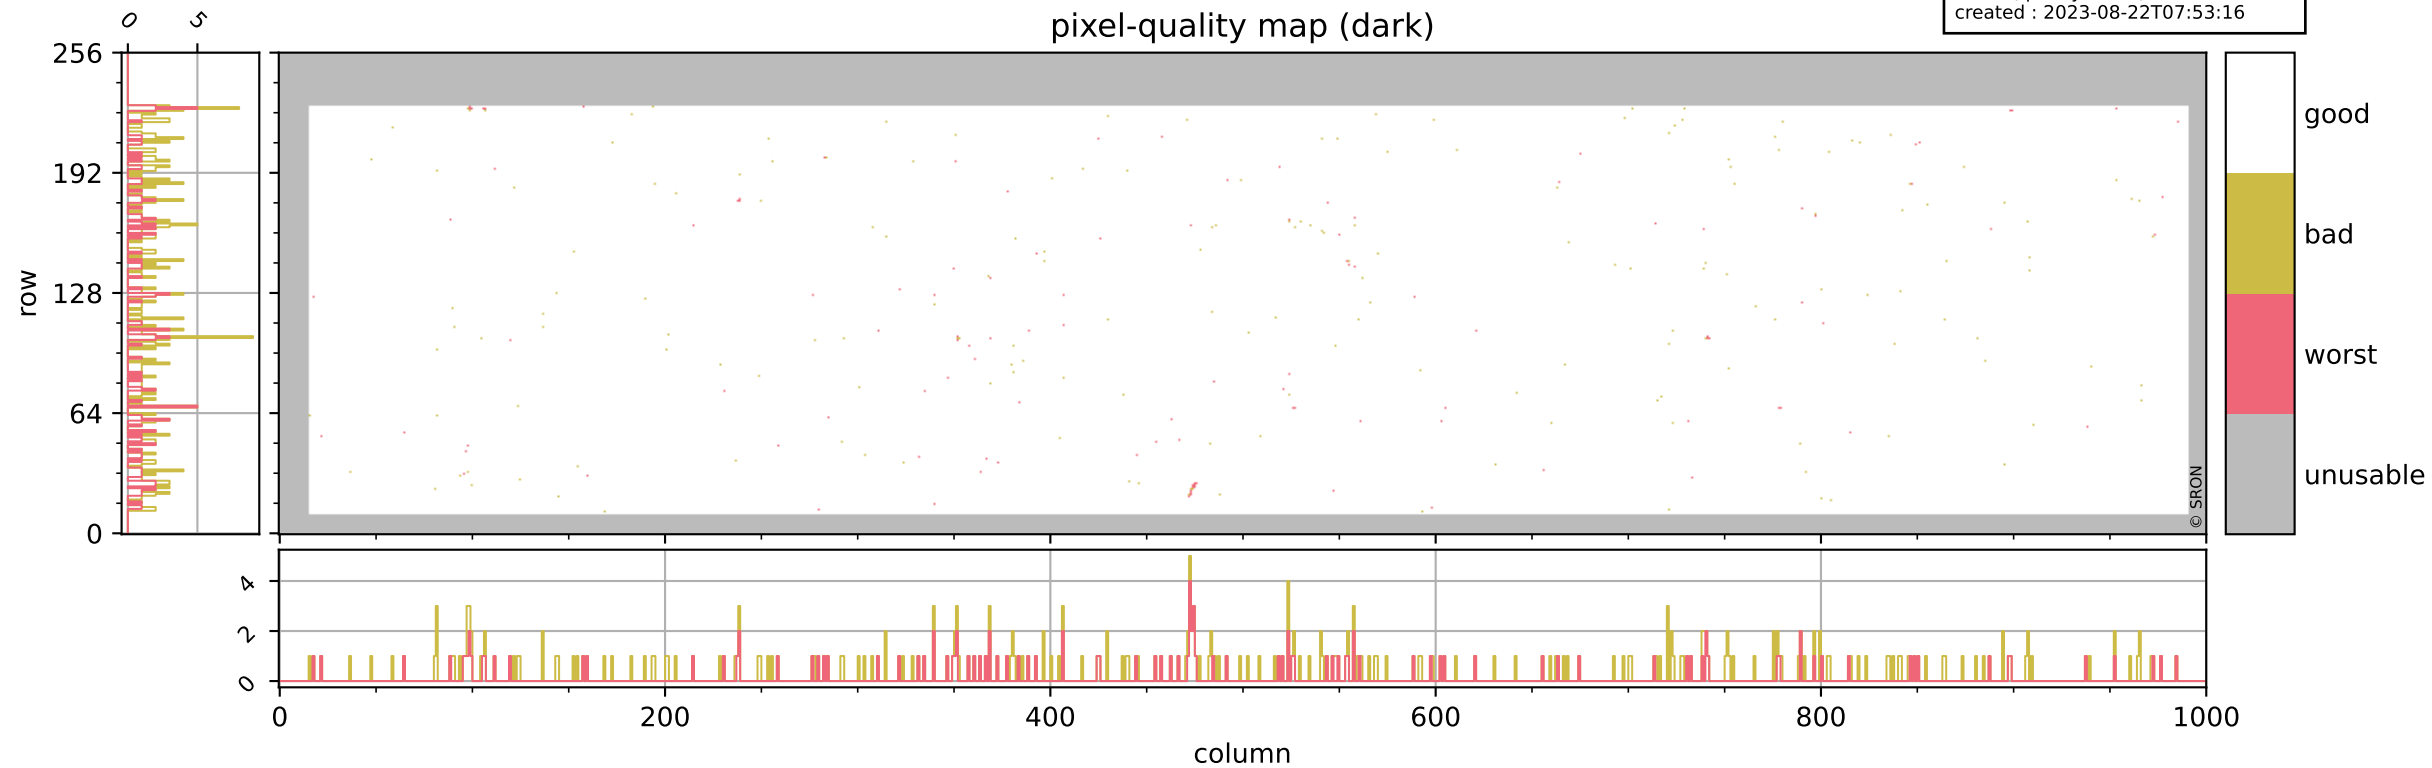

Tropomi SWIR pixel quality (official)

orbits : 19 in [7222, 7267]
coverage : 2019-03-06 / 2019-03-09
bad (quality < 0.8) : 2954
worst (quality < 0.1) : 353
created : 2023-08-22T07:53:16

pixel-quality map

Tropomi SWIR pixel quality (official)

orbits : 19 in [7222, 7267]
coverage : 2019-03-06 / 2019-03-09
bad (quality < 0.8) : 297
worst (quality < 0.1) : 117
created : 2023-08-22T07:53:16

Tropomi SWIR pixel quality (official)

orbits : 19 in [7222, 7267]
coverage : 2019-03-06 / 2019-03-09
bad (quality < 0.8) : 2717
worst (quality < 0.1) : 272
created : 2023-08-22T07:53:16

pixel-quality map (noise average)

Tropomi SWIR pixel quality (official)

orbits : 19 in [7222, 7267]
coverage : 2019-03-06 / 2019-03-09
to good : 351
good to bad : 918
to worst : 144
created : 2023-08-22T07:53:16

total quality compared with SWIR pixel-quality CKD

Tropomi SWIR pixel quality (official)