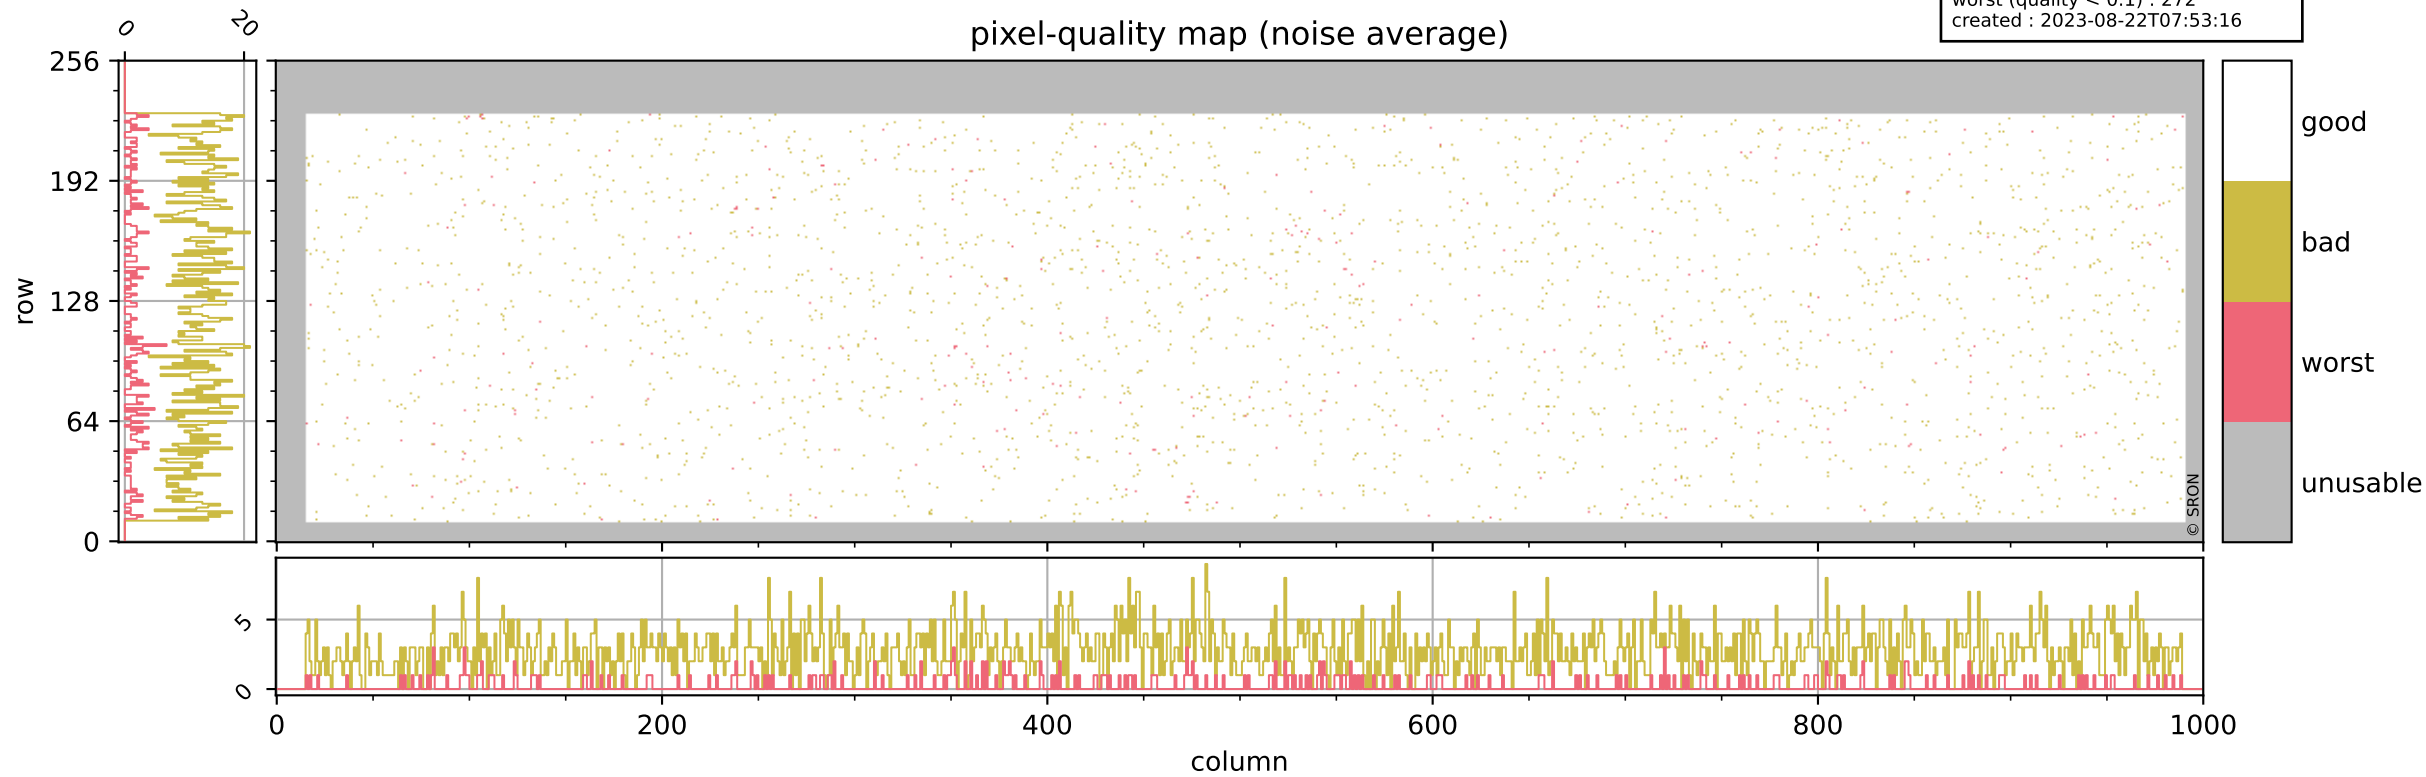

Tropomi SWIR pixel quality (official)

orbits : 19 in [7222, 7267]
coverage : 2019-03-06 / 2019-03-09
bad (quality < 0.8) : 297
worst (quality < 0.1) : 117
created : 2023-08-22T07:53:16

Tropomi SWIR pixel quality (official)

orbits : 19 in [7222, 7267]
coverage : 2019-03-06 / 2019-03-09
bad (quality < 0.8) : 2717
worst (quality < 0.1) : 272
created : 2023-08-22T07:53:16

pixel-quality map (noise average)

Tropomi SWIR pixel quality (official)

orbits : 19 in [7222, 7267]
coverage : 2019-03-06 / 2019-03-09
to good : 351
good to bad : 918
to worst : 144
created : 2023-08-22T07:53:16

total quality compared with SWIR pixel-quality CKD

Tropomi SWIR pixel quality (official)

orbits : 19 in [7222, 7267]
coverage : 2019-03-06 / 2019-03-09
created : 2023-08-22T07:53:17

Histograms of pixel-quality

Tropomi SWIR pixel quality (official) ground-tracks of Sentinel-5P

orbits : 19 in [7222, 7267]
coverage : 2019-03-06 / 2019-03-09
created : 2023-08-22T07:53:17