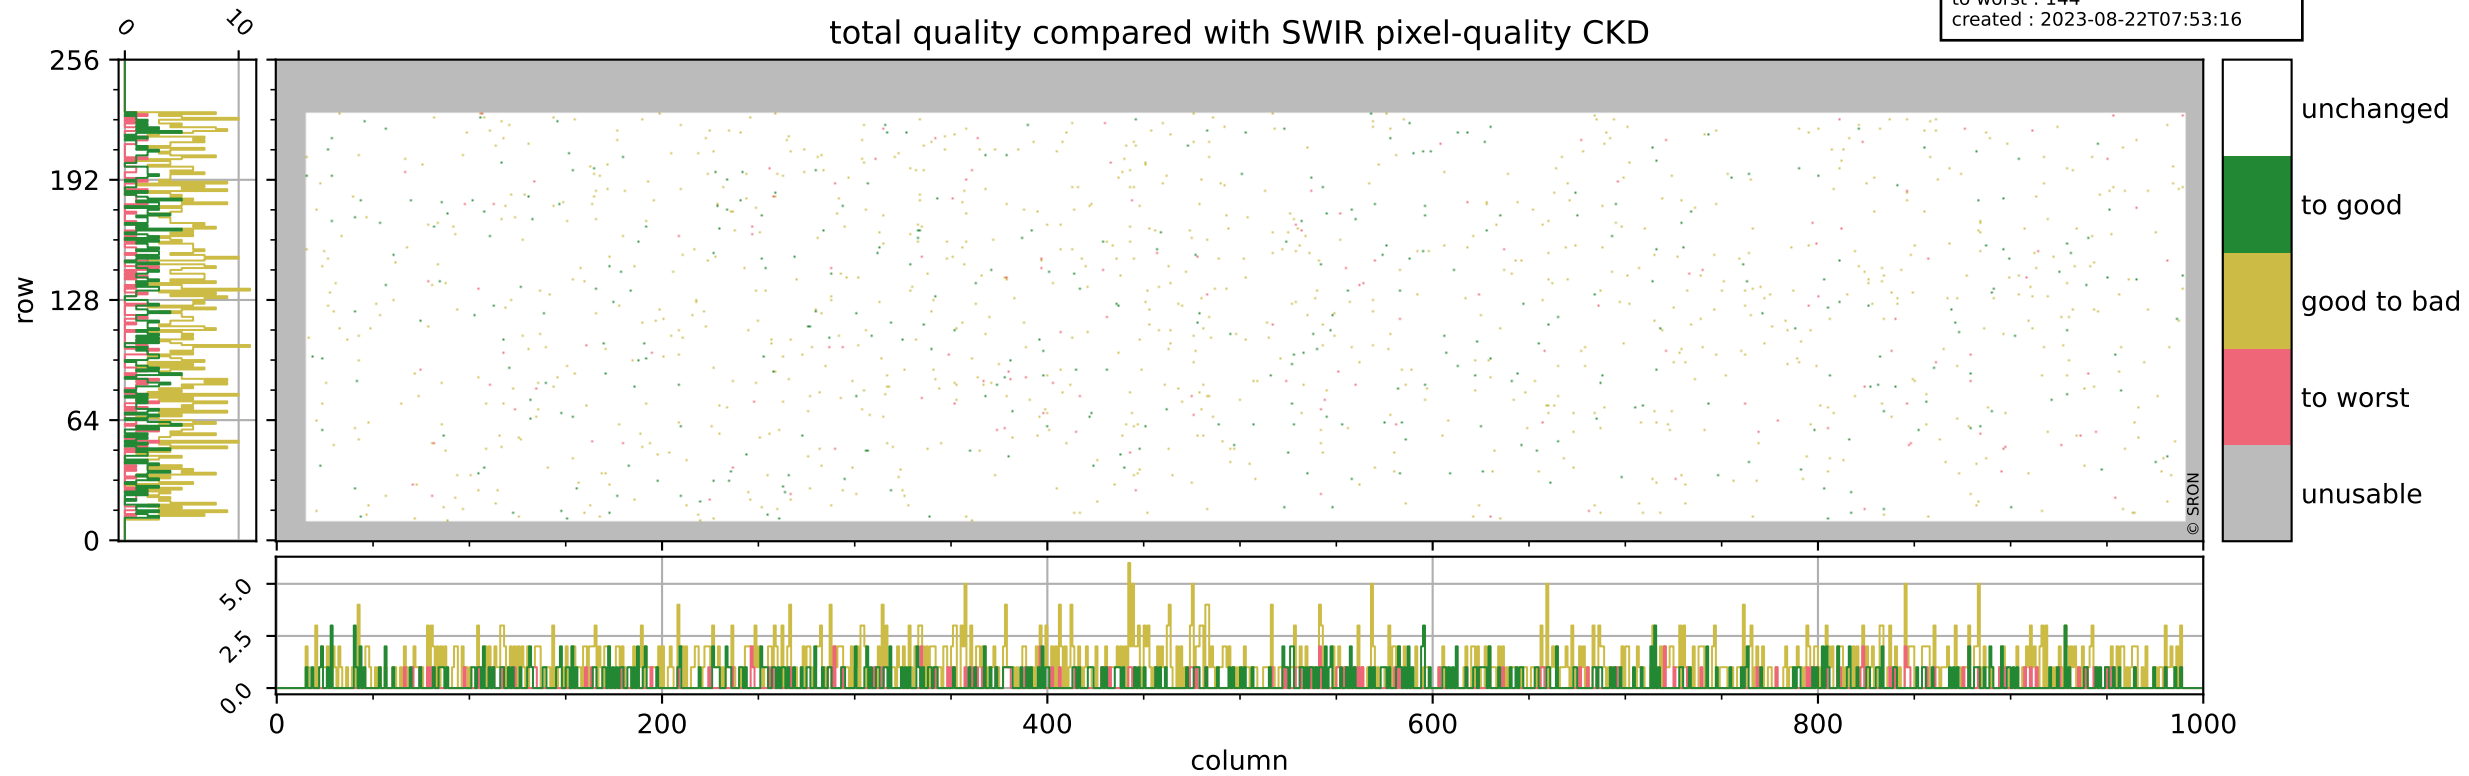

Tropomi SWIR pixel quality (official)

orbits : 19 in [7222, 7267]
coverage : 2019-03-06 / 2019-03-09
bad (quality < 0.8) : 297
worst (quality < 0.1) : 117
created : 2023-08-22T07:53:16

Tropomi SWIR pixel quality (official)

orbits : 19 in [7222, 7267]
coverage : 2019-03-06 / 2019-03-09
bad (quality < 0.8) : 2717
worst (quality < 0.1) : 272
created : 2023-08-22T07:53:16

pixel-quality map (noise average)

Tropomi SWIR pixel quality (official)

orbits : 19 in [7222, 7267]
coverage : 2019-03-06 / 2019-03-09
to good : 351
good to bad : 918
to worst : 144
created : 2023-08-22T07:53:16

total quality compared with SWIR pixel-quality CKD

Tropomi SWIR pixel quality (official)

orbits : 19 in [7222, 7267]
coverage : 2019-03-06 / 2019-03-09
created : 2023-08-22T07:53:17

Histograms of pixel-quality

Tropomi SWIR pixel quality (official) ground-tracks of Sentinel-5P

orbits : 19 in [7222, 7267]
coverage : 2019-03-06 / 2019-03-09
created : 2023-08-22T07:53:17