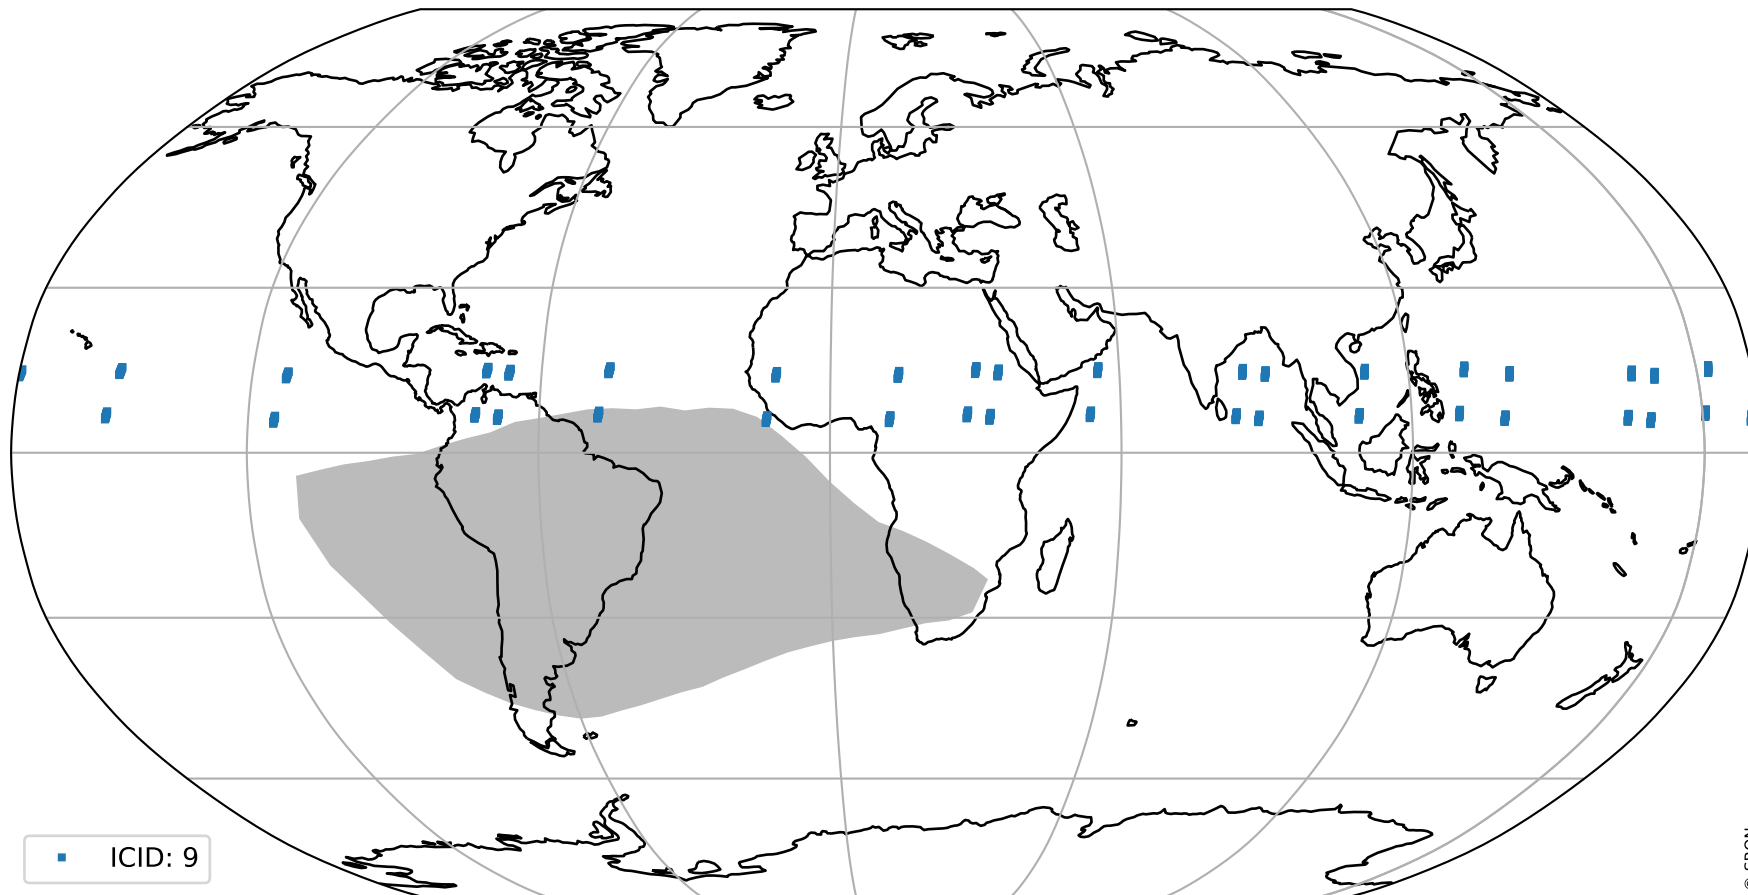

orbits : 19 in [7222, 7267]
coverage : 2019-03-06 / 2019-03-09
to good : 351
good to bad : 918
to worst : 144
created : 2023-08-22T07:53:16

total quality compared with SWIR pixel-quality CKD

Tropomi SWIR pixel quality (official)

orbits : 19 in [7222, 7267]
coverage : 2019-03-06 / 2019-03-09
created : 2023-08-22T07:53:17

Histograms of pixel-quality

Tropomi SWIR pixel quality (official) ground-tracks of Sentinel-5P

orbits : 19 in [7222, 7267]
coverage : 2019-03-06 / 2019-03-09
created : 2023-08-22T07:53:17