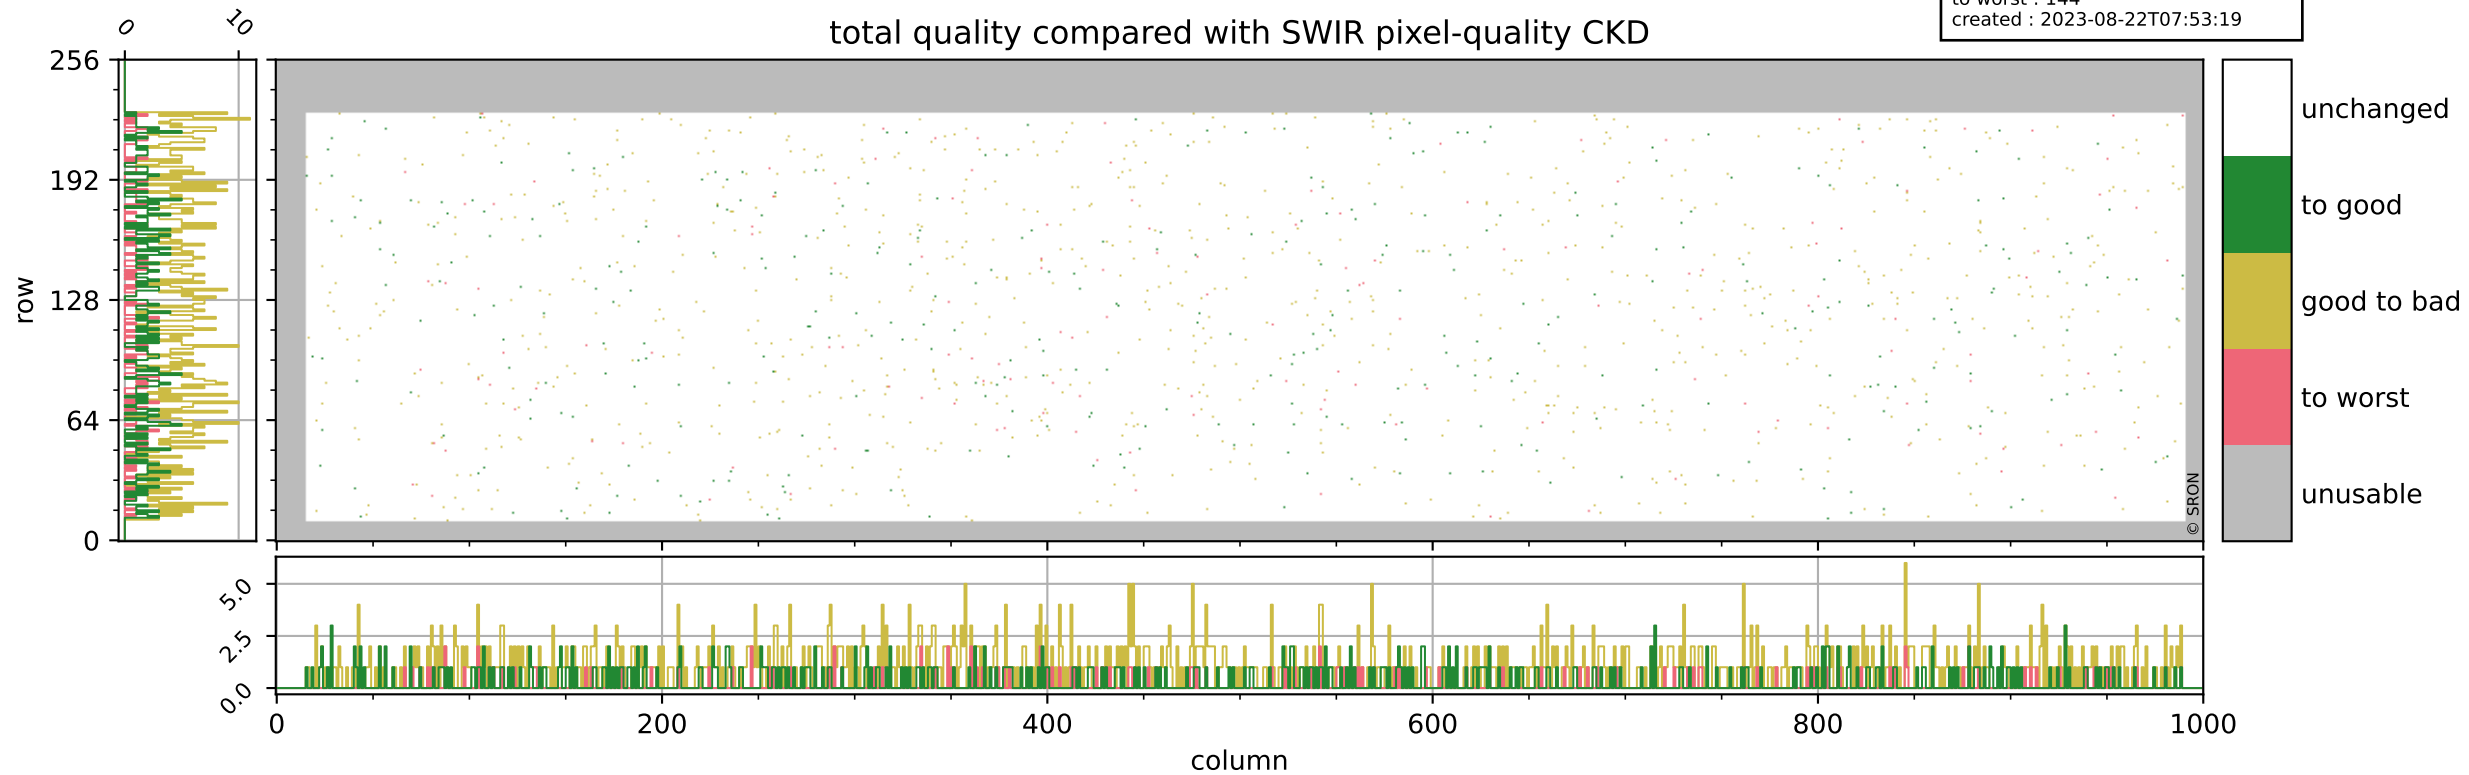

orbits : 18 in [7237, 7282]
coverage : 2019-03-07 / 2019-03-10
bad (quality < 0.8) : 294
worst (quality < 0.1) : 118
created : 2023-08-22T07:53:18

Tropomi SWIR pixel quality (official)

orbits : 18 in [7237, 7282]
coverage : 2019-03-07 / 2019-03-10
bad (quality < 0.8) : 2668
worst (quality < 0.1) : 271
created : 2023-08-22T07:53:18

pixel-quality map (noise average)

Tropomi SWIR pixel quality (official)

orbits : 18 in [7237, 7282]
coverage : 2019-03-07 / 2019-03-10
to good : 347
good to bad : 869
to worst : 144
created : 2023-08-22T07:53:19

total quality compared with SWIR pixel-quality CKD

Tropomi SWIR pixel quality (official)

orbits : 18 in [7237, 7282]
coverage : 2019-03-07 / 2019-03-10
created : 2023-08-22T07:53:19

Histograms of pixel-quality

Tropomi SWIR pixel quality (official) ground-tracks of Sentinel-5P

orbits : 18 in [7237, 7282]
coverage : 2019-03-07 / 2019-03-10
created : 2023-08-22T07:53:19

Tropomi SWIR pixel quality (official)

orbits : [2827, 7282]
coverage : 2018-04-30 / 2019-03-10
created : 2023-08-22T07:53:20