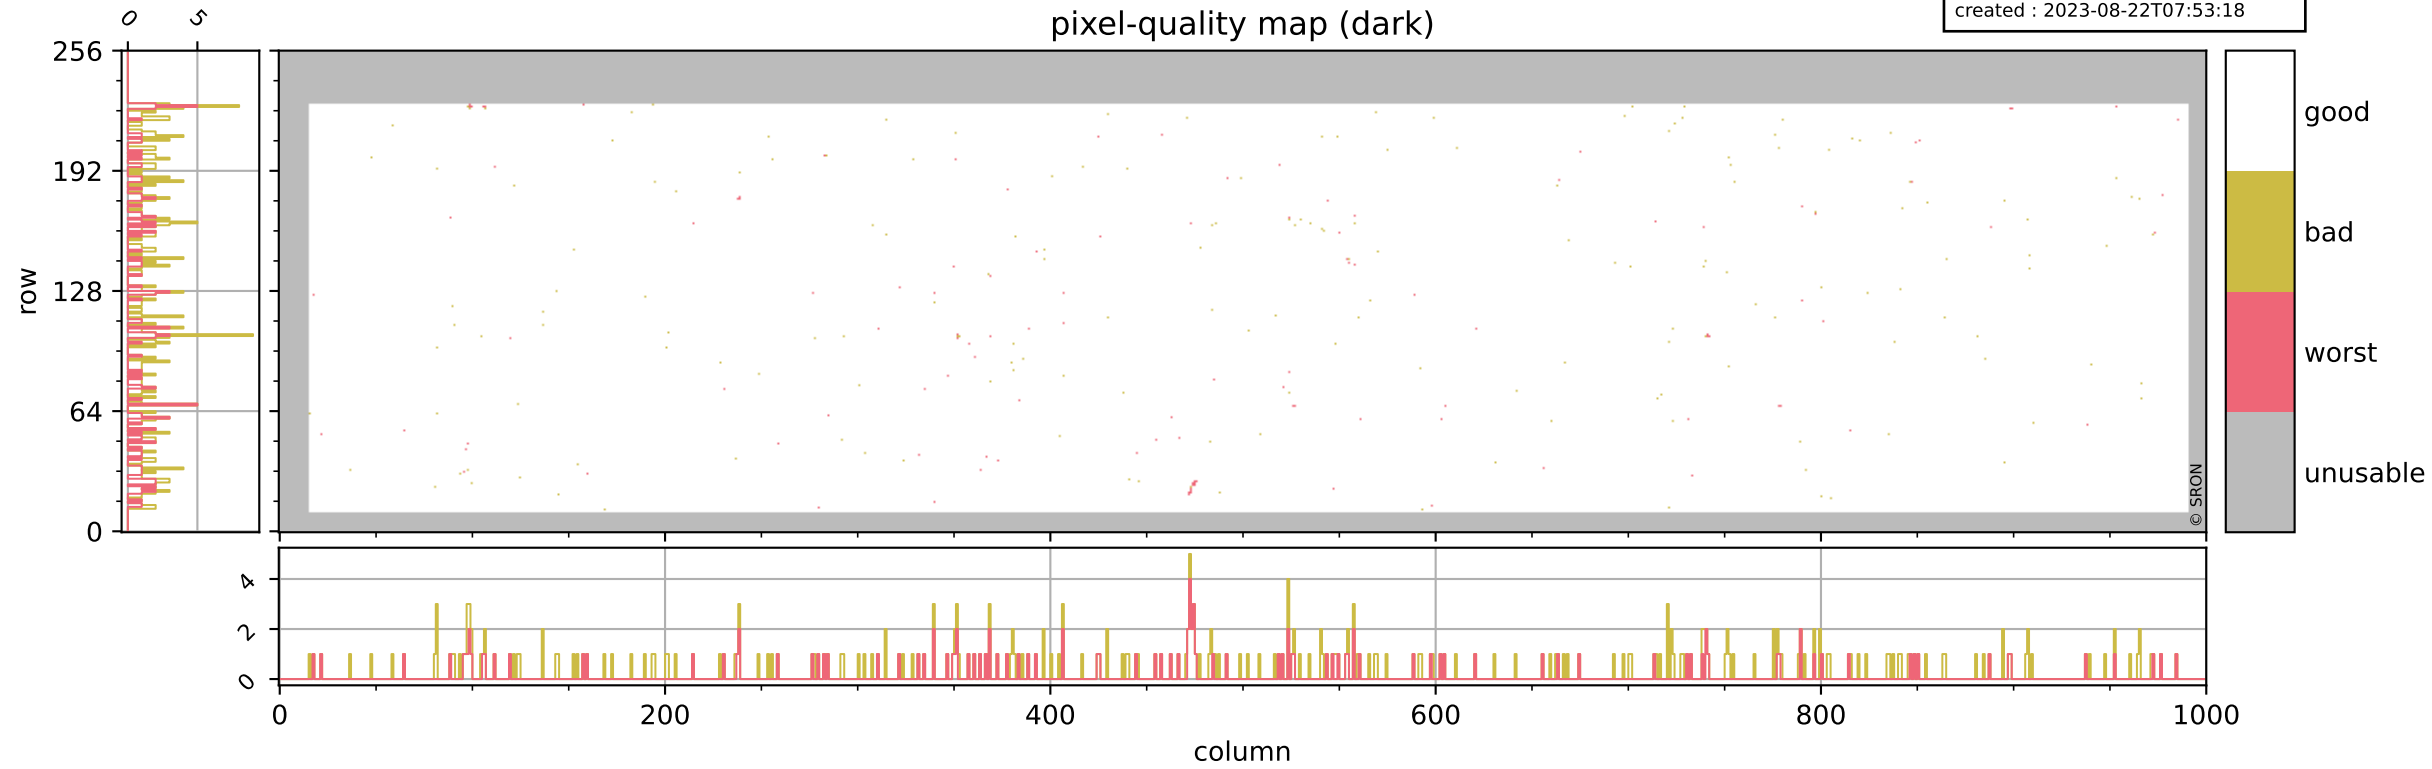

Tropomi SWIR pixel quality (official)

orbits : 18 in [7237, 7282]
coverage : 2019-03-07 / 2019-03-10
bad (quality < 0.8) : 2911
worst (quality < 0.1) : 354
created : 2023-08-22T07:53:18

Tropomi SWIR pixel quality (official)

orbits : 18 in [7237, 7282]
coverage : 2019-03-07 / 2019-03-10
bad (quality < 0.8) : 294
worst (quality < 0.1) : 118
created : 2023-08-22T07:53:18

Tropomi SWIR pixel quality (official)

orbits : 18 in [7237, 7282]
coverage : 2019-03-07 / 2019-03-10
bad (quality < 0.8) : 2668
worst (quality < 0.1) : 271
created : 2023-08-22T07:53:18

pixel-quality map (noise average)

Tropomi SWIR pixel quality (official)

orbits : 18 in [7237, 7282]
coverage : 2019-03-07 / 2019-03-10
to good : 347
good to bad : 869
to worst : 144
created : 2023-08-22T07:53:19

Tropomi SWIR pixel quality (official) ground-tracks of Sentinel-5P

orbits : 18 in [7237, 7282]
coverage : 2019-03-07 / 2019-03-10
created : 2023-08-22T07:53:19

Tropomi SWIR pixel quality (official)

orbits : [2827, 7282]
coverage : 2018-04-30 / 2019-03-10
created : 2023-08-22T07:53:20