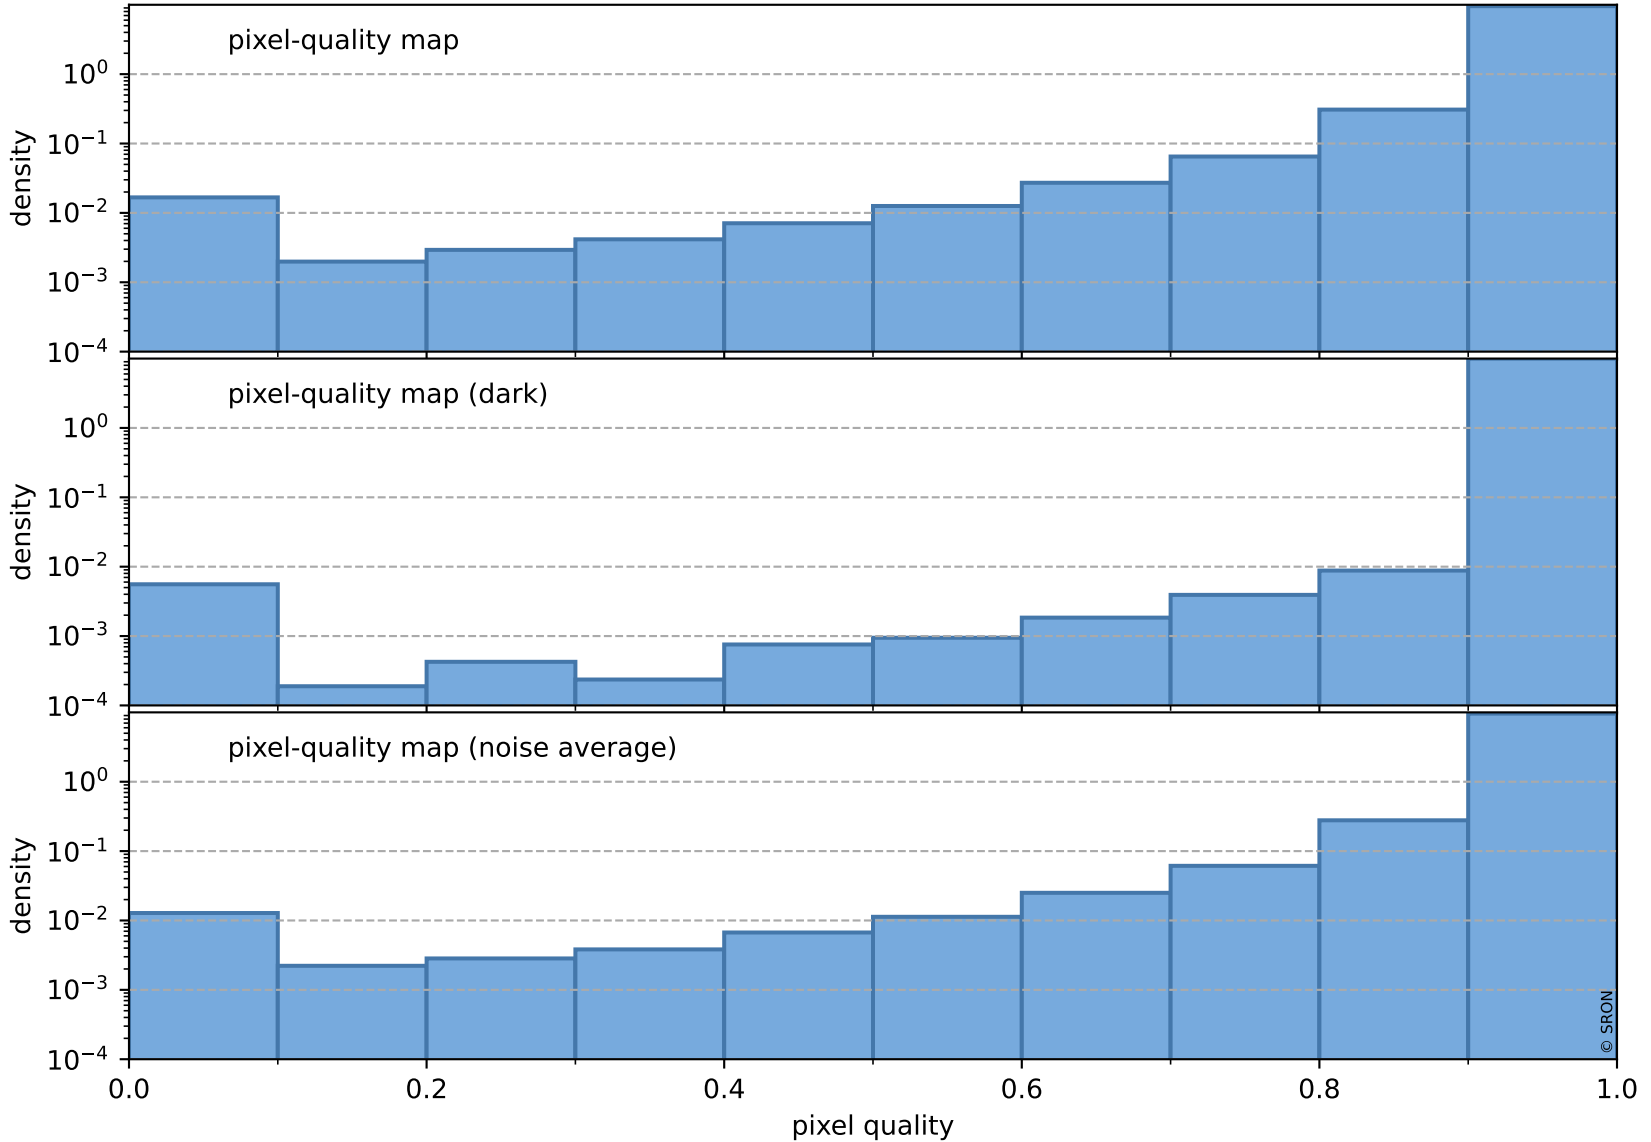

orbits : 18 in [7237, 7282]
coverage : 2019-03-07 / 2019-03-10
bad (quality < 0.8) : 294
worst (quality < 0.1) : 118
created : 2023-08-22T07:53:18

Tropomi SWIR pixel quality (official)

orbits : 18 in [7237, 7282]
coverage : 2019-03-07 / 2019-03-10
bad (quality < 0.8) : 2668
worst (quality < 0.1) : 271
created : 2023-08-22T07:53:18

pixel-quality map (noise average)

Tropomi SWIR pixel quality (official)

orbits : 18 in [7237, 7282]
coverage : 2019-03-07 / 2019-03-10
to good : 347
good to bad : 869
to worst : 144
created : 2023-08-22T07:53:19

total quality compared with SWIR pixel-quality CKD

Tropomi SWIR pixel quality (official)

orbits : 18 in [7237, 7282]
coverage : 2019-03-07 / 2019-03-10
created : 2023-08-22T07:53:19

Histograms of pixel-quality

Tropomi SWIR pixel quality (official) ground-tracks of Sentinel-5P

orbits : 18 in [7237, 7282]
coverage : 2019-03-07 / 2019-03-10
created : 2023-08-22T07:53:19

Tropomi SWIR pixel quality (official)

orbits : [2827, 7282]
coverage : 2018-04-30 / 2019-03-10
created : 2023-08-22T07:53:20