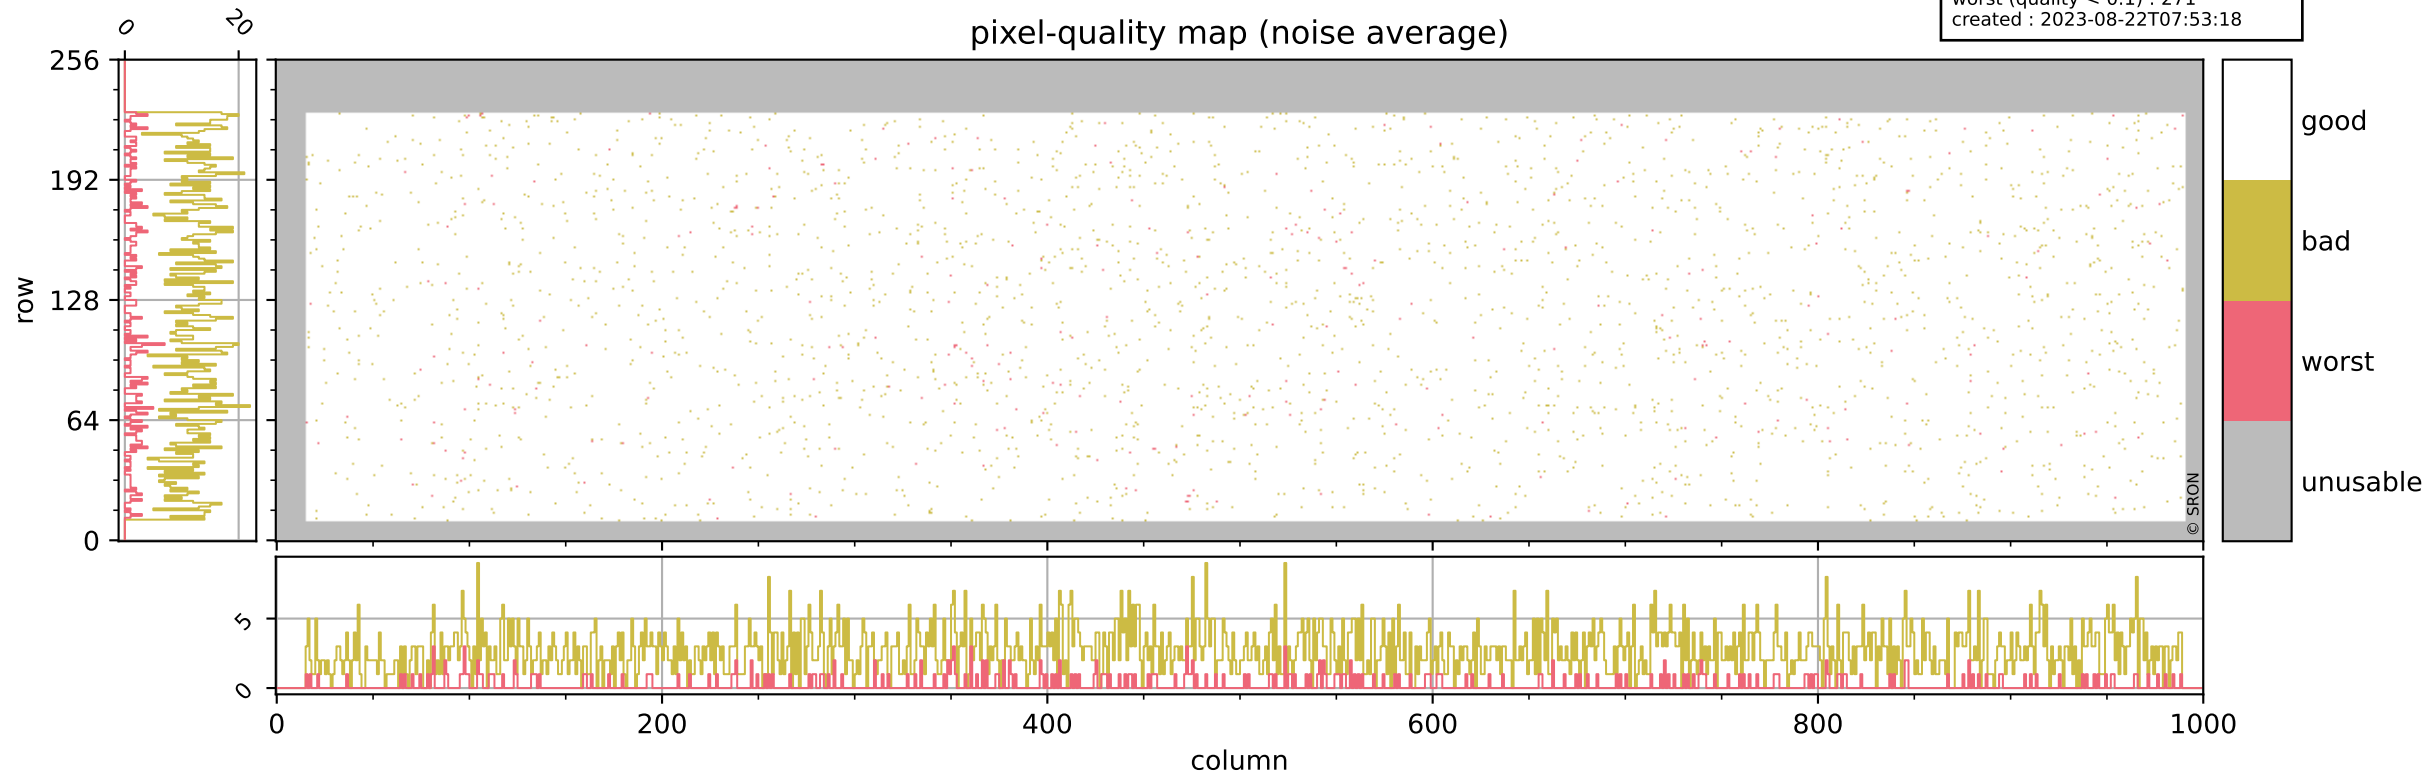

Tropomi SWIR pixel quality (official)

orbits : 18 in [7237, 7282]
coverage : 2019-03-07 / 2019-03-10
bad (quality < 0.8) : 2911
worst (quality < 0.1) : 354
created : 2023-08-22T07:53:18

Tropomi SWIR pixel quality (official)

orbits : 18 in [7237, 7282]
coverage : 2019-03-07 / 2019-03-10
bad (quality < 0.8) : 294
worst (quality < 0.1) : 118
created : 2023-08-22T07:53:18

Tropomi SWIR pixel quality (official)

orbits : 18 in [7237, 7282]
coverage : 2019-03-07 / 2019-03-10
bad (quality < 0.8) : 2668
worst (quality < 0.1) : 271
created : 2023-08-22T07:53:18

pixel-quality map (noise average)

Tropomi SWIR pixel quality (official)

orbits : 18 in [7237, 7282]
coverage : 2019-03-07 / 2019-03-10
to good : 347
good to bad : 869
to worst : 144
created : 2023-08-22T07:53:19

Tropomi SWIR pixel quality (official) ground-tracks of Sentinel-5P

orbits : 18 in [7237, 7282]
coverage : 2019-03-07 / 2019-03-10
created : 2023-08-22T07:53:19

Tropomi SWIR pixel quality (official)

orbits : [2827, 7282]
coverage : 2018-04-30 / 2019-03-10
created : 2023-08-22T07:53:20