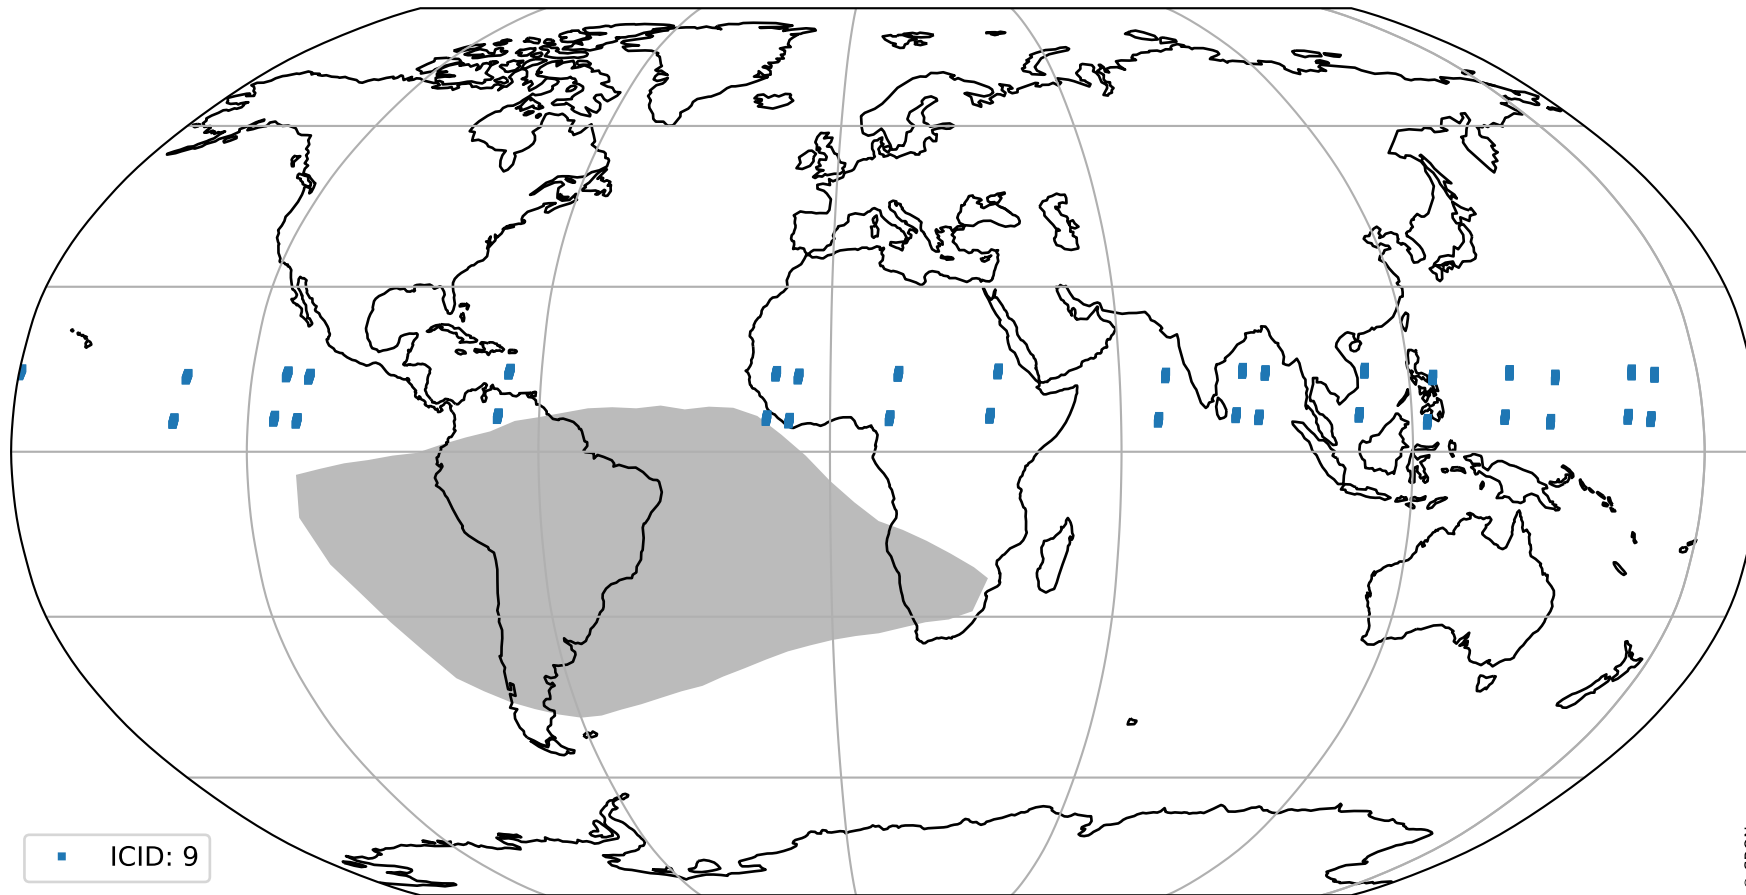

total quality compared with SWIR pixel-quality CKD

Tropomi SWIR pixel quality (official)

orbits : 18 in [7237, 7282]
coverage : 2019-03-07 / 2019-03-10
created : 2023-08-22T07:53:19

Histograms of pixel-quality

Tropomi SWIR pixel quality (official) ground-tracks of Sentinel-5P

orbits : 18 in [7237, 7282]
coverage : 2019-03-07 / 2019-03-10
created : 2023-08-22T07:53:19

Tropomi SWIR pixel quality (official)

orbits : [2827, 7282]
coverage : 2018-04-30 / 2019-03-10
created : 2023-08-22T07:53:20