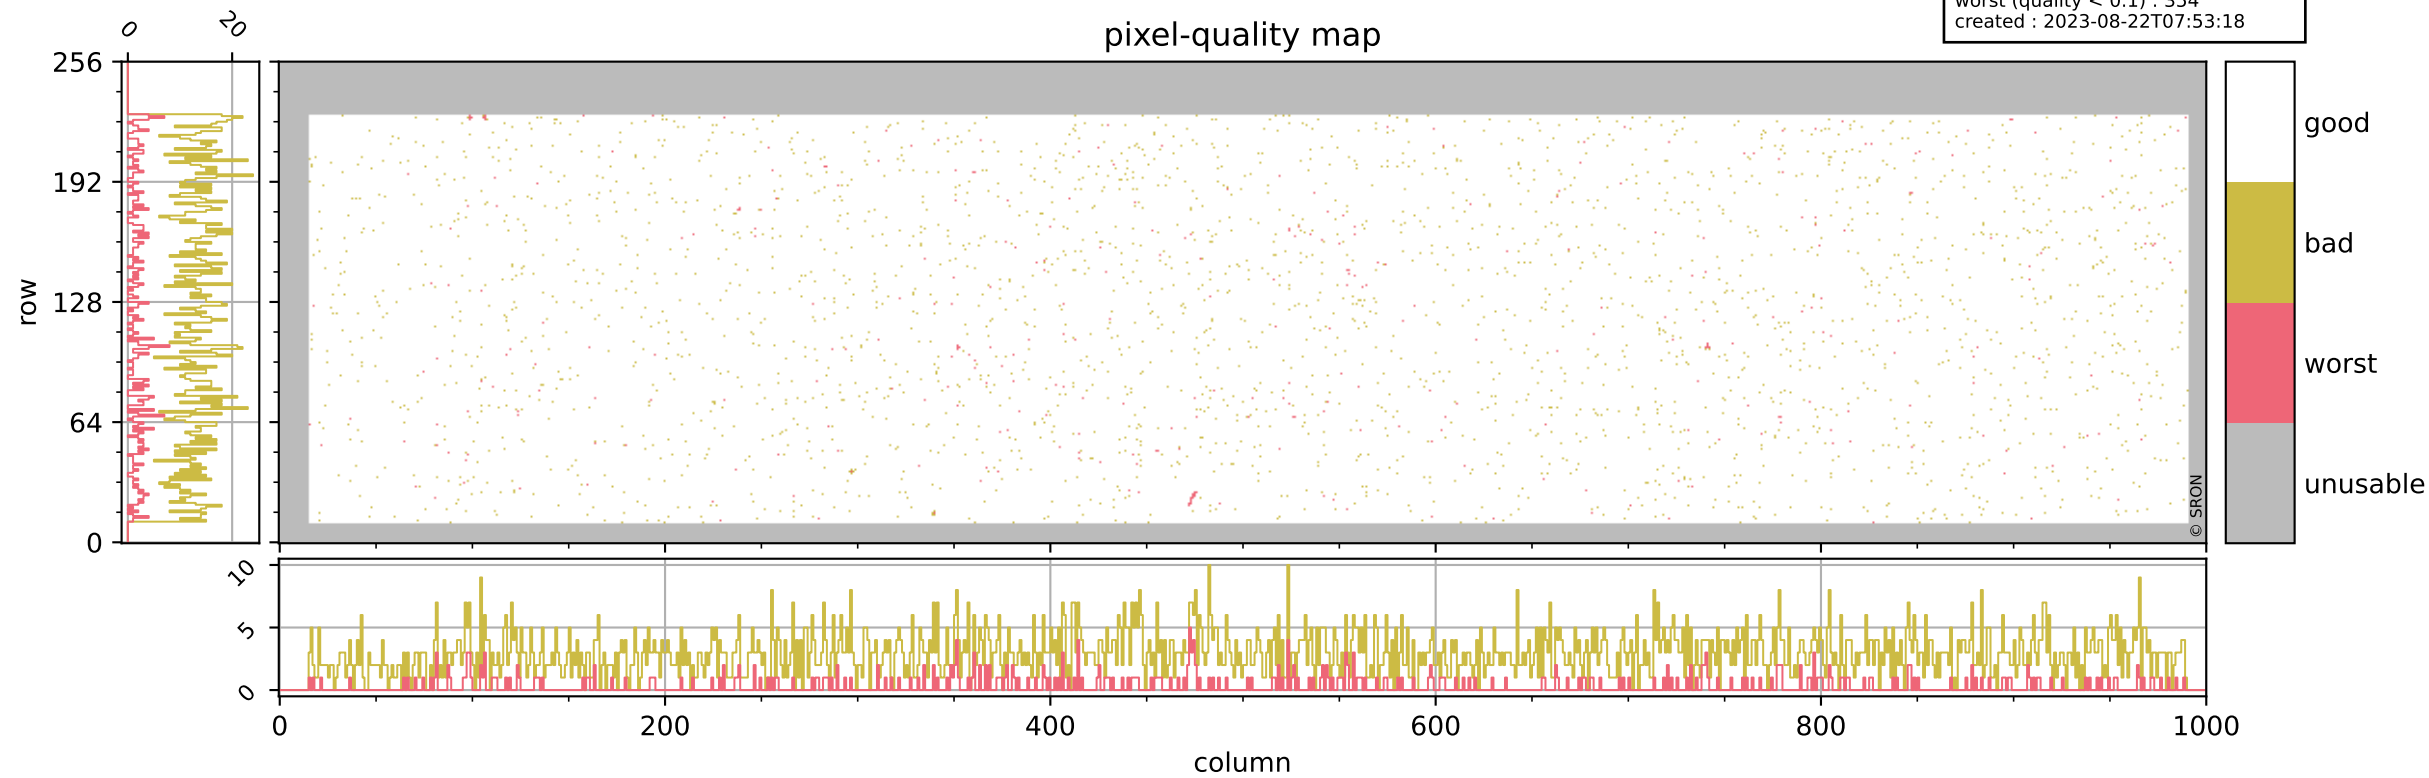

Tropomi SWIR pixel quality (official)

orbits : 18 in [7237, 7282]
coverage : 2019-03-07 / 2019-03-10
bad (quality < 0.8) : 2911
worst (quality < 0.1) : 354
created : 2023-08-22T07:53:18

Tropomi SWIR pixel quality (official)

orbits : 18 in [7237, 7282]
coverage : 2019-03-07 / 2019-03-10
bad (quality < 0.8) : 294
worst (quality < 0.1) : 118
created : 2023-08-22T07:53:18

Tropomi SWIR pixel quality (official)

orbits : 18 in [7237, 7282]
coverage : 2019-03-07 / 2019-03-10
bad (quality < 0.8) : 2668
worst (quality < 0.1) : 271
created : 2023-08-22T07:53:18

pixel-quality map (noise average)

Tropomi SWIR pixel quality (official)

orbits : 18 in [7237, 7282]
coverage : 2019-03-07 / 2019-03-10
to good : 347
good to bad : 869
to worst : 144
created : 2023-08-22T07:53:19

Tropomi SWIR pixel quality (official) ground-tracks of Sentinel-5P

orbits : 18 in [7237, 7282]
coverage : 2019-03-07 / 2019-03-10
created : 2023-08-22T07:53:19

Tropomi SWIR pixel quality (official)

orbits : [2827, 7282]
coverage : 2018-04-30 / 2019-03-10
created : 2023-08-22T07:53:20