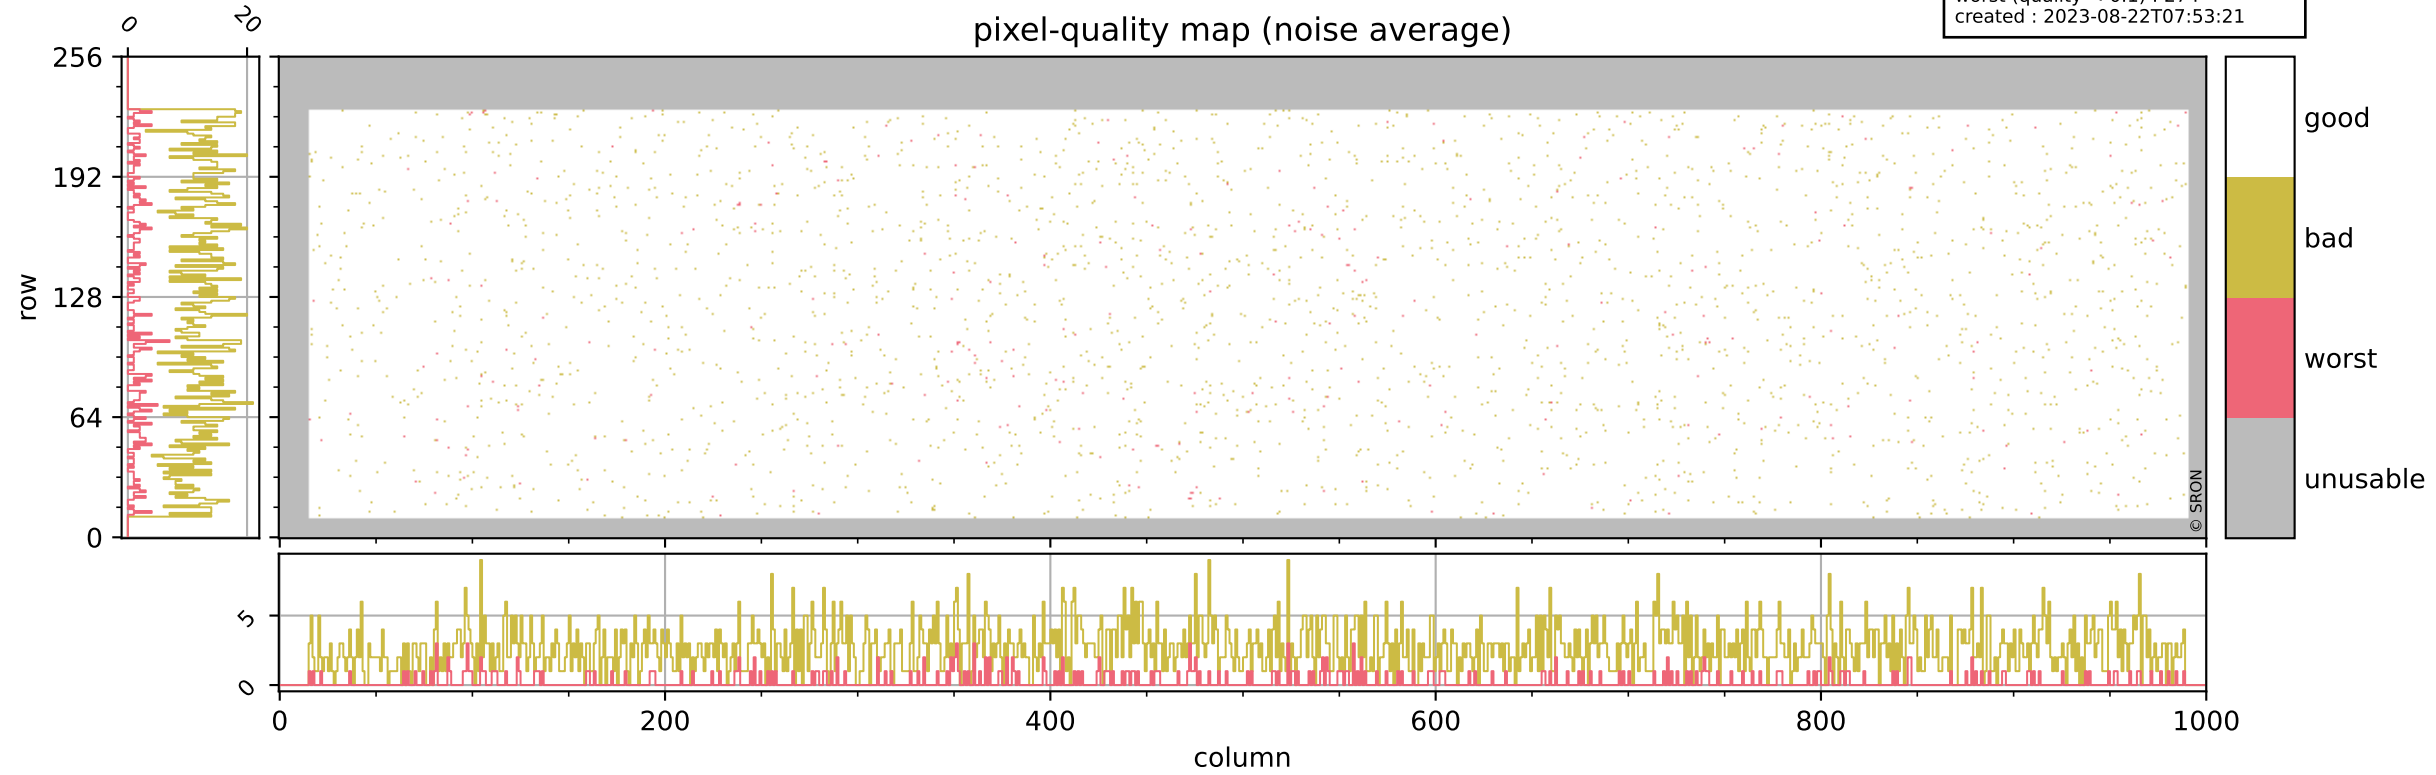

orbits : 19 in [7252, 7297]
coverage : 2019-03-08 / 2019-03-11
bad (quality < 0.8) : 295
worst (quality < 0.1) : 117
created : 2023-08-22T07:53:20

pixel-quality map (dark)

Tropomi SWIR pixel quality (official)

orbits : 19 in [7252, 7297]
coverage : 2019-03-08 / 2019-03-11
bad (quality < 0.8) : 2674
worst (quality < 0.1) : 274
created : 2023-08-22T07:53:21

pixel-quality map (noise average)

Tropomi SWIR pixel quality (official)

orbits : 19 in [7252, 7297]
coverage : 2019-03-08 / 2019-03-11
to good : 351
good to bad : 876
to worst : 145
created : 2023-08-22T07:53:21

total quality compared with SWIR pixel-quality CKD

Tropomi SWIR pixel quality (official)

orbits : 19 in [7252, 7297]
coverage : 2019-03-08 / 2019-03-11
created : 2023-08-22T07:53:21

Histograms of pixel-quality

Tropomi SWIR pixel quality (official) ground-tracks of Sentinel-5P

orbits : 19 in [7252, 7297]
coverage : 2019-03-08 / 2019-03-11
created : 2023-08-22T07:53:21