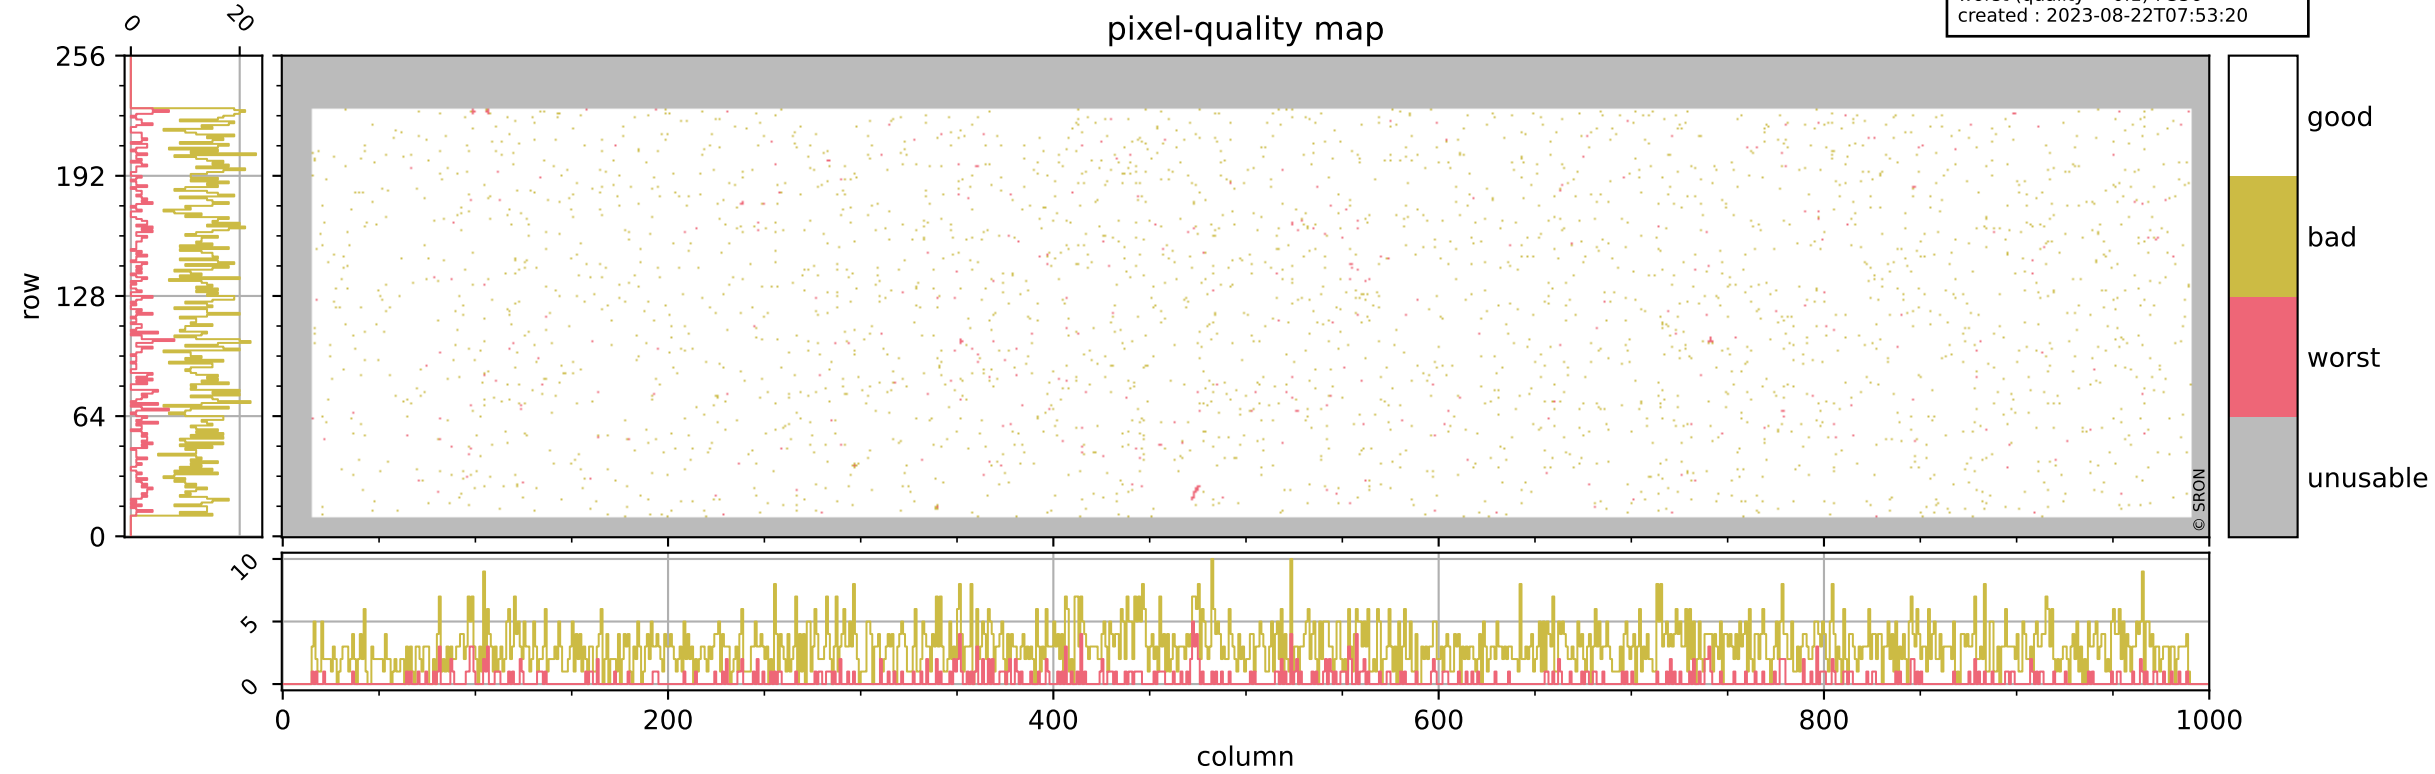

Tropomi SWIR pixel quality (official)

orbits : 19 in [7252, 7297]
coverage : 2019-03-08 / 2019-03-11
bad (quality < 0.8) : 2915
worst (quality < 0.1) : 356
created : 2023-08-22T07:53:20

Tropomi SWIR pixel quality (official)

orbits : 19 in [7252, 7297]
coverage : 2019-03-08 / 2019-03-11
bad (quality < 0.8) : 295
worst (quality < 0.1) : 117
created : 2023-08-22T07:53:20

pixel-quality map (dark)

Tropomi SWIR pixel quality (official)

orbits : 19 in [7252, 7297]
coverage : 2019-03-08 / 2019-03-11
bad (quality < 0.8) : 2674
worst (quality < 0.1) : 274
created : 2023-08-22T07:53:21

pixel-quality map (noise average)

Tropomi SWIR pixel quality (official)

orbits : 19 in [7252, 7297]
coverage : 2019-03-08 / 2019-03-11
created : 2023-08-22T07:53:21

Histograms of pixel-quality

Tropomi SWIR pixel quality (official) ground-tracks of Sentinel-5P

orbits : 19 in [7252, 7297]
coverage : 2019-03-08 / 2019-03-11
created : 2023-08-22T07:53:21