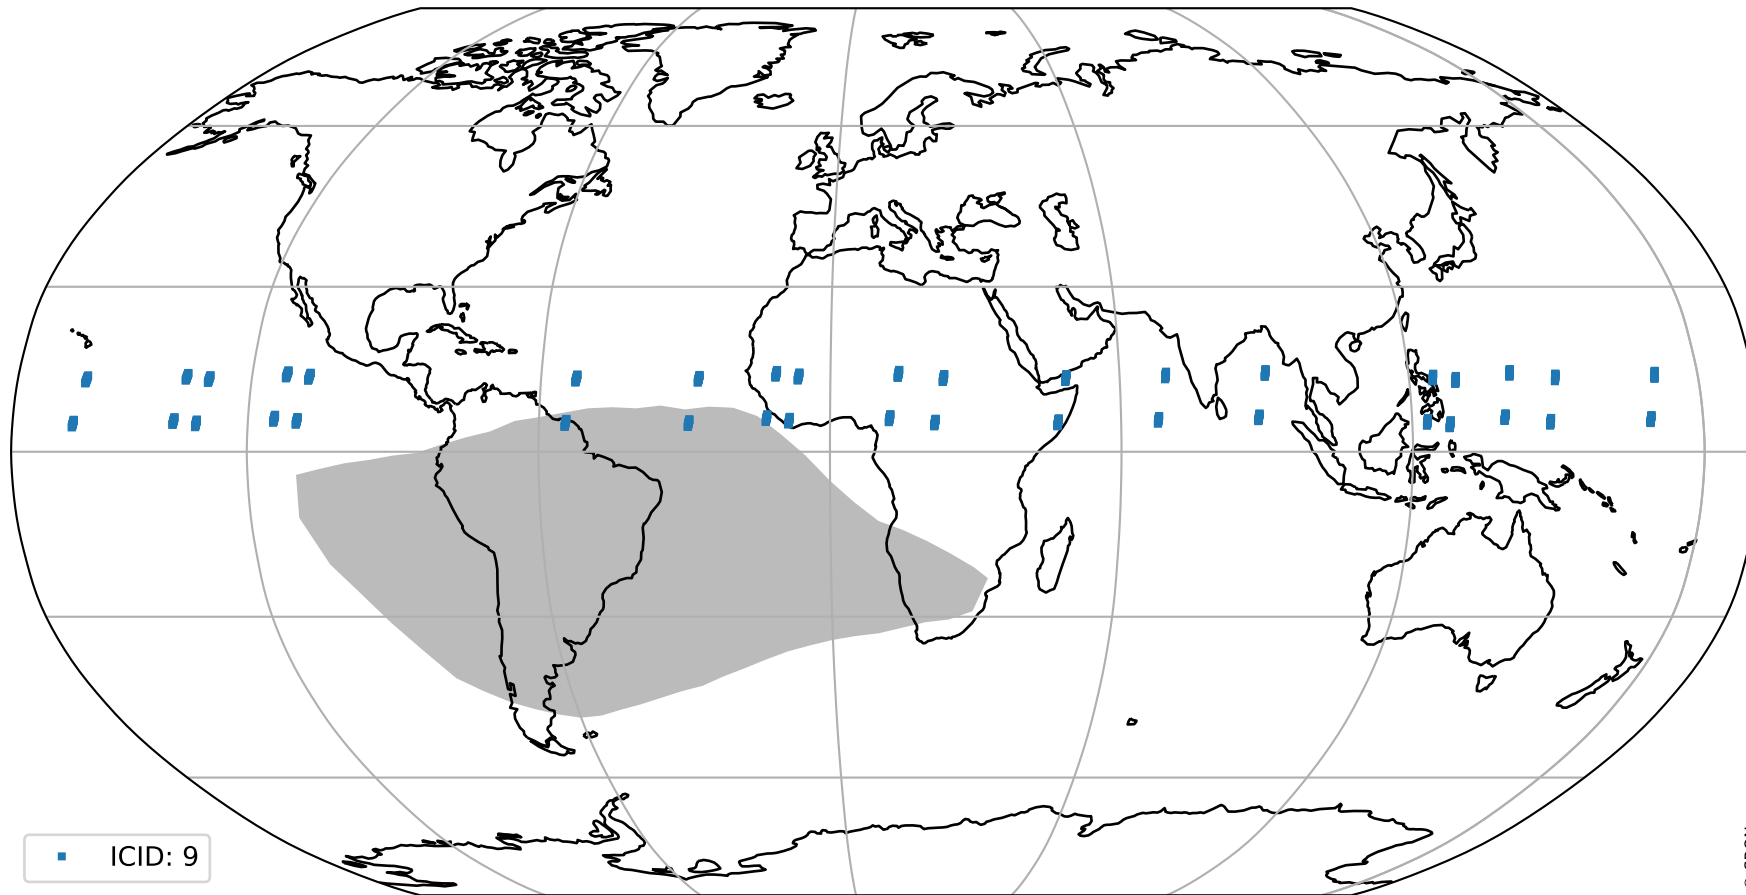

orbits : 19 in [7252, 7297]
coverage : 2019-03-08 / 2019-03-11
bad (quality < 0.8) : 2674
worst (quality < 0.1) : 274
created : 2023-08-22T07:53:21

pixel-quality map (noise average)

Tropomi SWIR pixel quality (official)

orbits : 19 in [7252, 7297]
coverage : 2019-03-08 / 2019-03-11
to good : 351
good to bad : 876
to worst : 145
created : 2023-08-22T07:53:21

total quality compared with SWIR pixel-quality CKD

Tropomi SWIR pixel quality (official)

orbits : 19 in [7252, 7297]
coverage : 2019-03-08 / 2019-03-11
created : 2023-08-22T07:53:21

Histograms of pixel-quality

Tropomi SWIR pixel quality (official) ground-tracks of Sentinel-5P

orbits : 19 in [7252, 7297]
coverage : 2019-03-08 / 2019-03-11
created : 2023-08-22T07:53:21