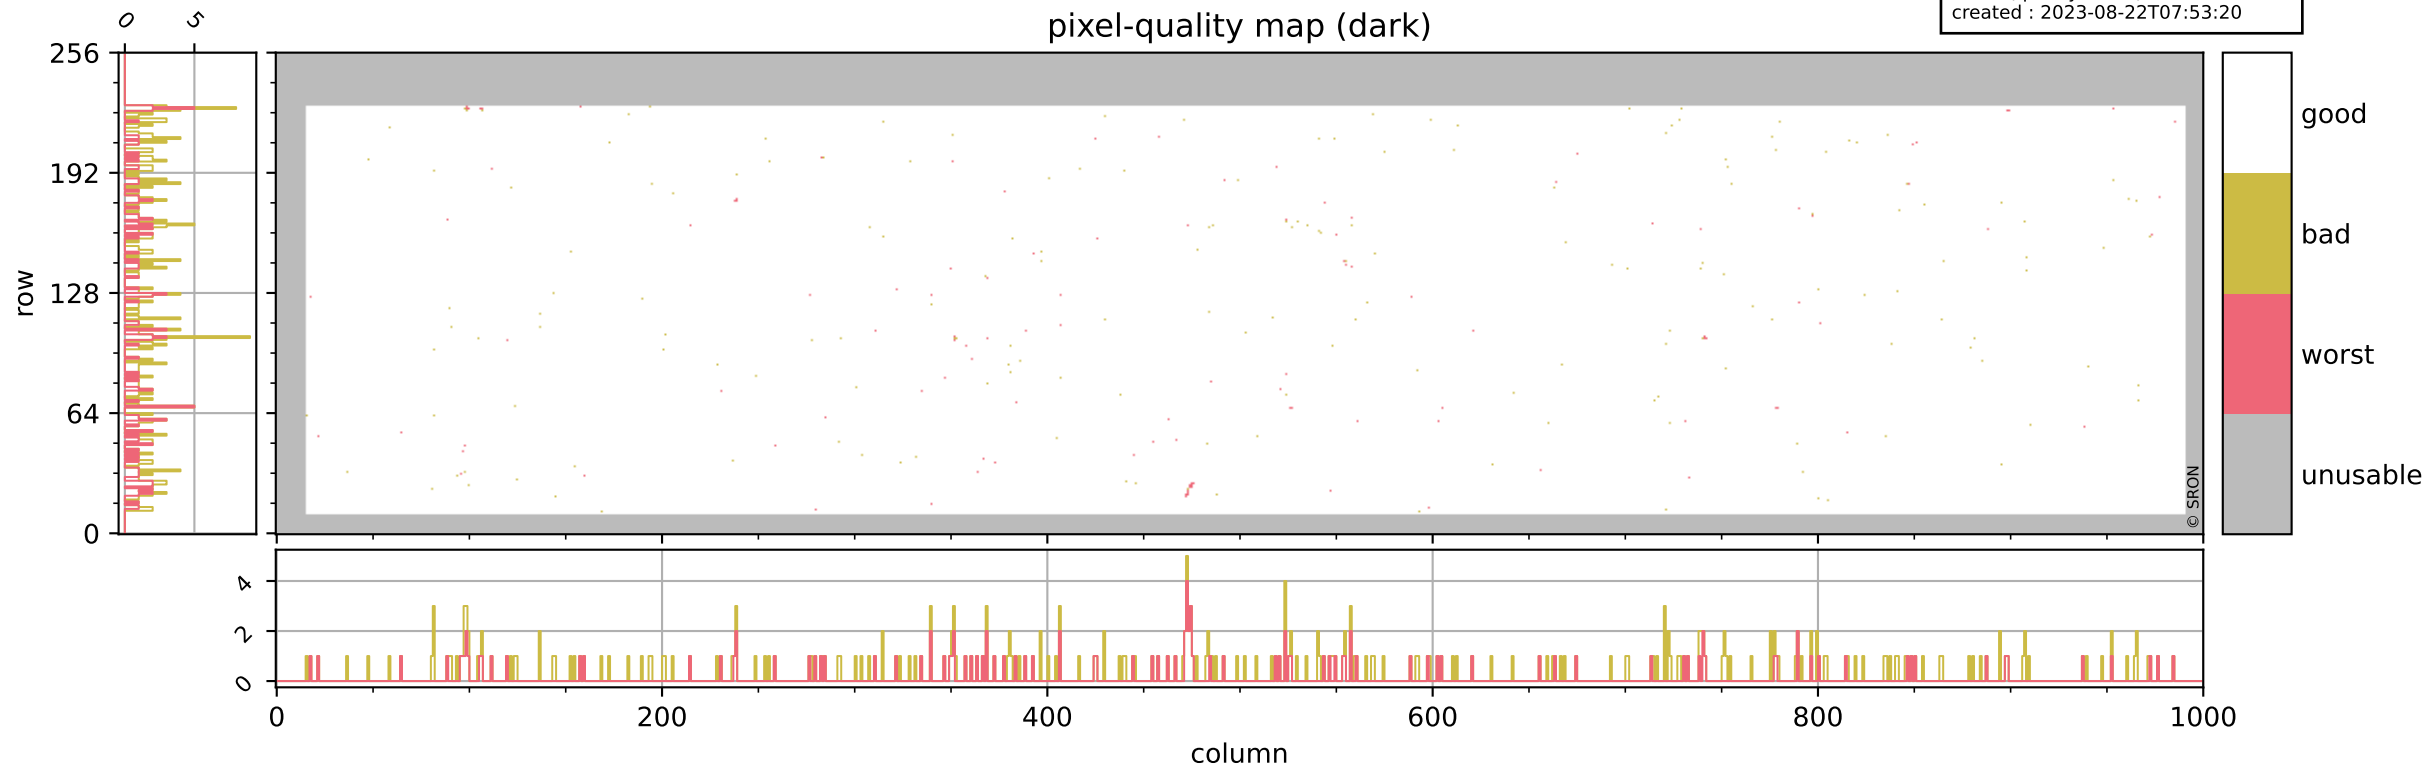

Tropomi SWIR pixel quality (official)

orbits : 19 in [7252, 7297]
coverage : 2019-03-08 / 2019-03-11
bad (quality < 0.8) : 2915
worst (quality < 0.1) : 356
created : 2023-08-22T07:53:20

Tropomi SWIR pixel quality (official)

orbits : 19 in [7252, 7297]
coverage : 2019-03-08 / 2019-03-11
bad (quality < 0.8) : 295
worst (quality < 0.1) : 117
created : 2023-08-22T07:53:20

pixel-quality map (dark)

Tropomi SWIR pixel quality (official)

orbits : 19 in [7252, 7297]
coverage : 2019-03-08 / 2019-03-11
bad (quality < 0.8) : 2674
worst (quality < 0.1) : 274
created : 2023-08-22T07:53:21

pixel-quality map (noise average)

Tropomi SWIR pixel quality (official)

orbits : 19 in [7252, 7297]
coverage : 2019-03-08 / 2019-03-11
created : 2023-08-22T07:53:21

Histograms of pixel-quality

Tropomi SWIR pixel quality (official) ground-tracks of Sentinel-5P

orbits : 19 in [7252, 7297]
coverage : 2019-03-08 / 2019-03-11
created : 2023-08-22T07:53:21