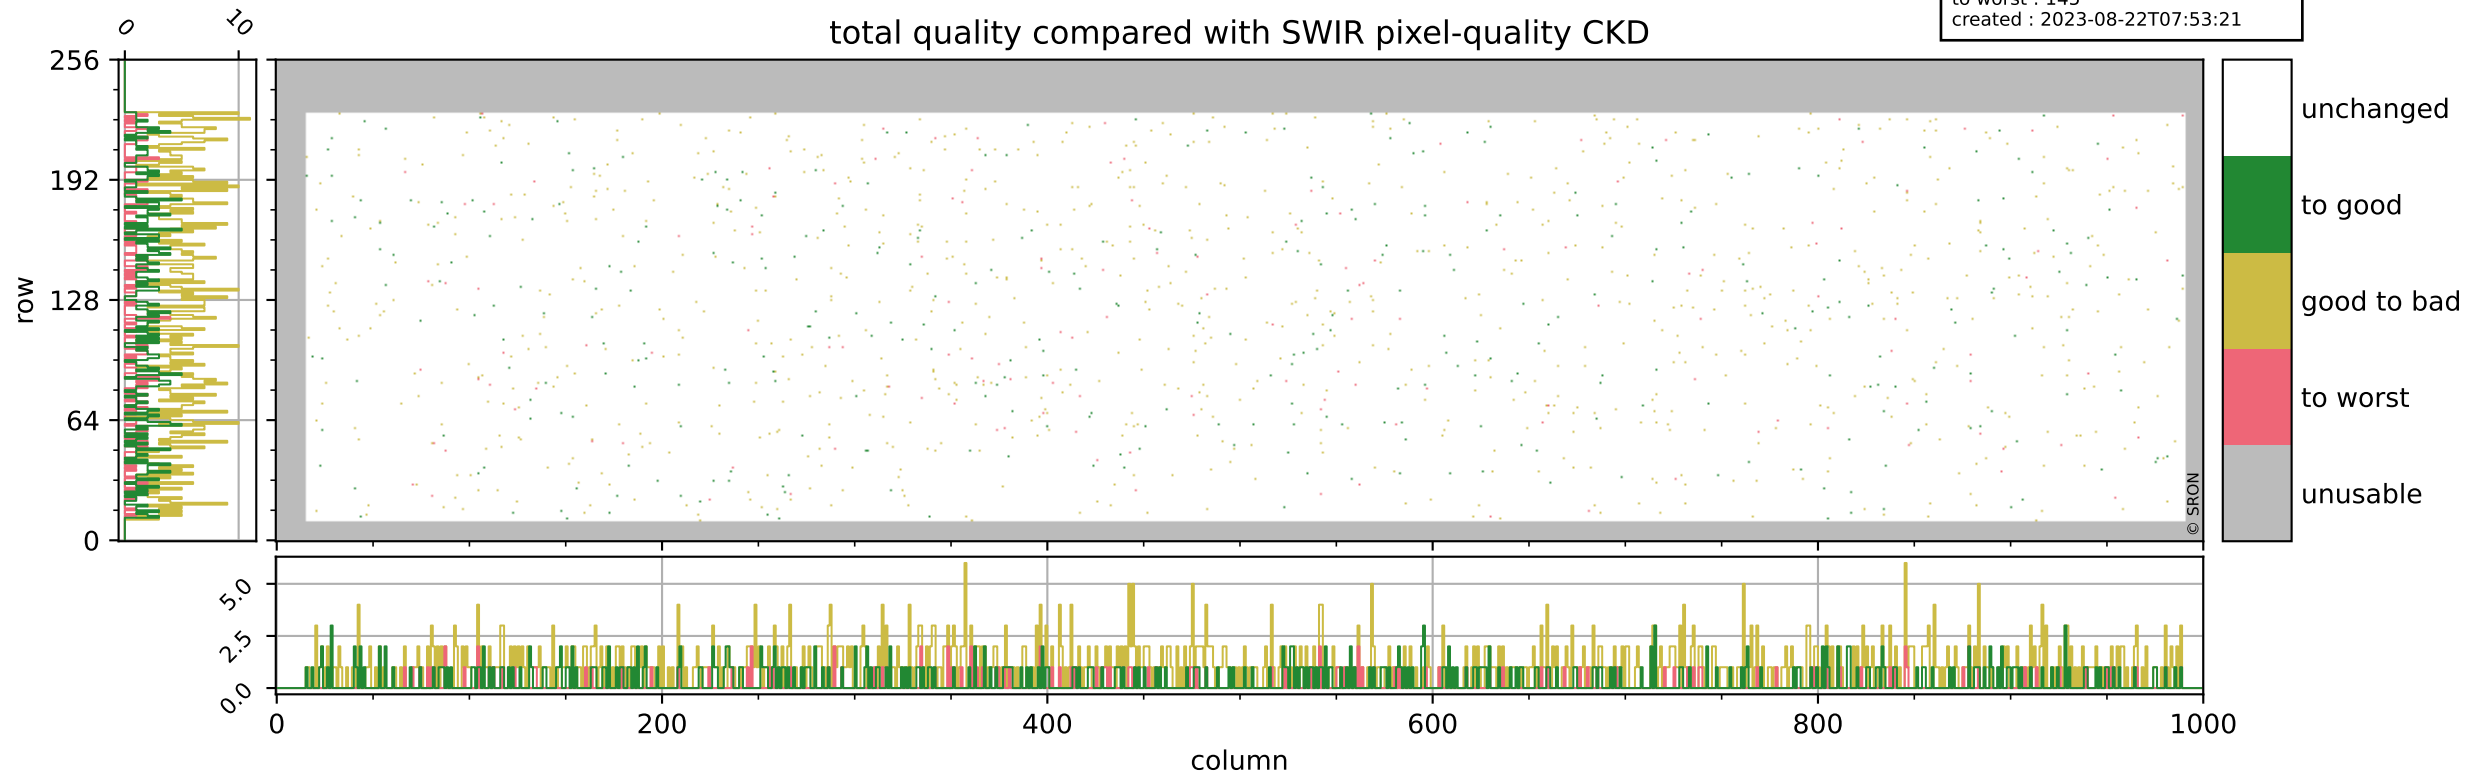

orbits : 19 in [7252, 7297]
coverage : 2019-03-08 / 2019-03-11
bad (quality < 0.8) : 295
worst (quality < 0.1) : 117
created : 2023-08-22T07:53:20

pixel-quality map (dark)

Tropomi SWIR pixel quality (official)

orbits : 19 in [7252, 7297]
coverage : 2019-03-08 / 2019-03-11
bad (quality < 0.8) : 2674
worst (quality < 0.1) : 274
created : 2023-08-22T07:53:21

pixel-quality map (noise average)

Tropomi SWIR pixel quality (official)

orbits : 19 in [7252, 7297]
coverage : 2019-03-08 / 2019-03-11
to good : 351
good to bad : 876
to worst : 145
created : 2023-08-22T07:53:21

total quality compared with SWIR pixel-quality CKD

Tropomi SWIR pixel quality (official)

orbits : 19 in [7252, 7297]
coverage : 2019-03-08 / 2019-03-11
created : 2023-08-22T07:53:21

Histograms of pixel-quality

Tropomi SWIR pixel quality (official) ground-tracks of Sentinel-5P

orbits : 19 in [7252, 7297]
coverage : 2019-03-08 / 2019-03-11
created : 2023-08-22T07:53:21