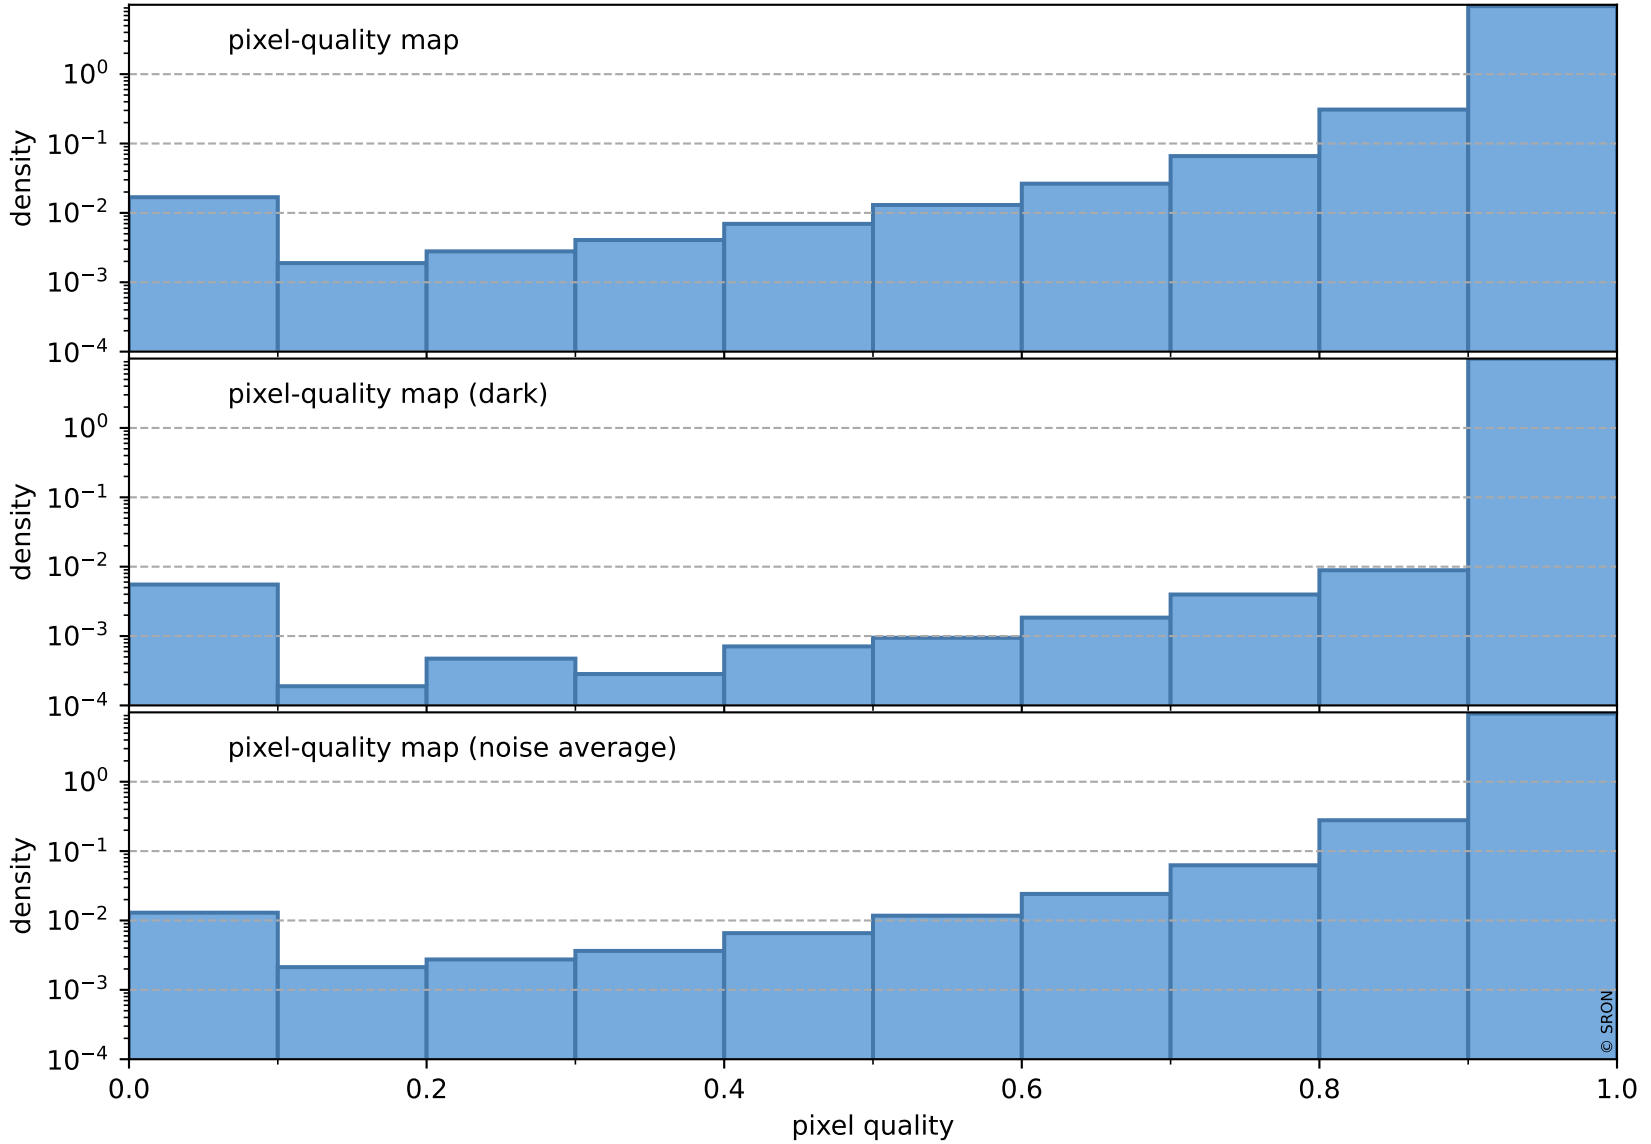

orbits : 19 in [7252, 7297]
coverage : 2019-03-08 / 2019-03-11
to good : 351
good to bad : 876
to worst : 145
created : 2023-08-22T07:53:21

total quality compared with SWIR pixel-quality CKD

Tropomi SWIR pixel quality (official)

orbits : 19 in [7252, 7297]
coverage : 2019-03-08 / 2019-03-11
created : 2023-08-22T07:53:21

Histograms of pixel-quality

Tropomi SWIR pixel quality (official) ground-tracks of Sentinel-5P

orbits : 19 in [7252, 7297]
coverage : 2019-03-08 / 2019-03-11
created : 2023-08-22T07:53:21

Tropomi SWIR pixel quality (official)

orbits : [2827, 7297]
coverage : 2018-04-30 / 2019-03-11
created : 2023-08-22T07:53:22

trend of pixel quality & temperatures