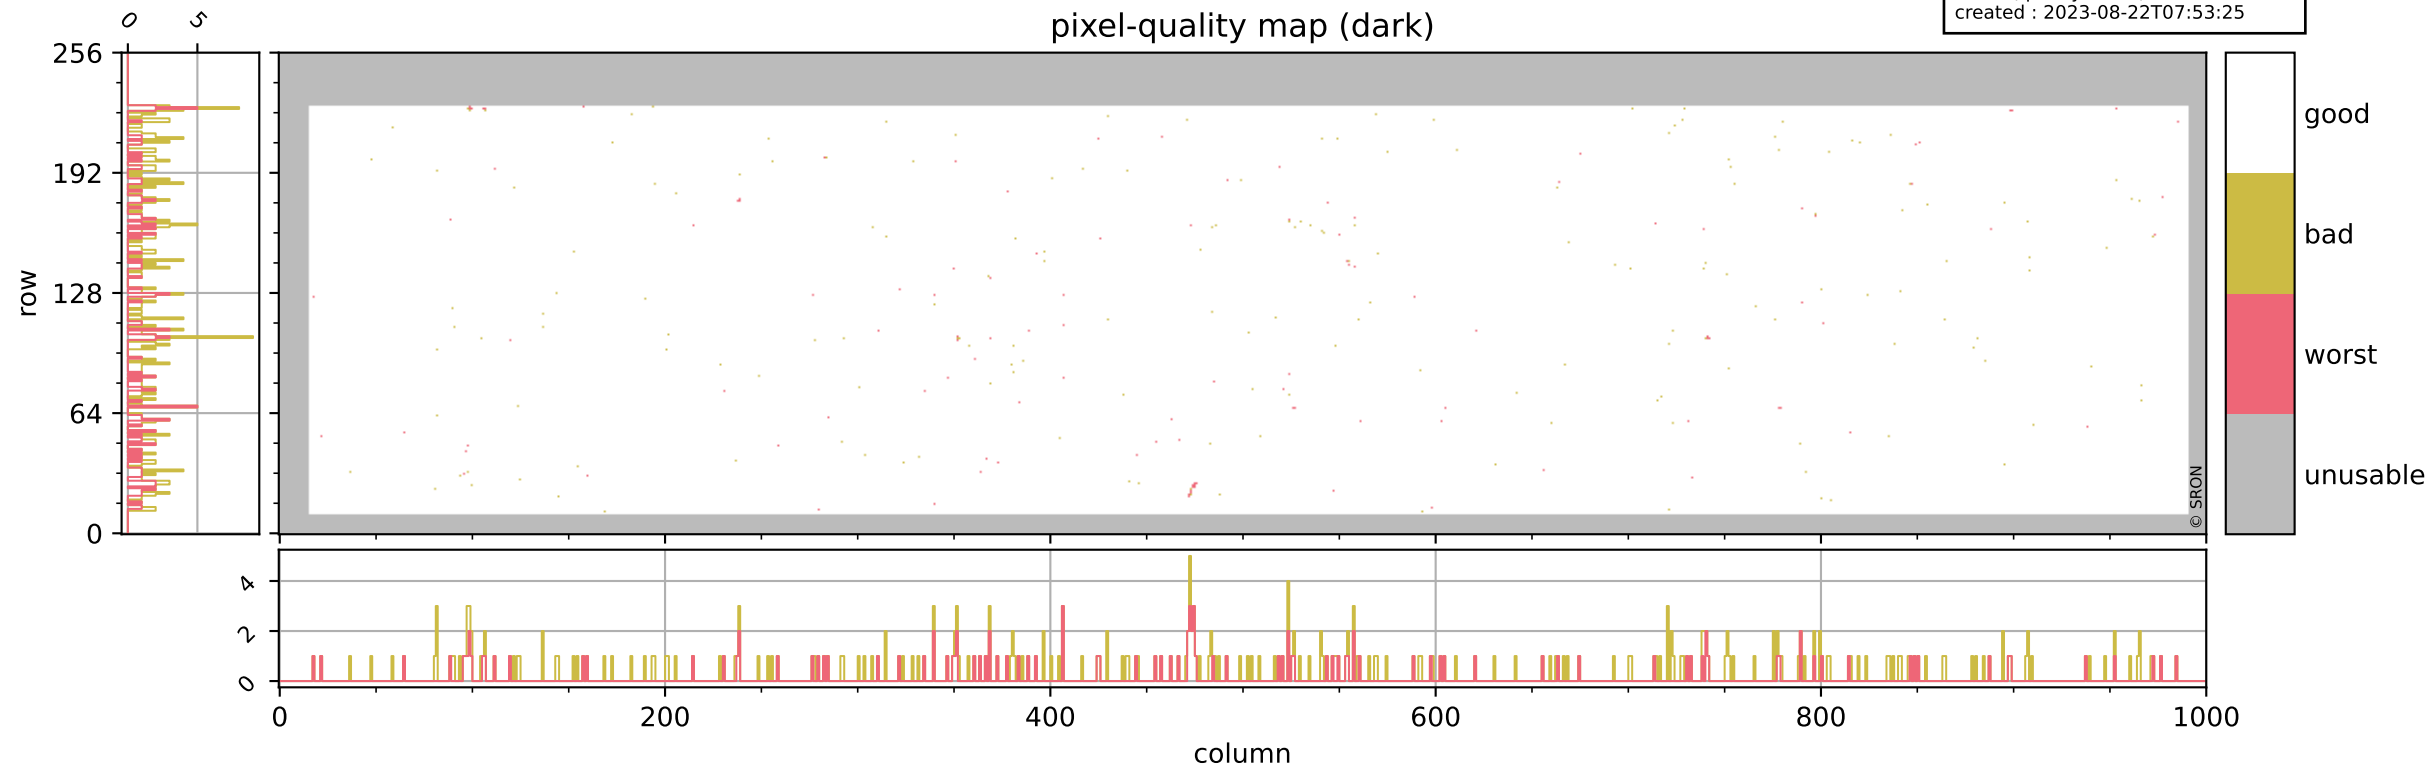

Tropomi SWIR pixel quality (official)

orbits : 20 in [7282, 7327]
coverage : 2019-03-10 / 2019-03-13
bad (quality < 0.8) : 2981
worst (quality < 0.1) : 351
created : 2023-08-22T07:53:25

pixel-quality map

Tropomi SWIR pixel quality (official)

orbits : 20 in [7282, 7327]
coverage : 2019-03-10 / 2019-03-13
bad (quality < 0.8) : 294
worst (quality < 0.1) : 116
created : 2023-08-22T07:53:25

Tropomi SWIR pixel quality (official)

orbits : 20 in [7282, 7327]
coverage : 2019-03-10 / 2019-03-13
bad (quality < 0.8) : 2736
worst (quality < 0.1) : 269
created : 2023-08-22T07:53:25

pixel-quality map (noise average)

Tropomi SWIR pixel quality (official)

orbits : 20 in [7282, 7327]
coverage : 2019-03-10 / 2019-03-13
created : 2023-08-22T07:53:26

Histograms of pixel-quality

Tropomi SWIR pixel quality (official) ground-tracks of Sentinel-5P

orbits : 20 in [7282, 7327]
coverage : 2019-03-10 / 2019-03-13
created : 2023-08-22T07:53:26