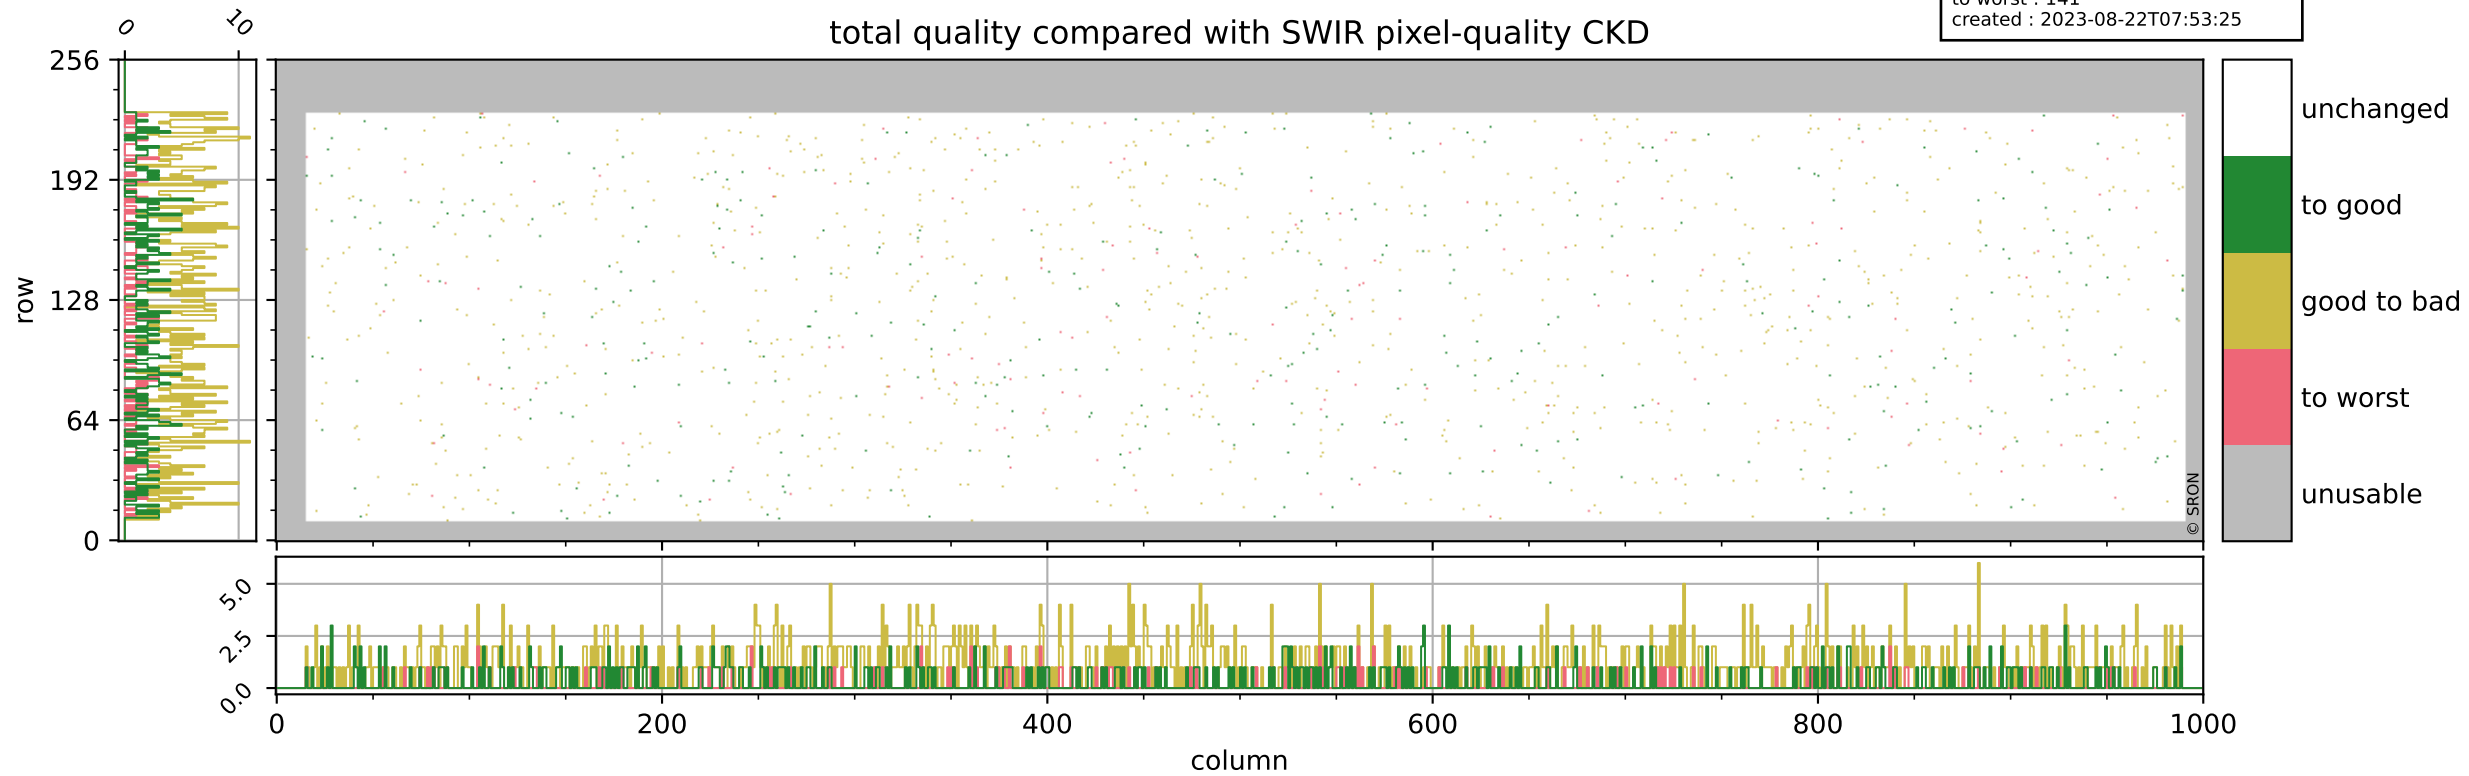

Tropomi SWIR pixel quality (official)

orbits : 20 in [7282, 7327]
coverage : 2019-03-10 / 2019-03-13
bad (quality < 0.8) : 294
worst (quality < 0.1) : 116
created : 2023-08-22T07:53:25

Tropomi SWIR pixel quality (official)

orbits : 20 in [7282, 7327]
coverage : 2019-03-10 / 2019-03-13
bad (quality < 0.8) : 2736
worst (quality < 0.1) : 269
created : 2023-08-22T07:53:25

pixel-quality map (noise average)

Tropomi SWIR pixel quality (official)

orbits : 20 in [7282, 7327]
coverage : 2019-03-10 / 2019-03-13
to good : 352
good to bad : 944
to worst : 141
created : 2023-08-22T07:53:25

total quality compared with SWIR pixel-quality CKD

Tropomi SWIR pixel quality (official)

orbits : 20 in [7282, 7327]
coverage : 2019-03-10 / 2019-03-13
created : 2023-08-22T07:53:26

Histograms of pixel-quality

Tropomi SWIR pixel quality (official) ground-tracks of Sentinel-5P

orbits : 20 in [7282, 7327]
coverage : 2019-03-10 / 2019-03-13
created : 2023-08-22T07:53:26