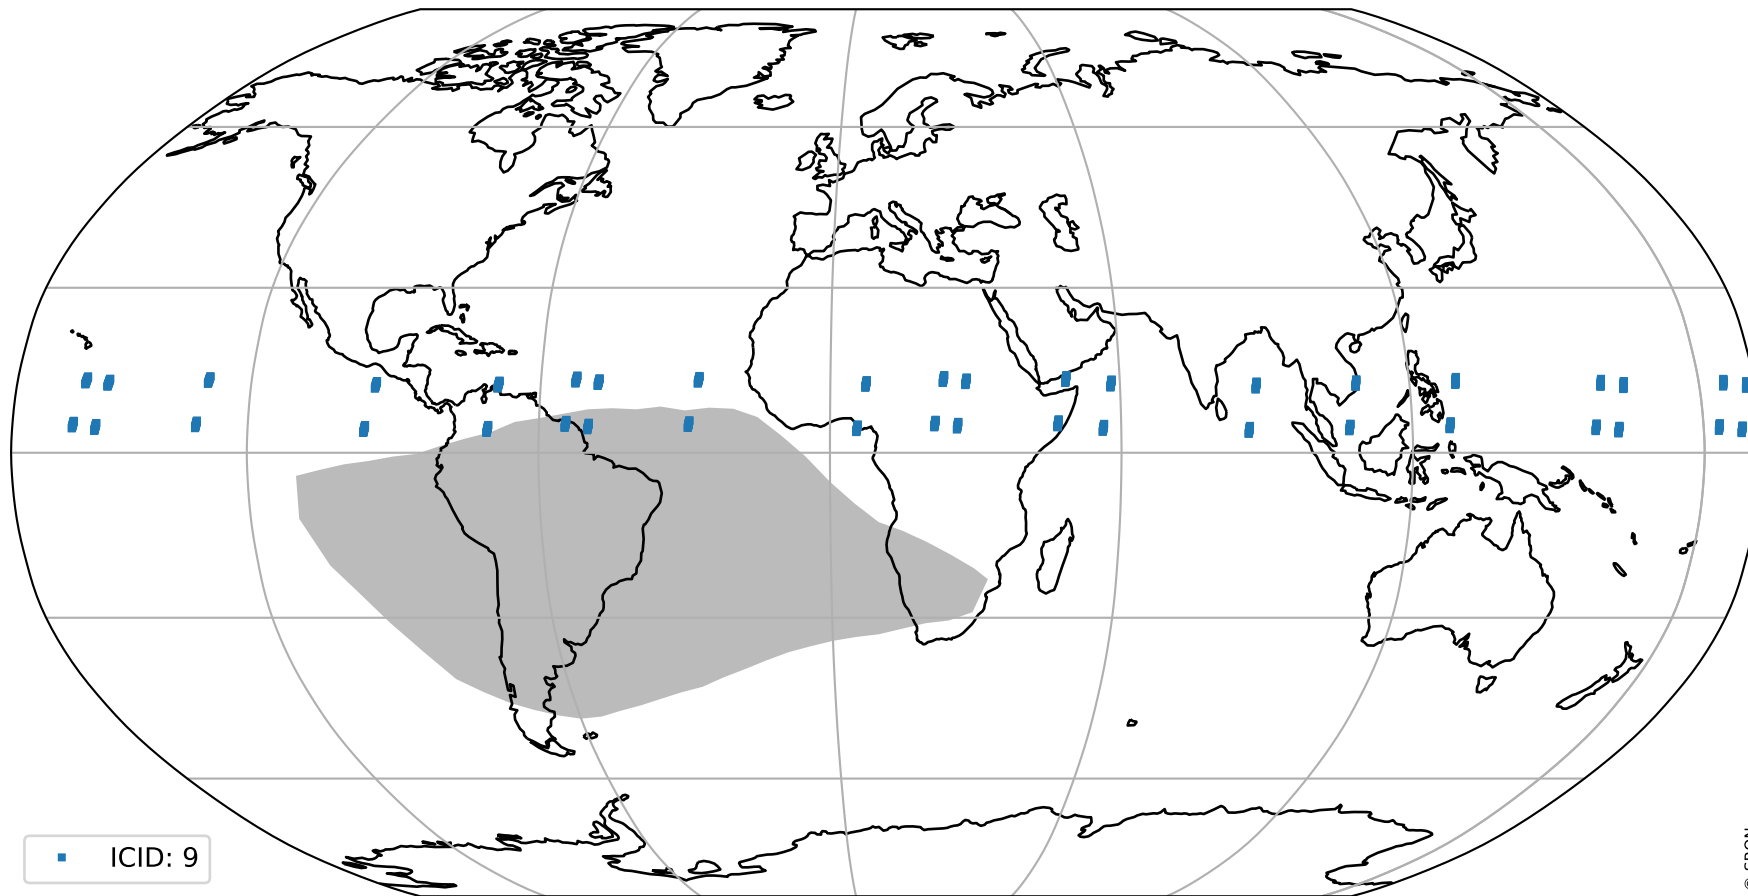

orbits : 20 in [7282, 7327]
coverage : 2019-03-10 / 2019-03-13
to good : 352
good to bad : 944
to worst : 141
created : 2023-08-22T07:53:25

total quality compared with SWIR pixel-quality CKD

Tropomi SWIR pixel quality (official)

orbits : 20 in [7282, 7327]
coverage : 2019-03-10 / 2019-03-13
created : 2023-08-22T07:53:26

Histograms of pixel-quality

Tropomi SWIR pixel quality (official) ground-tracks of Sentinel-5P

orbits : 20 in [7282, 7327]
coverage : 2019-03-10 / 2019-03-13
created : 2023-08-22T07:53:26