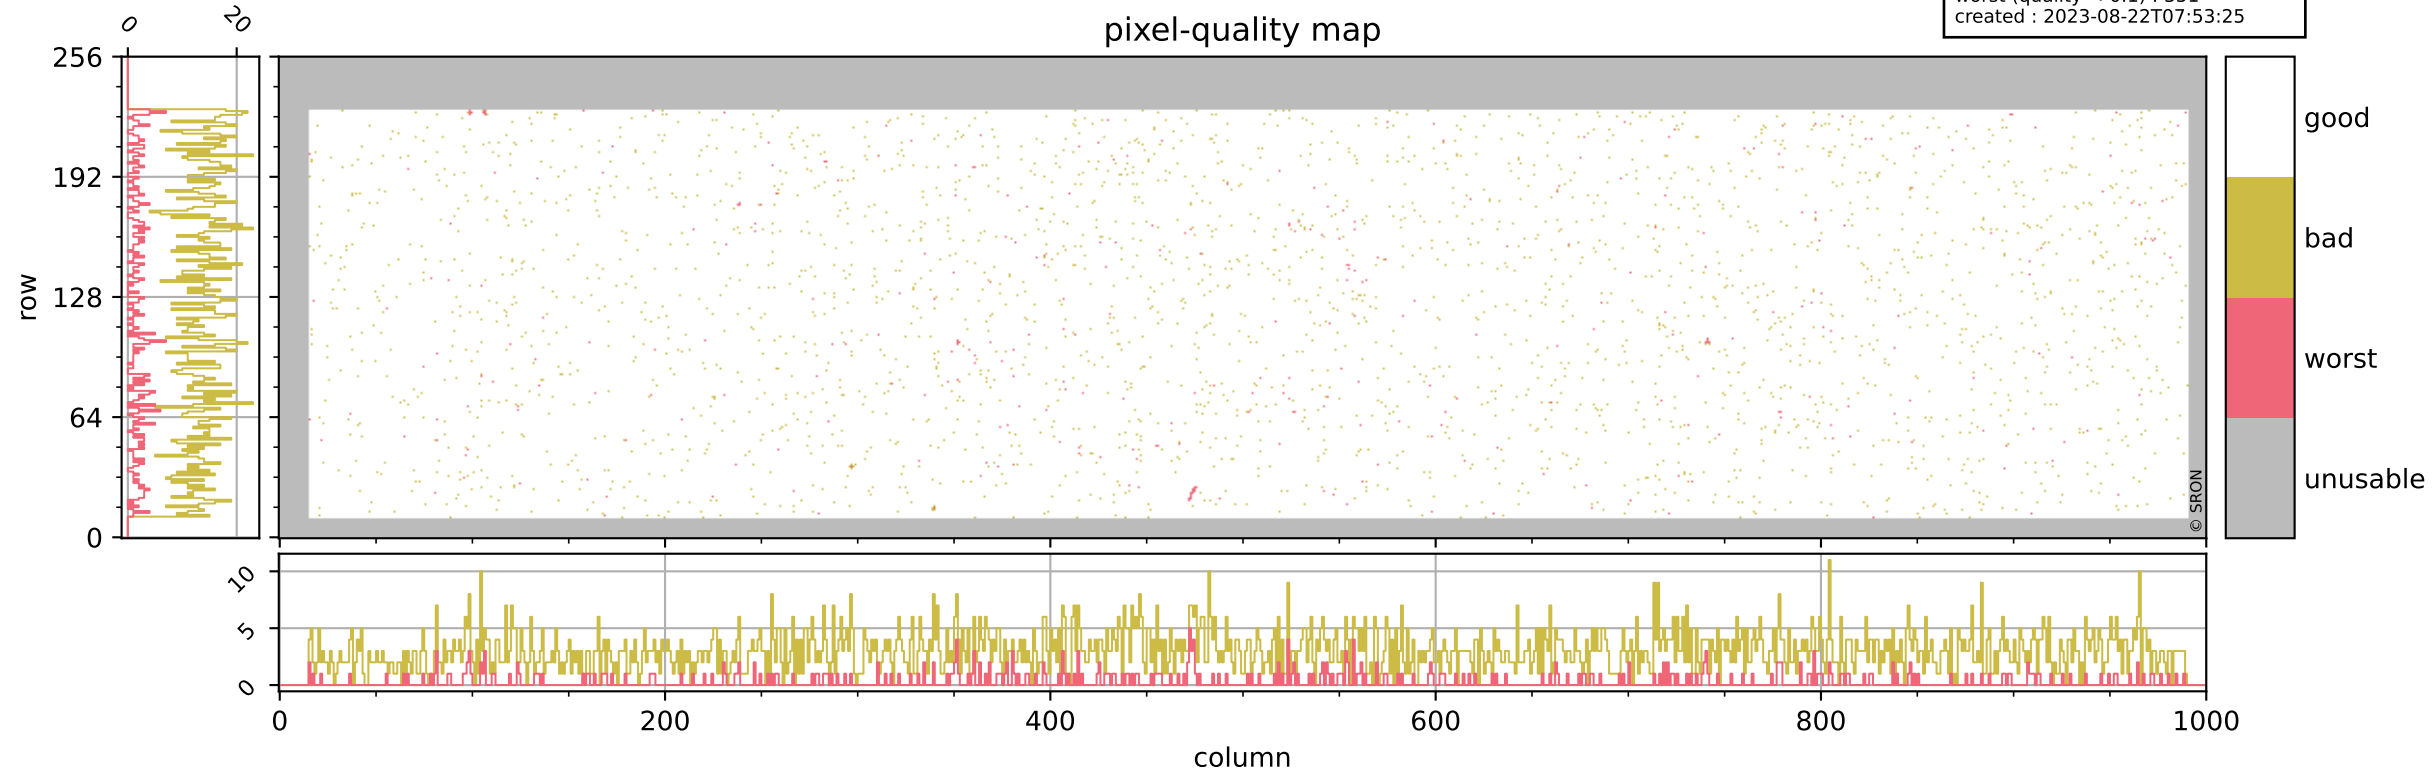

Tropomi SWIR pixel quality (official)

orbits : 20 in [7282, 7327]
coverage : 2019-03-10 / 2019-03-13
bad (quality < 0.8) : 2981
worst (quality < 0.1) : 351
created : 2023-08-22T07:53:25

pixel-quality map

Tropomi SWIR pixel quality (official)

orbits : 20 in [7282, 7327]
coverage : 2019-03-10 / 2019-03-13
bad (quality < 0.8) : 294
worst (quality < 0.1) : 116
created : 2023-08-22T07:53:25

Tropomi SWIR pixel quality (official)

orbits : 20 in [7282, 7327]
coverage : 2019-03-10 / 2019-03-13
bad (quality < 0.8) : 2736
worst (quality < 0.1) : 269
created : 2023-08-22T07:53:25

pixel-quality map (noise average)

Tropomi SWIR pixel quality (official)

orbits : 20 in [7282, 7327]
coverage : 2019-03-10 / 2019-03-13
created : 2023-08-22T07:53:26

Histograms of pixel-quality

Tropomi SWIR pixel quality (official) ground-tracks of Sentinel-5P

orbits : 20 in [7282, 7327]
coverage : 2019-03-10 / 2019-03-13
created : 2023-08-22T07:53:26