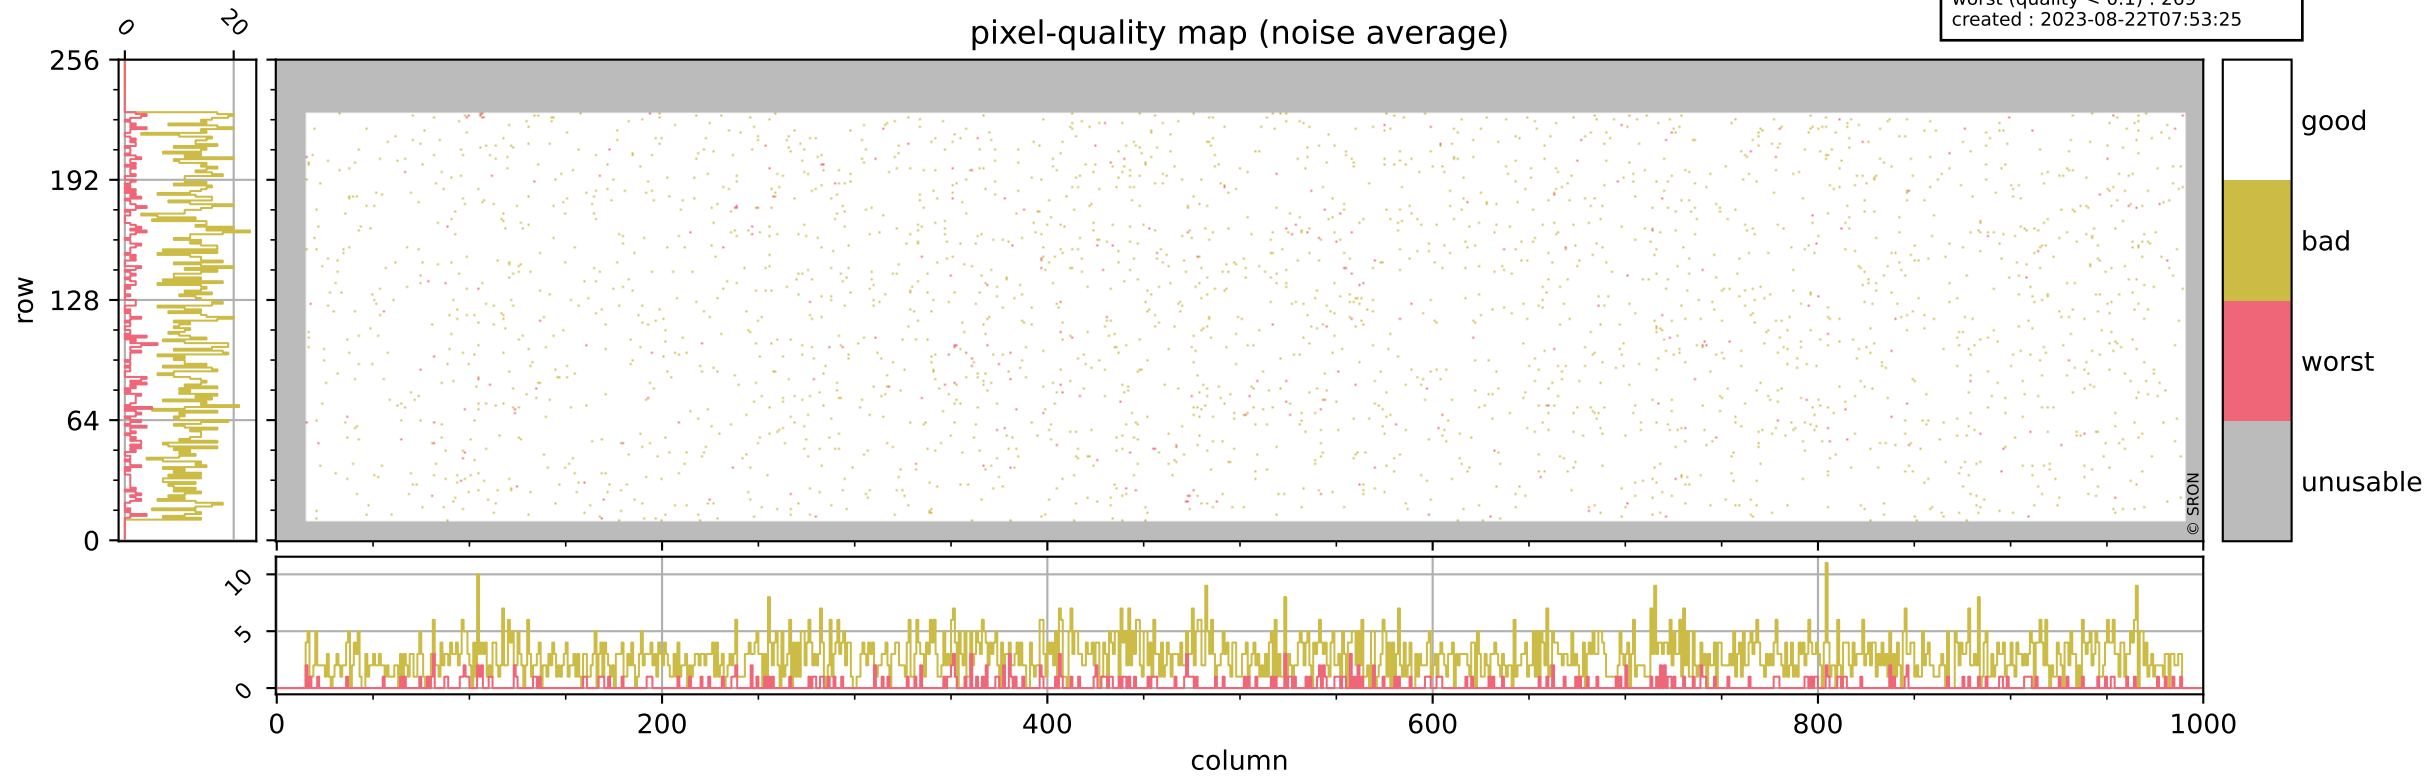

Tropomi SWIR pixel quality (official)

orbits : 20 in [7282, 7327]
coverage : 2019-03-10 / 2019-03-13
bad (quality < 0.8) : 294
worst (quality < 0.1) : 116
created : 2023-08-22T07:53:25

Tropomi SWIR pixel quality (official)

orbits : 20 in [7282, 7327]
coverage : 2019-03-10 / 2019-03-13
bad (quality < 0.8) : 2736
worst (quality < 0.1) : 269
created : 2023-08-22T07:53:25

pixel-quality map (noise average)

Tropomi SWIR pixel quality (official)

orbits : 20 in [7282, 7327]
coverage : 2019-03-10 / 2019-03-13
to good : 352
good to bad : 944
to worst : 141
created : 2023-08-22T07:53:25

total quality compared with SWIR pixel-quality CKD

Tropomi SWIR pixel quality (official)

orbits : 20 in [7282, 7327]
coverage : 2019-03-10 / 2019-03-13
created : 2023-08-22T07:53:26

Histograms of pixel-quality

Tropomi SWIR pixel quality (official) ground-tracks of Sentinel-5P

orbits : 20 in [7282, 7327]
coverage : 2019-03-10 / 2019-03-13
created : 2023-08-22T07:53:26