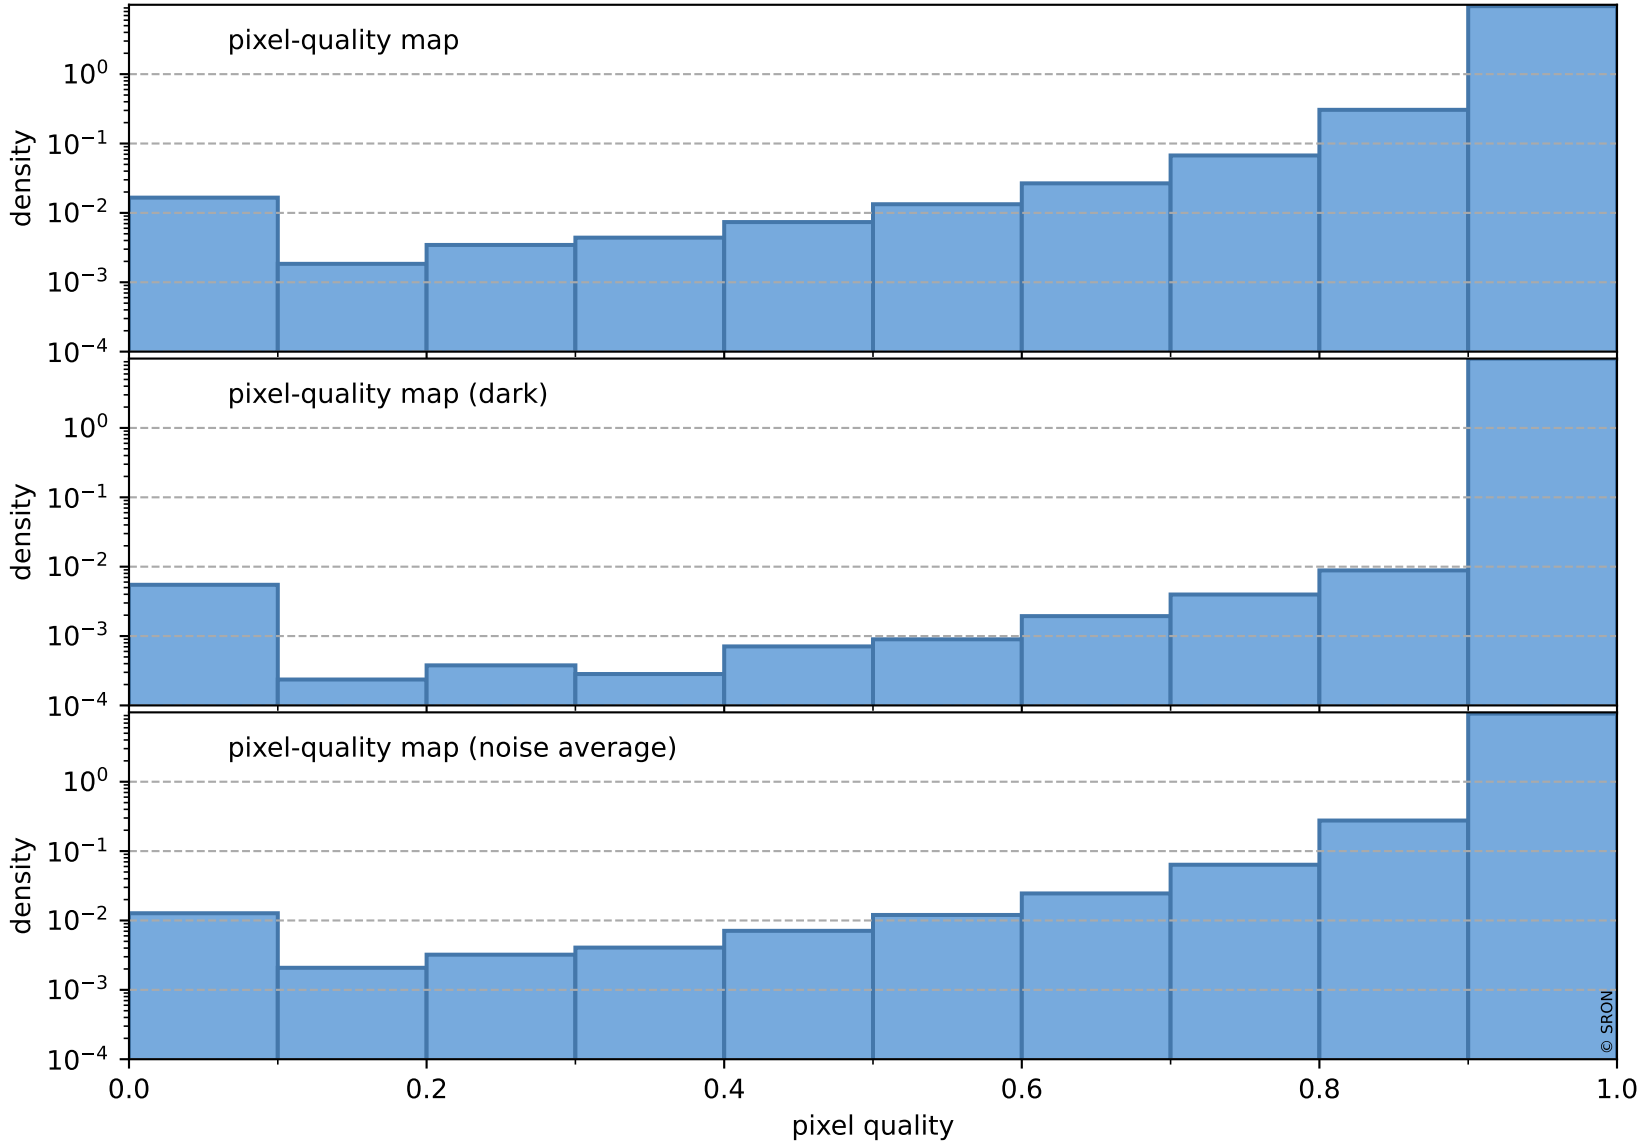

orbits : 20 in [7282, 7327]
coverage : 2019-03-10 / 2019-03-13
to good : 352
good to bad : 944
to worst : 141
created : 2023-08-22T07:53:25

total quality compared with SWIR pixel-quality CKD

Tropomi SWIR pixel quality (official)

orbits : 20 in [7282, 7327]
coverage : 2019-03-10 / 2019-03-13
created : 2023-08-22T07:53:26

Histograms of pixel-quality

Tropomi SWIR pixel quality (official) ground-tracks of Sentinel-5P

orbits : 20 in [7282, 7327]
coverage : 2019-03-10 / 2019-03-13
created : 2023-08-22T07:53:26