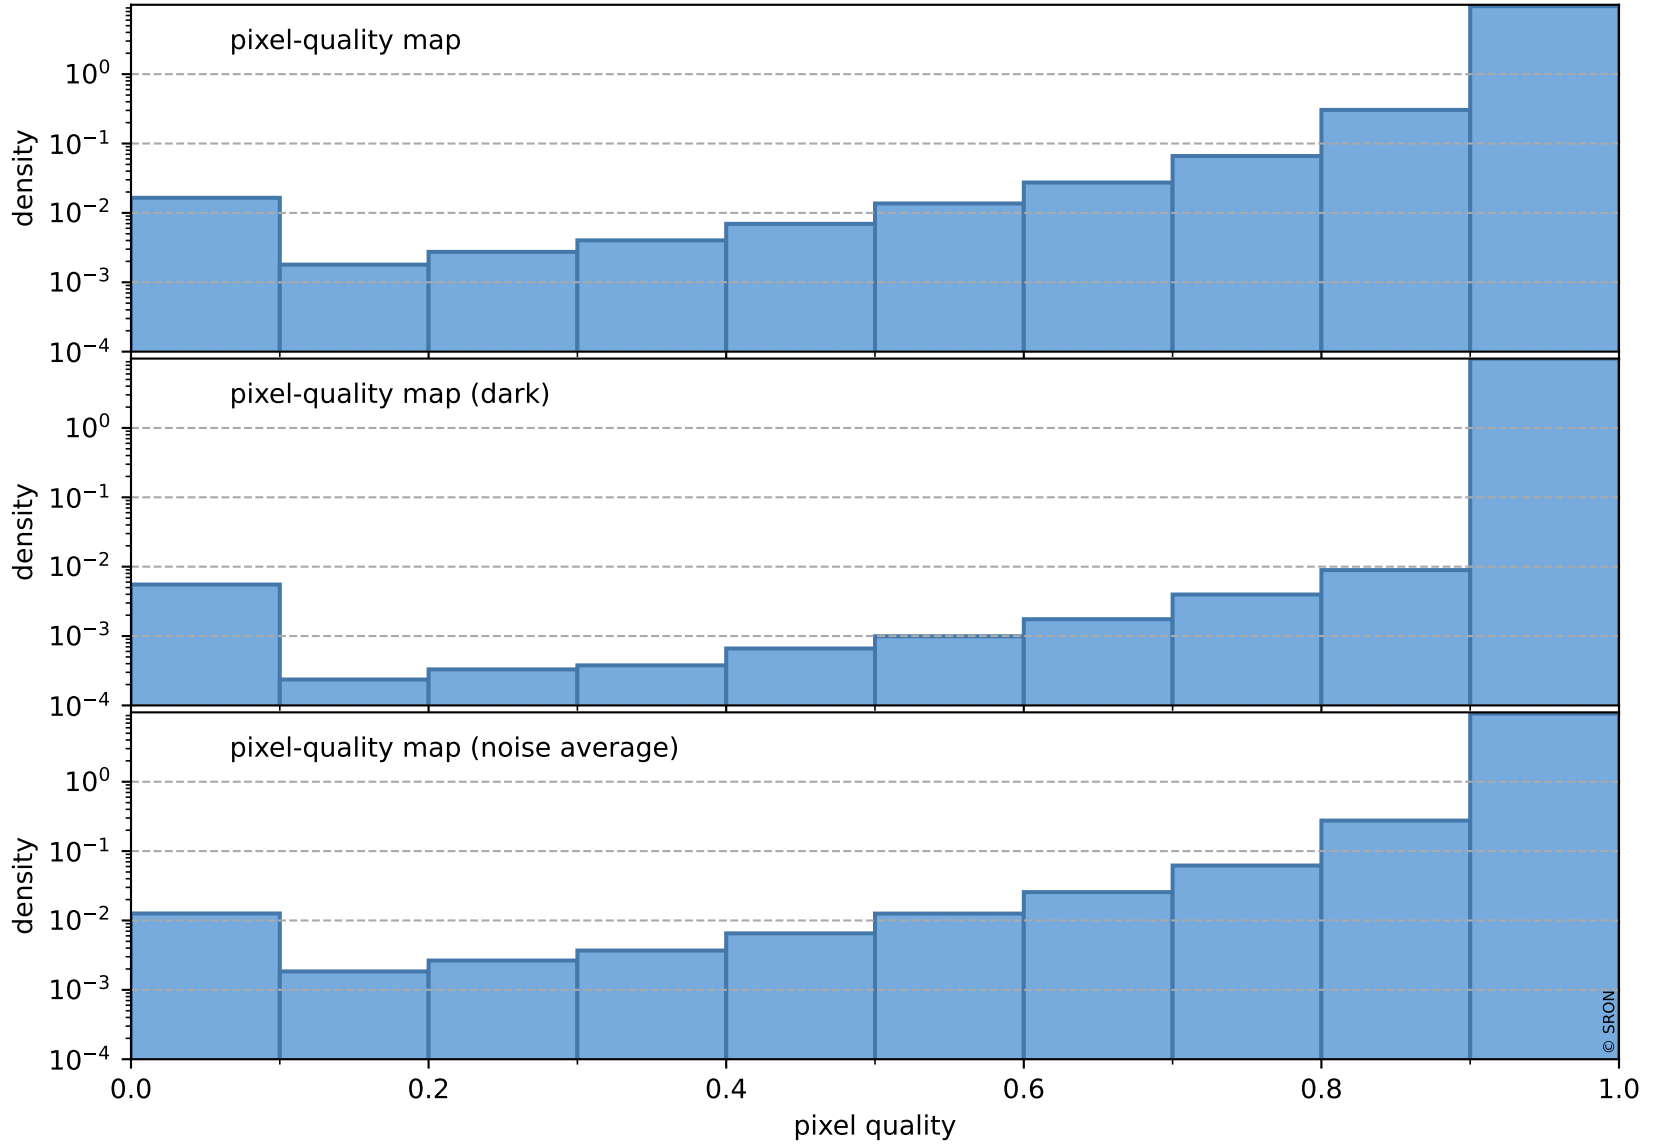

Tropomi SWIR pixel quality (official)

orbits : 19 in [7312, 7357]
coverage : 2019-03-12 / 2019-03-15
created : 2023-08-22T07:53:30

Histograms of pixel-quality