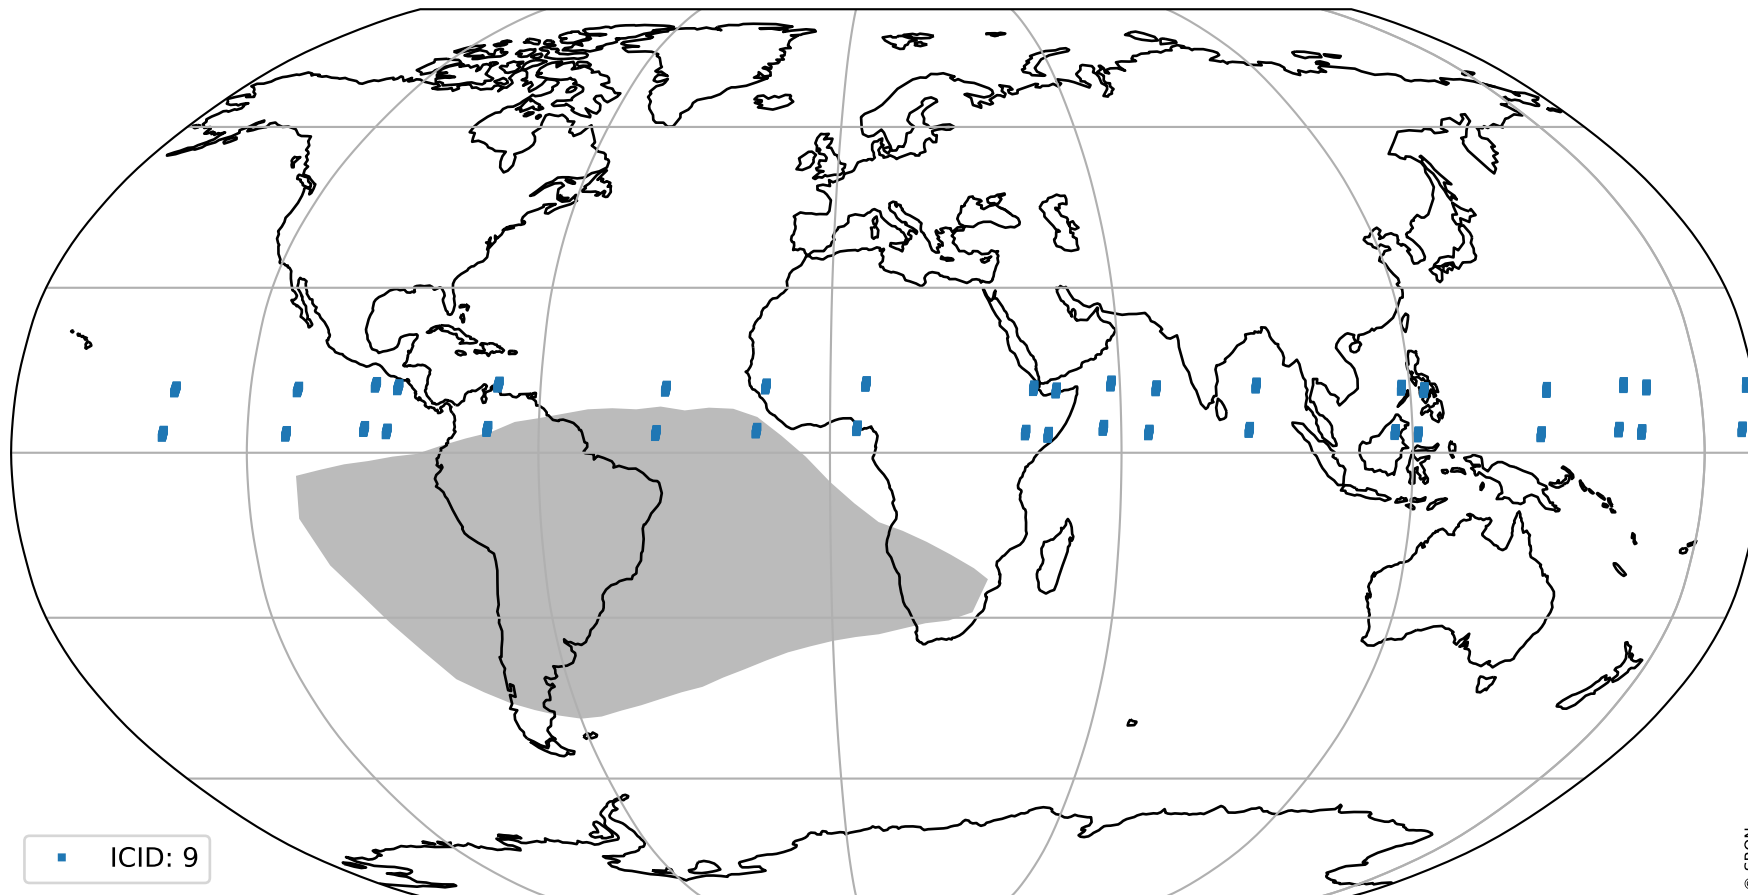

# Tropomi SWIR pixel quality (official)

orbits : 19 in [7312, 7357]  
coverage : 2019-03-12 / 2019-03-15  
created : 2023-08-22T07:53:30

## Histograms of pixel-quality

# Tropomi SWIR pixel quality (official) ground-tracks of Sentinel-5P

orbits : 19 in [7312, 7357]  
coverage : 2019-03-12 / 2019-03-15  
created : 2023-08-22T07:53:31