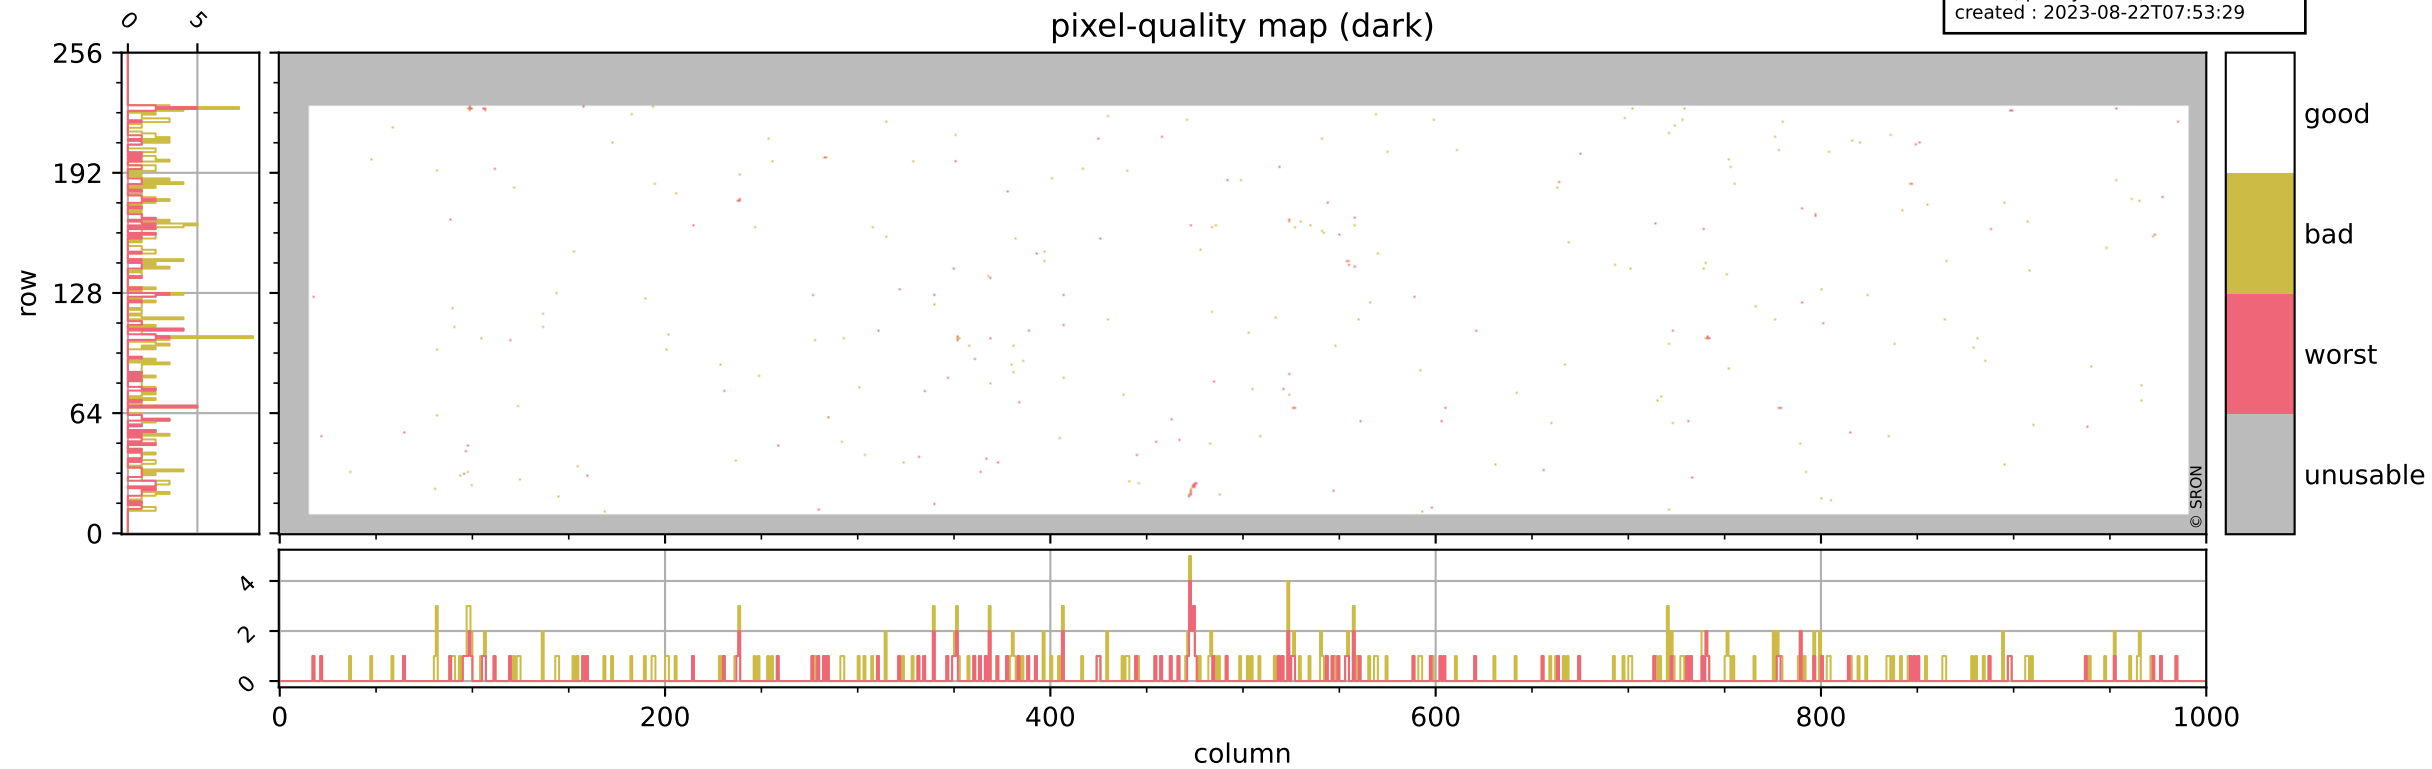

# Tropomi SWIR pixel quality (official)

orbits : 19 in [7312, 7357]  
coverage : 2019-03-12 / 2019-03-15  
bad (quality < 0.8) : 2942  
worst (quality < 0.1) : 349  
created : 2023-08-22T07:53:29

## pixel-quality map

# Tropomi SWIR pixel quality (official)

orbits : 19 in [7312, 7357]  
coverage : 2019-03-12 / 2019-03-15  
bad (quality < 0.8) : 293  
worst (quality < 0.1) : 117  
created : 2023-08-22T07:53:29

# Tropomi SWIR pixel quality (official)

orbits : 19 in [7312, 7357]  
coverage : 2019-03-12 / 2019-03-15  
bad (quality < 0.8) : 2697  
worst (quality < 0.1) : 267  
created : 2023-08-22T07:53:30