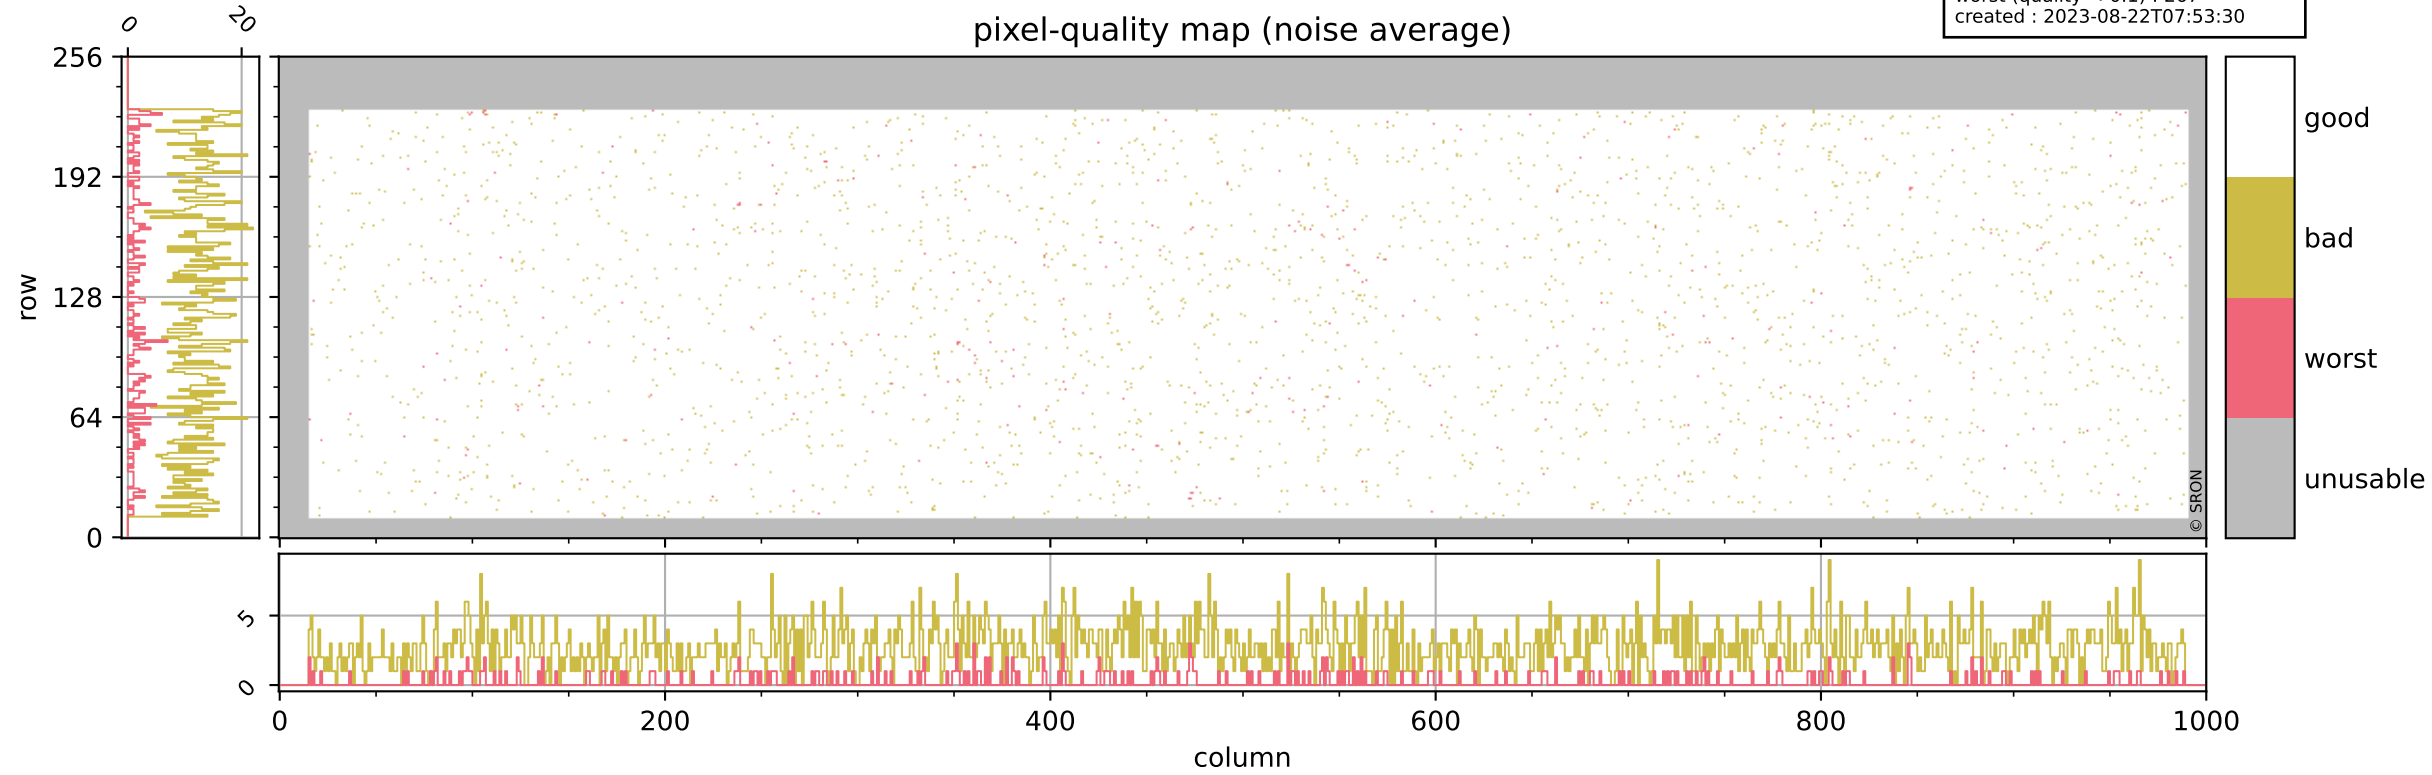

## pixel-quality map

# Tropomi SWIR pixel quality (official)

orbits : 19 in [7312, 7357]  
coverage : 2019-03-12 / 2019-03-15  
bad (quality < 0.8) : 293  
worst (quality < 0.1) : 117  
created : 2023-08-22T07:53:29

# Tropomi SWIR pixel quality (official)

orbits : 19 in [7312, 7357]  
coverage : 2019-03-12 / 2019-03-15  
bad (quality < 0.8) : 2697  
worst (quality < 0.1) : 267  
created : 2023-08-22T07:53:30

## pixel-quality map (noise average)