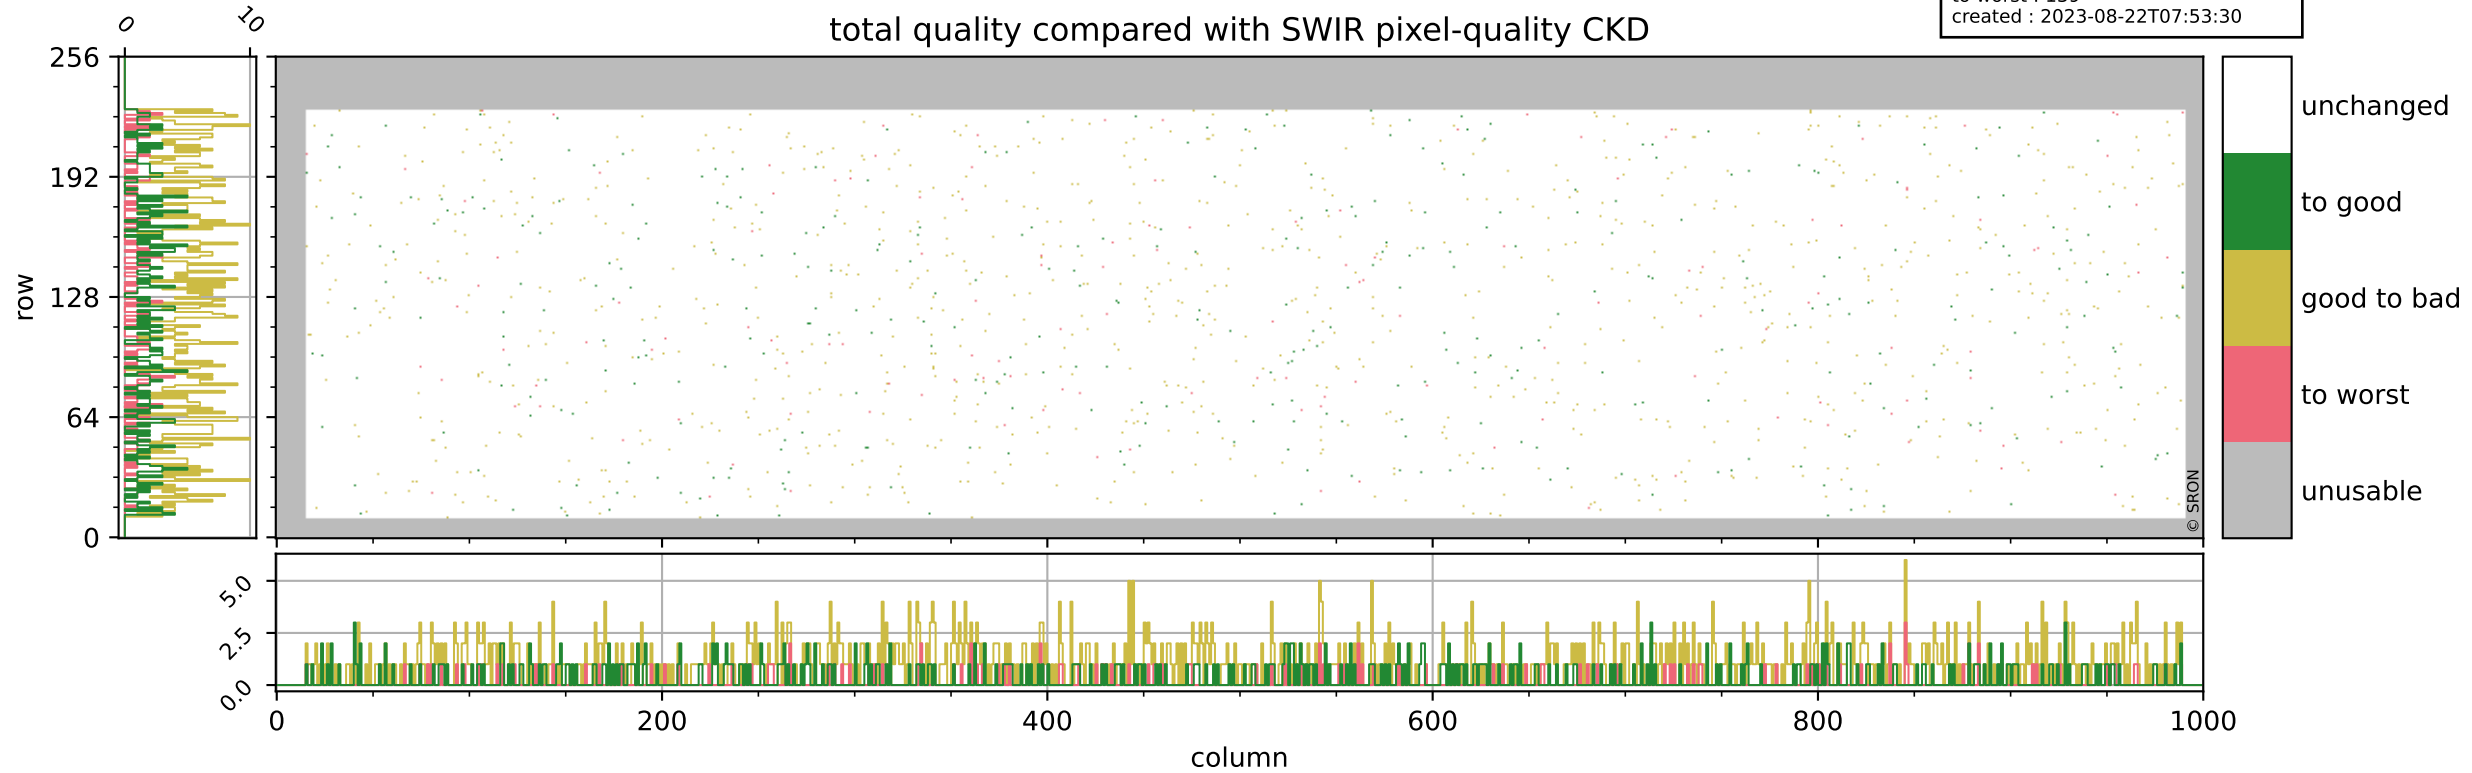

Tropomi SWIR pixel quality (official)

orbits : 19 in [7312, 7357]
coverage : 2019-03-12 / 2019-03-15
to good : 353
good to bad : 911
to worst : 139
created : 2023-08-22T07:53:30

total quality compared with SWIR pixel-quality CKD