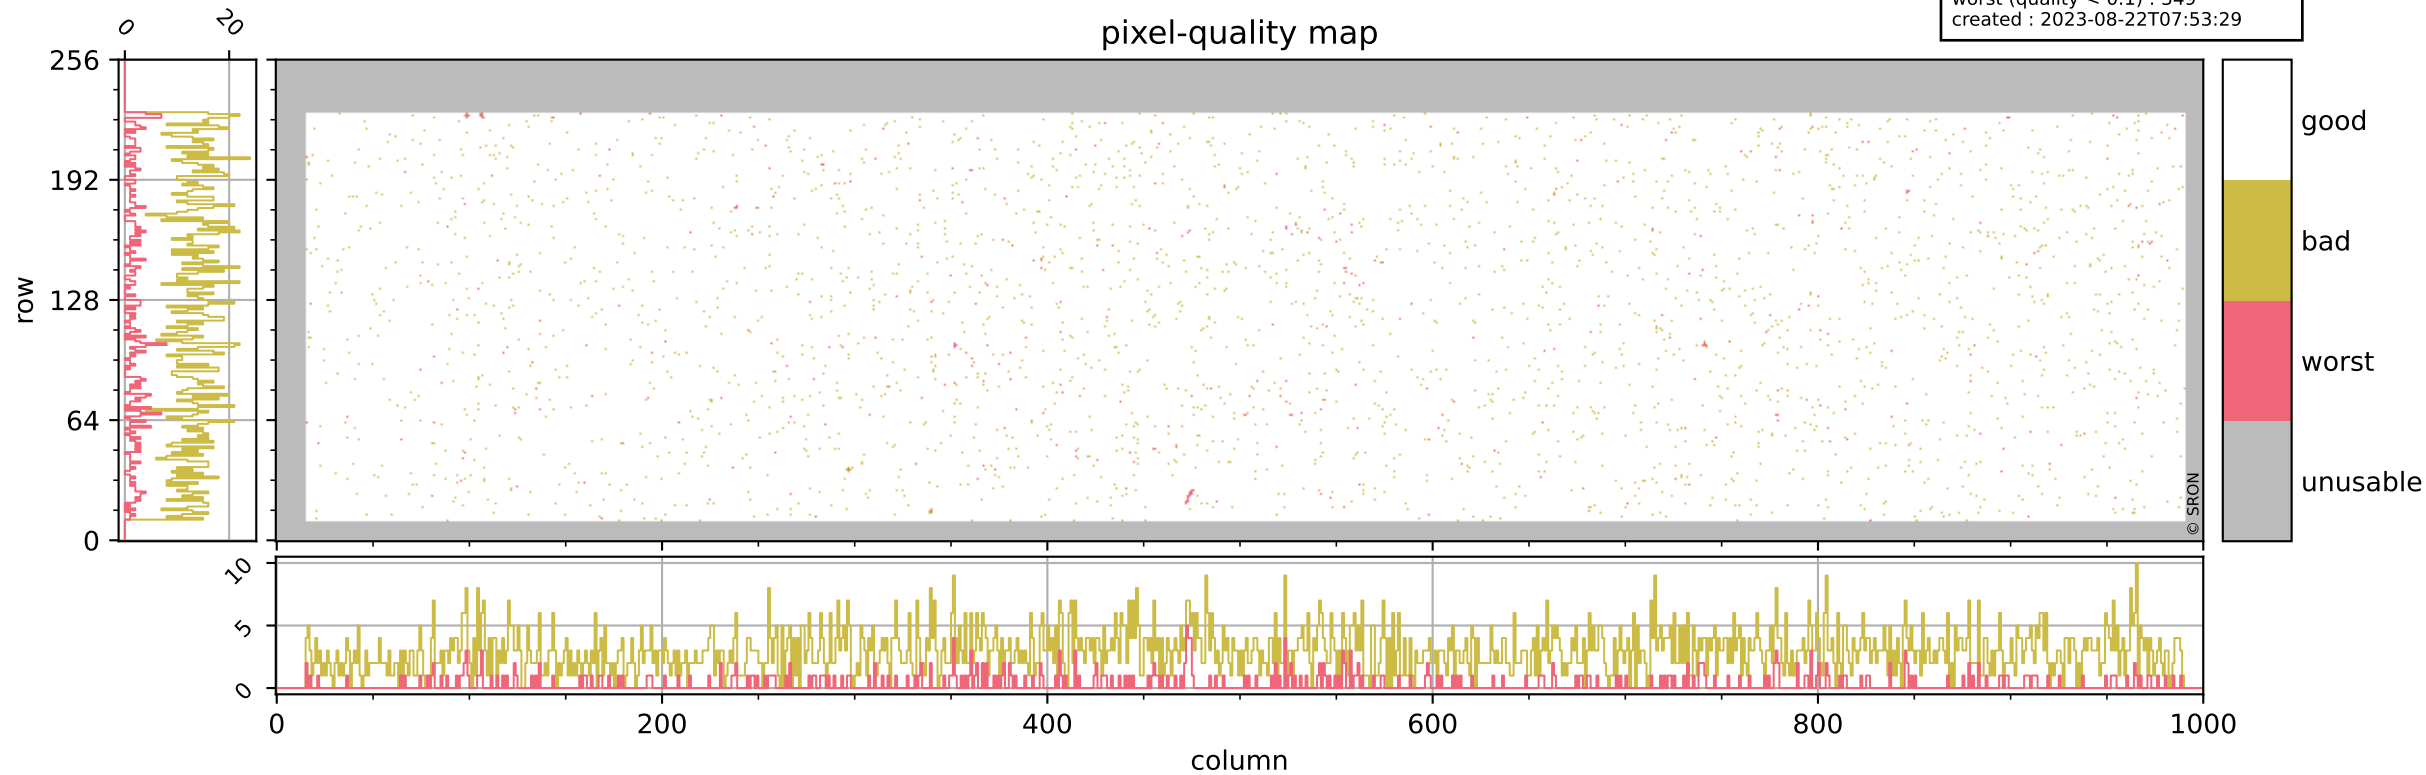

# Tropomi SWIR pixel quality (official)

orbits : 19 in [7312, 7357]  
coverage : 2019-03-12 / 2019-03-15  
bad (quality < 0.8) : 2942  
worst (quality < 0.1) : 349  
created : 2023-08-22T07:53:29

## pixel-quality map

# Tropomi SWIR pixel quality (official)

orbits : 19 in [7312, 7357]  
coverage : 2019-03-12 / 2019-03-15  
bad (quality < 0.8) : 293  
worst (quality < 0.1) : 117  
created : 2023-08-22T07:53:29

# Tropomi SWIR pixel quality (official)

orbits : 19 in [7312, 7357]  
coverage : 2019-03-12 / 2019-03-15  
bad (quality < 0.8) : 2697  
worst (quality < 0.1) : 267  
created : 2023-08-22T07:53:30