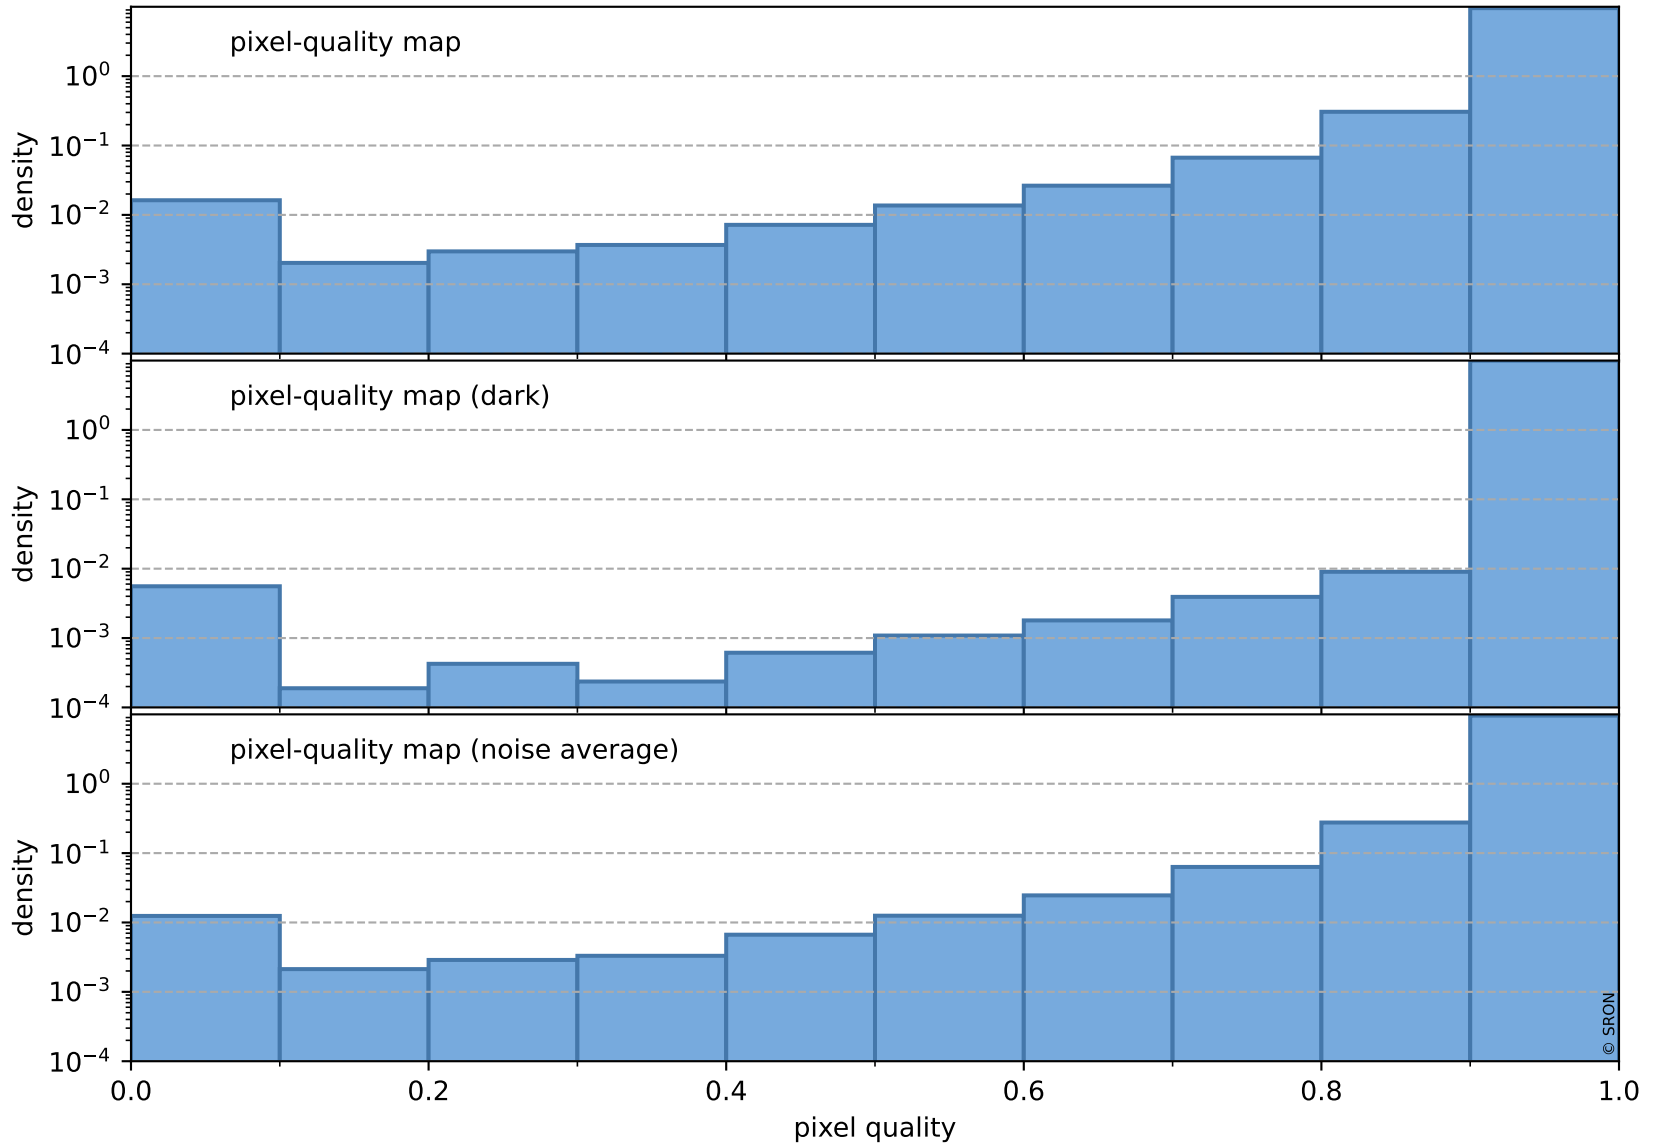

orbits : 18 in [7327, 7372]
coverage : 2019-03-14 / 2019-03-17
to good : 346
good to bad : 905
to worst : 135
created : 2023-08-22T07:53:32

total quality compared with SWIR pixel-quality CKD

Tropomi SWIR pixel quality (official)

orbits : 18 in [7327, 7372]
coverage : 2019-03-14 / 2019-03-17
created : 2023-08-22T07:53:32

Histograms of pixel-quality

Tropomi SWIR pixel quality (official) ground-tracks of Sentinel-5P

orbits : 18 in [7327, 7372]
coverage : 2019-03-14 / 2019-03-17
created : 2023-08-22T07:53:33

Tropomi SWIR pixel quality (official)

orbits : [2827, 7372]
coverage : 2018-04-30 / 2019-03-17
created : 2023-08-22T07:53:33

trend of pixel quality & temperatures