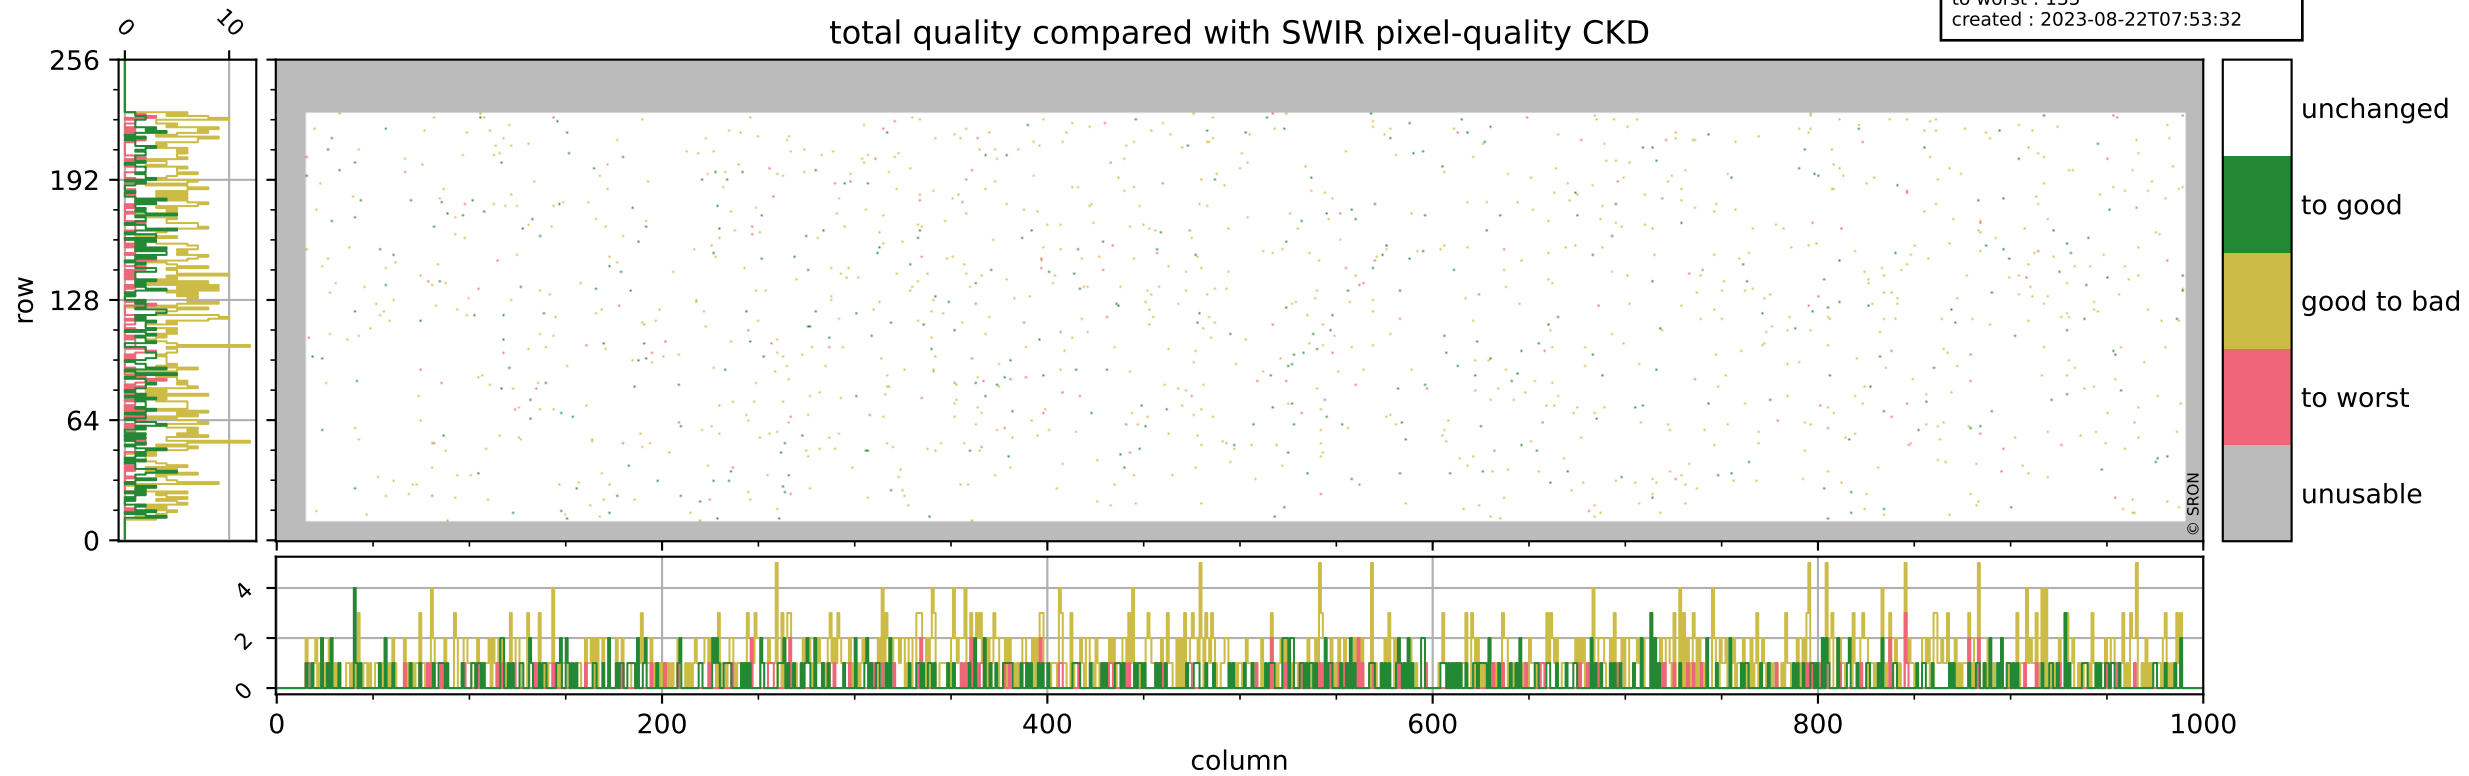

Tropomi SWIR pixel quality (official)

orbits : 18 in [7327, 7372]
coverage : 2019-03-14 / 2019-03-17
bad (quality < 0.8) : 293
worst (quality < 0.1) : 118
created : 2023-08-22T07:53:32

Tropomi SWIR pixel quality (official)

orbits : 18 in [7327, 7372]
coverage : 2019-03-14 / 2019-03-17
bad (quality < 0.8) : 2702
worst (quality < 0.1) : 263
created : 2023-08-22T07:53:32

pixel-quality map (noise average)

Tropomi SWIR pixel quality (official)

orbits : 18 in [7327, 7372]
coverage : 2019-03-14 / 2019-03-17
to good : 346
good to bad : 905
to worst : 135
created : 2023-08-22T07:53:32

total quality compared with SWIR pixel-quality CKD

Tropomi SWIR pixel quality (official)

orbits : 18 in [7327, 7372]
coverage : 2019-03-14 / 2019-03-17
created : 2023-08-22T07:53:32

Histograms of pixel-quality

Tropomi SWIR pixel quality (official) ground-tracks of Sentinel-5P

orbits : 18 in [7327, 7372]
coverage : 2019-03-14 / 2019-03-17
created : 2023-08-22T07:53:33