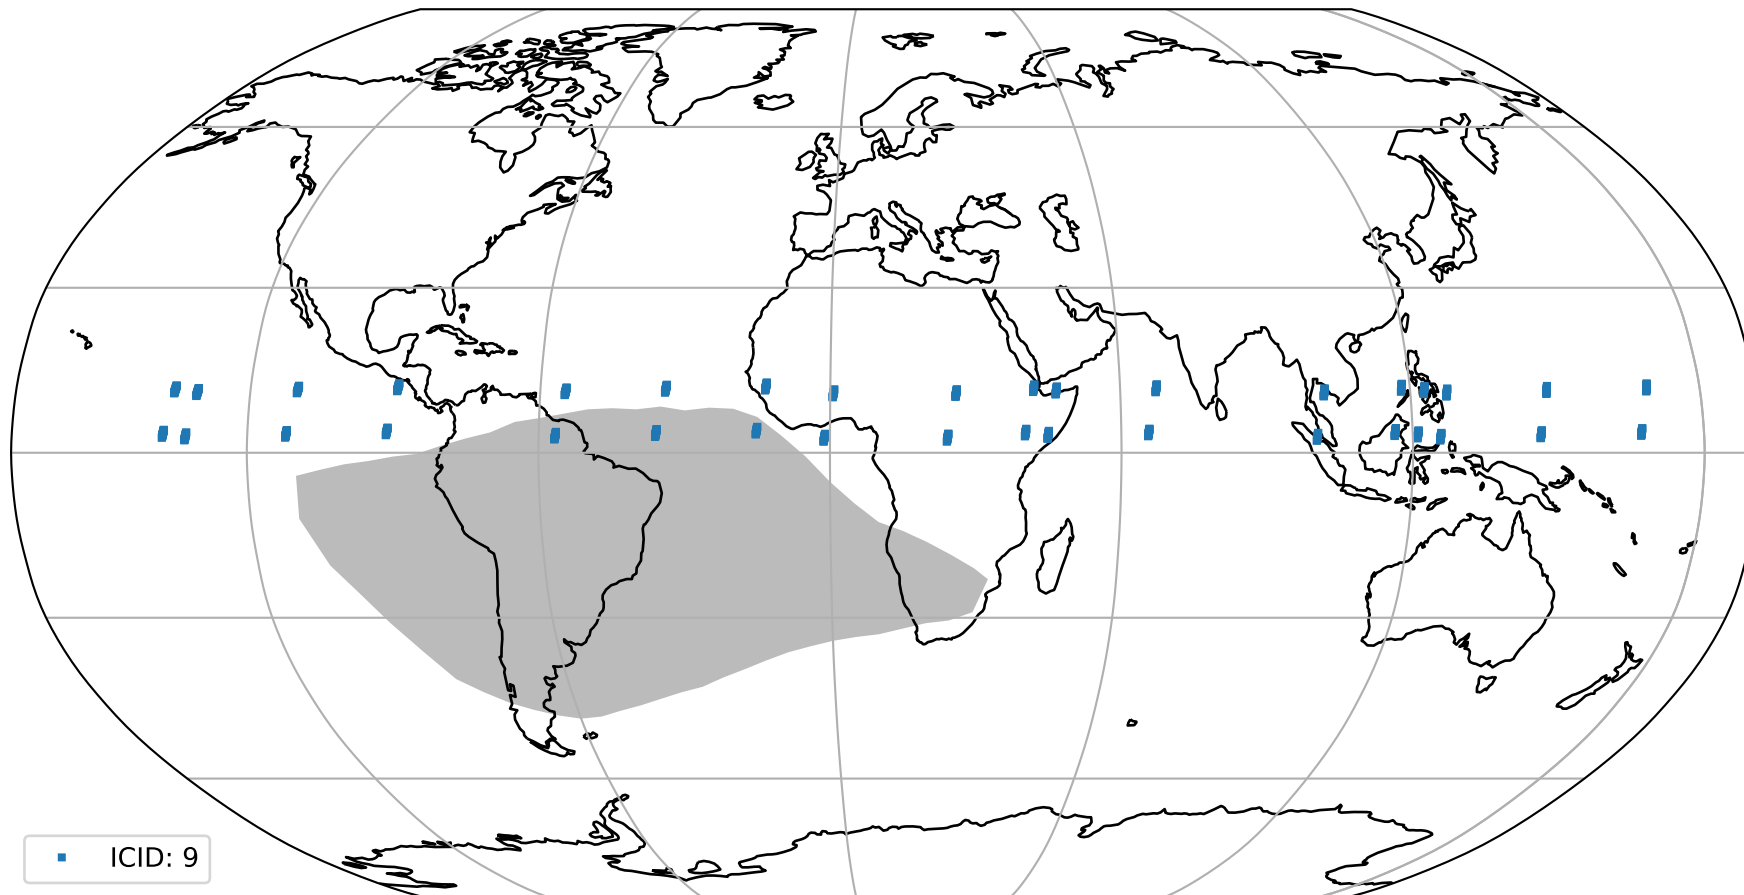

orbits : 18 in [7327, 7372]
coverage : 2019-03-14 / 2019-03-17
bad (quality < 0.8) : 2702
worst (quality < 0.1) : 263
created : 2023-08-22T07:53:32

pixel-quality map (noise average)

Tropomi SWIR pixel quality (official)

orbits : 18 in [7327, 7372]
coverage : 2019-03-14 / 2019-03-17
to good : 346
good to bad : 905
to worst : 135
created : 2023-08-22T07:53:32

total quality compared with SWIR pixel-quality CKD

Tropomi SWIR pixel quality (official)

orbits : 18 in [7327, 7372]
coverage : 2019-03-14 / 2019-03-17
created : 2023-08-22T07:53:32

Histograms of pixel-quality

Tropomi SWIR pixel quality (official) ground-tracks of Sentinel-5P

orbits : 18 in [7327, 7372]
coverage : 2019-03-14 / 2019-03-17
created : 2023-08-22T07:53:33

Tropomi SWIR pixel quality (official)

orbits : [2827, 7372]
coverage : 2018-04-30 / 2019-03-17
created : 2023-08-22T07:53:33

trend of pixel quality & temperatures