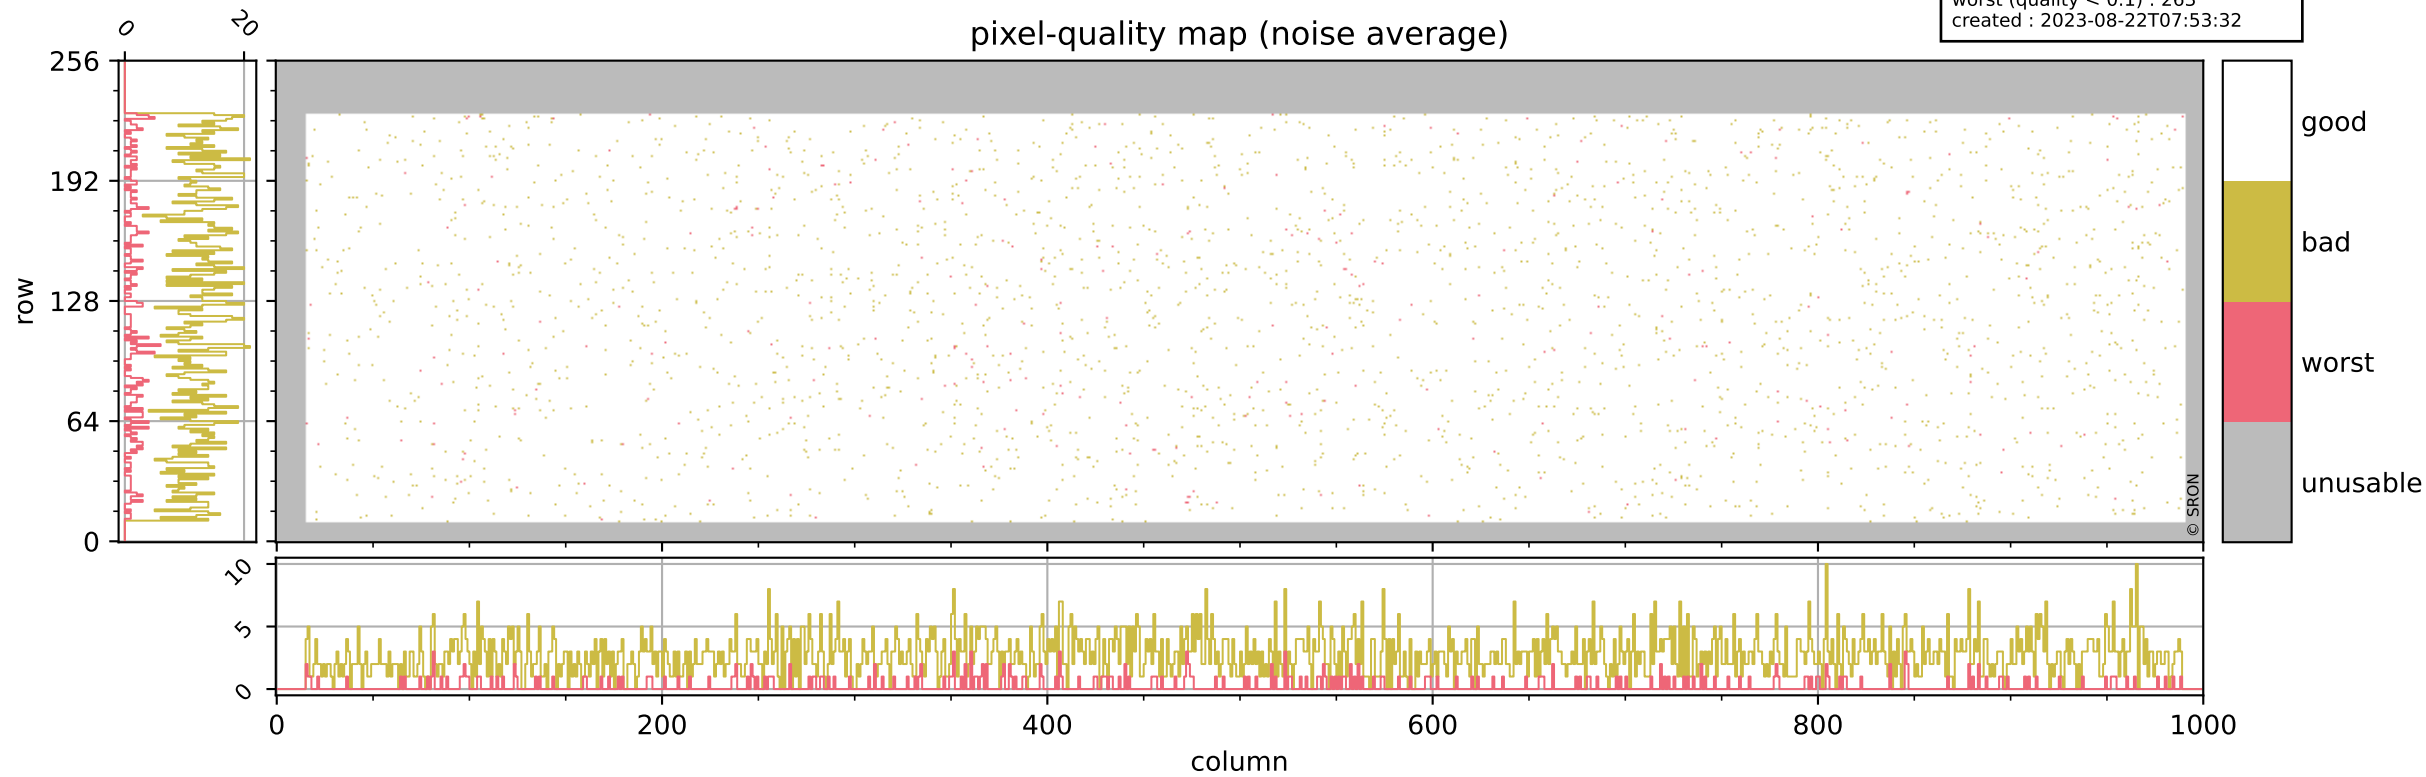

Tropomi SWIR pixel quality (official)

orbits : 18 in [7327, 7372]
coverage : 2019-03-14 / 2019-03-17
bad (quality < 0.8) : 293
worst (quality < 0.1) : 118
created : 2023-08-22T07:53:32

Tropomi SWIR pixel quality (official)

orbits : 18 in [7327, 7372]
coverage : 2019-03-14 / 2019-03-17
bad (quality < 0.8) : 2702
worst (quality < 0.1) : 263
created : 2023-08-22T07:53:32

pixel-quality map (noise average)

Tropomi SWIR pixel quality (official)

orbits : 18 in [7327, 7372]
coverage : 2019-03-14 / 2019-03-17
to good : 346
good to bad : 905
to worst : 135
created : 2023-08-22T07:53:32

total quality compared with SWIR pixel-quality CKD

Tropomi SWIR pixel quality (official)

orbits : 18 in [7327, 7372]
coverage : 2019-03-14 / 2019-03-17
created : 2023-08-22T07:53:32

Histograms of pixel-quality

Tropomi SWIR pixel quality (official) ground-tracks of Sentinel-5P

orbits : 18 in [7327, 7372]
coverage : 2019-03-14 / 2019-03-17
created : 2023-08-22T07:53:33