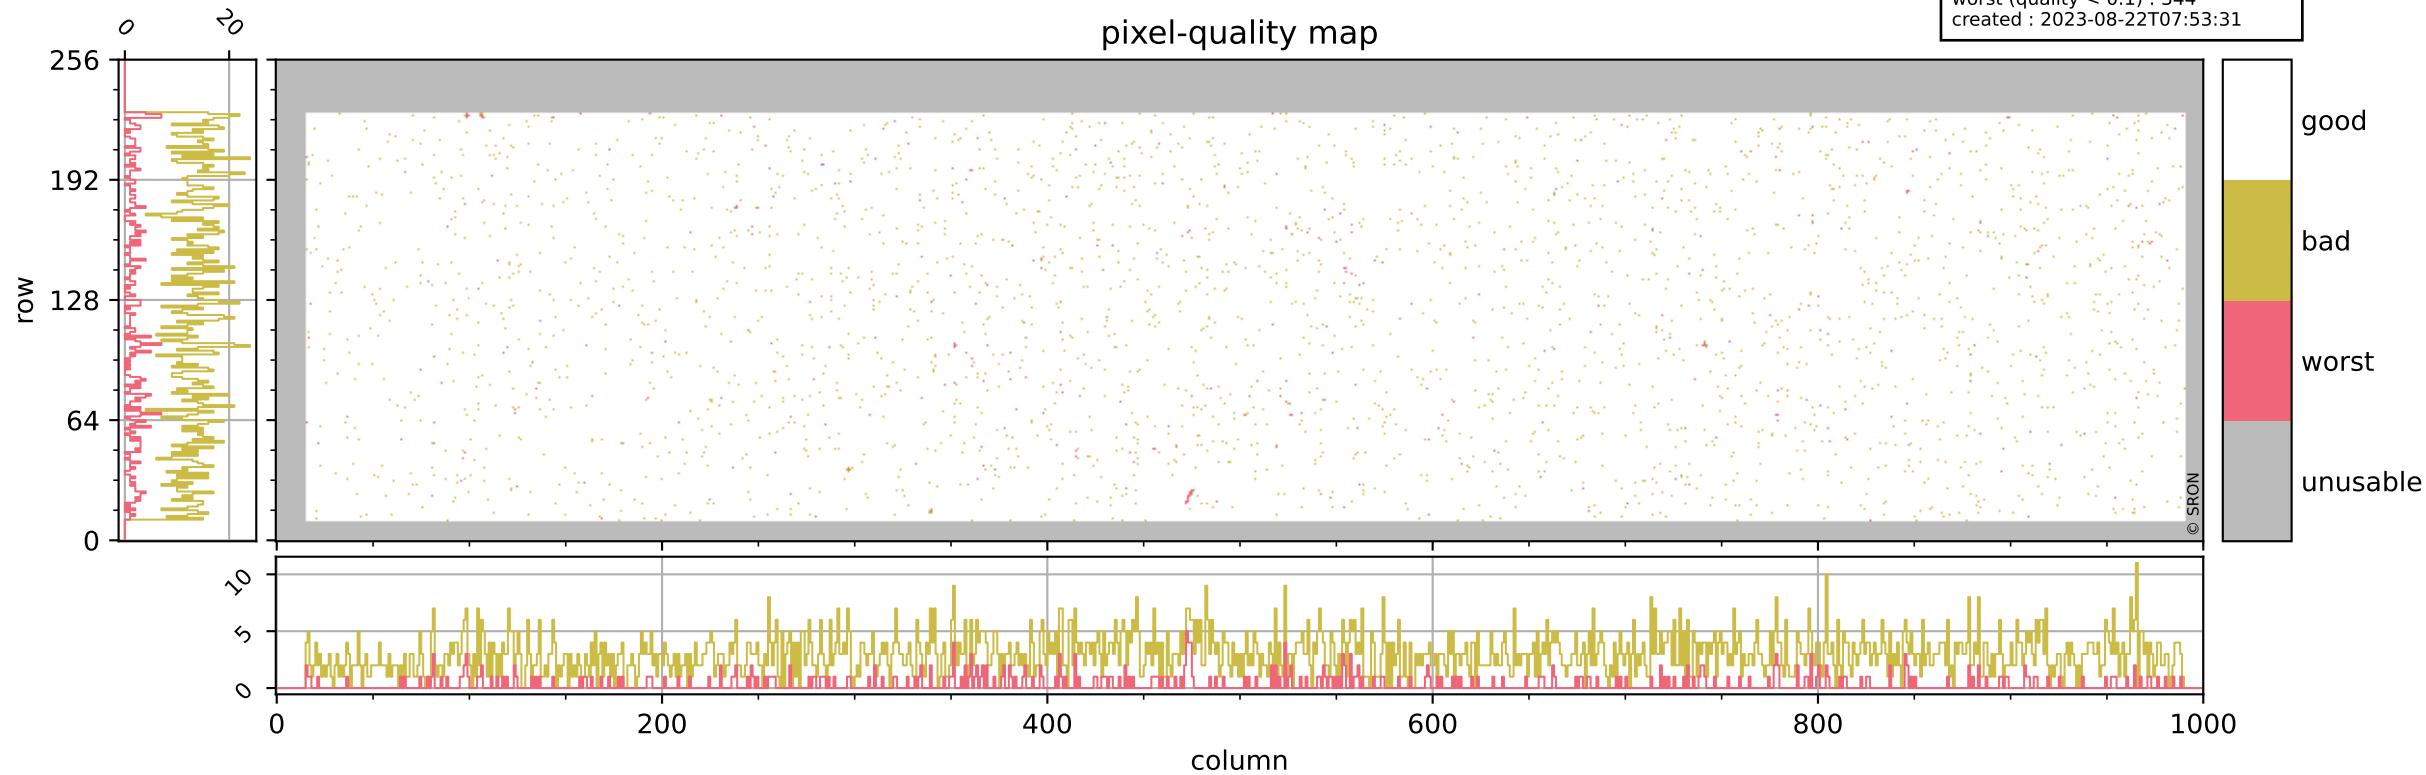

Tropomi SWIR pixel quality (official)

orbits : 18 in [7327, 7372]
coverage : 2019-03-14 / 2019-03-17
bad (quality < 0.8) : 2940
worst (quality < 0.1) : 344
created : 2023-08-22T07:53:31

pixel-quality map

Tropomi SWIR pixel quality (official)

orbits : 18 in [7327, 7372]
coverage : 2019-03-14 / 2019-03-17
bad (quality < 0.8) : 293
worst (quality < 0.1) : 118
created : 2023-08-22T07:53:32

Tropomi SWIR pixel quality (official)

orbits : 18 in [7327, 7372]
coverage : 2019-03-14 / 2019-03-17
bad (quality < 0.8) : 2702
worst (quality < 0.1) : 263
created : 2023-08-22T07:53:32

pixel-quality map (noise average)

Tropomi SWIR pixel quality (official)

orbits : 18 in [7327, 7372]
coverage : 2019-03-14 / 2019-03-17
created : 2023-08-22T07:53:32

Histograms of pixel-quality

Tropomi SWIR pixel quality (official) ground-tracks of Sentinel-5P

orbits : 18 in [7327, 7372]
coverage : 2019-03-14 / 2019-03-17
created : 2023-08-22T07:53:33