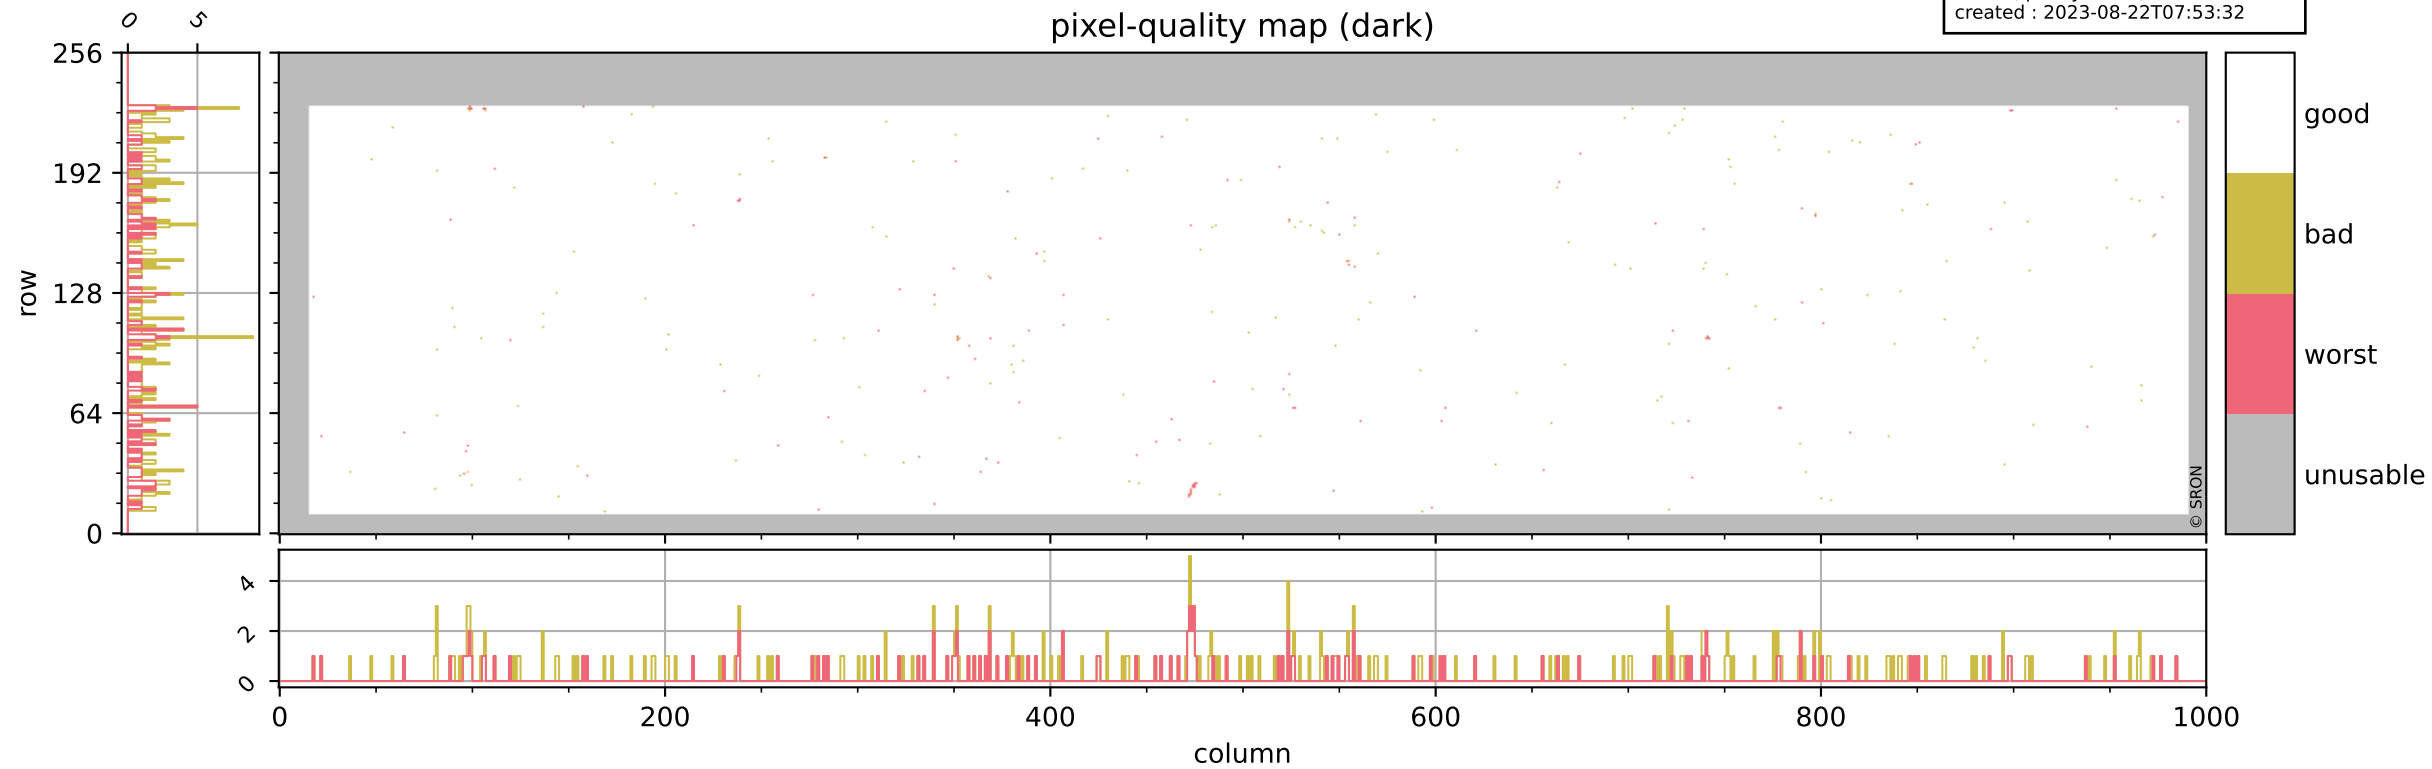

Tropomi SWIR pixel quality (official)

orbits : 18 in [7327, 7372]
coverage : 2019-03-14 / 2019-03-17
bad (quality < 0.8) : 2940
worst (quality < 0.1) : 344
created : 2023-08-22T07:53:31

pixel-quality map

Tropomi SWIR pixel quality (official)

orbits : 18 in [7327, 7372]
coverage : 2019-03-14 / 2019-03-17
bad (quality < 0.8) : 293
worst (quality < 0.1) : 118
created : 2023-08-22T07:53:32

Tropomi SWIR pixel quality (official)

orbits : 18 in [7327, 7372]
coverage : 2019-03-14 / 2019-03-17
bad (quality < 0.8) : 2702
worst (quality < 0.1) : 263
created : 2023-08-22T07:53:32

pixel-quality map (noise average)

Tropomi SWIR pixel quality (official)

orbits : 18 in [7327, 7372]
coverage : 2019-03-14 / 2019-03-17
to good : 346
good to bad : 905
to worst : 135
created : 2023-08-22T07:53:32

total quality compared with SWIR pixel-quality CKD

Tropomi SWIR pixel quality (official)