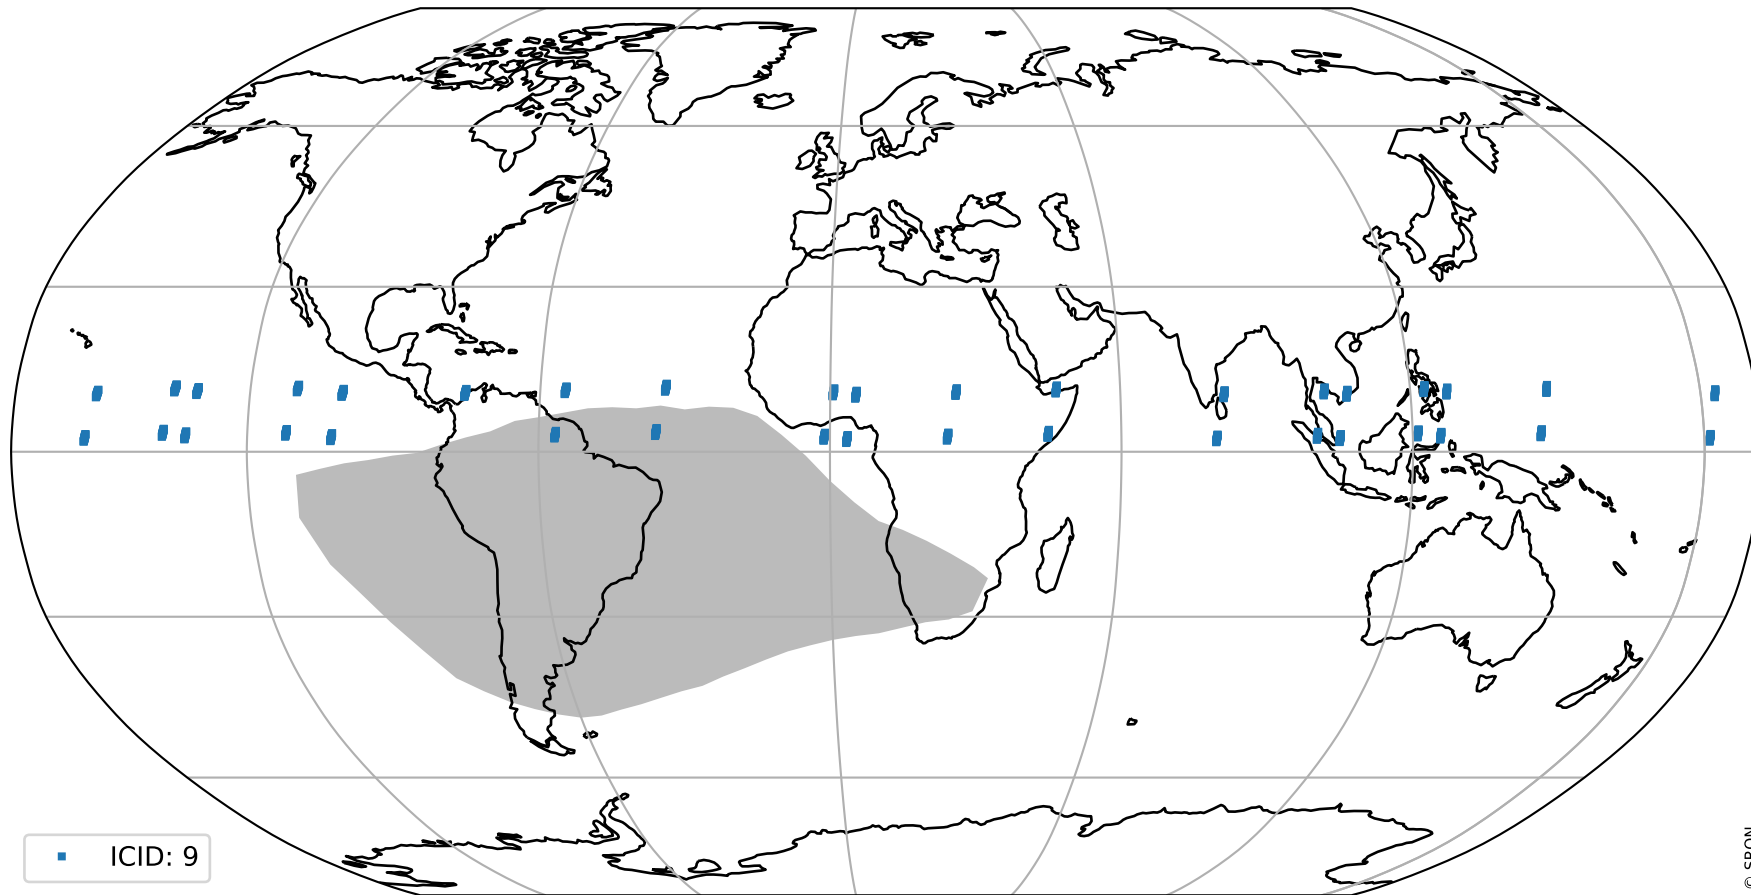

Tropomi SWIR pixel quality (official)

orbits : 19 in [7342, 7387]
coverage : 2019-03-15 / 2019-03-18
created : 2023-08-22T07:53:34

Histograms of pixel-quality

Tropomi SWIR pixel quality (official) ground-tracks of Sentinel-5P

orbits : 19 in [7342, 7387]
coverage : 2019-03-15 / 2019-03-18
created : 2023-08-22T07:53:35

Tropomi SWIR pixel quality (official)

orbits : [2827, 7387]
coverage : 2018-04-30 / 2019-03-18
created : 2023-08-22T07:53:35