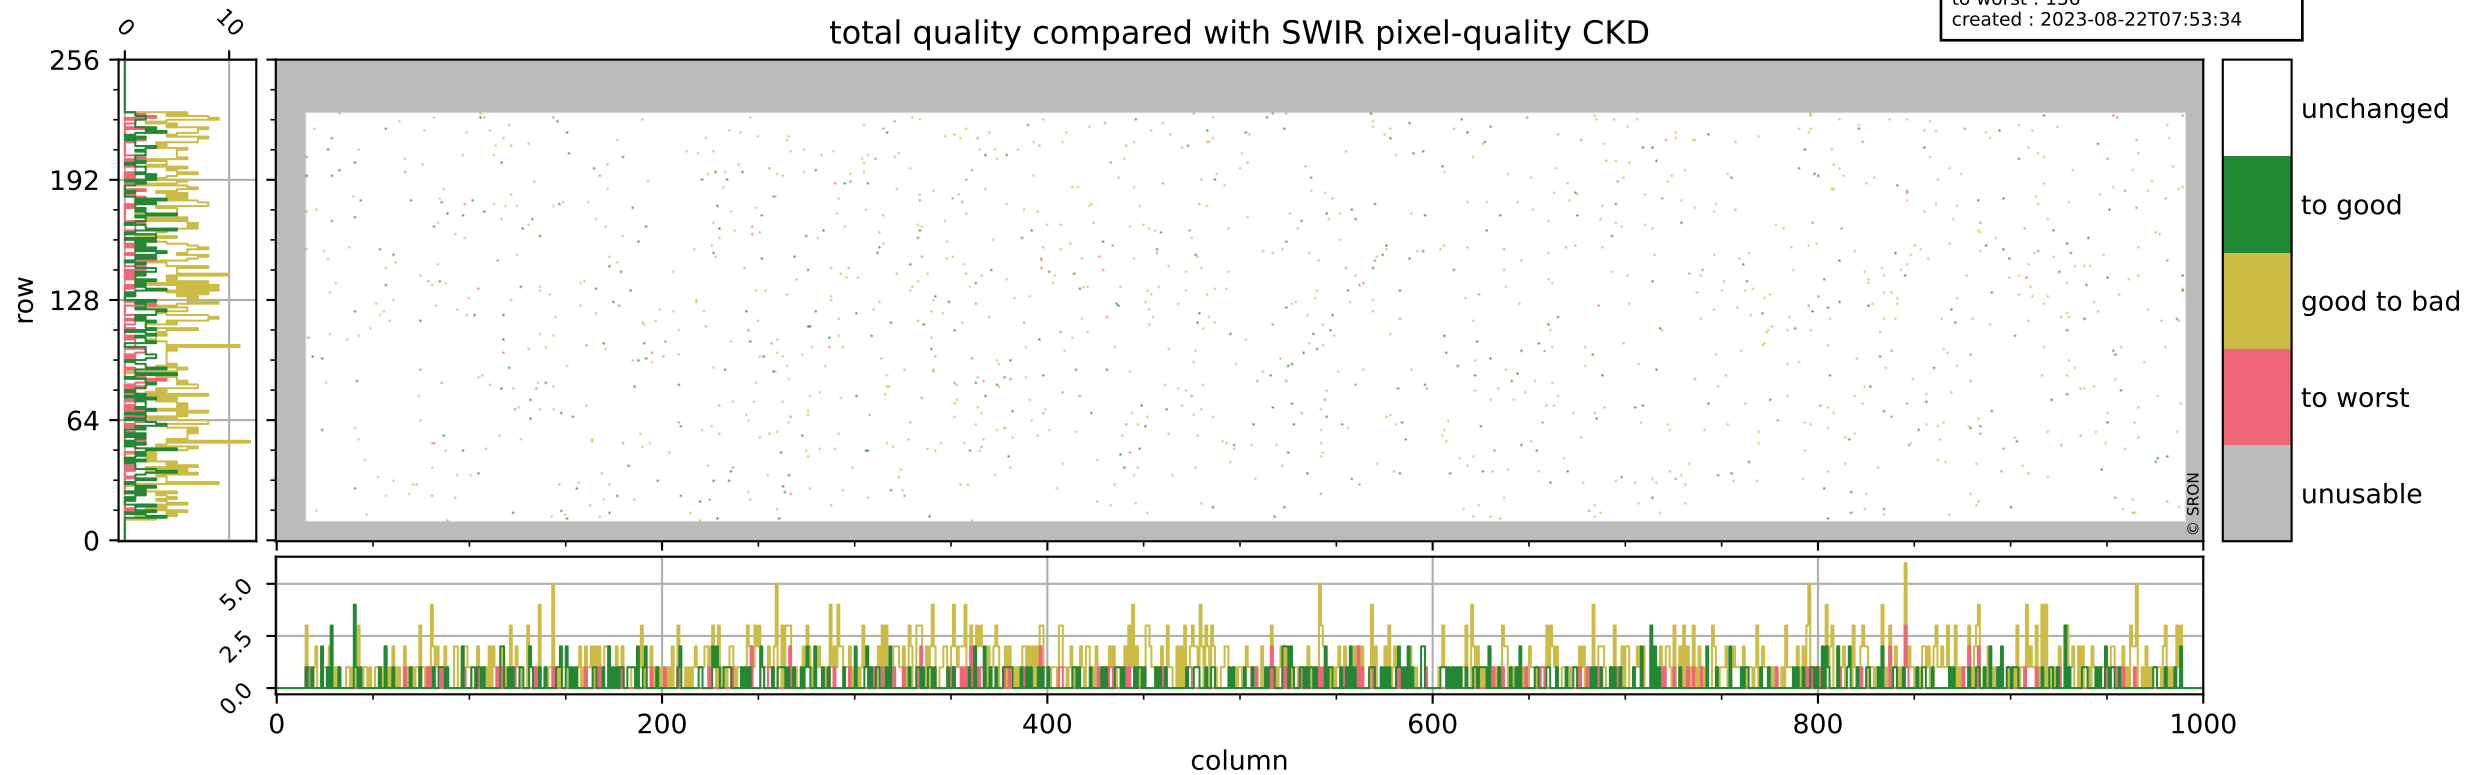

Tropomi SWIR pixel quality (official)

orbits : 19 in [7342, 7387]
coverage : 2019-03-15 / 2019-03-18
bad (quality < 0.8) : 292
worst (quality < 0.1) : 117
created : 2023-08-22T07:53:34

pixel-quality map (dark)

Tropomi SWIR pixel quality (official)

orbits : 19 in [7342, 7387]
coverage : 2019-03-15 / 2019-03-18
bad (quality < 0.8) : 2699
worst (quality < 0.1) : 267
created : 2023-08-22T07:53:34

pixel-quality map (noise average)

Tropomi SWIR pixel quality (official)

orbits : 19 in [7342, 7387]
coverage : 2019-03-15 / 2019-03-18
to good : 349
good to bad : 903
to worst : 136
created : 2023-08-22T07:53:34

total quality compared with SWIR pixel-quality CKD

Tropomi SWIR pixel quality (official)

orbits : 19 in [7342, 7387]
coverage : 2019-03-15 / 2019-03-18
created : 2023-08-22T07:53:34

Histograms of pixel-quality

Tropomi SWIR pixel quality (official) ground-tracks of Sentinel-5P