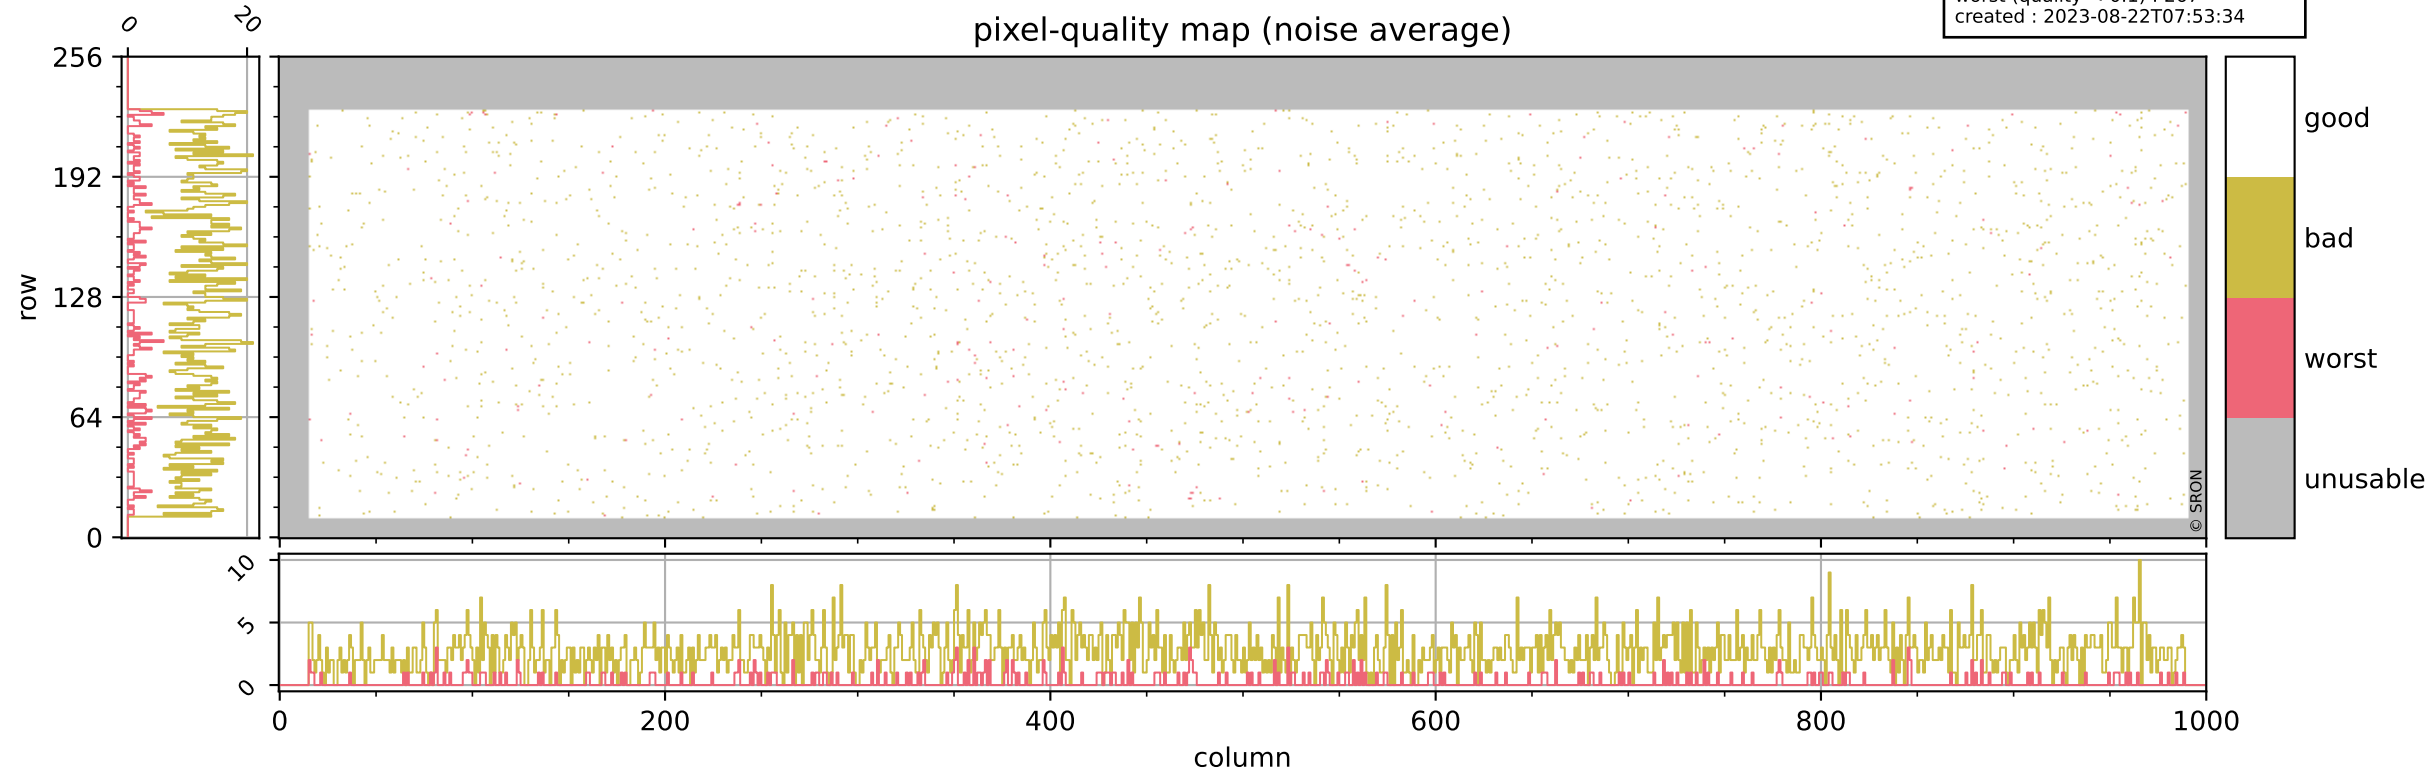

Tropomi SWIR pixel quality (official)

orbits : 19 in [7342, 7387]
coverage : 2019-03-15 / 2019-03-18
bad (quality < 0.8) : 292
worst (quality < 0.1) : 117
created : 2023-08-22T07:53:34

pixel-quality map (dark)

Tropomi SWIR pixel quality (official)

orbits : 19 in [7342, 7387]
coverage : 2019-03-15 / 2019-03-18
bad (quality < 0.8) : 2699
worst (quality < 0.1) : 267
created : 2023-08-22T07:53:34

pixel-quality map (noise average)

Tropomi SWIR pixel quality (official)

orbits : 19 in [7342, 7387]
coverage : 2019-03-15 / 2019-03-18
to good : 349
good to bad : 903
to worst : 136
created : 2023-08-22T07:53:34

total quality compared with SWIR pixel-quality CKD

Tropomi SWIR pixel quality (official)

orbits : 19 in [7342, 7387]
coverage : 2019-03-15 / 2019-03-18
created : 2023-08-22T07:53:34

Histograms of pixel-quality

Tropomi SWIR pixel quality (official) ground-tracks of Sentinel-5P