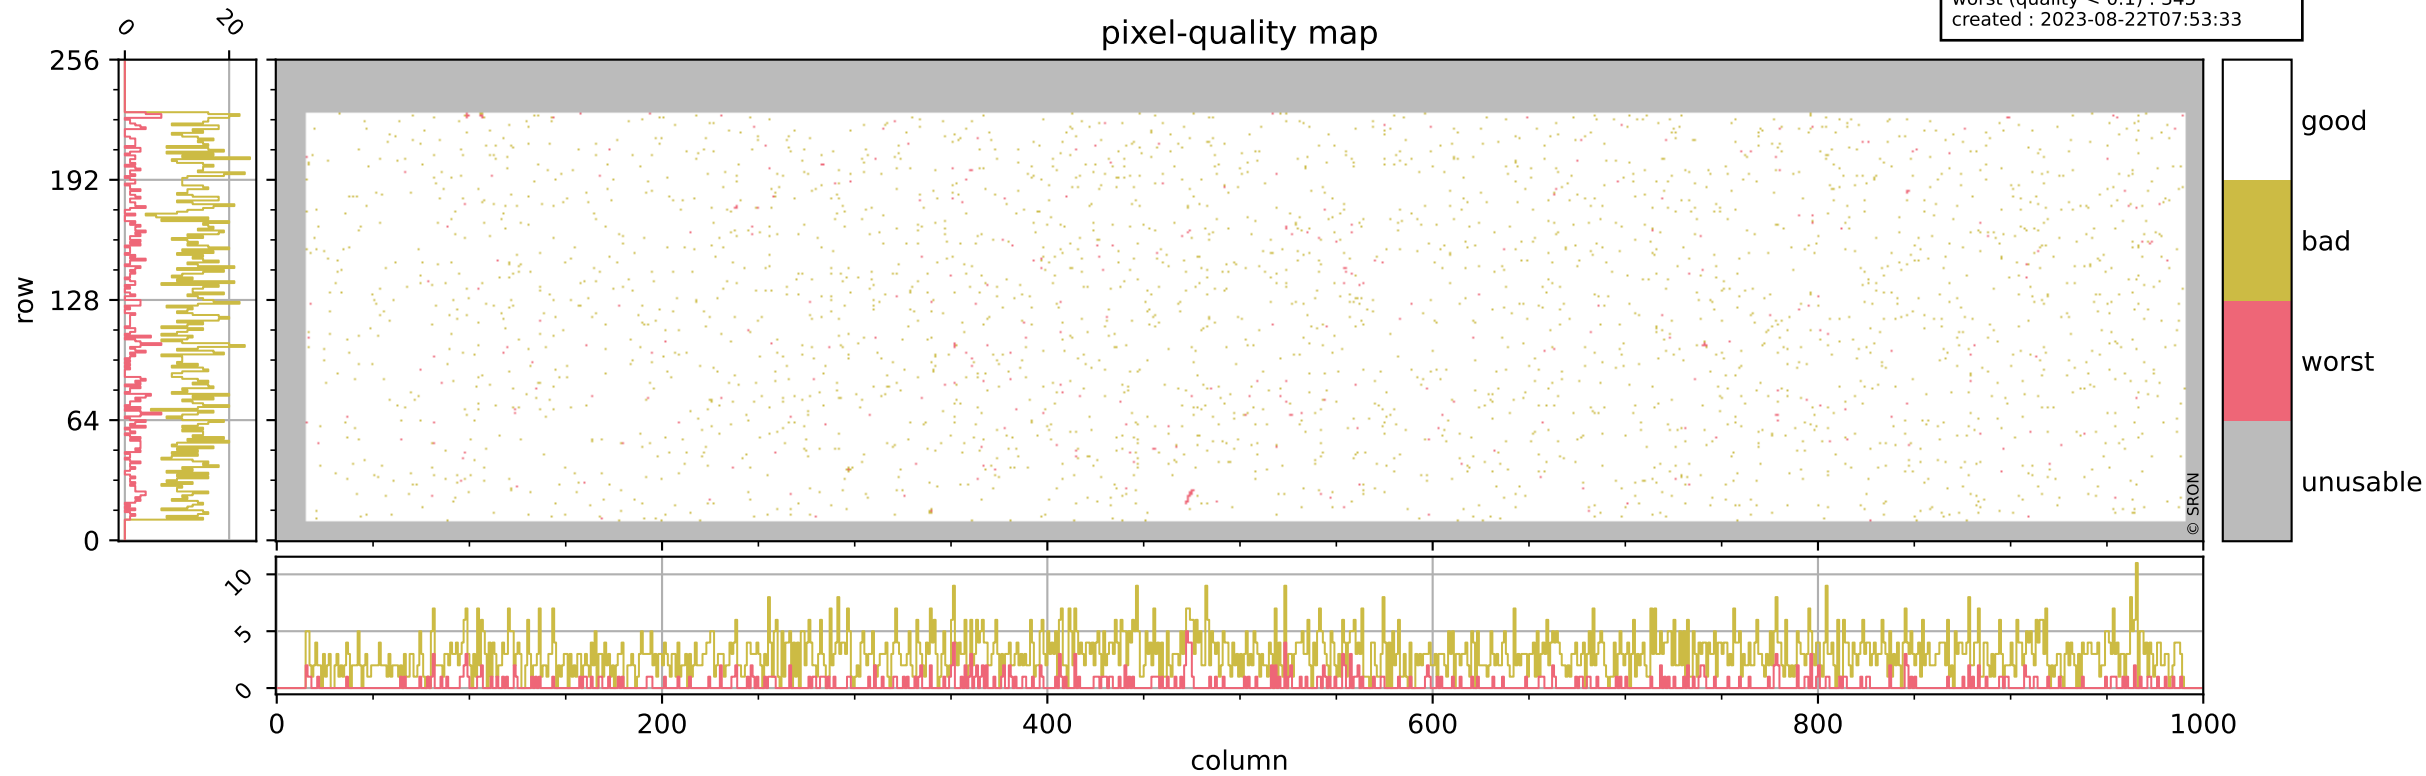

Tropomi SWIR pixel quality (official)

orbits : 19 in [7342, 7387]
coverage : 2019-03-15 / 2019-03-18
bad (quality < 0.8) : 2938
worst (quality < 0.1) : 345
created : 2023-08-22T07:53:33

pixel-quality map

Tropomi SWIR pixel quality (official)

orbits : 19 in [7342, 7387]
coverage : 2019-03-15 / 2019-03-18
bad (quality < 0.8) : 292
worst (quality < 0.1) : 117
created : 2023-08-22T07:53:34

pixel-quality map (dark)

Tropomi SWIR pixel quality (official)

orbits : 19 in [7342, 7387]
coverage : 2019-03-15 / 2019-03-18
bad (quality < 0.8) : 2699
worst (quality < 0.1) : 267
created : 2023-08-22T07:53:34

pixel-quality map (noise average)

Tropomi SWIR pixel quality (official)

orbits : 19 in [7342, 7387]
coverage : 2019-03-15 / 2019-03-18
created : 2023-08-22T07:53:34

Histograms of pixel-quality

Tropomi SWIR pixel quality (official) ground-tracks of Sentinel-5P