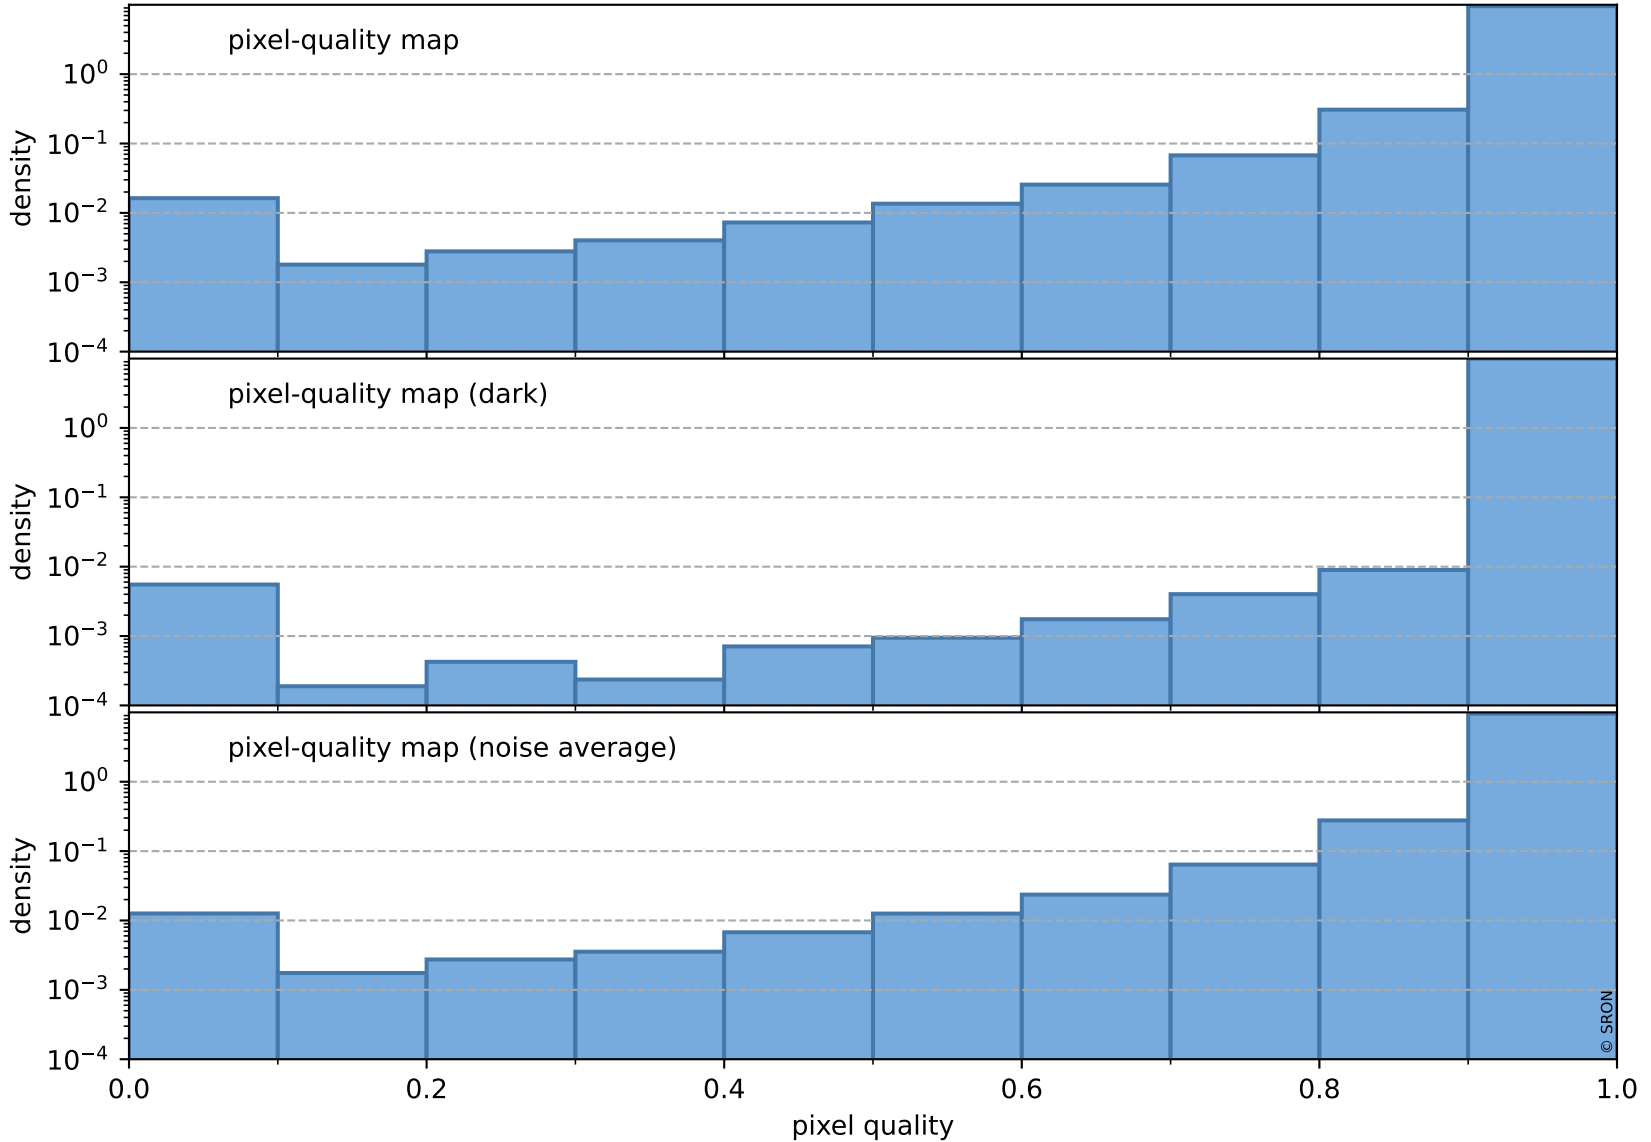

Tropomi SWIR pixel quality (official)

orbits : 19 in [7342, 7387]
coverage : 2019-03-15 / 2019-03-18
to good : 349
good to bad : 903
to worst : 136
created : 2023-08-22T07:53:34

total quality compared with SWIR pixel-quality CKD

Tropomi SWIR pixel quality (official)

orbits : 19 in [7342, 7387]
coverage : 2019-03-15 / 2019-03-18
created : 2023-08-22T07:53:34

Histograms of pixel-quality

Tropomi SWIR pixel quality (official) ground-tracks of Sentinel-5P

orbits : 19 in [7342, 7387]
coverage : 2019-03-15 / 2019-03-18
created : 2023-08-22T07:53:35

Tropomi SWIR pixel quality (official)

orbits : [2827, 7387]
coverage : 2018-04-30 / 2019-03-18
created : 2023-08-22T07:53:35