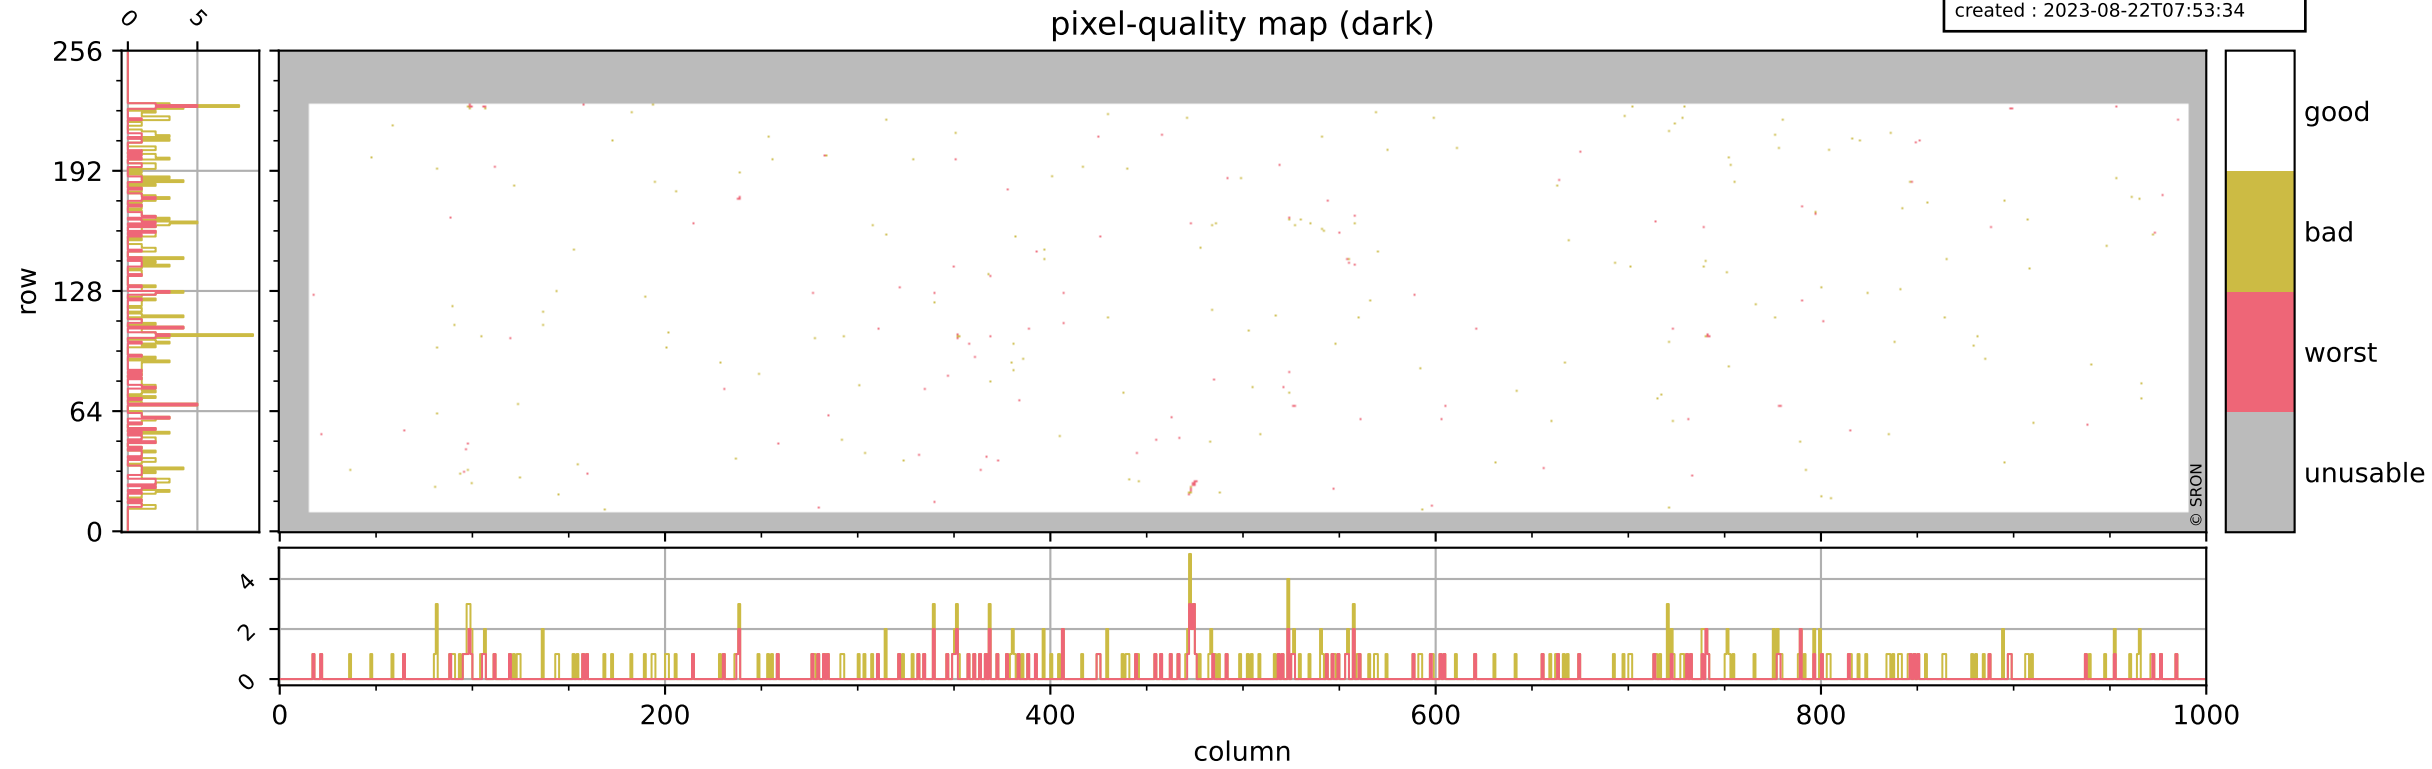

Tropomi SWIR pixel quality (official)

orbits : 19 in [7342, 7387]
coverage : 2019-03-15 / 2019-03-18
bad (quality < 0.8) : 2938
worst (quality < 0.1) : 345
created : 2023-08-22T07:53:33

pixel-quality map

Tropomi SWIR pixel quality (official)

orbits : 19 in [7342, 7387]
coverage : 2019-03-15 / 2019-03-18
bad (quality < 0.8) : 292
worst (quality < 0.1) : 117
created : 2023-08-22T07:53:34

pixel-quality map (dark)

Tropomi SWIR pixel quality (official)

orbits : 19 in [7342, 7387]
coverage : 2019-03-15 / 2019-03-18
bad (quality < 0.8) : 2699
worst (quality < 0.1) : 267
created : 2023-08-22T07:53:34

pixel-quality map (noise average)

Tropomi SWIR pixel quality (official)

orbits : 19 in [7342, 7387]
coverage : 2019-03-15 / 2019-03-18
created : 2023-08-22T07:53:34

Histograms of pixel-quality

Tropomi SWIR pixel quality (official) ground-tracks of Sentinel-5P