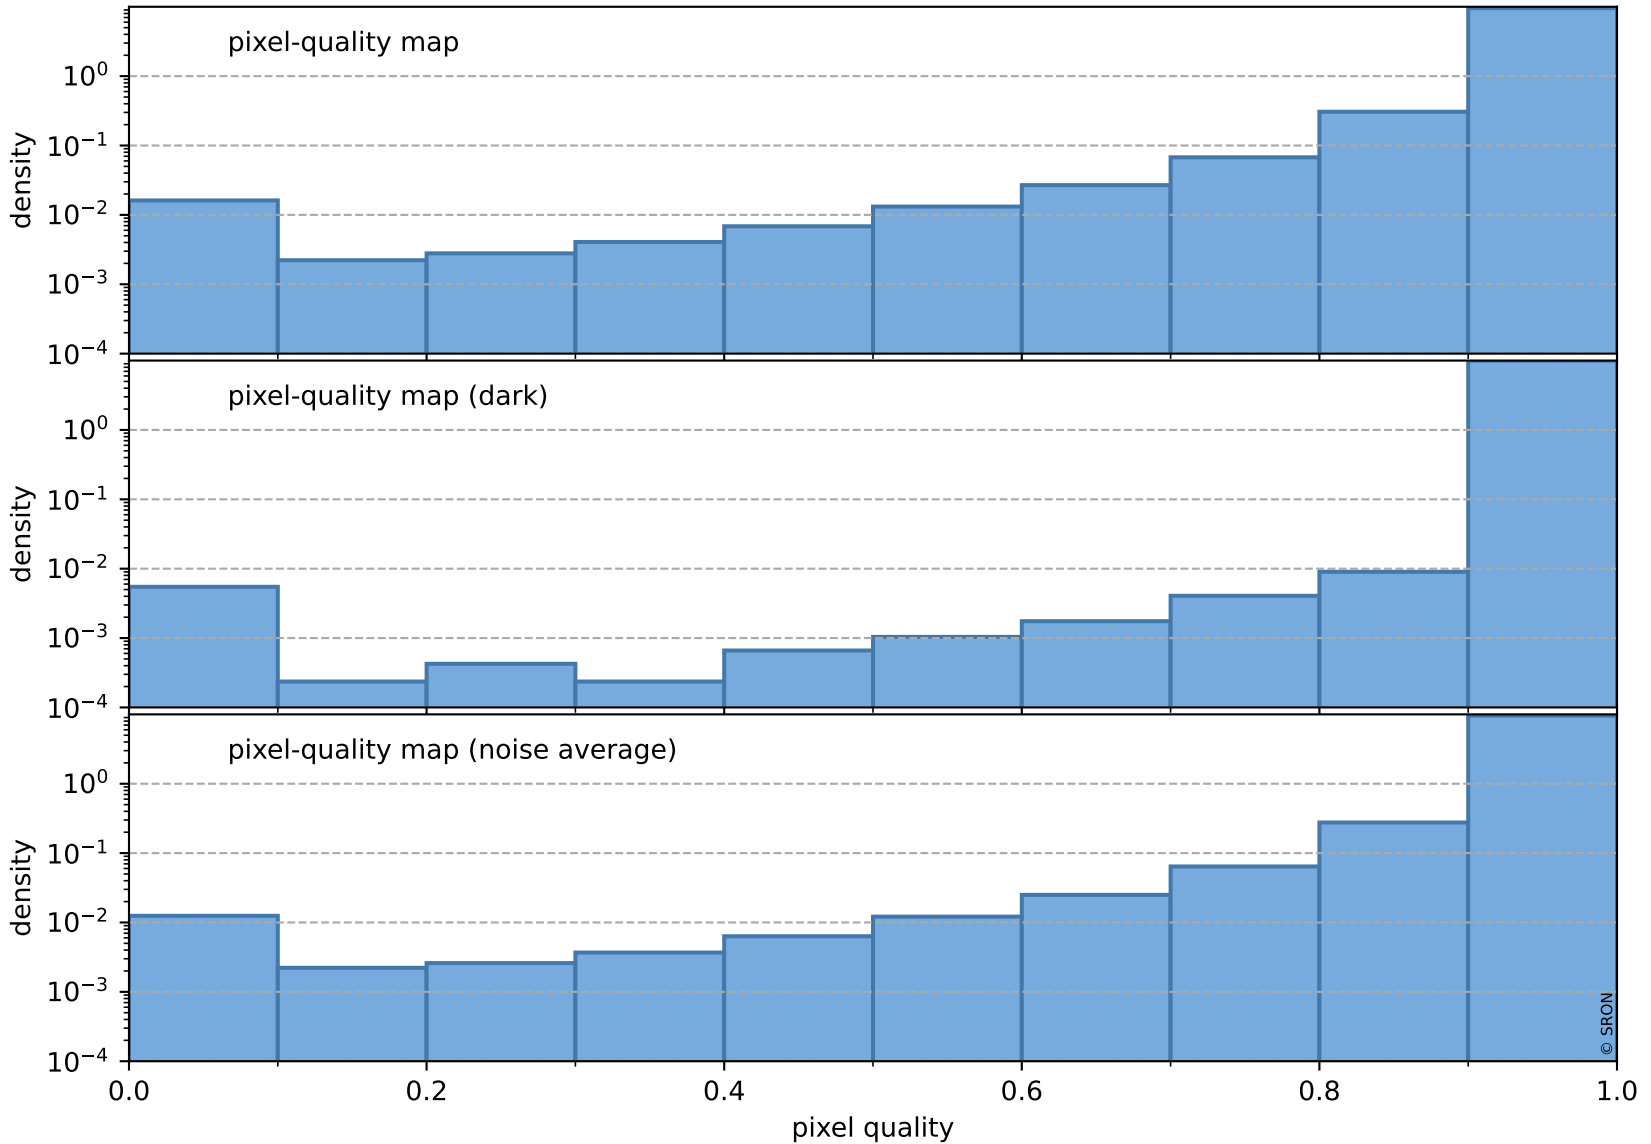

orbits : 19 in [7357, 7402]
coverage : 2019-03-16 / 2019-03-19
to good : 342
good to bad : 916
to worst : 134
created : 2023-08-22T07:53:36

total quality compared with SWIR pixel-quality CKD

Tropomi SWIR pixel quality (official)

orbits : 19 in [7357, 7402]
coverage : 2019-03-16 / 2019-03-19
created : 2023-08-22T07:53:37

Histograms of pixel-quality

Tropomi SWIR pixel quality (official) ground-tracks of Sentinel-5P

orbits : 19 in [7357, 7402]
coverage : 2019-03-16 / 2019-03-19
created : 2023-08-22T07:53:37

Tropomi SWIR pixel quality (official)

orbits : [2827, 7402]
coverage : 2018-04-30 / 2019-03-19
created : 2023-08-22T07:53:37

trend of pixel quality & temperatures