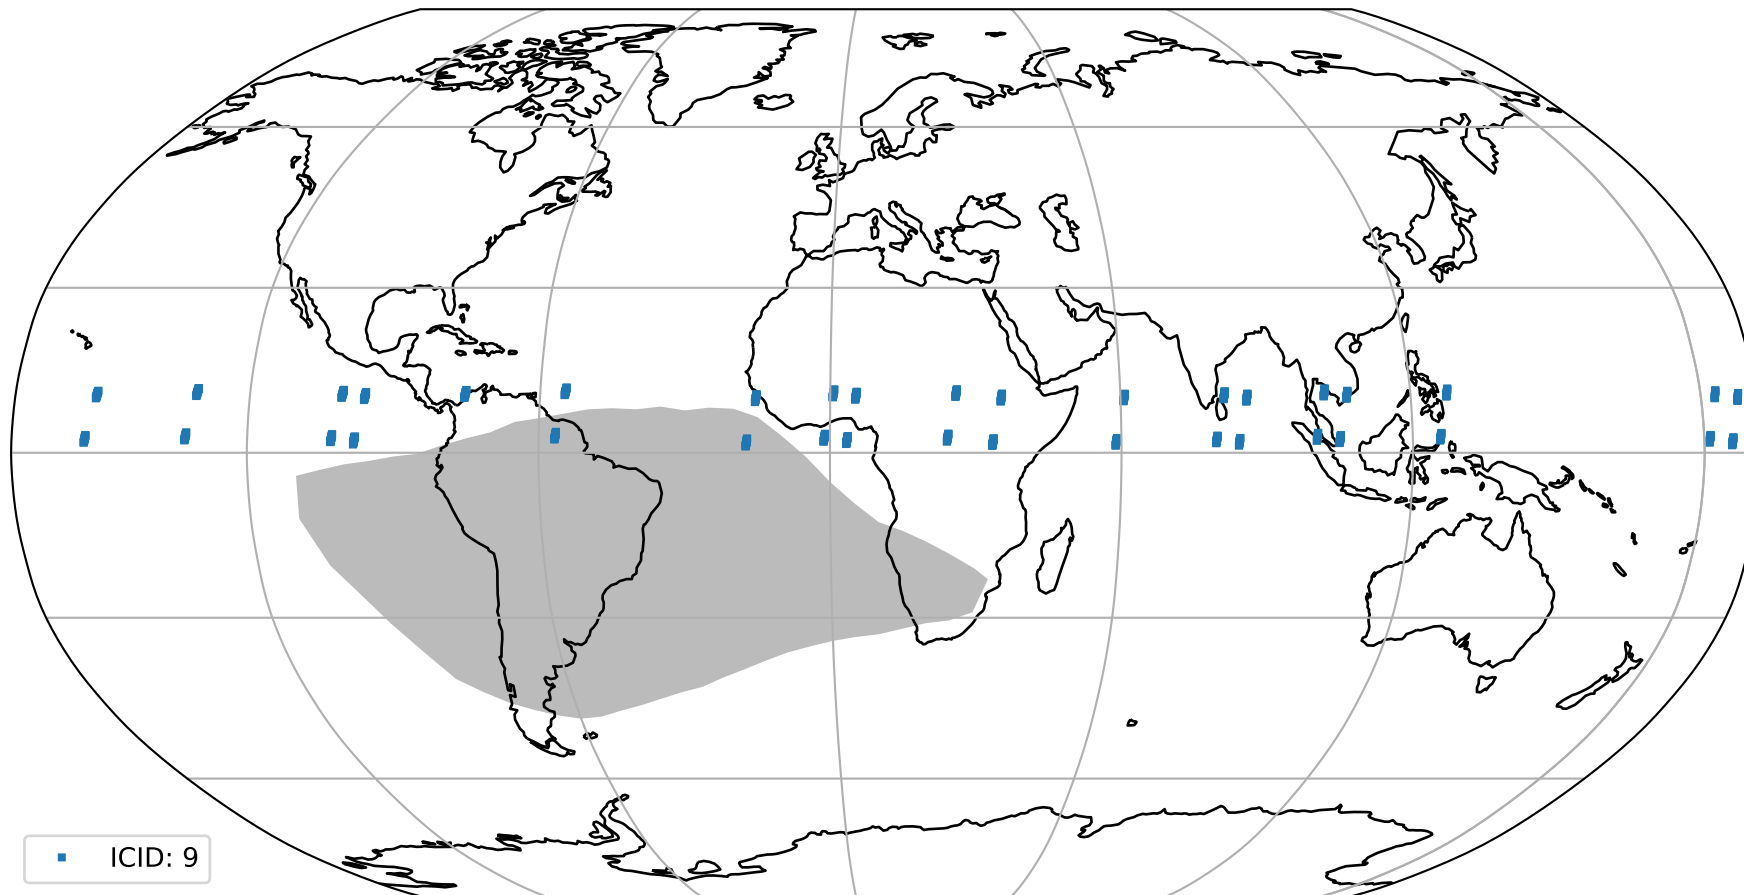

orbits : 19 in [7357, 7402]
coverage : 2019-03-16 / 2019-03-19
bad (quality < 0.8) : 2723
worst (quality < 0.1) : 264
created : 2023-08-22T07:53:36

pixel-quality map (noise average)

Tropomi SWIR pixel quality (official)

orbits : 19 in [7357, 7402]
coverage : 2019-03-16 / 2019-03-19
to good : 342
good to bad : 916
to worst : 134
created : 2023-08-22T07:53:36

total quality compared with SWIR pixel-quality CKD

Tropomi SWIR pixel quality (official)

orbits : 19 in [7357, 7402]
coverage : 2019-03-16 / 2019-03-19
created : 2023-08-22T07:53:37

Histograms of pixel-quality

Tropomi SWIR pixel quality (official) ground-tracks of Sentinel-5P

orbits : 19 in [7357, 7402]
coverage : 2019-03-16 / 2019-03-19
created : 2023-08-22T07:53:37

Tropomi SWIR pixel quality (official)

orbits : [2827, 7402]
coverage : 2018-04-30 / 2019-03-19
created : 2023-08-22T07:53:37

trend of pixel quality & temperatures