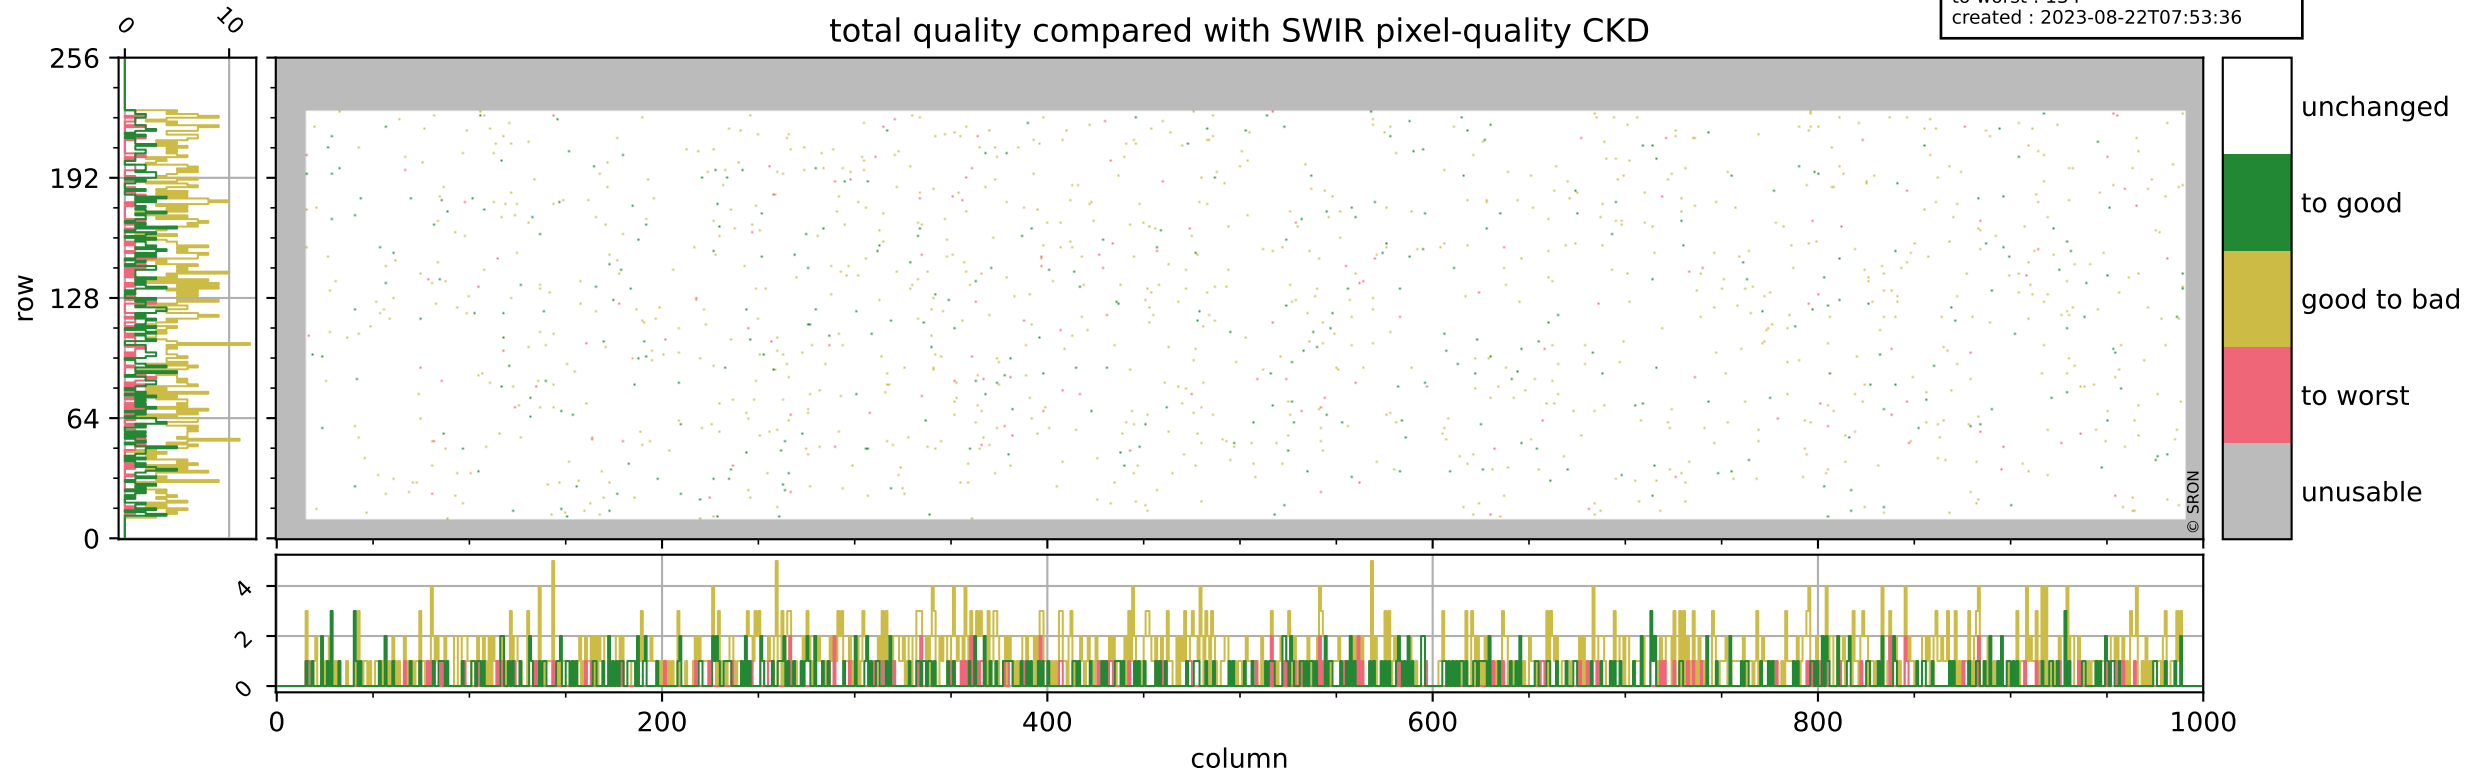

Tropomi SWIR pixel quality (official)

orbits : 19 in [7357, 7402]
coverage : 2019-03-16 / 2019-03-19
bad (quality < 0.8) : 294
worst (quality < 0.1) : 116
created : 2023-08-22T07:53:36

Tropomi SWIR pixel quality (official)

orbits : 19 in [7357, 7402]
coverage : 2019-03-16 / 2019-03-19
bad (quality < 0.8) : 2723
worst (quality < 0.1) : 264
created : 2023-08-22T07:53:36

pixel-quality map (noise average)

Tropomi SWIR pixel quality (official)

orbits : 19 in [7357, 7402]
coverage : 2019-03-16 / 2019-03-19
to good : 342
good to bad : 916
to worst : 134
created : 2023-08-22T07:53:36

total quality compared with SWIR pixel-quality CKD

Tropomi SWIR pixel quality (official)

orbits : 19 in [7357, 7402]
coverage : 2019-03-16 / 2019-03-19
created : 2023-08-22T07:53:37

Histograms of pixel-quality

Tropomi SWIR pixel quality (official) ground-tracks of Sentinel-5P

orbits : 19 in [7357, 7402]
coverage : 2019-03-16 / 2019-03-19
created : 2023-08-22T07:53:37