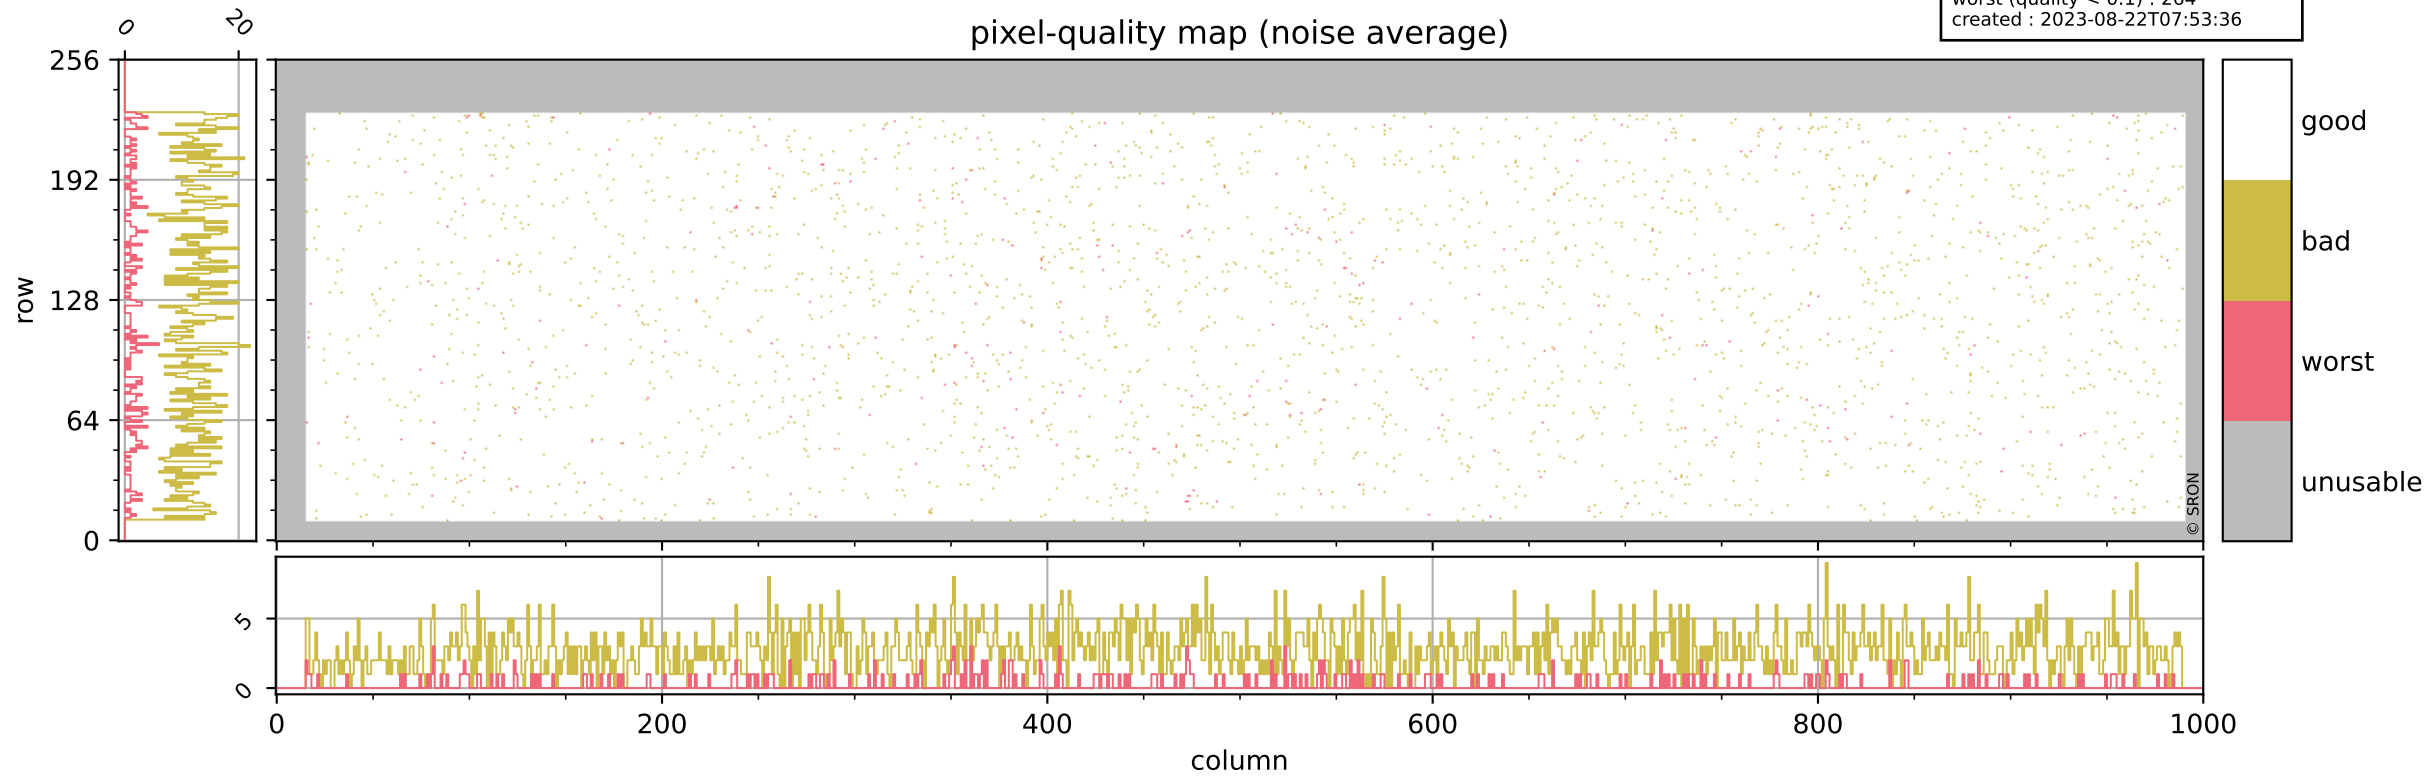

Tropomi SWIR pixel quality (official)

orbits : 19 in [7357, 7402]
coverage : 2019-03-16 / 2019-03-19
bad (quality < 0.8) : 294
worst (quality < 0.1) : 116
created : 2023-08-22T07:53:36

Tropomi SWIR pixel quality (official)

orbits : 19 in [7357, 7402]
coverage : 2019-03-16 / 2019-03-19
bad (quality < 0.8) : 2723
worst (quality < 0.1) : 264
created : 2023-08-22T07:53:36

pixel-quality map (noise average)

Tropomi SWIR pixel quality (official)

orbits : 19 in [7357, 7402]
coverage : 2019-03-16 / 2019-03-19
to good : 342
good to bad : 916
to worst : 134
created : 2023-08-22T07:53:36

total quality compared with SWIR pixel-quality CKD

Tropomi SWIR pixel quality (official)

orbits : 19 in [7357, 7402]
coverage : 2019-03-16 / 2019-03-19
created : 2023-08-22T07:53:37

Histograms of pixel-quality

Tropomi SWIR pixel quality (official) ground-tracks of Sentinel-5P

orbits : 19 in [7357, 7402]
coverage : 2019-03-16 / 2019-03-19
created : 2023-08-22T07:53:37