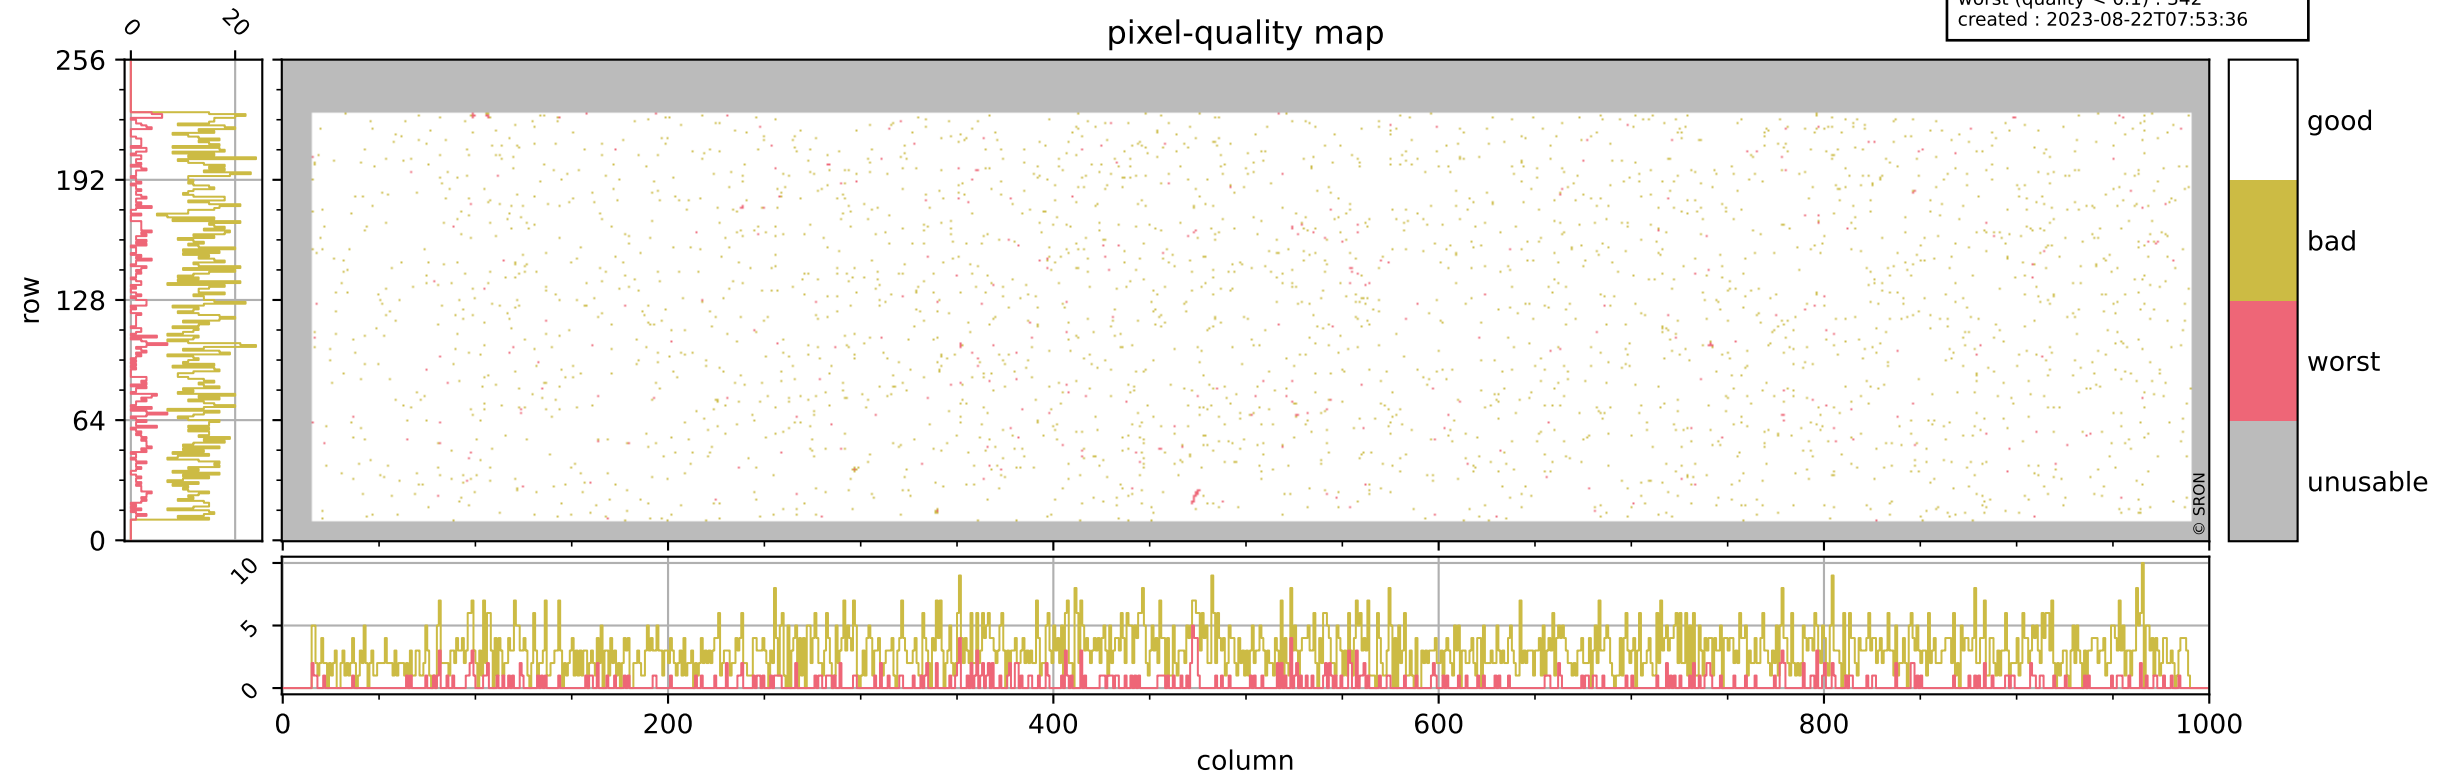

Tropomi SWIR pixel quality (official)

orbits : 19 in [7357, 7402]
coverage : 2019-03-16 / 2019-03-19
bad (quality < 0.8) : 2957
worst (quality < 0.1) : 342
created : 2023-08-22T07:53:36

pixel-quality map

Tropomi SWIR pixel quality (official)

orbits : 19 in [7357, 7402]
coverage : 2019-03-16 / 2019-03-19
bad (quality < 0.8) : 294
worst (quality < 0.1) : 116
created : 2023-08-22T07:53:36

Tropomi SWIR pixel quality (official)

orbits : 19 in [7357, 7402]
coverage : 2019-03-16 / 2019-03-19
bad (quality < 0.8) : 2723
worst (quality < 0.1) : 264
created : 2023-08-22T07:53:36

pixel-quality map (noise average)

Tropomi SWIR pixel quality (official)

orbits : 19 in [7357, 7402]
coverage : 2019-03-16 / 2019-03-19
created : 2023-08-22T07:53:37

Histograms of pixel-quality

Tropomi SWIR pixel quality (official) ground-tracks of Sentinel-5P

orbits : 19 in [7357, 7402]
coverage : 2019-03-16 / 2019-03-19
created : 2023-08-22T07:53:37