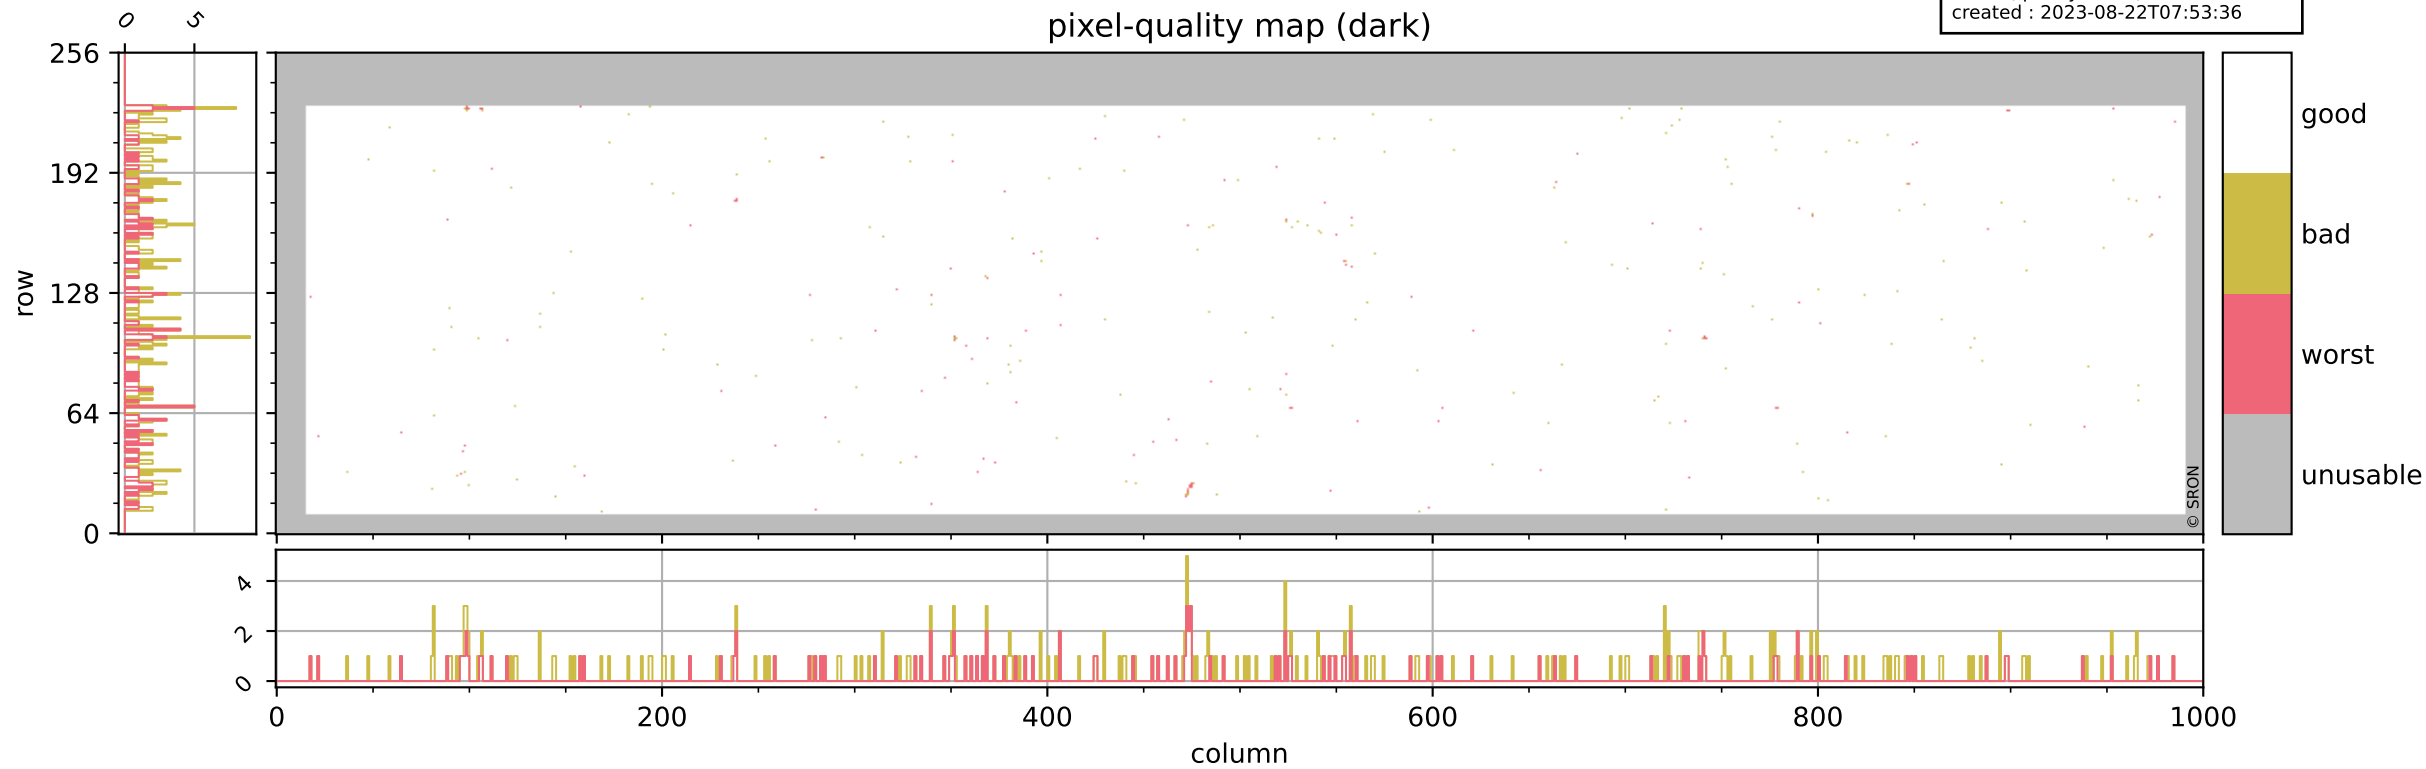

Tropomi SWIR pixel quality (official)

orbits : 19 in [7357, 7402]
coverage : 2019-03-16 / 2019-03-19
bad (quality < 0.8) : 2957
worst (quality < 0.1) : 342
created : 2023-08-22T07:53:36

pixel-quality map

Tropomi SWIR pixel quality (official)

orbits : 19 in [7357, 7402]
coverage : 2019-03-16 / 2019-03-19
bad (quality < 0.8) : 294
worst (quality < 0.1) : 116
created : 2023-08-22T07:53:36

Tropomi SWIR pixel quality (official)

orbits : 19 in [7357, 7402]
coverage : 2019-03-16 / 2019-03-19
bad (quality < 0.8) : 2723
worst (quality < 0.1) : 264
created : 2023-08-22T07:53:36

pixel-quality map (noise average)

Tropomi SWIR pixel quality (official)

orbits : 19 in [7357, 7402]
coverage : 2019-03-16 / 2019-03-19
created : 2023-08-22T07:53:37

Histograms of pixel-quality

Tropomi SWIR pixel quality (official) ground-tracks of Sentinel-5P

orbits : 19 in [7357, 7402]
coverage : 2019-03-16 / 2019-03-19
created : 2023-08-22T07:53:37